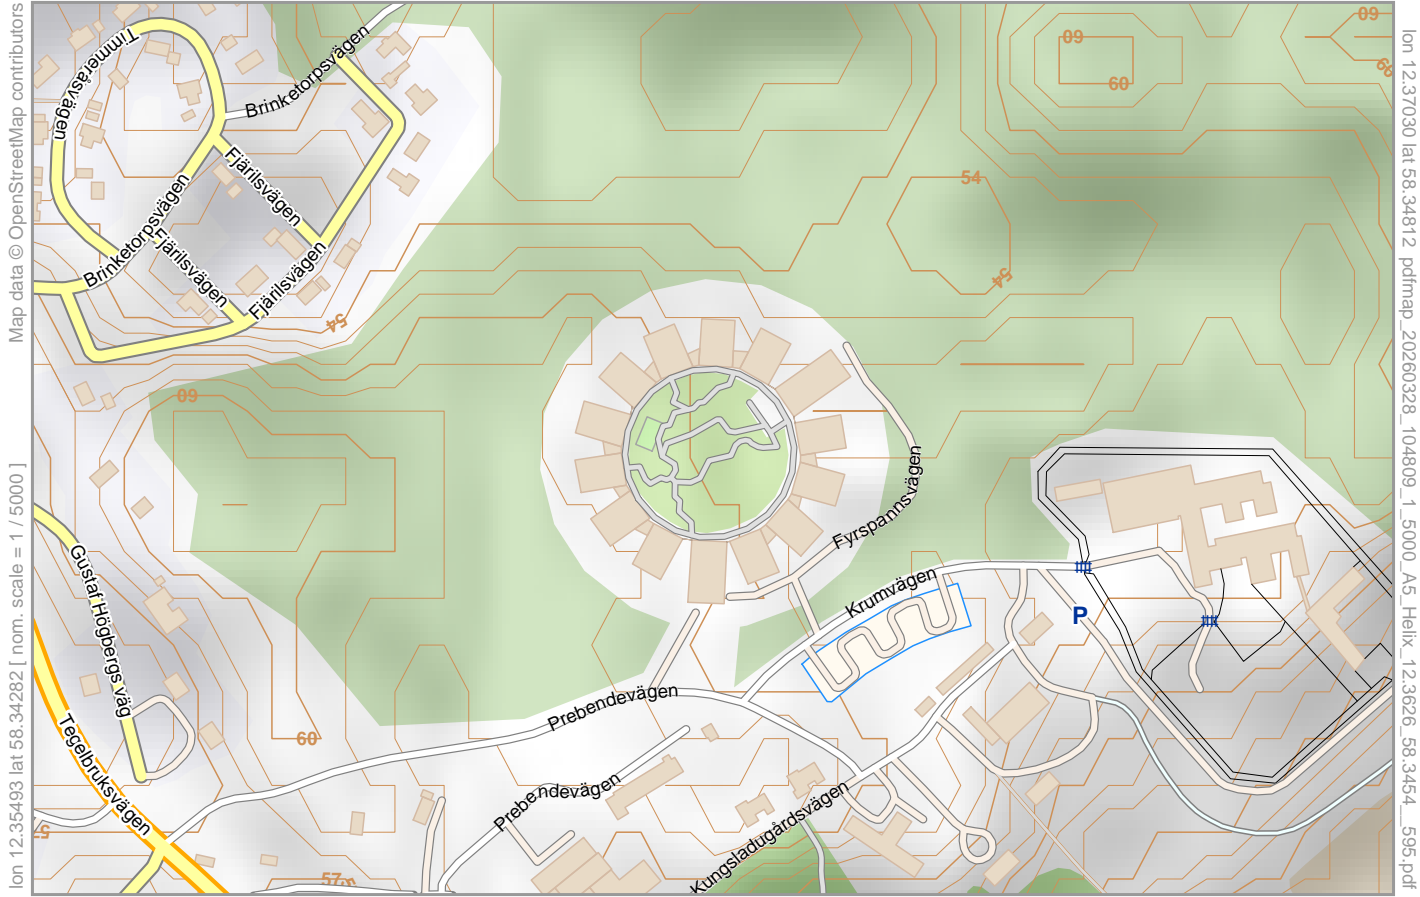

1_5000_A5_Helix

Map data © OpenStreetMap contributors

lon 12.35499 lat 58.34282 [nom. scale = 1 / 5000]

lon 12.37030 lat 58.34812 pdfmap, 20260328, 104809_1_5000_A5_Helix_12.3626, 58.3454, 595.pdf

Contour interval = 1m