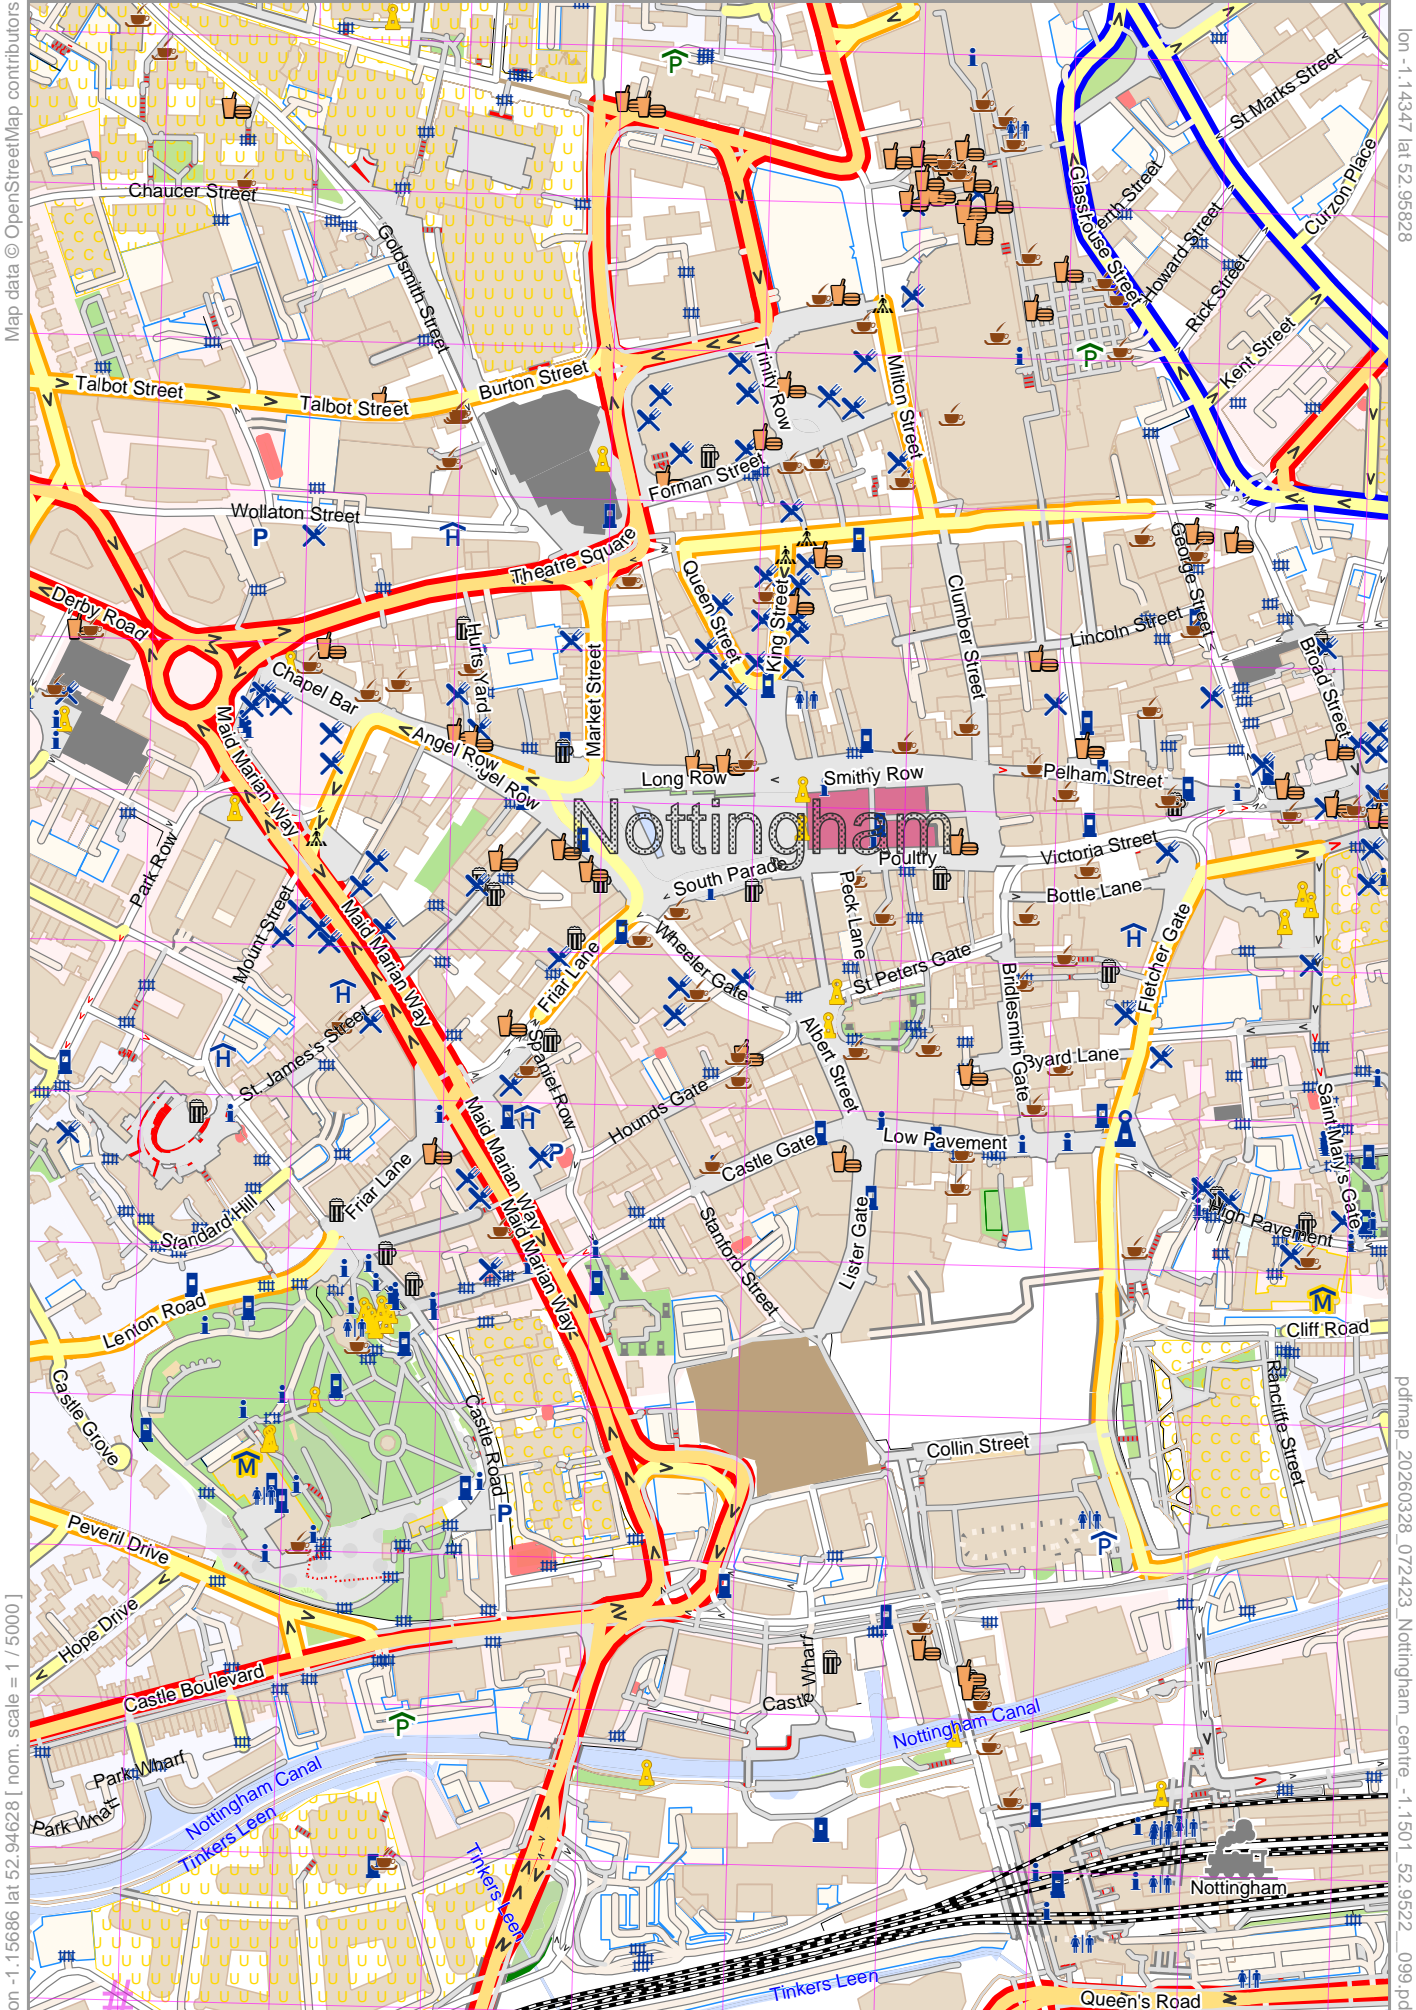

Nottingham centre

Map data © OpenStreetMap contributors

lon -1.14347 lat 52.95828

[lon -1.15686 lat 52.94628 | norm. scale = 1 / 50000

pdfmap_20260328_072423 Nottingham_centre_-1.1501_52.9522_099.pdf

UTM: 30 U easting 623.90 km northing 5867.90 km
UTM-Grid-width = 100m