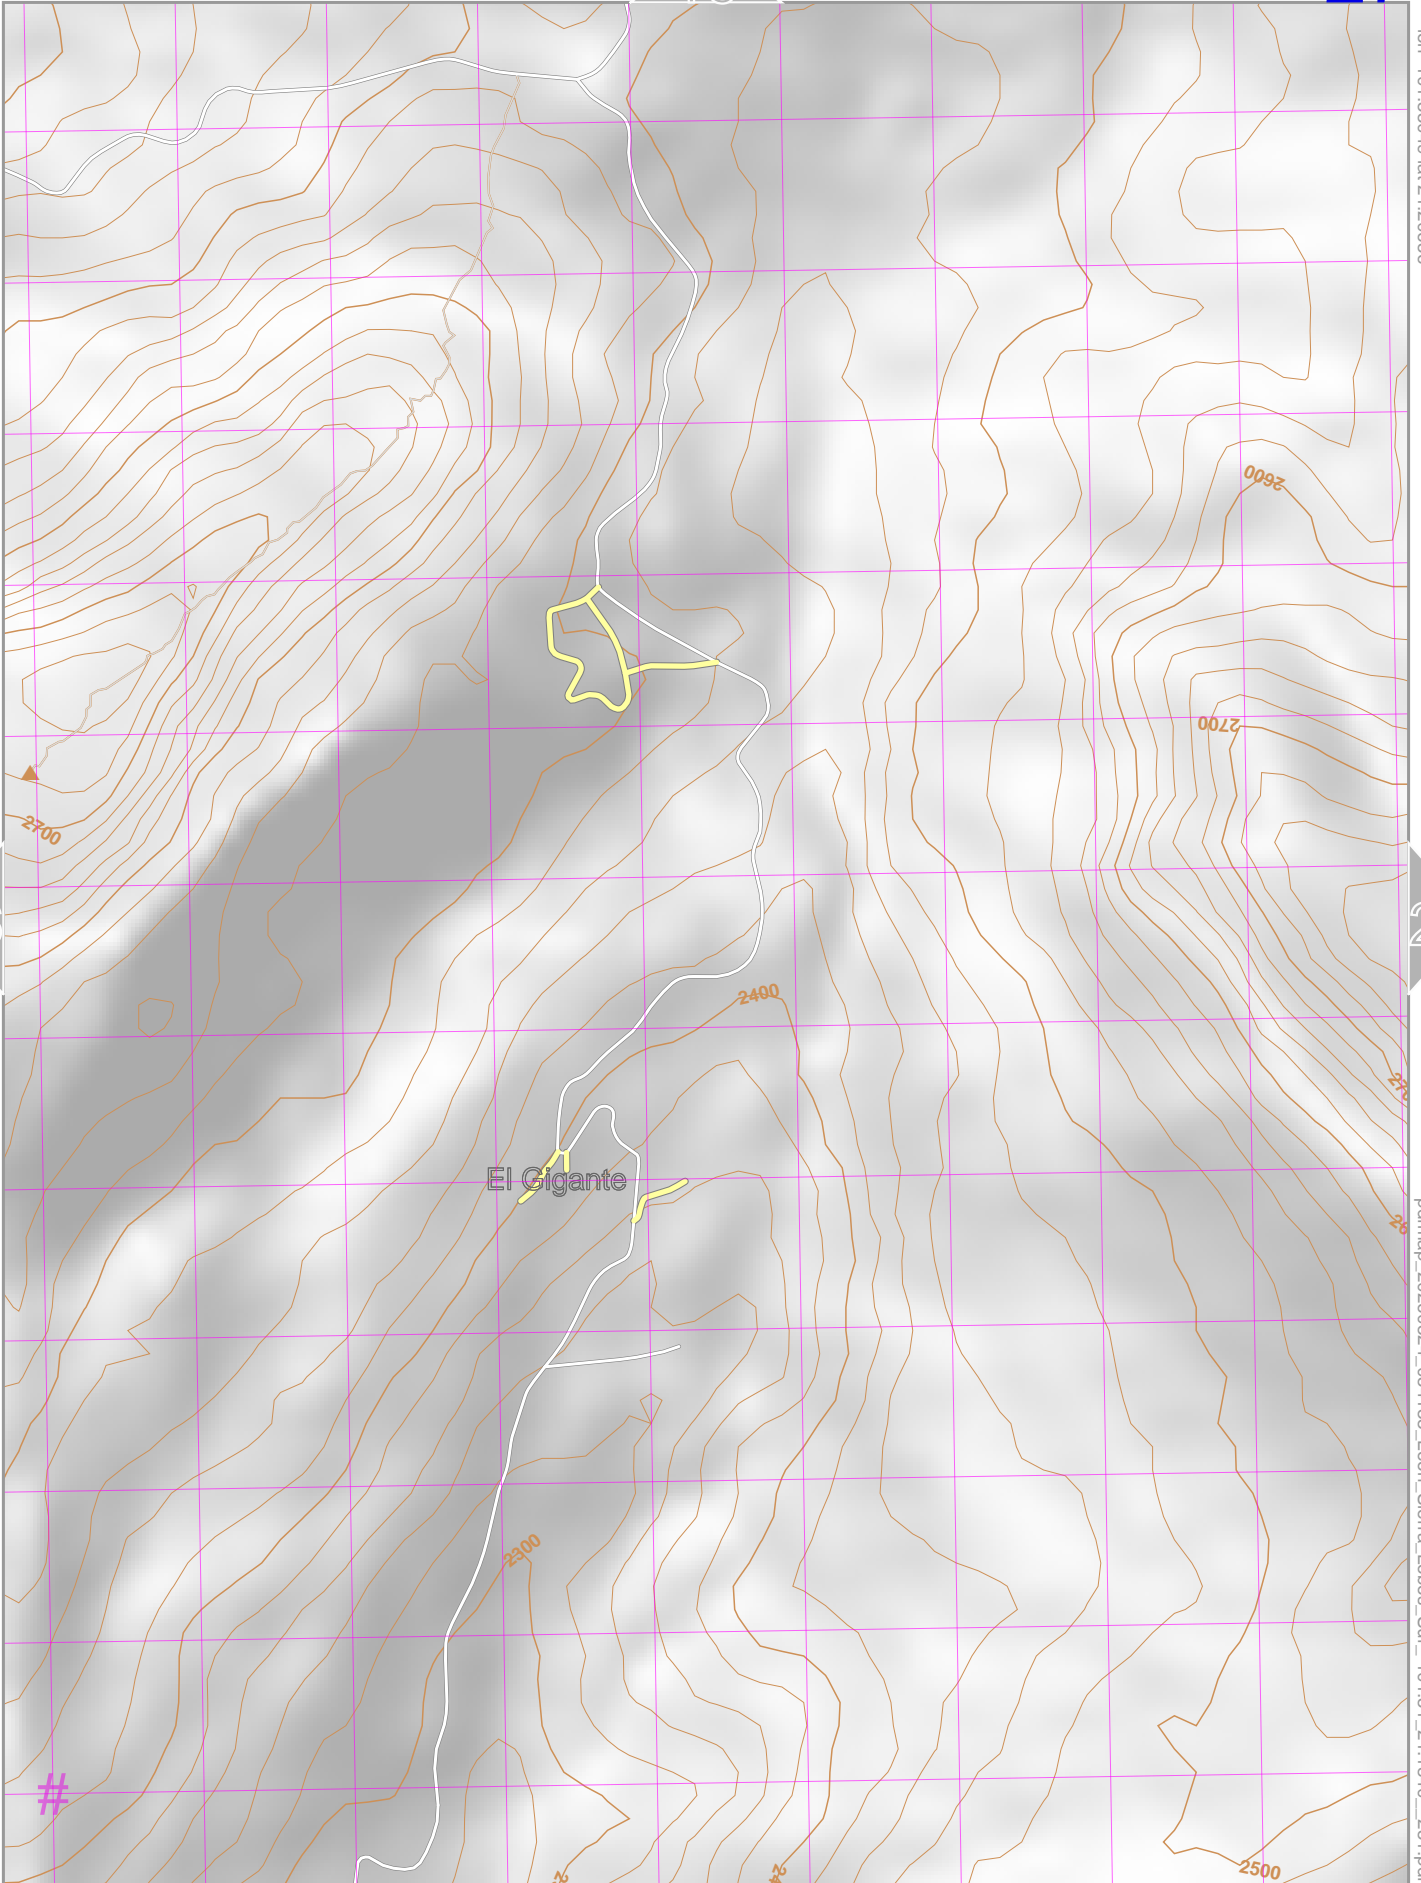

lon -101.55049 lat 21.20656

26

28

El Gigante

lon -101.56839 lat 21.18404 [nom. scale = 1 / 10000]

pdfmap_20260324_054133_Leon_Sierra_Lobos_Sur_-101.51_21.1840_251.pdf

UTM: 14 Q easting 233.40 km northing 2344.80 km
UTM-Grid-width = 200m
Contour interval = 20m

Leon Sierra Lobos Sur

20

28

top

Map data © OpenStreetMap contributors

lon -101.53259 lat 21.20656

27

29