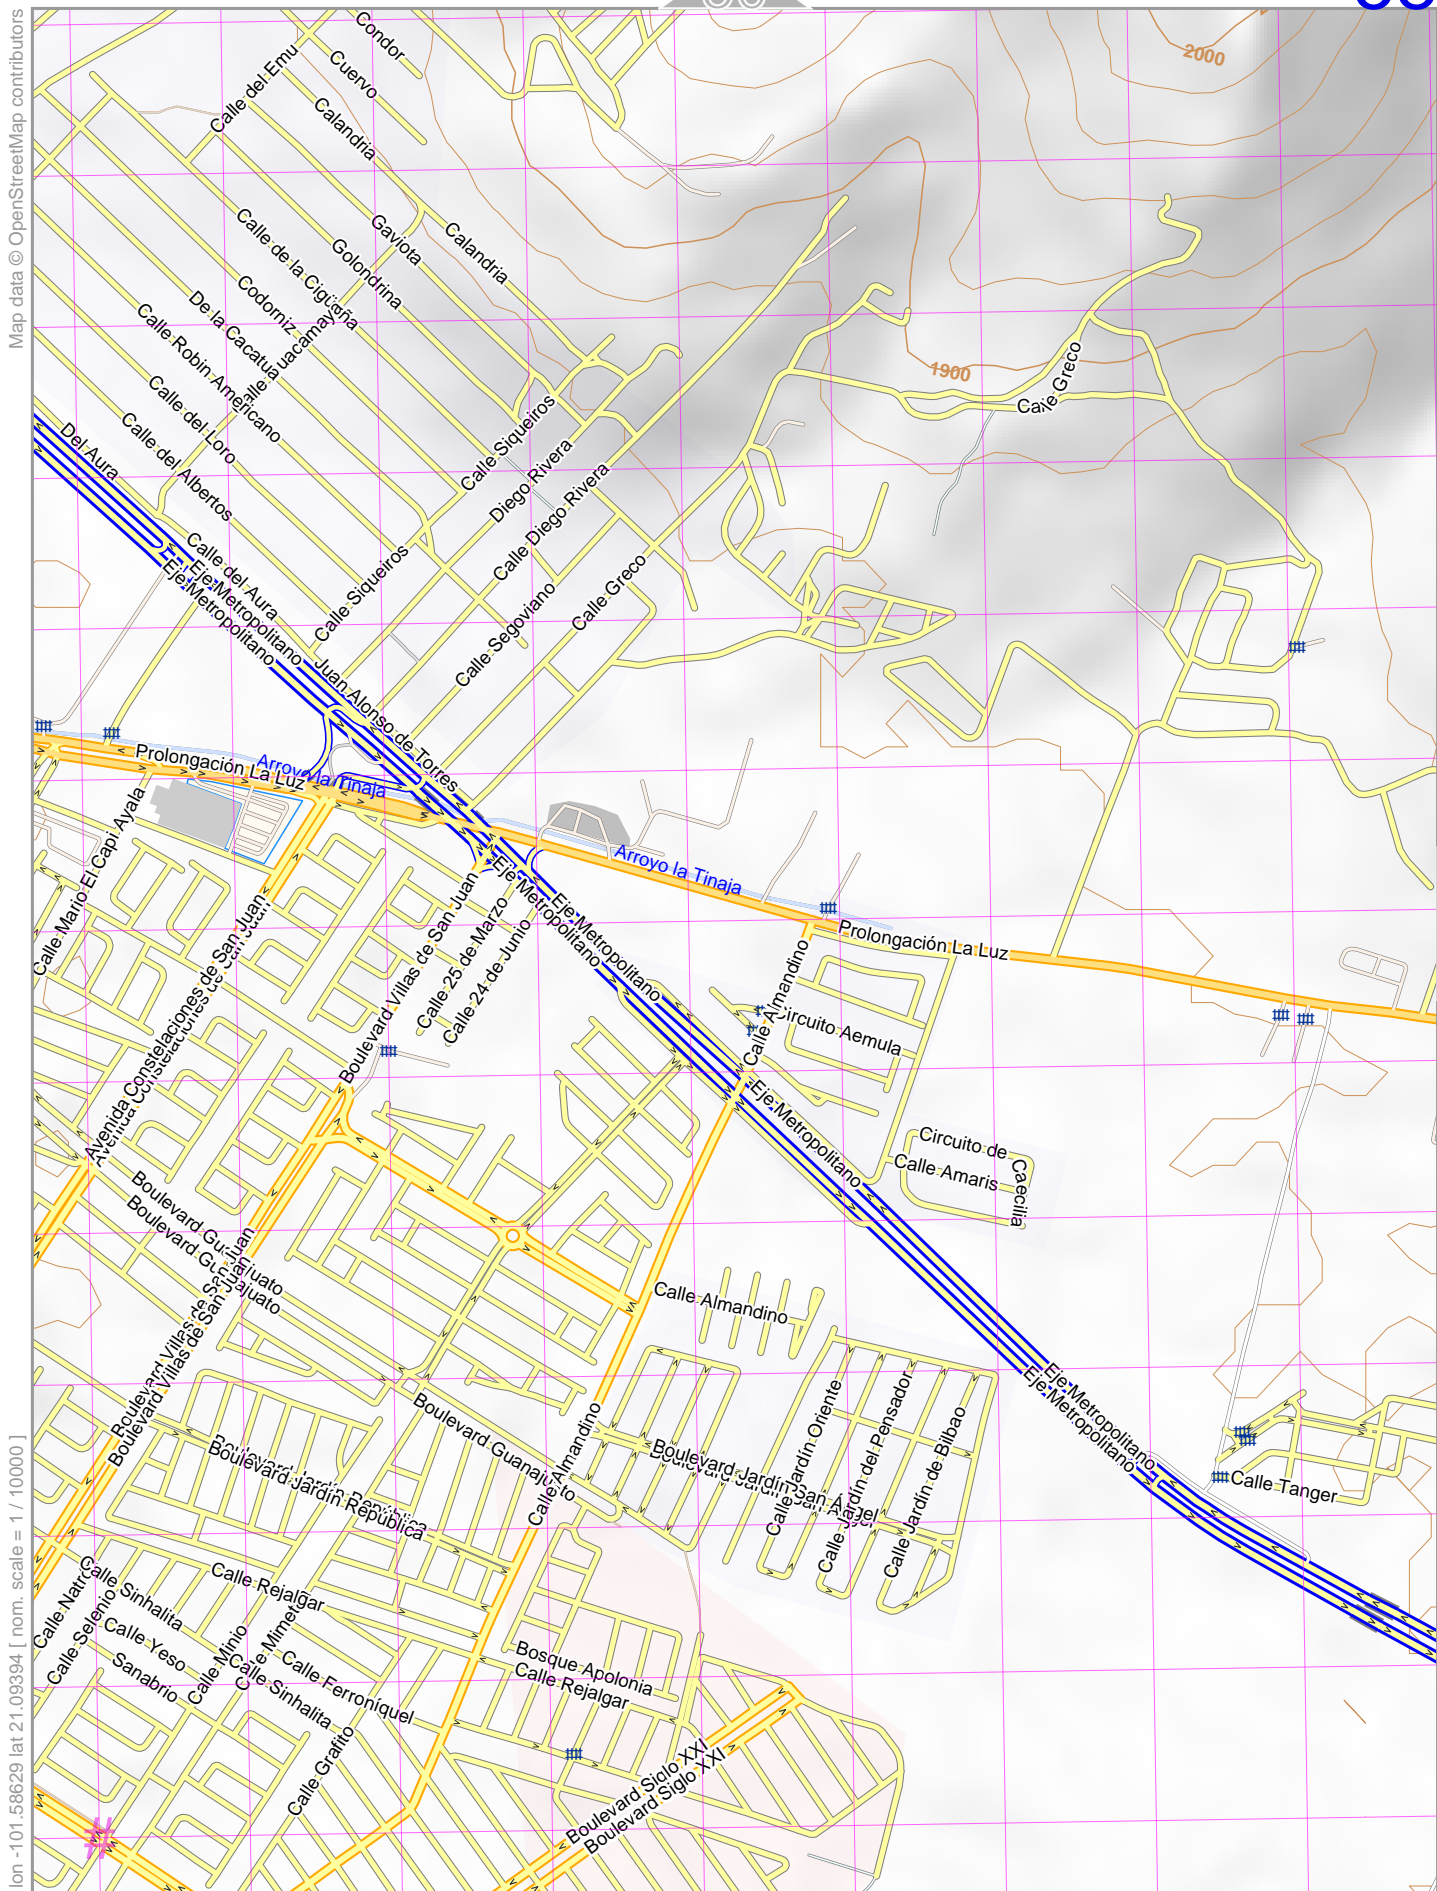

UTM: 14 Q easting 244.40 km northing 2337.20 km
 UTM-Grid-width = 200m
 Contour interval = 20m

65

Map data © OpenStreetMap contributors

lon -101.56839 lat 21.11646

59

pdfmap_20260324_054133_Leon_Sierra_Lobos_Sur_-101.51_21.1840_251.pdf