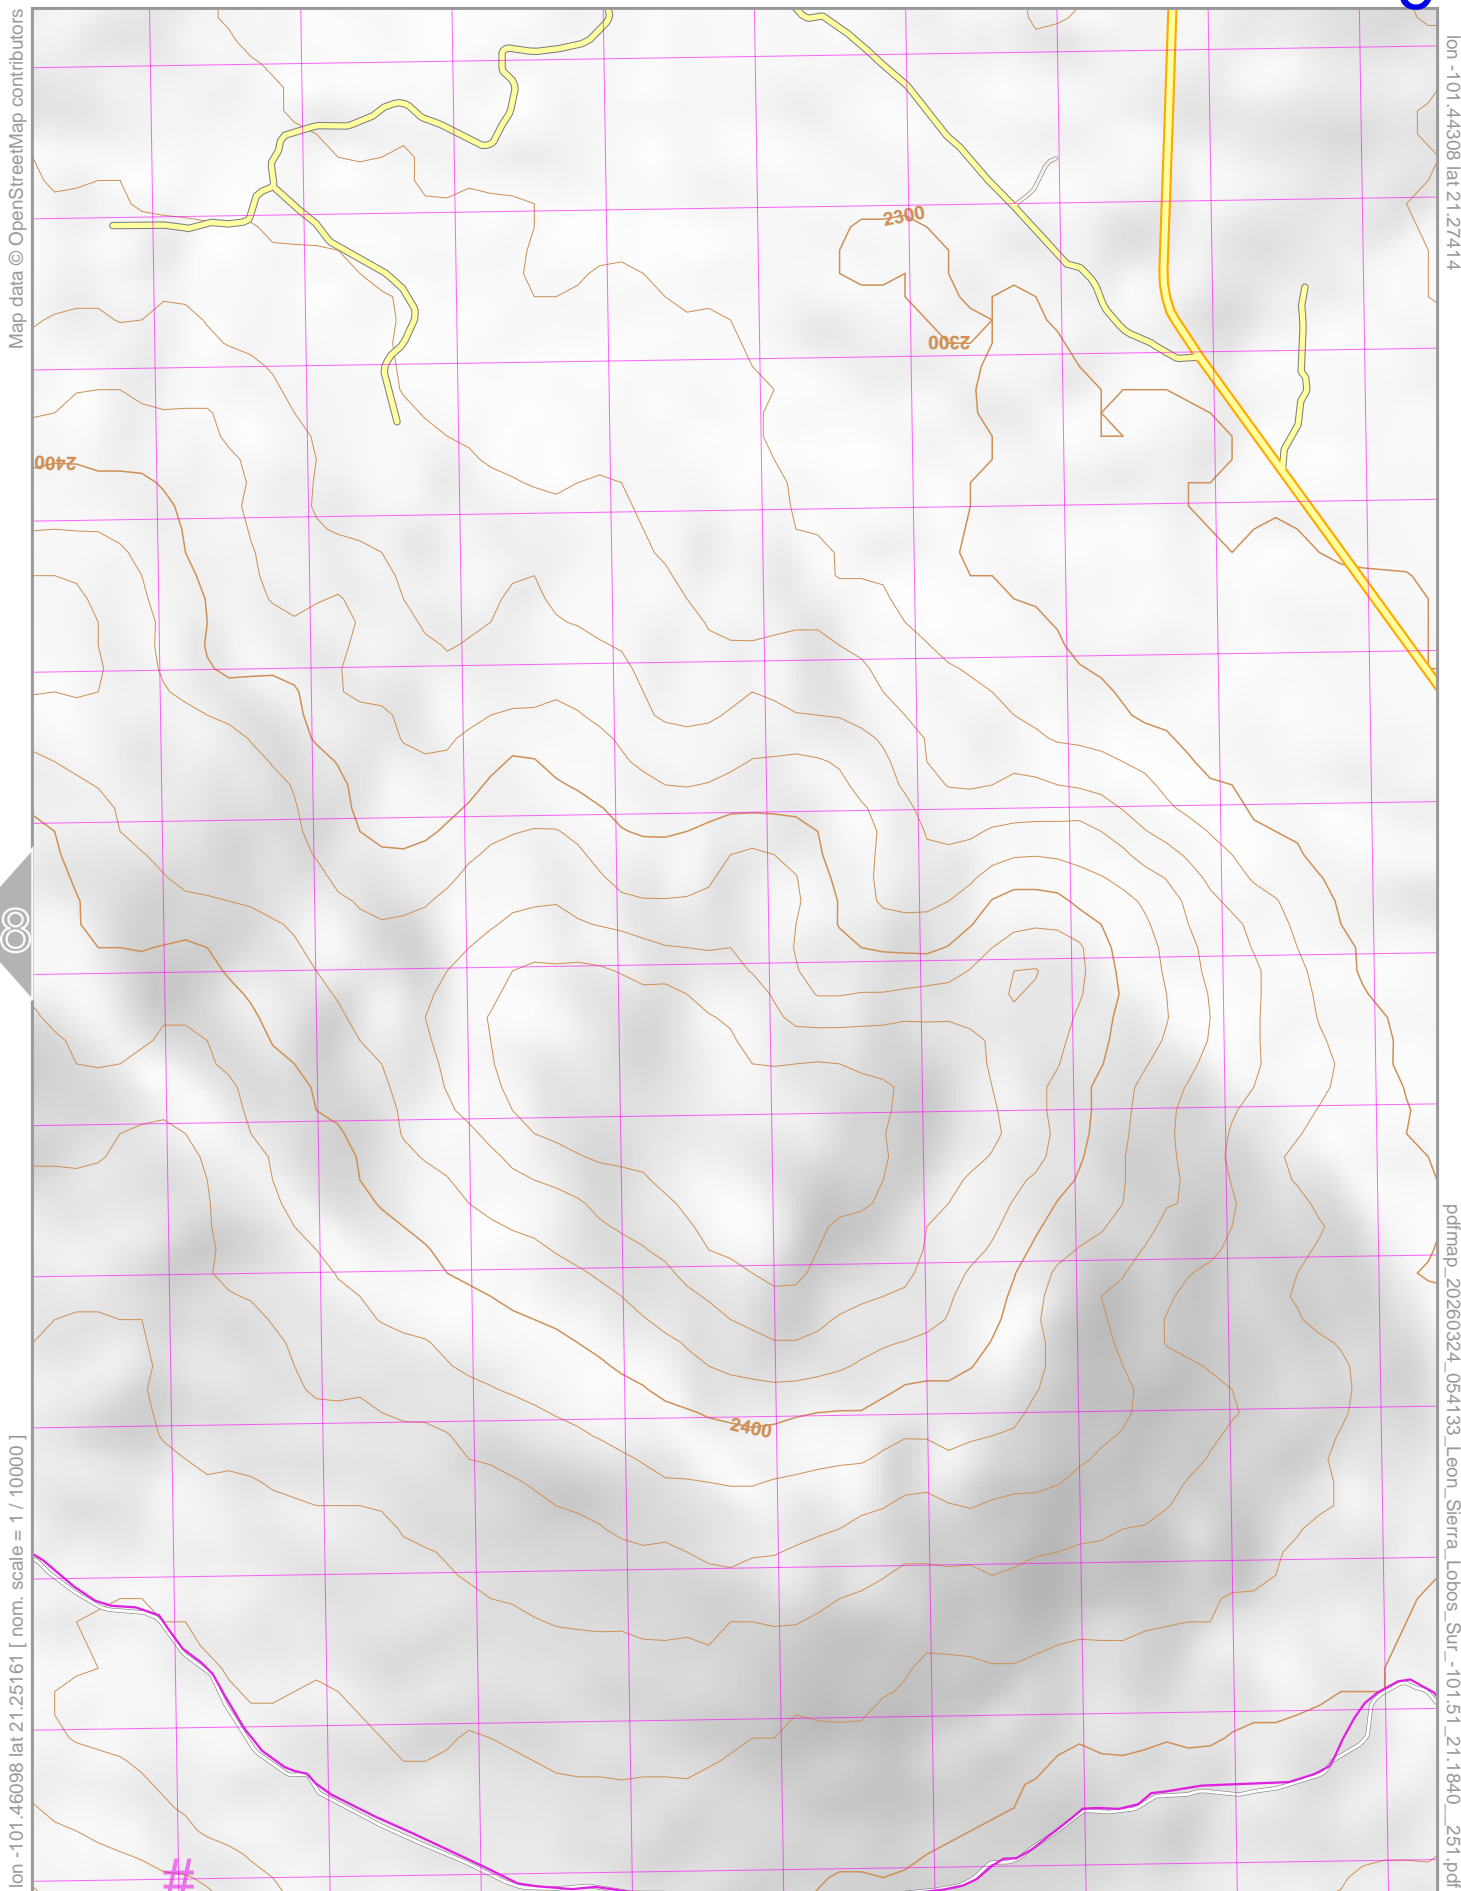

13

Leon Sierra Lobos Sur

6

top

Map data © OpenStreetMap contributors

lon -101.49678 lat 21.27414

5

7

14

Leon Sierra Lobos Sur

UTM: 14 Q easting 241.00 km northing 2352.20 km
 UTM-Grid-width = 200m
 Contour interval = 20m

Leon Sierra Lobos Sur

Map data © OpenStreetMap contributors

lon -101.46098 lat 21.27414

7

lon -101.47888 lat 21.25161 [nom. scale = 1 / 10000]

pdfmap_20260324_054133_Leon_Sierra_Lobos_Sur_-101.51_21.1840_251.pdf

UTM: 14 Q easting 242.80 km northing 2352.20 km
UTM-Grid-width = 200m
Contour interval = 20m

16

Leon Sierra Lobos Sur

Map data © OpenStreetMap contributors

lon -101.44308 lat 21.27414

pdfmap_20260324_054133_Leon_Sierra_Lobos_Sur_-101.51_21.1840_251.pdf

lon -101.46098 lat 21.25161 [nom. scale = 1 / 10000]