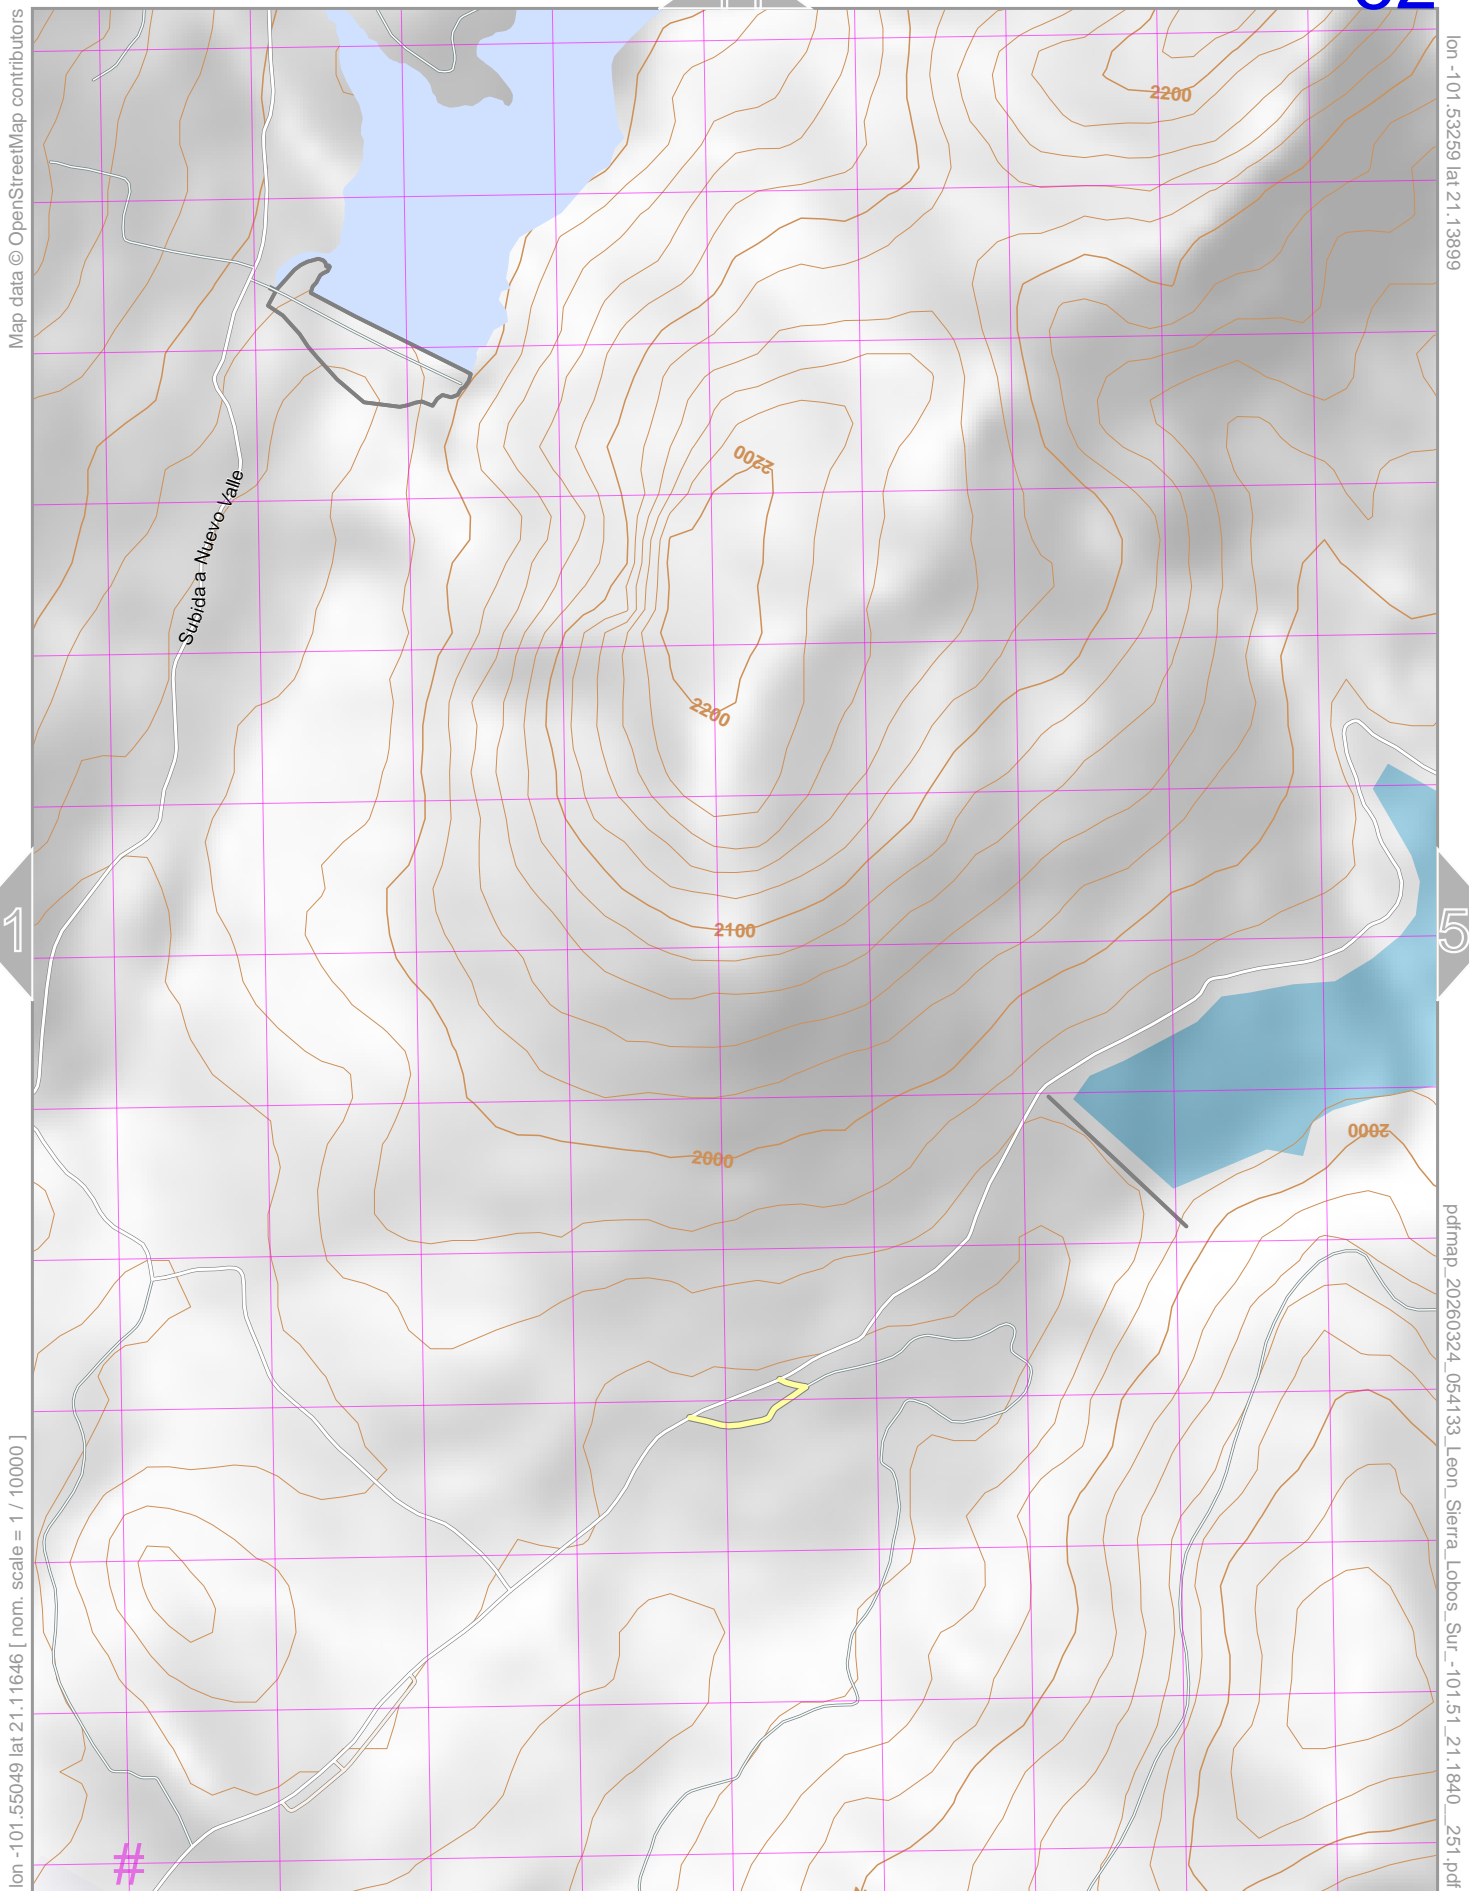

Leon Sierra Lobos Sur

52

44

lon -101.53259 lat 21.13899

pdfmap_20260324_054133_Leon_Sierra_Lobos_Sur_-101.51_21.1840_251.pdf

lon -101.55049 lat 21.11646 [nom. scale = 1 / 10000]

51

53

#

UTM: 14 Q easting 235.20 km northing 2337.20 km
UTM-Grid-width = 200m
Contour interval = 20m

60