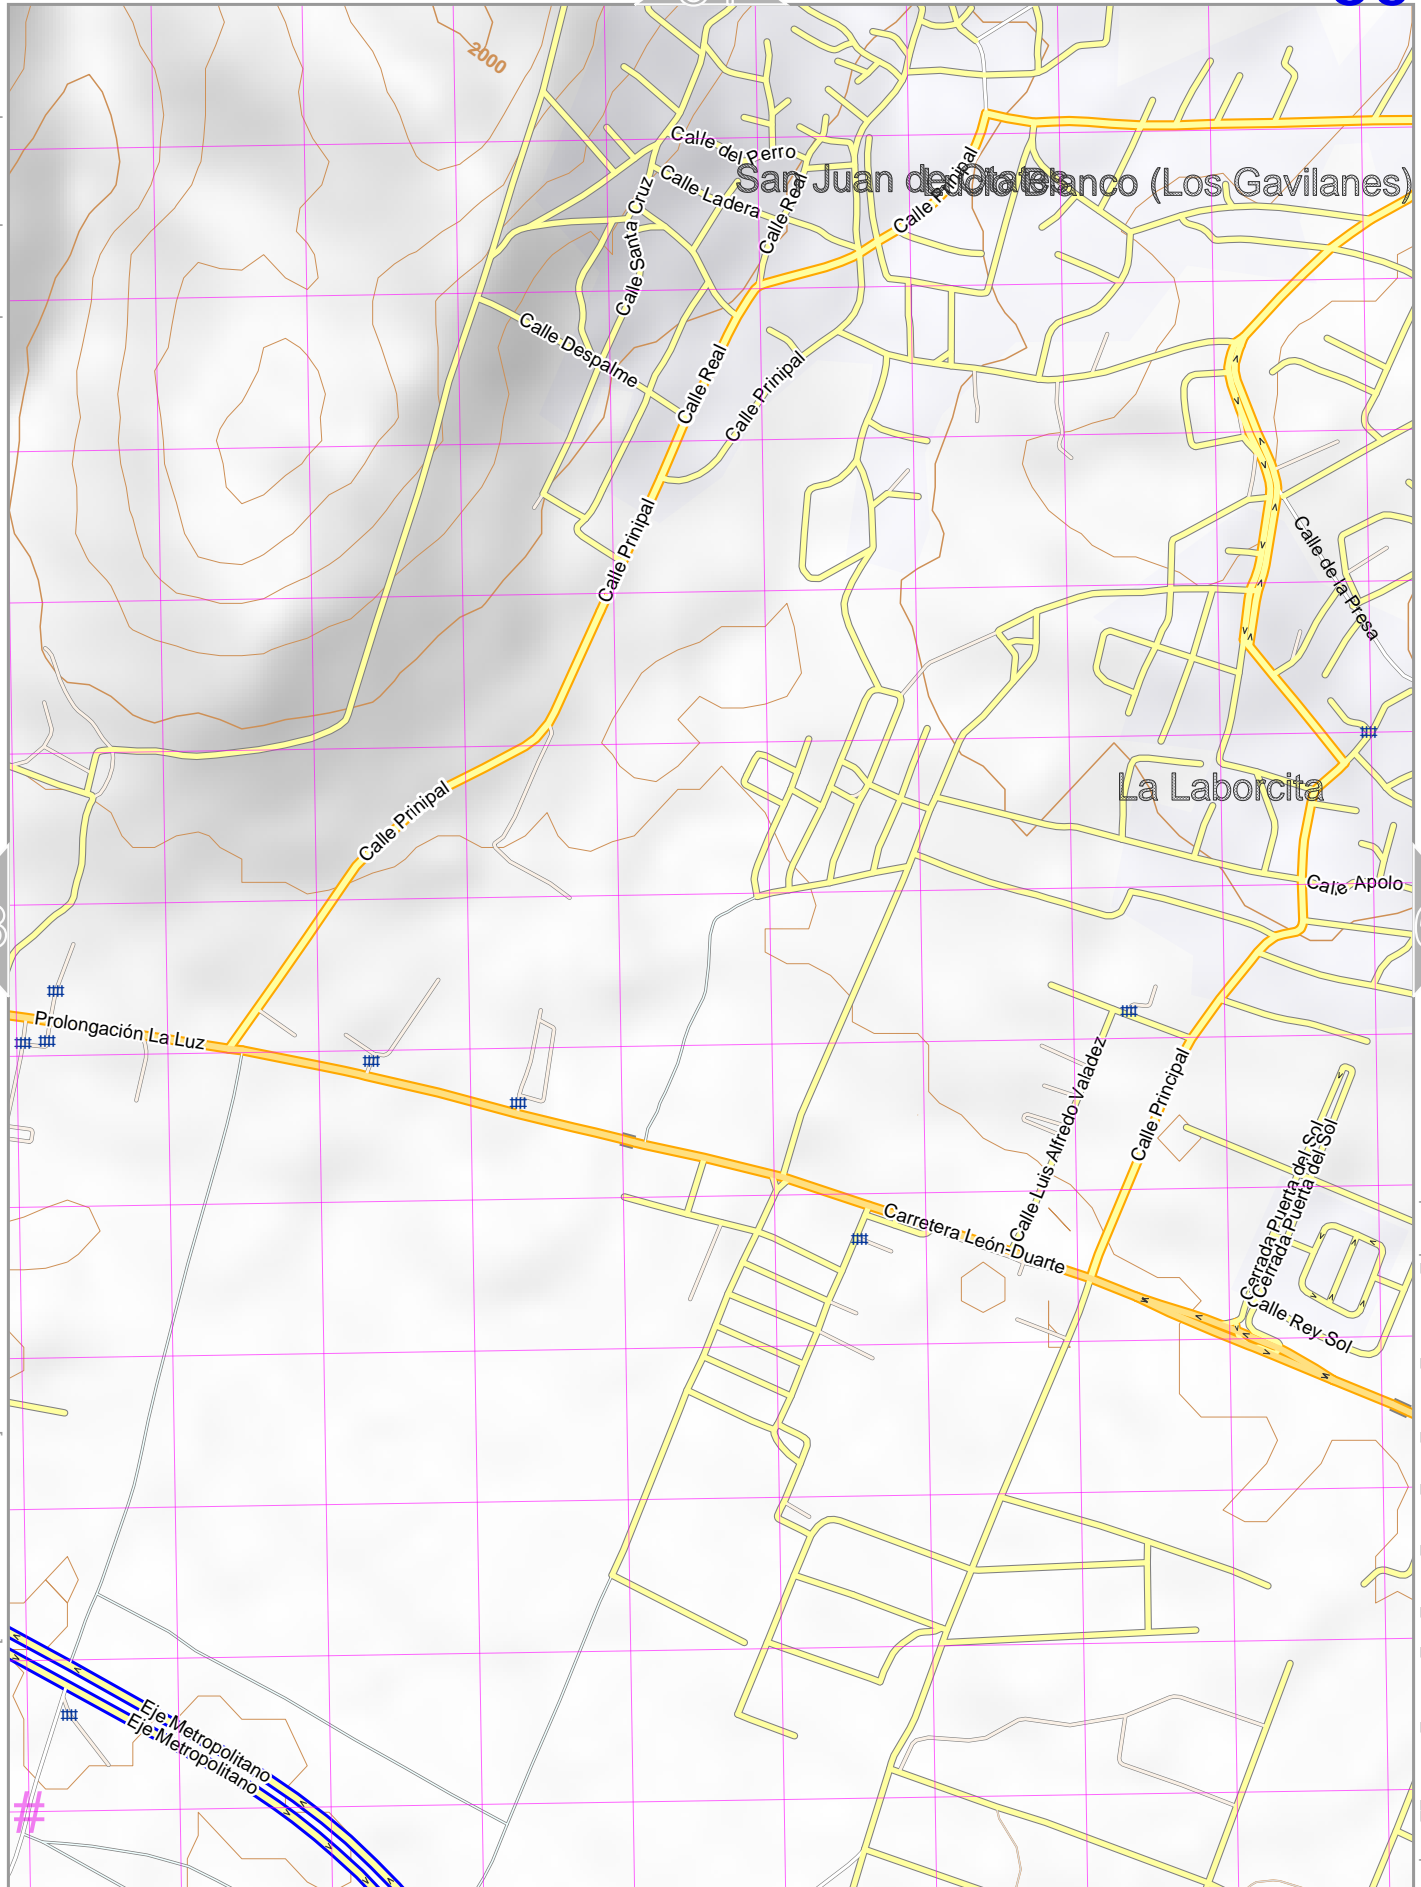

Map data © OpenStreetMap contributors

lon -101.55049 lat 21.11646

lon -101.56839 lat 21.09394 [nom. scale = 1 / 10000]

pdfmap_20260324_054133_Leon_Sierra_Lobos_Sur_-101.51_21.1840_251.pdf

UTM: 14 Q easting 233.20 km northing 2334.80 km
UTM-Grid-width = 200m
Contour interval = 20m