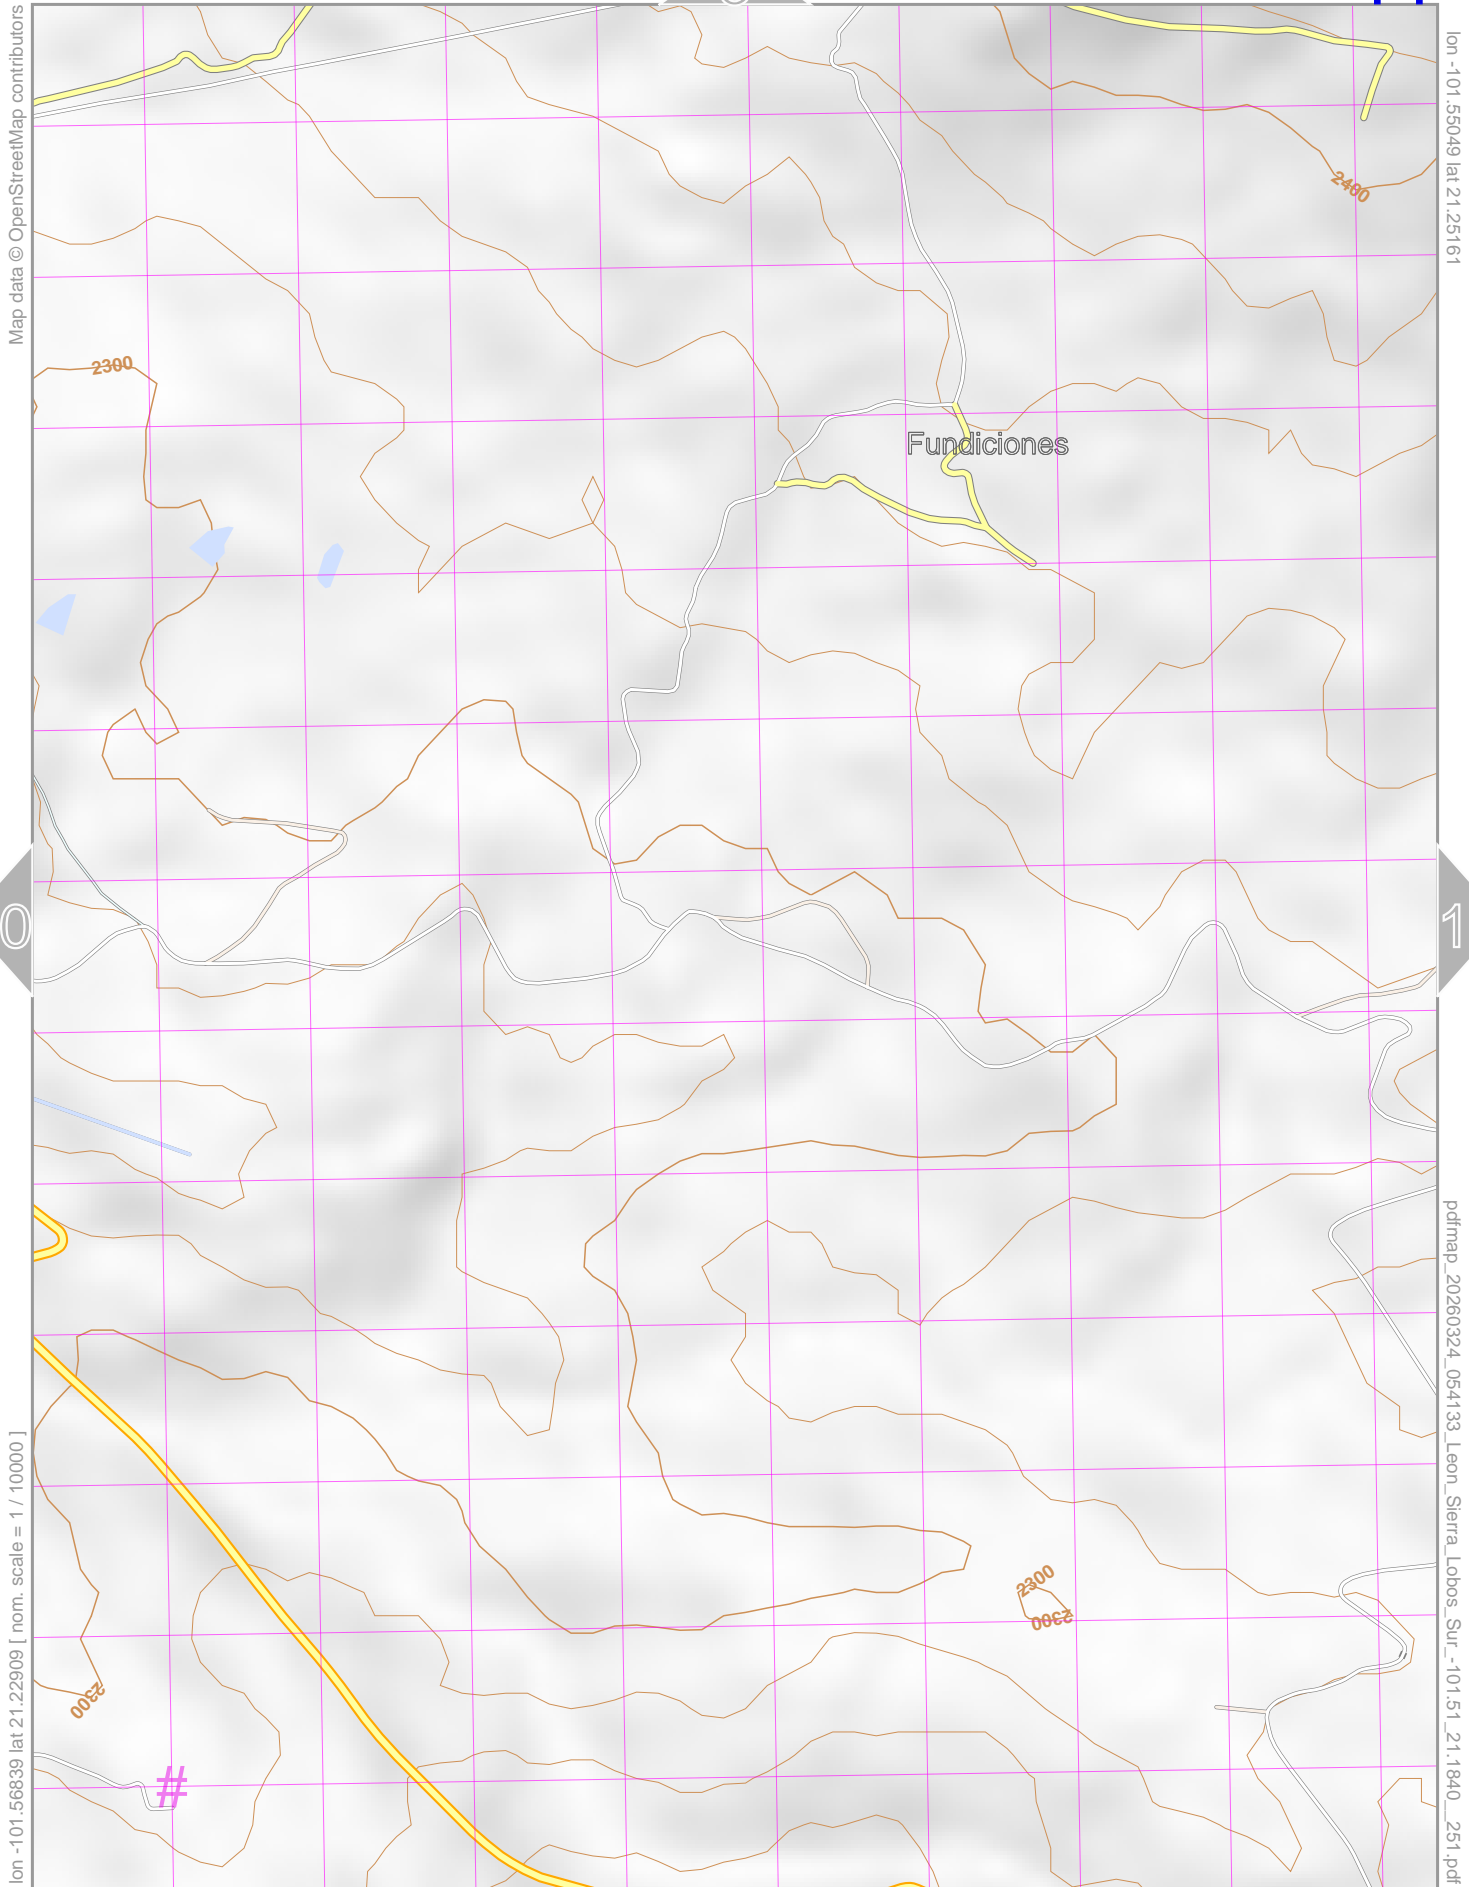

16

Leon Sierra Lobos Sur

Map data © OpenStreetMap contributors

lon -101.44308 lat 21.27414

pdfmap_20260324_054133_Leon_Sierra_Lobos_Sur_-101.51_21.1840_251.pdf

lon -101.46098 lat 21.25161 [nom. scale = 1 / 10000]

lon -101.56629 lat 21.22909 [nom. scale = 1 / 10000]

pdfmap_20260324_054133_Leon_Sierra_Lobos_Sur_-101.51_21.1840_251.pdf

#

UTM: 14 Q easting 231.60 km northing 2349.80 km
UTM-Grid-width = 200m
Contour interval = 20m

18

Leon Sierra Lobos Sur

3

11

Map data © OpenStreetMap contributors

lon -101.55049 lat 21.25161

lon -101.56839 lat 21.22909 [nom. scale = 1 / 10000]

pdfmap_20260324_054133_Leon_Sierra_Lobos_Sur_-101.51_21.1840_251.pdf

2400

2500

11

13

lon -101.55049 lat 21.22909 [nom. scale = 1 / 10000]

pdfmap_20260324_054133_Leon_Sierra_Lobos_Sur_-101.51_21.1840_251.pdf

#

25