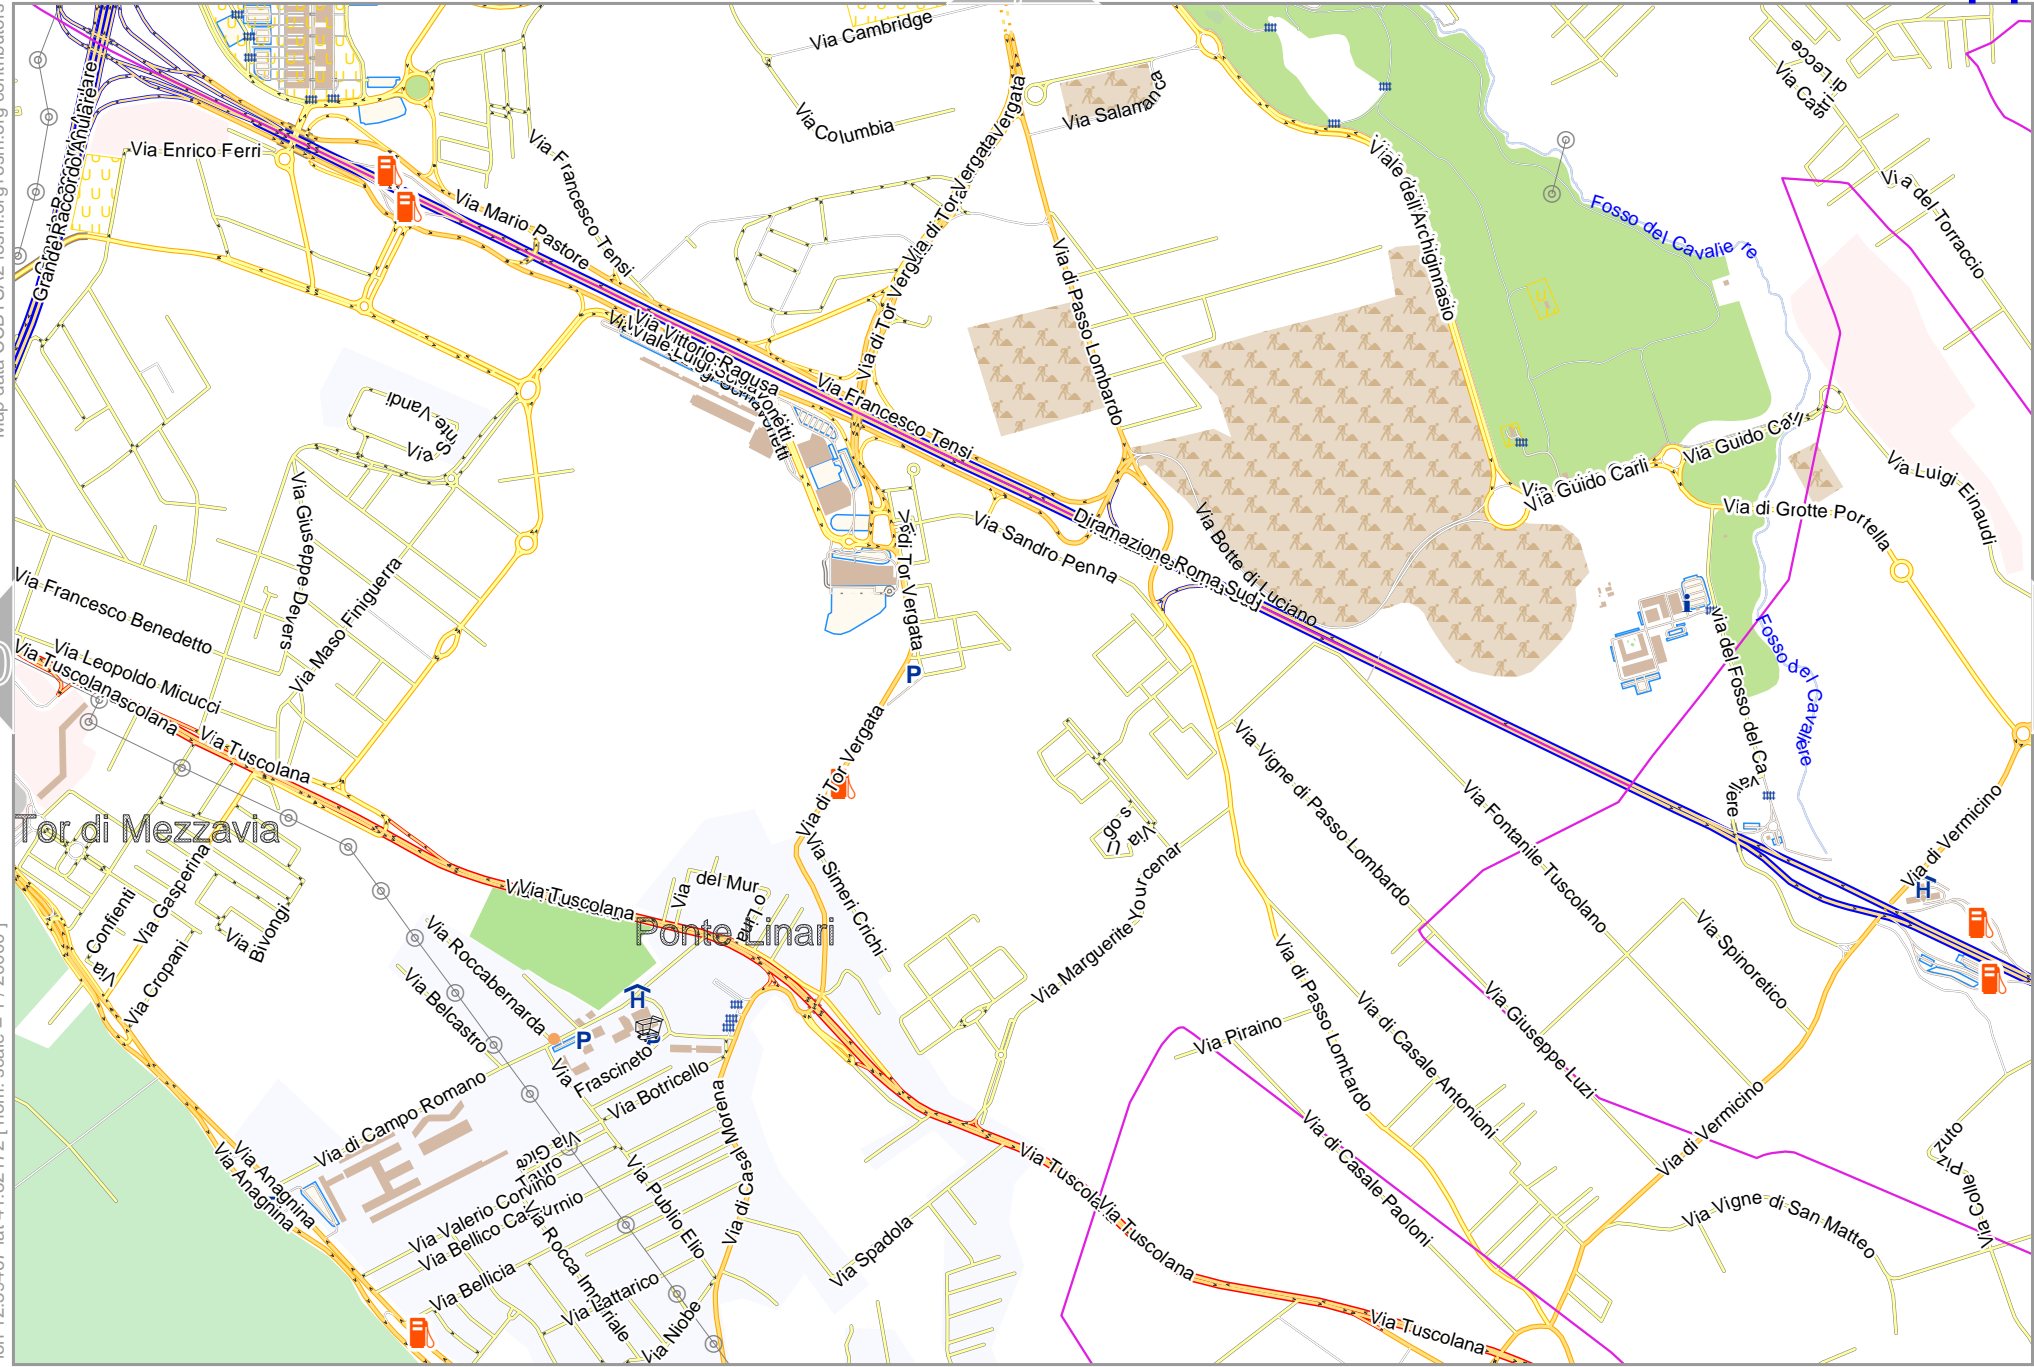

Roma

Map data © CCBYSA2 foscsm.org+osm.org contributors

lon 12.53035 lat 41.82172 [nom. scale = 1 / 20000]

lon 12.539467 lat 41.85414

pdfmap_20260321_112759_Roma_12.53946_41.8703_718.pdf

0 1000 m 2000 m

Roma

Map data CCBYSA2 fcsm.org+osm.org contributors

lon 12.659001 lat 41.85414

pdfmap_20260321_112759_Roma_12.5946_41.8703_718.pdf

lon 12.59467 lat 41.82172 [nom. scale = 1 / 20000]

0 1000 m 2000 m

Roma

Map data © OpenStreetMap contributors

lon 12.65900 lat 41.82172 [nom. scale = 1 / 20000]

lon 12.72332 lat 41.85414

pdfmap_20260321_112759_Roma_12.5946_41.8703_718.pdf

0 1000 m 2000 m