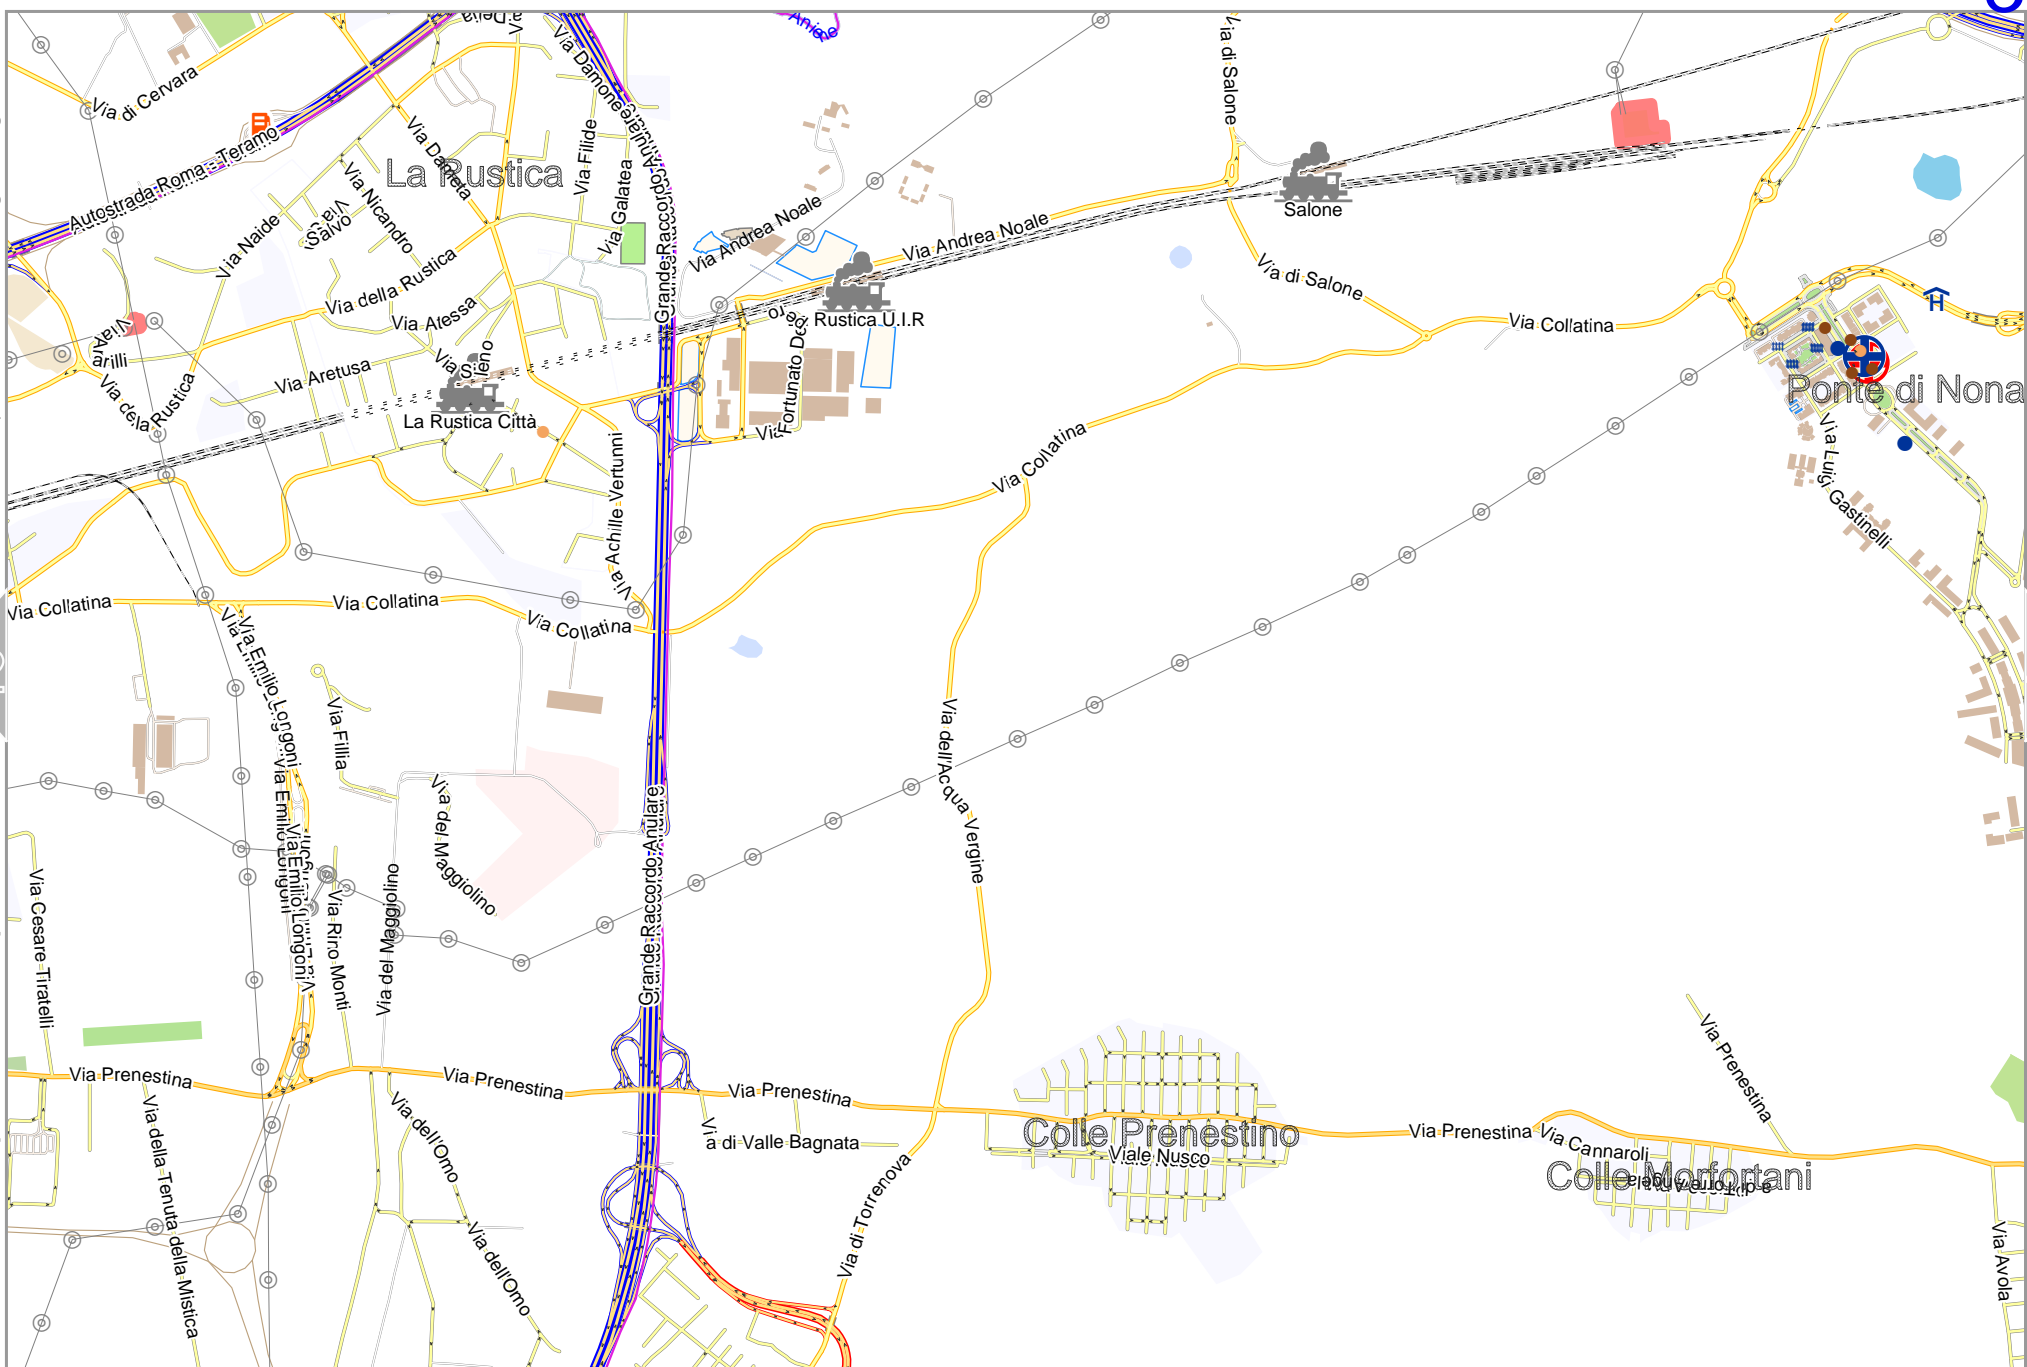

Map data © CCBYSA2 fscm.org/osm.org contributors

lon 12.59467 lat 41.91896

lon 12.53035 lat 41.88655 [nom. scale = 1 / 20000]

pdfmap, 20260321_112759_Roma_12.5946_41.8703_718.pdf

Roma

Map data © CCBYSA2 fscm.org+osm.org contributors

lon 12.659001 lat 41.91896

lon 12.59467 lat 41.88655 [nom. scale = 1 / 20000]

pdfmap_20260321_112759_Roma_12.5946_41.8703_718.pdf

0 100 m 1000 m 2000 m

Roma

Map data © CCBY-SA2 fcsm.org+osm.org contributors

lon 12.65900 lat 41.88655 [nom. scale = 1 / 20000]

lon 12.72332 lat 41.91896

pdfmap_20260321_112759_Roma_12.5946_41.8703_718.pdf

0 100 m 1000 m 2000 m

Map data © CCBYSA2 fcsm.org+osm.org contributors

lon 12.46603 lat 41.85414 [nom. scale = 1 / 20000]

lon 12.65900 lat 41.82172 [nom. scale = 1 / 20000]

lon 12.72332 lat 41.85414

pdfmap_20260321_112759_Roma_12.5946_41.8703_718.pdf

0 1000 m 2000 m