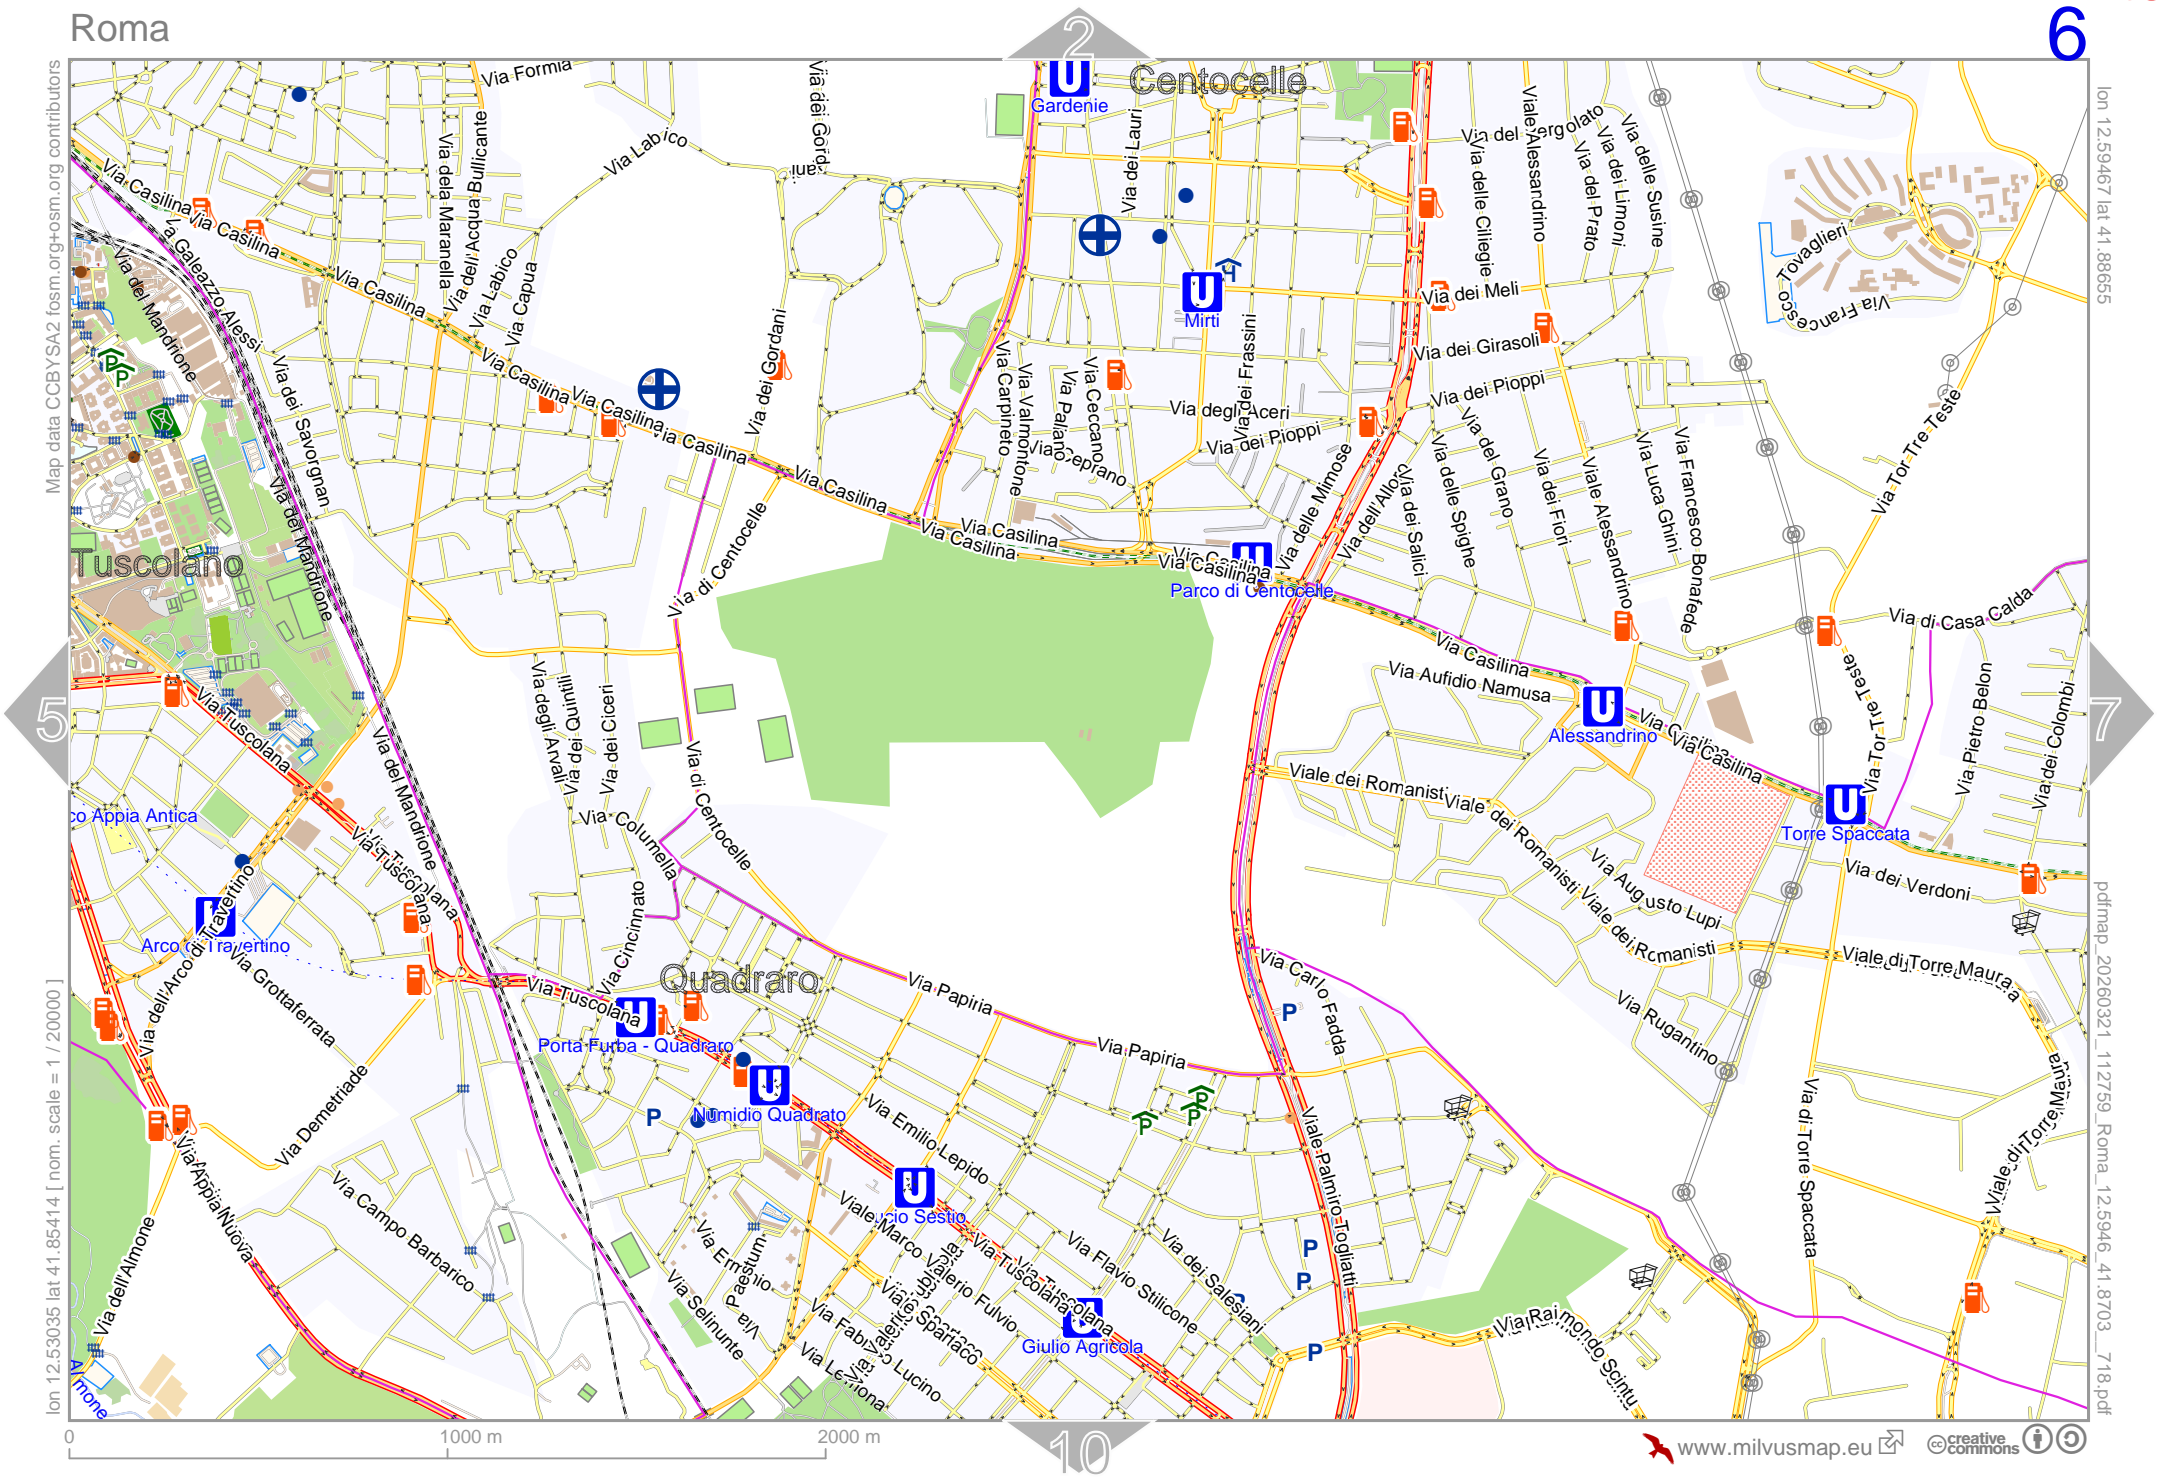

lon 12.659001 lat 41.91896

lon 12.59467 lat 41.88655 [nom. scale = 1 / 20000]

pdfmap_20260321_112759_Roma_12.5946_41.8703_718.pdf

0 100 m 1000 m 2000 m

Roma

Map data © CCBY-SA2 fcsm.org+osm.org contributors

lon 12.65900 lat 41.88655 [nom. scale = 1 / 20000]

lon 12.72332 lat 41.91896

pdfmap_20260321_112759_Roma_12.5946_41.8703_718.pdf

0 100 m 1000 m 2000 m

Map data © CCBYSA2 fcsm.org+osm.org contributors

lon 12.46603 lat 41.85414 [nom. scale = 1 / 20000]

lon 12.53035 lat 41.89655

pdfmap_20260321_112759_Roma_12.5946_41.8703_718.pdf

0 1000 m 2000 m

Roma

Map data CCBYSA2 fccsm.org+osm.org contributors

lon 12.59467 lat 41.85414 [nom. scale = 1 / 20000]

lon 12.65900 lat 41.89655

lon 12.65900 lat 41.82172 [nom. scale = 1 / 20000]

lon 12.72332 lat 41.85414

pdfmap_20260321_112759_Roma_12.5946_41.8703_718.pdf

0 1000 m 2000 m