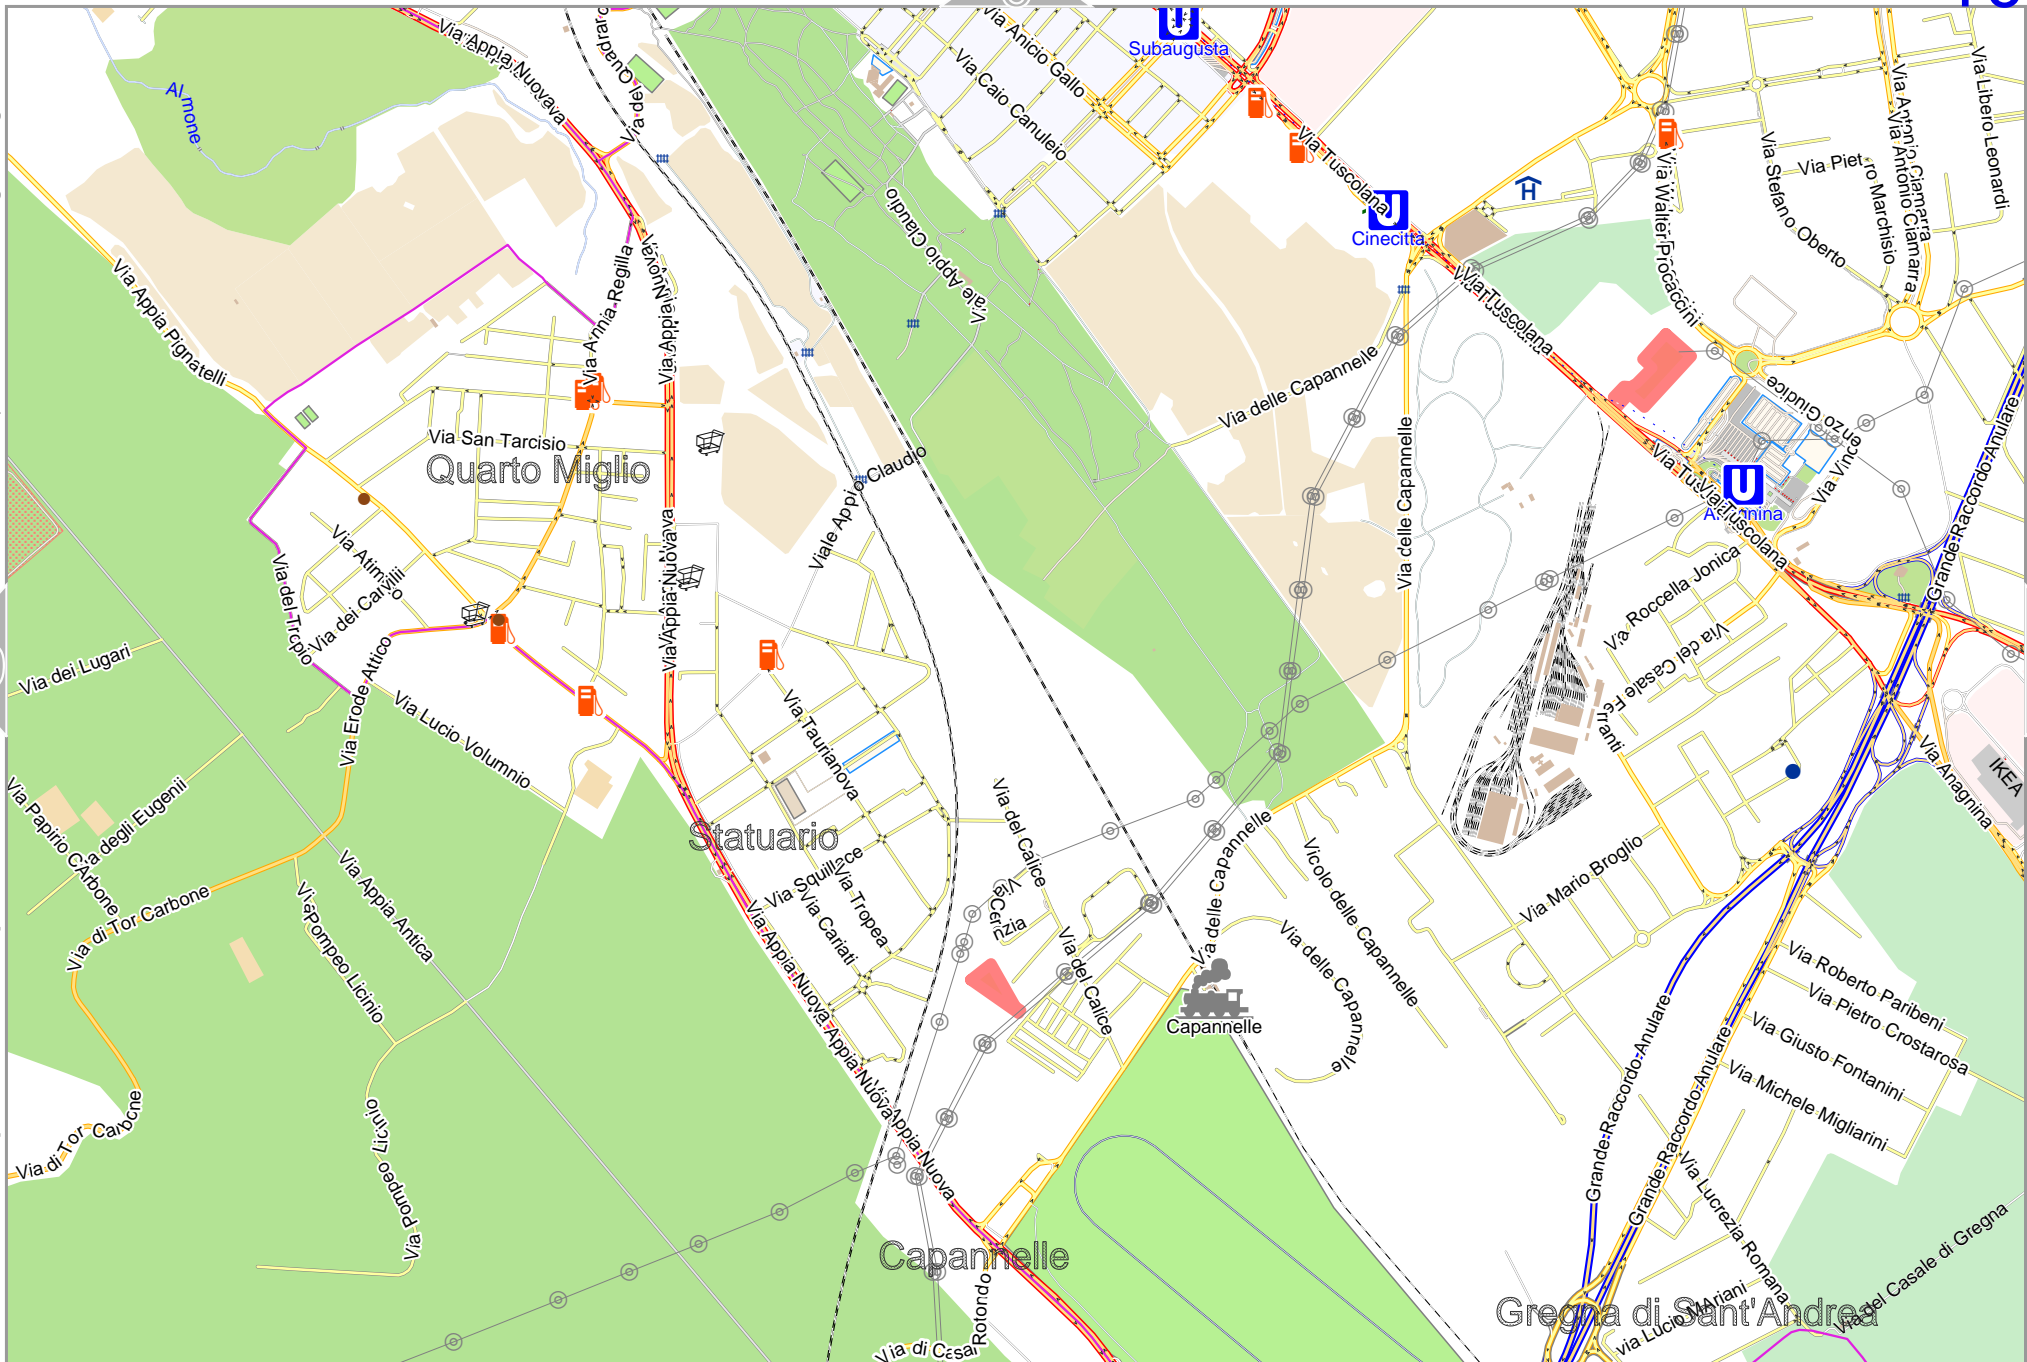

lon 12.53035 lat 41.89655

pdfmap_20260321_112759_Roma_12.5946_41.8703_718.pdf

0 1000 m 2000 m

Roma

Map data CCBYSA2 fccsm.org+osm.org contributors

lon 12.59467 lat 41.85414 [nom. scale = 1 / 20000]

lon 12.65900 lat 41.89655

pdfmap_20260321_112759_Roma_12.5946_41.8703_718.pdf

Map data CCBYSA2 fccsm.org+osm.org contributors

lon 12.65900 lat 41.85414 [nom. scale = 1 / 20000]

lon 12.72332 lat 41.89655

pdfmap_20260321_112759_Roma_12.5946_41.8703_718.pdf

Roma

Map data © CCBYSA2 foscsm.org+osm.org contributors

lon 12.53035 lat 41.82172 [nom. scale = 1 / 20000]

lon 12.539467 lat 41.85414

pdfmap_20260321_112759_Roma_12.53946_41.8703_718.pdf

0 1000 m 2000 m

Roma

lon 12.65900 lat 41.82172 [nom. scale = 1 / 20000]

lon 12.72332 lat 41.85414

pdfmap_20260321_112759_Roma_12.5946_41.8703_718.pdf

0 1000 m 2000 m