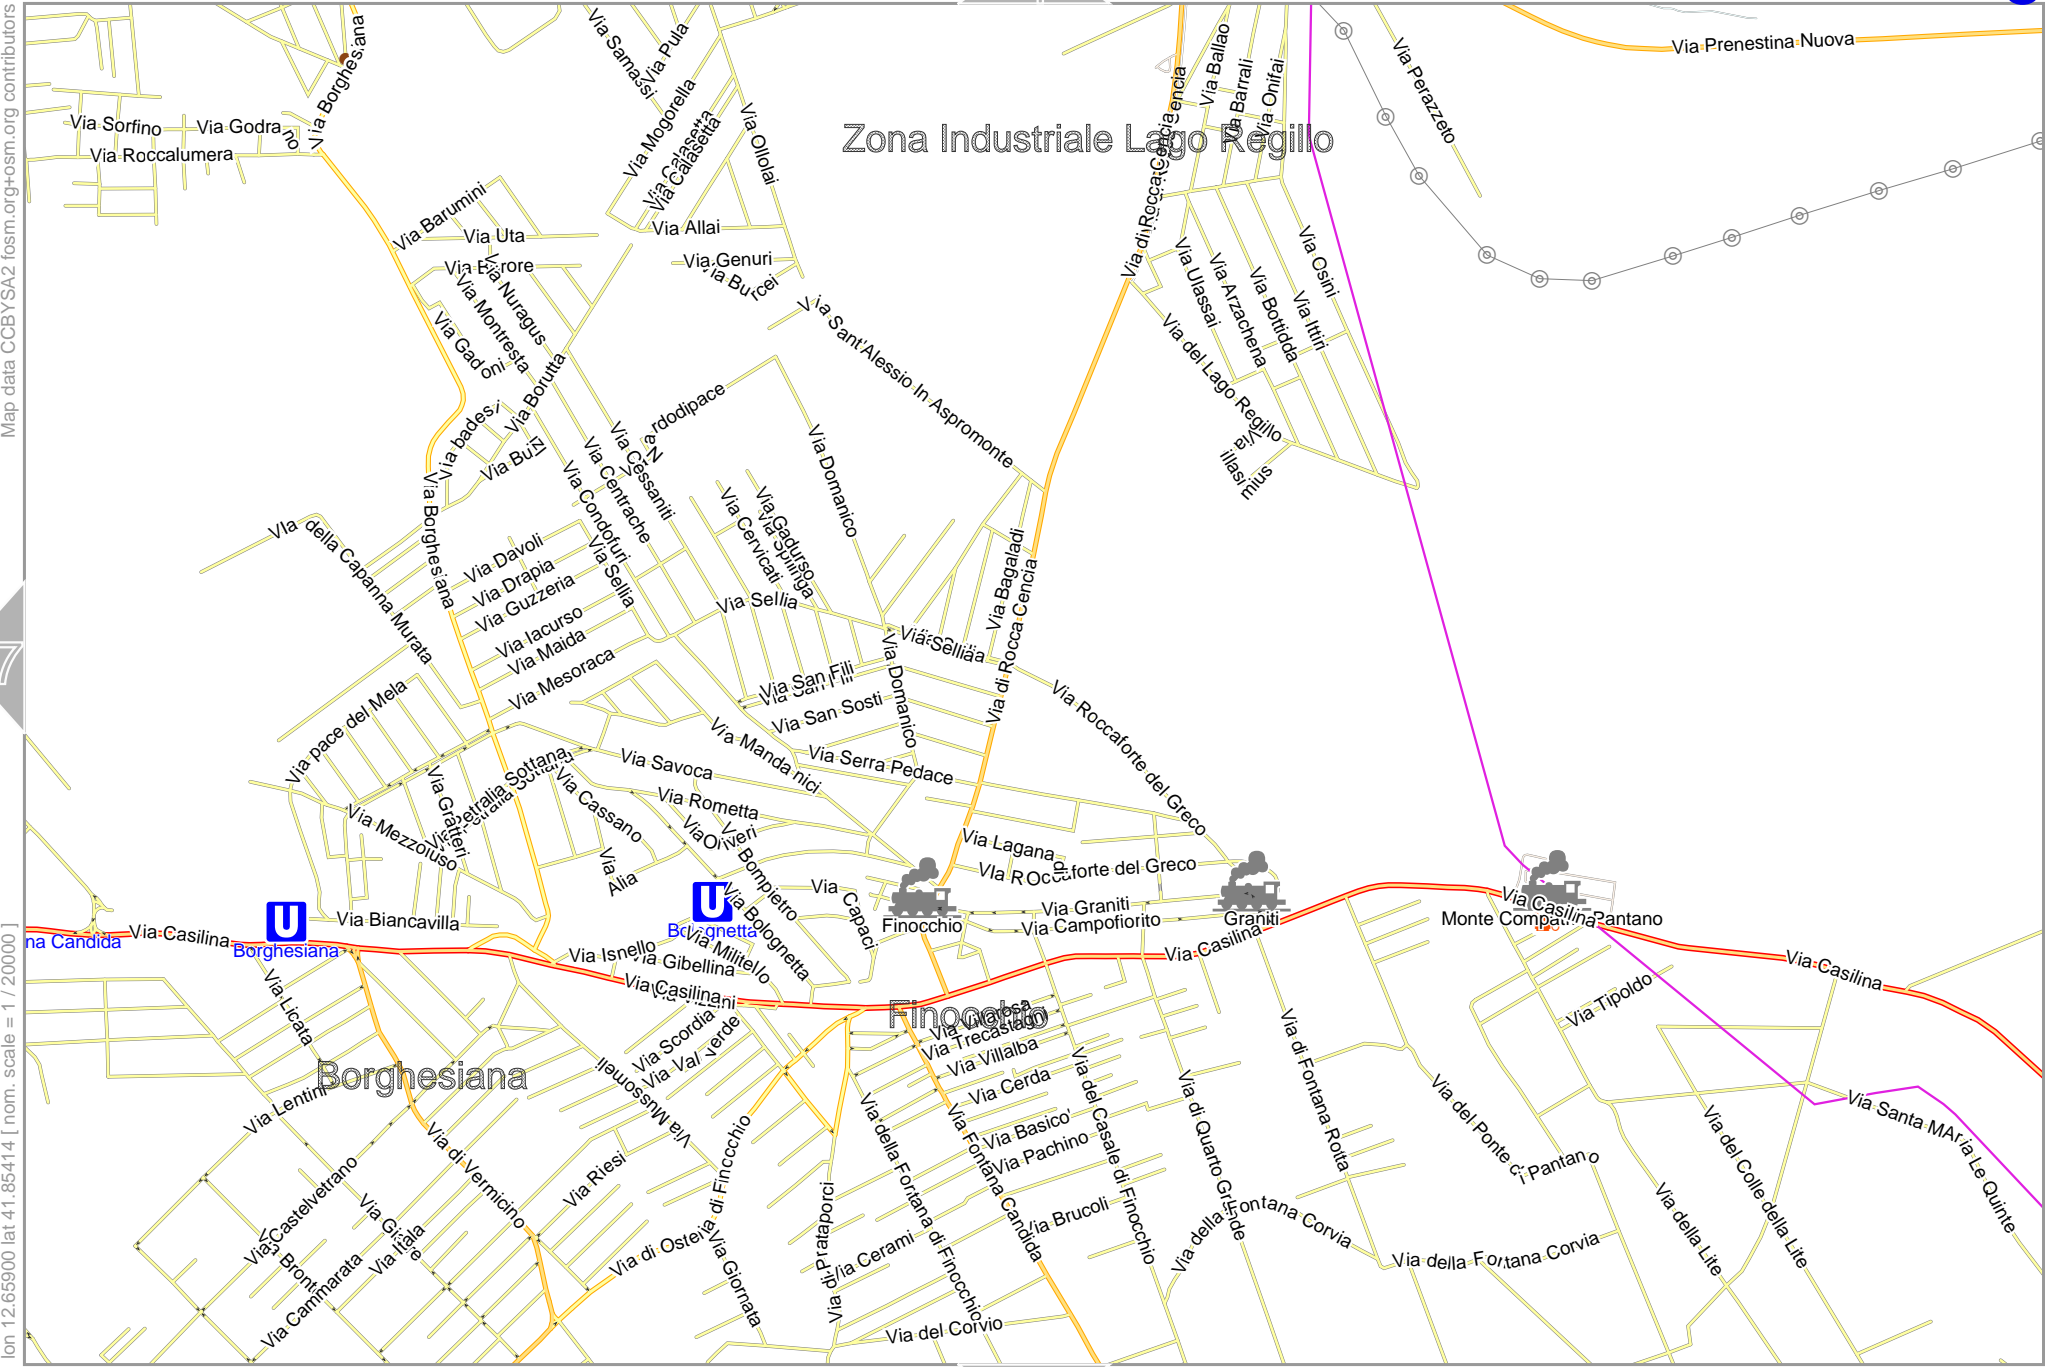

lon 12.65900 lat 41.88655 [nom. scale = 1 / 20000]

lon 12.72332 lat 41.91896

pdfmap_20260321_112759_Roma_12.5946_41.8703_718.pdf

0 100 m 1000 m 2000 m

Map data © CCBYSA2 fcsm.org+osm.org contributors

lon 12.46603 lat 41.85414 [nom. scale = 1 / 20000]

lon 12.53035 lat 41.89655

pdfmap_20260321_112759_Roma_12.5946_41.8703_718.pdf

0 1000 m 2000 m

Roma

Map data CCBYSA2 fccsm.org+osm.org contributors

lon 12.59467 lat 41.85414 [nom. scale = 1 / 20000]

lon 12.65900 lat 41.89655

pdfmap_20260321_112759_Roma_12.5946_41.8703_718.pdf

Map data CCBYSA2 fccsm.org+osm.org contributors

lon 12.65900 lat 41.85414 [nom. scale = 1 / 20000]

lon 12.72332 lat 41.89655

pdfmap_20260321_112759_Roma_12.5946_41.8703_718.pdf

lon 12.65900 lat 41.82172 [nom. scale = 1 / 20000]

lon 12.72332 lat 41.85414

pdfmap_20260321_112759_Roma_12.5946_41.8703_718.pdf

0 1000 m 2000 m