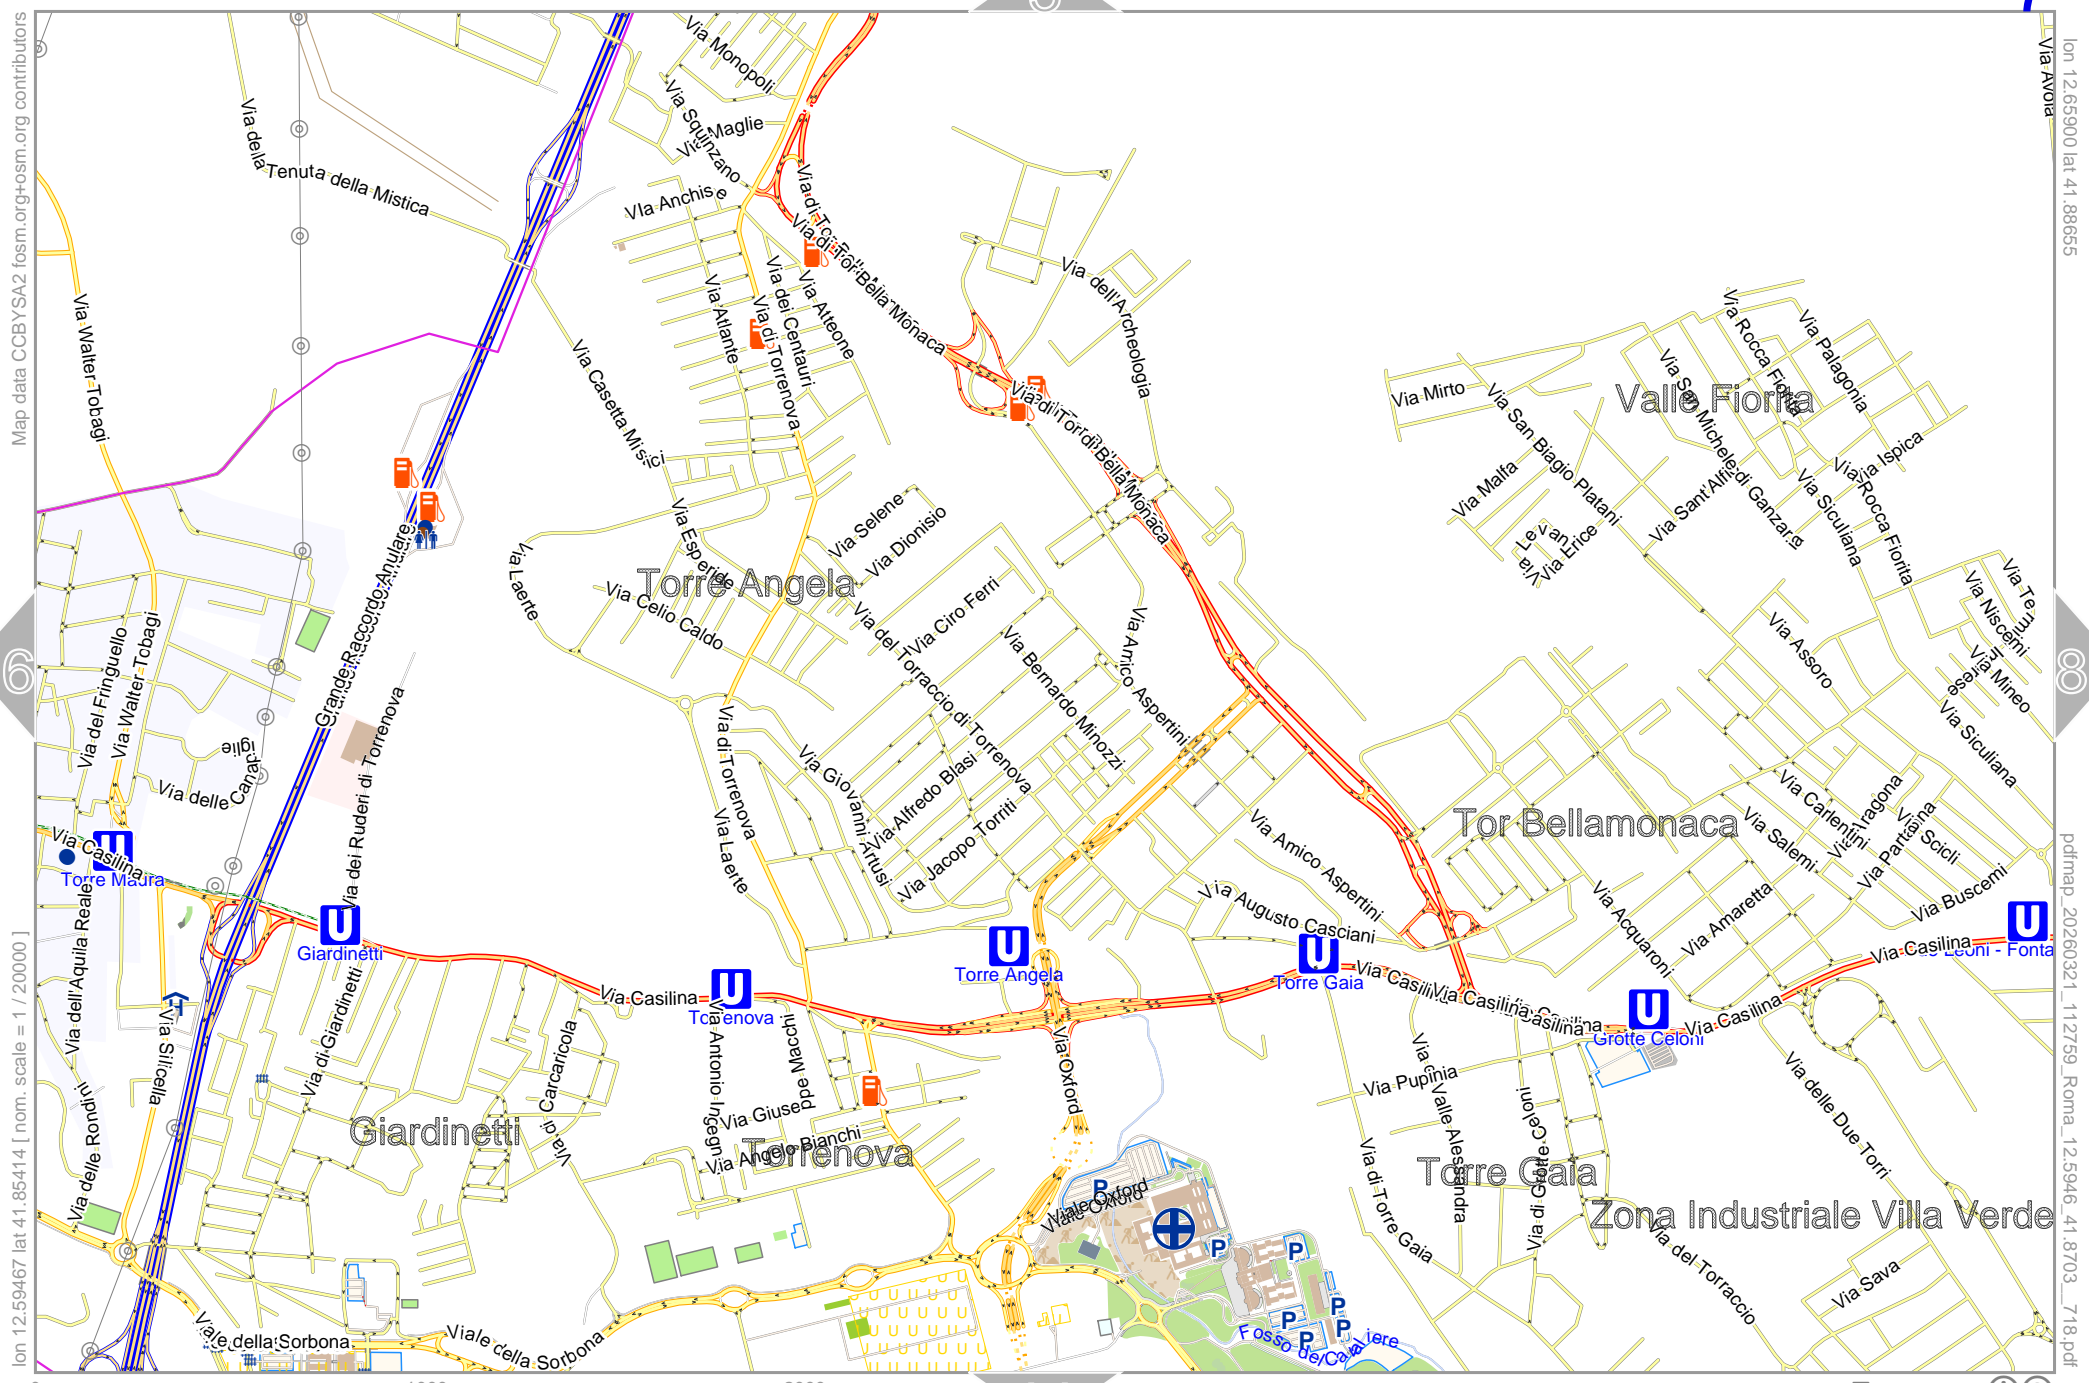

lon 12.659001 lat 41.91896

lon 12.59467 lat 41.88655 [nom. scale = 1 / 20000]

pdfmap_20260321_112759_Roma_12.5946_41.8703_718.pdf

0 100 m 1000 m 2000 m

Roma

Map data © CCBY-SA2 fcsm.org+osm.org contributors

lon 12.65900 lat 41.88655 [nom. scale = 1 / 20000]

lon 12.72332 lat 41.91896

pdfmap_20260321_112759_Roma_12.5946_41.8703_718.pdf

0 100 m 1000 m 2000 m

Map data © CCBYSA2 fcsm.org+osm.org contributors

lon 12.46603 lat 41.85414 [nom. scale = 1 / 20000]

lon 12.53035 lat 41.89655

pdfmap_20260321_112759_Roma_12.5946_41.8703_718.pdf

0 1000 m 2000 m

Roma

Map data CCBYSA2 fccsm.org+osm.org contributors

lon 12.59467 lat 41.85414 [nom. scale = 1 / 20000]

lon 12.65900 lat 41.89655

lon 12.65900 lat 41.82172 [nom. scale = 1 / 20000]

lon 12.72332 lat 41.85414

pdfmap_20260321_112759_Roma_12.5946_41.8703_718.pdf

0 1000 m 2000 m