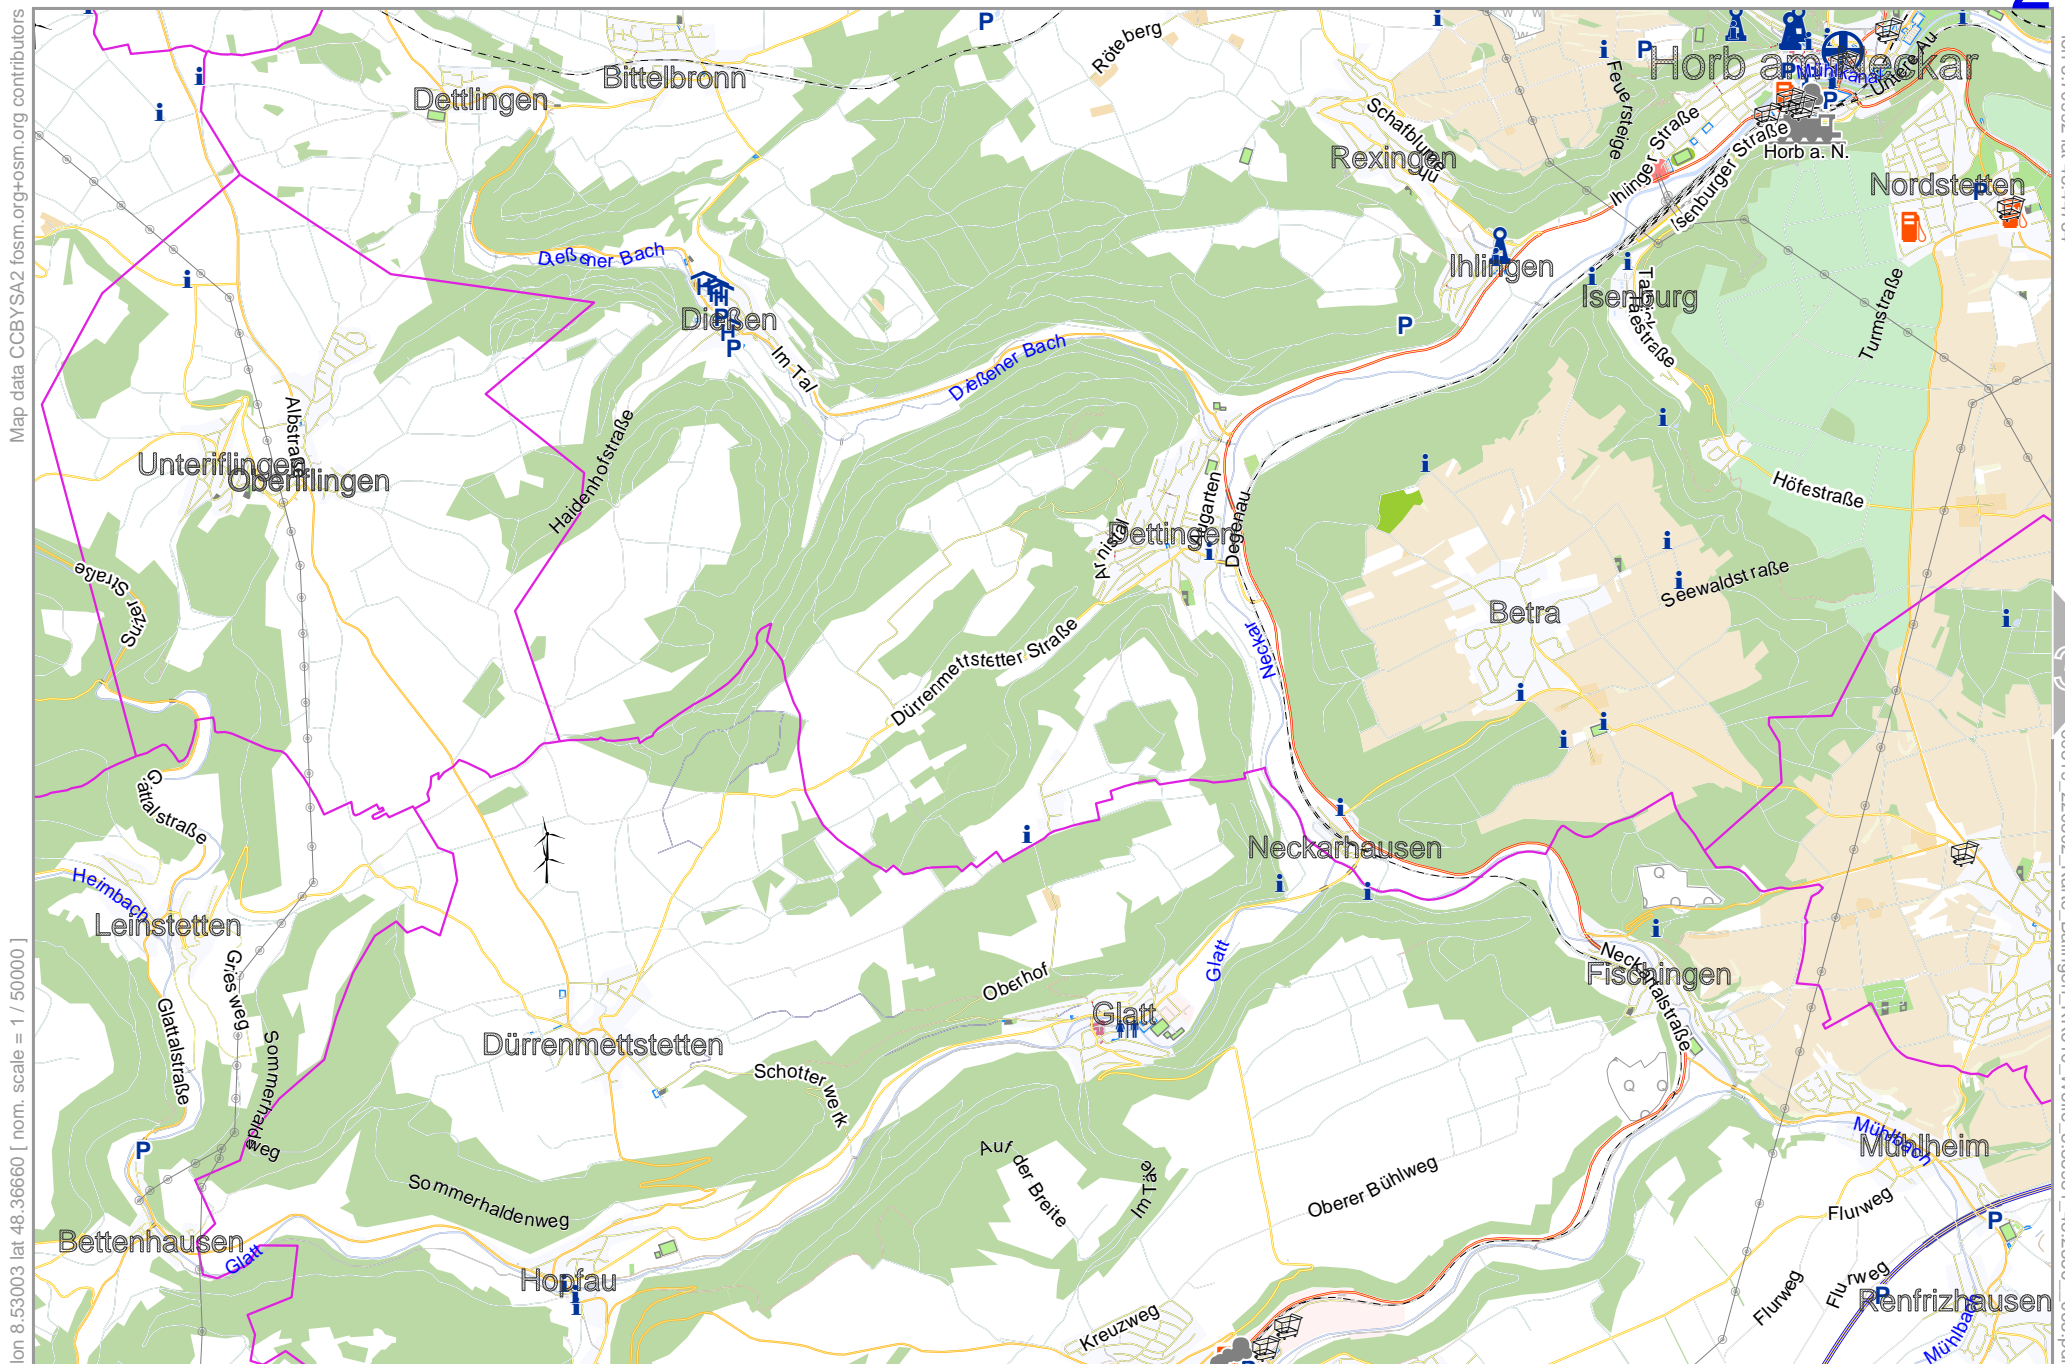

Karte Balingen RR610 Wölfe

lon 9.24959 lat 48.44754

Map data CC BY SA 2 fosm.org+osm.org contributors

pdfmap 20260319_220802 Karte Balingen RR610 Wölfe 8.88981 48.2856 065.pdf

lon 8.53003 lat 48.12379
[nom. scale = 1 / 200000]

Karte Balingen RR610 Wölfe

Map data CCBYSA2 fcsm.org+osm.org contributors

lon 8.53003 lat 48.36660 [nom. scale = 1 / 50000]

lon 8.70992 lat 48.44754

960319_220802_Karte_Balingen_RR610_Wolfe_8.88981_48.2856_065.pdf