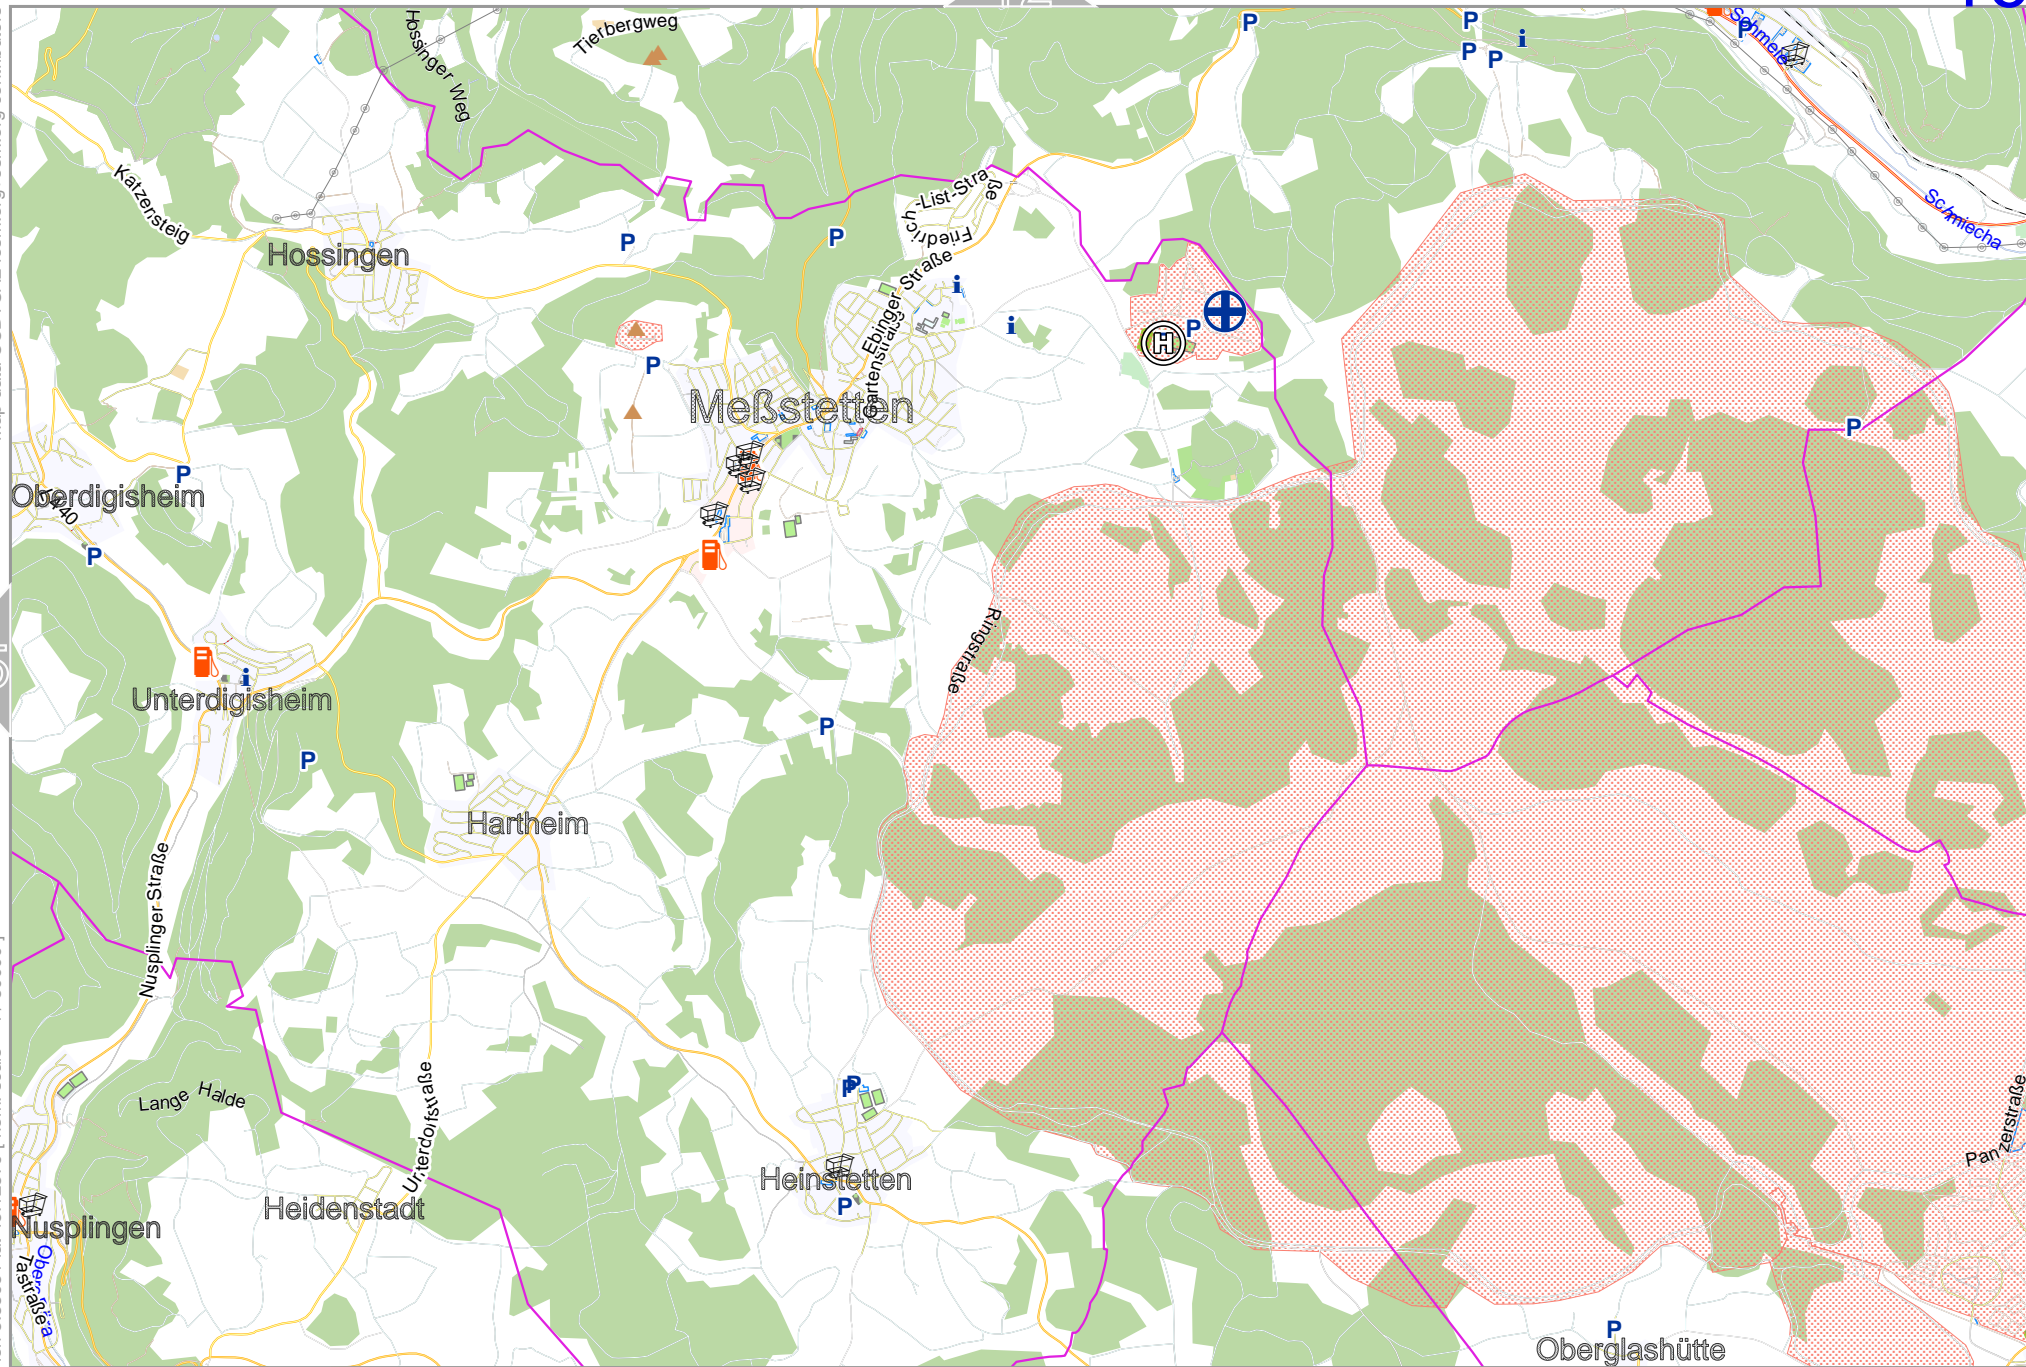

Map data CCBYSA2 fosc.m.org+osm.org contributors

lon 9.069770 lat 48.20472

15

17

lon 8.88981 lat 48.12379 [nom. scale = 1 / 50000]

960319_220802_Karte_Balingen_RR610_Woelfe_8.88981_48.2856_065.pdf

0 1000 m 5000 m