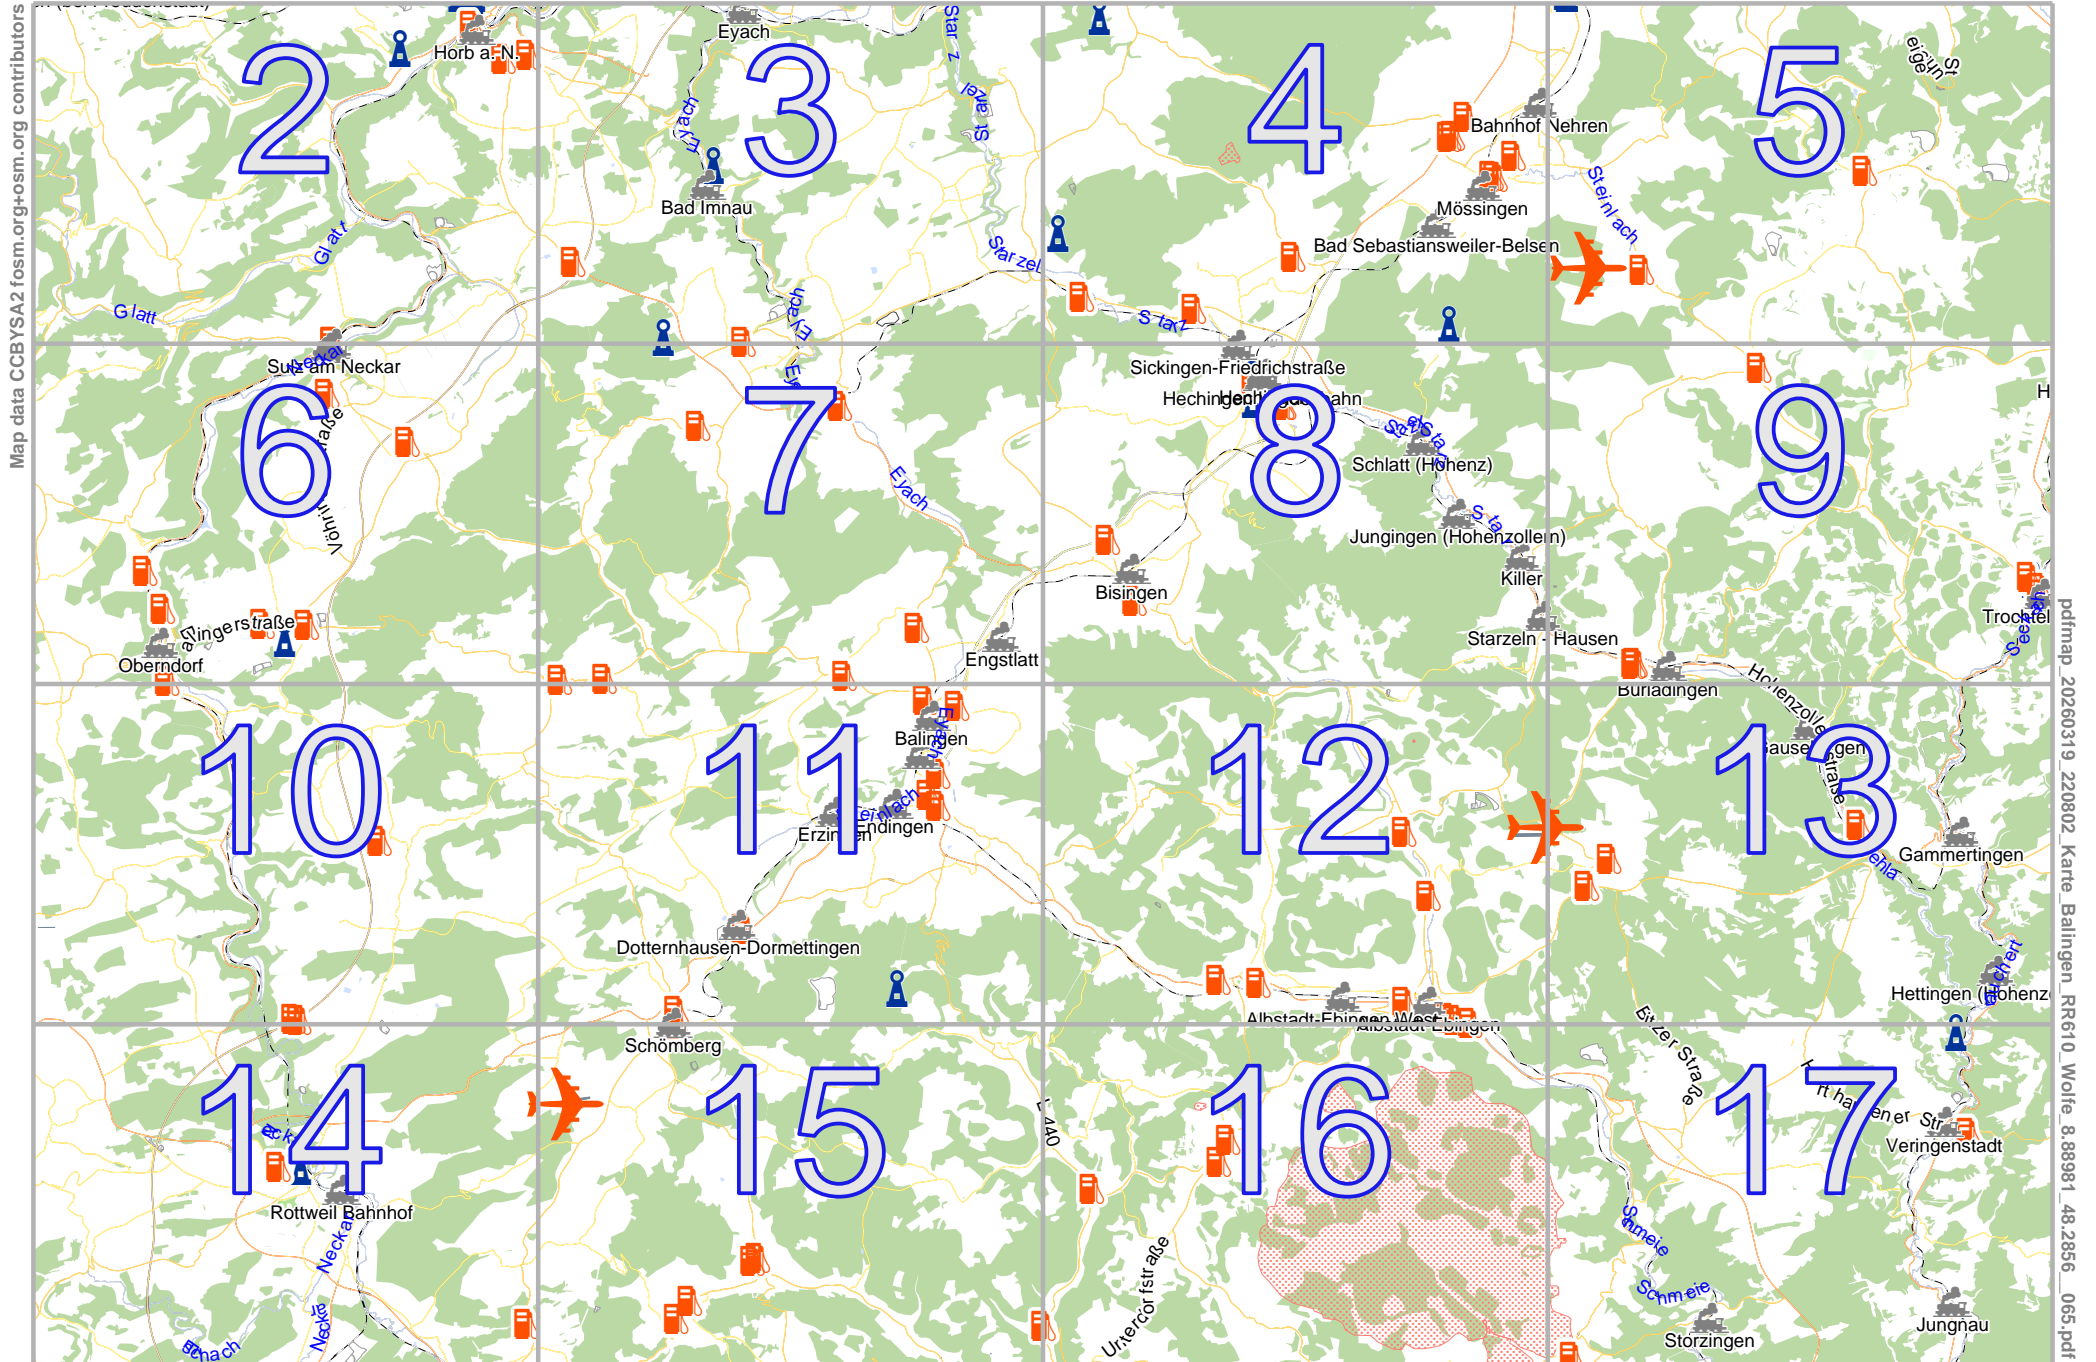

Karte Balingen RR610 Wölfe

lon 9.24959 lat 48.44754

Map data CC BY SA 2 fosm.org+osm.org contributors

pdfmap 20260319_220802 Karte Balingen RR610 Wölfe 8.88981 48.2856 065.pdf

lon 8.53003 lat 48.12379
[nom. scale = 1 / 200000]

Karte Balingen RR610 Wölfe

Map data CCBYSA2 fcsm.org+osm.org contributors

lon 8.53003 lat 48.36660 [nom. scale = 1 / 50000]

lon 8.70992 lat 48.44754

960319_220802_Karte_Balingen_RR610_Wolfe_8.88981_48.2856_065.pdf

0 1000 m 5000 m

Karte Balingen RR610 Wölfe

3

top

Map data © CCBY-SA2 fcsm.org+osm.org contributors

lon 8.70992 lat 48.36660 [nom. scale = 1 / 50000]

lon 8.88981 lat 48.44754

960319_220802_Karte_Balingen_RR610_Wolfe_8.88981_48.2856_065.pdf