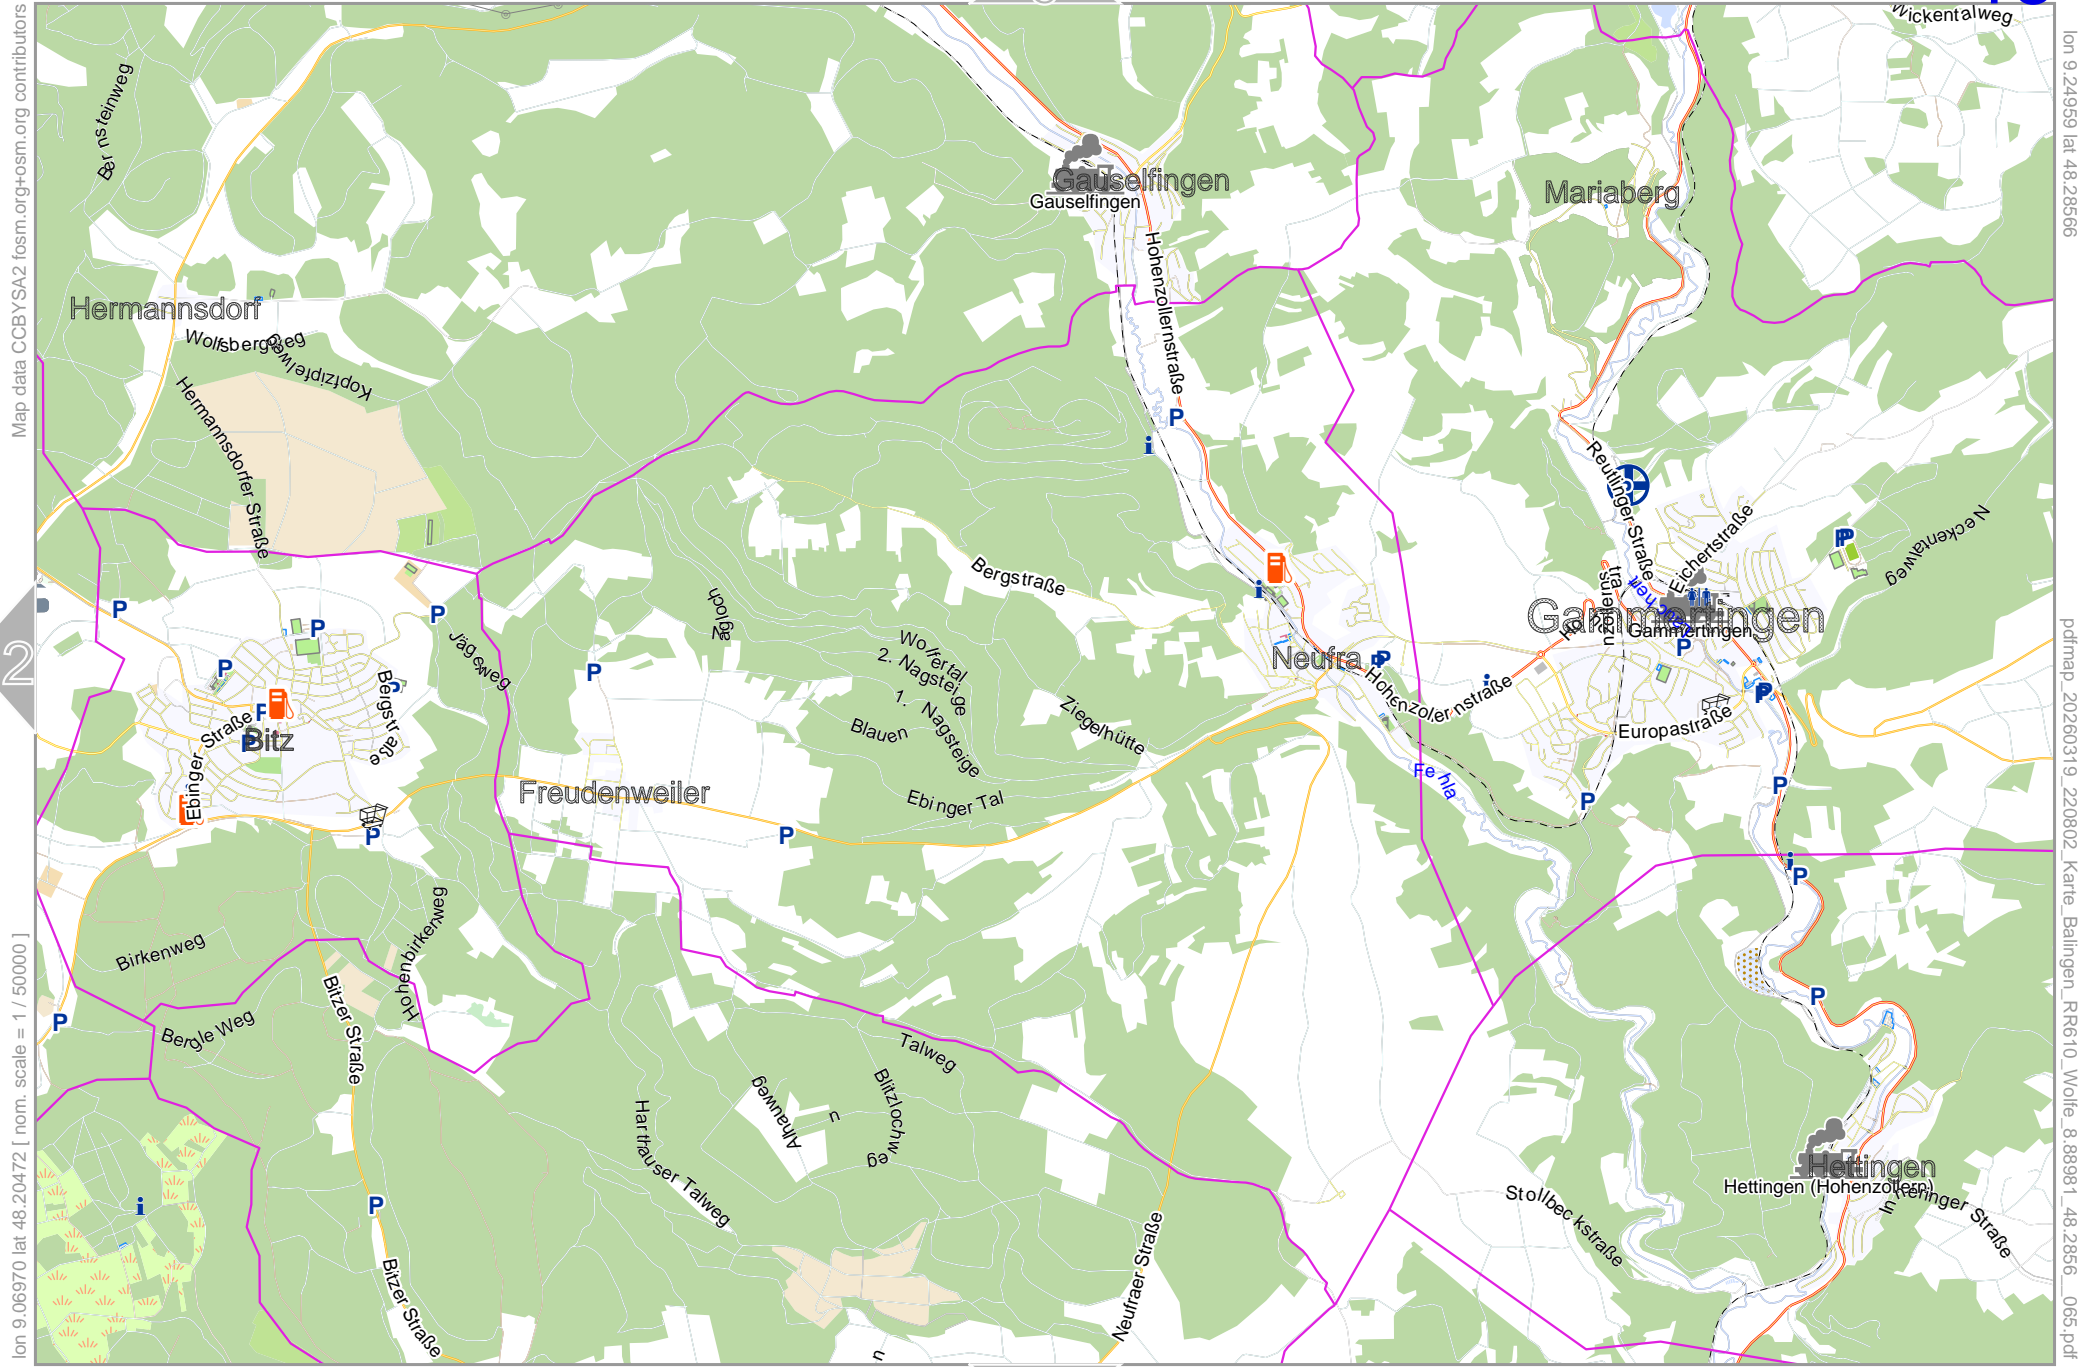

Karte Balingen RR610 Wölfe

Map data CCBYSA2 fcsm.org+osm.org contributors

lon 9.06970 lat 48.20472 [nom. scale = 1 / 50000]

lon 9.24959 lat 48.28566

pdfmap_20260319_220802_Karte_Balingen_RR610_Wolfe_8.88981_48.2856_065.pdf

0 1000 m 5000 m