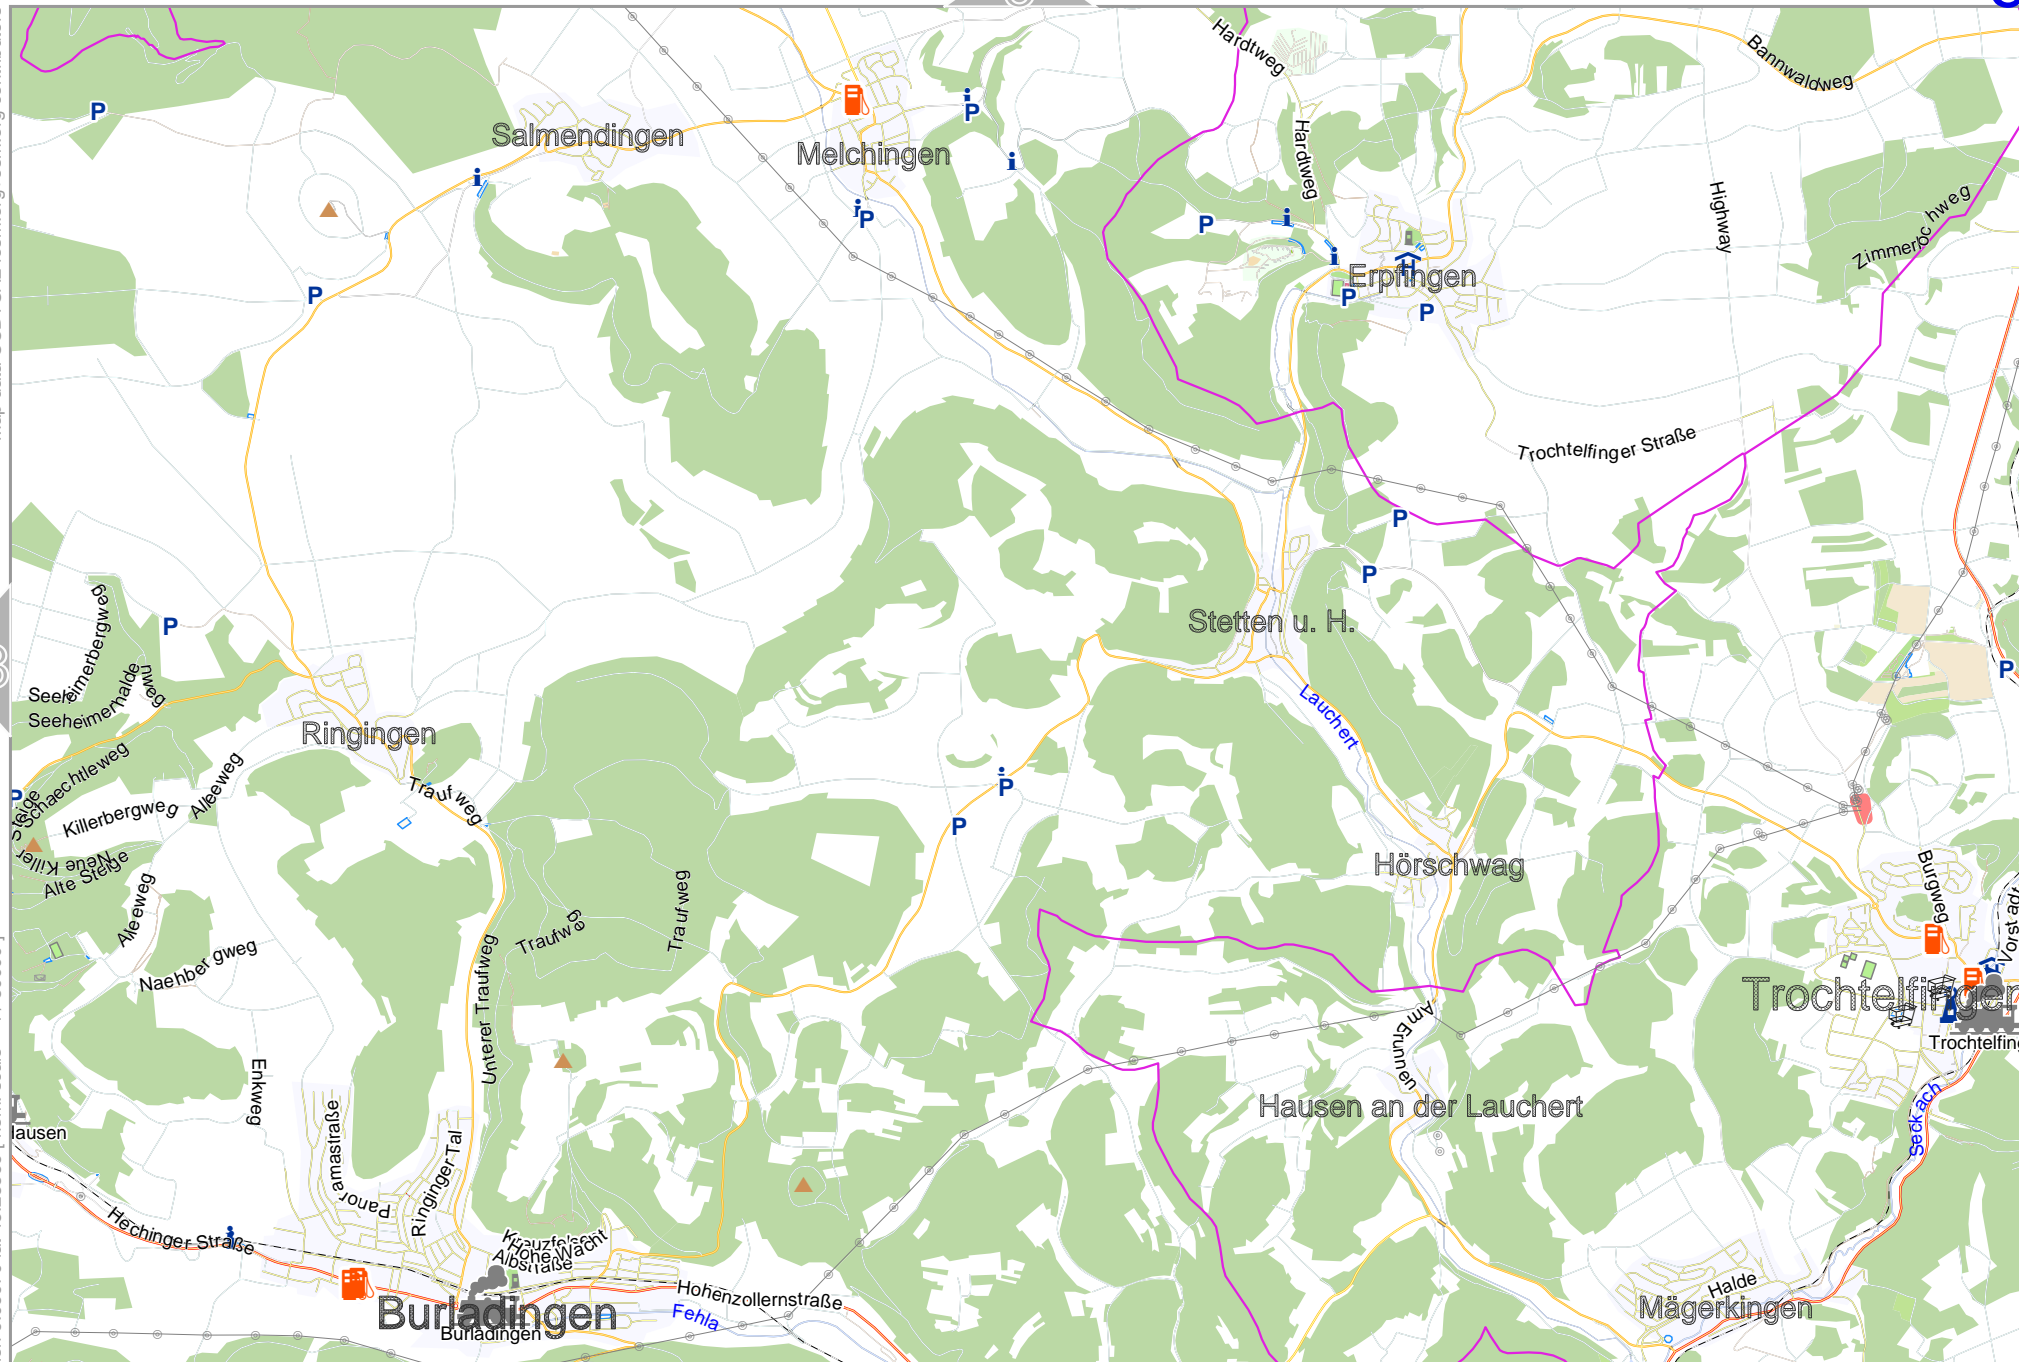

Karte Balingen RR610 Wölfe

Map data CCBY-SA2 foscsm.org+osm.org contributors

lon 9.06970 lat 48.28566 [norm. scale = 1 / 50000]

lon 9.24959 lat 48.36660

pdfmap_20260319_220802_Karte_Balingen_RR610_Woelfe_8.88981_48.2856_065.pdf

0 1000 m 5000 m

5

9

13