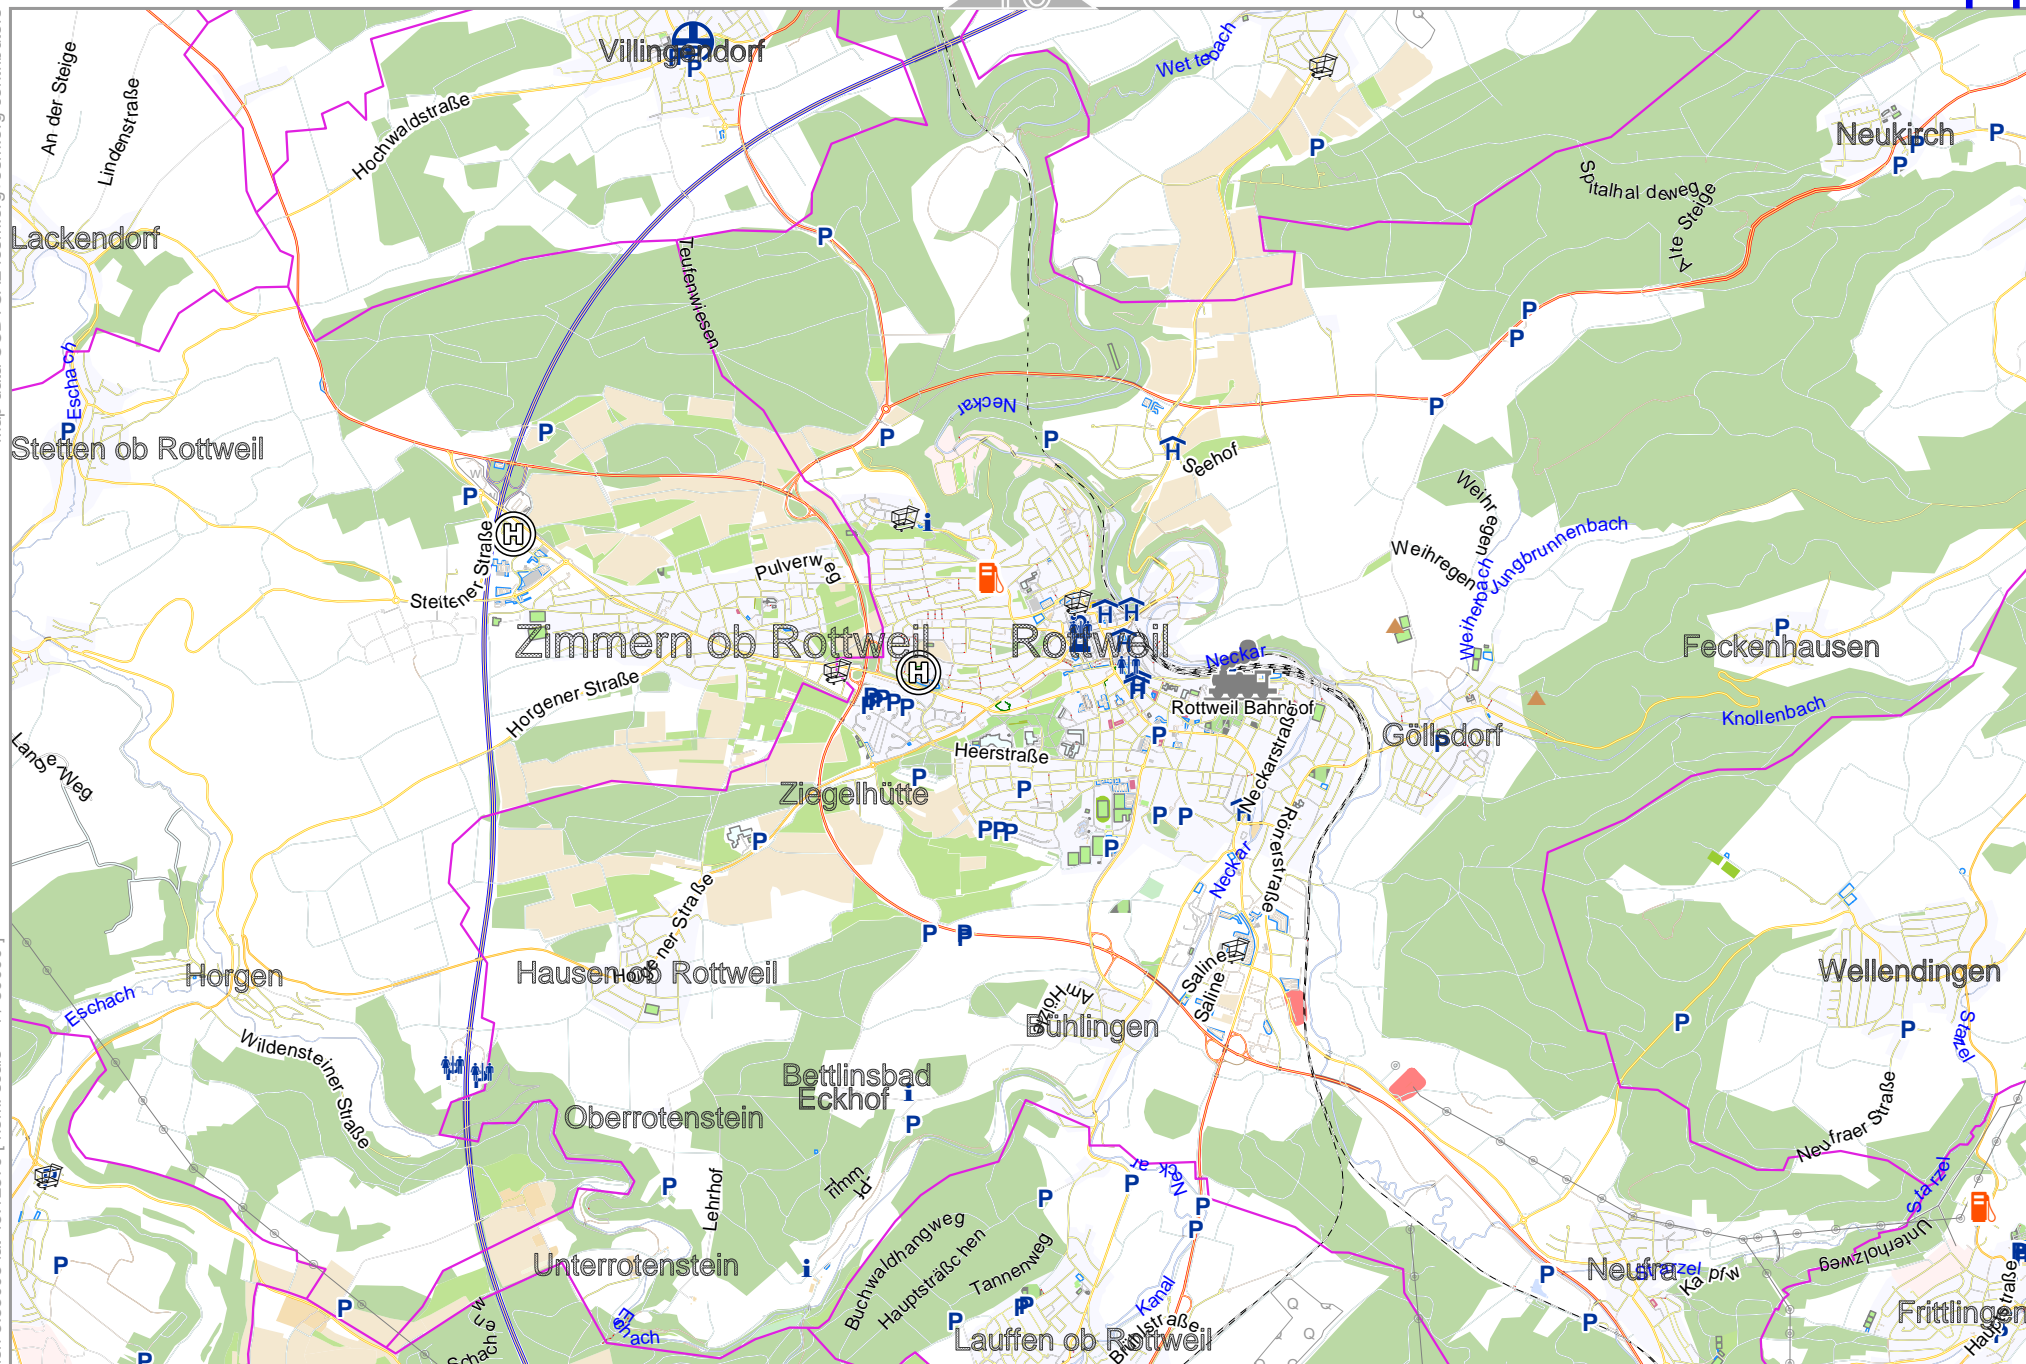

12

lon 9.069770 lat 48.28566

Map data © CCBYSA2 foscsm.org+osm.org contributors

lon 8.88981 lat 48.20472 [nom. scale = 1/50000]

13

960319_220802_Karte_Balingen_RR610_Wolfe_8.88981_48.2856_065.pdf

0 1000 m 5000 m

16

Karte Balingen RR610 Wölfe

Map data CCBYSA2 fcsm.org+osm.org contributors

lon 9.06970 lat 48.20472 [nom. scale = 1 / 50000]

lon 9.24959 lat 48.28566

pdfmap_20260319_220802_Karte_Balingen_RR610_Wolfe_8.88981_48.2856_065.pdf

0 1000 m 5000 m

Map data © OpenStreetMap contributors

lon 8.53003 lat 48.12379 [norm. scale = 1/50000]

0 1000 m 5000 m

lon 8.70992 lat 48.20472

960319_220802_Karte_Balingen_RR610_Woelfe_8.889981_48.2856_065.pdf