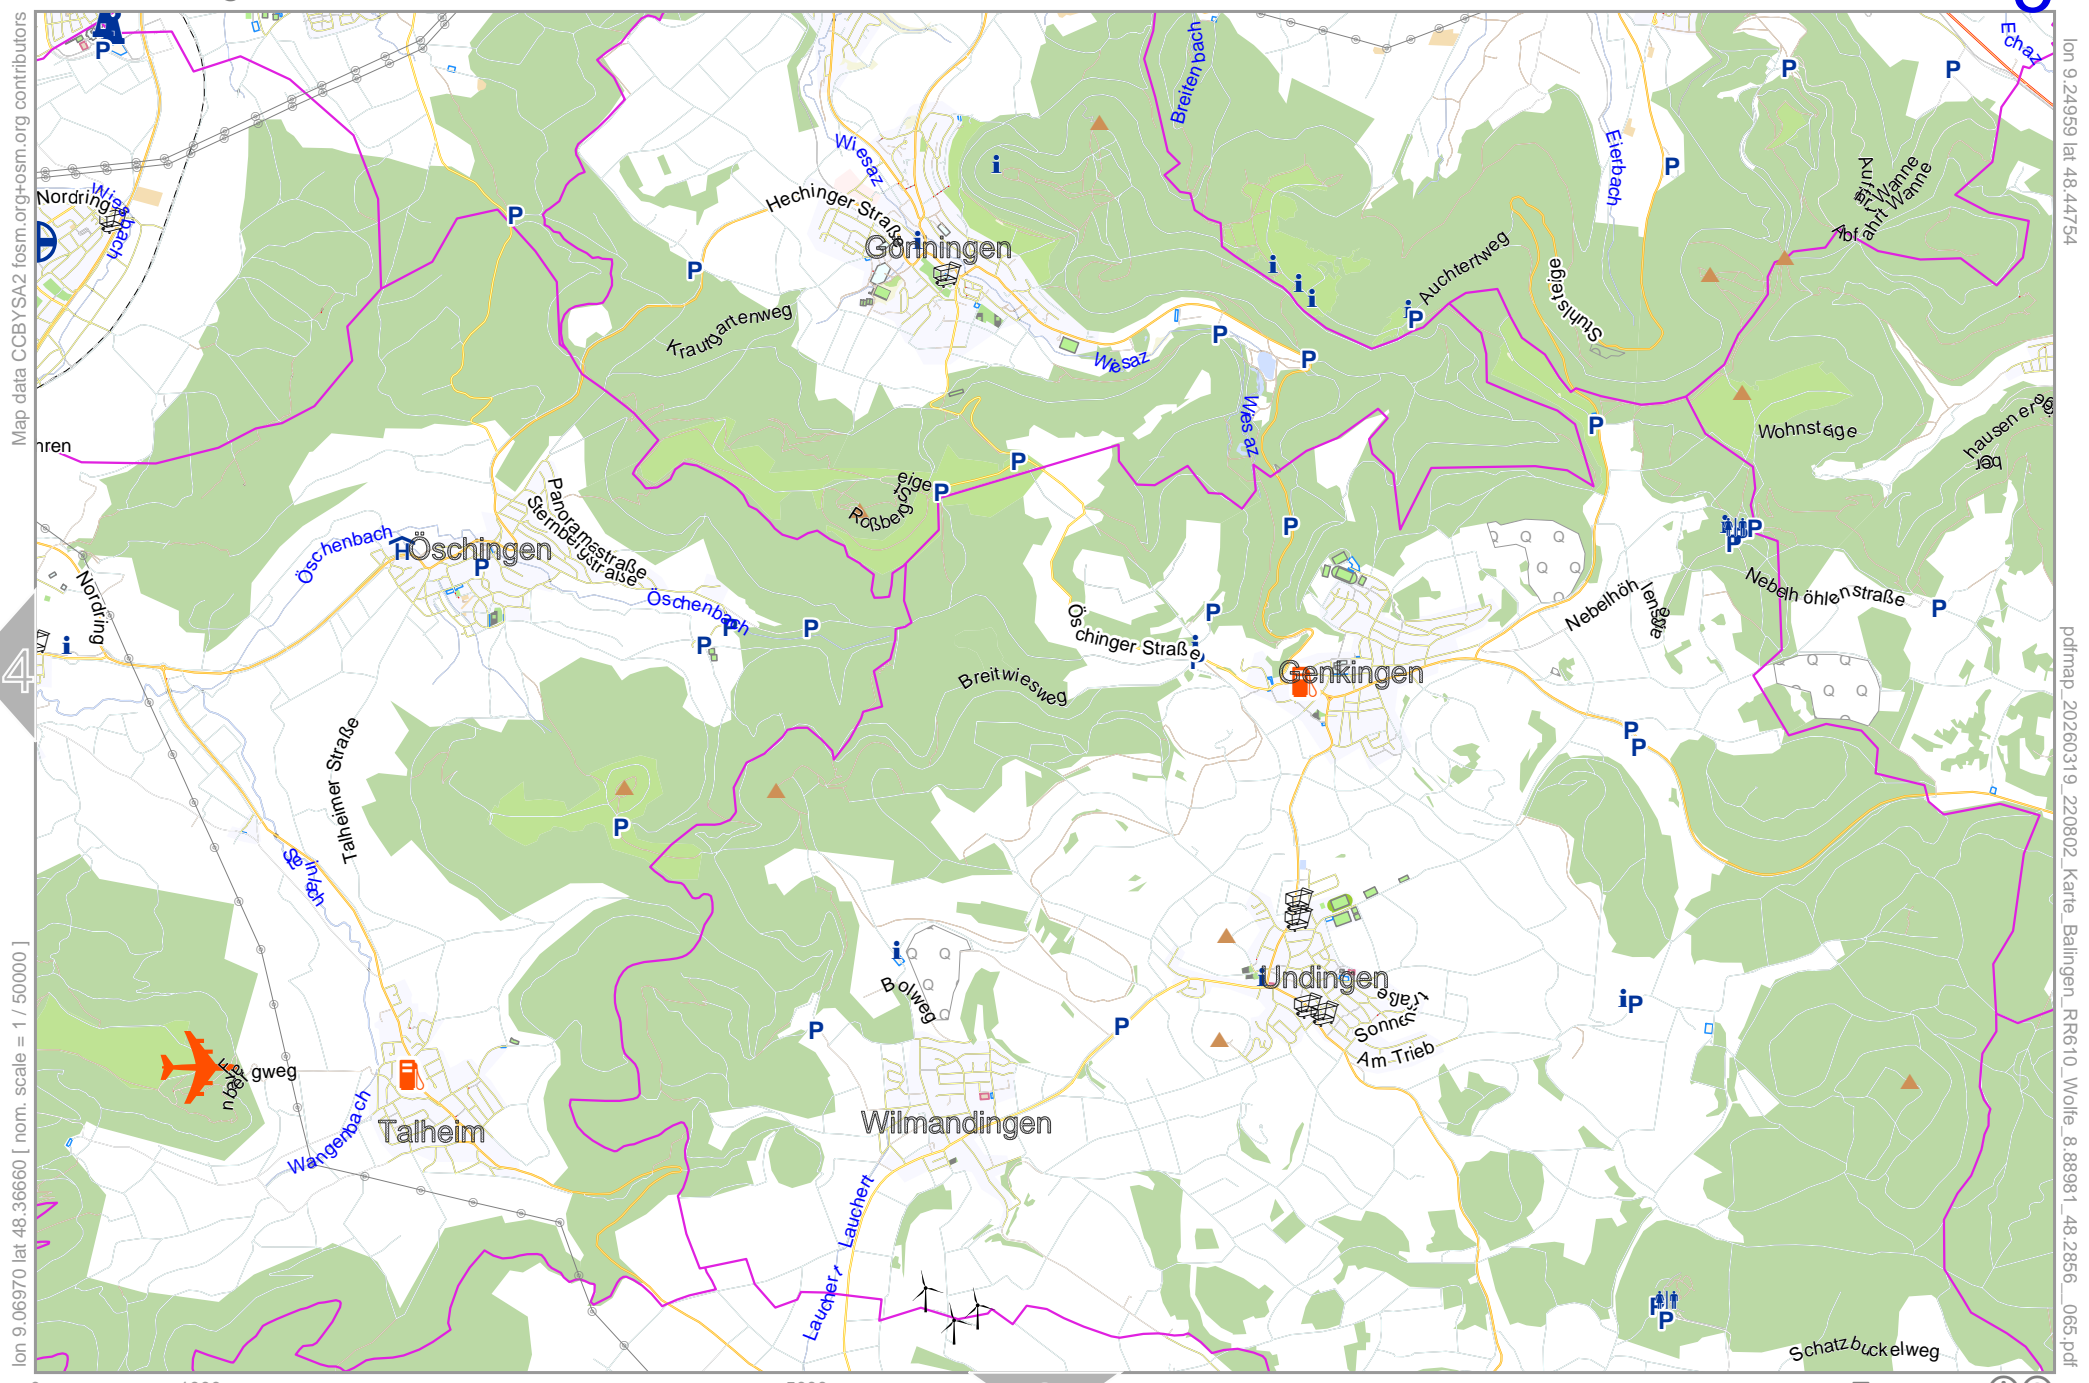

Karte Balingen RR610 Wölfe

Map data CCBYSA2 fscm.org+osm.org contributors

lon 8.88981 lat 48.36660 [norm. scale = 1/50000]

lon 9.06970 lat 48.44754

960319_220802_Karte_Balingen_RR610_Wolfe_8.88981_48.2856_065.pdf

Karte Balingen RR610 Wölfe

5

top

Map data © CCBY-SA2 fscm.org+osm.org contributors

4

lon 9.06970 lat 48.36660 [nom. scale = 1 / 50000]

lon 9.24959 lat 48.44754

pdfmap_20260319_220802_Karte_Balingen_RR610_Wolfe_8.88981_48.2856_065.pdf