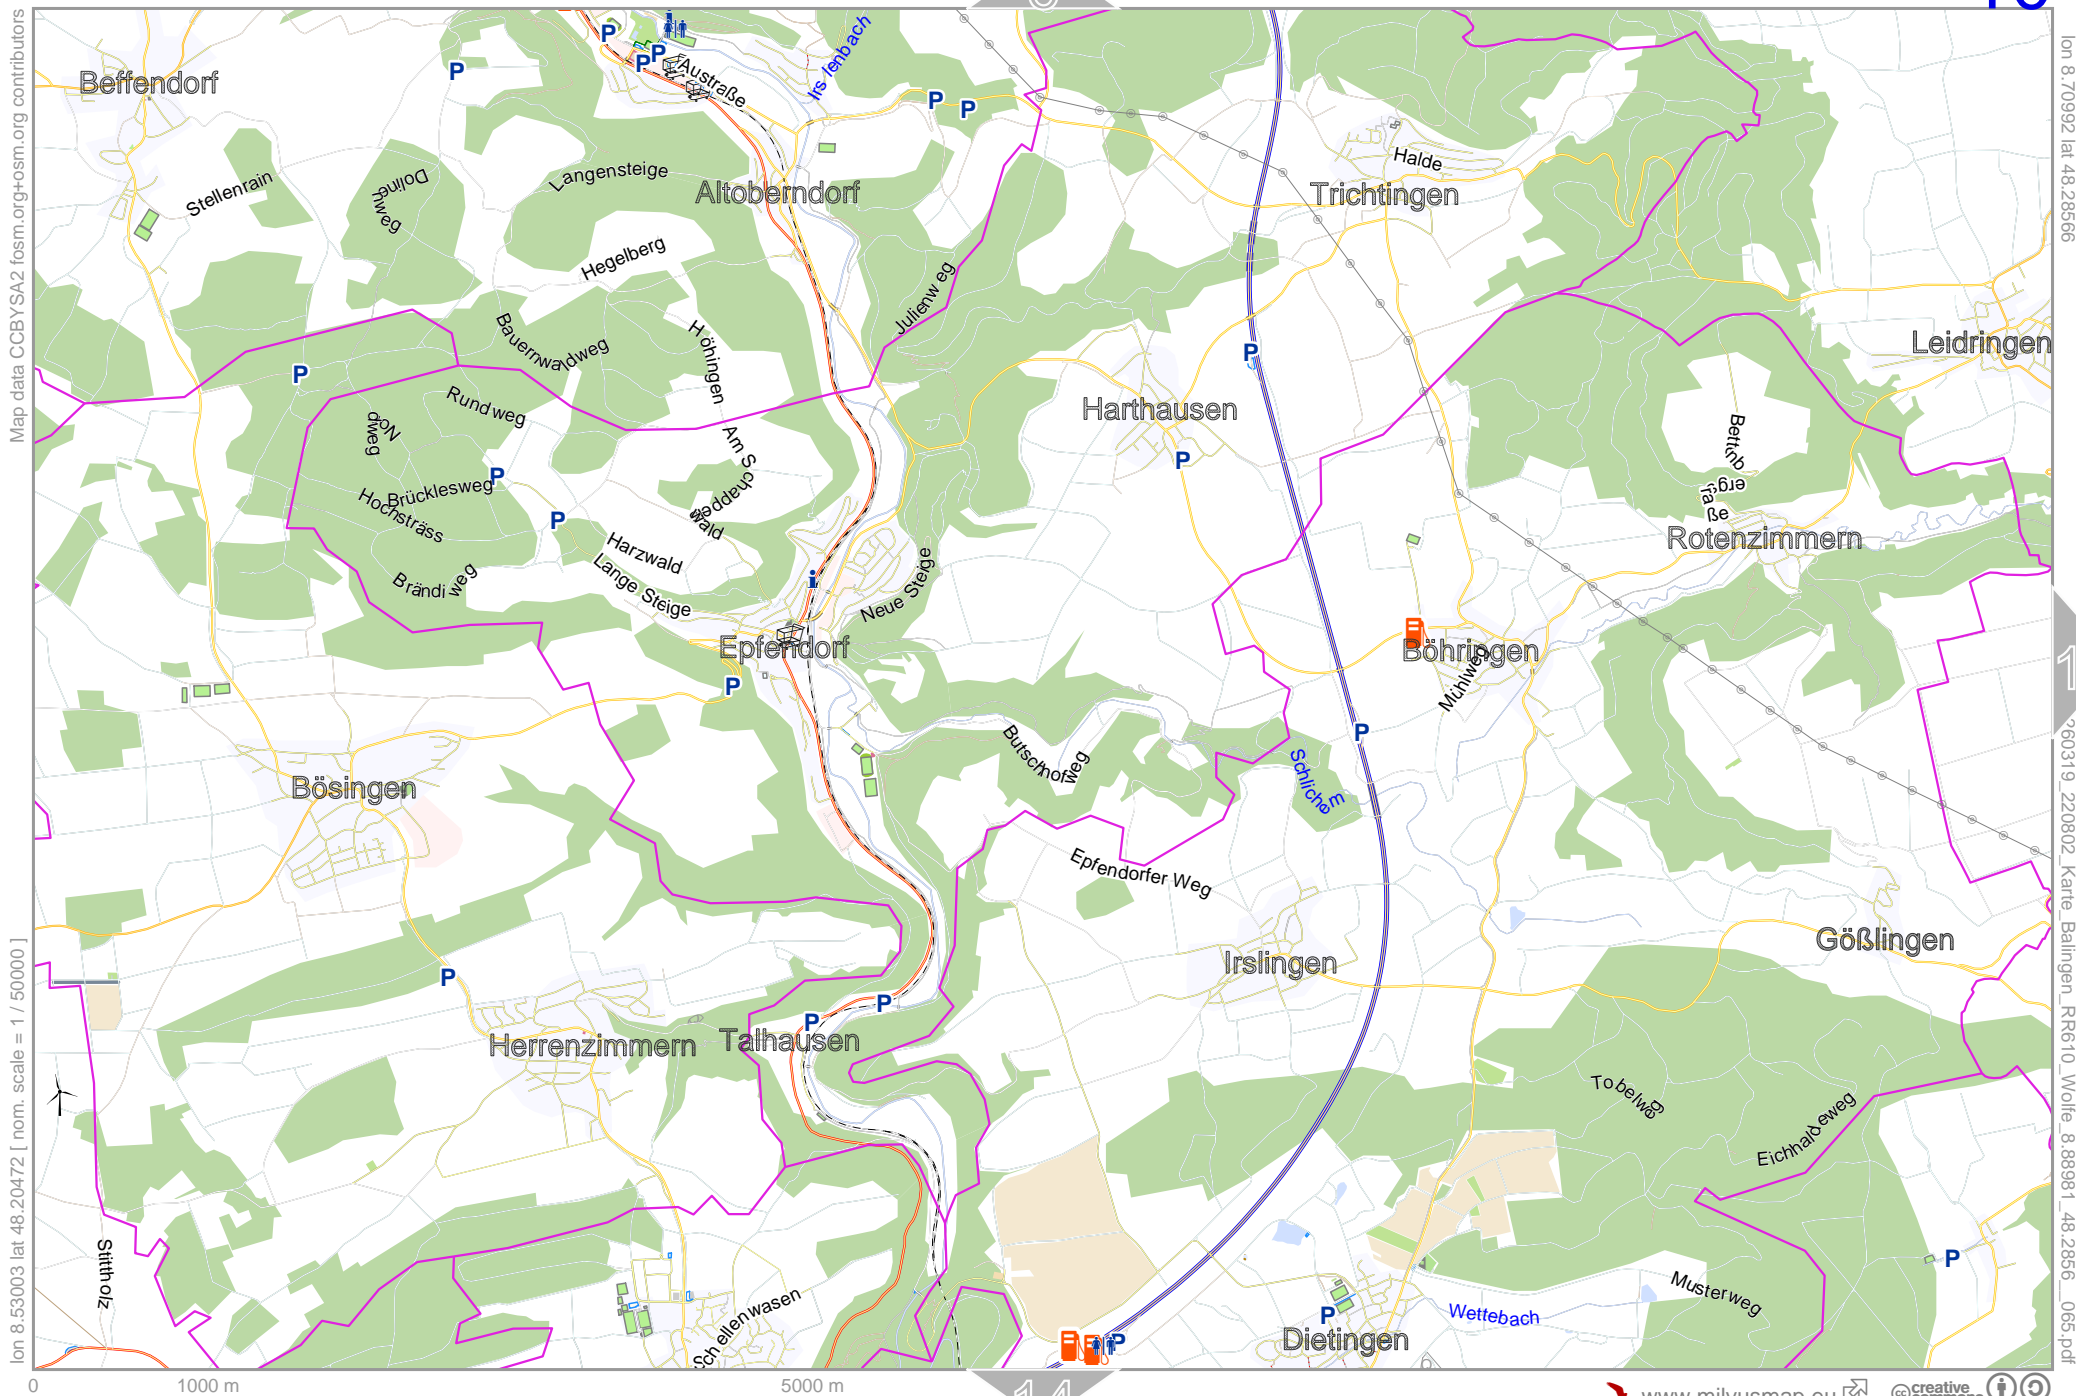

Karte Balingen RR610 Wölfe

10

top

Map data CCBYSA2 foscsm.org+osm.org contributors

lon 8.53003 lat 48.20472 [nom. scale = 1 / 50000]

lon 8.70992 lat 48.28566

960319_220802_Karte_Balingen_RR610_Woelfe_8.88981_48.2856_065.pdf