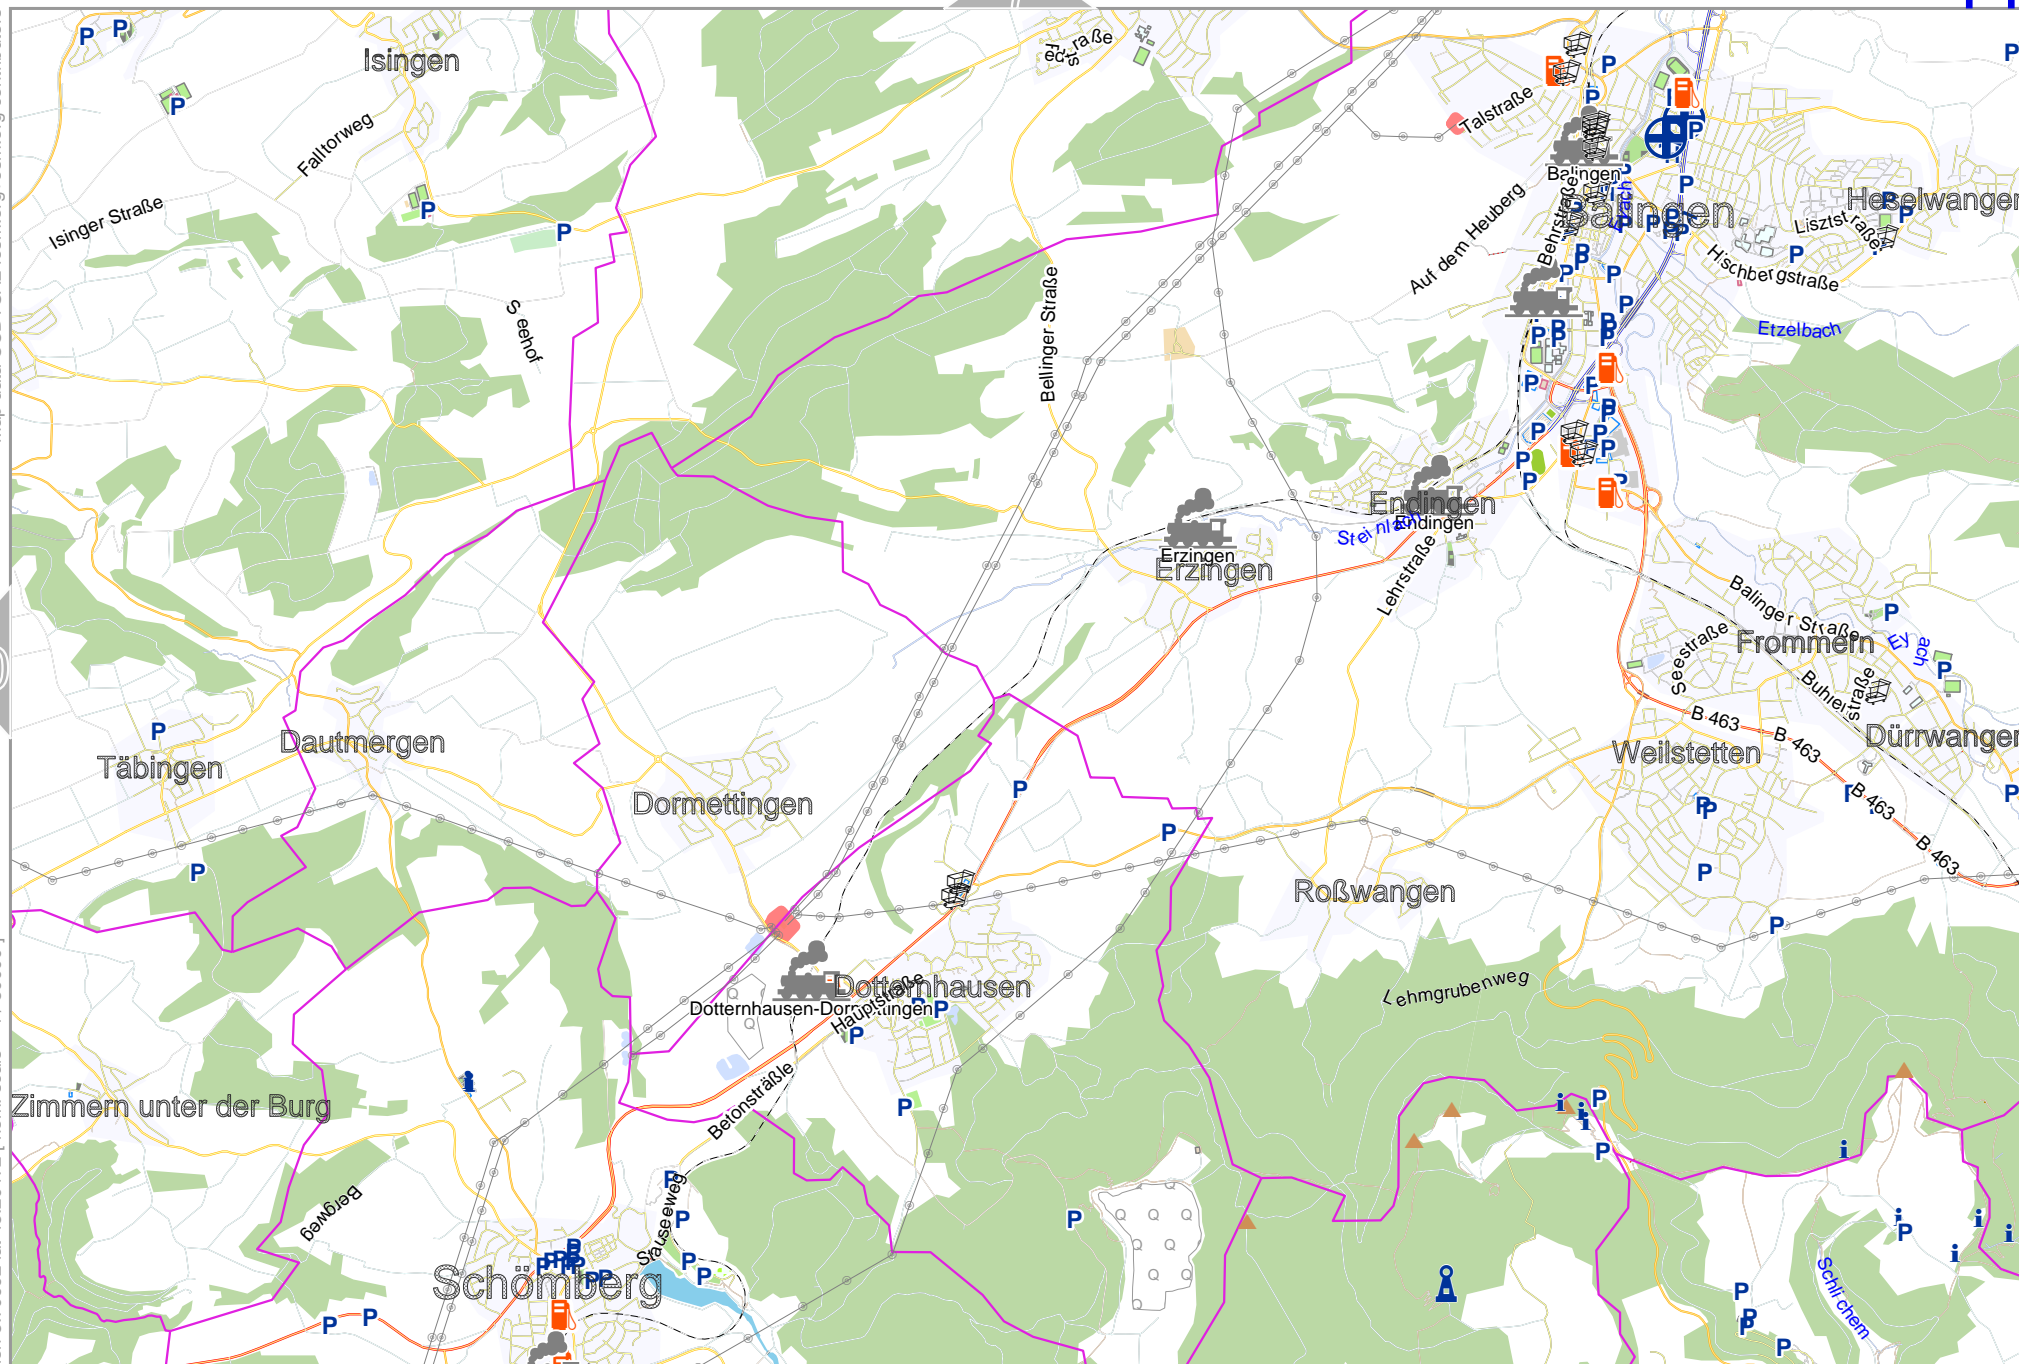

lon 8.53003 lat 48.20472 [nom. scale = 1 / 50000]

lon 8.70992 lat 48.28566

960319_220802_Karte_Balingen_RR610_Woelfe_8.88981_48.2856_065.pdf

Karte Balingen RR610 Wölfe

11

top

Map data © OpenStreetMap contributors

lon 8.70992 lat 48.20472 [nom. scale = 1 / 50000]

lon 8.88981 lat 48.28566

lon 8.70992 lat 48.20472 [nom. scale = 1 / 50000]

www.milvusmap.eu

15

10

12

Karte Balingen RR610 Wölfe