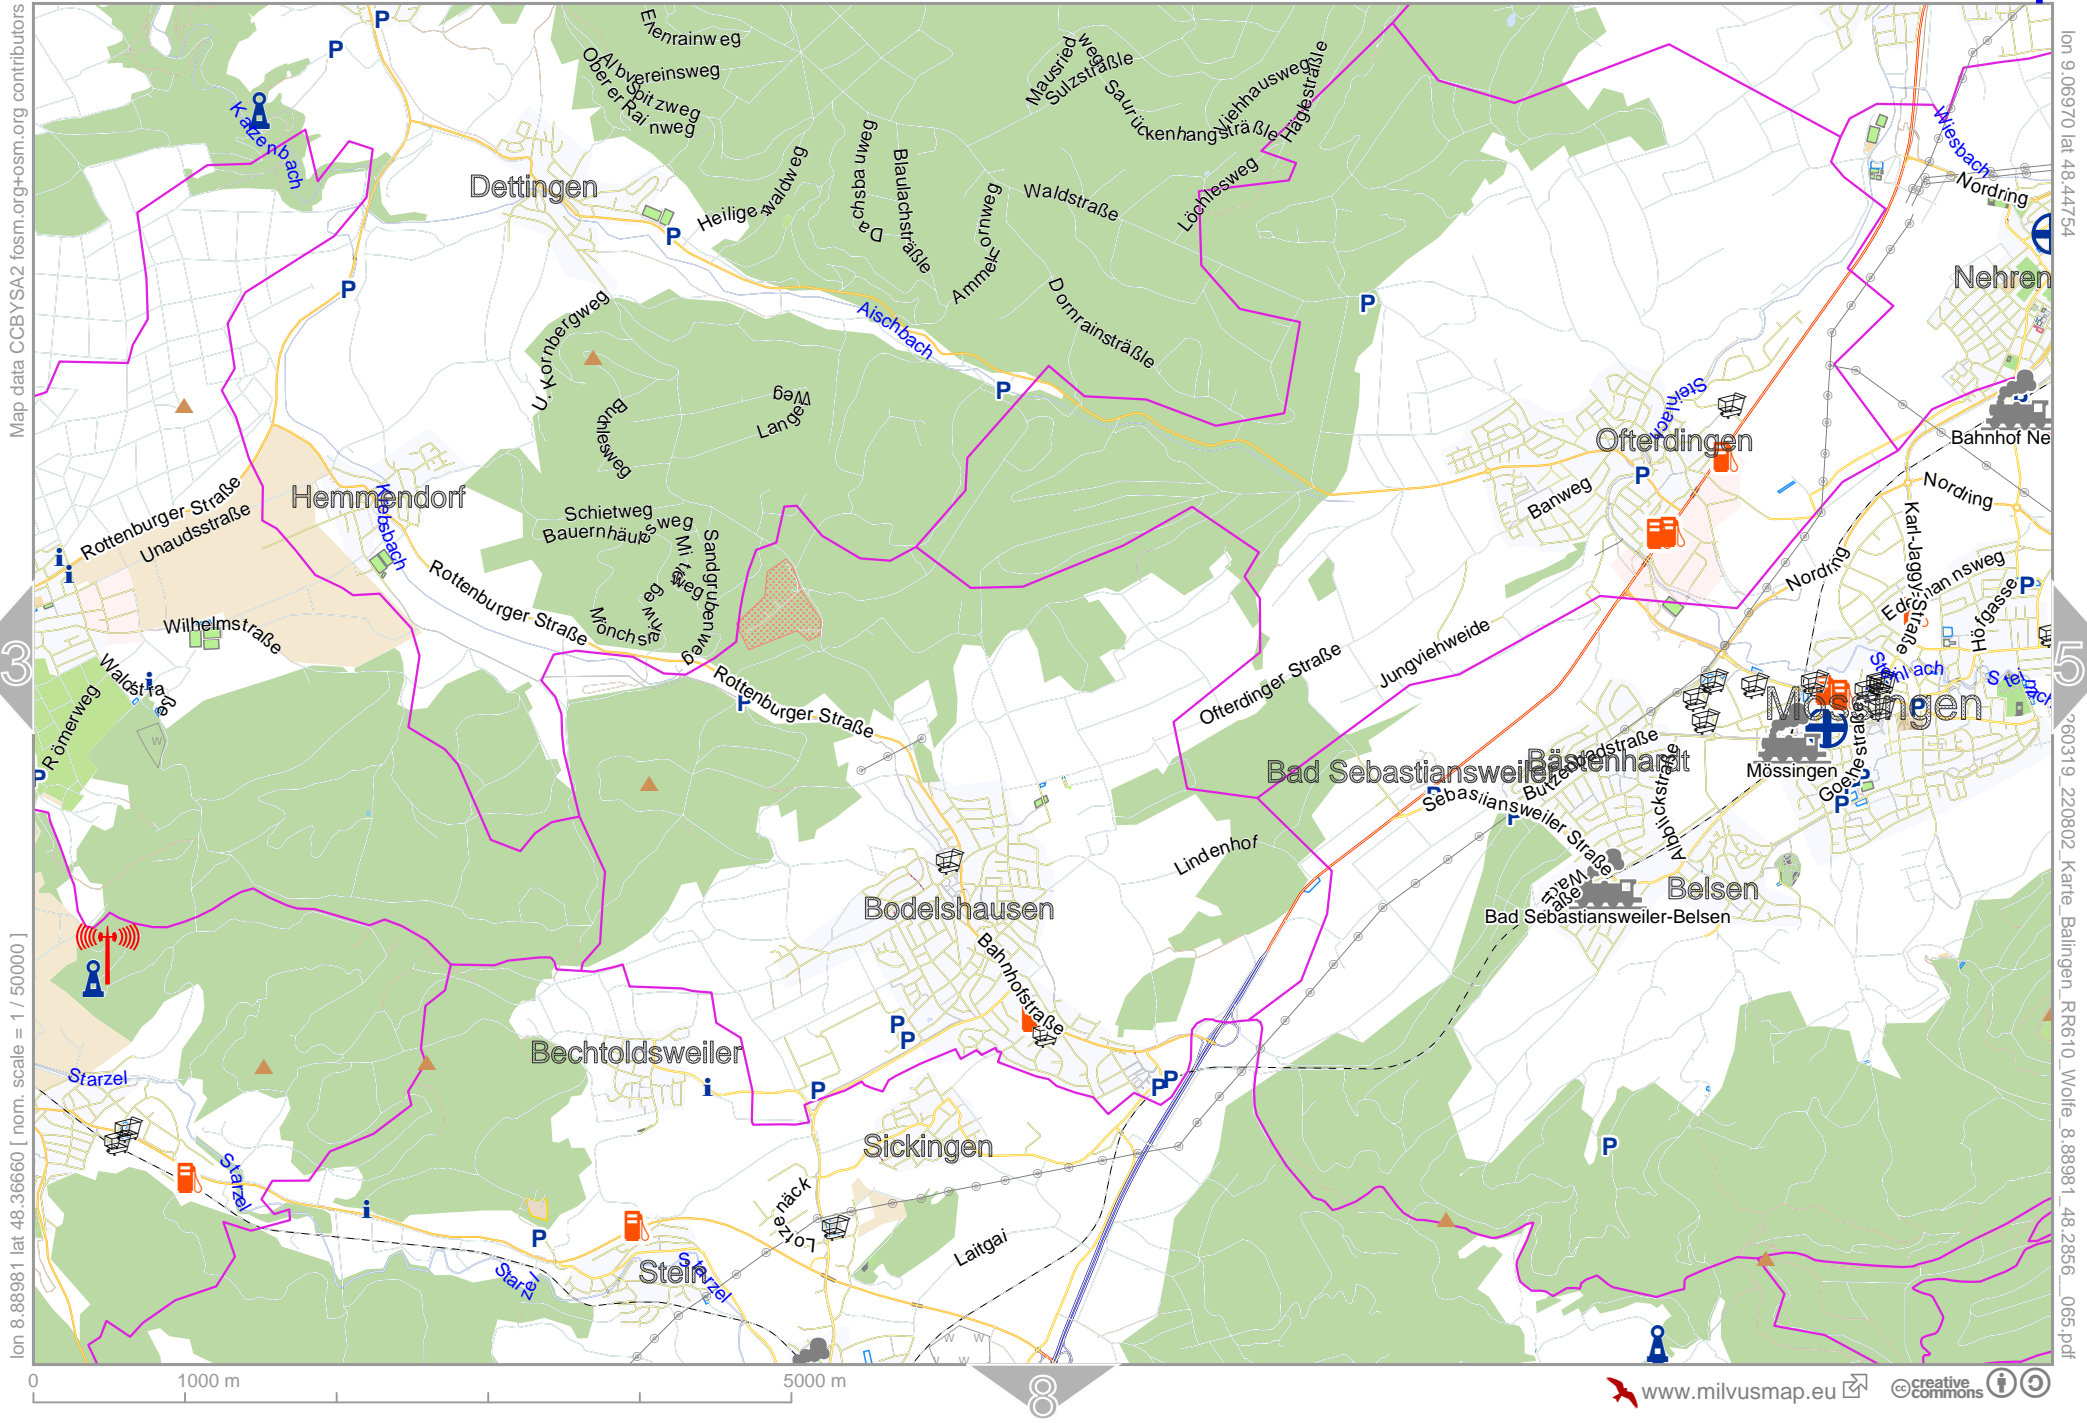

0 1000 m 5000 m

Karte Balingen RR610 Wölfe

3

top

Map data © CCBY-SA2 fcsm.org+osm.org contributors

lon 8.70992 lat 48.36660 [nom. scale = 1 / 50000]

lon 8.88981 lat 48.44754

960319_220802_Karte_Balingen_RR610_Wolfe_8.88981_48.2856_065.pdf

Karte Balingen RR610 Wölfe

Map data CCBYSA2 fscm.org+osm.org contributors

lon 8.88981 lat 48.36660 [norm. scale = 1/50000]

lon 9.06970 lat 48.44754

960319_220802_Karte_Balingen_RR610_Wolfe_8.88981_48.2856_065.pdf