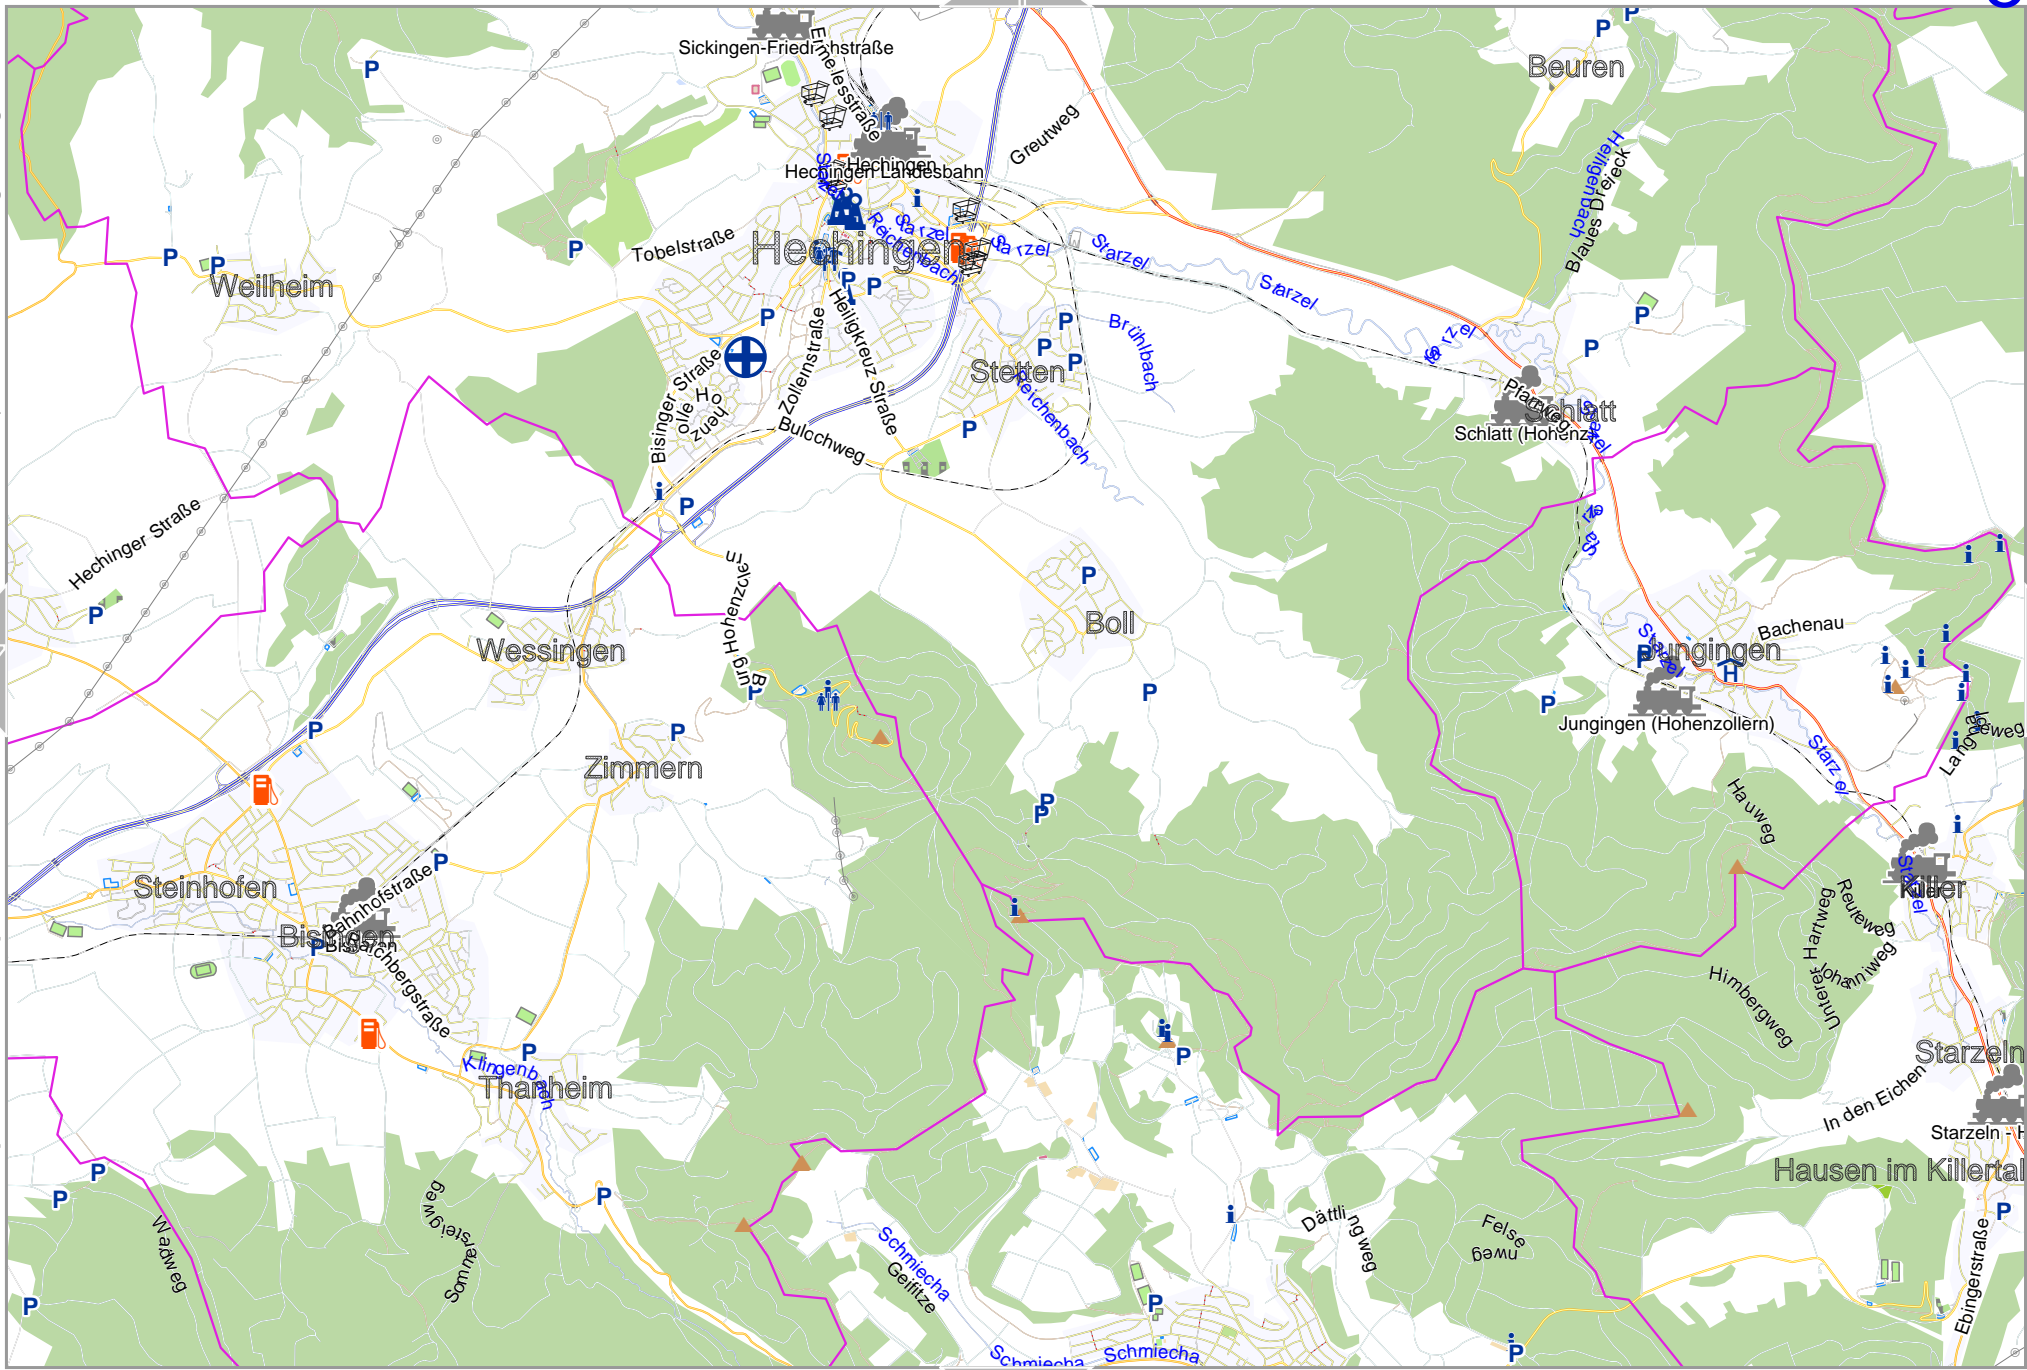

0 1000 m 5000 m

Karte Balingen RR610 Wölfe

Map data © CCBYSA2 fcsm.org+osm.org contributors

lon 9.069770 lat 48.36660

960319_220802_Karte_Balingen_RR610_Wolfe_8.889981_48.2856_065.pdf

lon 8.88981 lat 48.28566 [nom. scale = 1/50000]