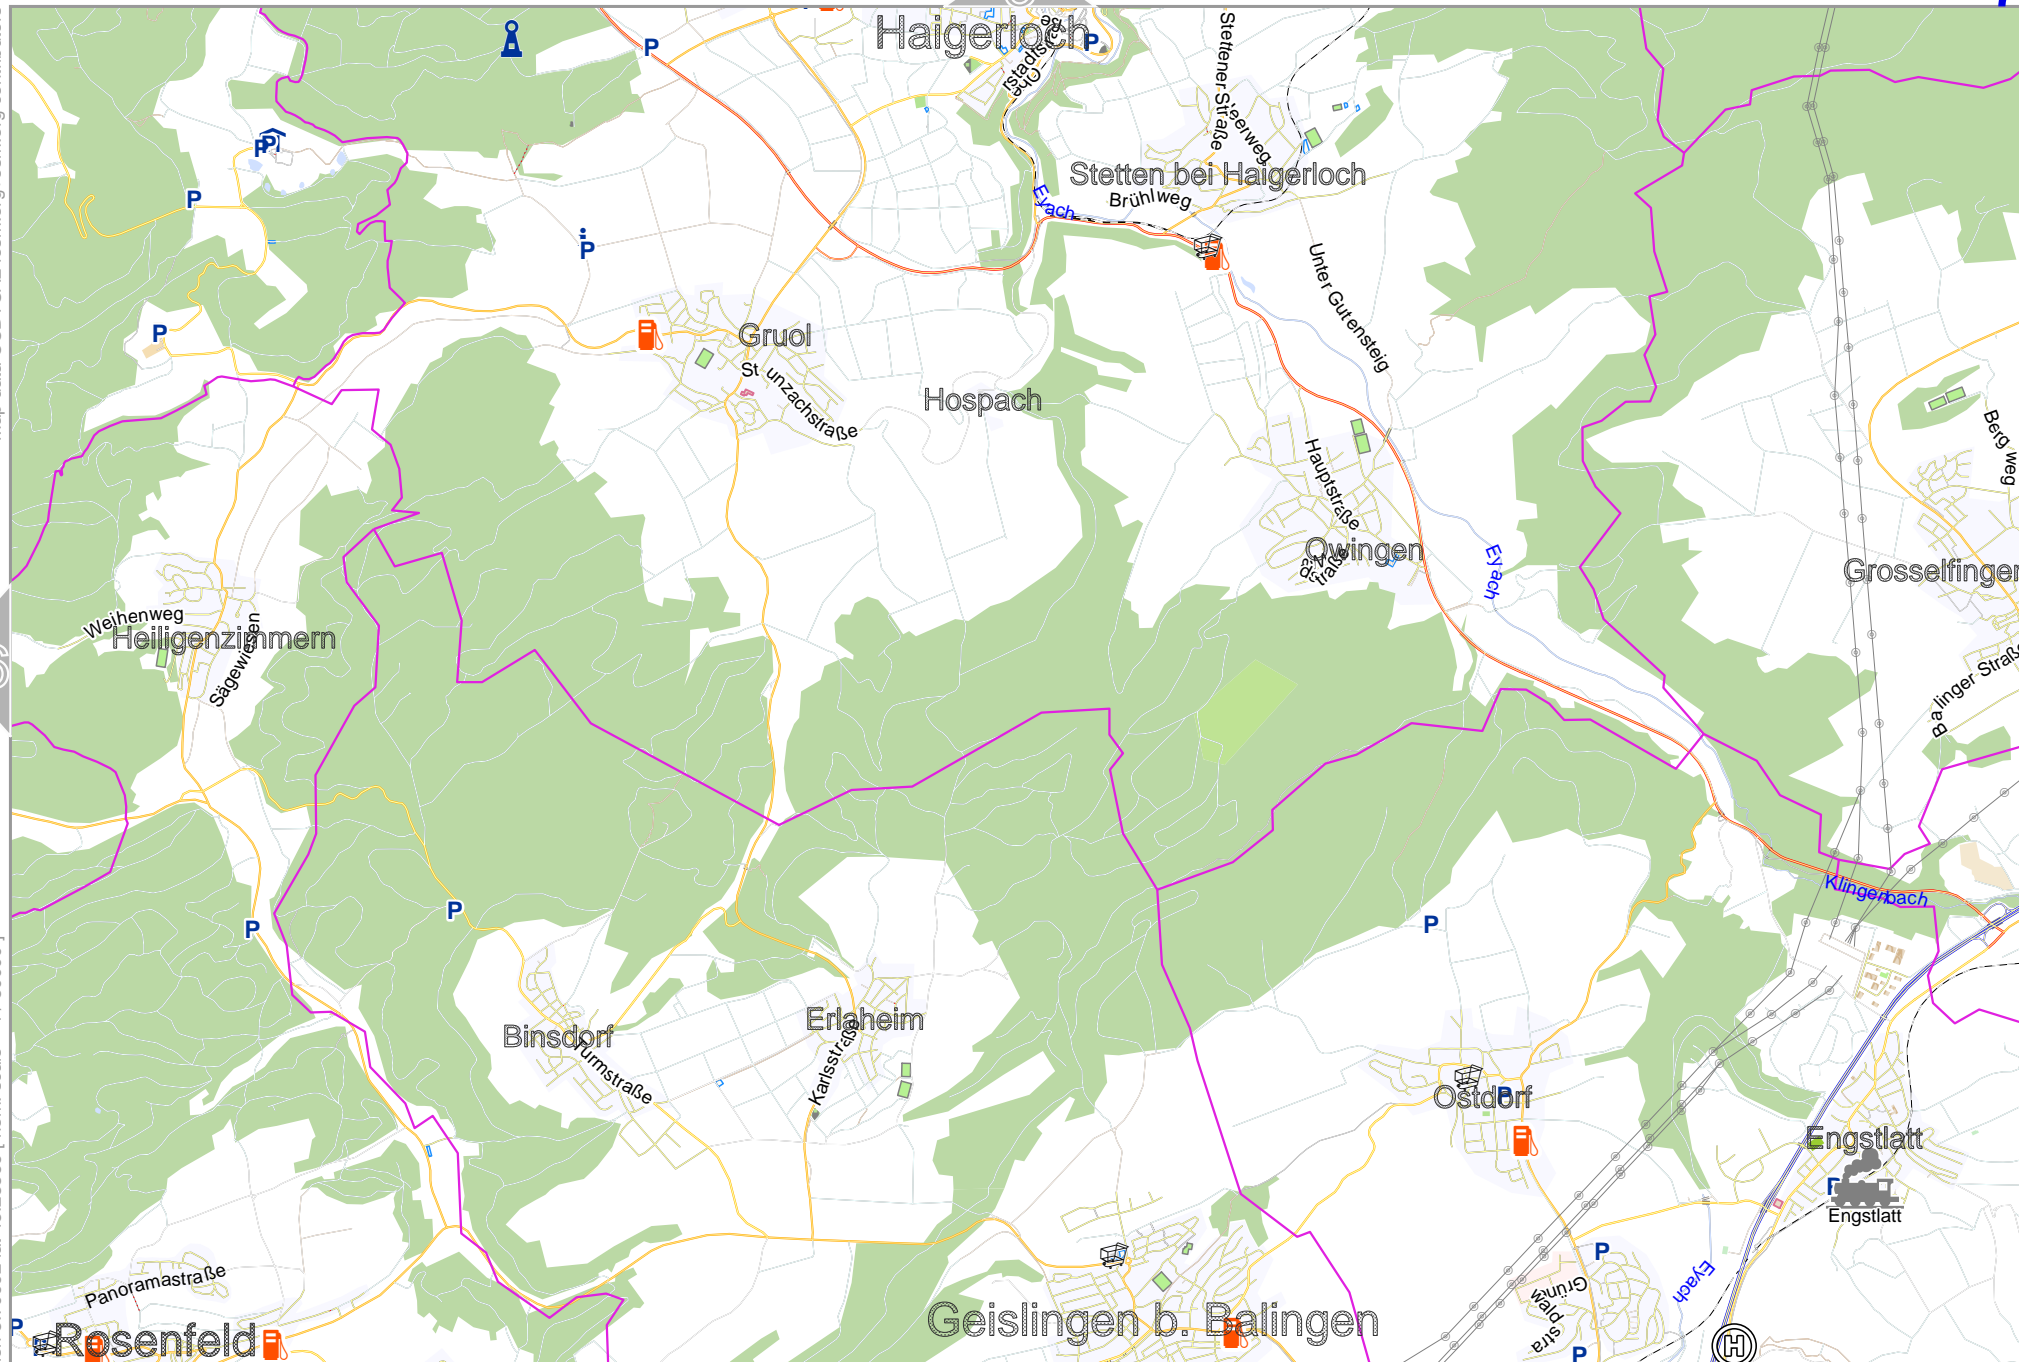

0 1000 m 5000 m

Karte Balingen RR610 Wölfe

Map data CCBYSA2 fosc.m.org+osm.org contributors

lon 8.70992 lat 48.28566 [nom. scale = 1 / 50000]

lon 8.88981 lat 48.36660

960319_220802_Karte_Balingen_RR610_Wolfe_8.88981_48.2856_065.pdf