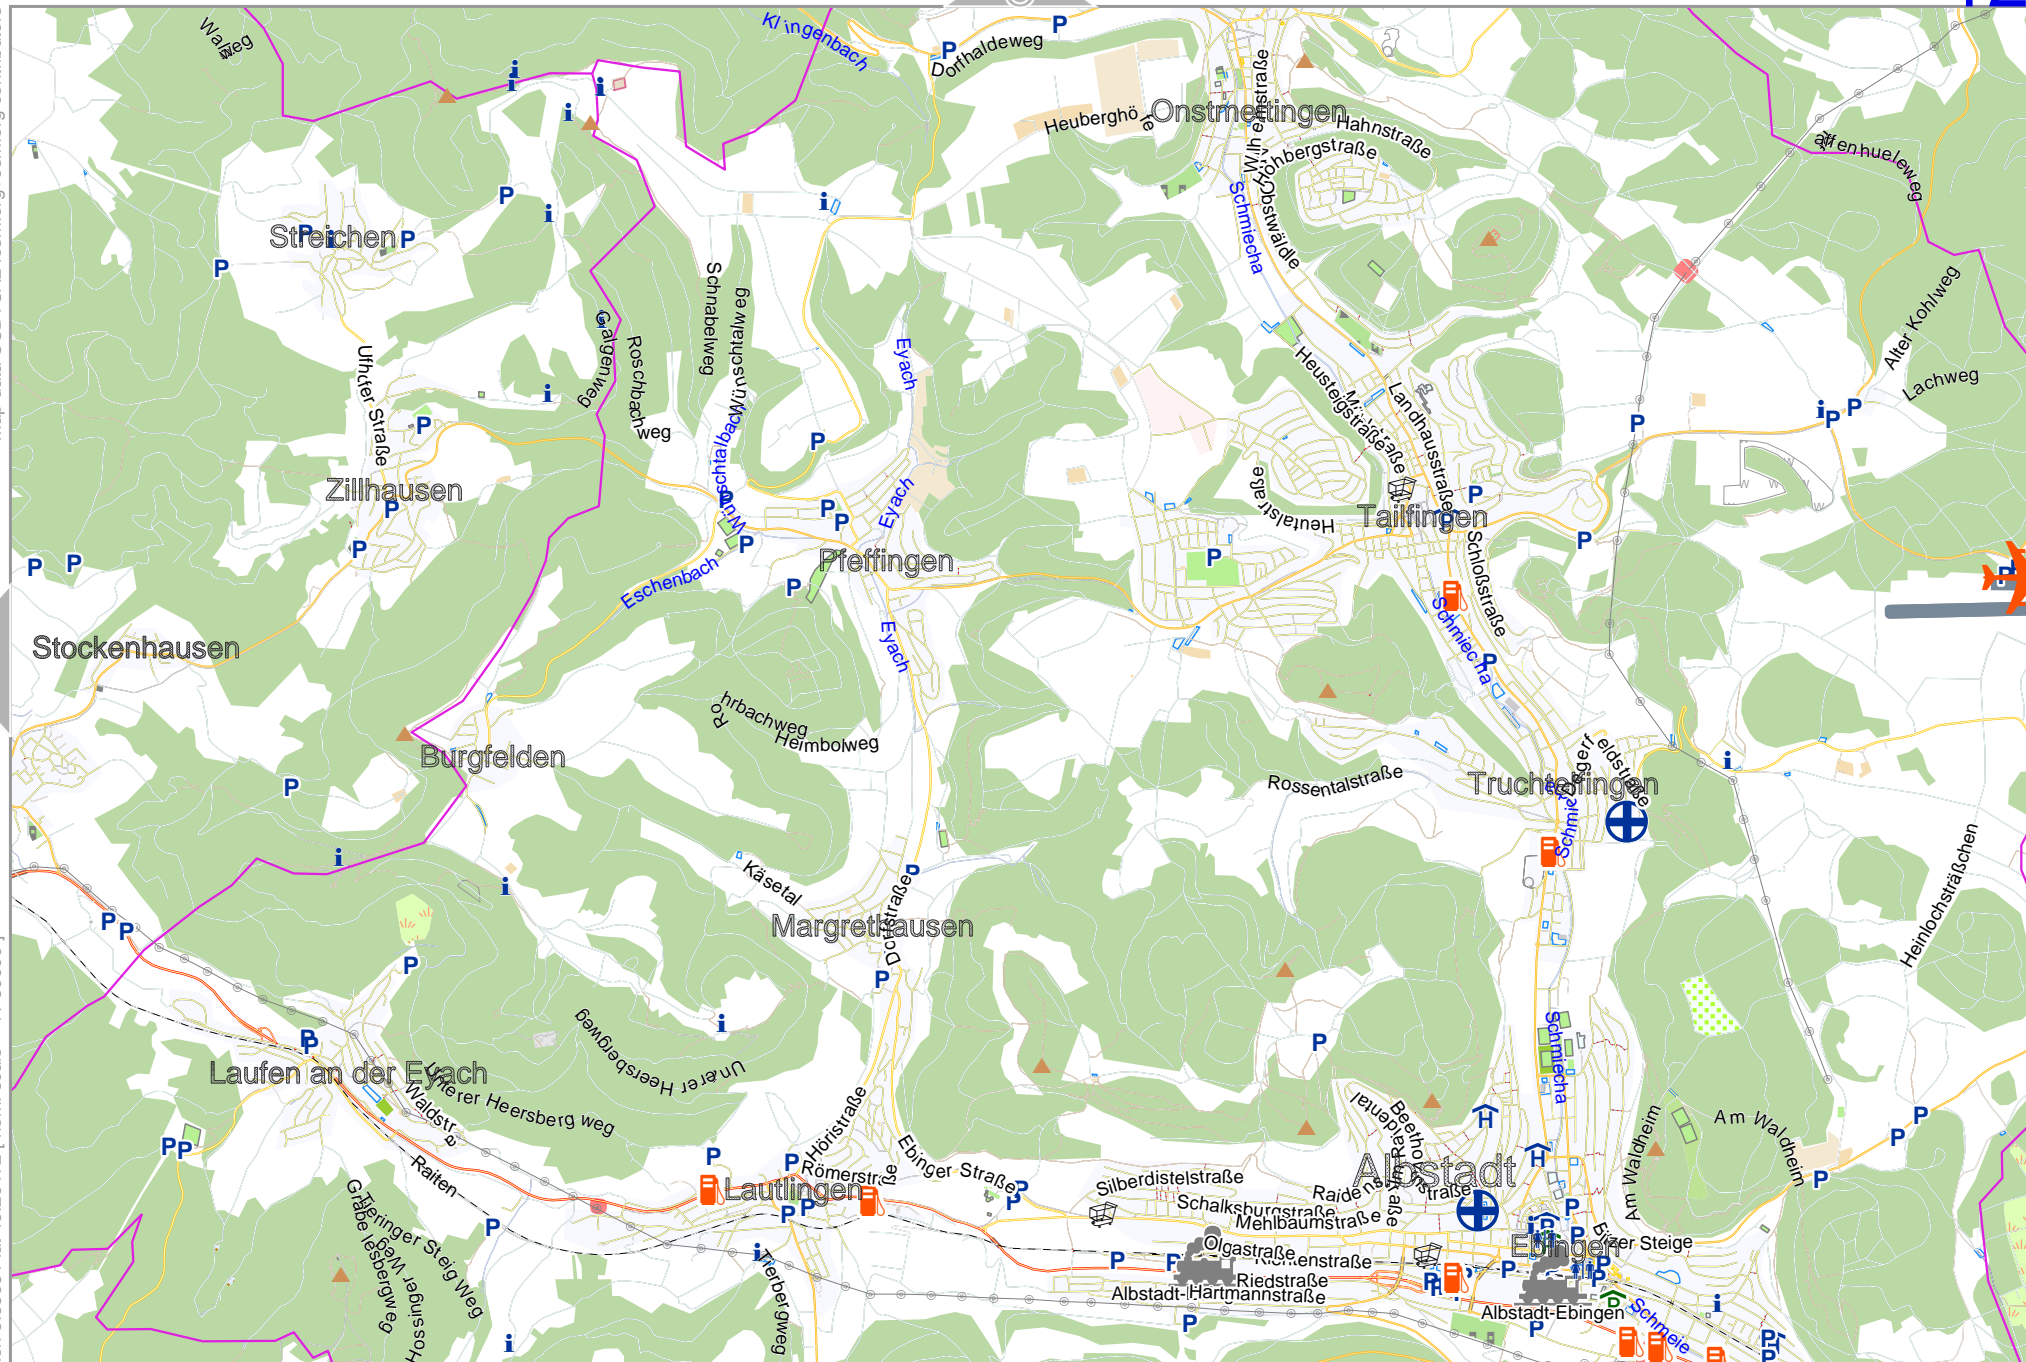

Karte Balingen RR610 Wölfe

12

lon 9.069770 lat 48.28566

Map data © CCBYSA2 foscsm.org+osm.org contributors

lon 8.88981 lat 48.20472 [nom. scale = 1/50000]

13

960319_220802_Karte_Balingen_RR610_Wolfe_8.88981_48.2856_065.pdf

0 1000 m 5000 m

16