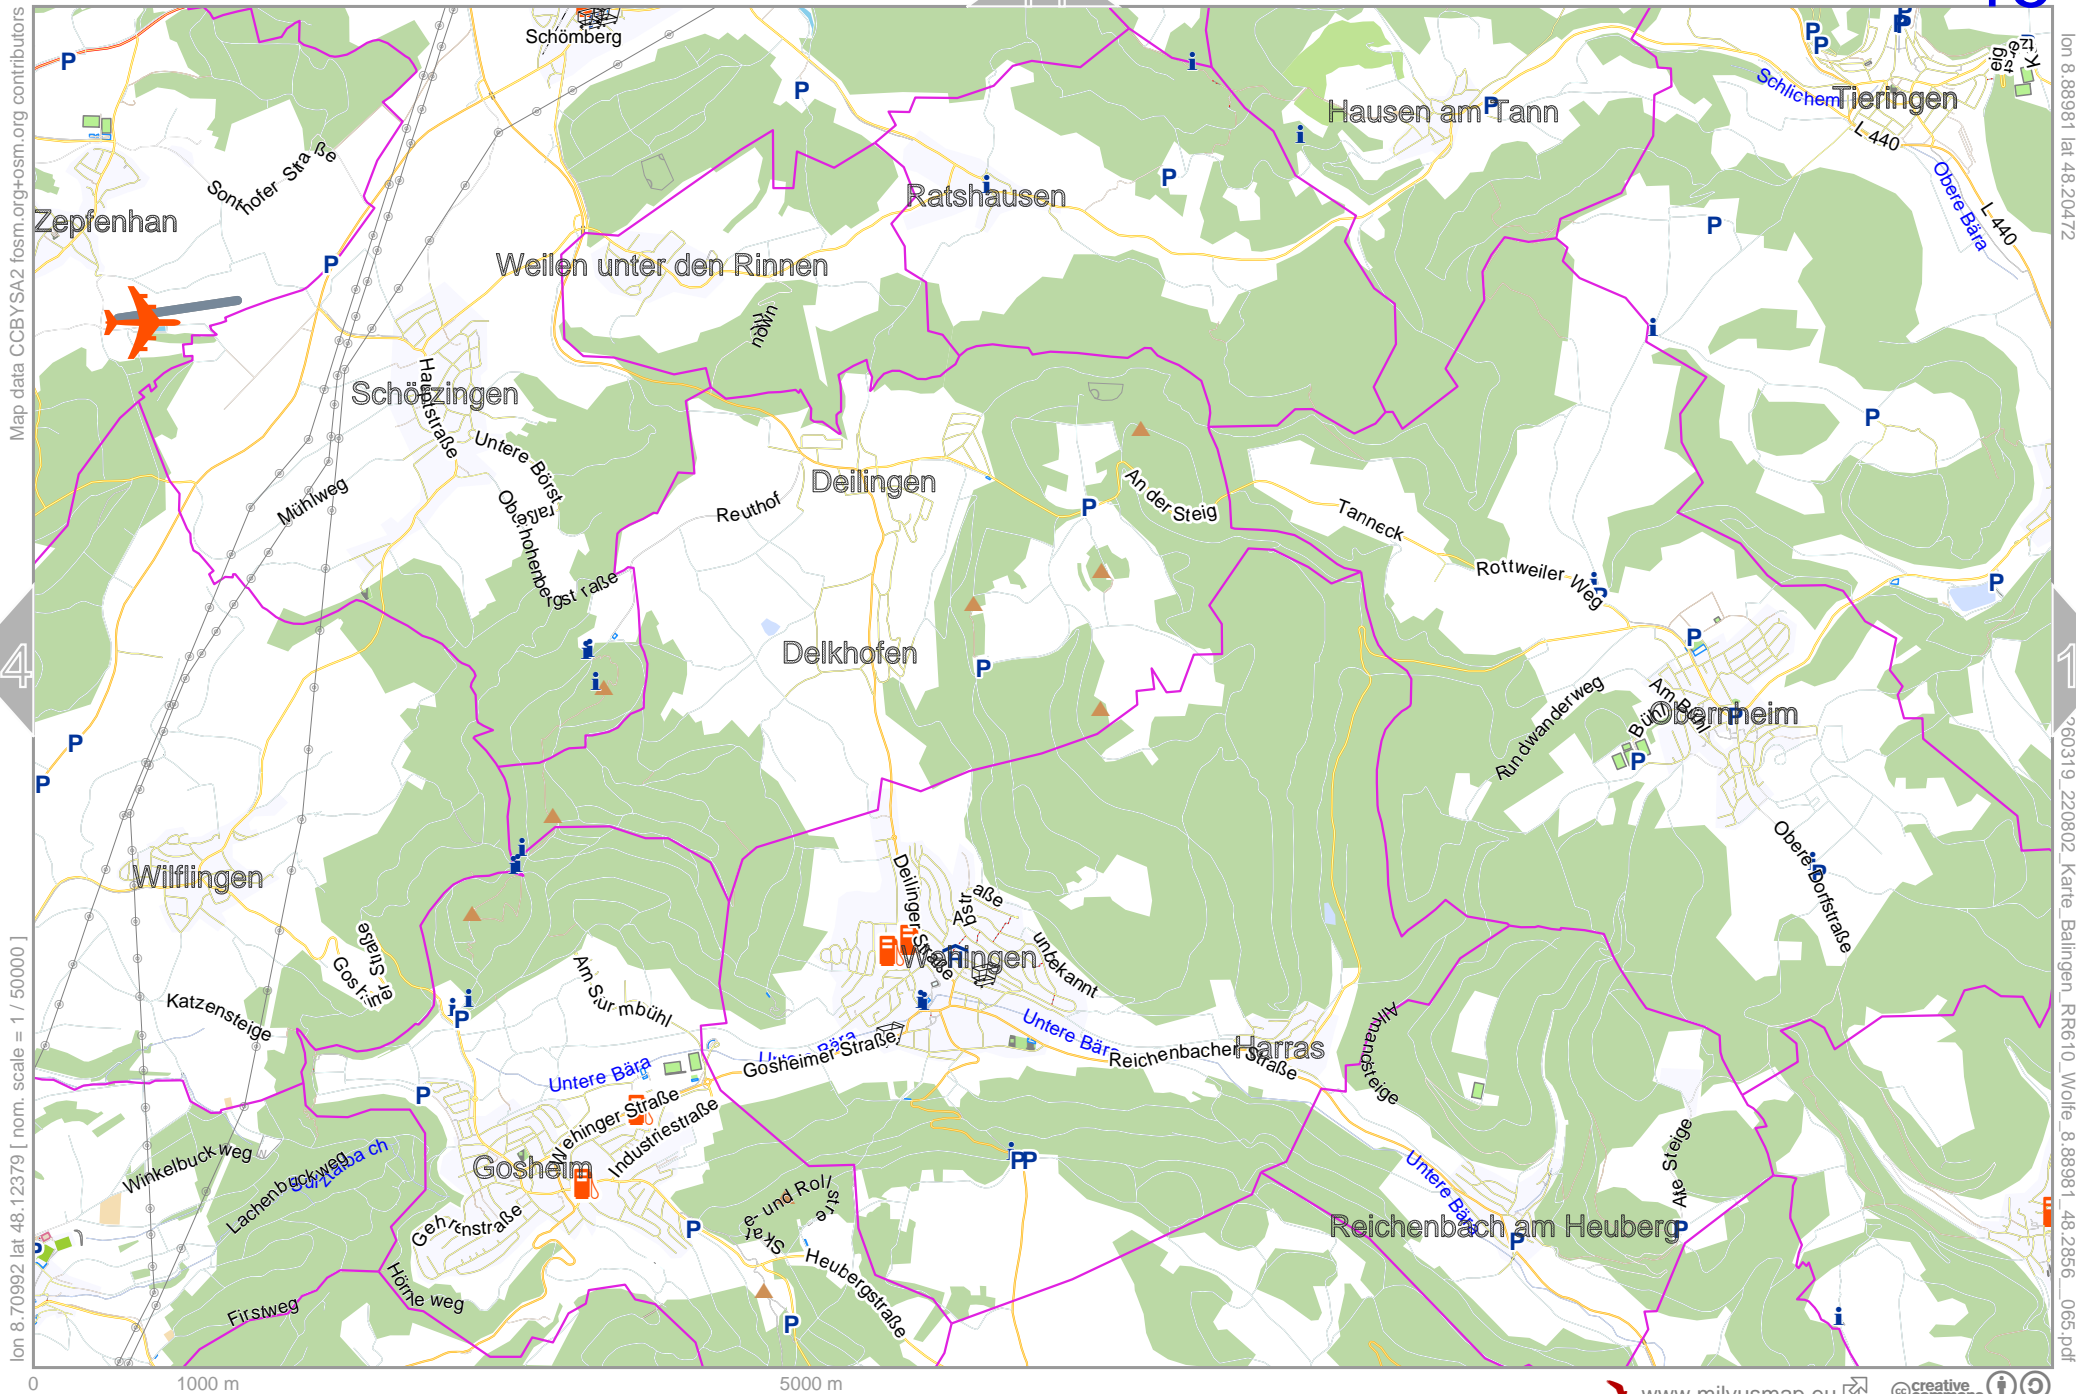

Karte Balingen RR610 Wölfe

15

top

Map data © CCBYSA2 fscm.org+osm.org contributors

lon 8.70992 lat 48.12379 [norm. scale = 1/50000]

lon 8.88981 lat 48.20472

960319_220802_Karte_Balingen_RR610_Wolfe_8.88981_48.2856_065.pdf

0 1000 m 5000 m