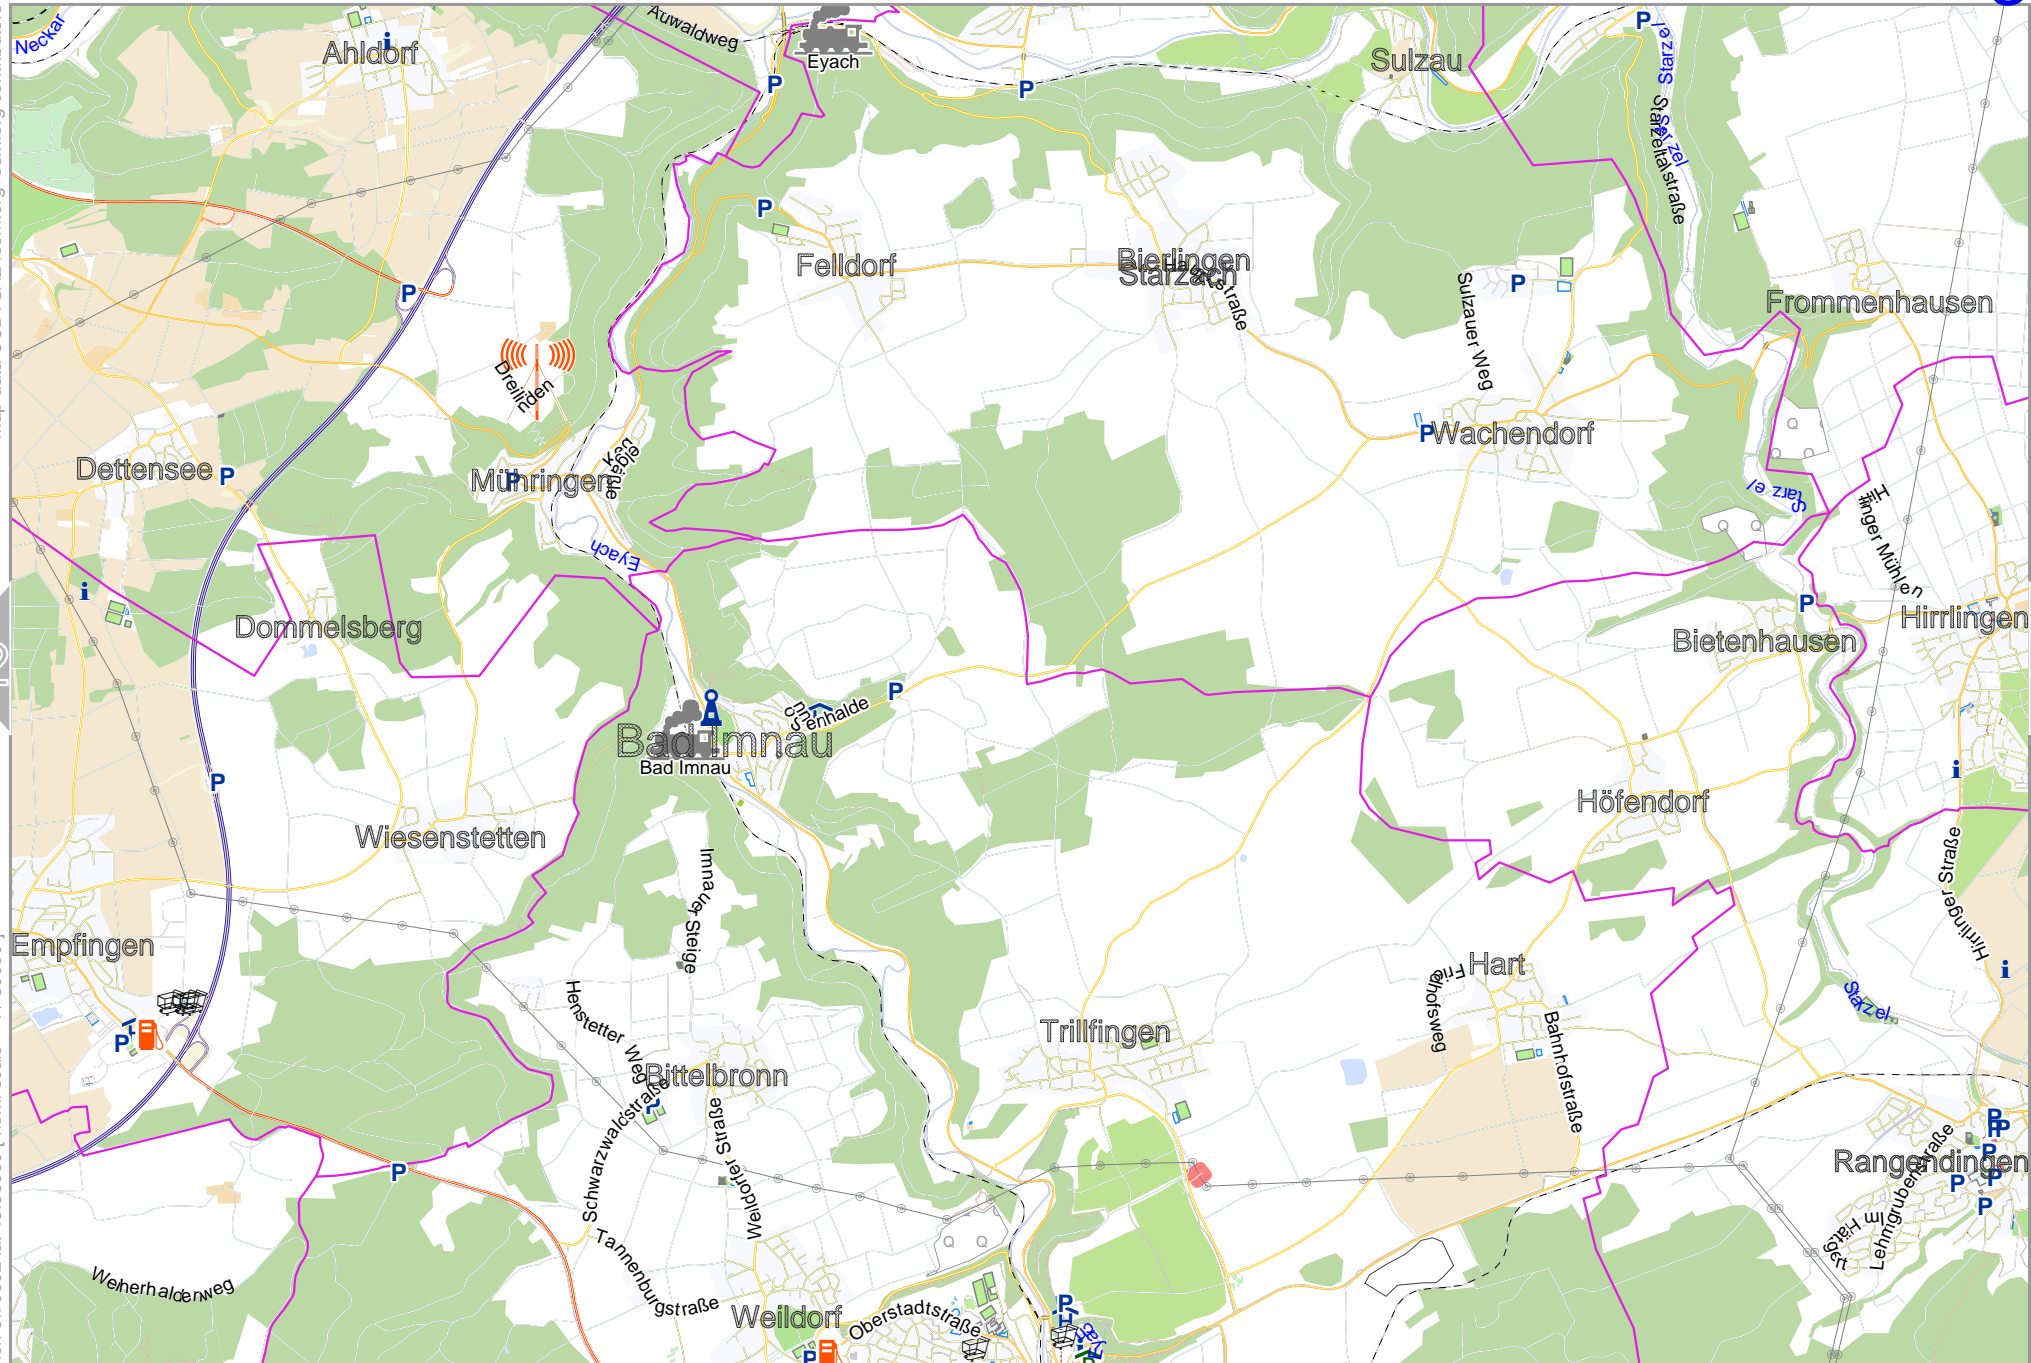

Karte Balingen RR610 Wölfe

Map data CCBYSA2 fcsm.org+osm.org contributors

lon 8.53003 lat 48.36660 [nom. scale = 1 / 50000]

lon 8.70992 lat 48.44754

960319_220802_Karte_Balingen_RR610_Wolfe_8.88981_48.2856_065.pdf

0 1000 m 5000 m

Karte Balingen RR610 Wölfe

3

top

Map data © CCBY-SA2 fcsm.org+osm.org contributors

lon 8.70992 lat 48.36660 [nom. scale = 1 / 50000]

lon 8.88981 lat 48.44754

960319_220802_Karte_Balingen_RR610_Wolfe_8.88981_48.2856_065.pdf

Karte Balingen RR610 Wölfe

Map data CCBYSA2 fscm.org+osm.org contributors

lon 8.88981 lat 48.36660 [norm. scale = 1/50000]

lon 9.06970 lat 48.44754

960319_220802_Karte_Balingen_RR610_Wolfe_8.88981_48.2856_065.pdf

Karte Balingen RR610 Wölfe

5

top

Map data © CCBY-SA2 fscm.org+osm.org contributors

4

lon 9.06970 lat 48.36660 [nom. scale = 1 / 50000]

lon 9.24959 lat 48.44754

pdfmap_20260319_220802_Karte_Balingen_RR610_Wolfe_8.88981_48.2856_065.pdf