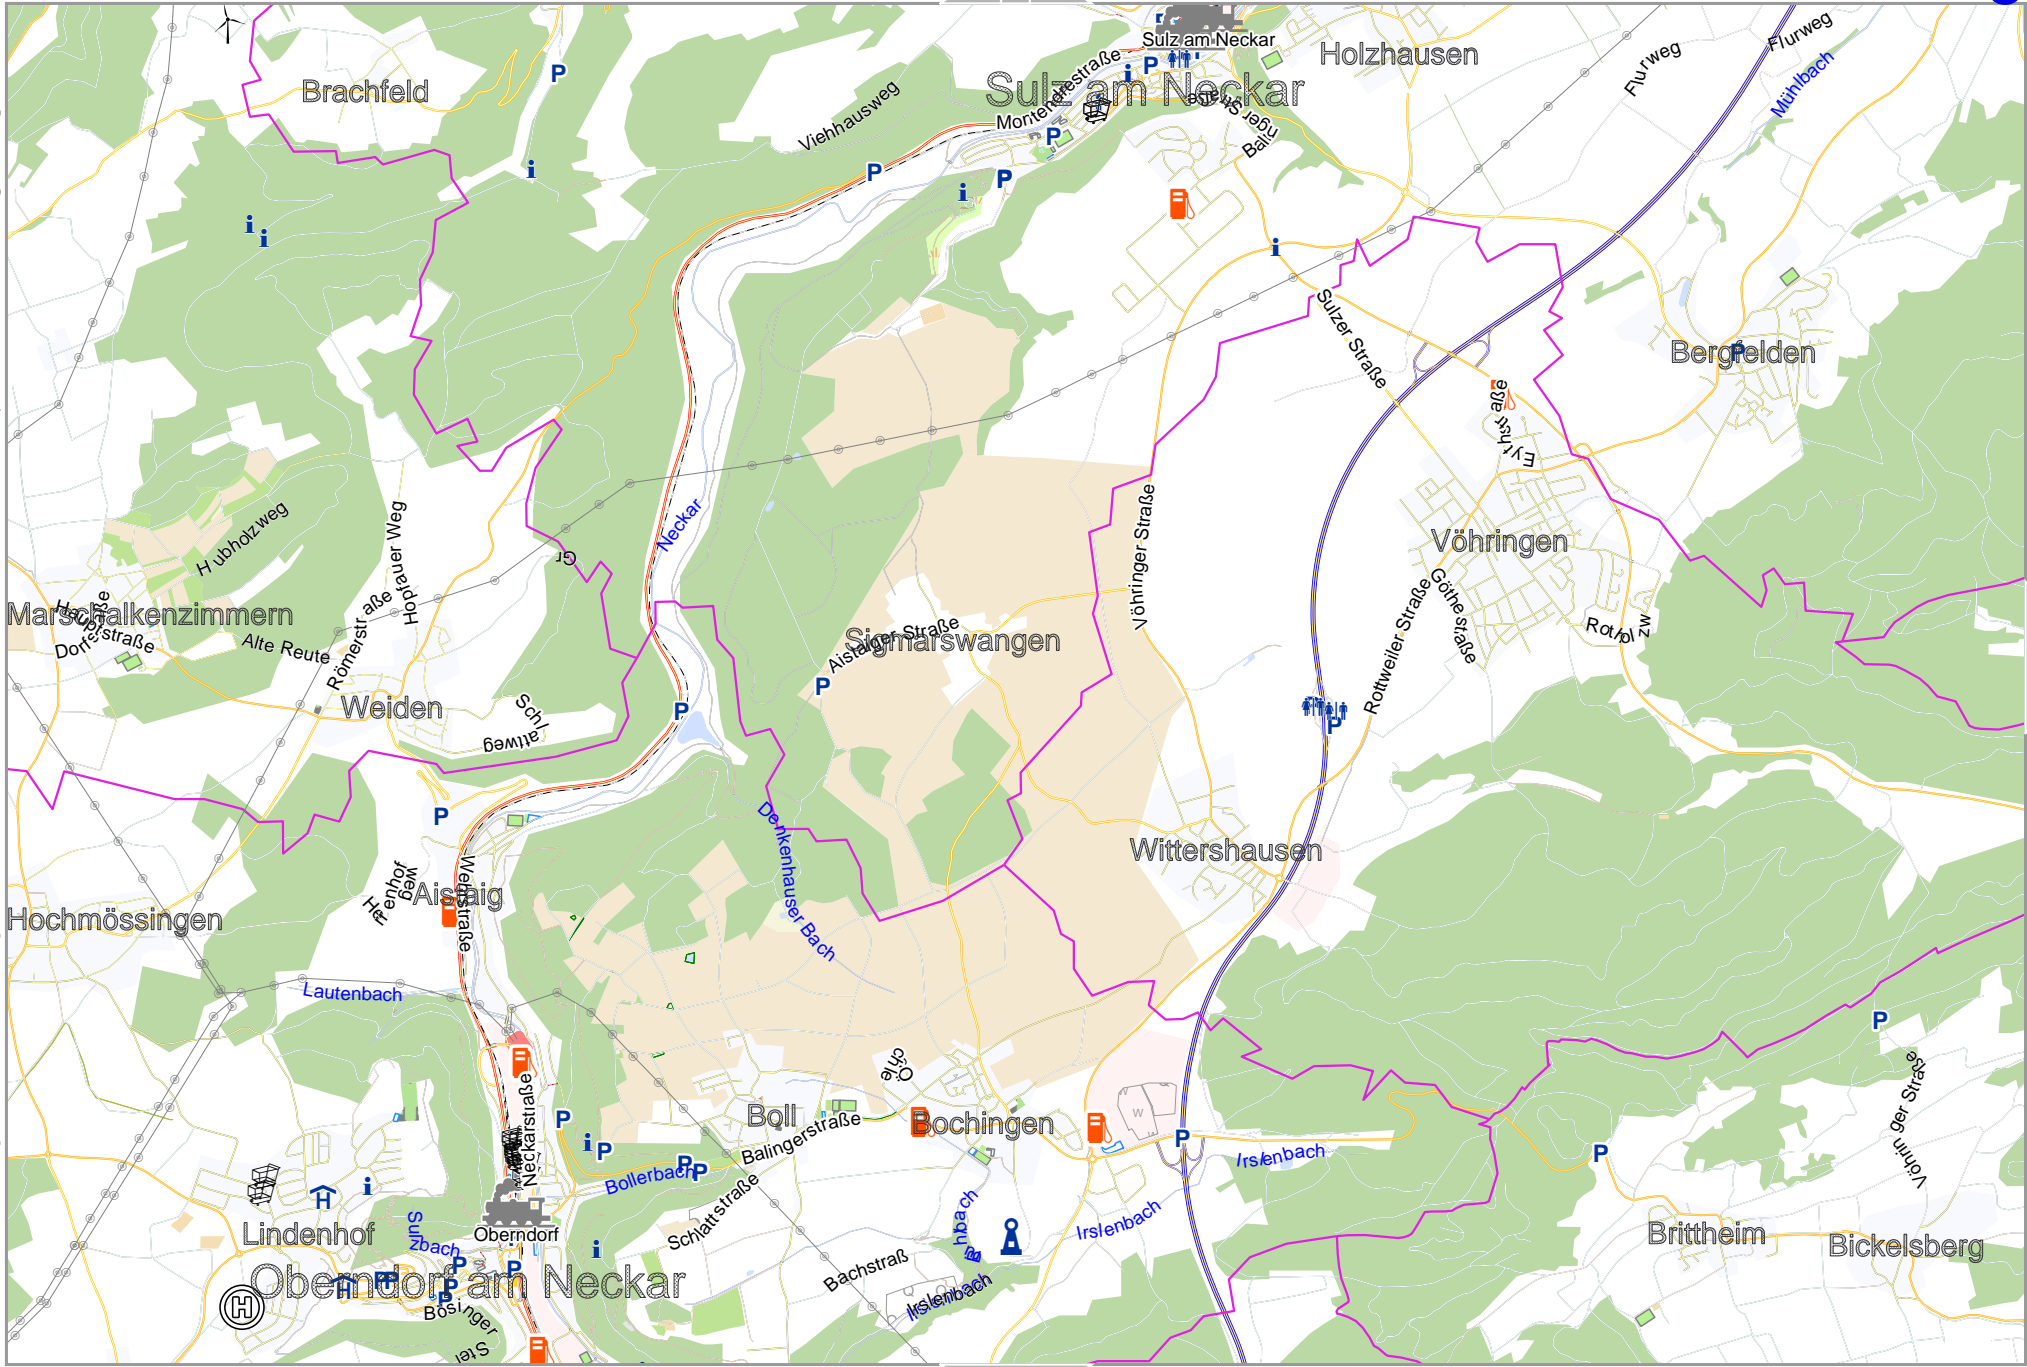

Karte Balingen RR610 Wölfe

Map data © CCBY-SA2 fosc.m.org+osm.org contributors

lon 8.53003 lat 48.28566 [nom. scale = 1/50000]

lon 8.70992 lat 48.36660

960319_220802_Karte_Balingen_RR610_Wolfe_8.889981_48.2856_065.pdf

0 1000 m 5000 m