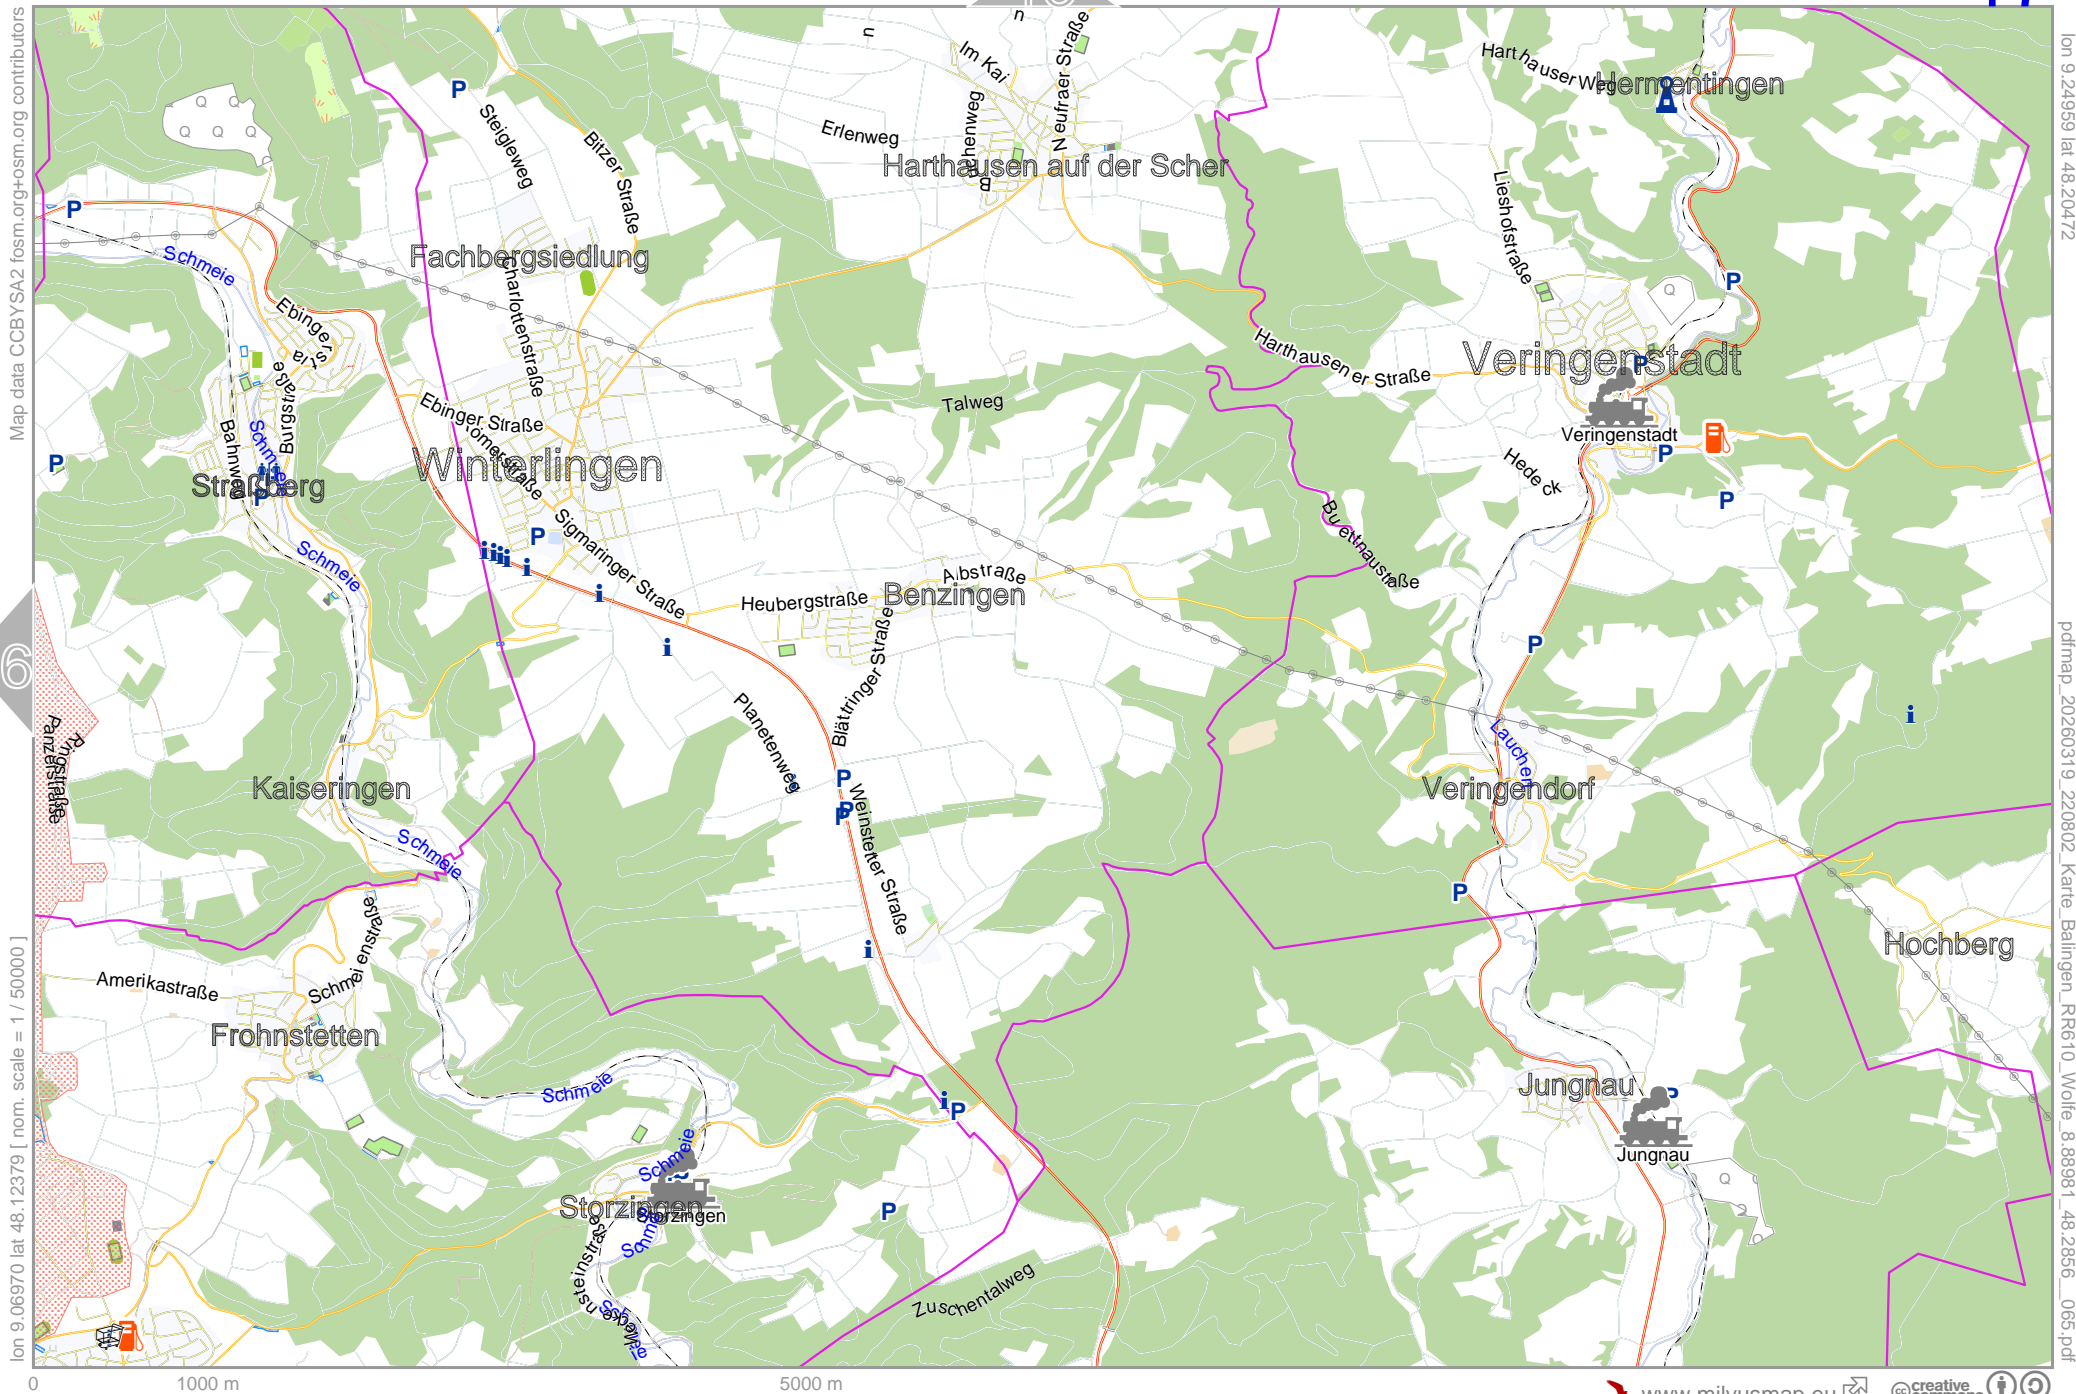

0 1000 m 5000 m

Map data CCBYSA2 fosc.m.org+osm.org contributors

lon 9.069770 lat 48.20472

15

17

lon 8.88981 lat 48.12379 [nom. scale = 1 / 50000]

960319_220802_Karte_Balingen_RR610_Woelfe_8.88981_48.2856_065.pdf

0 1000 m 5000 m

Map data © CCBYSA2 fccsm.org+osm.org contributors

lon 9.24959 lat 48.20472

pdfmap_20260319_220802_Karte_Balingen_RR610_Wolfe_3.88981_48.2856_065.pdf

lon 9.06970 lat 48.12379 [nom. scale = 1/50000]