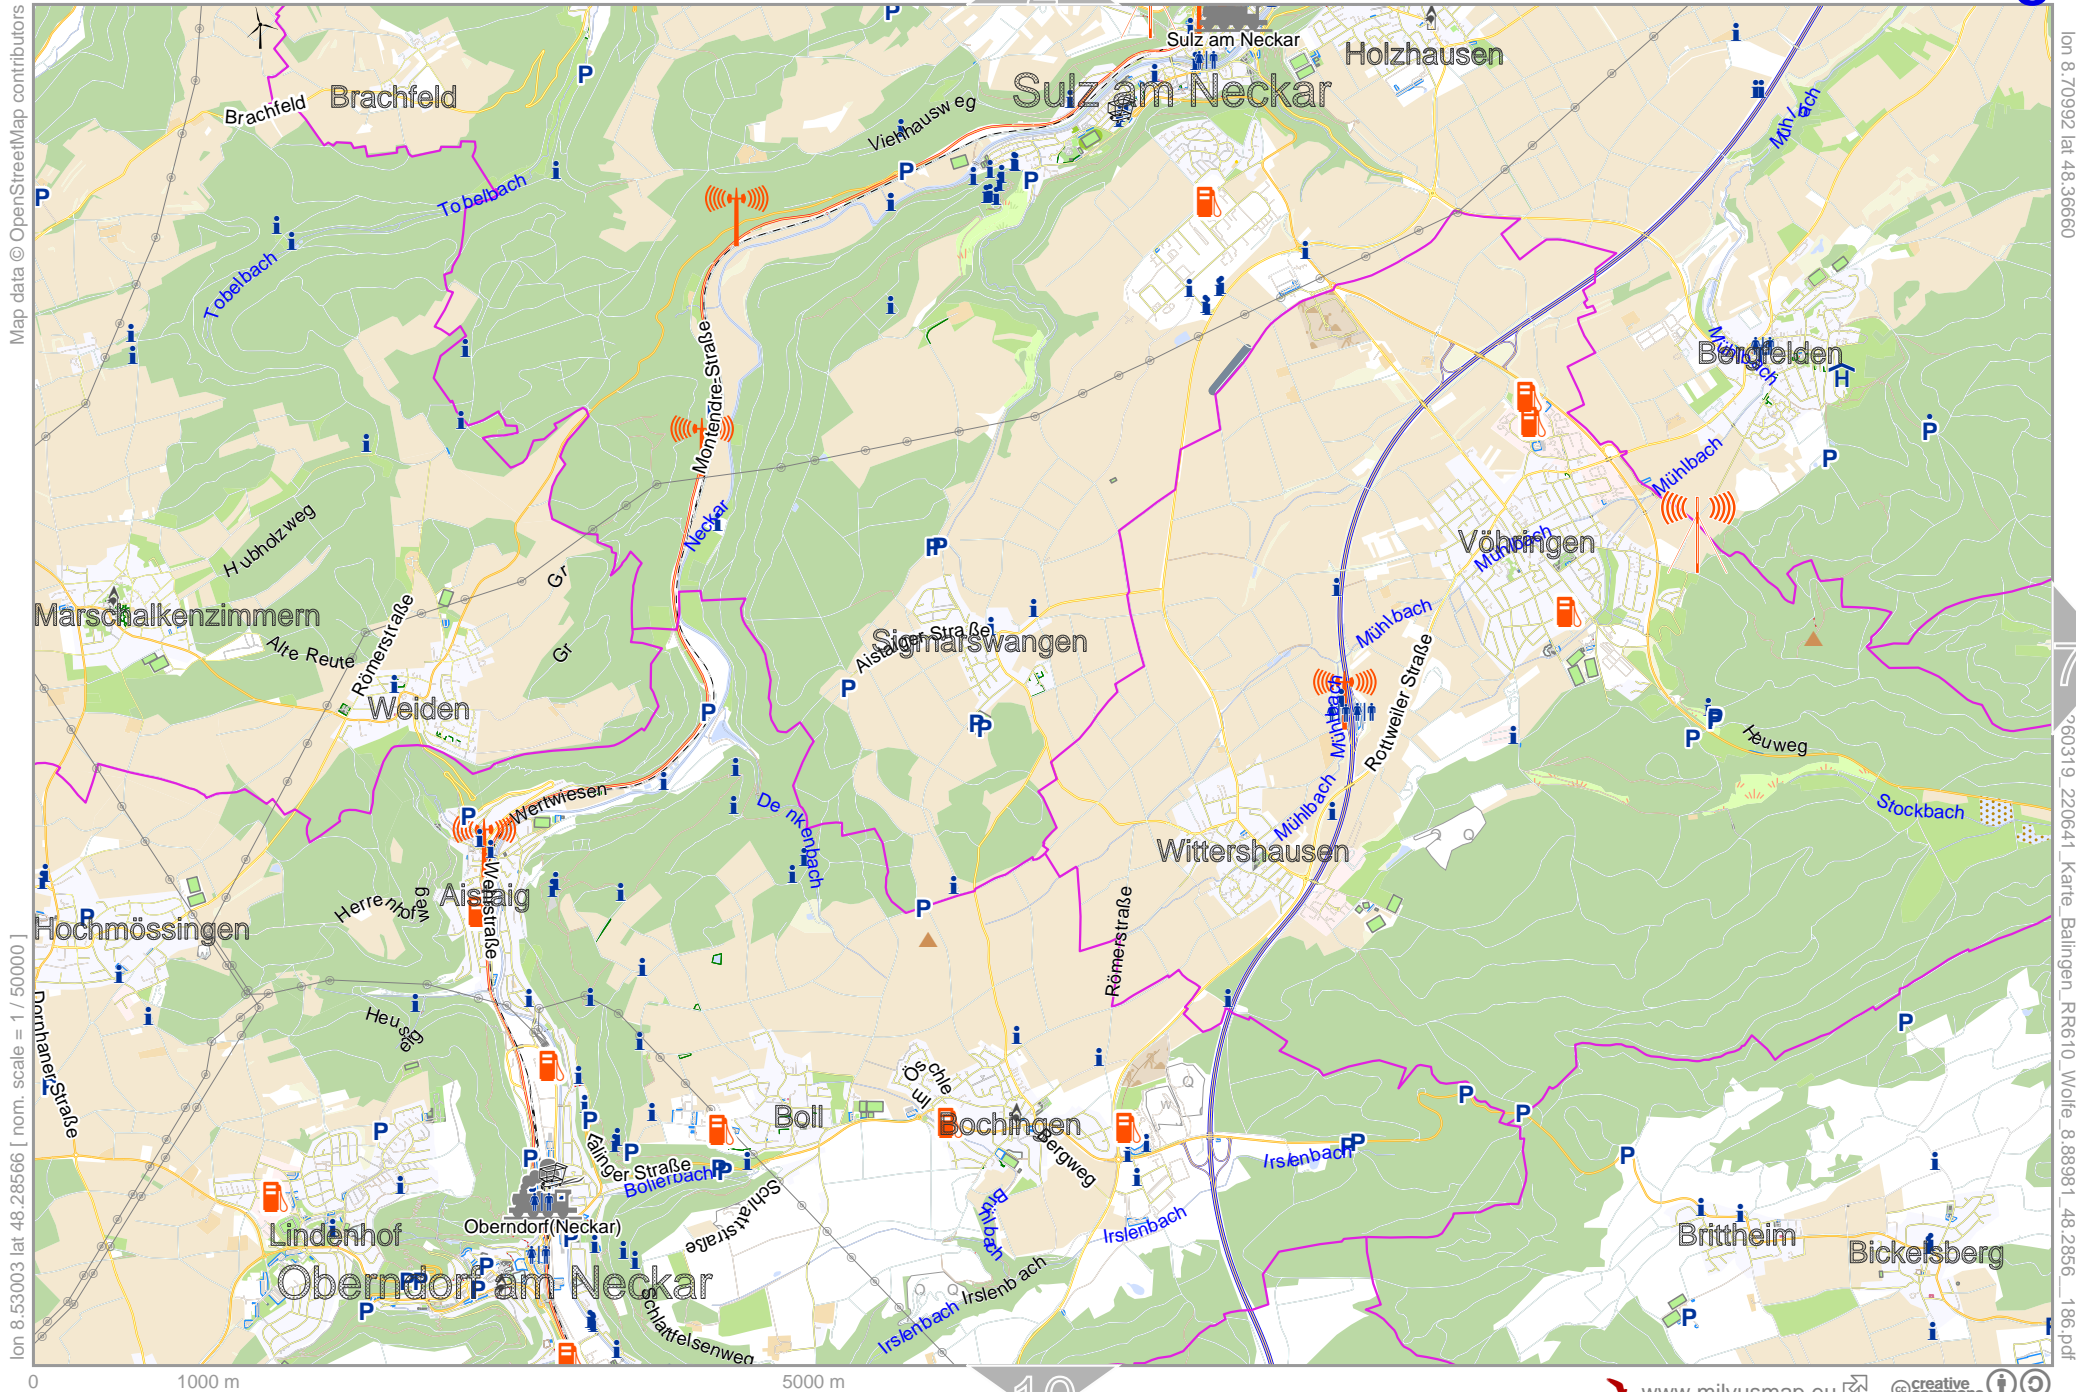

2

4

7

Karte Balingen RR610 Wölfe

Map data © OpenStreetMap contributors

lon 8.88981 lat 48.36660 [norm. scale = 1/50000]

lon 9.06970 lat 48.44754

lon 9.0319, 220641 Karte: Balingen_RR610_Wolfe_3.88981_48.2856_186.pdf

0 1000 m 5000 m

Karte Balingen RR610 Wölfe

5

top

Map data © OpenStreetMap contributors

lon 9.06970 lat 48.36660 [nom. scale = 1 / 50000]

lon 9.24959 lat 48.44754

pdfmap_20260319_220641_Karte_Balingen_RR610_Wolfe_8.88981_48.2856_186.pdf

4

9

Karte Balingen RR610 Wölfe

Karte Balingen RR610 Wölfe

Map data © OpenStreetMap contributors

lon 8.70992 lat 48.28566 [nom. scale = 1 / 50000]

lon 8.88981 lat 48.36660

960319_220641_Karte_Balingen_RR610_Woelfe_8.88981_48.2856_186.pdf