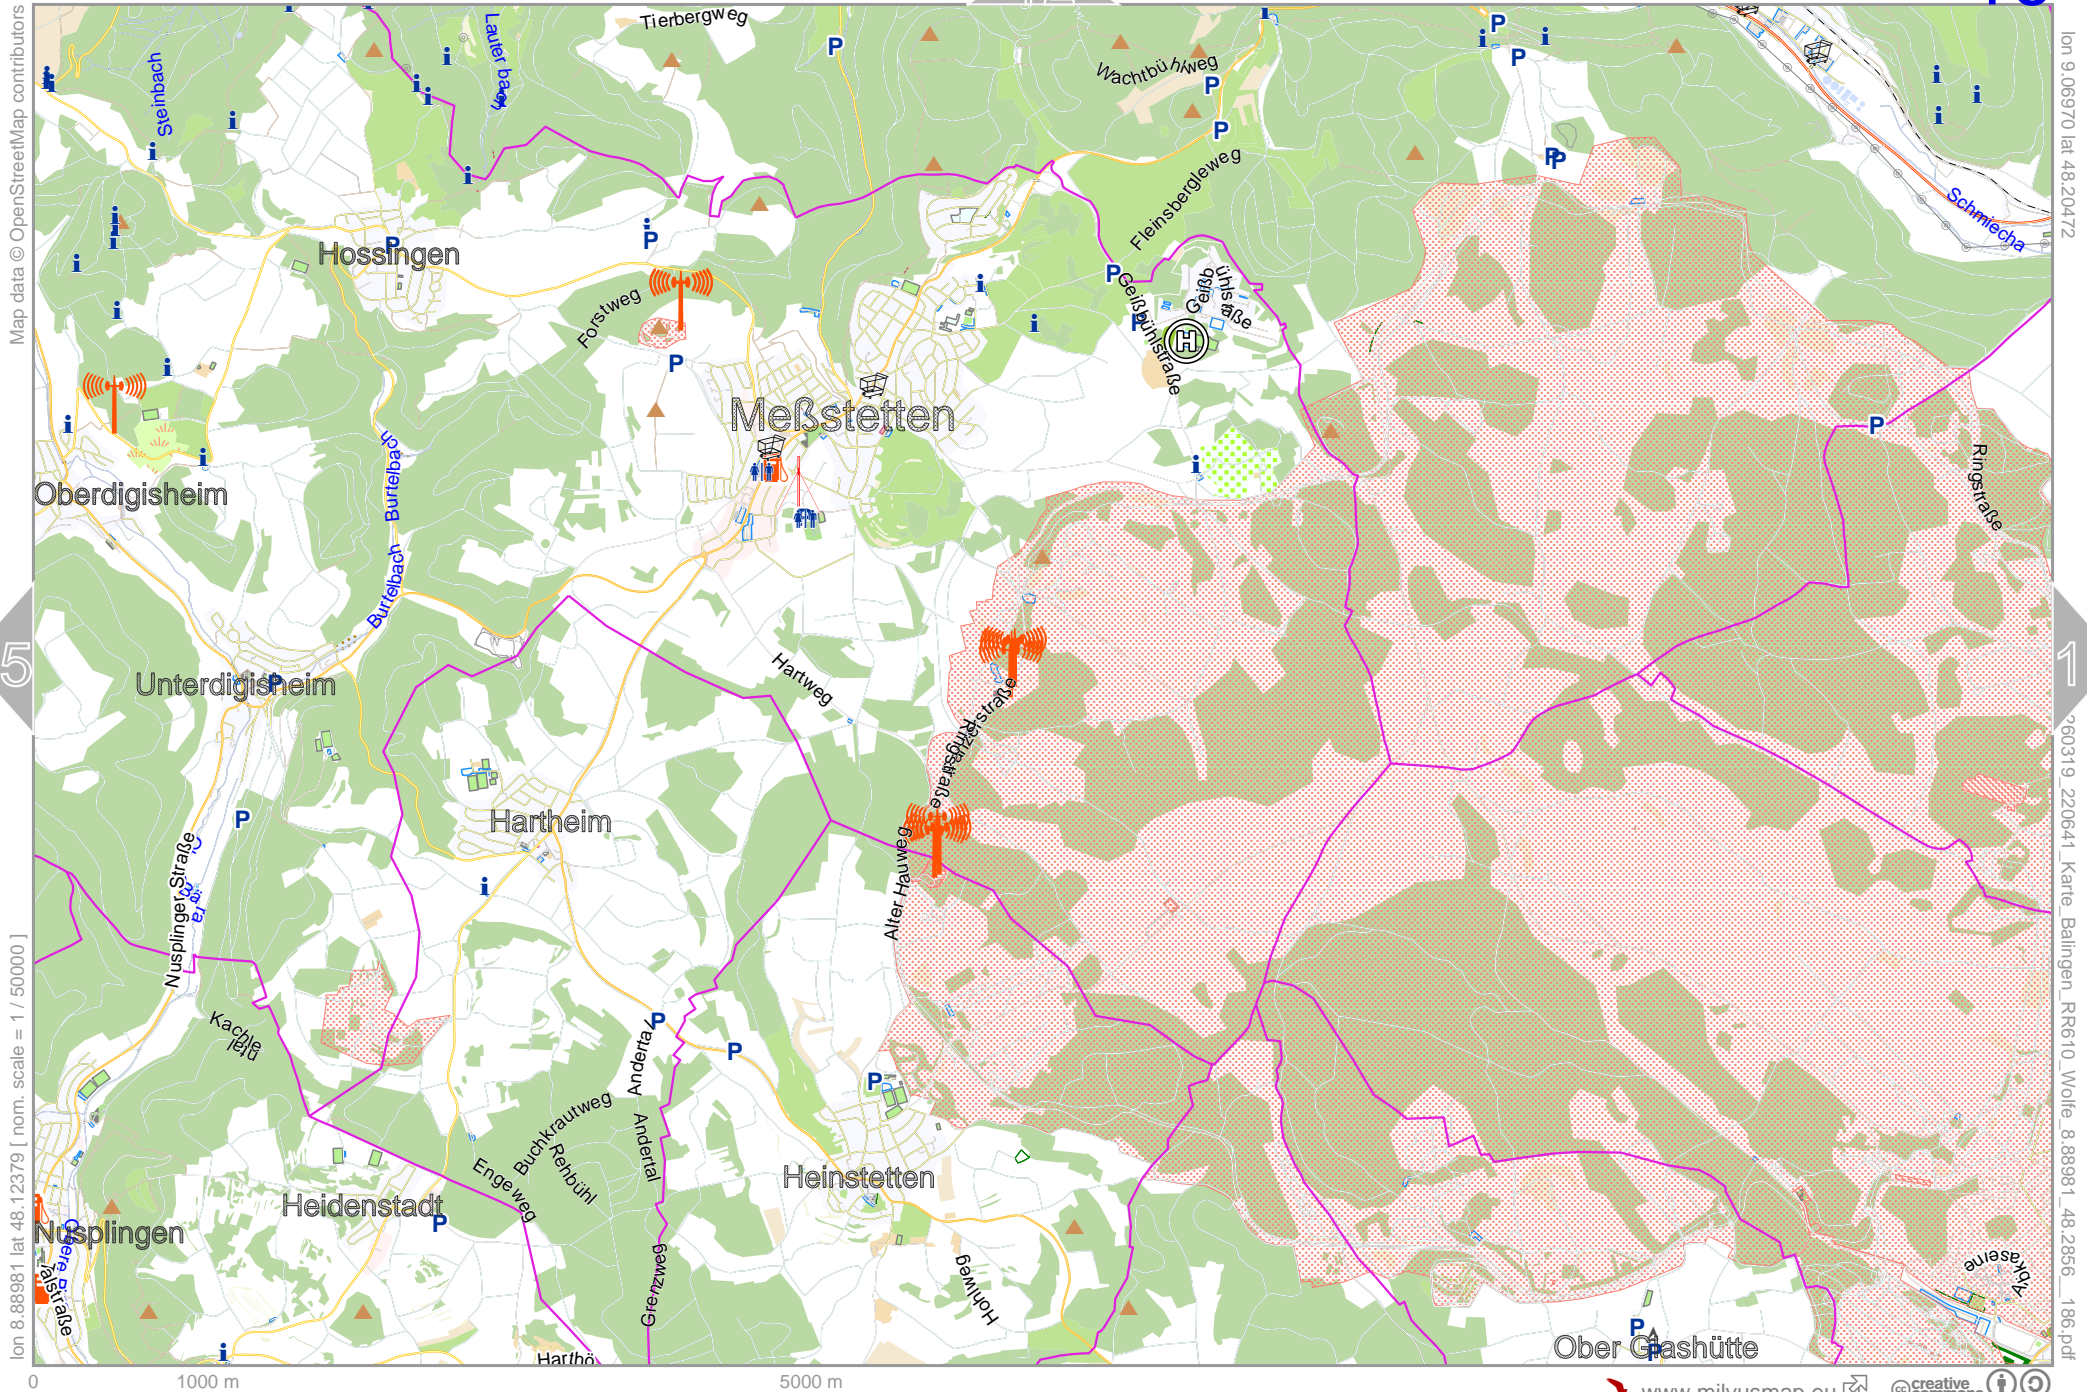

lon 9.06970 lat 48.20472 [nom. scale = 1 / 50000]

lon 9.24959 lat 48.28566

pdfmap_20260319_220641_Karte_Balingen_RR610_Wolfe_8.889981_48.2856_186.pdf

Karte Balingen RR610 Wölfe

Map data © OpenStreetMap contributors

lon 8.53003 lat 48.12379 [norm. scale = 1/50000]

lon 8.70992 lat 48.20472

960319_220641_Karte_Balingen_RR610_Wolfe_8.88981_48.2856_186.pdf

Karte Balingen RR610 Wölfe

15

top

Map data © OpenStreetMap contributors

lon 8.70992 lat 48.12379 [nom. scale = 1 / 50000]

lon 8.88981 lat 48.20472

960319_220641_Karte_Balingen_RR610_Wolfe_8.88981_48.2856_186.pdf

0 1000 m 5000 m

Map data © OpenStreetMap contributors

lon 9.06970 lat 48.20472