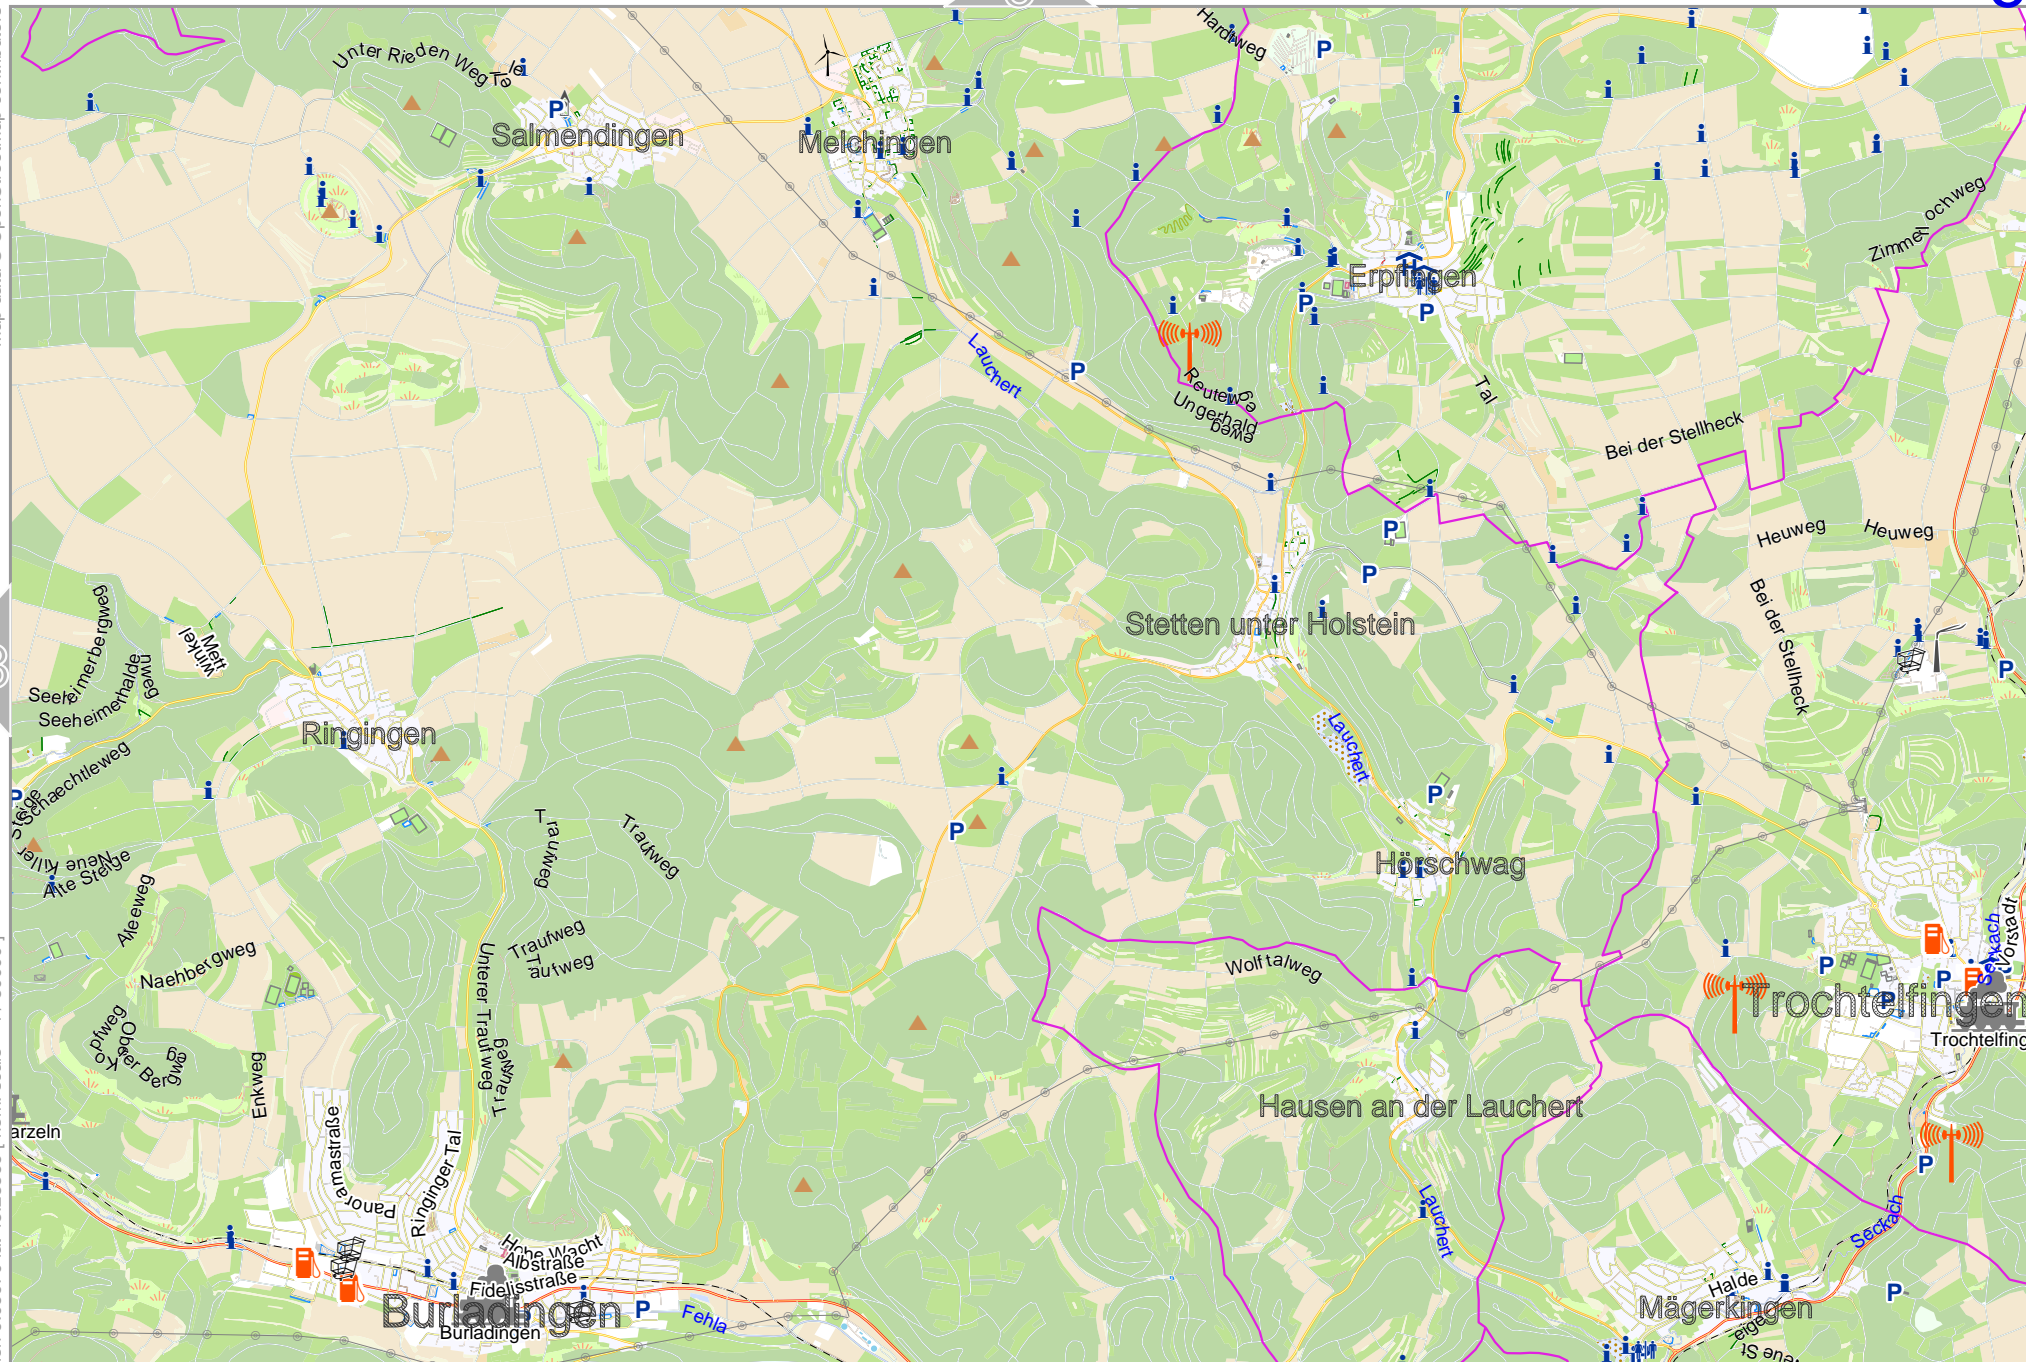

4

9

Karte Balingen RR610 Wölfe

Karte Balingen RR610 Wölfe

Map data © OpenStreetMap contributors

lon 8.70992 lat 48.28566 [nom. scale = 1 / 50000]

lon 8.88981 lat 48.36660

960319_220641_Karte_Balingen_RR610_Woelfe_8.88981_48.2856_186.pdf

0 1000 m 5000 m

Karte Balingen RR610 Wölfe

Map data © OpenStreetMap contributors

lon 8.88981 lat 48.28566 [nom. scale = 1 / 50000]

lon 9.06970 lat 48.36660

960319_220641_Karte_Balingen_RR610_Wolfe_8.88981_48.2856_186.pdf

0 1000 m 5000 m

Karte Balingen RR610 Wölfe

Map data © OpenStreetMap contributors

lon 9.06970 lat 48.28566 [nom. scale = 1 / 50000]

lon 9.24959 lat 48.36660

pdfmap_20260319_220641_Karte_Balingen_RR610_Woelfe_8.889981_48.2856_186.pdf

Map data © OpenStreetMap contributors

lon 8.88981 lat 48.28556

lon 8.70992 lat 48.20472 [nom. scale = 1/50000]

960319_220641_Karte_Balingen_RR610_Wolfe_8.88981_48.2855_186.pdf

0 1000 m 5000 m

Map data © OpenStreetMap contributors