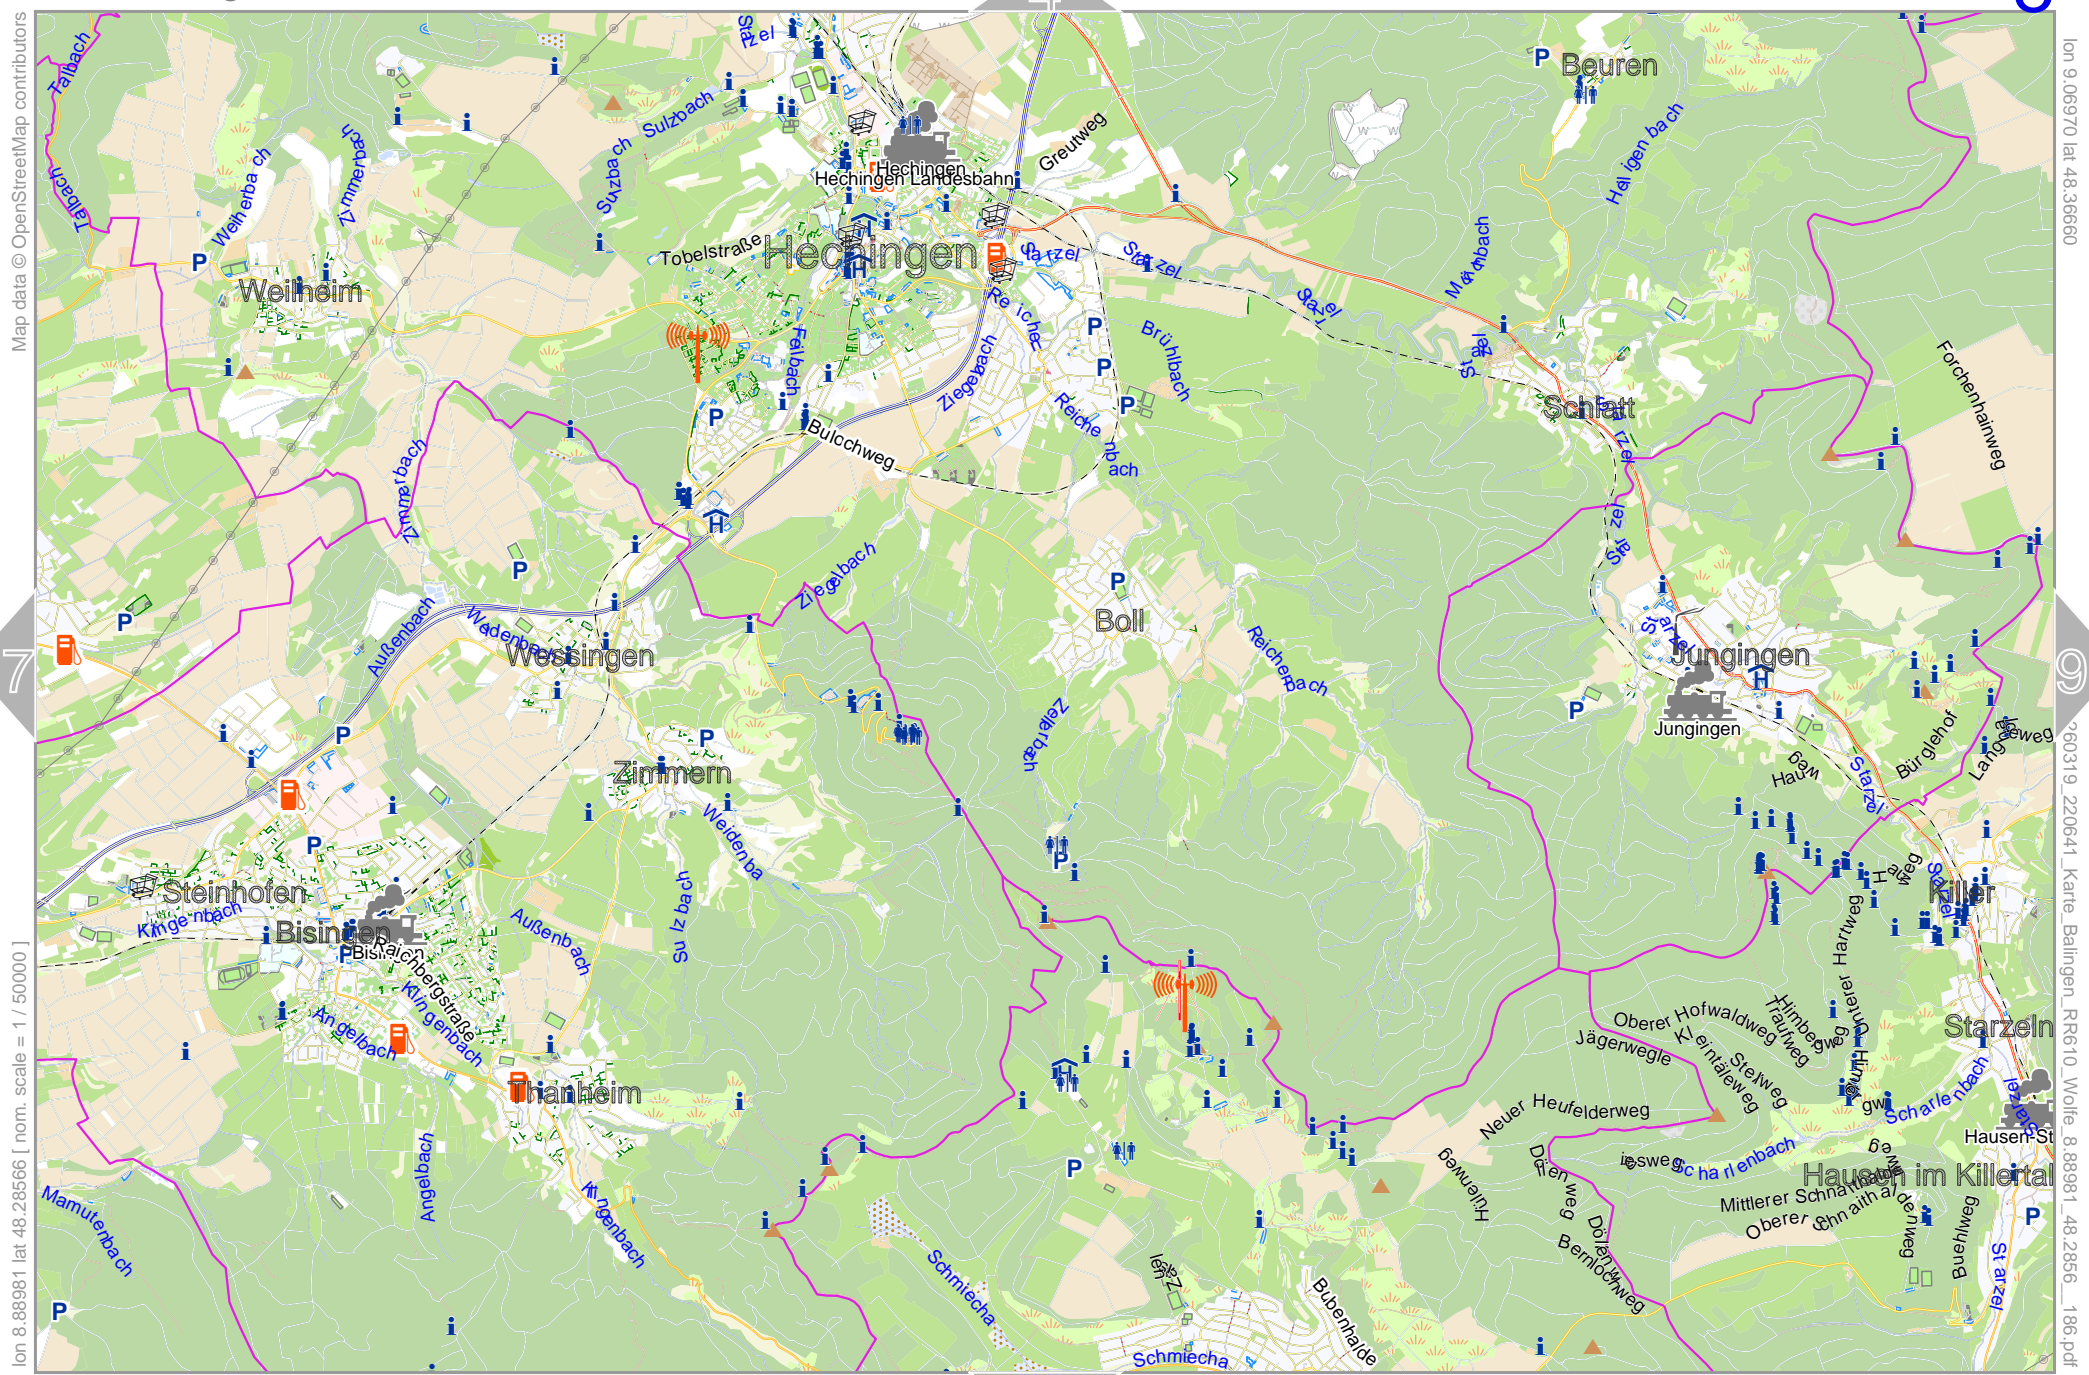

0 1000 m 5000 m

Karte Balingen RR610 Wölfe

5

top

Map data © OpenStreetMap contributors

lon 9.06970 lat 48.36660 [nom. scale = 1 / 50000]

lon 9.24959 lat 48.44754

pdfmap_20260319_220641_Karte_Balingen_RR610_Wolfe_8.88981_48.2856_186.pdf

4

9

Karte Balingen RR610 Wölfe

Karte Balingen RR610 Wölfe

Map data © OpenStreetMap contributors

lon 8.70992 lat 48.28566 [nom. scale = 1 / 50000]

lon 8.88981 lat 48.36660

960319_220641_Karte_Balingen_RR610_Woelfe_8.88981_48.2856_186.pdf

0 1000 m 5000 m

Karte Balingen RR610 Wölfe

Map data © OpenStreetMap contributors

lon 8.88981 lat 48.28566 [nom. scale = 1 / 50000]

lon 9.06970 lat 48.36660

960319_220641_Karte_Balingen_RR610_Wolfe_8.88981_48.2856_186.pdf