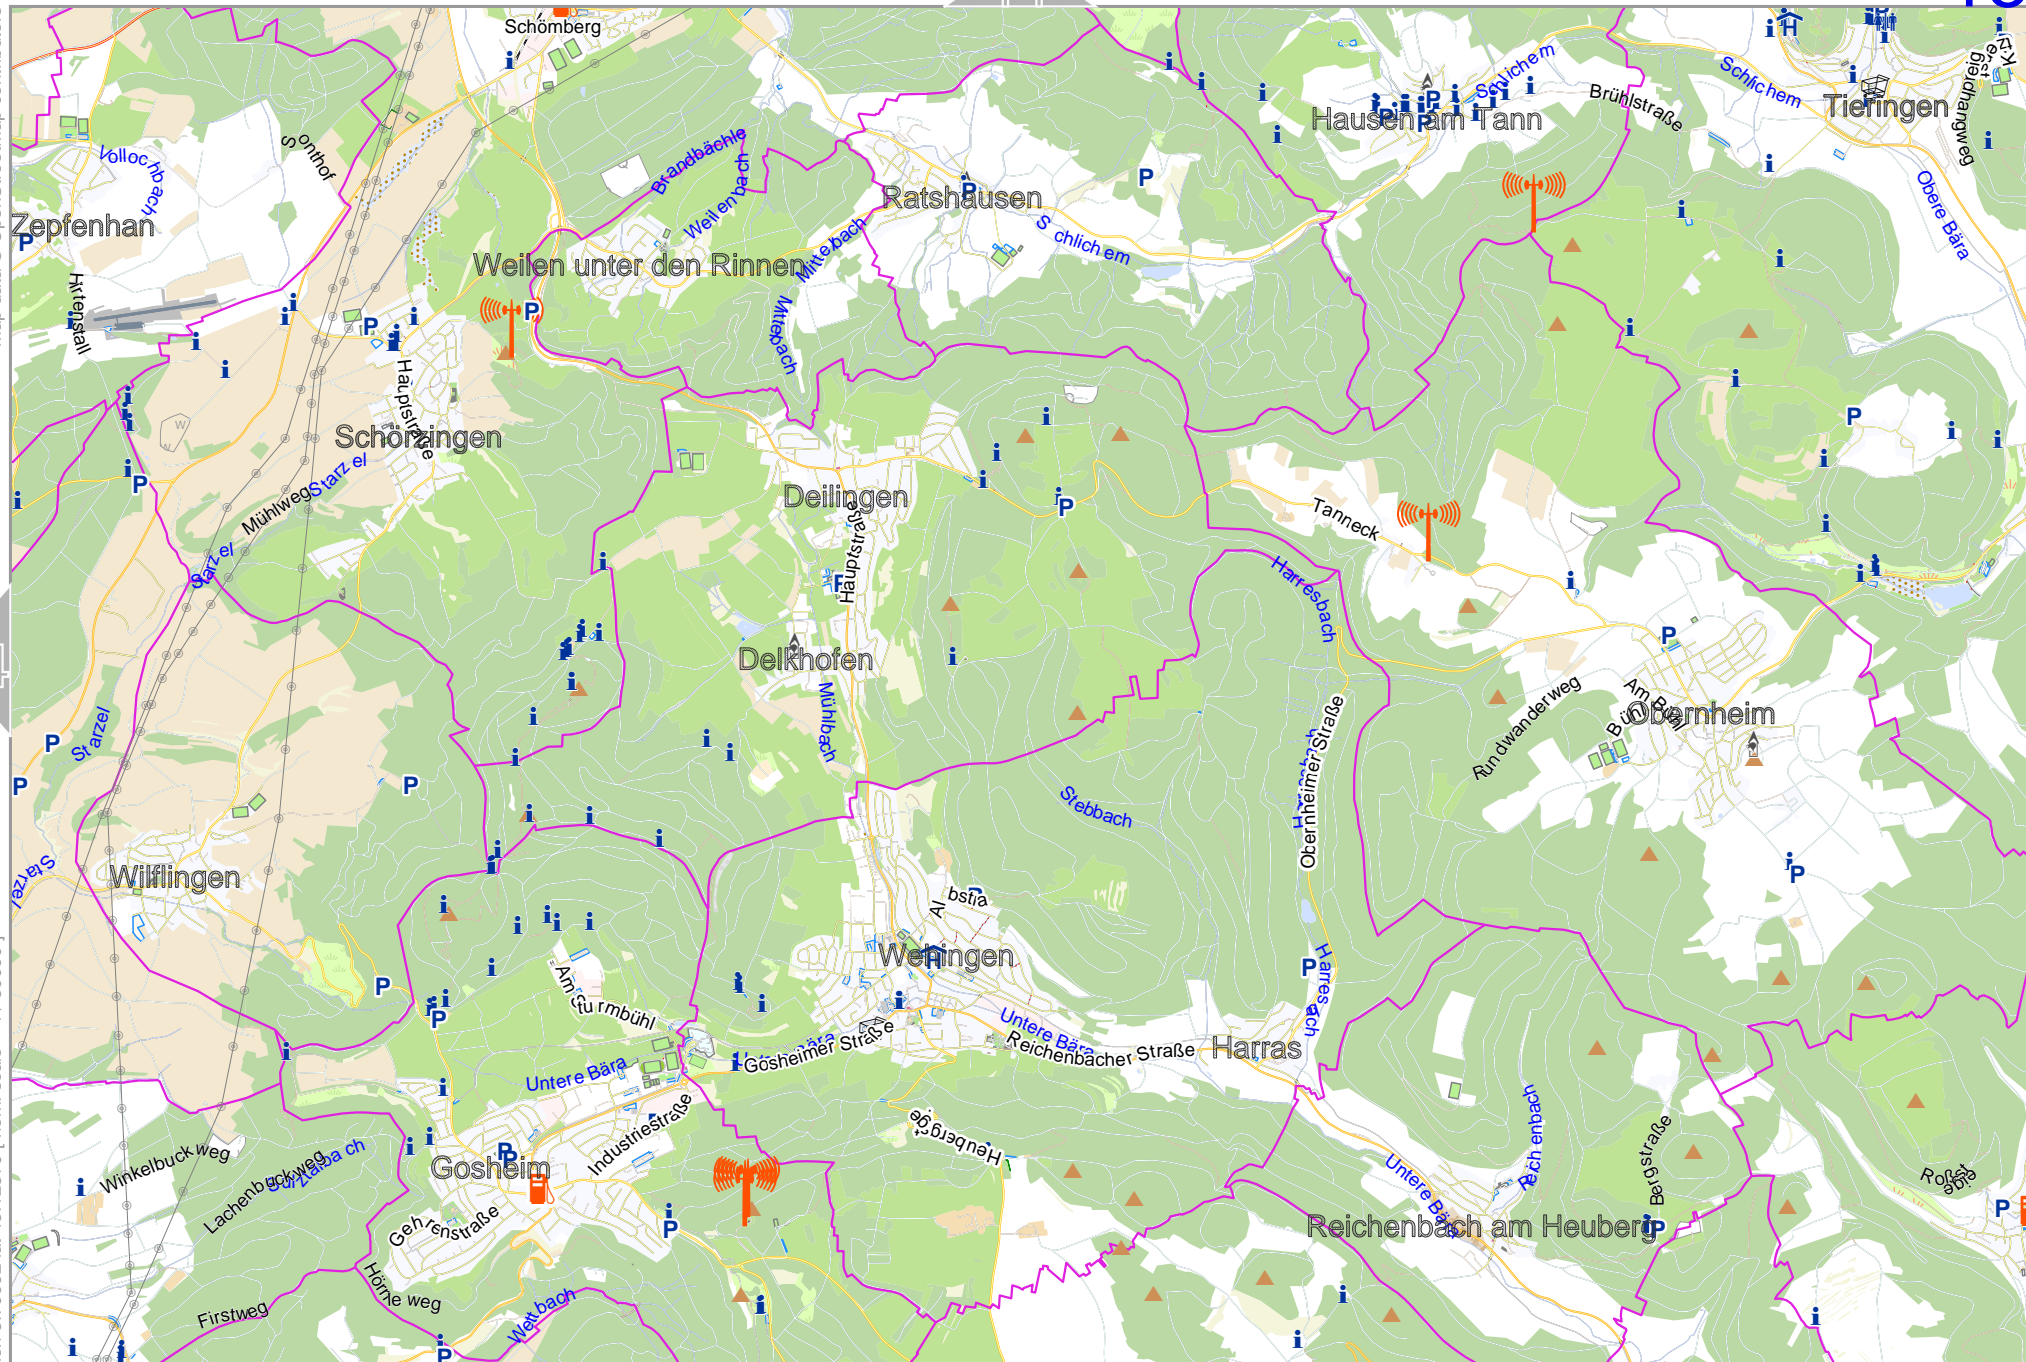

lon 8.53003 lat 48.12379 [norm. scale = 1/50000]

lon 8.70992 lat 48.20472

960319_220641_Karte_Balingen_RR610_Wolfe_8.88981_48.2856_186.pdf

Karte Balingen RR610 Wölfe

15

top

Map data © OpenStreetMap contributors

lon 8.70992 lat 48.12379 [nom. scale = 1 / 50000]

lon 8.88981 lat 48.20472

960319_220641_Karte_Balingen_RR610_Wolfe_8.88981_48.2856_186.pdf

0 1000 m 5000 m

Map data © OpenStreetMap contributors

lon 9.06970 lat 48.20472