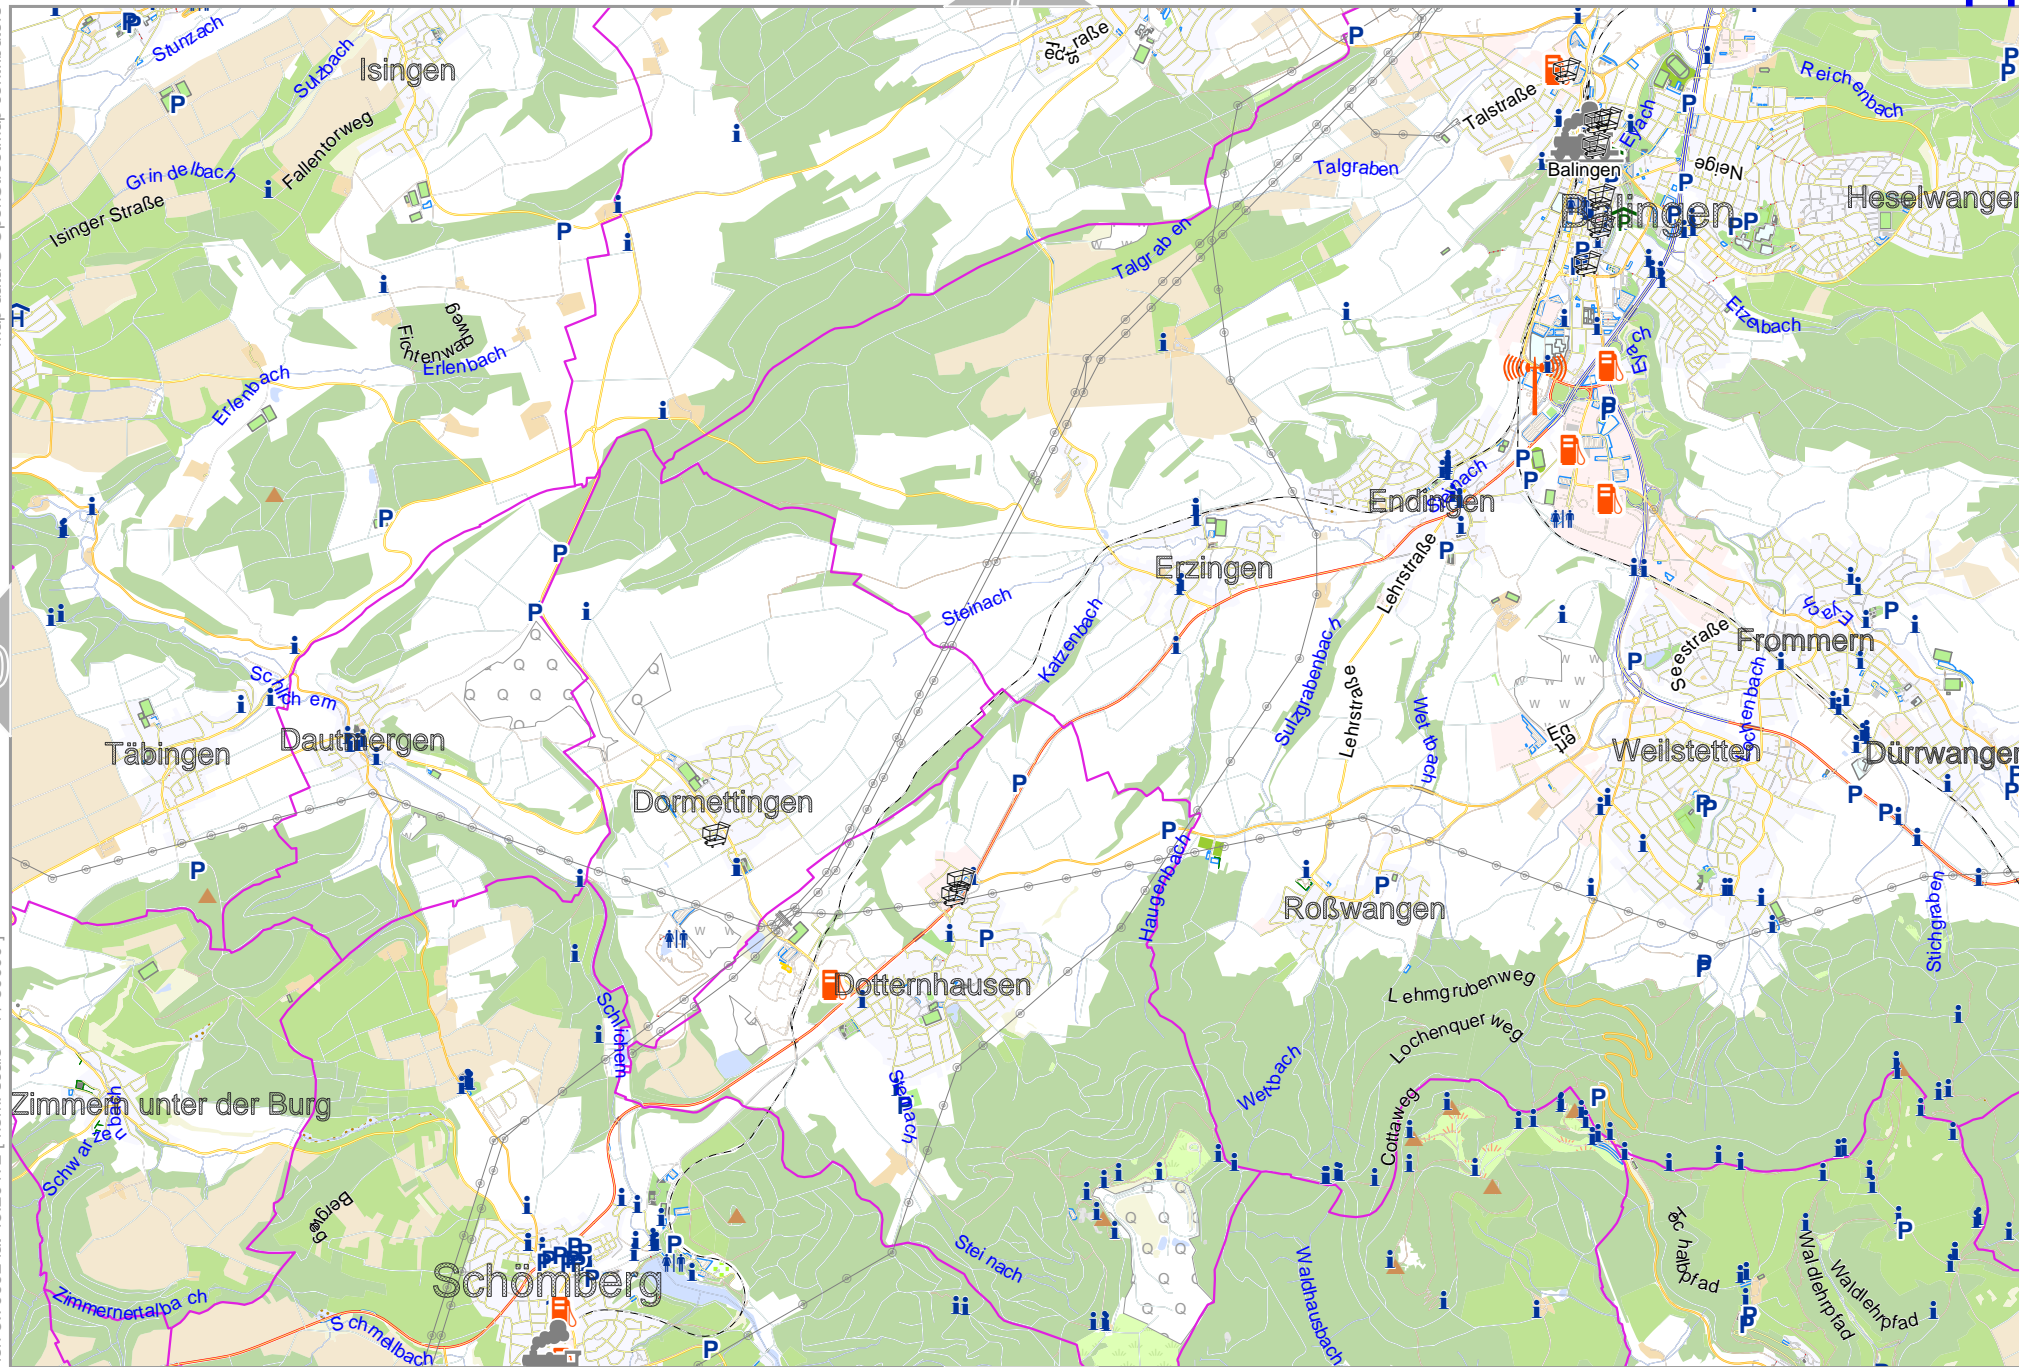

0 1000 m 5000 m

Map data © OpenStreetMap contributors

lon 8.53003 lat 48.20472 [nom. scale = 1 / 50000]

lon 8.70992 lat 48.28566

960319_220641_Karte_Balingen_RR610_Wolfe_8.889981_48.2856_186.pdf

Karte Balingen RR610 Wölfe

Map data © OpenStreetMap contributors

lon 8.88981 lat 48.28556

lon 8.70992 lat 48.20472 [nom. scale = 1/50000]

960319_220641_Karte_Balingen_RR610_Wolfe_8.88981_48.2855_186.pdf

0 1000 m 5000 m

Map data © OpenStreetMap contributors