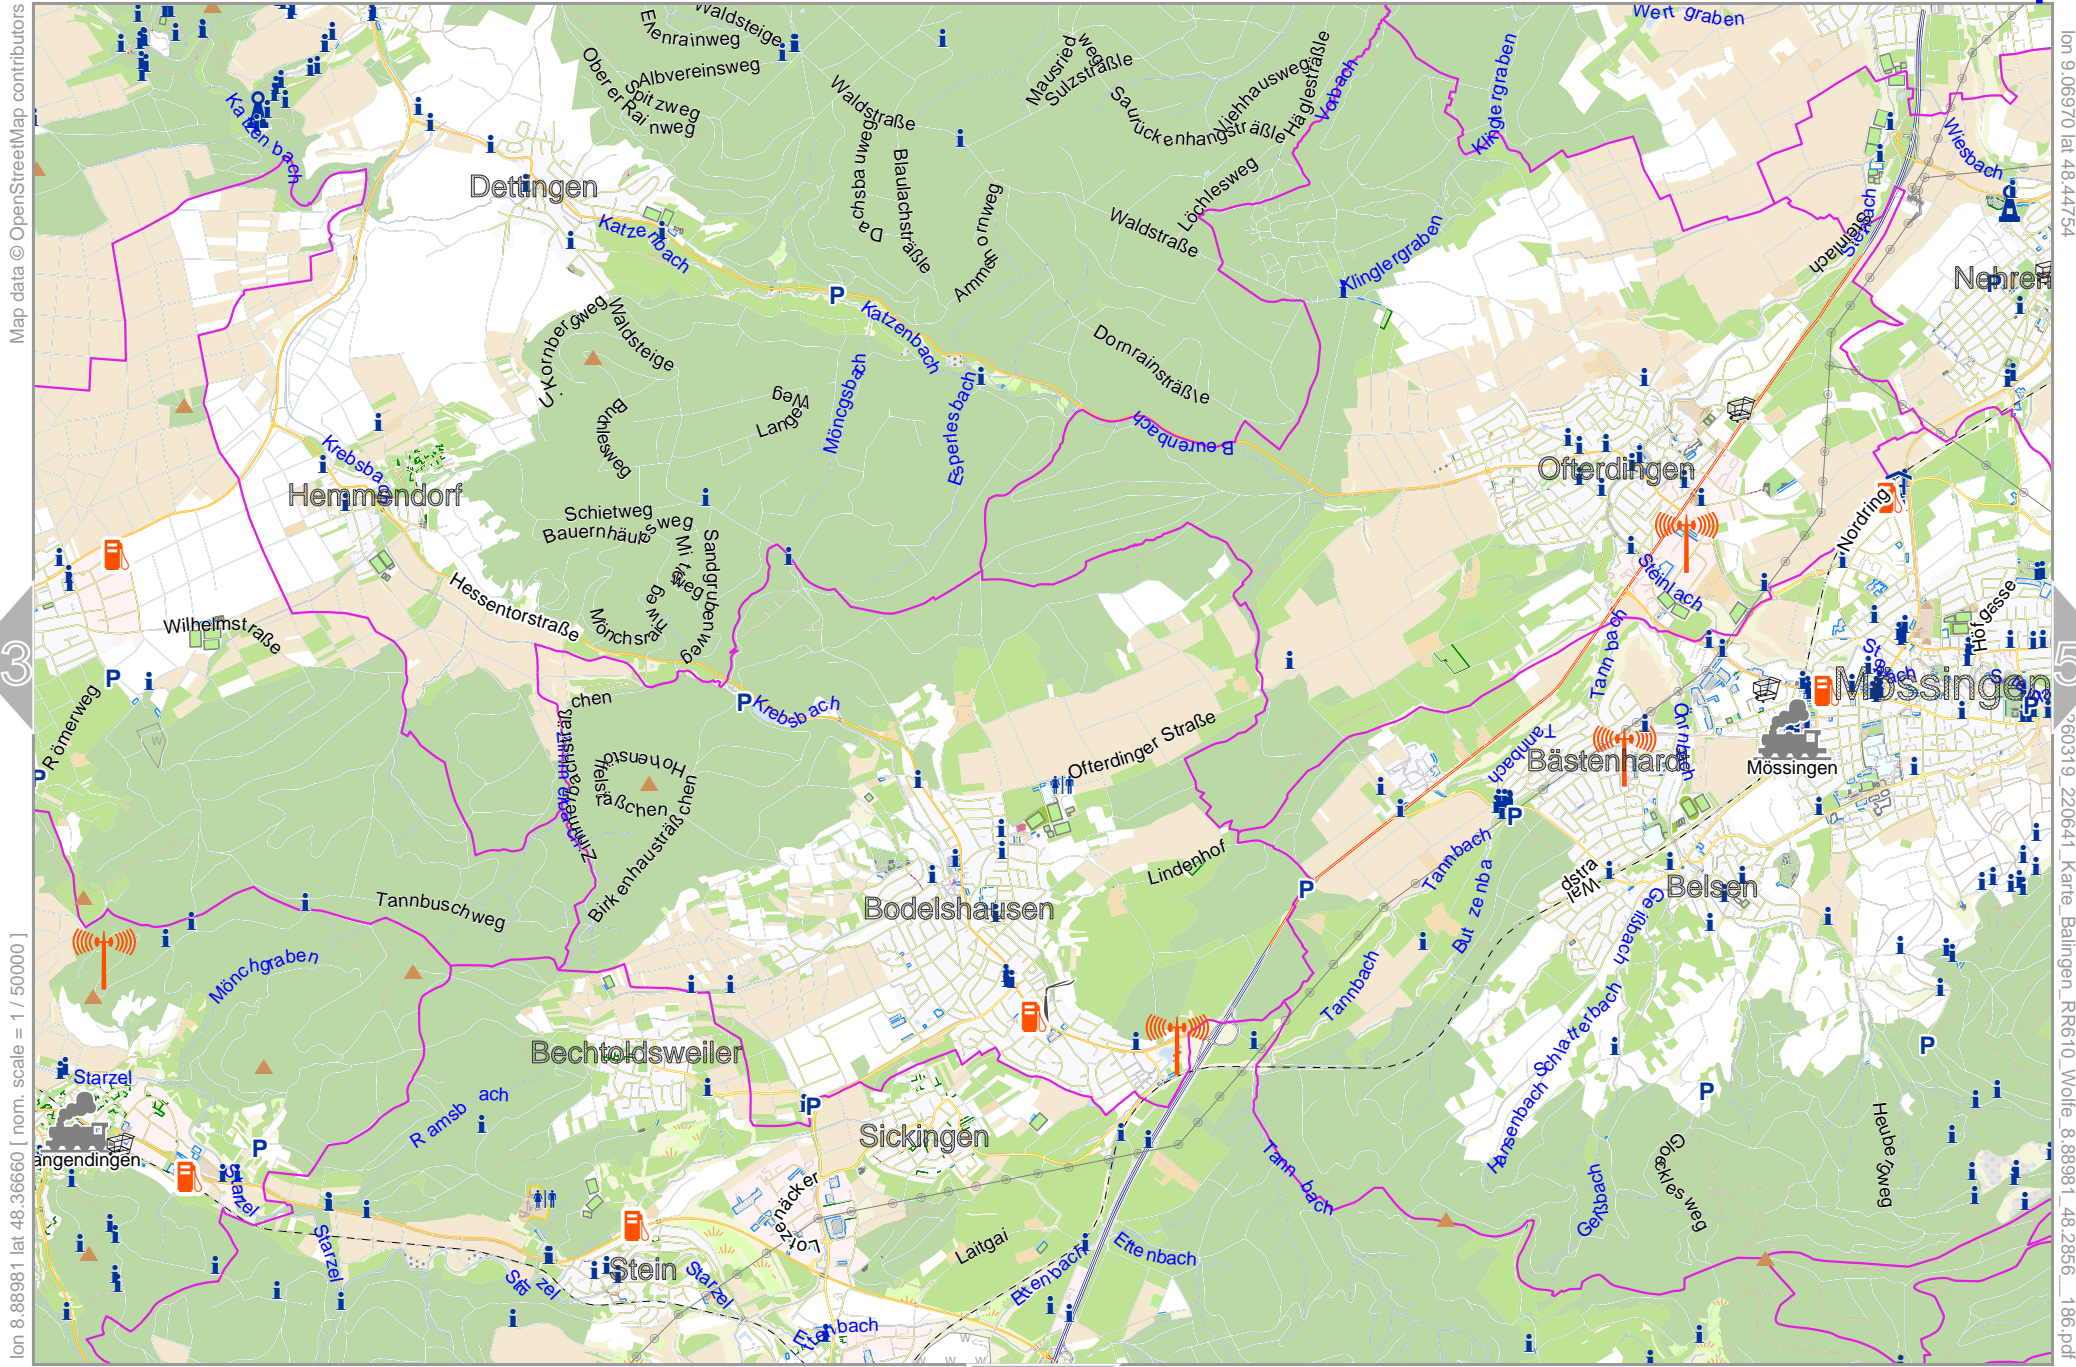

Karte Balingen RR610 Wölfe

Map data © OpenStreetMap contributors

lon 8.53003 lat 48.36660 [nom. scale = 1 / 50000]

lon 8.70992 lat 48.44754

960319_220641_Karte_Balingen_RR610_Wolfe_8.889981_48.2856_186.pdf

0 1000 m 5000 m

Karte Balingen RR610 Wölfe

3

top

Map data © OpenStreetMap contributors

lon 8.70992 lat 48.36660 [nom. scale = 1 / 50000]

lon 8.88981 lat 48.44754

960319_220641_Karte_Balingen_RR610_Wolfe_8.88981_48.2856_186.pdf

2

4

7

Karte Balingen RR610 Wölfe

Map data © OpenStreetMap contributors

lon 8.88981 lat 48.36660 [norm. scale = 1/50000]

lon 9.06970 lat 48.44754

lon 9.0319, 220641 Karte: Balingen_RR610_Wolfe_3.88981_48.2856_186.pdf

0 1000 m 5000 m

Karte Balingen RR610 Wölfe

5

top

Map data © OpenStreetMap contributors

lon 9.06970 lat 48.36660 [nom. scale = 1 / 50000]

lon 9.24959 lat 48.44754

pdfmap_20260319_220641_Karte_Balingen_RR610_Wolfe_8.88981_48.2856_186.pdf