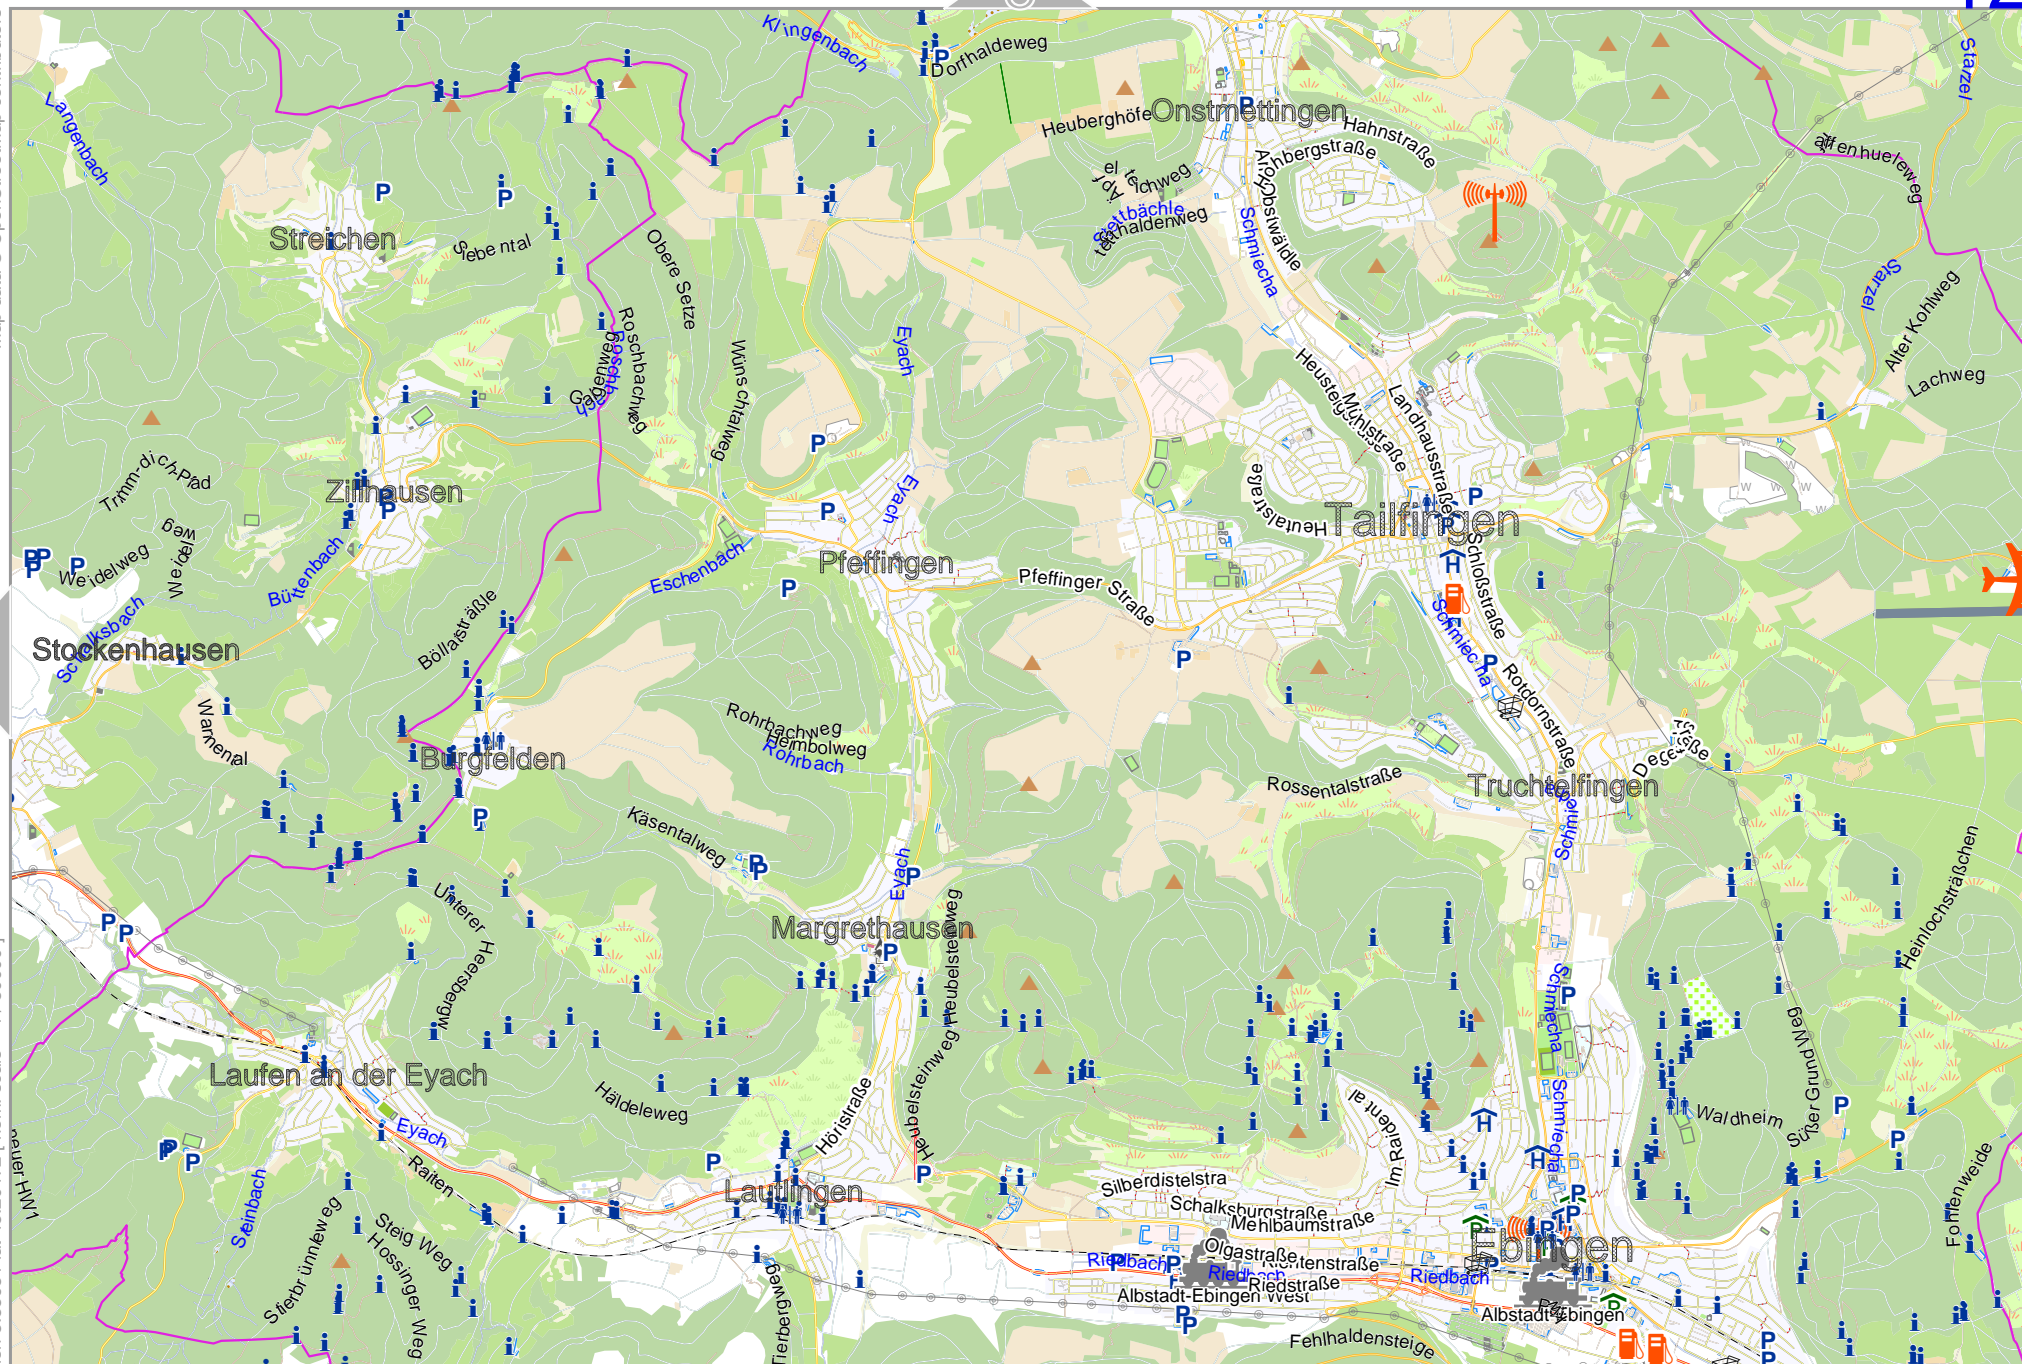

Map data © OpenStreetMap contributors

lon 8.88981 lat 48.20472 [nom. scale = 1/50000]

lon 9.06970 lat 48.28566

960319_220641_Karte_Balingen_RR610_Wolfe_8.88981_48.2856_186.pdf

0 1000 m 5000 m