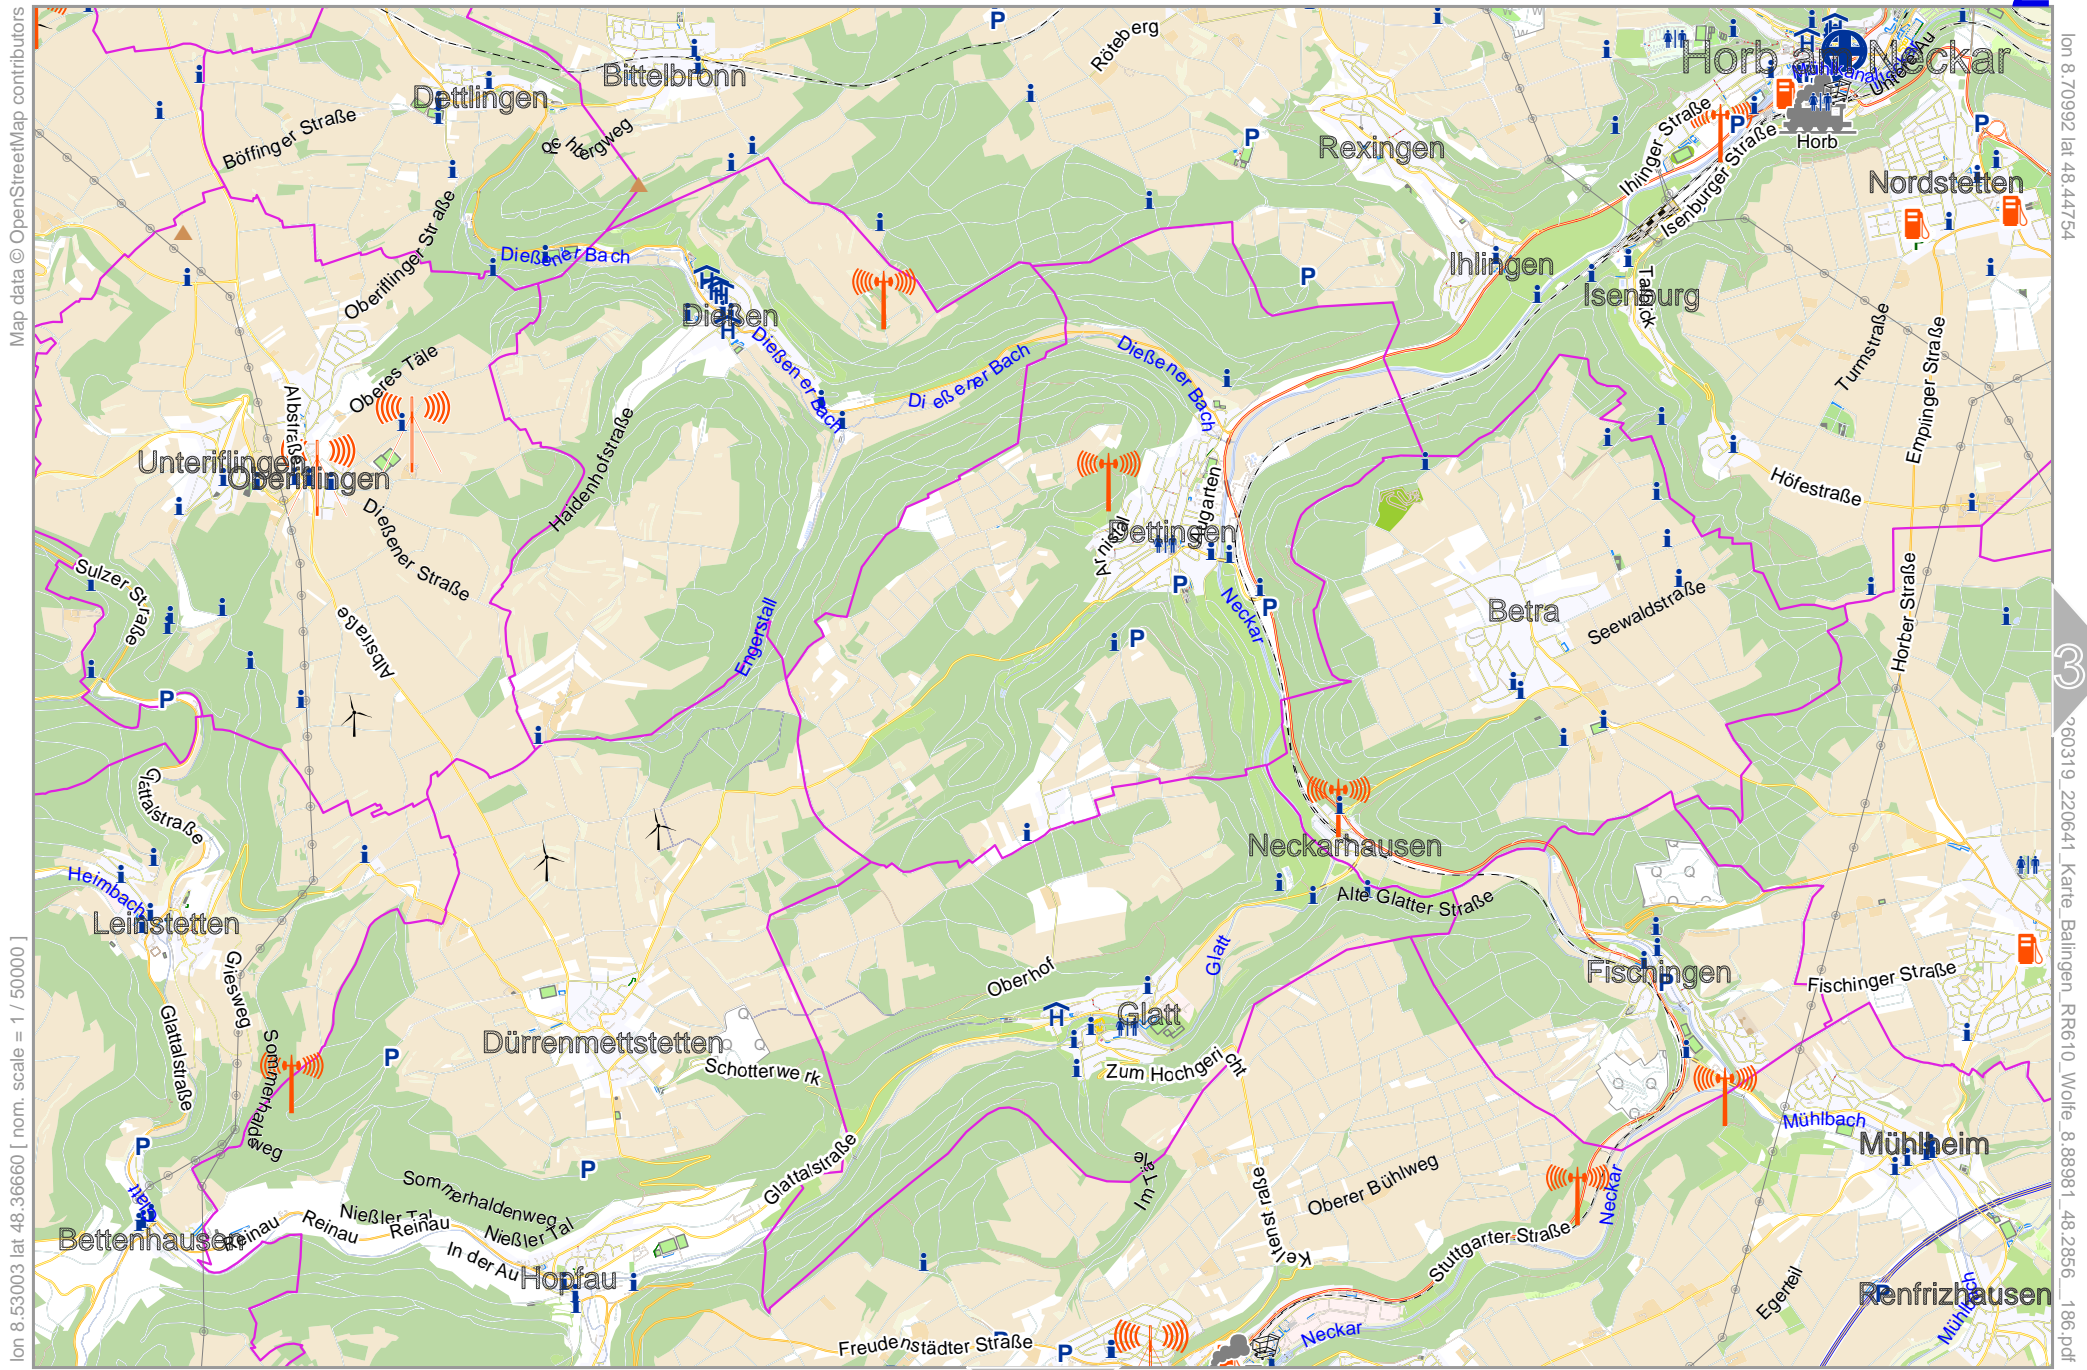

Karte Balingen RR610 Wölfe

Map data © OpenStreetMap contributors

lon 8.53003 lat 48.36660 [nom. scale = 1 / 50000]

lon 8.70992 lat 48.44754

960319_220641_Karte_Balingen_RR610_Wolfe_8.889981_48.2856_186.pdf

0 1000 m 5000 m

Karte Balingen RR610 Wölfe

3

top

Map data © OpenStreetMap contributors

lon 8.70992 lat 48.36660 [nom. scale = 1 / 50000]

lon 8.88981 lat 48.44754

960319_220641_Karte_Balingen_RR610_Wolfe_8.88981_48.2856_186.pdf

2

4

7

Karte Balingen RR610 Wölfe

Map data © OpenStreetMap contributors

lon 8.88981 lat 48.36660 [norm. scale = 1/50000]

lon 9.06970 lat 48.44754

lon 9.0319, 220641 Karte: Balingen_RR610_Wolfe_3.88981_48.2856_186.pdf

0 1000 m 5000 m

Karte Balingen RR610 Wölfe

5

top

Map data © OpenStreetMap contributors

lon 9.06970 lat 48.36660 [nom. scale = 1 / 50000]

lon 9.24959 lat 48.44754

pdfmap_20260319_220641_Karte_Balingen_RR610_Wolfe_8.88981_48.2856_186.pdf