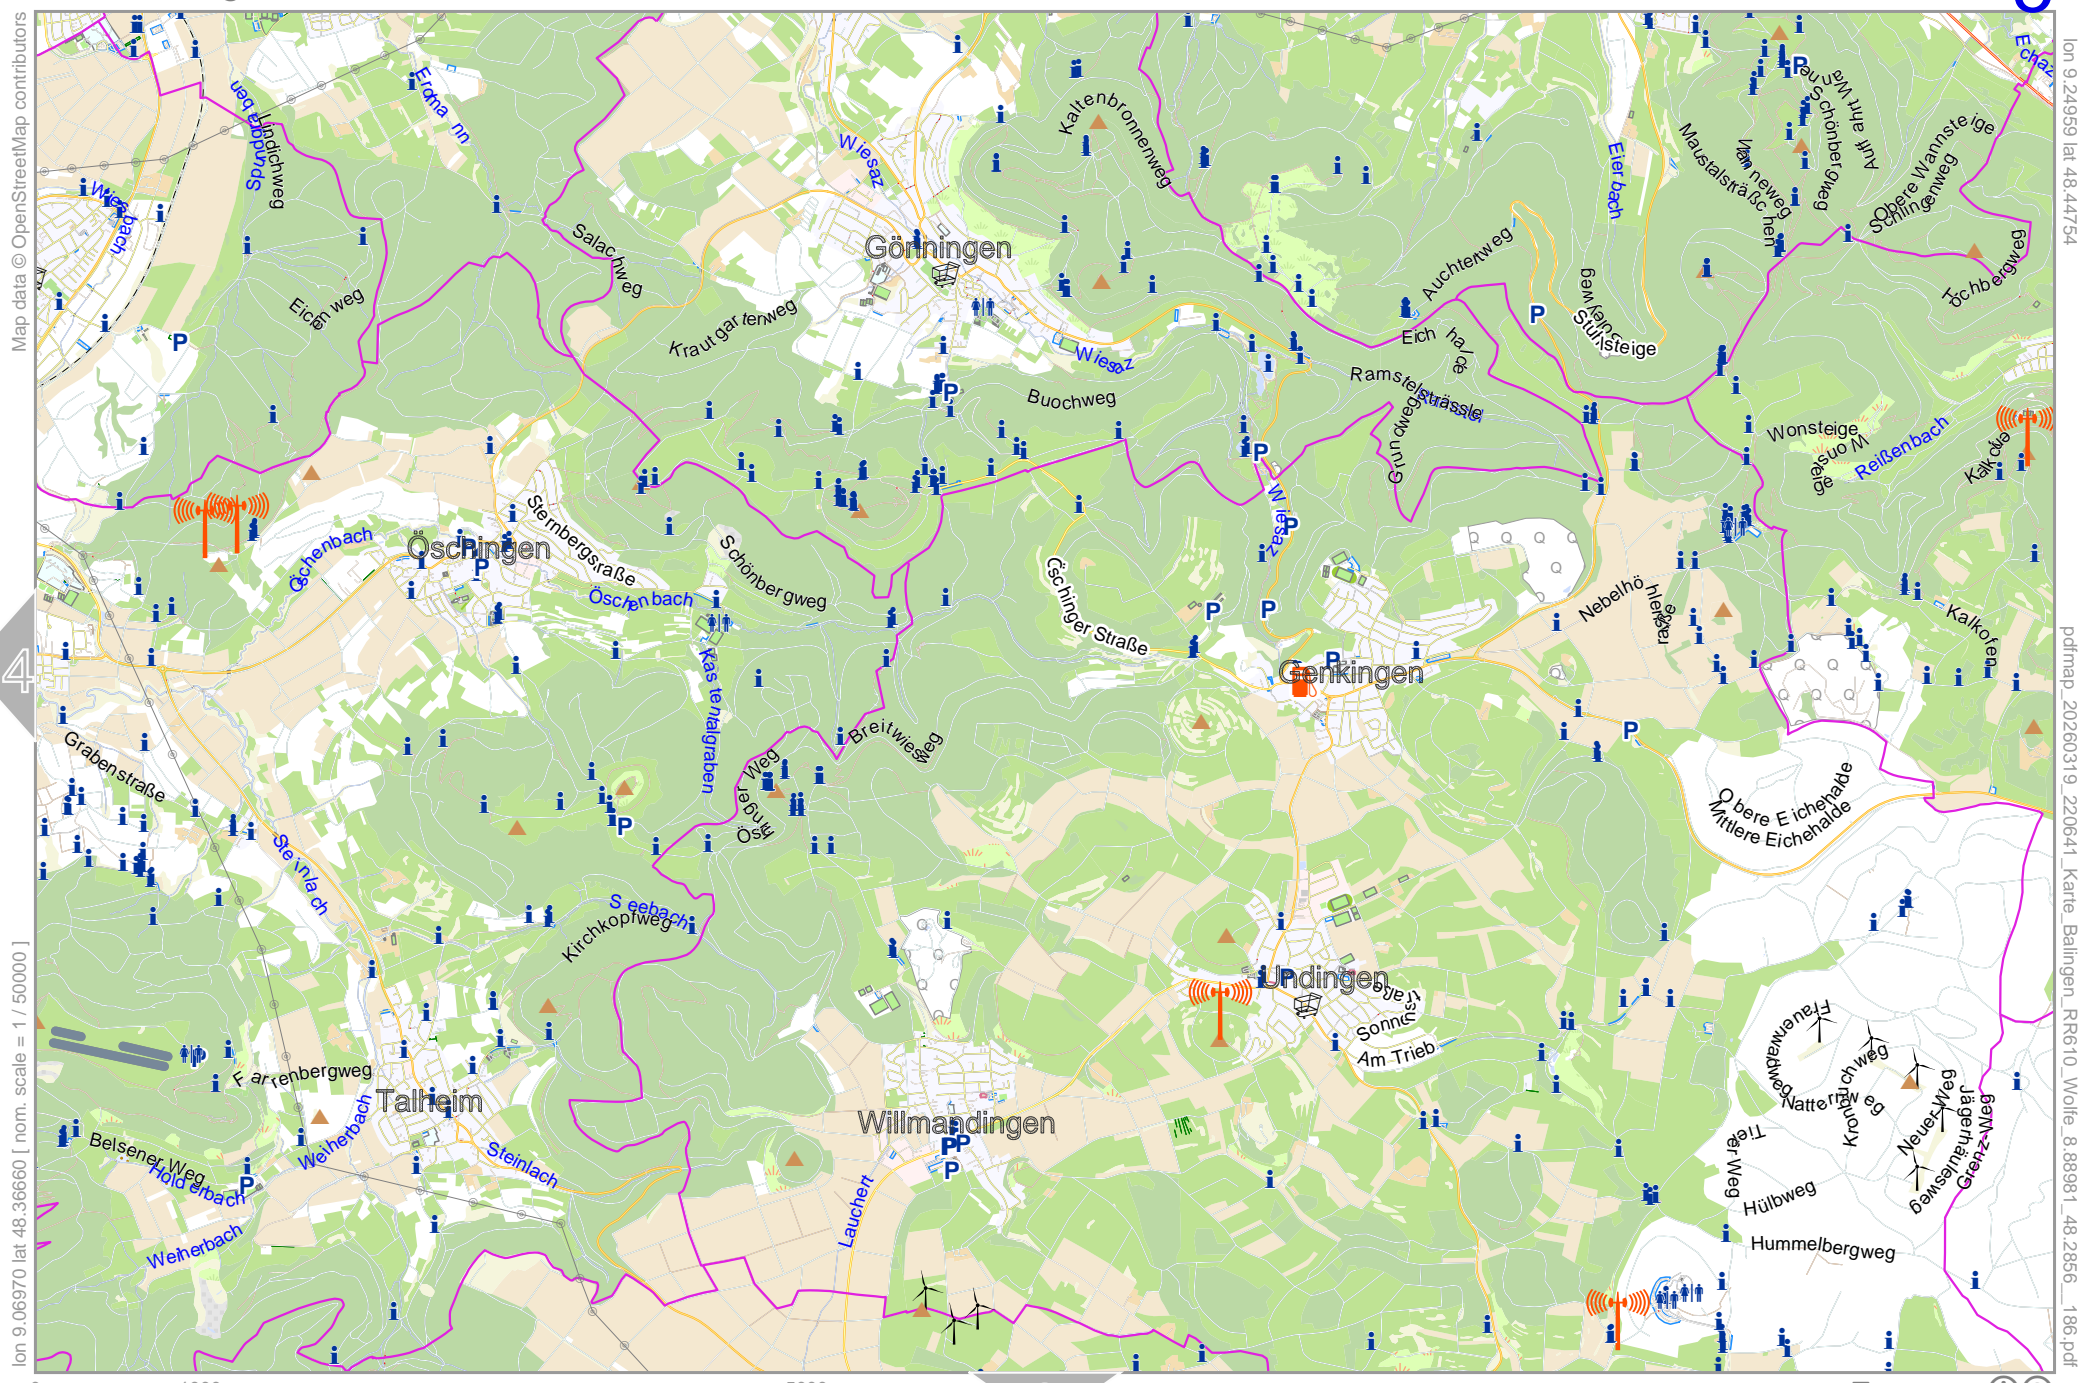

0 1000 m 5000 m

Karte Balingen RR610 Wölfe

3

top

Map data © OpenStreetMap contributors

lon 8.70992 lat 48.36660 [nom. scale = 1 / 50000]

lon 8.88981 lat 48.44754

960319_220641_Karte_Balingen_RR610_Wolfe_8.88981_48.2856_186.pdf

2

4

7

Karte Balingen RR610 Wölfe

Map data © OpenStreetMap contributors

lon 8.88981 lat 48.36660 [norm. scale = 1/50000]

lon 9.06970 lat 48.44754

lon 9.0319, 220641 Karte: Balingen_RR610_Wolfe_3.88981_48.2856_186.pdf

0 1000 m 5000 m

Karte Balingen RR610 Wölfe

5

top

Map data © OpenStreetMap contributors

lon 9.06970 lat 48.36660 [nom. scale = 1 / 50000]

lon 9.24959 lat 48.44754

pdfmap_20260319_220641_Karte_Balingen_RR610_Wolfe_8.88981_48.2856_186.pdf

4

9

Karte Balingen RR610 Wölfe

Karte Balingen RR610 Wölfe

Map data © OpenStreetMap contributors

lon 8.70992 lat 48.28566 [nom. scale = 1 / 50000]

lon 8.88981 lat 48.36660

960319_220641_Karte_Balingen_RR610_Woelfe_8.88981_48.2856_186.pdf