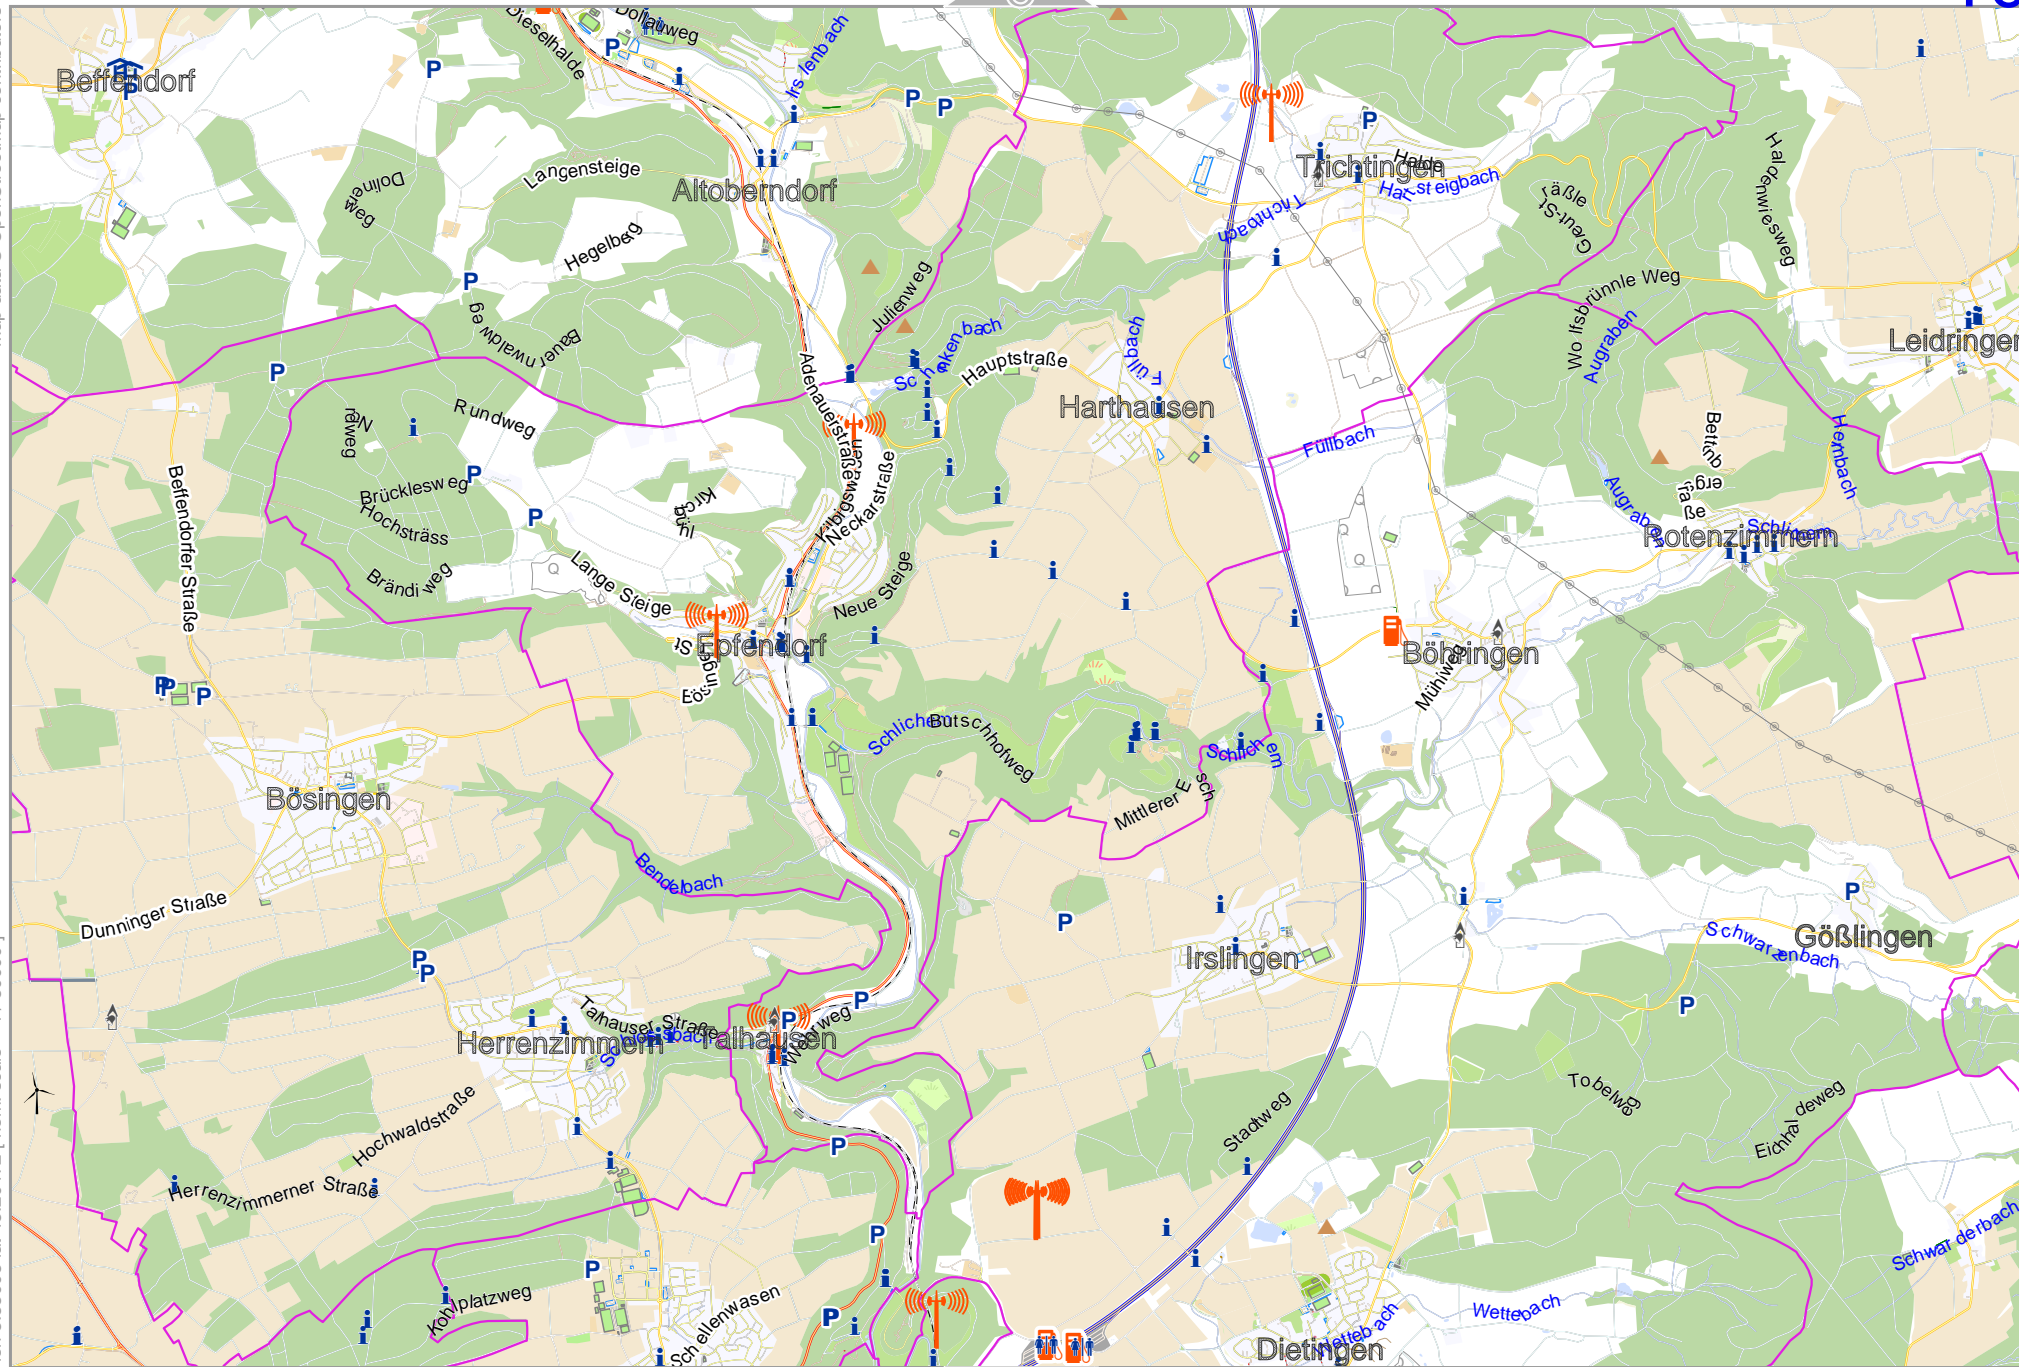

0 1000 m 5000 m

Karte Balingen RR610 Wölfe

Map data © OpenStreetMap contributors

lon 8.88981 lat 48.28566 [nom. scale = 1 / 50000]

lon 9.06970 lat 48.36660

960319_220641_Karte_Balingen_RR610_Wolfe_8.88981_48.2856_186.pdf

0 1000 m 5000 m

Karte Balingen RR610 Wölfe

Map data © OpenStreetMap contributors

lon 9.06970 lat 48.28566 [nom. scale = 1 / 50000]

lon 9.24959 lat 48.36660

pdfmap_20260319_220641_Karte_Balingen_RR610_Woelfe_8.889981_48.2856_186.pdf

0 1000 m 5000 m

Map data © OpenStreetMap contributors

lon 8.53003 lat 48.20472 [nom. scale = 1 / 50000]

lon 8.70992 lat 48.28566

960319_220641_Karte_Balingen_RR610_Wolfe_8.889981_48.2856_186.pdf

Karte Balingen RR610 Wölfe

Map data © OpenStreetMap contributors

lon 8.88981 lat 48.28556

lon 8.70992 lat 48.20472 [nom. scale = 1/50000]

960319_220641_Karte_Balingen_RR610_Wolfe_8.88981_48.2855_186.pdf

0 1000 m 5000 m

Map data © OpenStreetMap contributors