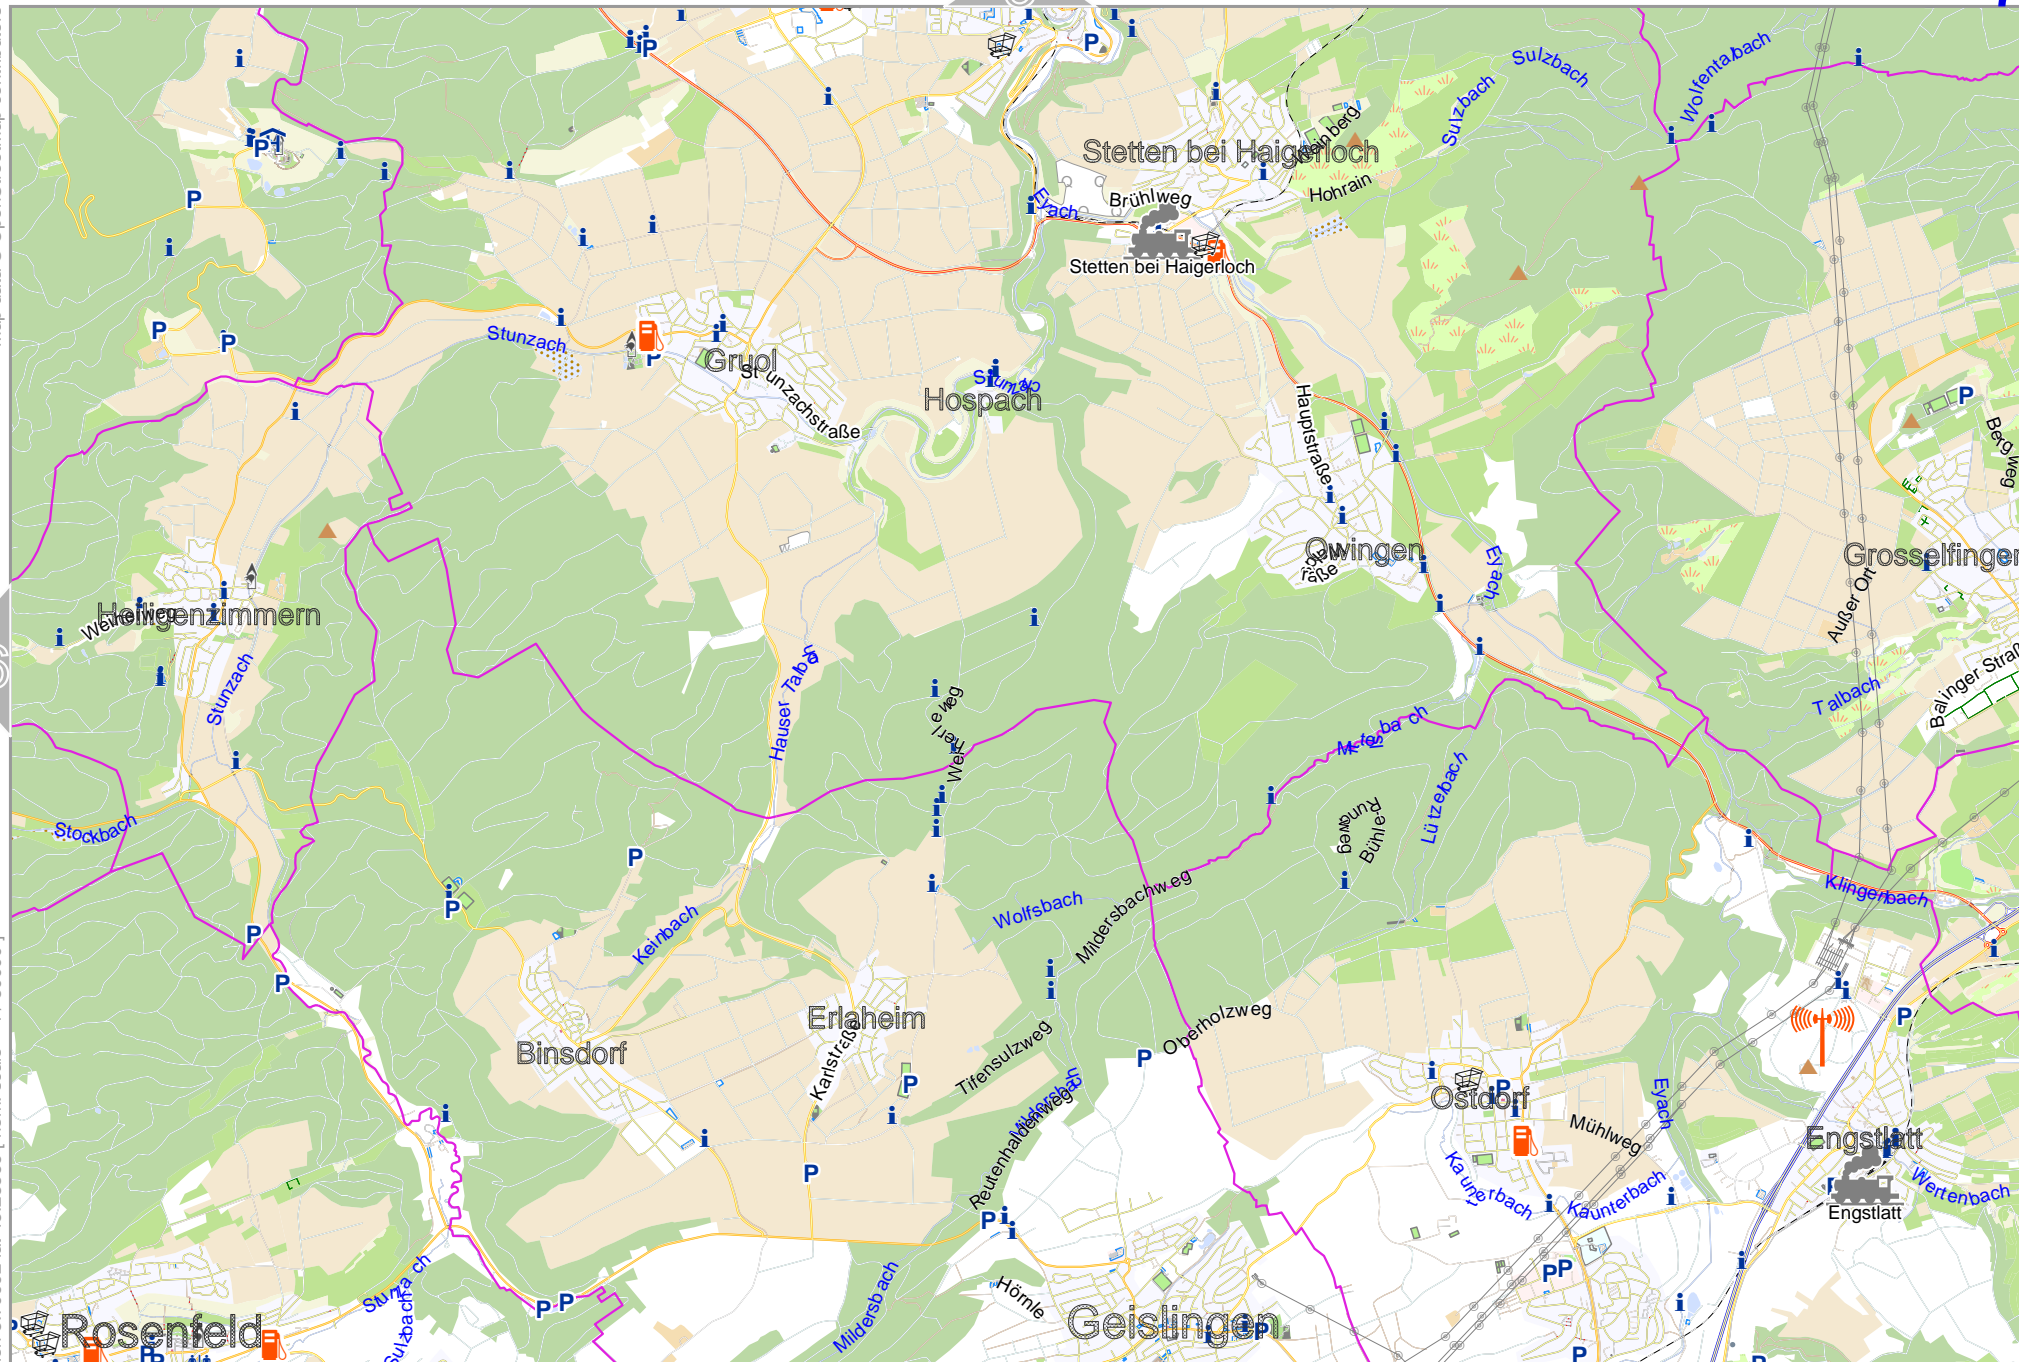

0 1000 m 5000 m

Karte Balingen RR610 Wölfe

5

top

Map data © OpenStreetMap contributors

lon 9.06970 lat 48.36660 [nom. scale = 1 / 50000]

lon 9.24959 lat 48.44754

pdfmap_20260319_220641_Karte_Balingen_RR610_Wolfe_8.88981_48.2856_186.pdf

4

9

Karte Balingen RR610 Wölfe

Karte Balingen RR610 Wölfe

Map data © OpenStreetMap contributors

lon 8.70992 lat 48.28566 [nom. scale = 1 / 50000]

lon 8.88981 lat 48.36660

960319_220641_Karte_Balingen_RR610_Woelfe_8.88981_48.2856_186.pdf

0 1000 m 5000 m

Karte Balingen RR610 Wölfe

Map data © OpenStreetMap contributors

lon 8.88981 lat 48.28566 [nom. scale = 1 / 50000]

lon 9.06970 lat 48.36660

960319_220641_Karte_Balingen_RR610_Wolfe_8.88981_48.2856_186.pdf