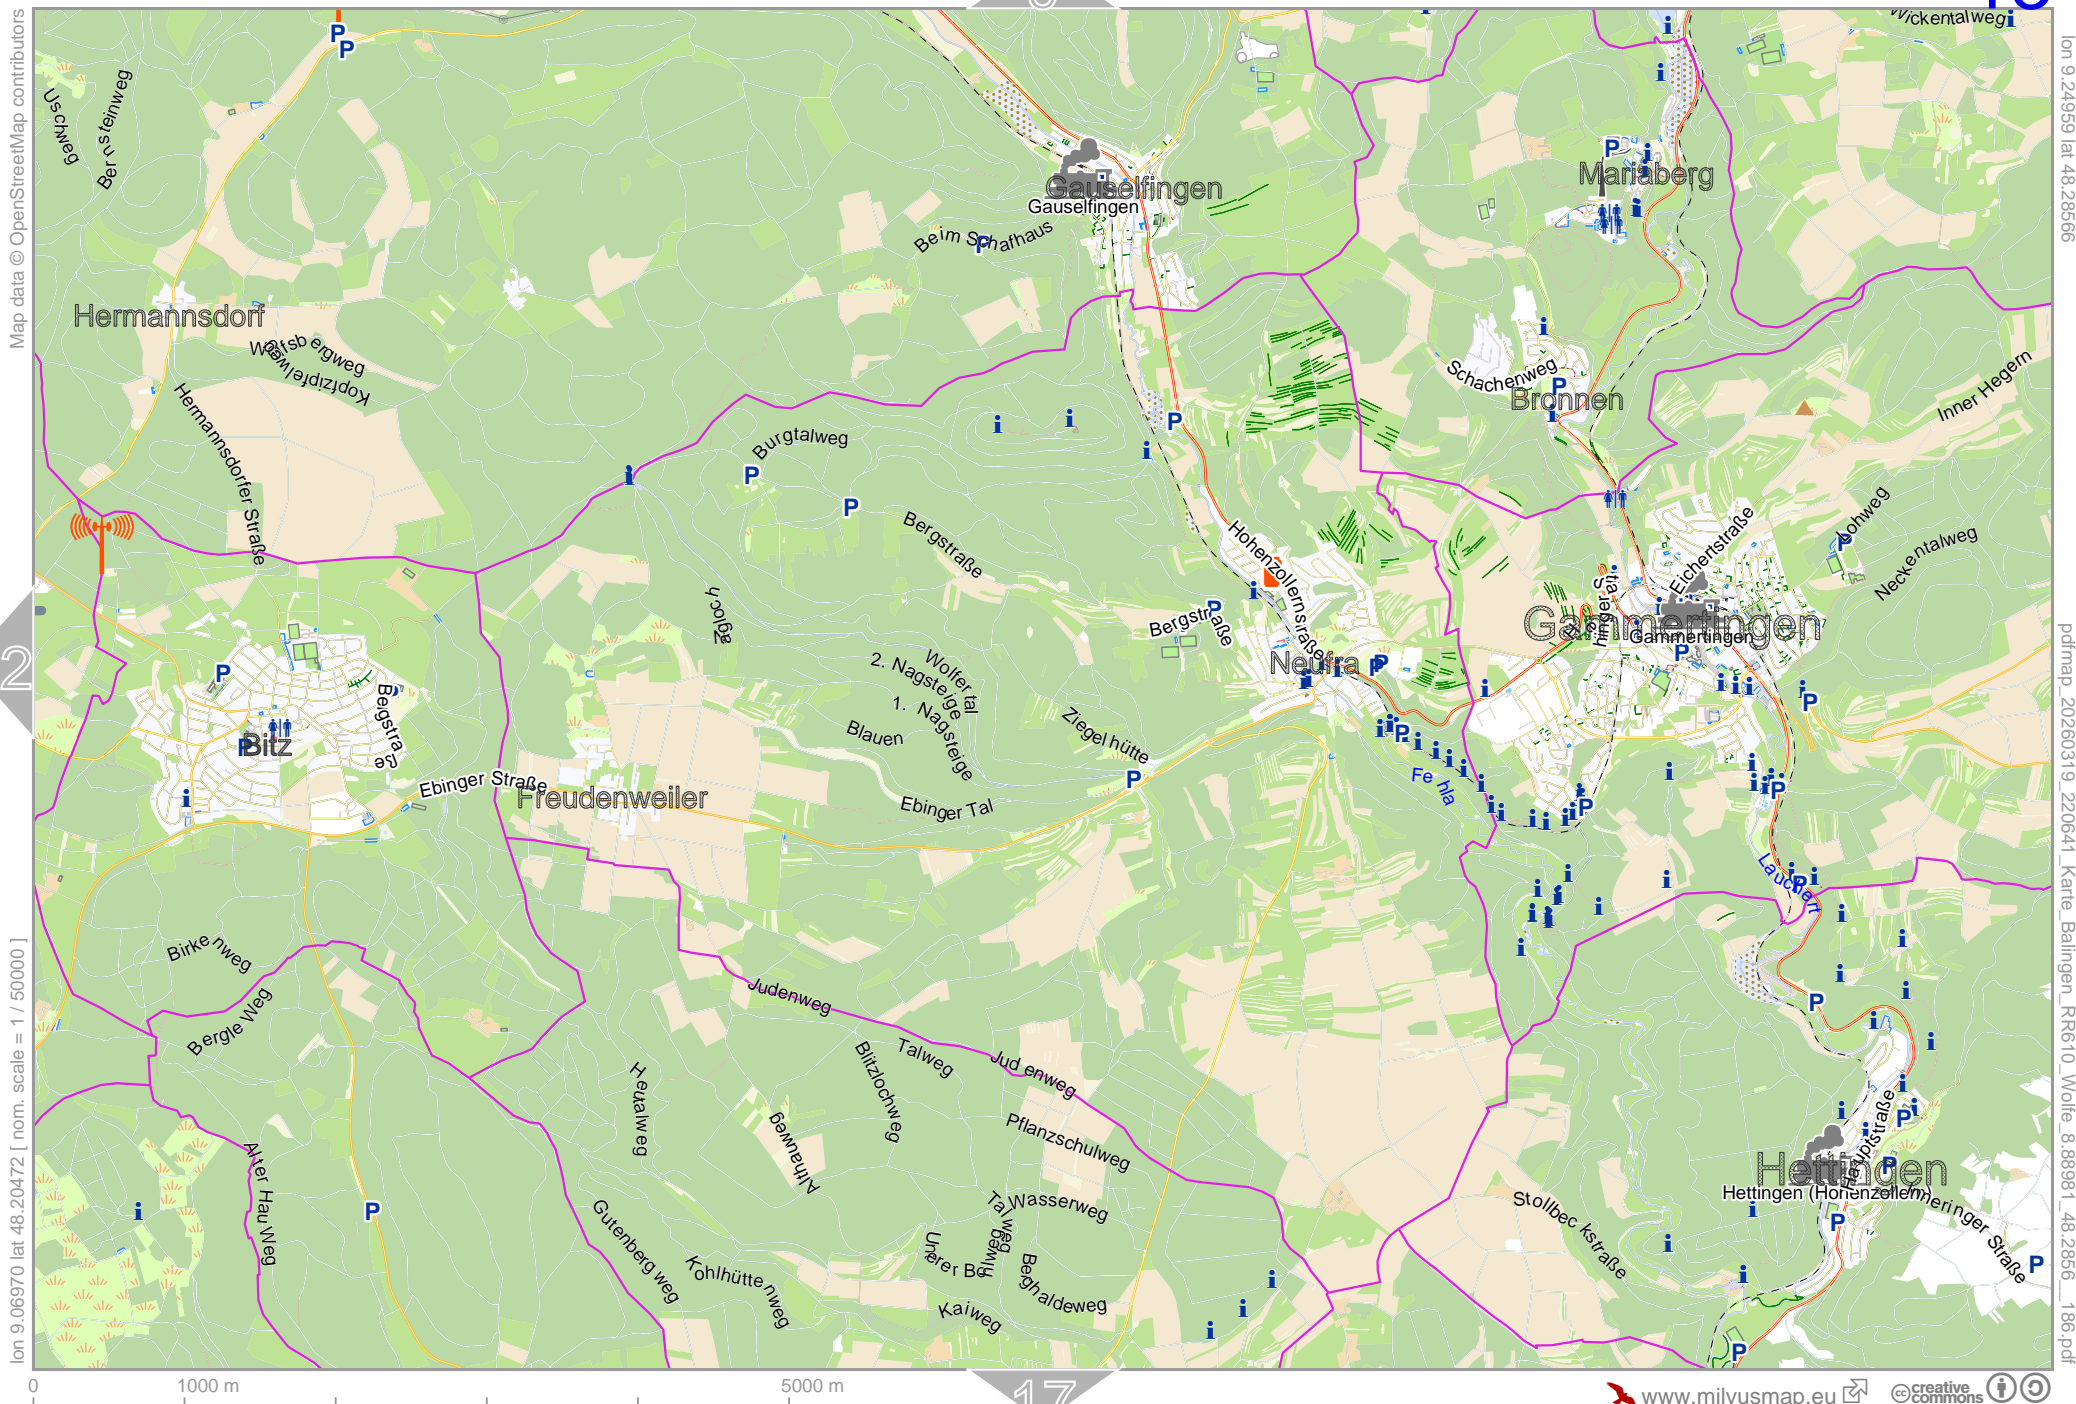

Map data © OpenStreetMap contributors

lon 8.88981 lat 48.28556

lon 8.70992 lat 48.20472 [nom. scale = 1/50000]

960319_220641_Karte_Balingen_RR610_Wolfe_8.88981_48.2855_186.pdf

0 1000 m 5000 m

Map data © OpenStreetMap contributors

lon 8.88981 lat 48.20472 [nom. scale = 1/50000]

lon 9.06970 lat 48.28566

960319_220641_Karte_Balingen_RR610_Wolfe_8.88981_48.2856_186.pdf

0 1000 m 5000 m

Karte Balingen RR610 Wölfe

Map data © OpenStreetMap contributors

lon 9.06970 lat 48.20472 [nom. scale = 1 / 50000]

lon 9.24959 lat 48.28566

pdfmap_20260319_220641_Karte_Balingen_RR610_Wolfe_8.889981_48.2856_186.pdf

Karte Balingen RR610 Wölfe

Map data © OpenStreetMap contributors