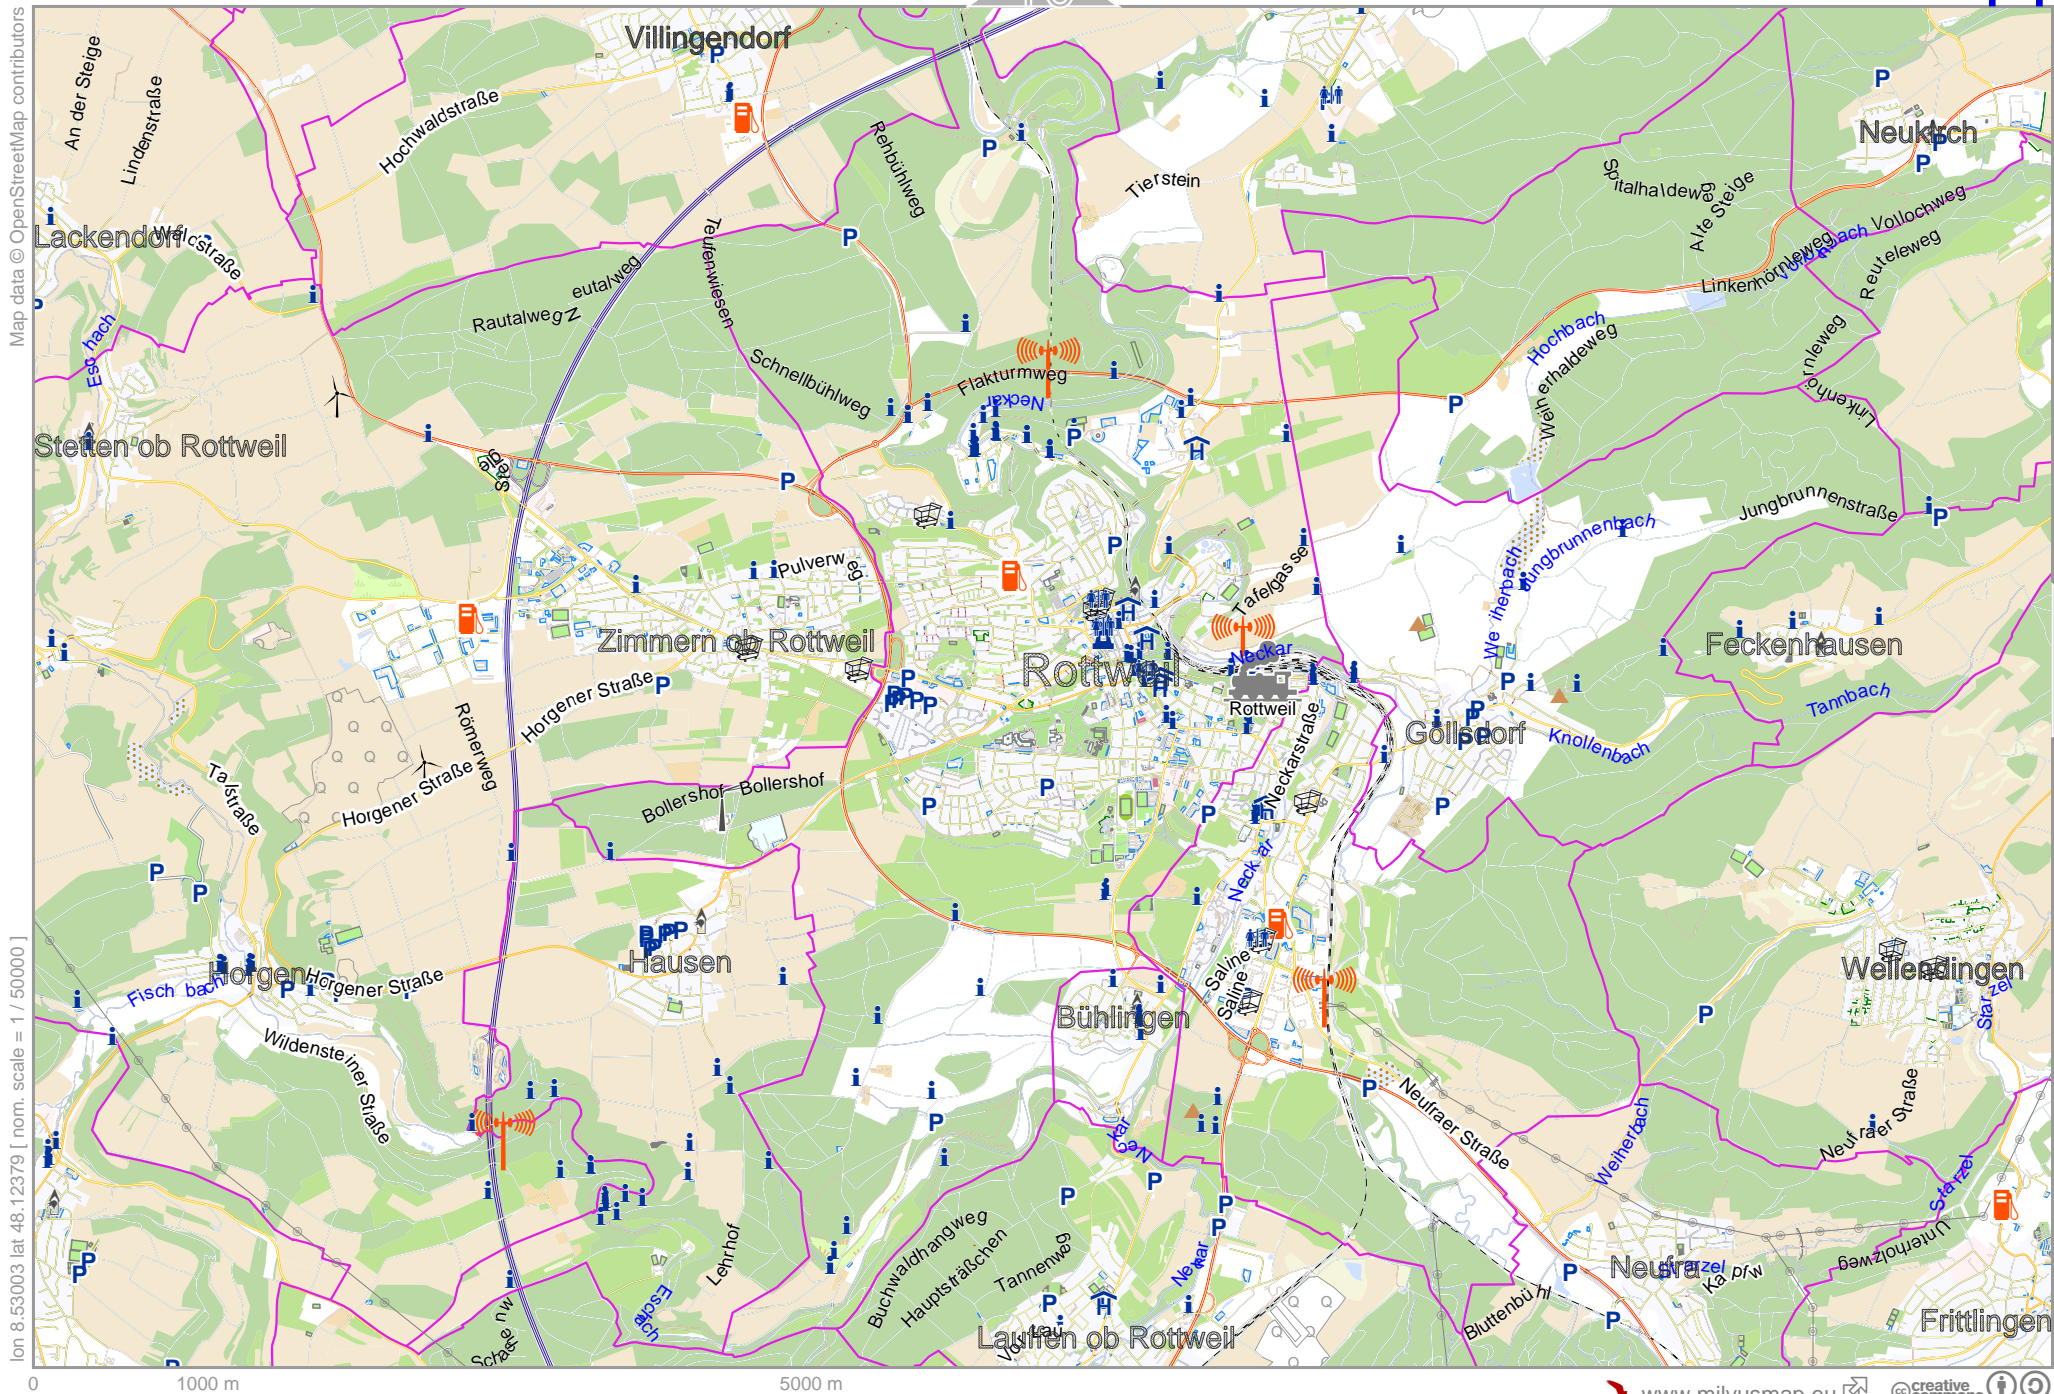

Map data © OpenStreetMap contributors

lon 8.88981 lat 48.28556

lon 8.70992 lat 48.20472 [nom. scale = 1/50000]

960319_220641_Karte_Balingen_RR610_Wolfe_8.88981_48.2855_186.pdf

0 1000 m 5000 m

Map data © OpenStreetMap contributors

lon 8.88981 lat 48.20472 [nom. scale = 1/50000]

lon 9.06970 lat 48.28566

960319_220641_Karte_Balingen_RR610_Wolfe_8.88981_48.2856_186.pdf

0 1000 m 5000 m

Karte Balingen RR610 Wölfe

Map data © OpenStreetMap contributors

lon 9.06970 lat 48.20472 [nom. scale = 1 / 50000]

lon 9.24959 lat 48.28566

pdfmap_20260319_220641_Karte_Balingen_RR610_Wolfe_8.889981_48.2856_186.pdf

Karte Balingen RR610 Wölfe

Map data © OpenStreetMap contributors