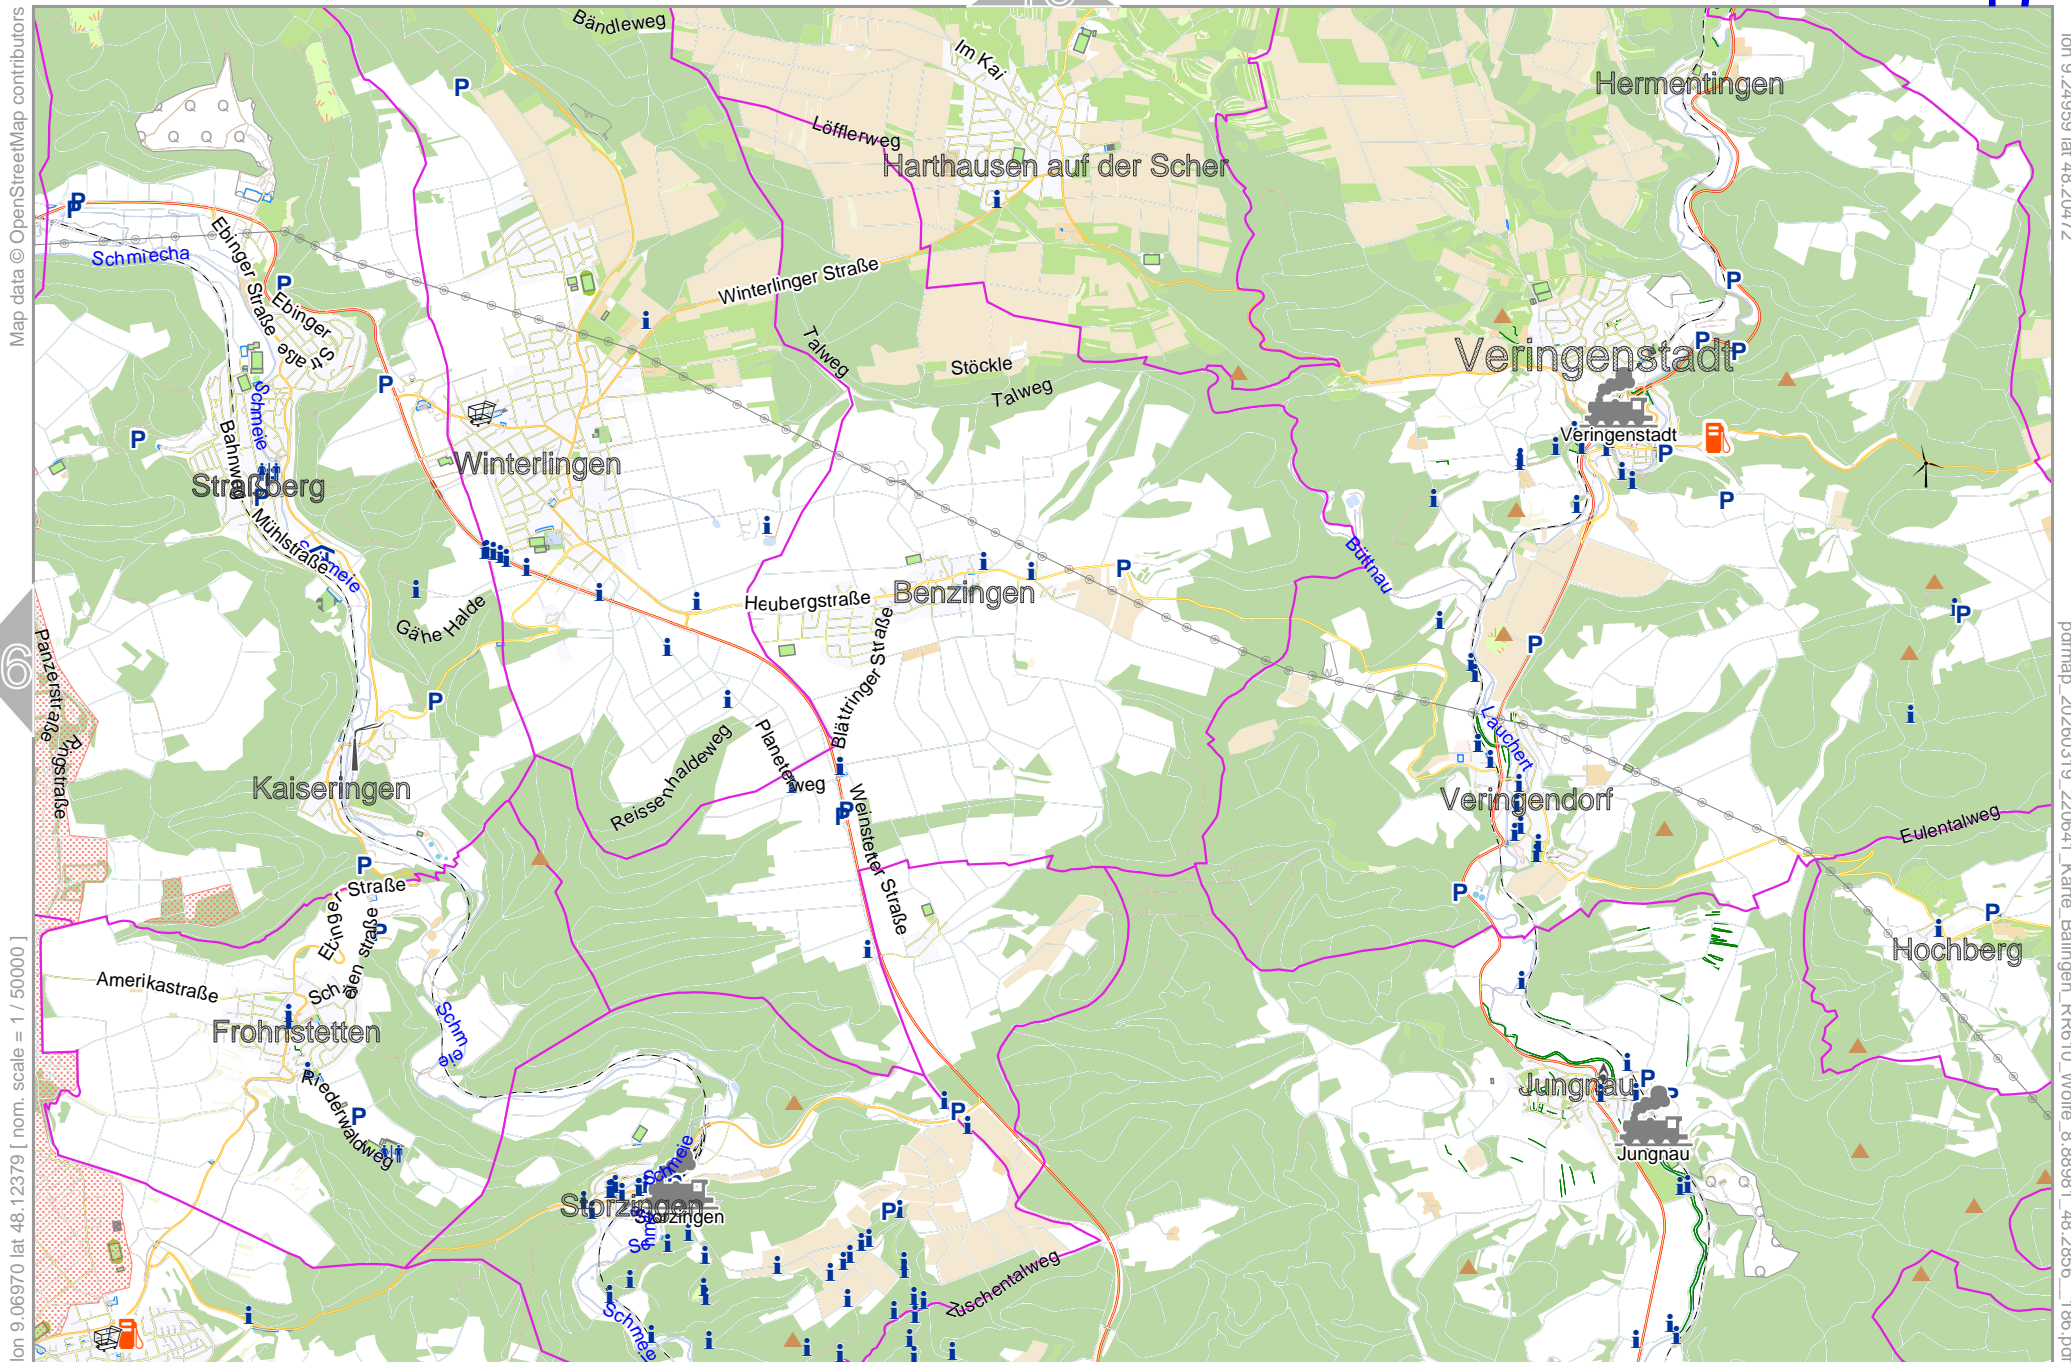

lon 8.53003 lat 48.12379 [norm. scale = 1/50000]

lon 8.70992 lat 48.20472

960319_220641_Karte_Balingen_RR610_Wolfe_8.88981_48.2856_186.pdf

Karte Balingen RR610 Wölfe

15

top

Map data © OpenStreetMap contributors

lon 8.70992 lat 48.12379 [nom. scale = 1 / 50000]

lon 8.88981 lat 48.20472

960319_220641_Karte_Balingen_RR610_Wolfe_8.88981_48.2856_186.pdf

0 1000 m 5000 m

Map data © OpenStreetMap contributors

lon 9.06970 lat 48.20472

lon 8.88981 lat 48.12379 [nom. scale = 1 / 50000]

960319_220641_Karte_Balingen_RR610_Woelfe_8.88981_48.2856_186.pdf

0 1000 m 5000 m

Karte Balingen RR610 Wölfe

Map data © OpenStreetMap contributors

lon 9.24959 lat 48.20472

pdfmap_20260319_220641_Karte_Balingen_RR610_Wolfe_8.88981_48.2856_186.pdf

lon 9.06970 lat 48.12379 [nom. scale = 1 / 50000]

0 1000 m 5000 m