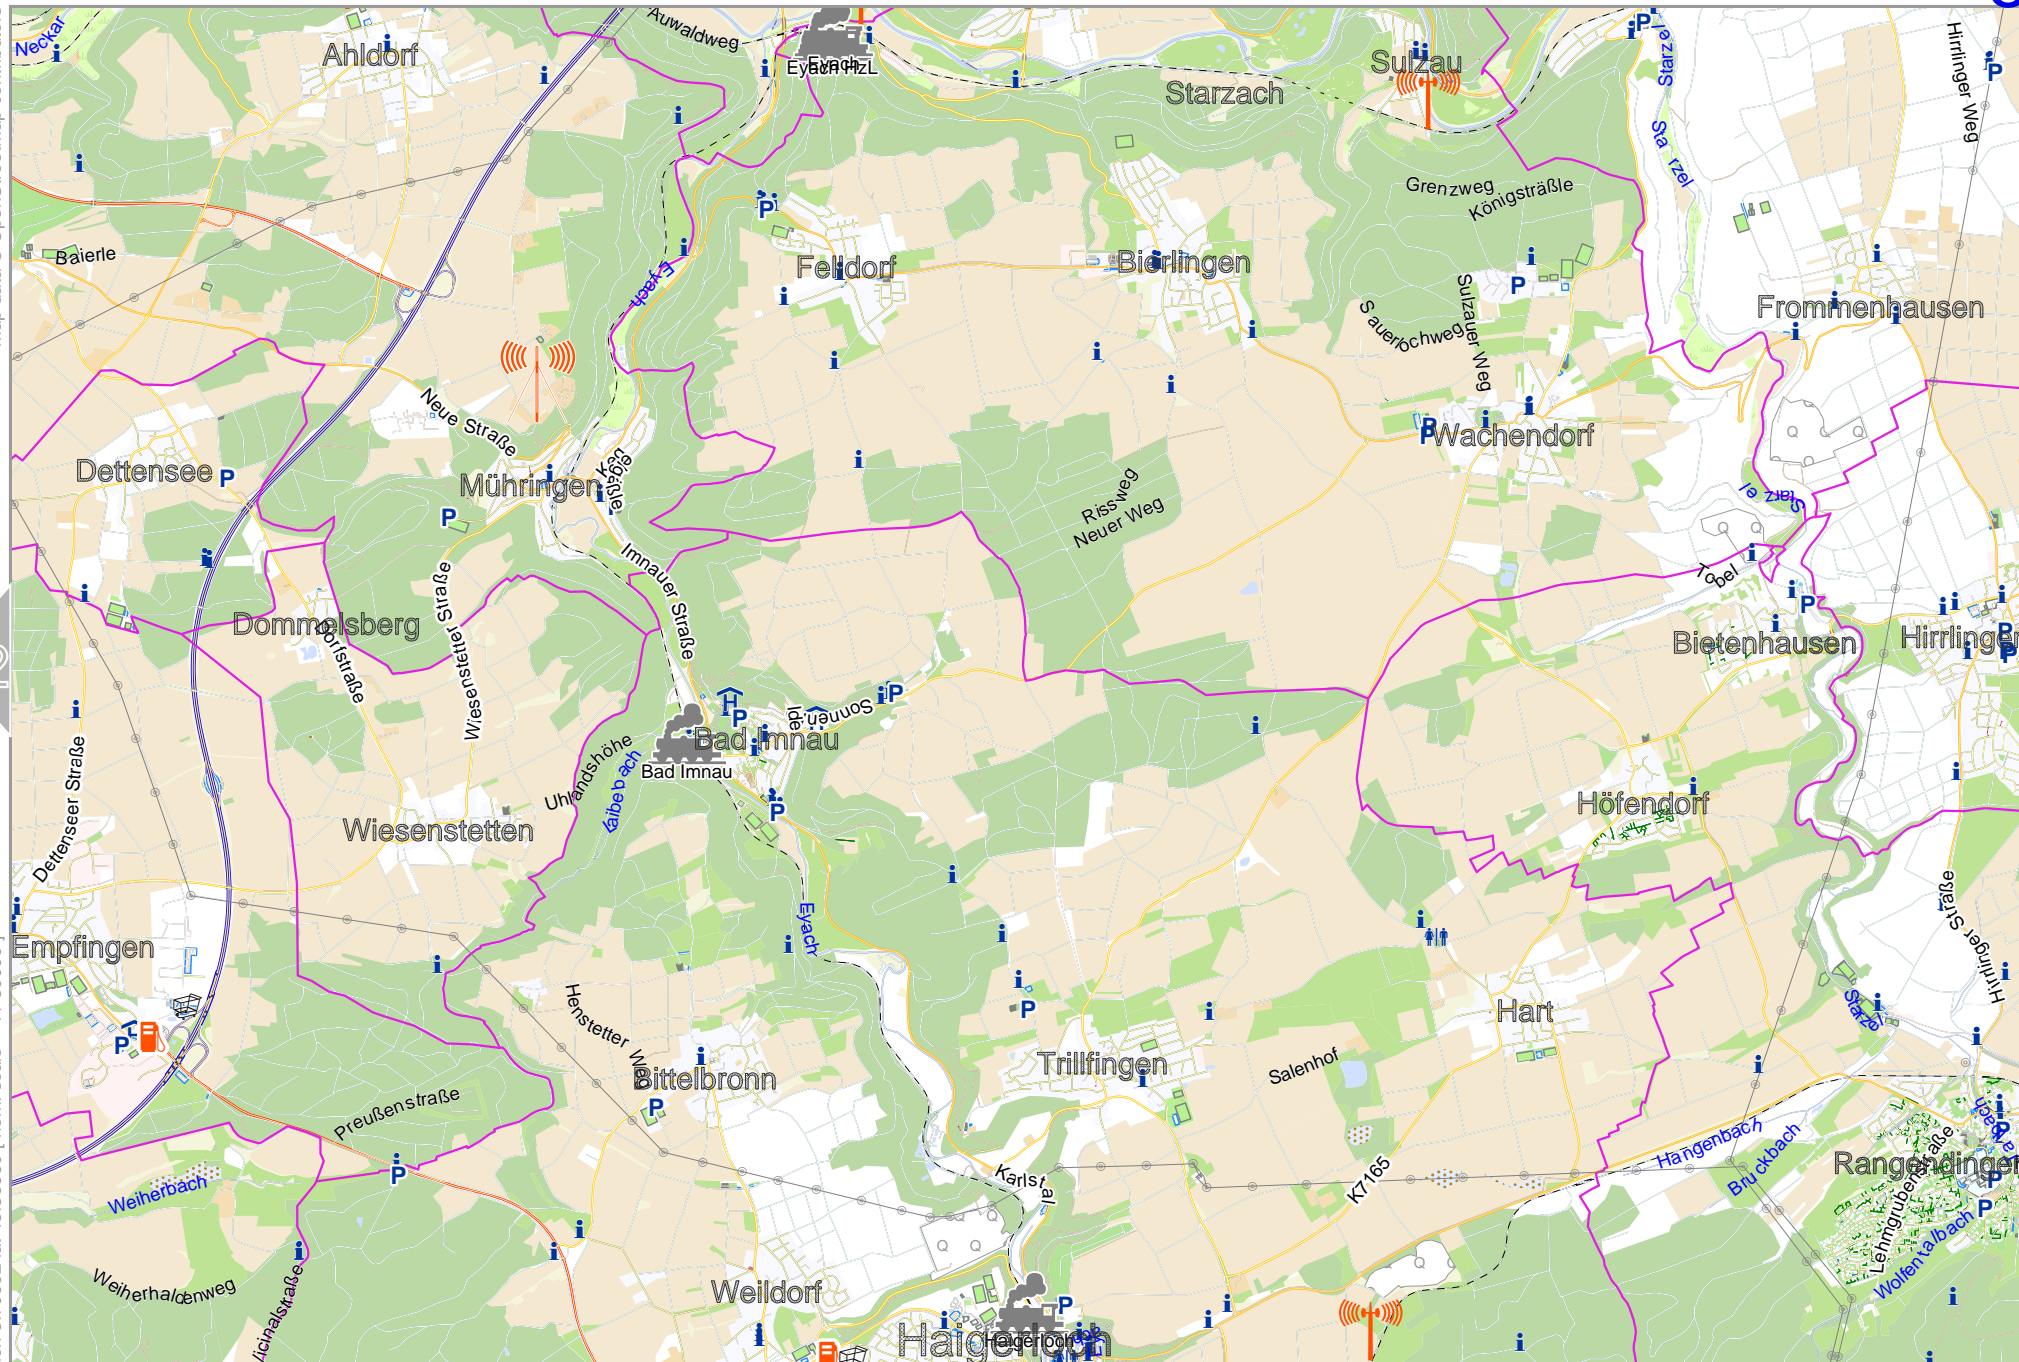

Karte Balingen RR610 Wölfe

Map data © OpenStreetMap contributors

lon 8.53003 lat 48.36660 [nom. scale = 1 / 50000]

lon 8.70992 lat 48.44754

960319_220641_Karte_Balingen_RR610_Wolfe_8.889981_48.2856_186.pdf

0 1000 m 5000 m

Karte Balingen RR610 Wölfe

3

top

Map data © OpenStreetMap contributors

lon 8.70992 lat 48.36660 [nom. scale = 1 / 50000]

lon 8.88981 lat 48.44754

960319_220641_Karte_Balingen_RR610_Wolfe_8.88981_48.2856_186.pdf

2

4

7

Karte Balingen RR610 Wölfe

Map data © OpenStreetMap contributors

lon 8.88981 lat 48.36660 [norm. scale = 1/50000]

lon 9.06970 lat 48.44754

lon 9.0319, 220641 Karte: Balingen_RR610_Wolfe_3.88981_48.2856_186.pdf

0 1000 m 5000 m

Karte Balingen RR610 Wölfe

5

top

Map data © OpenStreetMap contributors

lon 9.06970 lat 48.36660 [nom. scale = 1 / 50000]

lon 9.24959 lat 48.44754

pdfmap_20260319_220641_Karte_Balingen_RR610_Wolfe_8.88981_48.2856_186.pdf