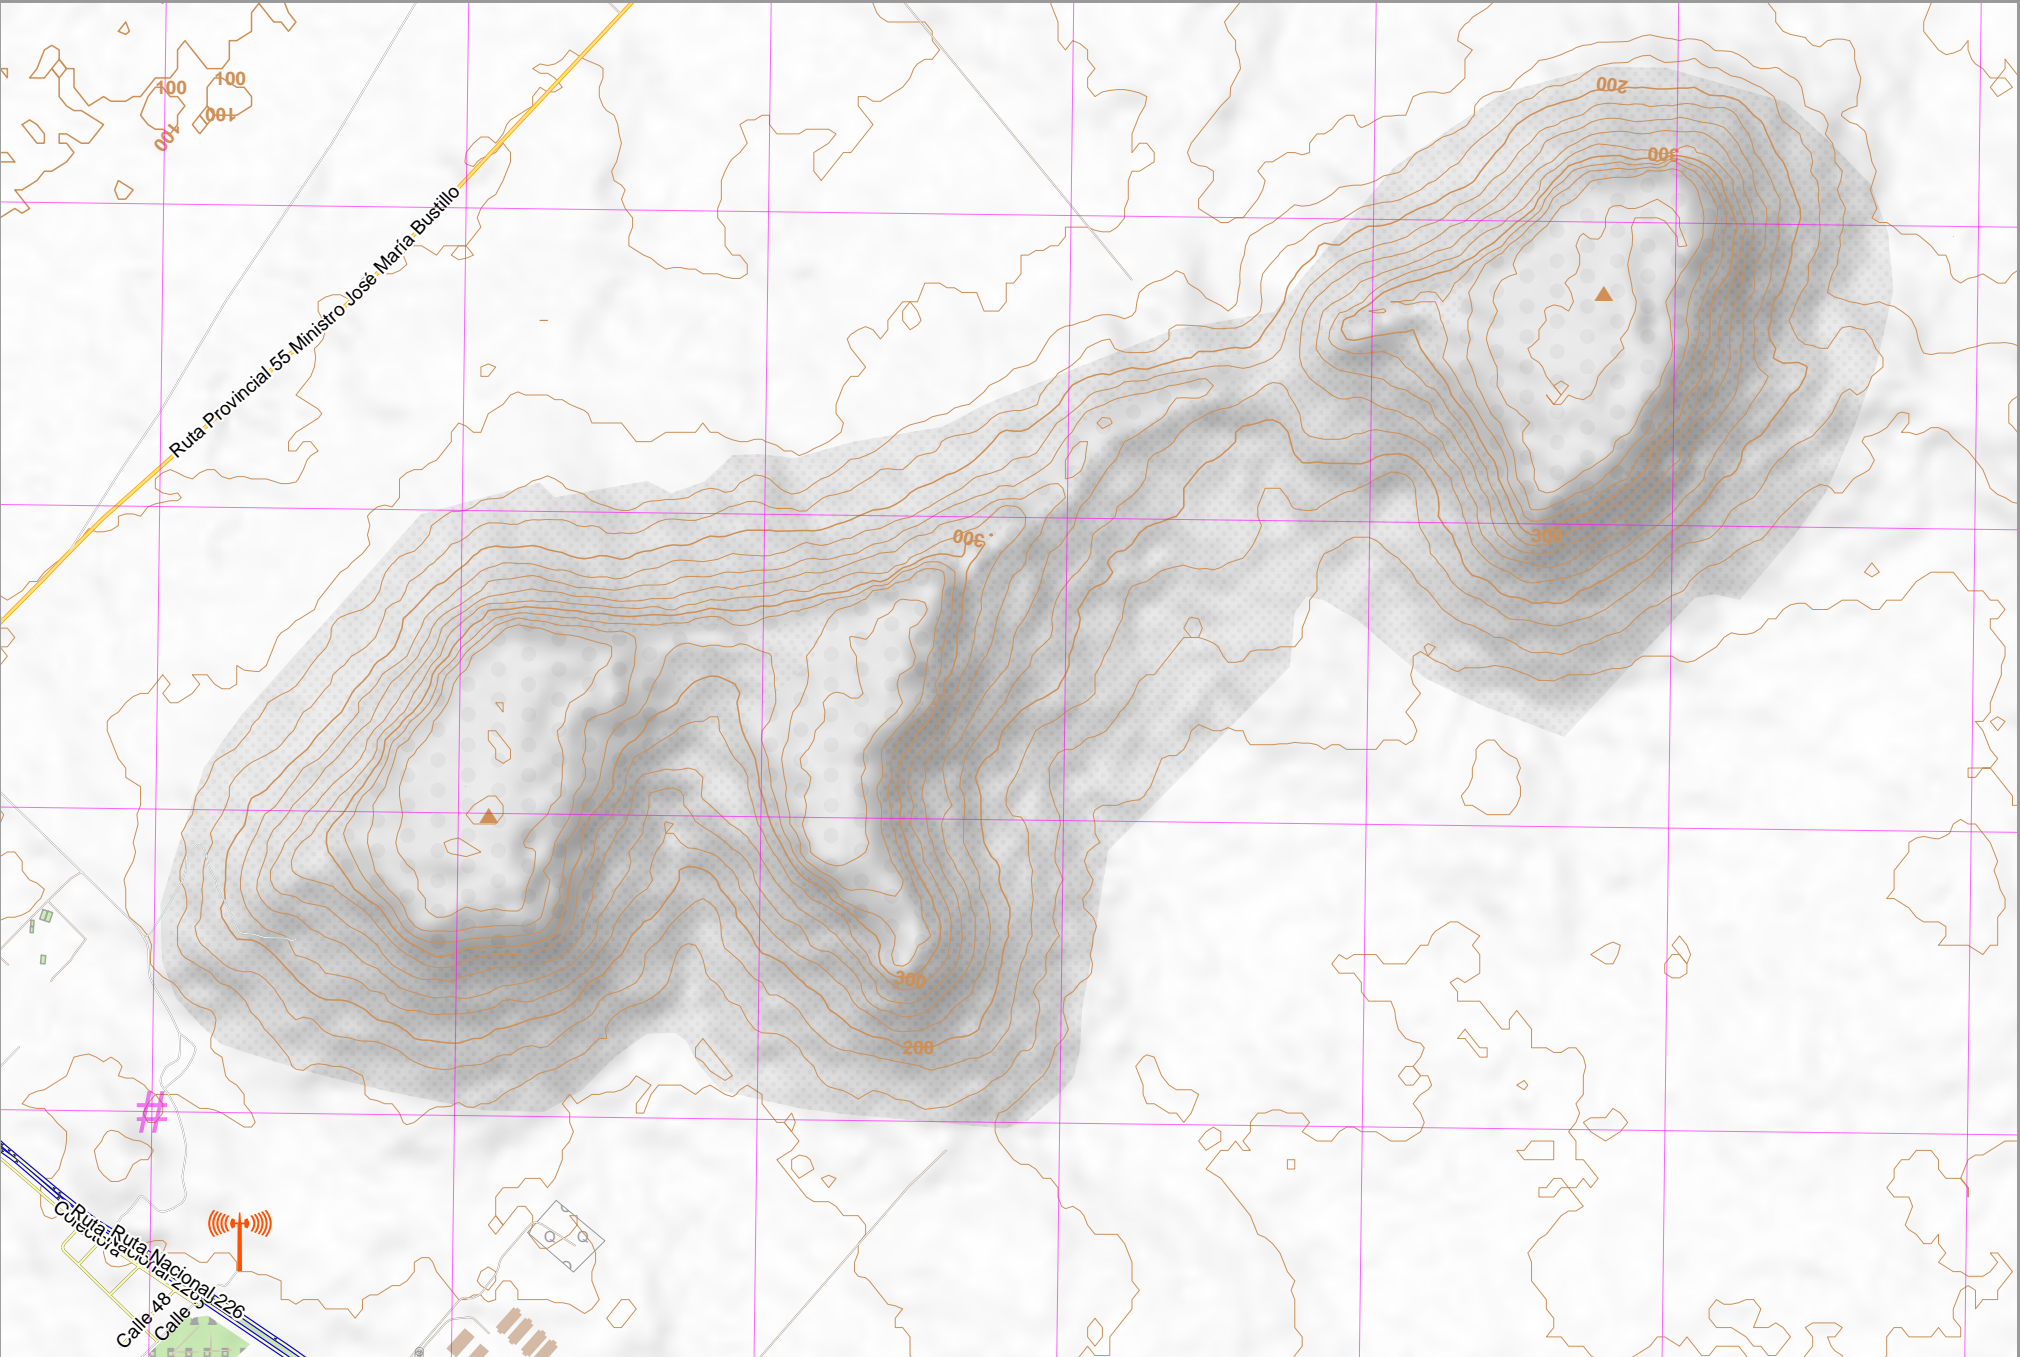

Map data © OpenStreetMap contributors

lon -58.13436 lat -37.79119

lon -58.21016 lat -37.83174 [nom. scale = 1 / 25000]

pdfmap_20260313_214540_La_Bachicha_Balcarce_-58.172_-37.811_237.pdf

UTM: 21 H easting 394.00 km northing 5813.00 km

UTM-Grid-width = 1000m
Contour interval = 20m