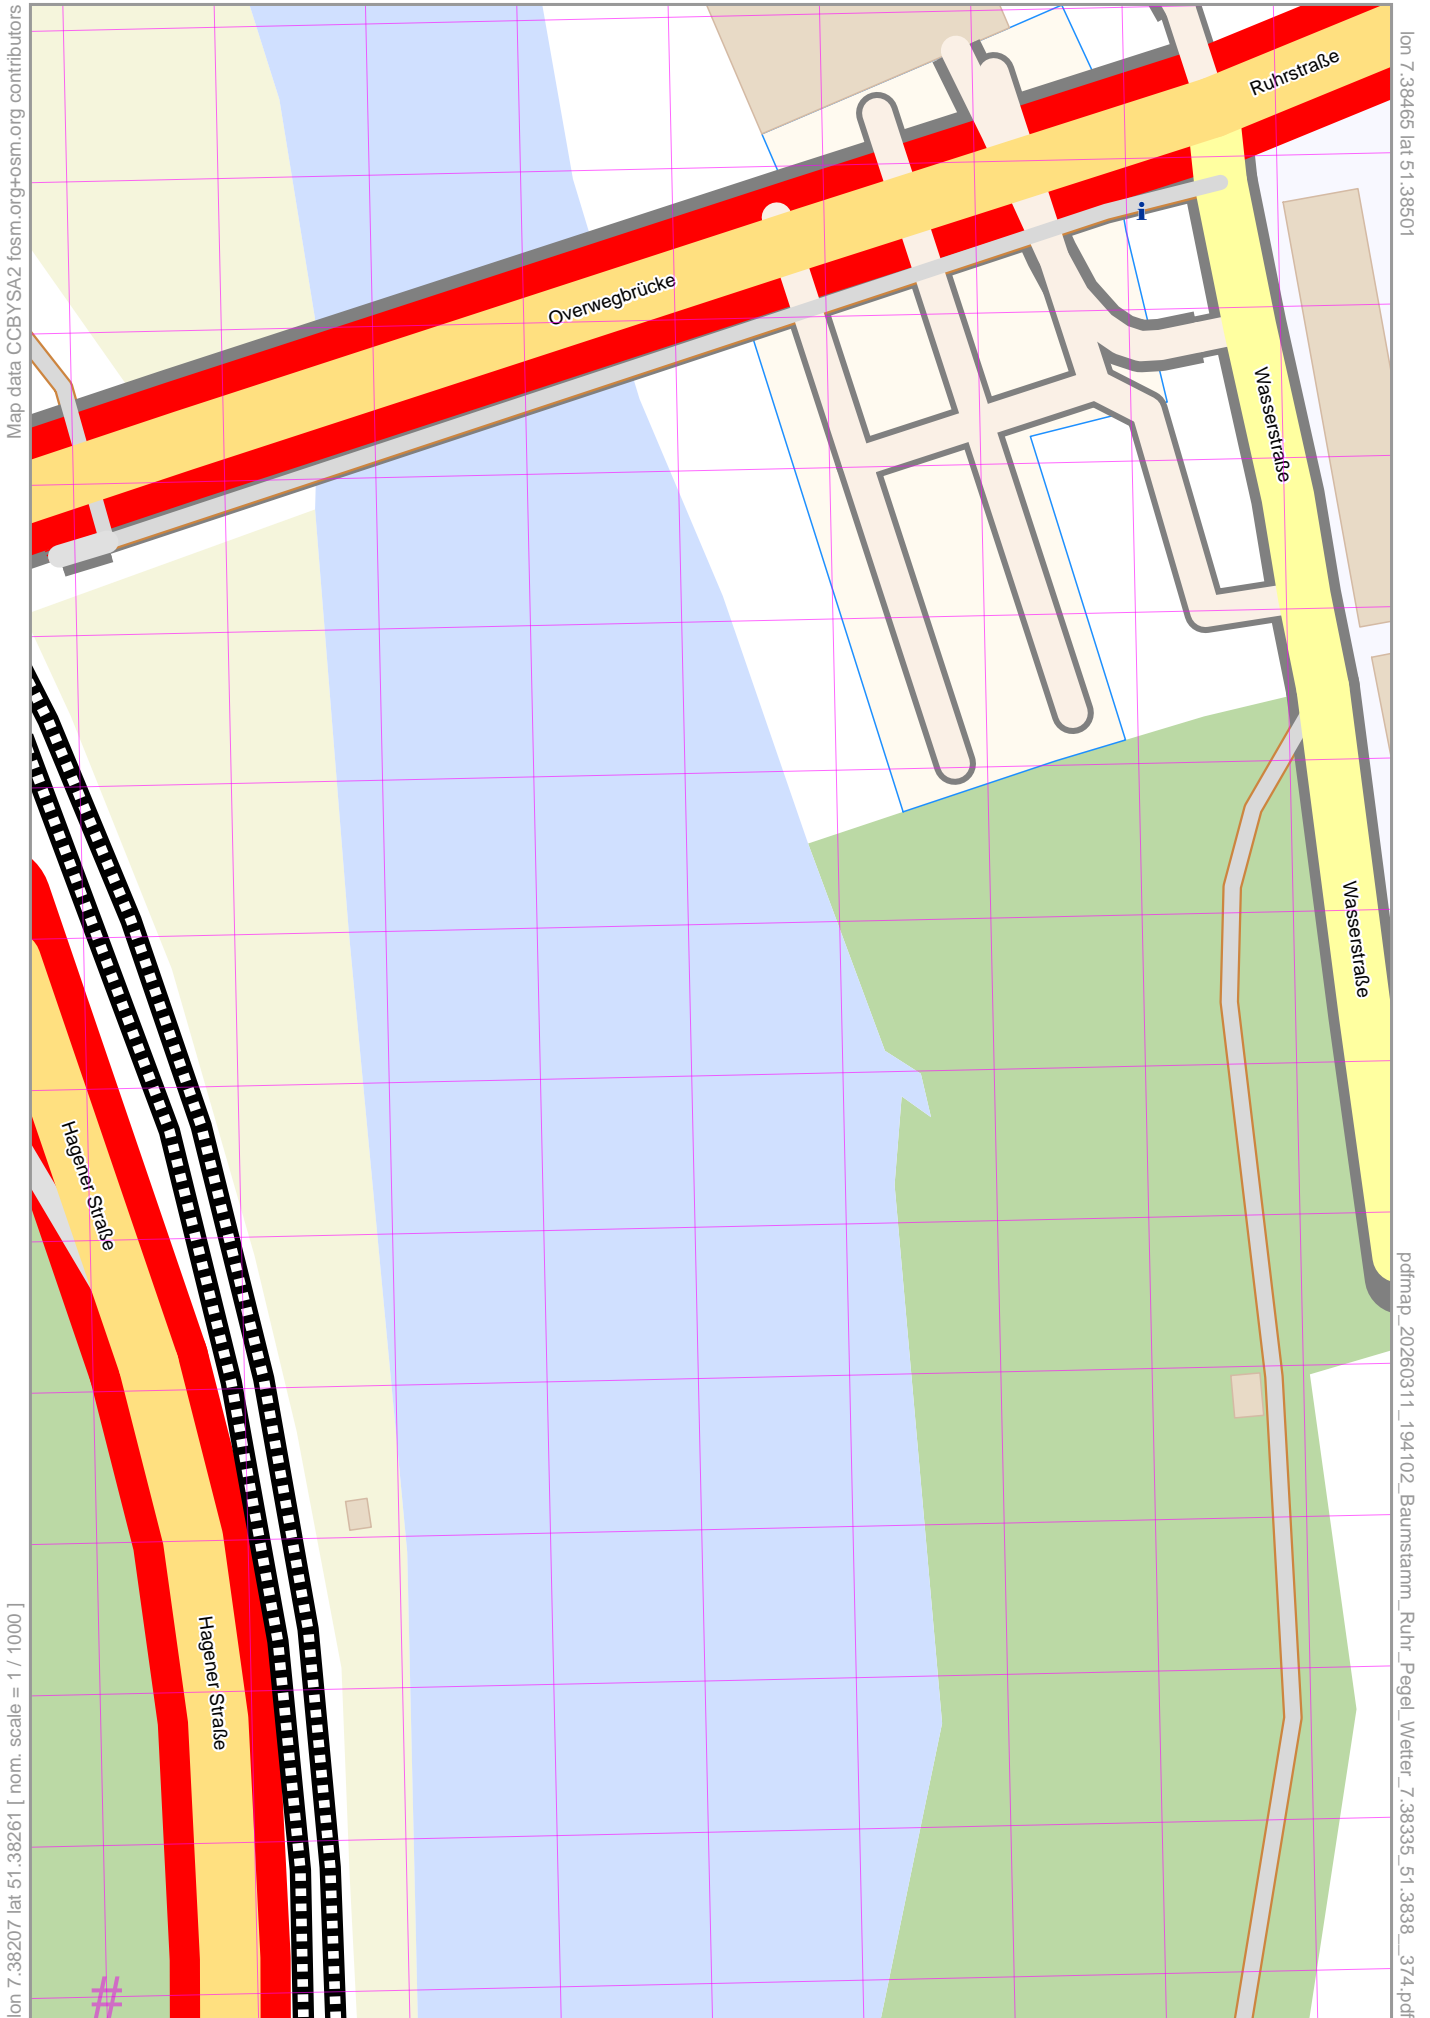

Baumstamm Ruhr Pegel Wetter

UTM: 32 U easting 387.42 km northing 5693.62 km
UTM-Grid-width = 20m