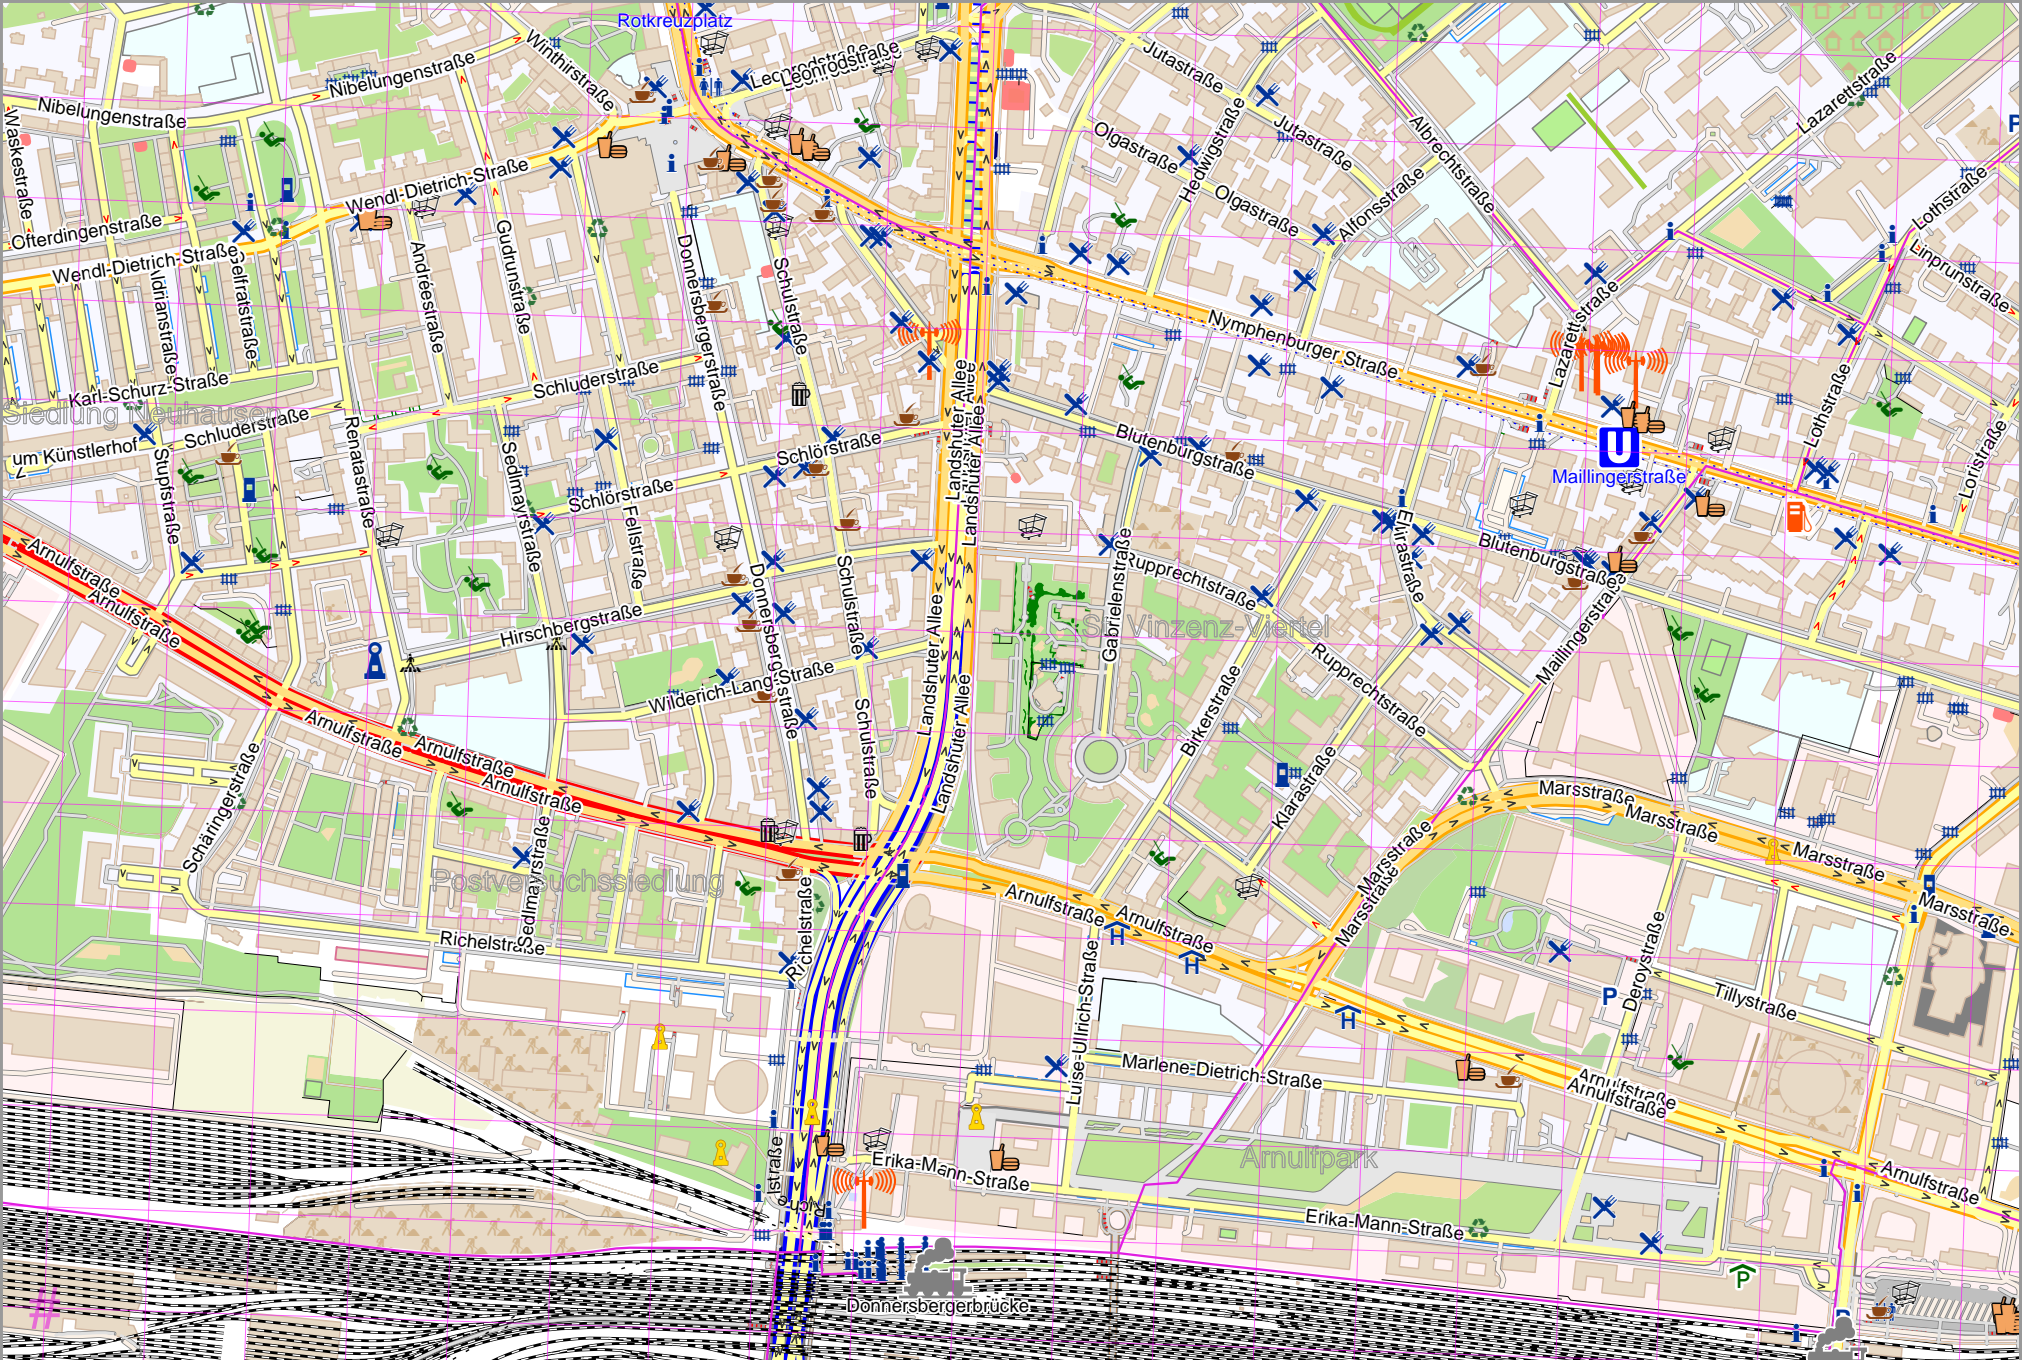

Map data © OpenStreetMap contributors

lon 11.52404 lat 48.14182 [nom. scale = 1 / 7500]

lon 11.52404 lat 48.14182

pdfmap_20250218_160708_Example_Map_11.5374_48.1478_839.pdf

UTM: 32 U easting 687.80 km northing 5335.20 km
UTM-Grid-width = 100m