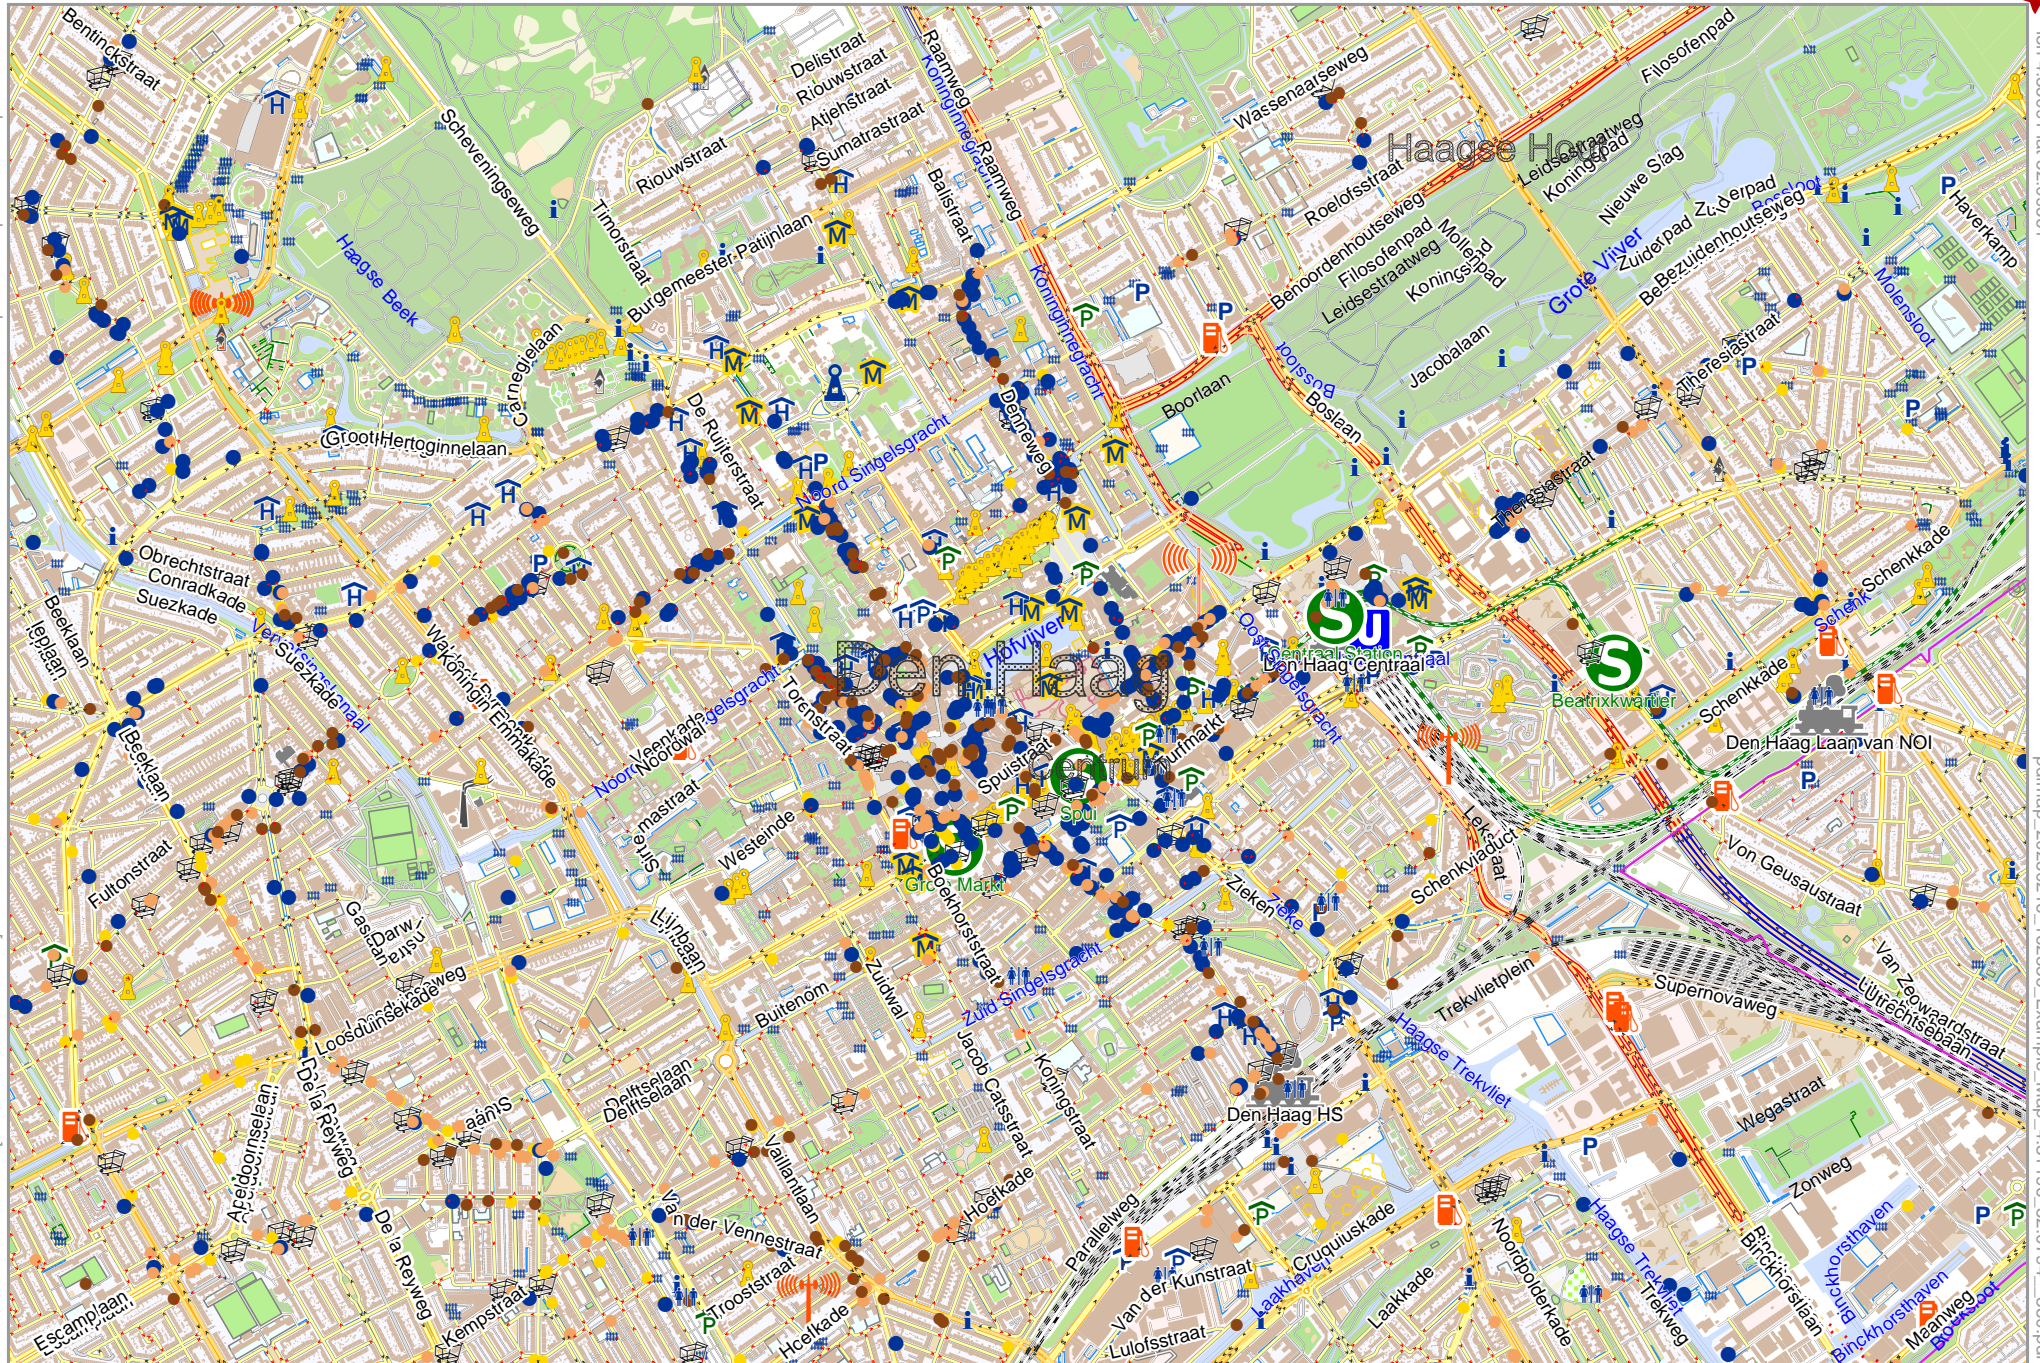

Map data © OpenStreetMap contributors

lon 4.27302 lat 52.06326 [nom. scale = 1 / 20000]

lon 4.35091 lat 52.09651

pdfmap_20250216_162336_Example_Map_4.31196_52.0794_880.pdf

0 1000 m 2000 m