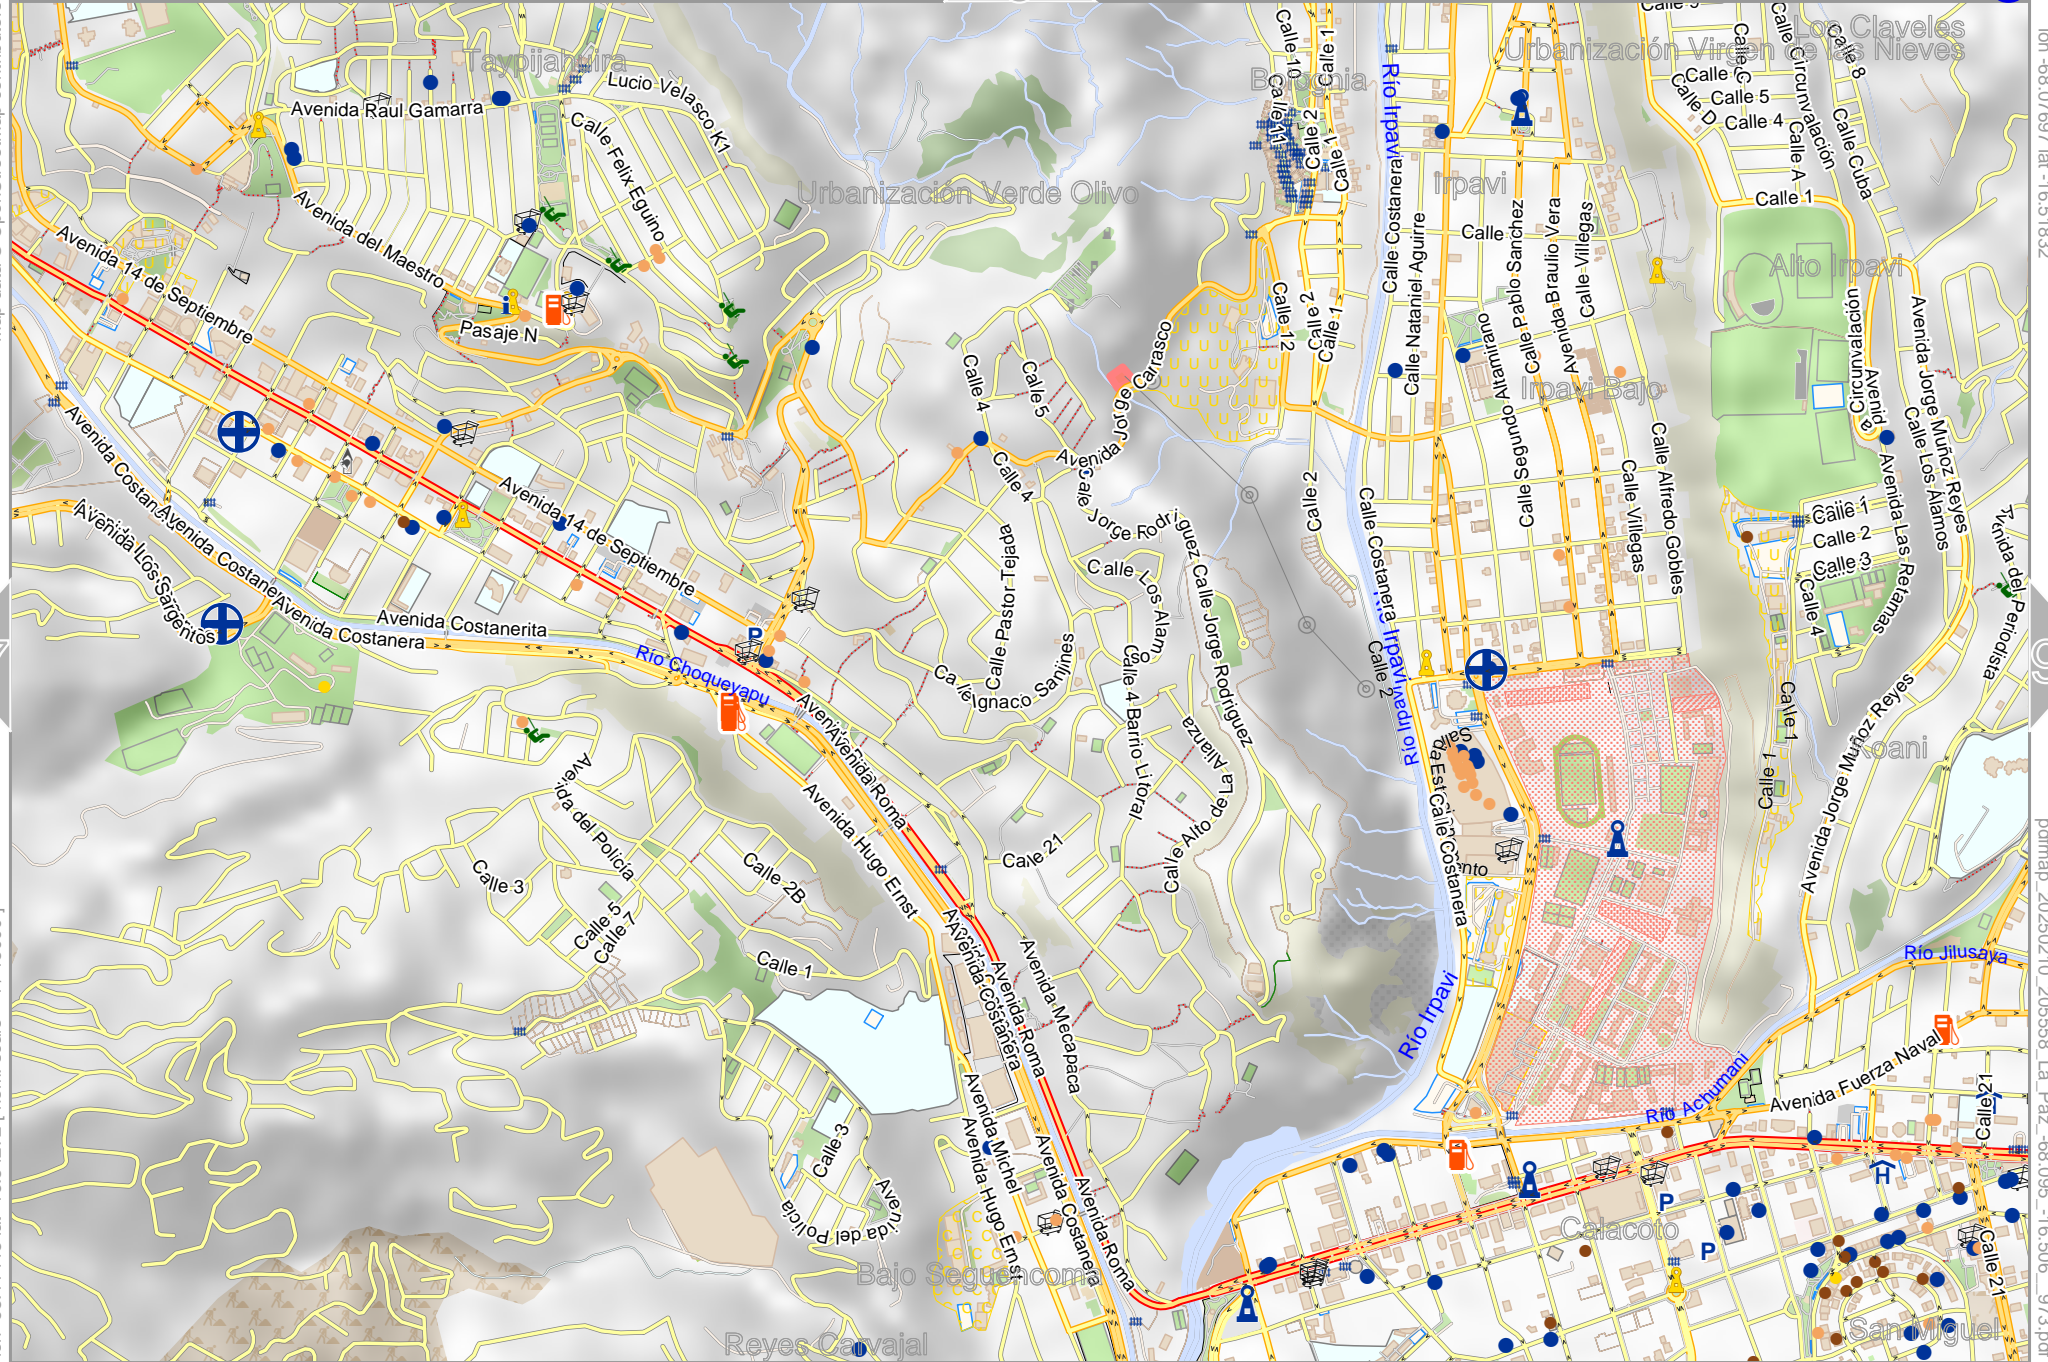

# La Paz

Map data © OpenStreetMap contributors

lon -68.15200 lat -16.51832 [ nom. scale = 1 / 15000 ]

lon -68.11448 lat -16.49392

pdfmap\_20250210\_205558\_La\_Paz\_-68.095\_-16.506\_973.pdf

0 100 m 1000 m 1500 m

Map data © OpenStreetMap contributors

lon -68.11448 lat -16.51832 [ nom. scale = 1 / 15000 ]

0 100 m 1000 m 1500 m

lon -68.07697 lat -16.49392

pdfmap\_20250210\_205558\_La\_Paz\_-68.095\_-16.506\_973.pdf

Map data © OpenStreetMap contributors

lon -68.15200 lat -16.54272 [ nom. scale = 1 / 15000 ]

lon -68.11448 lat -16.51832

pdfmap\_20250210\_205558\_La\_Paz\_-68.095\_-16.506\_973.pdf

Map data © OpenStreetMap contributors

lon -68.11448 lat -16.54272 [ nom. scale = 1 / 15000 ]

lon -68.07697 lat -16.51832

pdfmap\_20250210\_205558\_La\_Paz\_-68.095\_-16.506\_973.pdf

0 100 m 1000 m 1500 m

Map data © OpenStreetMap contributors

lon -68.07697 lat -16.54272 [ nom. scale = 1 / 15000 ]

lon -68.03945 lat -16.51832