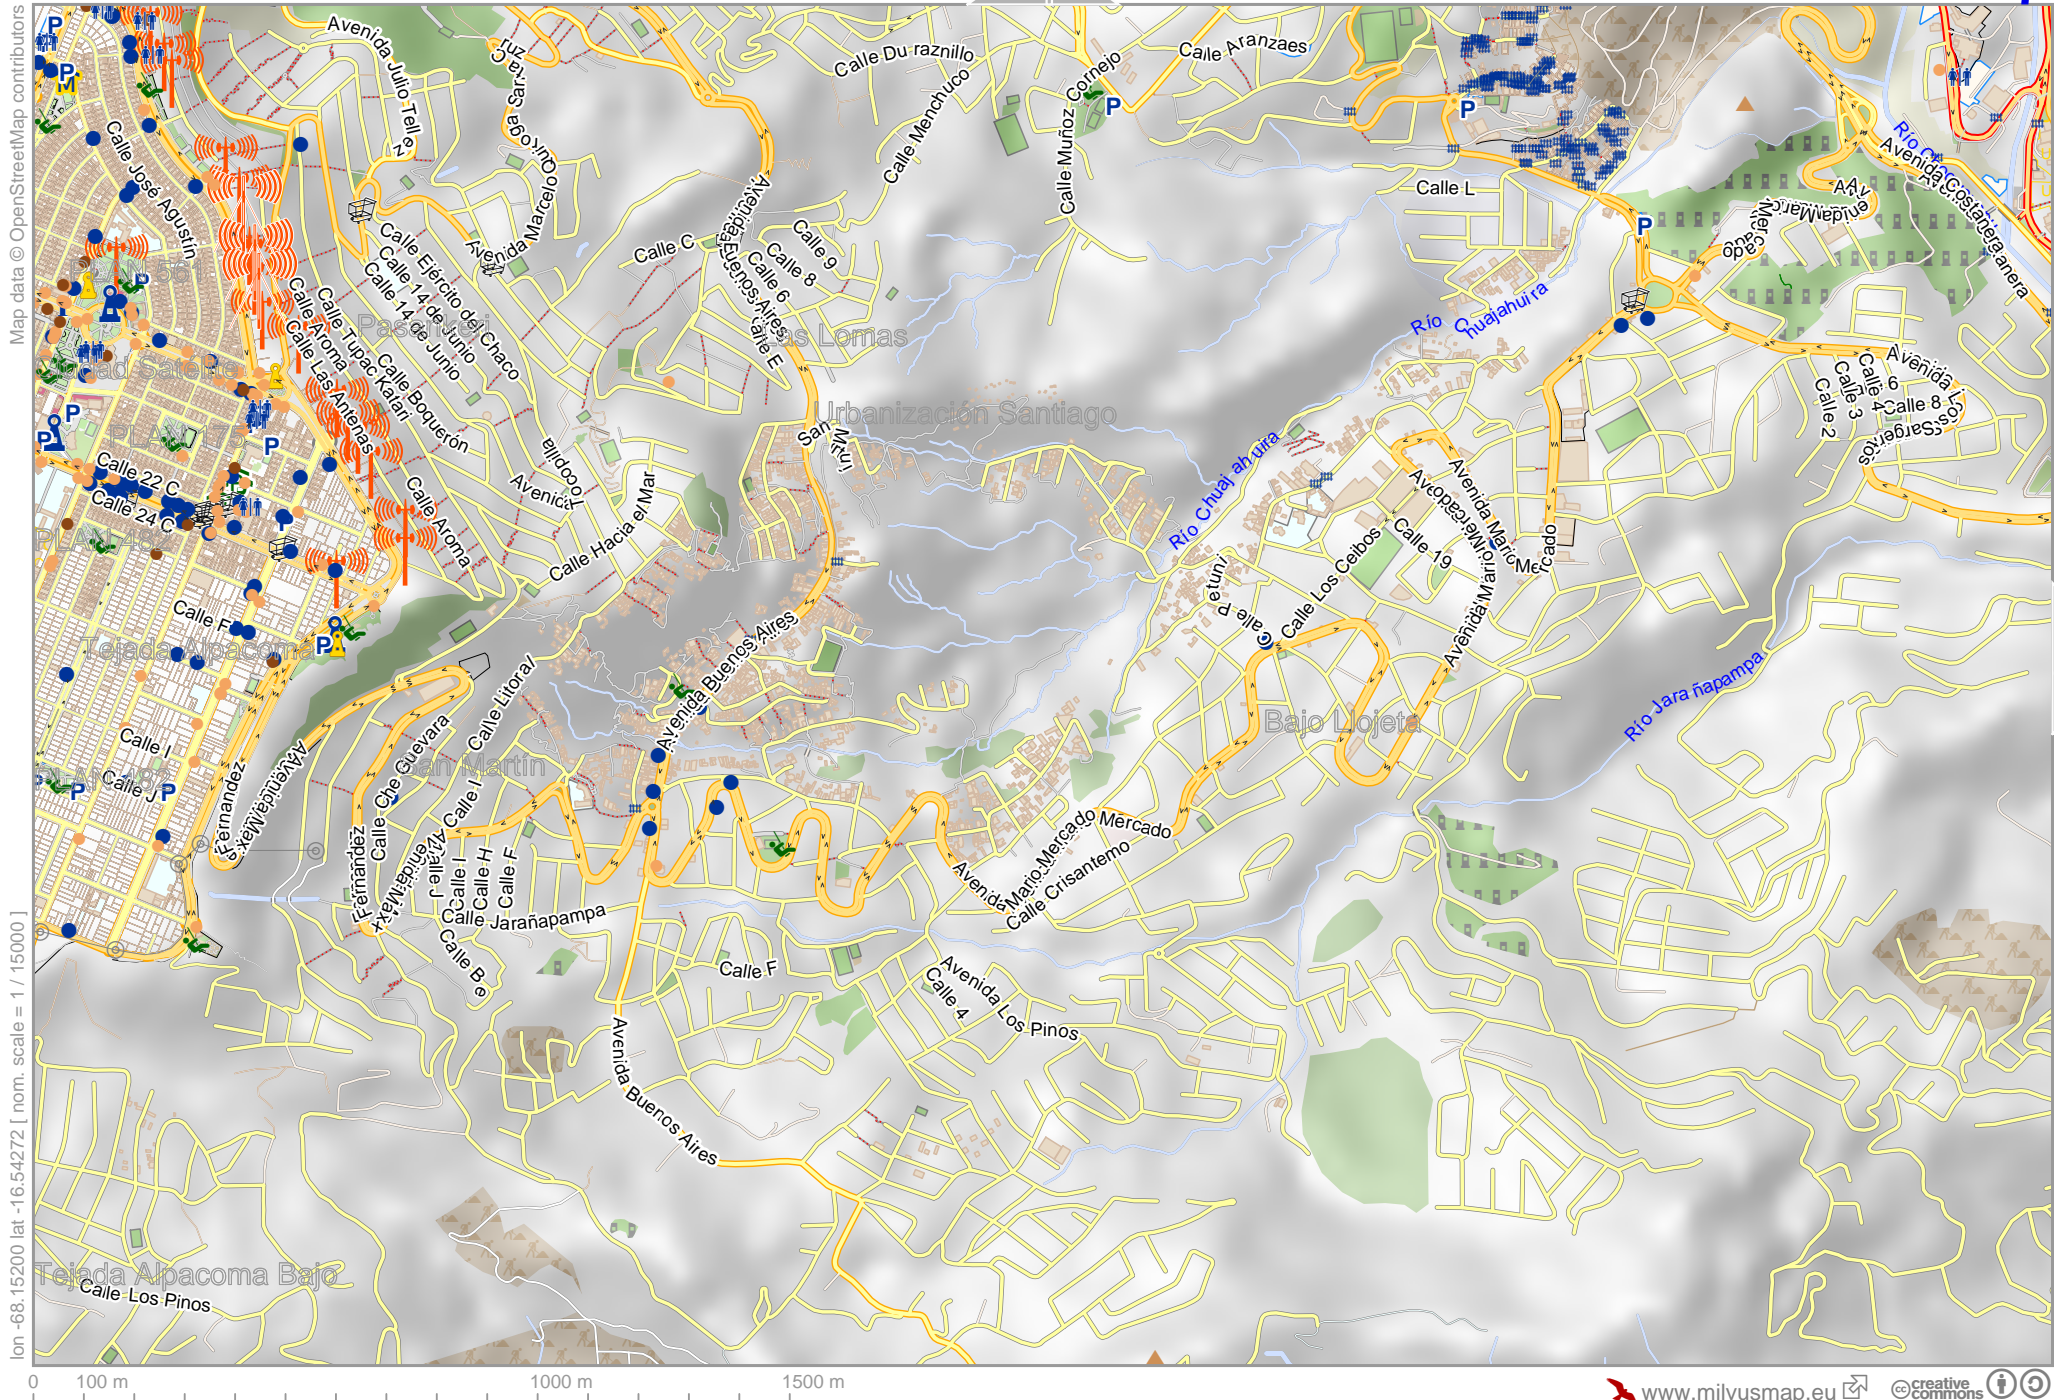

# La Paz

Map data © OpenStreetMap contributors

lon -68.15200 lat -16.51832 [ nom. scale = 1 / 15000 ]

lon -68.11448 lat -16.49392

pdfmap\_20250210\_205558\_La\_Paz\_-68.095\_-16.506\_973.pdf

0 100 m 1000 m 1500 m

Map data © OpenStreetMap contributors

lon -68.11448 lat -16.51832 [ nom. scale = 1 / 15000 ]

0 100 m 1000 m 1500 m

lon -68.07697 lat -16.49392

pdfmap\_20250210\_205558\_La\_Paz\_-68.095\_-16.506\_973.pdf

Map data © OpenStreetMap contributors

lon -68.15200 lat -16.54272 [ nom. scale = 1 / 15000 ]

lon -68.11448 lat -16.51832

pdfmap\_20250210\_205558\_La\_Paz\_-68.095\_-16.506\_973.pdf

Map data © OpenStreetMap contributors

lon -68.11448 lat -16.54272 [ nom. scale = 1 / 15000 ]

lon -68.07697 lat -16.51832

pdfmap\_20250210\_205558\_La\_Paz\_-68.095\_-16.506\_973.pdf

0 100 m 1000 m 1500 m

Map data © OpenStreetMap contributors

lon -68.07697 lat -16.54272 [ nom. scale = 1 / 15000 ]

lon -68.03945 lat -16.51832