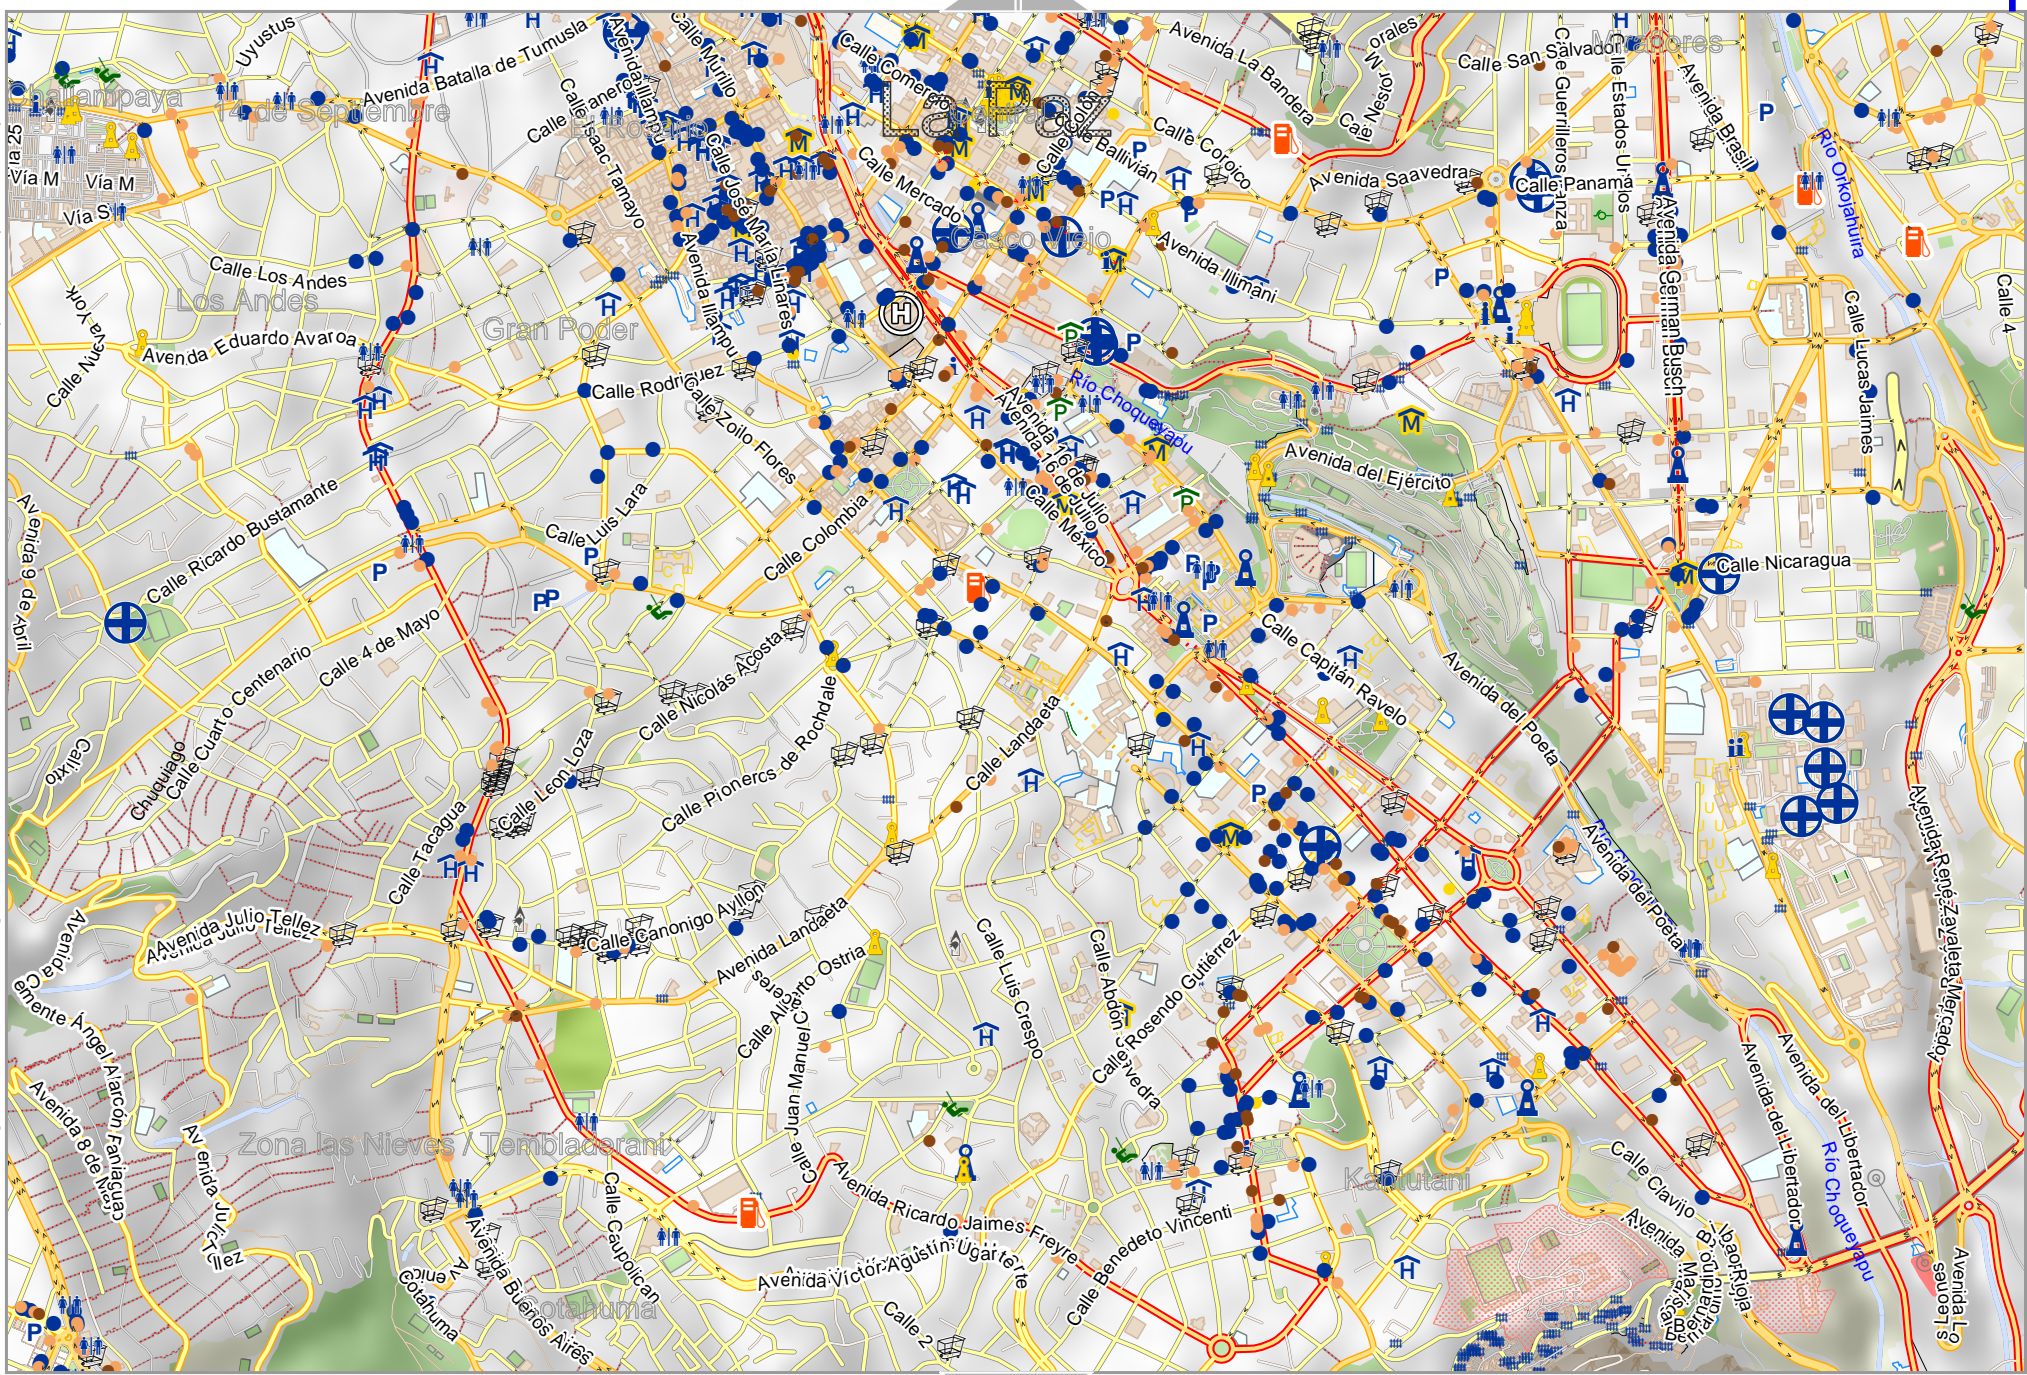

# La Paz

Map data © OpenStreetMap contributors

lon -68.15200 lat -16.51832 [ nom. scale = 1 / 15000 ]

lon -68.11448 lat -16.49392

pdfmap\_20250210\_205558\_La\_Paz\_-68.095\_-16.506\_973.pdf

0 100 m 1000 m 1500 m

Map data © OpenStreetMap contributors

lon -68.11448 lat -16.51832 [ nom. scale = 1 / 15000 ]

0 100 m 1000 m 1500 m

lon -68.07697 lat -16.49392

pdfmap\_20250210\_205558\_La\_Paz\_-68.095\_-16.506\_973.pdf

Map data © OpenStreetMap contributors

lon -68.15200 lat -16.54272 [ nom. scale = 1 / 15000 ]

lon -68.11448 lat -16.51832

pdfmap\_20250210\_205558\_La\_Paz\_-68.095\_-16.506\_973.pdf

Map data © OpenStreetMap contributors

lon -68.11448 lat -16.54272 [ nom. scale = 1 / 15000 ]

lon -68.07697 lat -16.51832

pdfmap\_20250210\_205558\_La\_Paz\_-68.095\_-16.506\_973.pdf

0 100 m 1000 m 1500 m

Map data © OpenStreetMap contributors

lon -68.07697 lat -16.54272 [ nom. scale = 1 / 15000 ]

lon -68.03945 lat -16.51832