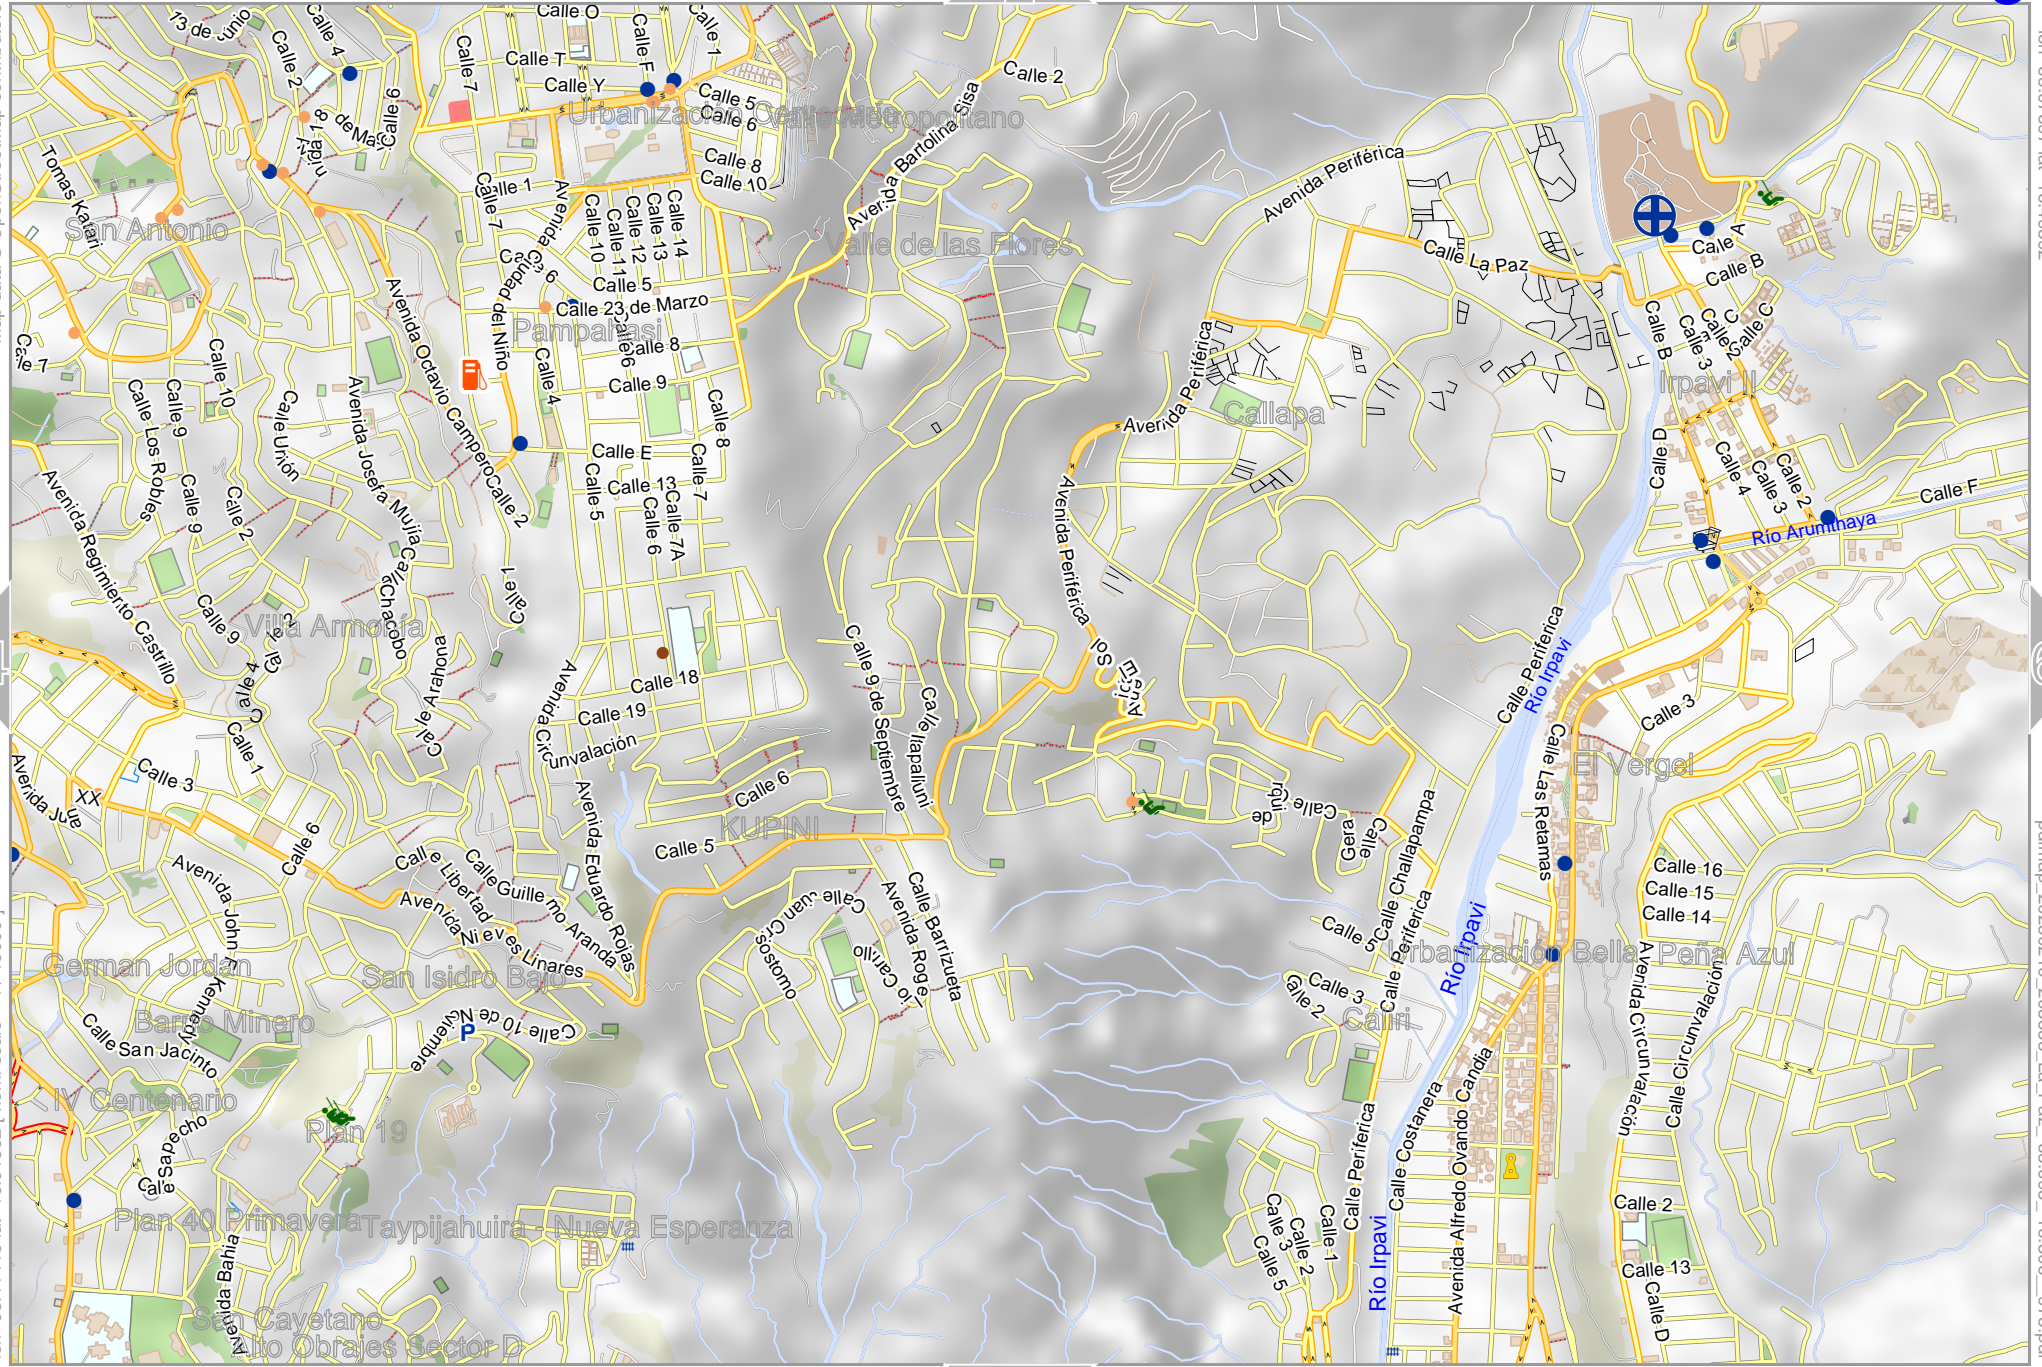

# La Paz

Map data © OpenStreetMap contributors

lon -68.15200 lat -16.51832 [ nom. scale = 1 / 15000 ]

lon -68.11448 lat -16.49392

pdfmap\_20250210\_205558\_La\_Paz\_-68.095\_-16.506\_973.pdf

0 100 m 1000 m 1500 m

Map data © OpenStreetMap contributors

lon -68.11448 lat -16.51832 [ nom. scale = 1 / 15000 ]

0 100 m 1000 m 1500 m

lon -68.07697 lat -16.49392

pdfmap\_20250210\_205558\_La\_Paz\_-68.095\_-16.506\_973.pdf

Map data © OpenStreetMap contributors

lon -68.15200 lat -16.54272 [ nom. scale = 1 / 15000 ]

lon -68.11448 lat -16.51832

pdfmap\_20250210\_205558\_La\_Paz\_-68.095\_-16.506\_973.pdf

Map data © OpenStreetMap contributors

lon -68.11448 lat -16.54272 [ nom. scale = 1 / 15000 ]

lon -68.07697 lat -16.51832

pdfmap\_20250210\_205558\_La\_Paz\_-68.095\_-16.506\_973.pdf

0 100 m 1000 m 1500 m

Map data © OpenStreetMap contributors

lon -68.07697 lat -16.54272 [ nom. scale = 1 / 15000 ]

lon -68.03945 lat -16.51832