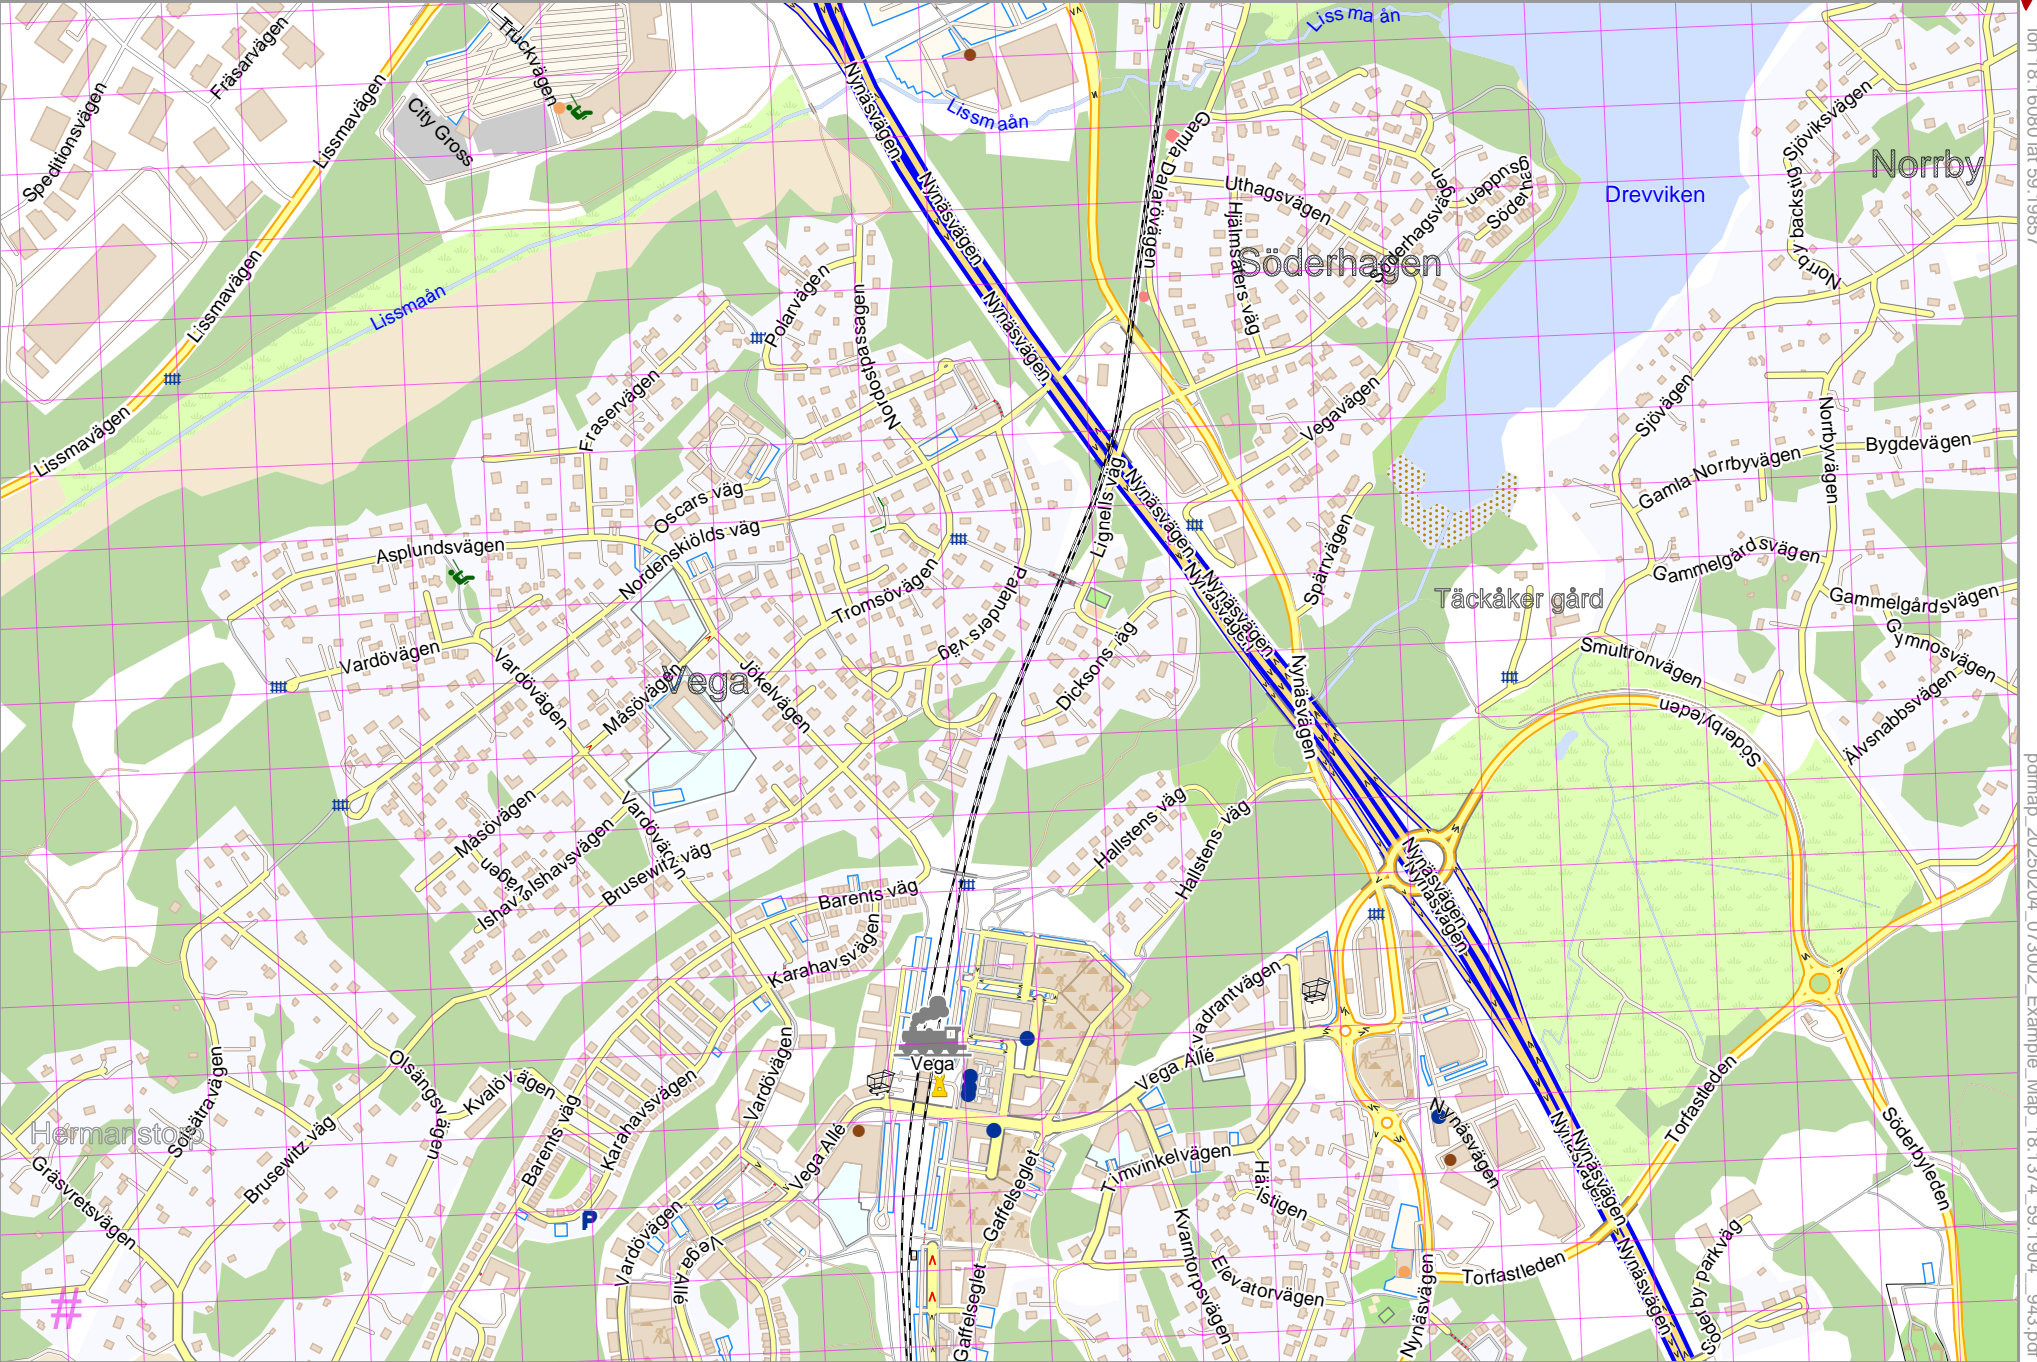

Map data © OpenStreetMap contributors

lon 18.11409 lat 59.18241 [nom. scale = 1 / 10000]

lon 18.16080 lat 59.19857

pdfmap_20250204_073002_Example_Map_18.1374_59.1904_943.pdf

UTM: 34 V easting 335.20 km northing 6564.00 km

UTM-Grid-width = 100m

www.milvusmap.eu