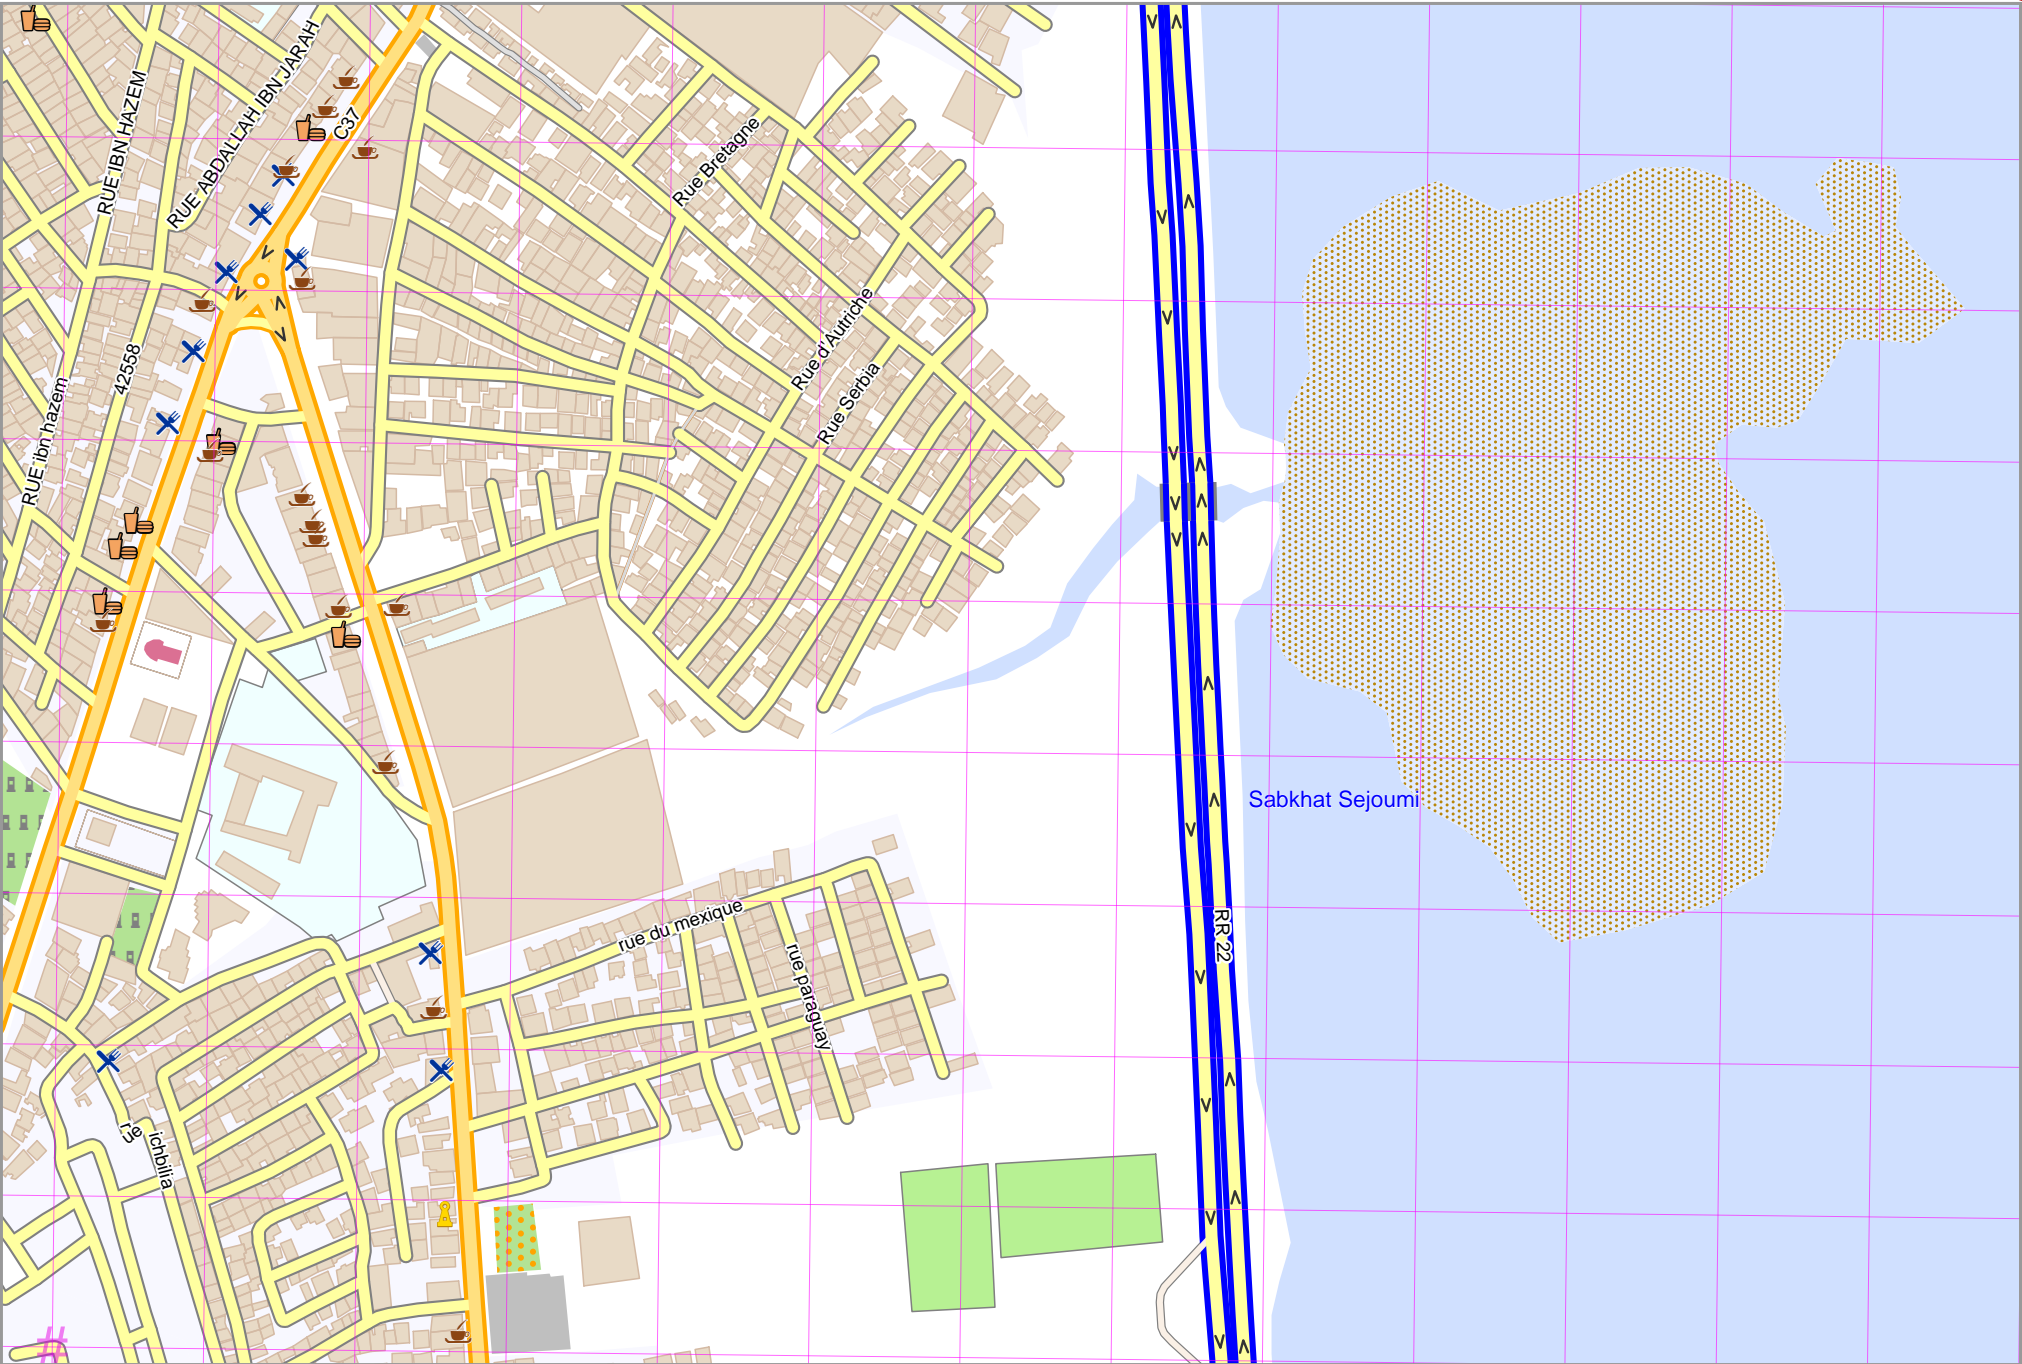

Map data © OpenStreetMap contributors

lon 10.11109 lat 36.76418 [ nom. scale = 1 / 5000 ]

lon 10.12604 lat 36.77229

pdfmap\_20250203\_003313\_Example\_Map\_10.1185\_36.7682\_819.pdf

# UTM: 32 S easting 599.20 km northing 4069.30 km  
UTM-Grid-width = 100m