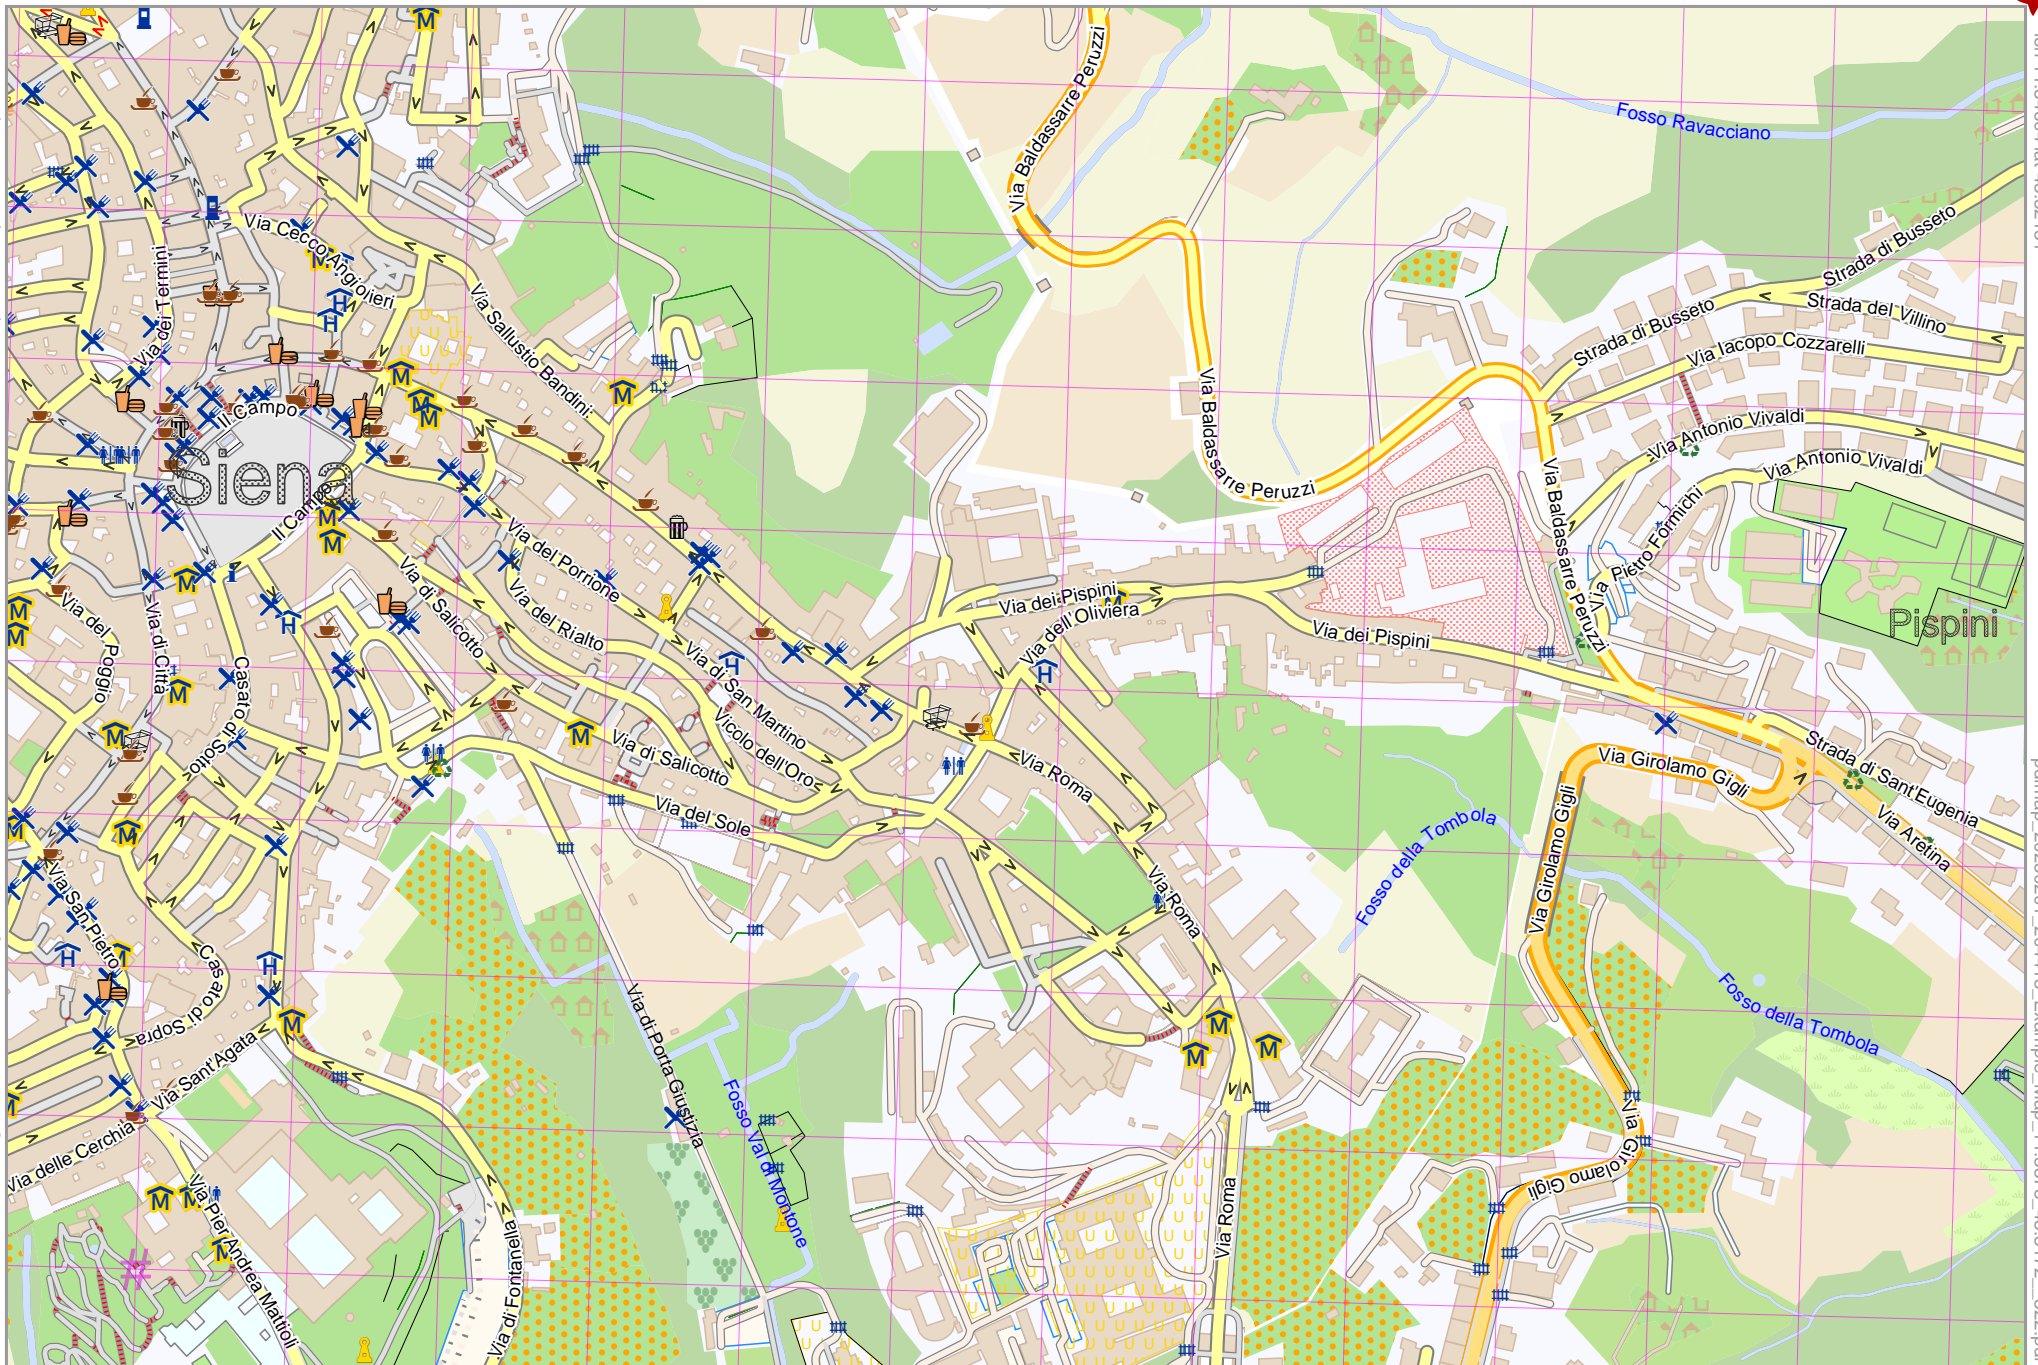

Map data © OpenStreetMap contributors

lon 11.32958 lat 43.31321 [ nom. scale = 1 / 5000 ]

lon 11.34604 lat 43.32131

pdfmap\_20250201\_204415\_Example\_Map\_11.3378\_43.3172\_322.pdf

# UTM: 32 T easting 689.00 km northing 4798.30 km

UTM-Grid-width = 100m