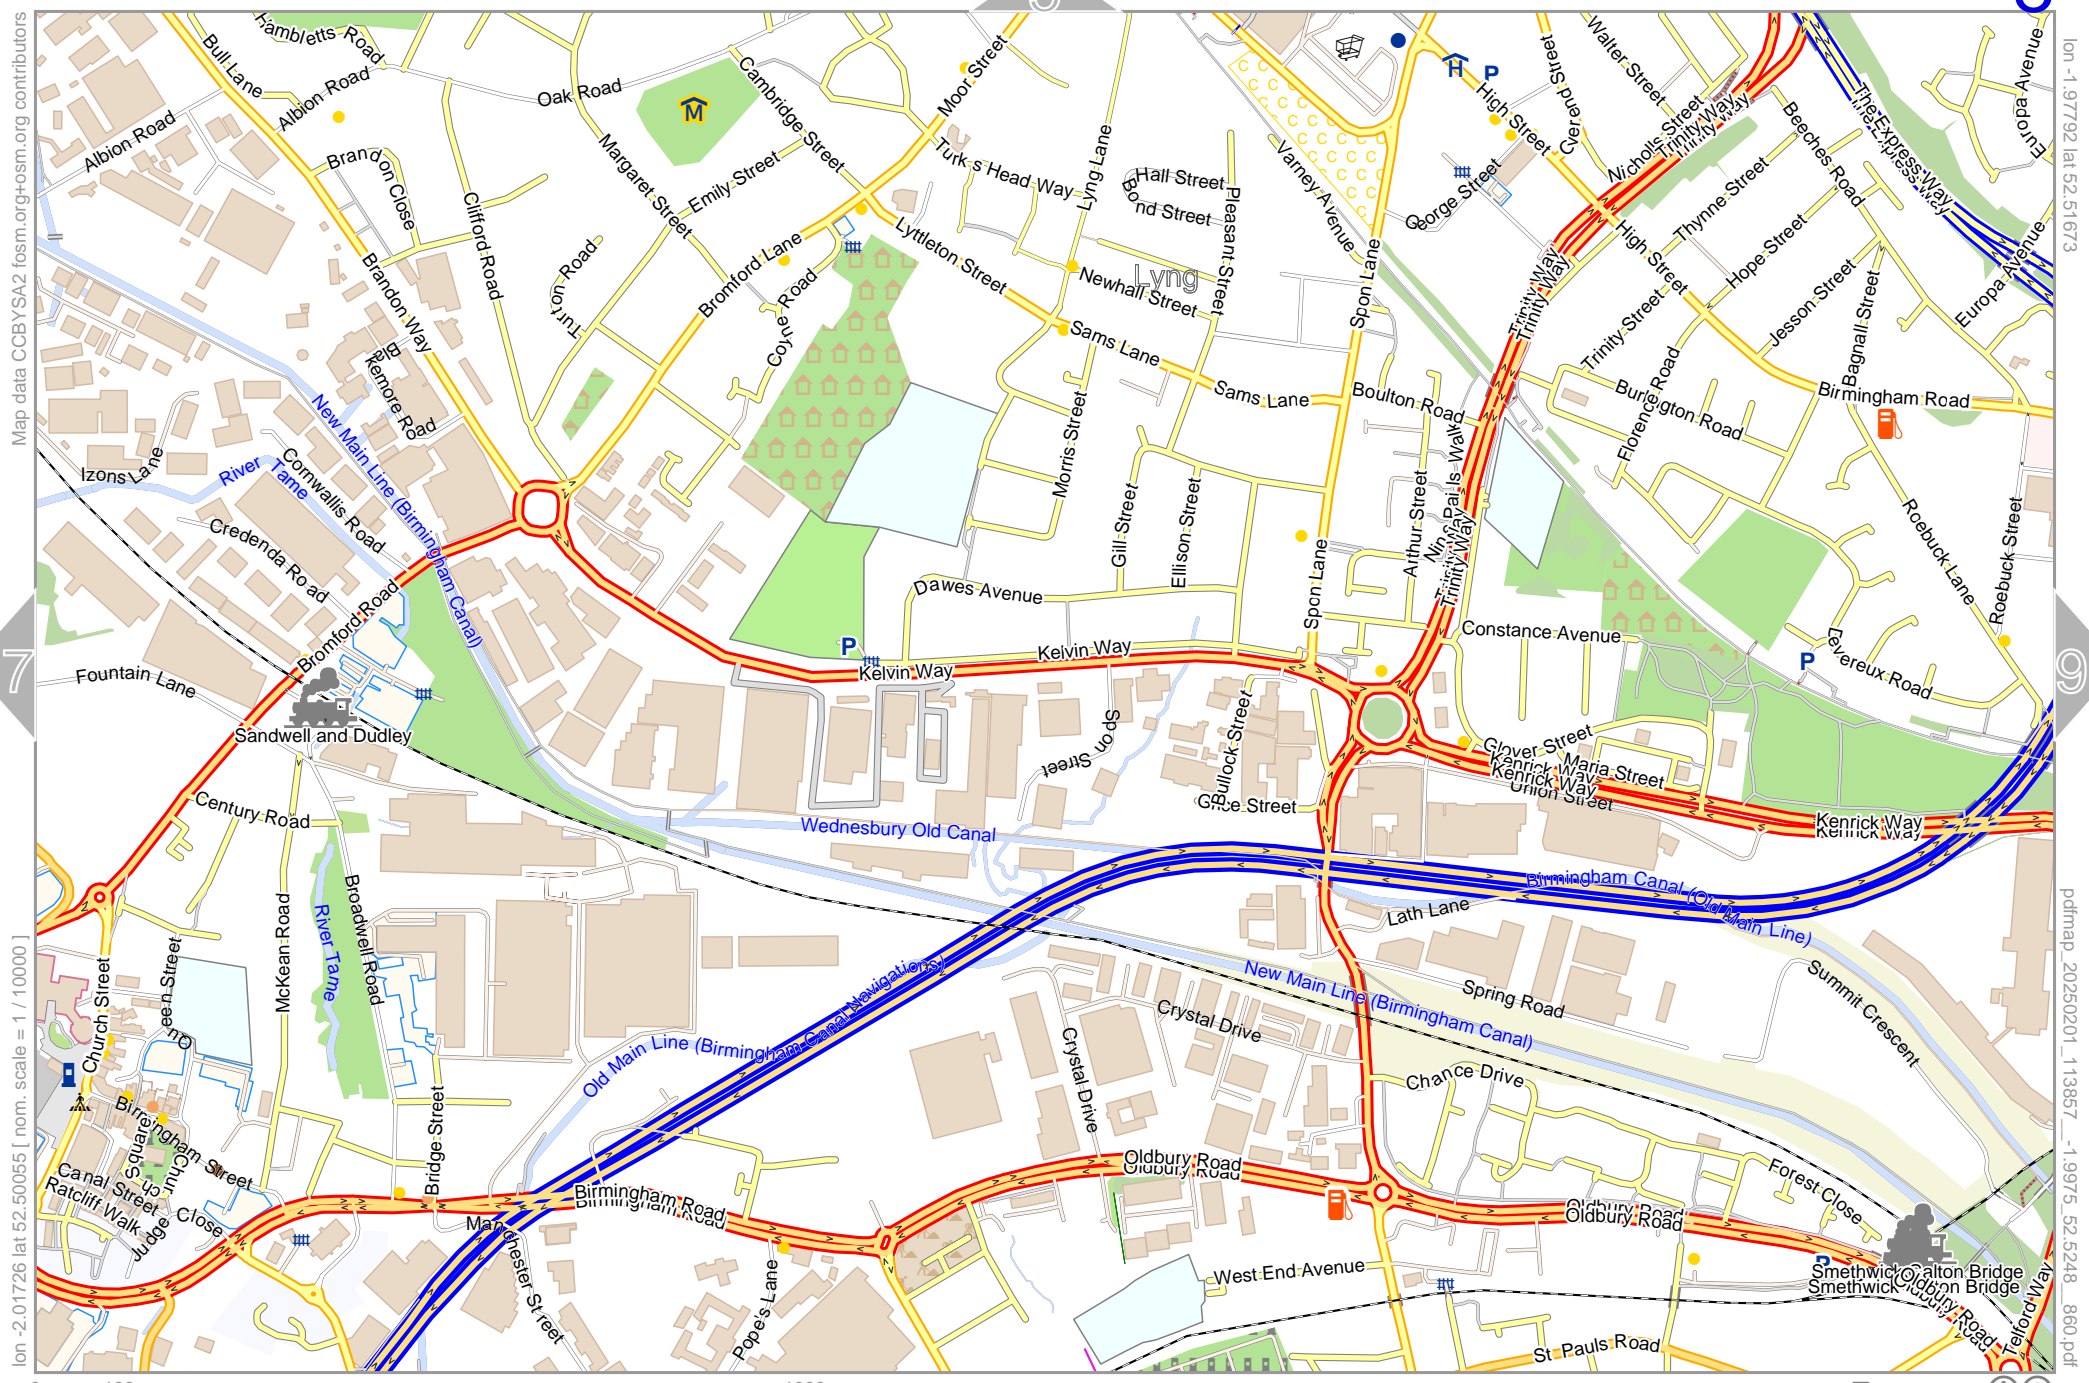

lon -2.01726 lat 52.53290

pdfmap_20250201_113857_-1.9975_52.5248_860.pdf

Map data © CCBYSA2 fcsm.org+osm.org contributors

lon -2.01726 lat 52.51673 [nom. scale = 1 / 10000]

lon -1.97792 lat 52.53290

pdfmap_20250201_113857_-1.9975_52.5248_860.pdf

0 100 m 1000 m

Map data © OpenStreetMap contributors

lon -2.05660 lat 52.50055 [nom. scale = 1 / 10000]

lon -2.01726 lat 52.51673

pdfmap_20250201_113857_-1.9975_52.5248_860.pdf

0 100 m 1000 m

Map data © CCBYSA2 fcsm.org+osm.org contributors

lon -2.01726 lat 52.50055 [nom. scale = 1 / 10000]

lon -1.97792 lat 52.51673

pdfmap_20250201_113857_-1.975_52.5248_860.pdf

0 100 m 1000 m

Map data © CCBYSA2 fccsm.org+osm.org contributors

lon -1.97792 lat 52.50055 [nom. scale = 1 / 10000]

lon -1.93858 lat 52.51673

pdfmap_20250201_113857_-1.975_52.5248_860.pdf