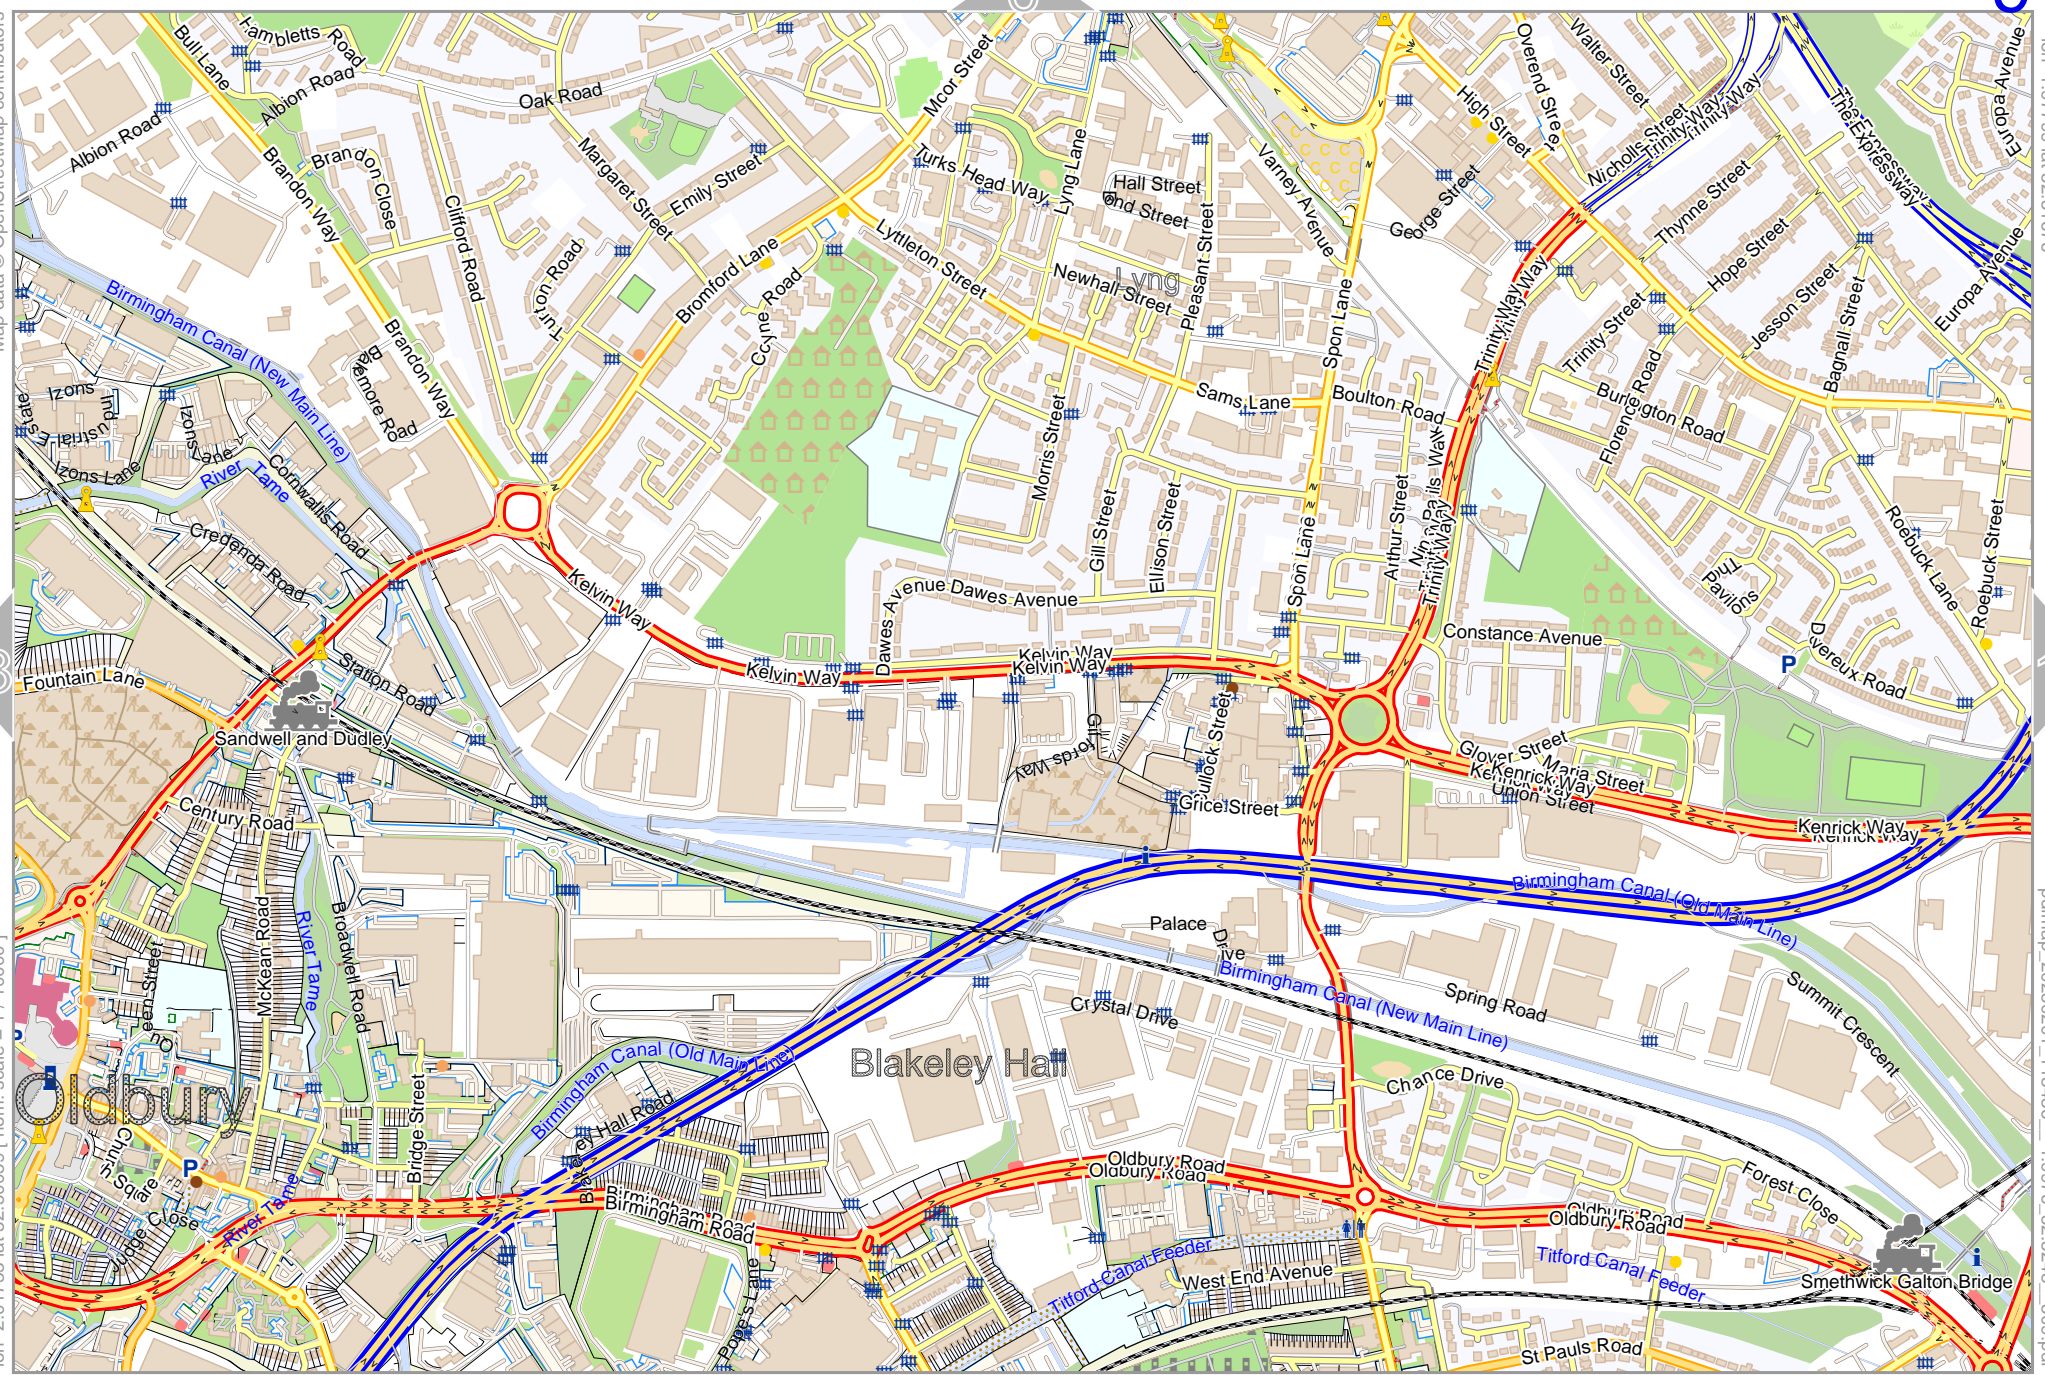

lon -1.93865 lat 52.54911

pdfmap_20250201_113436_-1.9776_52.5248_509.pdf

Map data © OpenStreetMap contributors

lon -2.05667 lat 52.51676 [nom. scale = 1 / 10000]

lon -2.01733 lat 52.53294

pdfmap_20250201_113436_-1.9976_52.5248_509.pdf

0 100 m 1000 m

Map data © OpenStreetMap contributors

lon -2.01733 lat 52.51676 [nom. scale = 1 / 10000]

West Bromwich

Map data © OpenStreetMap contributors

lon -1.97799 lat 52.51676 [nom. scale = 1 / 10000]

lon -1.93865 lat 52.53294

pdfmap_20250201_113436_-1.9776_52.5248_509.pdf

Map data © OpenStreetMap contributors

lon -2.05667 lat 52.50059 [nom. scale = 1 / 10000]

Map data © OpenStreetMap contributors

lon -2.01733 lat 52.50059 [nom. scale = 1 / 10000]

Map data © OpenStreetMap contributors

lon -1.97799 lat 52.50059 [nom. scale = 1 / 10000]

lon -1.93865 lat 52.51676

pdfmap_20250201_113436_-1.9776_52.5248_509.pdf