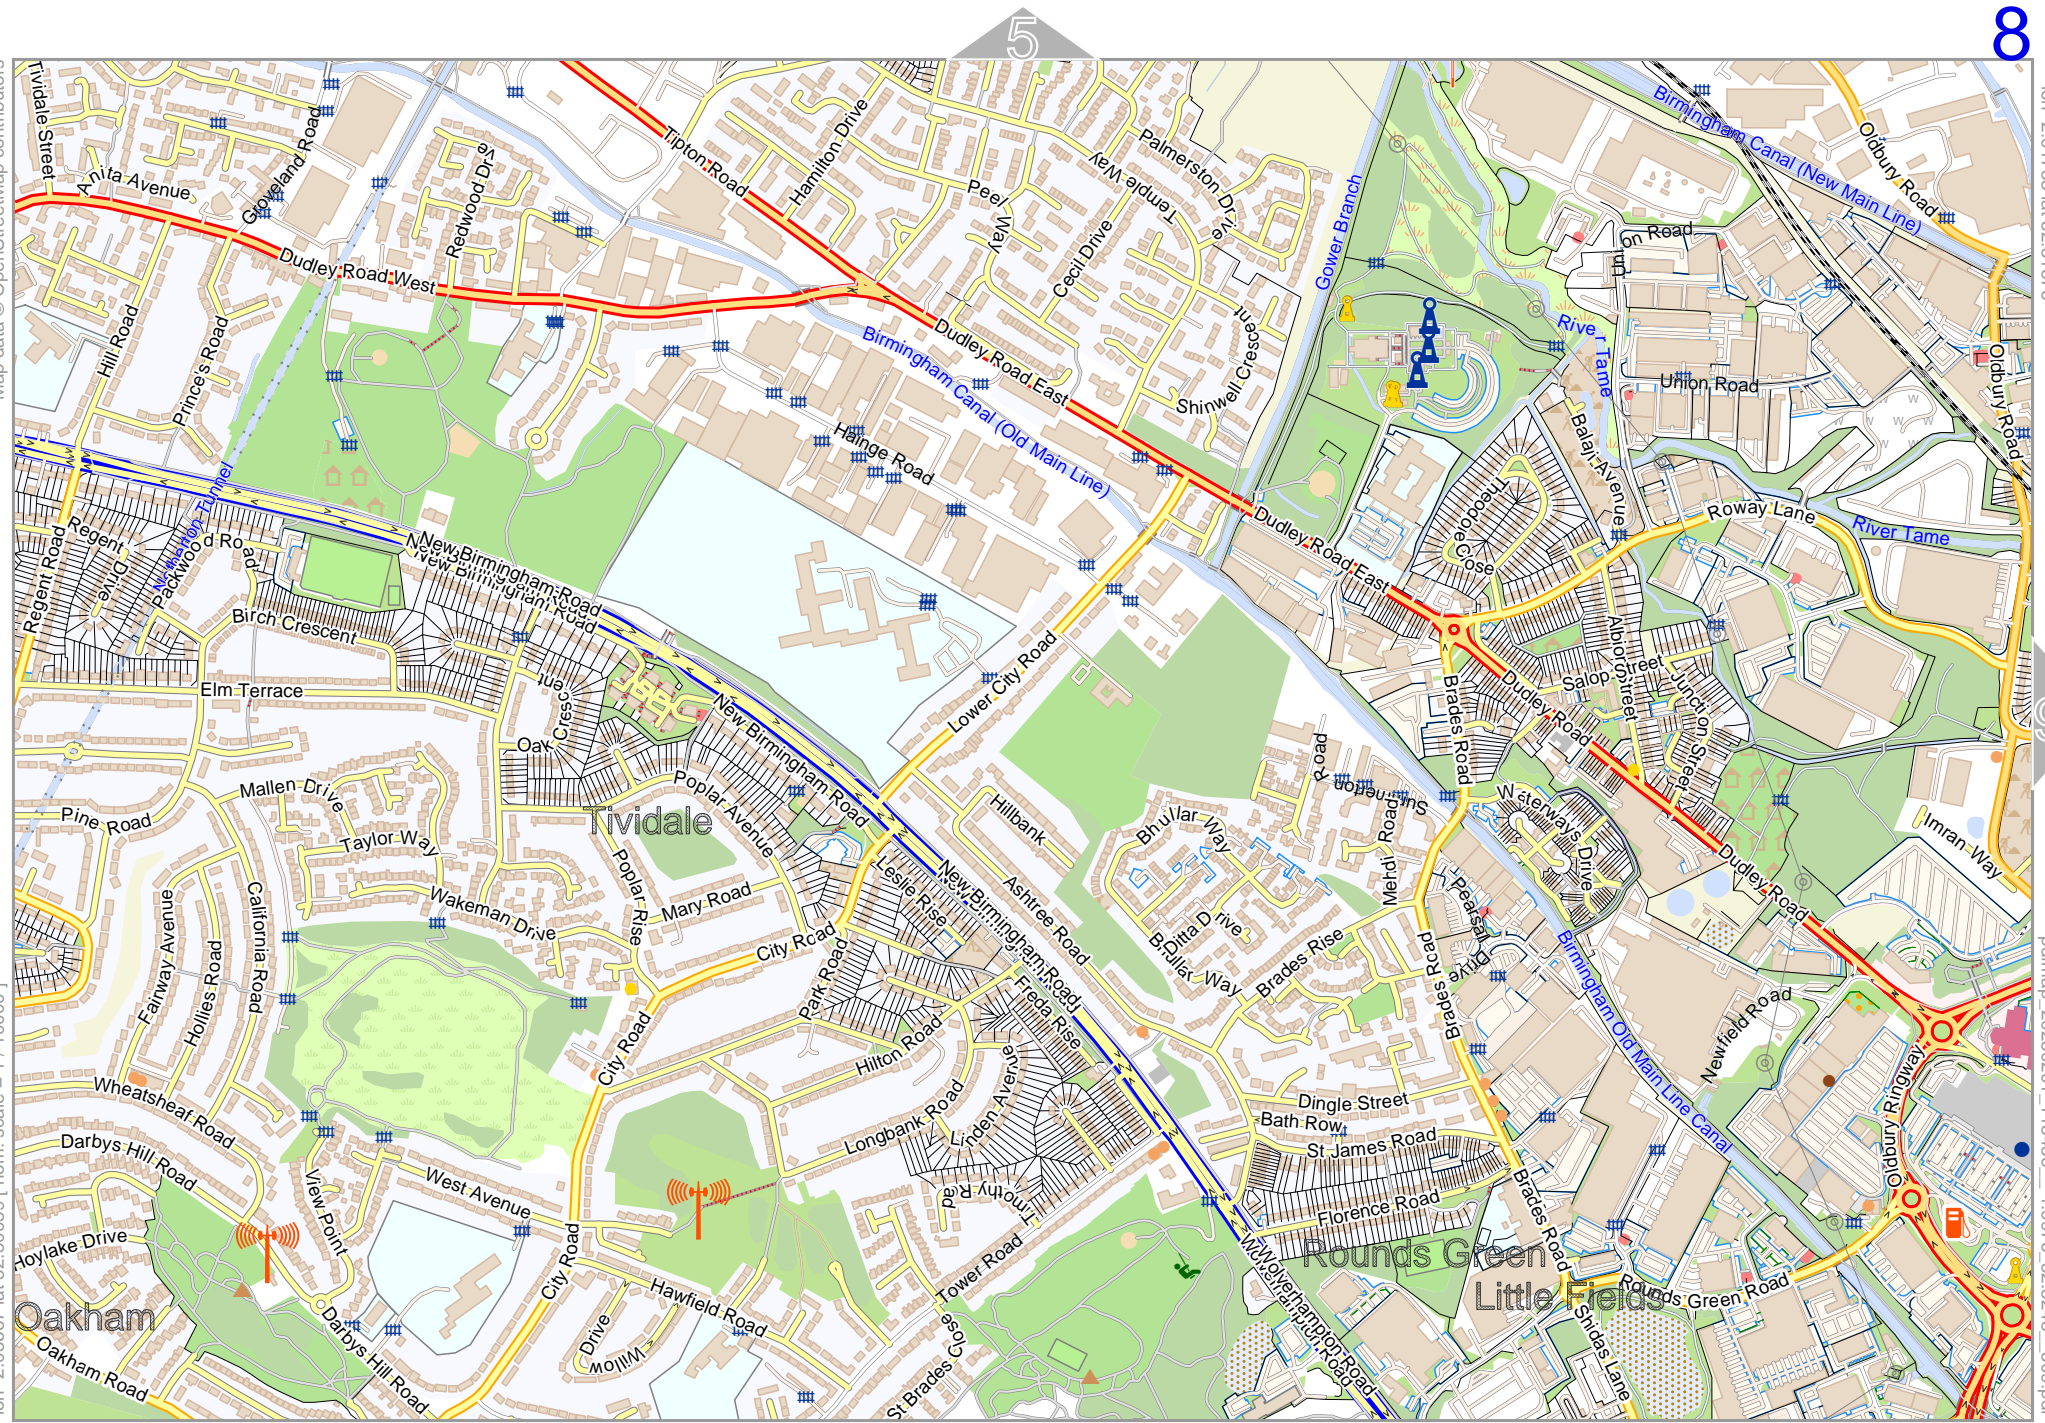

lon -1.93865 lat 52.54911

pdfmap_20250201_113436_-1.9776_52.5248_509.pdf

Map data © OpenStreetMap contributors

lon -2.05667 lat 52.51676 [nom. scale = 1 / 10000]

lon -2.01733 lat 52.53294

pdfmap_20250201_113436_-1.9976_52.5248_509.pdf

0 100 m 1000 m

Map data © OpenStreetMap contributors

lon -2.01733 lat 52.51676 [nom. scale = 1 / 10000]

West Bromwich

Map data © OpenStreetMap contributors

lon -1.97799 lat 52.51676 [nom. scale = 1 / 10000]

lon -1.93865 lat 52.53294

pdfmap_20250201_113436_-1.9776_52.5248_509.pdf

Map data © OpenStreetMap contributors

lon -2.05667 lat 52.50059 [nom. scale = 1 / 10000]

Map data © OpenStreetMap contributors

lon -2.01733 lat 52.50059 [nom. scale = 1 / 10000]

Map data © OpenStreetMap contributors

lon -1.97799 lat 52.50059 [nom. scale = 1 / 10000]

lon -1.93865 lat 52.51676

pdfmap_20250201_113436_-1.9776_52.5248_509.pdf