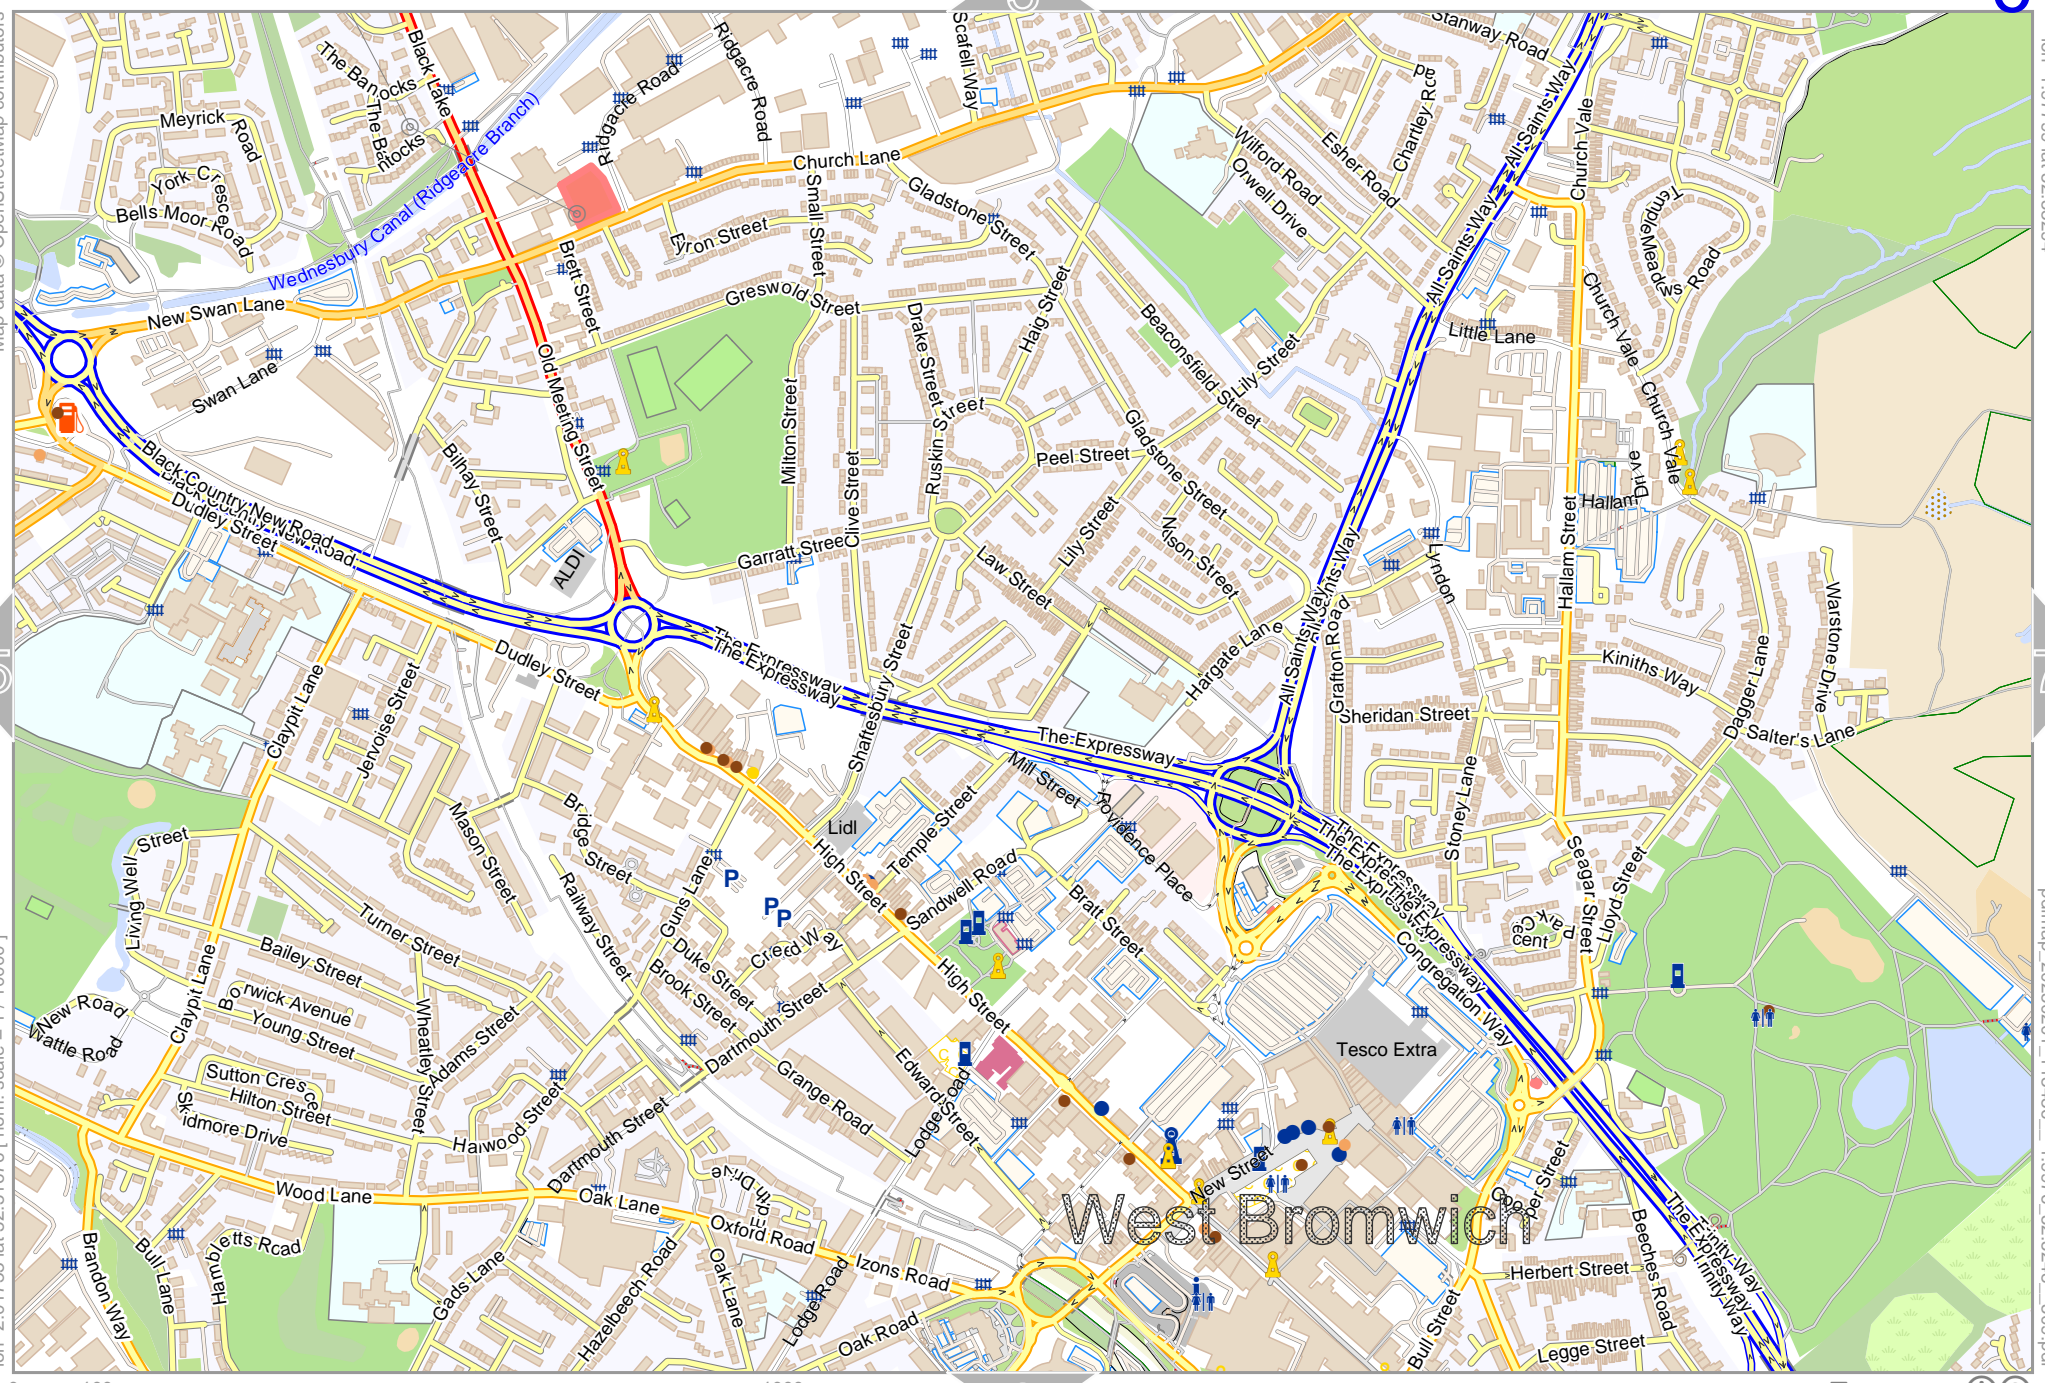

lon -1.93865 lat 52.54911

pdfmap_20250201_113436_-1.9776_52.5248_509.pdf

Map data © OpenStreetMap contributors

lon -2.05667 lat 52.51676 [nom. scale = 1 / 10000]

lon -2.01733 lat 52.53294

pdfmap_20250201_113436_-1.9976_52.5248_509.pdf

0 100 m 1000 m

Map data © OpenStreetMap contributors

lon -2.01733 lat 52.51676 [nom. scale = 1 / 10000]

West Bromwich

Map data © OpenStreetMap contributors

lon -1.97799 lat 52.51676 [nom. scale = 1 / 10000]

lon -1.93865 lat 52.53294

pdfmap_20250201_113436_-1.9776_52.5248_509.pdf

Map data © OpenStreetMap contributors

lon -2.05667 lat 52.50059 [nom. scale = 1 / 10000]

Map data © OpenStreetMap contributors

lon -2.01733 lat 52.50059 [nom. scale = 1 / 10000]

Map data © OpenStreetMap contributors

lon -1.97799 lat 52.50059 [nom. scale = 1 / 10000]

lon -1.93865 lat 52.51676

pdfmap_20250201_113436_-1.9776_52.5248_509.pdf