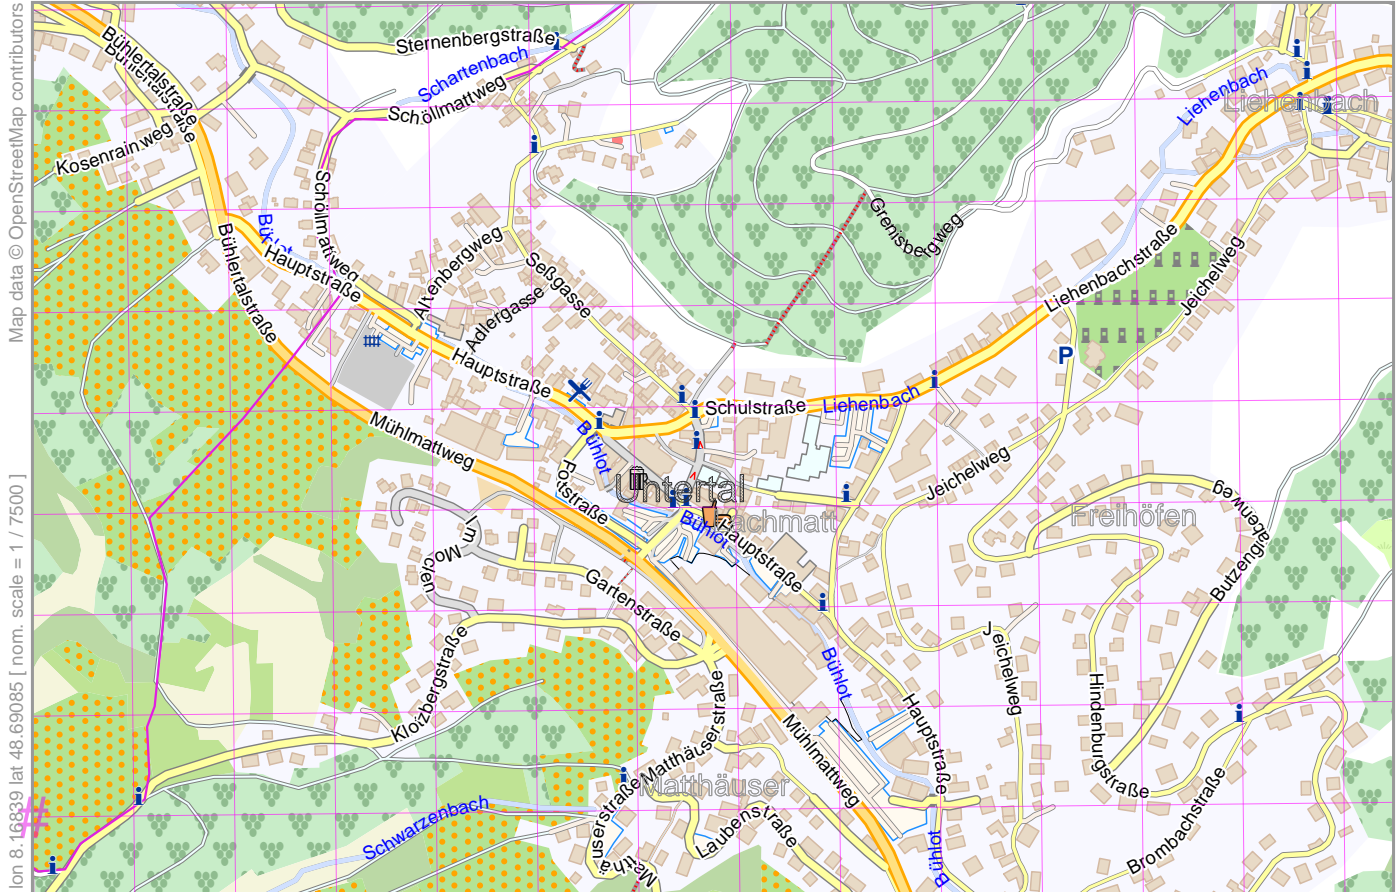

Bühlertal

Map data © OpenStreetMap contributors

lon 8.16939 lat 48.69085 [nom. scale = 1 / 7500]

lon 8.18673 lat 48.69880

pdfmap_20250129_211823_Bühlertal_8-17755_48.6948_819.pdf

UTM: 32 U easting 438.80 km northing 5393.50 km
UTM-Grid-width = 100m