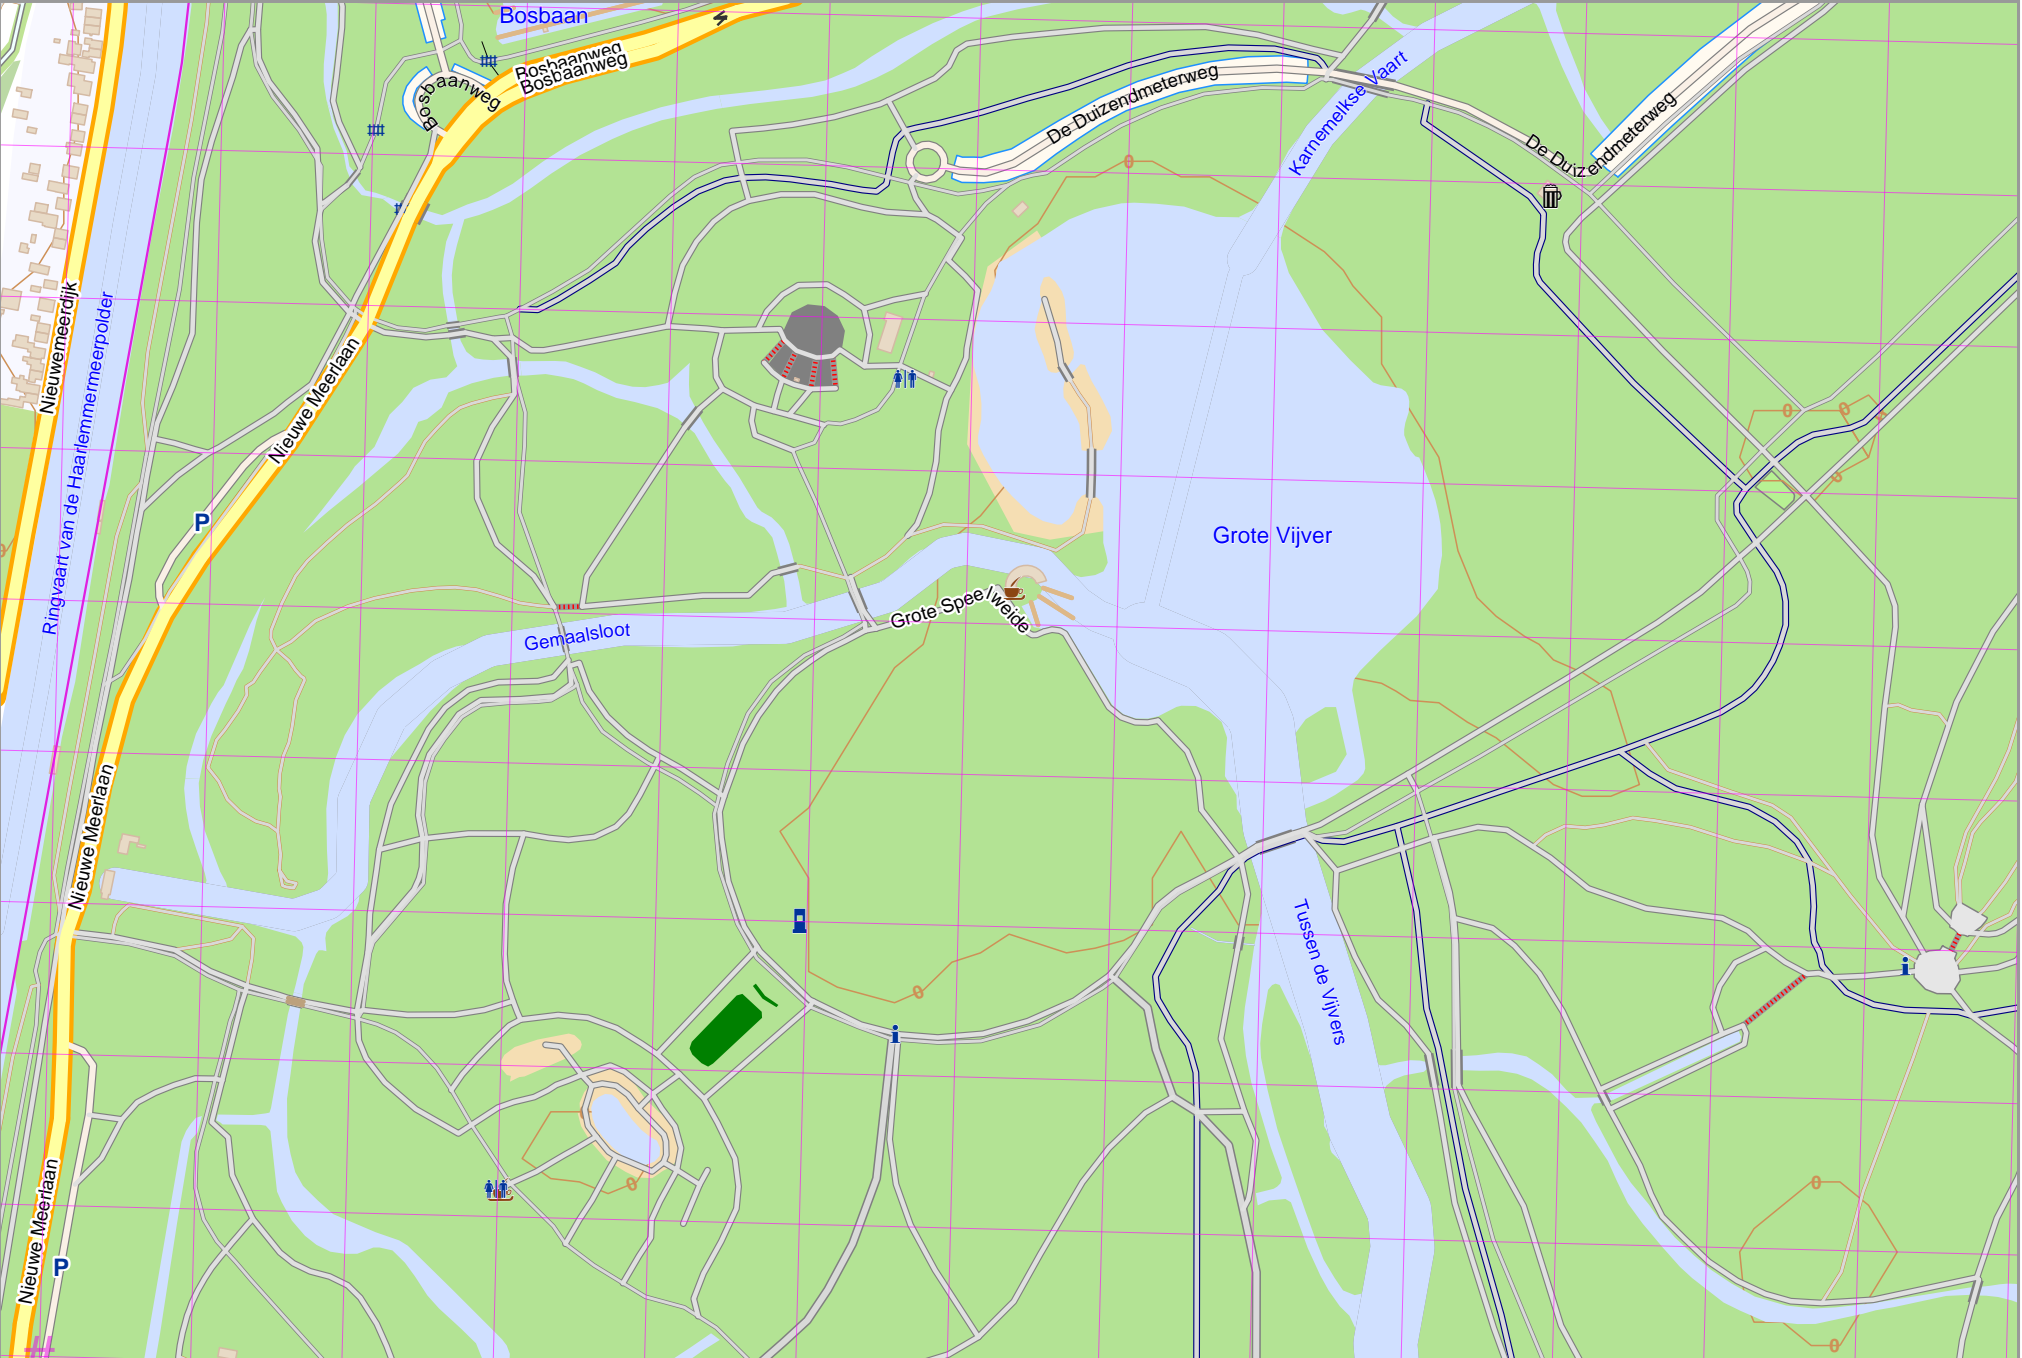

Map data © OpenStreetMap contributors

lon 4.81729 lat 52.31559 [nom. scale = 1 / 5000]

lon 4.83687 lat 52.32368

pdfmap_20250117_153018_Arctic-Adventure-Oefenkaart_4.82708_52.3196_116.pdf

UTM: 31 U easting 623.90 km northing 5797.70 km

UTM-Grid-width = 100m
Contour interval = 20m