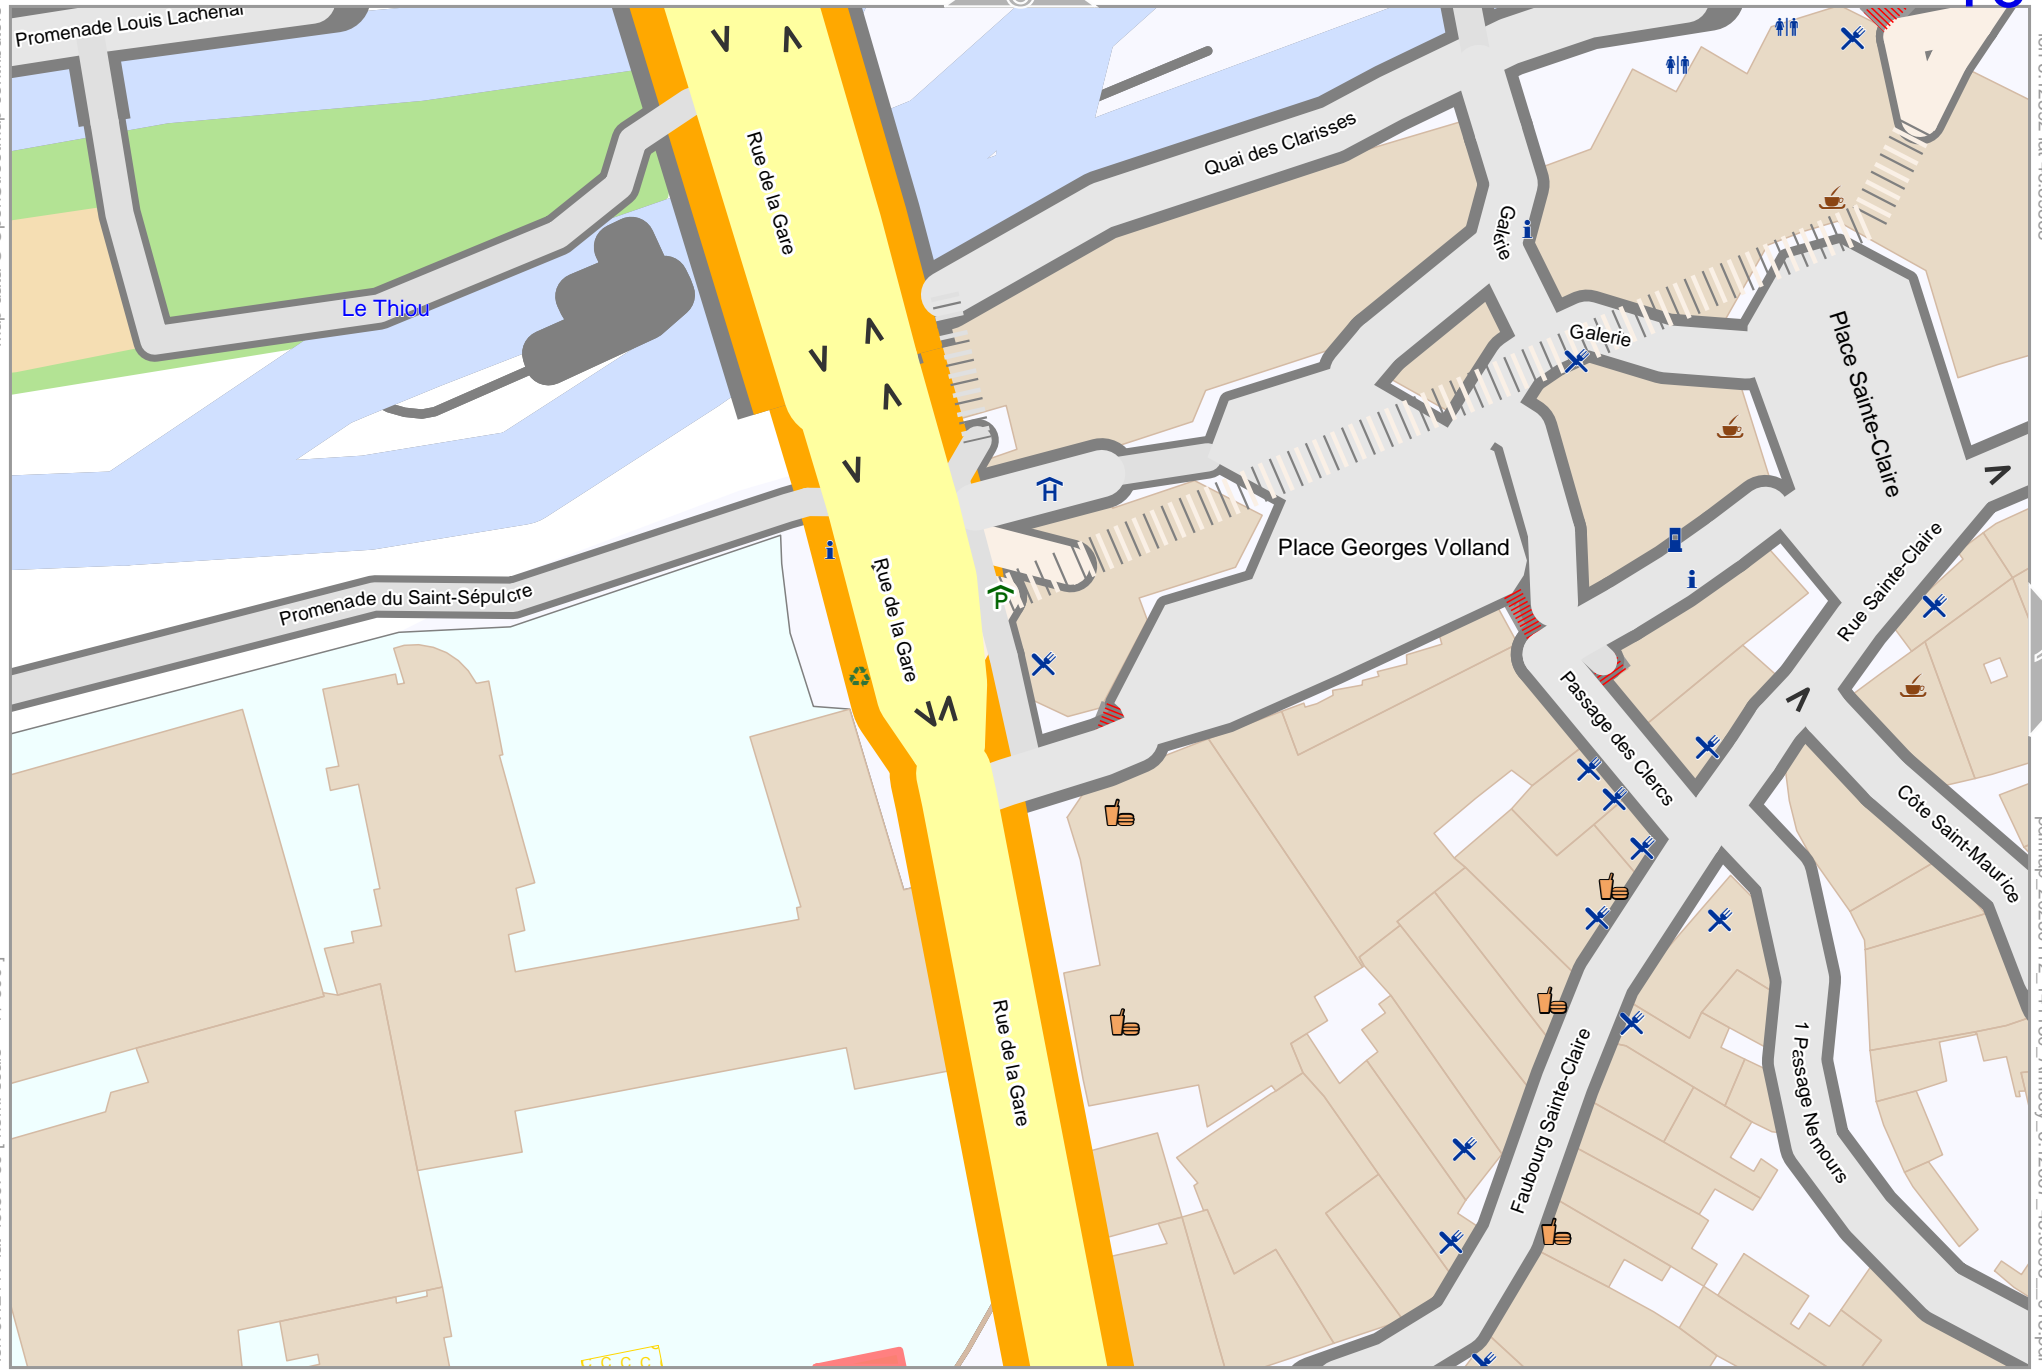

Map data © OpenStreetMap contributors

lon 6.12667 lat 45.89868 [nom. scale = 1 / 800]

0 10 m 80 m

Annecy

Annecy

Map data © OpenStreetMap contributors

lon 6.12942 lat 45.89868 [nom. scale = 1 / 800]

0 10 m 80 m

lon 6.13218 lat 45.89998

pdfmap_20250112_141130_Annecy_6.12667_45.8993_013.pdf

Map data © OpenStreetMap contributors

lon 6.12117 lat 45.89739 [nom. scale = 1 / 800]

lon 6.12392 lat 45.89868

pdfmap_20250112_141130_Annecy_6.12667_45.8993_013.pdf

0 10 m 80 m

Map data © OpenStreetMap contributors

lon 6.12667 lat 45.89988

10

12

lon 6.12392 lat 45.89739 [nom. scale = 1 / 800]

pdfmap_20250112_141130_Annecy_6.12667_45.8993_013.pdf

0 10 m 80 m

Annecy

Map data © OpenStreetMap contributors

lon 6.12942 lat 45.89868

pdfmap_20250112_141130_Annecy_6.12667_45.8993_013.pdf

lon 6.12667 lat 45.89739 [nom. scale = 1 / 800]

11

13

Map data © OpenStreetMap contributors