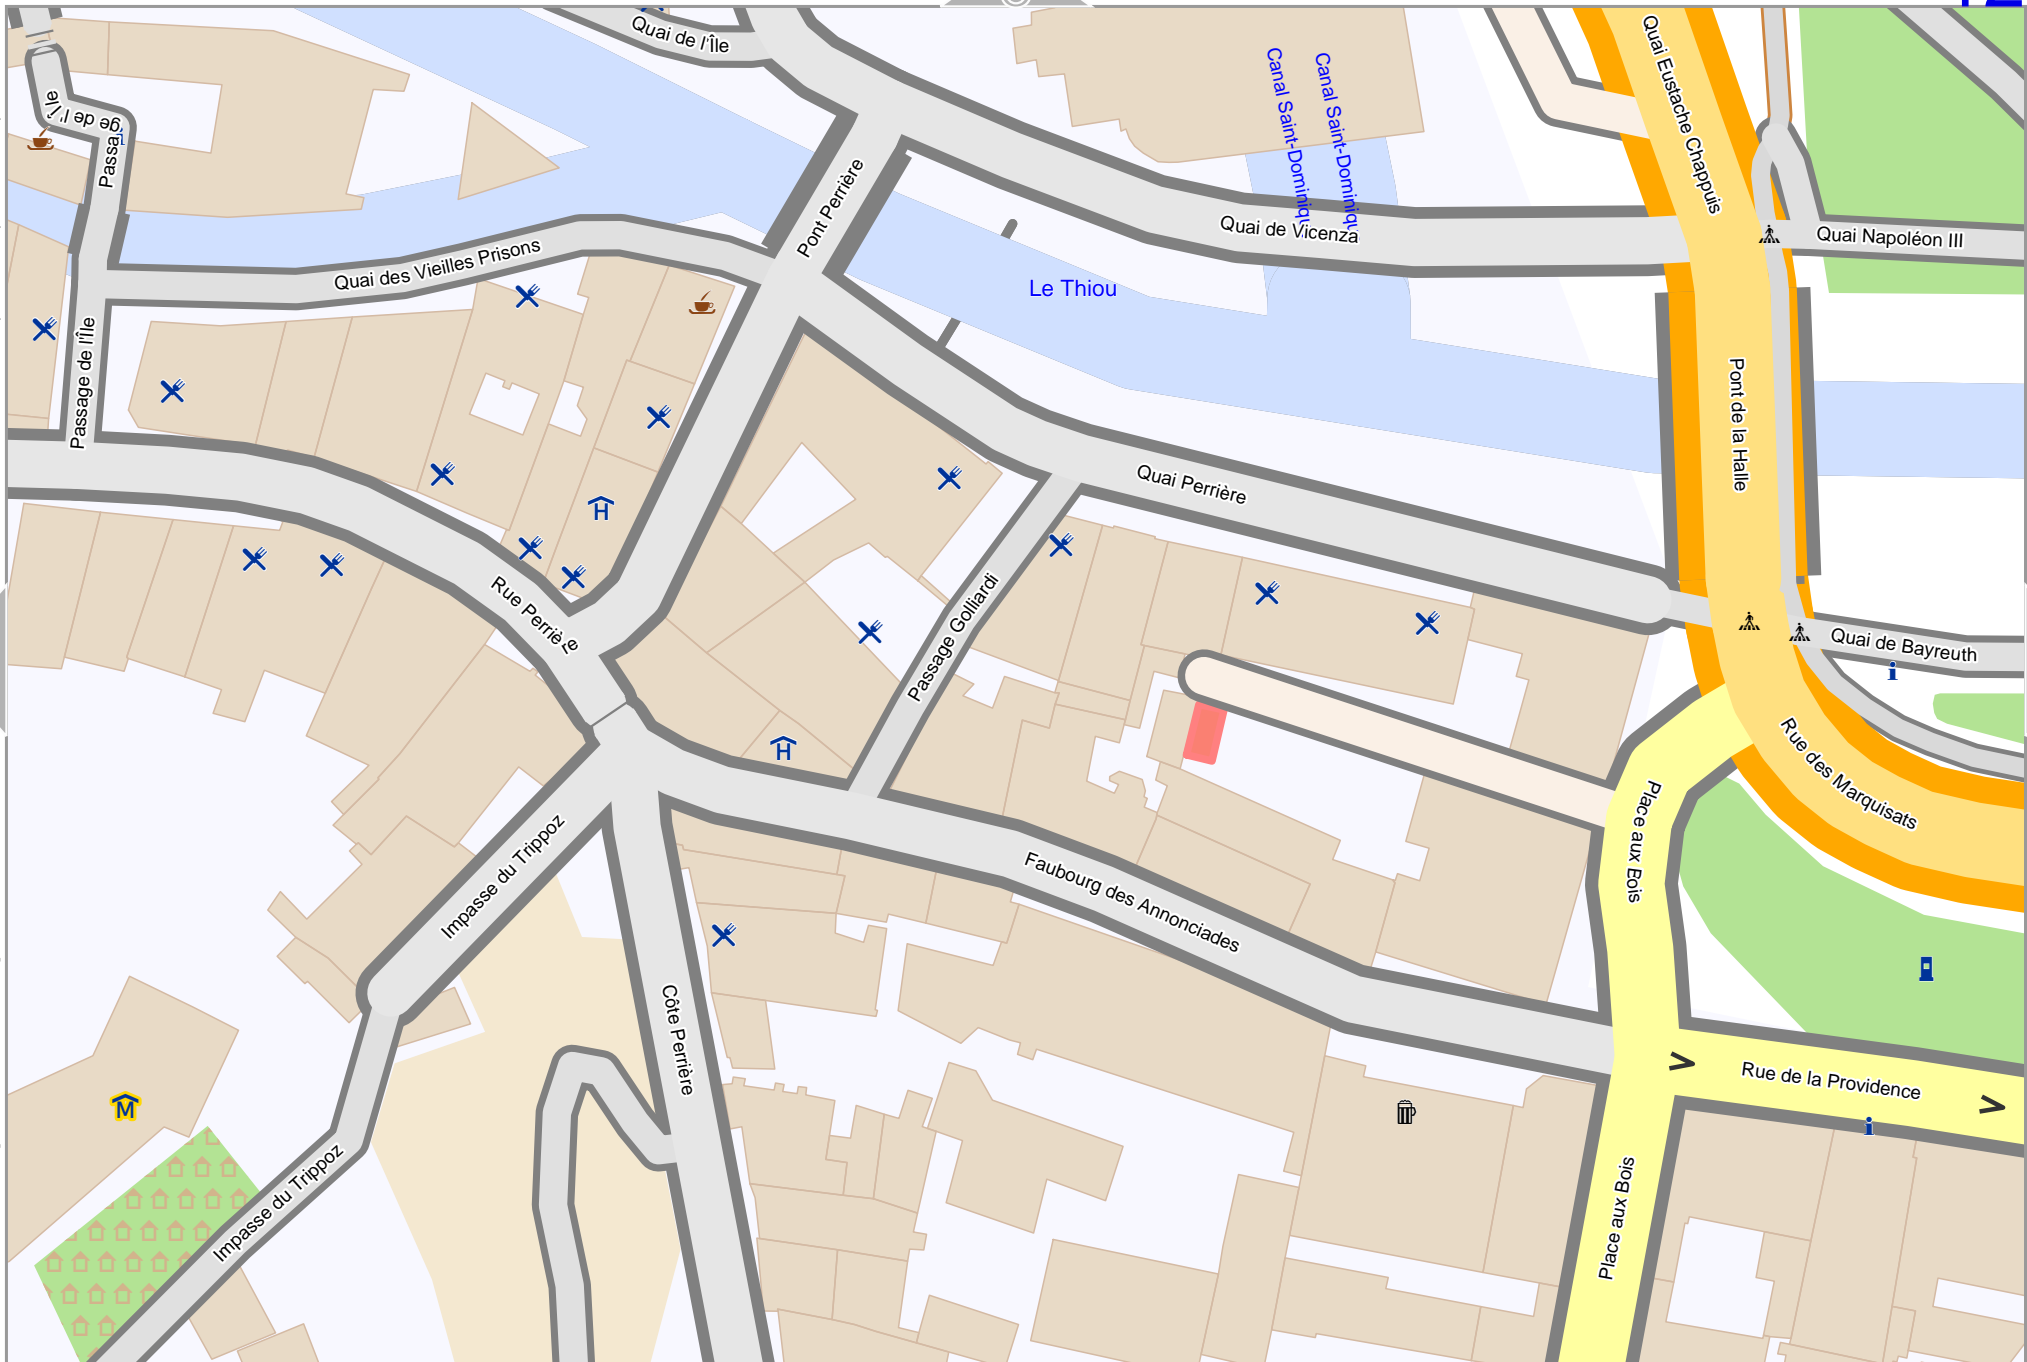

Map data © OpenStreetMap contributors

lon 6.12667 lat 45.89868 [nom. scale = 1 / 800]

0 10 m 80 m

Annecy

Annecy

Map data © OpenStreetMap contributors

lon 6.12942 lat 45.89868 [nom. scale = 1 / 800]

0 10 m 80 m

lon 6.13218 lat 45.89998

pdfmap_20250112_141130_Annecy_6.12667_45.8993_013.pdf

Map data © OpenStreetMap contributors

lon 6.12117 lat 45.89739 [nom. scale = 1 / 800]

lon 6.12392 lat 45.89868

pdfmap_20250112_141130_Annecy_6.12667_45.8993_013.pdf

0 10 m 80 m

Map data © OpenStreetMap contributors

lon 6.12667 lat 45.89988

10

12

lon 6.12392 lat 45.89739 [nom. scale = 1 / 800]

pdfmap_20250112_141130_Annecy_6.12667_45.8993_013.pdf

0 10 m 80 m

Annecy

Map data © OpenStreetMap contributors

lon 6.12942 lat 45.89868

pdfmap_20250112_141130_Annecy_6.12667_45.8993_013.pdf

lon 6.12667 lat 45.89739 [nom. scale = 1 / 800]

11

13

Map data © OpenStreetMap contributors