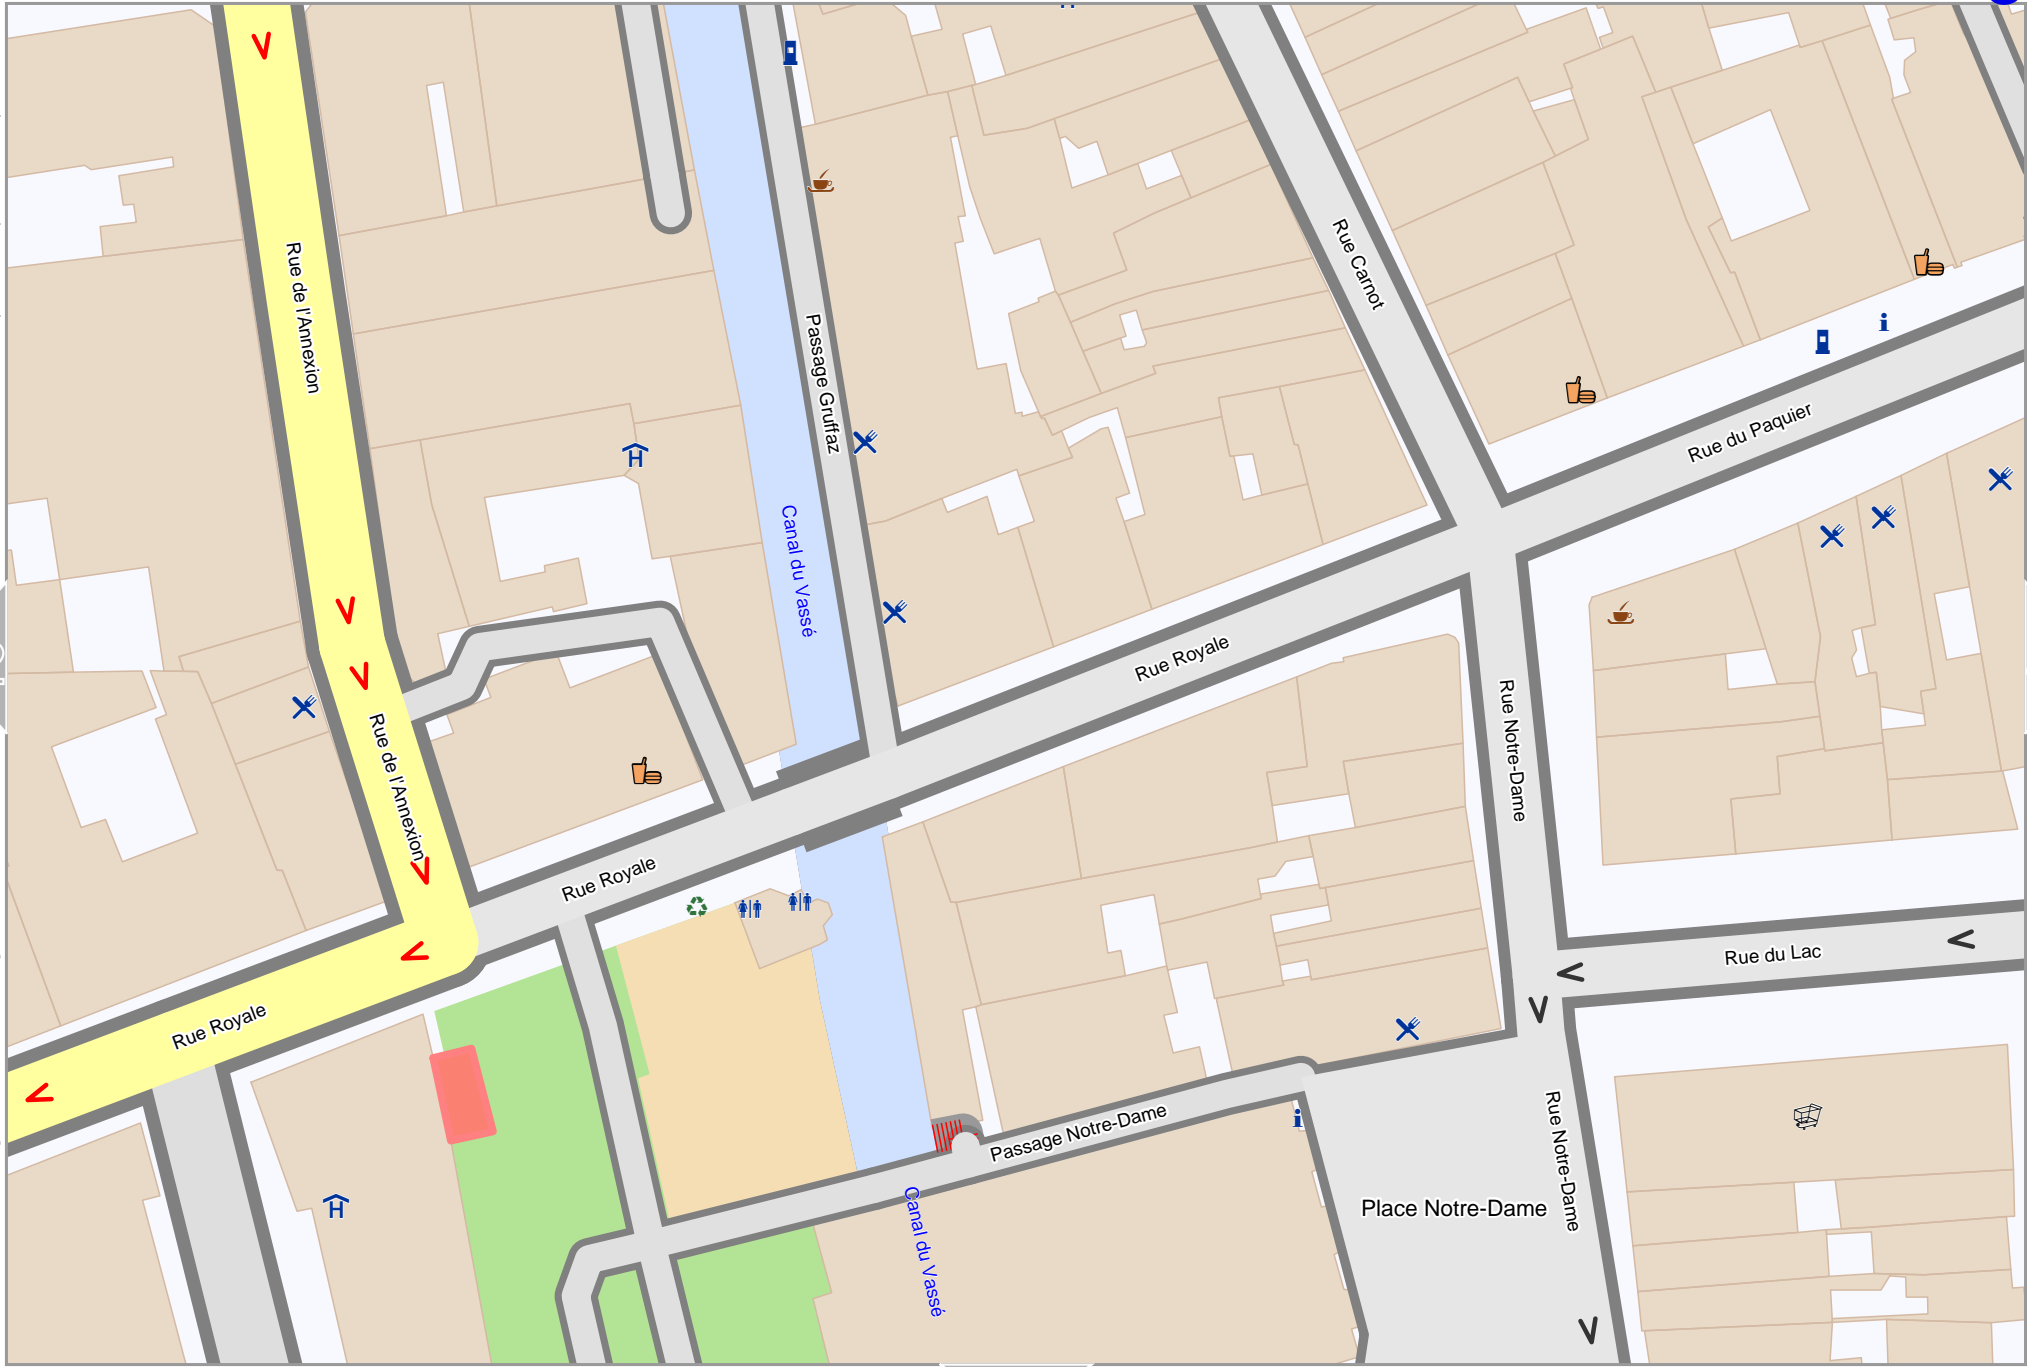

Annecy

Map data © OpenStreetMap contributors

lon 6.12667 lat 45.90128

2

4

lon 6.12392 lat 45.89998 [nom. scale = 1 / 800]

pdfmap_20250112_141130_Annecy_6.12667_45.8993_013.pdf

0 10 m 80 m

7