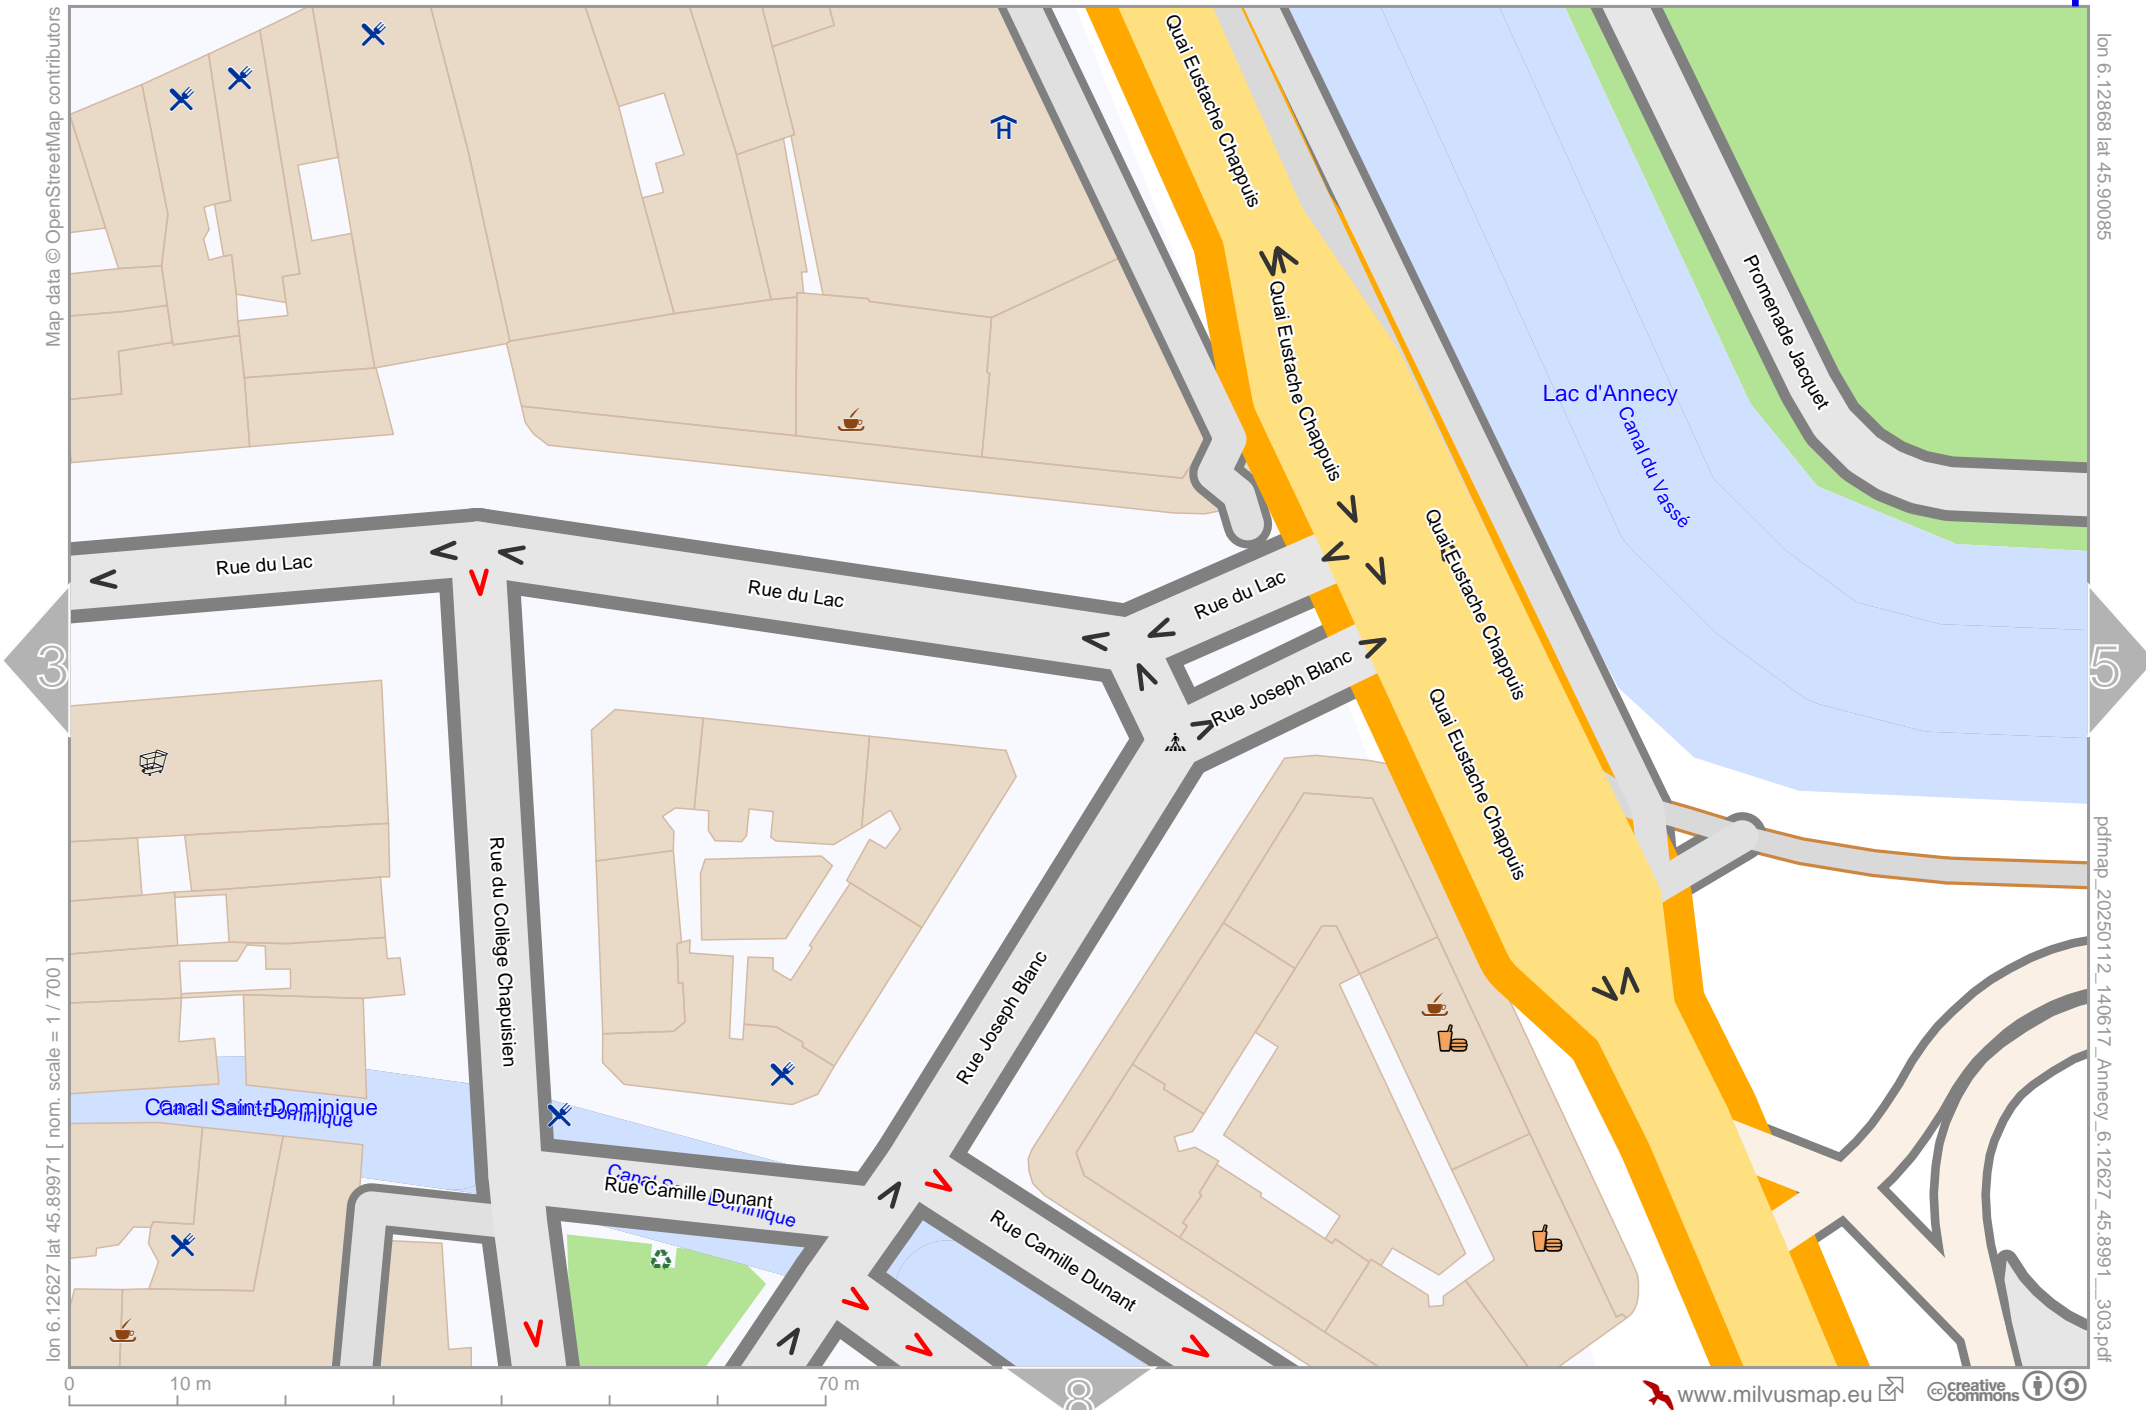

Annecy

lon 6.13109 lat 45.90085

Map data © OpenStreetMap contributors

pdfmap_20250112_140617_Annecy_6:12627_45:8991_303.pdf

lon 6.12146 lat 45.89744
[nom. scale = 1 / 2800]

Annecy

Map data © OpenStreetMap contributors

lon 6.12387 lat 45.89858 [nom. scale = 1 / 700]

lon 6.12627 lat 45.89971

pdfmap_20250112_140617_Annecy_6.12627_45.8991_303.pdf

Annecy

8

Map data © OpenStreetMap contributors

lon 6.12868 lat 45.89971

lon 6.12627 lat 45.89958 [nom. scale = 1 / 700]

pdfmap_20250112_140617_Annecy_6.12627_45.8991_303.pdf

0 10 m 70 m

12

Annecy

Map data © OpenStreetMap contributors

lon 6.13109 lat 45.89971

pdfmap_20250112_140617_Annecy_6.12627_45.8991_303.pdf

Esplanade de l'Hôtel-de-Ville

lon 6.12387 lat 45.89858

pdfmap_20250112_140617_Annecy_6.12627_45.8991_303.pdf

Map data © OpenStreetMap contributors

lon 6.13109 lat 45.89858

12

lon 6.12868 lat 45.89744 [nom. scale = 1 / 700]

pdfmap_20250112_140617_Annecy_6.12627_45.8991_303.pdf