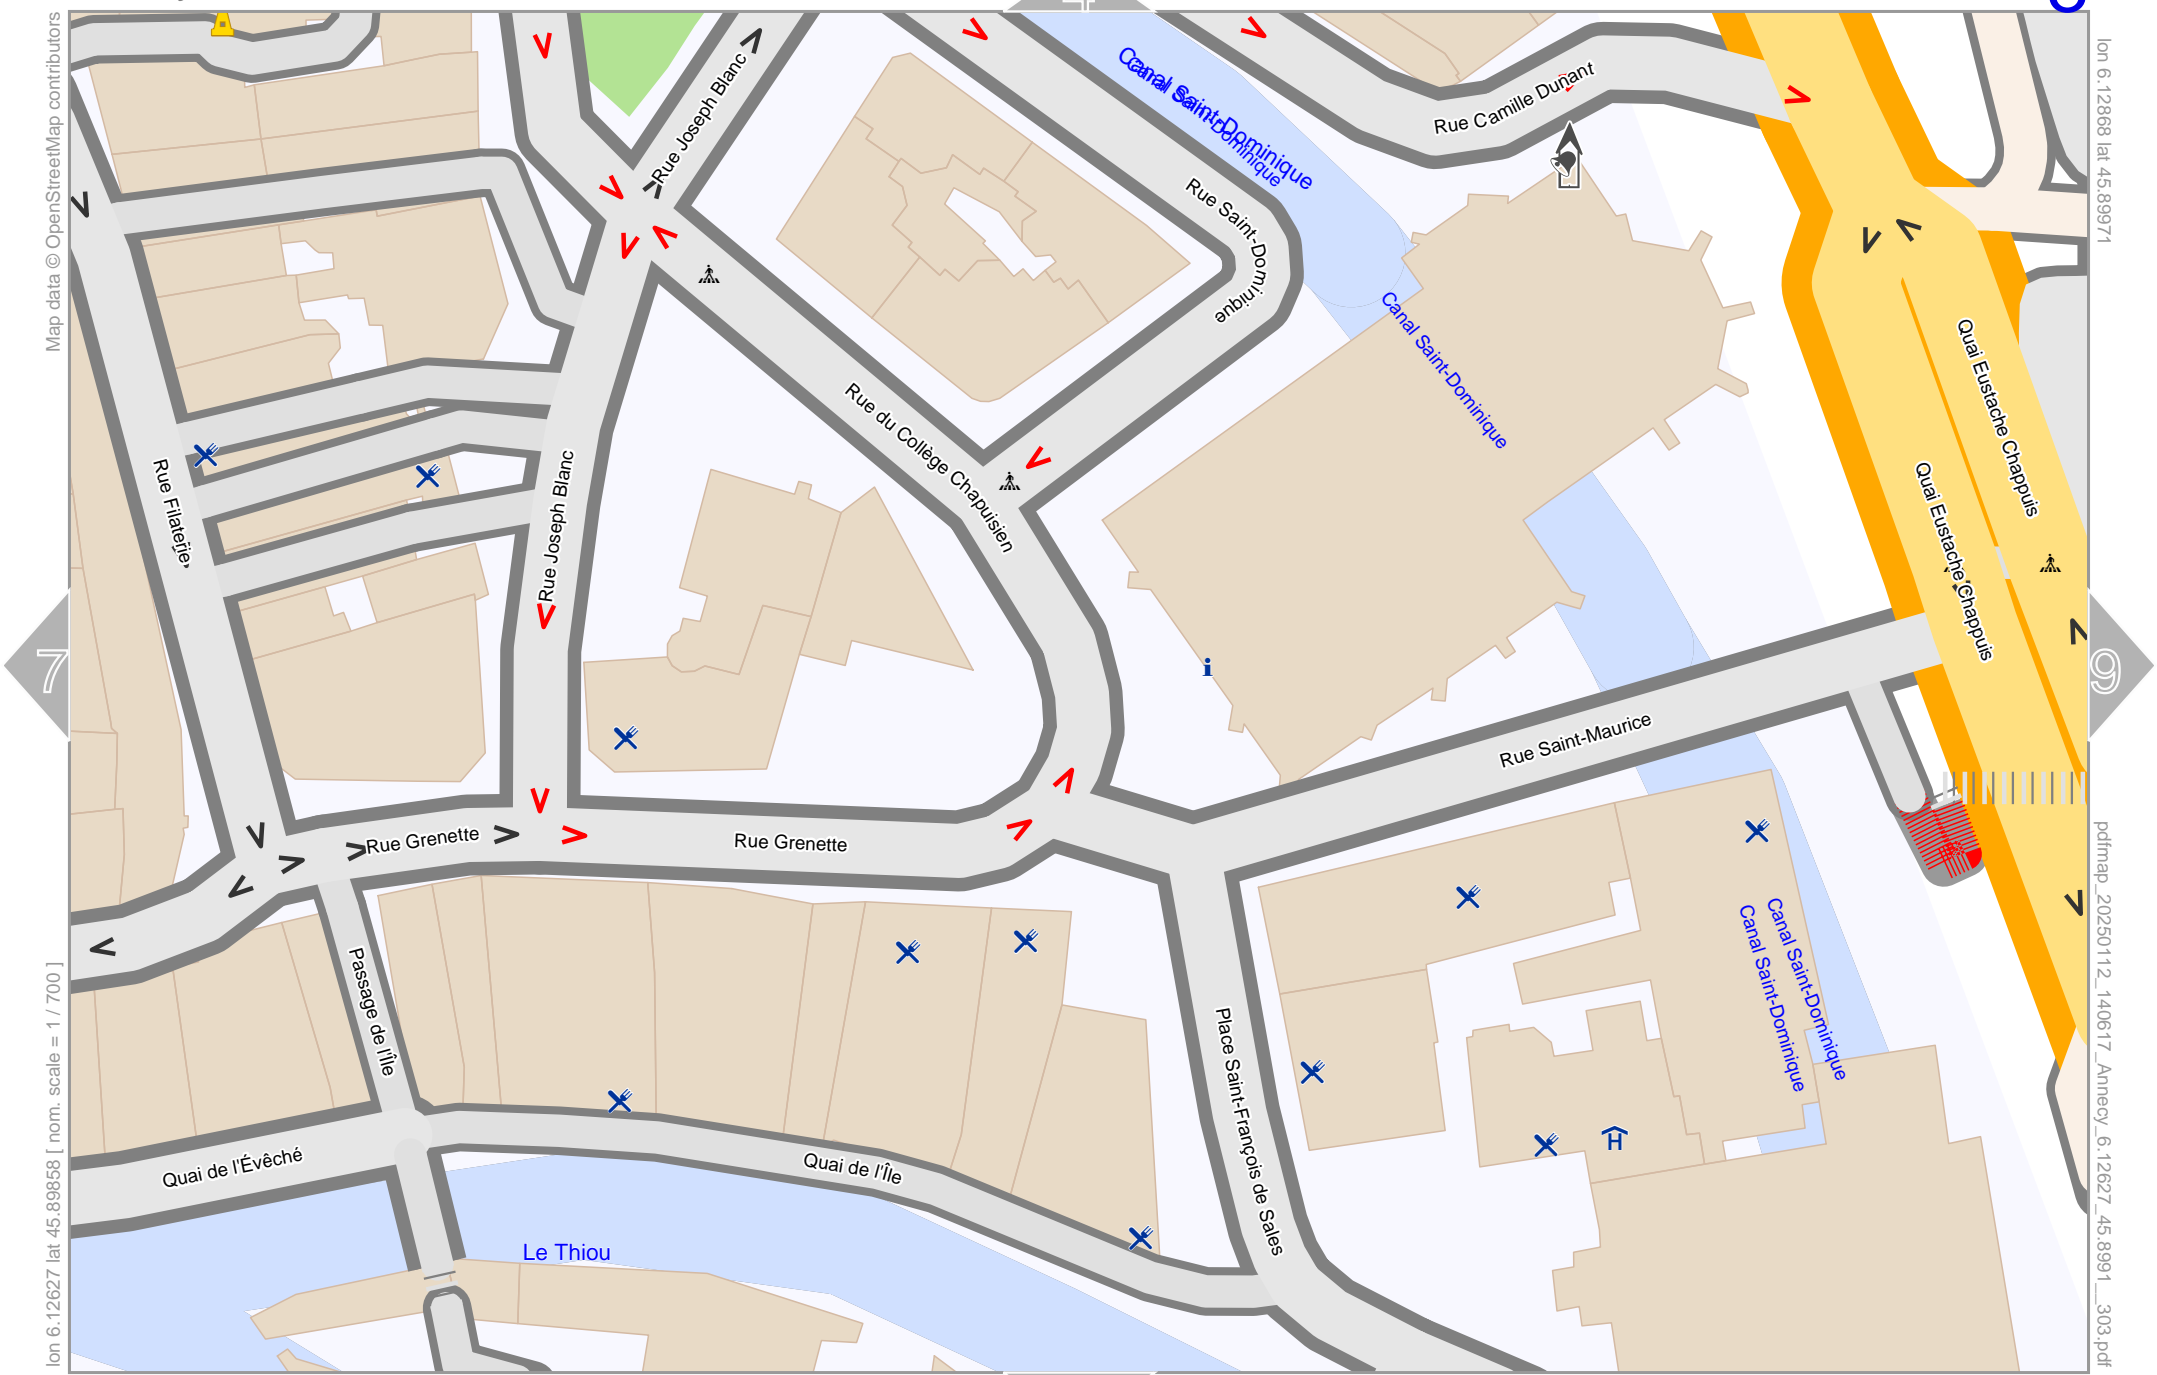

lon 6.12387 lat 45.89858 [nom. scale = 1 / 700]

lon 6.12627 lat 45.89971

pdfmap_20250112_140617_Annecy_6.12627_45.8991_303.pdf

Annecy

8

Map data © OpenStreetMap contributors

lon 6.12868 lat 45.89971

lon 6.12627 lat 45.89958 [nom. scale = 1 / 700]

pdfmap_20250112_140617_Annecy_6.12627_45.8991_303.pdf

0 10 m 70 m

12

Annecy

Map data © OpenStreetMap contributors

lon 6.13109 lat 45.89971

pdfmap_20250112_140617_Annecy_6.12627_45.8991_303.pdf

Esplanade de l'Hôtel-de-Ville

Annecy

Quai Eustache Chappuis

Quai Eustache Chappuis

Quai Eustache Chappuis

lon 6.12868 lat 45.89958 [nom. scale = 1 / 700]

0 10 m 70 m

Map data © OpenStreetMap contributors

lon 6.12146 lat 45.89744 [nom. scale = 1 / 700]

lon 6.12387 lat 45.89858

pdfmap_20250112_140617_Annecy_6.12627_45.8991_303.pdf

Map data © OpenStreetMap contributors

lon 6.13109 lat 45.89858

12

lon 6.12868 lat 45.89744 [nom. scale = 1 / 700]

pdfmap_20250112_140617_Annecy_6.12627_45.8991_303.pdf