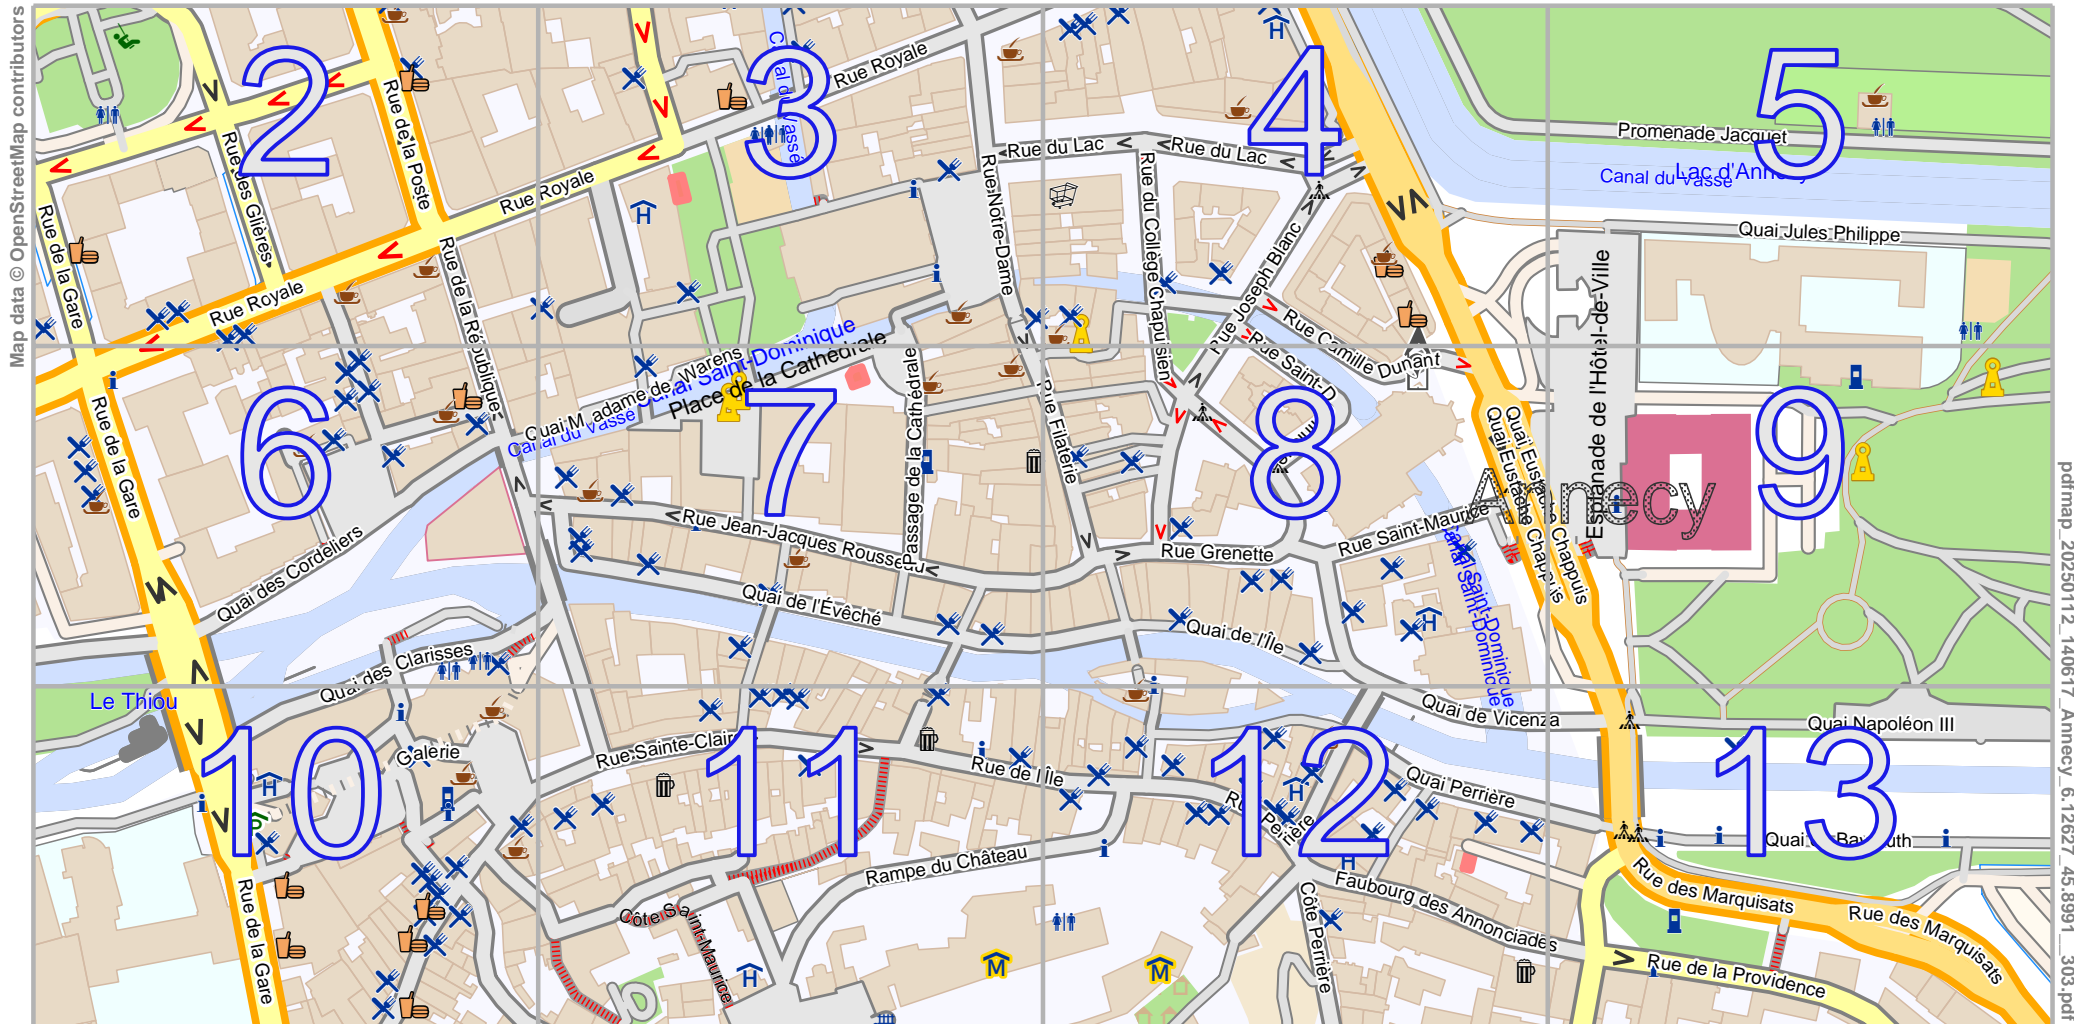

Annecy

lon 6.13109 lat 45.90085

Map data © OpenStreetMap contributors

pdfmap_20250112_140617_Annecy_6:12627_45:8991_303.pdf

lon 6.12146 lat 45.89744
[nom. scale = 1 / 2800]