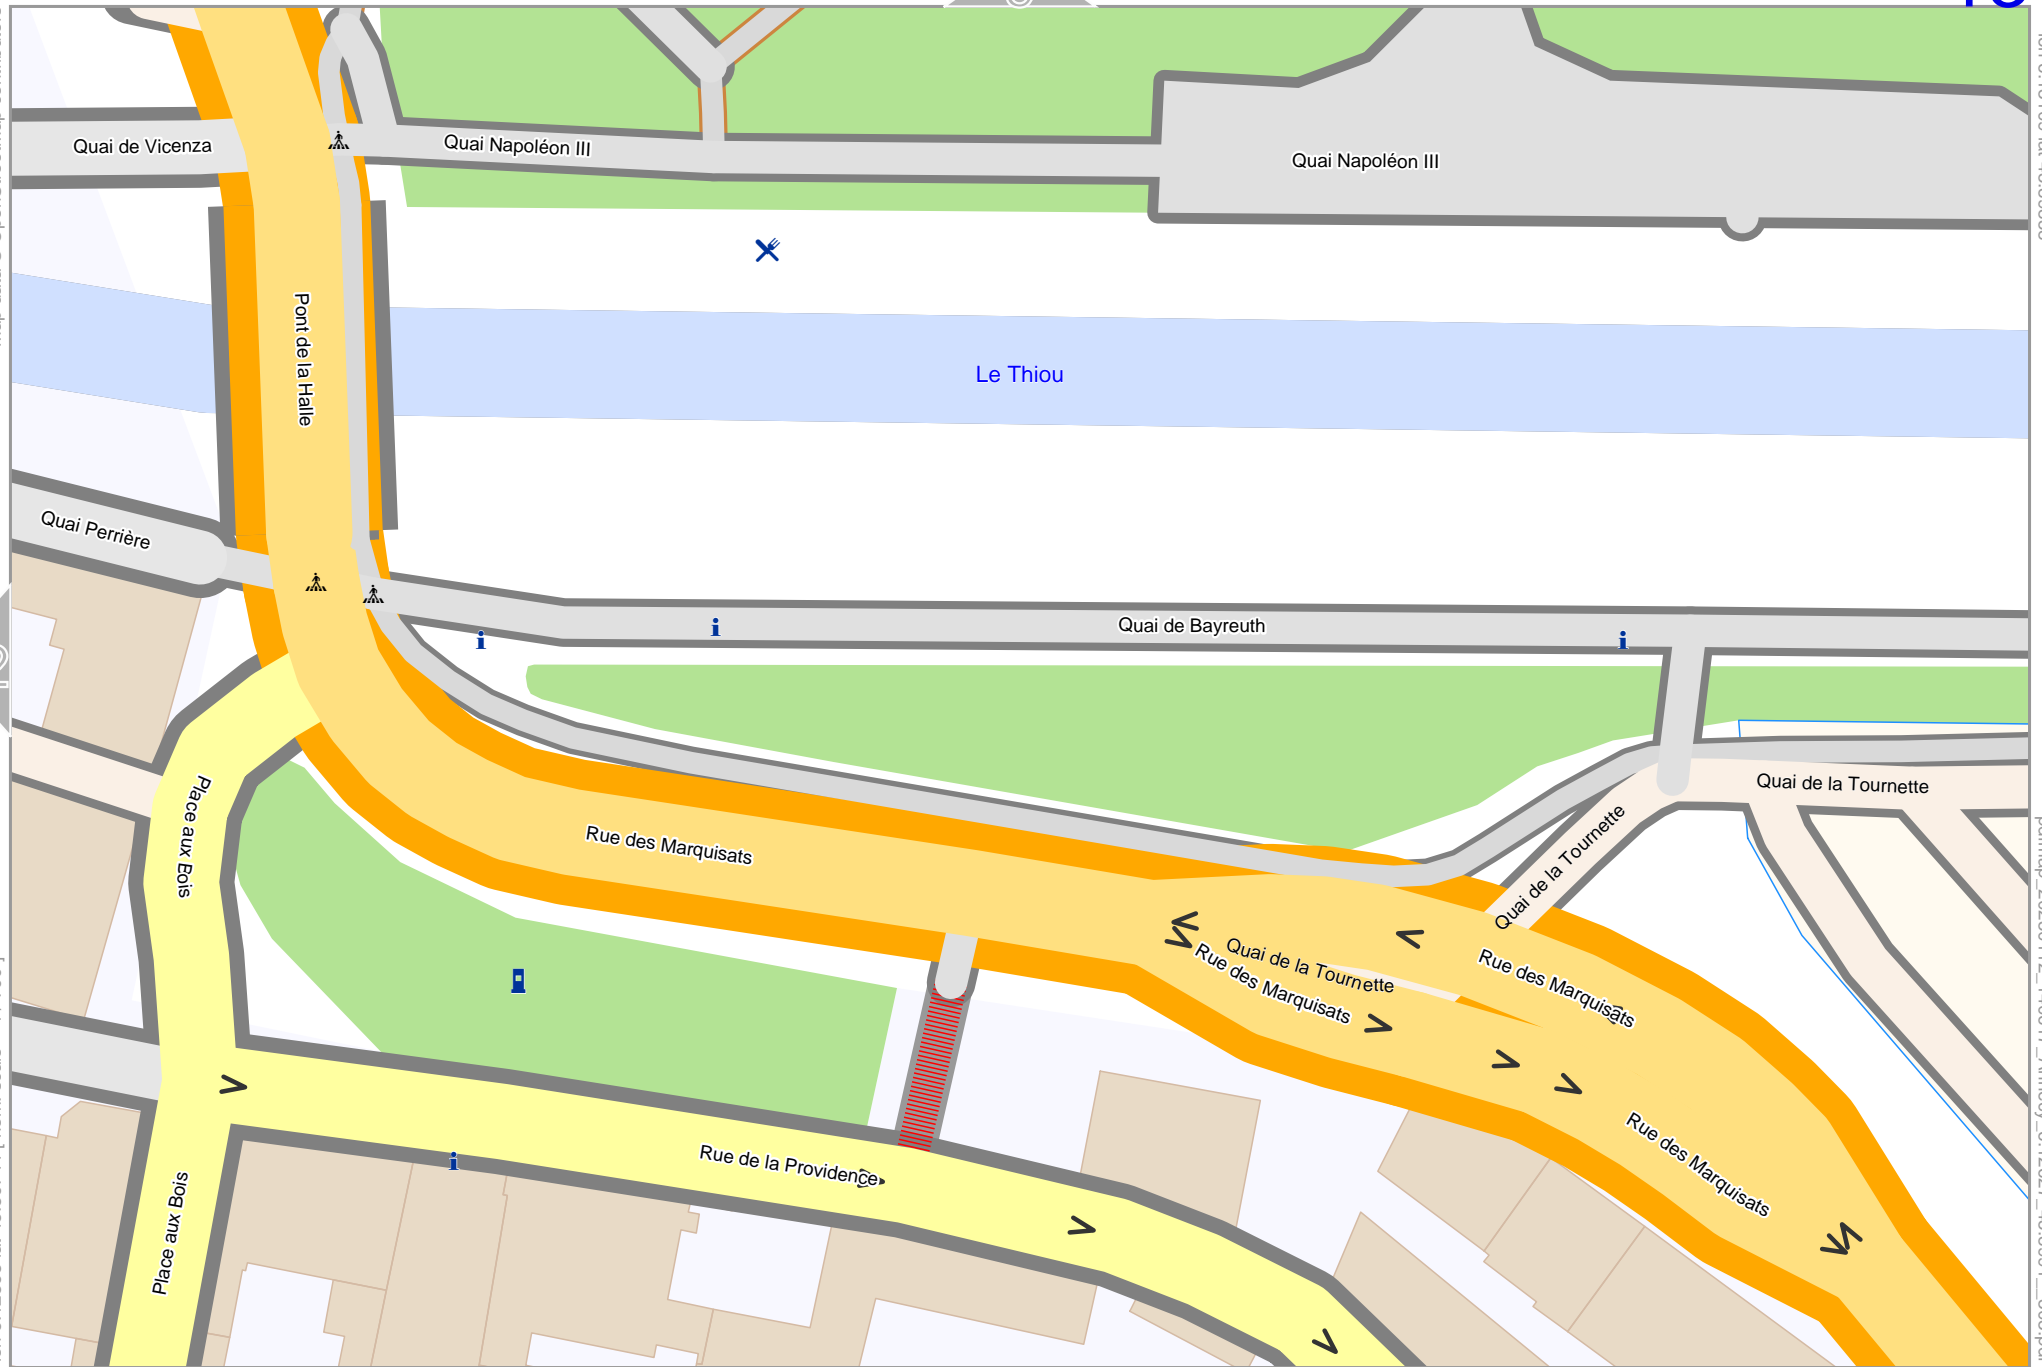

pdfmap_20250112_140617_Annecy_6.12627_45.8991_303.pdf

0 10 m 70 m

12

Annecy

Map data © OpenStreetMap contributors

lon 6.13109 lat 45.89971

pdfmap_20250112_140617_Annecy_6.12627_45.8991_303.pdf

Esplanade de l'Hôtel-de-Ville

Annecy

Quai Eustache Chappuis

Quai Eustache Chappuis

Quai Eustache Chappuis

lon 6.12868 lat 45.89958 [nom. scale = 1 / 700]

0 10 m 70 m

Map data © OpenStreetMap contributors

lon 6.12146 lat 45.89744 [nom. scale = 1 / 700]

lon 6.12387 lat 45.89858

pdfmap_20250112_140617_Annecy_6.12627_45.8991_303.pdf

Map data © OpenStreetMap contributors

lon 6.13109 lat 45.89858

12

lon 6.12868 lat 45.89744 [nom. scale = 1 / 700]

pdfmap_20250112_140617_Annecy_6.12627_45.8991_303.pdf