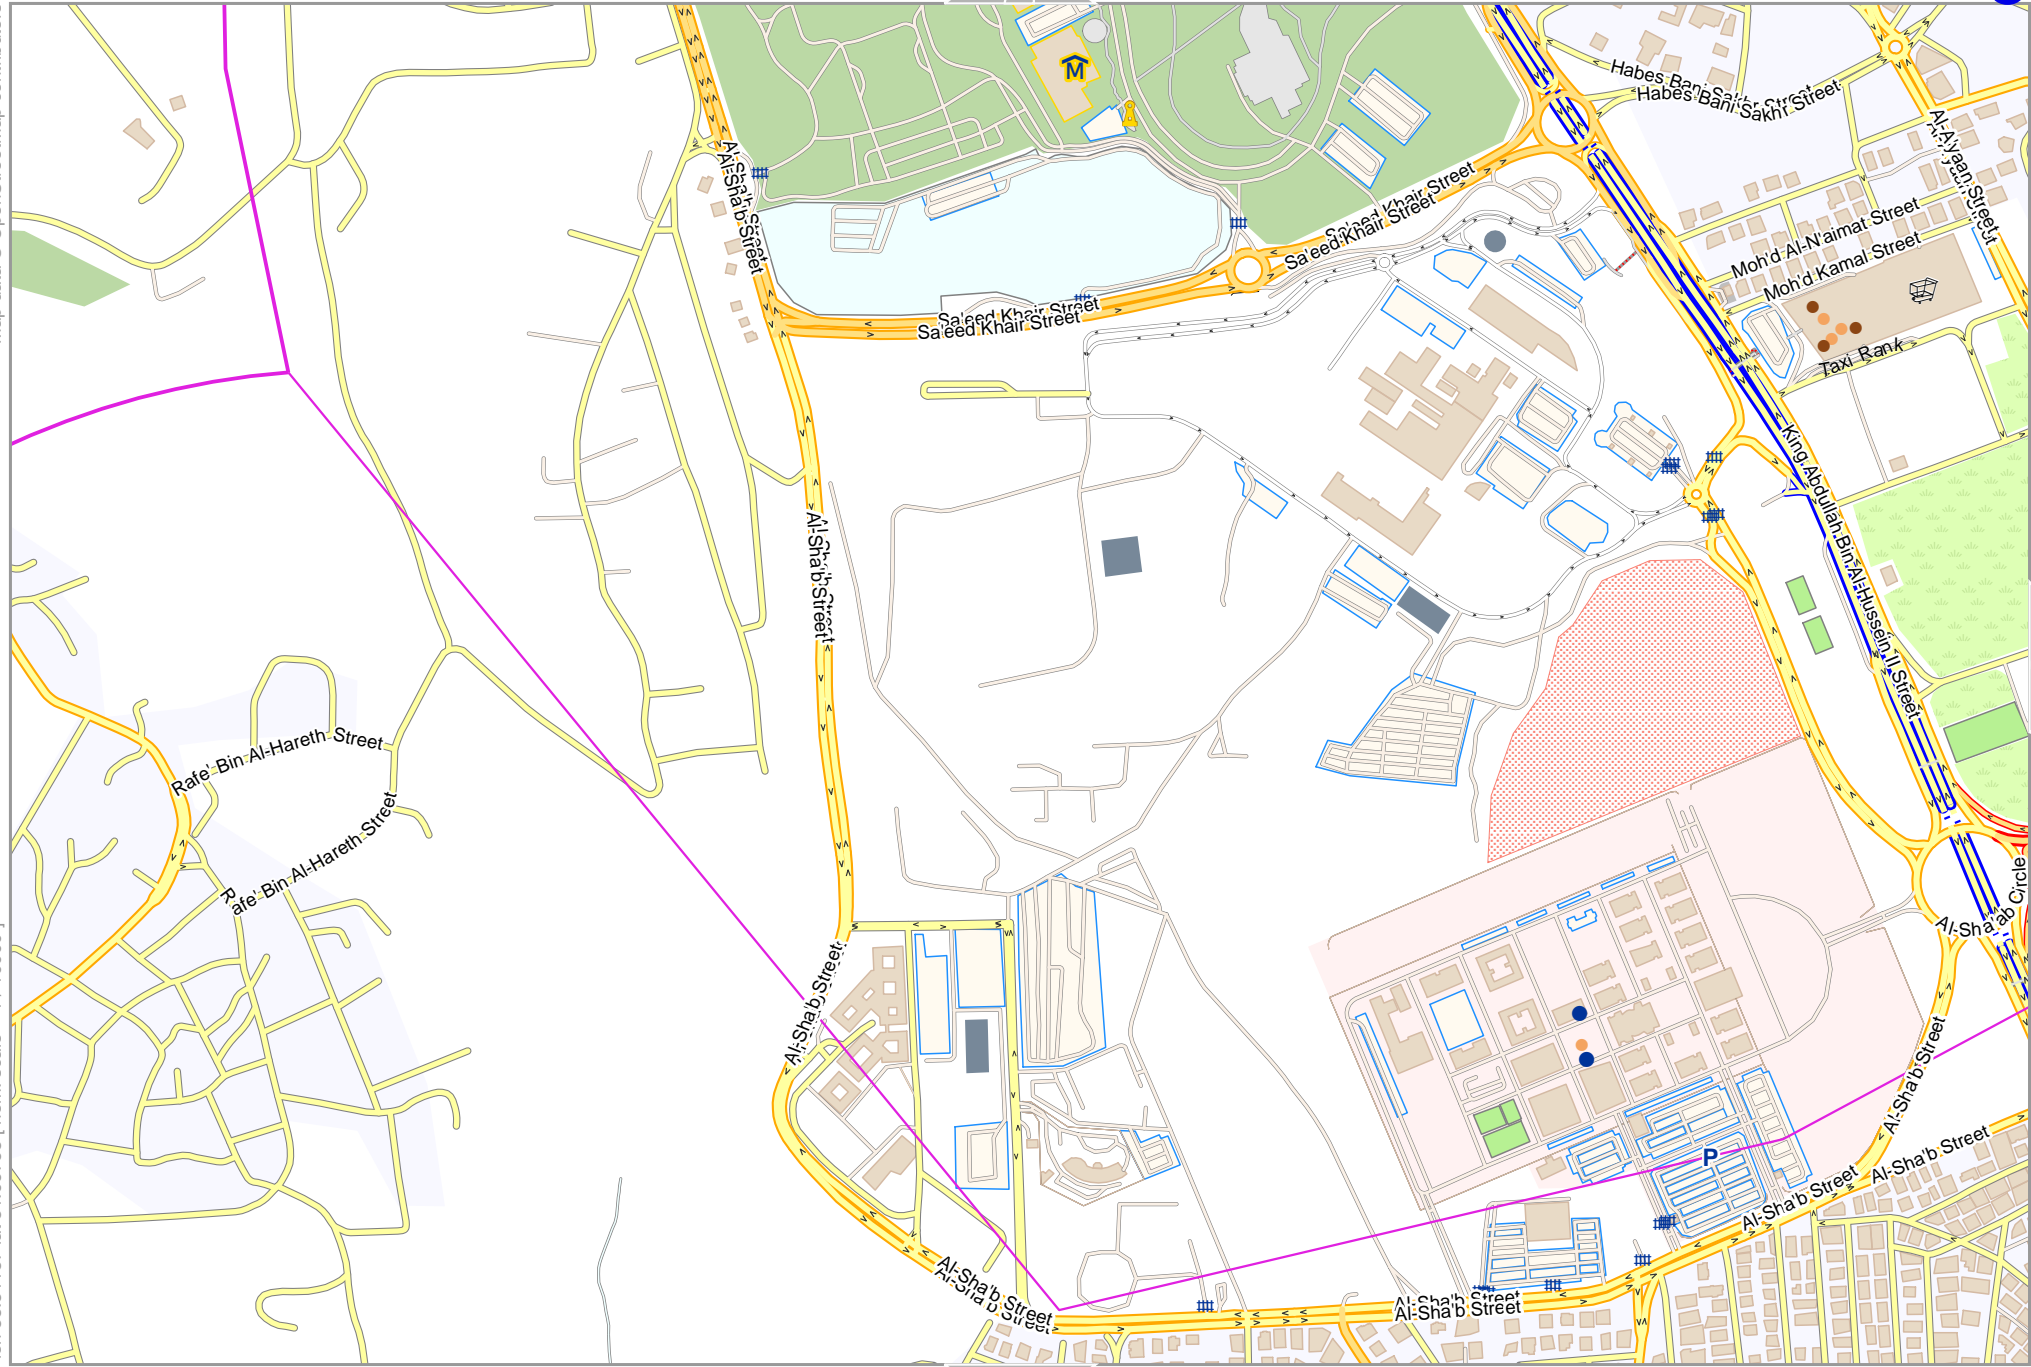

lon 35.86807 lat 31.98391 [nom. scale = 1 / 10000]

lon 35.89631 lat 32.00014

pdfmap: 20250112_122219_Amman_35.85939_31.9676_333.pdf

0 100 m 1000 m

Map data © OpenStreetMap contributors

lon 35.81157 lat 31.96768 [nom. scale = 1 / 10000]

lon 35.83982 lat 31.98391

pdfmap_20250112_122219_Amman_35.8539_31.9676_333.pdf

0 100 m 1000 m

Map data © OpenStreetMap contributors

lon 35.83982 lat 31.96768 [nom. scale = 1 / 10000]

lon 35.86807 lat 31.96391

Map data © OpenStreetMap contributors

lon 35.83982 lat 31.95145 [nom. scale = 1 / 10000]

lon 35.86807 lat 31.96768

pdfmap: 20250112_122219_Amman_35.8539_31.9676_333.pdf

Map data © OpenStreetMap contributors

lon 35.83982 lat 31.93521 [nom. scale = 1 / 10000]

lon 35.86807 lat 31.95145

pdfmap 20250112_122219_Amman_35.8539_31.9676_333.pdf

0 100 m 1000 m

Map data © OpenStreetMap contributors

lon 35.86807 lat 31.93521 [nom. scale = 1 / 10000]