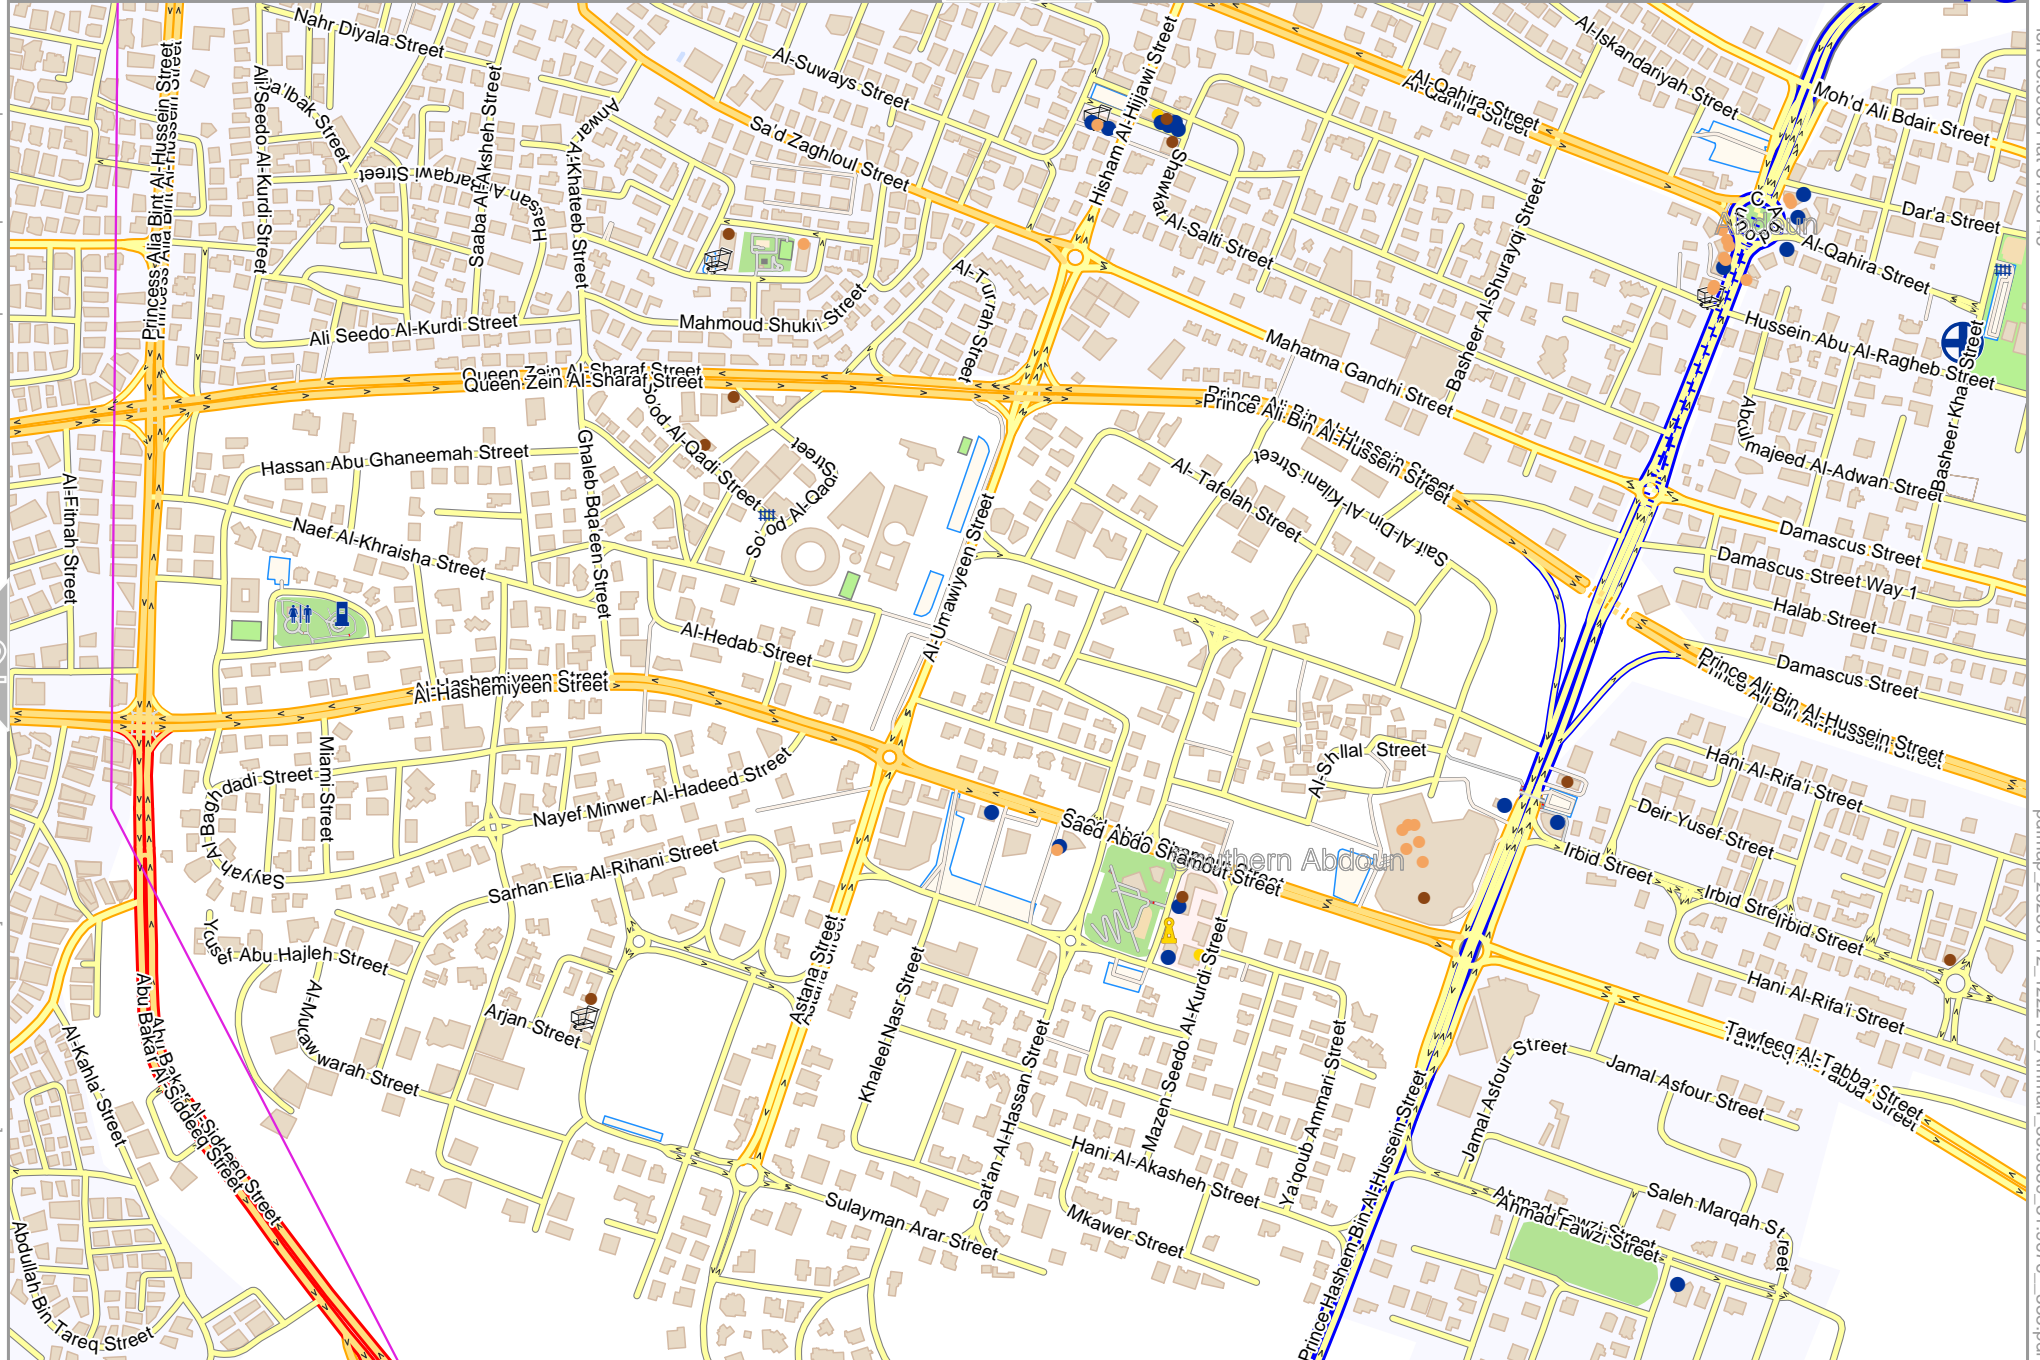

lon 35.86807 lat 31.98391 [nom. scale = 1 / 10000]

lon 35.89631 lat 32.00014

pdfmap: 20250112_122219_Amman_35.85939_31.9676_333.pdf

0 100 m 1000 m

Map data © OpenStreetMap contributors

lon 35.81157 lat 31.96768 [nom. scale = 1 / 10000]

lon 35.83982 lat 31.98391

pdfmap_20250112_122219_Amman_35.8539_31.9676_333.pdf

0 100 m 1000 m

Map data © OpenStreetMap contributors

lon 35.83982 lat 31.96768 [nom. scale = 1 / 10000]

lon 35.86807 lat 31.96391

Map data © OpenStreetMap contributors

lon 35.83982 lat 31.95145 [nom. scale = 1 / 10000]

lon 35.86807 lat 31.96768

pdfmap: 20250112_122219_Amman_35.8539_31.9676_333.pdf

Map data © OpenStreetMap contributors

lon 35.83982 lat 31.93521 [nom. scale = 1 / 10000]

lon 35.86807 lat 31.95145

pdfmap 20250112_122219_Amman_35.8539_31.9676_333.pdf

0 100 m 1000 m

Map data © OpenStreetMap contributors

lon 35.86807 lat 31.93521 [nom. scale = 1 / 10000]