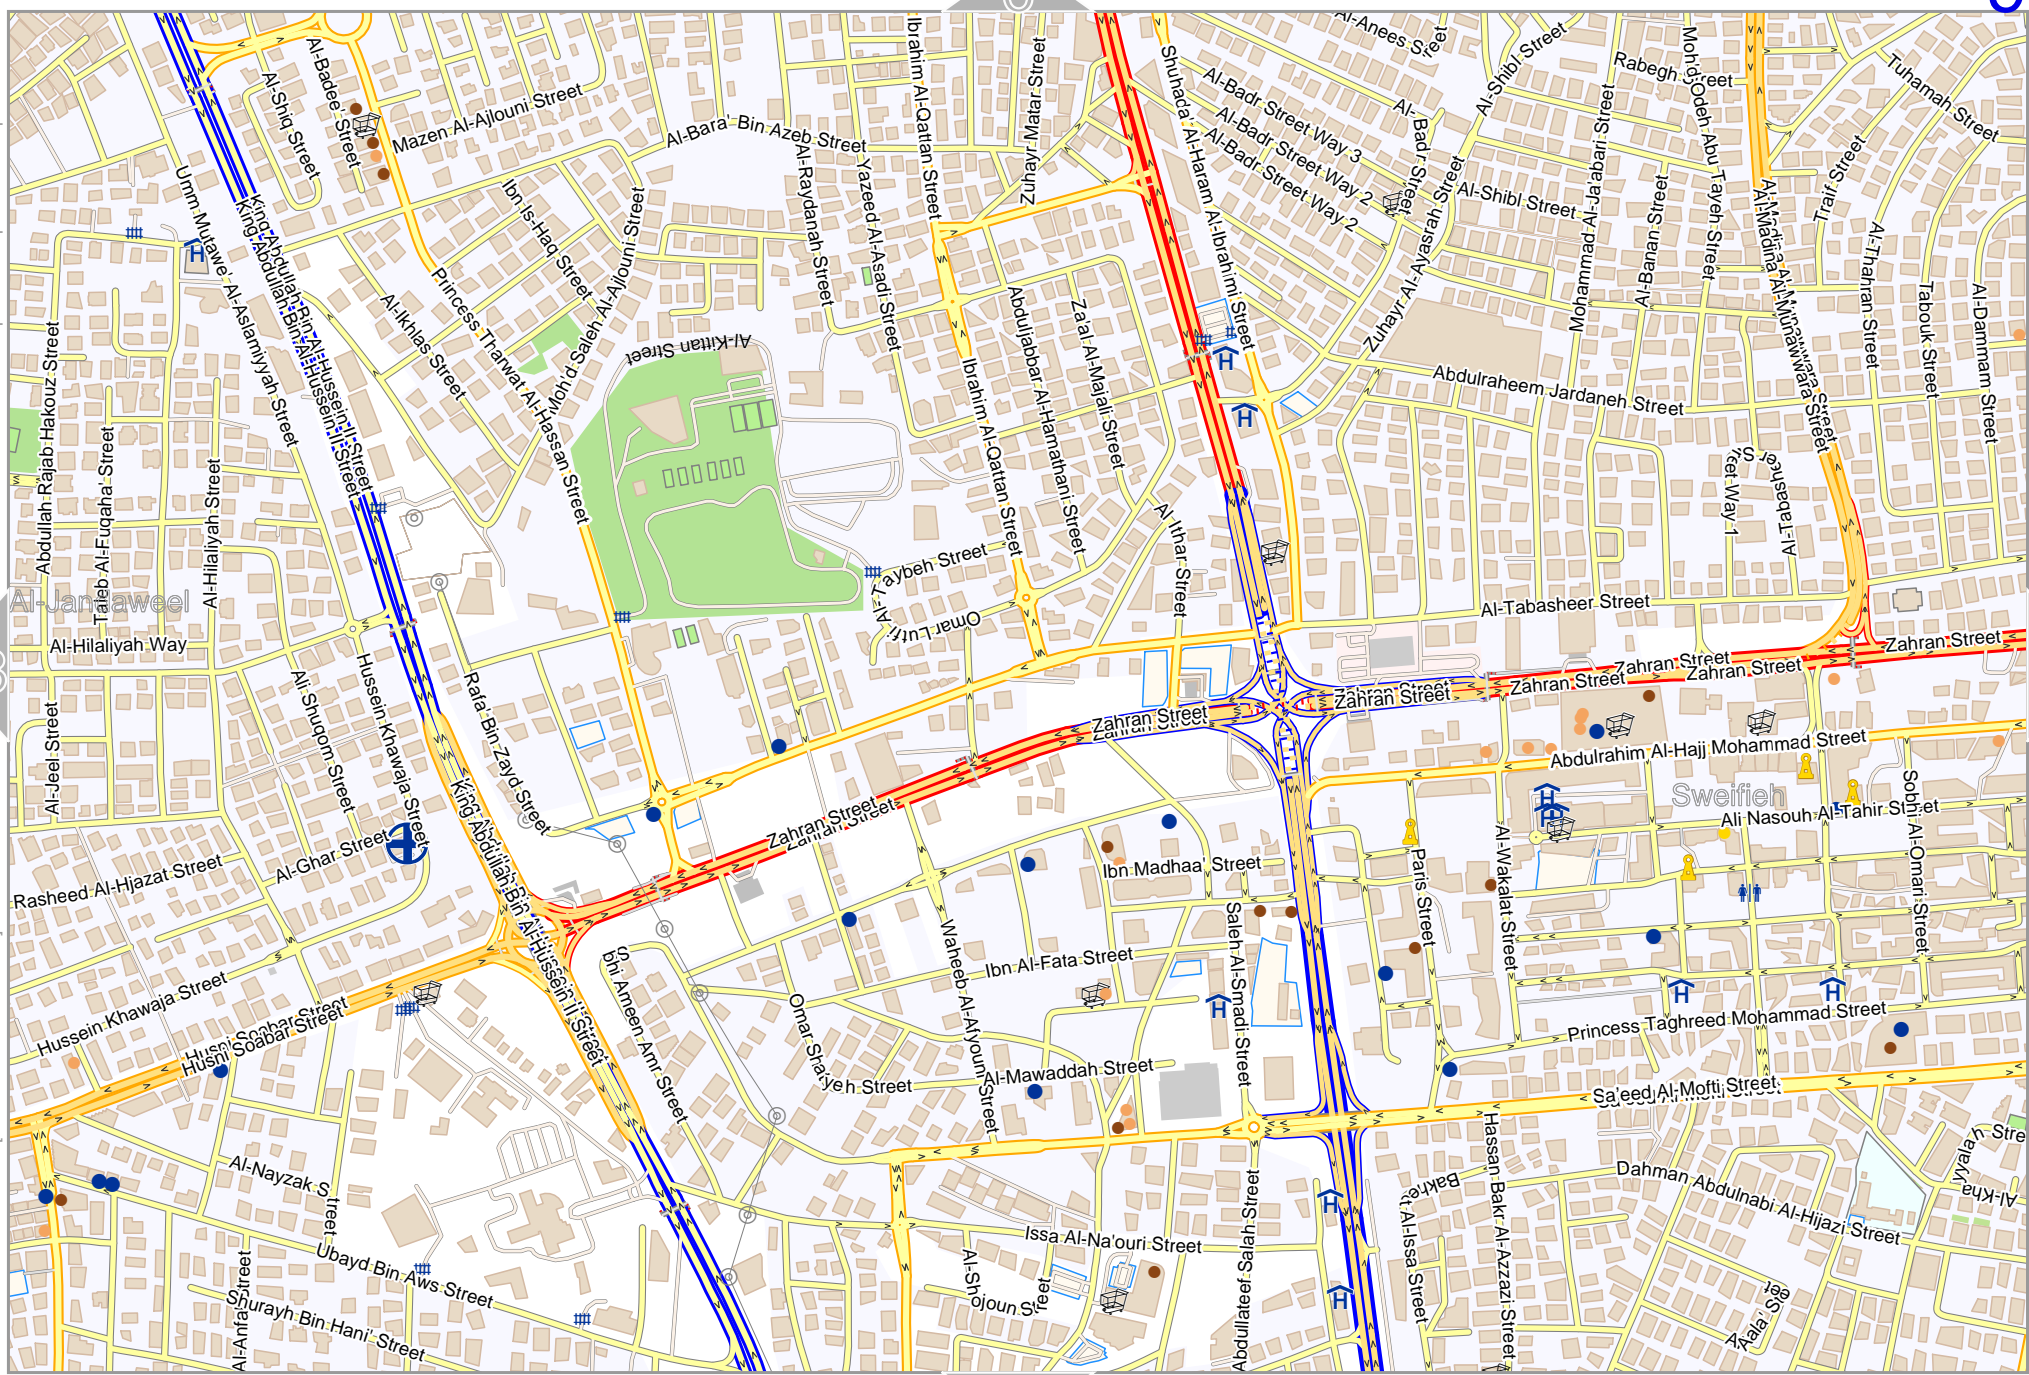

lon 35.83982 lat 31.98391

pdfmap_20250112_122219_Amman_35.8539_31.9676_333.pdf

0 100 m 1000 m

Map data © OpenStreetMap contributors

lon 35.83982 lat 31.96768 [nom. scale = 1 / 10000]

lon 35.86807 lat 31.96391

pdfmap, 20250112, 122219, Amman_35.8539_31.9676_333.pdf

0 100 m 1000 m

Amman

Map data © OpenStreetMap contributors

lon 35.86807 lat 31.96768 [nom. scale = 1 / 10000]

lon 35.89631 lat 31.98391

pdfmap, 20250112, 122219, Amman_35.85939_31.9676_333.pdf

Map data © OpenStreetMap contributors

lon 35.83982 lat 31.95145 [nom. scale = 1 / 10000]

lon 35.86807 lat 31.96768

pdfmap: 20250112_122219_Amman_35.8539_31.9676_333.pdf

Map data © OpenStreetMap contributors

lon 35.83982 lat 31.93521 [nom. scale = 1 / 10000]

lon 35.86807 lat 31.95145

pdfmap 20250112_122219_Amman_35.8539_31.9676_333.pdf

0 100 m 1000 m

Map data © OpenStreetMap contributors

lon 35.86807 lat 31.93521 [nom. scale = 1 / 10000]