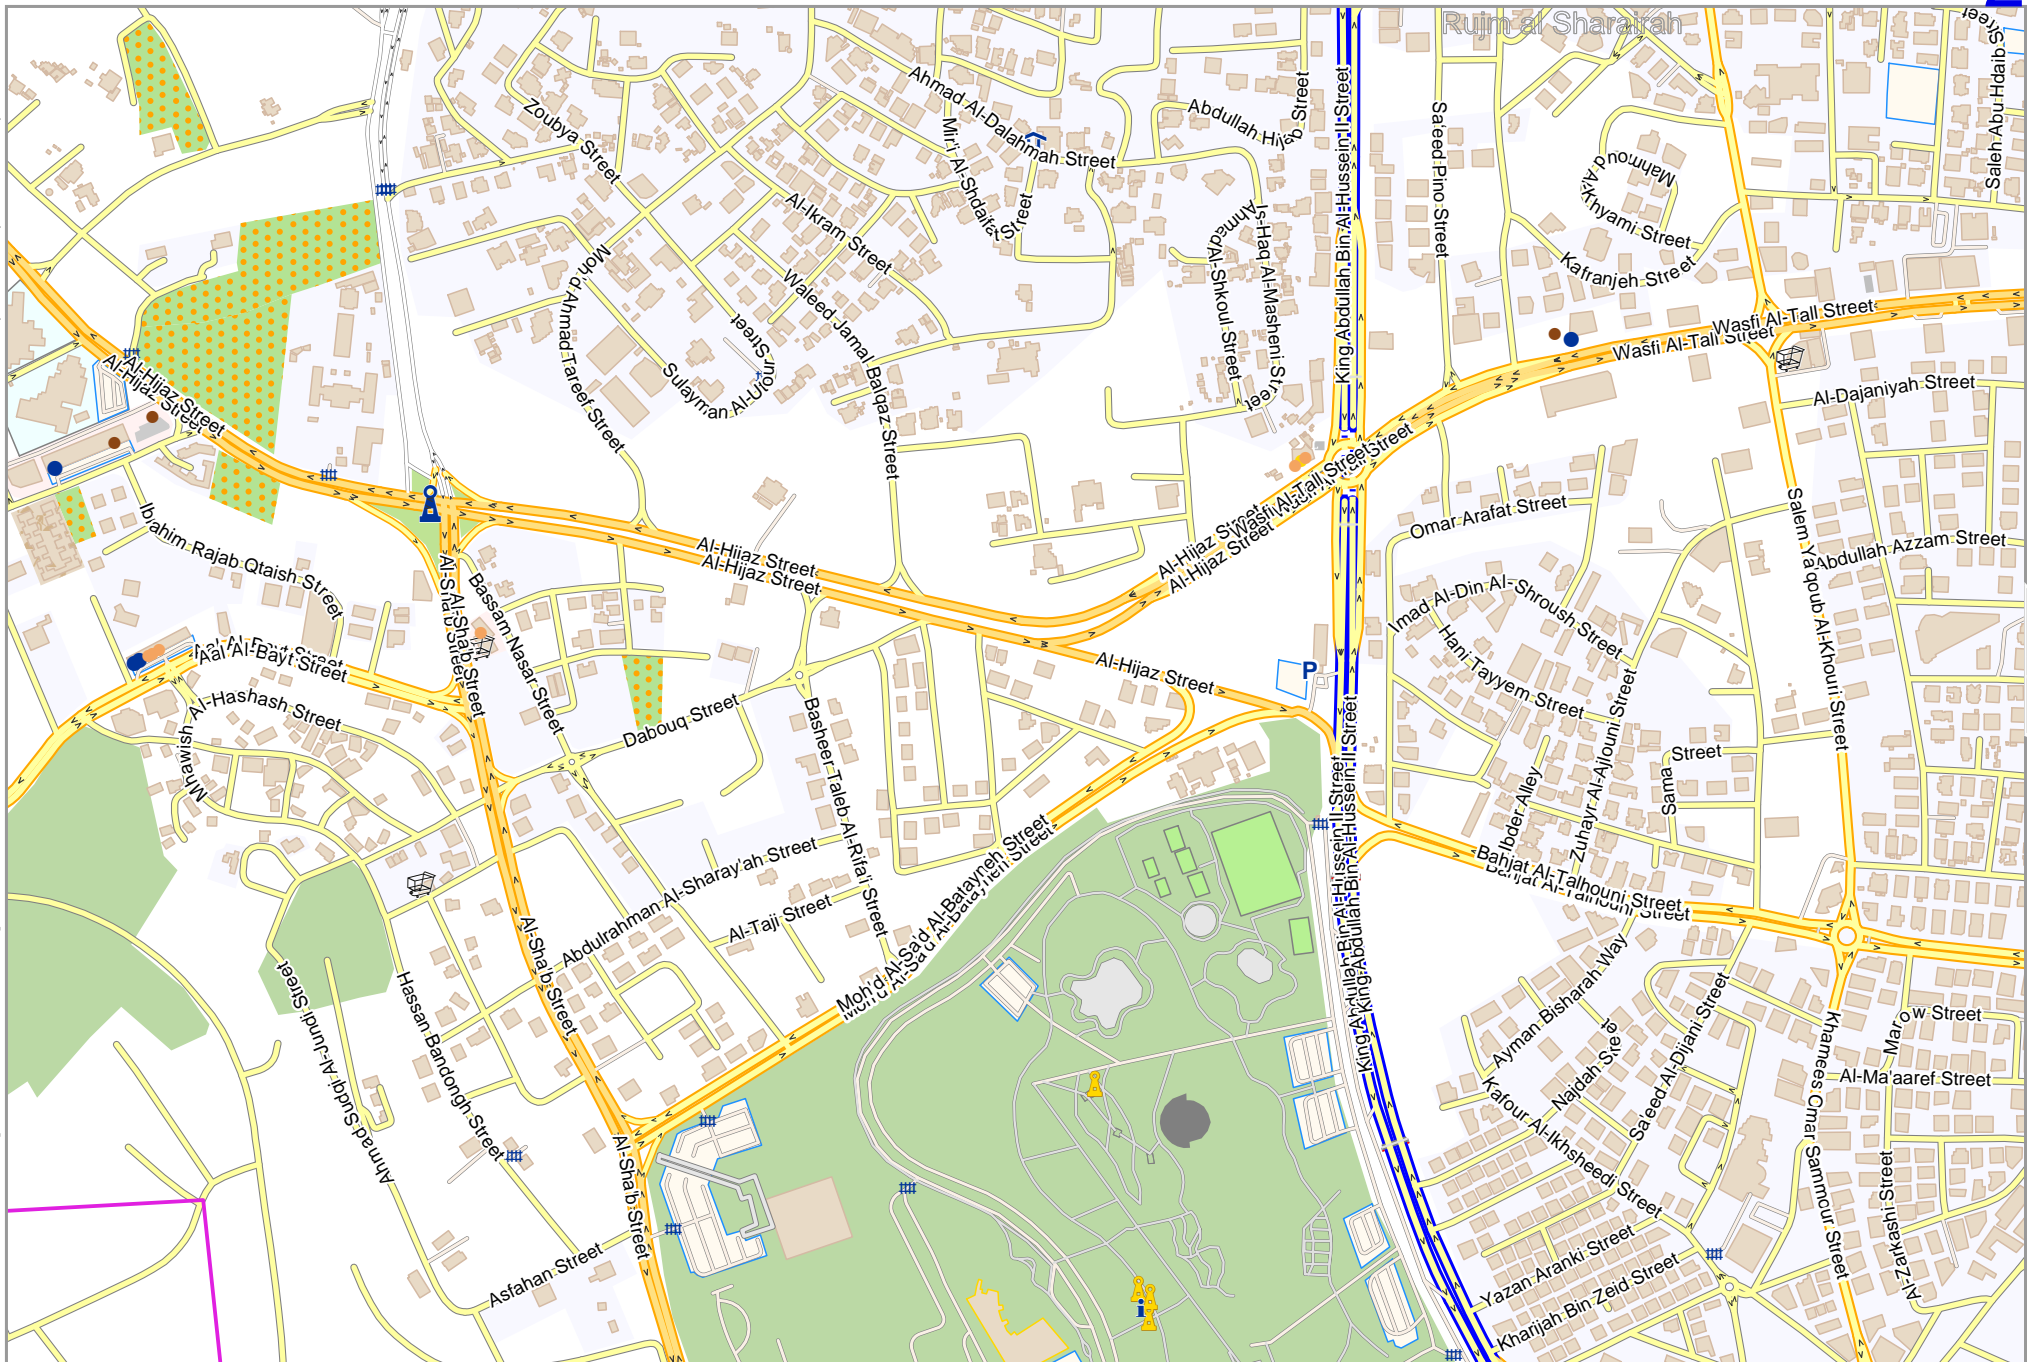

Amman

Map data © OpenStreetMap contributors

lon 35.81157 lat 31.98391 [nom. scale = 1 / 10000]

lon 35.83982 lat 32.00014

pdfmap: 20250112_122219_Amman_35.8539_31.9676_333.pdf

Amman

Map data © OpenStreetMap contributors

lon 35.86807 lat 31.98391 [nom. scale = 1 / 10000]

lon 35.89631 lat 32.00014

pdfmap: 20250112_122219_Amman_35.85939_31.9676_333.pdf

0 100 m 1000 m

Map data © OpenStreetMap contributors

lon 35.81157 lat 31.96768 [nom. scale = 1 / 10000]

Map data © OpenStreetMap contributors

lon 35.83982 lat 31.95145 [nom. scale = 1 / 10000]

lon 35.86807 lat 31.96768

pdfmap: 20250112_122219_Amman_35.8539_31.9676_333.pdf

Map data © OpenStreetMap contributors

lon 35.83982 lat 31.93521 [nom. scale = 1 / 10000]

lon 35.86807 lat 31.95145

pdfmap 20250112_122219_Amman_35.8539_31.9676_333.pdf

0 100 m 1000 m

Map data © OpenStreetMap contributors

lon 35.86807 lat 31.93521 [nom. scale = 1 / 10000]