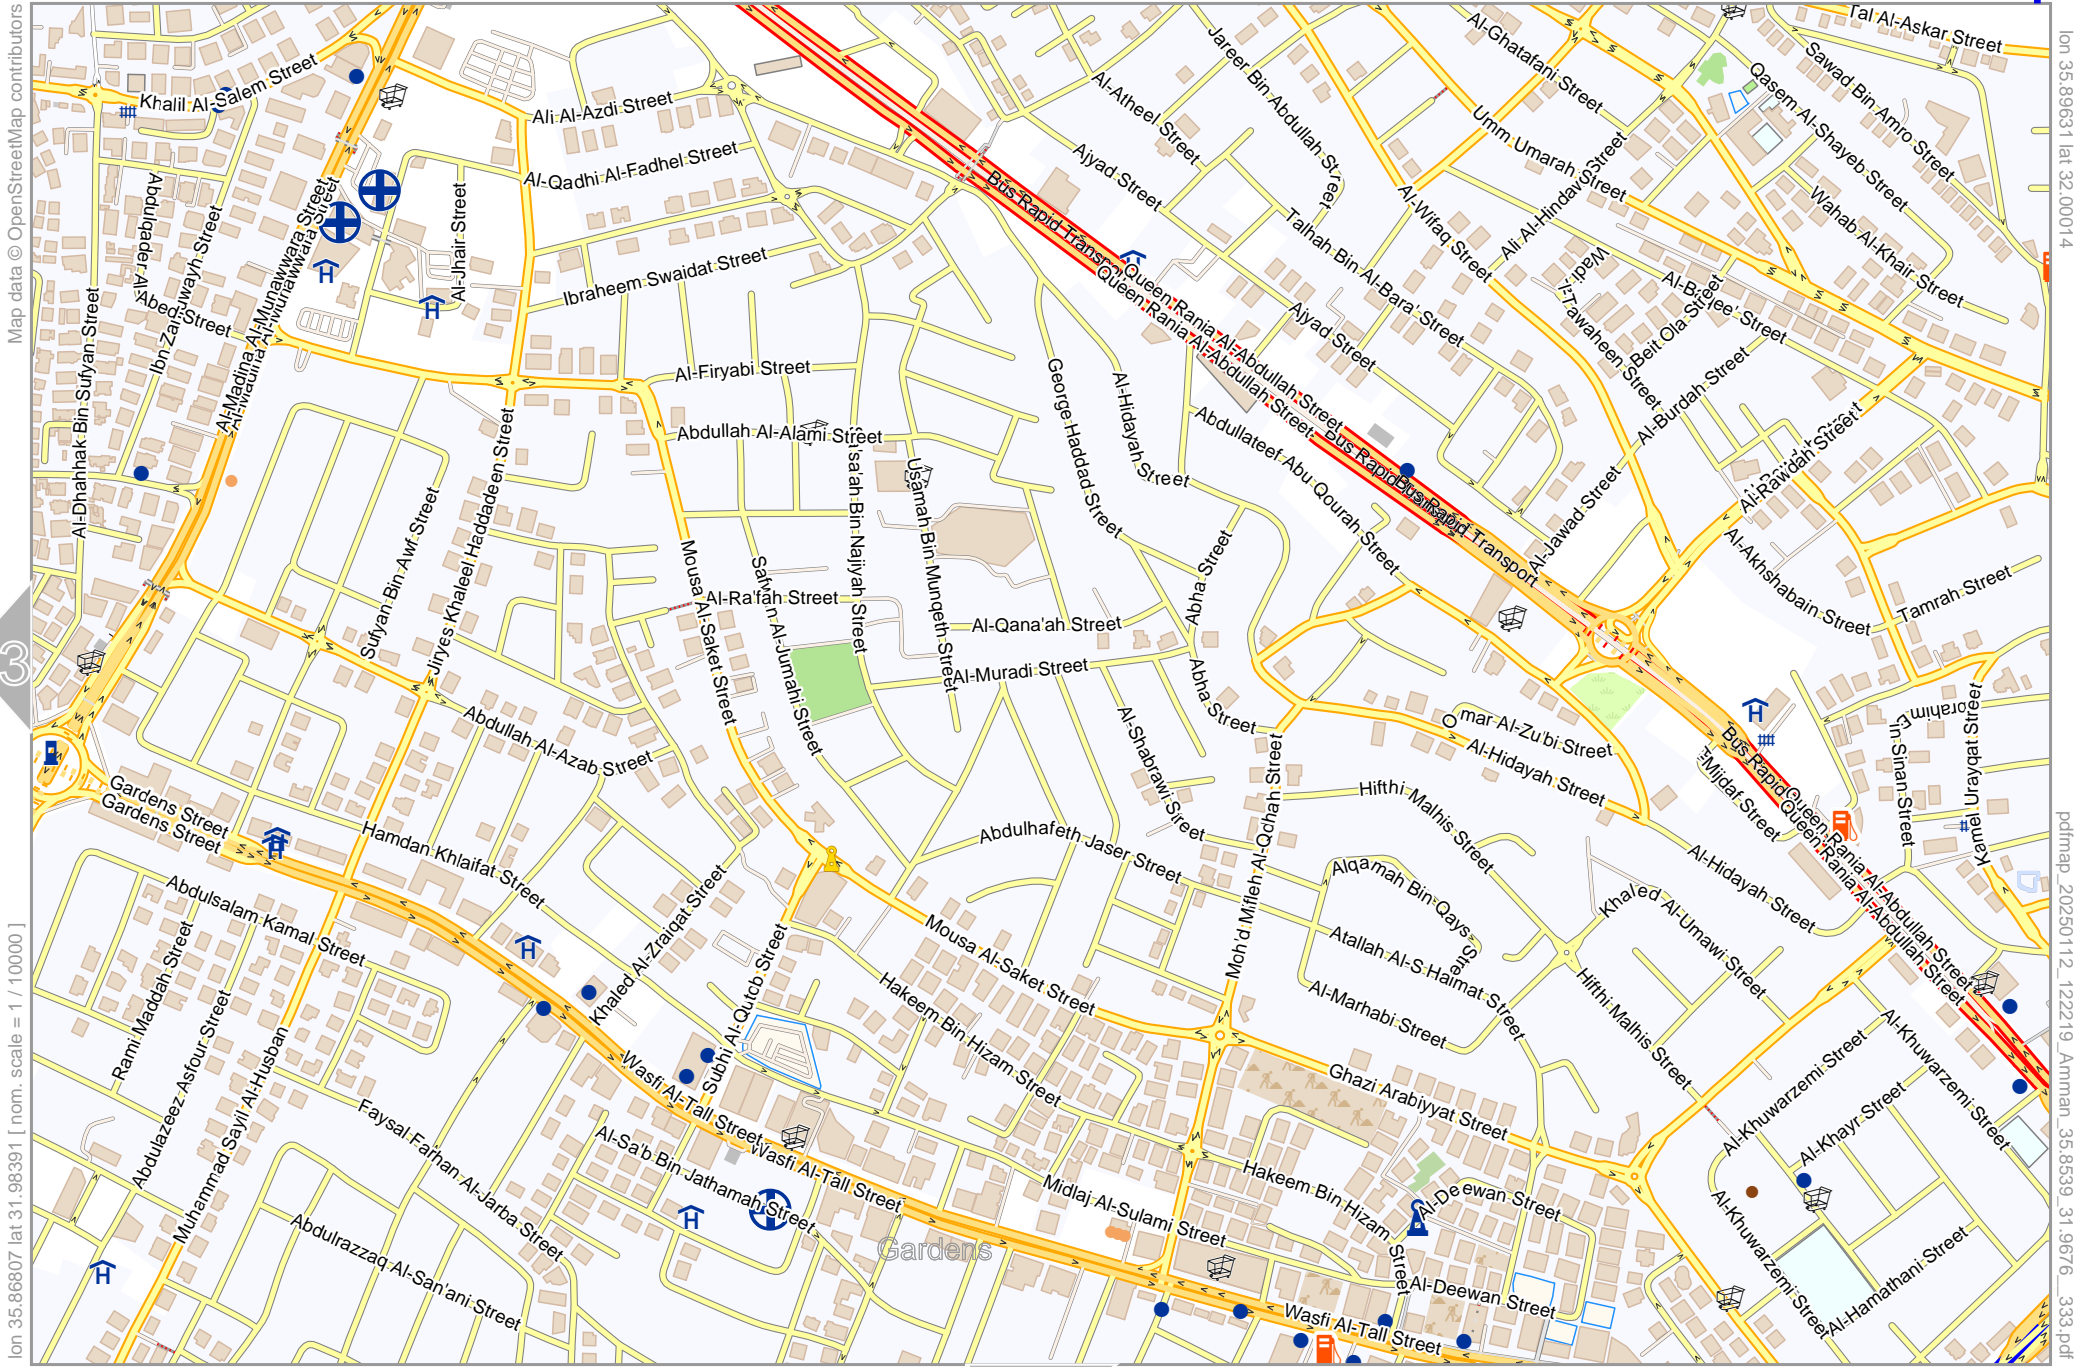

Amman

Map data © OpenStreetMap contributors

lon 35.81157 lat 31.98391 [nom. scale = 1 / 10000]

lon 35.83982 lat 32.00014

pdfmap: 20250112_122219_Amman_35.8539_31.9676_333.pdf

Amman

Map data © OpenStreetMap contributors

lon 35.86807 lat 31.98391 [nom. scale = 1 / 10000]

lon 35.89631 lat 32.00014

pdfmap: 20250112_122219_Amman_35.85939_31.9676_333.pdf

0 100 m 1000 m

Map data © OpenStreetMap contributors

lon 35.81157 lat 31.96768 [nom. scale = 1 / 10000]

Map data © OpenStreetMap contributors

lon 35.83982 lat 31.95145 [nom. scale = 1 / 10000]

lon 35.86807 lat 31.96768

pdfmap: 20250112_122219_Amman_35.8539_31.9676_333.pdf

Map data © OpenStreetMap contributors

lon 35.83982 lat 31.93521 [nom. scale = 1 / 10000]

lon 35.86807 lat 31.95145

pdfmap 20250112_122219_Amman_35.8539_31.9676_333.pdf

0 100 m 1000 m

Map data © OpenStreetMap contributors

lon 35.86807 lat 31.93521 [nom. scale = 1 / 10000]