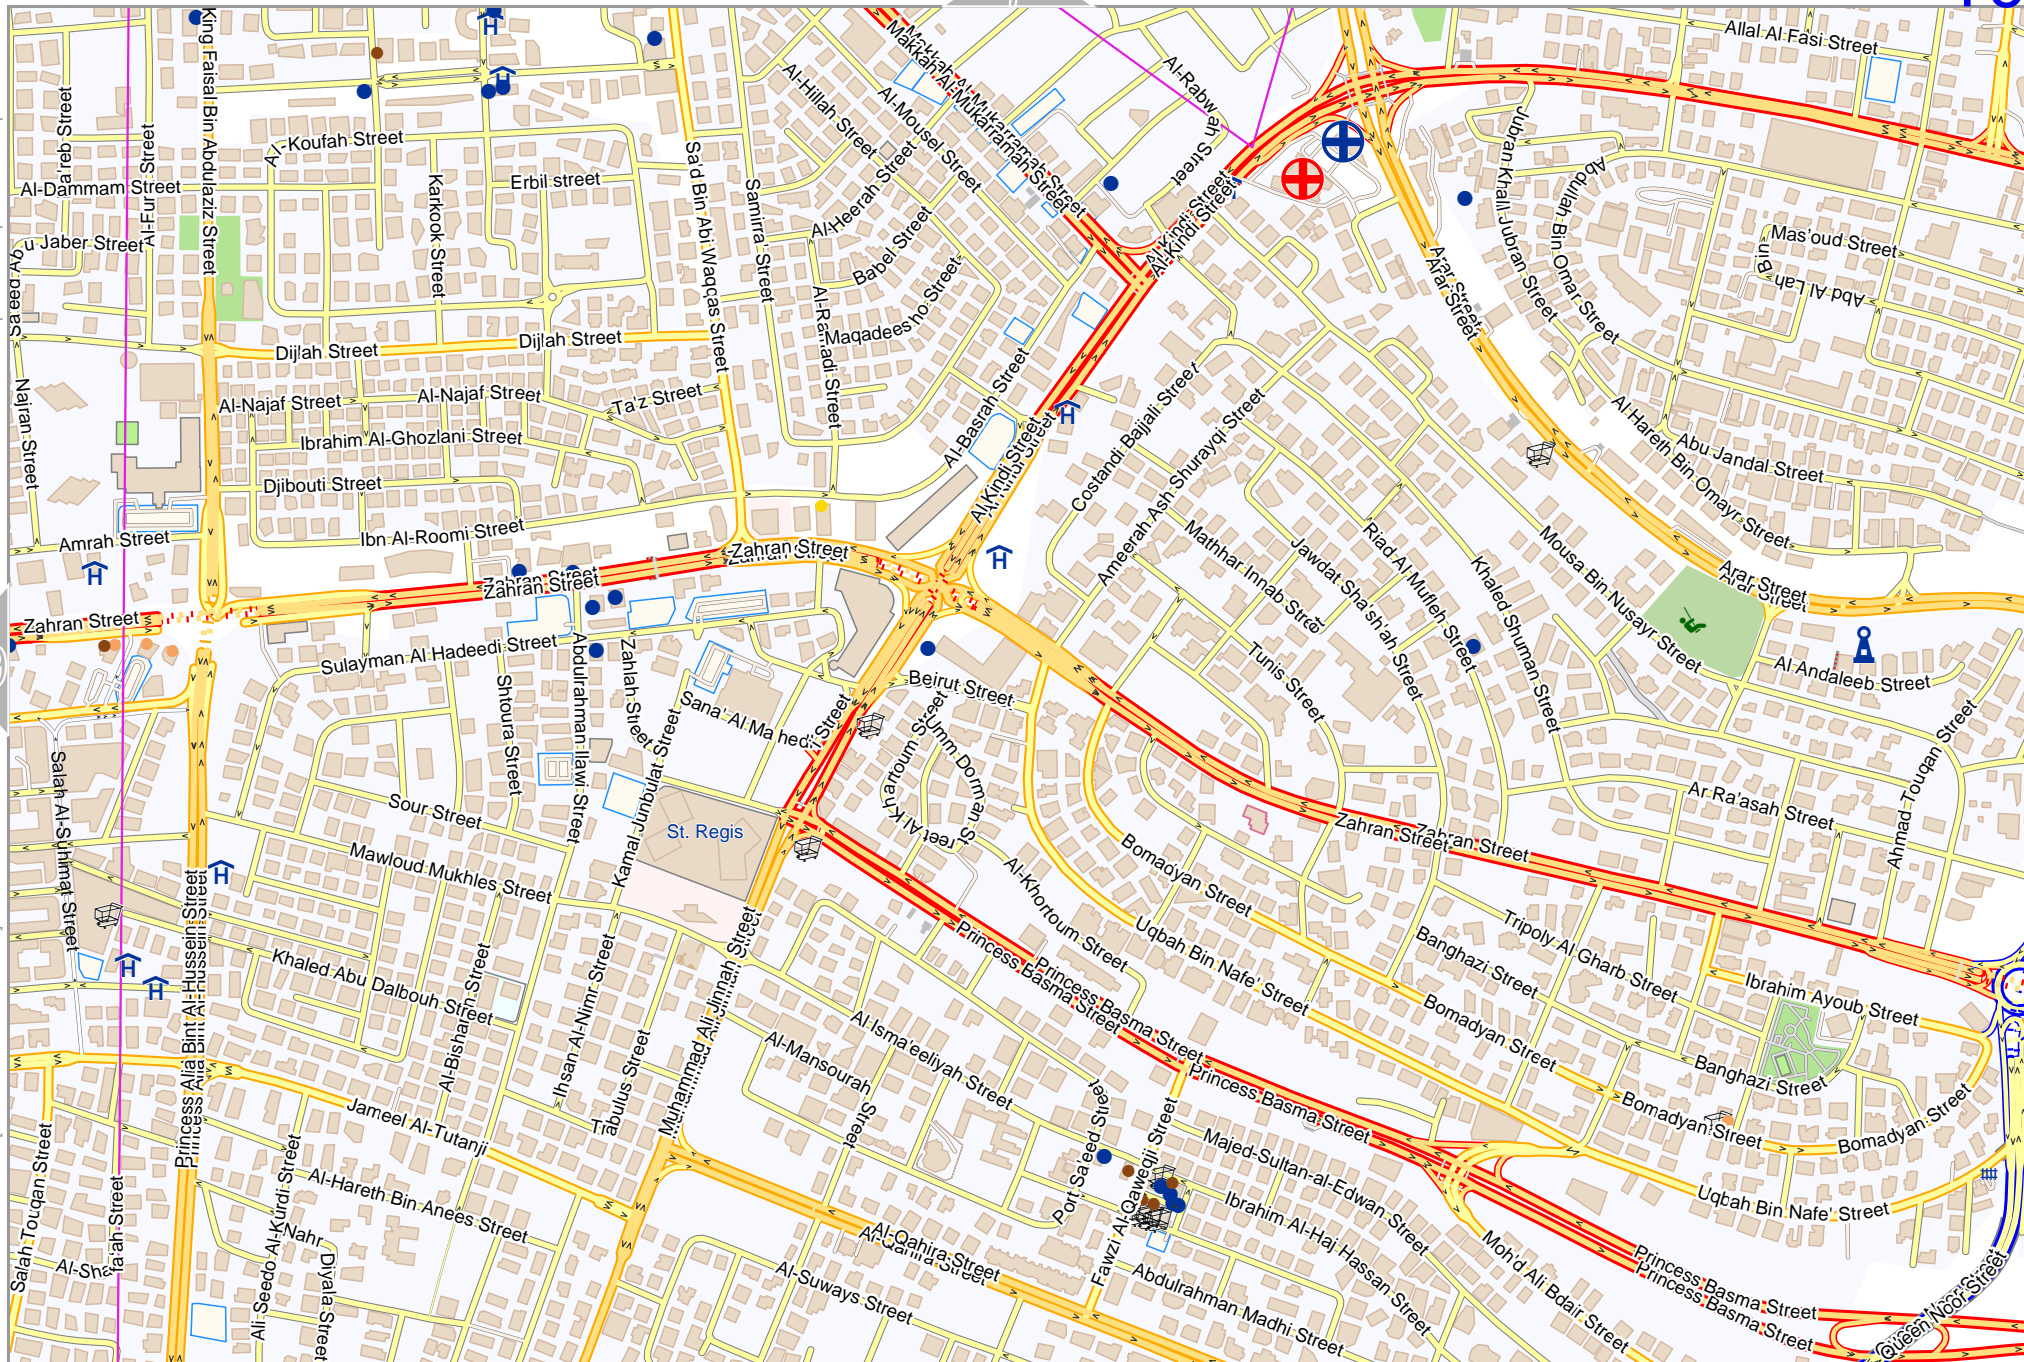

lon 35.83982 lat 31.98391

pdfmap_20250112_122219_Amman_35.8539_31.9676_333.pdf

0 100 m 1000 m

Map data © OpenStreetMap contributors

lon 35.83982 lat 31.96768 [nom. scale = 1 / 10000]

lon 35.86807 lat 31.96391

pdfmap, 20250112, 122219, Amman_35.8539_31.9676_333.pdf

0 100 m 1000 m

Amman

Map data © OpenStreetMap contributors

lon 35.86807 lat 31.96768 [nom. scale = 1 / 10000]

lon 35.89631 lat 31.98391

pdfmap, 20250112, 122219, Amman_35.85939_31.9676_333.pdf

Map data © OpenStreetMap contributors

lon 35.83982 lat 31.95145 [nom. scale = 1 / 10000]

lon 35.86807 lat 31.96768

pdfmap: 20250112_122219_Amman_35.8539_31.9676_333.pdf

Map data © OpenStreetMap contributors

lon 35.83982 lat 31.93521 [nom. scale = 1 / 10000]

lon 35.86807 lat 31.95145

pdfmap 20250112_122219_Amman_35.8539_31.9676_333.pdf

0 100 m 1000 m

Map data © OpenStreetMap contributors

lon 35.86807 lat 31.93521 [nom. scale = 1 / 10000]