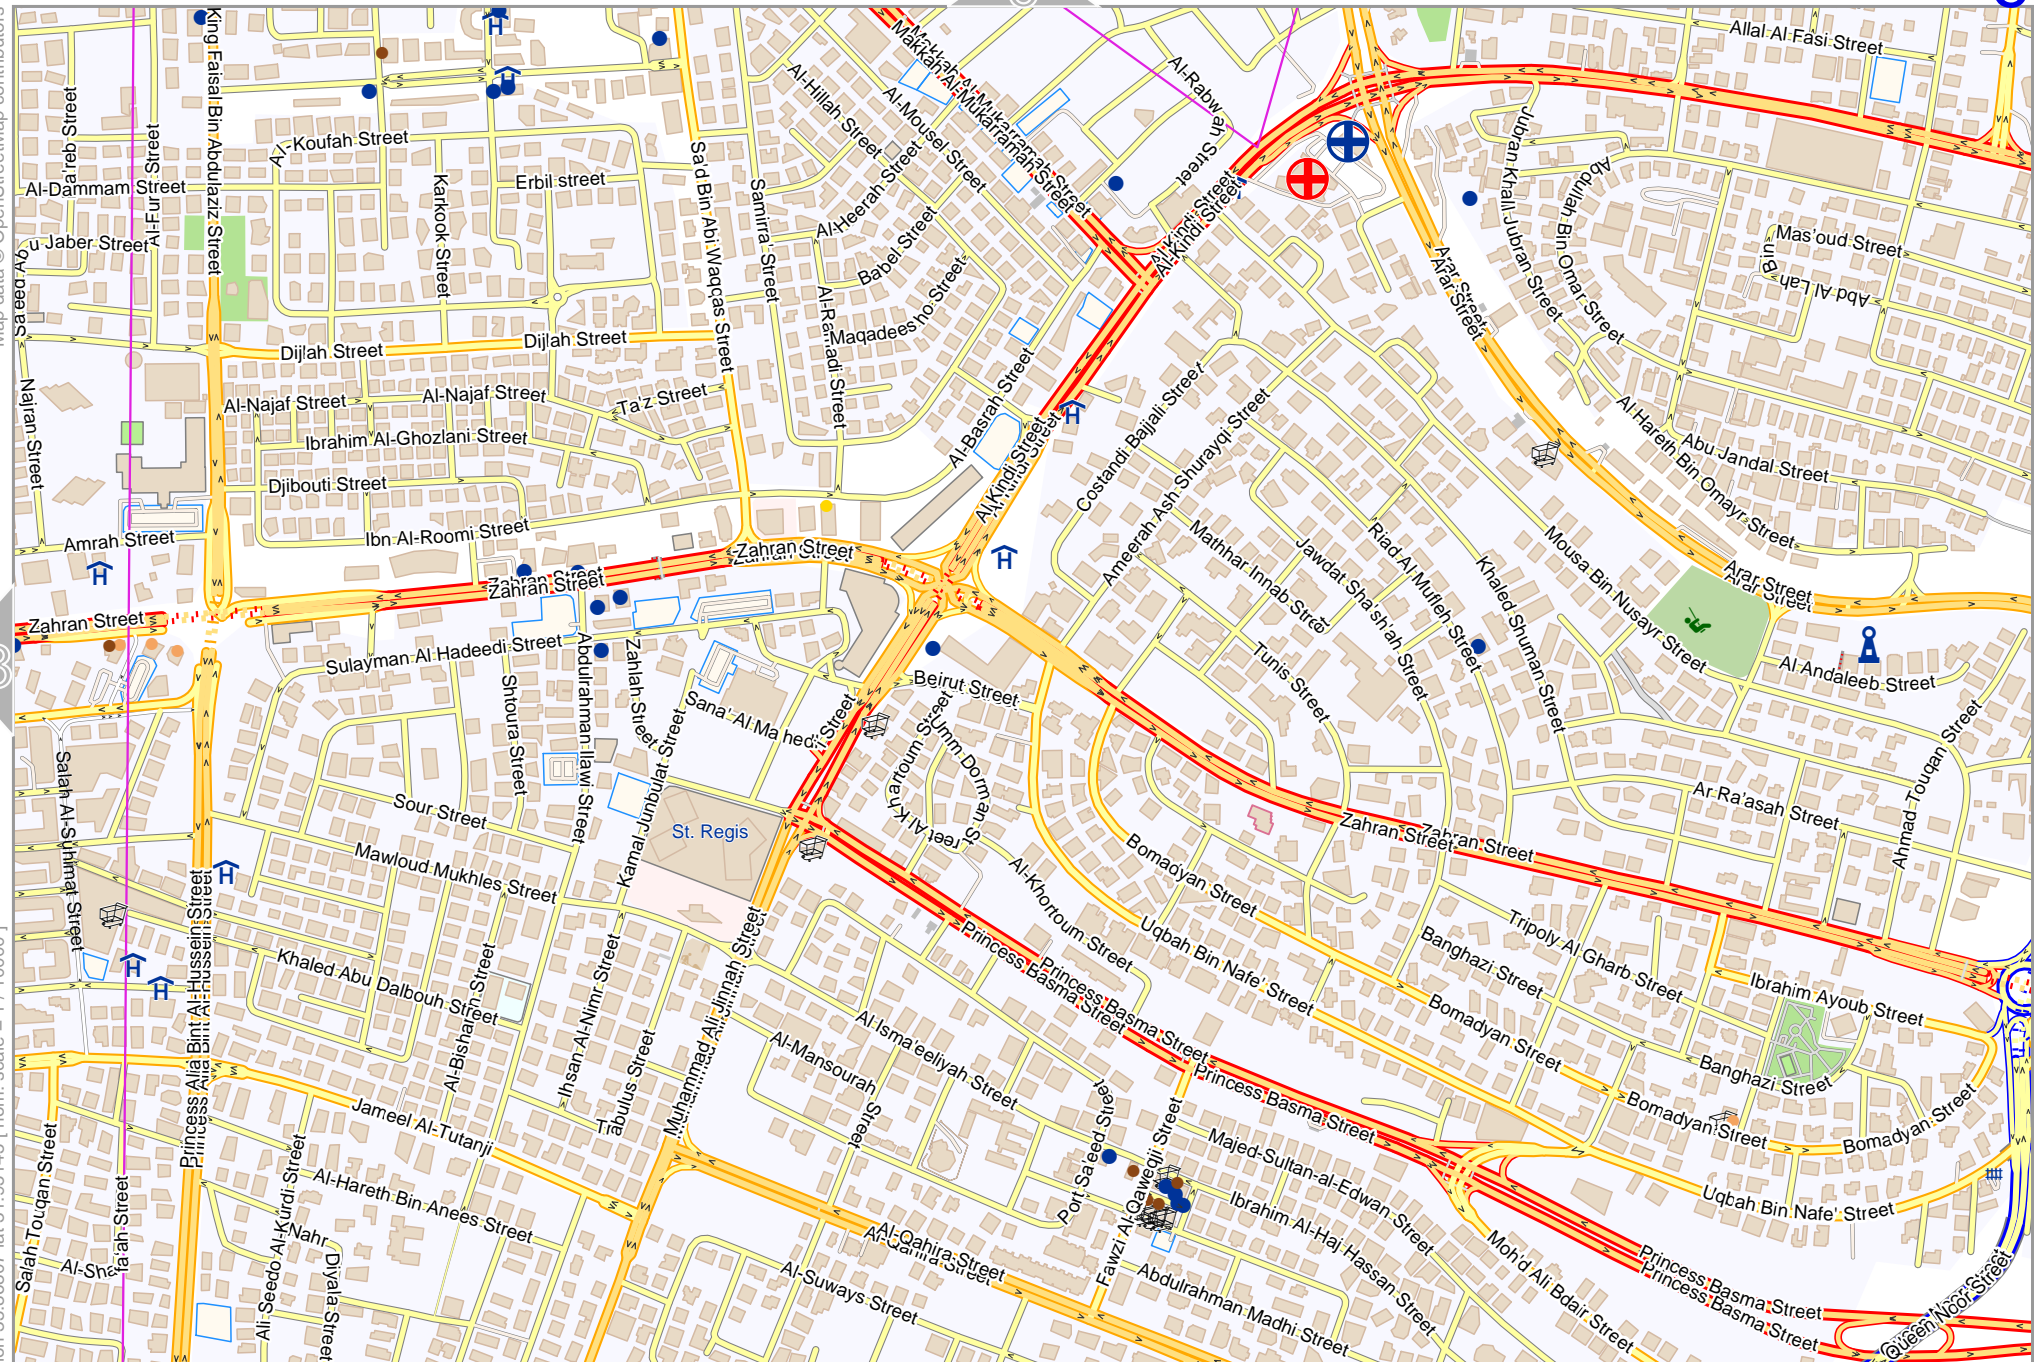

Map data © OpenStreetMap contributors

lon 35.81157 lat 31.95145 [nom. scale = 1 / 10000]

0 100 m 1000 m

10

lon 35.83982 lat 31.96768

pdfmap: 20250112_122151_Amman_35.8539_31.9676_111.pdf

Map data © OpenStreetMap contributors

lon 35.83982 lat 31.95145 [nom. scale = 1 / 10000]

lon 35.86807 lat 31.96768

pdfmap: 20250112_122151_Amman_35.8539_31.9676_111.pdf

Amman

Map data © OpenStreetMap contributors

lon 35.86807 lat 31.95145 [nom. scale = 1 / 10000]

lon 35.89631 lat 31.96768

pdfmap_20250112_122151_Amman_35.8539_31.9676_111.pdf

Map data © OpenStreetMap contributors

lon 35.83982 lat 31.93521 [nom. scale = 1 / 10000]

lon 35.86807 lat 31.95145

pdfmap_20250112_122151_Amman_35.8539_31.9676_111.pdf

0 100 m 1000 m

Map data © OpenStreetMap contributors

lon 35.86807 lat 31.93521 [nom. scale = 1 / 10000]

lon 35.89631 lat 31.95145

pdfmap_20250112_122151_Amman_35.8593_31.9676_111.pdf

0 100 m 1000 m