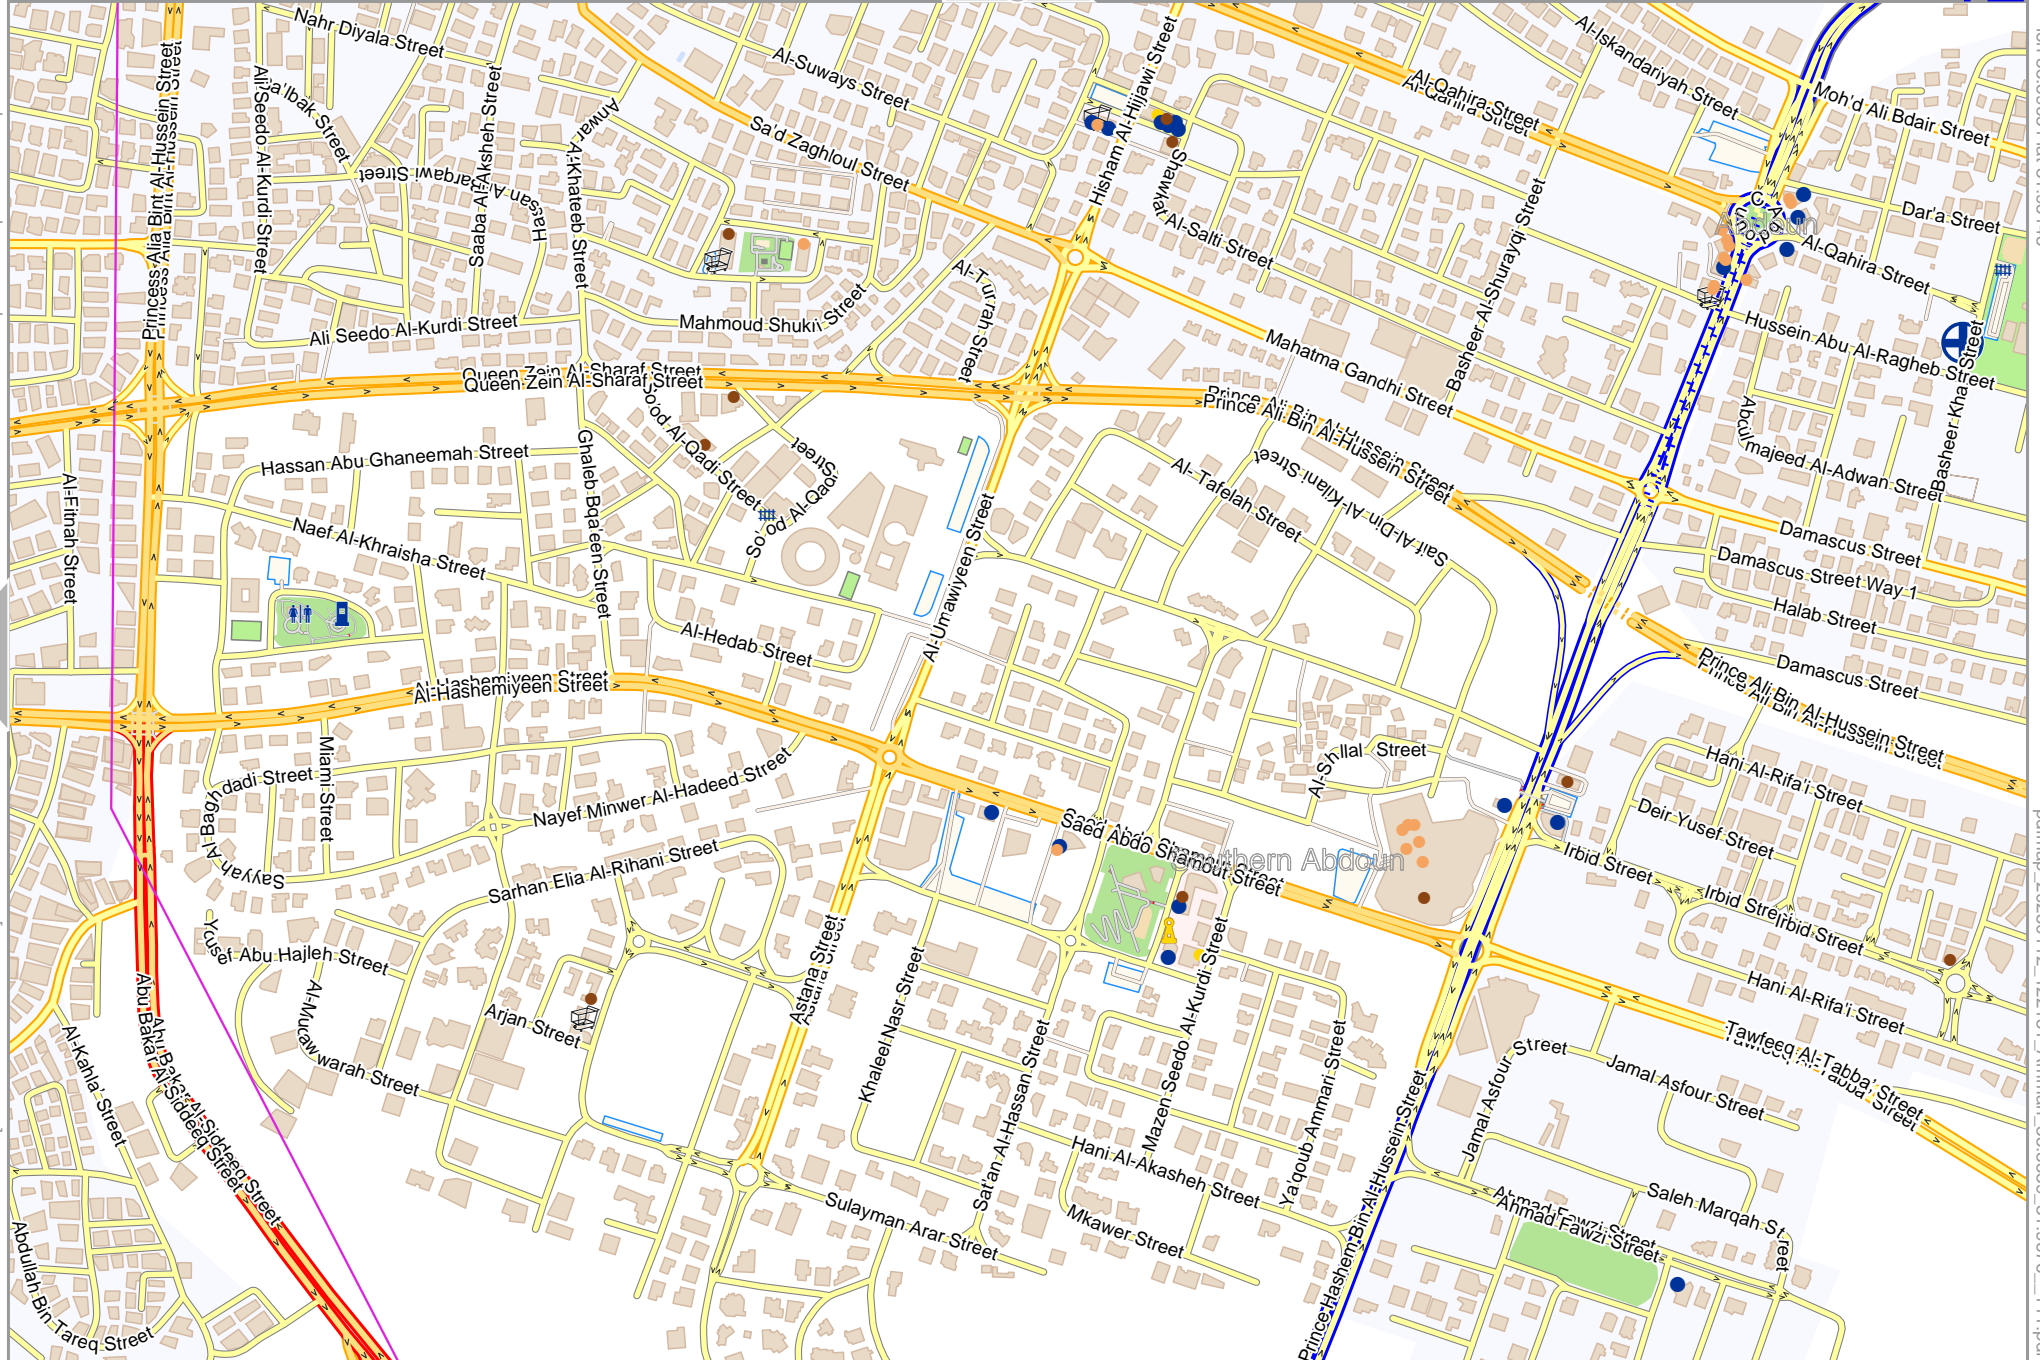

Map data © OpenStreetMap contributors

lon 35.81157 lat 31.95145 [nom. scale = 1 / 10000]

0 100 m 1000 m

10

lon 35.83982 lat 31.96768

pdfmap: 20250112_122151_Amman_35.8539_31.9676_111.pdf

Map data © OpenStreetMap contributors

lon 35.83982 lat 31.95145 [nom. scale = 1 / 10000]

lon 35.86807 lat 31.96768

pdfmap: 20250112_122151_Amman_35.8539_31.9676_111.pdf

Amman

Map data © OpenStreetMap contributors

lon 35.86807 lat 31.95145 [nom. scale = 1 / 10000]

lon 35.89631 lat 31.96768

pdfmap_20250112_122151_Amman_35.8539_31.9676_111.pdf

Map data © OpenStreetMap contributors

lon 35.83982 lat 31.93521 [nom. scale = 1 / 10000]

lon 35.86807 lat 31.95145

pdfmap_20250112_122151_Amman_35.8539_31.9676_111.pdf

0 100 m 1000 m

Map data © OpenStreetMap contributors

lon 35.86807 lat 31.93521 [nom. scale = 1 / 10000]

lon 35.89631 lat 31.95145

pdfmap_20250112_122151_Amman_35.8593_31.9676_111.pdf

0 100 m 1000 m