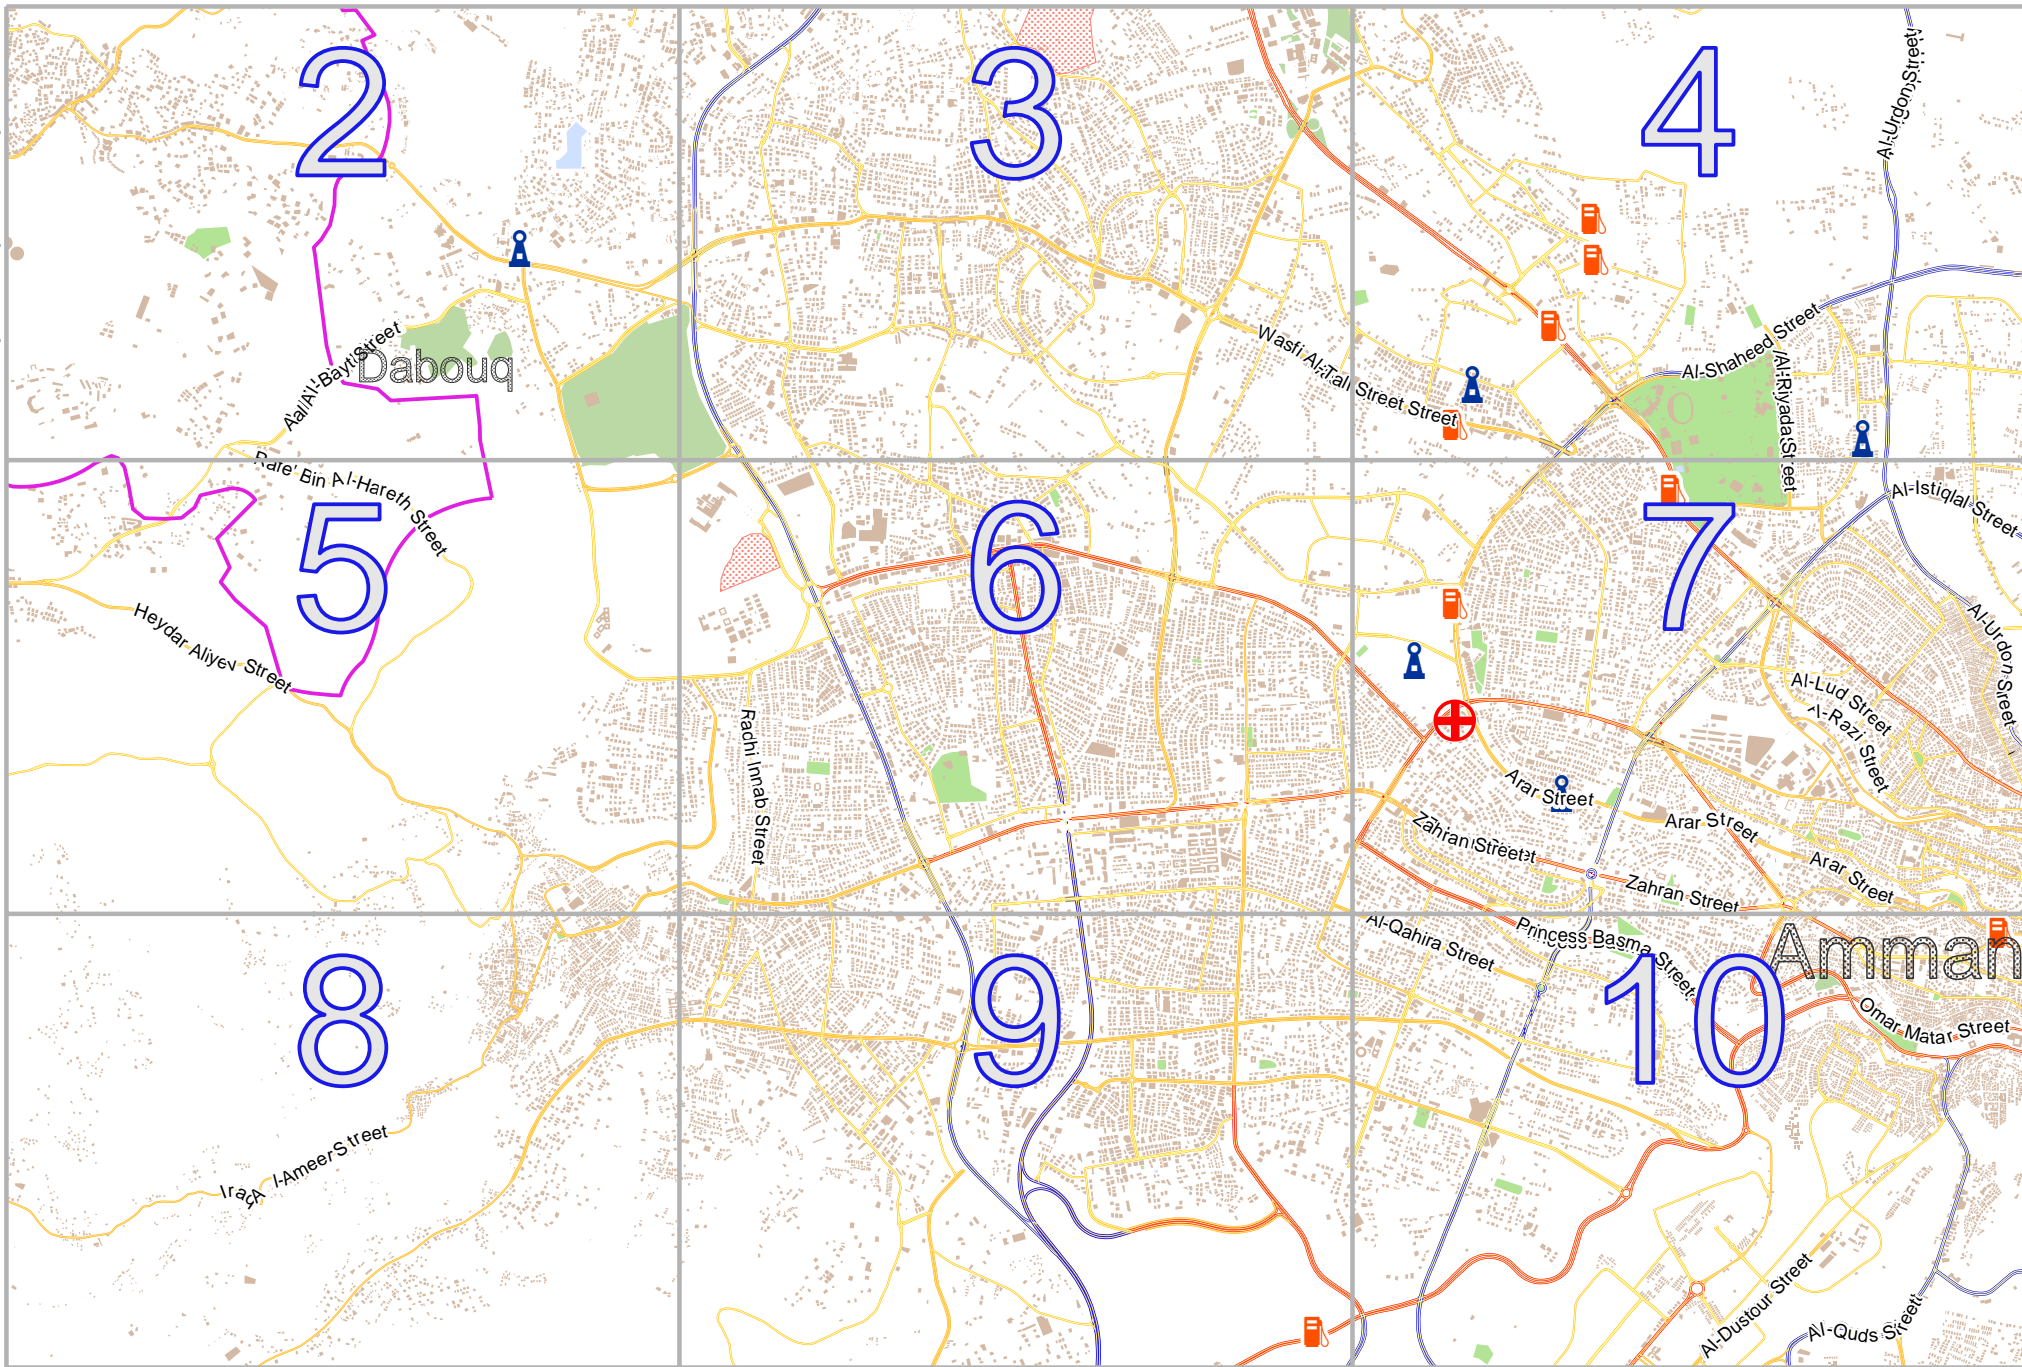

Amman

lon 35.92809 lat 32.01029

Map data © OpenStreetMap contributors

pdfmap_20250112_121927_Amman_35.8539_31.9676_811.pdf

lon 35.77980 lat 31.92507
[nom. scale = 1 / 52500]