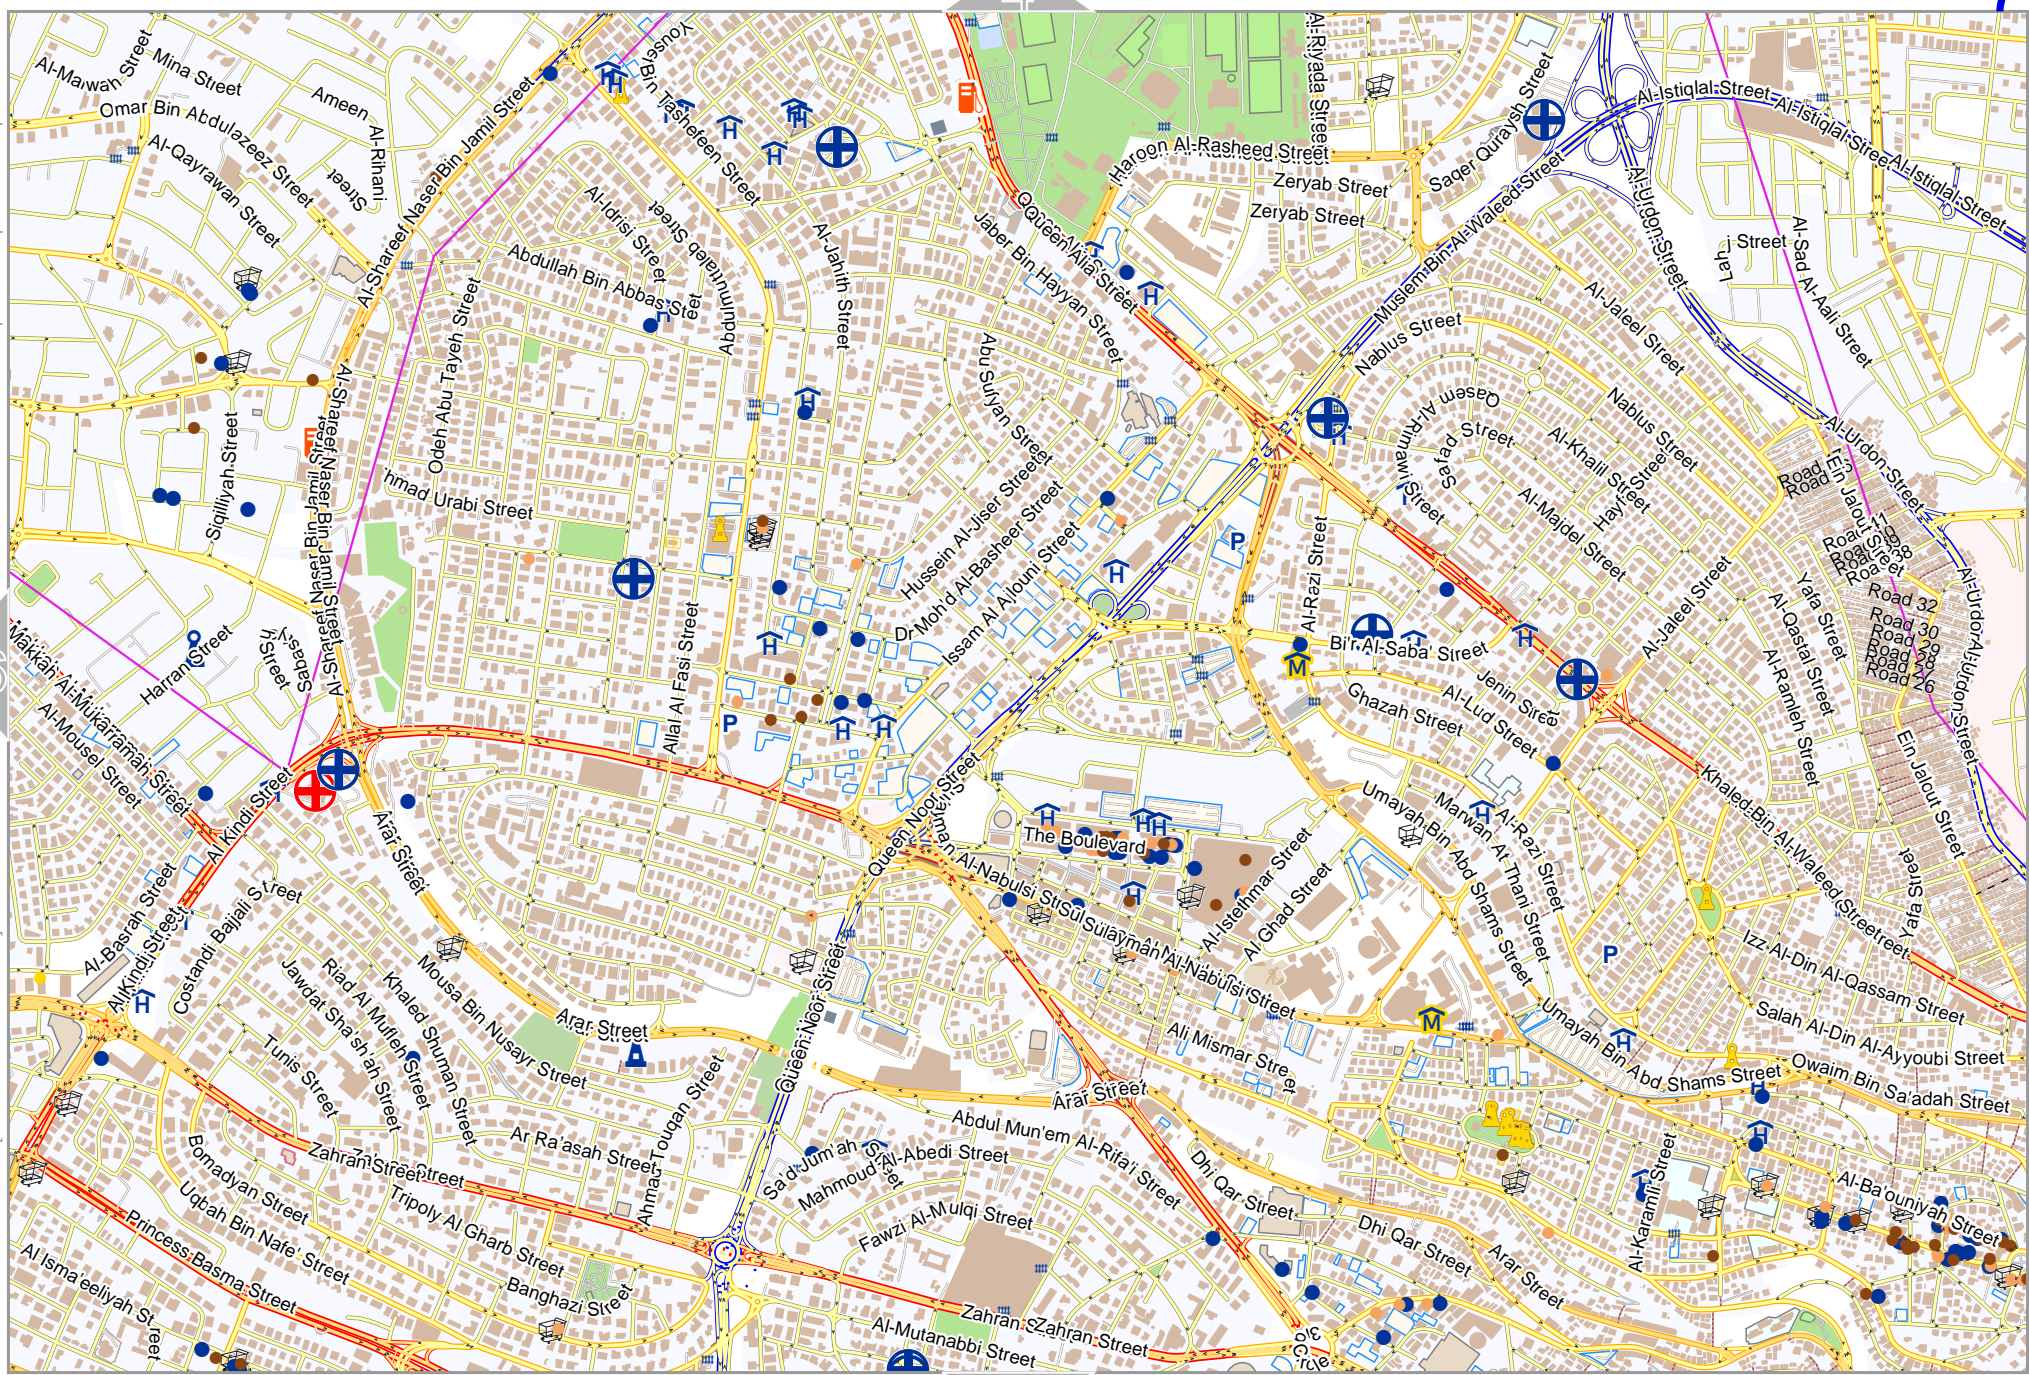

Amman

Map data © OpenStreetMap contributors

lon 35.77980 lat 31.95348 [nom. scale = 1 / 17500]

lon 35.82923 lat 31.98188

pdfmap_20250112_121927_Amman_35.8539_31.9676_811.pdf

Amman

Map data © OpenStreetMap contributors

lon 35.82923 lat 31.95348 [nom. scale = 1 / 17500]

lon 35.87866 lat 31.98188

pdfmap_20250112_121927_Amman_35.8539_31.9676_811.pdf

0 100 m 1000 m 1800 m

Map data © OpenStreetMap contributors

lon 35.92809 lat 31.98188

lon 35.87866 lat 31.95348 [nom. scale = 1 / 17500]

pdfmap_20250112_121927_Amman_35.8539_31.9676_811.pdf

Map data © OpenStreetMap contributors

lon 35.77980 lat 31.92507 [nom. scale = 1 / 17500]

lon 35.82923 lat 31.95348

Map data © OpenStreetMap contributors

lon 35.87866 lat 31.92507 [nom. scale = 1 / 17500]

lon 35.92809 lat 31.95348

pdfmap_20250112_121927_Amman_35.8539_31.9676_811.pdf