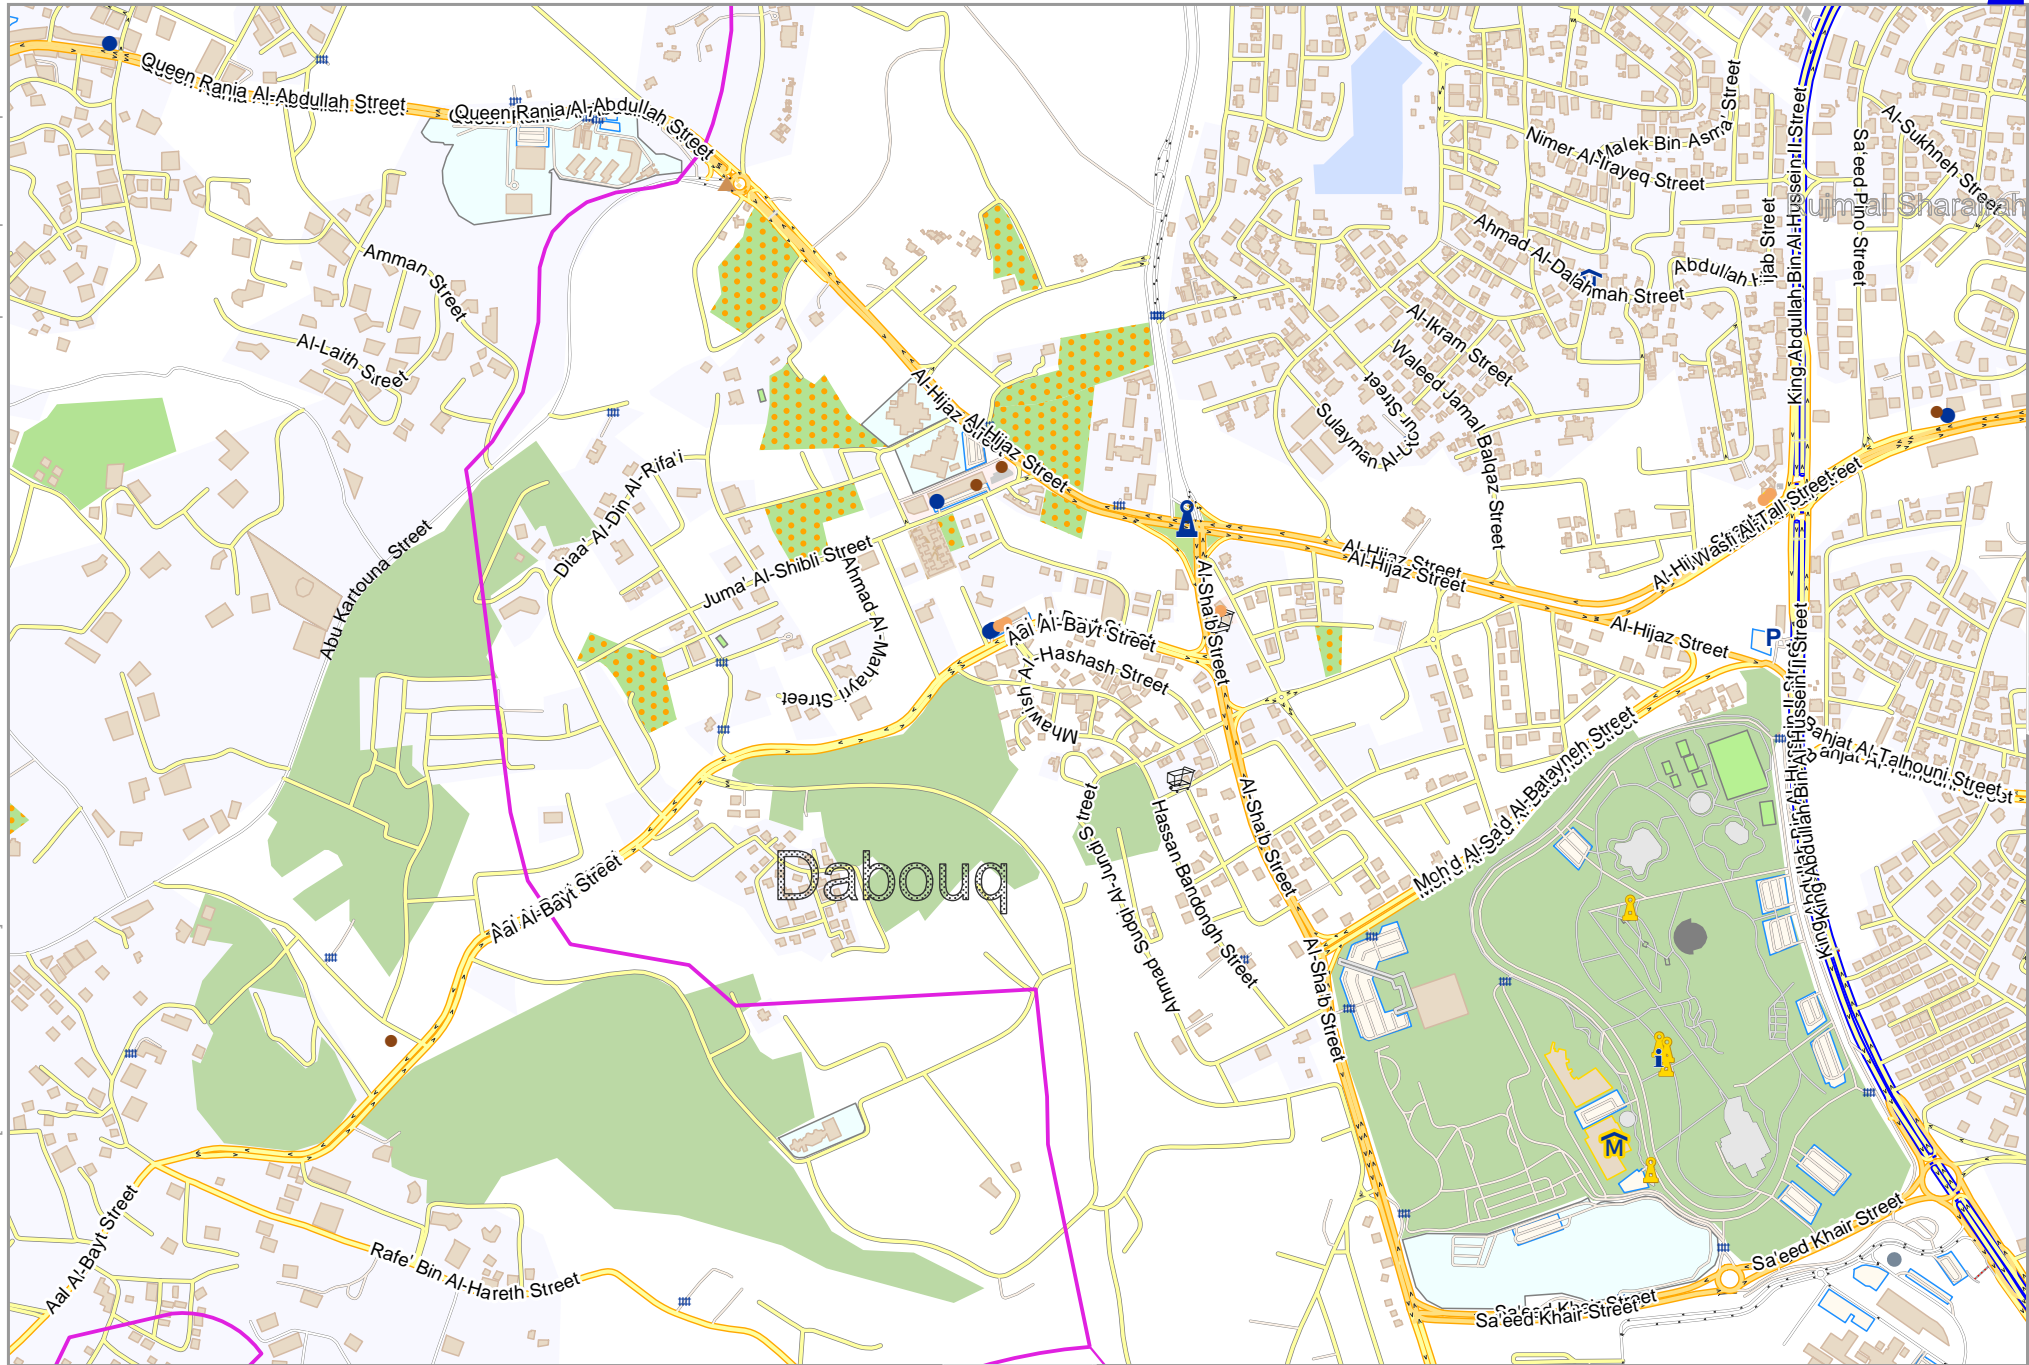

Amman

lon 35.91670 lat 32.00353

Al-Bassah
Um Nuwwarah

lon 35.79277 lat 31.93318
[nom. scale = 1 / 45000]

Map data © OpenStreetMap contributors

lon 35.79277 lat 31.97918 [nom. scale = 1 / 15000]

lon 35.83614 lat 32.00363

pdfmap_20250112_121629_Amman_35.8539_31.9676_953.pdf

Amman

Map data © OpenStreetMap contributors

lon 35.83355 lat 31.97918 [nom. scale = 1 / 15000]

lon 35.87592 lat 32.00353

pdfmap_20250112_121629_Amman_35.8539_31.9676_953.pdf

Amman

Map data © OpenStreetMap contributors

lon 35.83355 lat 31.95618 [nom. scale = 1 / 15000]

lon 35.87592 lat 31.98053

pdfmap_20250112_121629_Amman_35.8539_31.9676_953.pdf

Map data © OpenStreetMap contributors

lon 35.87433 lat 31.95618 [nom. scale = 1 / 15000]

lon 35.91670 lat 31.98053

pdfmap_20250112_121629_Amman_35.8539_31.9676_953.pdf

0 100 m 1000 m 1500 m

Map data © OpenStreetMap contributors

lon 35.87592 lat 31.95753