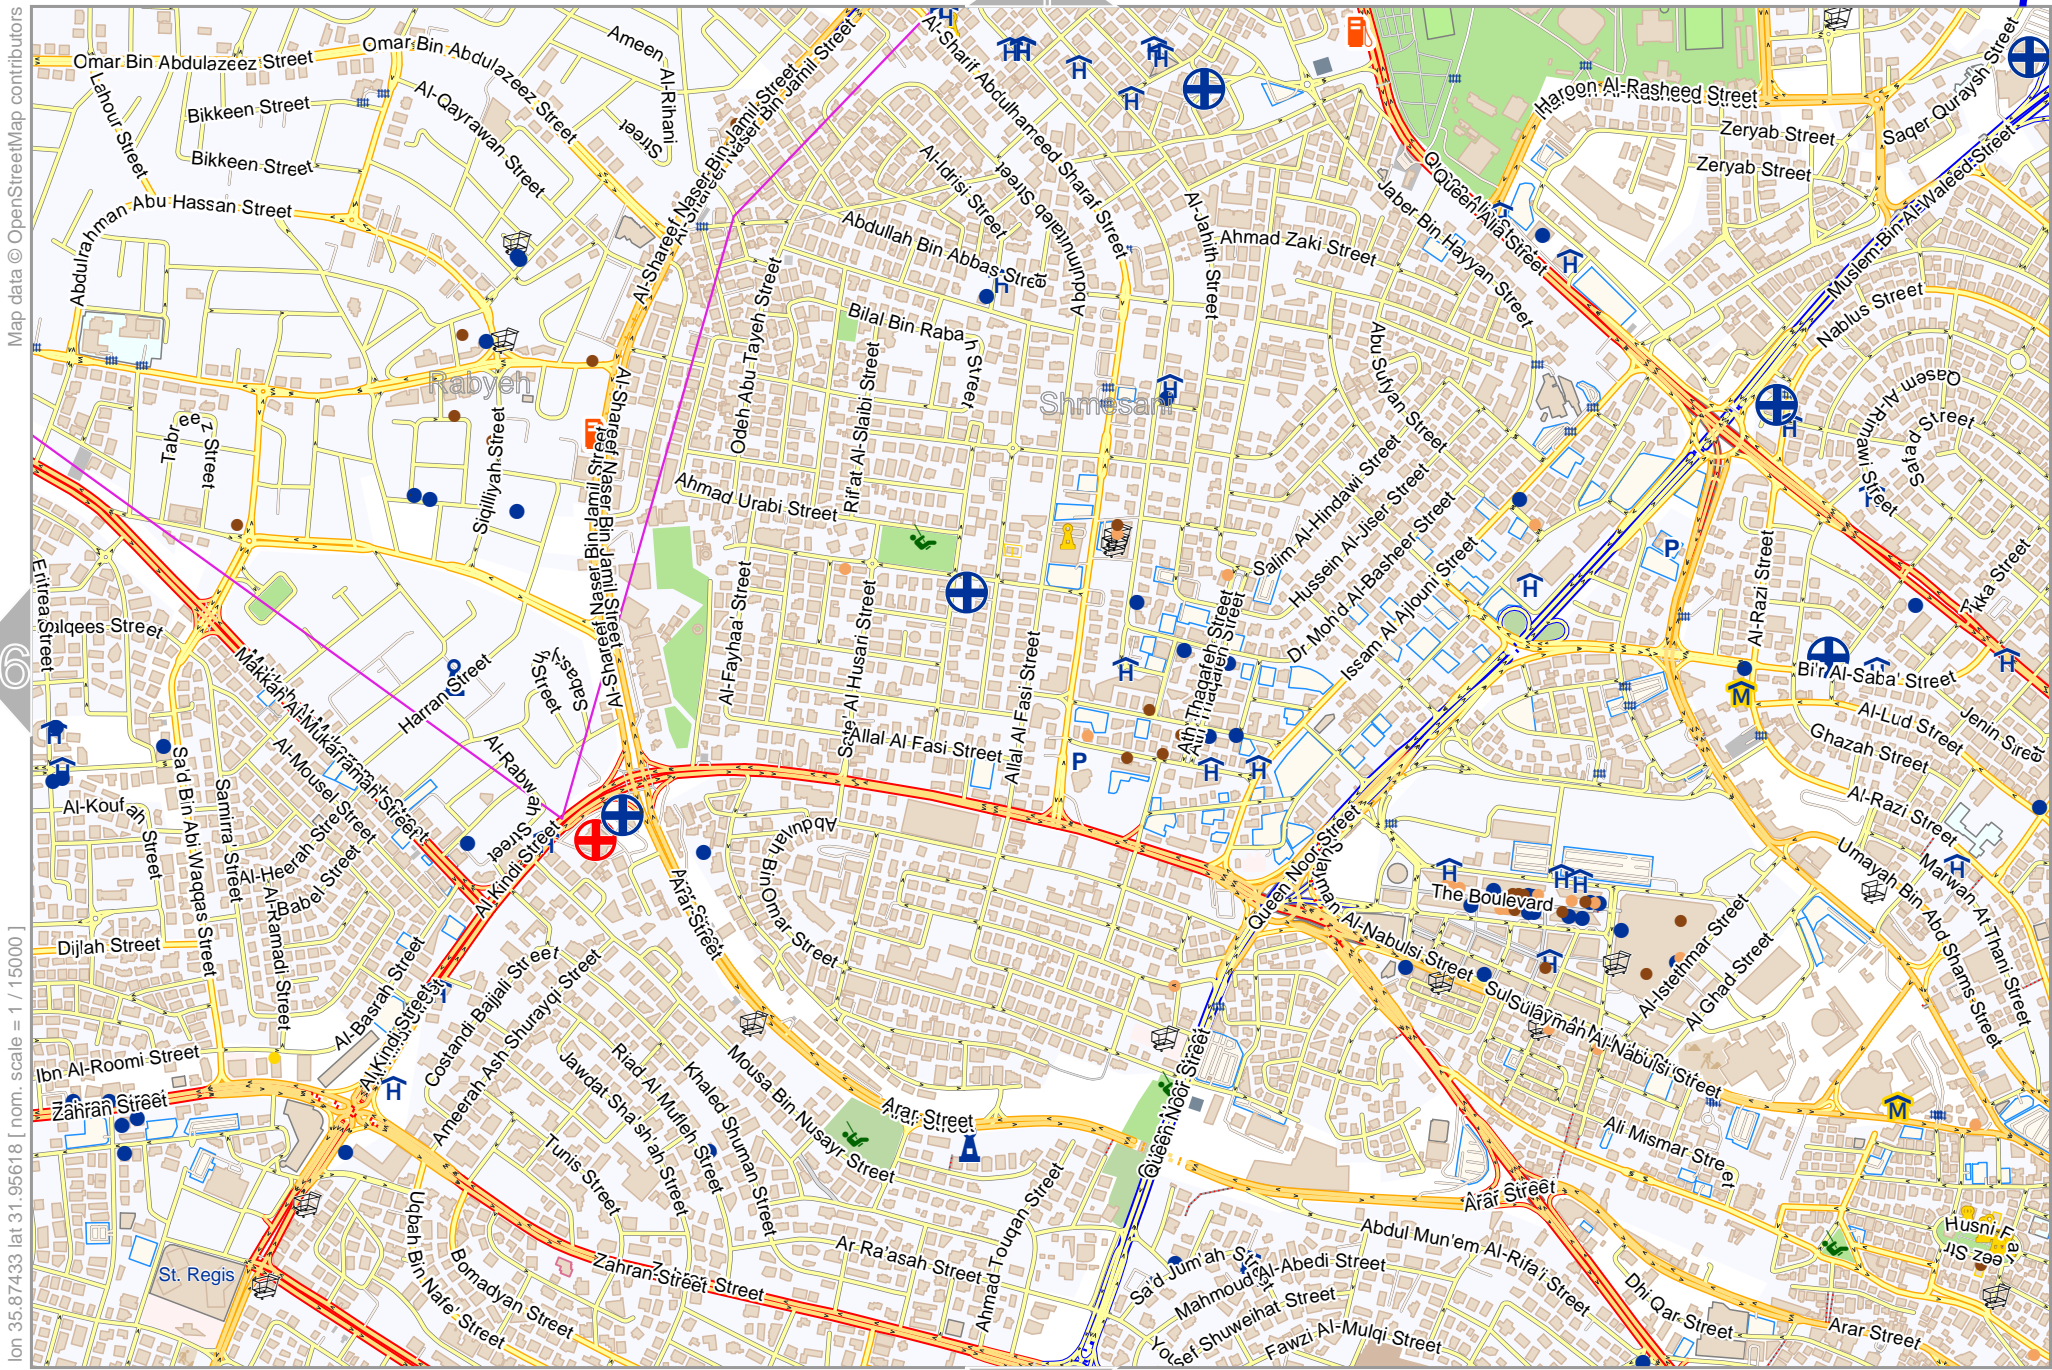

Amman

lon 35.91670 lat 32.00353

Al-Bassah
Um Nuwwarah

lon 35.79277 lat 31.93318
[nom. scale = 1 / 45000]

Map data © OpenStreetMap contributors

lon 35.79277 lat 31.97918 [nom. scale = 1 / 15000]

lon 35.83614 lat 32.00363

Amman

Map data © OpenStreetMap contributors

lon 35.83355 lat 31.95618 [nom. scale = 1 / 15000]

lon 35.87592 lat 31.98053

pdfmap_20250112_121629_Amman_35.8539_31.9676_953.pdf

Map data © OpenStreetMap contributors

lon 35.87433 lat 31.95618 [nom. scale = 1 / 15000]

lon 35.91670 lat 31.98053

pdfmap_20250112_121629_Amman_35.8539_31.9676_953.pdf

0 100 m 1000 m 1500 m

Map data © OpenStreetMap contributors

lon 35.87592 lat 31.95753

lon 35.83355 lat 31.93318 [nom. scale = 1 / 15000]

pdfmap_20250112_121629_Amman_35.8539_31.9676_953.pdf

0 100 m 1000 m 1500 m

Map data © OpenStreetMap contributors

lon 35.87433 lat 31.93318 [nom. scale = 1 / 15000]