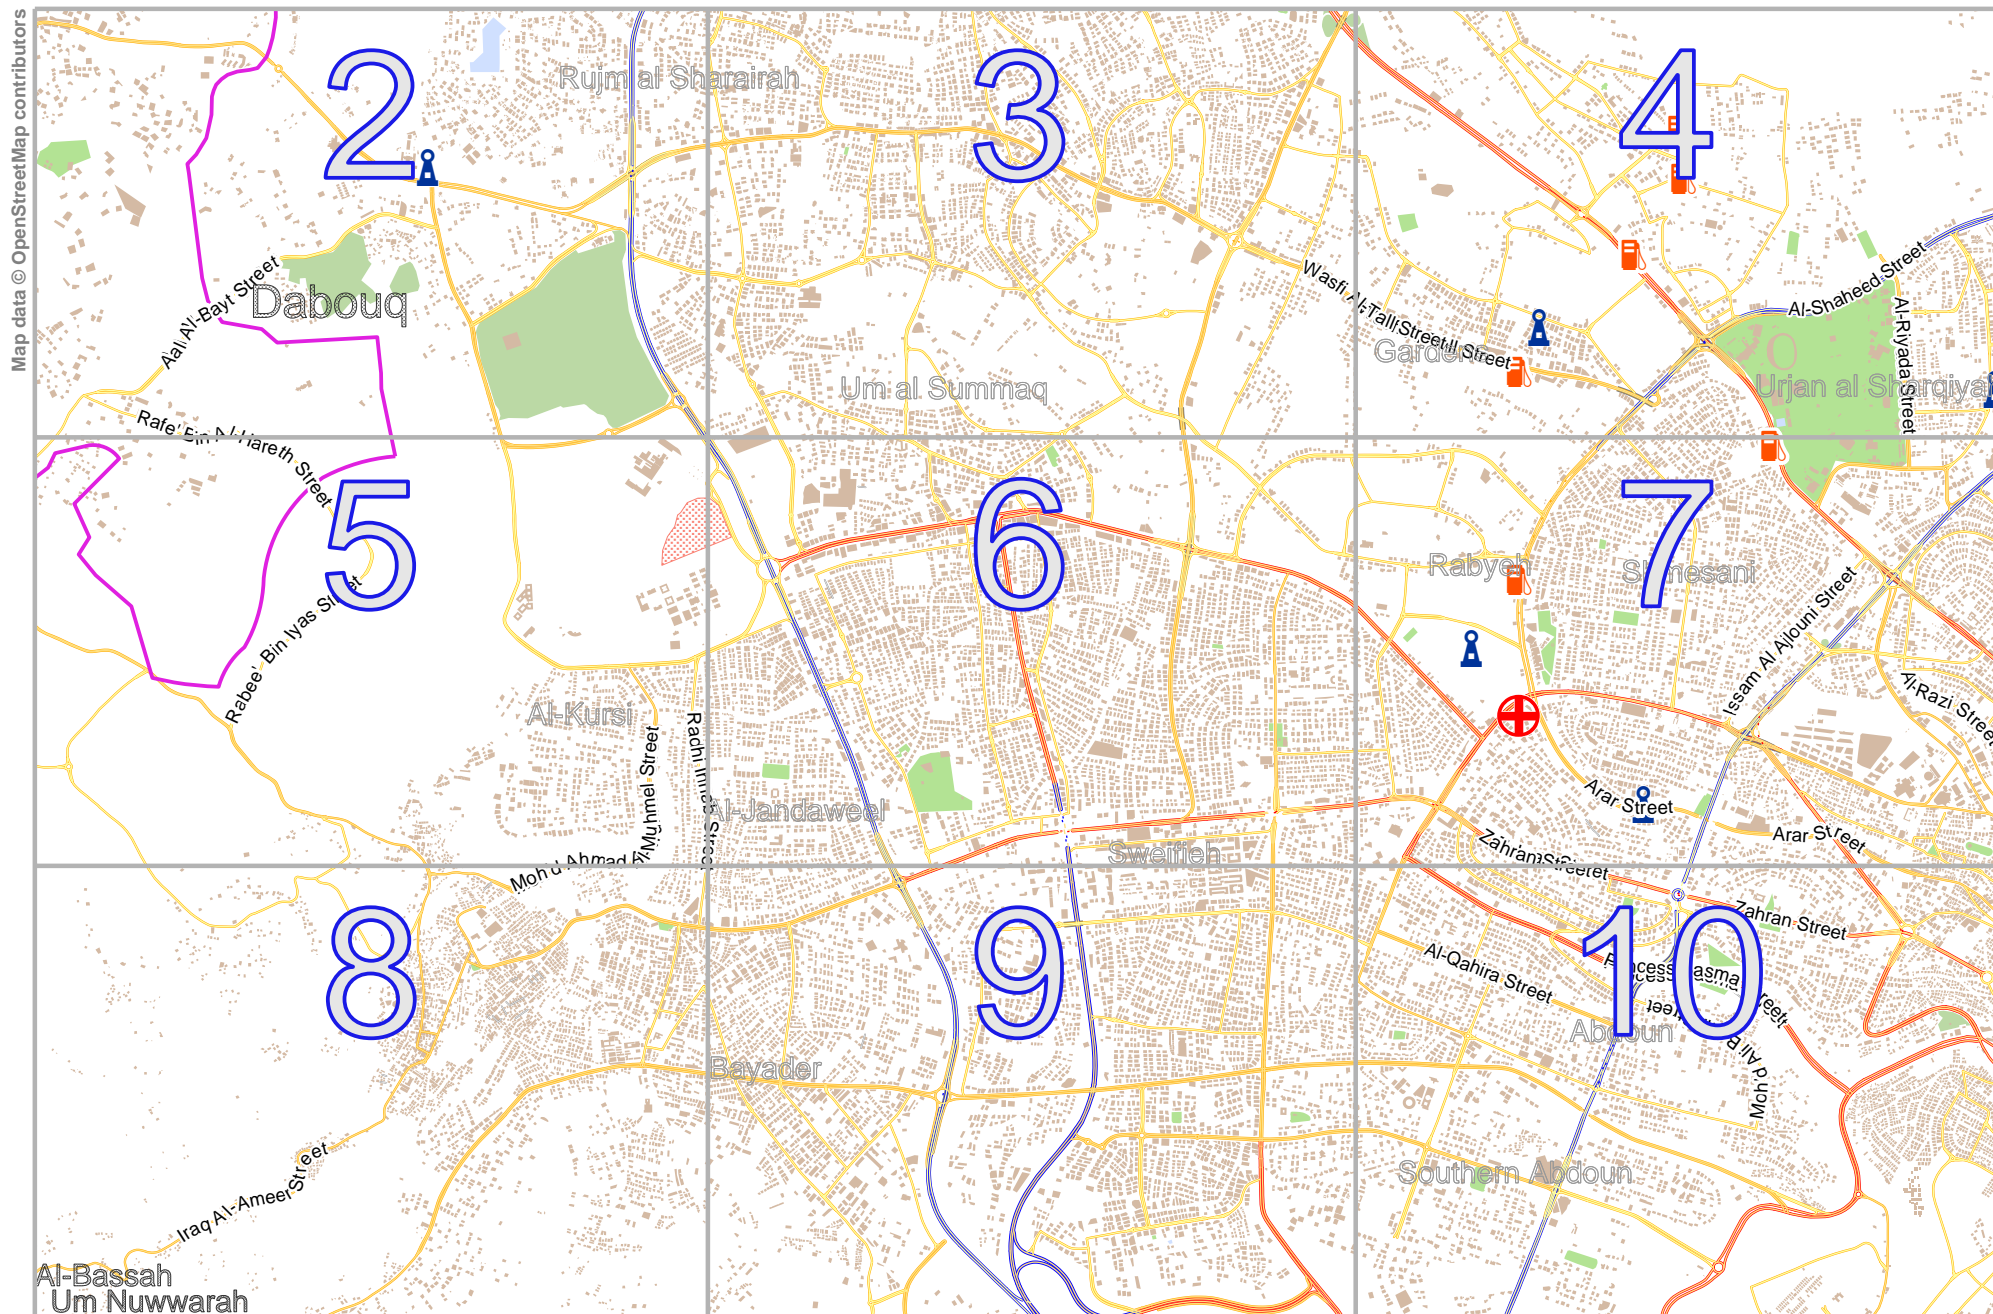

Amman

lon 35.91670 lat 32.00353

Al-Bassah
Um Nuwwarah

lon 35.79277 lat 31.93318
[nom. scale = 1 / 45000]

Map data © OpenStreetMap contributors

lon 35.79277 lat 31.97918 [nom. scale = 1 / 15000]

lon 35.83614 lat 32.00363

Amman

Map data © OpenStreetMap contributors

lon 35.83355 lat 31.95618 [nom. scale = 1 / 15000]

lon 35.87592 lat 31.98053

pdfmap_20250112_121629_Amman_35.8539_31.9676_953.pdf

Map data © OpenStreetMap contributors

lon 35.87433 lat 31.95618 [nom. scale = 1 / 15000]

lon 35.91670 lat 31.98053

pdfmap_20250112_121629_Amman_35.8539_31.9676_953.pdf

0 100 m 1000 m 1500 m

Map data © OpenStreetMap contributors

lon 35.87592 lat 31.95753

lon 35.83355 lat 31.93318 [nom. scale = 1 / 15000]

pdfmap_20250112_121629_Amman_35.8539_31.9676_953.pdf

0 100 m 1000 m 1500 m

Map data © OpenStreetMap contributors

lon 35.87433 lat 31.93318 [nom. scale = 1 / 15000]