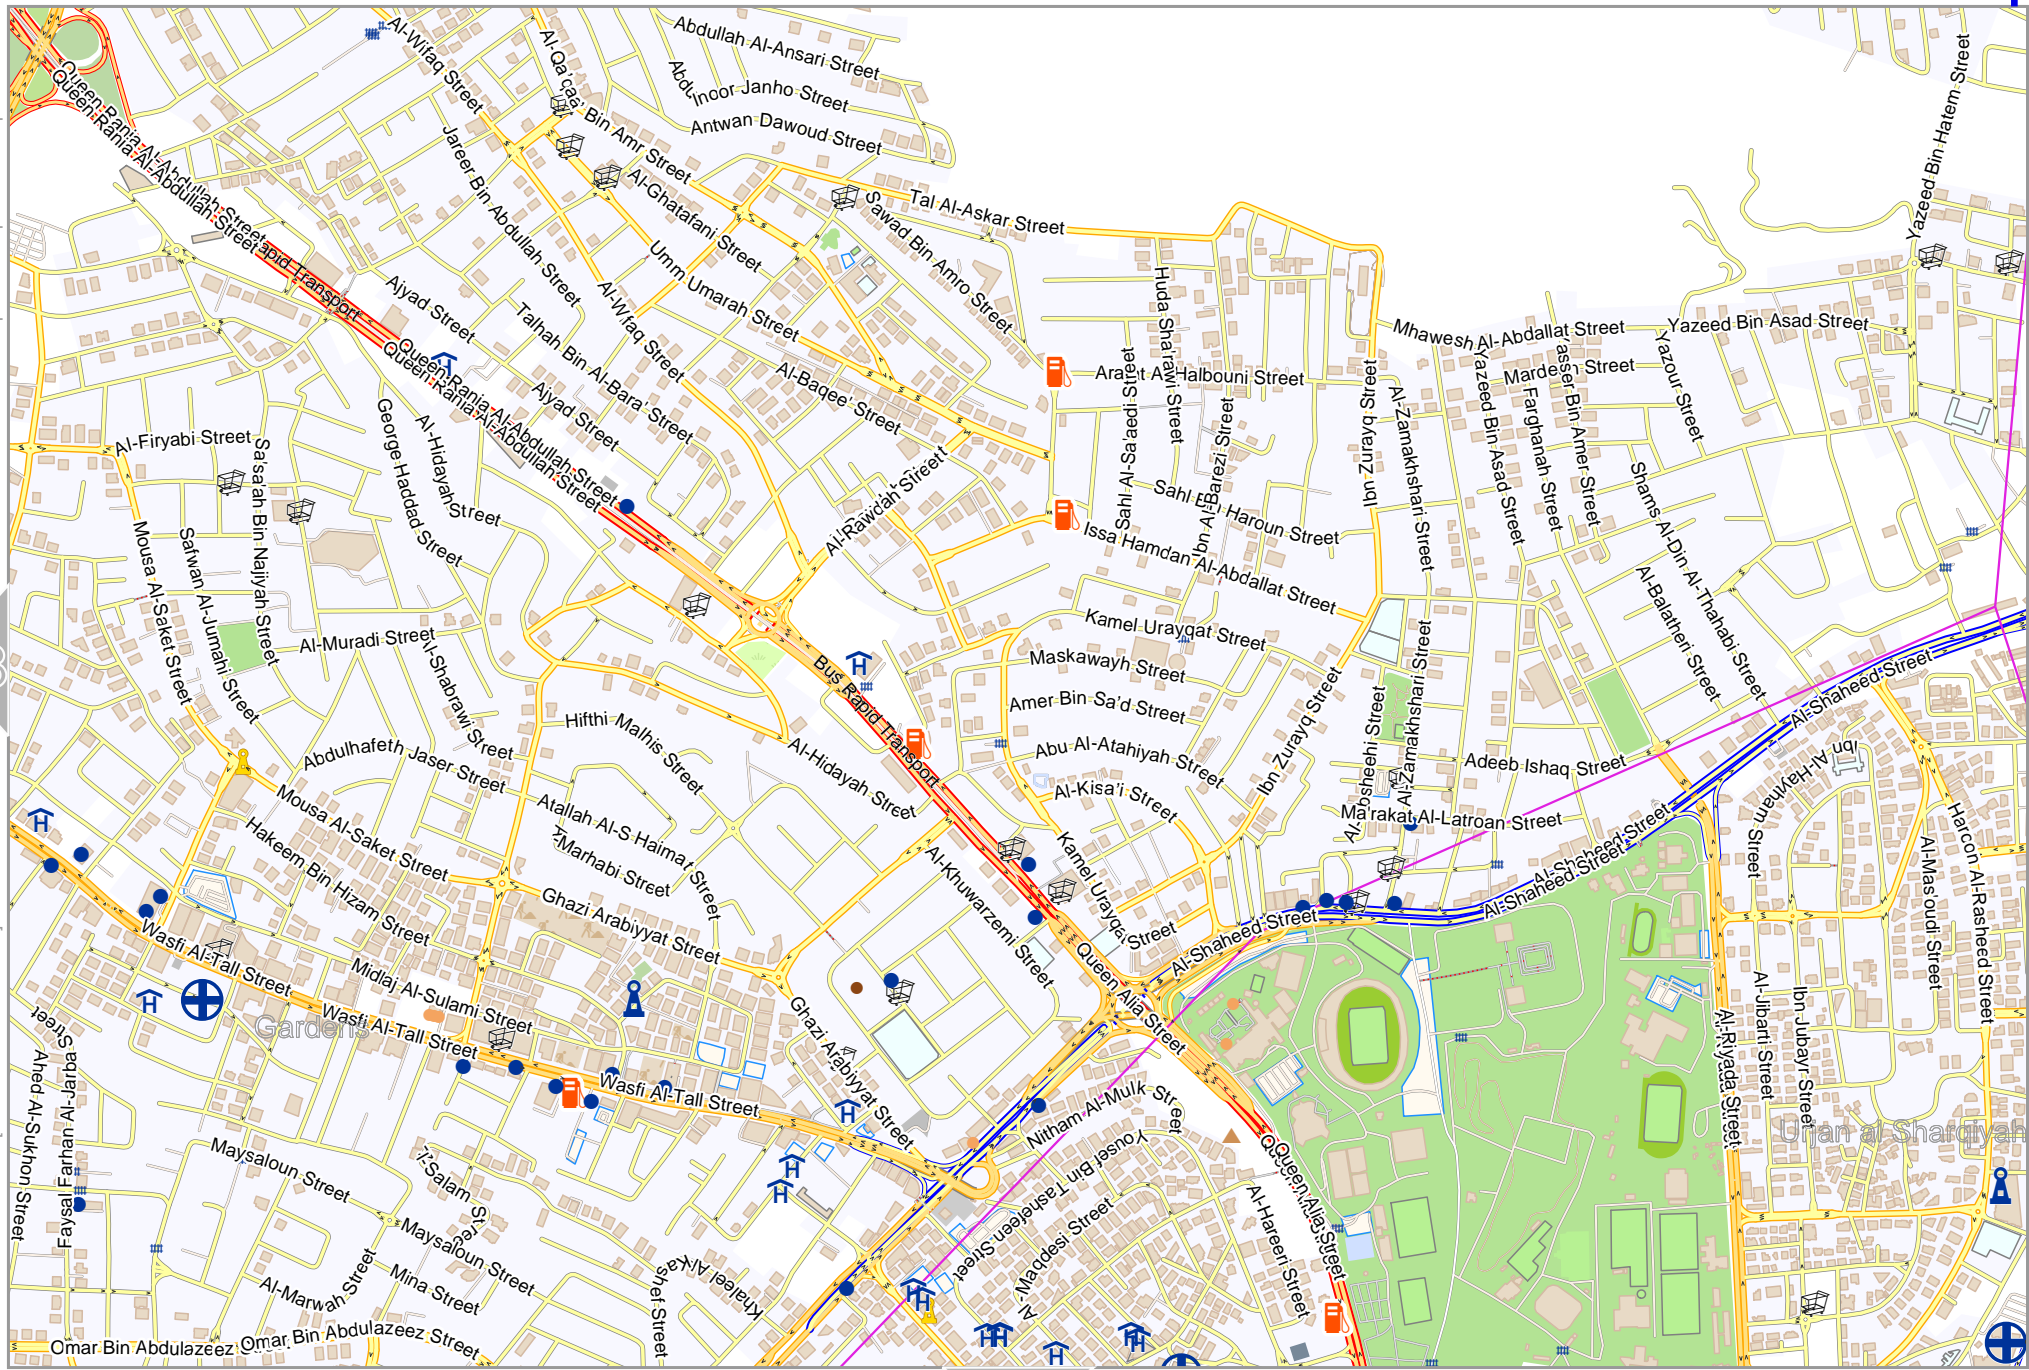

Map data © OpenStreetMap contributors

lon 35.87433 lat 31.97918 [nom. scale = 1 / 15000]

lon 35.91670 lat 32.00353

pdfmap, 20250112, 121629, Amman_35.8539_31.9676_953.pdf

0 100 m 1000 m 1500 m