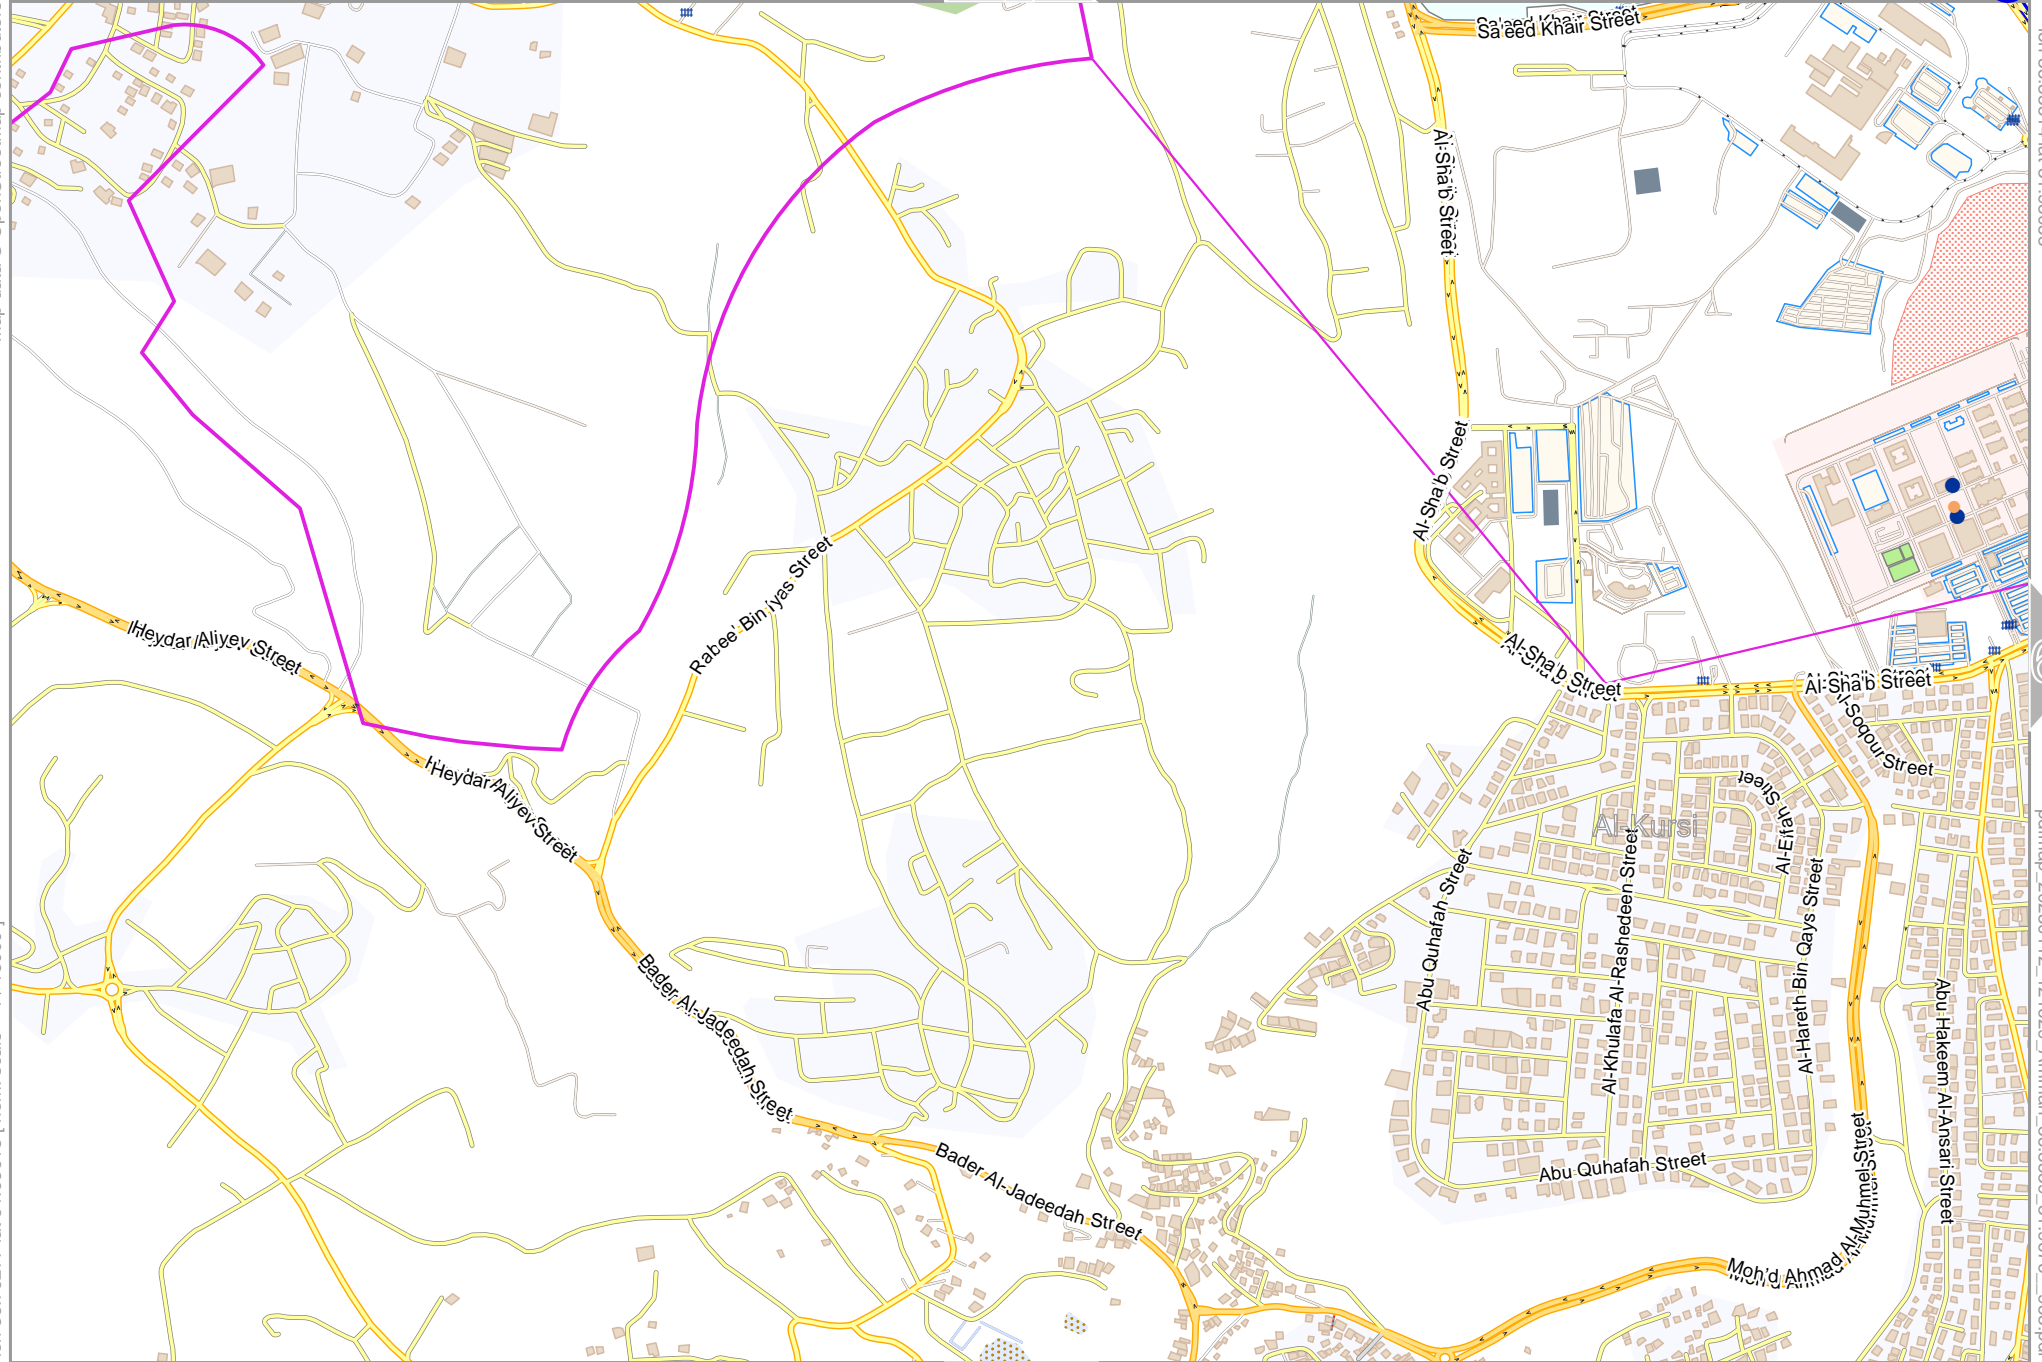

Amman

lon 35.91670 lat 32.00353

Al-Bassah
Um Nuwwarah

lon 35.79277 lat 31.93318
[nom. scale = 1 / 45000]

Map data © OpenStreetMap contributors

lon 35.79277 lat 31.97918 [nom. scale = 1 / 15000]

lon 35.83614 lat 32.00363

0 100 m 1000 m 1500 m

Map data © OpenStreetMap contributors

lon 35.87433 lat 31.97918 [nom. scale = 1 / 15000]

lon 35.91670 lat 32.00353

pdfmap, 20250112, 121629, Amman_35.8539_31.9676_953.pdf

0 100 m 1000 m 1500 m

Amman

Map data © OpenStreetMap contributors

lon 35.83355 lat 31.95618 [nom. scale = 1 / 15000]

lon 35.87592 lat 31.98053

pdfmap_20250112_121629_Amman_35.8539_31.9676_953.pdf

Map data © OpenStreetMap contributors

lon 35.87433 lat 31.95618 [nom. scale = 1 / 15000]

lon 35.91670 lat 31.98053

pdfmap_20250112_121629_Amman_35.8539_31.9676_953.pdf

0 100 m 1000 m 1500 m

Map data © OpenStreetMap contributors

lon 35.87592 lat 31.95753