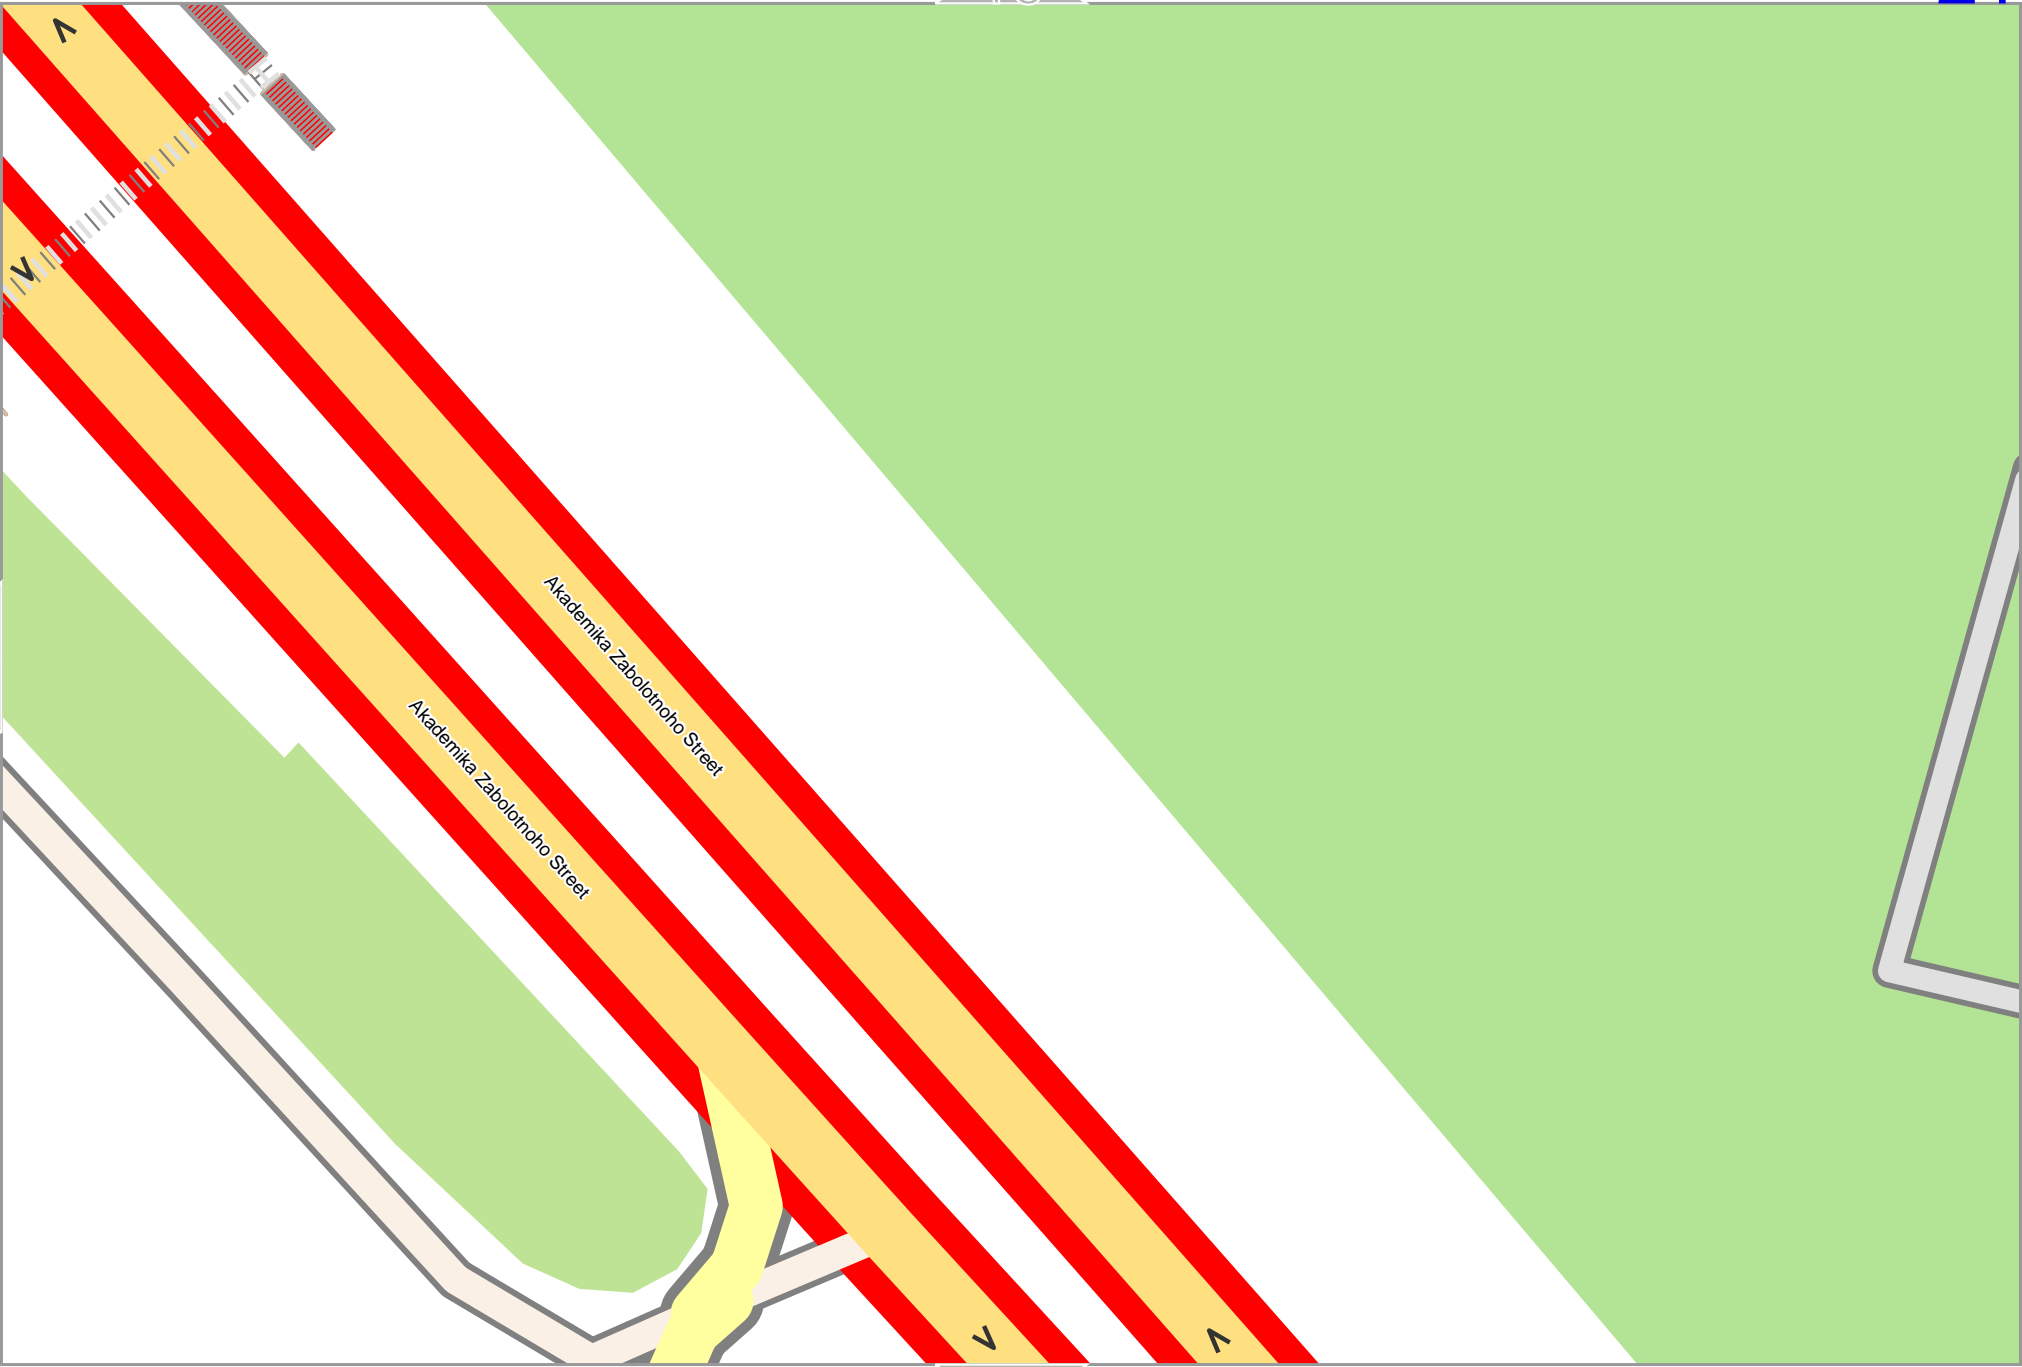

„Akademika Zabolotoho Street“

Map data © CCBY-SA2 fcsm.org+osm.org contributors

lon 30.46586 lat 50.36333 [nom. scale = 1 / 1000]

lon 30.46962 lat 50.36495

pdfmap_20250105_124751

30.4602_50.3649_794.pdf

0 10 m 100 m