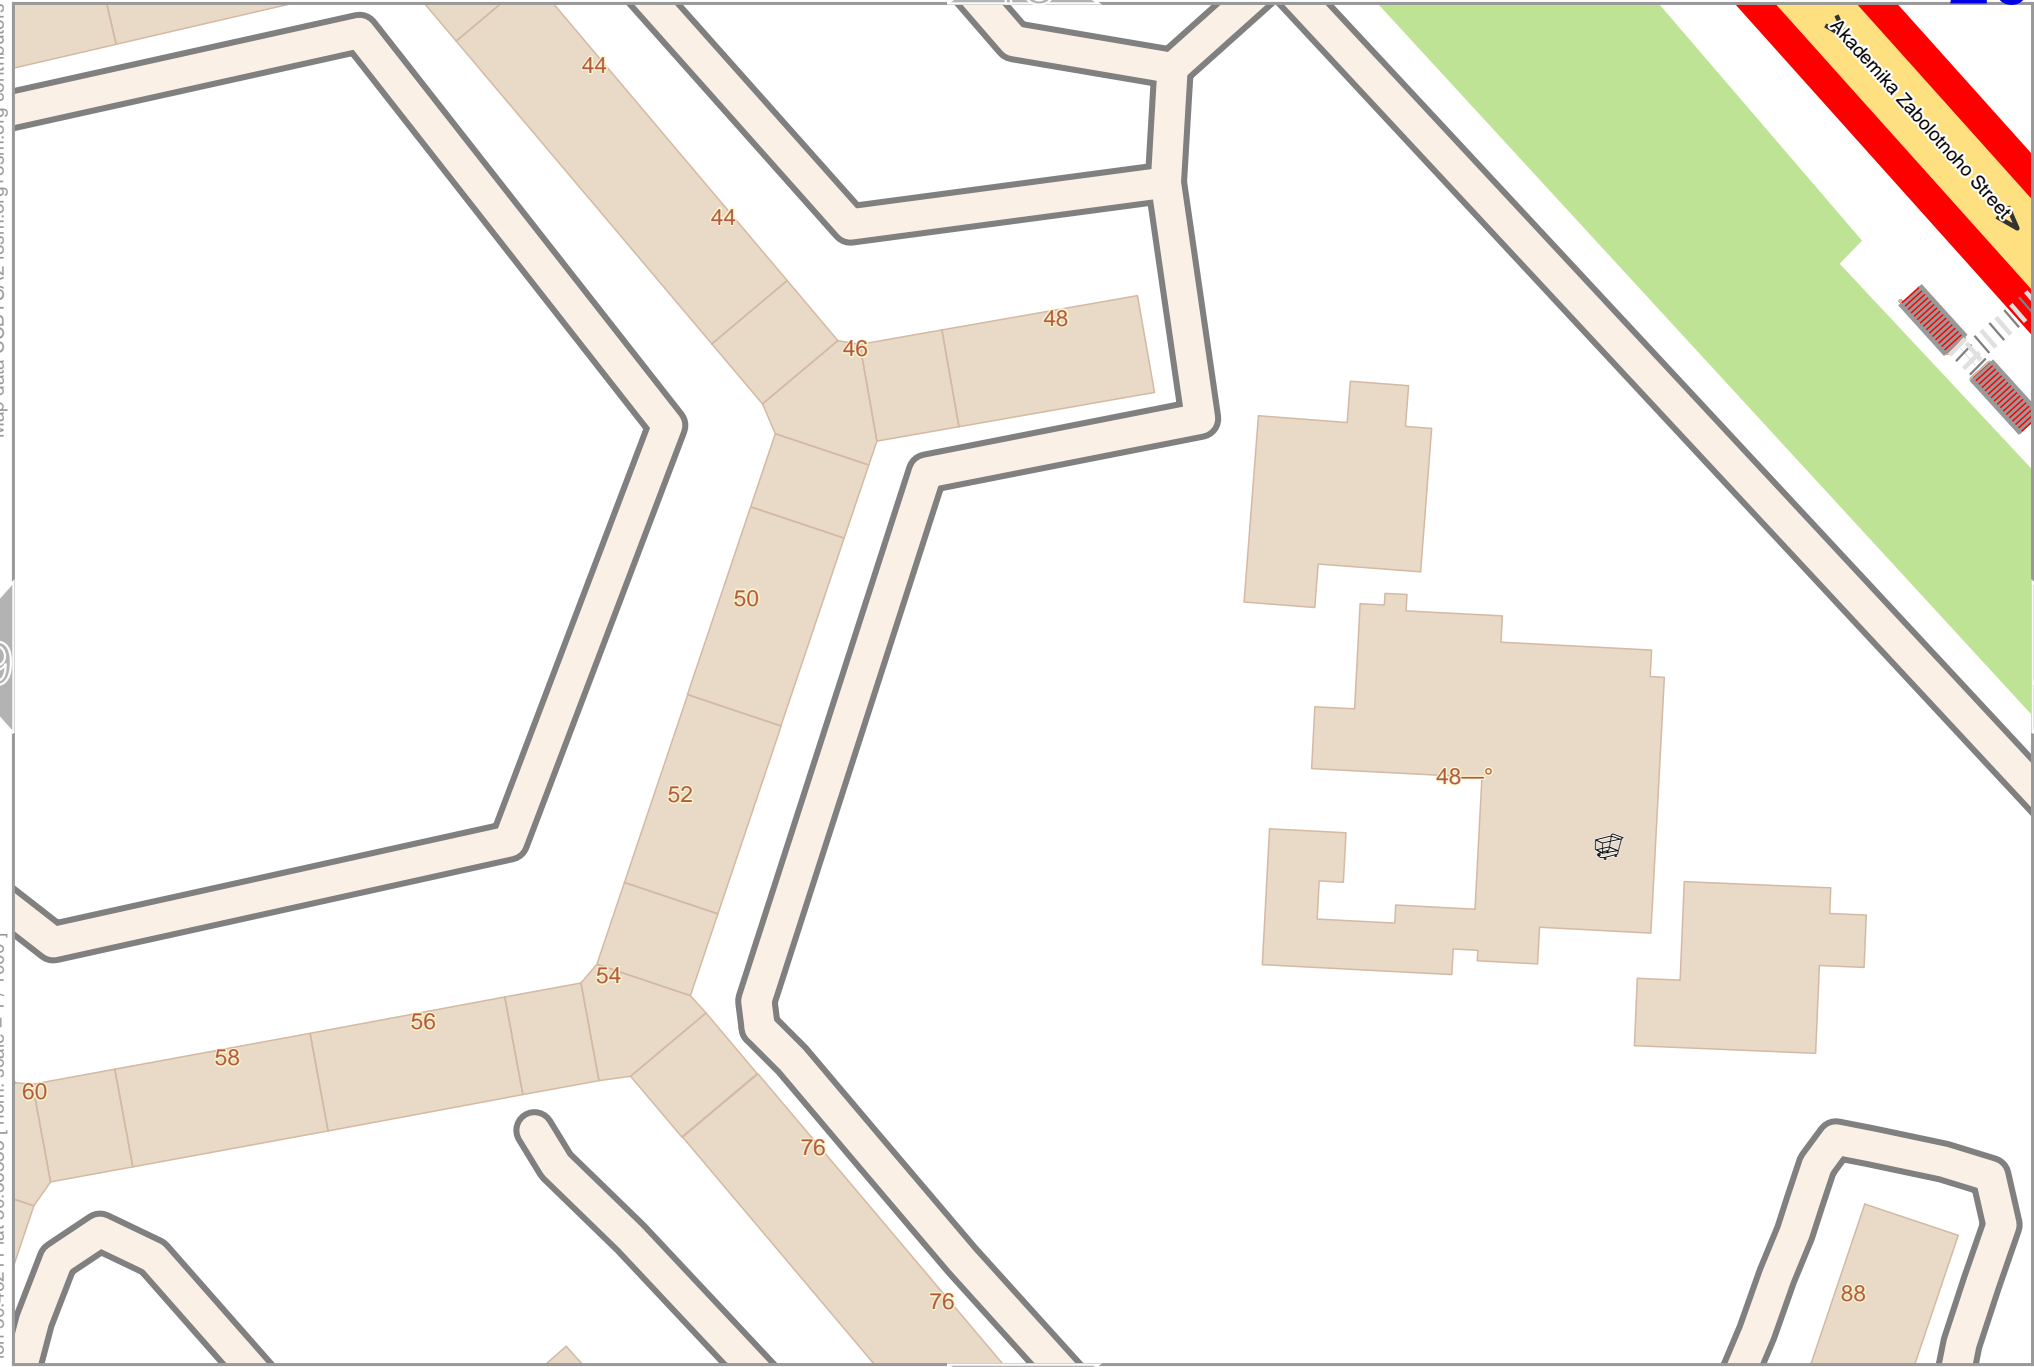

lon: 30.46211 lat: 50.36495

pdfmap_20250105_124751

30.4602_50.3649_794.pdf

6°

32

34

62

64

„Akademika Zabolotoho Street“

Map data © CCBY-SA2 fcsm.org+osm.org contributors

lon 30.46586 lat 50.36333 [nom. scale = 1 / 1000]

lon 30.46962 lat 50.36495

pdfmap_20250105_124751

30.4602_50.3649_794.pdf

0 10 m 100 m