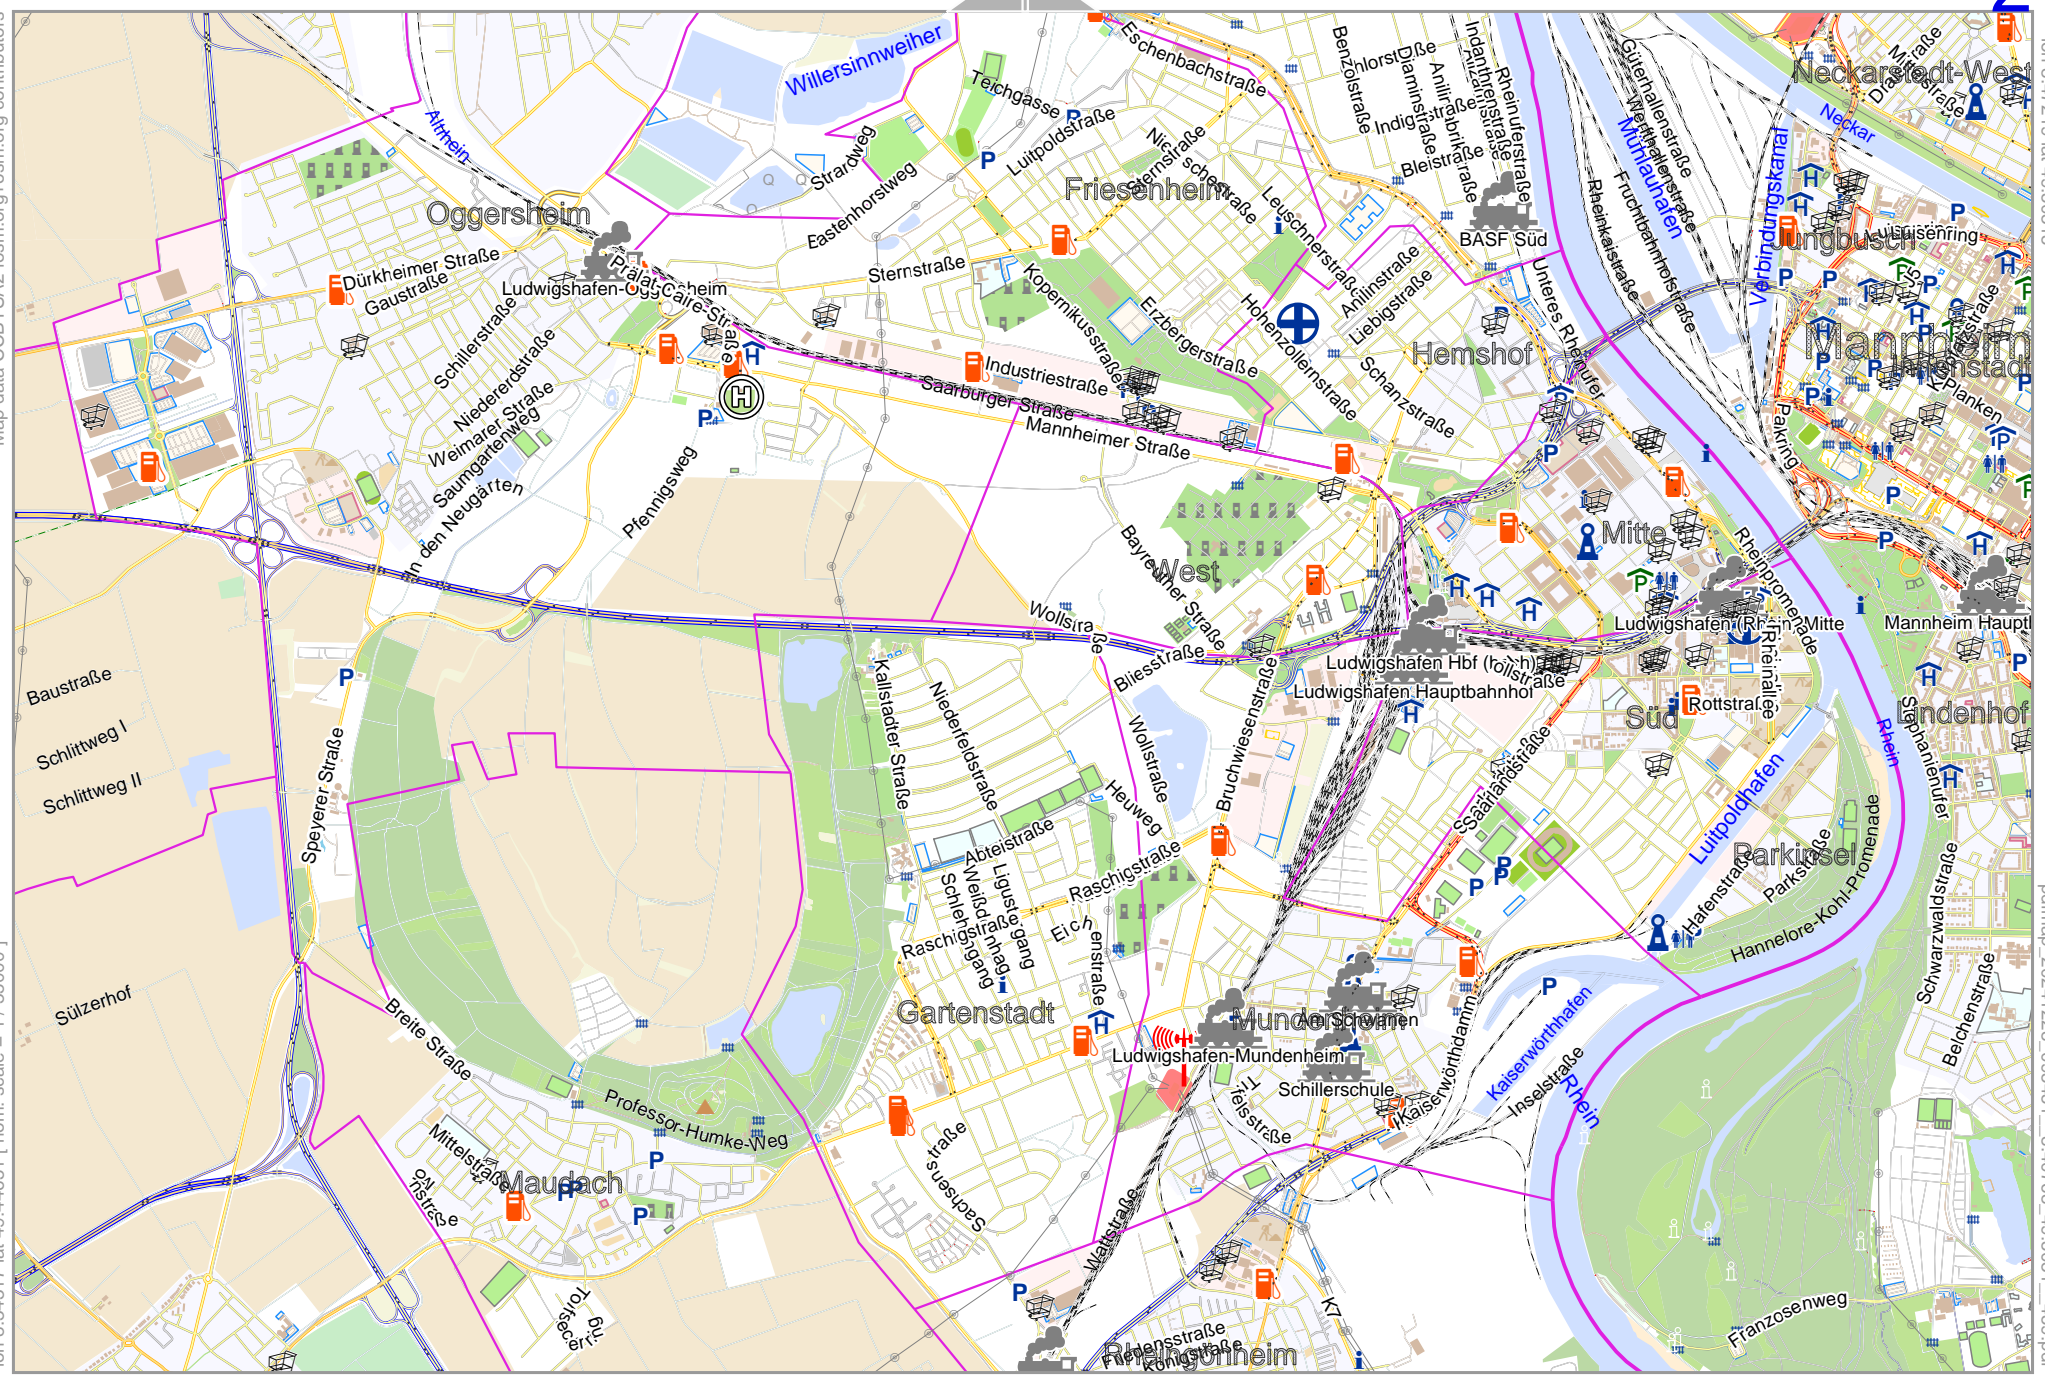

0 1000 m 3000 m

Map data © CCBY-SA2 fcsm.org/osm.org contributors

lon 8.34317 lat 49.44651 [nom. scale = 1 / 35000]

lon 8.47219 lat 49.50315

pdfmap_20241228_095451_8.40766_49.5031_459.pdf

0 1000 m 3000 m