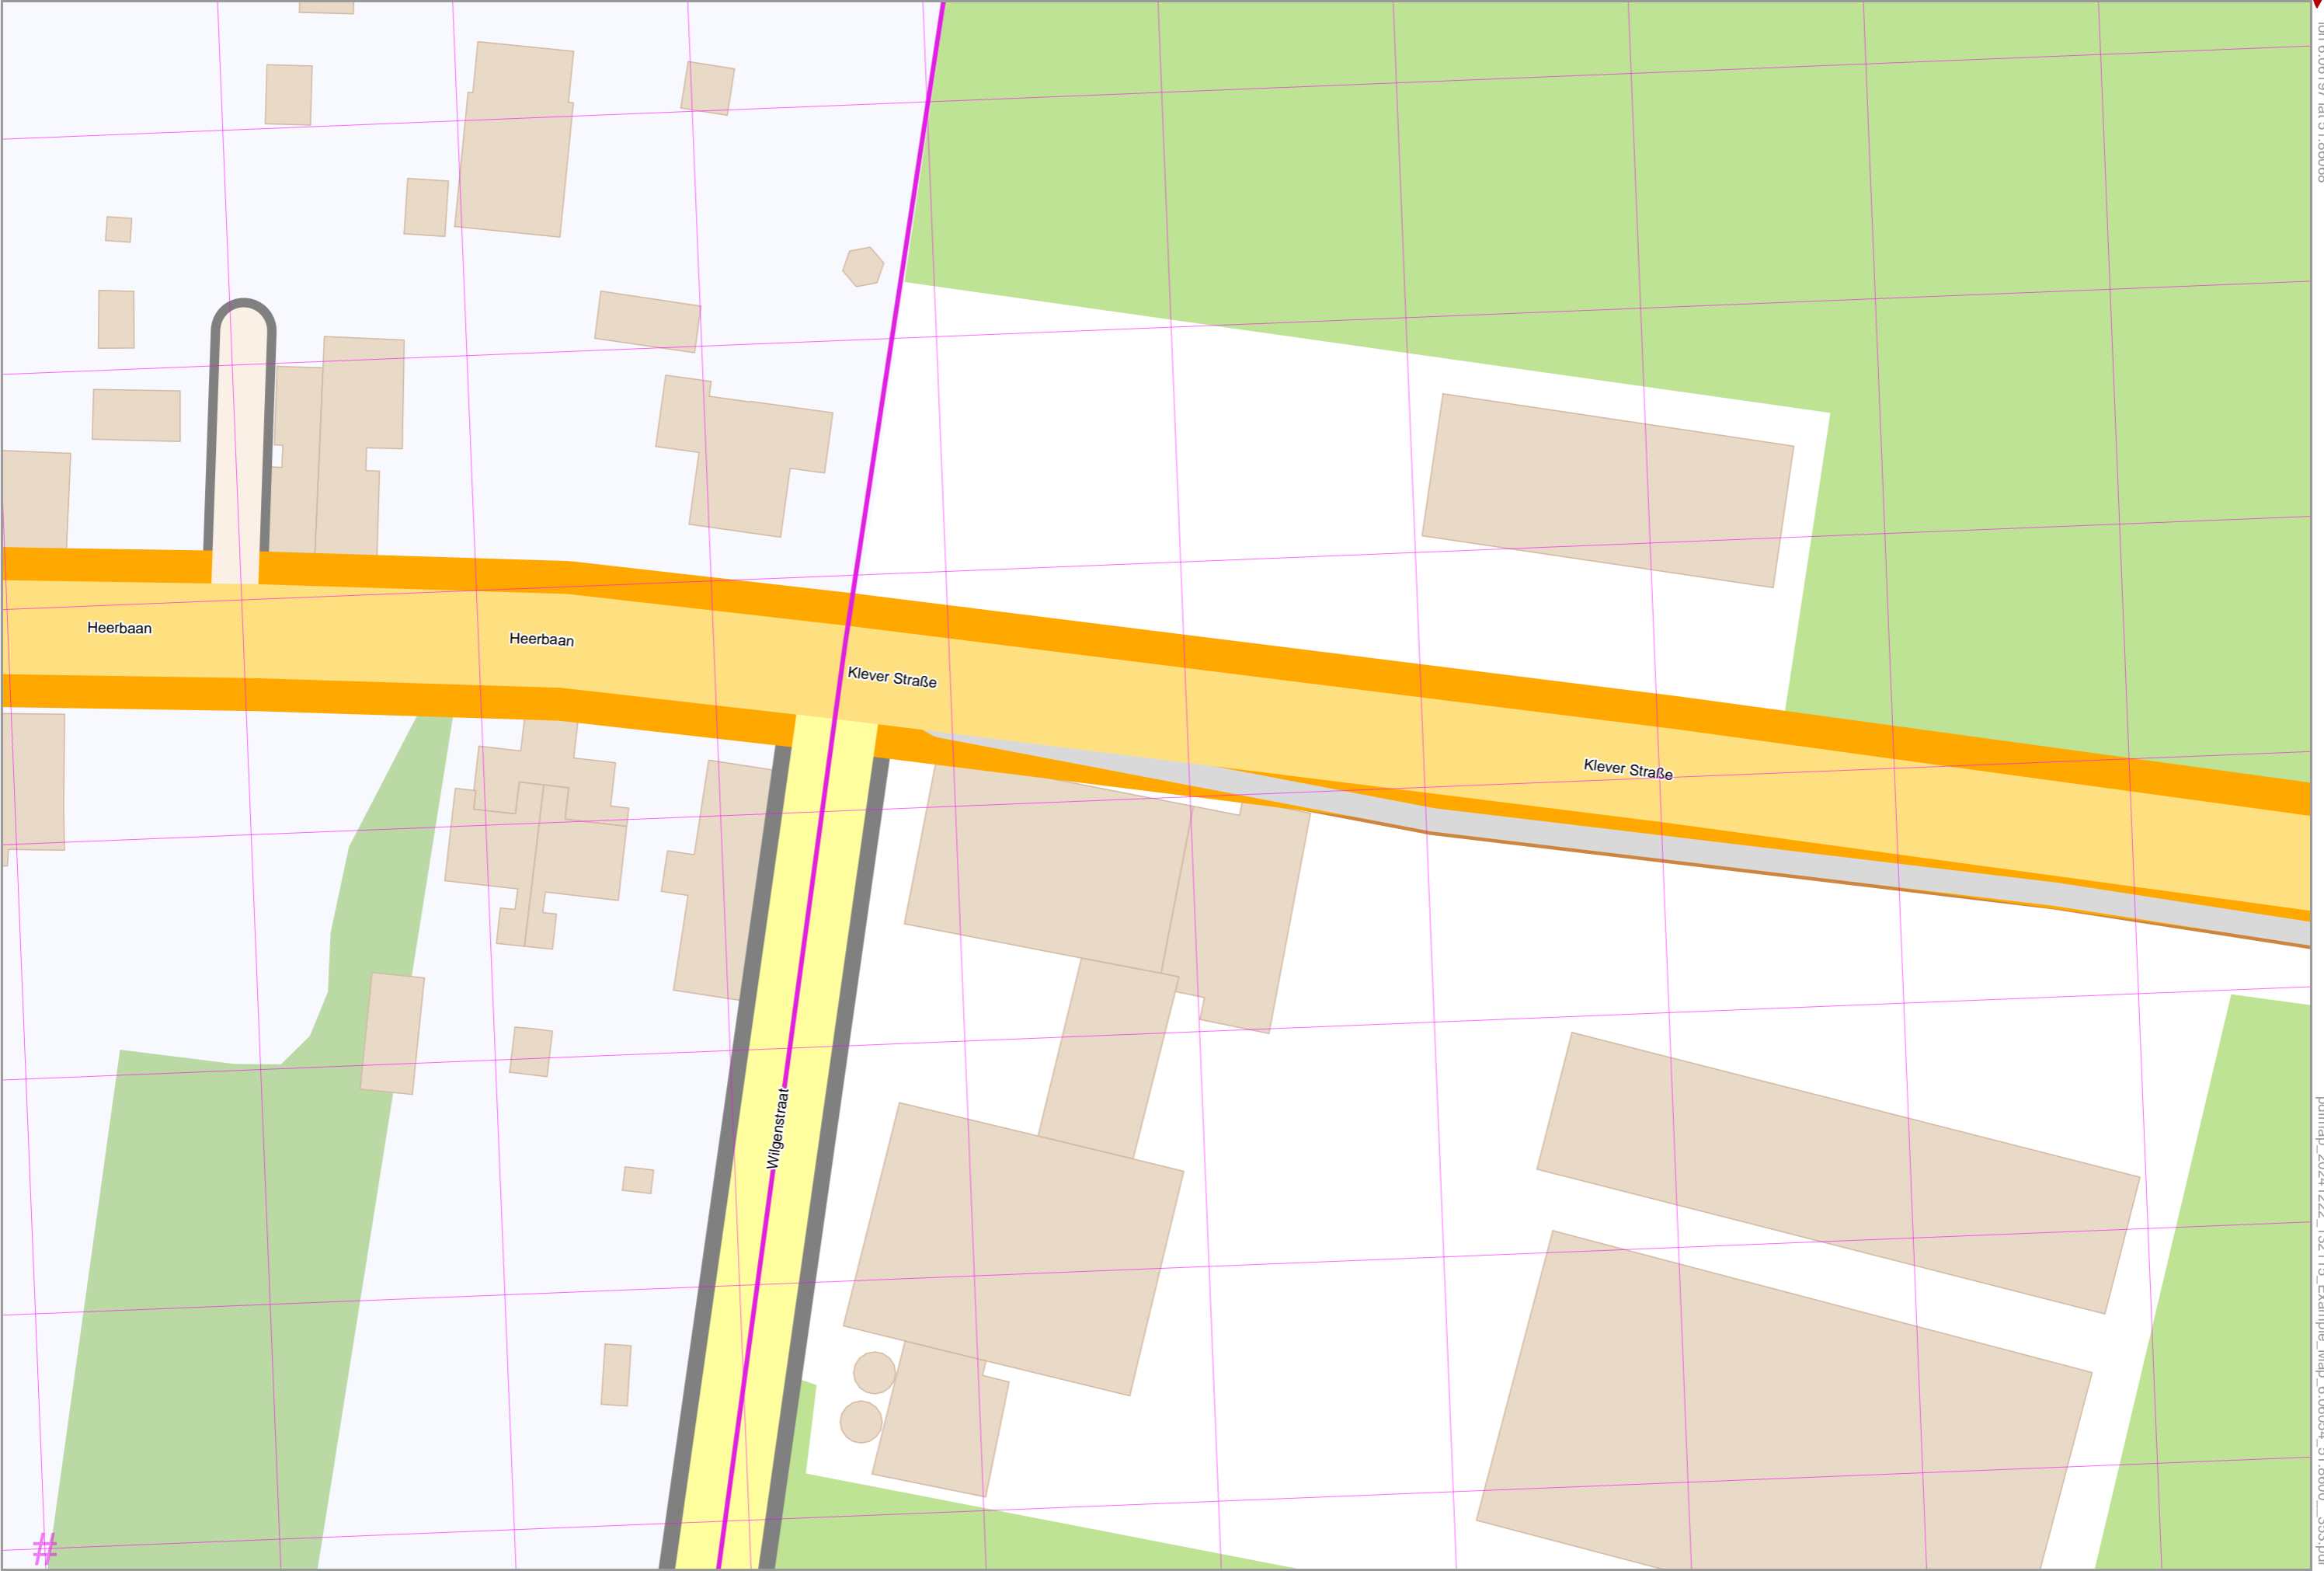

lon 6.06197 lat 51.86068

Map data © OpenStreetMap contributors

lon 6.05912 lat 51.85948 [ nom. scale = 1 / 500 ]

pdfmap\_20241222\_132115\_Example\_Map\_6.06054\_51.8600\_353.pdf

# UTM: 32 U easting 297.50 km northing 5749.50 km  
UTM-Grid-width = 20m