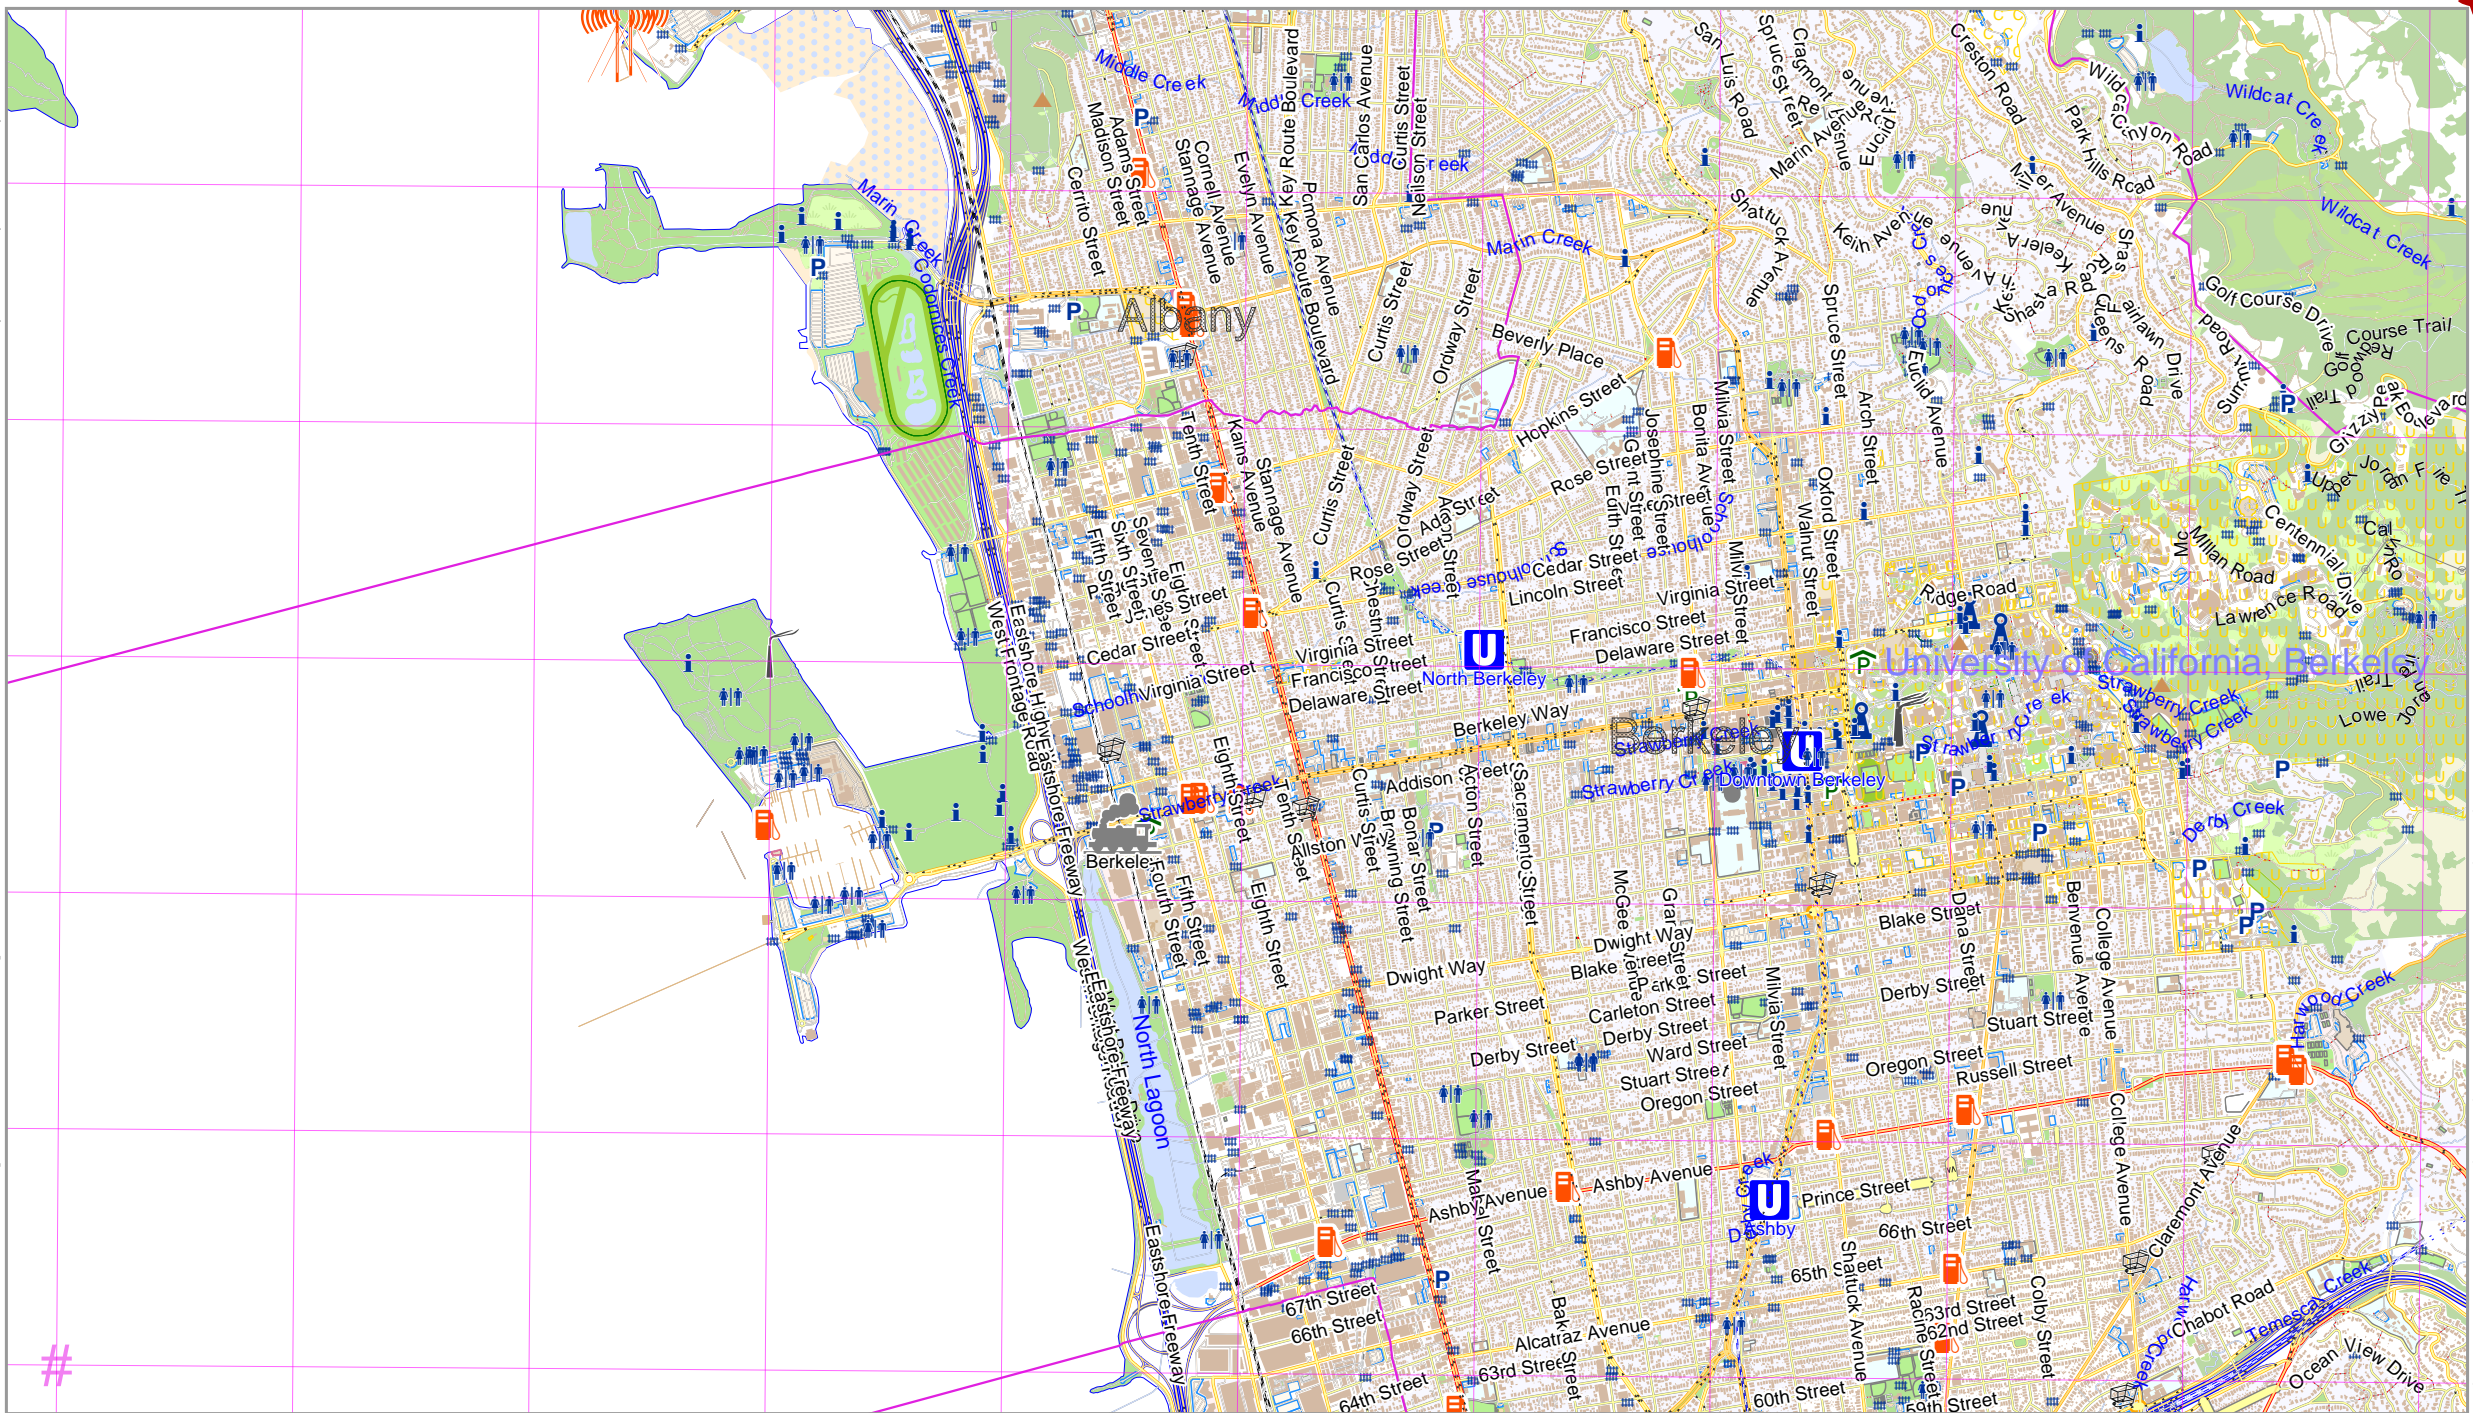

Map data © OpenStreetMap contributors

lon -122.35454 lat 37.84481 [nom. scale = 1 / 32000]

lon -122.23613 lat 37.89841

pdfmap_20241222_001050_Example_Map_-122.29_37.8716_499.pdf

UTM: 10 S easting 557.00 km northing 4189.00 km
UTM-Grid-width = 1000m