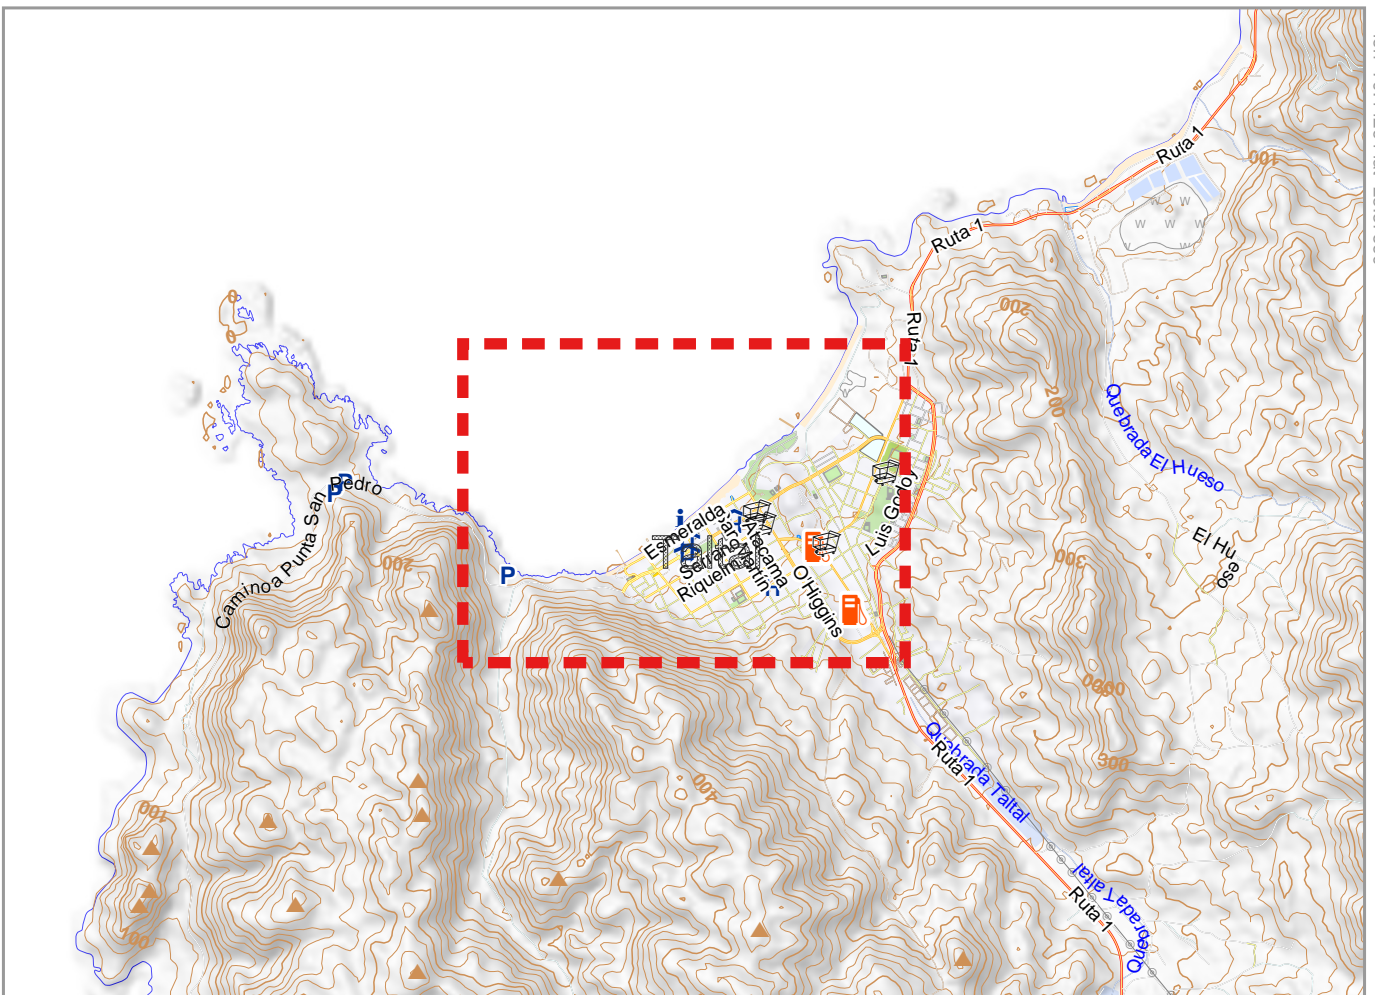

Map data © OpenStreetMap contributors

lon -70.53209 lat -25.43473 [nom. scale = 1 / 50000]

lon -70.44264 lat -25.37560

0 1000 m 2000 m