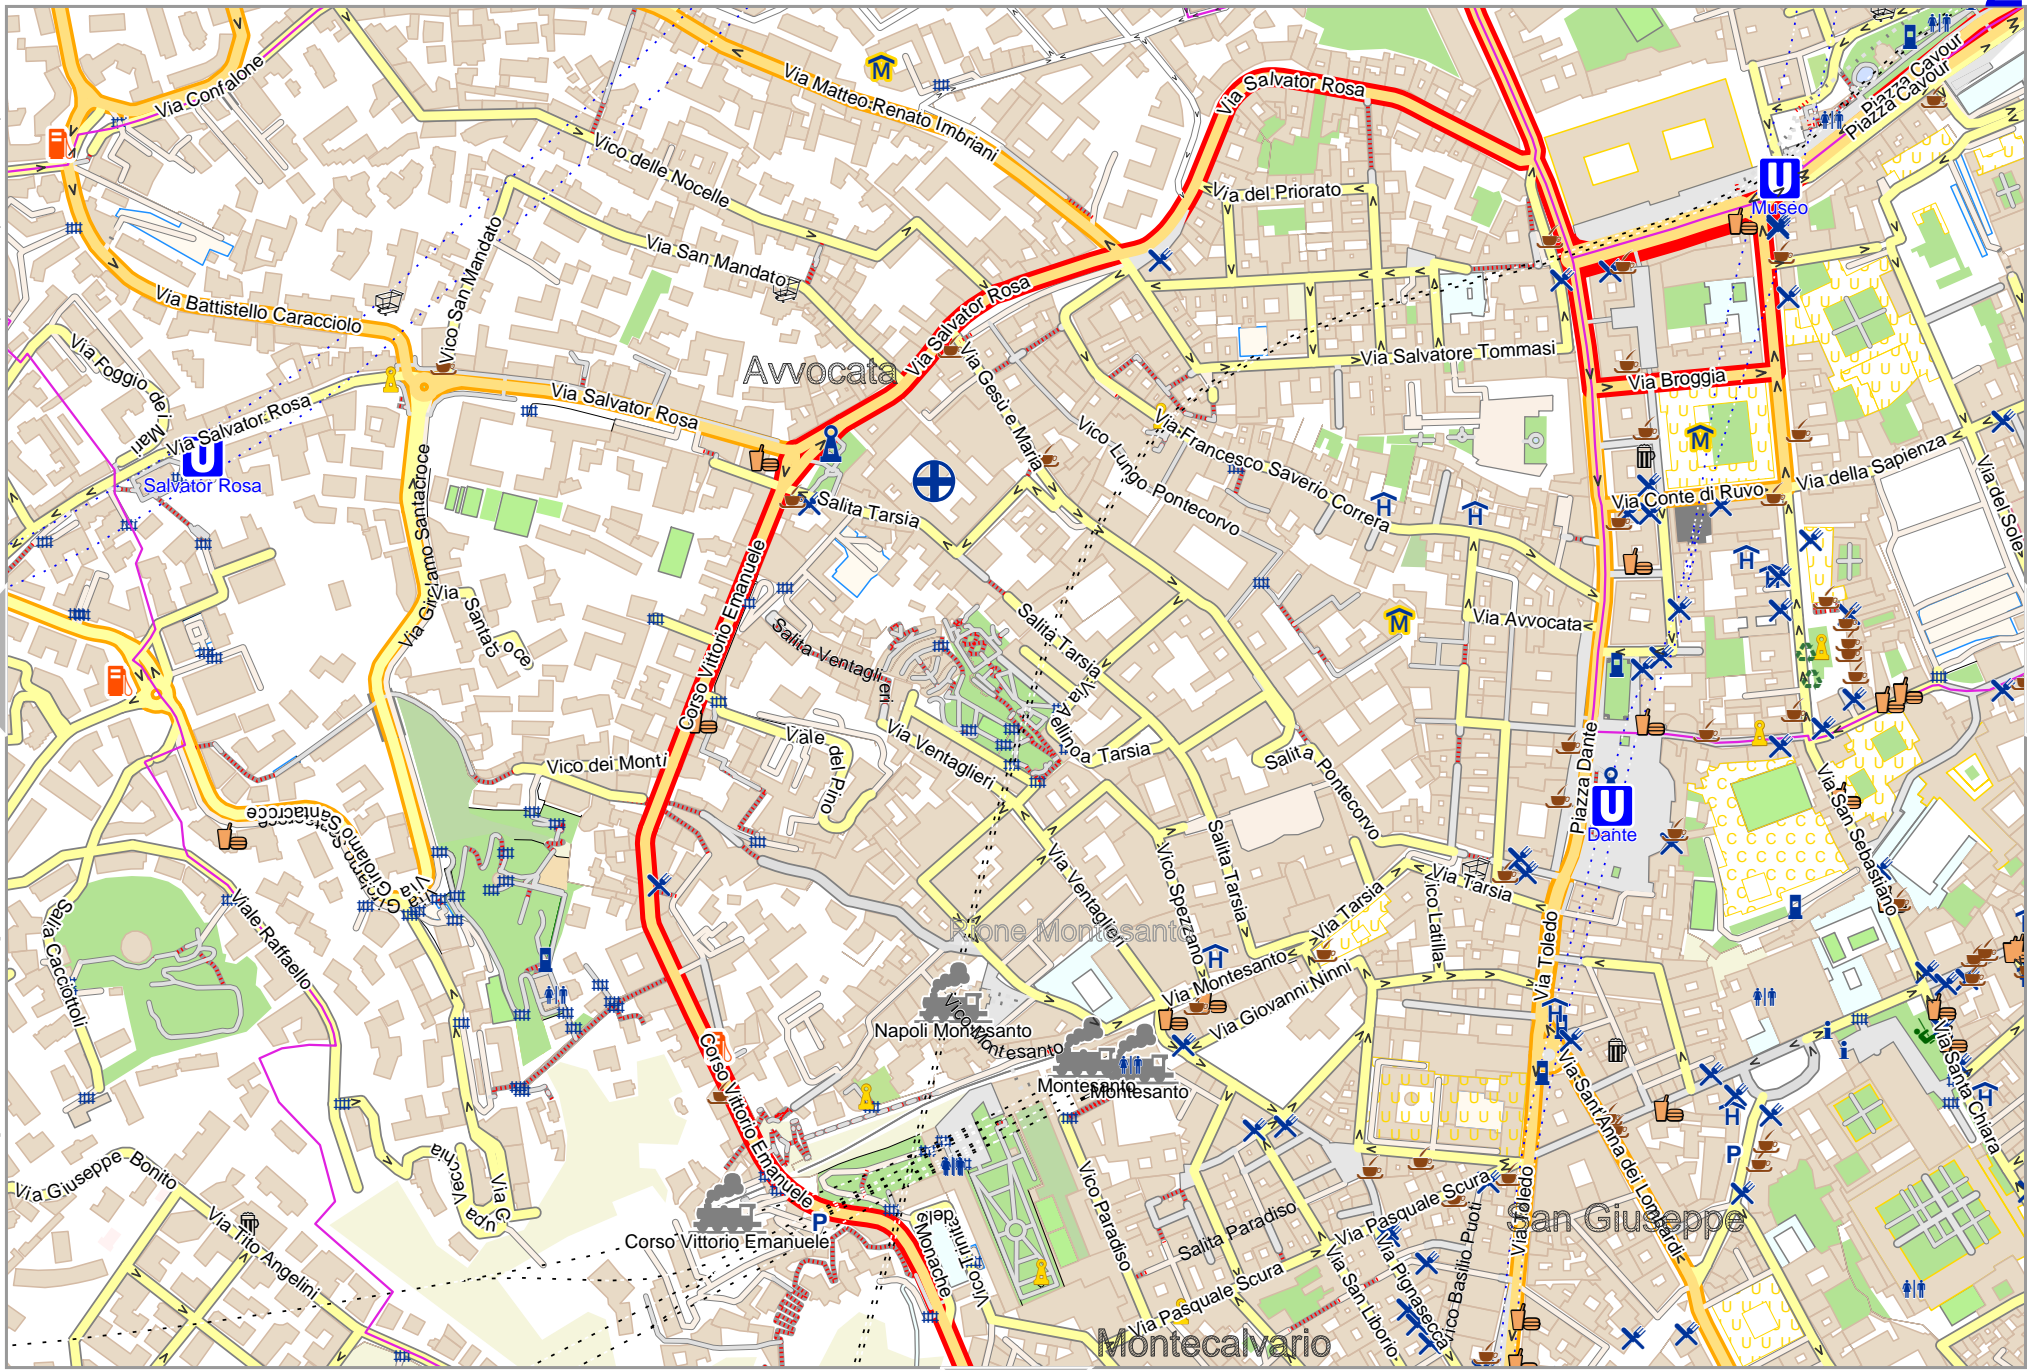

NAPOLI

Map data © OpenStreetMap contributors

lon 14.21602 lat 40.84492 [nom. scale = 1 / 6000]

1

lon 14.23501 lat 40.85465

pdfmap, 20241206, 145641, NAPOLI_14.2445, 40.8400, 518.pdf

2

0 100 m 600 m

NAPOLI

Map data © OpenStreetMap contributors

lon 14.25401 lat 40.85465

pdfmap_20241206_145641_NAPOLI_14.2445_40.8400_518.pdf

lon 14.23501 lat 40.84492 [nom. scale = 1 / 6000]

0 100 m 600 m

NAPOLI

Map data © OpenStreetMap contributors

lon 14.21602 lat 40.83520 [nom. scale = 1 / 6000]

lon 14.23501 lat 40.84492

pdfmap, 20241206 145641 NAPOLI_14.2445_40.8400_518.pdf

0 100 m 600 m

NAPOLI

Map data © OpenStreetMap contributors

lon 14.23501 lat 40.83520 [nom. scale = 1 / 6000]

lon 14.25401 lat 40.82547 [nom. scale = 1 / 6000]

pdfmap_20241206_145641__NAPOLI_14.2445_40.8400_518.pdf

0 100 m 600 m