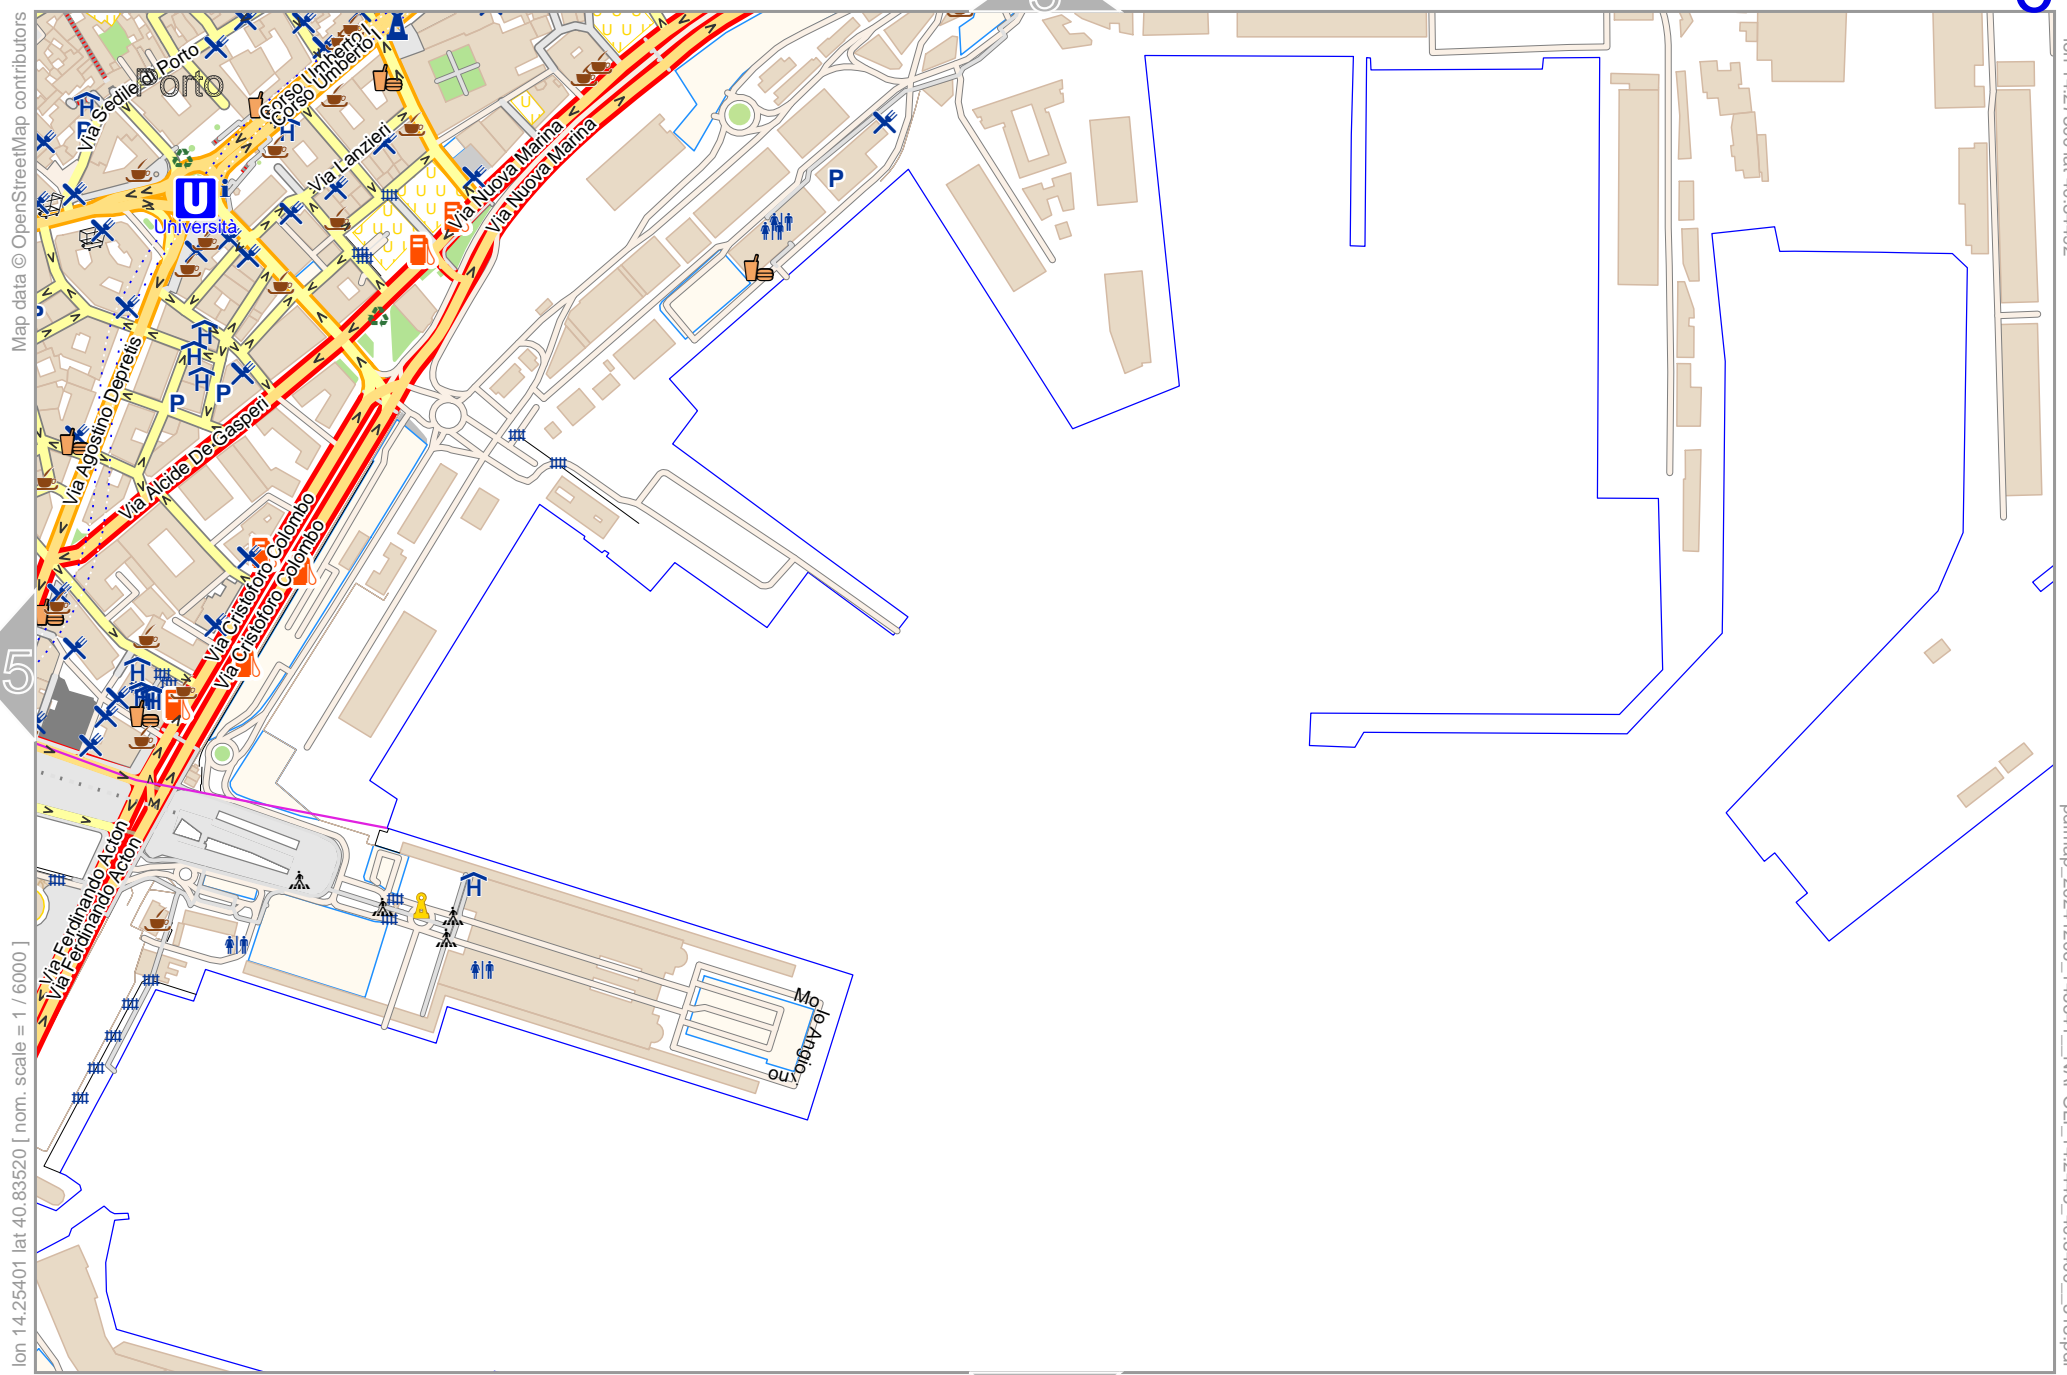

NAPOLI

Map data © OpenStreetMap contributors

lon 14.21602 lat 40.84492 [nom. scale = 1 / 6000]

1

lon 14.23501 lat 40.85465

pdfmap, 20241206, 145641, NAPOLI_14.2445, 40.8400, 518.pdf

2

0 100 m 600 m

lon 14.21602 lat 40.83520 [nom. scale = 1 / 6000]

lon 14.23501 lat 40.84492

pdfmap, 20241206 145641 NAPOLI_14.2445_40.8400_518.pdf

0 100 m 600 m

NAPOLI

Map data © OpenStreetMap contributors

lon 14.23501 lat 40.83520 [nom. scale = 1 / 6000]

lon 14.23501 lat 40.84492

pdfmap, 2024 1206 145641 NAPOLI 14.2445 40.8400 518.pdf

0 100 m 600 m

NAPOLI

NAPOLI

6

Map data © OpenStreetMap contributors

lon 14.27300 lat 40.83520

lon 14.25401 lat 40.82547 [nom. scale = 1 / 6000]

pdfmap_20241206_145641__NAPOLI_14.2445_40.8400_518.pdf

0 100 m 600 m