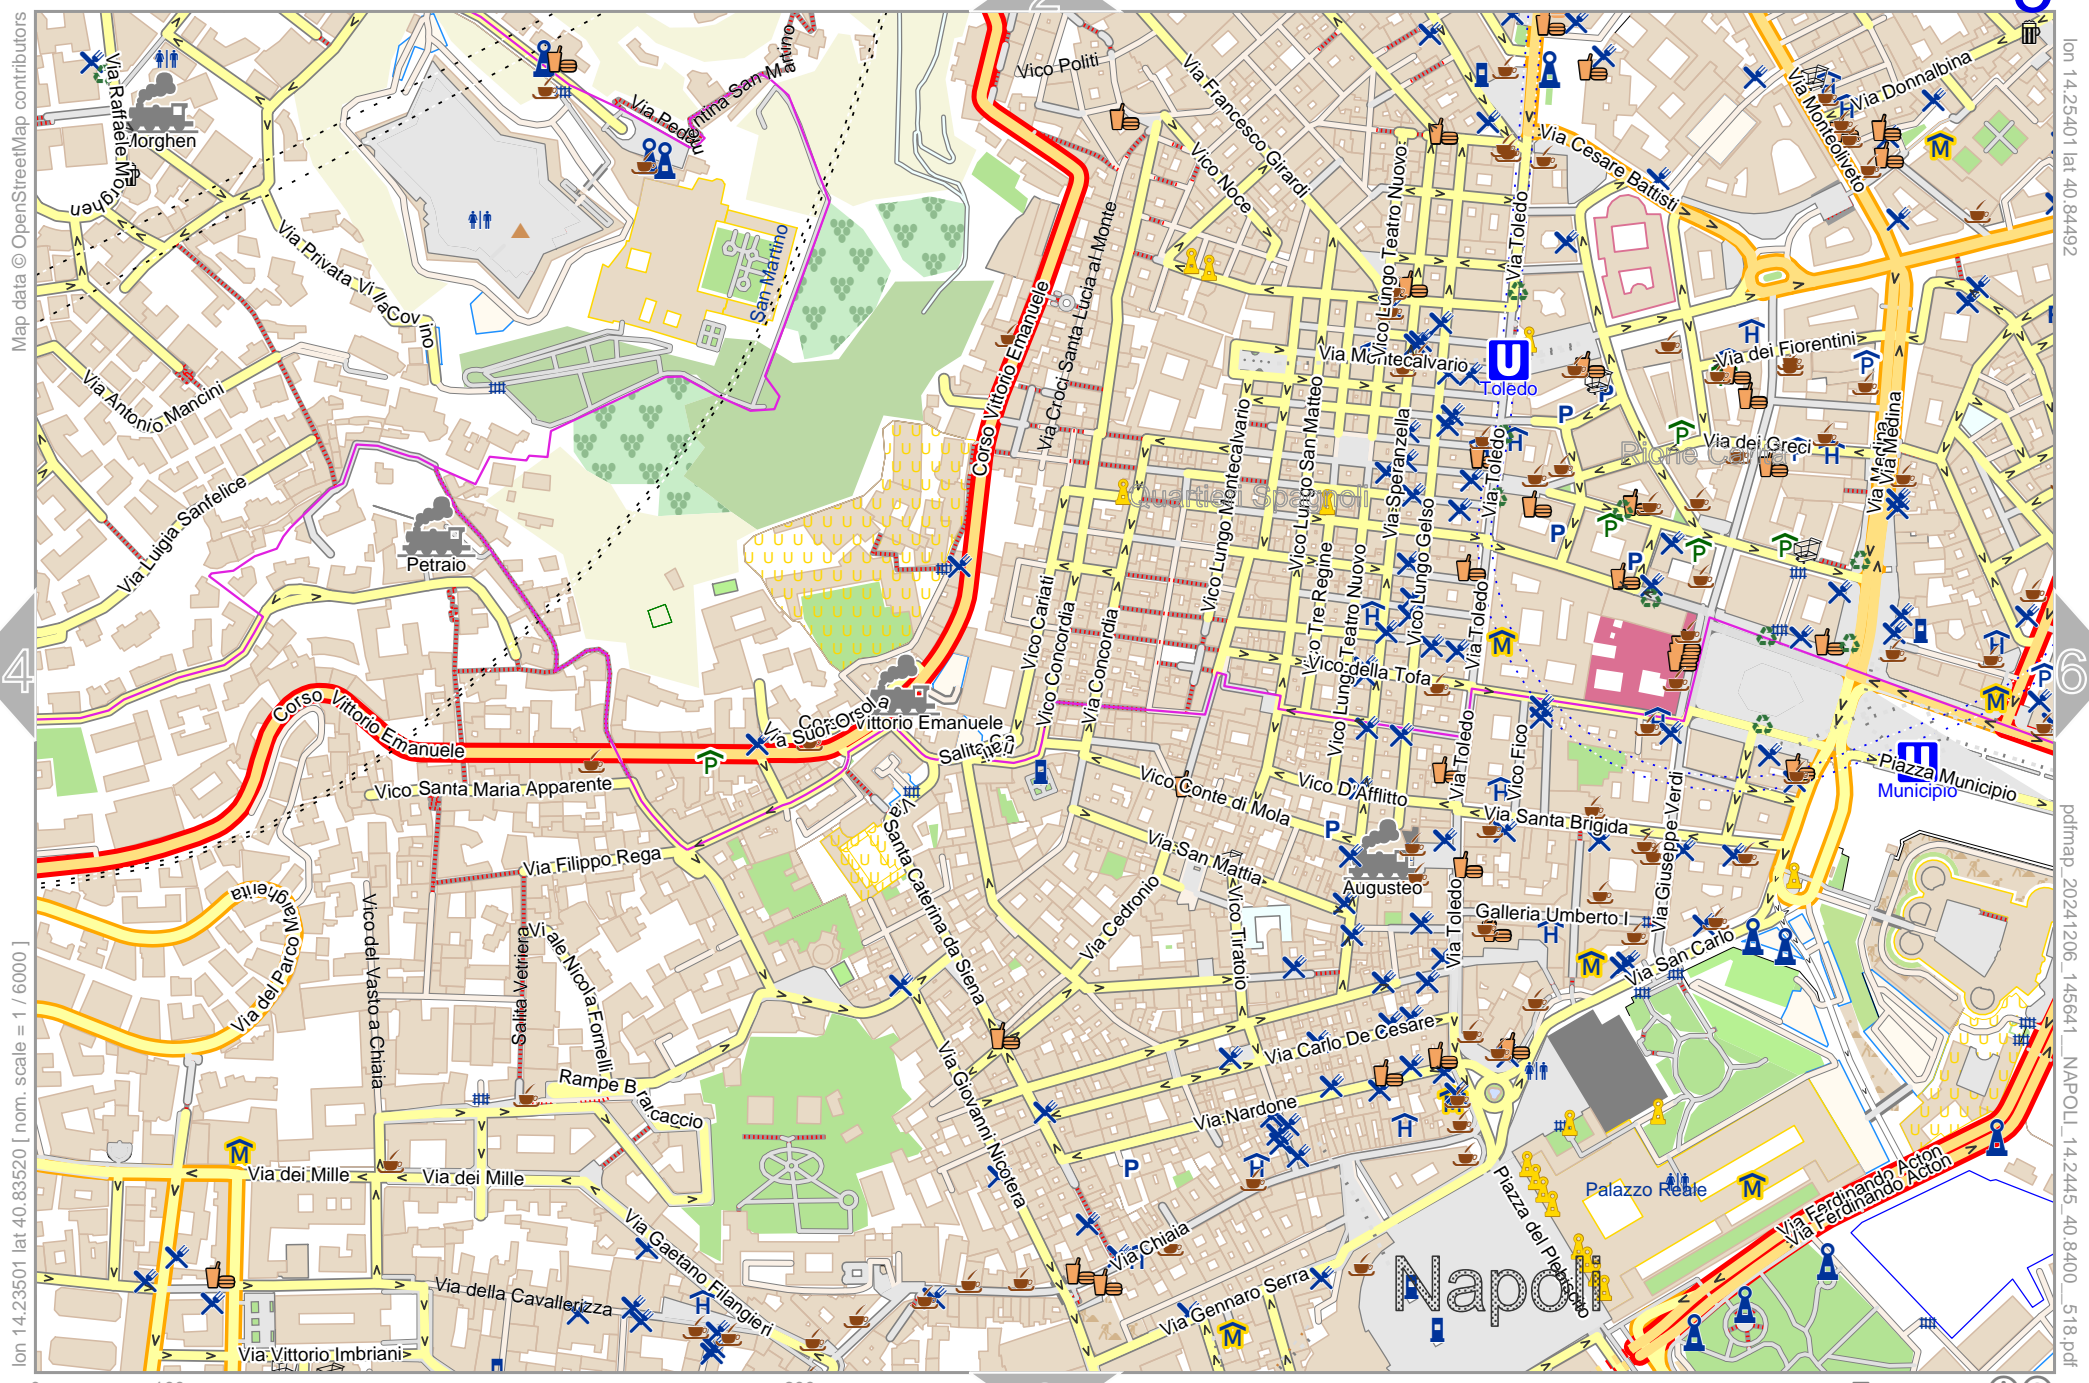

NAPOLI

Map data © OpenStreetMap contributors

lon 14.25401 lat 40.85465

pdfmap_20241206_145641_NAPOLI_14.2445_40.8400_518.pdf

lon 14.23501 lat 40.84492 [nom. scale = 1 / 6000]

0 100 m 600 m

NAPOLI

Map data © OpenStreetMap contributors

lon 14.21602 lat 40.83520 [nom. scale = 1 / 6000]

lon 14.23501 lat 40.84492

pdfmap, 20241206 145641 NAPOLI_14.2445_40.8400_518.pdf

0 100 m 600 m

NAPOLI

Map data © OpenStreetMap contributors

lon 14.23501 lat 40.83520 [nom. scale = 1 / 6000]

lon 14.23501 lat 40.84492

pdfmap, 2024 1206 145641 NAPOLI 14.2445 40.8400 518.pdf

0 100 m 600 m

NAPOLI

NAPOLI

6

Map data © OpenStreetMap contributors

lon 14.27300 lat 40.83520

lon 14.25401 lat 40.82547 [nom. scale = 1 / 6000]

pdfmap_20241206_145641__NAPOLI_14.2445_40.8400_518.pdf

0 100 m 600 m