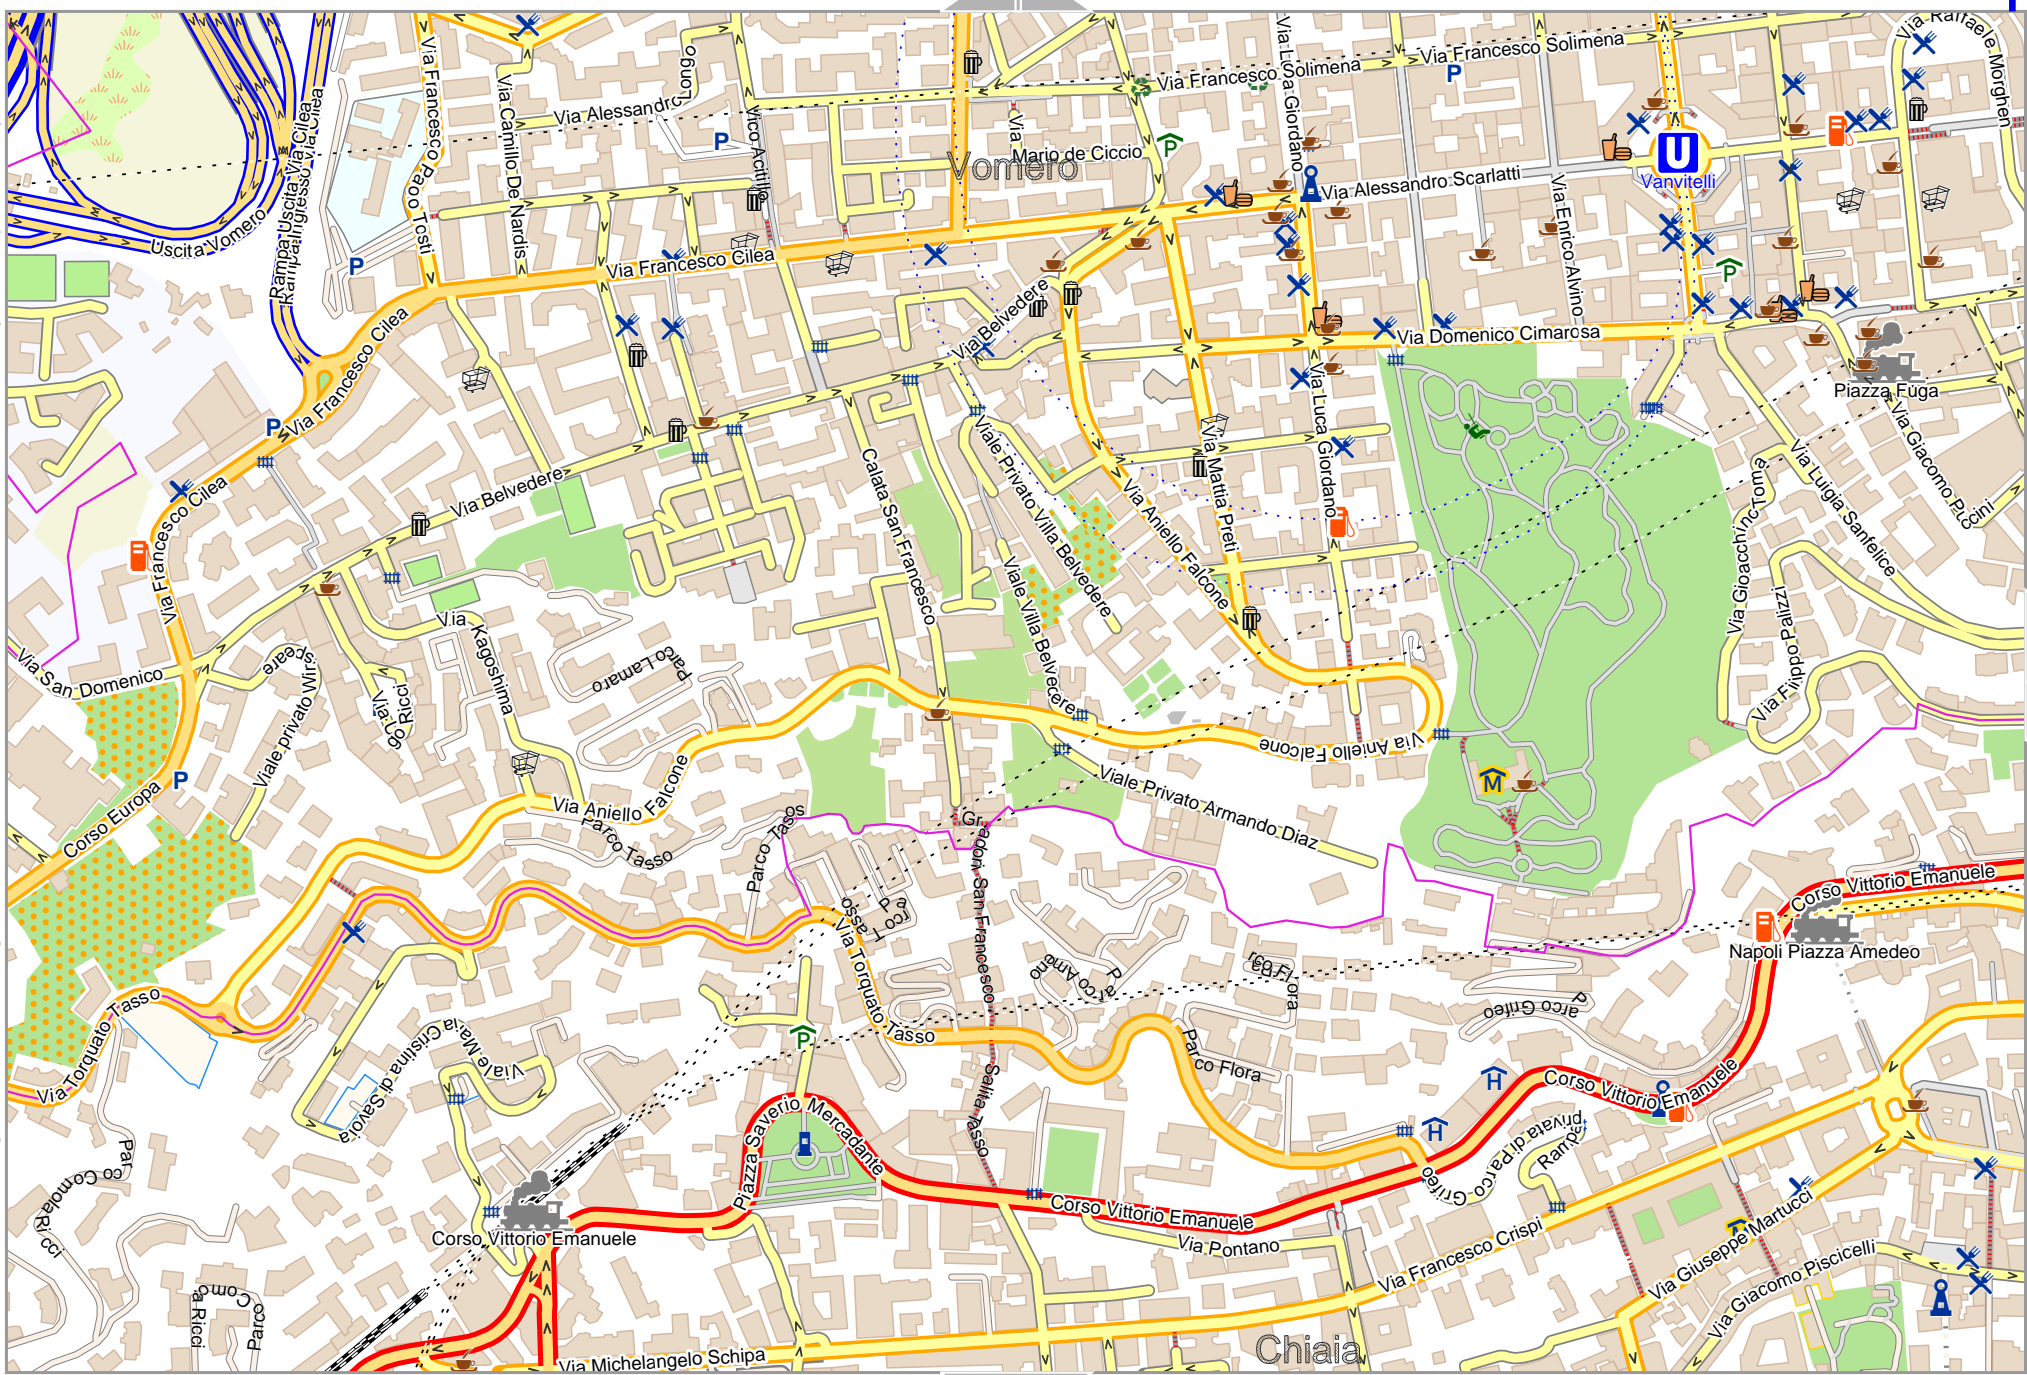

NAPOLI

Map data © OpenStreetMap contributors

lon 14.25401 lat 40.85465

pdfmap_20241206_145641_NAPOLI_14.2445_40.8400_518.pdf

lon 14.23501 lat 40.84492 [nom. scale = 1 / 6000]

0 100 m 600 m

NAPOLI

Map data © OpenStreetMap contributors

lon 14.21602 lat 40.83520 [nom. scale = 1 / 6000]

lon 14.23501 lat 40.84492

pdfmap, 20241206 145641 NAPOLI_14.2445_40.8400_518.pdf

0 100 m 600 m

NAPOLI

Map data © OpenStreetMap contributors

lon 14.23501 lat 40.83520 [nom. scale = 1 / 6000]

lon 14.23501 lat 40.84492

pdfmap, 2024 1206 145641 NAPOLI 14.2445 40.8400 518.pdf

0 100 m 600 m

NAPOLI

NAPOLI

6

Map data © OpenStreetMap contributors

lon 14.27300 lat 40.83520

lon 14.25401 lat 40.82547 [nom. scale = 1 / 6000]

pdfmap_20241206_145641__NAPOLI_14.2445_40.8400_518.pdf

0 100 m 600 m