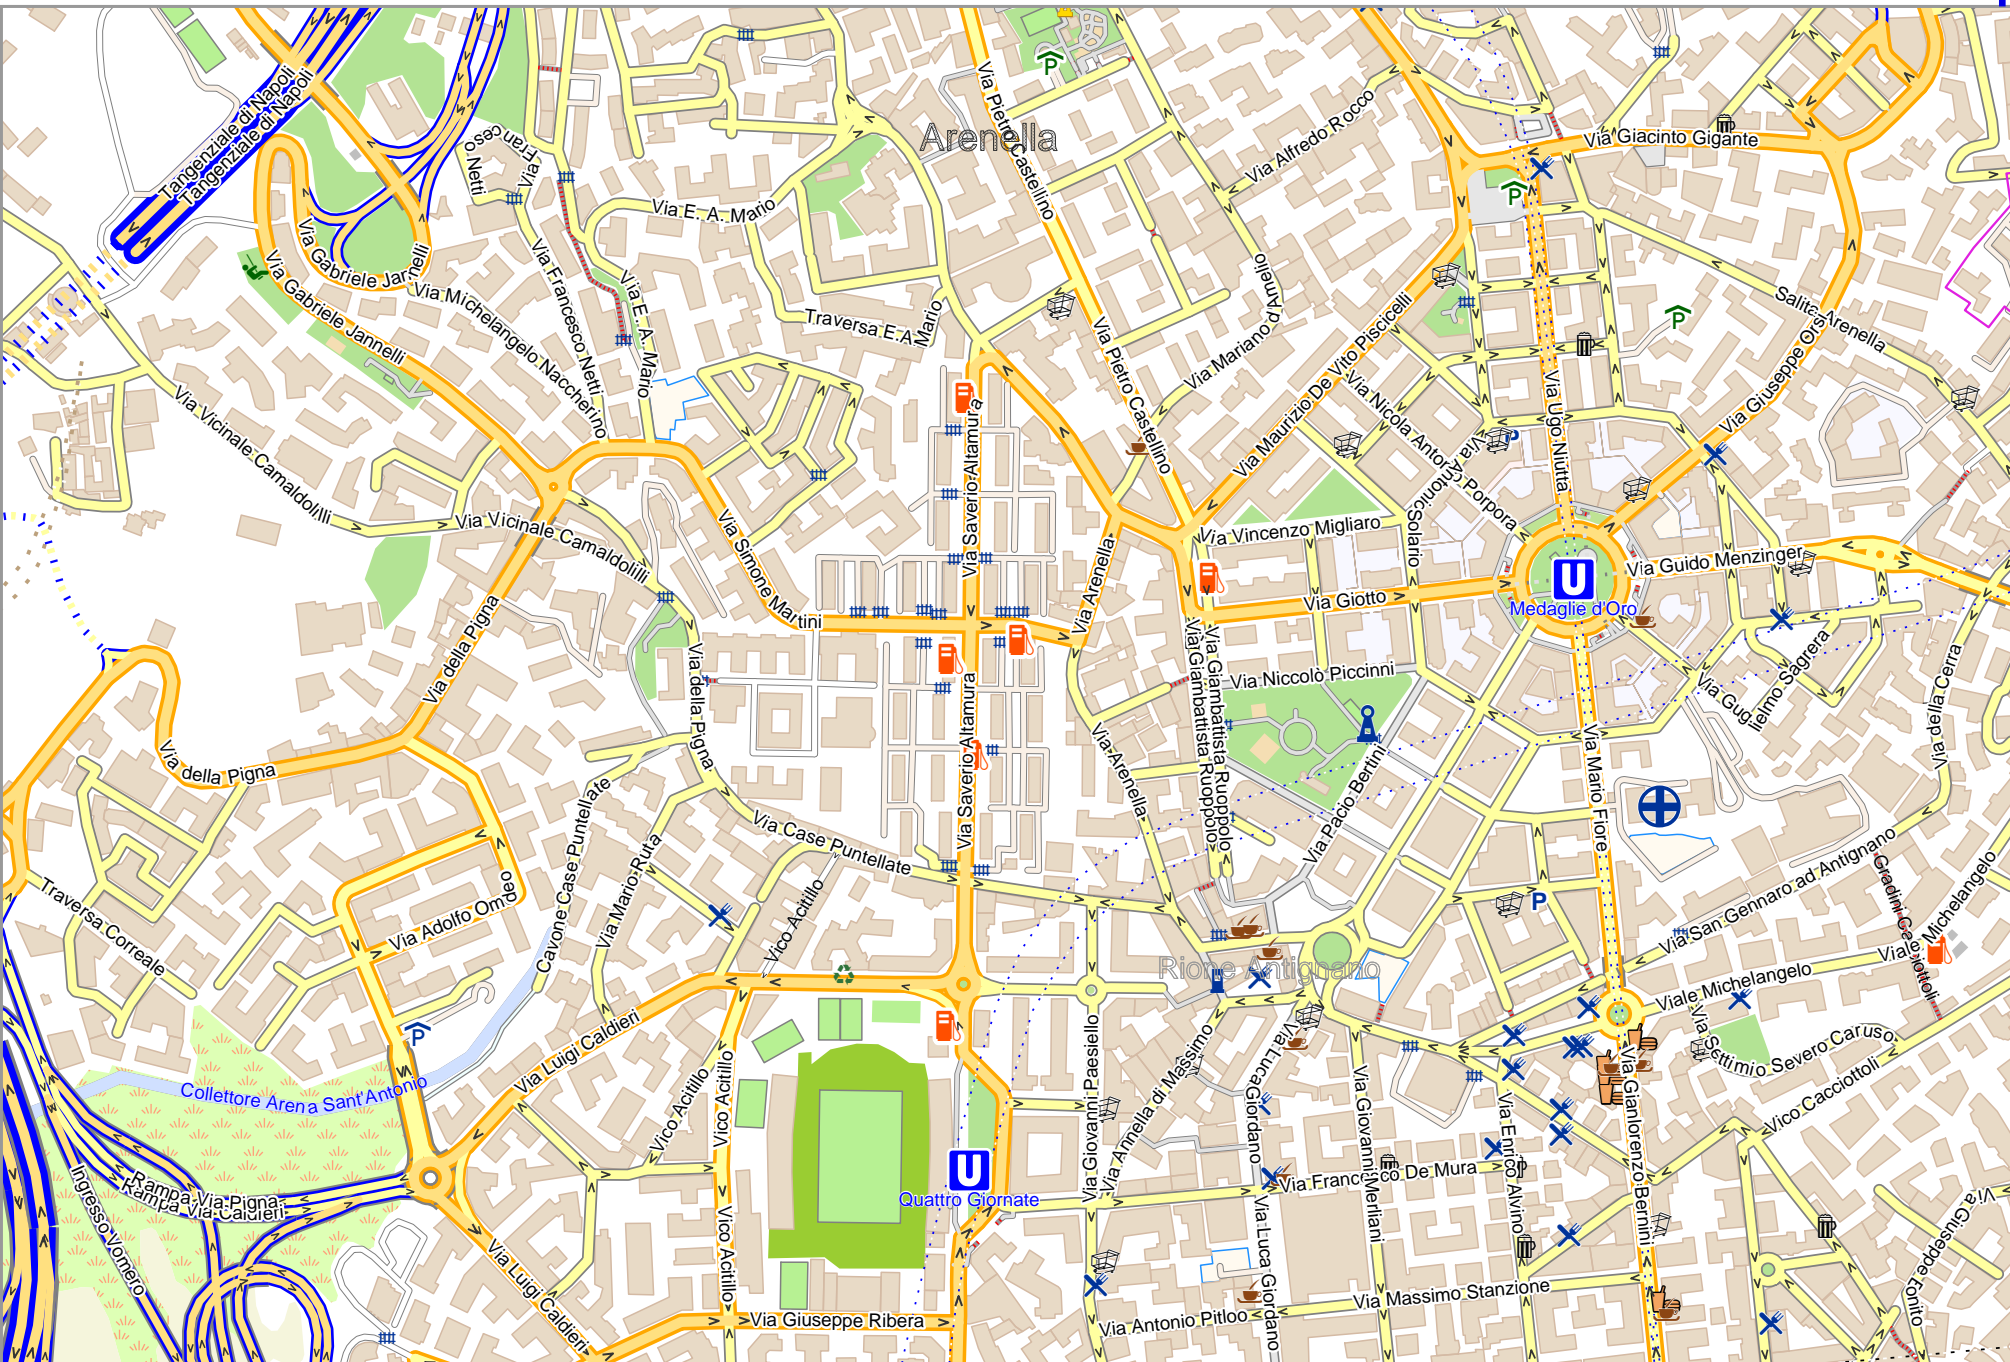

NAPOLI

Map data © OpenStreetMap contributors

lon 14.21602 lat 40.84492 [nom. scale = 1 / 6000]

1

lon 14.23501 lat 40.85465

pdfmap, 20241206, 145641, NAPOLI_14.2445, 40.8400, 518.pdf

2

0 100 m 600 m

NAPOLI

Map data © OpenStreetMap contributors

lon 14.25401 lat 40.85465

pdfmap_20241206_145641_NAPOLI_14.2445_40.8400_518.pdf

lon 14.23501 lat 40.84492 [nom. scale = 1 / 6000]

0 100 m 600 m

NAPOLI

Map data © OpenStreetMap contributors

lon 14.21602 lat 40.83520 [nom. scale = 1 / 6000]

lon 14.23501 lat 40.84492

pdfmap, 20241206 145641 NAPOLI_14.2445_40.8400_518.pdf

0 100 m 600 m

NAPOLI

Map data © OpenStreetMap contributors

lon 14.23501 lat 40.83520 [nom. scale = 1 / 6000]

lon 14.25401 lat 40.82547 [nom. scale = 1 / 6000]

pdfmap_20241206_145641__NAPOLI_14.2445_40.8400_518.pdf

0 100 m 600 m