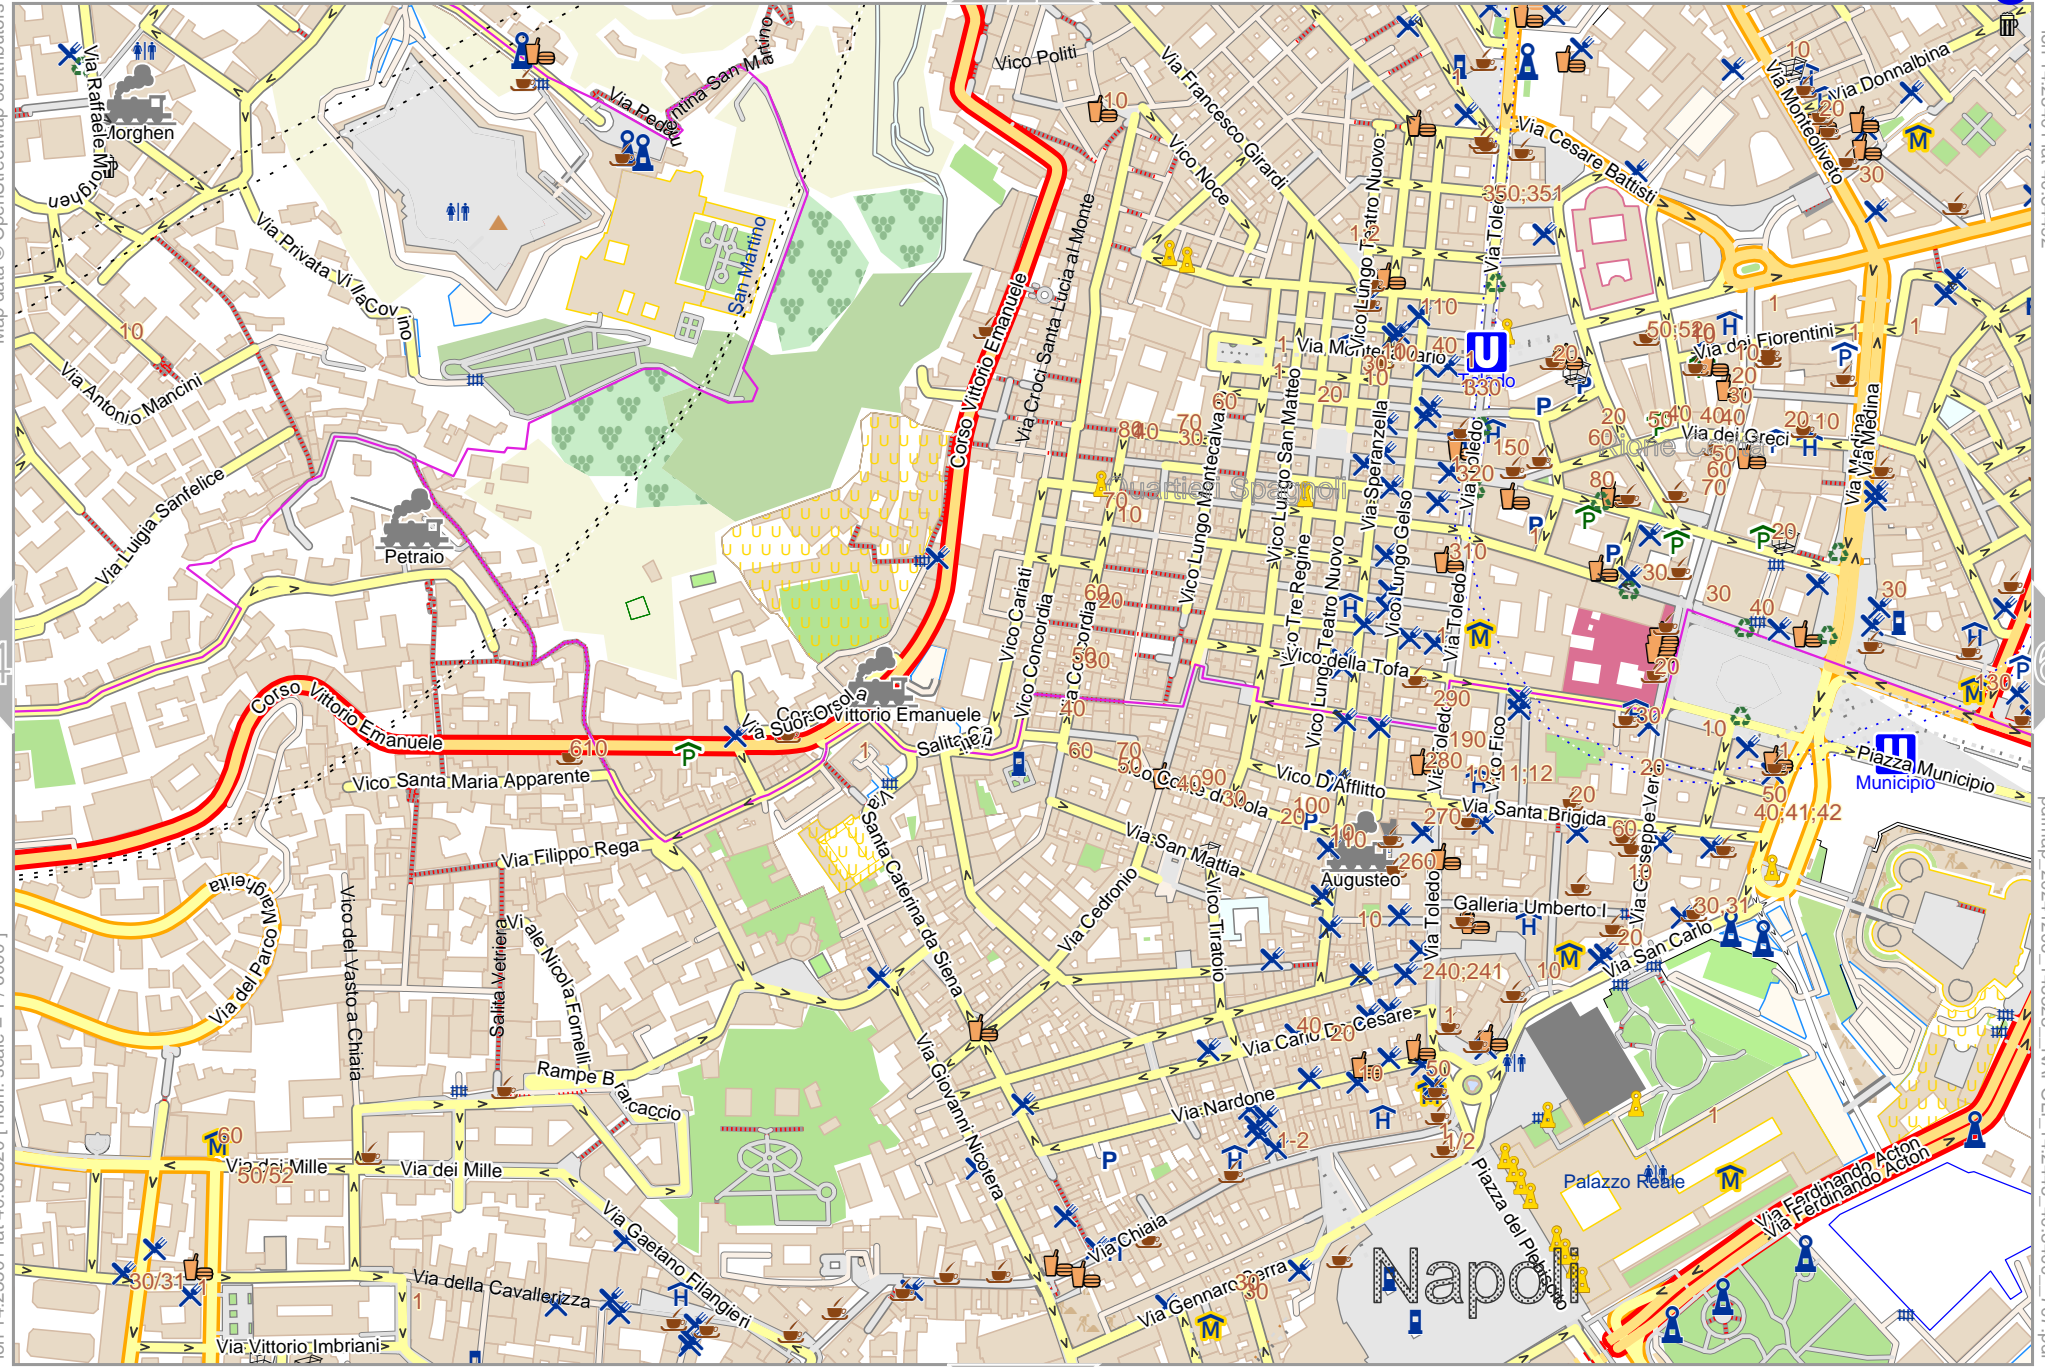

lon 14.25401 lat 40.84492 [nom. scale = 1 / 6000]

lon 14.27300 lat 40.85465

pdfmap, 2024 1206 145328 NAPOLI 14.2445 40.8400 707.pdf

NAPOLI

Map data © OpenStreetMap contributors

lon 14.21602 lat 40.83520 [nom. scale = 1 / 6000]

lon 14.23501 lat 40.84492

pdfmap, 20241206, 145328, NAPOLI_14.2445_40.8400_707.pdf

NAPOLI

Map data © OpenStreetMap contributors

lon 14.23501 lat 40.83520 [nom. scale = 1 / 6000]

lon 14.23501 lat 40.84492

pdfmap: 20241206_145328_NAPOLI_14.2345_40.8400_707.pdf

NAPOLI

Map data © OpenStreetMap contributors

lon 14.25401 lat 40.83520

lon 14.23501 lat 40.82547 [nom. scale = 1 / 6000]

pdfmap_20241206_145328_NAPOLI_14.2445_40.8400_707.pdf

0 100 m 600 m

NAPOLI

6

Map data © OpenStreetMap contributors

lon 14.27300 lat 40.83520

lon 14.25401 lat 40.82547 [nom. scale = 1 / 6000]

pdfmap_20241206_145328_NAPOLI_14.2445_40.8400_707.pdf

0 100 m 600 m