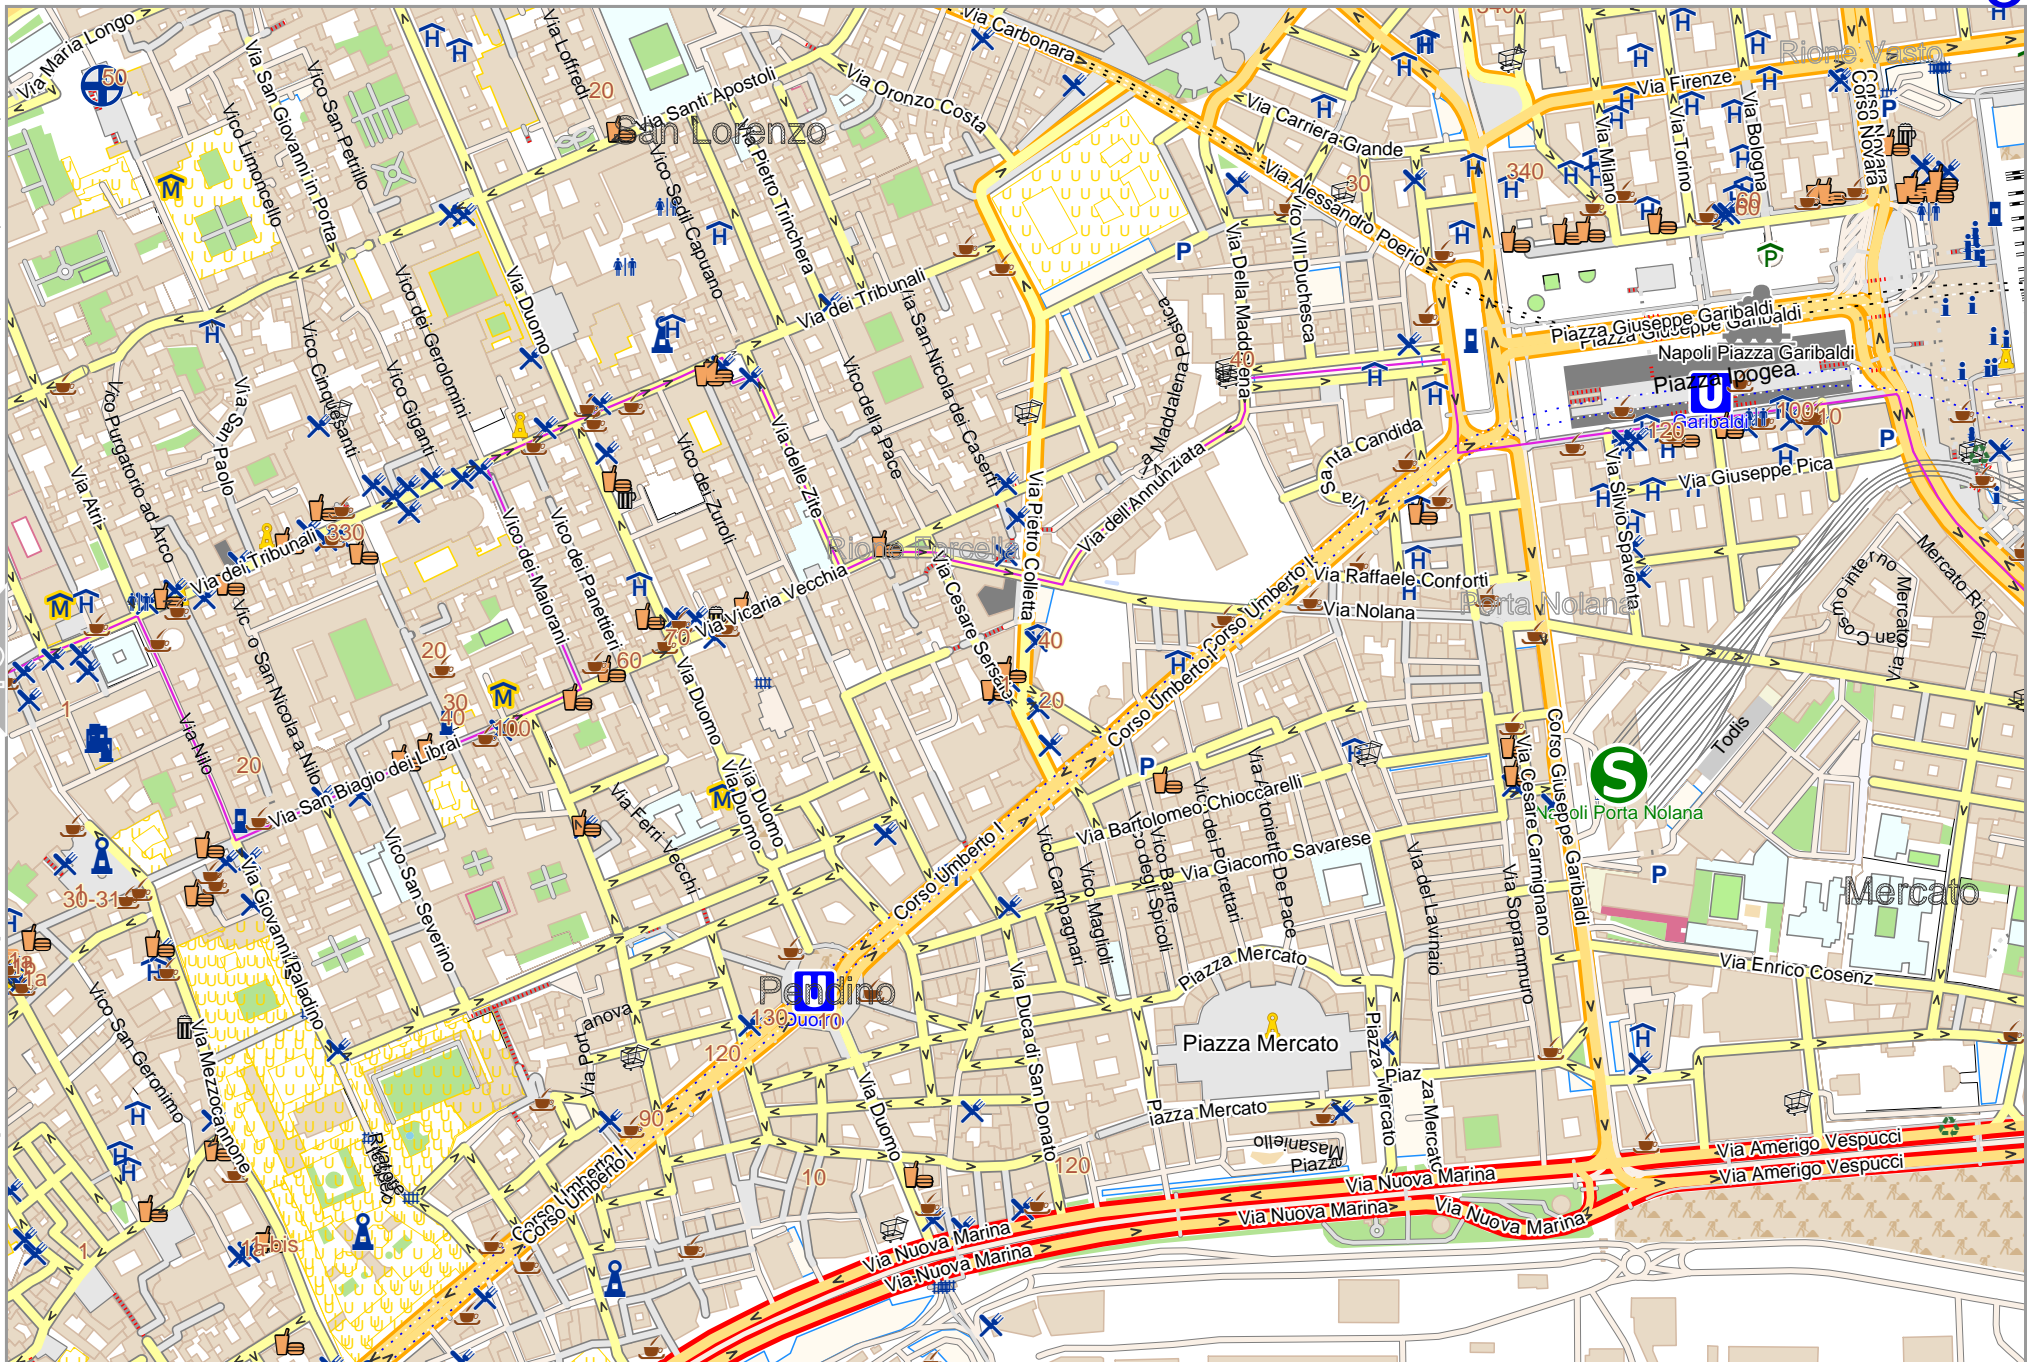

4

Map data © OpenStreetMap contributors

lon 14.25401 lat 40.85465

lon 14.23501 lat 40.84492 [nom. scale = 1 / 6000]

pdfmap, 2024 1206, 145328, NAPOLI_14.2445, 40.8400, 707.pdf

0 100 m 600 m

NAPOLI

Map data © OpenStreetMap contributors

lon 14.25401 lat 40.84492 [nom. scale = 1 / 6000]

lon 14.27300 lat 40.85465

pdfmap, 2024 1206 145328 NAPOLI 14.2445 40.8400 707.pdf

NAPOLI

Map data © OpenStreetMap contributors

lon 14.21602 lat 40.83520 [nom. scale = 1 / 6000]

NAPOLI

Map data © OpenStreetMap contributors

lon 14.25401 lat 40.83520

lon 14.23501 lat 40.82547 [nom. scale = 1 / 6000]

pdfmap_20241206_145328_NAPOLI_14.2445_40.8400_707.pdf

0 100 m 600 m

NAPOLI

6

Map data © OpenStreetMap contributors

lon 14.27300 lat 40.83520

lon 14.25401 lat 40.82547 [nom. scale = 1 / 6000]

pdfmap_20241206_145328_NAPOLI_14.2445_40.8400_707.pdf

0 100 m 600 m