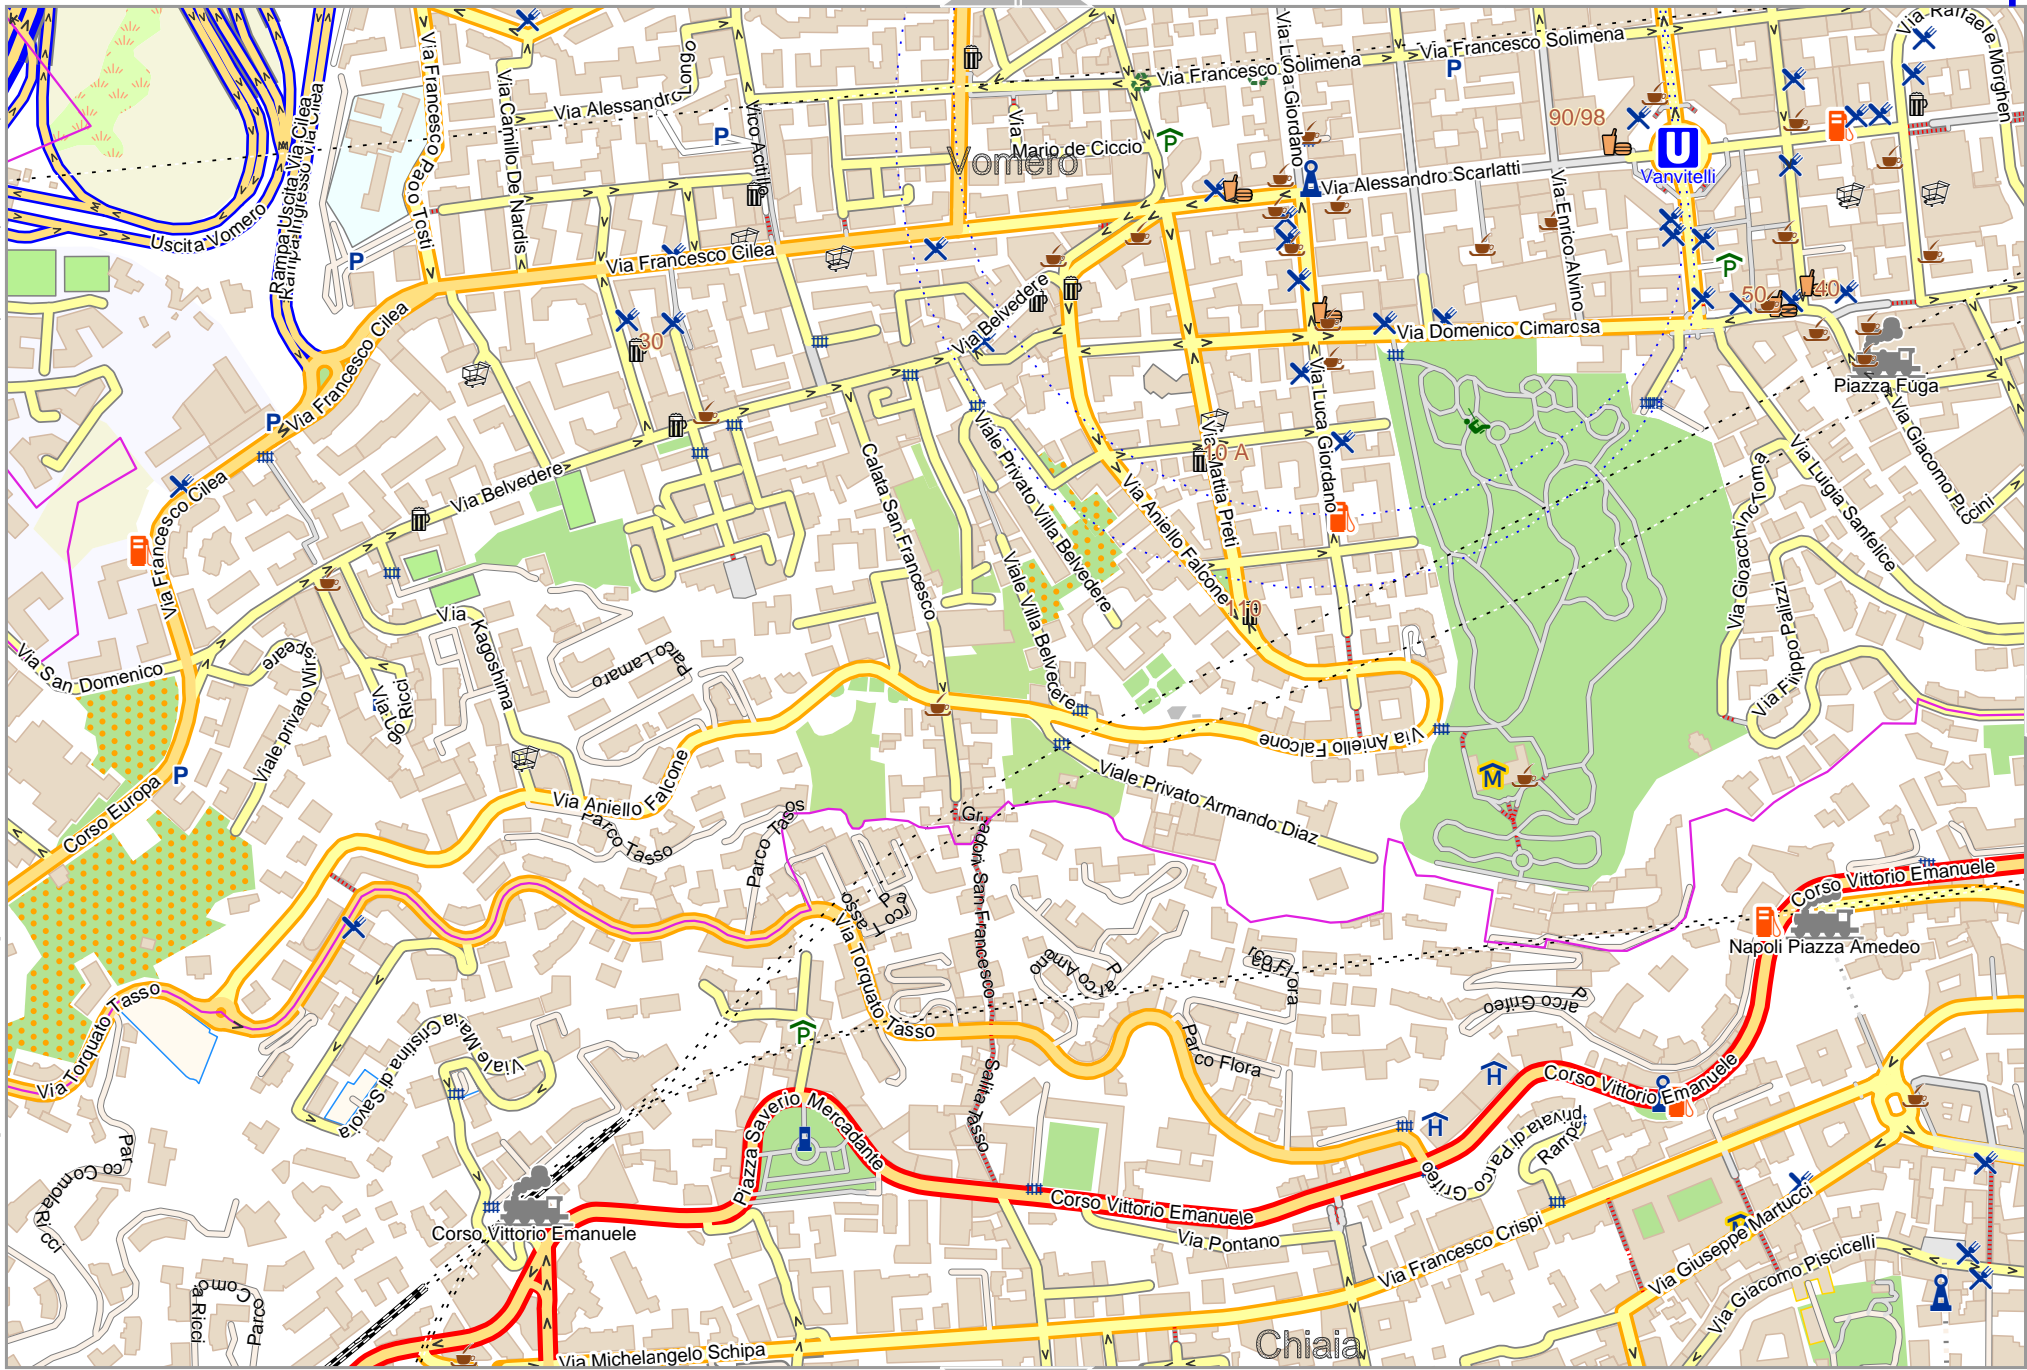

lon 14.25401 lat 40.84492 [nom. scale = 1 / 6000]

lon 14.27300 lat 40.85465

pdfmap, 2024 1206 145328 NAPOLI 14.2445 40.8400 707.pdf

NAPOLI

Map data © OpenStreetMap contributors

lon 14.21602 lat 40.83520 [nom. scale = 1 / 6000]

lon 14.23501 lat 40.84492

pdfmap, 20241206, 145328, NAPOLI_14.2445_40.8400_707.pdf

NAPOLI

Map data © OpenStreetMap contributors

lon 14.23501 lat 40.83520 [nom. scale = 1 / 6000]

lon 14.23501 lat 40.84492

pdfmap: 20241206_145328_NAPOLI_14.2345_40.8400_707.pdf

NAPOLI

Map data © OpenStreetMap contributors

lon 14.25401 lat 40.83520

lon 14.23501 lat 40.82547 [nom. scale = 1 / 6000]

pdfmap_20241206_145328_NAPOLI_14.2445_40.8400_707.pdf

0 100 m 600 m

NAPOLI

6

Map data © OpenStreetMap contributors

lon 14.27300 lat 40.83520

lon 14.25401 lat 40.82547 [nom. scale = 1 / 6000]

pdfmap_20241206_145328_NAPOLI_14.2445_40.8400_707.pdf

0 100 m 600 m