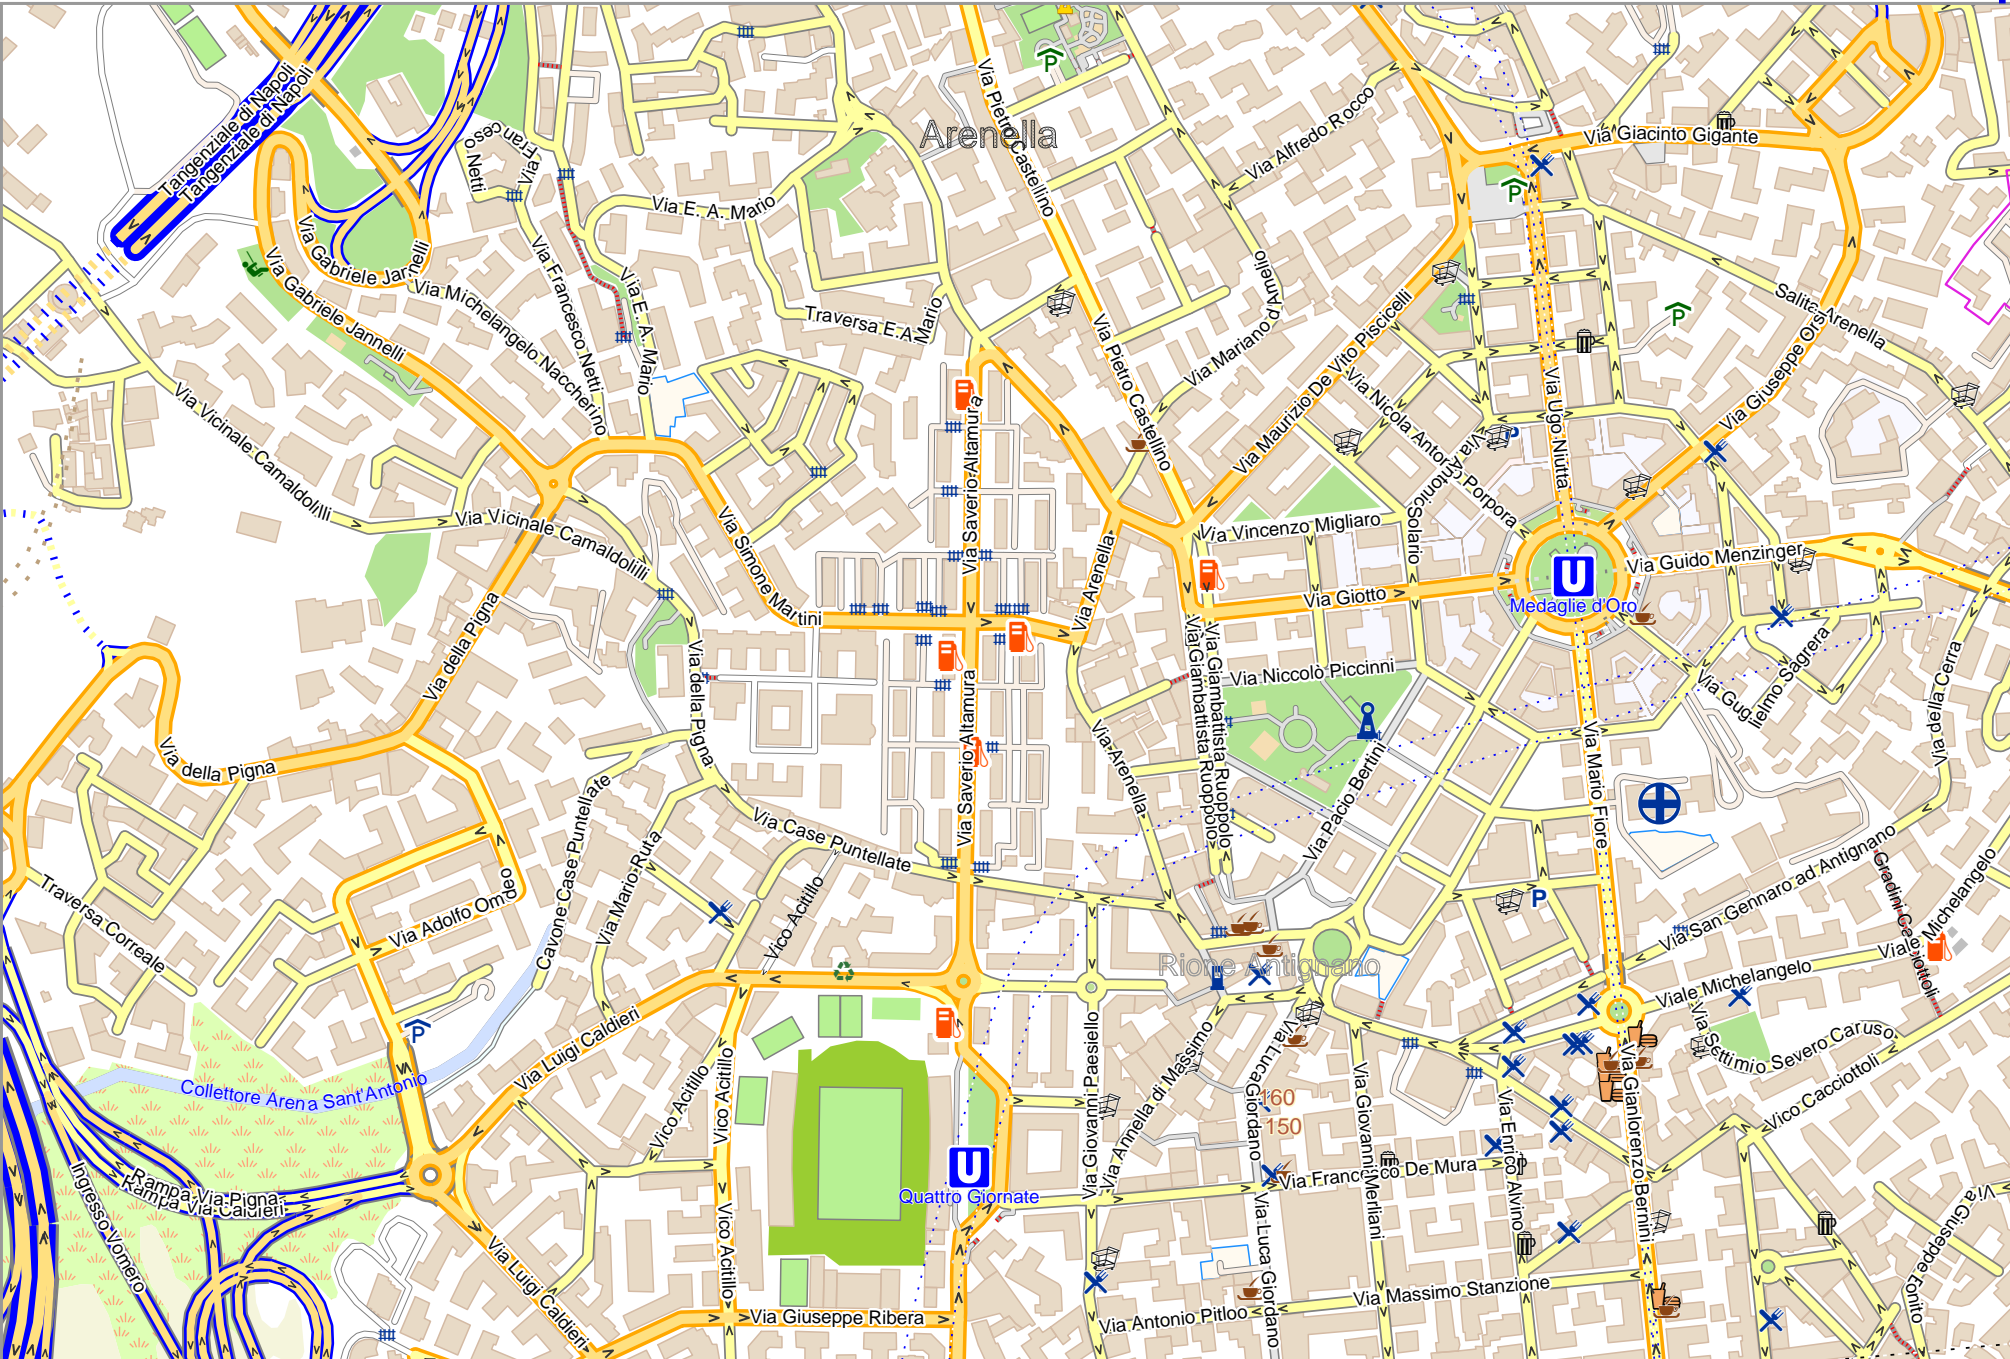

NAPOLI

Map data © OpenStreetMap contributors

lon 14.21602 lat 40.84492 [nom. scale = 1 / 6000]

0 100 m 600 m

lon 14.23501 lat 40.85465

pdfmap: 20241206_145328_NAPOLI_14.2445_40.8400_707.pdf

1

2

lon 14.25401 lat 40.84492 [nom. scale = 1 / 6000]

lon 14.27300 lat 40.85465

pdfmap, 2024 1206 145328 NAPOLI 14.2445 40.8400 707.pdf

NAPOLI

Map data © OpenStreetMap contributors

lon 14.21602 lat 40.83520 [nom. scale = 1 / 6000]

NAPOLI

Map data © OpenStreetMap contributors

lon 14.25401 lat 40.83520

lon 14.23501 lat 40.82547 [nom. scale = 1 / 6000]

pdfmap_20241206_145328_NAPOLI_14.2445_40.8400_707.pdf

0 100 m 600 m

NAPOLI

6

Map data © OpenStreetMap contributors

lon 14.27300 lat 40.83520

lon 14.25401 lat 40.82547 [nom. scale = 1 / 6000]

pdfmap_20241206_145328_NAPOLI_14.2445_40.8400_707.pdf

0 100 m 600 m