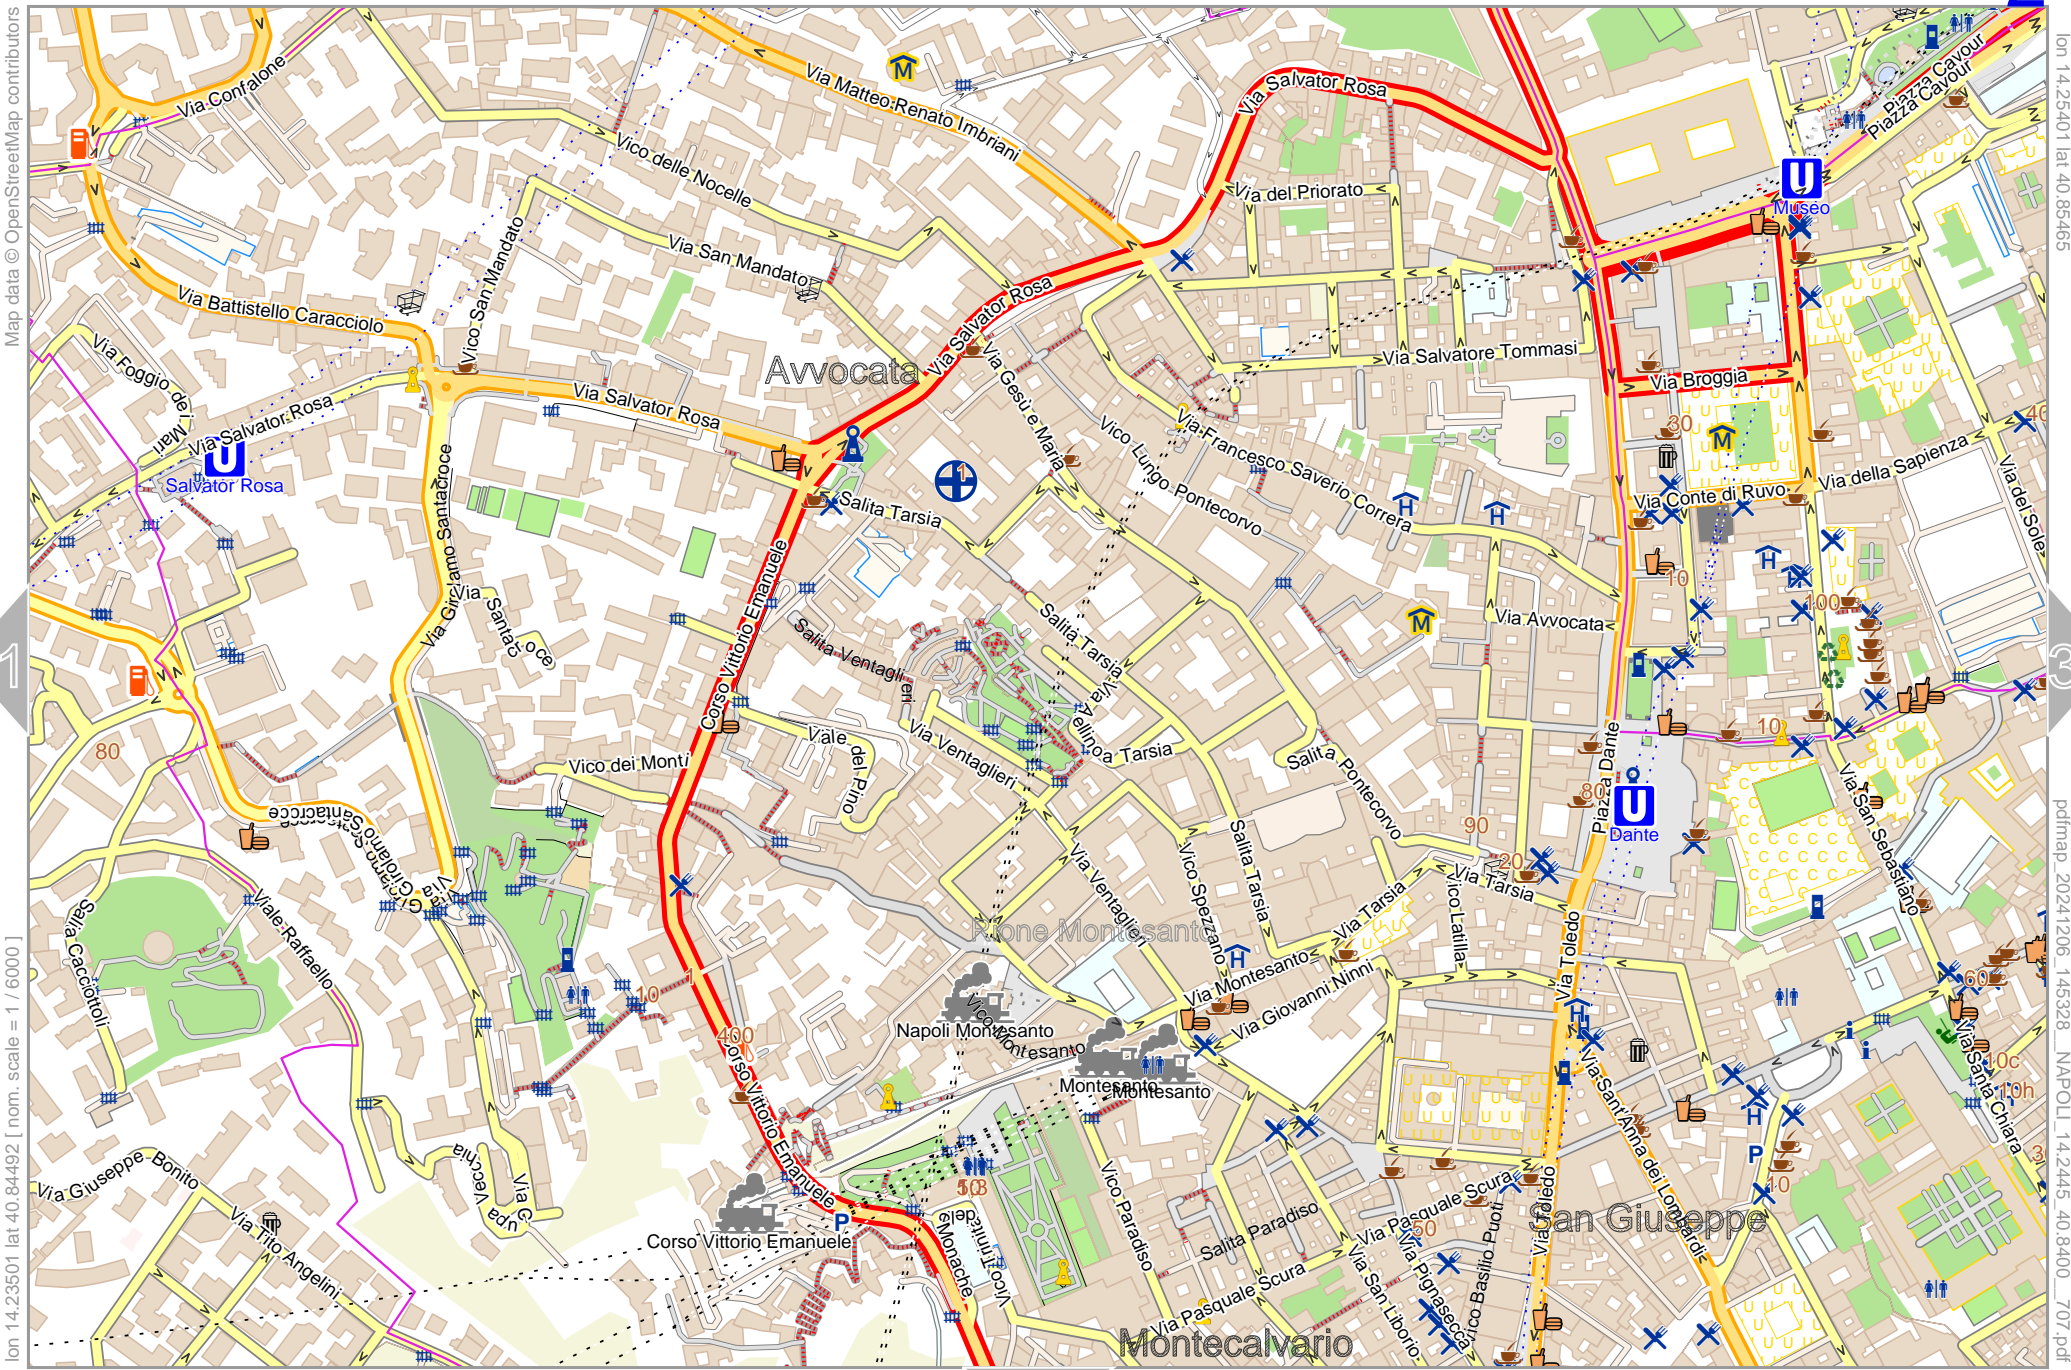

NAPOLI

Map data © OpenStreetMap contributors

lon 14.21602 lat 40.84492 [nom. scale = 1 / 6000]

0 100 m 600 m

lon 14.23501 lat 40.85465

pdfmap: 20241206_145328_NAPOLI_14.2445_40.8400_707.pdf

1

2

4

Map data © OpenStreetMap contributors

lon 14.25401 lat 40.85465

lon 14.23501 lat 40.84492 [nom. scale = 1 / 6000]

pdfmap, 2024 1206, 145328, NAPOLI_14.2445, 40.8400, 707.pdf

0 100 m 600 m

NAPOLI

Map data © OpenStreetMap contributors

lon 14.25401 lat 40.84492 [nom. scale = 1 / 6000]

lon 14.27300 lat 40.85465

pdfmap, 2024 1206 145328 NAPOLI 14.2445 40.8400 707.pdf

NAPOLI

Map data © OpenStreetMap contributors

lon 14.21602 lat 40.83520 [nom. scale = 1 / 6000]

Map data © OpenStreetMap contributors

lon 14.27300 lat 40.83520

lon 14.25401 lat 40.82547 [nom. scale = 1 / 6000]

pdfmap_20241206_145328_NAPOLI_14.2445_40.8400_707.pdf

0 100 m 600 m