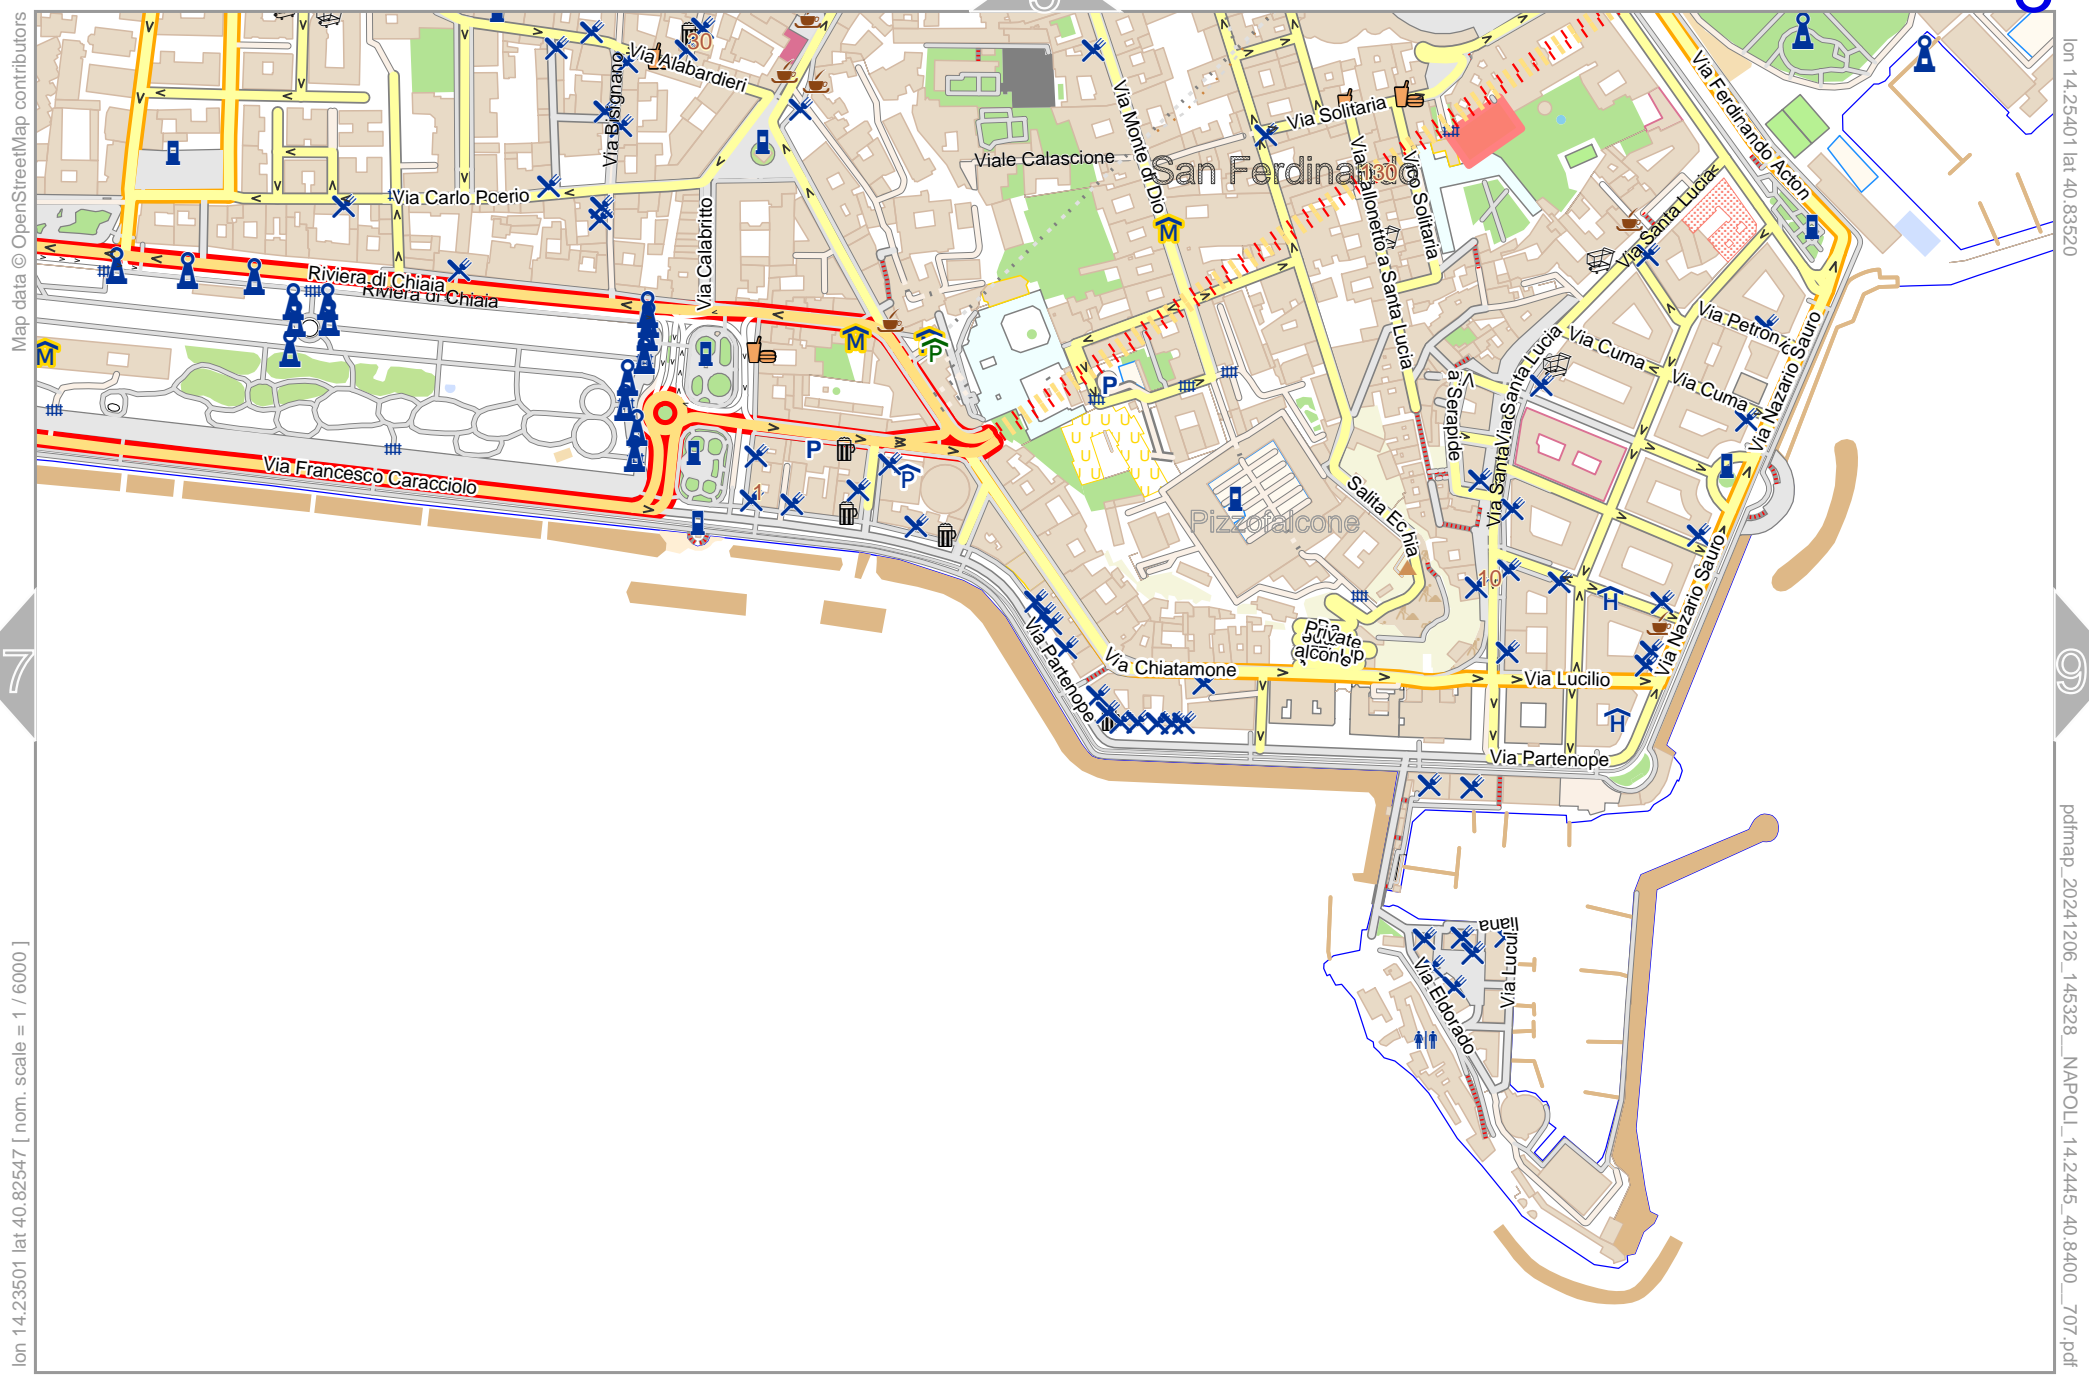

lon 14.25401 lat 40.84492 [nom. scale = 1 / 6000]

lon 14.27300 lat 40.85465

pdfmap, 2024 1206 145328 NAPOLI 14.2445 40.8400 707.pdf

NAPOLI

Map data © OpenStreetMap contributors

lon 14.21602 lat 40.83520 [nom. scale = 1 / 6000]

lon 14.23501 lat 40.84492

pdfmap, 20241206, 145328, NAPOLI_14.2445_40.8400_707.pdf

NAPOLI

Map data © OpenStreetMap contributors

lon 14.23501 lat 40.83520 [nom. scale = 1 / 6000]

lon 14.23501 lat 40.84492

pdfmap: 20241206_145328_NAPOLI_14.2345_40.8400_707.pdf

NAPOLI

Map data © OpenStreetMap contributors

lon 14.25401 lat 40.83520

lon 14.23501 lat 40.82547 [nom. scale = 1 / 6000]

pdfmap_20241206_145328_NAPOLI_14.2445_40.8400_707.pdf

0 100 m 600 m

NAPOLI

6

Map data © OpenStreetMap contributors

lon 14.27300 lat 40.83520

lon 14.25401 lat 40.82547 [nom. scale = 1 / 6000]

pdfmap_20241206_145328_NAPOLI_14.2445_40.8400_707.pdf

0 100 m 600 m