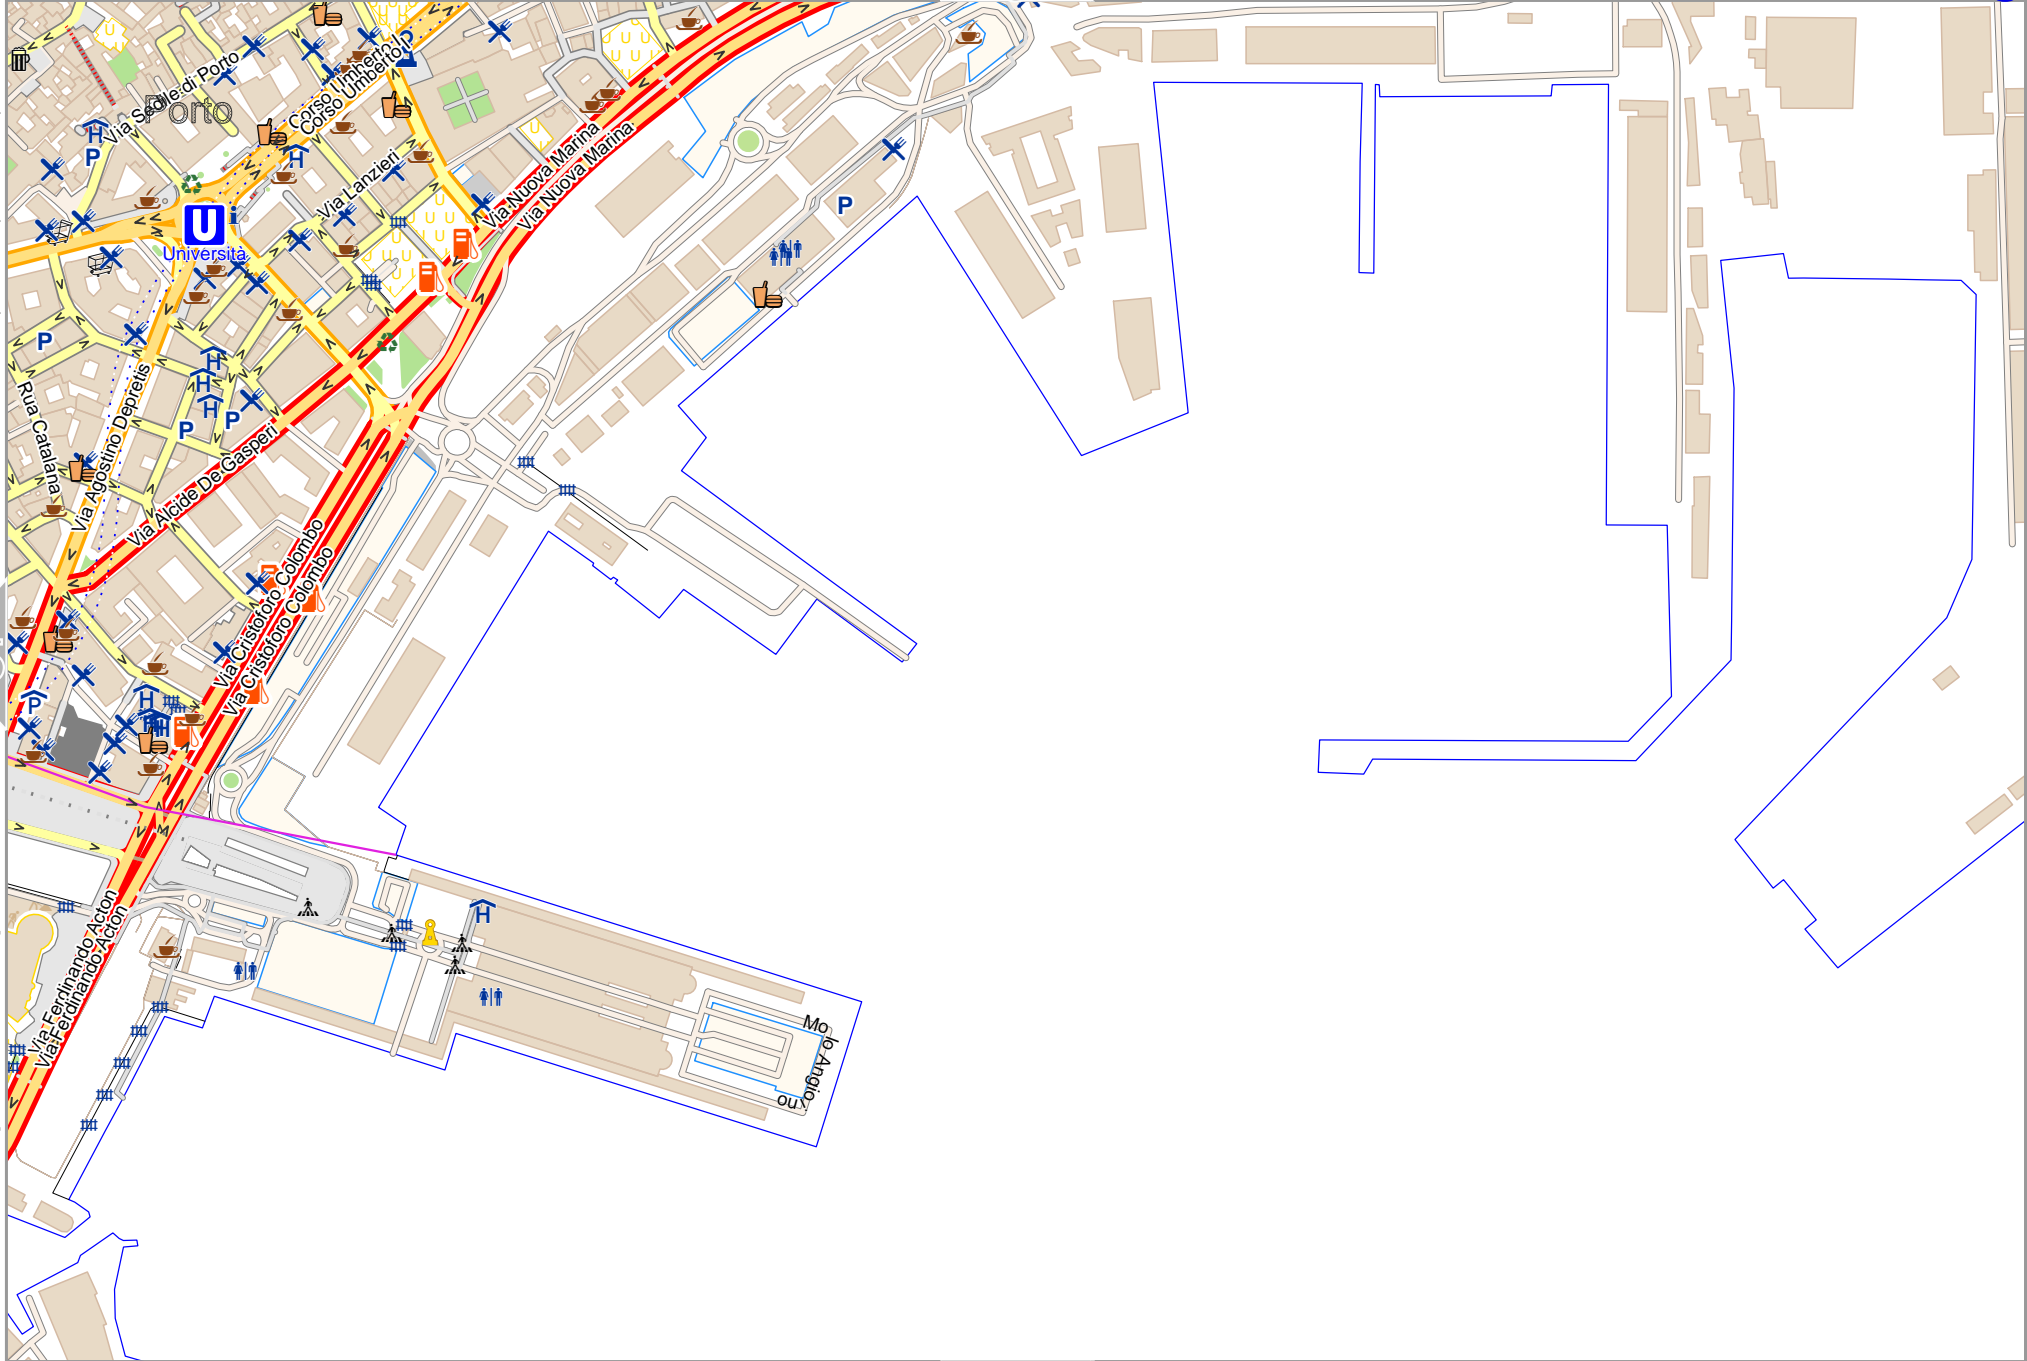

NAPOLI

Map data © OpenStreetMap contributors

lon 14.25365 lat 40.83547 [nom. scale = 1 / 6000]

lon 14.27265 lat 40.84519

pdfmap_20241206_145203_NAPOLI_14.2445_40.8400_473.pdf