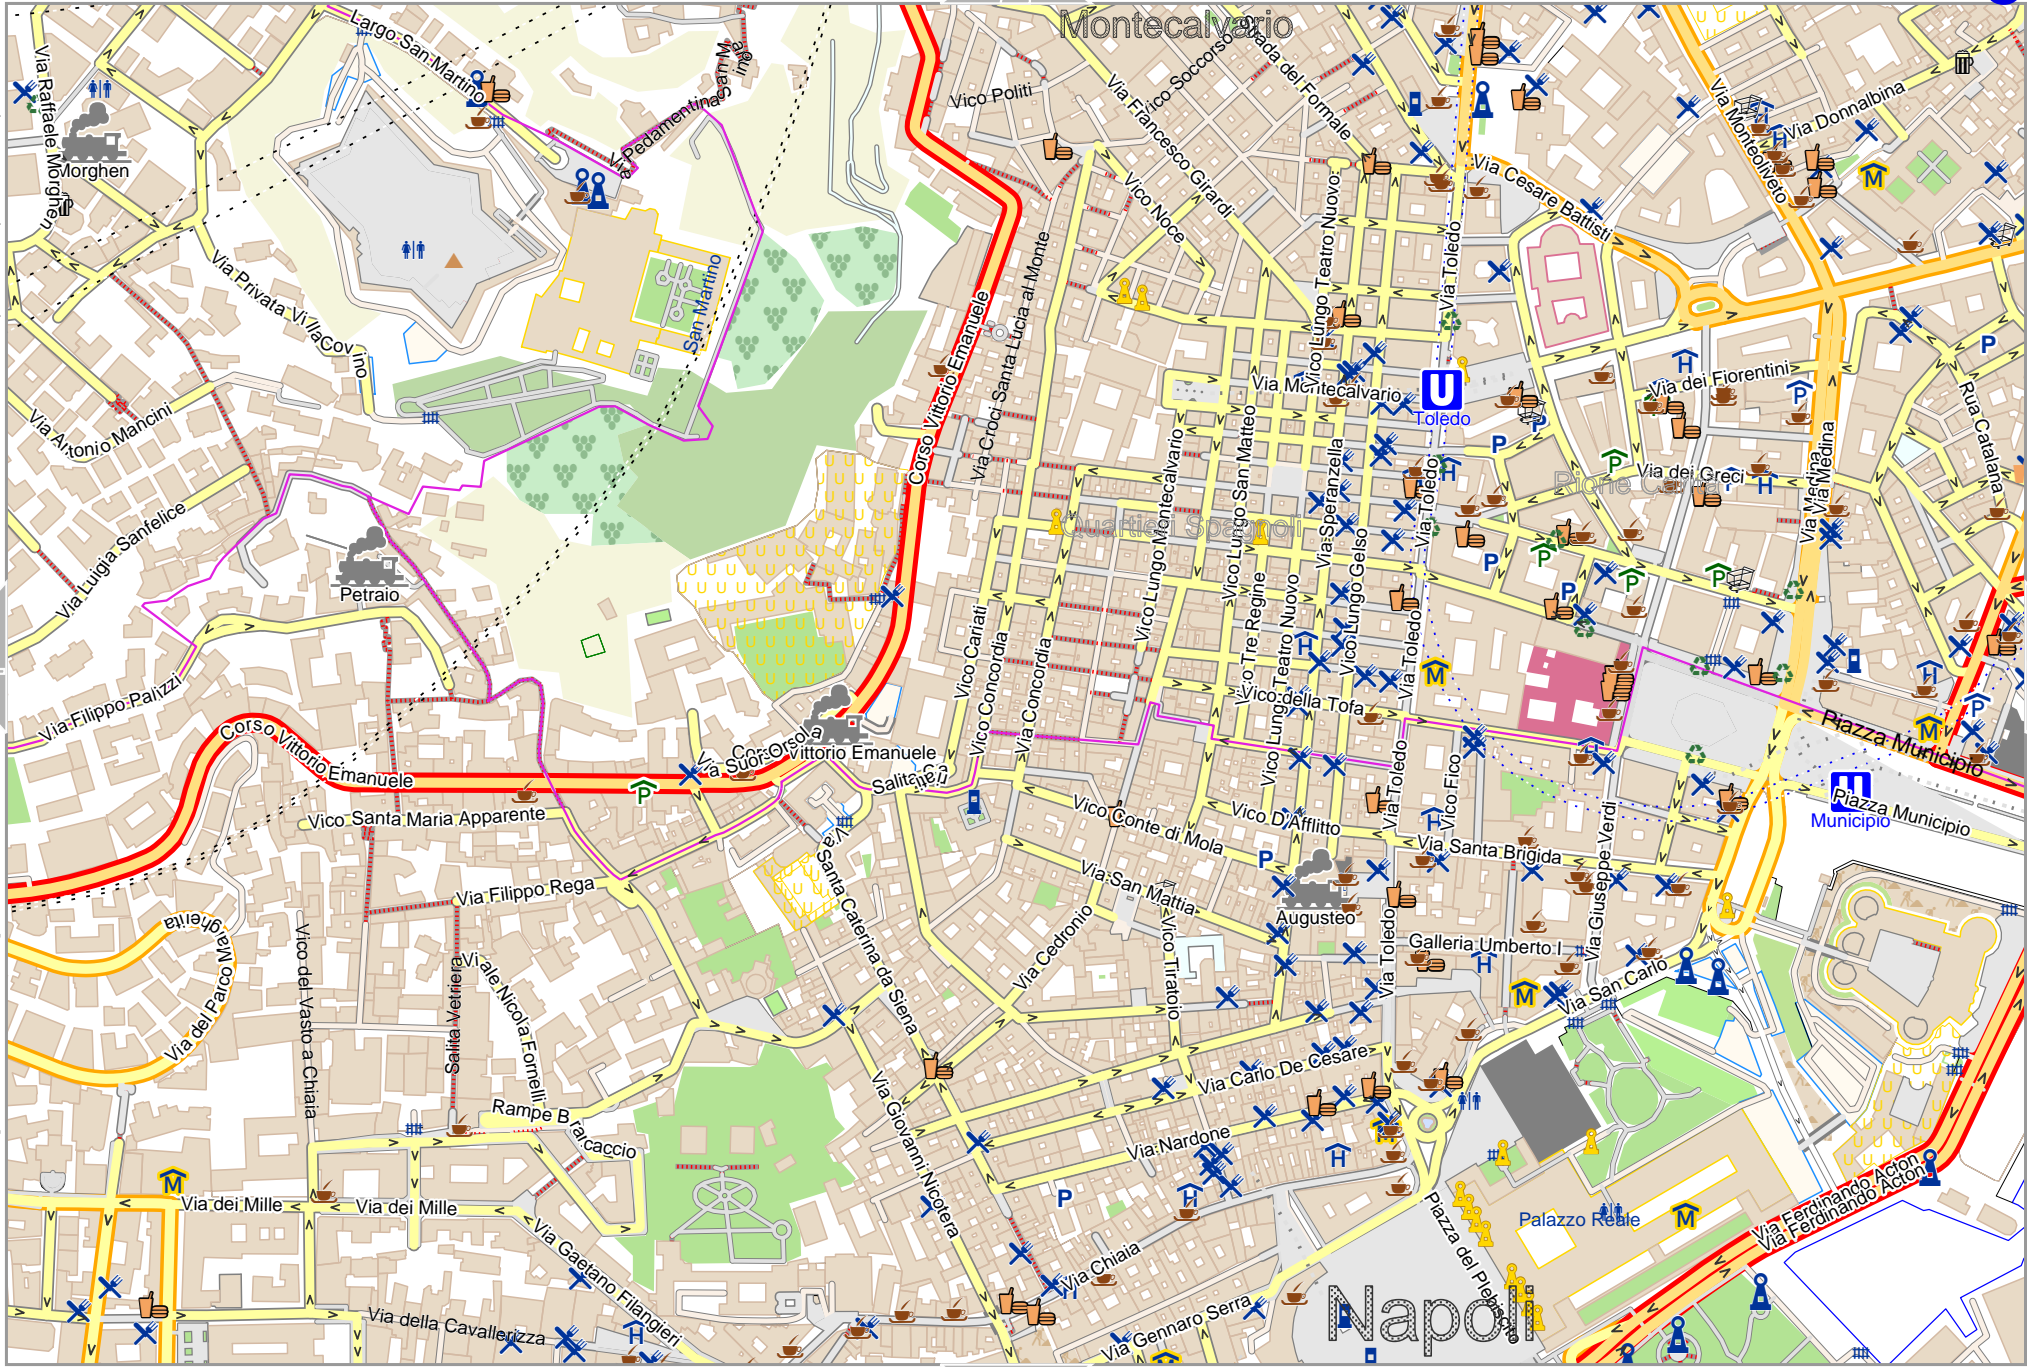

lon 14.25365 lat 40.84465 [nom. scale = 1 / 6000]

lon 14.27265 lat 40.85438

pdfmap, 2024 1206 145203 NAPOLI 14.2445 40.8400 473.pdf

NAPOLI

Map data © OpenStreetMap contributors

lon 14.21709 lat 40.83547 [nom. scale = 1 / 6000]

lon 14.23608 lat 40.84519

pdfmap, 20241206 145203_NAPOLI_14.2445_40.8400_473.pdf

Map data © OpenStreetMap contributors

lon 14.23537 lat 40.83547 [nom. scale = 1 / 6000]

lon 14.25436 lat 40.84519

pdfmap, 2024 1206 145203 NAPOLI_14.2445_40.8400_473.pdf

0 100 m 600 m

NAPOLI

Map data © OpenStreetMap contributors

lon 14.25365 lat 40.83547 [nom. scale = 1 / 6000]

lon 14.27265 lat 40.84519

pdfmap_20241206_145203_NAPOLI_14.2445_40.8400_473.pdf

NAPOLI

Map data © OpenStreetMap contributors

lon 14.25436 lat 40.83601

lon 14.23537 lat 40.82628 [nom. scale = 1 / 6000]

pdfmap_20241206_145203_NAPOLI_14.2445_40.8400_473.pdf

0 100 m 600 m

Map data © OpenStreetMap contributors

lon 14.27265 lat 40.83601