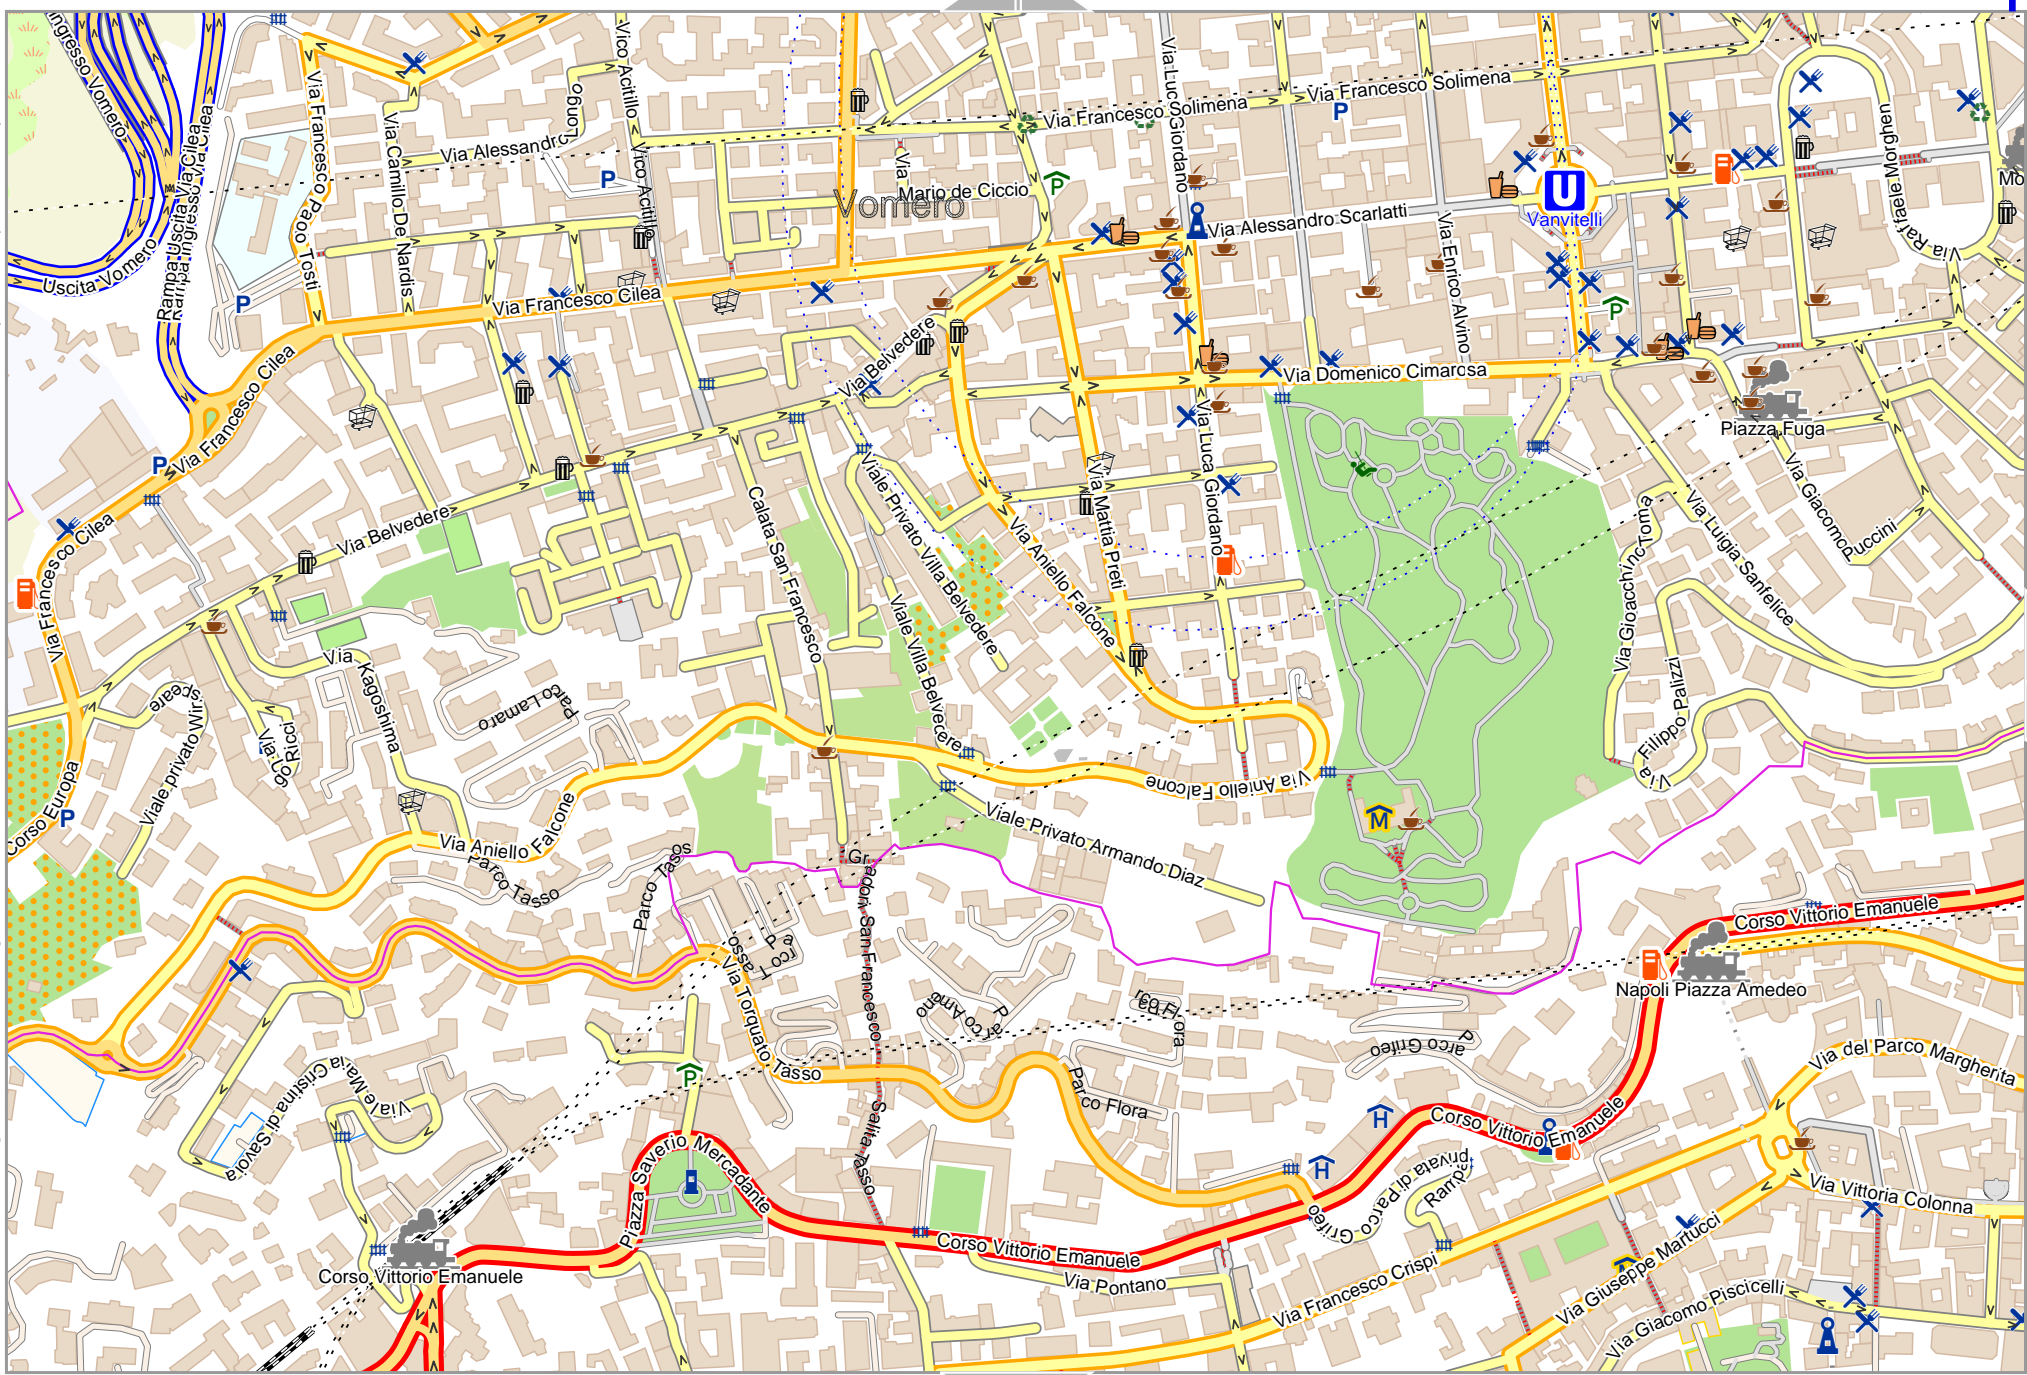

lon 14.25365 lat 40.84465 [nom. scale = 1 / 6000]

lon 14.27265 lat 40.85438

pdfmap, 2024 1206 145203 NAPOLI 14.2445 40.8400 473.pdf

NAPOLI

Map data © OpenStreetMap contributors

lon 14.21709 lat 40.83547 [nom. scale = 1 / 6000]

lon 14.23608 lat 40.84519

pdfmap, 20241206 145203_NAPOLI_14.2445_40.8400_473.pdf

Map data © OpenStreetMap contributors

lon 14.23537 lat 40.83547 [nom. scale = 1 / 6000]

lon 14.25436 lat 40.84519

pdfmap, 2024 1206 145203 NAPOLI_14.2445_40.8400_473.pdf

0 100 m 600 m

NAPOLI

Map data © OpenStreetMap contributors

lon 14.25365 lat 40.83547 [nom. scale = 1 / 6000]

lon 14.27265 lat 40.84519

pdfmap_20241206_145203_NAPOLI_14.2445_40.8400_473.pdf

NAPOLI

Map data © OpenStreetMap contributors

lon 14.25436 lat 40.83601

lon 14.23537 lat 40.82628 [nom. scale = 1 / 6000]

pdfmap_20241206_145203_NAPOLI_14.2445_40.8400_473.pdf

0 100 m 600 m

Map data © OpenStreetMap contributors

lon 14.27265 lat 40.83601