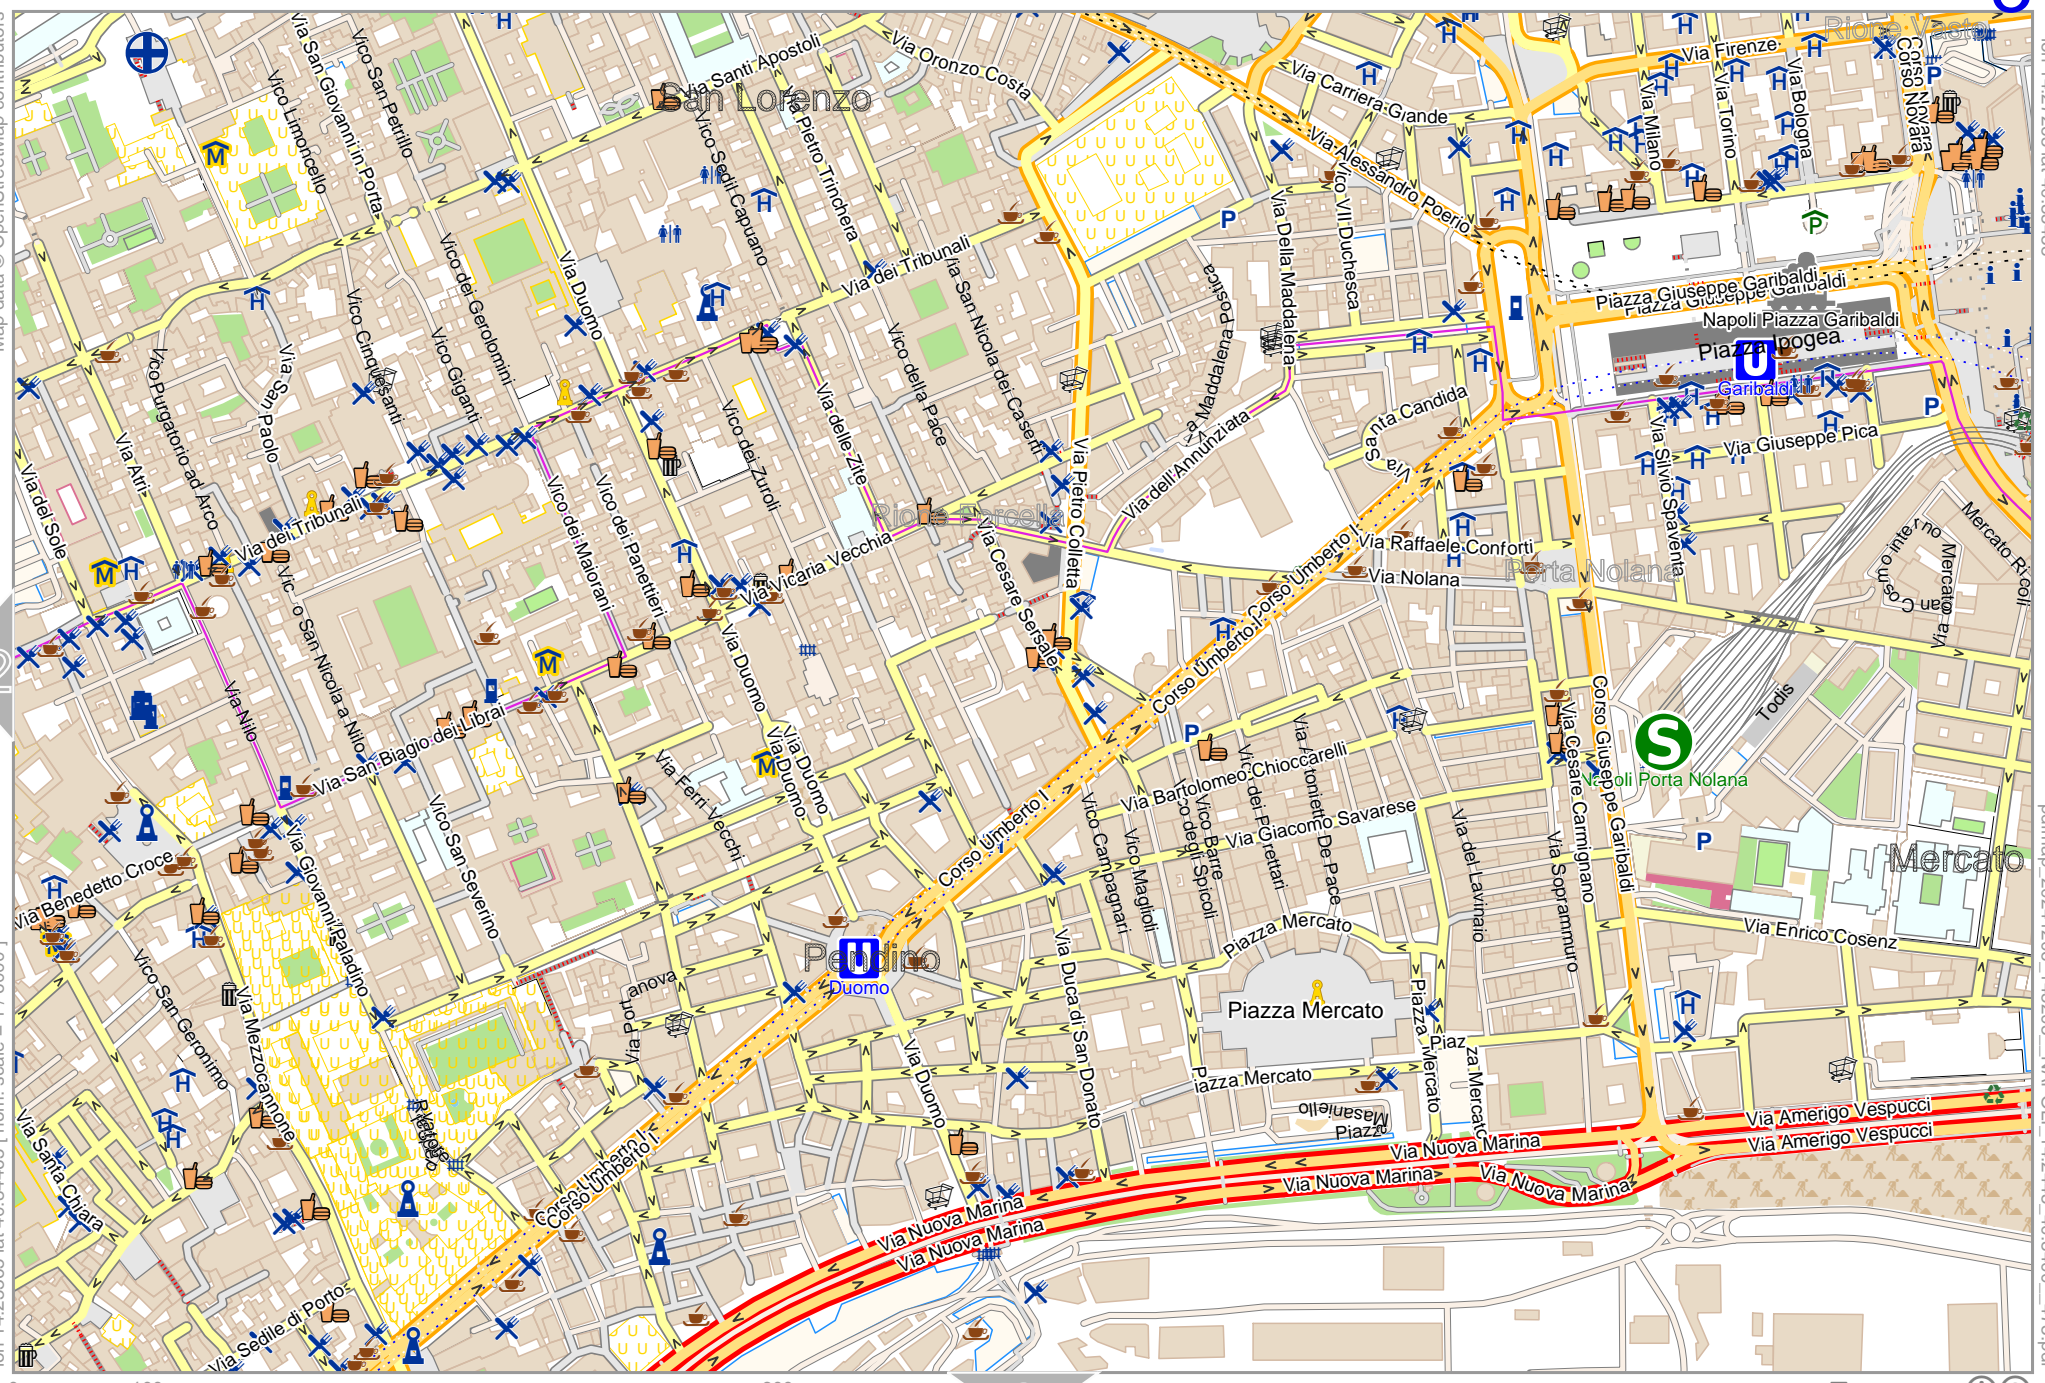

NAPOLI

Map data © OpenStreetMap contributors

lon 14.23537 lat 40.84465 [nom. scale = 1 / 6000]

lon 14.25436 lat 40.85438

pdfmap, 2024 1206 145203 NAPOLI 14.2445 40.8400 473.pdf

0 100 m 600 m

NAPOLI

Map data © OpenStreetMap contributors

lon 14.25365 lat 40.84465 [nom. scale = 1 / 6000]

lon 14.27265 lat 40.85438

pdfmap, 2024 1206 145203 NAPOLI 14.2445 40.8400 473.pdf

NAPOLI

Map data © OpenStreetMap contributors

lon 14.21709 lat 40.83547 [nom. scale = 1 / 6000]

lon 14.25436 lat 40.83601

lon 14.23537 lat 40.82628 [nom. scale = 1 / 6000]

pdfmap_20241206_145203_NAPOLI_14.2445_40.8400_473.pdf

0 100 m 600 m

Map data © OpenStreetMap contributors

lon 14.27265 lat 40.83601

lon 14.25365 lat 40.82628 [nom. scale = 1 / 6000]

pdfmap_20241206_145203_NAPOLI_14.2445_40.8400_473.pdf

0 100 m 600 m