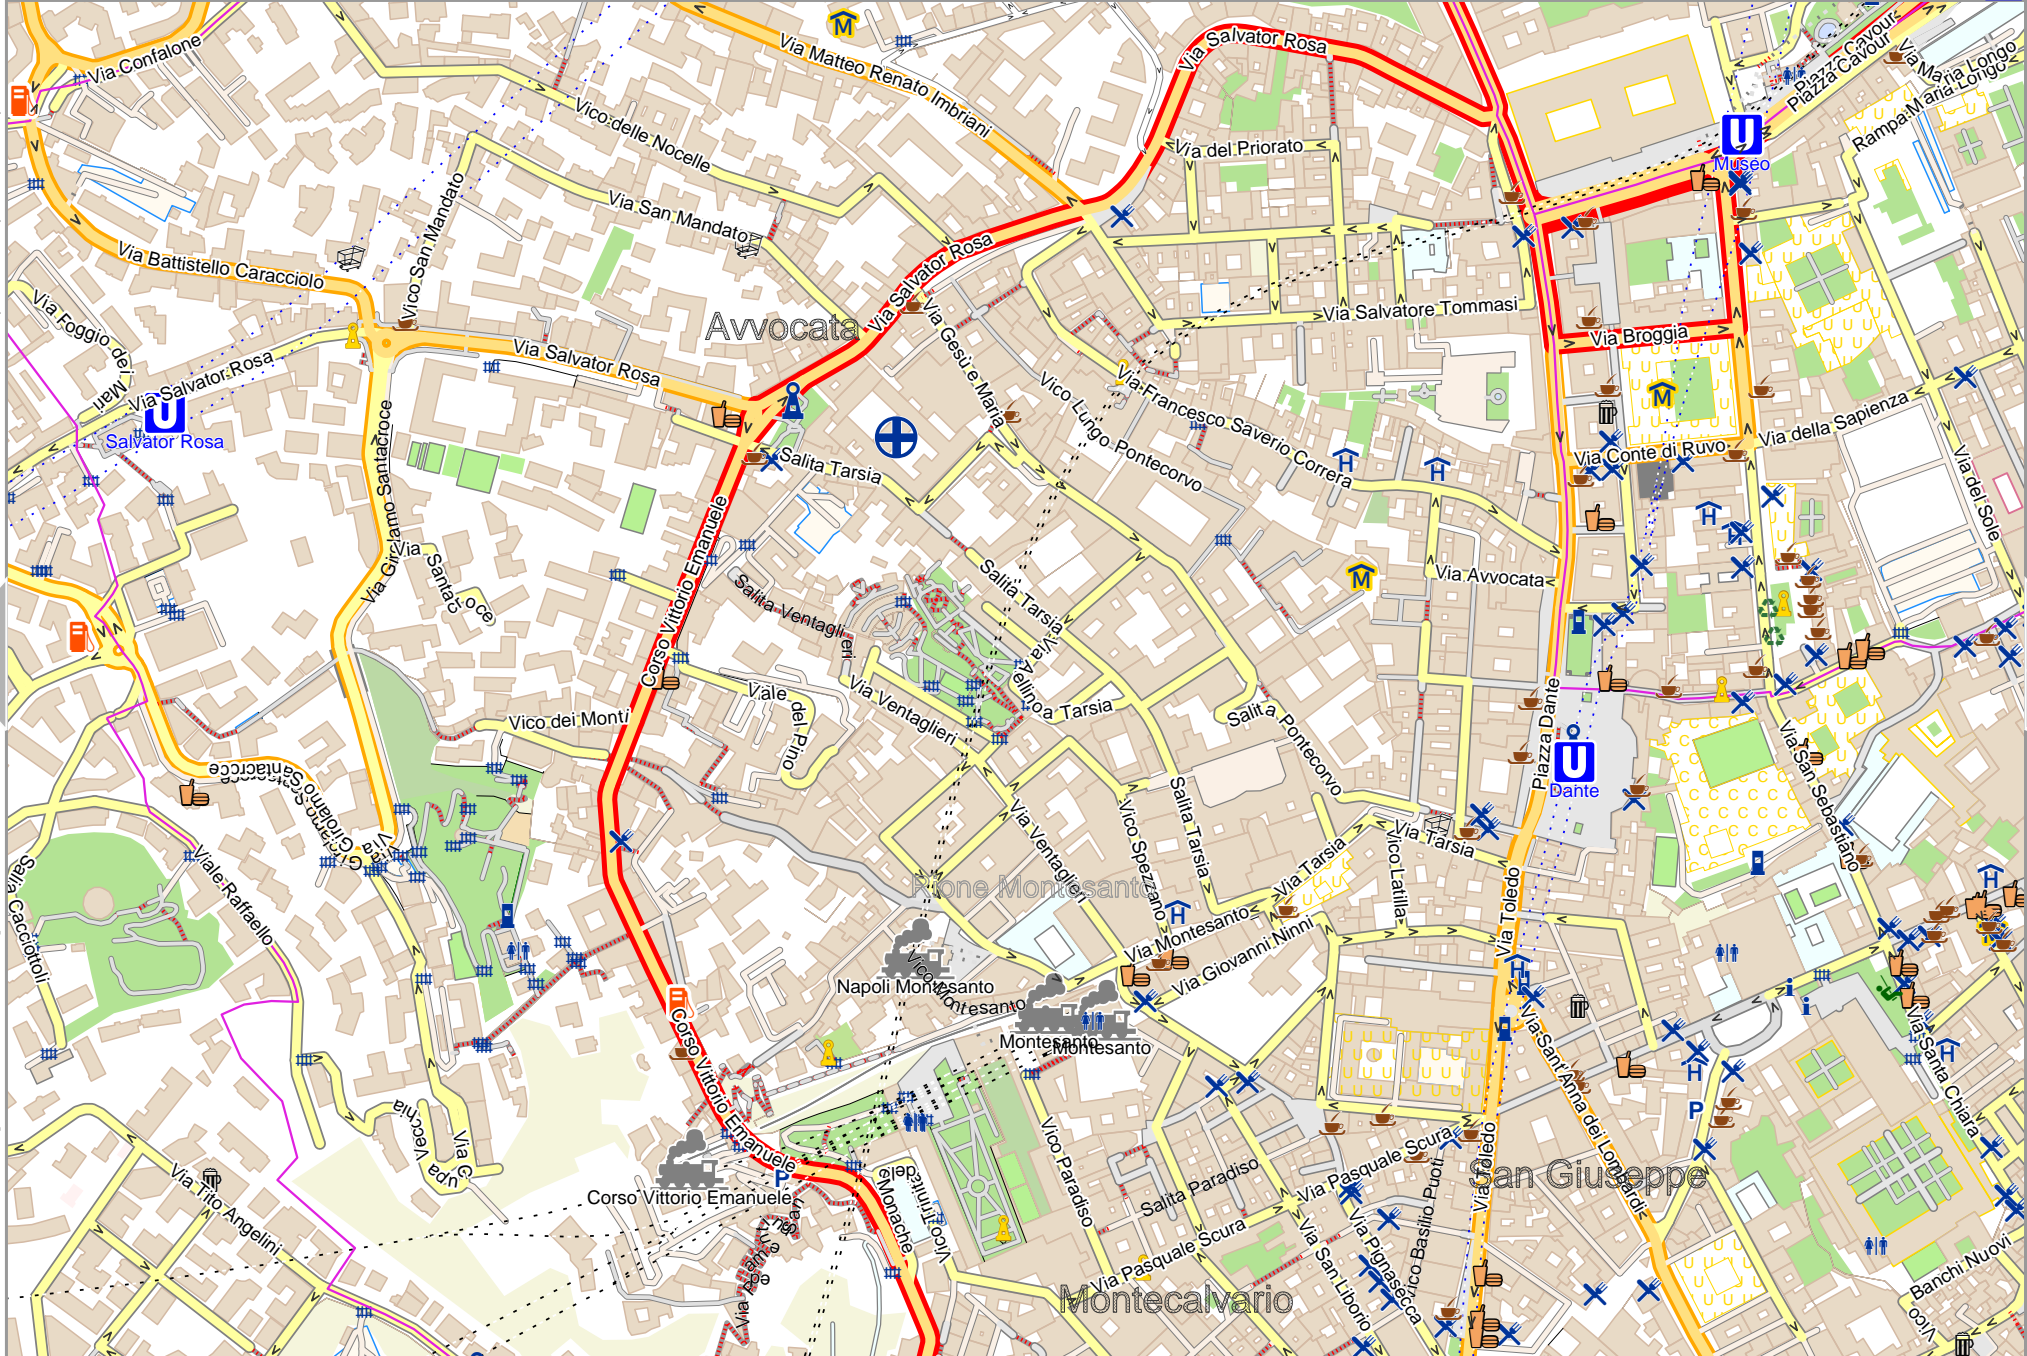

NAPOLI

Map data © OpenStreetMap contributors

lon 14.21709 lat 40.84465 [nom. scale = 1 / 6000]

0 100 m 600 m

1

lon 14.23608 lat 40.85438

2

pdfmap, 2024 1206 145203 NAPOLI_14.2445_40.8400_473.pdf

NAPOLI

Map data © OpenStreetMap contributors

lon 14.23537 lat 40.84465 [nom. scale = 1 / 6000]

lon 14.25436 lat 40.85438

pdfmap, 2024 1206 145203 NAPOLI 14.2445 40.8400 473.pdf

0 100 m 600 m

NAPOLI

Map data © OpenStreetMap contributors

lon 14.25365 lat 40.84465 [nom. scale = 1 / 6000]

lon 14.27265 lat 40.85438

pdfmap, 2024 1206 145203 NAPOLI 14.2445 40.8400 473.pdf

NAPOLI

Map data © OpenStreetMap contributors

lon 14.21709 lat 40.83547 [nom. scale = 1 / 6000]

0 100 m 600 m

NAPOLI

Map data © OpenStreetMap contributors

lon 14.25365 lat 40.83547 [nom. scale = 1 / 6000]

lon 14.27265 lat 40.84519

pdfmap_20241206_145203_NAPOLI_14.2445_40.8400_473.pdf

NAPOLI

Map data © OpenStreetMap contributors