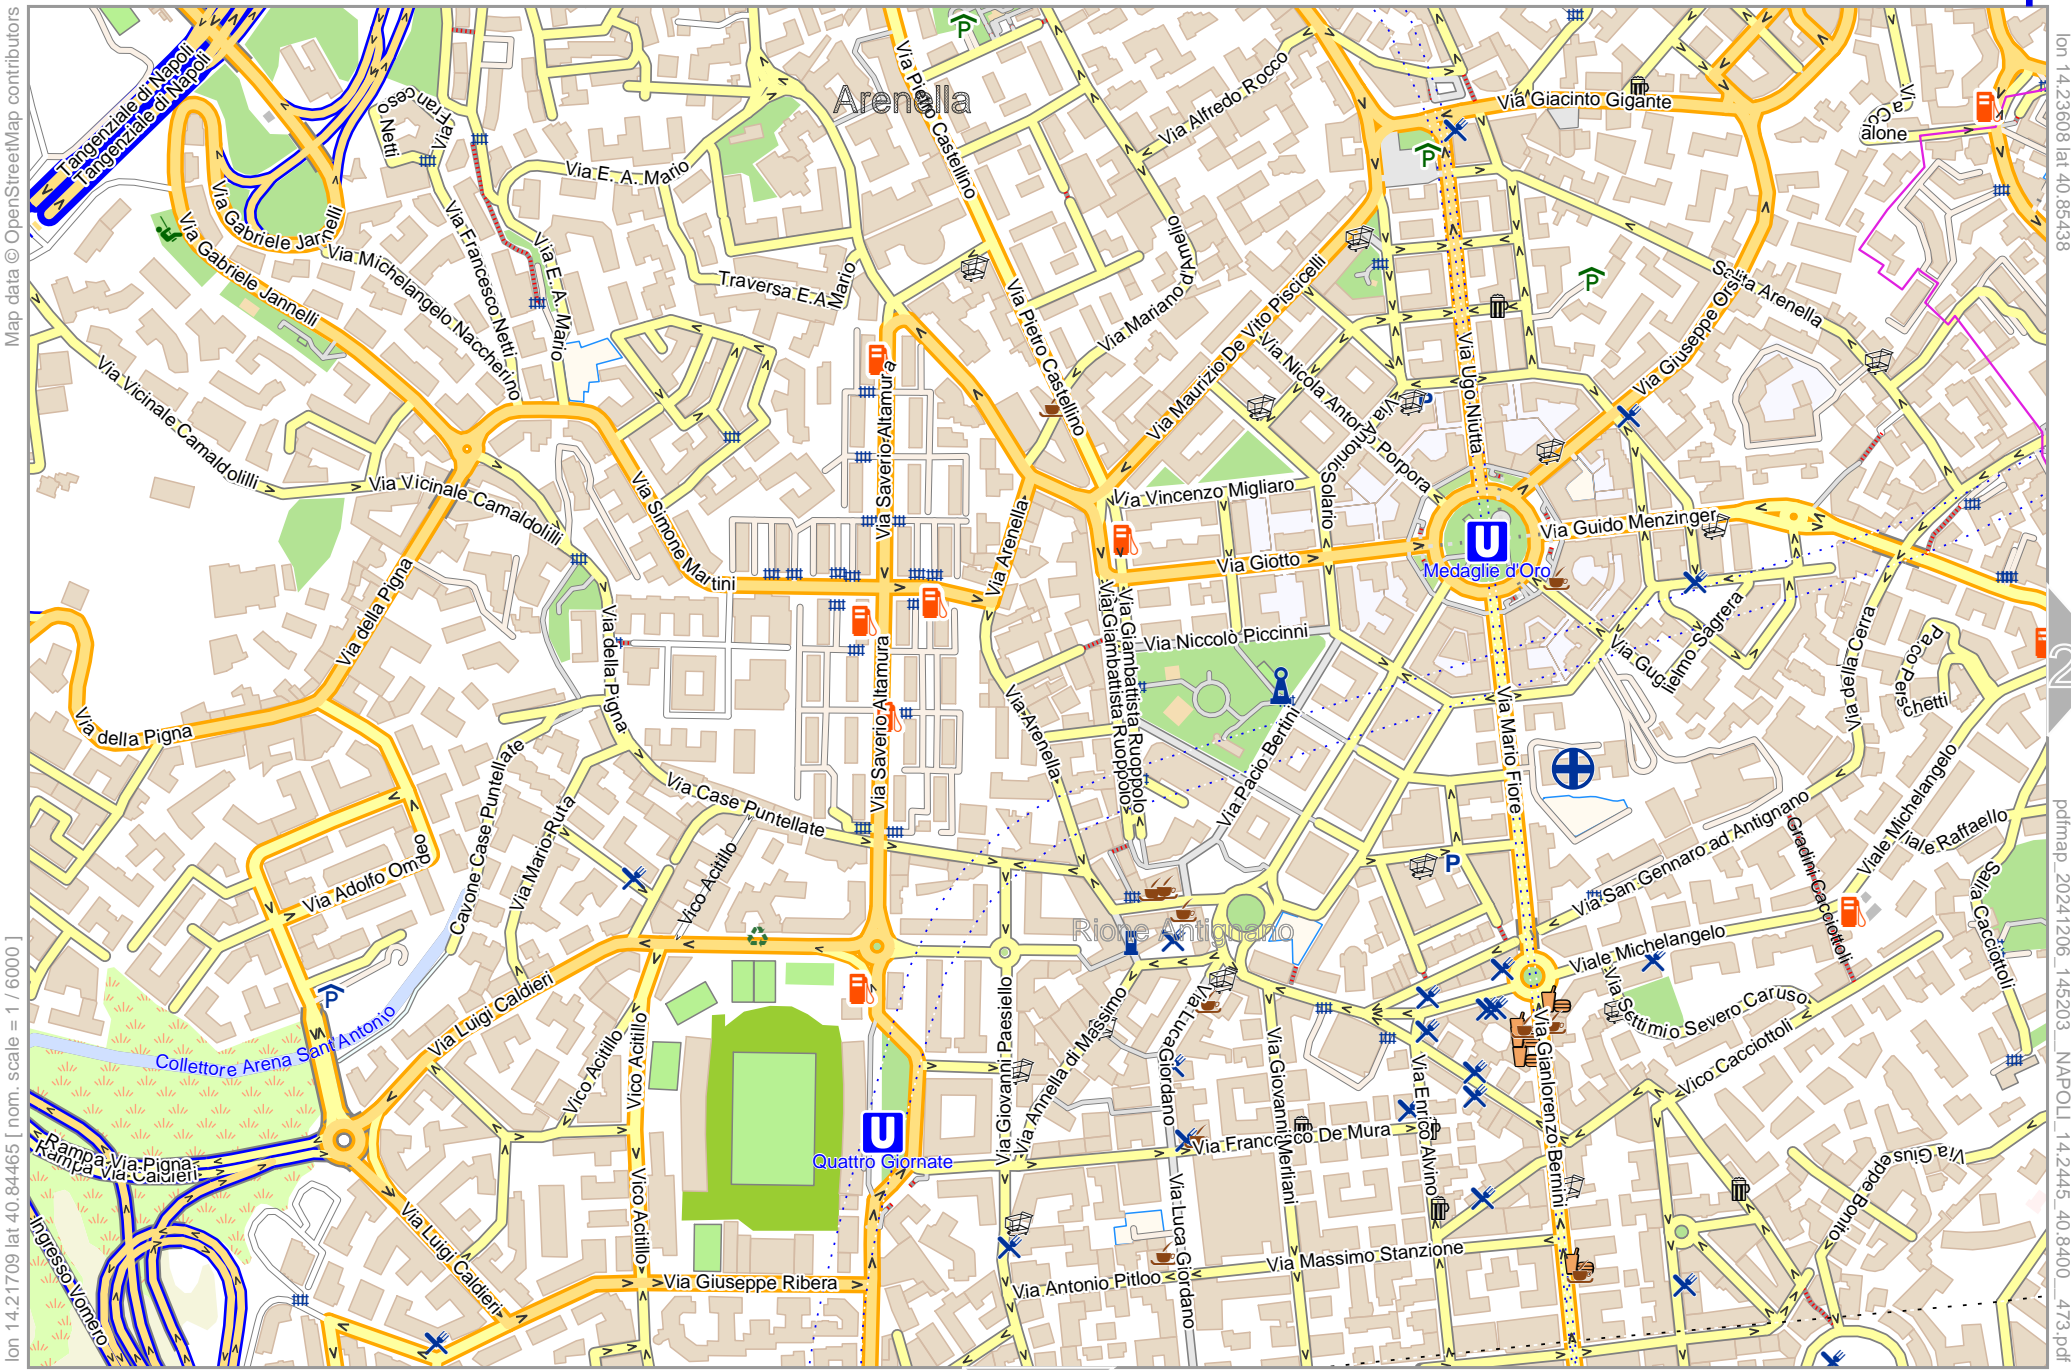

NAPOLI

Map data © OpenStreetMap contributors

lon 14.21709 lat 40.84465 [nom. scale = 1 / 6000]

0 100 m 600 m

1

lon 14.23608 lat 40.85438

2

pdfmap, 2024 1206 145203 NAPOLI_14.2445_40.8400_473.pdf

NAPOLI

Map data © OpenStreetMap contributors

lon 14.23537 lat 40.84465 [nom. scale = 1 / 6000]

lon 14.25436 lat 40.85438

pdfmap, 2024 1206 145203 NAPOLI 14.2445 40.8400 473.pdf

0 100 m 600 m

NAPOLI

Map data © OpenStreetMap contributors

0 100 m 600 m

NAPOLI

Map data © OpenStreetMap contributors

lon 14.25365 lat 40.83547 [nom. scale = 1 / 6000]

lon 14.27265 lat 40.84519

pdfmap_20241206_145203_NAPOLI_14.2445_40.8400_473.pdf

NAPOLI

Map data © OpenStreetMap contributors

lon 14.25436 lat 40.83601

lon 14.23537 lat 40.82628 [nom. scale = 1 / 6000]

pdfmap_20241206_145203_NAPOLI_14.2445_40.8400_473.pdf

0 100 m 600 m

Map data © OpenStreetMap contributors

lon 14.27265 lat 40.83601