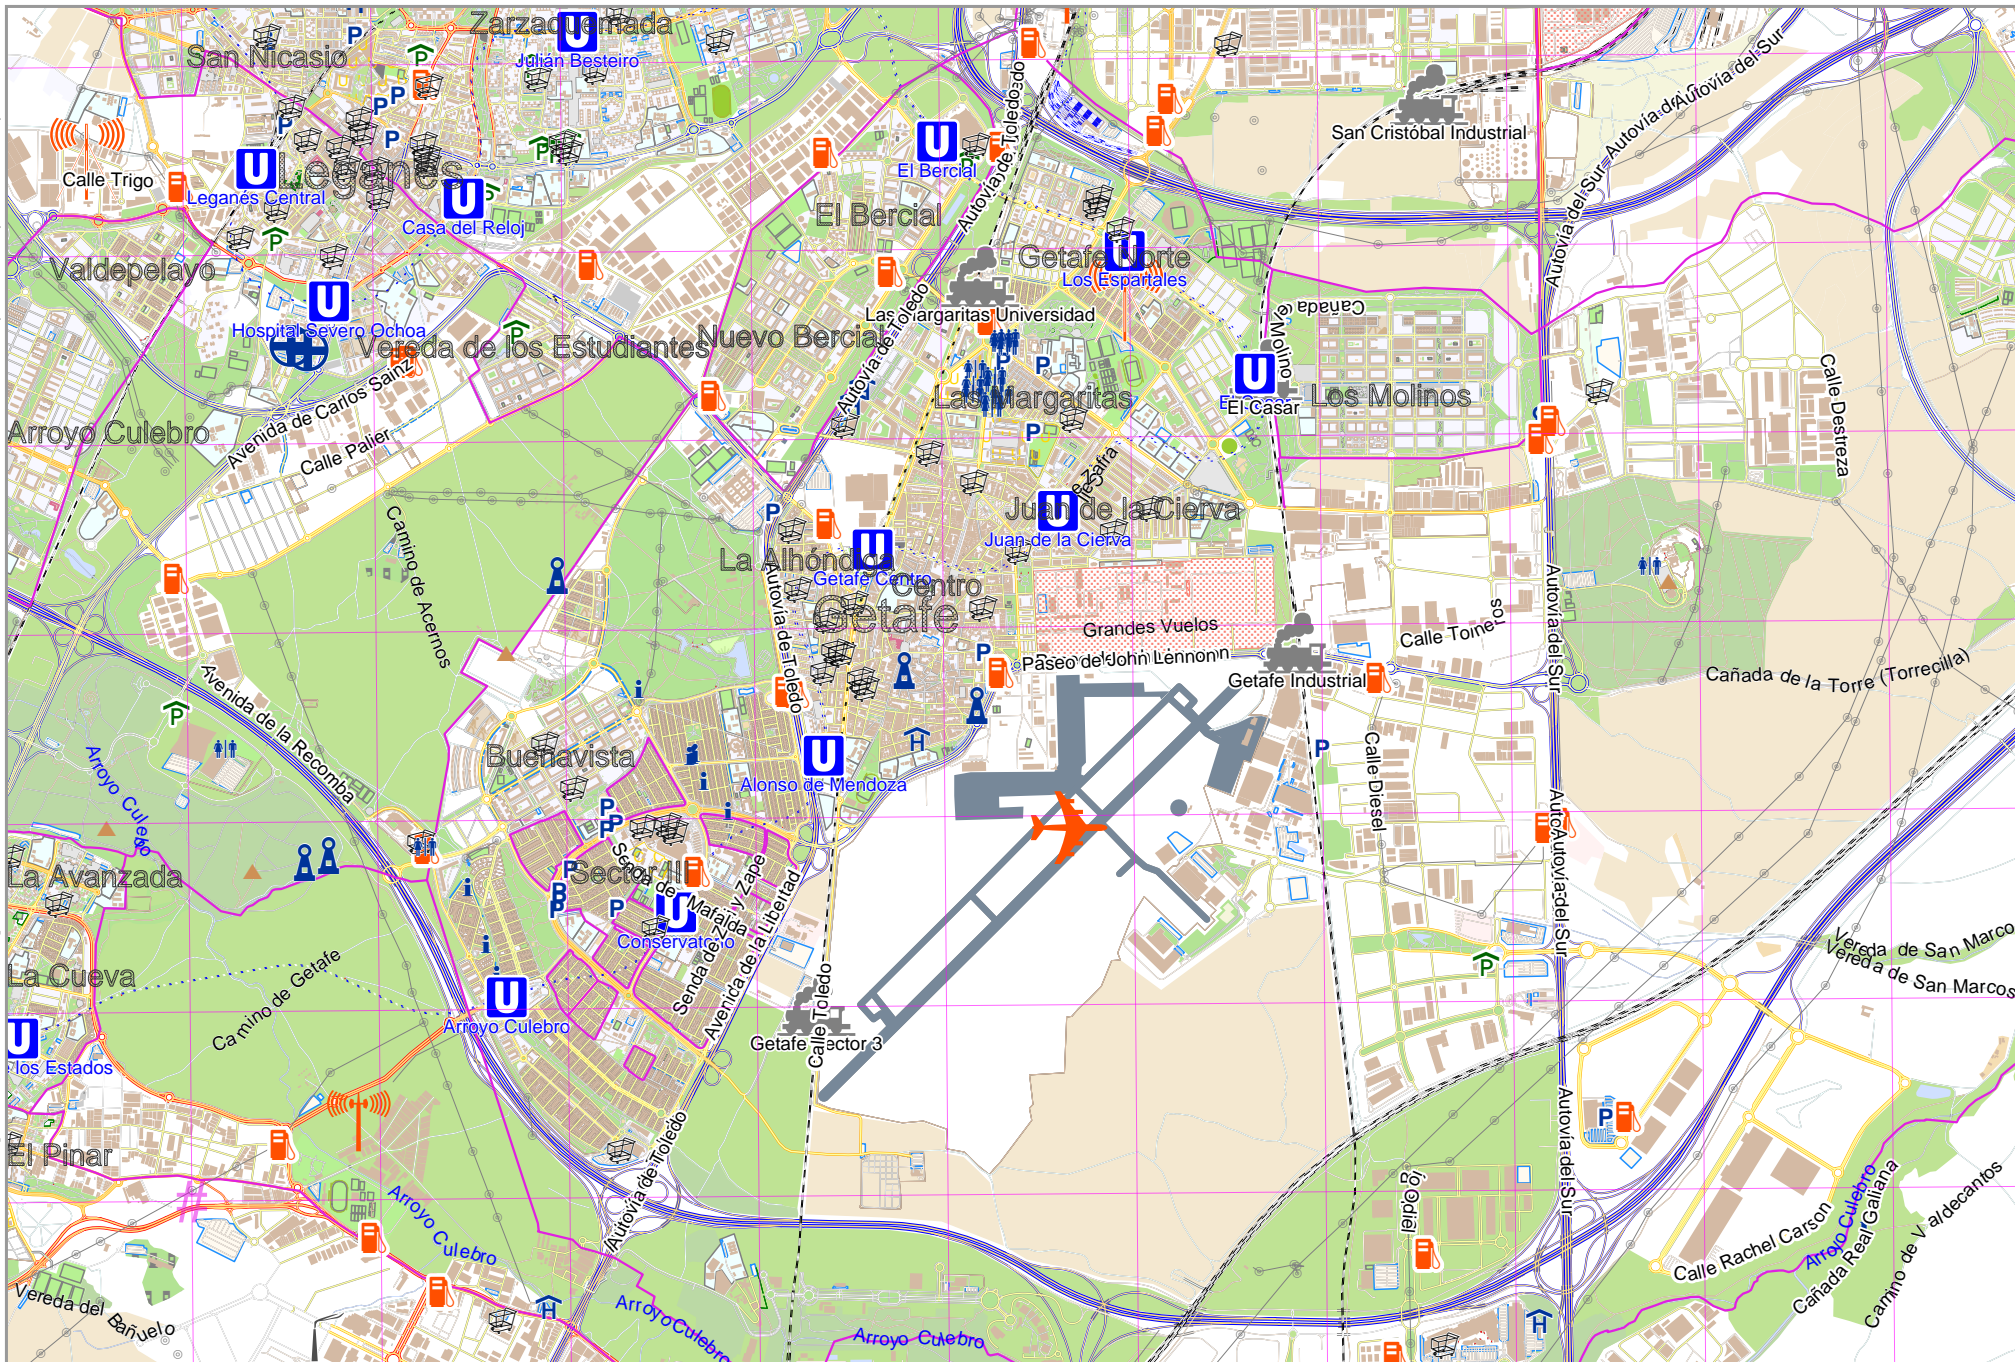

Map data © OpenStreetMap contributors

lon -3.78790 lat 40.27096 [ nom. scale = 1 / 40000 ]

lon -3.66228 lat 40.33580

pdfmap 20241202\_120822 MAPA GETAFE 1 50000 -3.7250\_40.3033 702.pdf

# UTM: 30 T easting 434.00 km northing 4459.00 km

UTM-Grid-width = 1000m