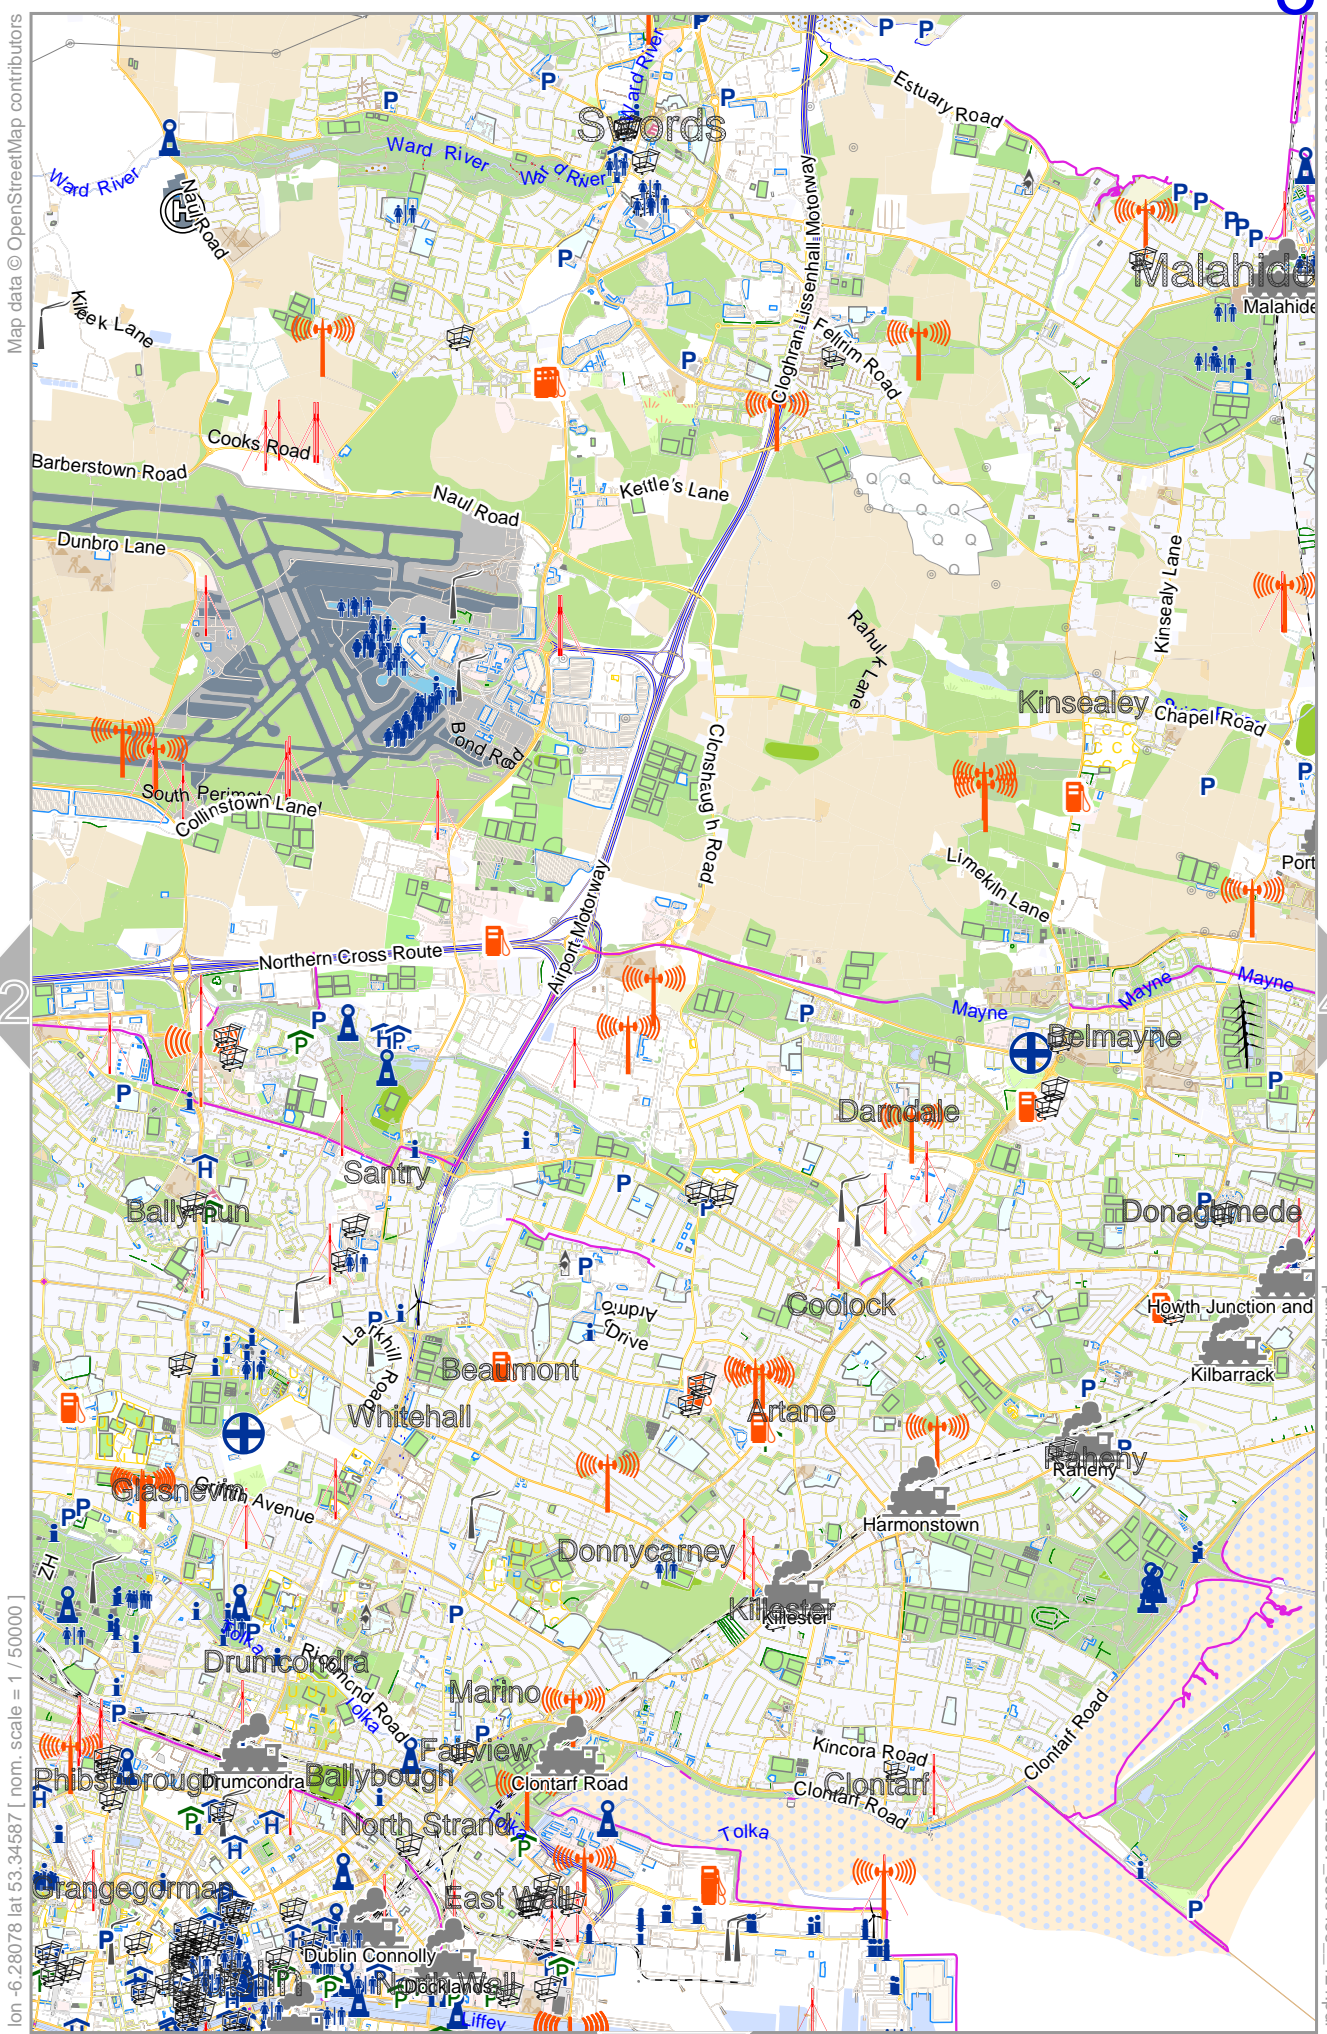

2

5

Map data © OpenStreetMap contributors

lon -6:27328 lat 53:46583

lon -6:40090 lat 53:34587 [nom. scale = 1 / 50000]

pdfmap_20241201_203627_Dublin_Greater_Area_1_50000_-6:2807_53:3458_424.pdf

0 1000 m 2000 m

Dublin Greater Area 1:50000

3

Map data © OpenStreetMap contributors

lon -6.15315 lat 53.48583

lon -6.28078 lat 53.34587 [nom. scale = 1 / 50000]

pdfmap_20241201_203627_Dublin_Greater_Area_1_50000_-6.2807_53.3458_424.pdf

0 1000 m 2000 m

Map data © OpenStreetMap contributors

lon -6.03303 lat 53.46583

pdfmap_20241201_203627_Dublin_Greater_Area_1_50000_-6.2807_53.3458_424.pdf

lon -6.16066 lat 53.34587 [nom. scale = 1 / 50000]

0 1000 m 2000 m

Map data © OpenStreetMap contributors

lon -6.03303 lat 53.35037

lon -6.16066 lat 53.23041 [nom. scale = 1 / 50000]

pdfmap_20241201_203627_Dublin_Greater_Area_1_50000_-6.2807_53.3458_424.pdf