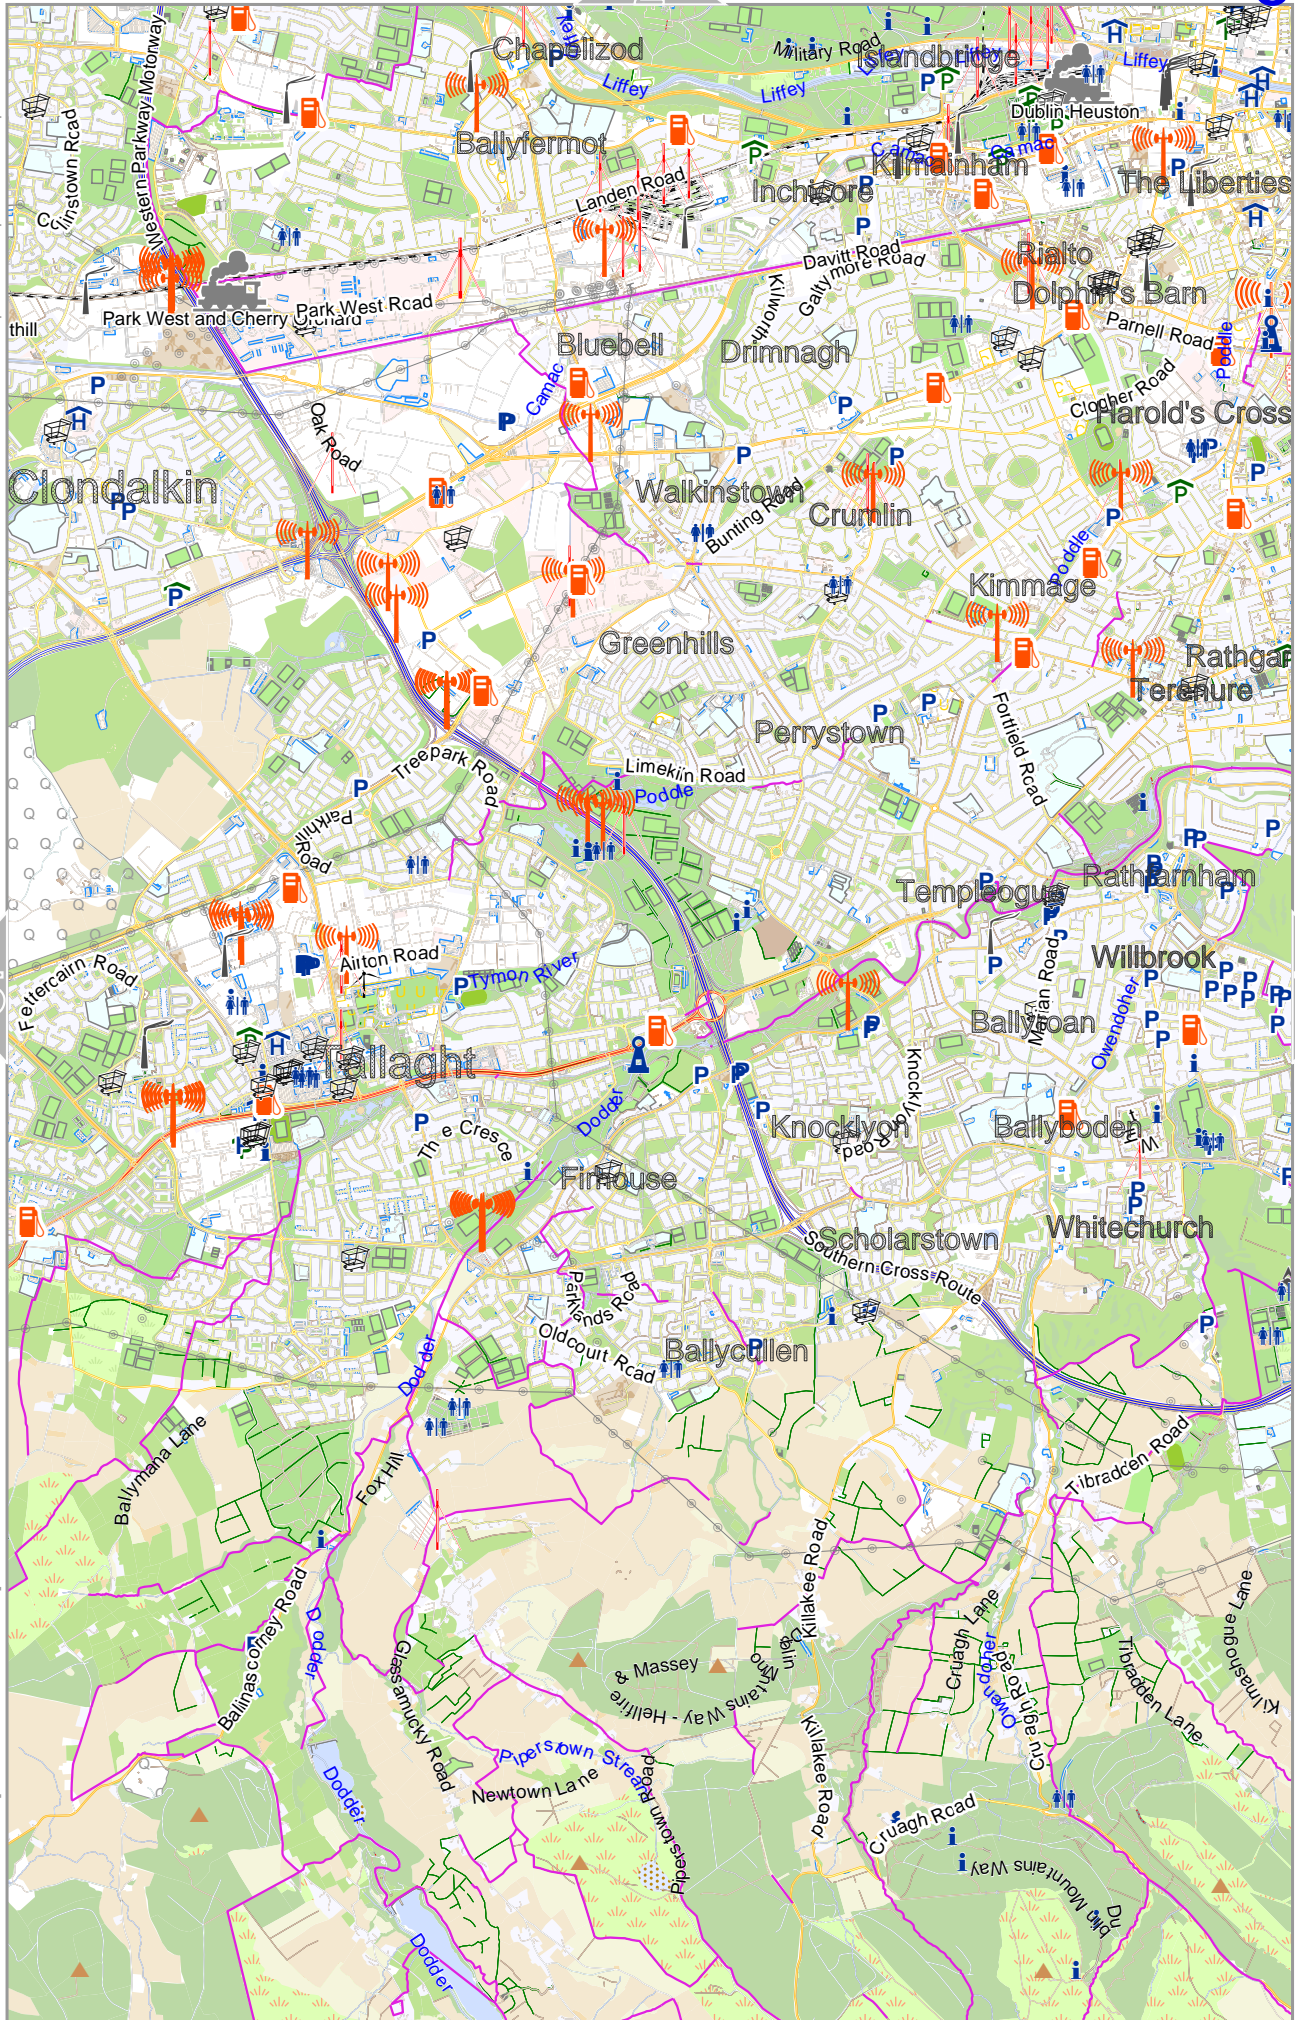

0 1000 m 2000 m

Map data © OpenStreetMap contributors

lon -6.39340 lat 53.35037

lon -6.52103 lat 53.23041 [nom. scale = 1 / 50000]

pdfmap_20241201_203627_Dublin_Greater_Area_1_50000_-6.2807_53.3458_424.pdf

Map data © OpenStreetMap contributors

lon -6.27328 lat 53.35037

lon -6.40090 lat 53.23041 [nom. scale = 1 / 50000]

pdfmap_20241201_203627_Dublin_Greater_Area_1_50000_-6.2807_53.3458_424.pdf

0 1000 m 2000 m

Dublin Greater Area 1:50000

Map data © OpenStreetMap contributors

lon -6.15315 lat 53.35037

lon -6.28078 lat 53.23041 [nom. scale = 1 / 50000]

pdfmap_20241201_203627_Dublin_Greater_Area_1_50000_-6.2807_53.3458_424.pdf

0 1000 m 2000 m

Map data © OpenStreetMap contributors

lon -6.03303 lat 53.35037

lon -6.16066 lat 53.23041 [nom. scale = 1 / 50000]

pdfmap_20241201_203627_Dublin_Greater_Area_1_50000_-6.2807_53.3458_424.pdf