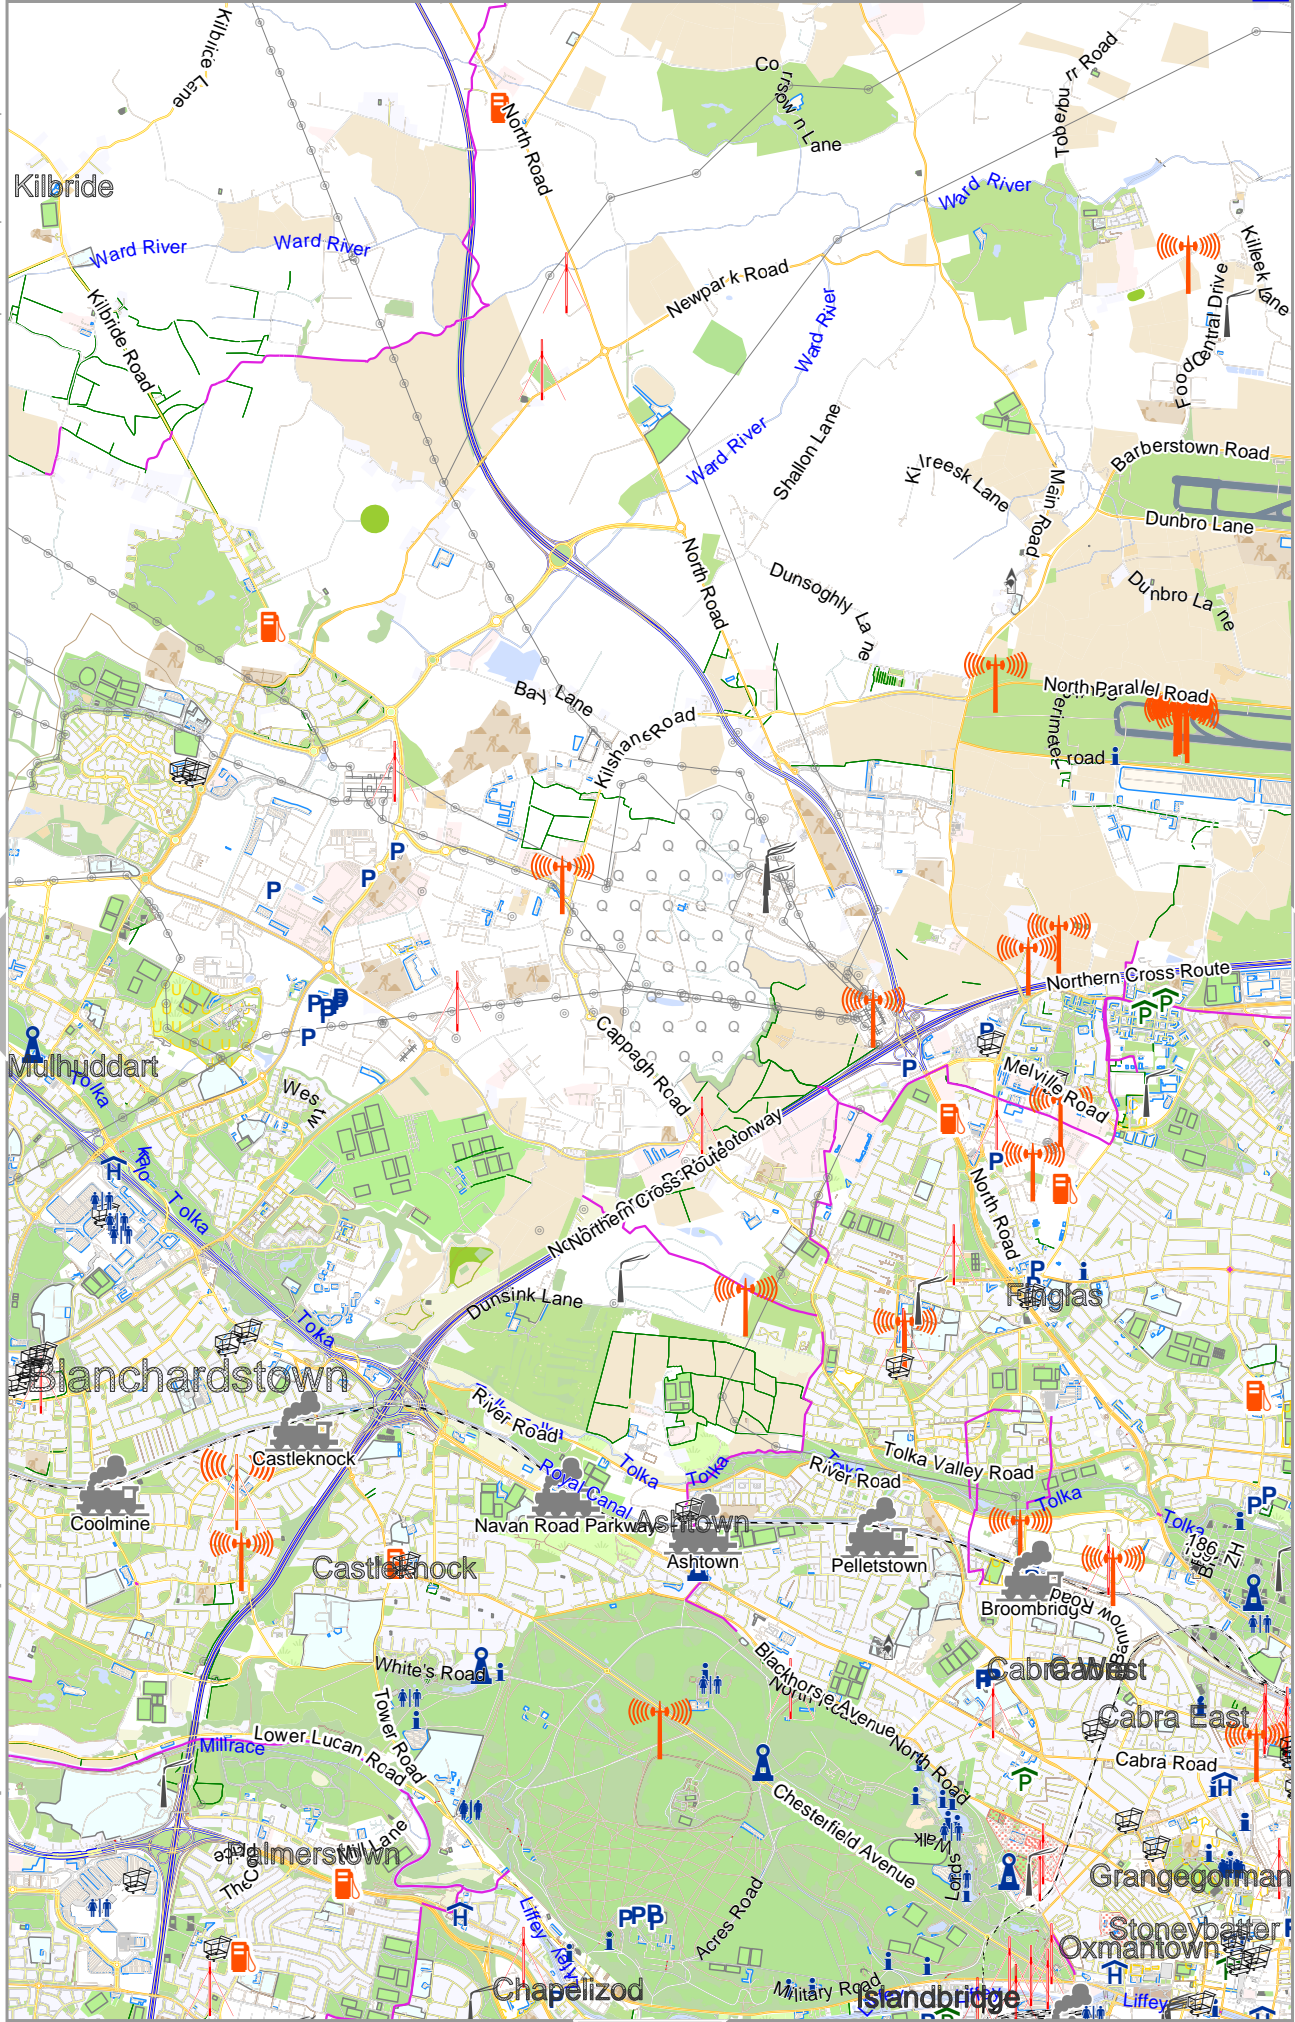

Dublin Greater Area 1:50000

1

Map data © OpenStreetMap contributors

lon -6.52103 lat 53.34587 [nom. scale = 1 / 50000]

lon -6.39340 lat 53.48583

pdfmap_20241201_203627_Dublin_Greater_Area_1_50000_-6.2807_53.3458_424.pdf

2

5

Map data © OpenStreetMap contributors

lon -6:27328 lat 53:46583

lon -6:40090 lat 53:34587 [nom. scale = 1 / 50000]

pdfmap_20241201_203627_Dublin_Greater_Area_1_50000_-6:2807_53:3458_424.pdf

0 1000 m 2000 m

Map data © OpenStreetMap contributors

lon -6.27328 lat 53.35037

lon -6.40090 lat 53.23041 [nom. scale = 1 / 50000]

pdfmap_20241201_203627_Dublin_Greater_Area_1_50000_-6.2807_53.3458_424.pdf

0 1000 m 2000 m

0 1000 m 2000 m

Map data © OpenStreetMap contributors

lon -6.03303 lat 53.35037

lon -6.16066 lat 53.23041 [nom. scale = 1 / 50000]

pdfmap_20241201_203627_Dublin_Greater_Area_1_50000_-6.2807_53.3458_424.pdf