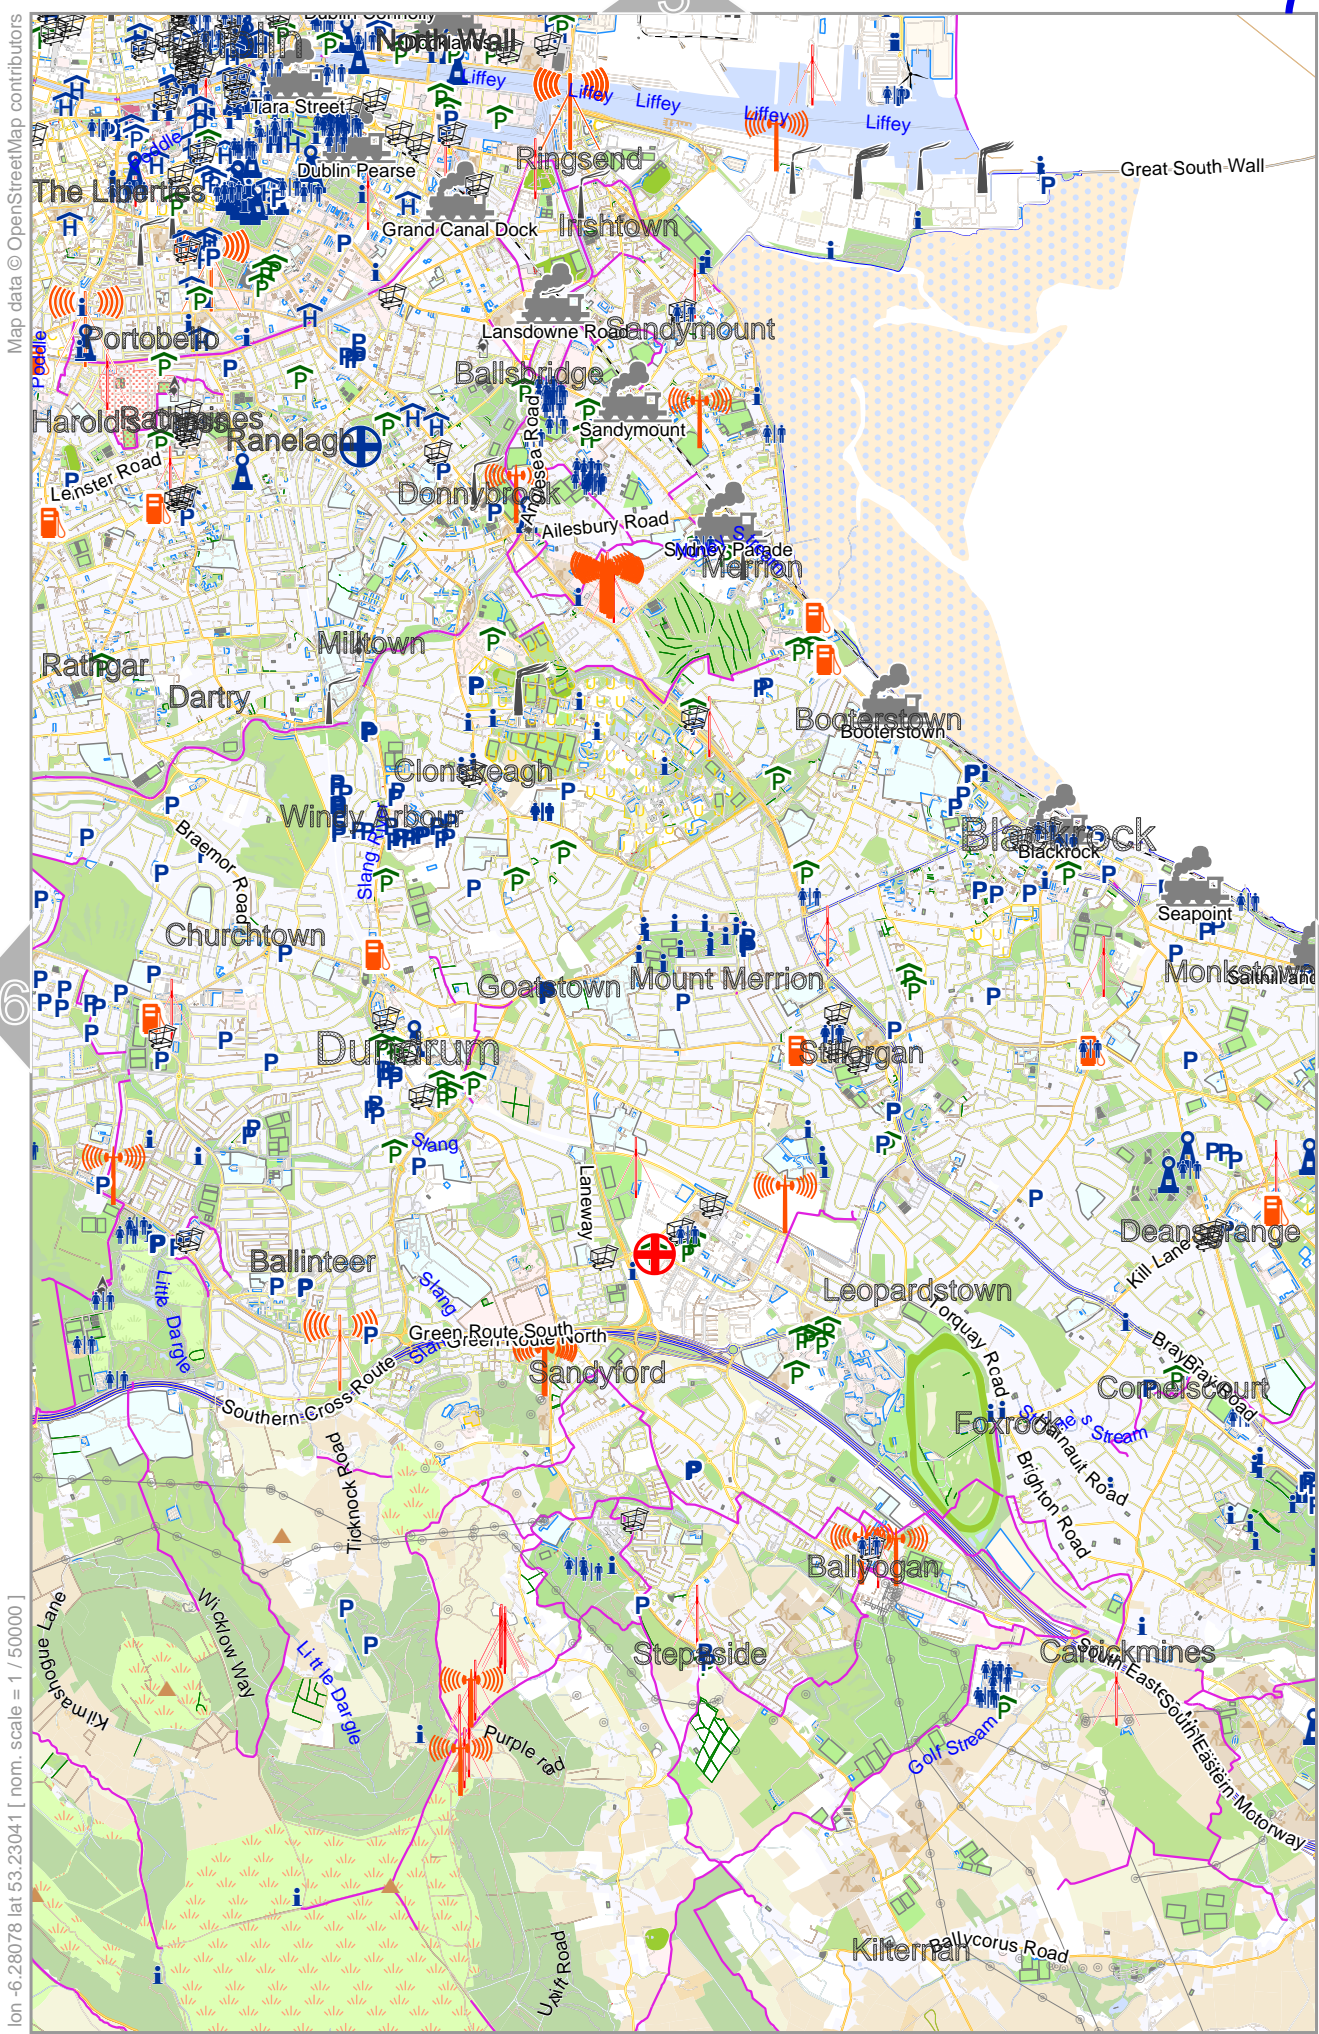

0 1000 m 2000 m

Map data © OpenStreetMap contributors

lon -6.39340 lat 53.35037

lon -6.52103 lat 53.23041 [nom. scale = 1 / 50000]

pdfmap_20241201_203627_Dublin_Greater_Area_1_50000_-6.2807_53.3458_424.pdf

Map data © OpenStreetMap contributors

lon -6.27328 lat 53.35037

lon -6.40090 lat 53.23041 [nom. scale = 1 / 50000]

pdfmap_20241201_203627_Dublin_Greater_Area_1_50000_-6.2807_53.3458_424.pdf

0 1000 m 2000 m

Dublin Greater Area 1:50000

Map data © OpenStreetMap contributors

lon -6.15315 lat 53.35037

lon -6.28078 lat 53.23041 [nom. scale = 1 / 50000]

pdfmap_20241201_203627_Dublin_Greater_Area_1_50000_-6.2807_53.3458_424.pdf

0 1000 m 2000 m

Map data © OpenStreetMap contributors

lon -6.03303 lat 53.35037

lon -6.16066 lat 53.23041 [nom. scale = 1 / 50000]

pdfmap_20241201_203627_Dublin_Greater_Area_1_50000_-6.2807_53.3458_424.pdf