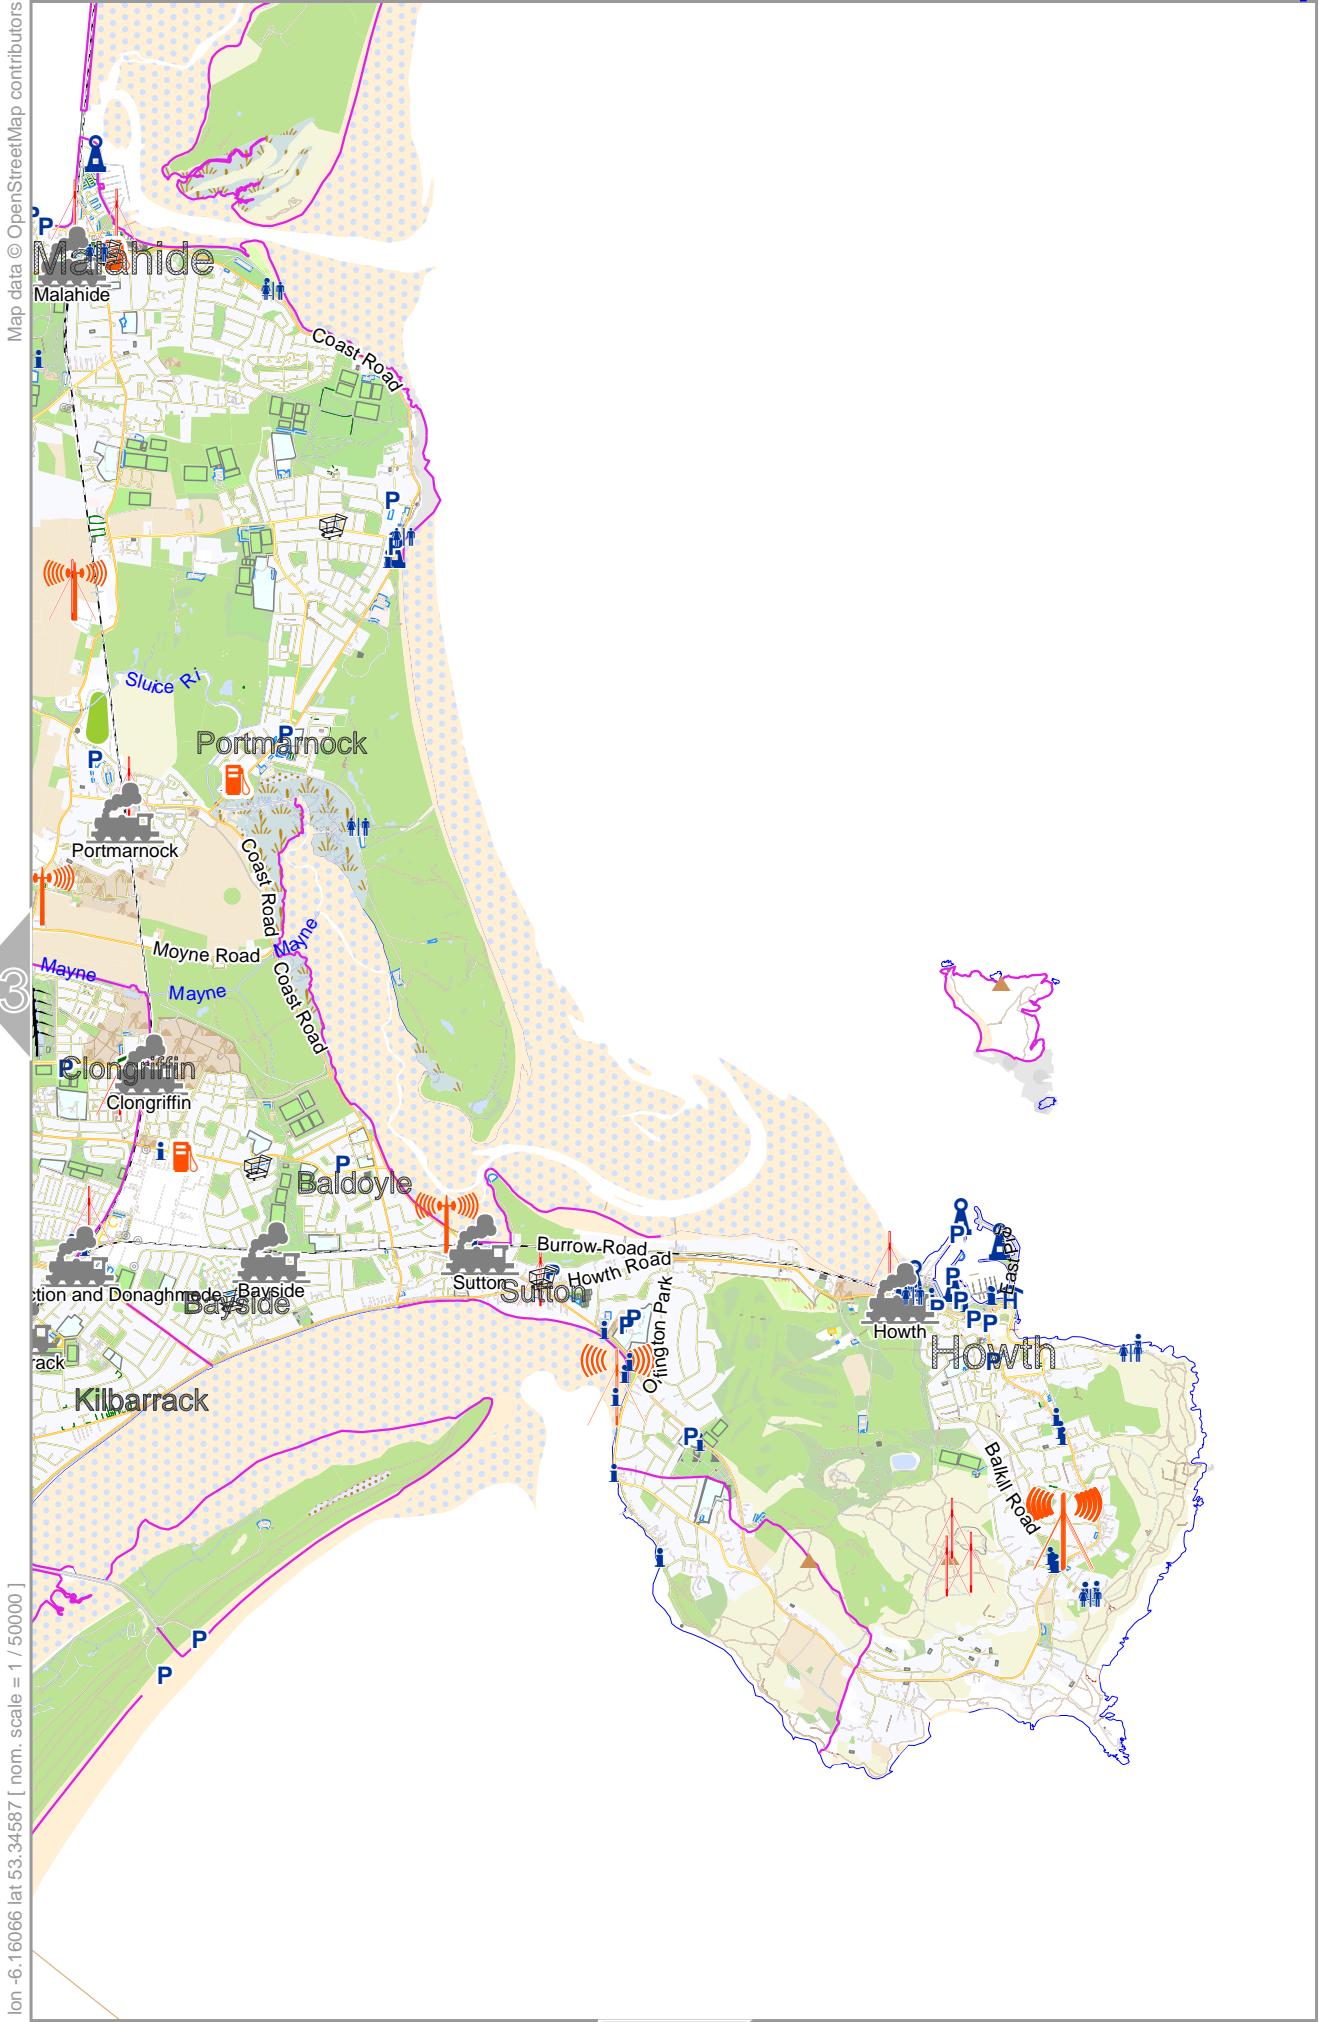

Map data © OpenStreetMap contributors

lon -6.03303 lat 53.46583

pdfmap_20241201_203627_Dublin_Greater_Area_1_50000_-6.2807_53.3458_424.pdf

lon -6.16066 lat 53.34587 [nom. scale = 1 / 50000]

0 1000 m 2000 m