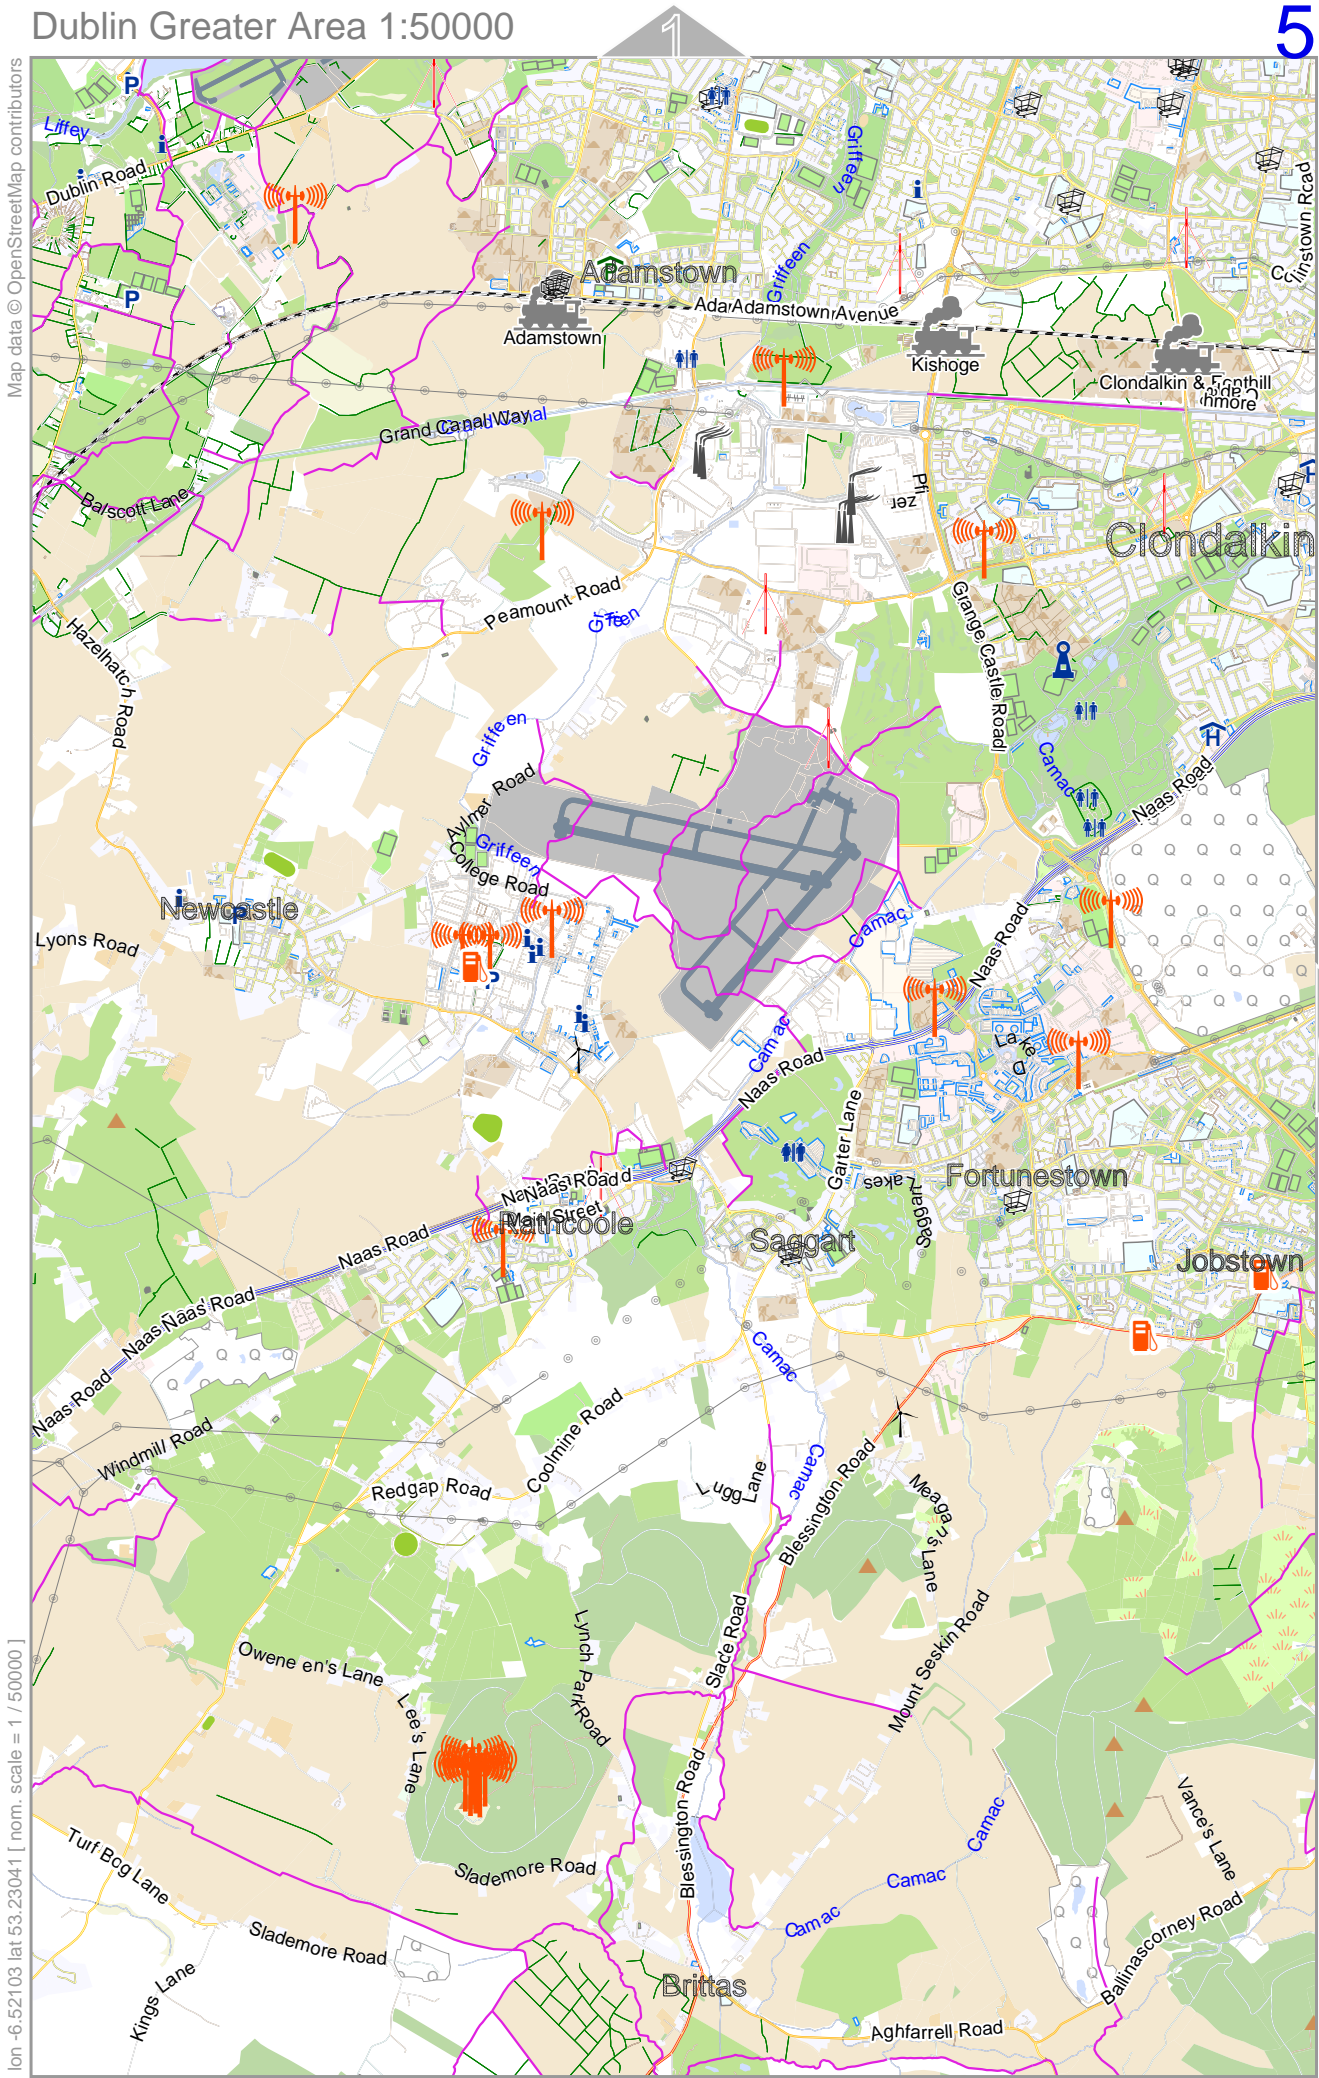

0 1000 m 2000 m

Map data © OpenStreetMap contributors

lon -6.03303 lat 53.46583

pdfmap_20241201_203627_Dublin_Greater_Area_1_50000_-6.2807_53.3458_424.pdf

lon -6.16066 lat 53.34587 [nom. scale = 1 / 50000]

0 1000 m 2000 m

Map data © OpenStreetMap contributors

lon -6.39340 lat 53.35037

lon -6.52103 lat 53.23041 [nom. scale = 1 / 50000]

pdfmap_20241201_203627_Dublin_Greater_Area_1_50000_-6.2807_53.3458_424.pdf

Map data © OpenStreetMap contributors

lon -6.27328 lat 53.35037

lon -6.40090 lat 53.23041 [nom. scale = 1 / 50000]

pdfmap_20241201_203627_Dublin_Greater_Area_1_50000_-6.2807_53.3458_424.pdf

0 1000 m 2000 m

0 1000 m 2000 m

Map data © OpenStreetMap contributors

lon -6.03303 lat 53.35037

lon -6.16066 lat 53.23041 [nom. scale = 1 / 50000]

pdfmap_20241201_203627_Dublin_Greater_Area_1_50000_-6.2807_53.3458_424.pdf