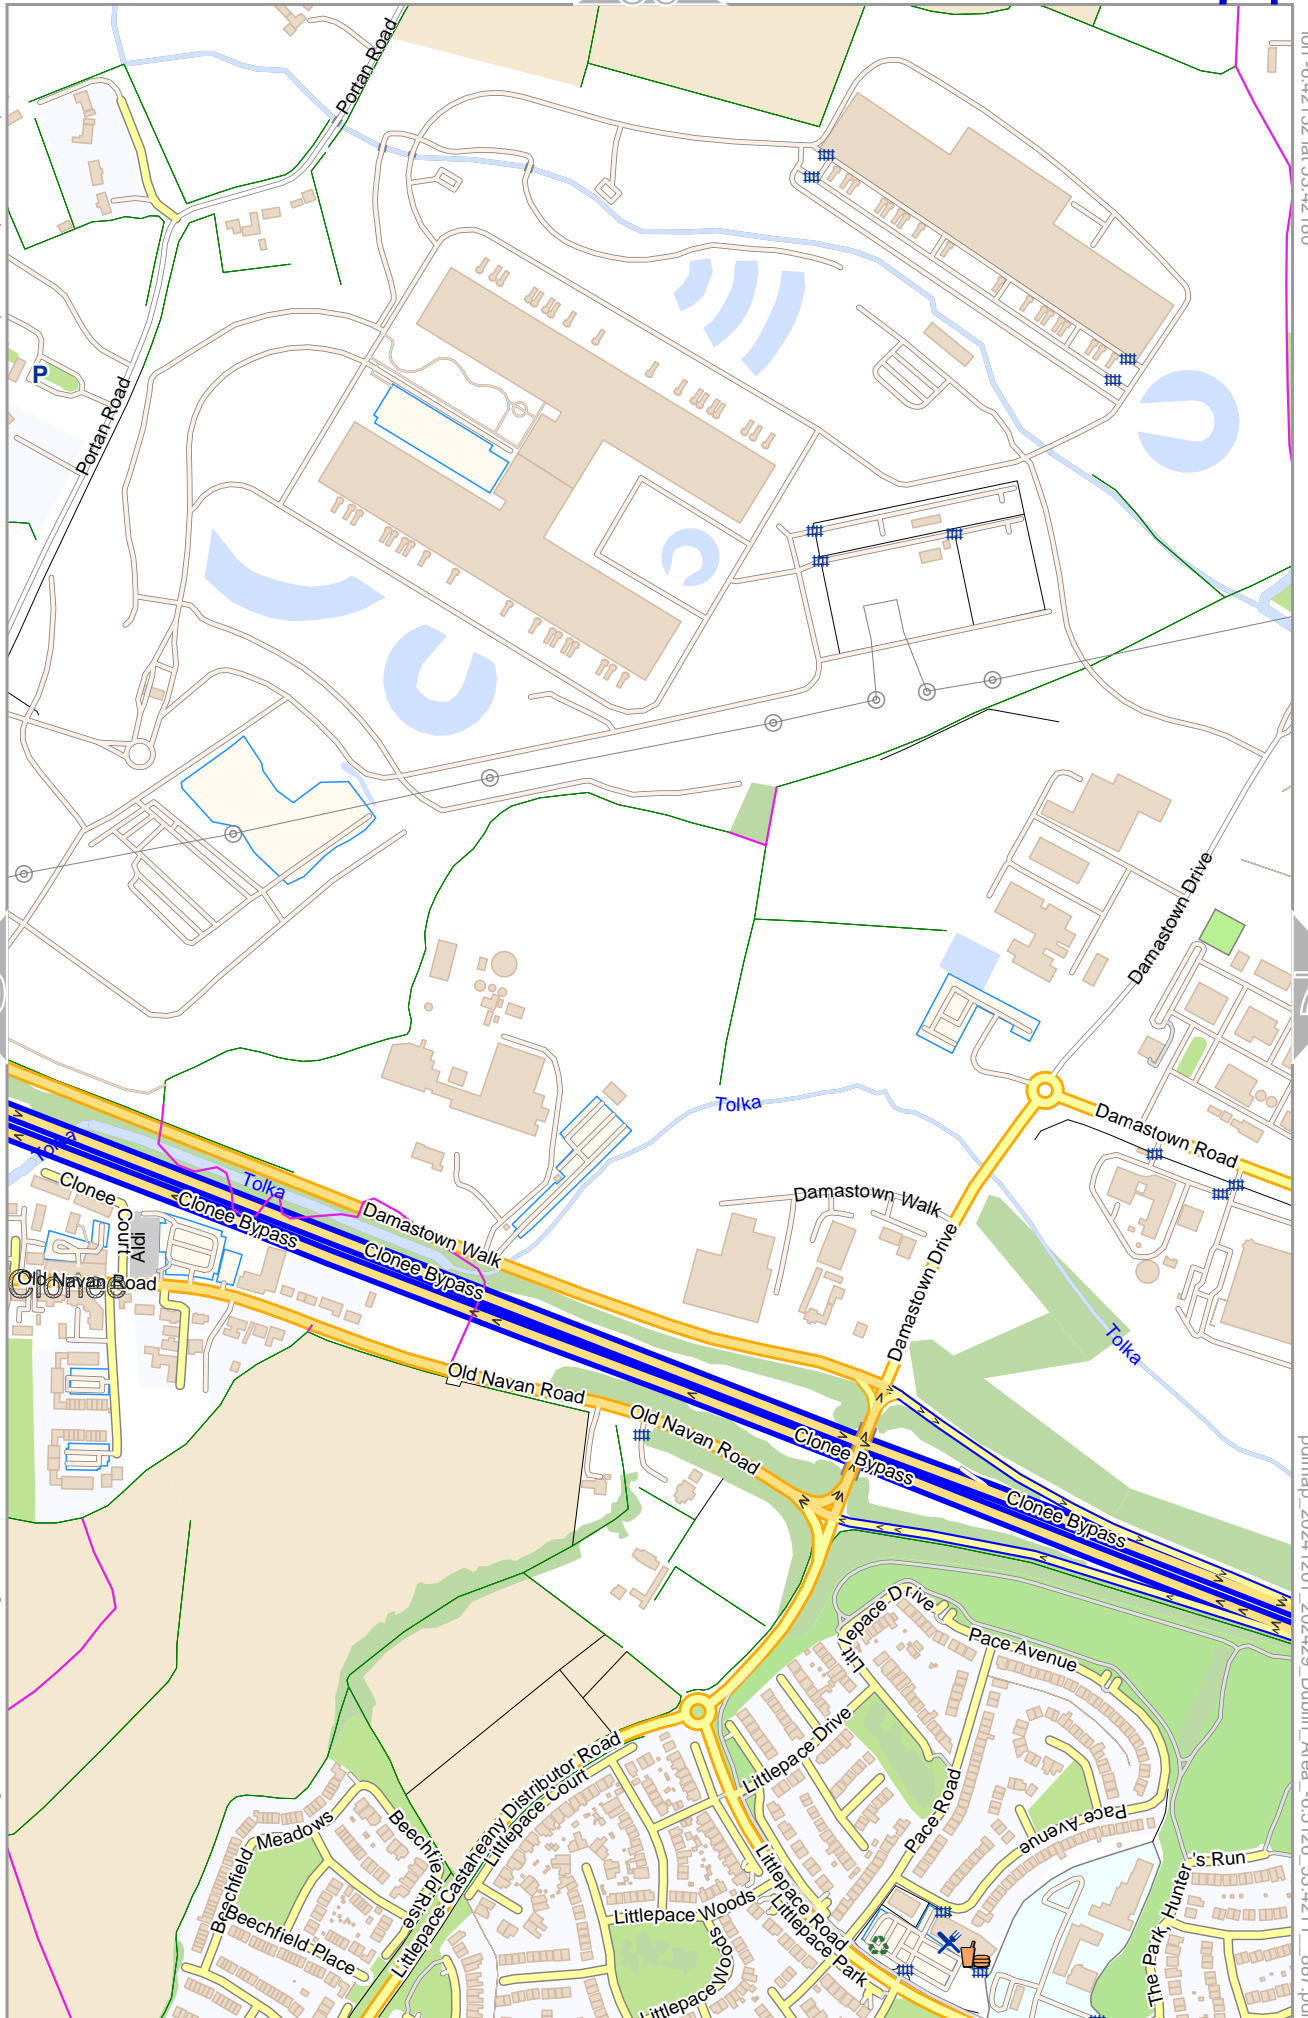

Map data © OpenStreetMap contributors

lon -6.42132 lat 53.42180

lon -6.44050 lat 53.40381 [nom. scale = 1 / 75000]

pdfmap_20241201_202429_Dublin_Area_-6.5126_53.4211_887.pdf

0 100 m 300 m