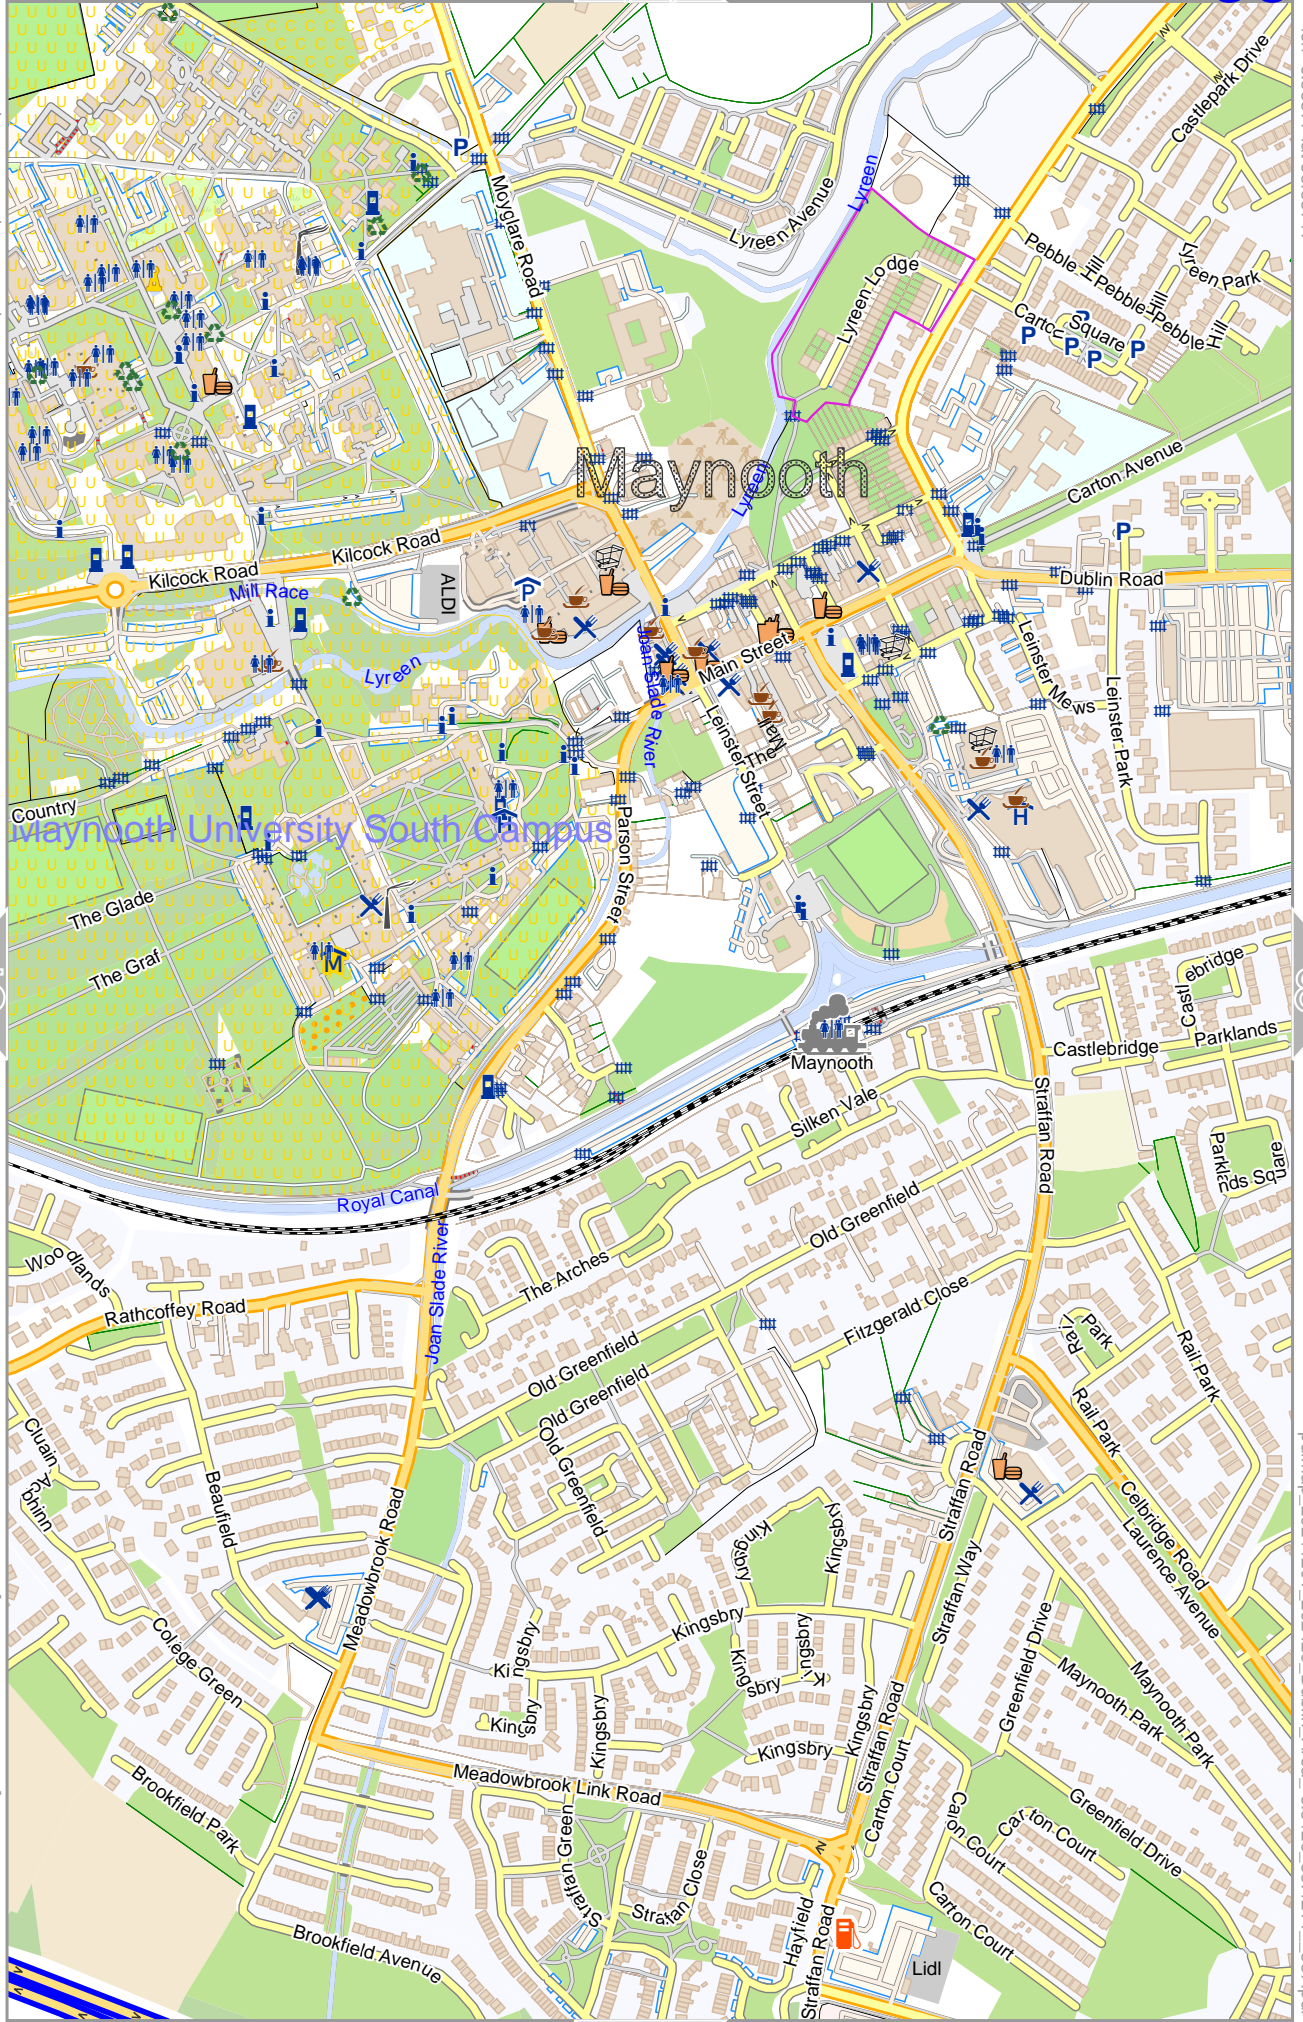

Map data © OpenStreetMap contributors

lon -6.58377 lat 53.38717

lon -6.60295 lat 53.36917 [nom. scale = 1 / 75000]

pdfmap_20241201_202429_Dublin_Area_-6.5126_53.4211_887.pdf

0 100 m 300 m