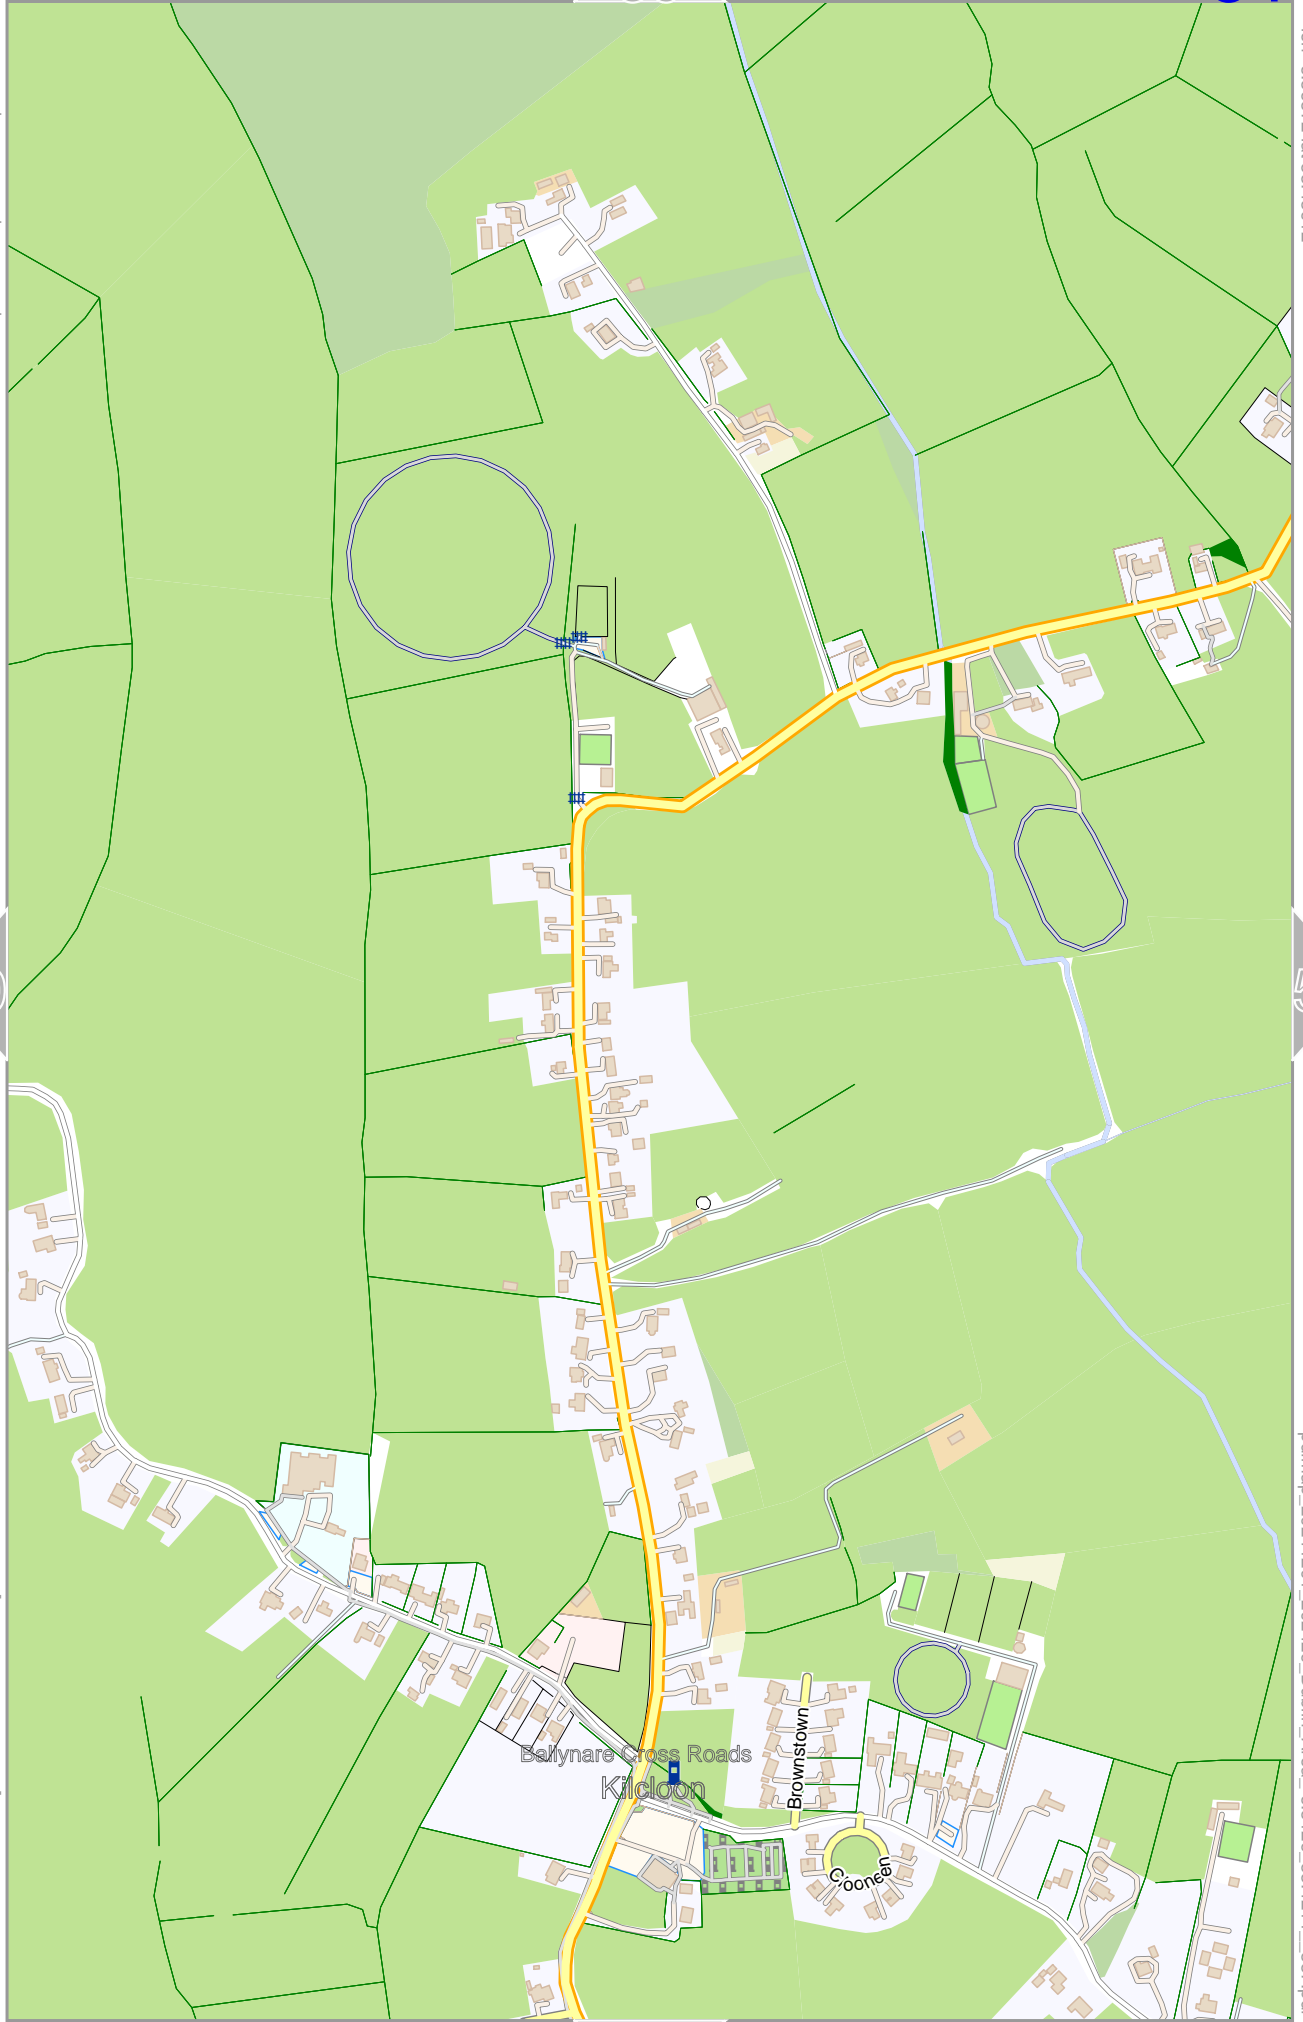

Map data © OpenStreetMap contributors

lon -6.56572 lat 53.43912

lon -6.58490 lat 53.42113 [nom. scale = 1 / 75000]

pdfmap_20241201_202429_Dublin_Area_-6.5126_53.4211_887.pdf

50

52

0 100 m 300 m

63