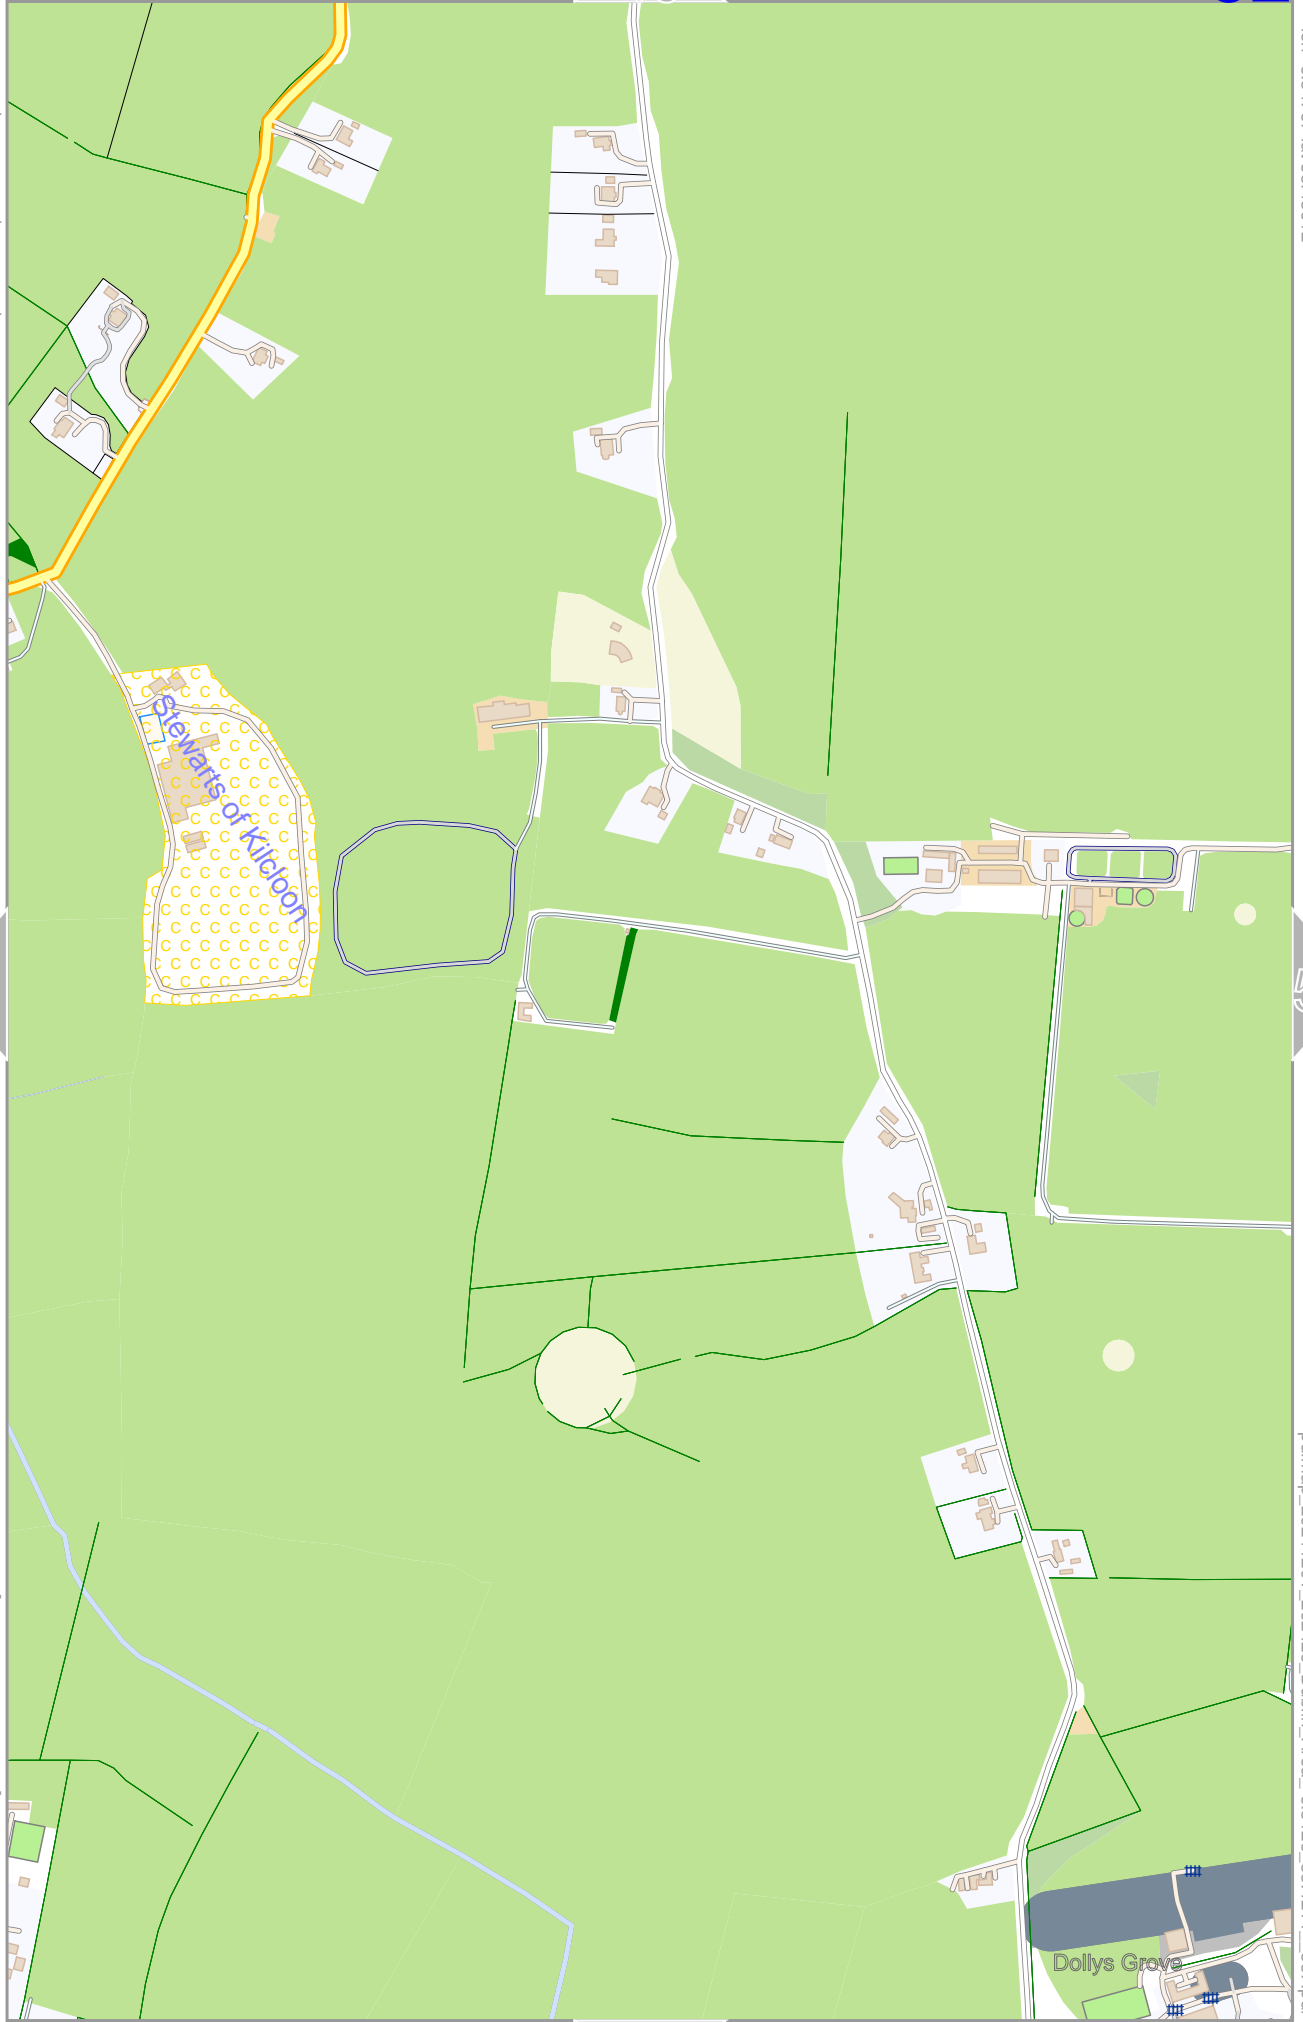

Map data © OpenStreetMap contributors

lon -6:54767 lat 53:43912

lon -6:56685 lat 53:42113 [nom. scale = 1 / 7500]

pdfmap_20241201_202429_Dublin_Area_-6:5126_53:4211_887.pdf

0 100 m 300 m

64