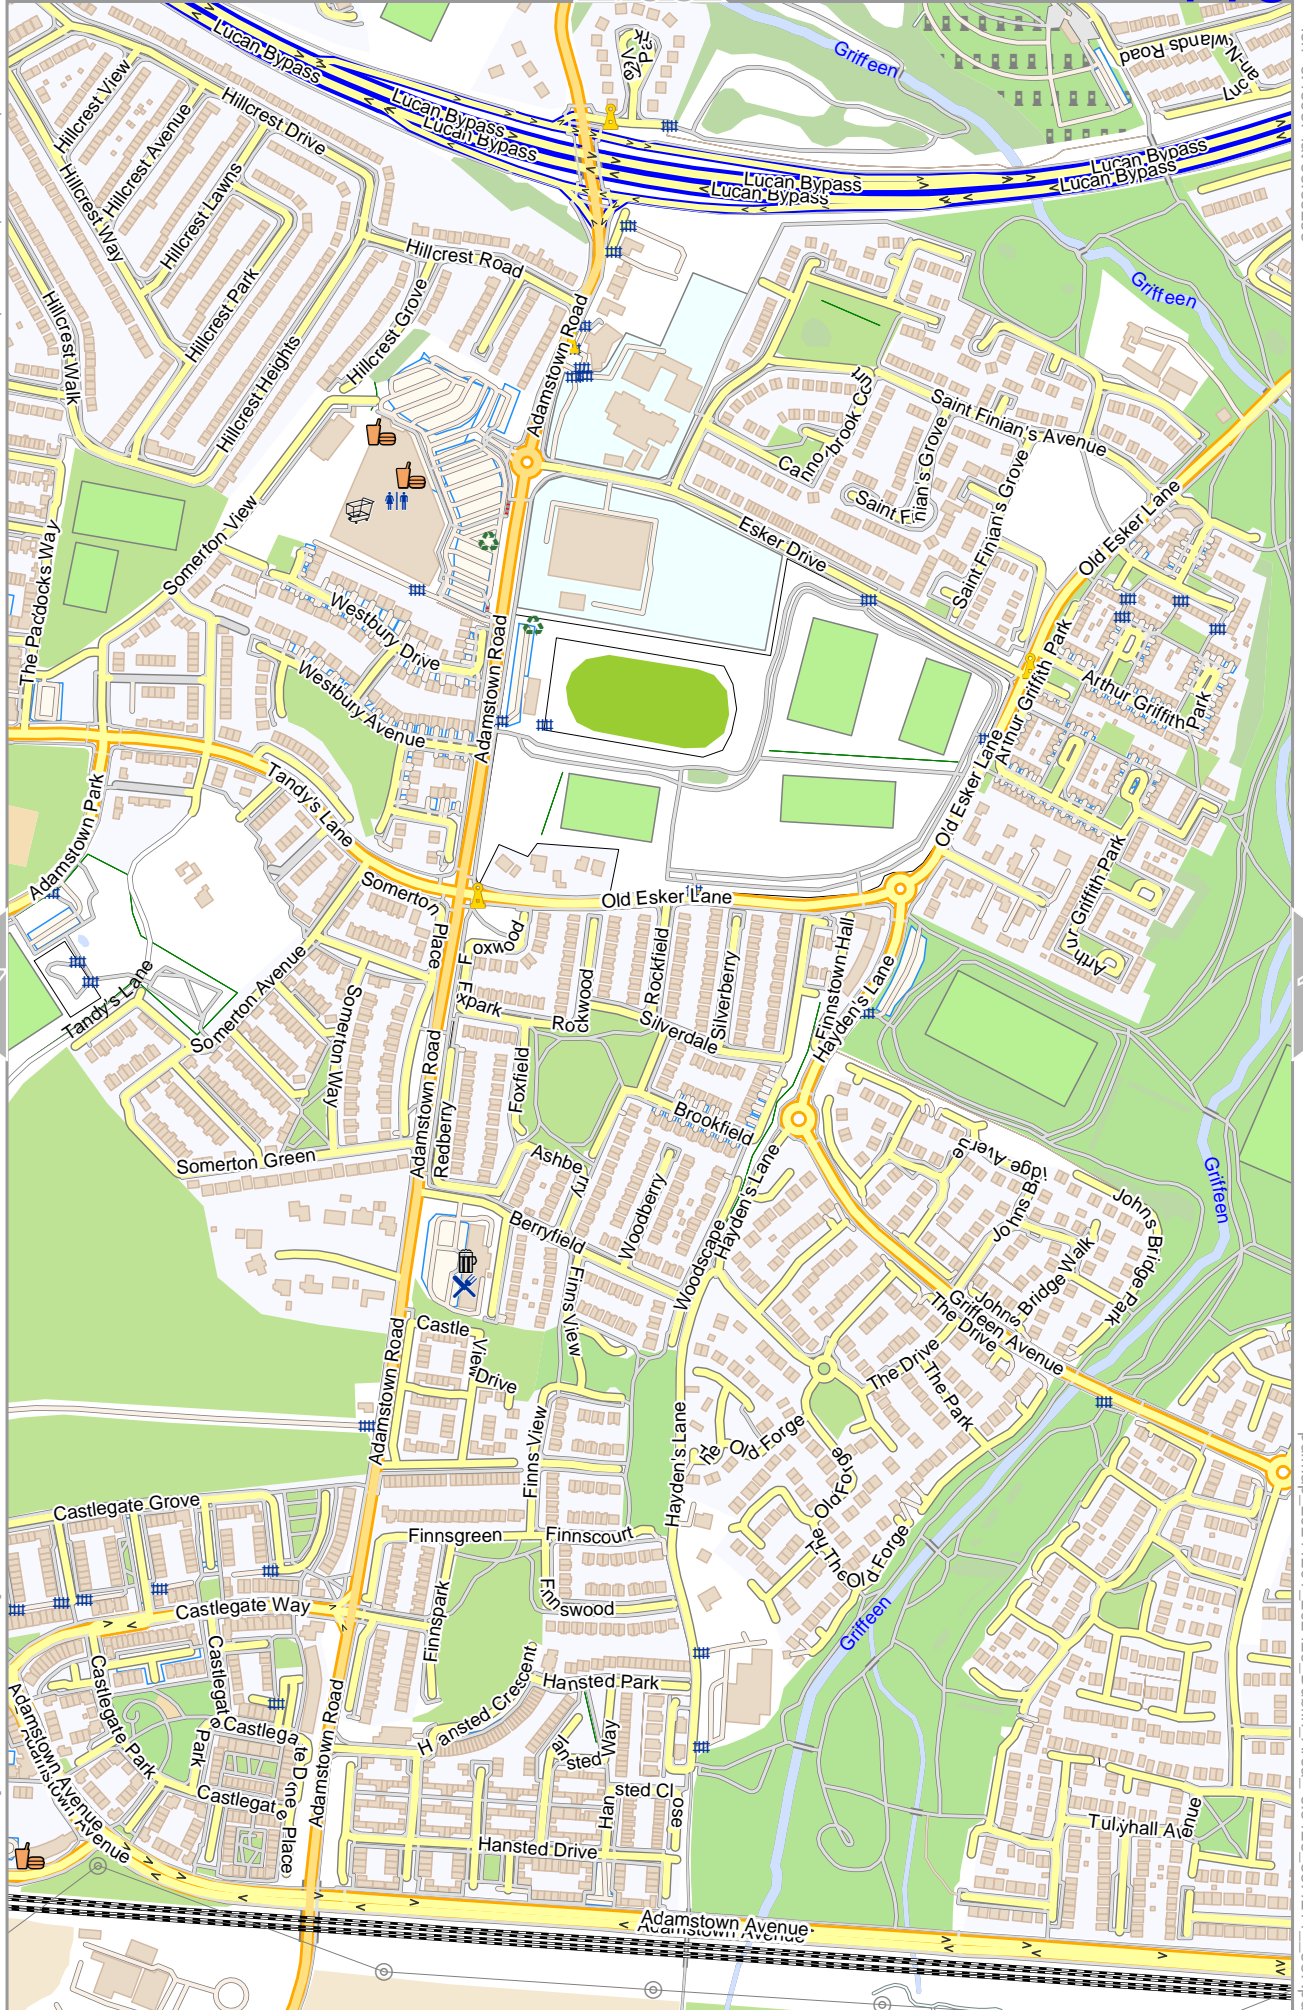

Map data © OpenStreetMap contributors

lon -6.43937 lat 53.35253

117

119

lon -6.45855 lat 53.33454 | nom. scale = 1 / 75000

pdfmap_20241201_202429_Dublin_Area_-6.5126_53.4211_887.pdf