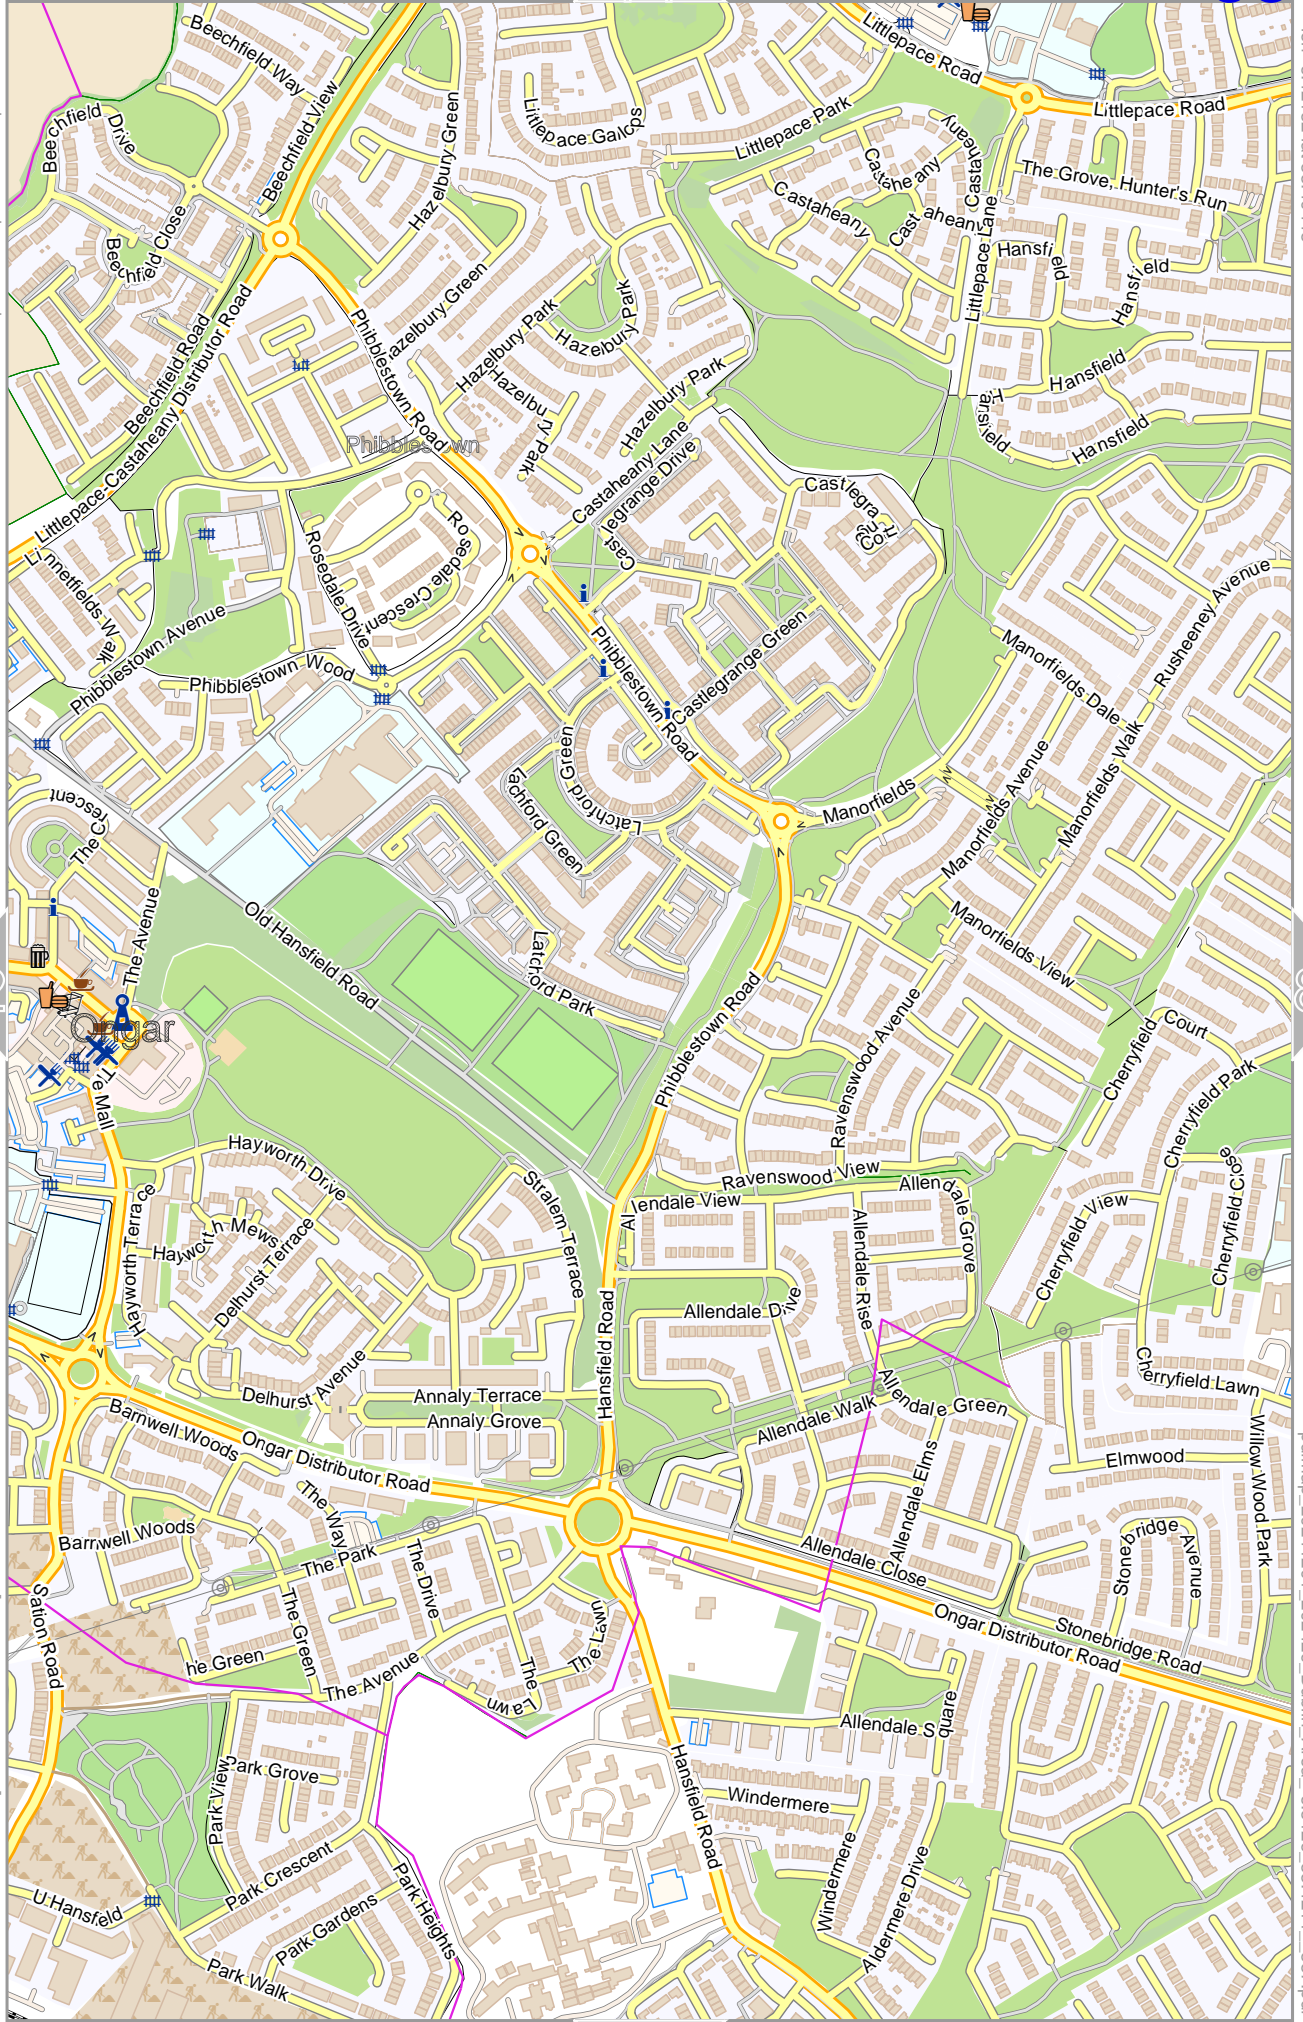

lon -6.42132 lat 53.40448

Map data © OpenStreetMap contributors

lon -6.44050 lat 53.38649 [nom. scale = 1 / 75000]

pdfmap 20241201_202429_Dublin_Area_-6.5126_53.4211_887.pdf

0 100 m 300 m

95