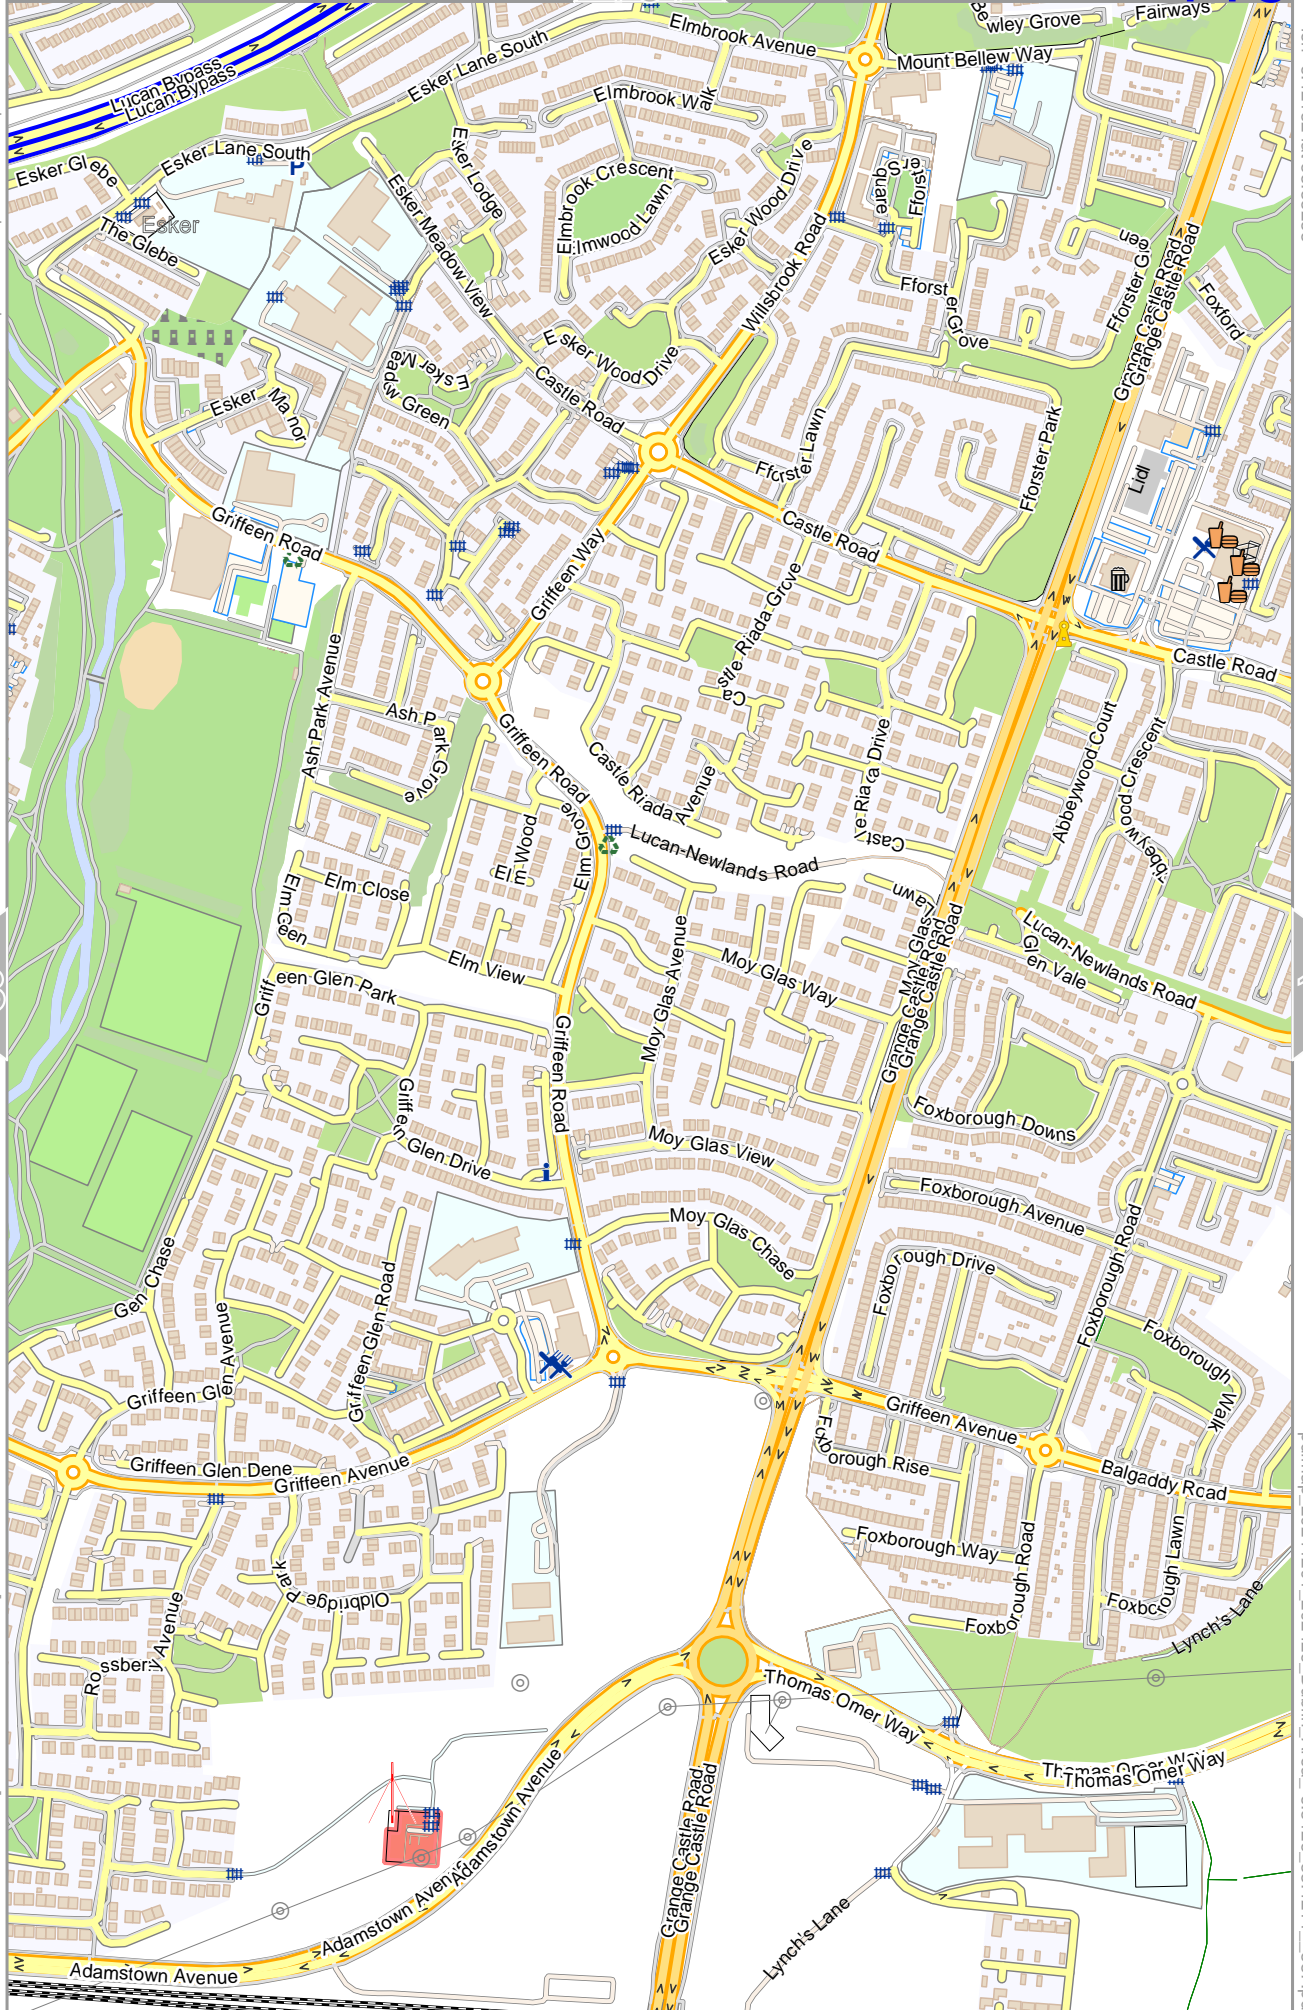

Map data © OpenStreetMap contributors

lon -6.42132 lat 53.35253

lon -6.44050 lat 53.33454 [nom. scale = 1 / 75000]

pdfmap 20241201_202429_Dublin_Area -6.5126_53.4211_887.pdf