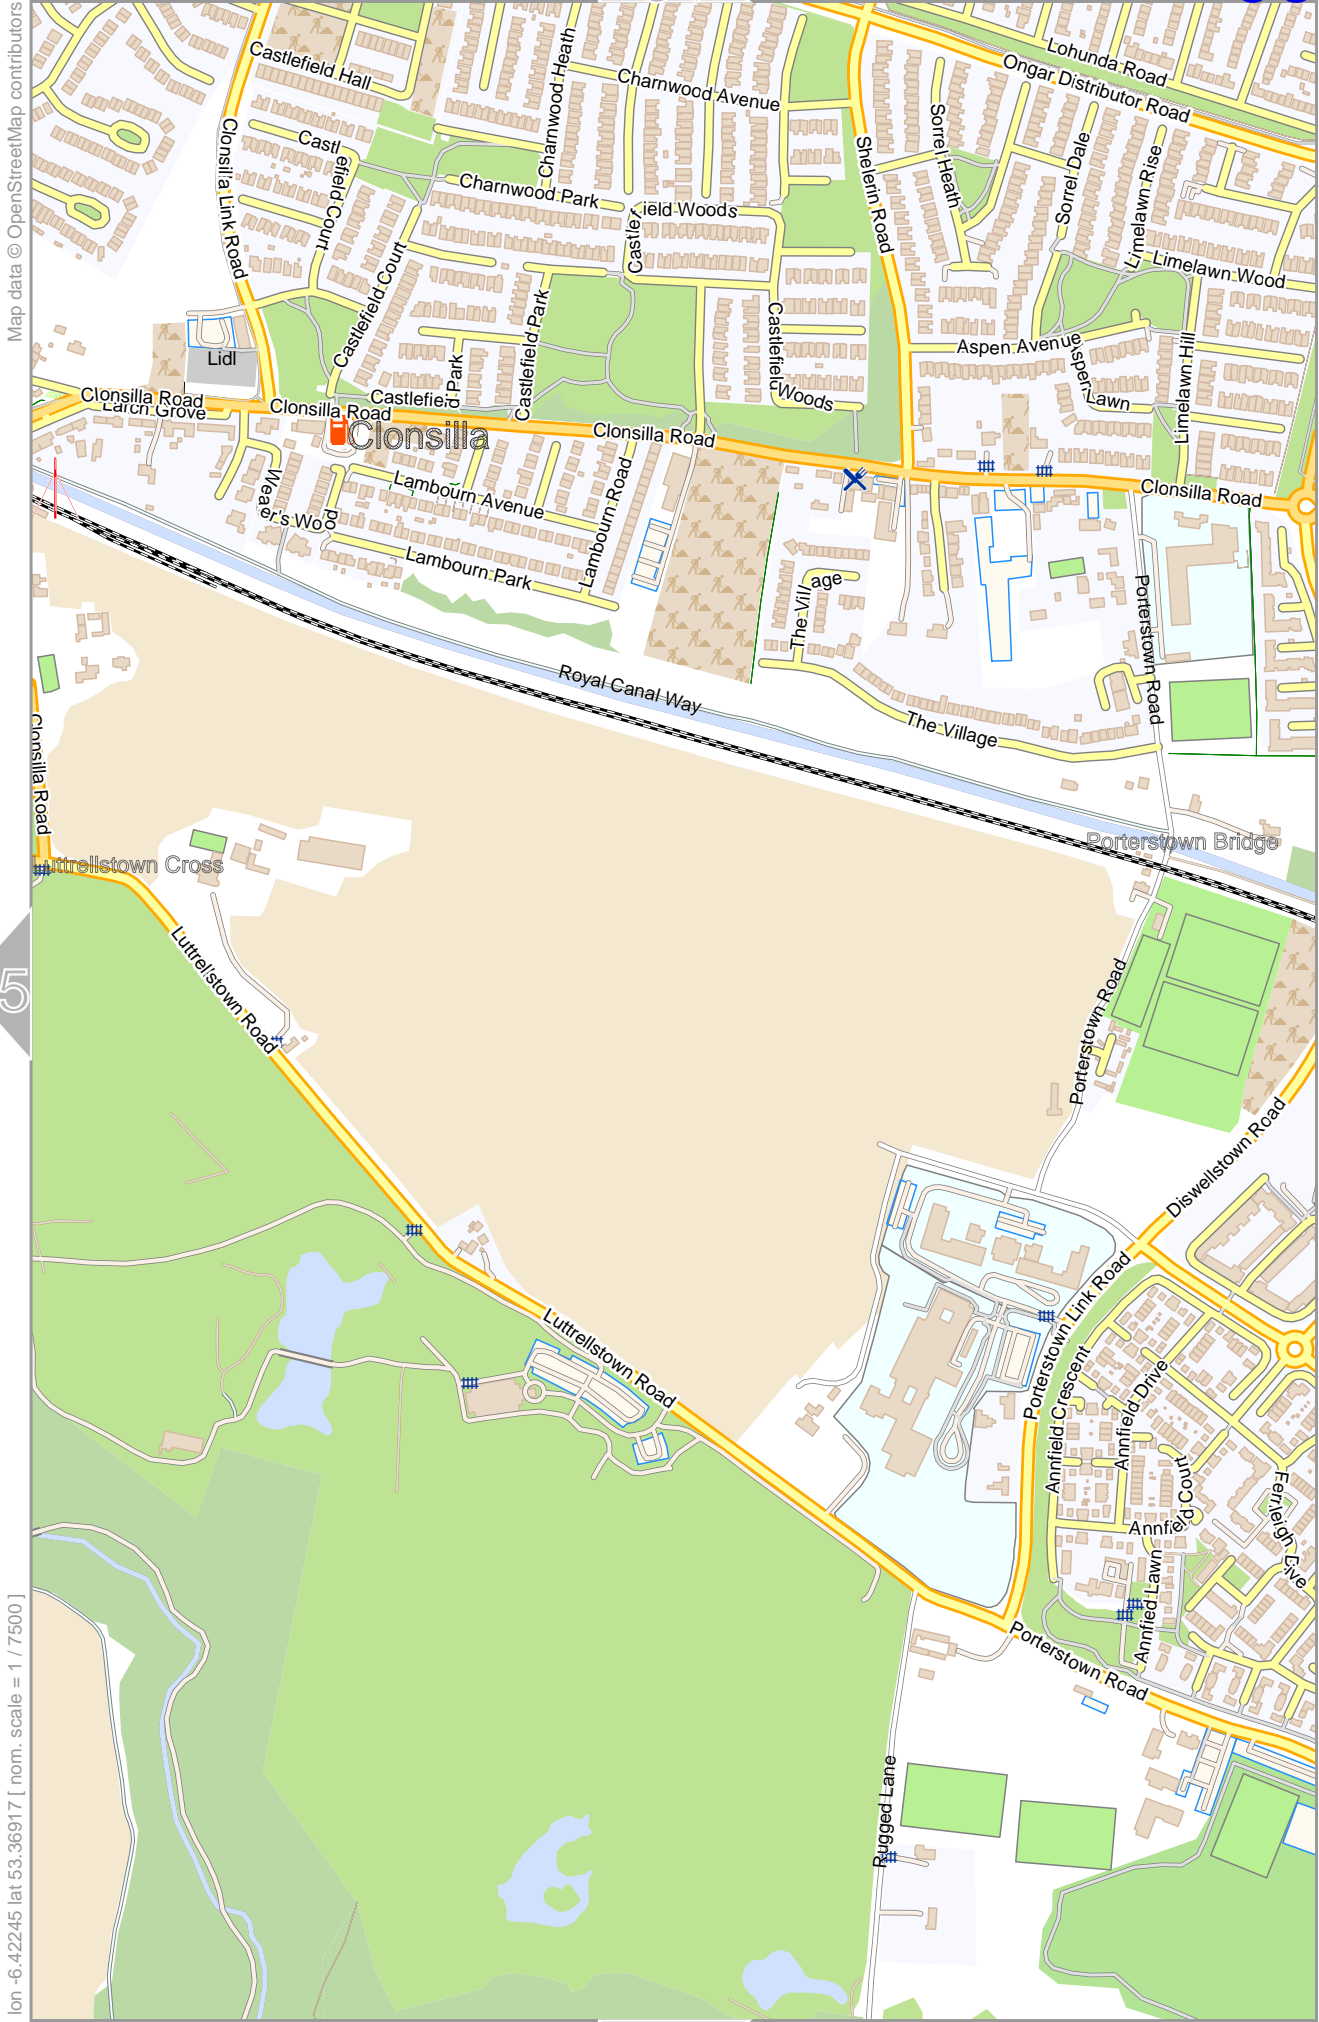

Map data © OpenStreetMap contributors

lon -6.40327 lat 53.38717

lon -6.42245 lat 53.36917 [nom. scale = 1 / 75000]

pdfmap_20241201_202429_Dublin_Area_-6.5126_53.4211_887.pdf

0 100 m 300 m