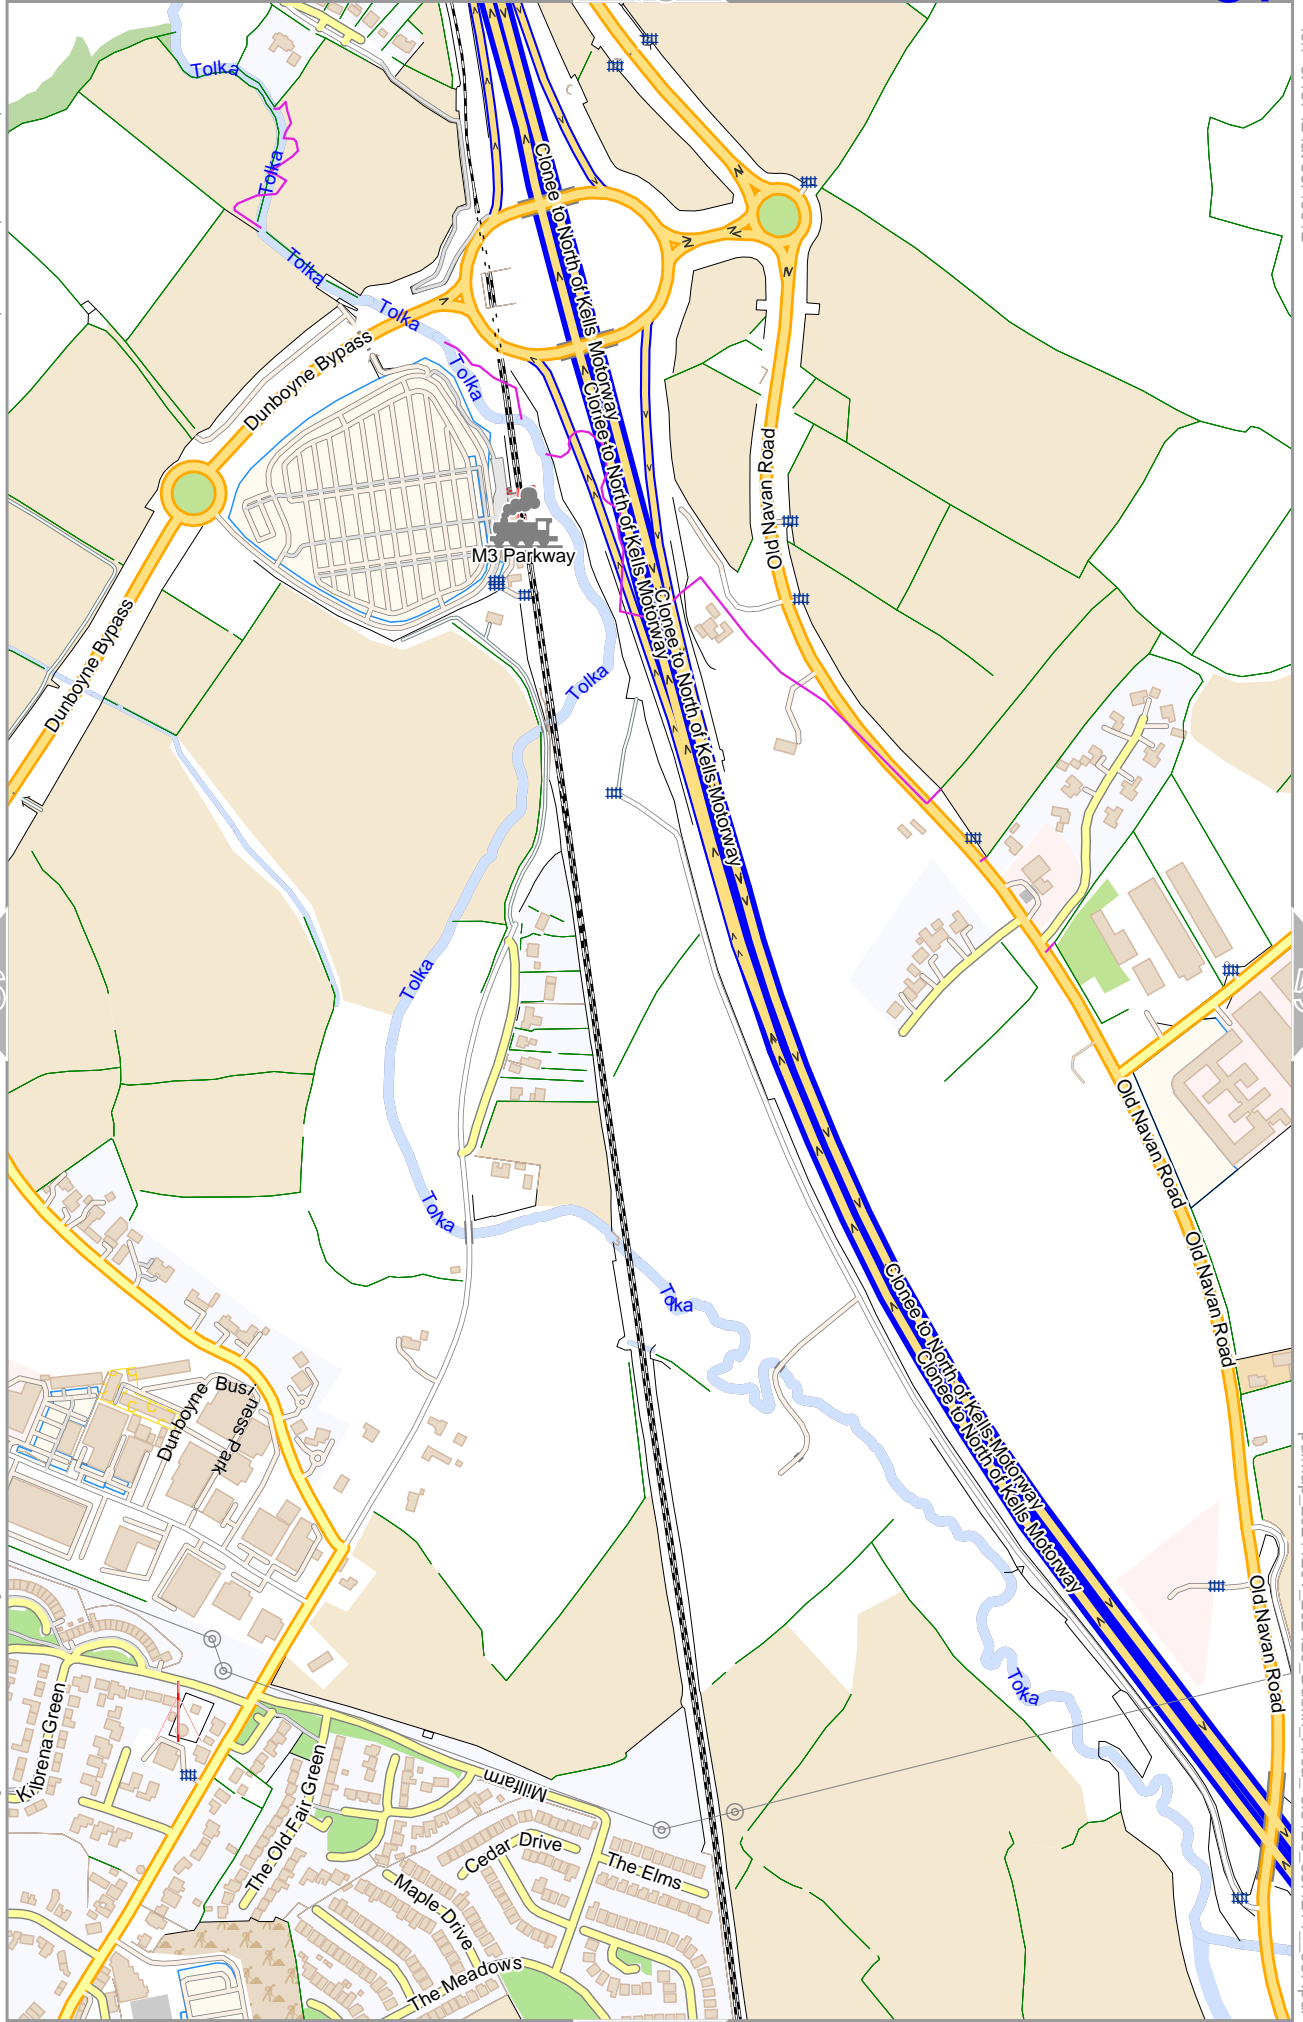

Map data © OpenStreetMap contributors

lon -6.45742 lat 53.43912

lon -6.47660 lat 53.42113 [nom. scale = 1 / 75000]

pdfmap_20241201_202429_Dublin_Area_-6.5126_53.4211_887.pdf

0 100 m 300 m