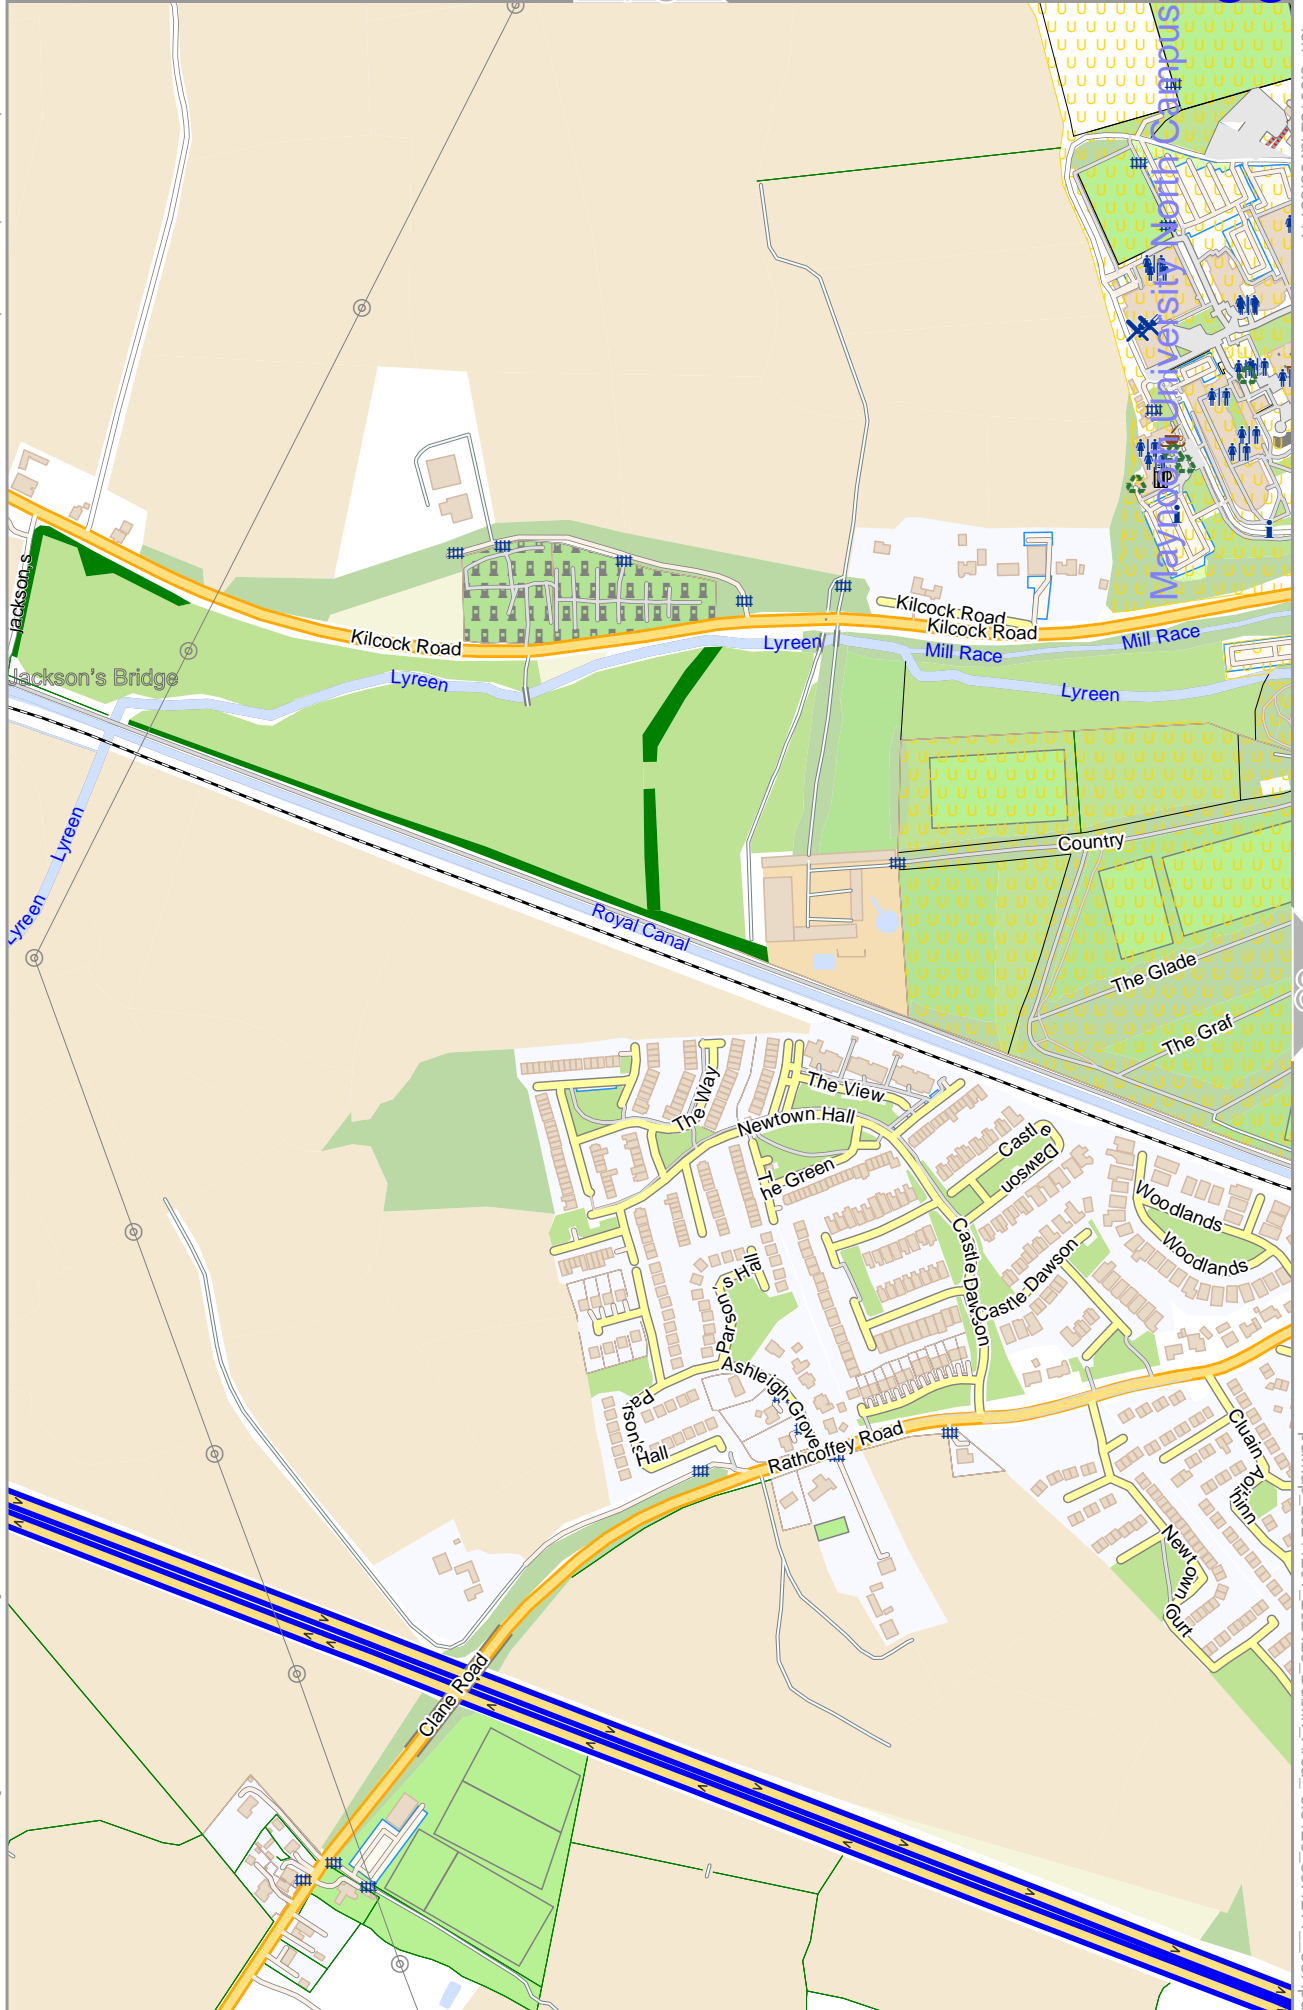

Map data © OpenStreetMap contributors

lon -6.60182 lat 53.38717

lon -6.62100 lat 53.36917 [nom. scale = 1 / 75000]

pdfmap_20241201_202429_Dublin_Area_-6.5126_53.4211_887.pdf