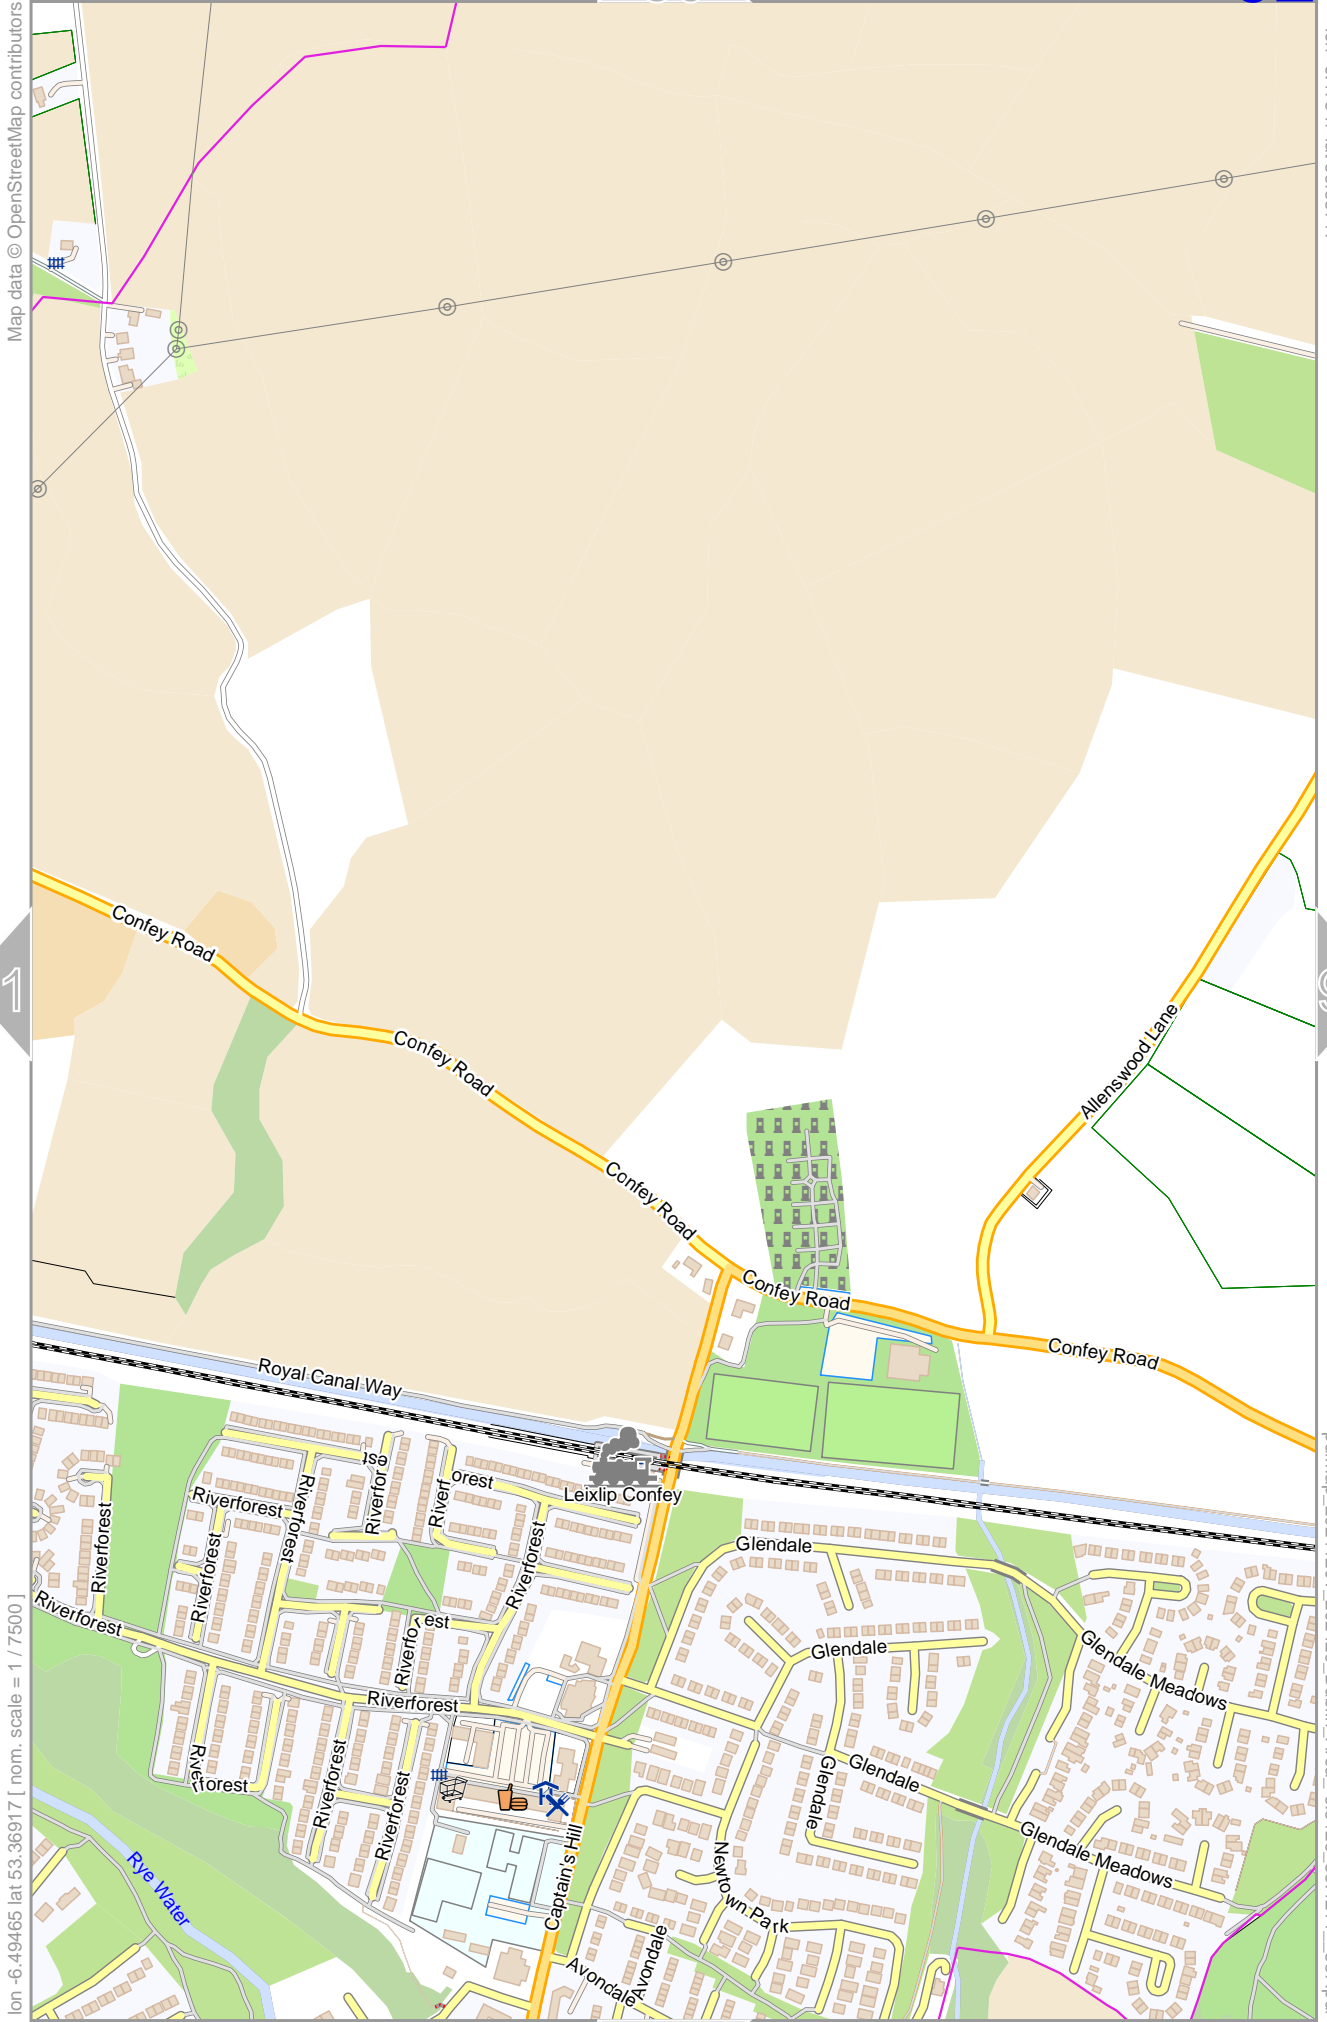

Map data © OpenStreetMap contributors

lon -6.47547 lat 53.38717

lon -6.49465 lat 53.36917 [nom. scale = 1 / 75000]

pdfmap_20241201_202429_Dublin_Area_-6.5126_53.4211_887.pdf

0 100 m 300 m