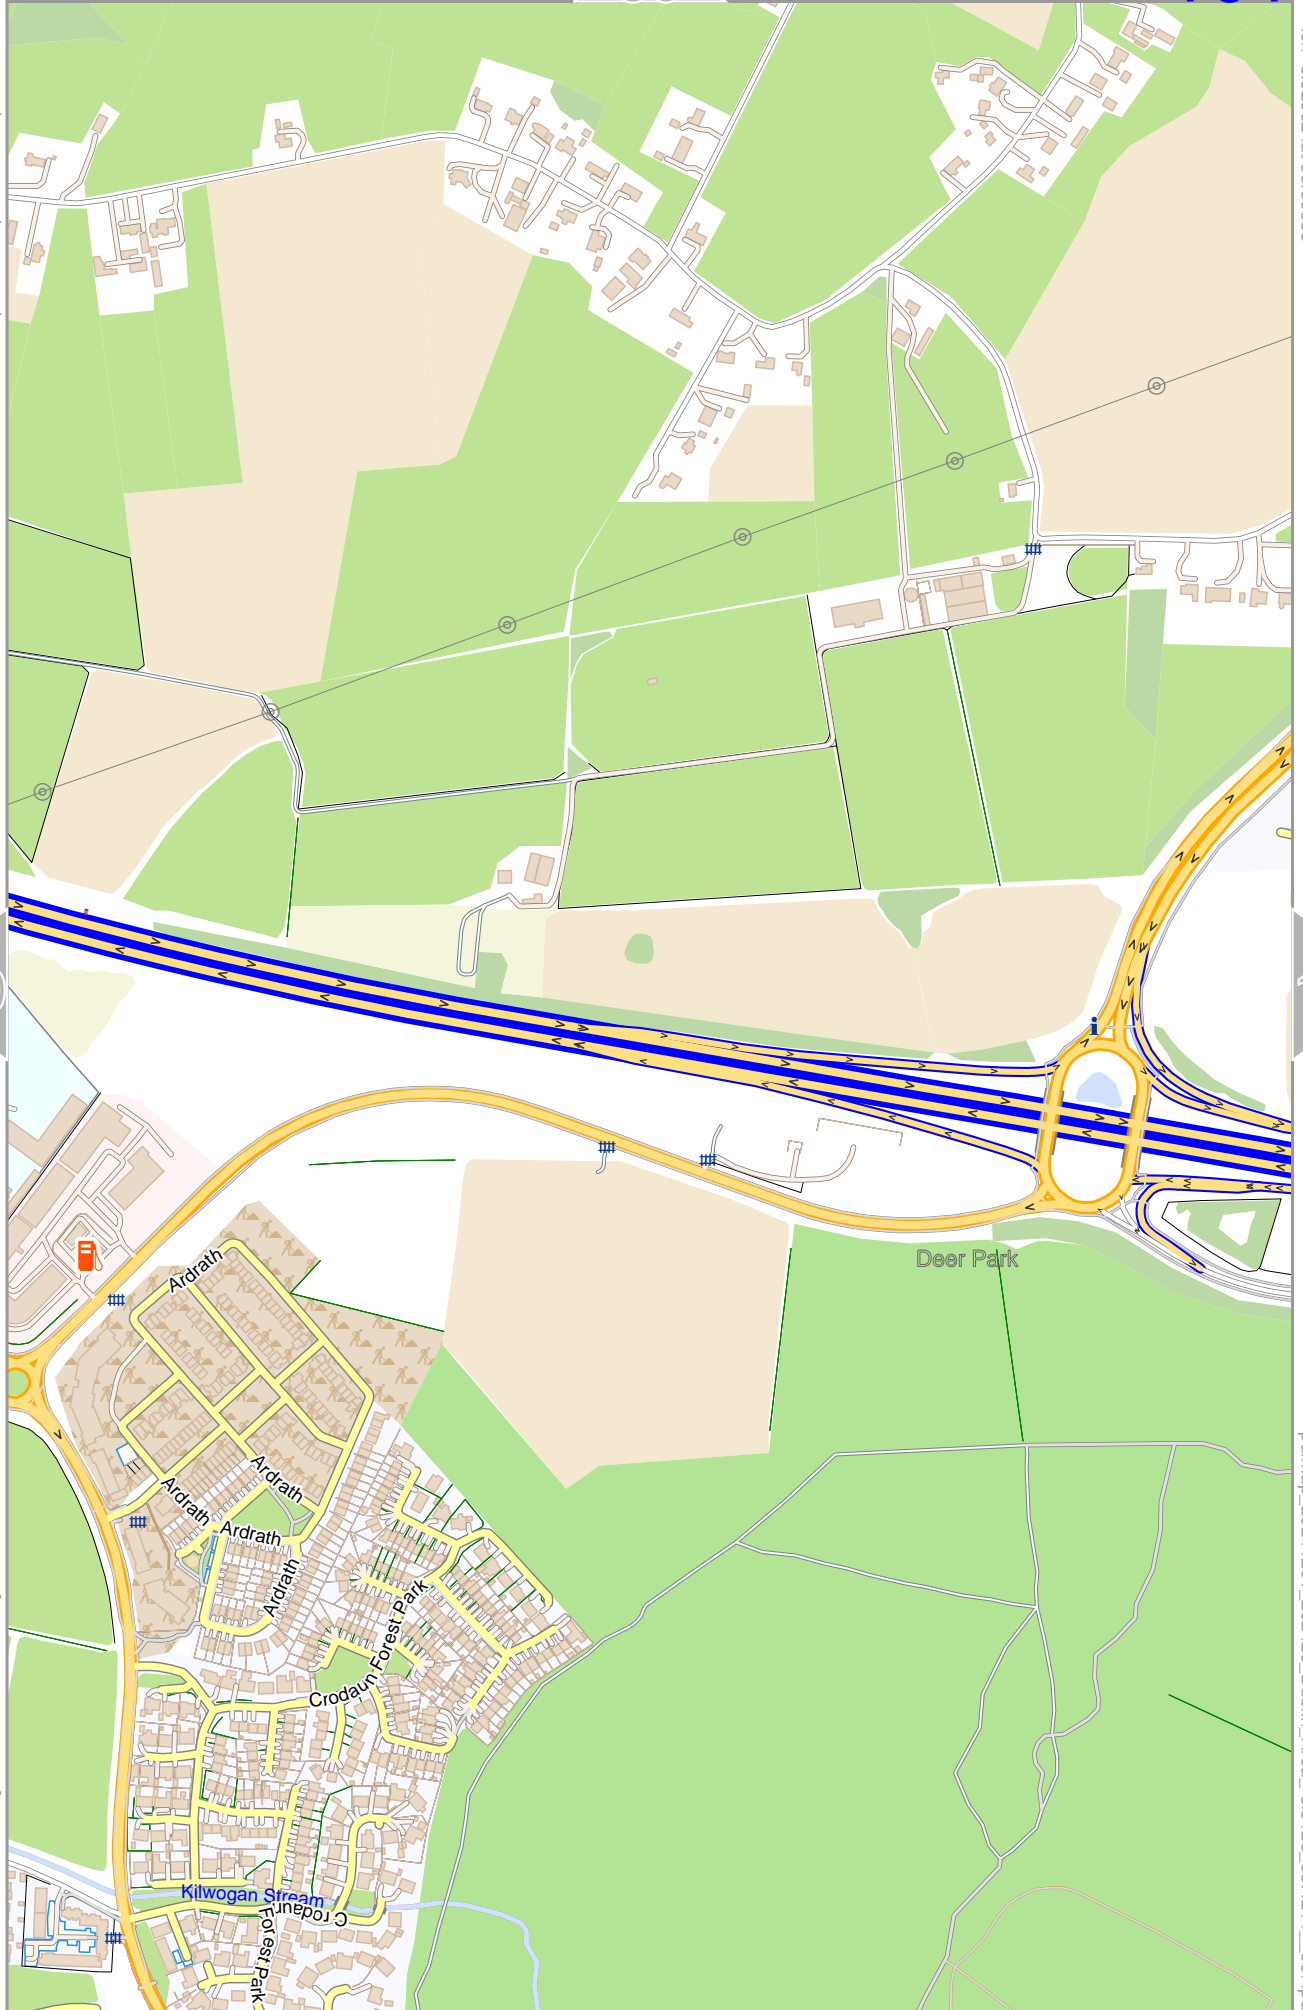

0 100 m 300 m

Map data © OpenStreetMap contributors

lon -6:52962 lat 53:36985

lon -6:54880 lat 53:35185 [nom. scale = 1 / 7500]

pdfmap_20241201_202429_Dublin_Area_-6:5126_53:4211_887.pdf

0 100 m 300 m

Map data © OpenStreetMap contributors