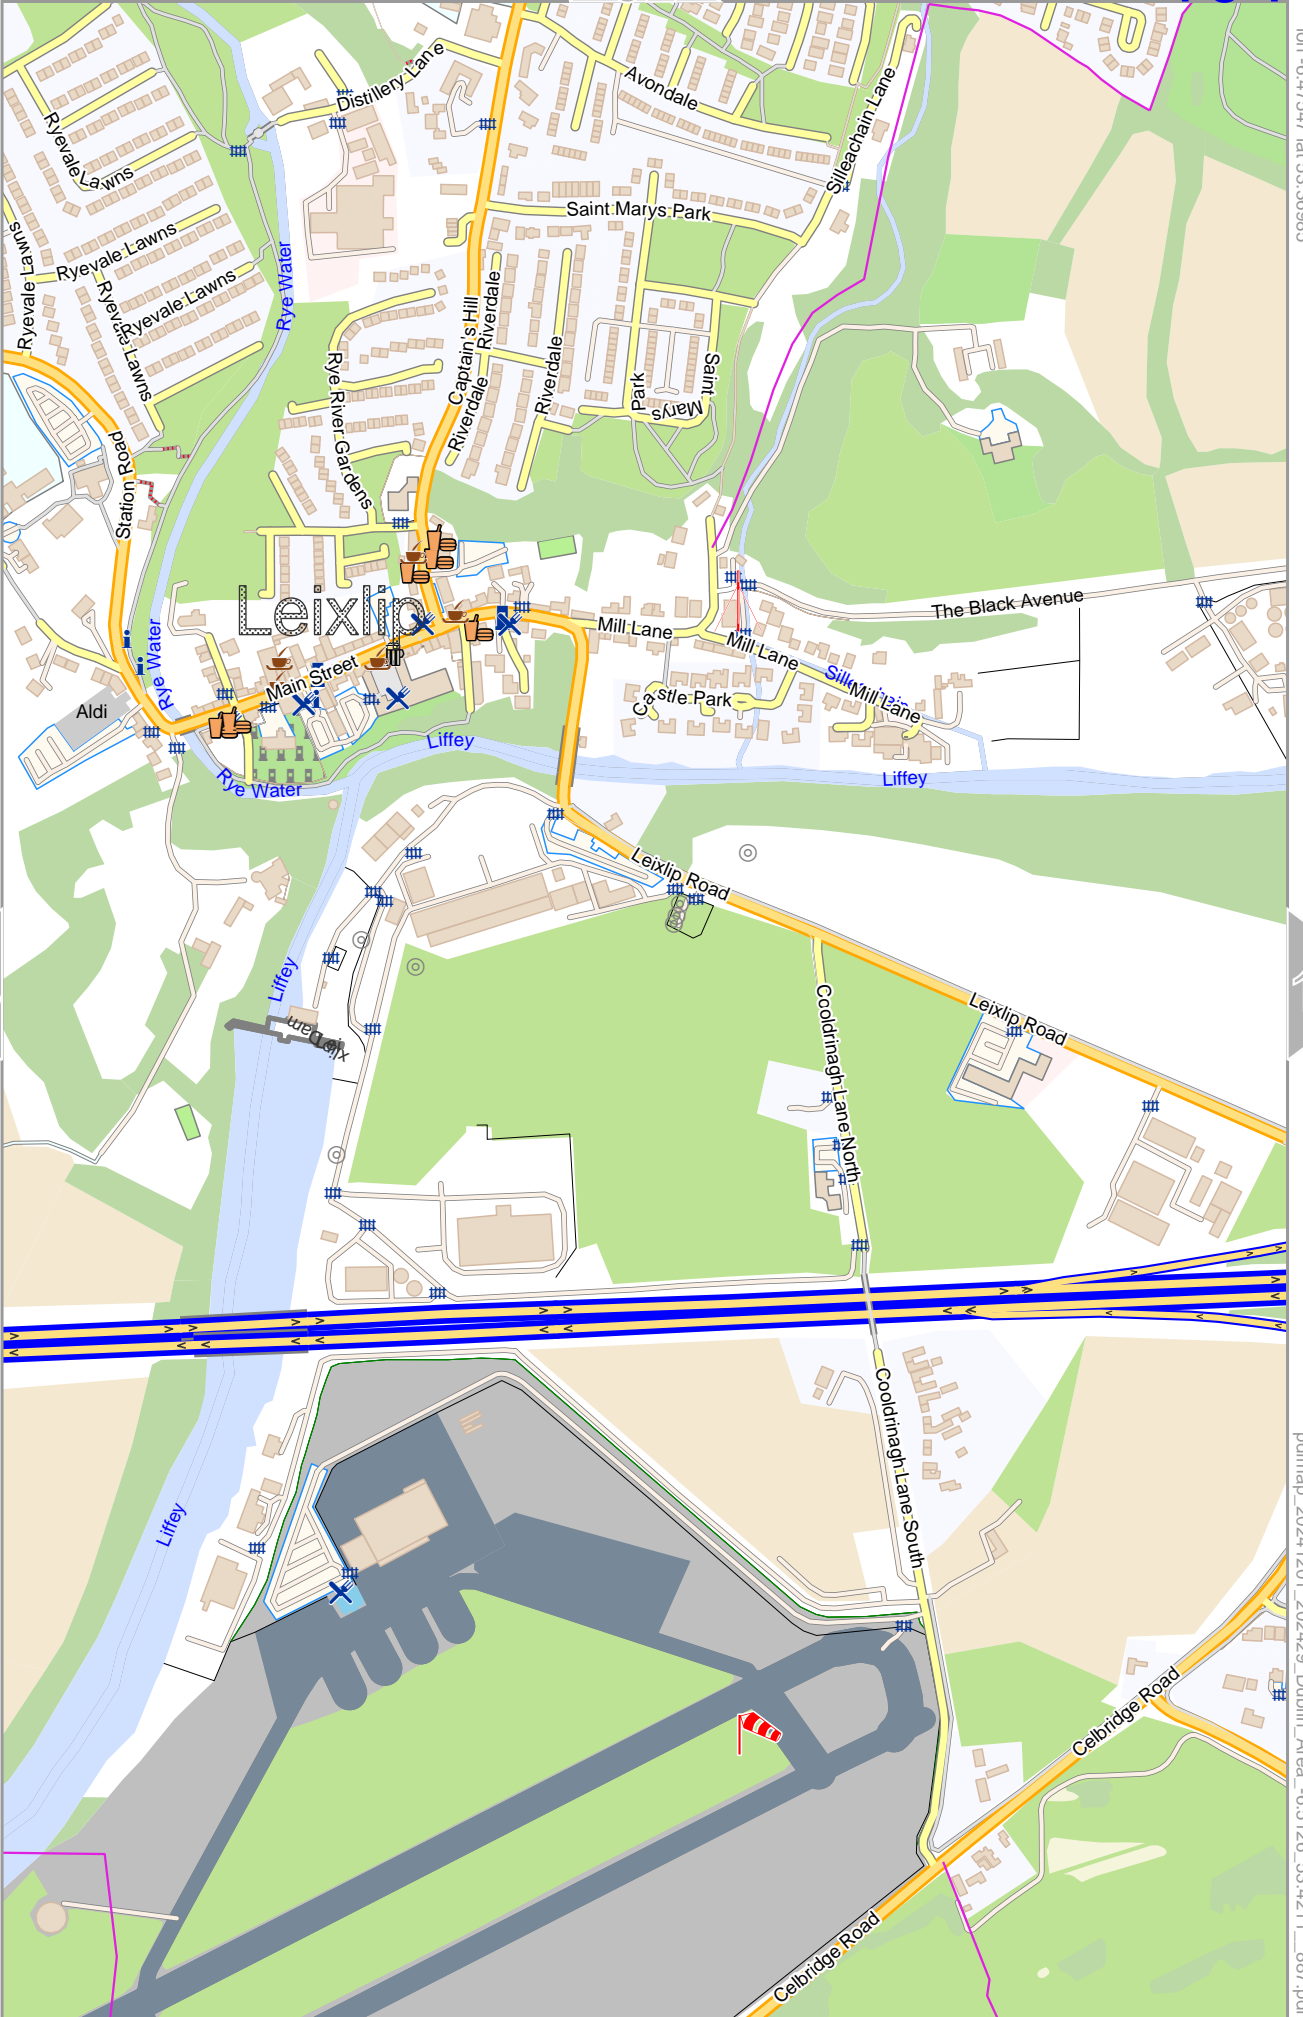

Map data © OpenStreetMap contributors

lon -6.47547 lat 53.36965

lon -6.49465 lat 53.35185 [nom. scale = 1 / 75000]

pdfmap_20241201_202429_Dublin_Area_-6.5126_53.4211_887.pdf

0 100 m 300 m