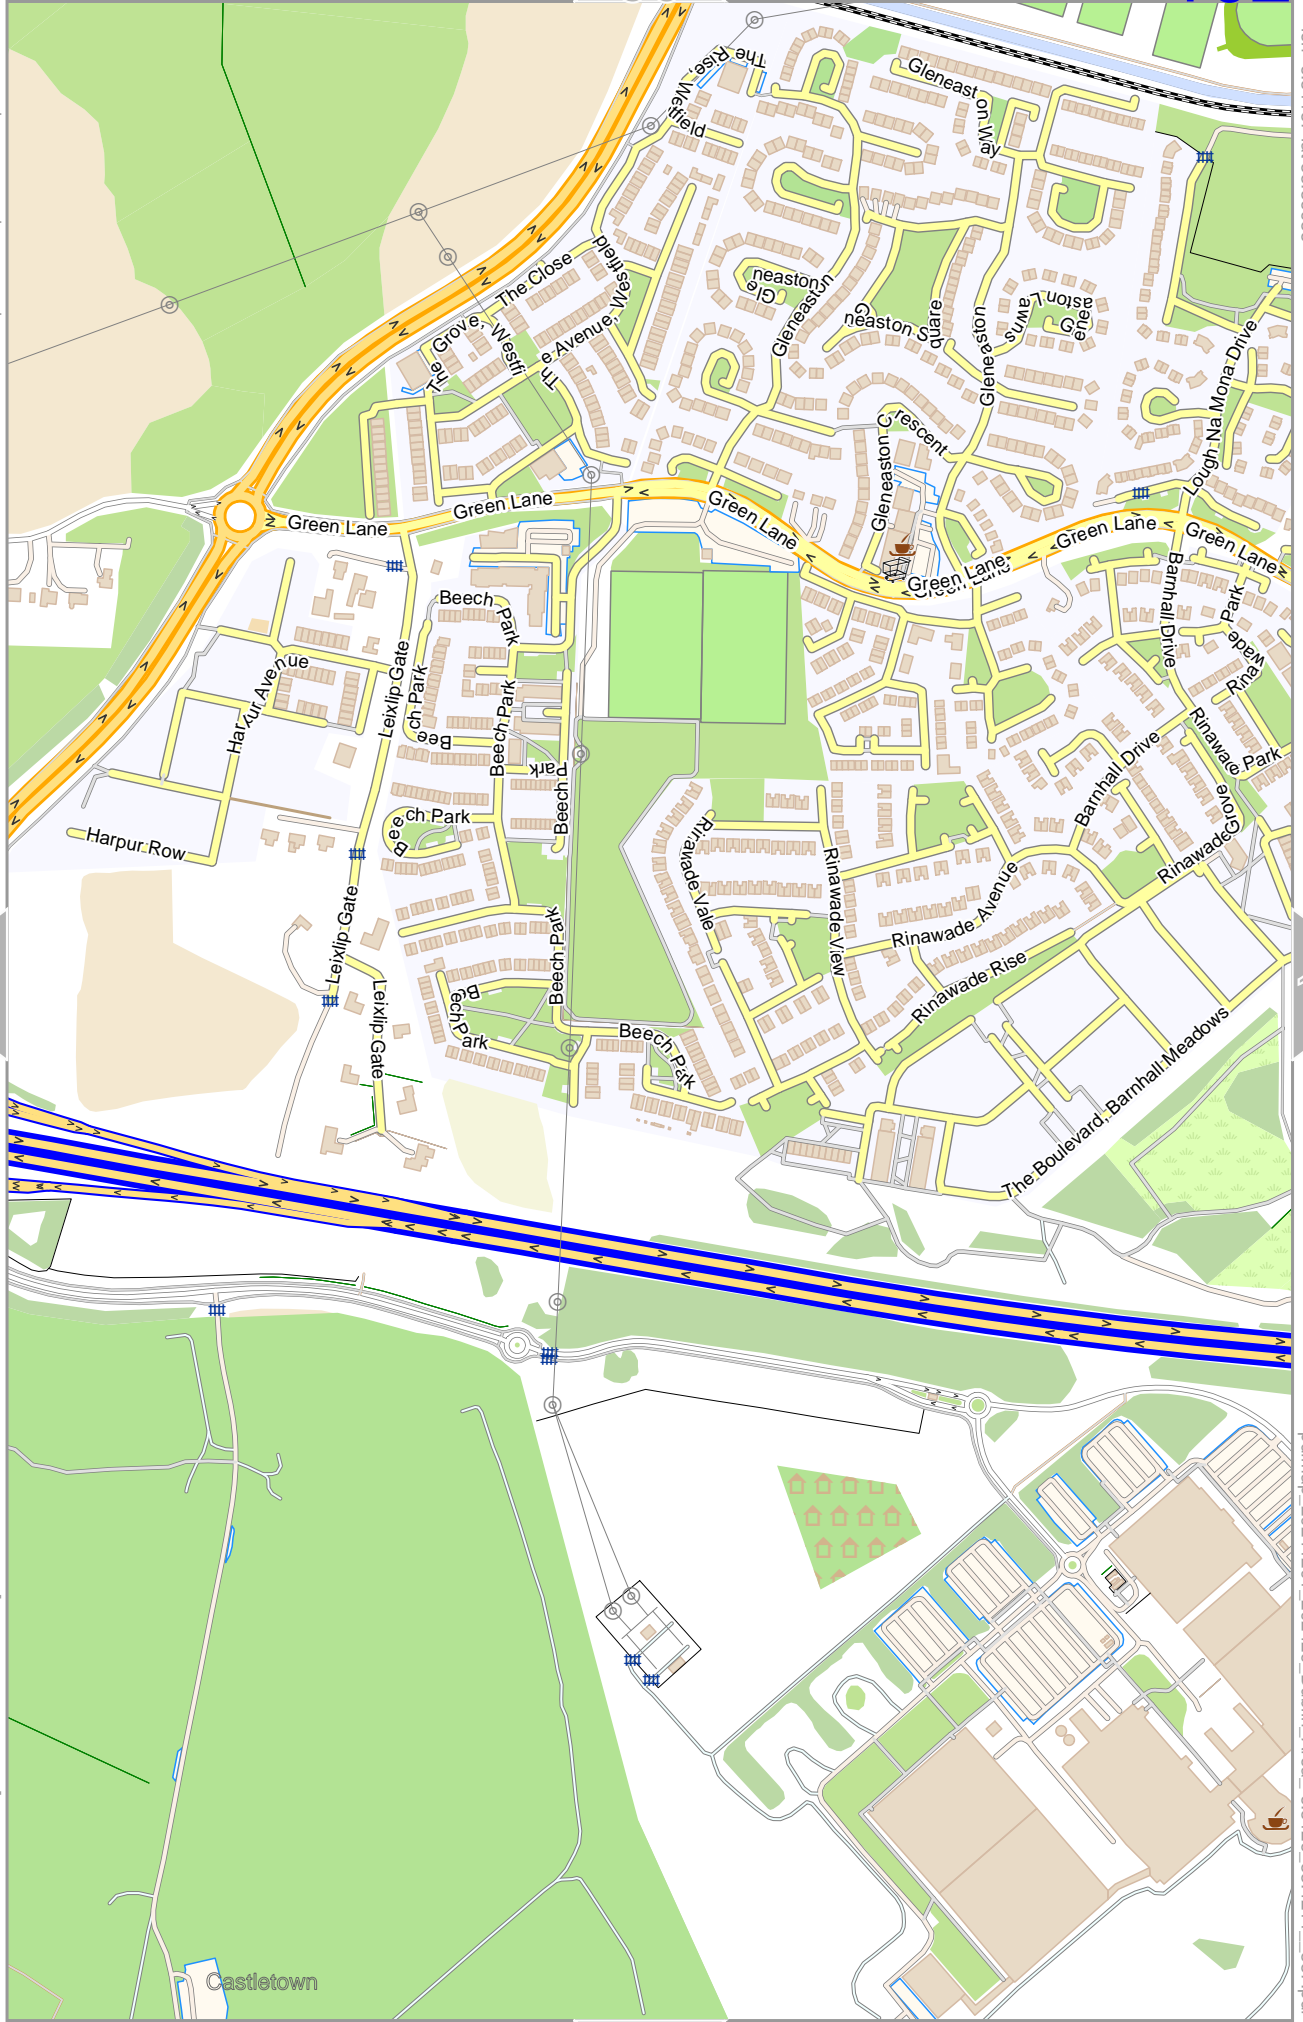

Map data © OpenStreetMap contributors

lon -6:51157 lat 53:36965

lon -6:53075 lat 53:35185 [nom. scale = 1 / 7500]

pdfmap_20241201_202429_Dublin_Area_-6:5126_53:4211_887.pdf

0 100 m 300 m