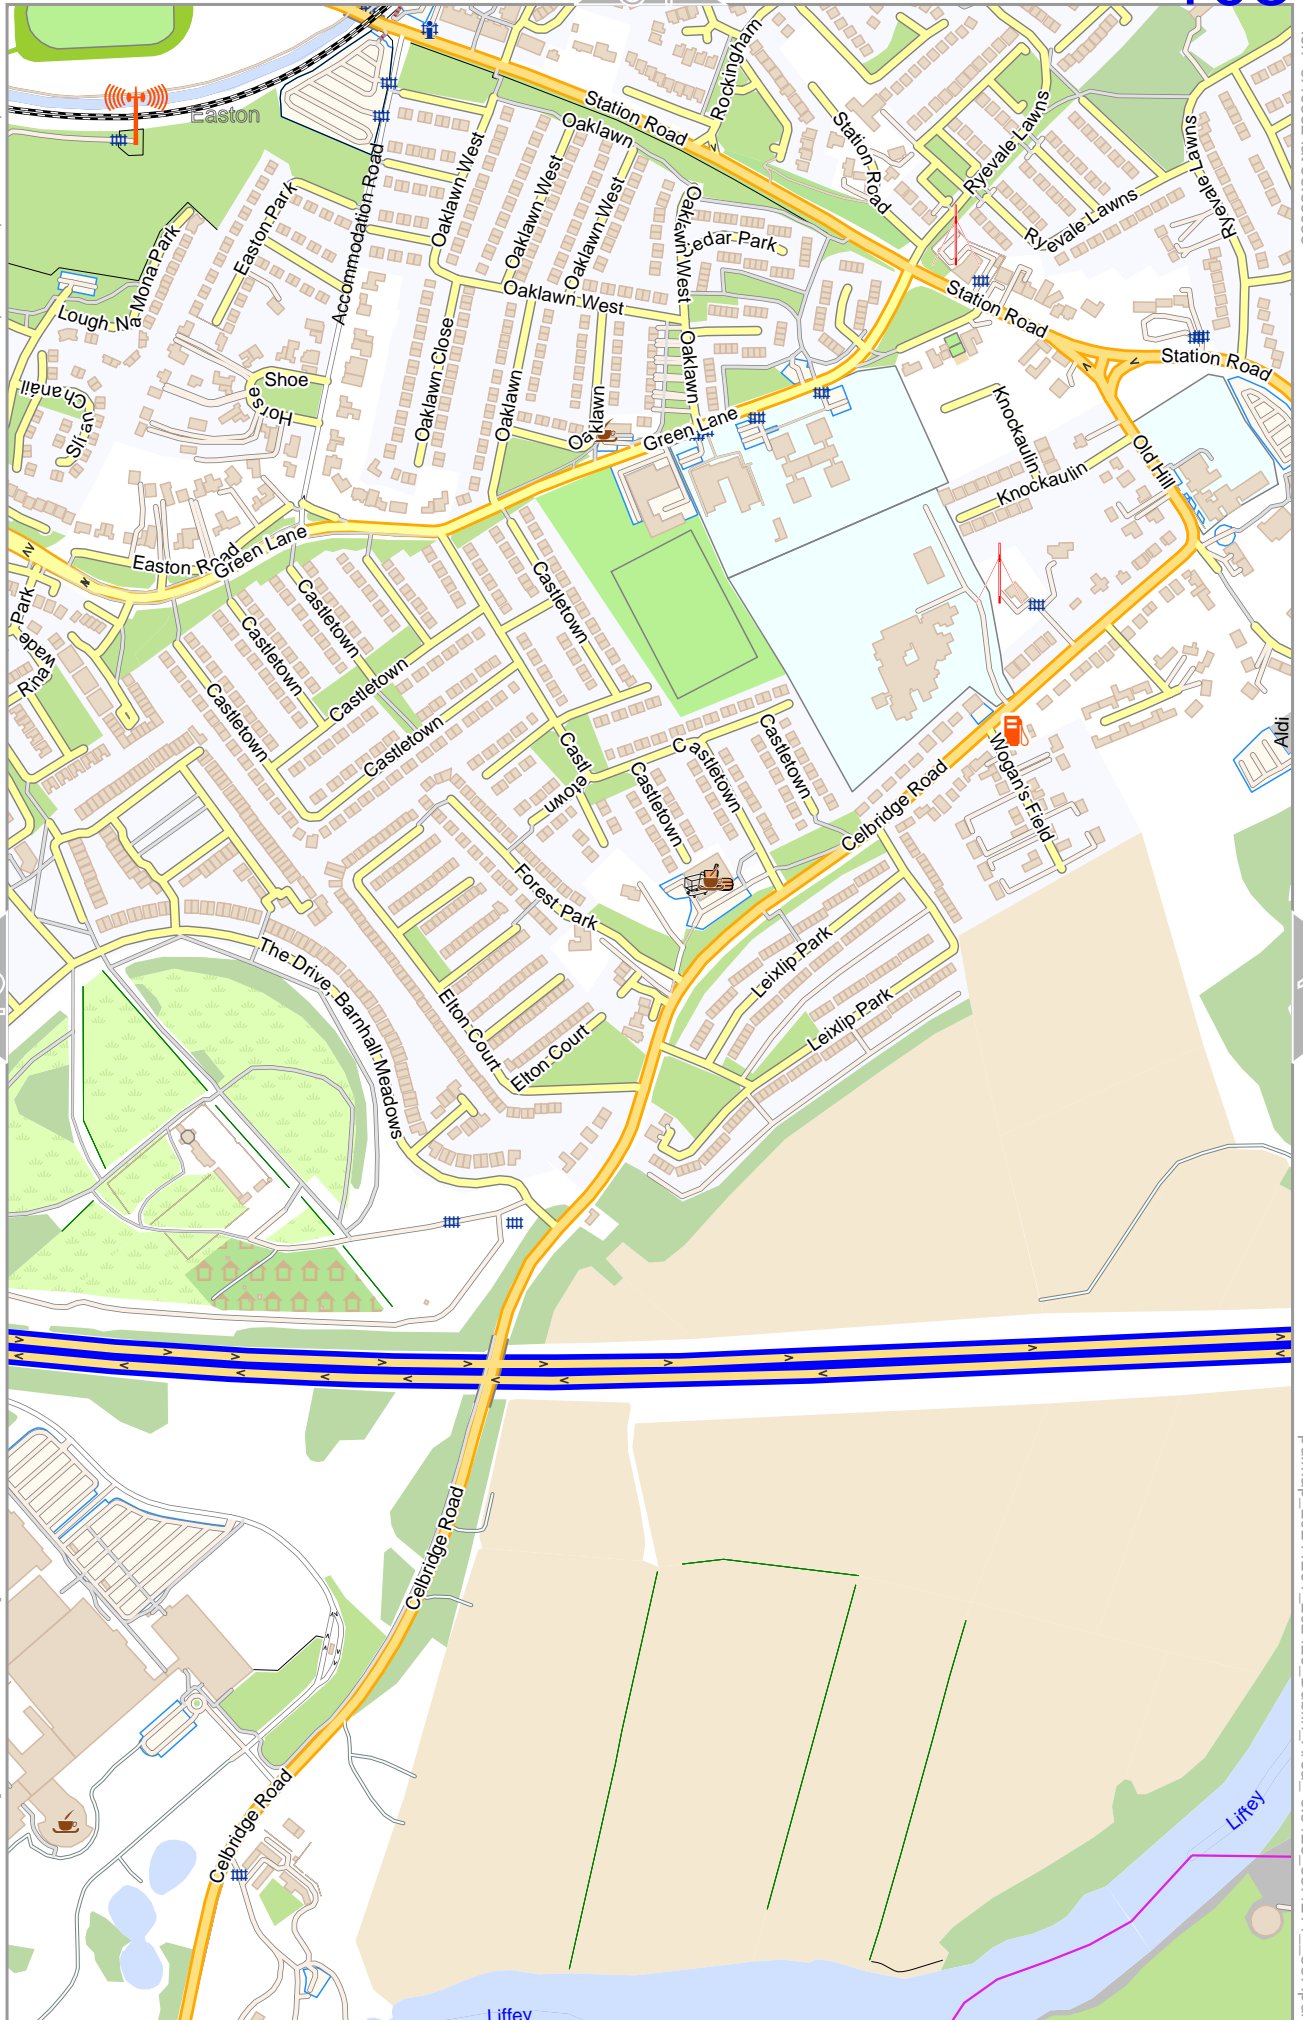

lon -6:51157 lat 53:36965

lon -6:53075 lat 53:35185 [nom. scale = 1 / 7500]

pdfmap_20241201_202429_Dublin_Area_-6:5126_53:4211_887.pdf

0 100 m 300 m

Map data © OpenStreetMap contributors

lon -6.49352 lat 53.36965