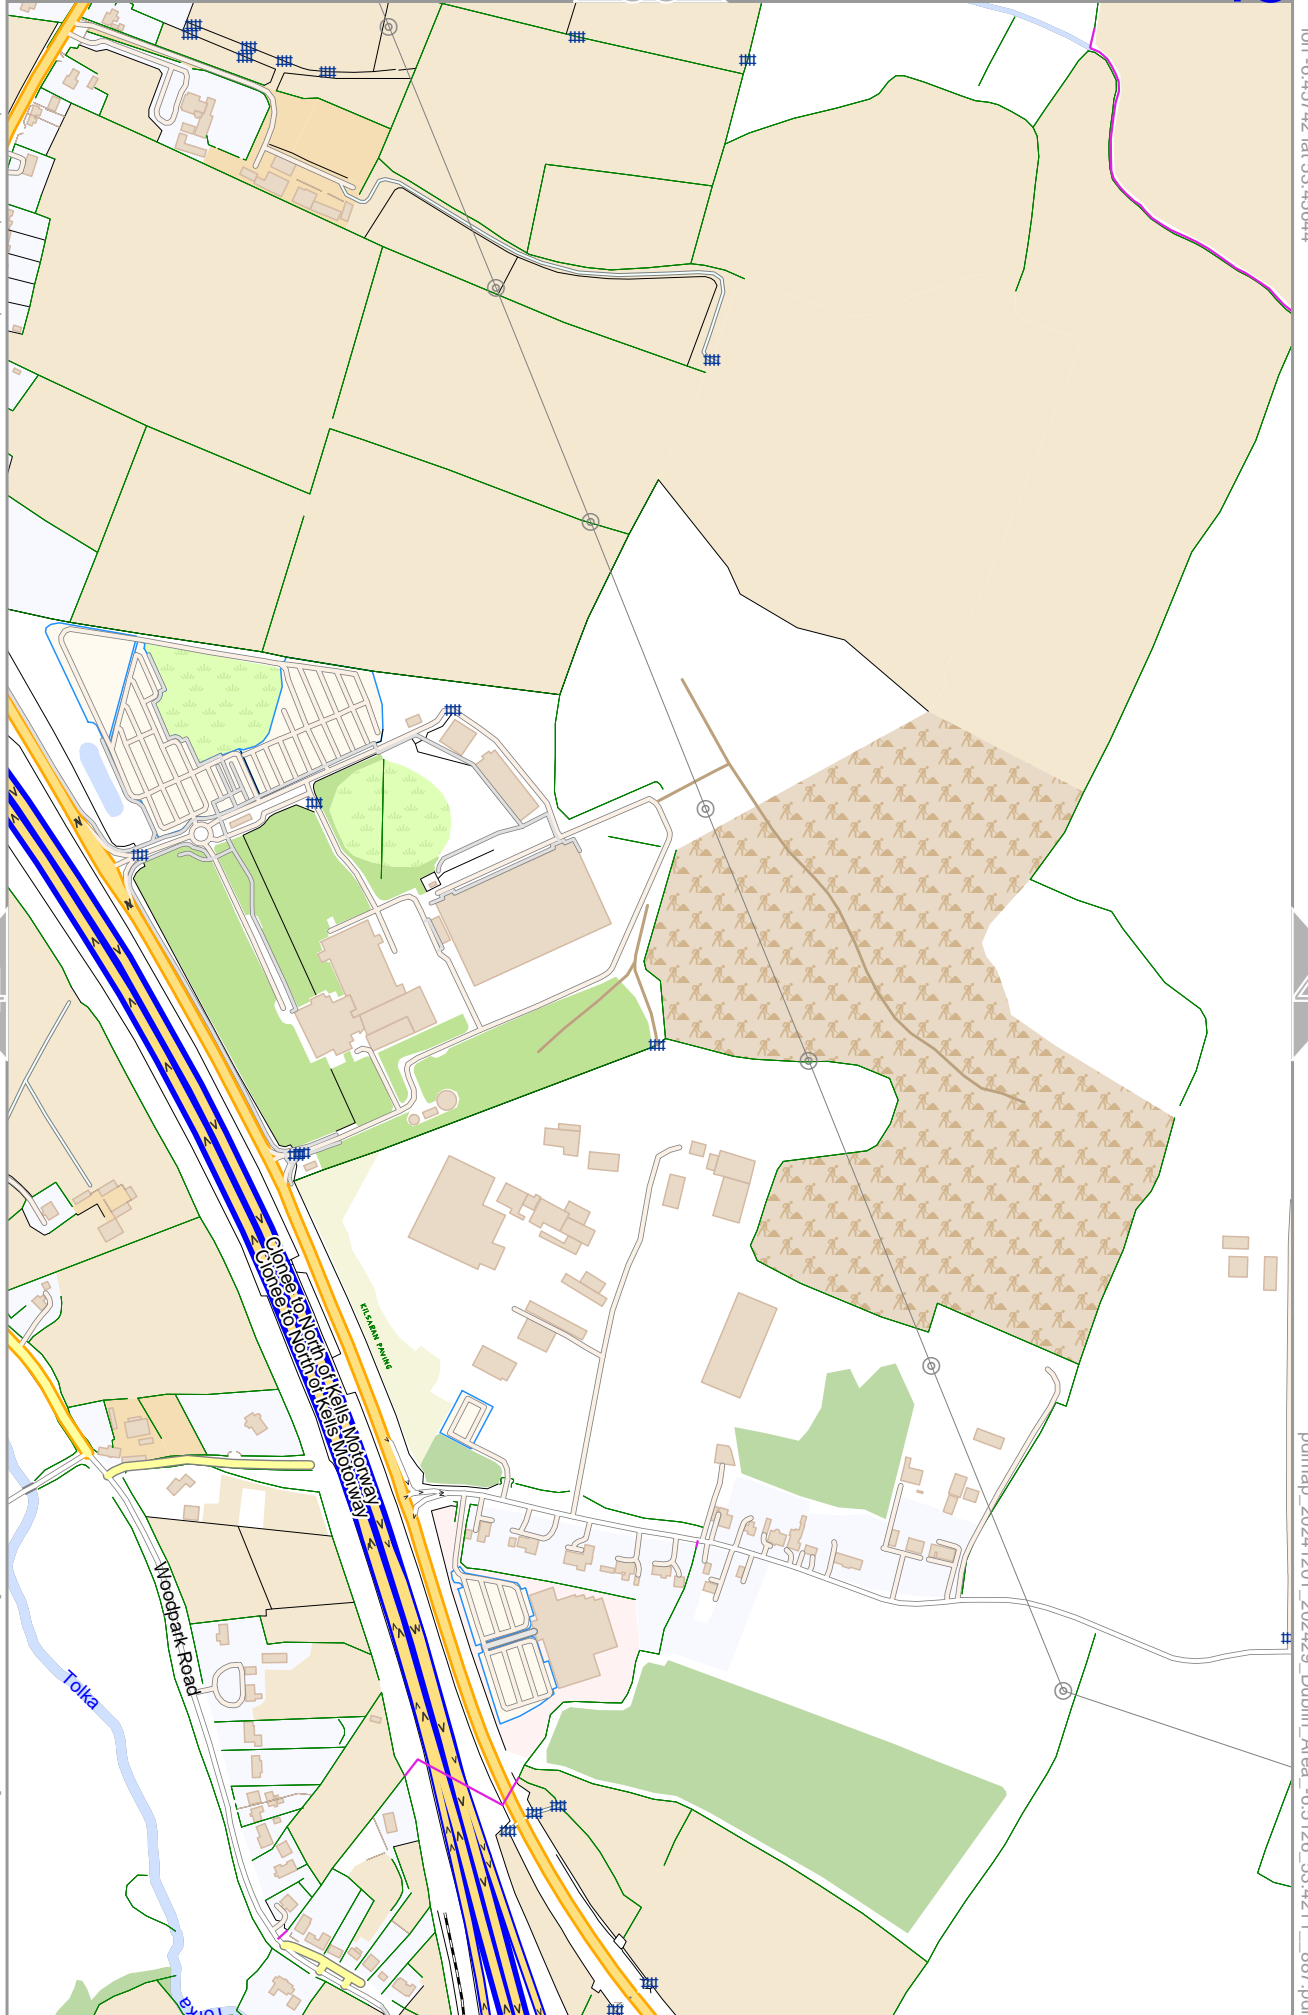

0 100 m 300 m

56

Map data © OpenStreetMap contributors

lon -6.45742 lat 53.45644

lon -6.47660 lat 53.43845 [nom. scale = 1 / 75000]

pdfmap_20241201_202429_Dublin_Area_-6.5126_53.4211_887.pdf

0 100 m 300 m

Map data © OpenStreetMap contributors