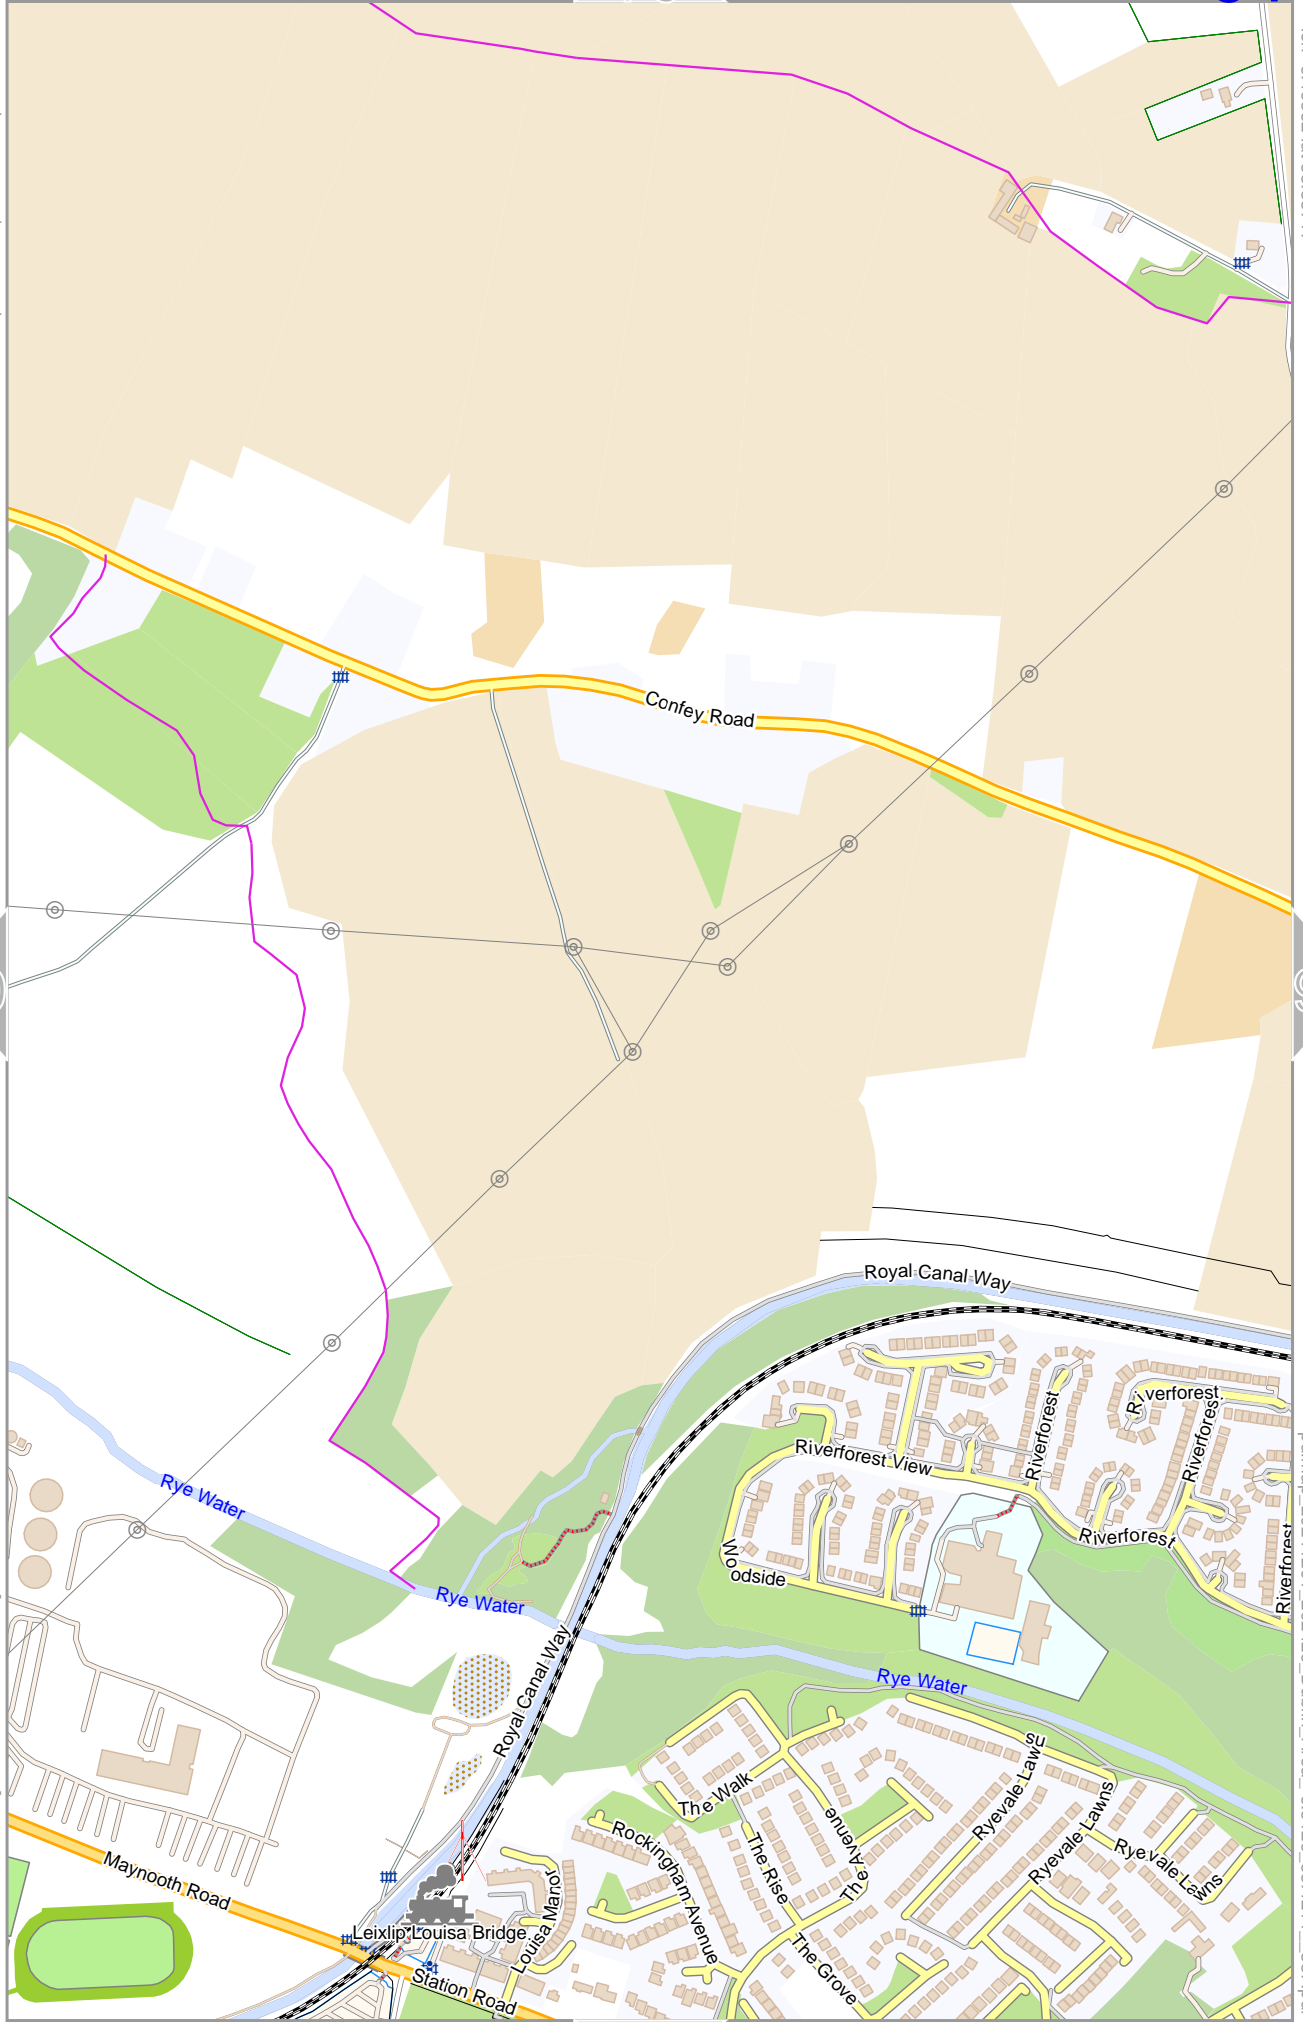

Map data © OpenStreetMap contributors

lon -6.49352 lat 53.38717

lon -6.51270 lat 53.36917 [nom. scale = 1 / 75000]

pdfmap_20241201_202429_Dublin_Area_-6.5126_53.4211_887.pdf

0 100 m 300 m