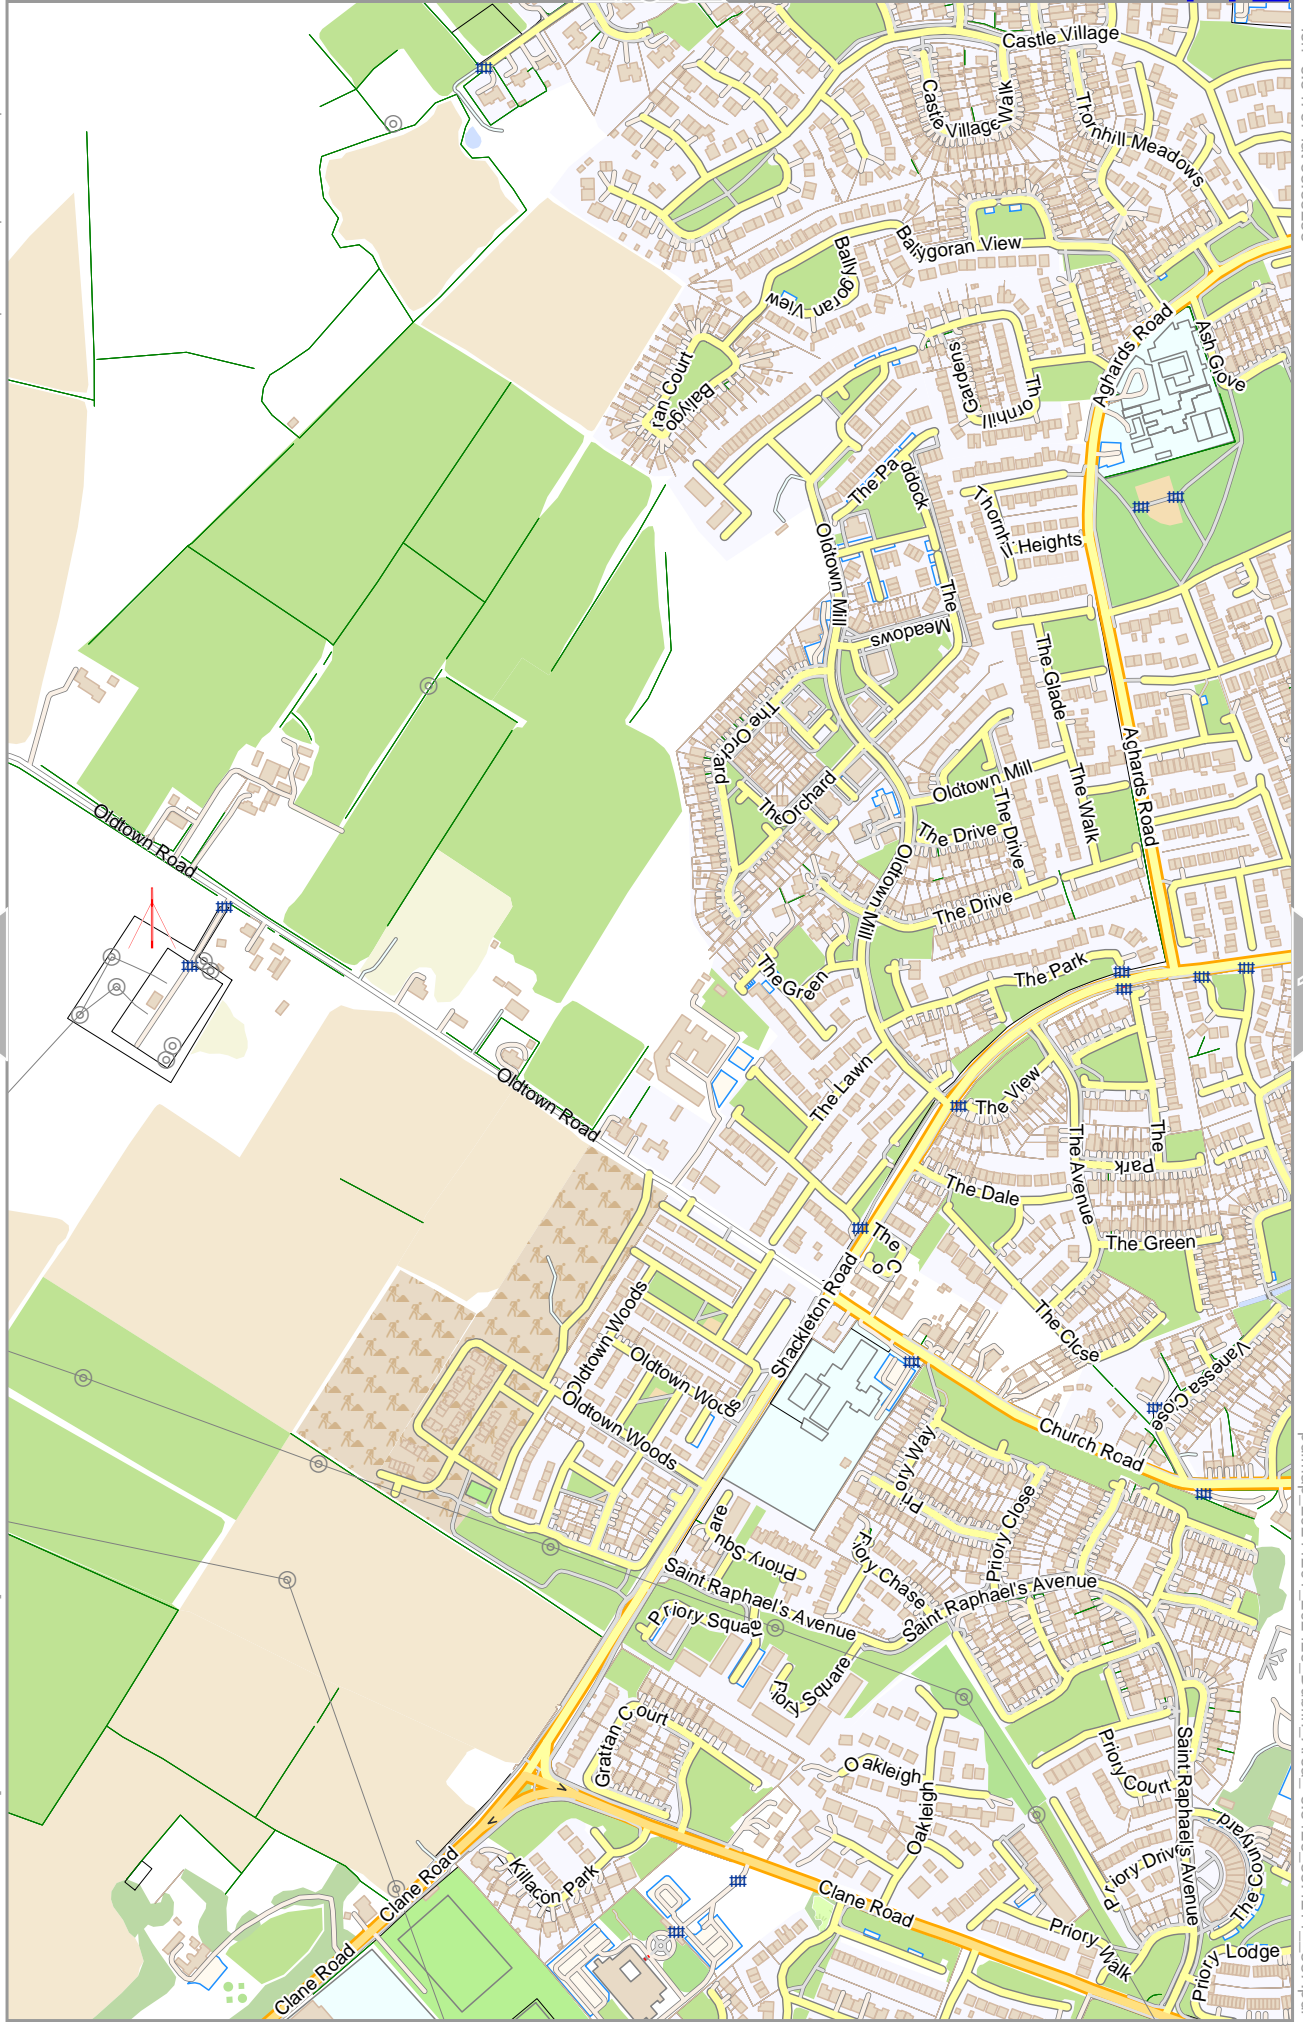

110

112

lon -6.58490 lat 53.33454 [nom. scale = 1 / 7500]

pdfmap_20241201_202429_Dublin_Area_-6.5126_53.4211_887.pdf

Map data © OpenStreetMap contributors

lon -6.54767 lat 53.35253

lon -6.56685 lat 53.33454 [nom. scale = 1 / 75000]