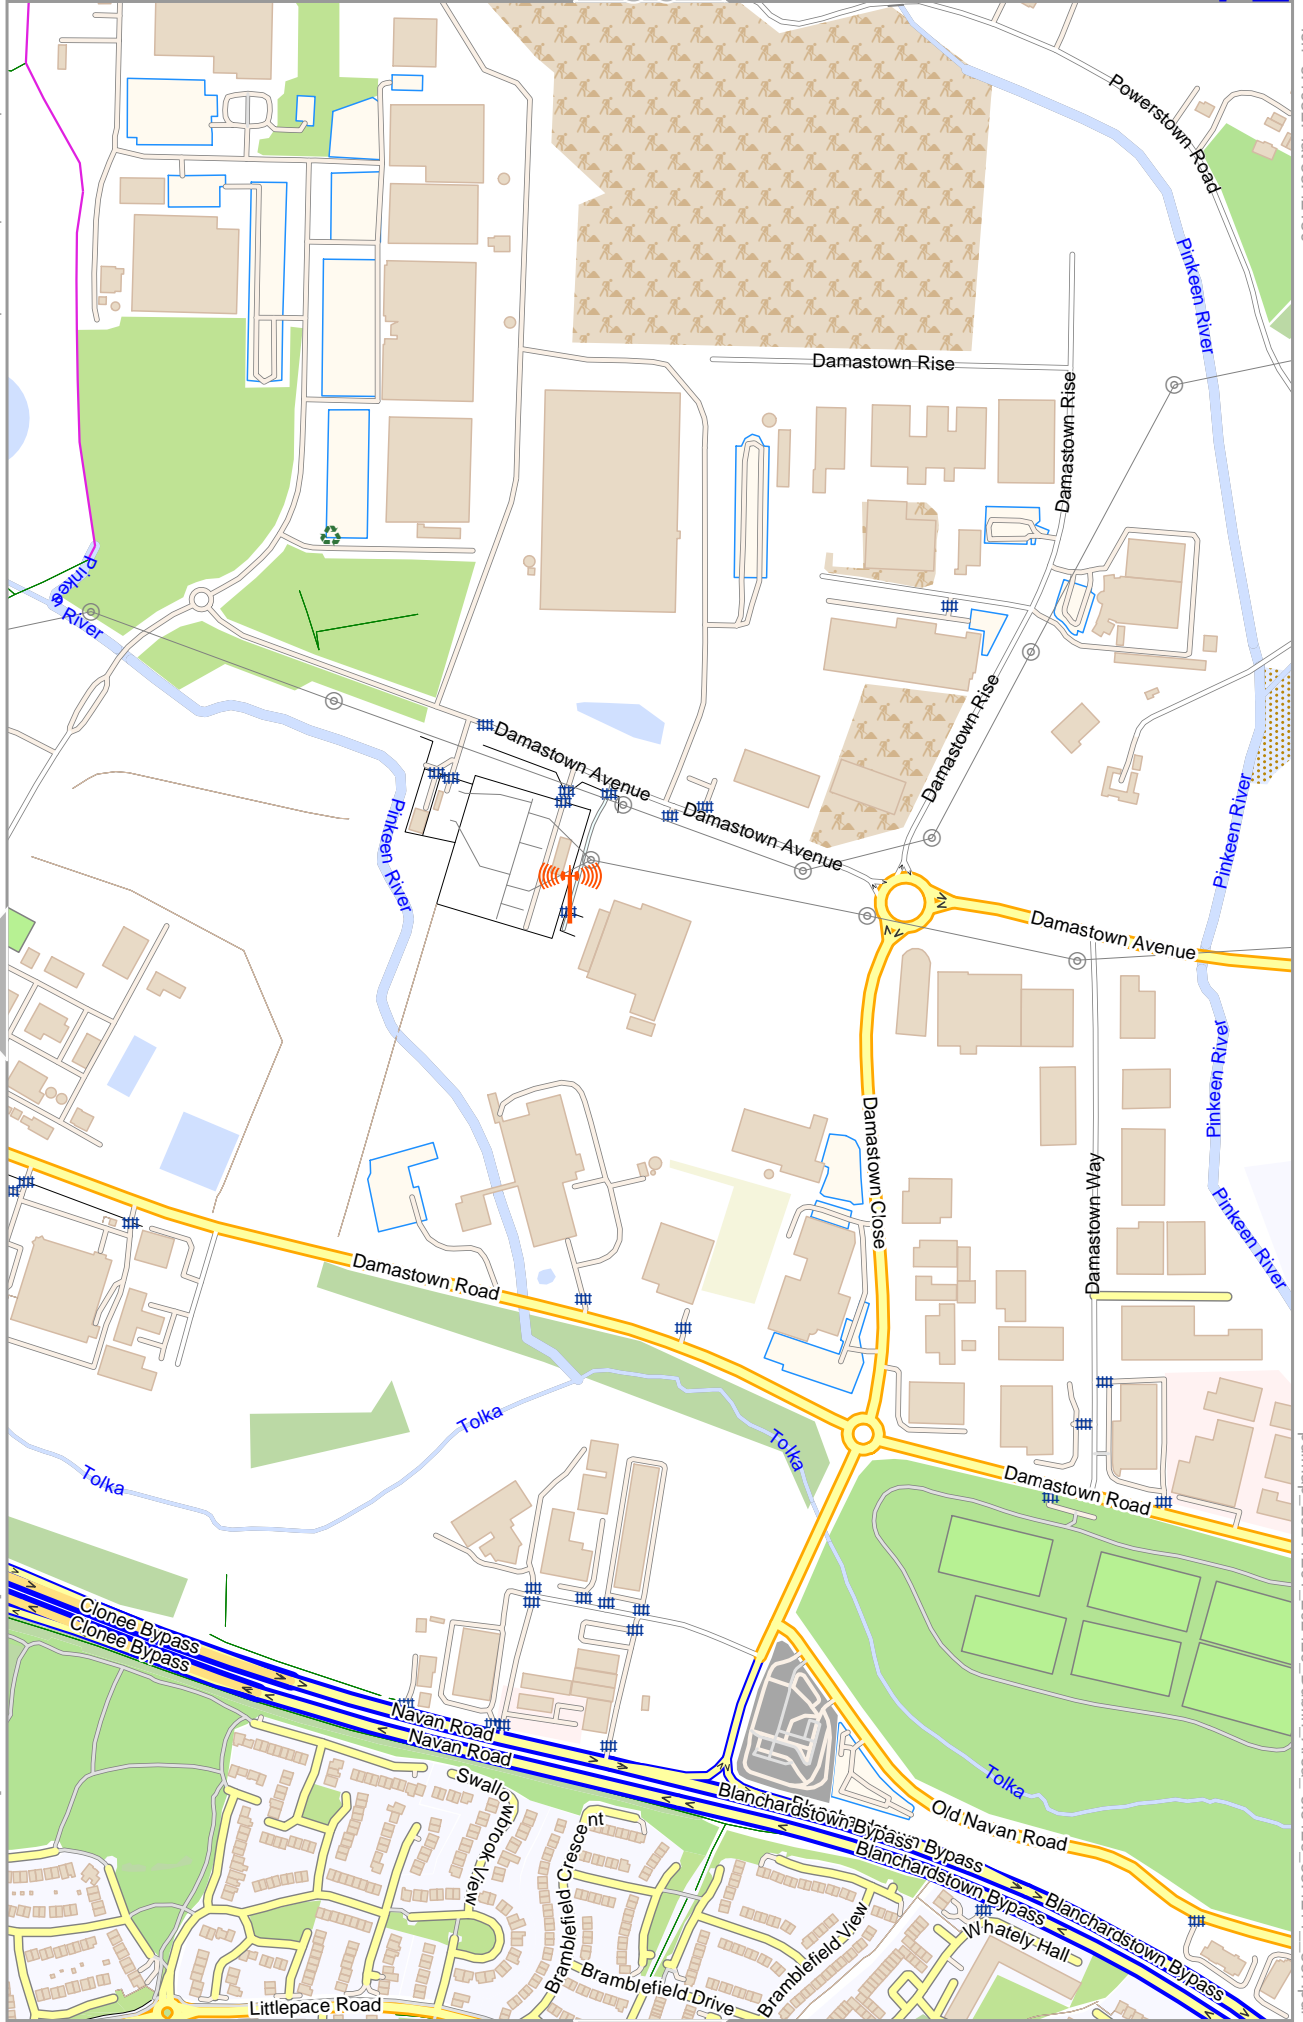

pdfmap_20241201_202429_Dublin_Area_-6.5126_53.4211_887.pdf

0 100 m 300 m

Map data © OpenStreetMap contributors

lon -6.40327 lat 53.42180

lon -6.42245 lat 53.40381 [nom. scale = 1 / 7500]

pdfmap_20241201_202429_Dublin_Area_-6.5126_53.4211_887.pdf