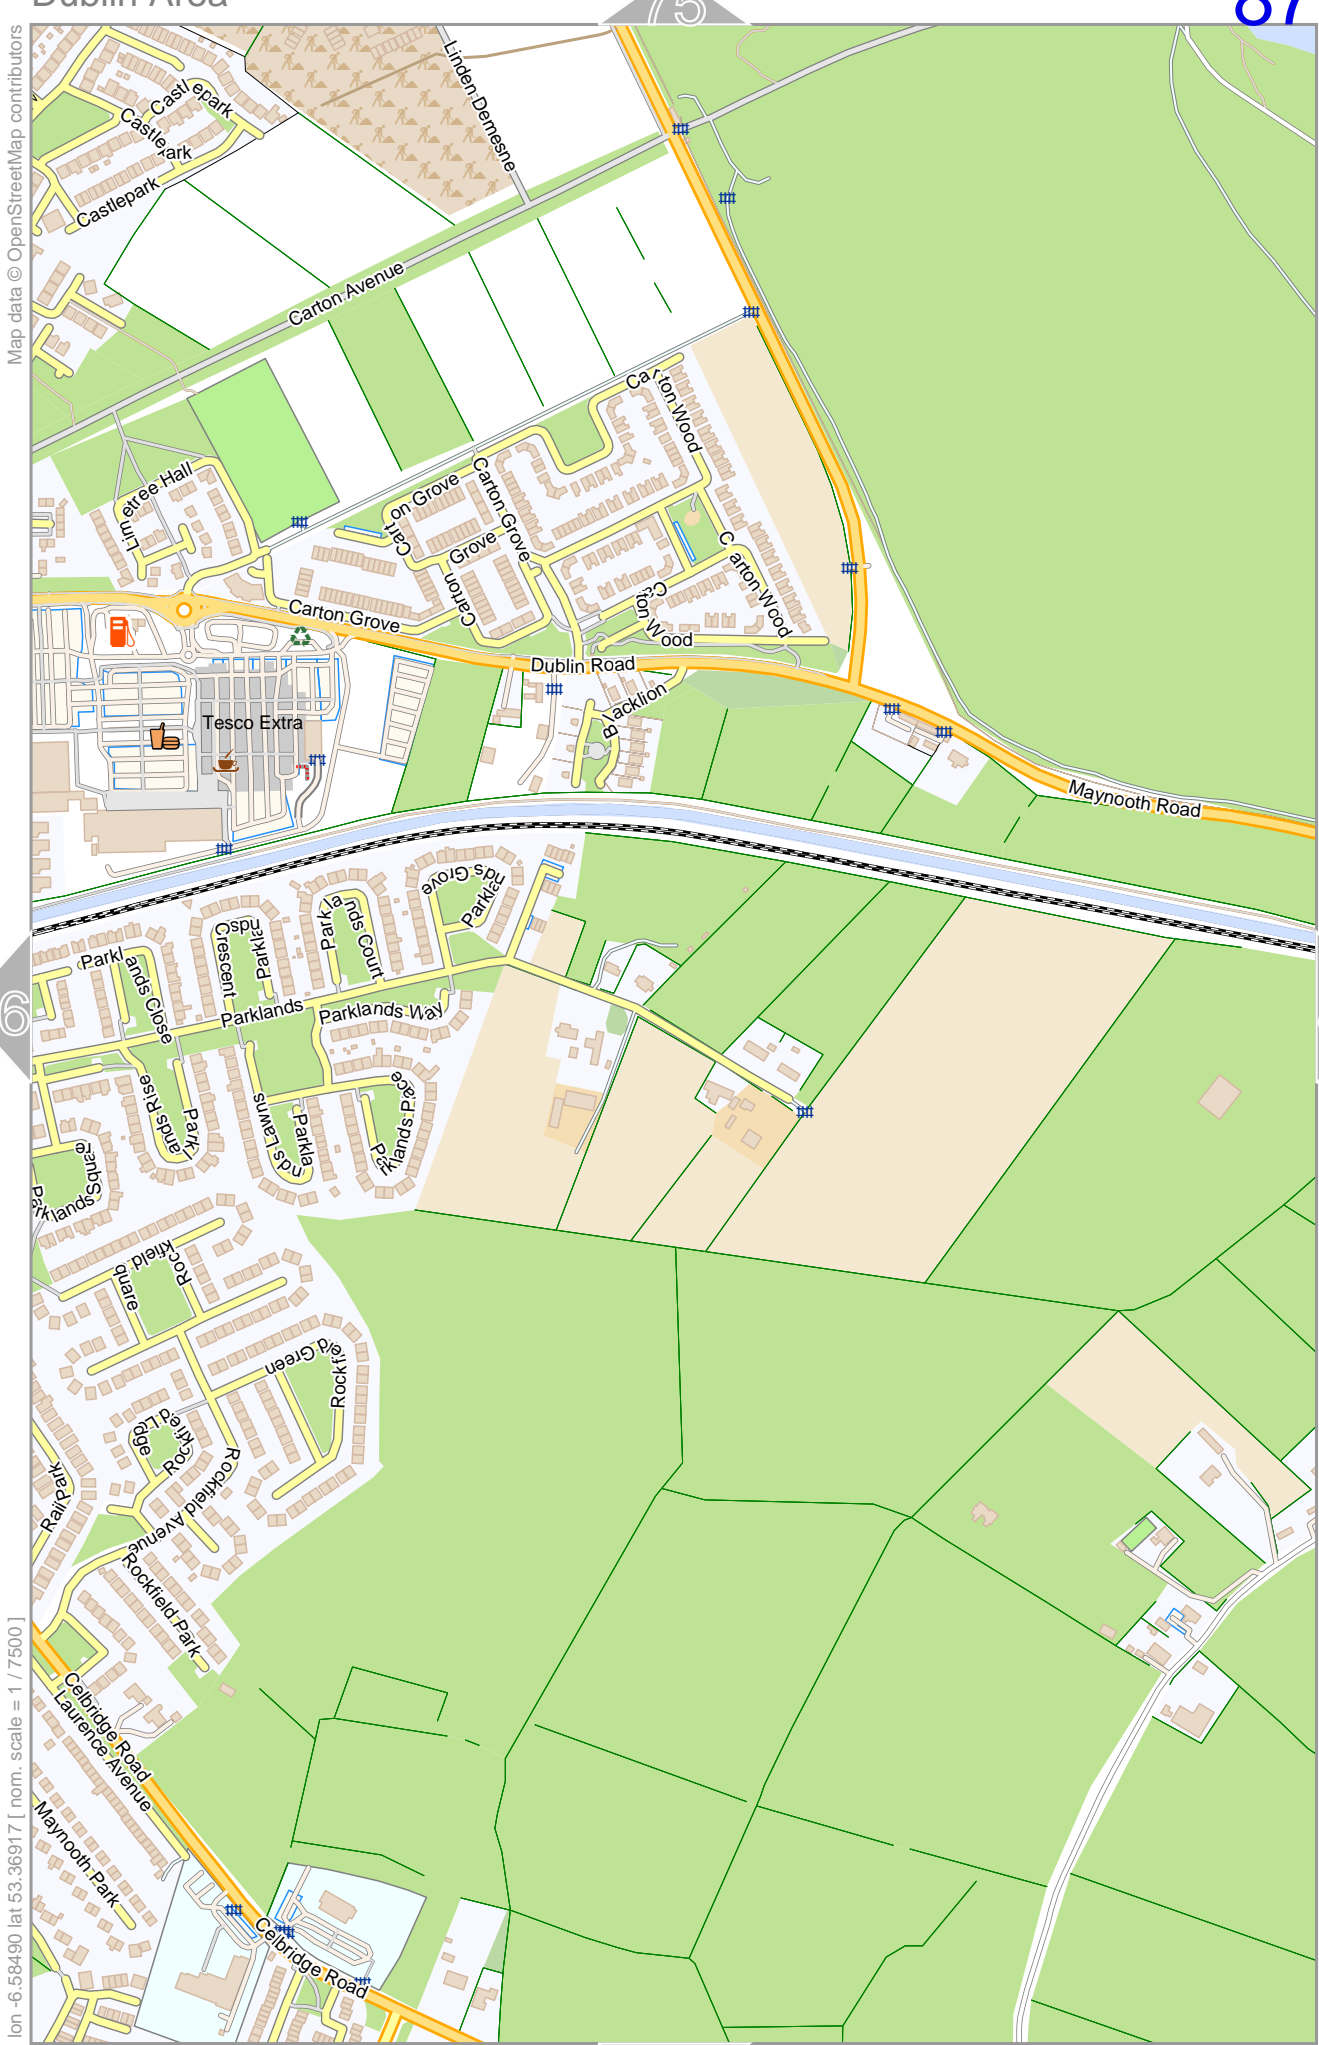

Map data © OpenStreetMap contributors

lon -6.56572 lat 53.38717

lon -6.58490 lat 53.36917 [nom. scale = 1 / 75000]

pdfmap_20241201_202429_Dublin_Area_-6.5126_53.4211_887.pdf

0 100 m 300 m