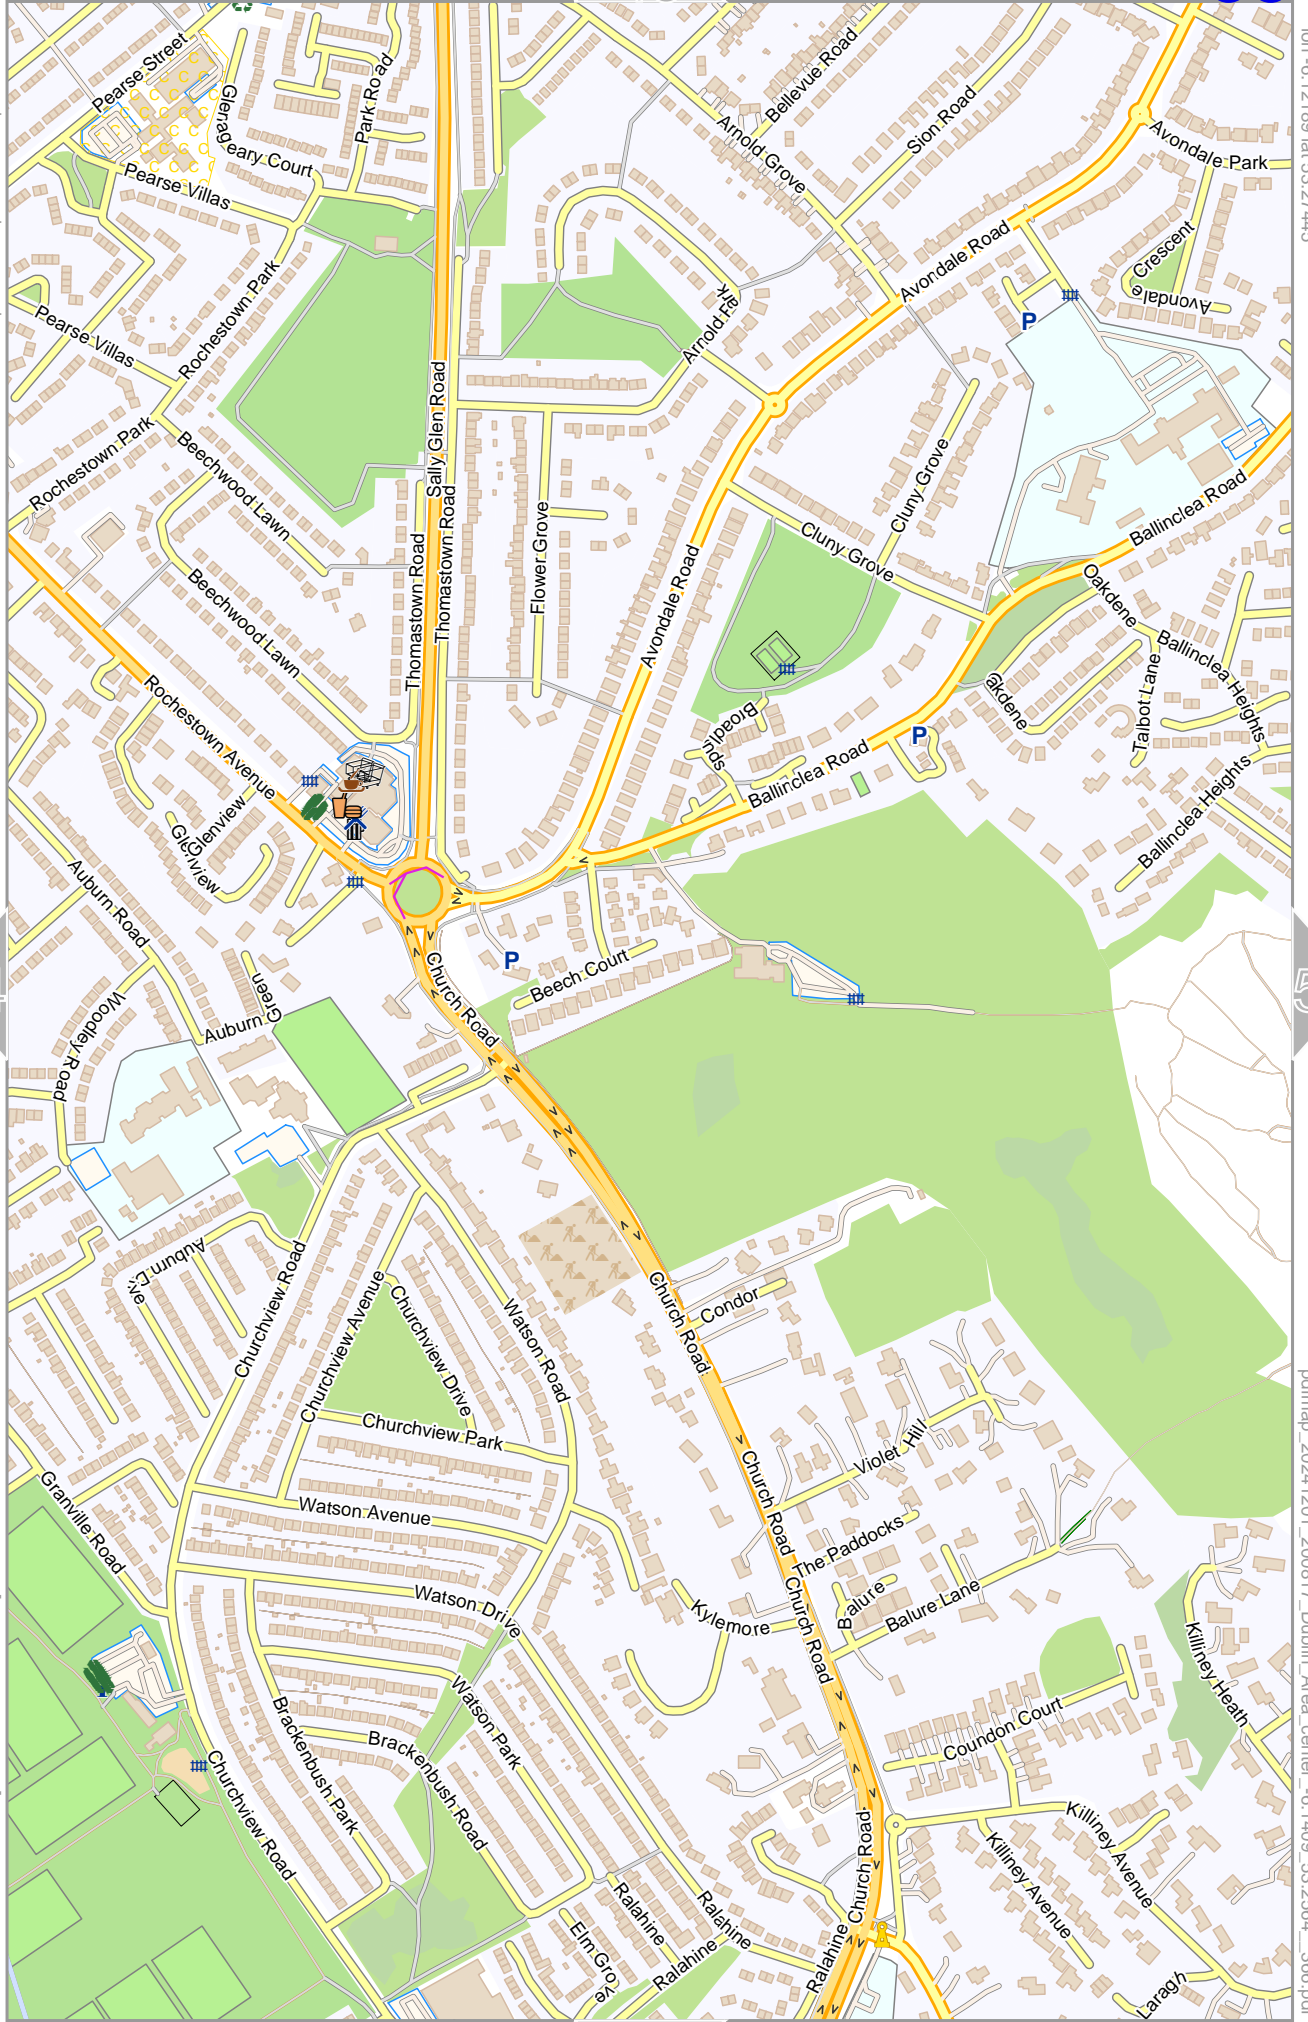

0 100 m 300 m

66

Map data © OpenStreetMap contributors

lon -6.14099 lat 53.25646 [nom. scale = 1 / 75000]

pdfmap_20241201_200817_Dublin_Area_center_-6.1409_53.2564_366.pdf

0 100 m 300 m

Map data © OpenStreetMap contributors