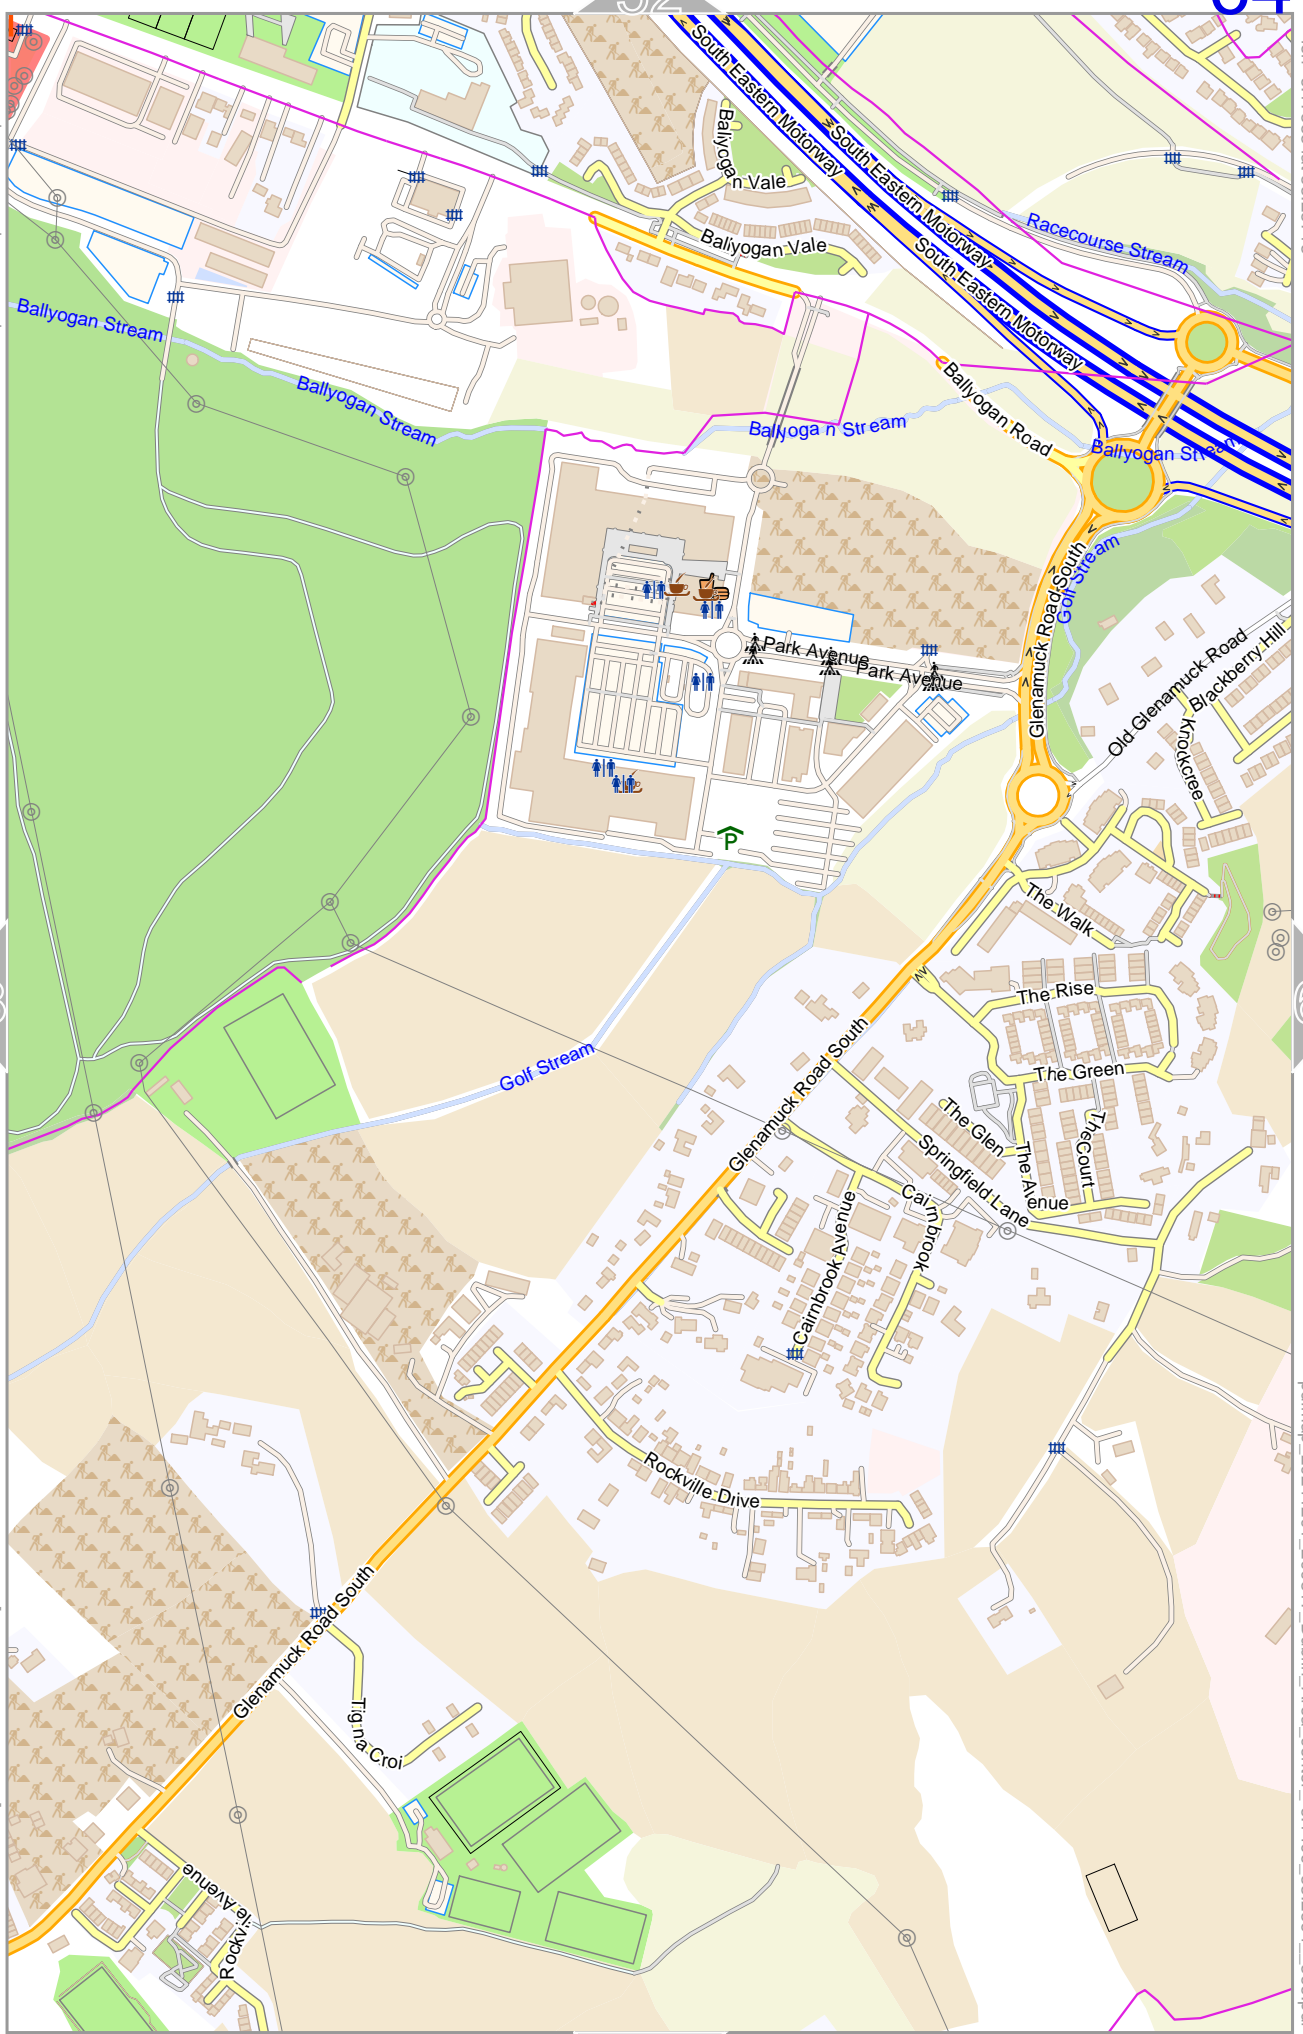

Dublin Area center

64

lon -6.17583 lat 53.25713

Map data © OpenStreetMap contributors

lon -6.19493 lat 53.23914 [nom. scale = 1 / 7500]

0 100 m 300 m

76

pdfmap_20241201_200817_Dublin_Area_center_-6.1409_53.2564_366.pdf