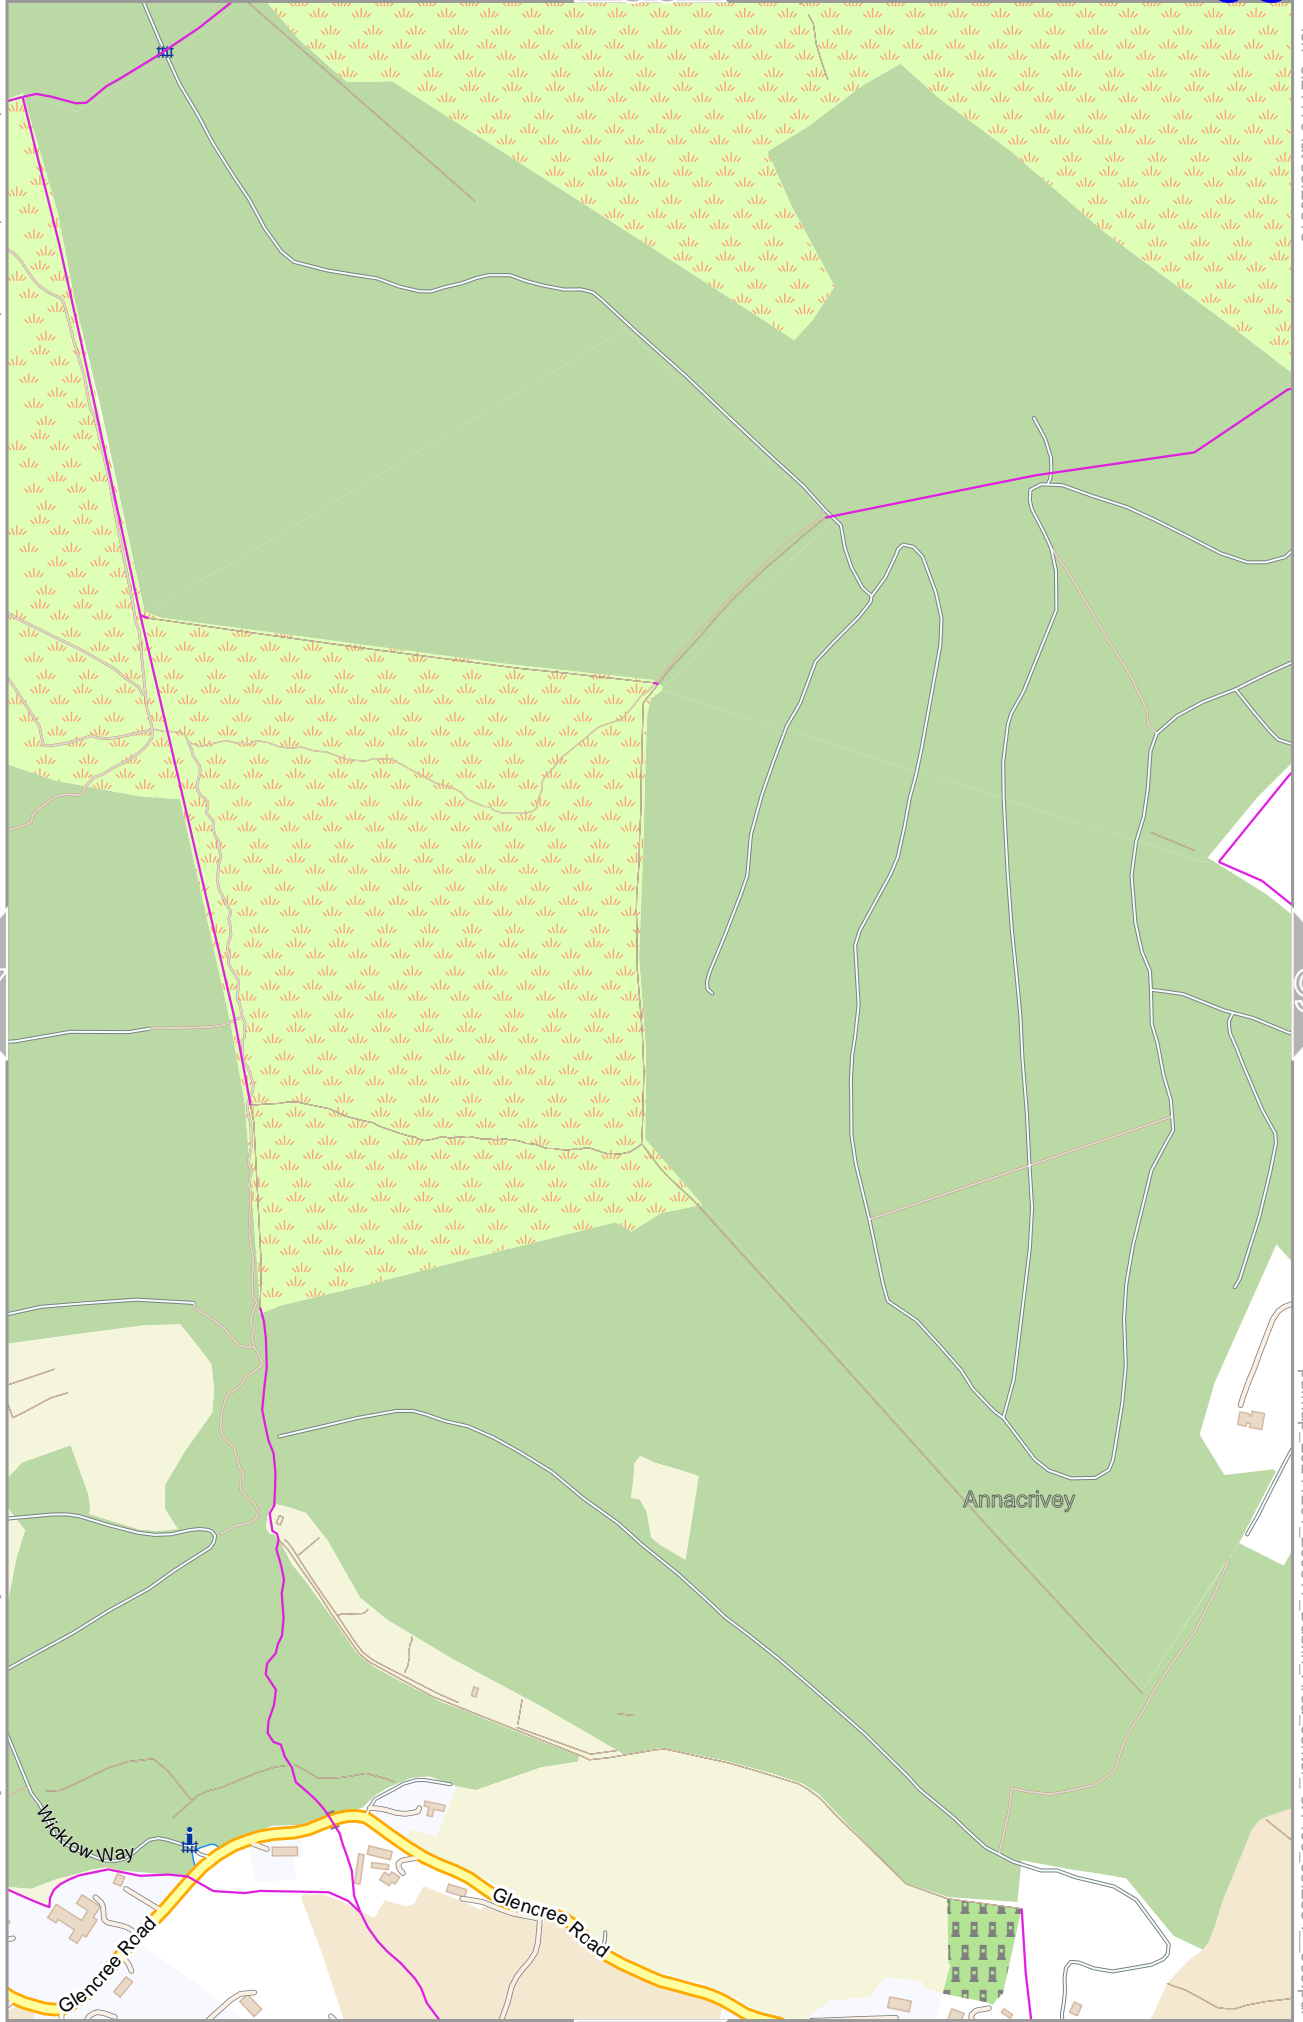

Map data © OpenStreetMap contributors

lon -6.21179 lat 53.20518

lon -6.23090 lat 53.18718 [nom. scale = 1 / 75000]

pdfmap_20241201_200817_Dublin_Area_center_-6.1409_53.2564_366.pdf

97

86

99

110

0 100 m 300 m