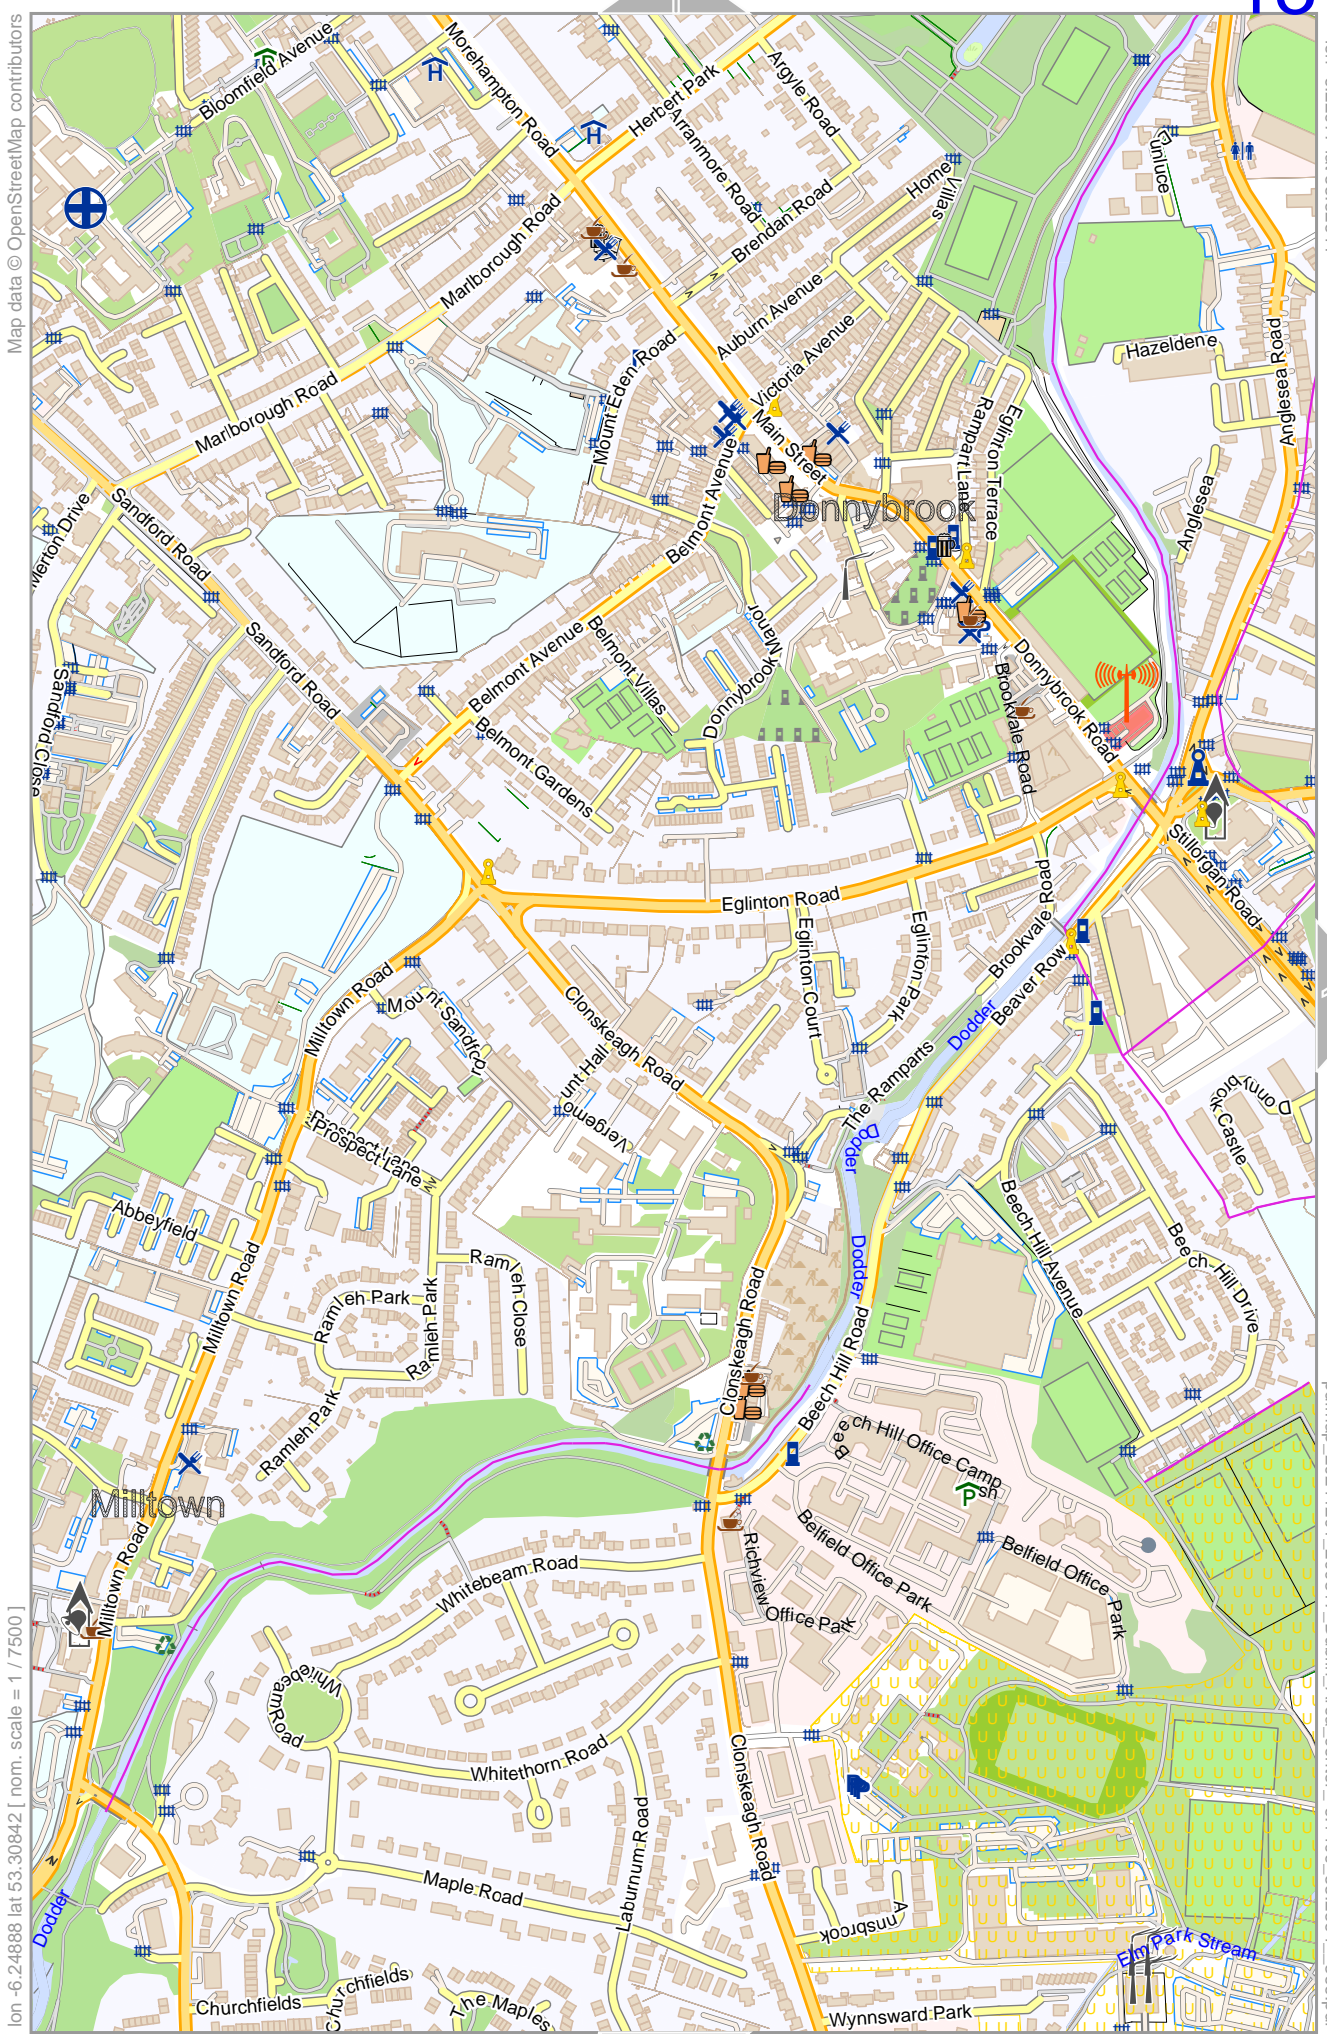

Map data © OpenStreetMap contributors

lon -6.03199 lat 53.34373

lon -6.05109 lat 53.32574 [nom. scale = 1 / 7500]

pdfmap_20241201_200817_Dublin_Area_center_-6.1409_53.2564_366.pdf

0 100 m 300 m

Dublin Area center