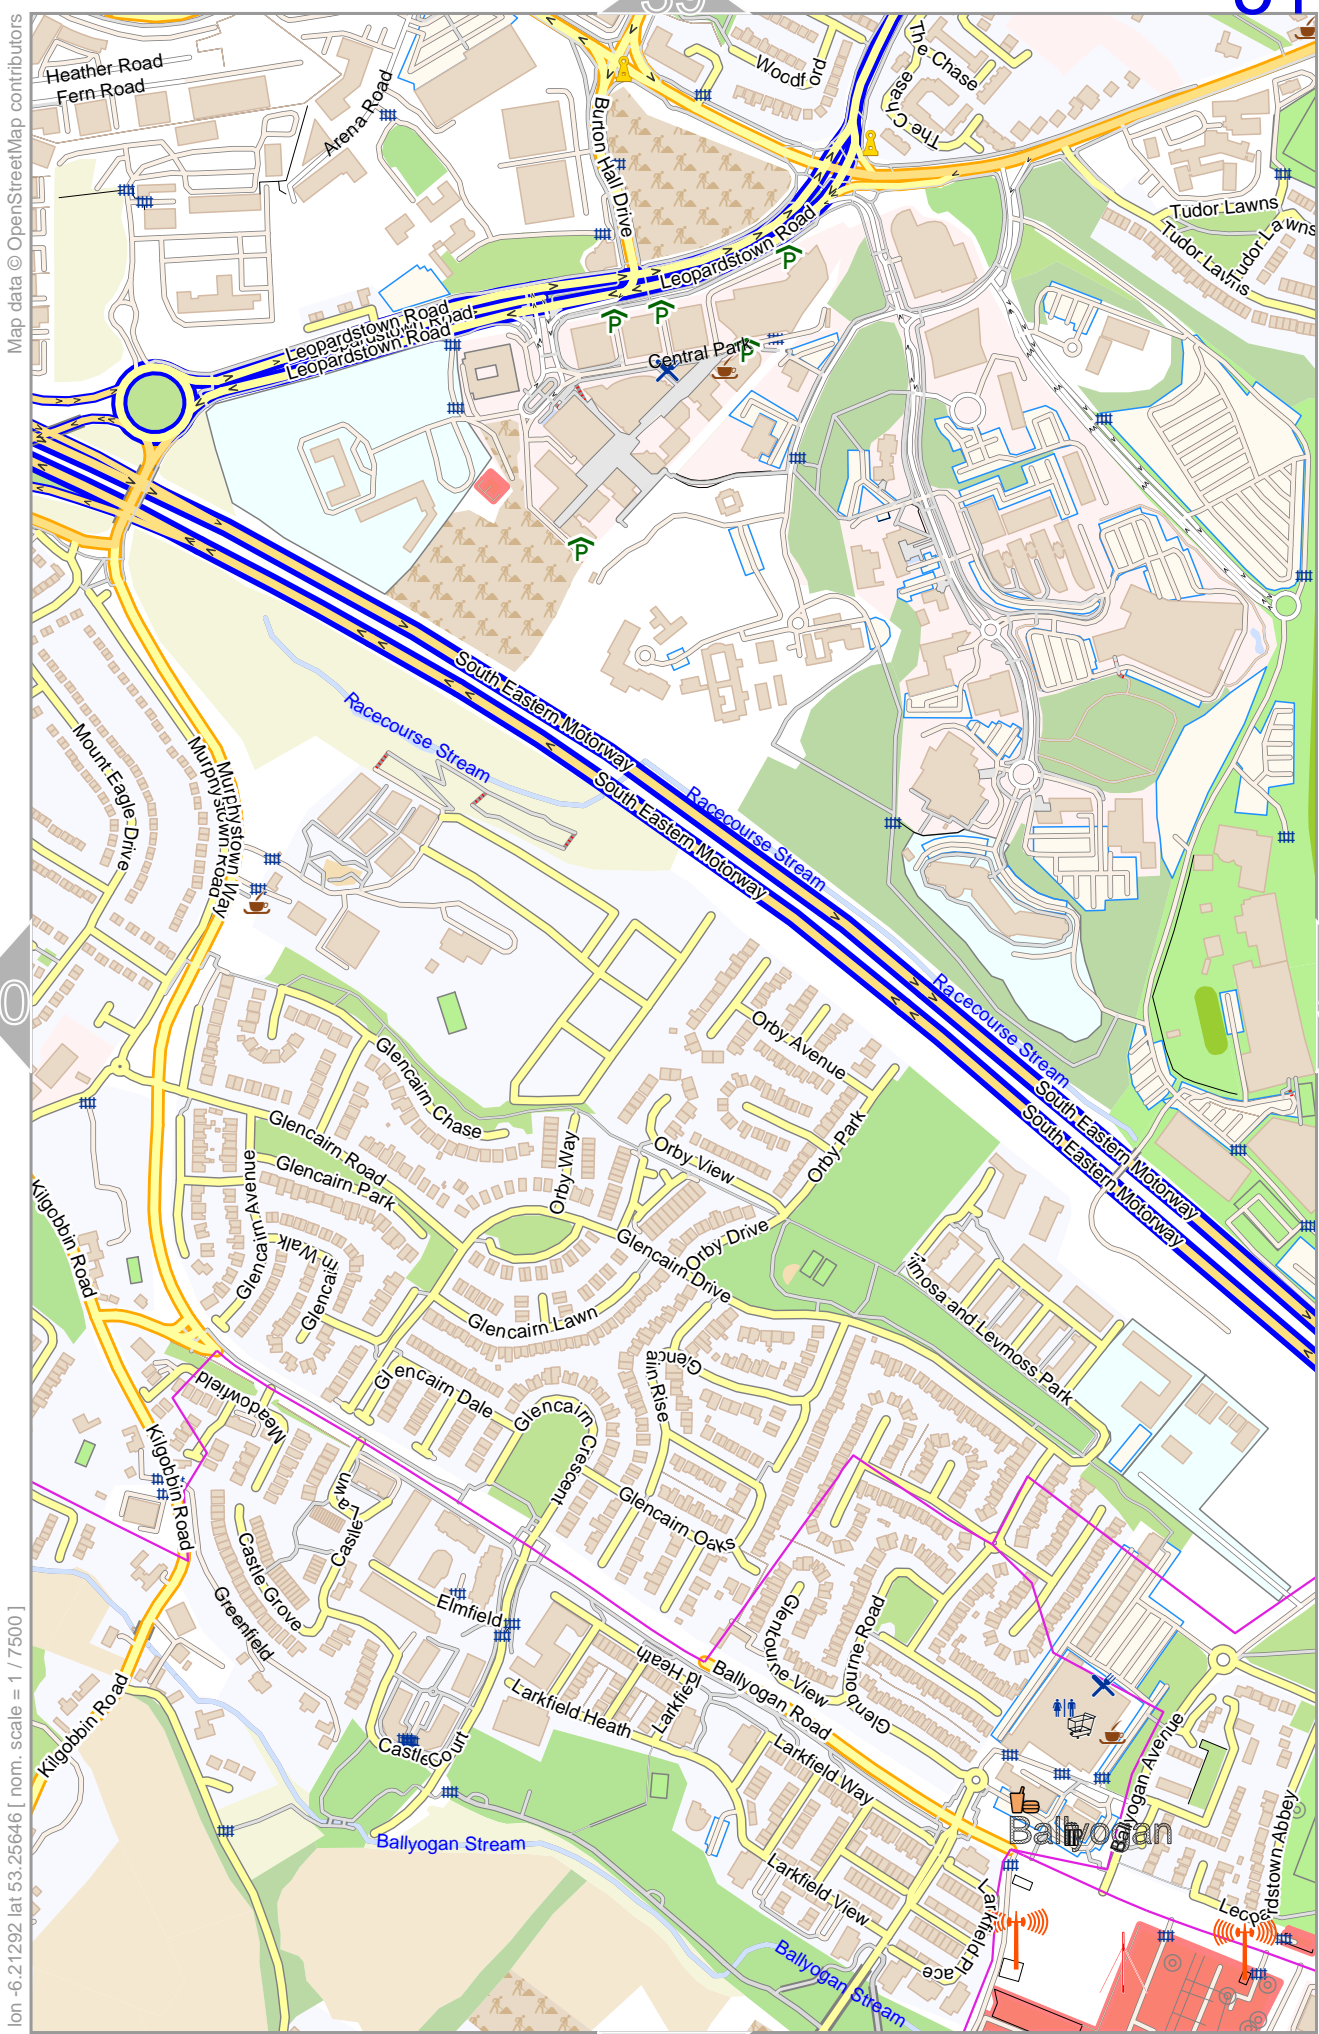

Dublin Area center

51

lon -6.19381 lat 53.27445

Map data © OpenStreetMap contributors

lon -6.21292 lat 53.25646 [nom. scale = 1 / 75000]

pdfmap_20241201_200817_Dublin_Area_center_-6.1409_53.2564_366.pdf

63

50

52

39