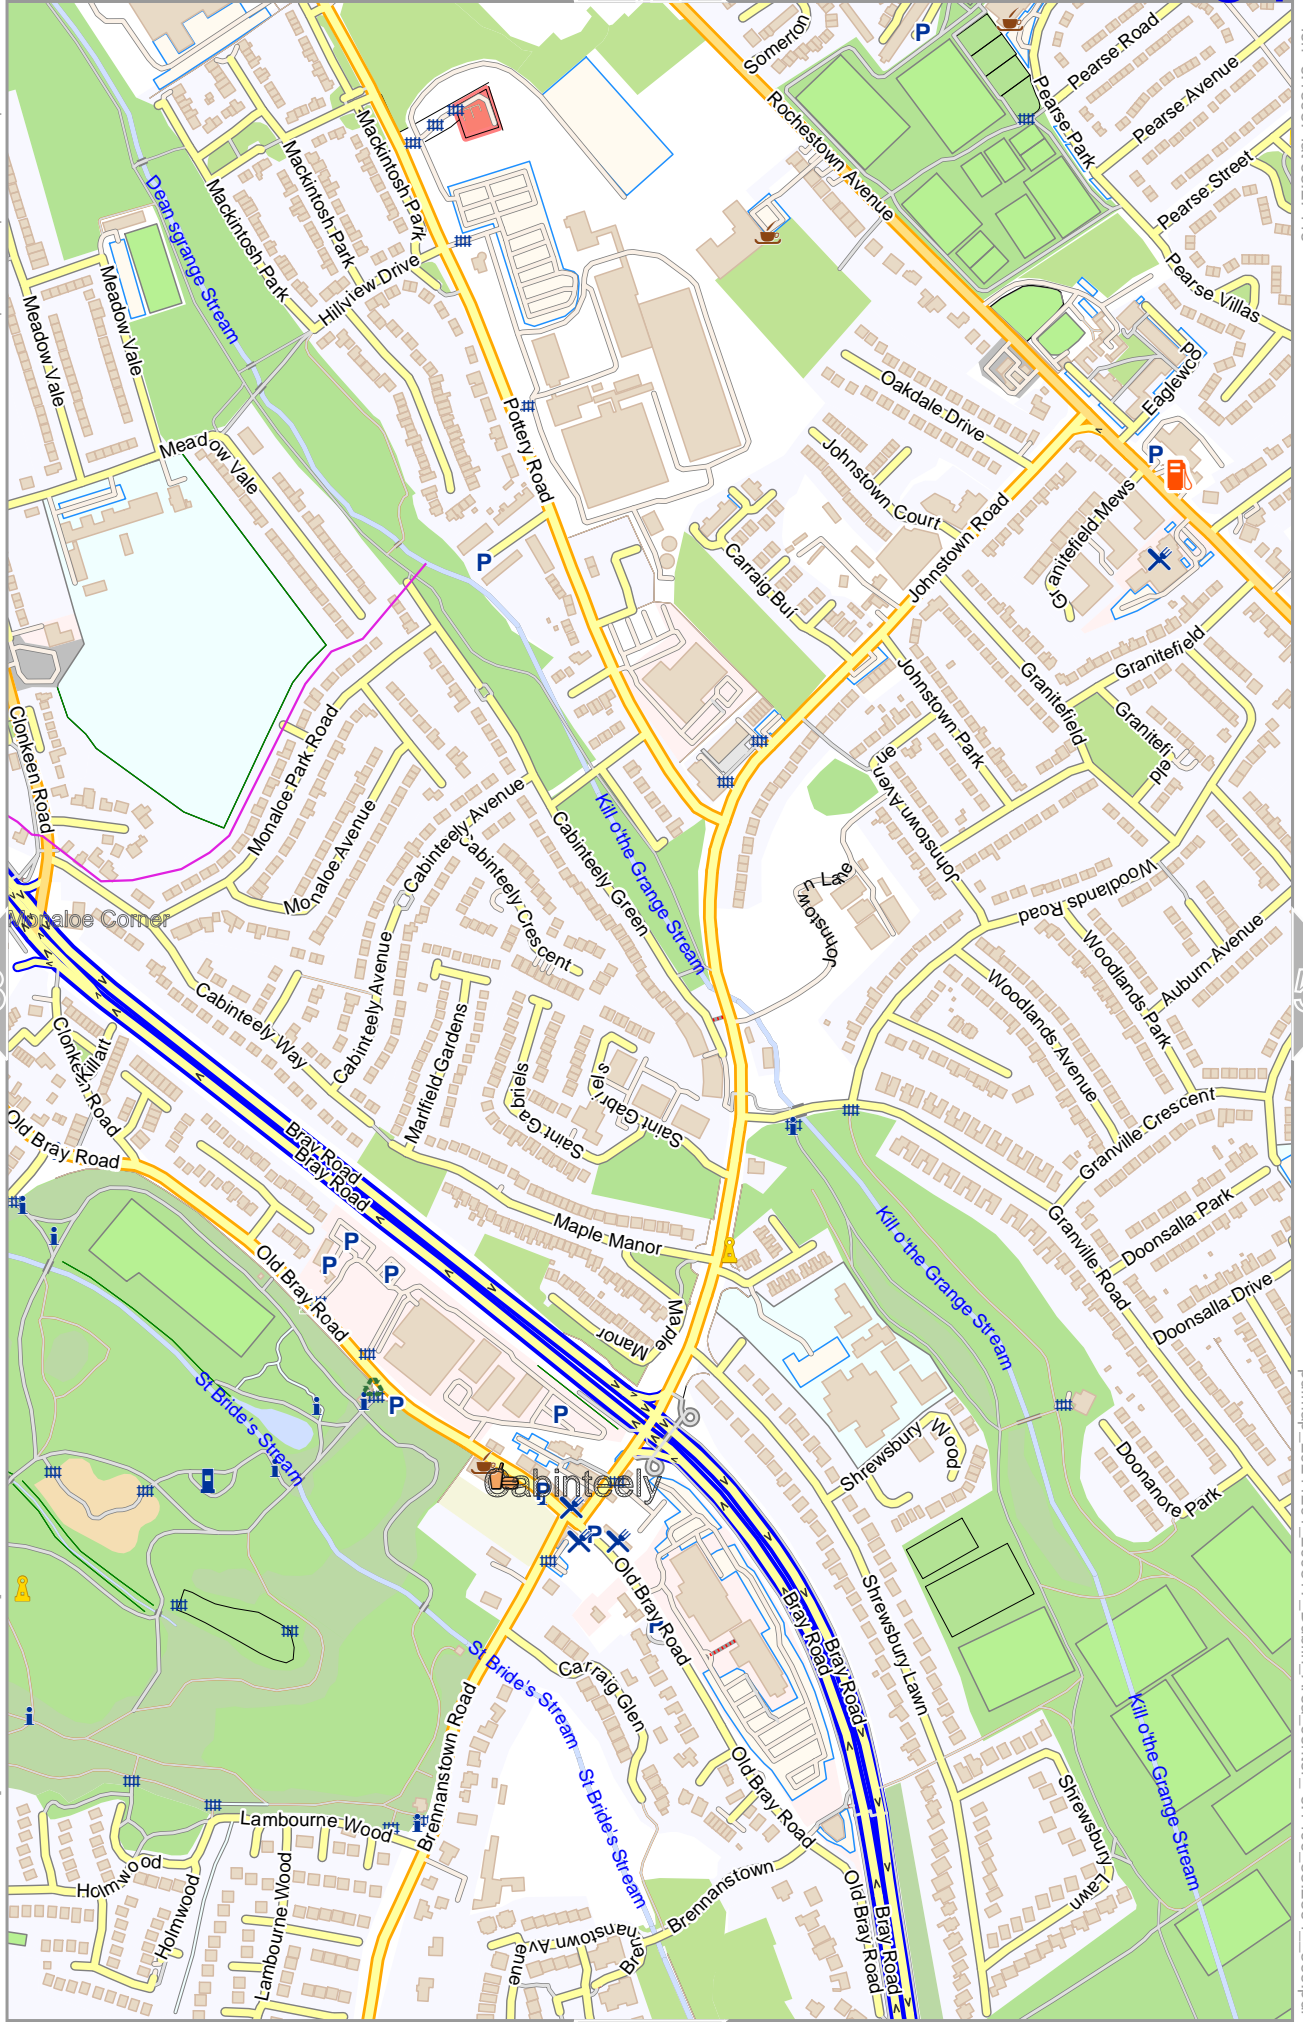

Map data © OpenStreetMap contributors

lon -6.13987 lat 53.27445

lon -6.15897 lat 53.25646 [nom. scale = 1 / 75000]

pdfmap_20241201_200817_Dublin_Area_center_-6.1409_53.2564_366.pdf

0 100 m 300 m

66