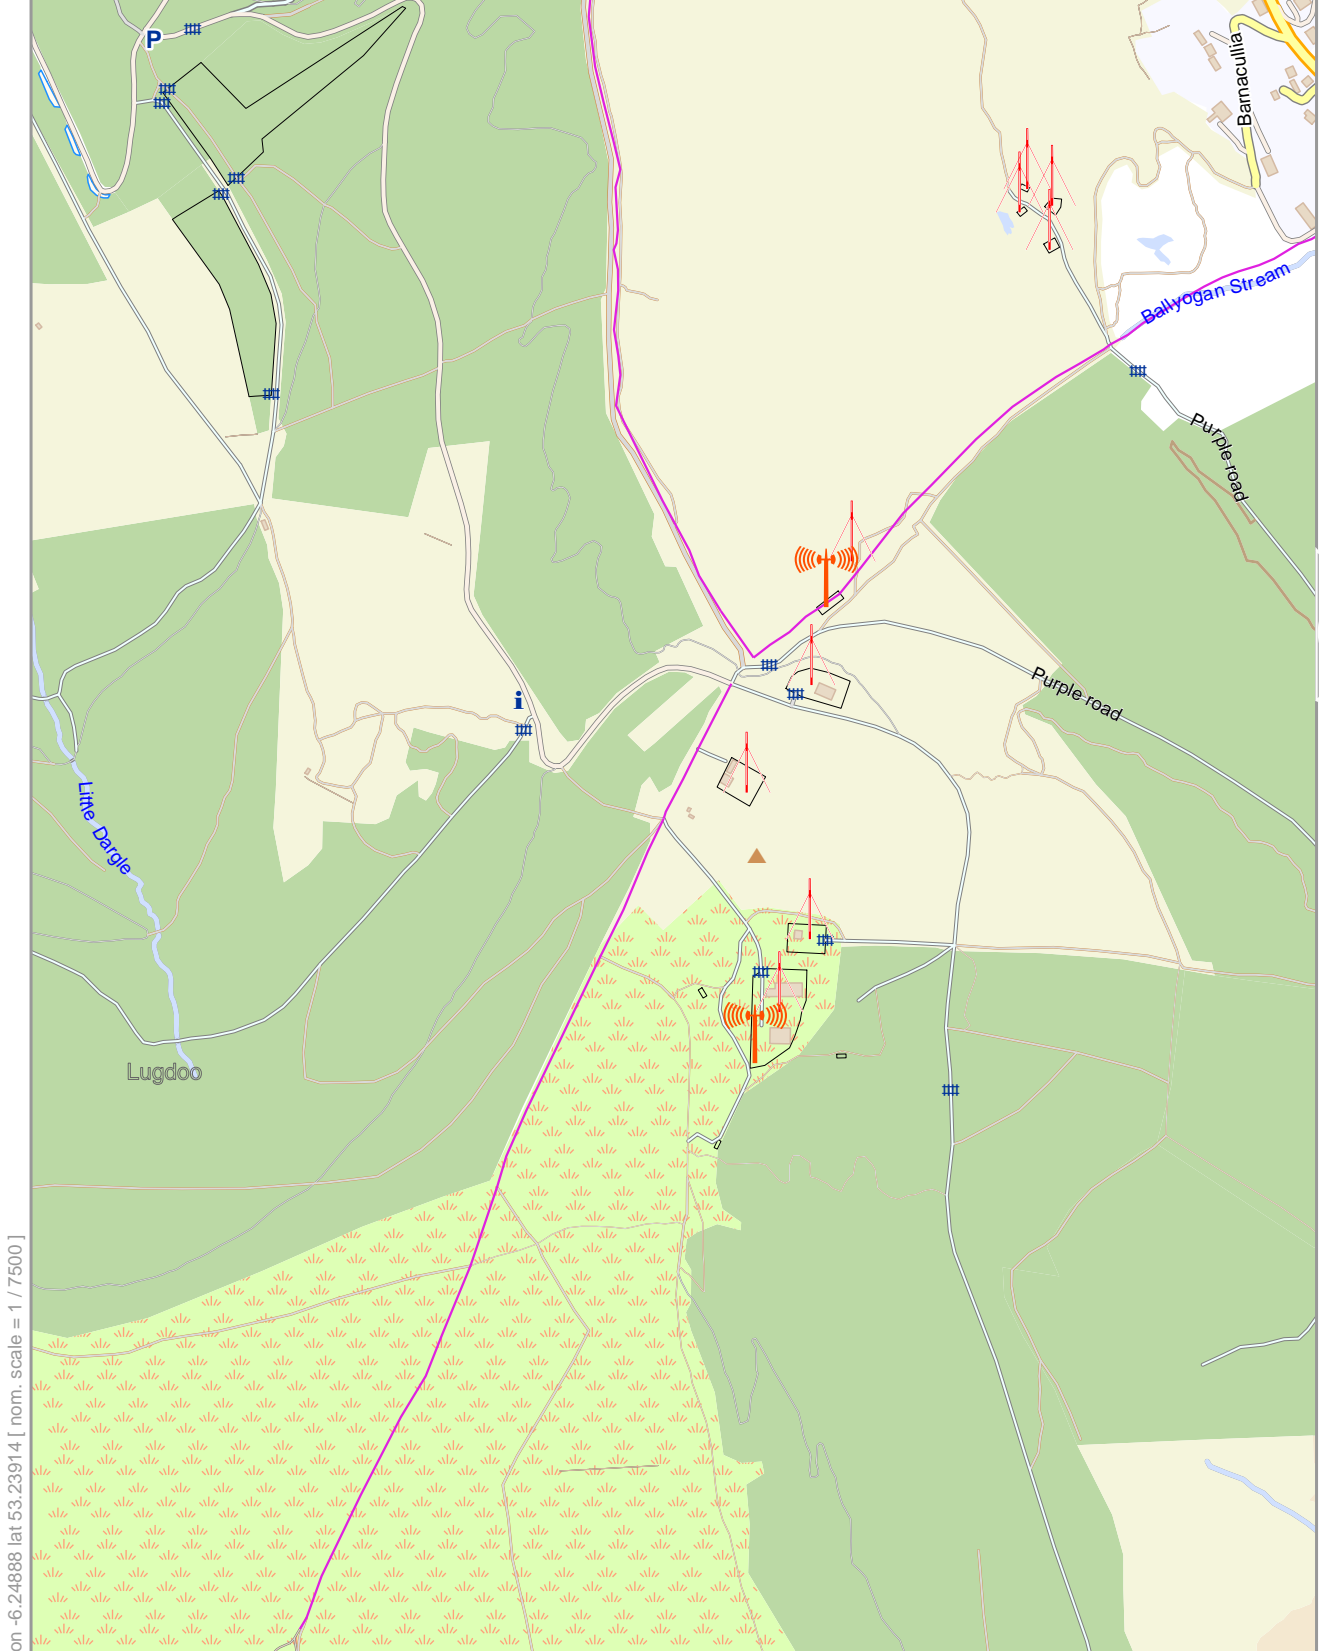

Map data © OpenStreetMap contributors

lon -6.22977 lat 53.25713

lon -6.24888 lat 53.23914 [nom. scale = 1 / 7500]

pdfmap_20241201_200817_Dublin_Area_center_-6.1409_53.2564_366.pdf