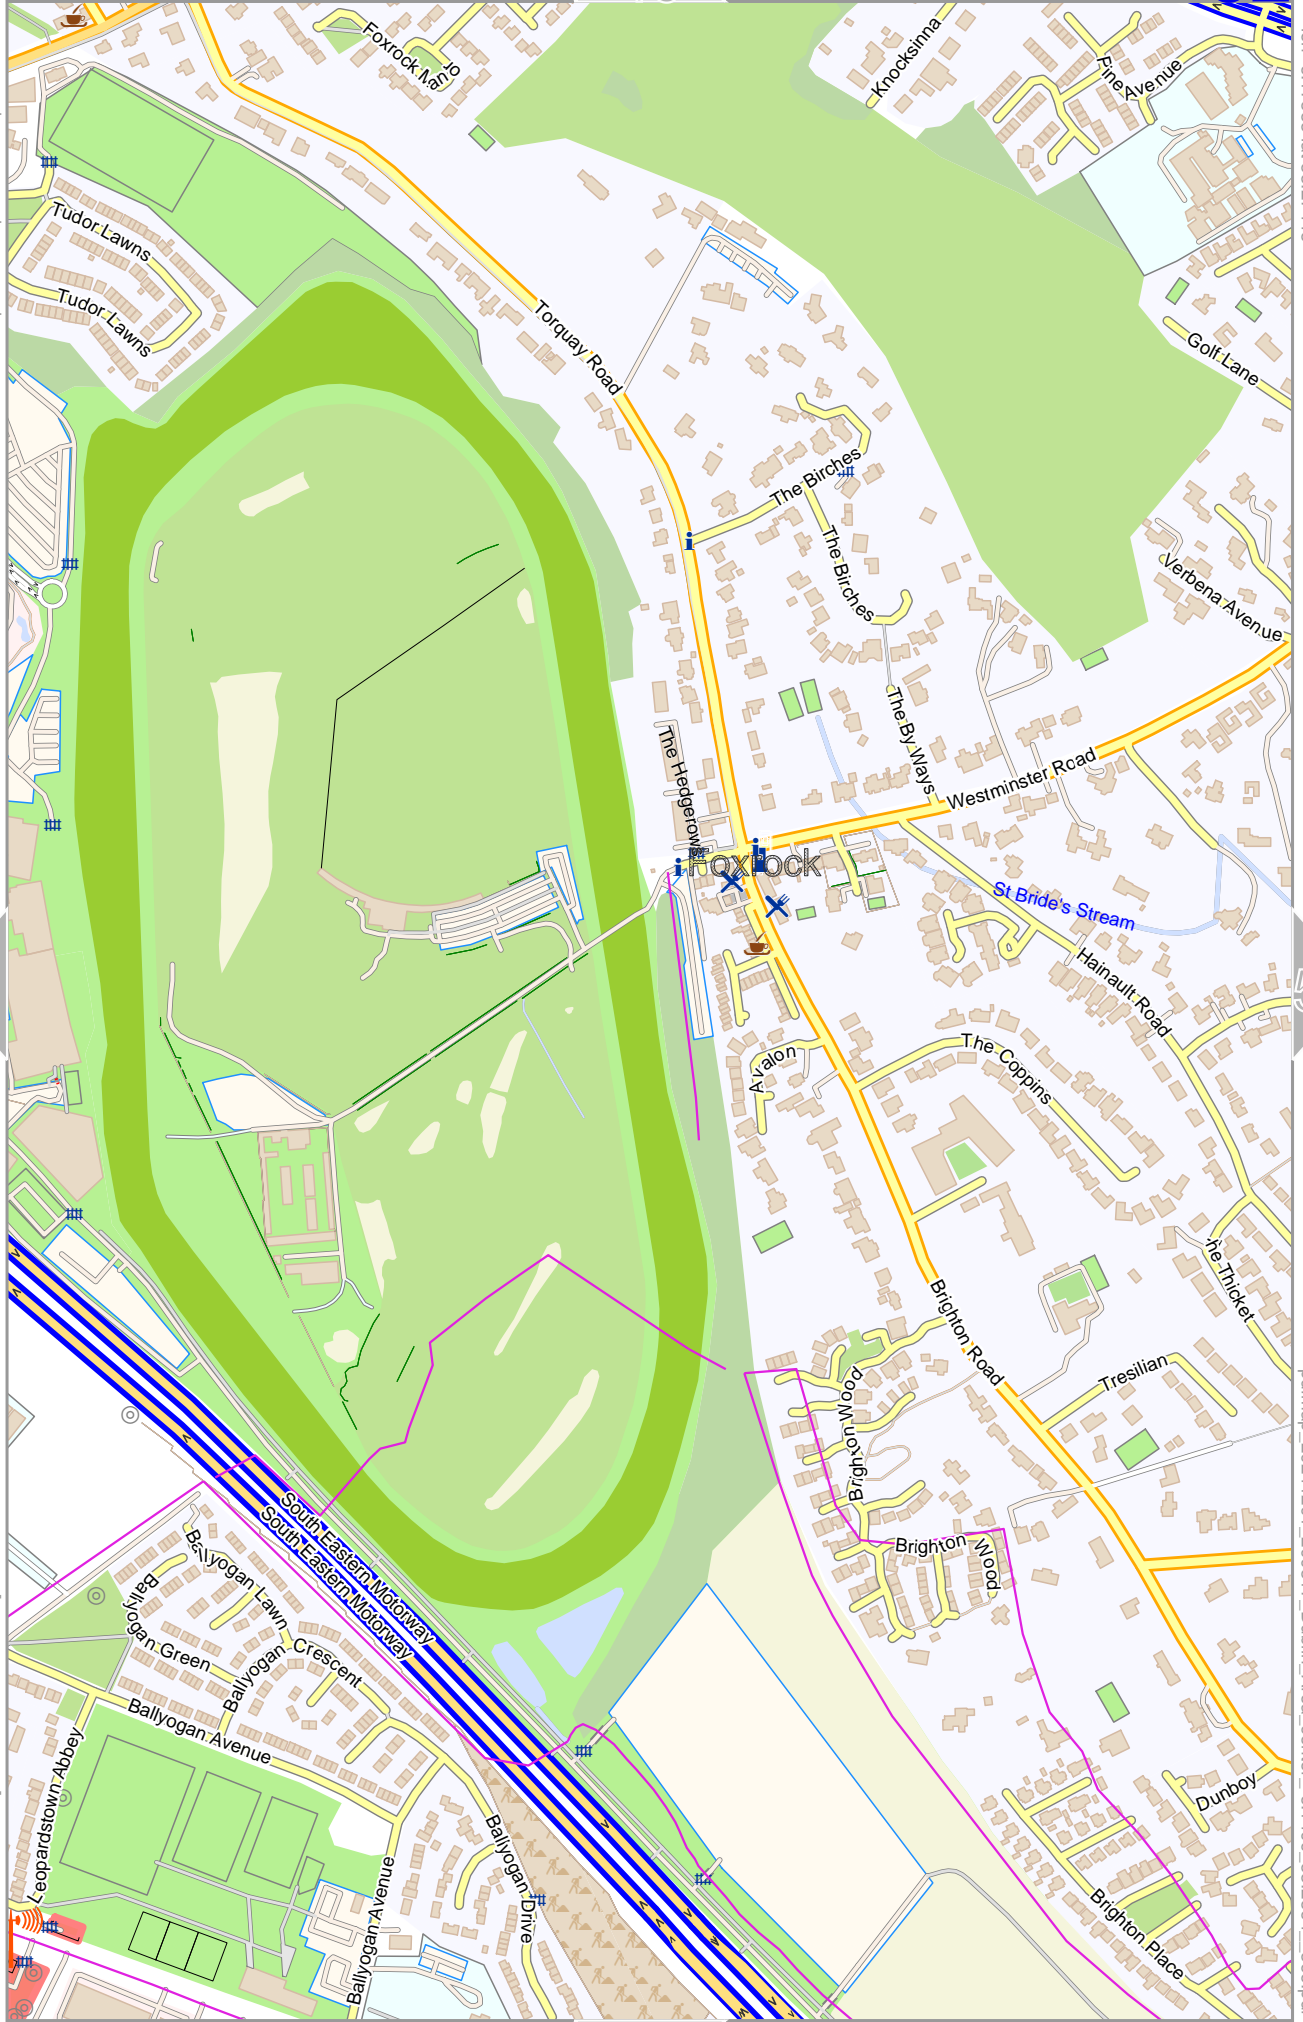

52

39

Dublin Area center

52

lon -6.17583 lat 53.27445

Map data © OpenStreetMap contributors

51

53