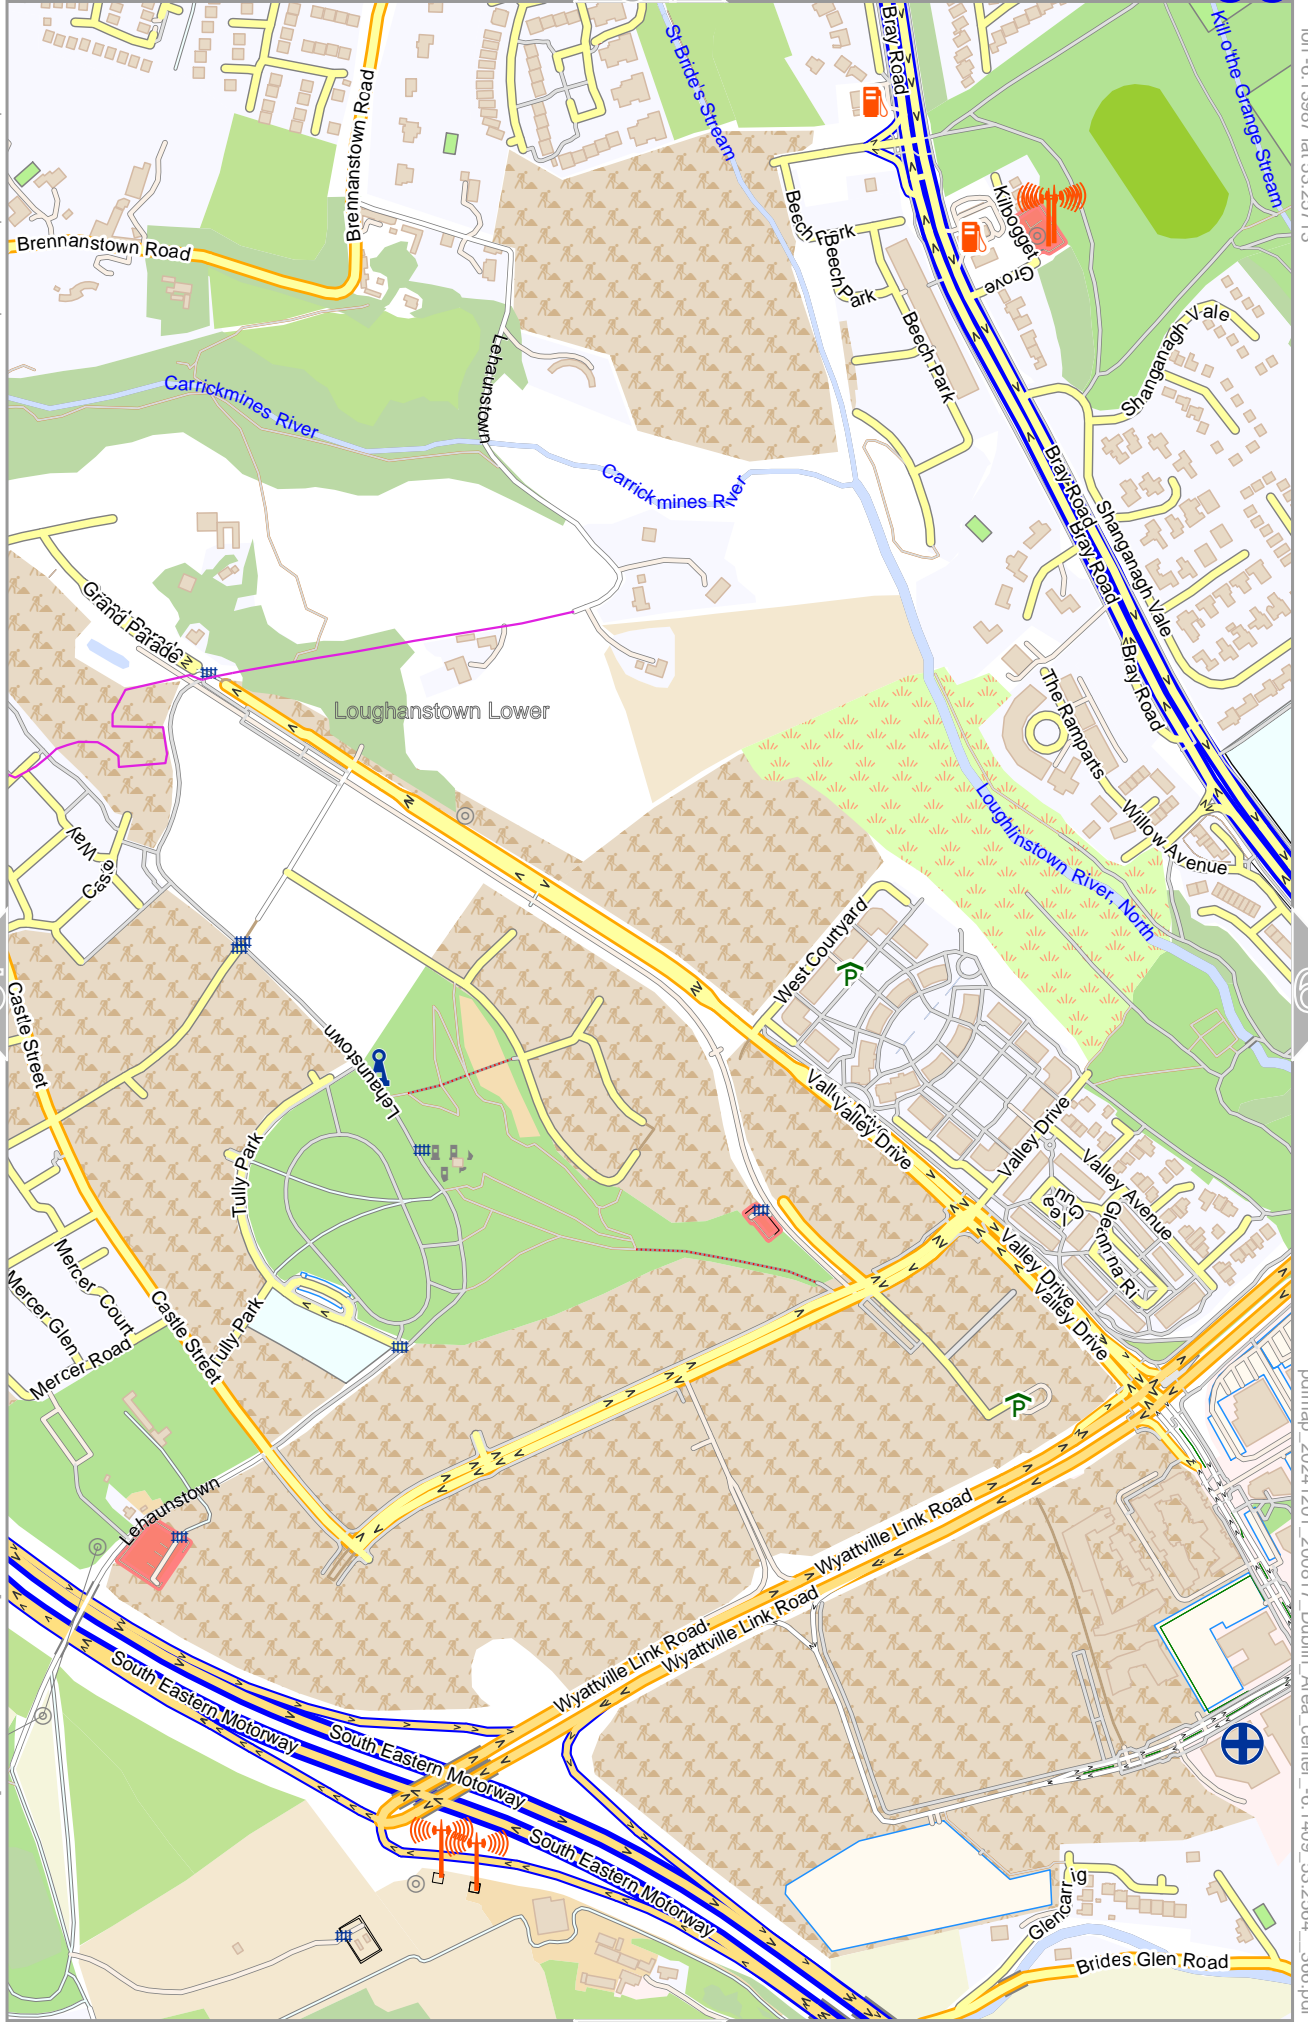

lon -6.19493 lat 53.23914 [nom. scale = 1 / 7500]

0 100 m 300 m

76

pdfmap_20241201_200817_Dublin_Area_center_-6.1409_53.2564_366.pdf

Map data © OpenStreetMap contributors

lon -6.15897 lat 53.23914 [nom. scale = 1 / 75000]