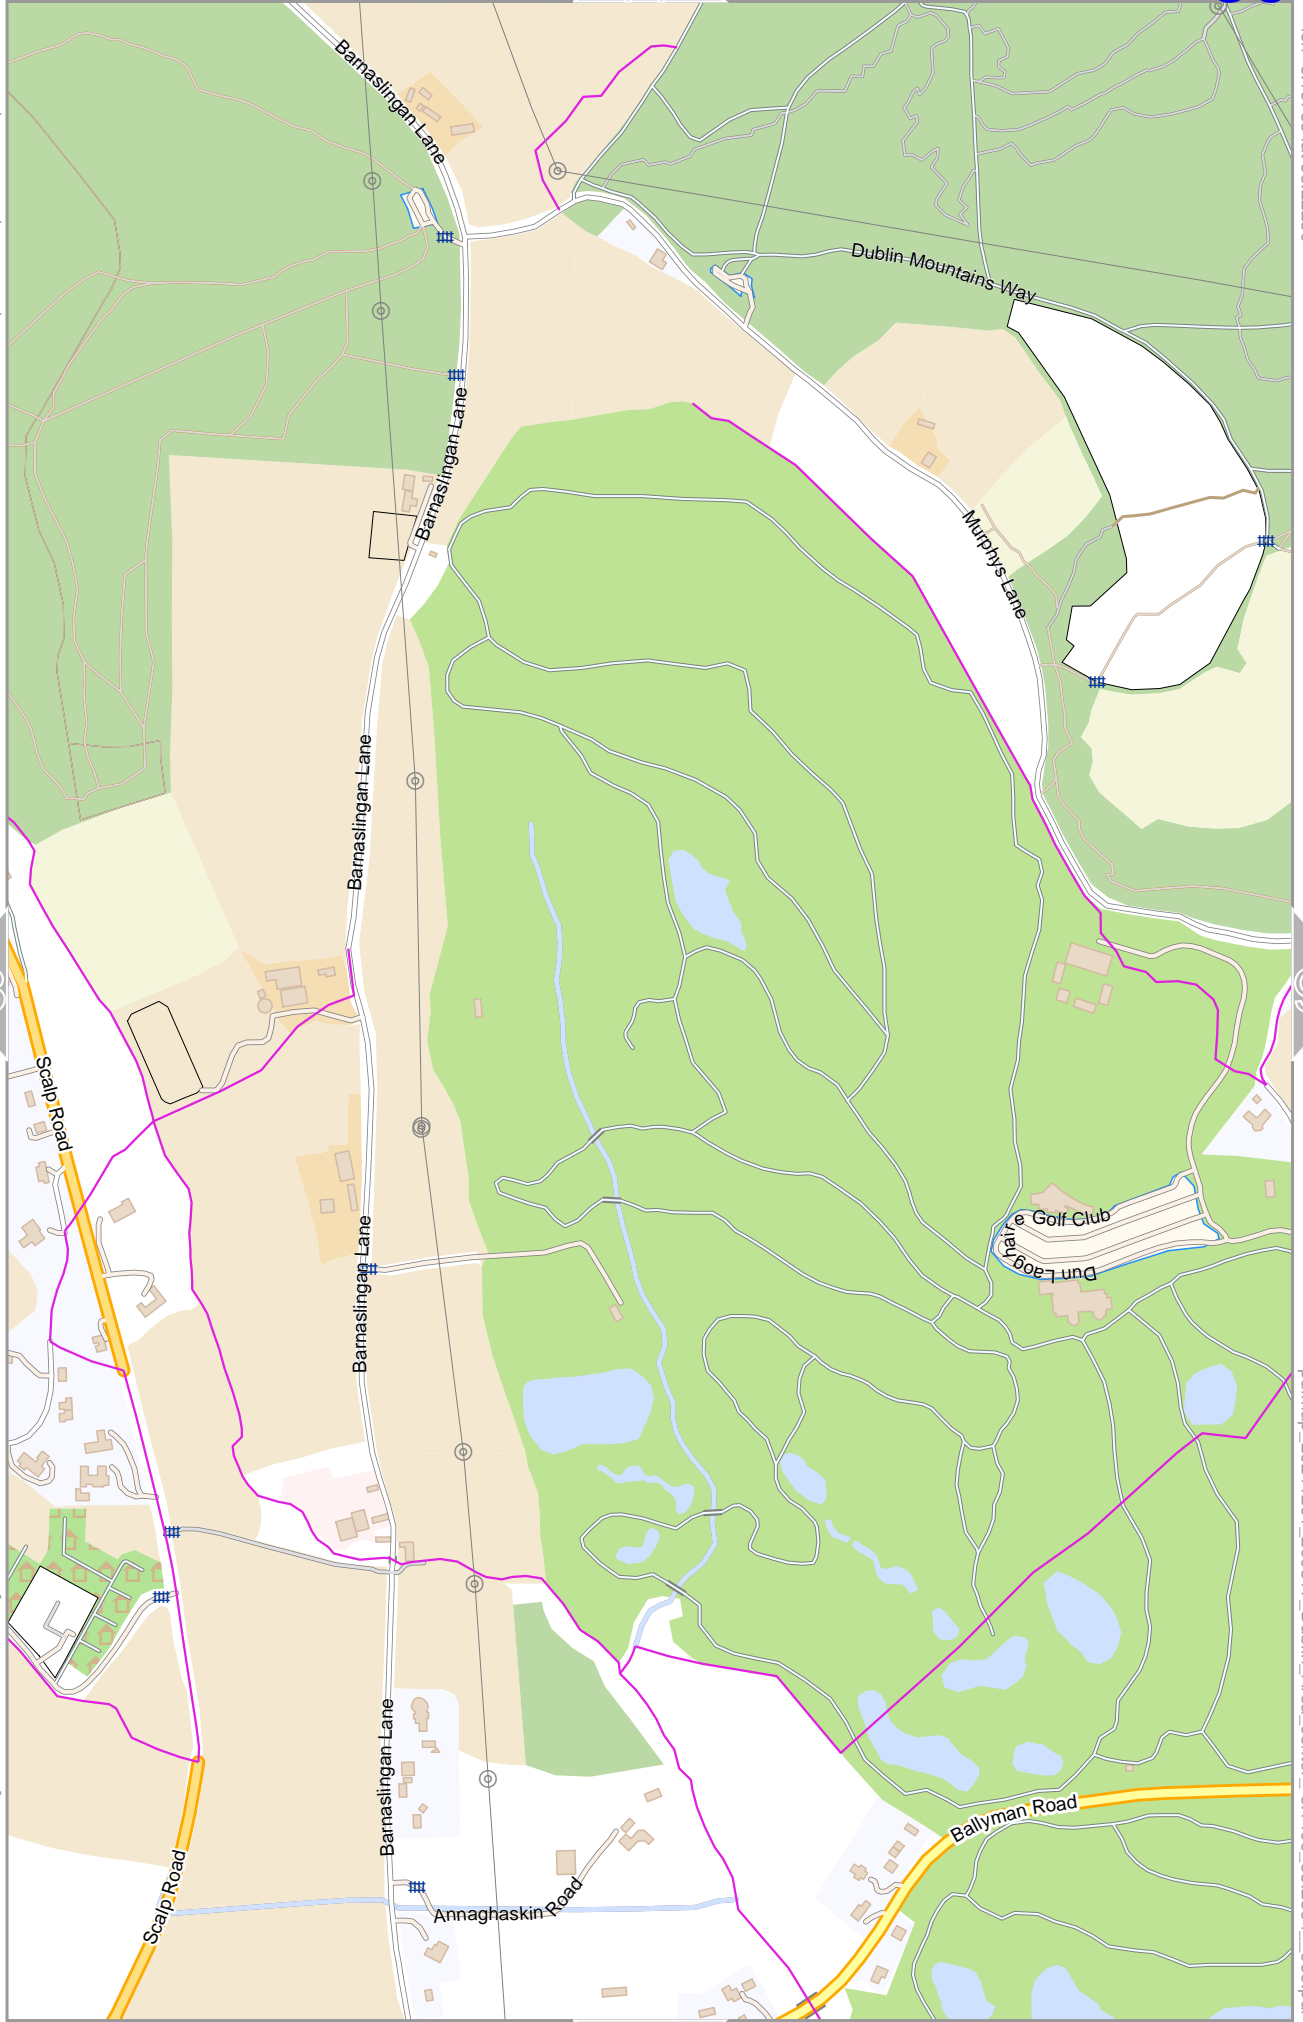

Map data © OpenStreetMap contributors

lon -6.15785 lat 53.22250

lon -6.17695 lat 53.20450 [nom. scale = 1 / 75000]

pdfmap_20241201_200817_Dublin_Area_center_-6.1409_53.2564_366.pdf