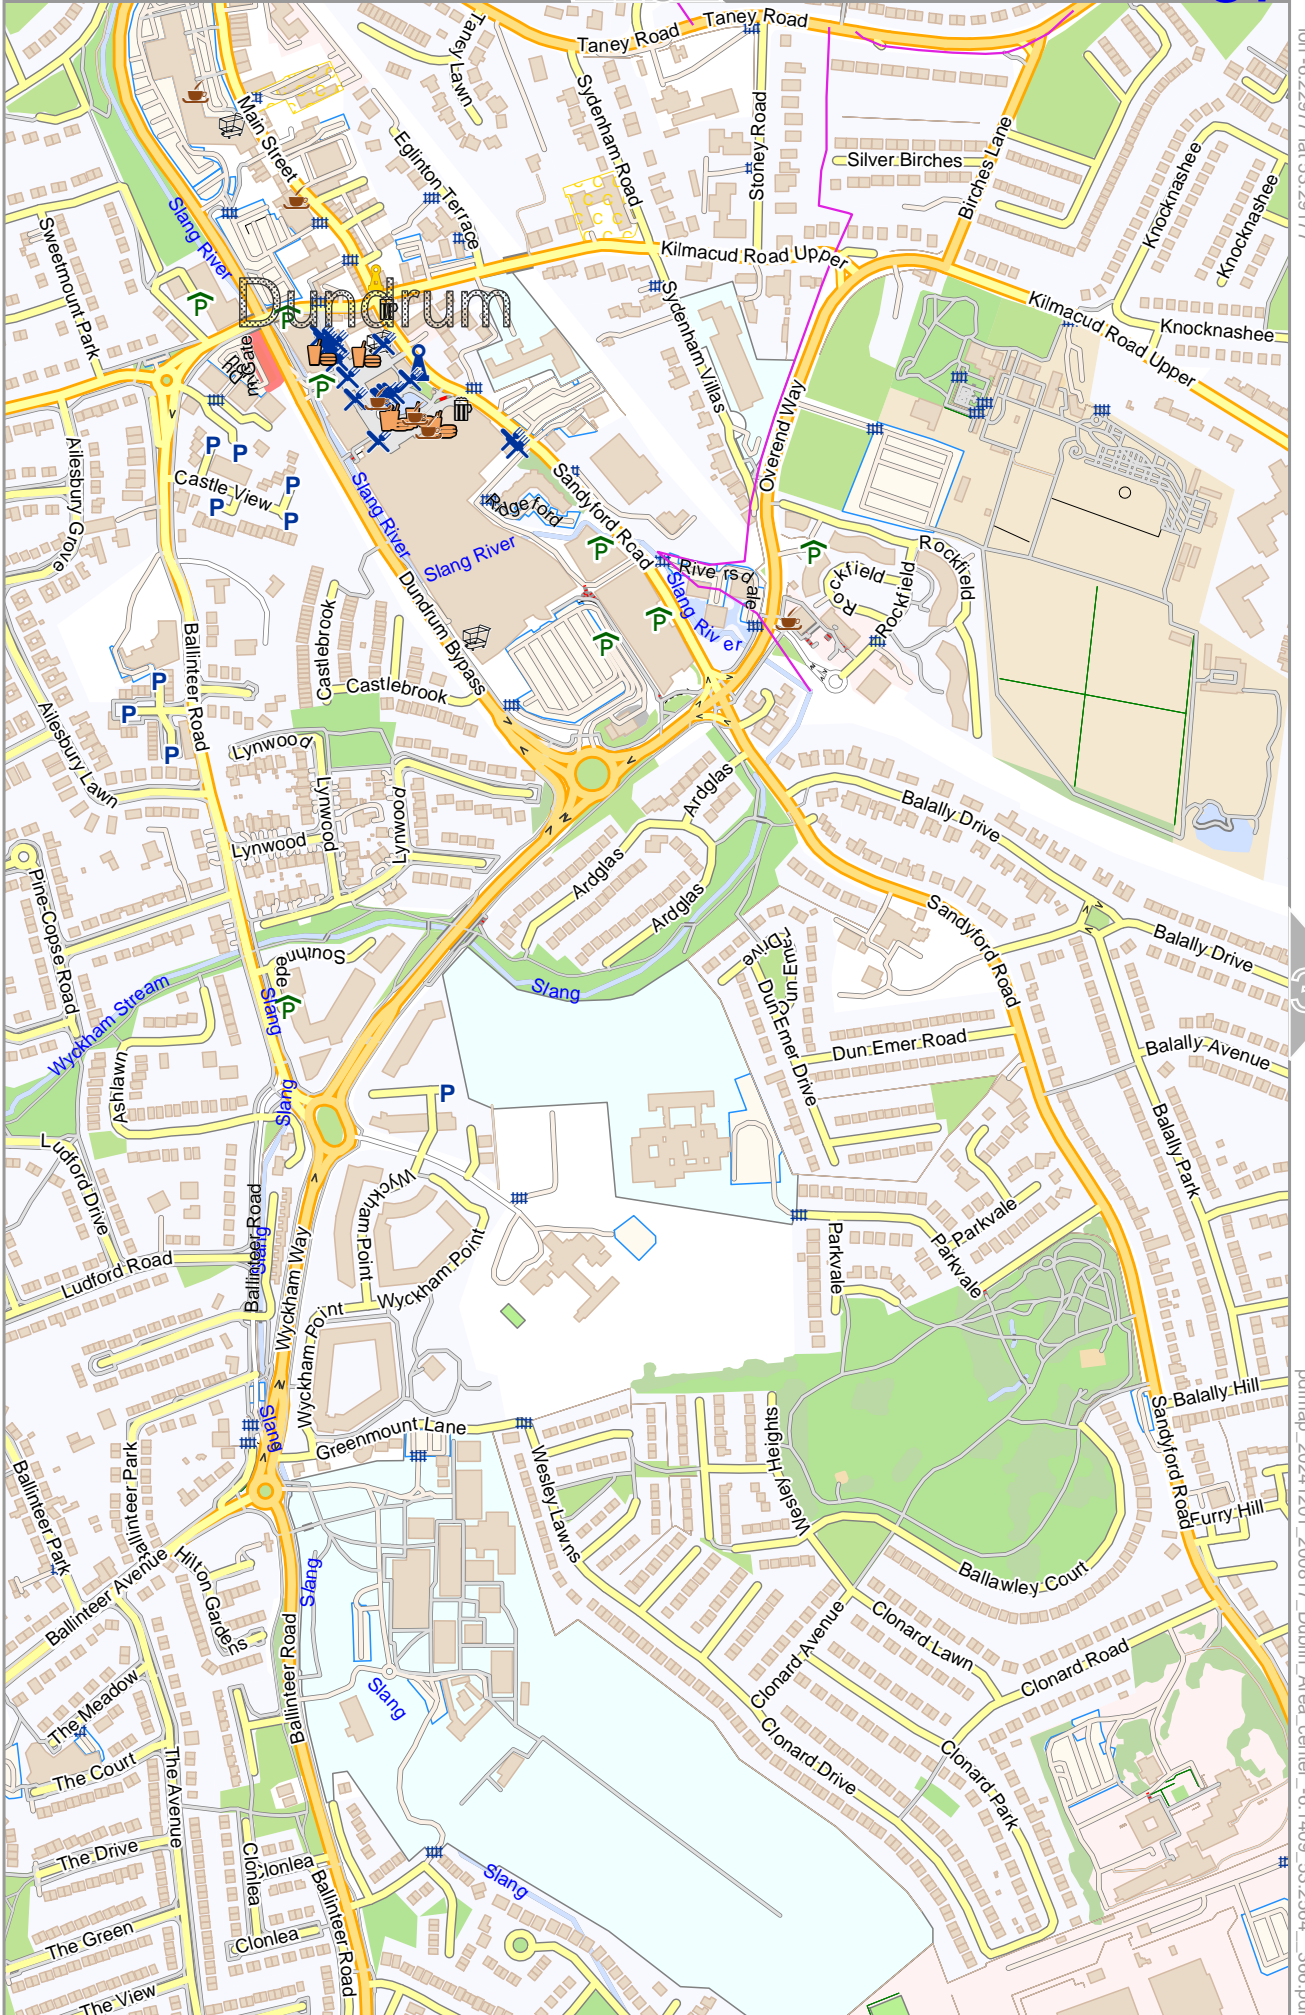

0 100 m 300 m

Map data © OpenStreetMap contributors

lon -6.24888 lat 53.27378 [nom. scale = 1 / 75000]

lon -6.22977 lat 53.29177

pdfmap_20241201_200817_Dublin_Area_center_-6.1409_53.2564_366.pdf

Map data © OpenStreetMap contributors