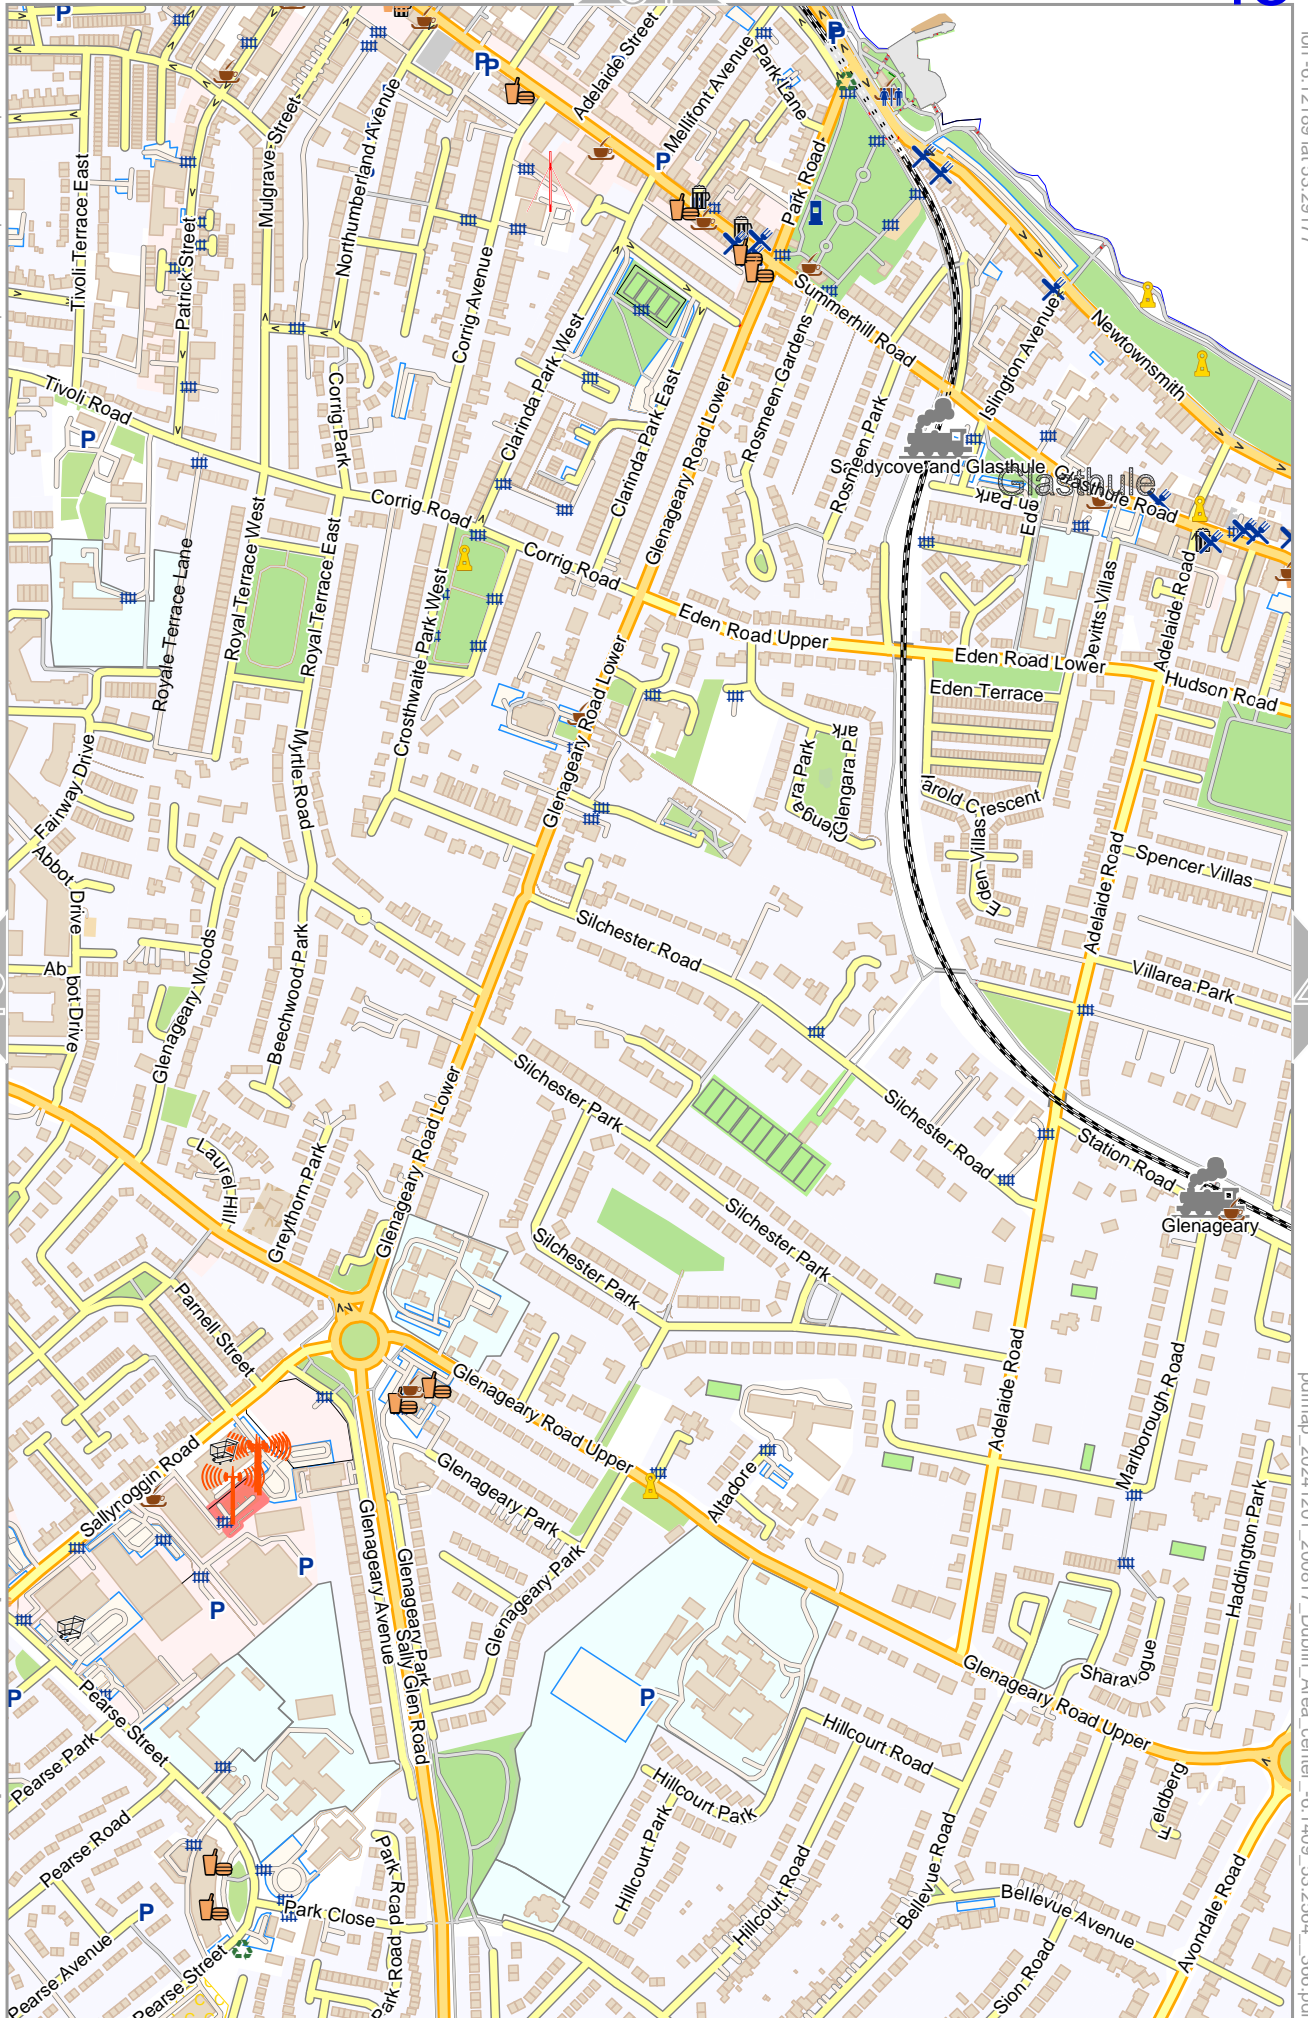

lon -6.15897 lat 53.27378 [nom. scale = 1 / 75000]

0 100 m 300 m

Map data © OpenStreetMap contributors

lon -6.10391 lat 53.29177

lon -6.12301 lat 53.27378 [nom. scale = 1 / 75000]

pdfmap_20241201_200817_Dublin_Area_center_-6.1409_53.2564_366.pdf