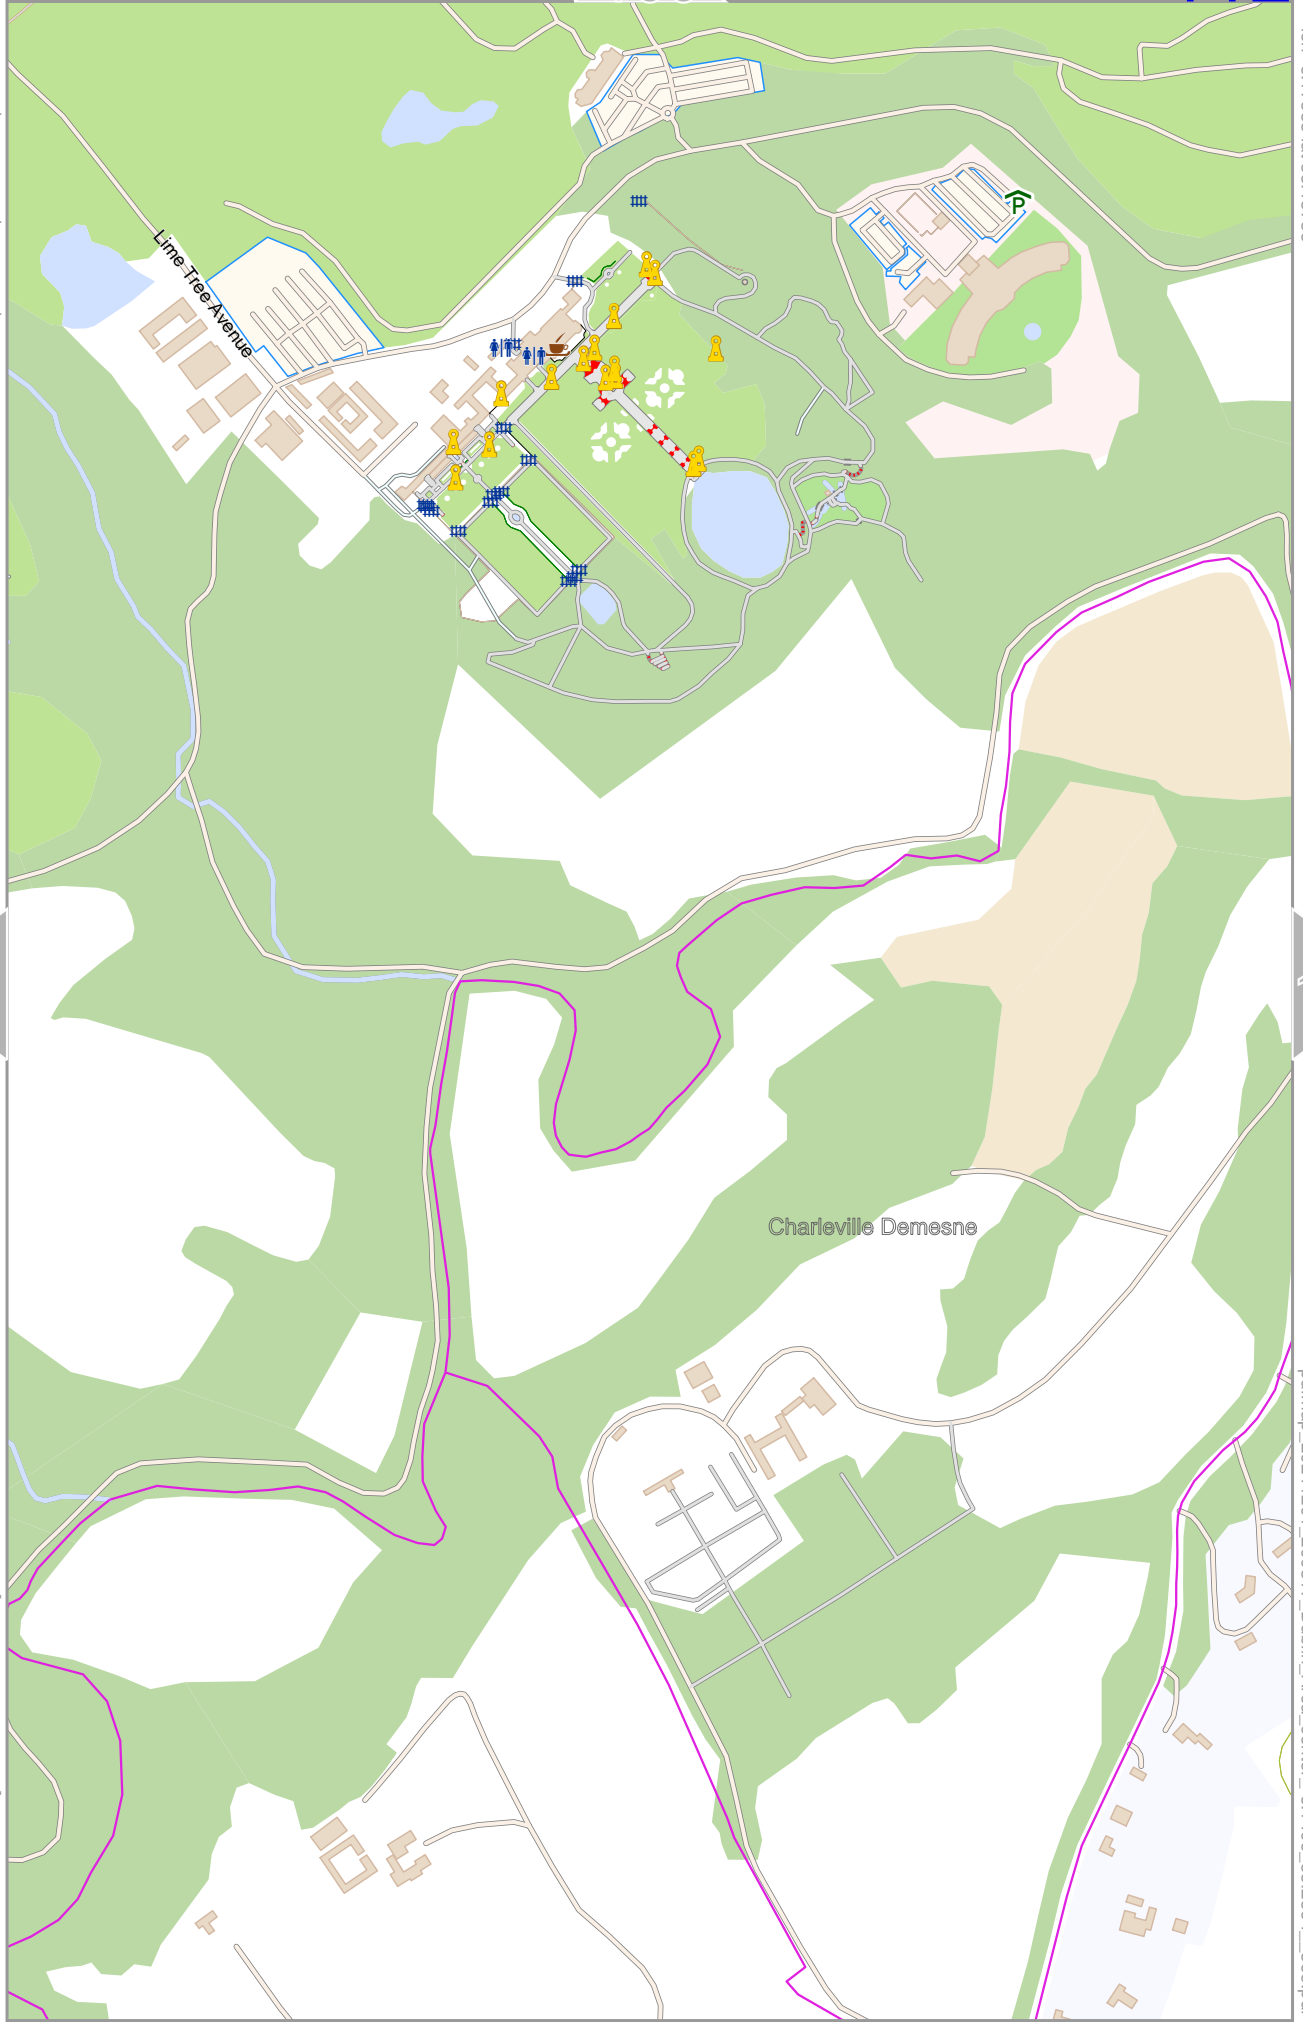

Map data © OpenStreetMap contributors

lon -6.17583 lat 53.18786

lon -6.19493 lat 53.16986 [nom. scale = 1 / 7500]

pdfmap_20241201_200817_Dublin_Area_center_-6.1409_53.2564_366.pdf

0 100 m 300 m