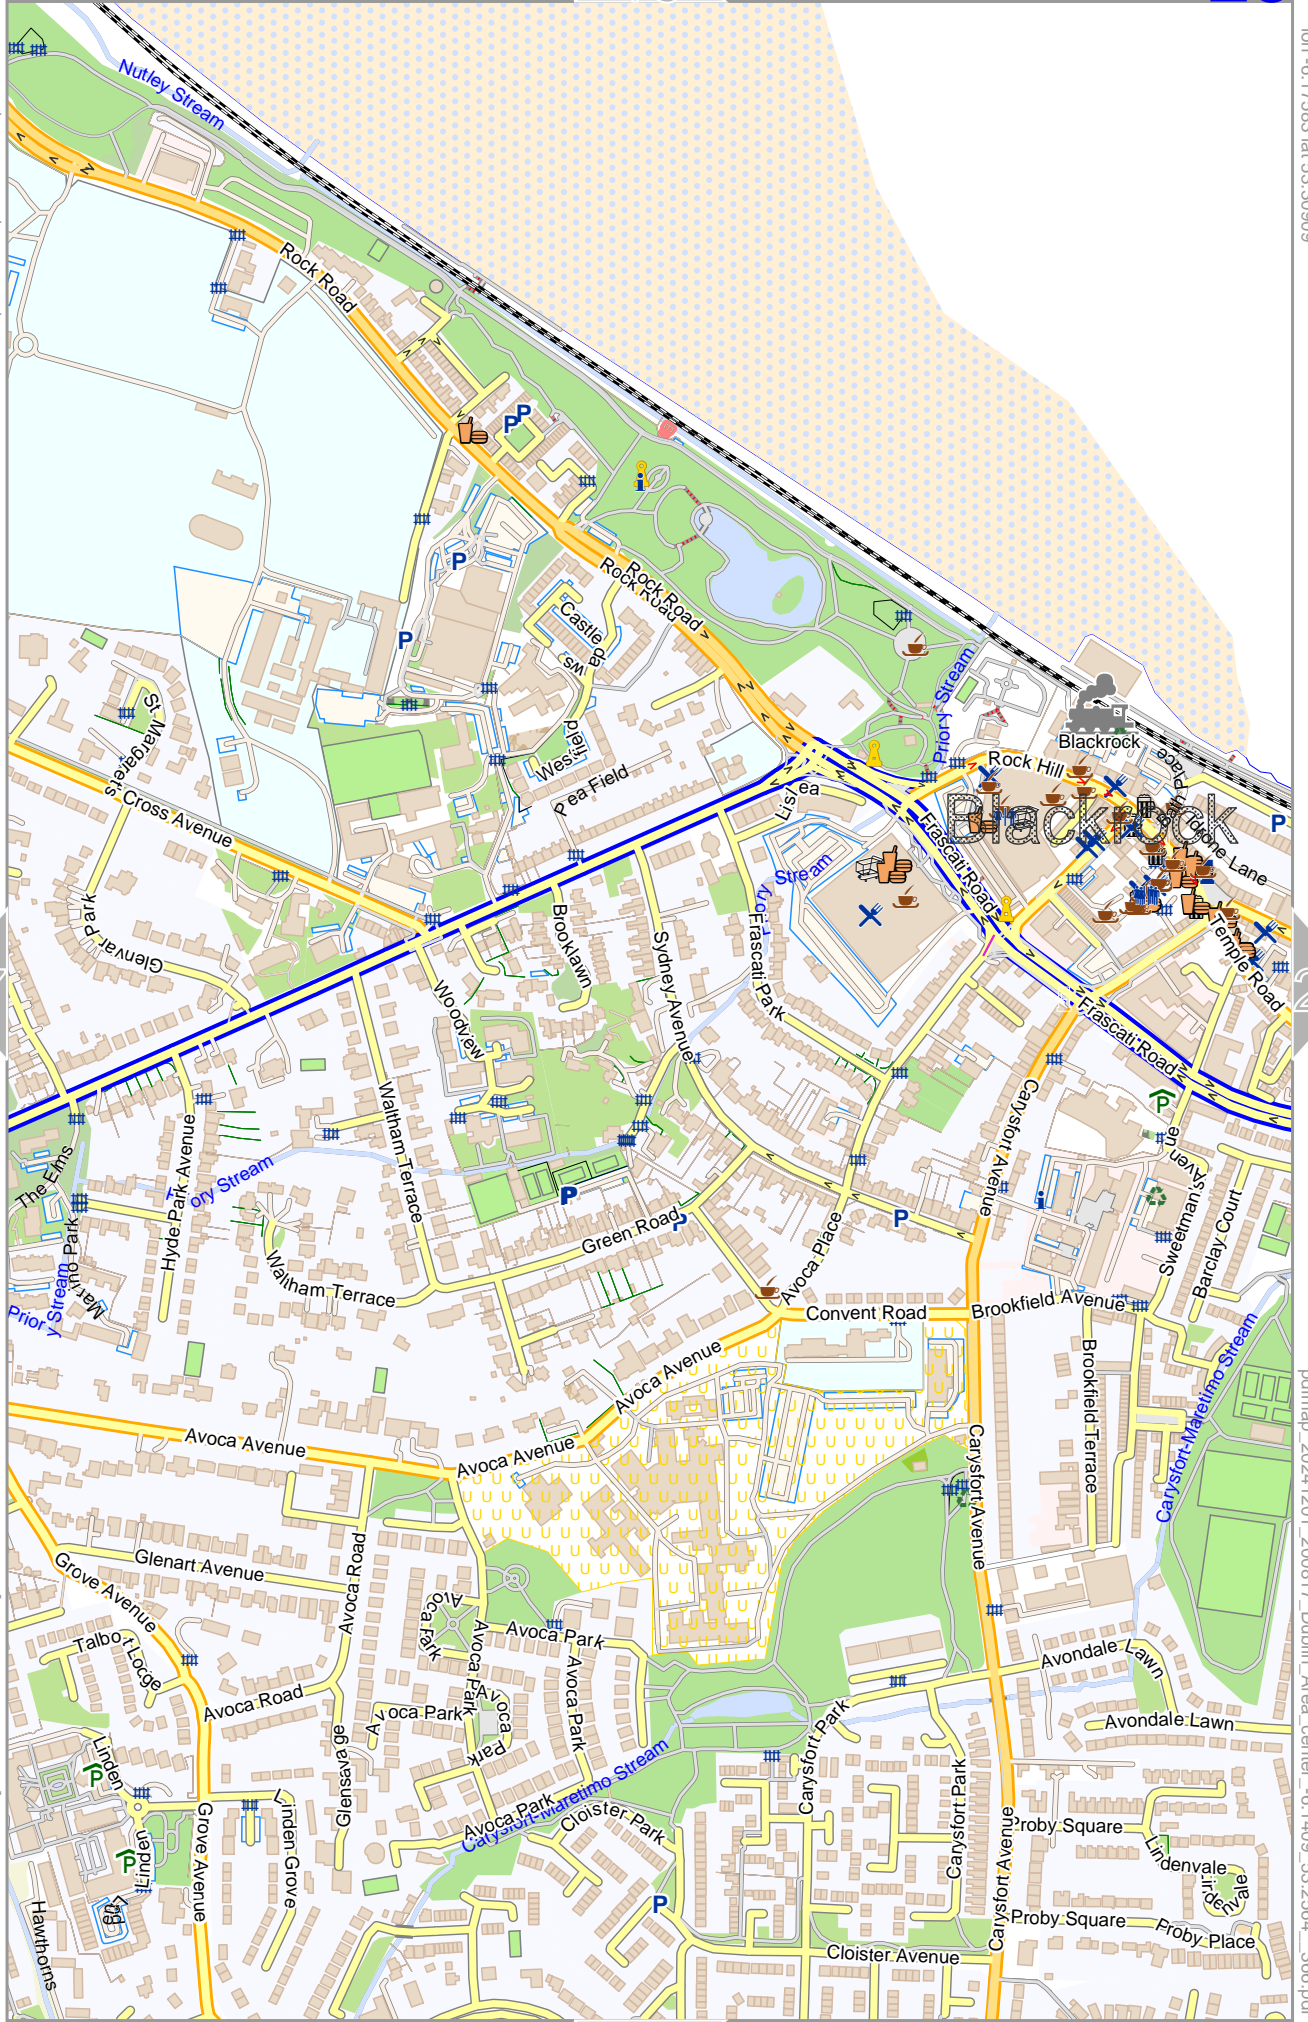

Map data © OpenStreetMap contributors

lon -6.19381 lat 53.30909

lon -6.21292 lat 53.29110 [nom. scale = 1 / 75000]

pdfmap_20241201_200817_Dublin_Area_center_-6.1409_53.2564_366.pdf

0 100 m 300 m

39

Map data © OpenStreetMap contributors