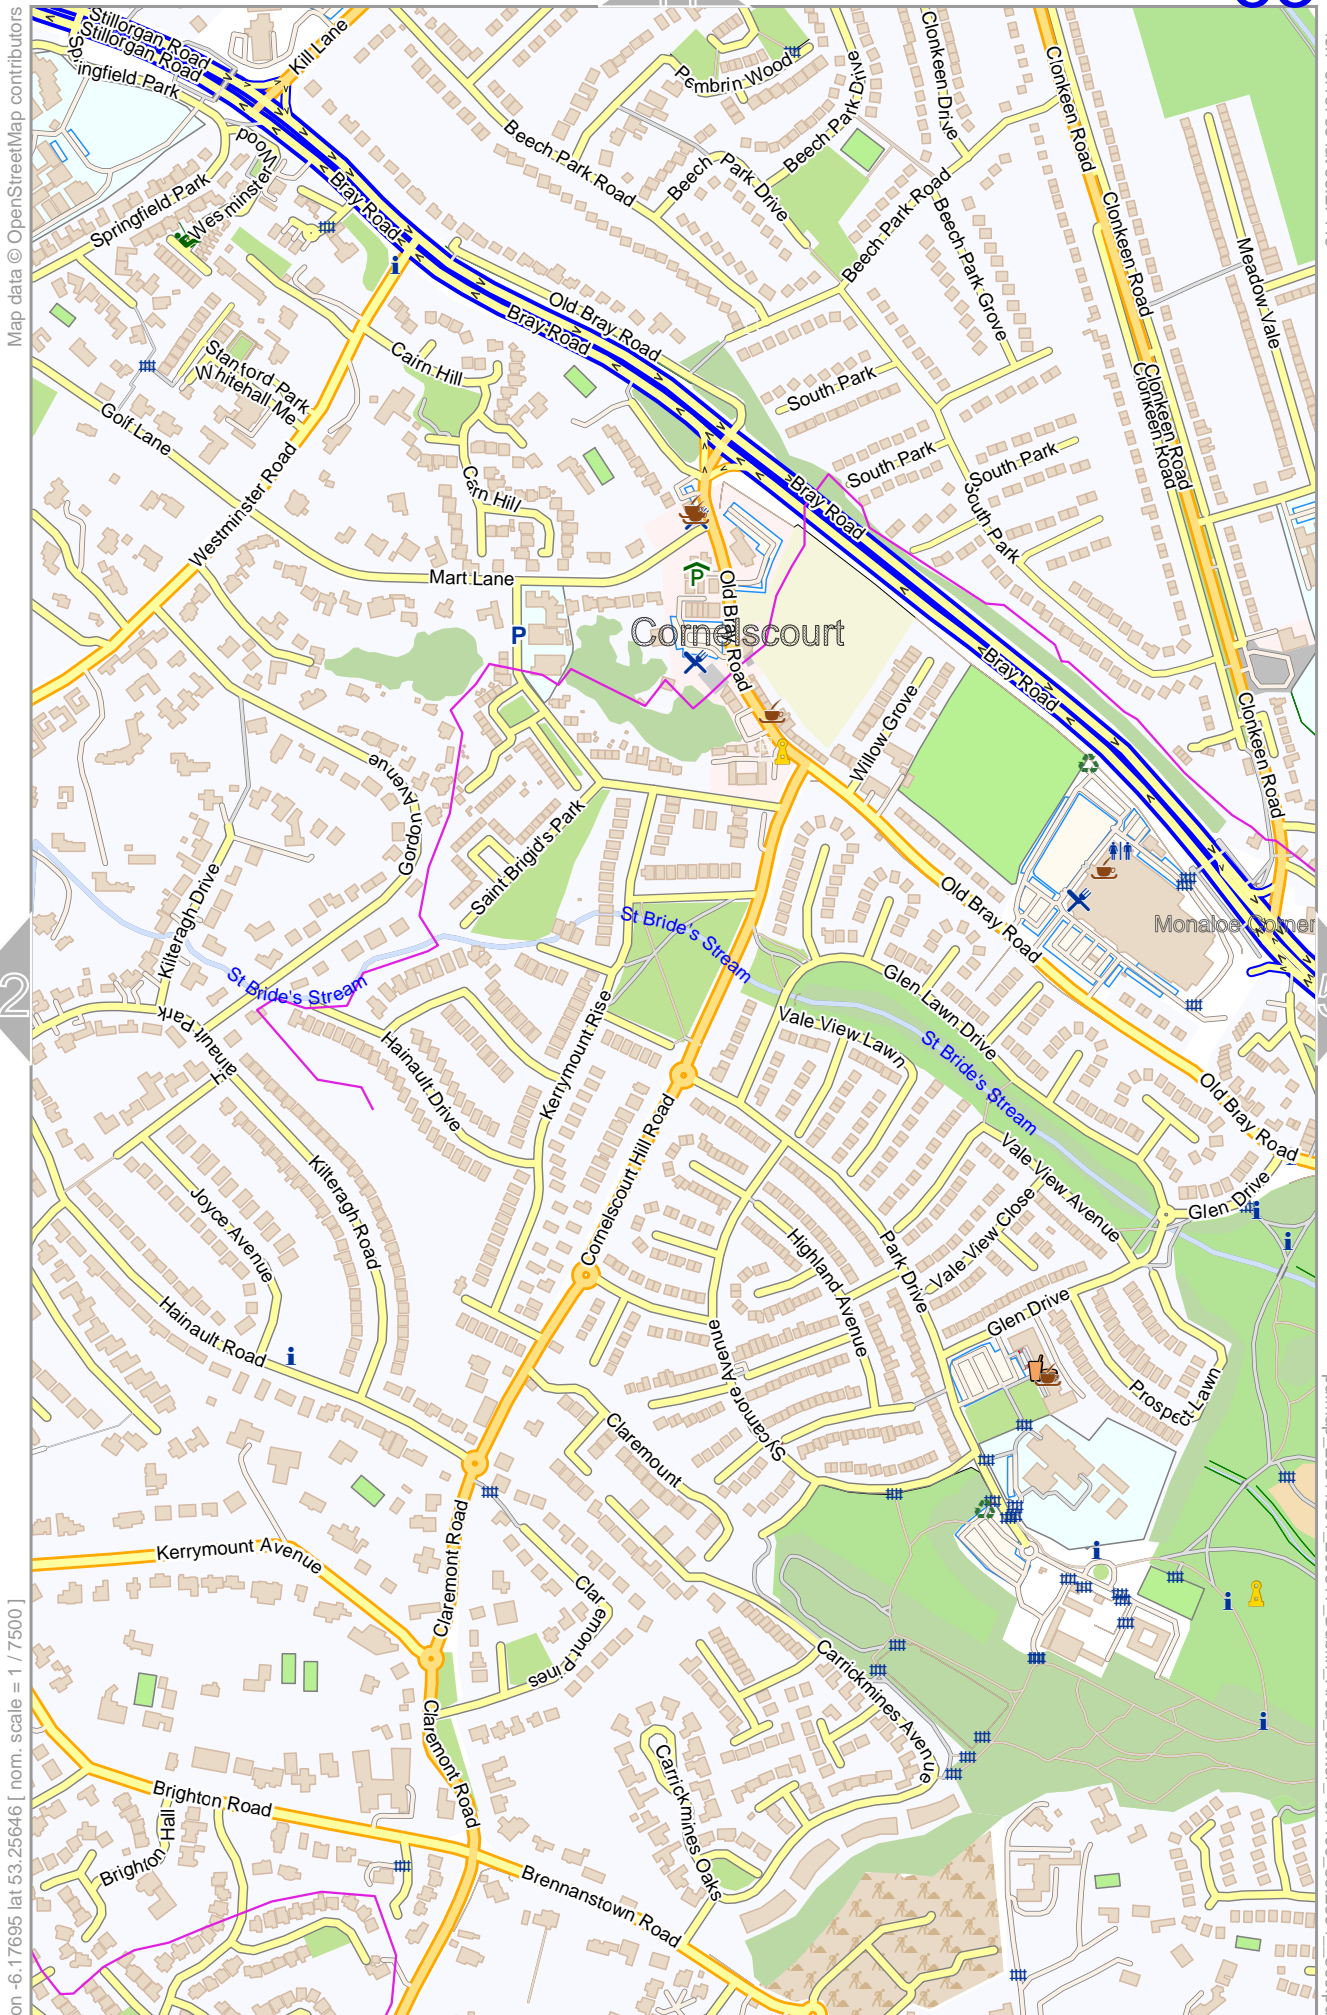

Map data © OpenStreetMap contributors

lon -6.17695 lat 53.25646 [nom. scale = 1 / 75000]

pdfmap_20241201_200817_Dublin_Area_center_-6.1409_53.2564_366.pdf