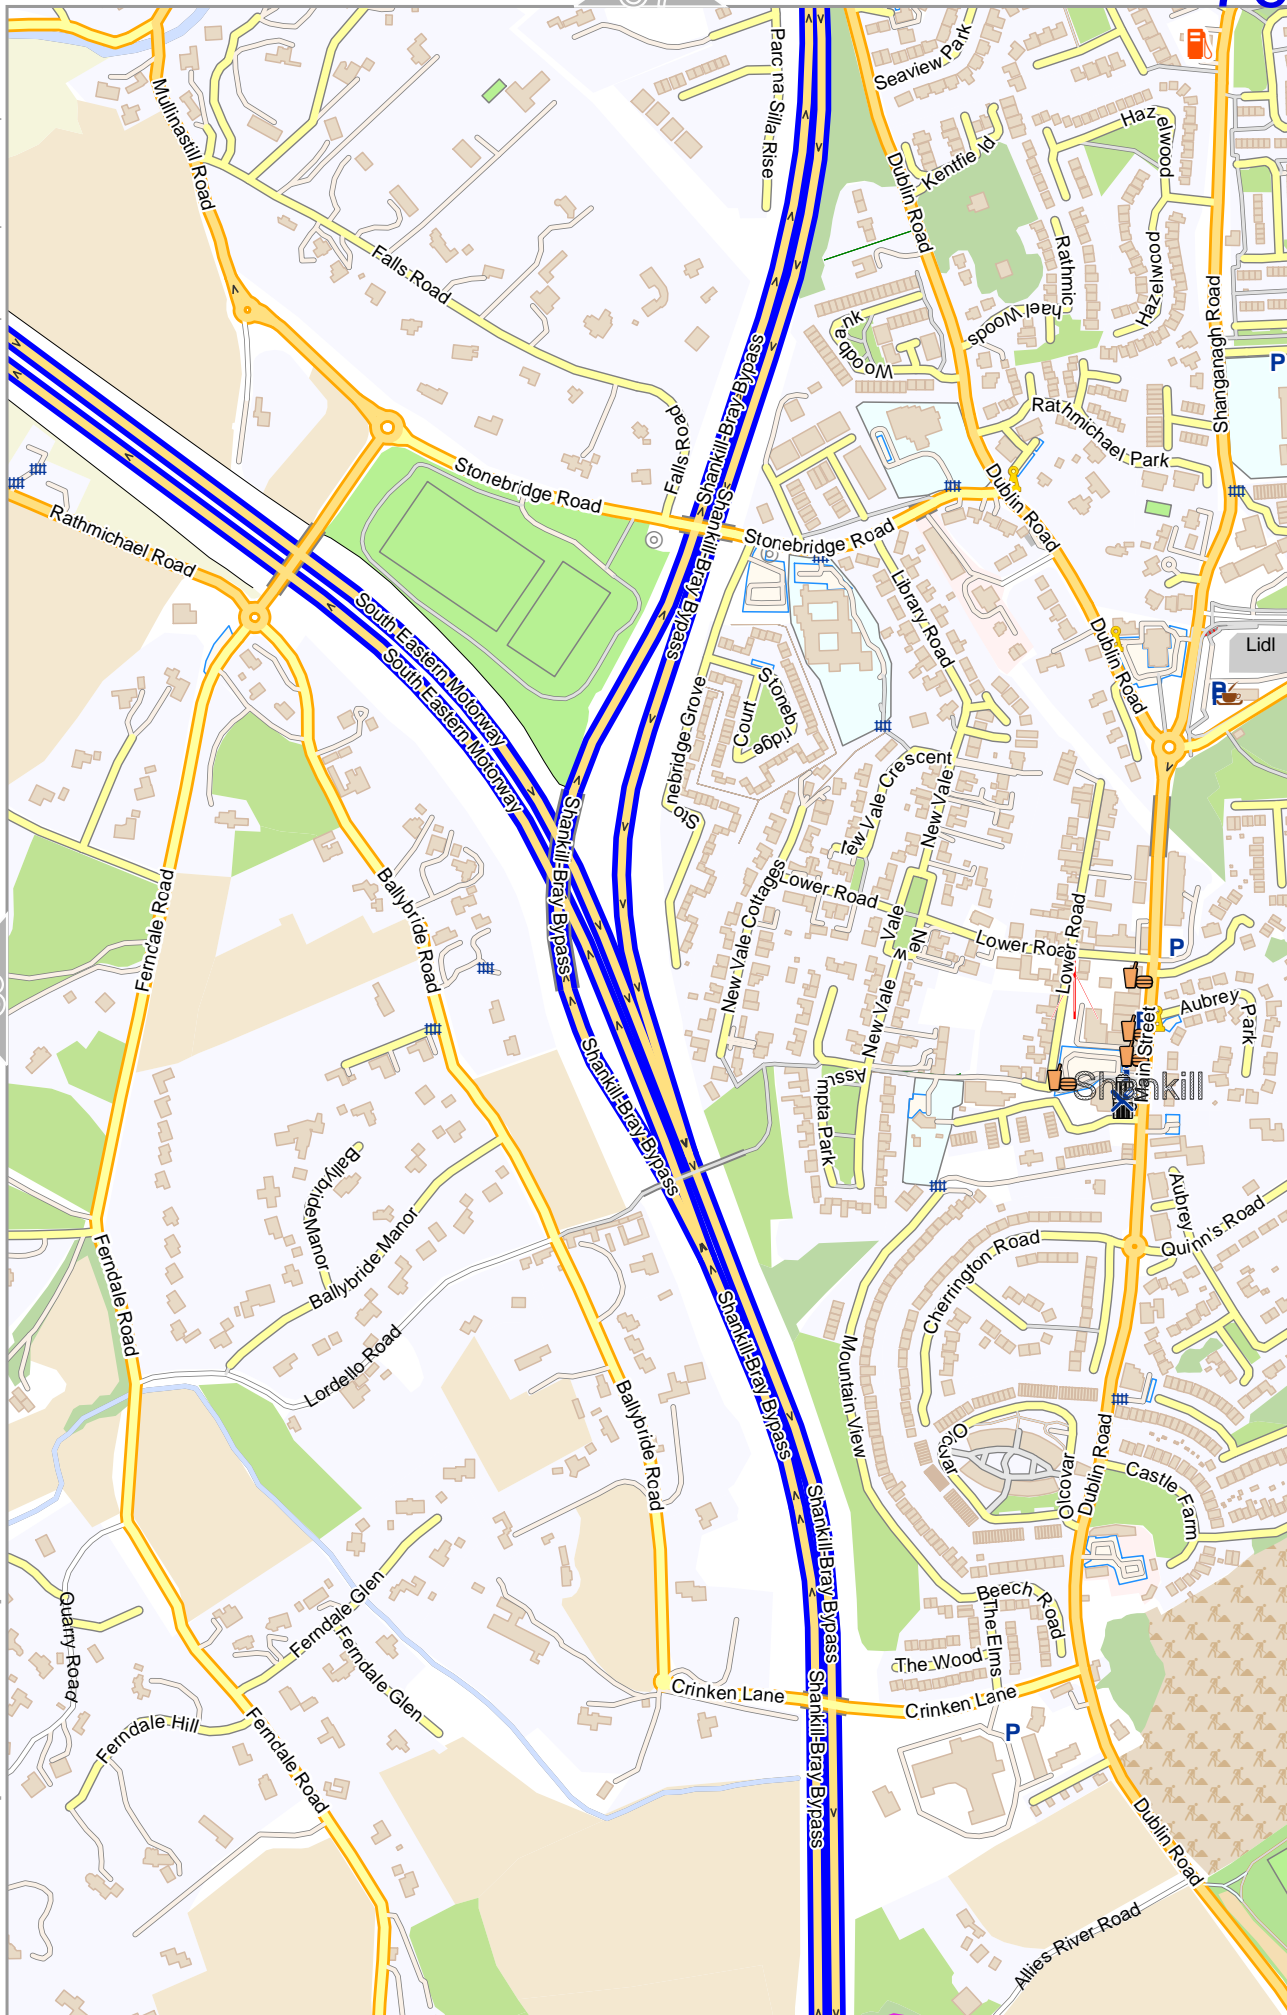

pdfmap_20241201_200817_Dublin_Area_center_-6.1409_53.2564_366.pdf

0 100 m 300 m

Map data © OpenStreetMap contributors

[lon -6.14099 lat 53.22182 [nom. scale = 1 / 75000

Map data © OpenStreetMap contributors