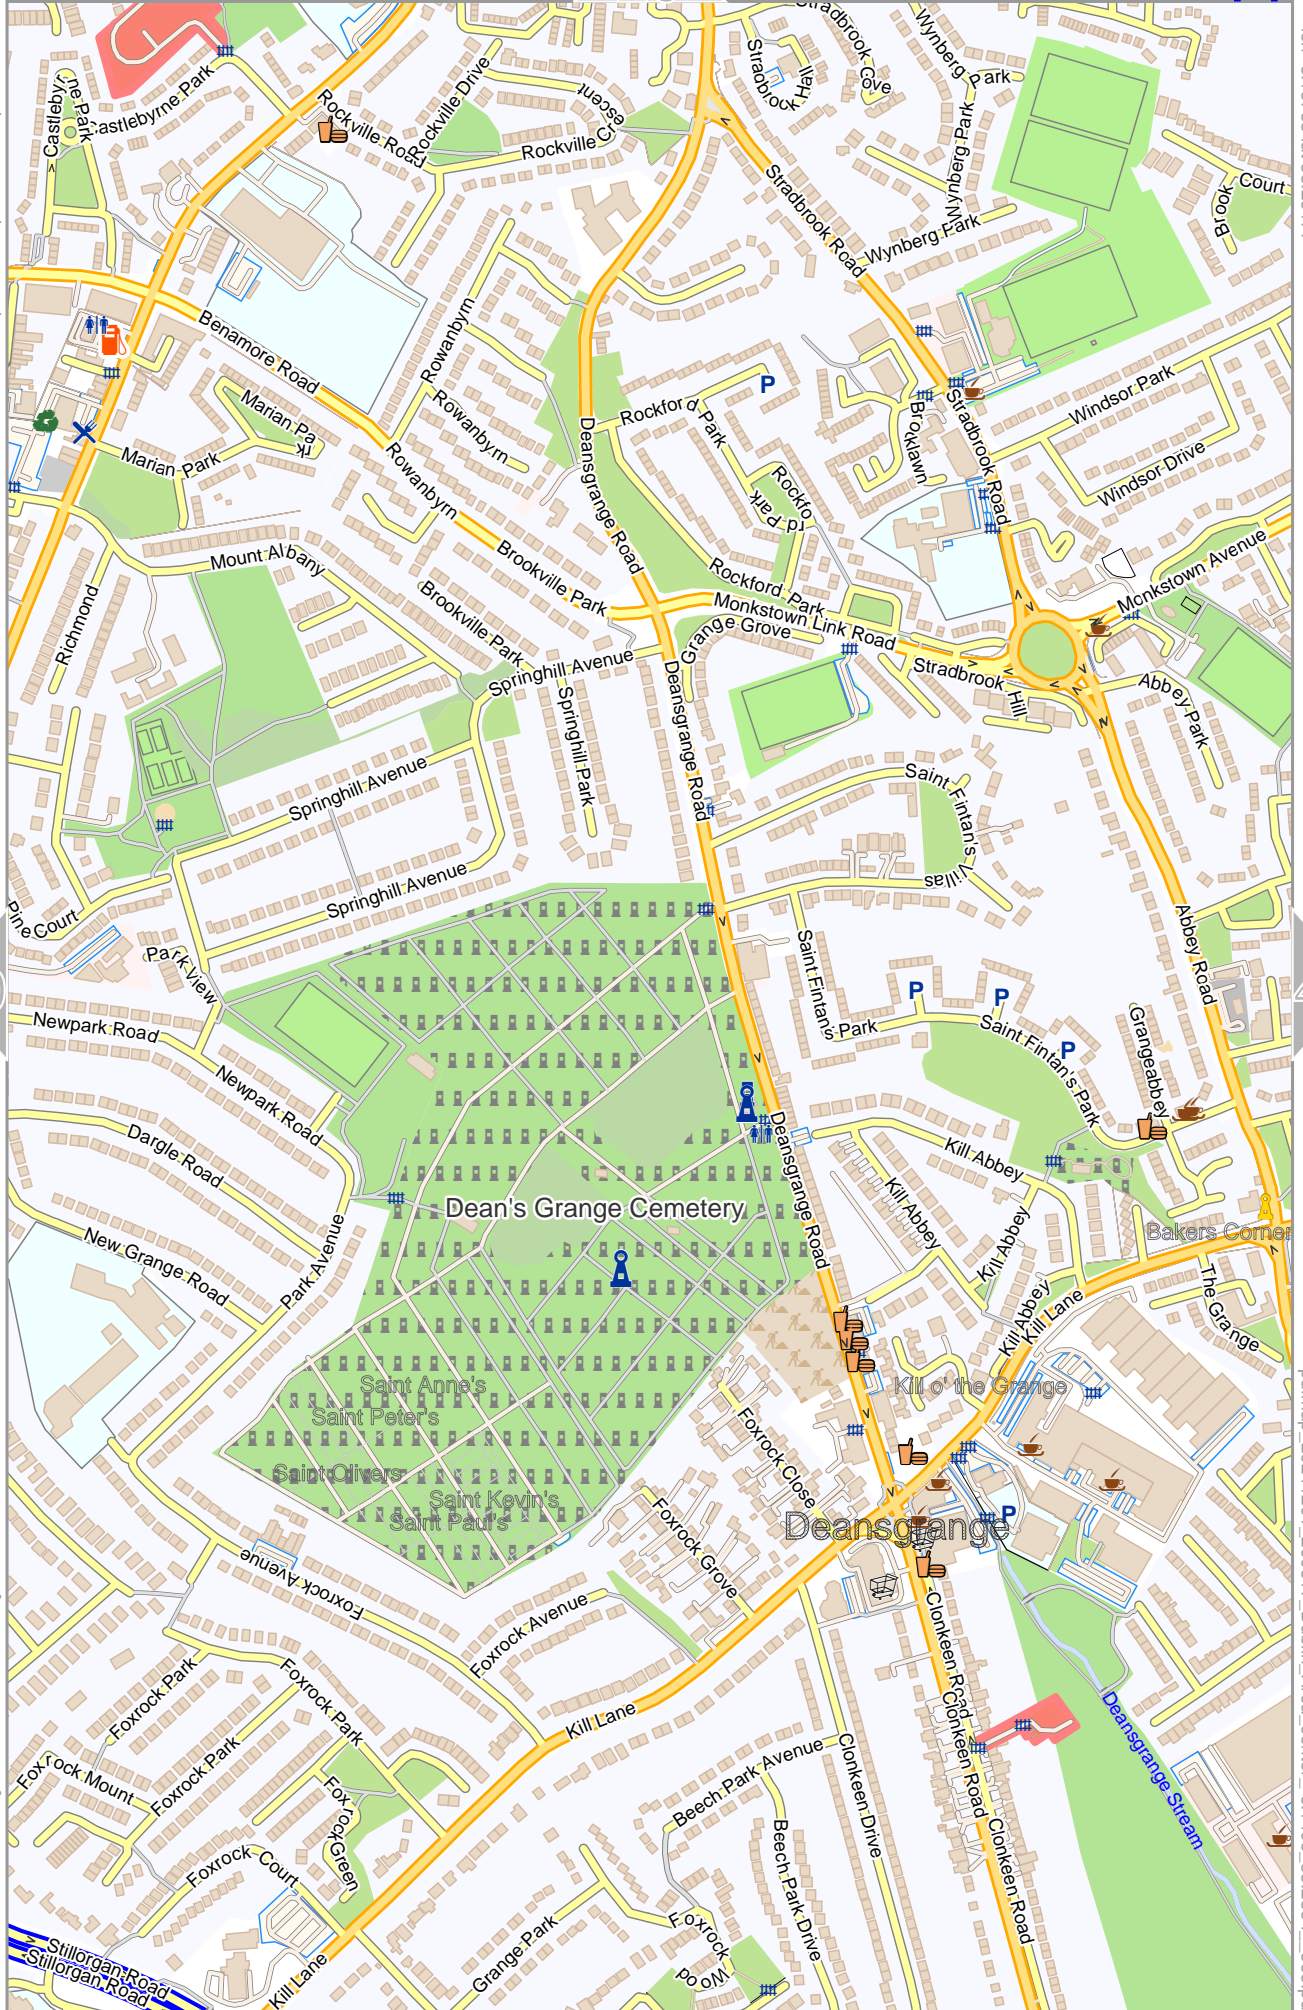

Map data © OpenStreetMap contributors

lon -6.15786 lat 53.29177

lon -6.17695 lat 53.27378 [nom. scale = 1 / 75000]

pdfmap_20241201_200817_Dublin_Area_center_-6.1409_53.2564_366.pdf