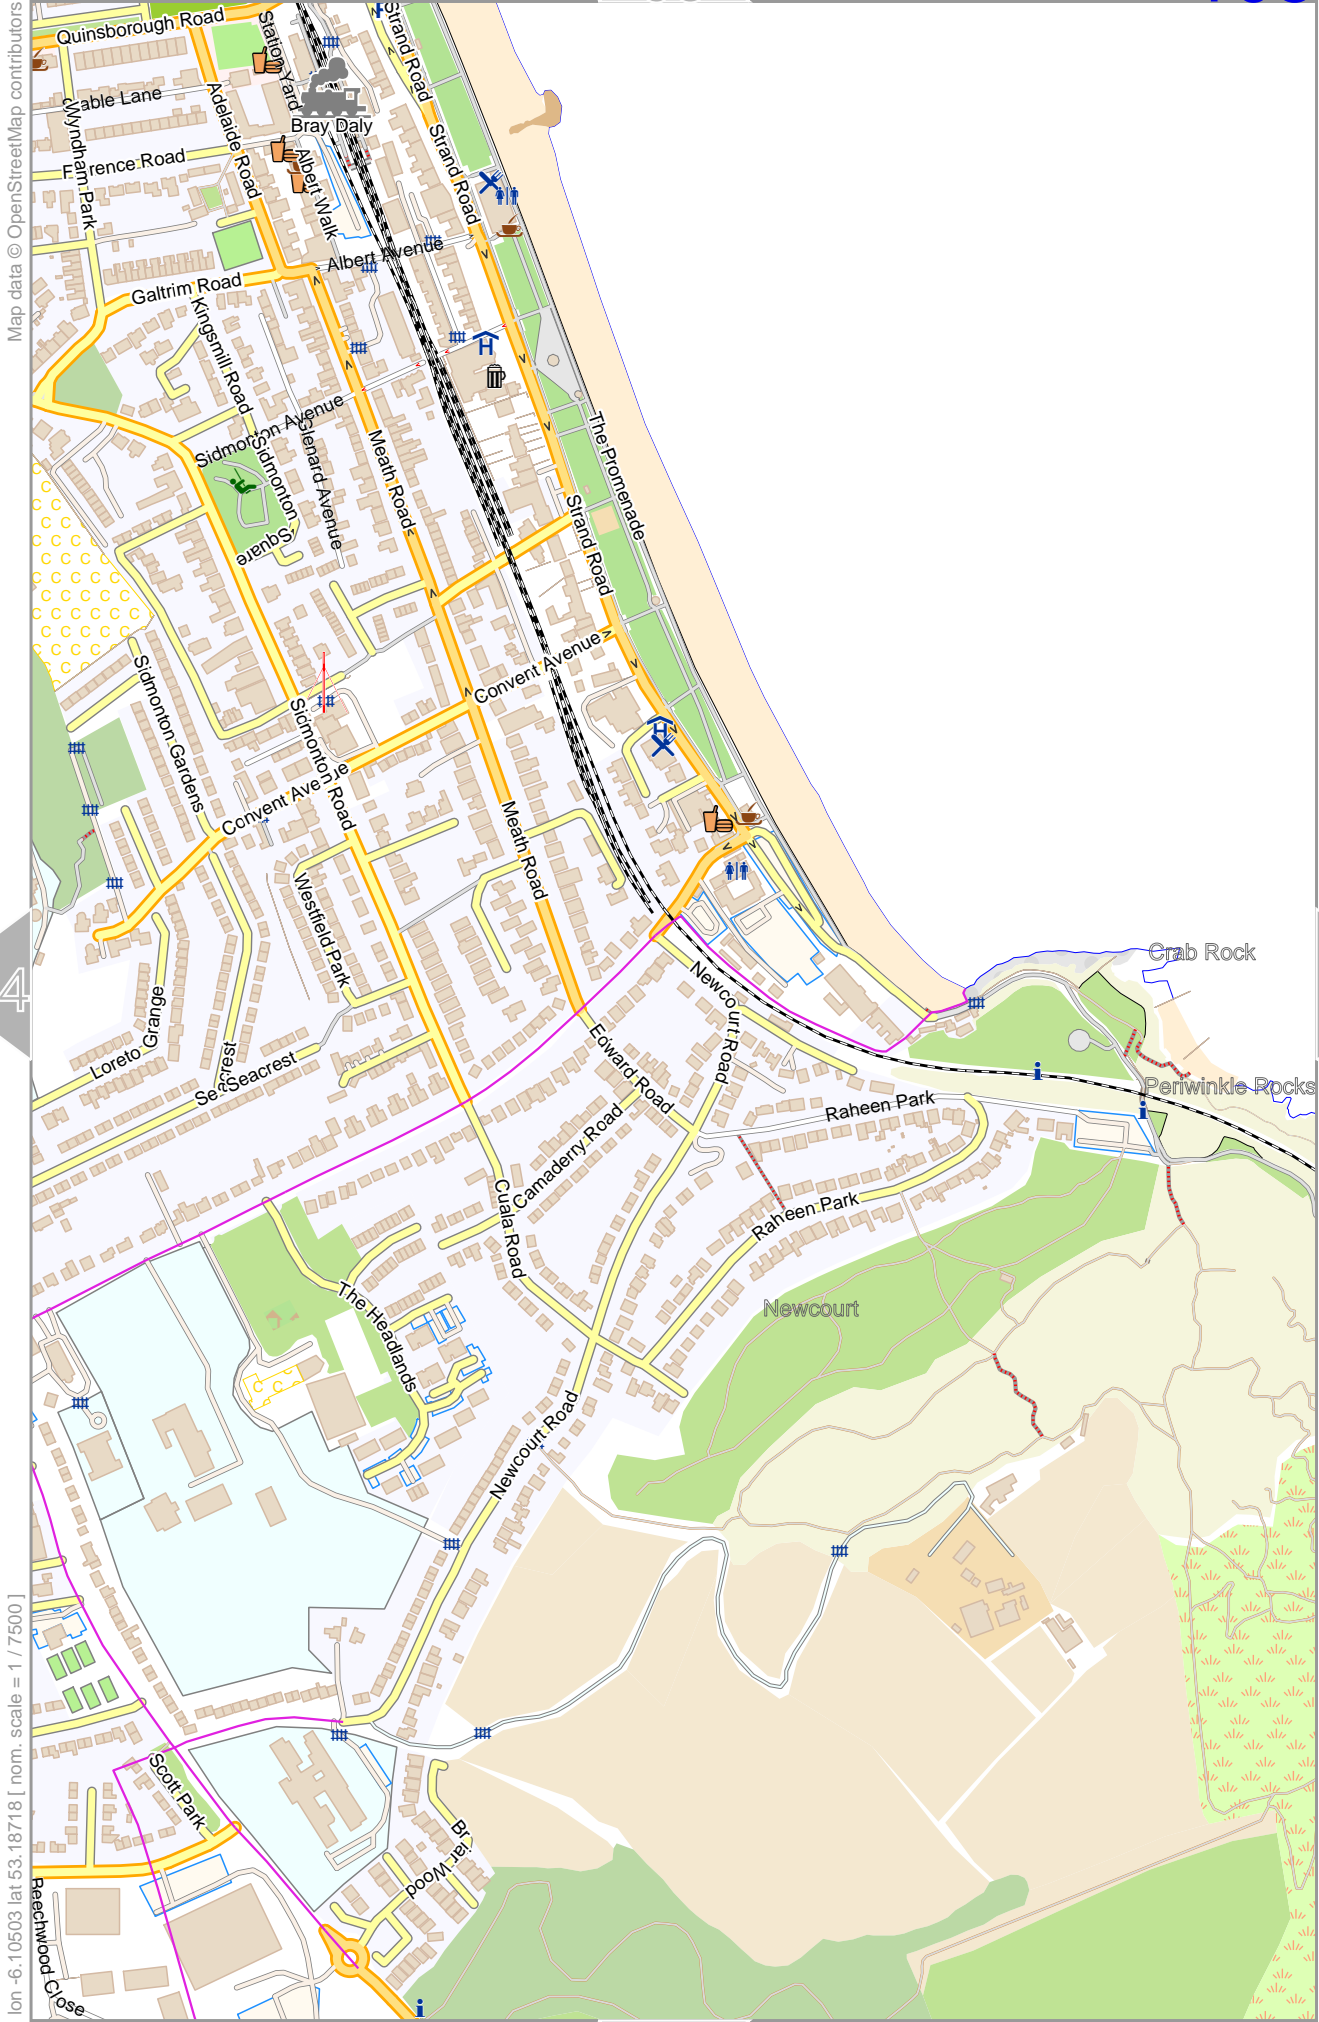

Map data © OpenStreetMap contributors

lon -6.08593 lat 53.20518

lon -6.10503 lat 53.18718 [nom. scale = 1 / 7500]

pdfmap_20241201_200817_Dublin_Area_center_-6.1409_53.2564_366.pdf

0 100 m 300 m