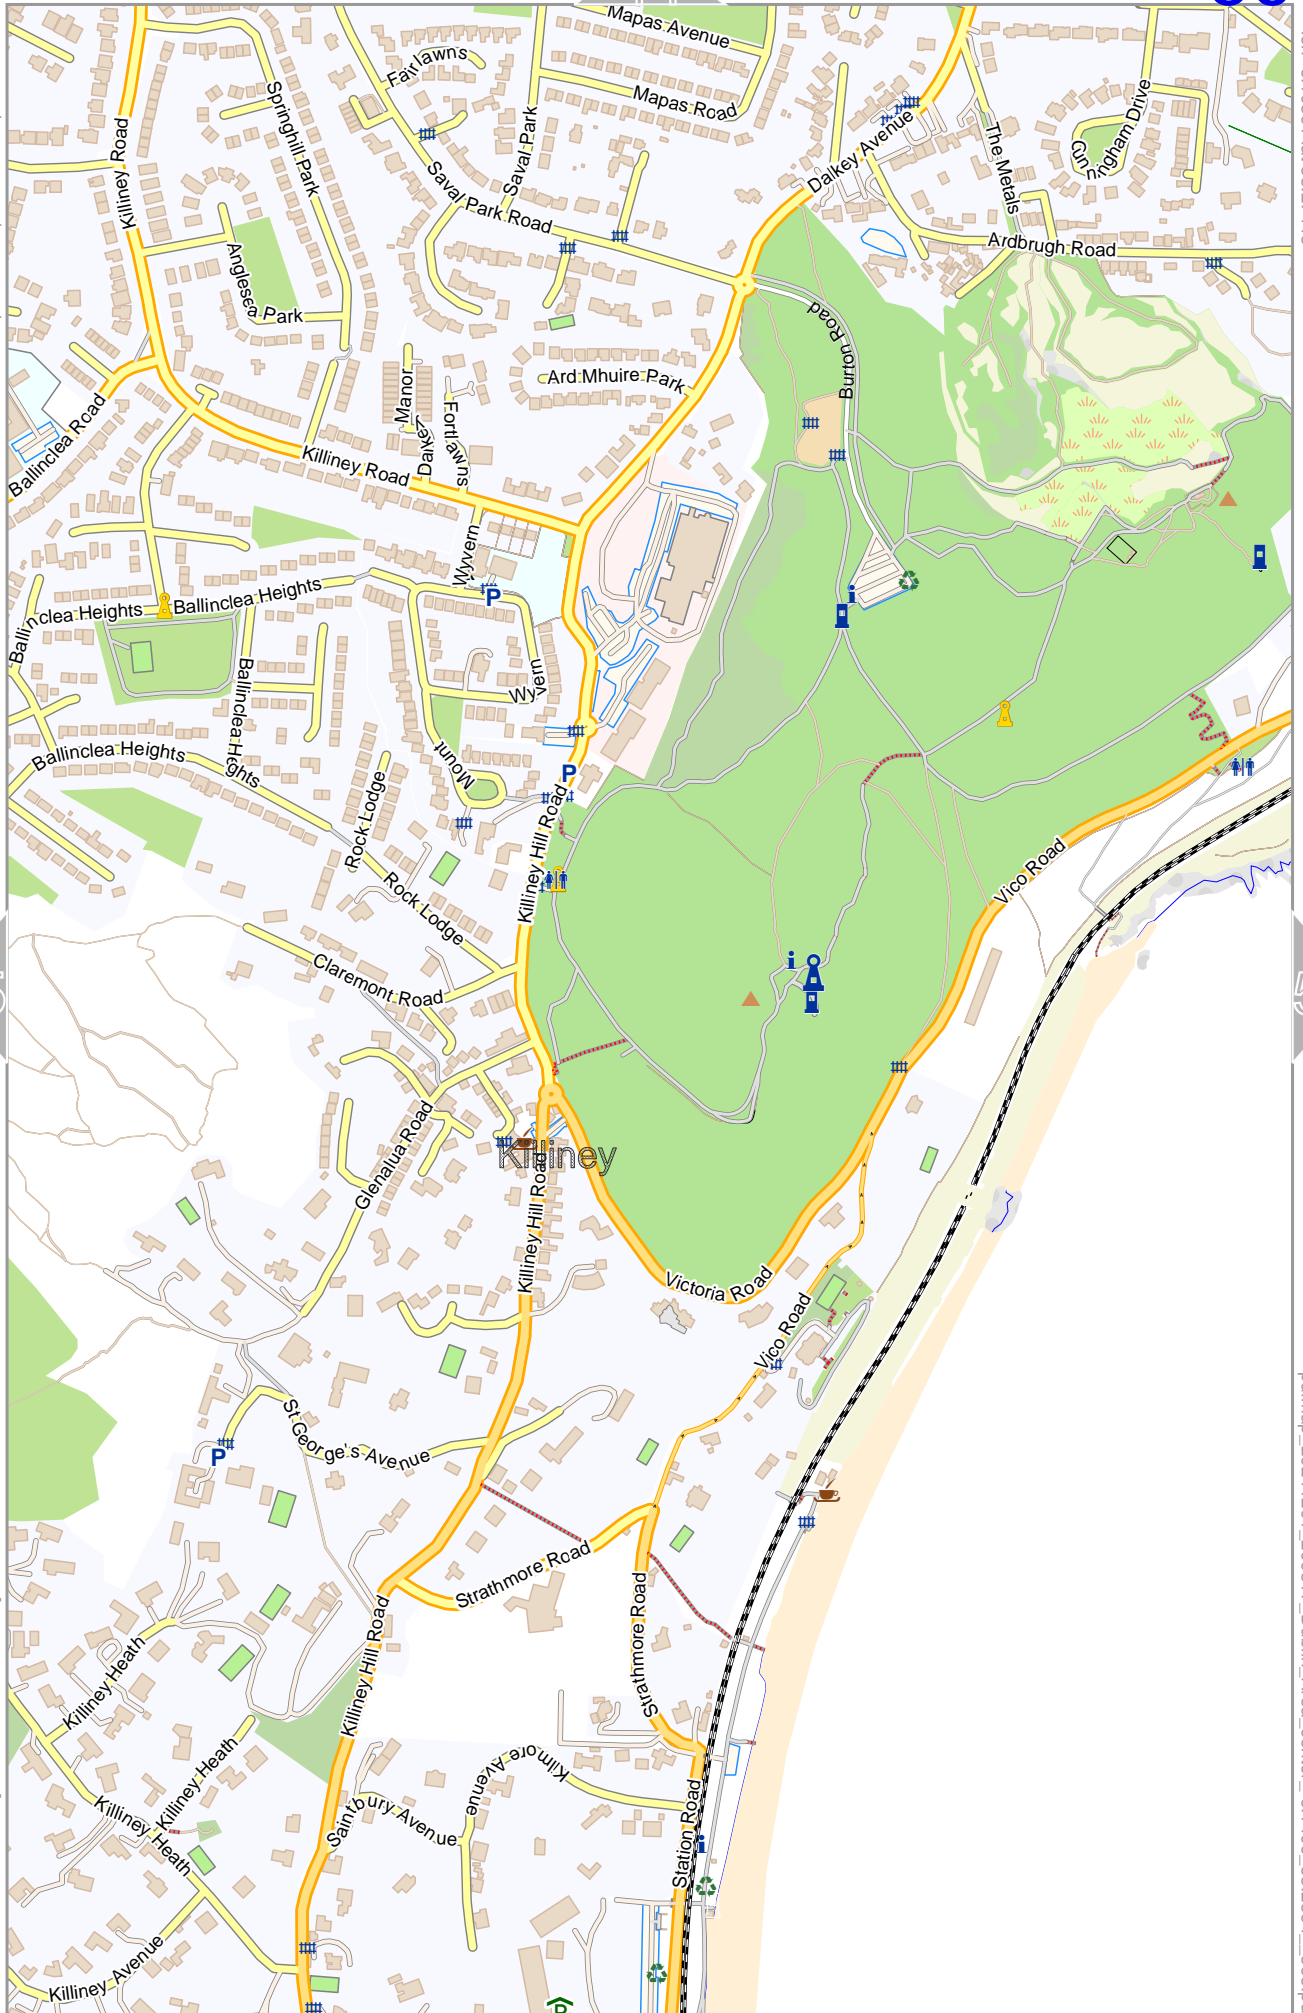

Map data © OpenStreetMap contributors

lon -6.10391 lat 53.27445

lon -6.12301 lat 53.25646 [nom. scale = 1 / 75000]

pdfmap_20241201_200817_Dublin_Area_center_-6.1409_53.2564_366.pdf

0 100 m 300 m