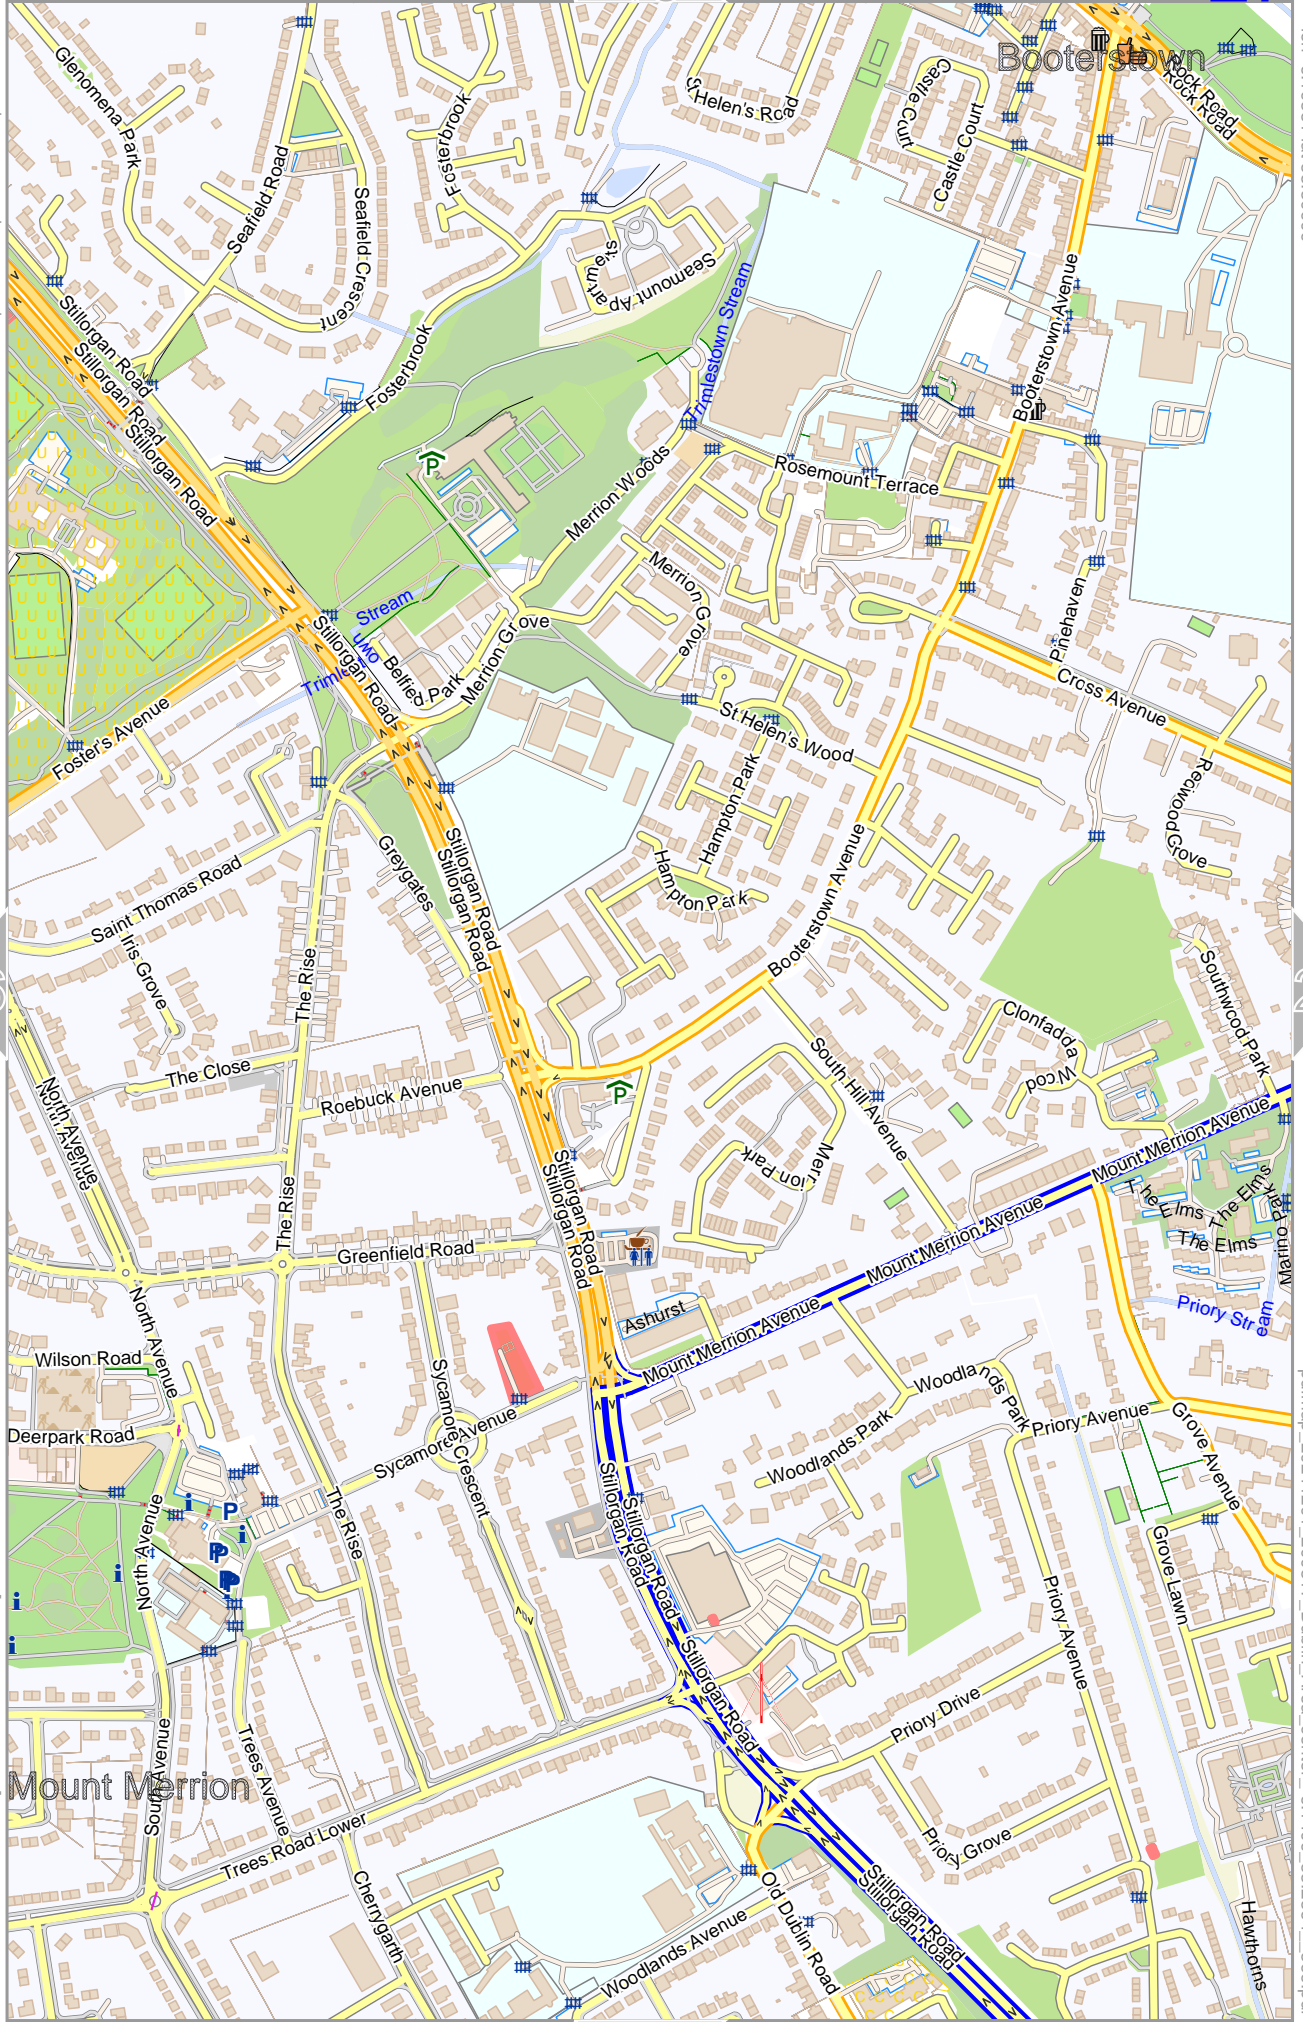

Map data © OpenStreetMap contributors

lon -6.19381 lat 53.30909

lon -6.21292 lat 53.29110 [nom. scale = 1 / 75000]

pdfmap_20241201_200817_Dublin_Area_center_-6.1409_53.2564_366.pdf

0 100 m 300 m

39