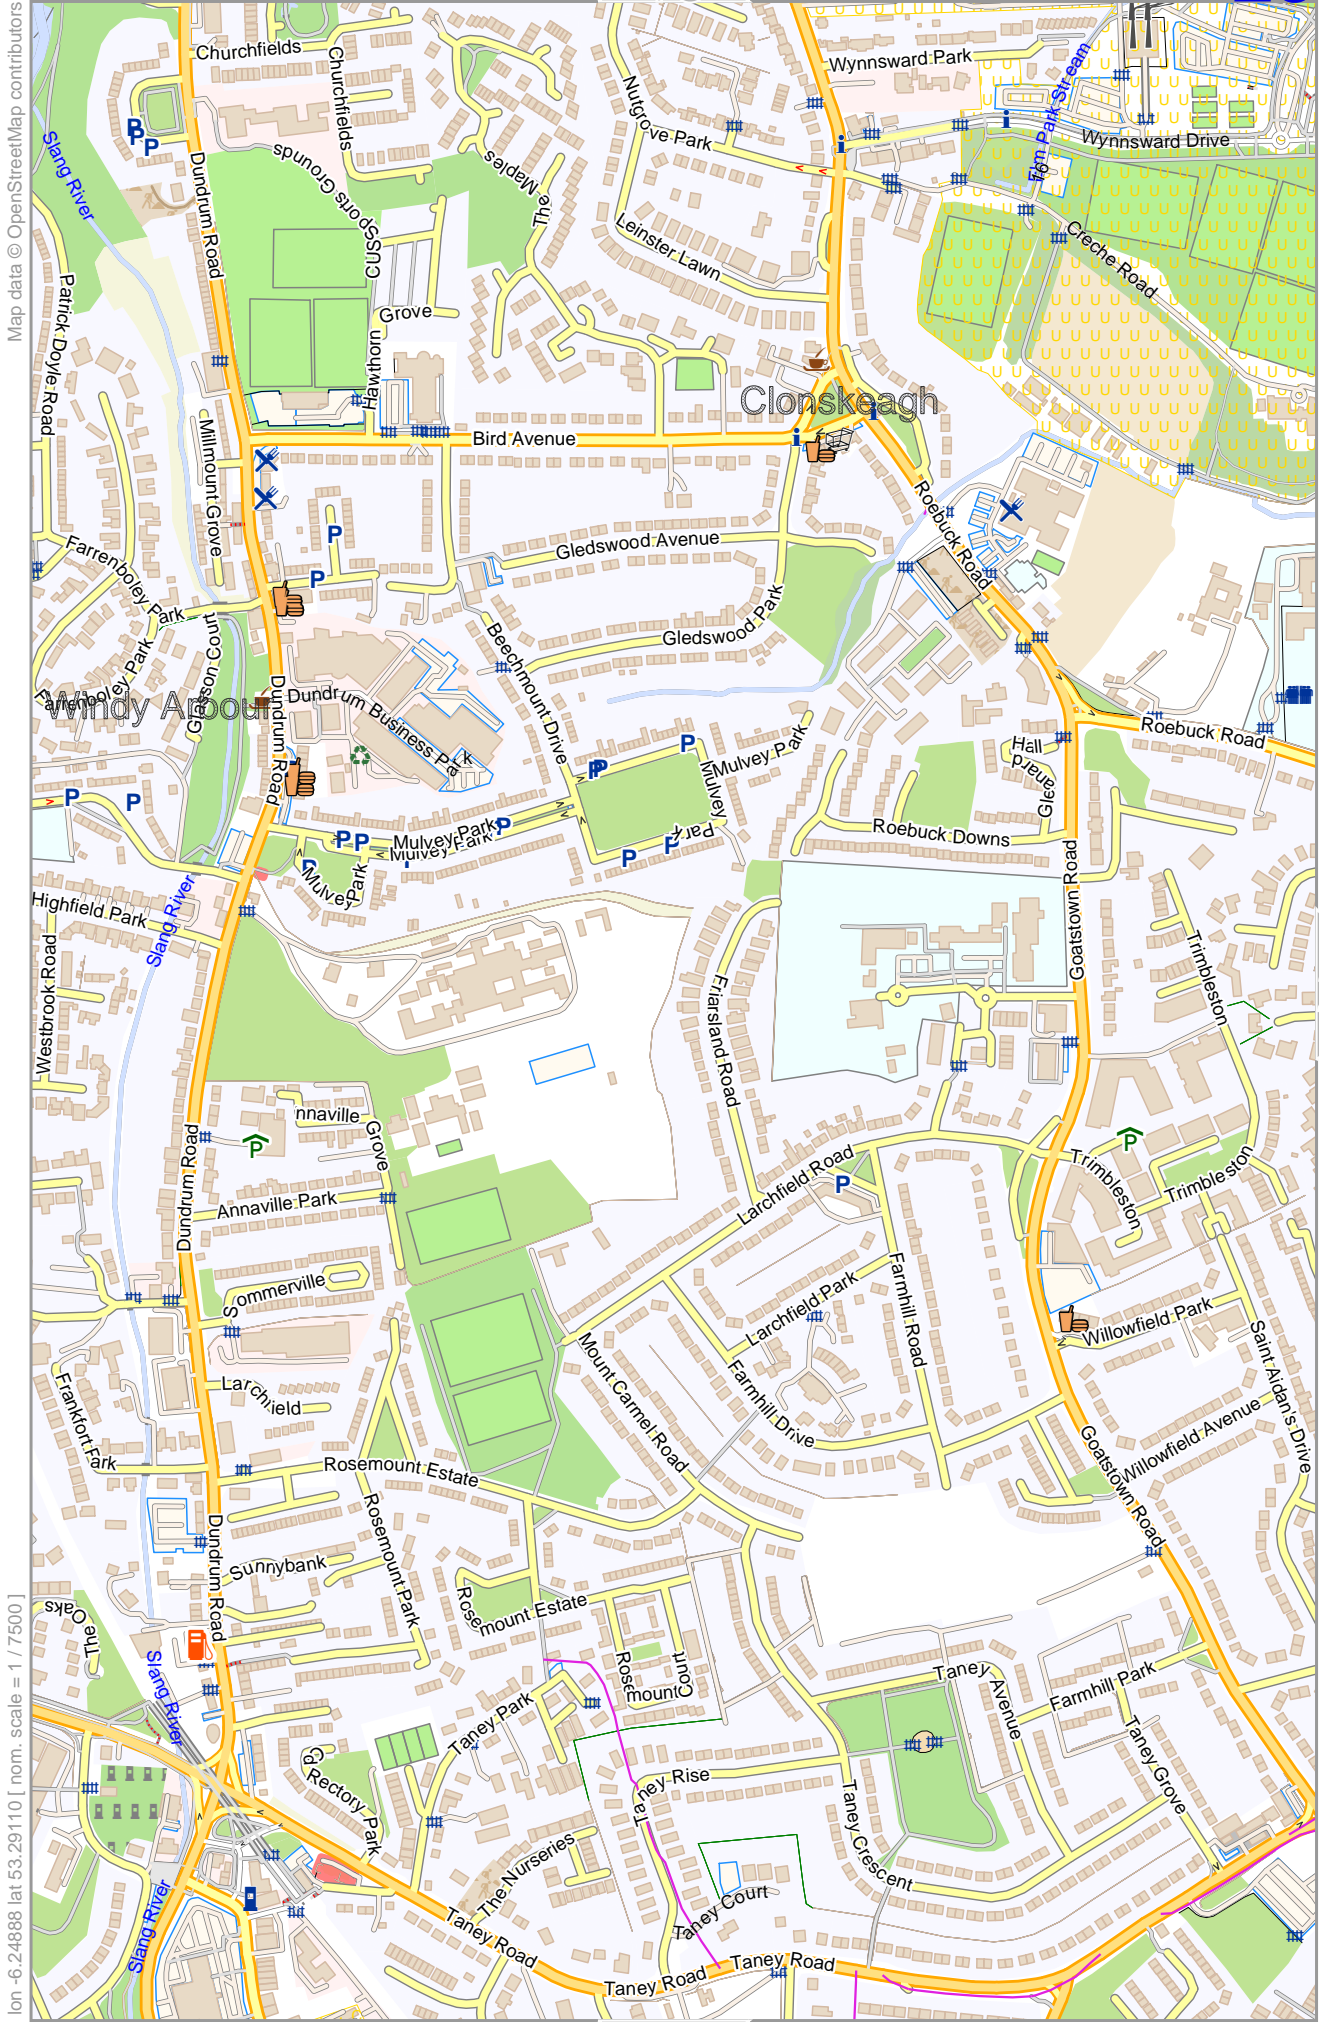

Dublin Area center

Map data © OpenStreetMap contributors

lon -6.22977 lat 53.30909

pdfmap_20241201_200817_Dublin_Area_center_-6.1409_53.2564_366.pdf

lon -6.24888 lat 53.29110 [nom. scale = 1 / 75000]

0 100 m 300 m