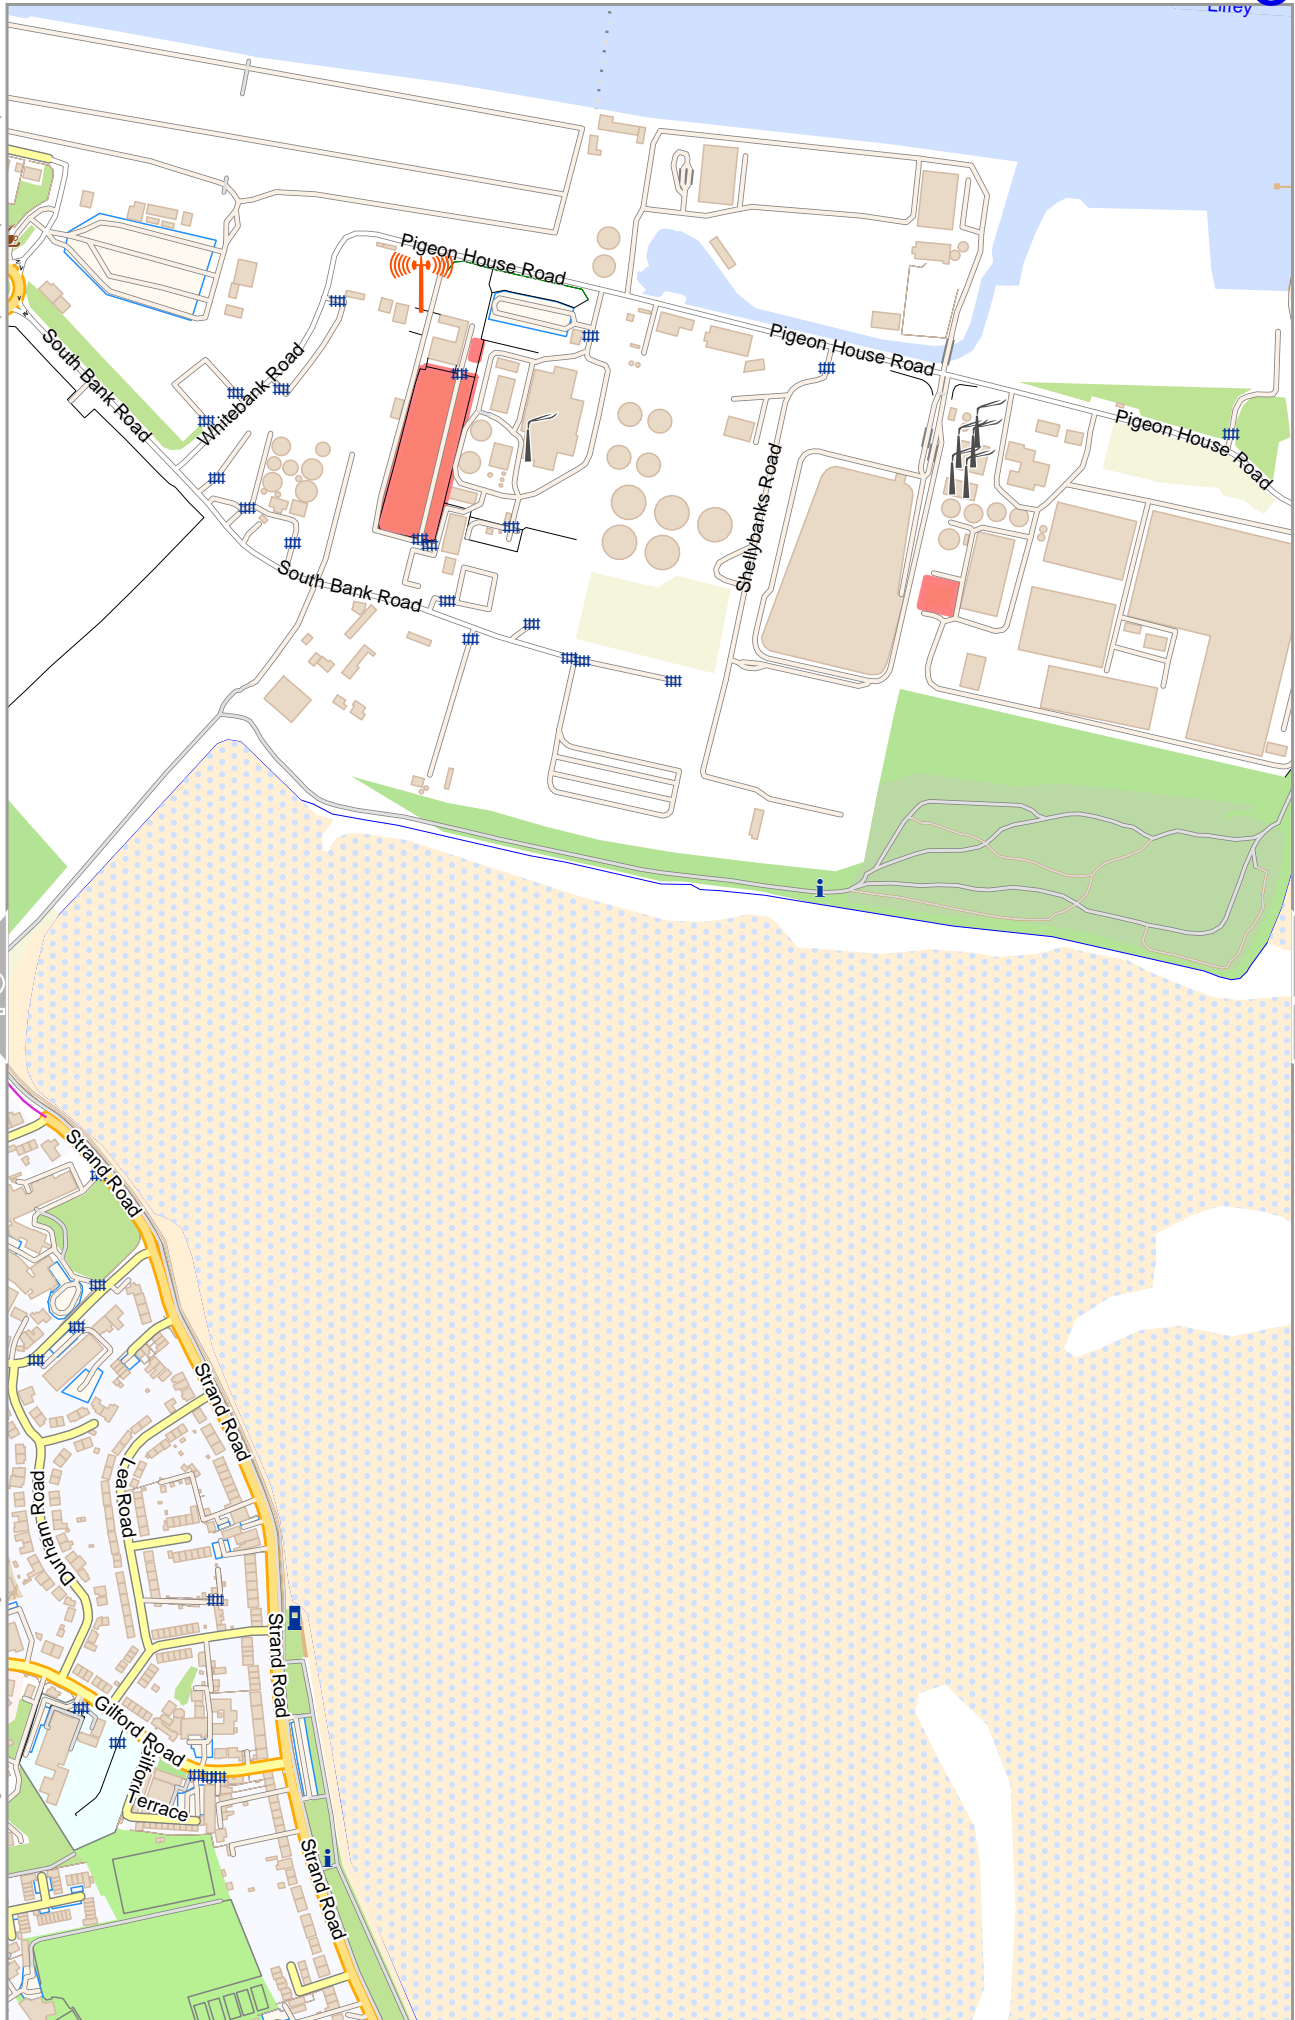

Dublin Area center

Map data © OpenStreetMap contributors

lon -6.19381 lat 53.34373

lon -6.21292 lat 53.32574 [nom. scale = 1 / 7500]

pdfmap_20241201_200817_Dublin_Area_center_-6.1409_53.2564_366.pdf

0 100 m 300 m