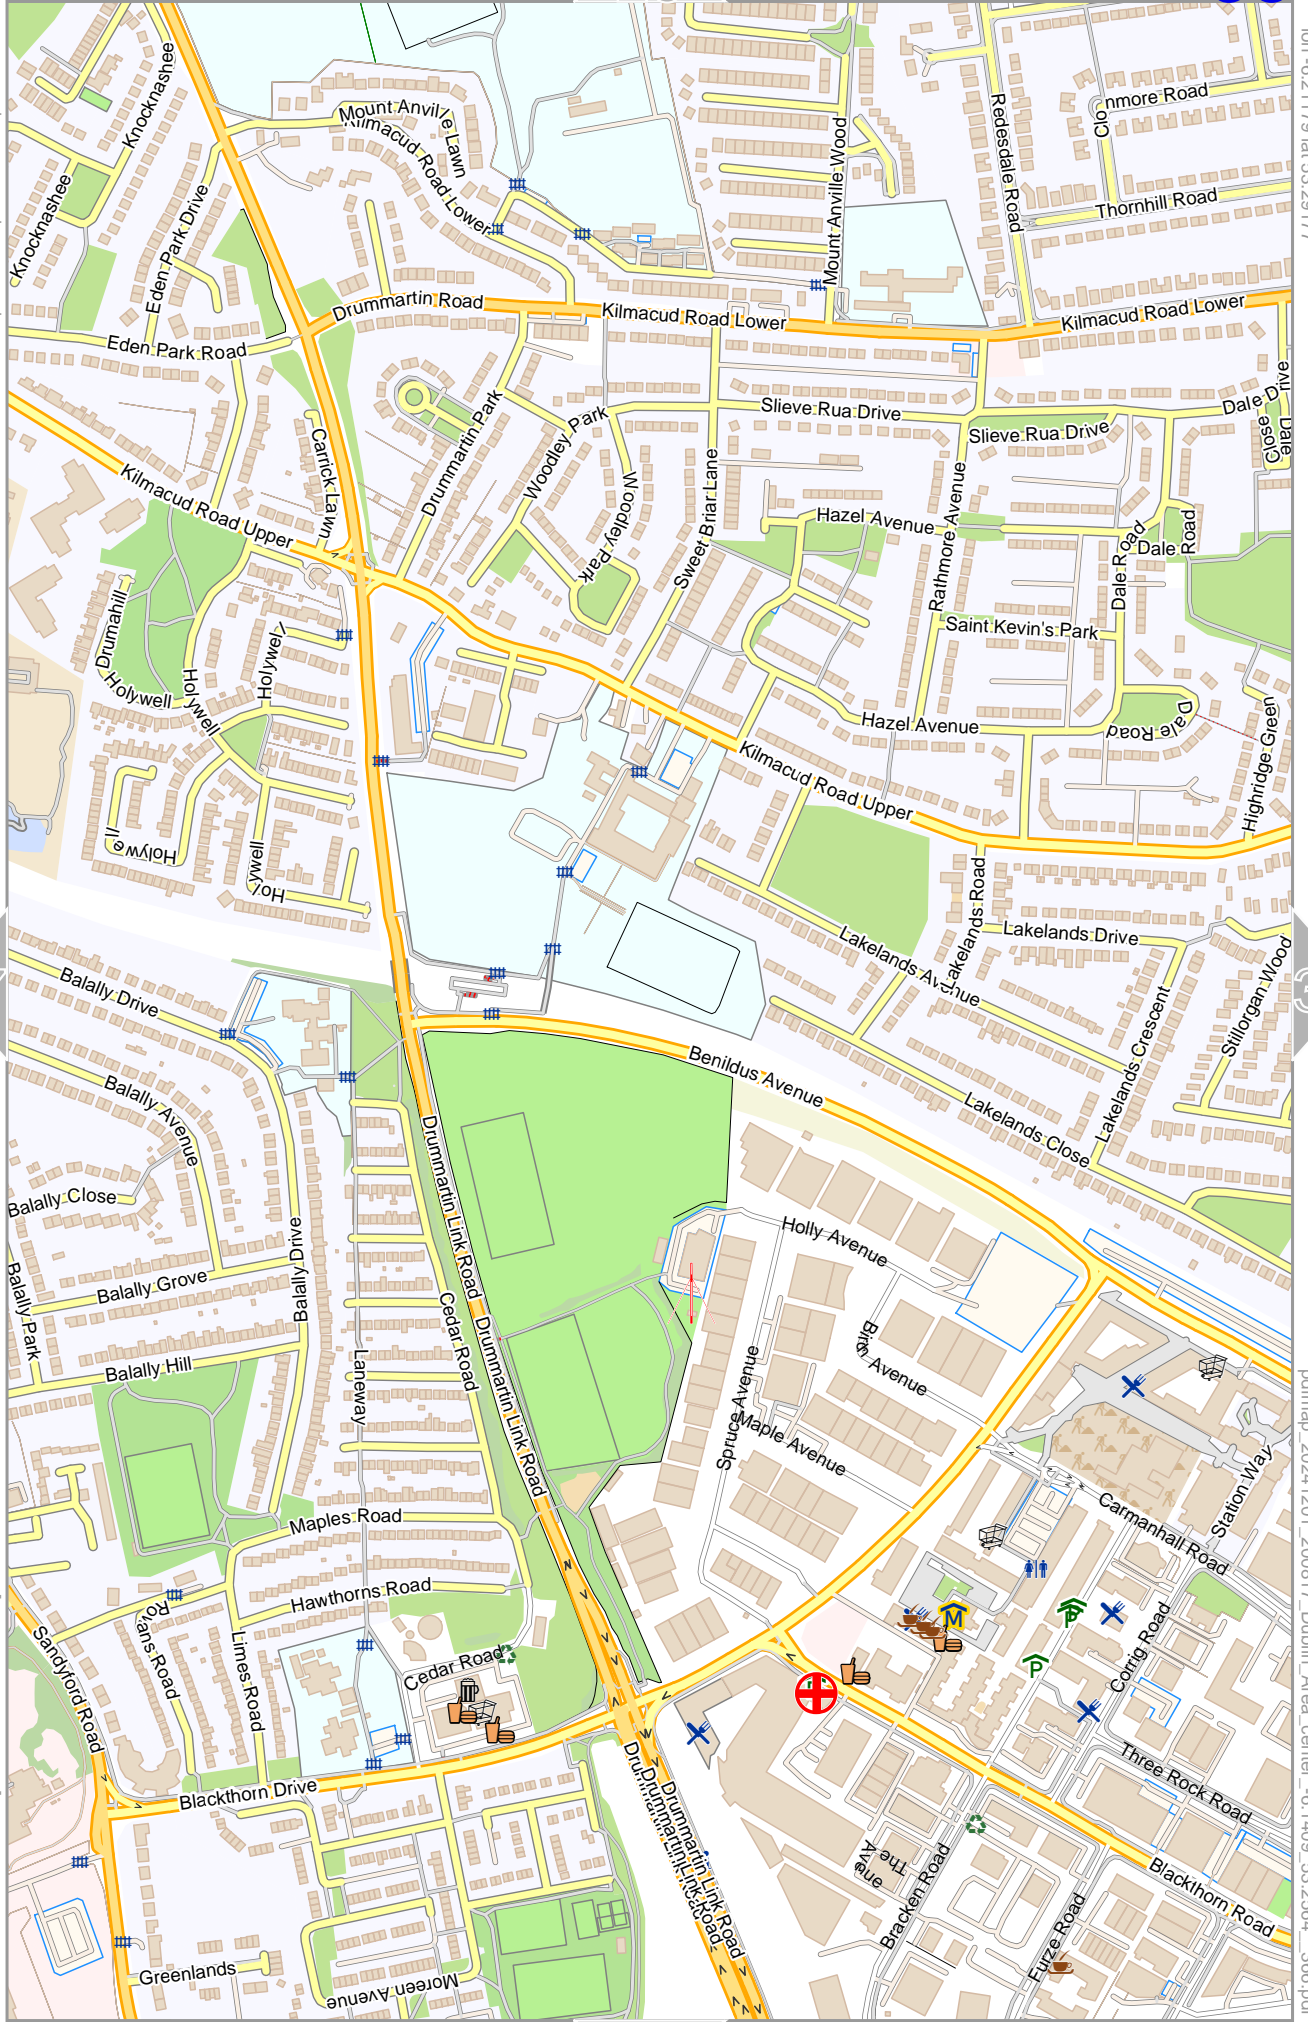

Map data © OpenStreetMap contributors

lon -6.21179 lat 53.29177

lon -6.23090 lat 53.27378 [nom. scale = 1 / 75000]

pdfmap_20241201_200817_Dublin_Area_center_-6.1409_53.2564_366.pdf

0 100 m 300 m

37

39

26