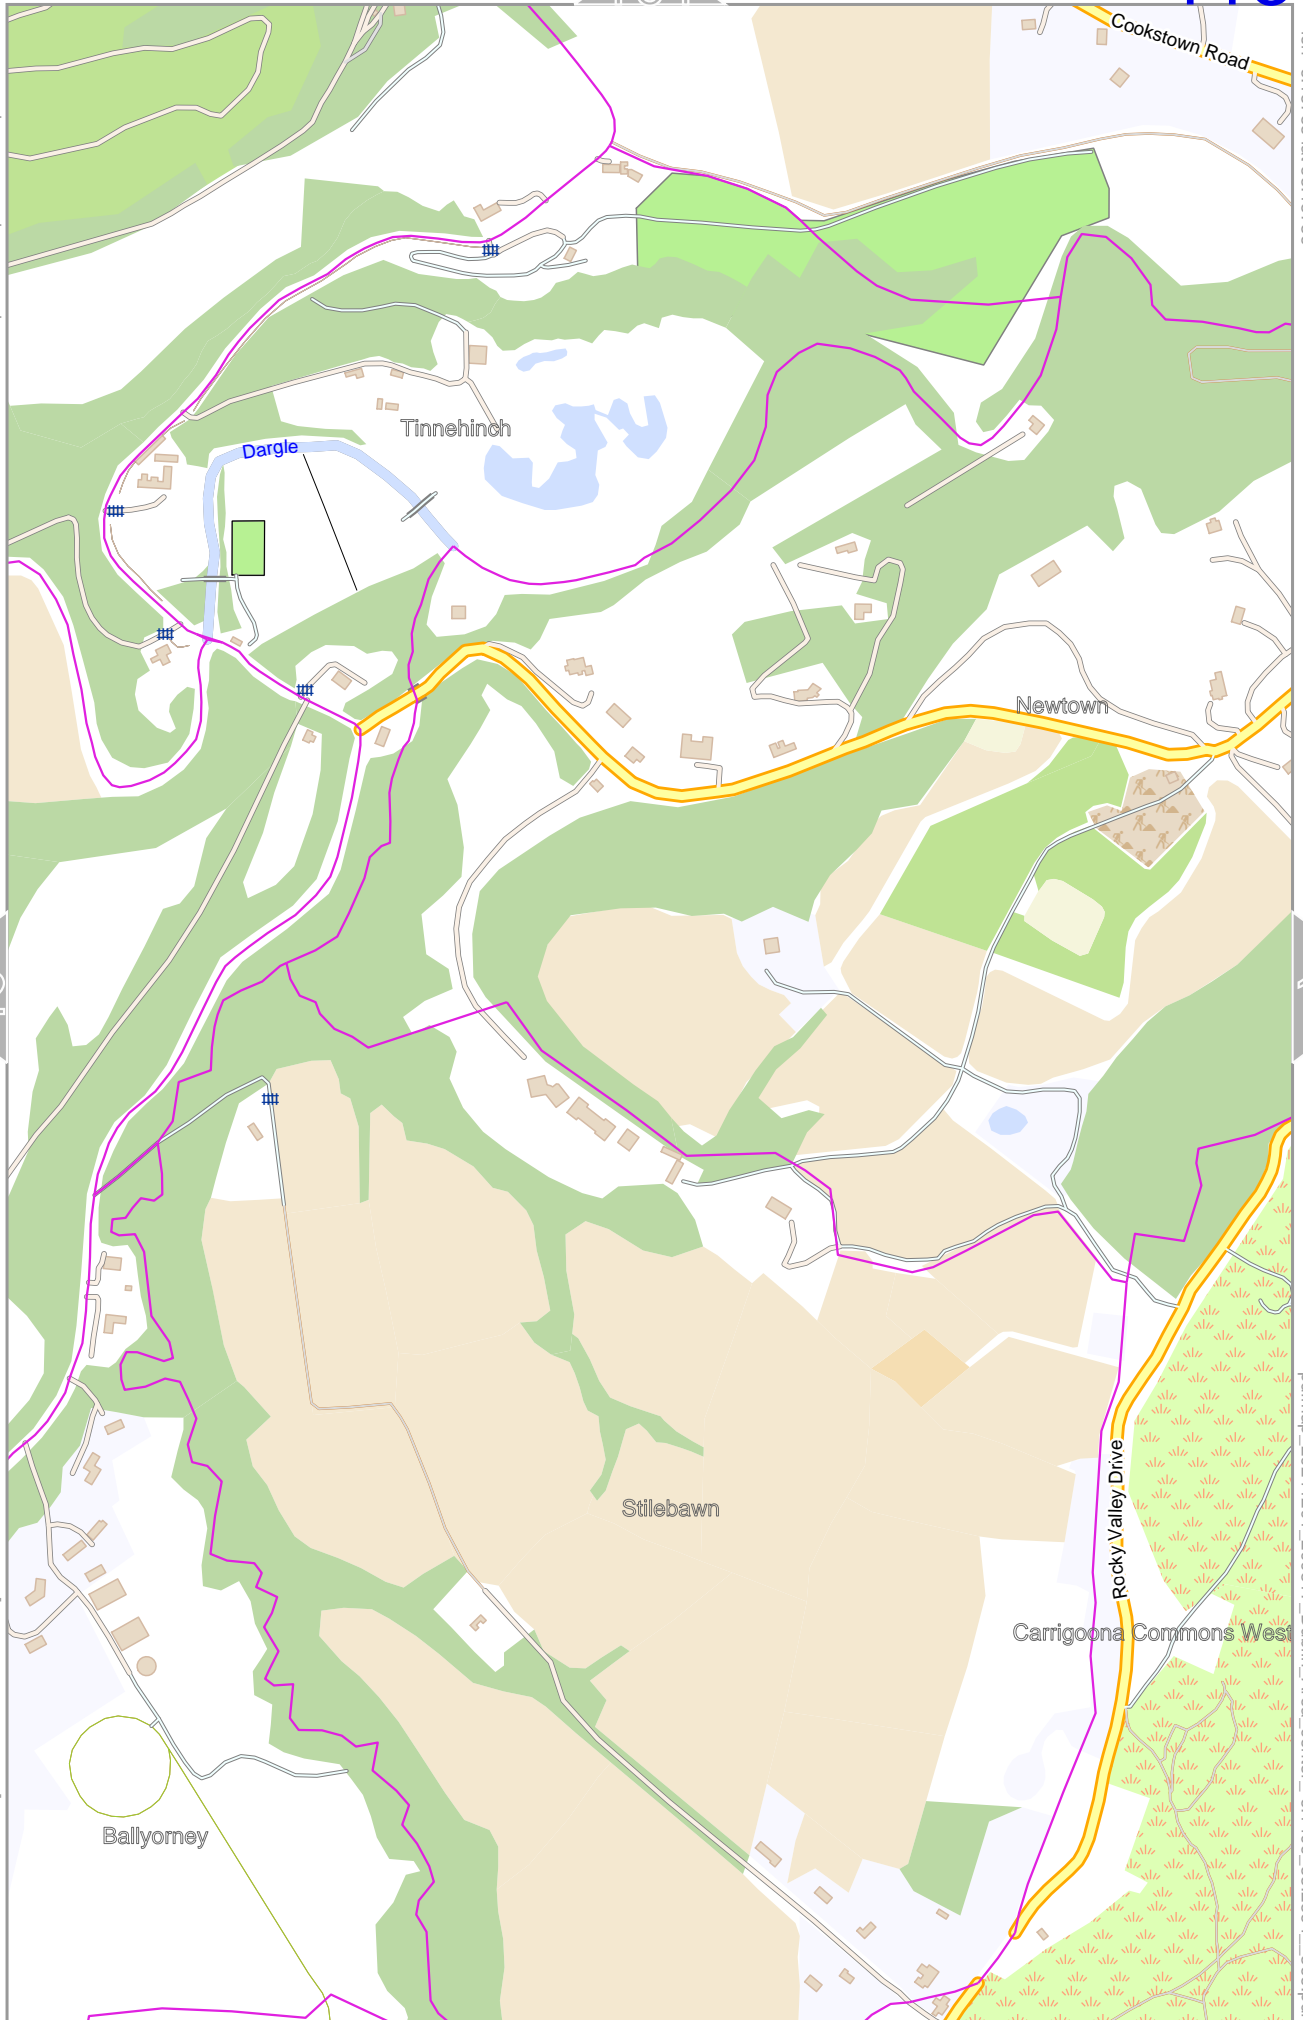

0 100 m 300 m

Map data © OpenStreetMap contributors

lon -6.15785 lat 53.18786

112

114

lon -6.17695 lat 53.16986 [nom. scale = 1 / 7500]

pdfmap_20241201_200817_Dublin_Area_center_-6.1409_53.2564_366.pdf

0 100 m 300 m