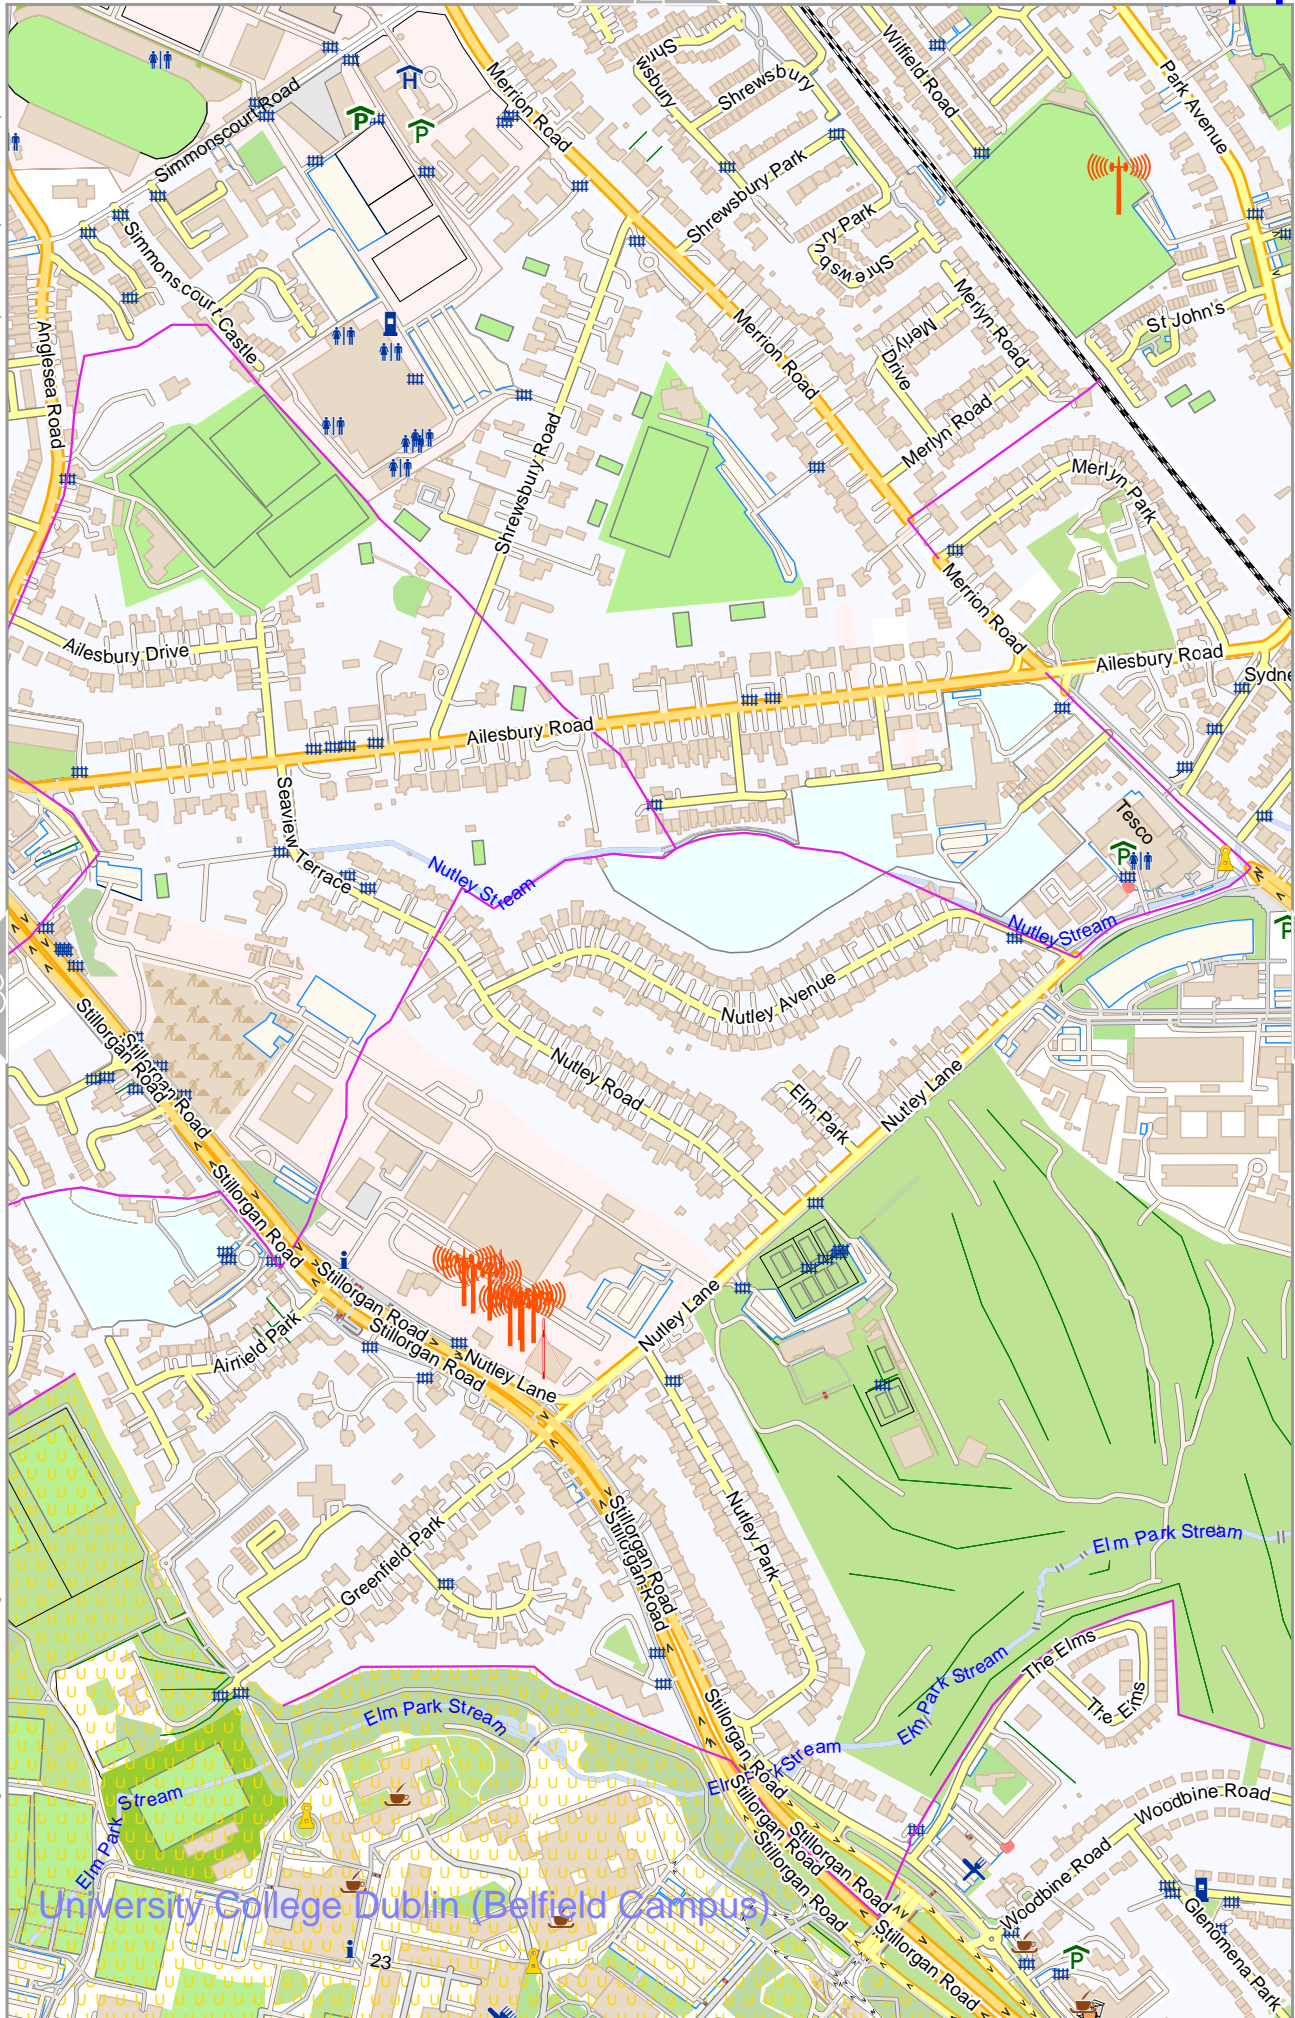

Map data © OpenStreetMap contributors

lon -6.21179 lat 53.32641

lon -6.23090 lat 53.30842 [nom. scale = 1 / 75000]

pdfmap_20241201_200817_Dublin_Area_center_-6.1409_53.2564_366.pdf

0 100 m 300 m