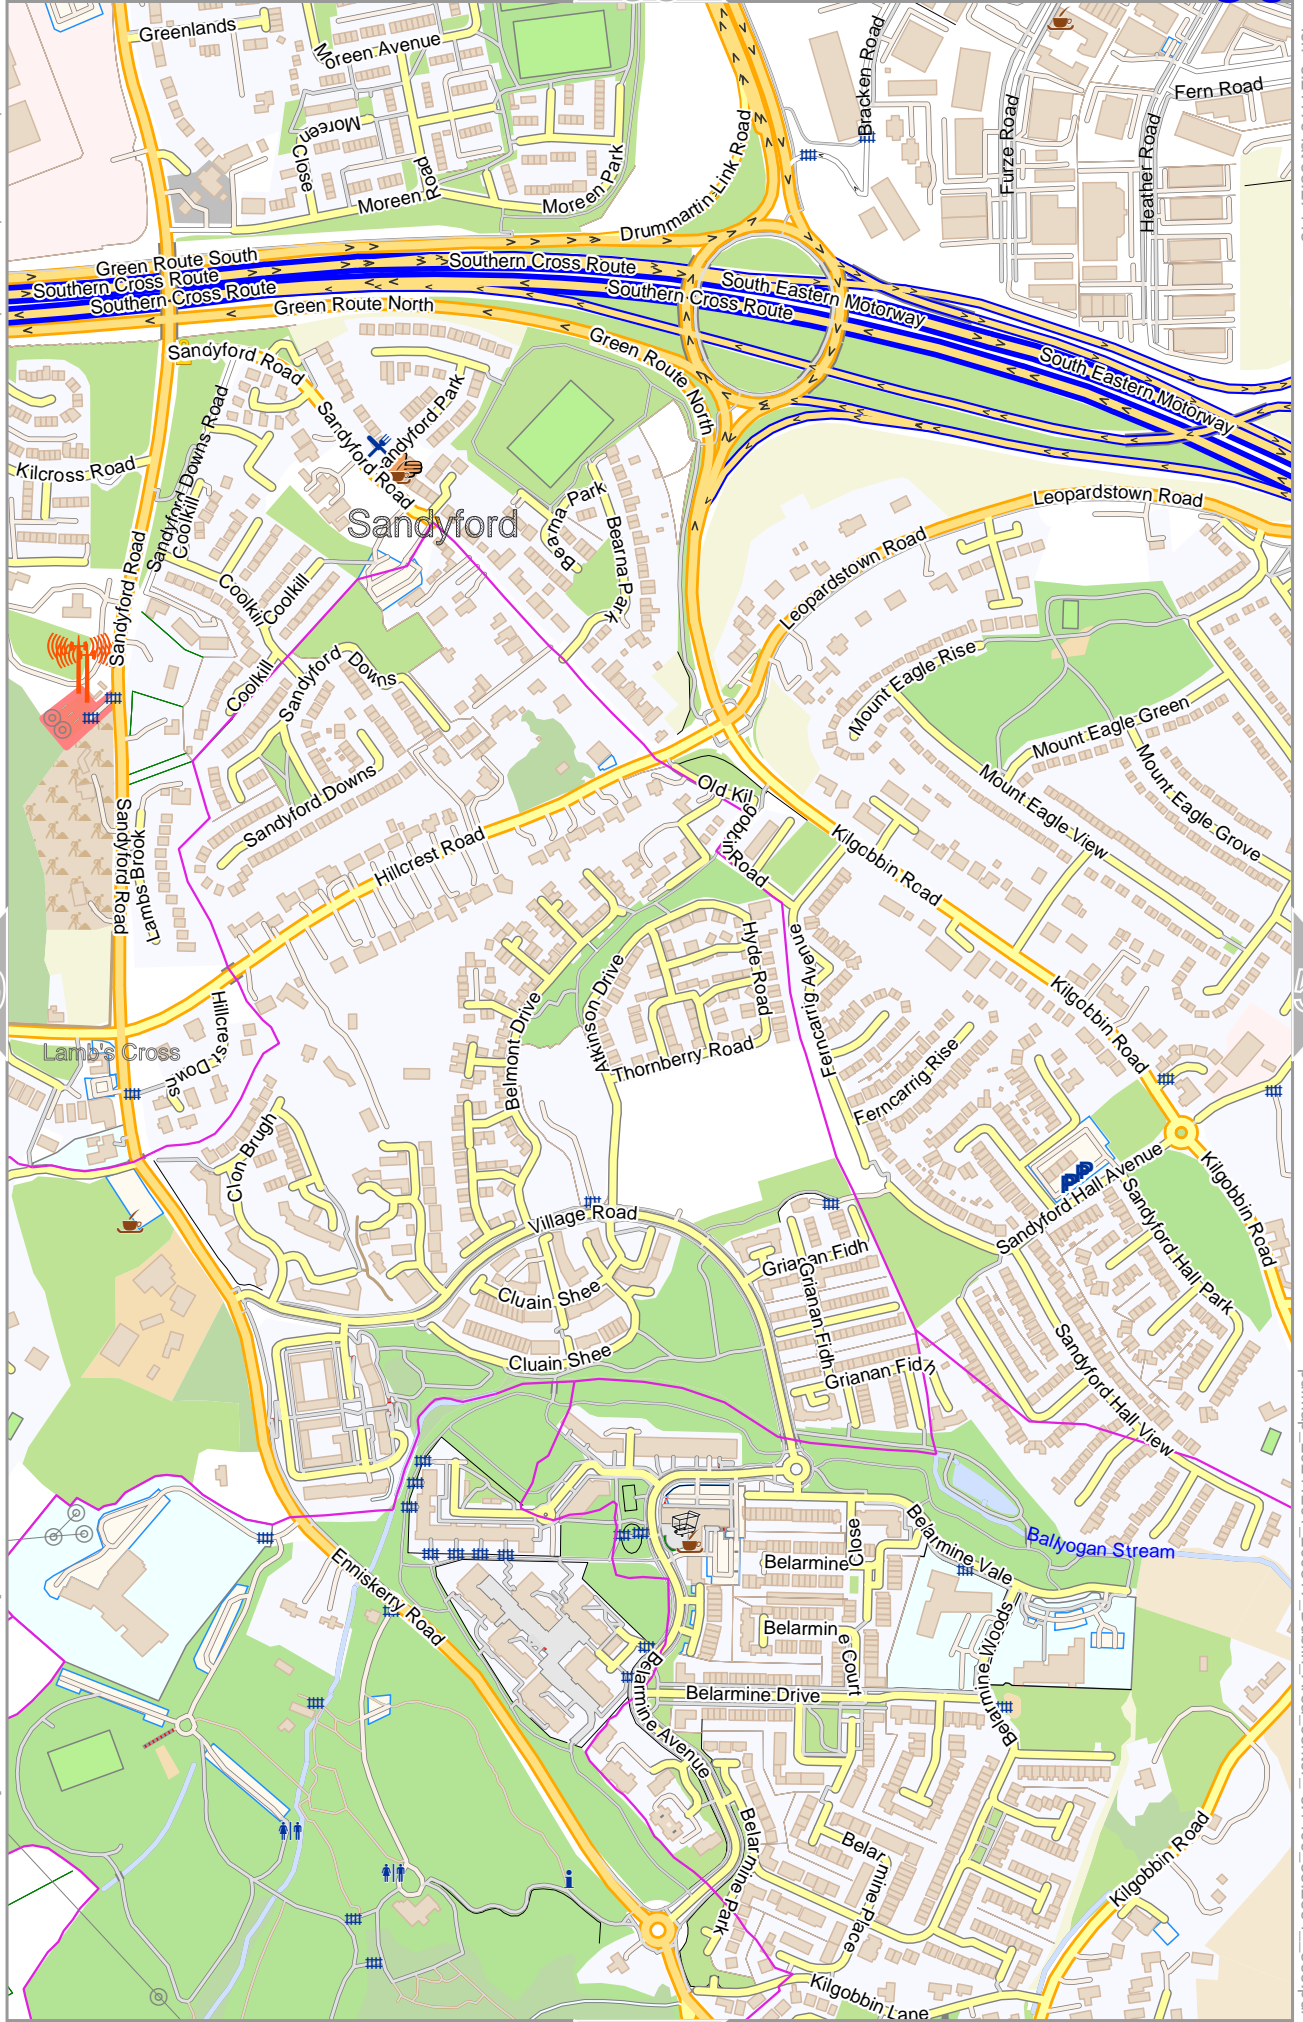

Map data © OpenStreetMap contributors

lon -6:21179 lat 53:27445

lon -6.23090 lat 53.25646 [nom. scale = 1 / 75000]

pdfmap_20241201_200817_Dublin_Area_center_-6:1409_53:2564_366.pdf