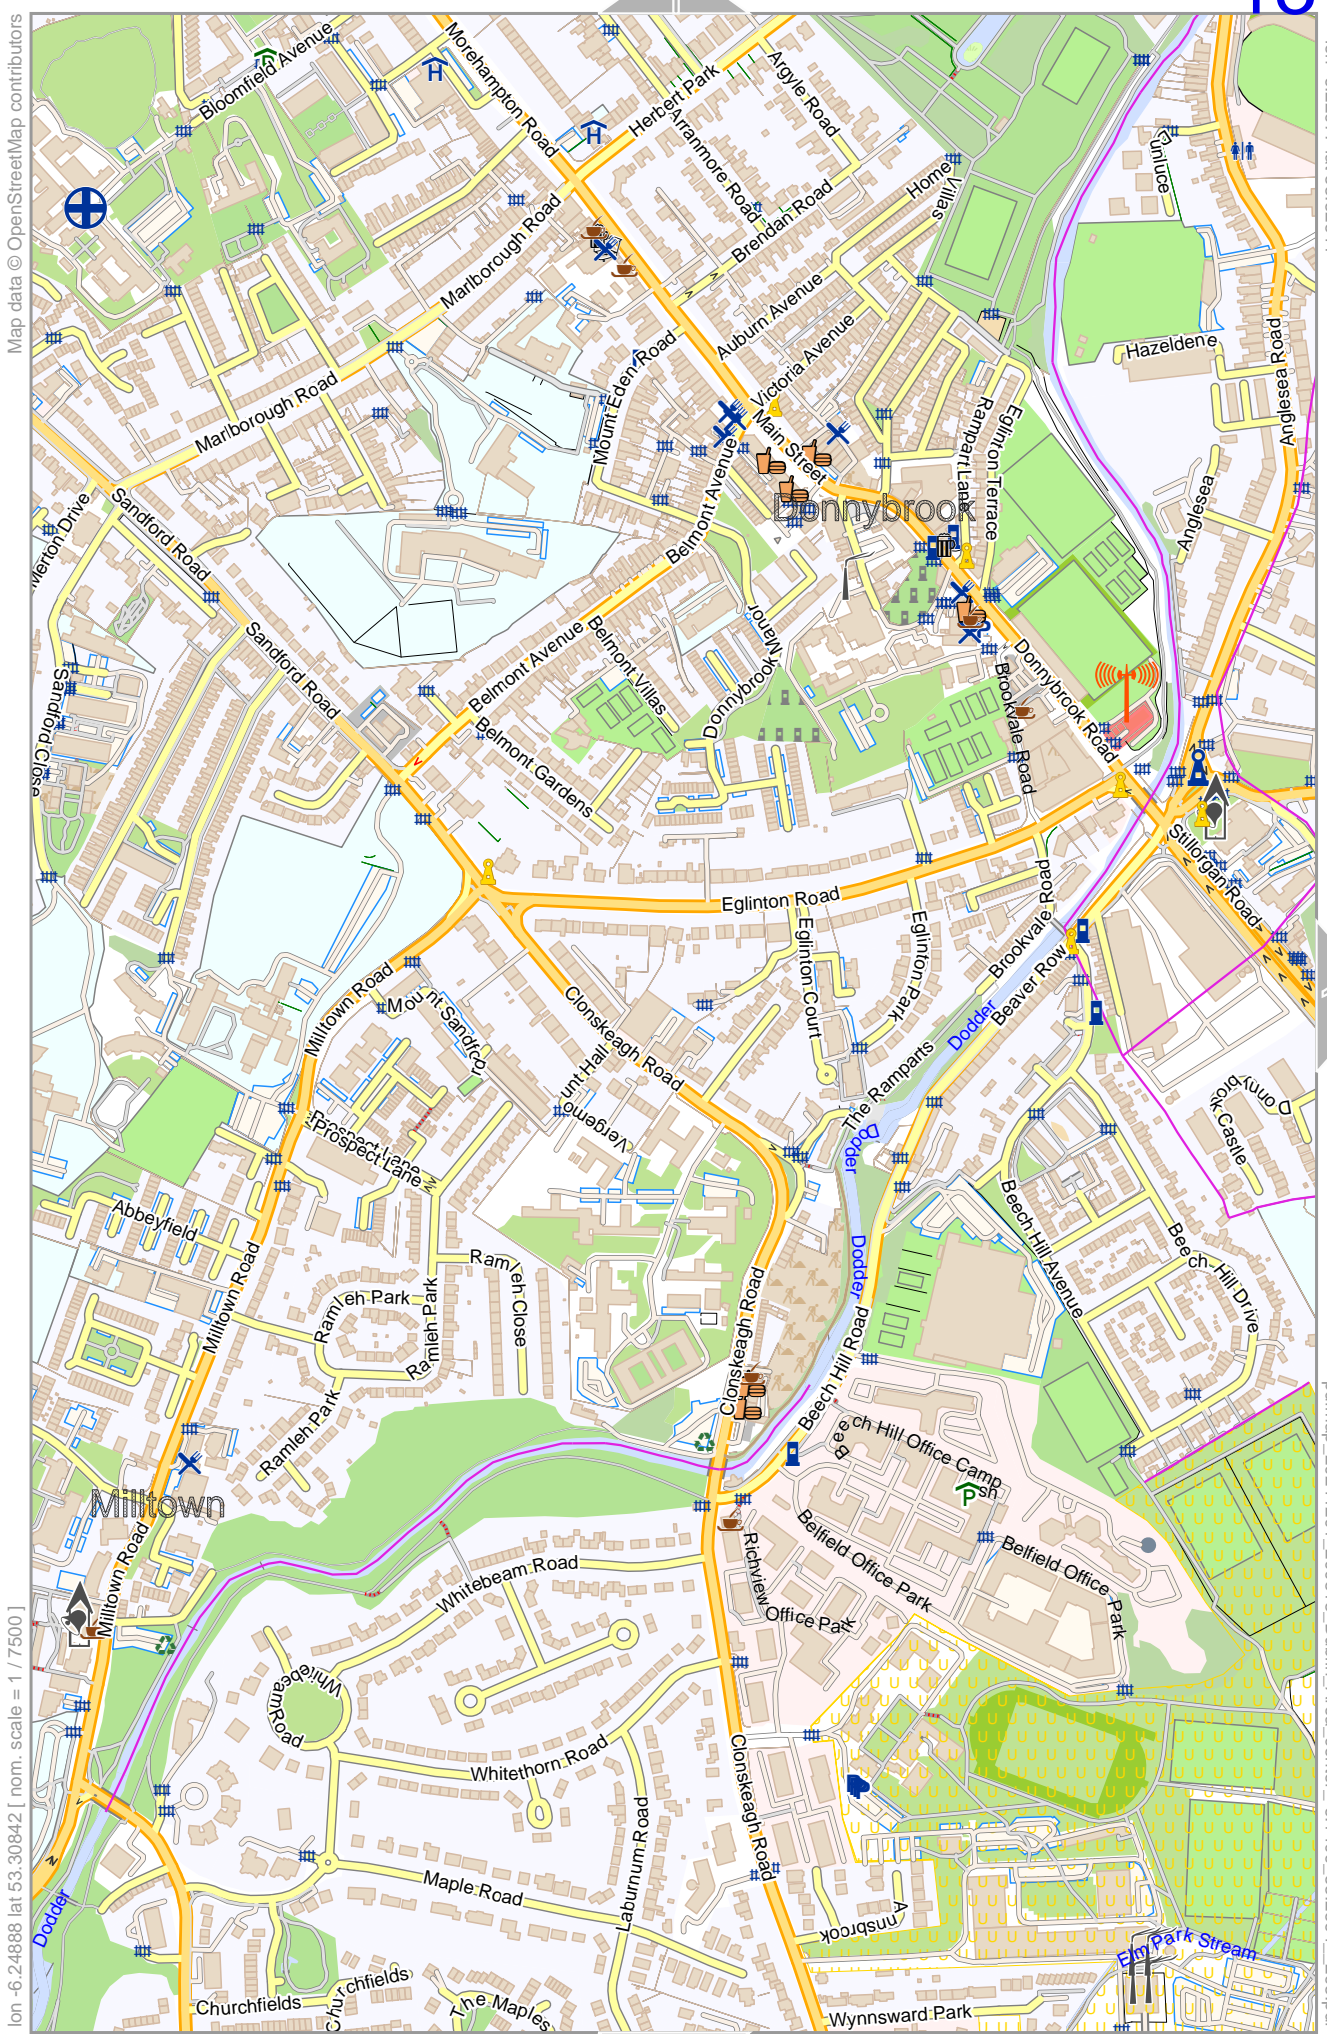

Dublin Area center

Map data © OpenStreetMap contributors

lon -6.22977 lat 53.32641

lon -6.24888 lat 53.30842 [nom. scale = 1 / 75000]

pdfmap_20241201_200813_Dublin_Area_center_-6.1409_53.2564_293.pdf

0 100 m 300 m