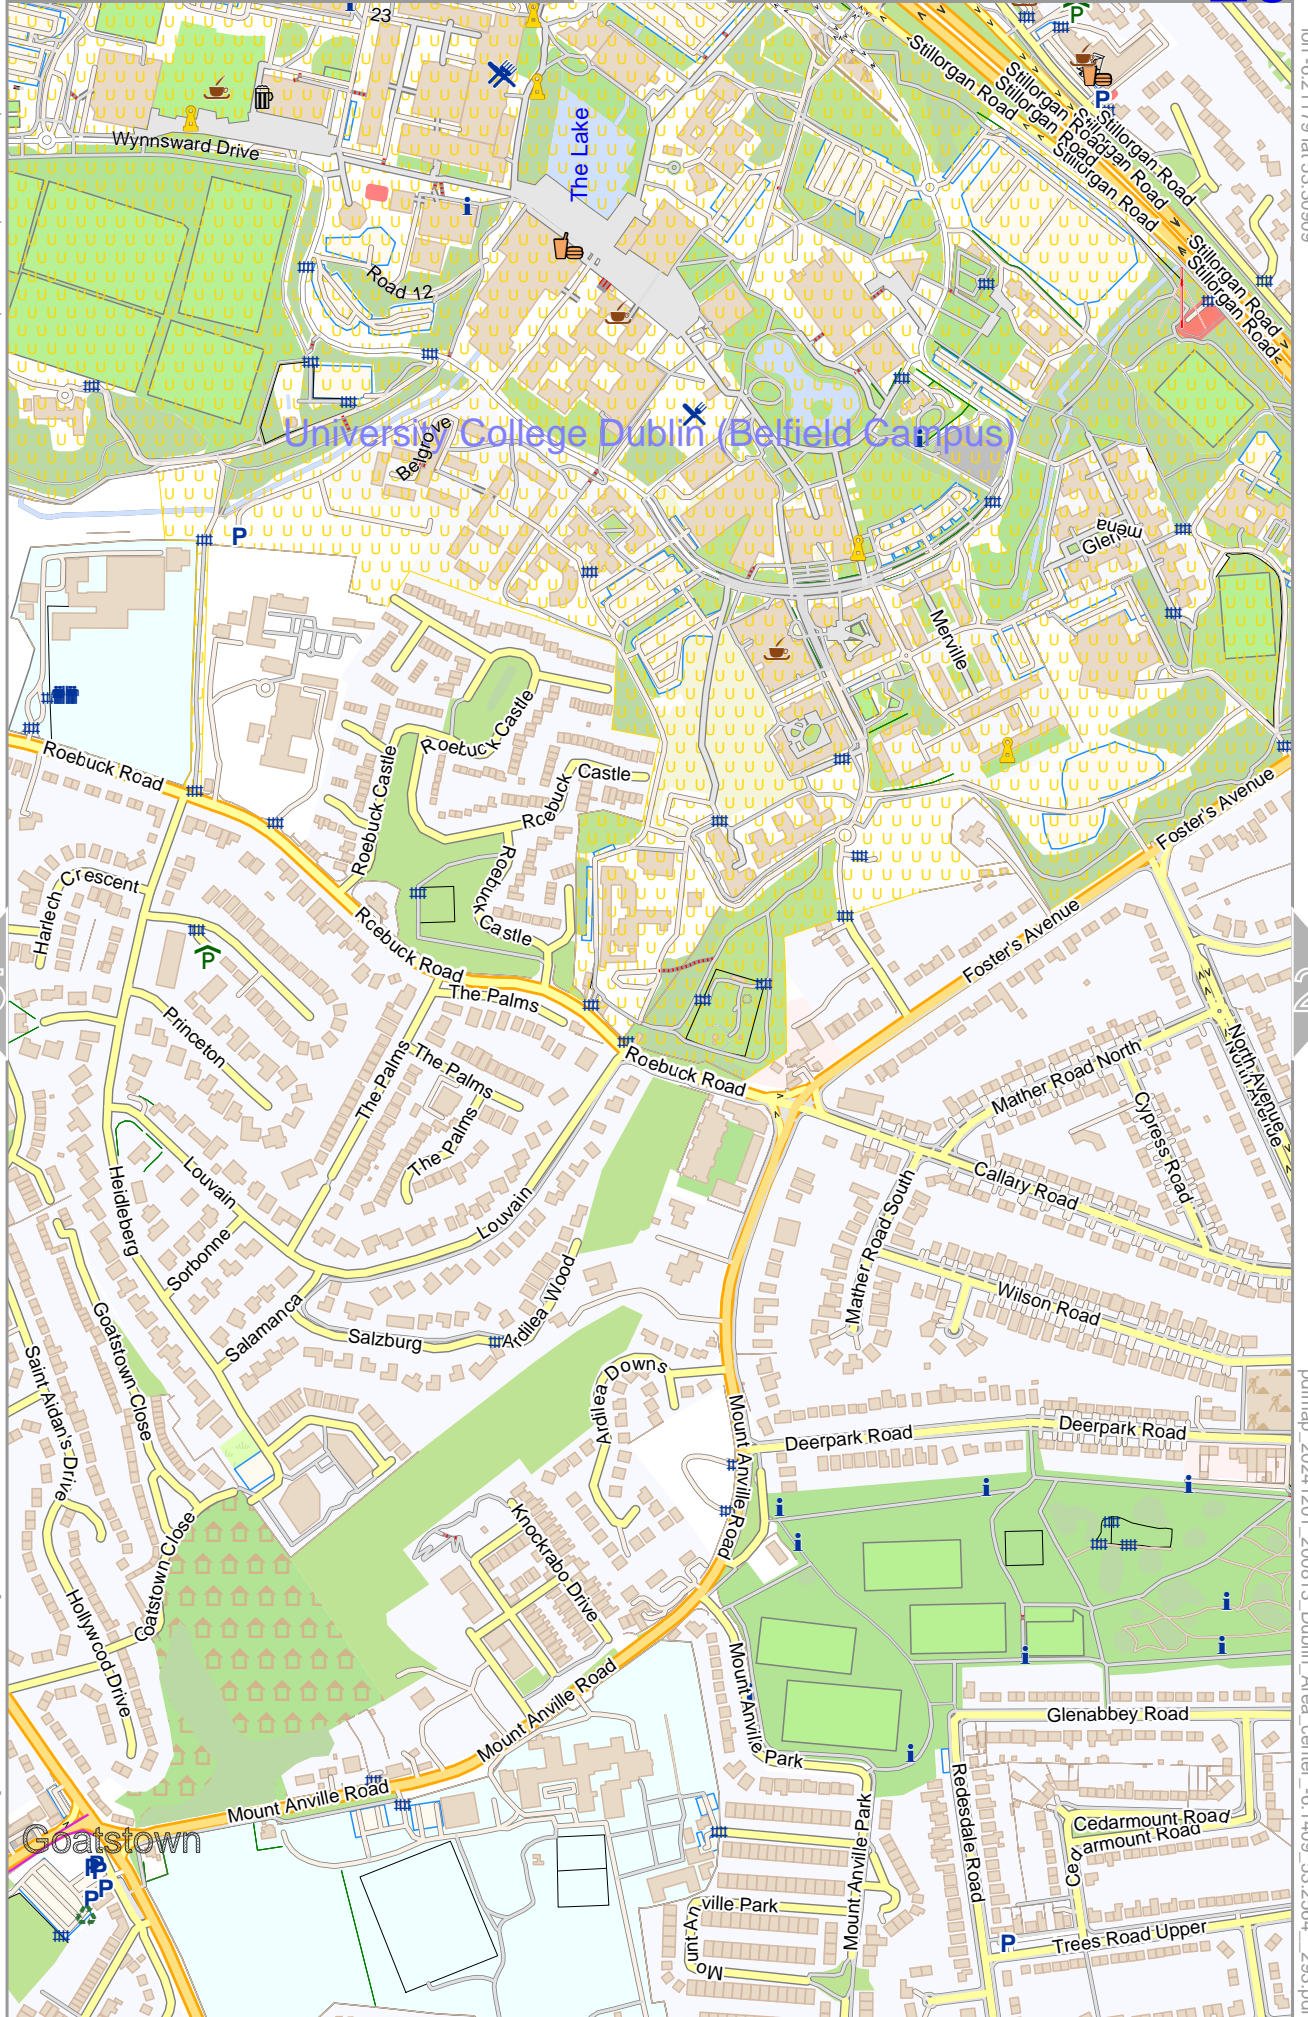

Map data © OpenStreetMap contributors

lon -6:21:179 lat 53:30:909

lon -6:23:090 lat 53:29:110 [nom. scale = 1 / 75000]

pdfmap_20241201_200813_Dublin_Area_center_-6:14:09_53:25:64_293.pdf

0 100 m 300 m

Map data © OpenStreetMap contributors