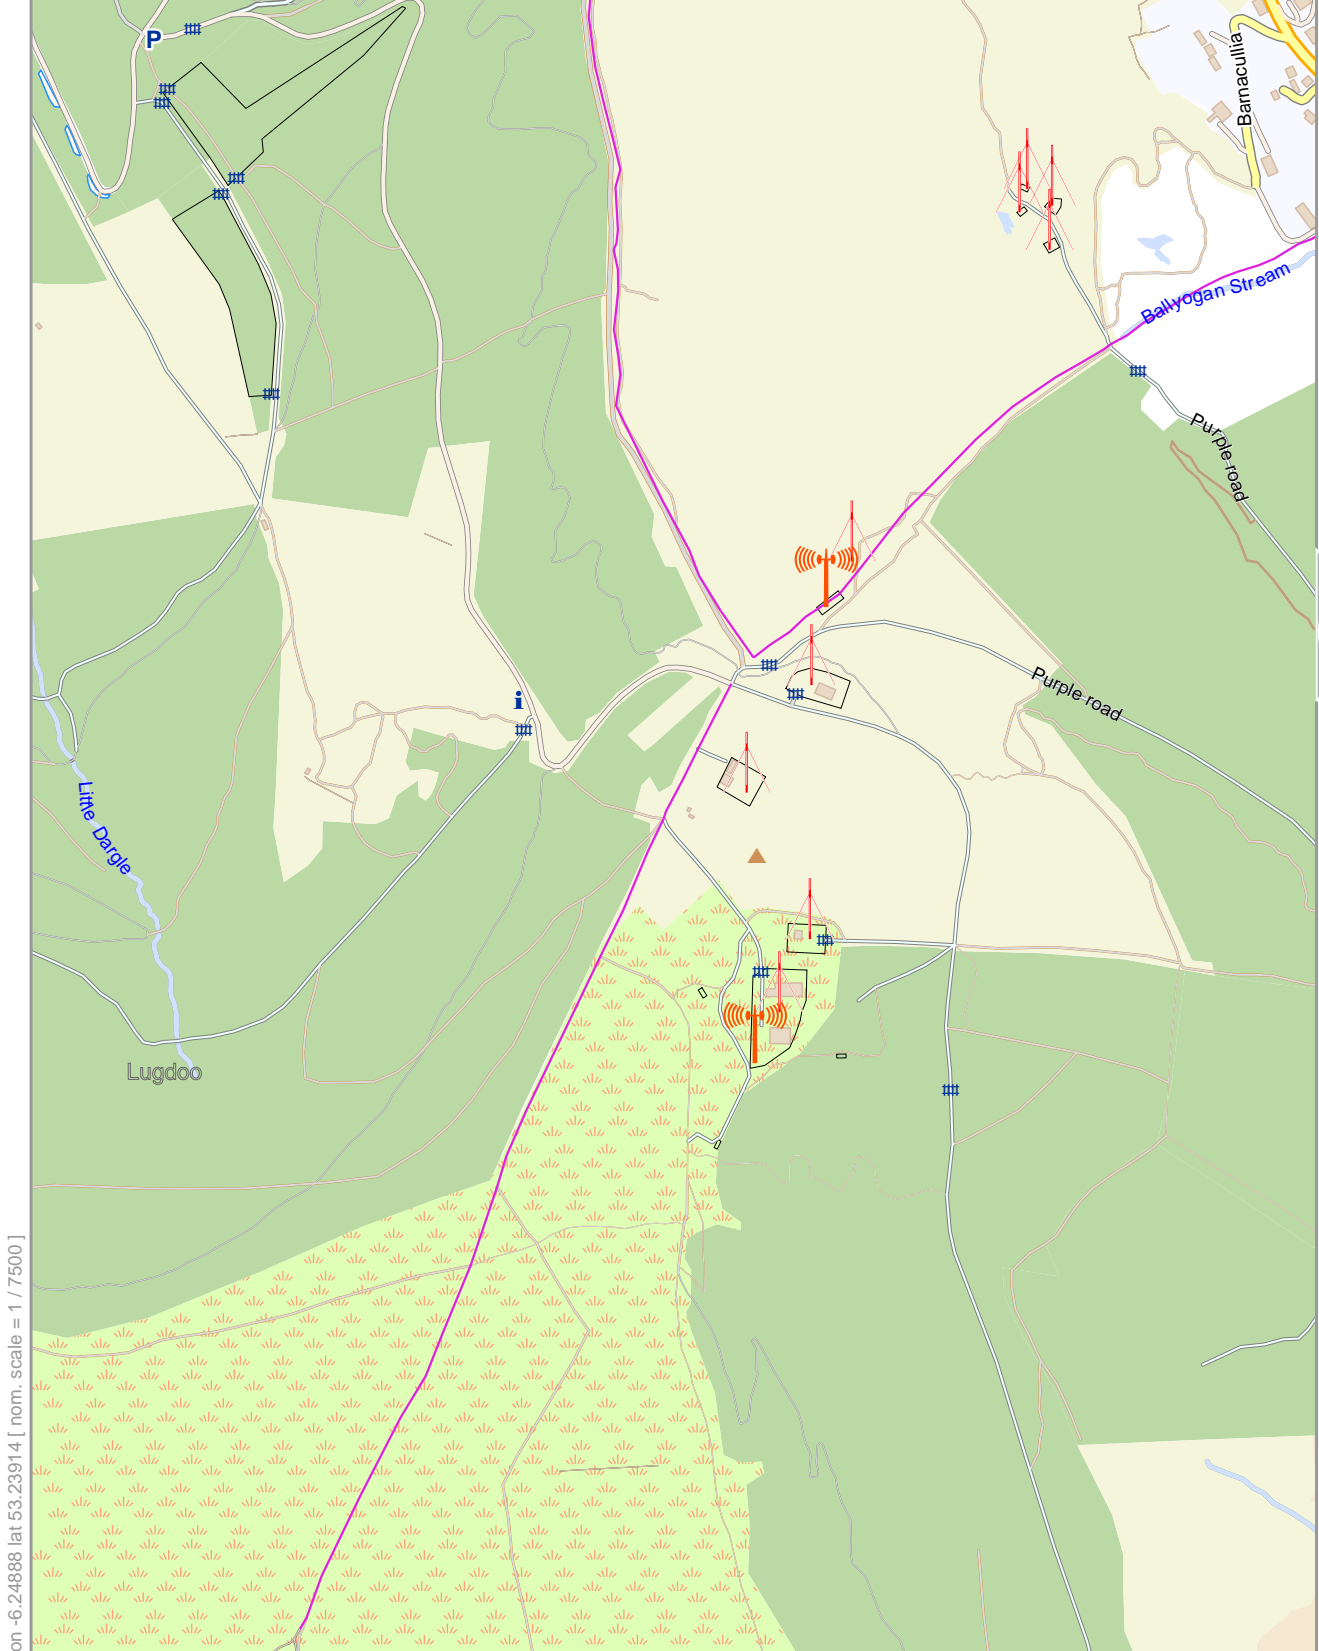

Map data © OpenStreetMap contributors

lon -6.22977 lat 53.25713

lon -6.24888 lat 53.23914 [nom. scale = 1 / 7500]

pdfmap_20241201_200813_Dublin_Area_center_-6.1409_53.2564_293.pdf

0 100 m 300 m