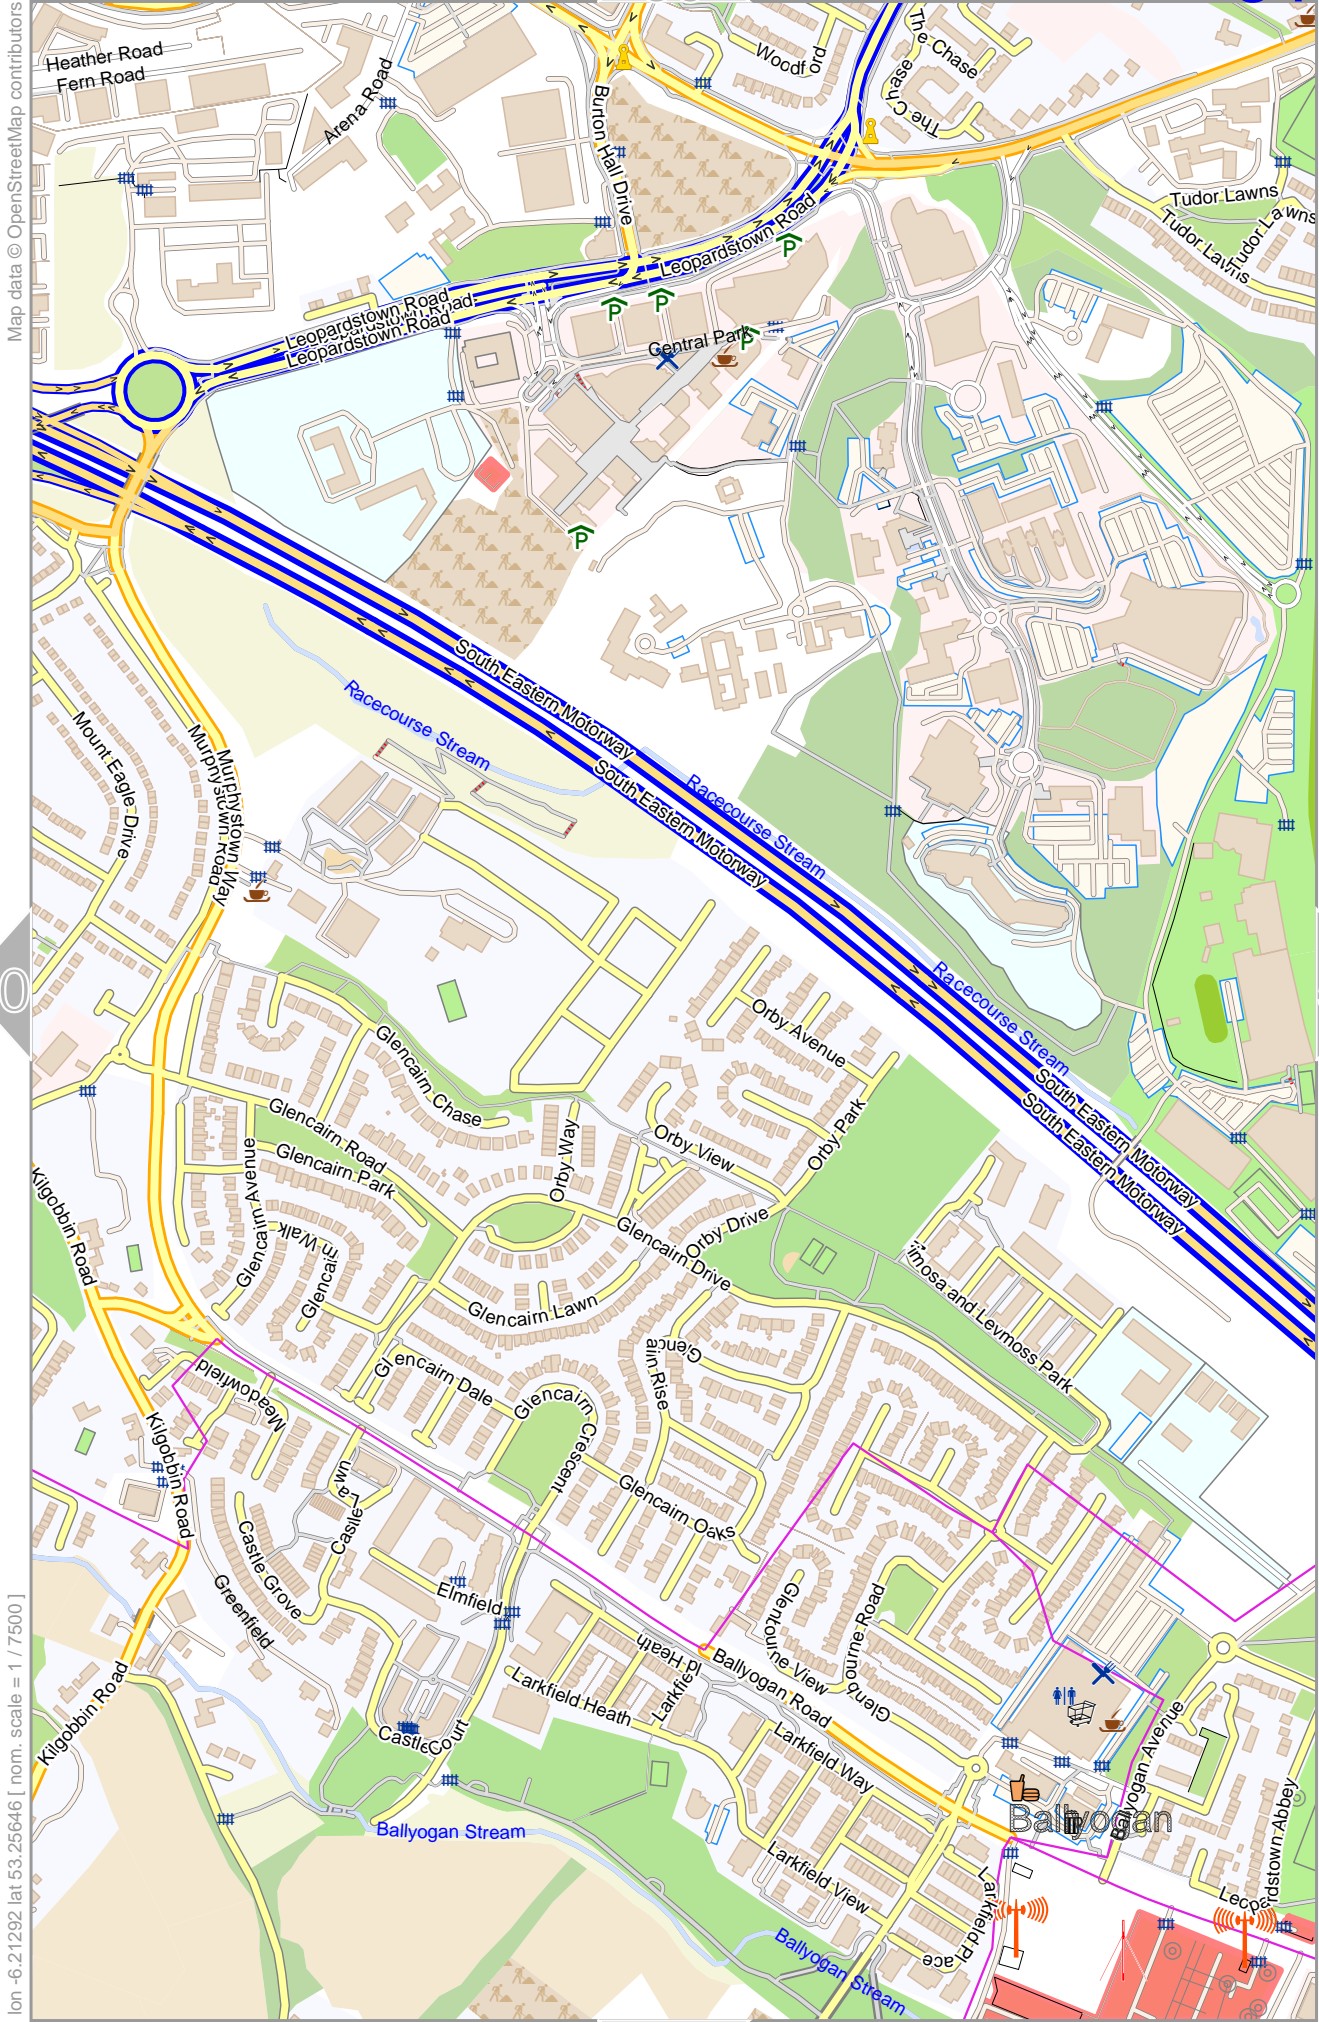

Dublin Area center

51

lon -6.19381 lat 53.27445

Map data © OpenStreetMap contributors

lon -6.21292 lat 53.25646 [nom. scale = 1 / 75000]

0 100 m 300 m

63

pdfmap_20241201_200813_Dublin_Area_center_-6.1409_53.2564_293.pdf