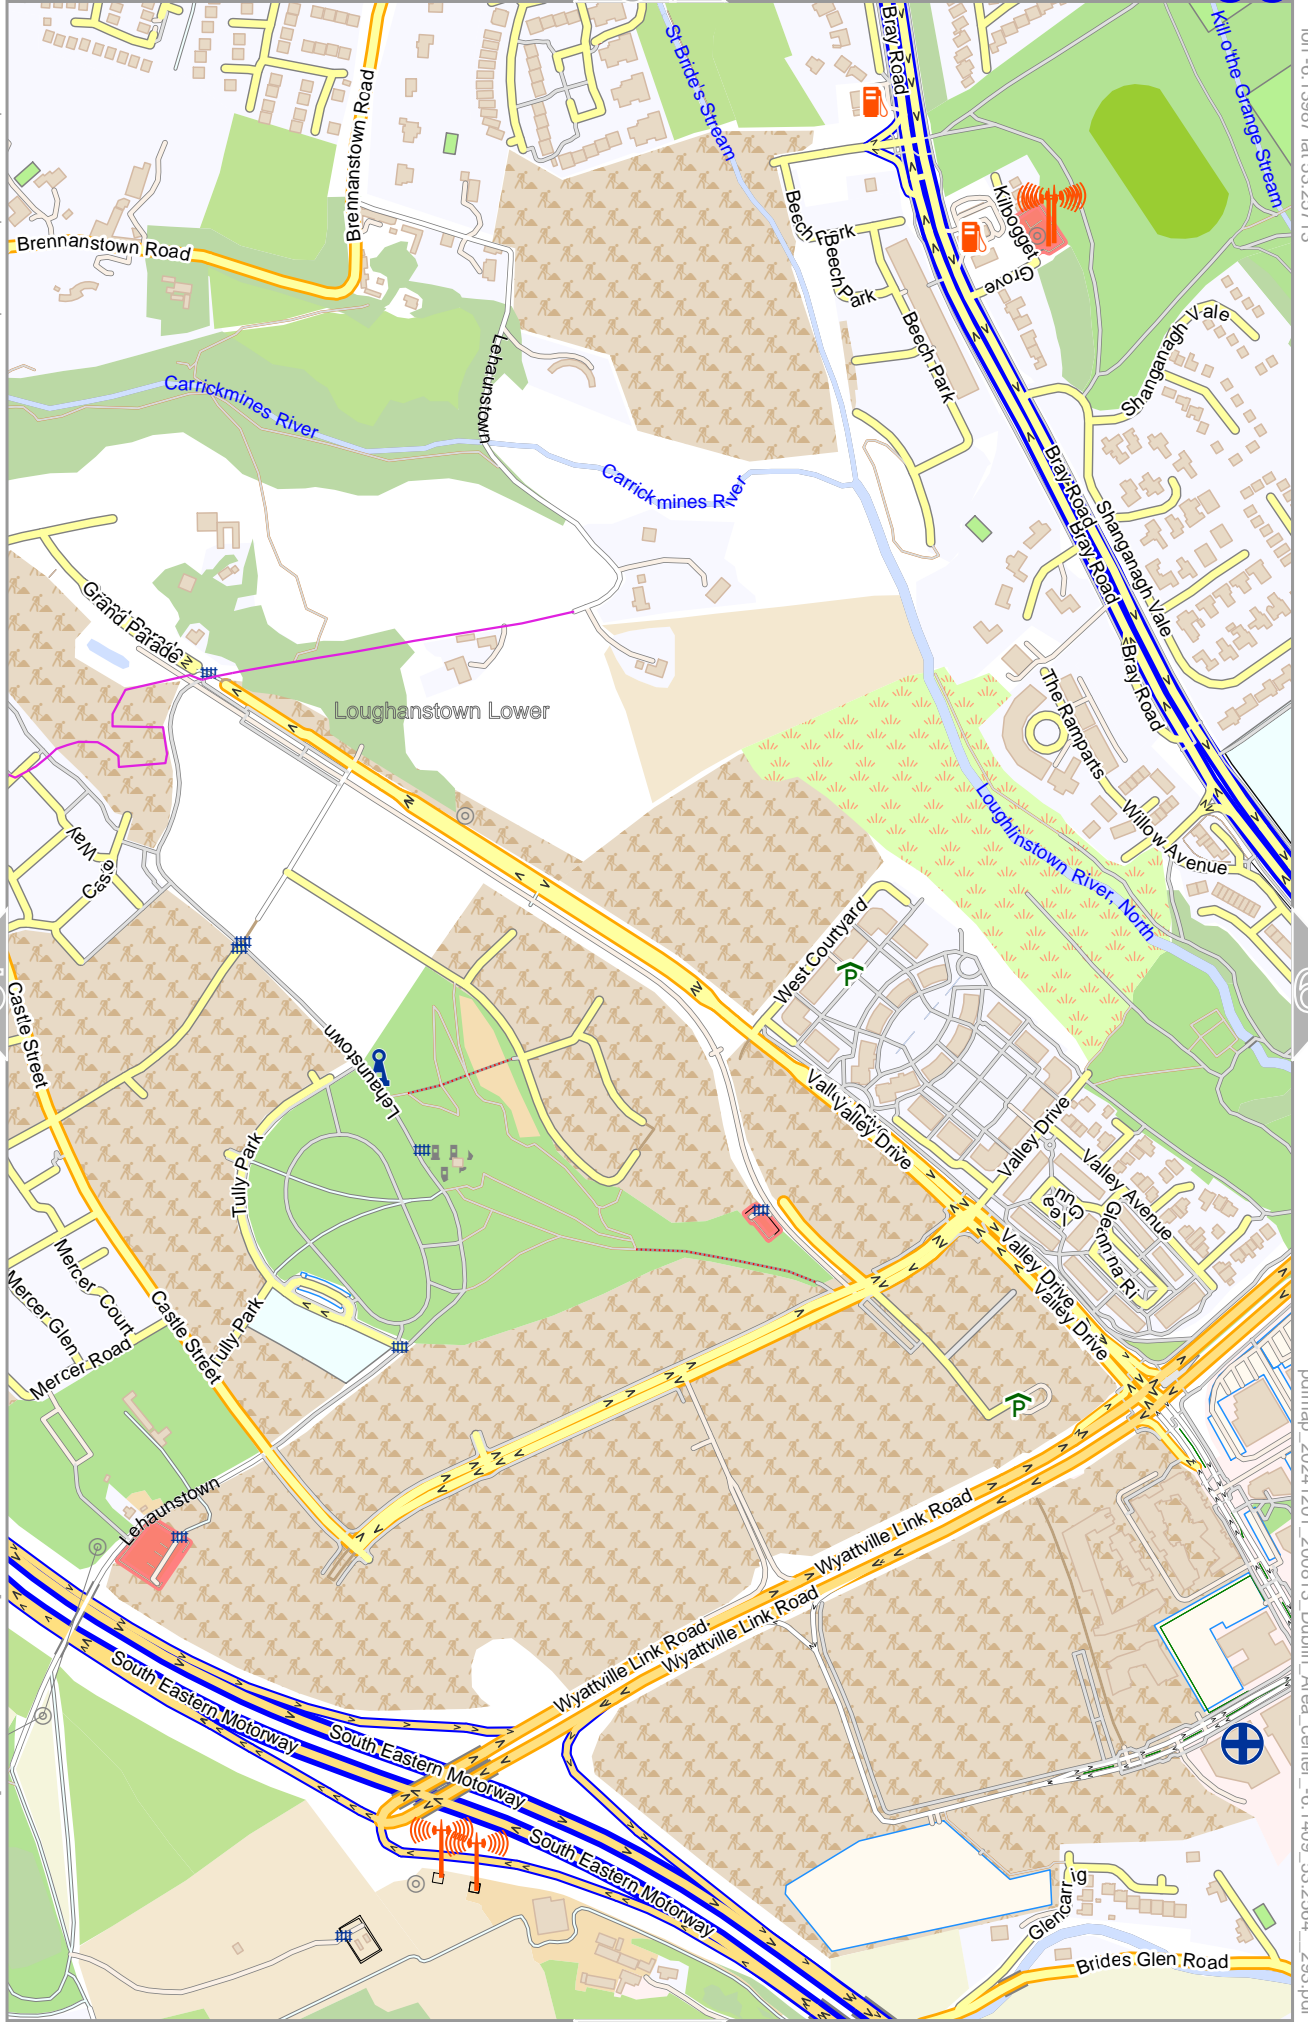

Map data © OpenStreetMap contributors

lon -6.15897 lat 53.23914 [nom. scale = 1 / 75000]

0 100 m 300 m

pdfmap_20241201_200813_Dublin_Area_center_-6.1409_53.2564_293.pdf