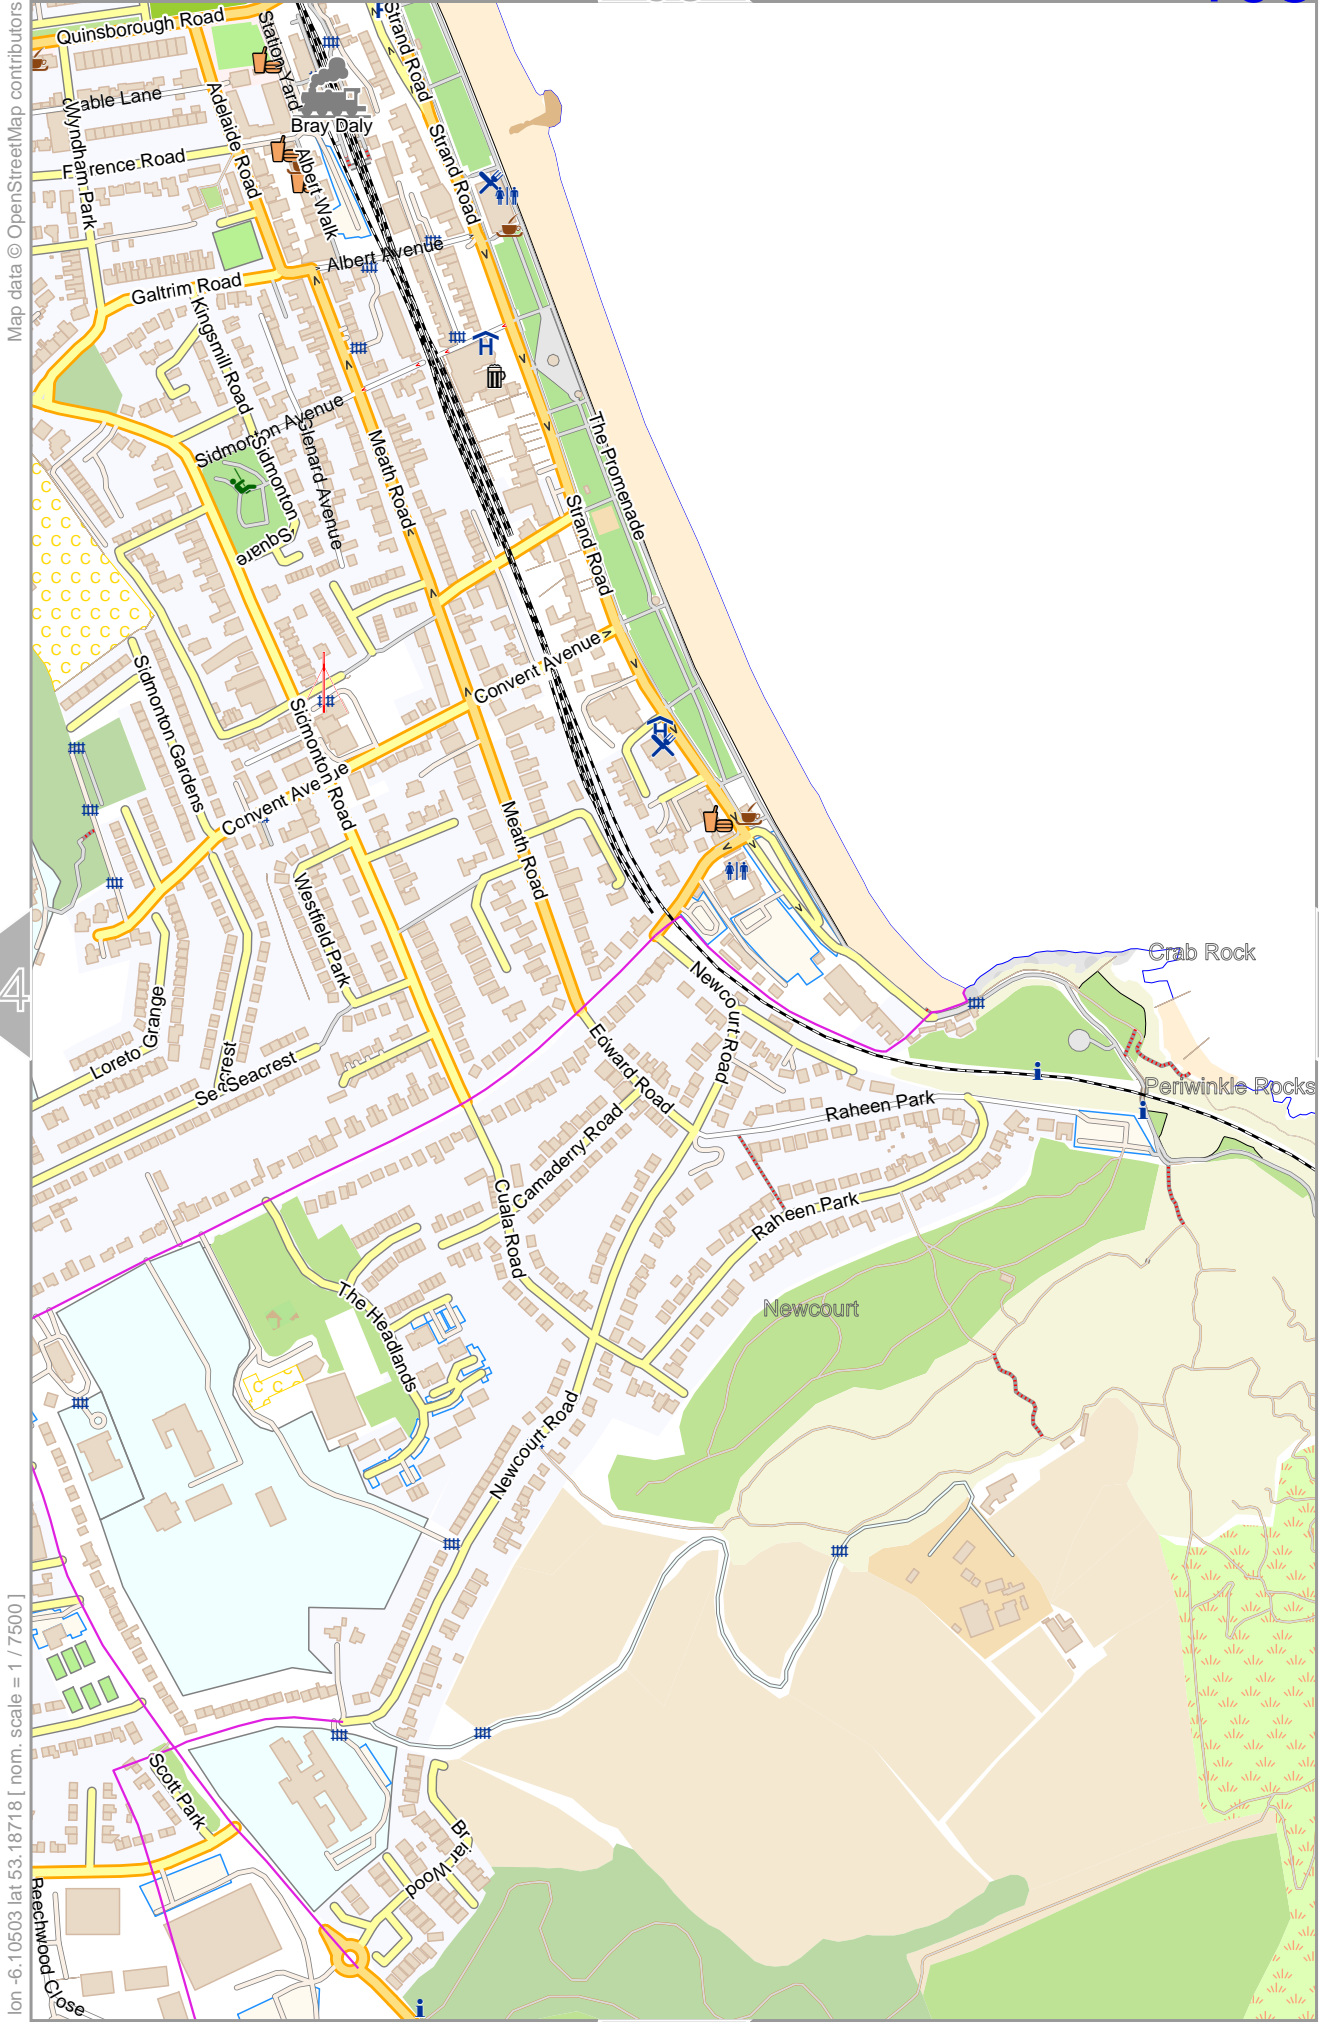

Map data © OpenStreetMap contributors

lon -6.08593 lat 53.20518

lon -6.10503 lat 53.18718 [nom. scale = 1 / 7500]

pdfmap_20241201_200813_Dublin_Area_center_-6.1409_53.2564_293.pdf

0 100 m 300 m