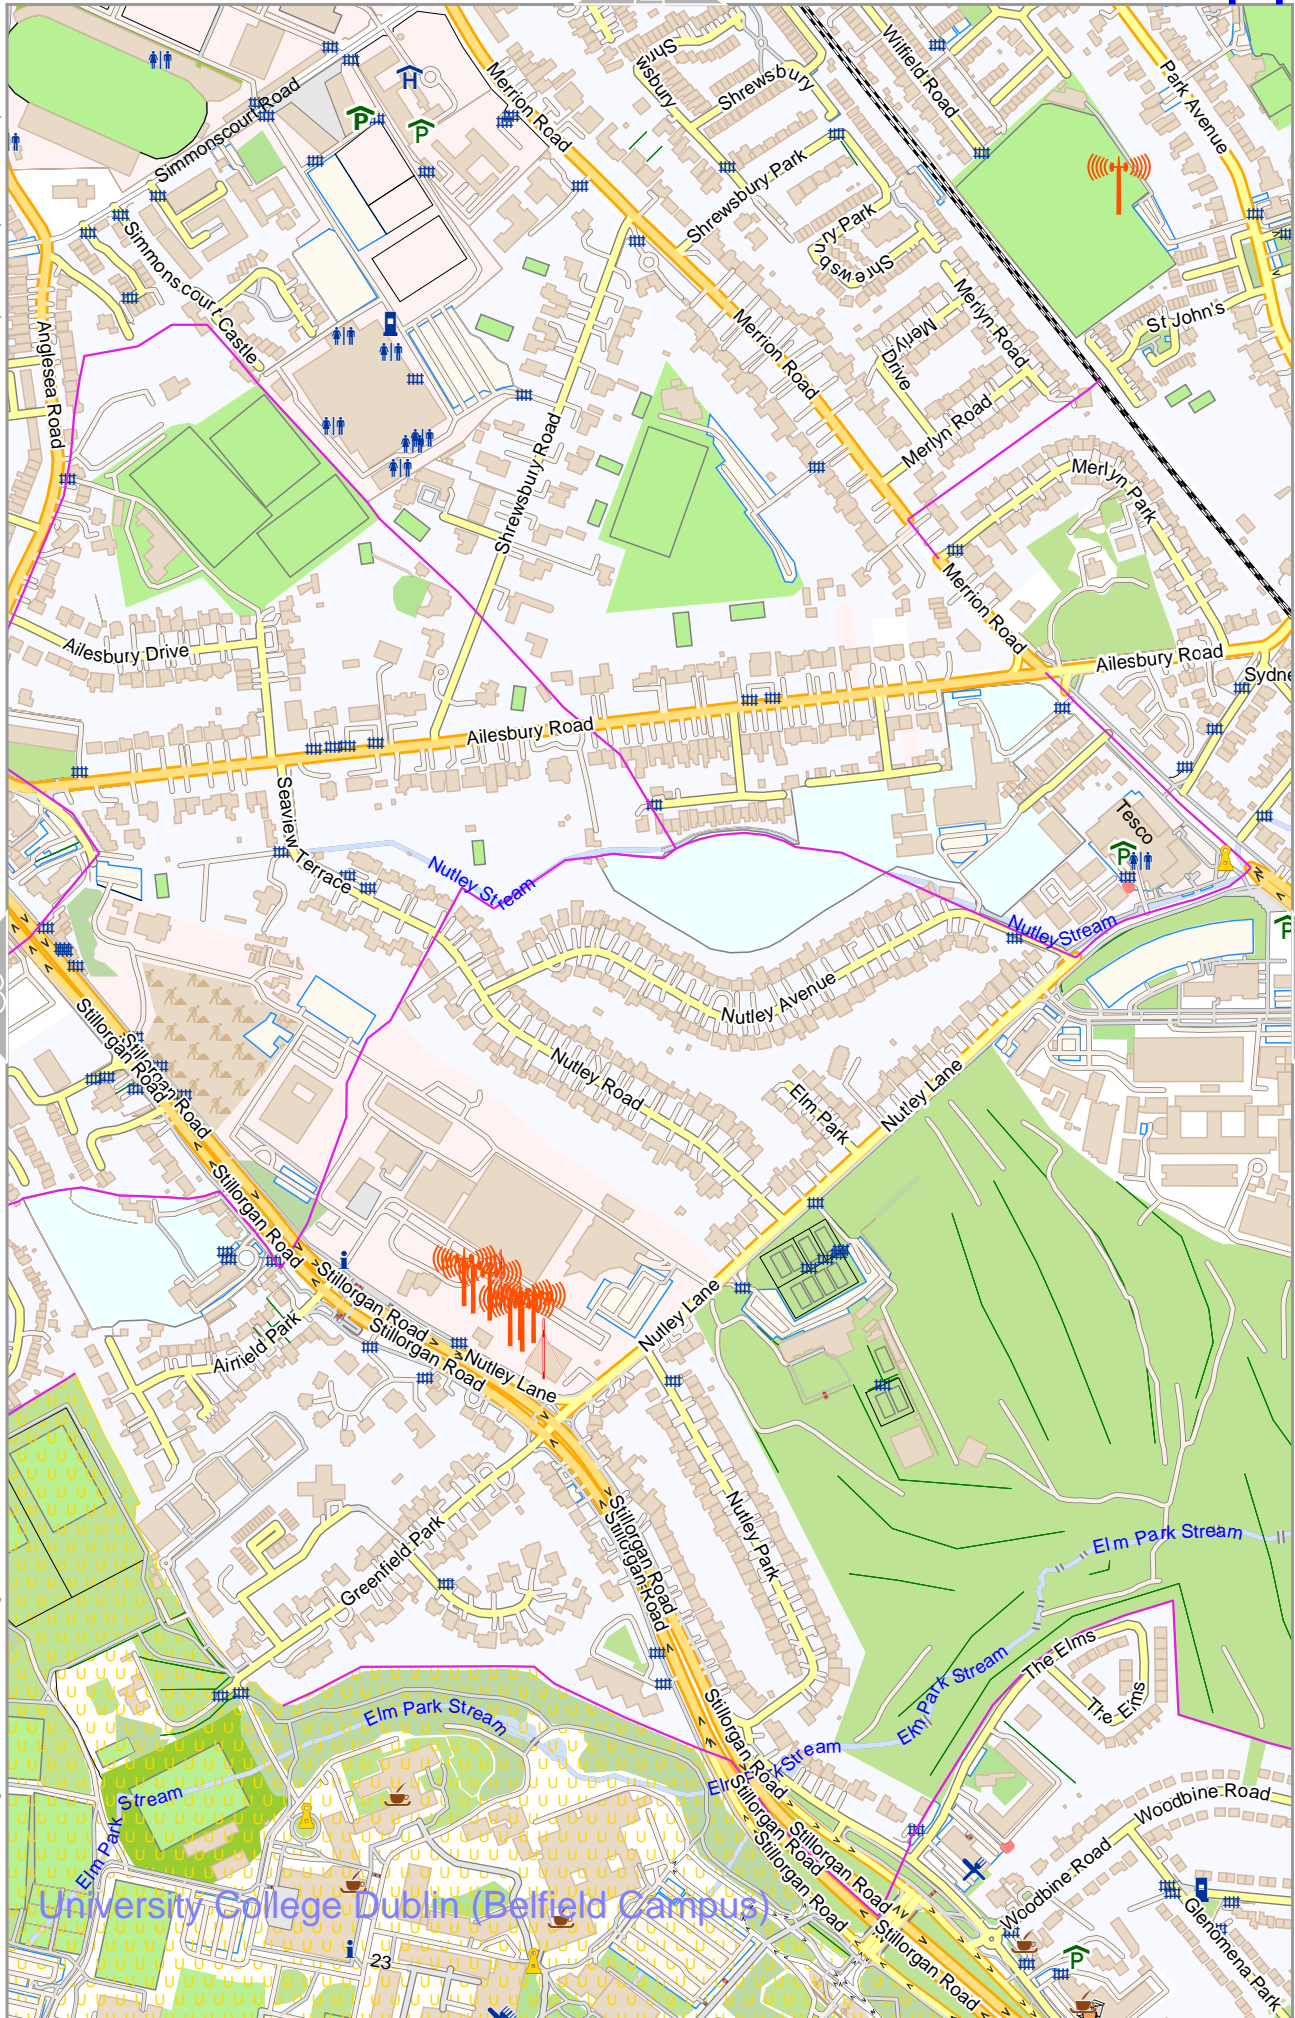

Map data © OpenStreetMap contributors

lon -6.21179 lat 53.32641

lon -6.23090 lat 53.30842 [nom. scale = 1 / 75000]

pdfmap_20241201_200813_Dublin_Area_center_-6.1409_53.2564_293.pdf