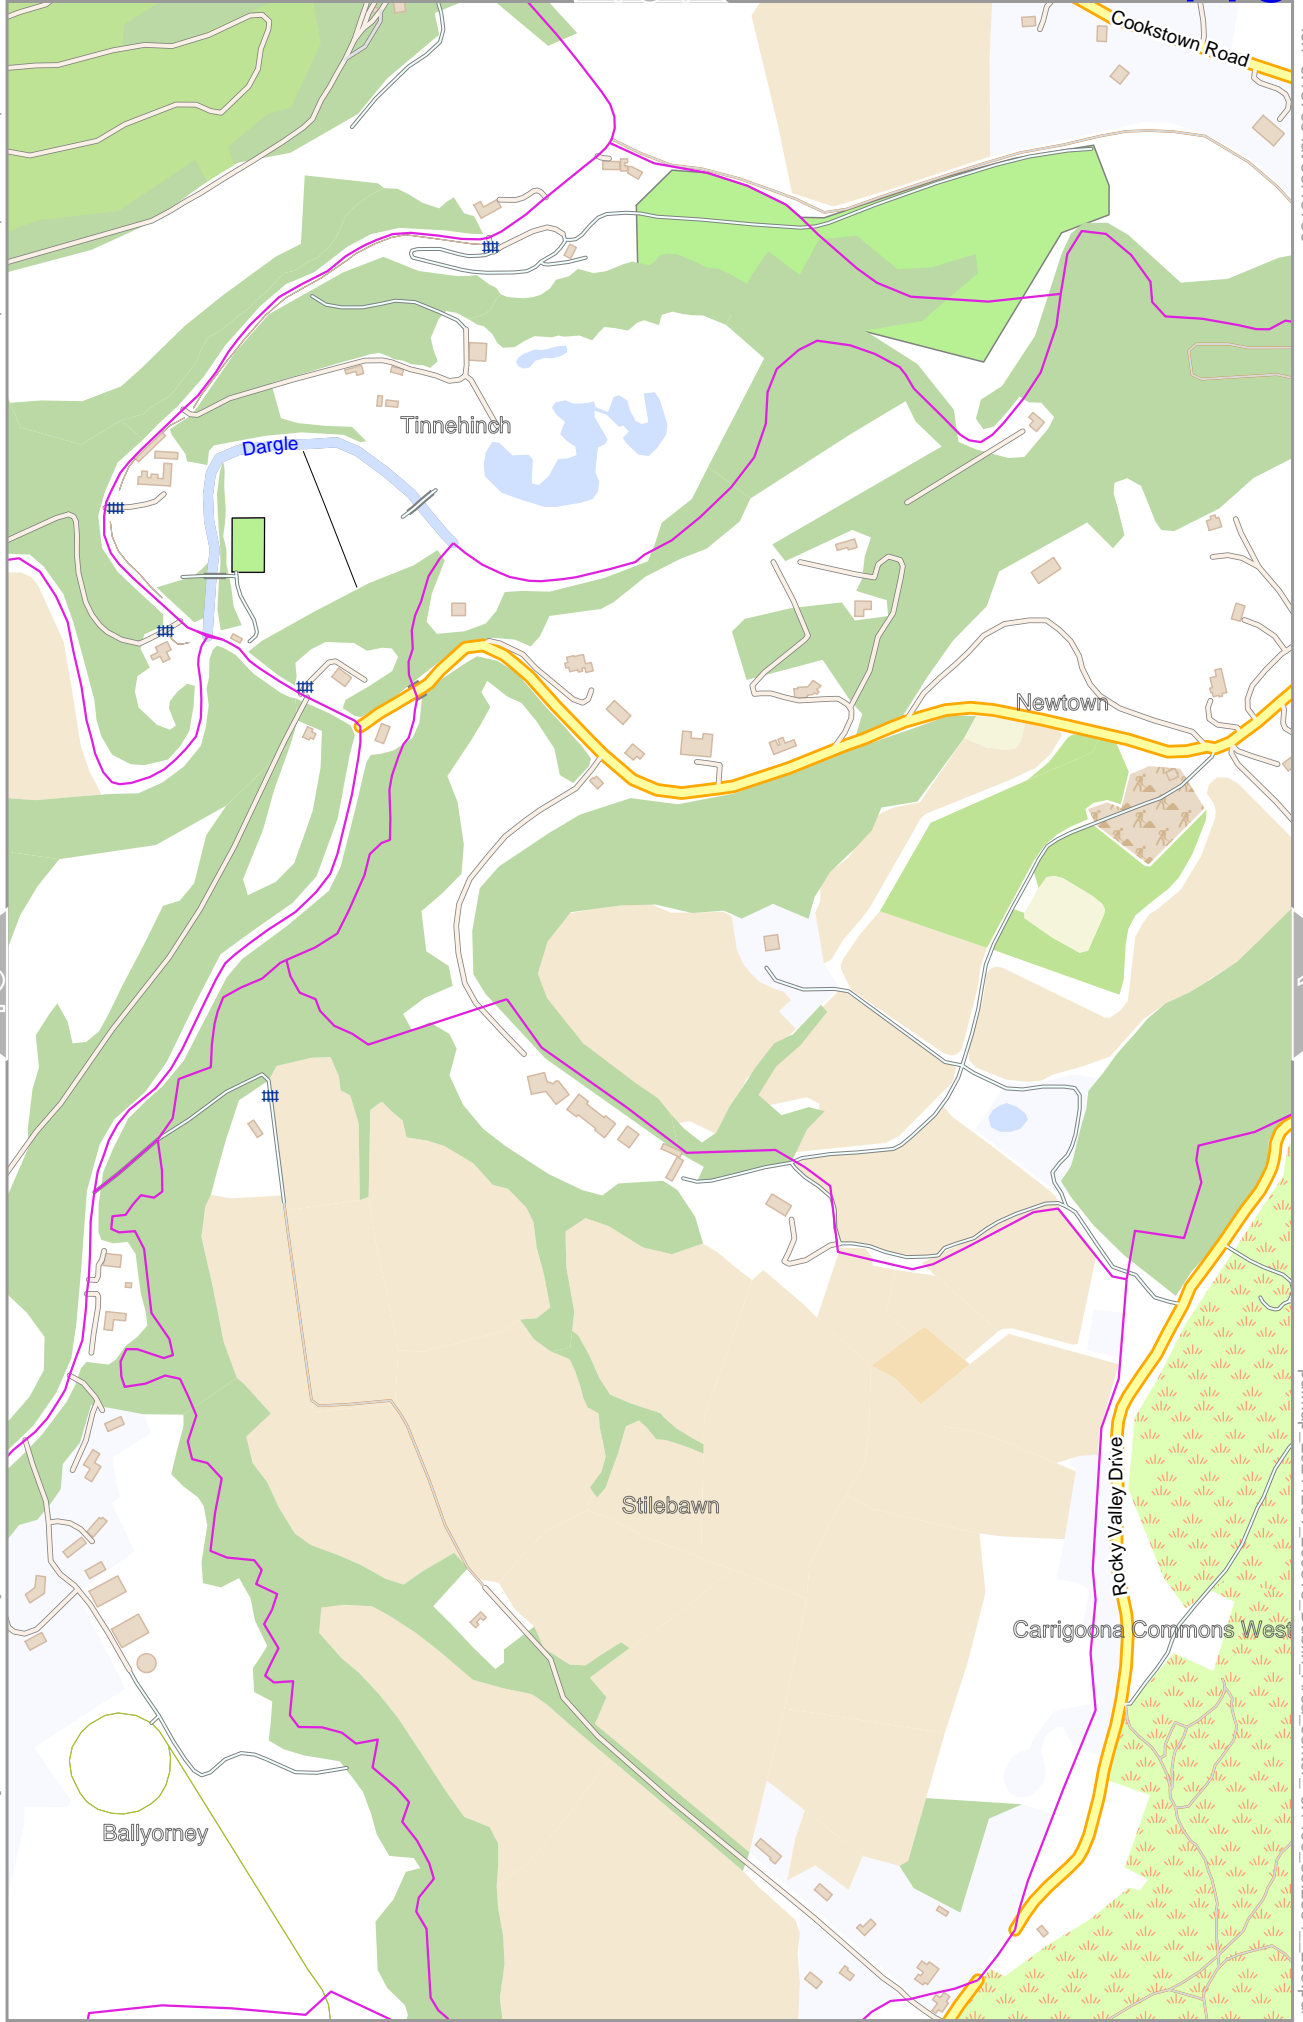

Map data © OpenStreetMap contributors

lon -6.15785 lat 53.18786

lon -6.17695 lat 53.16986 [nom. scale = 1 / 7500]

pdfmap_20241201_200813_Dublin_Area_center_-6.1409_53.2564_293.pdf

0 100 m 300 m