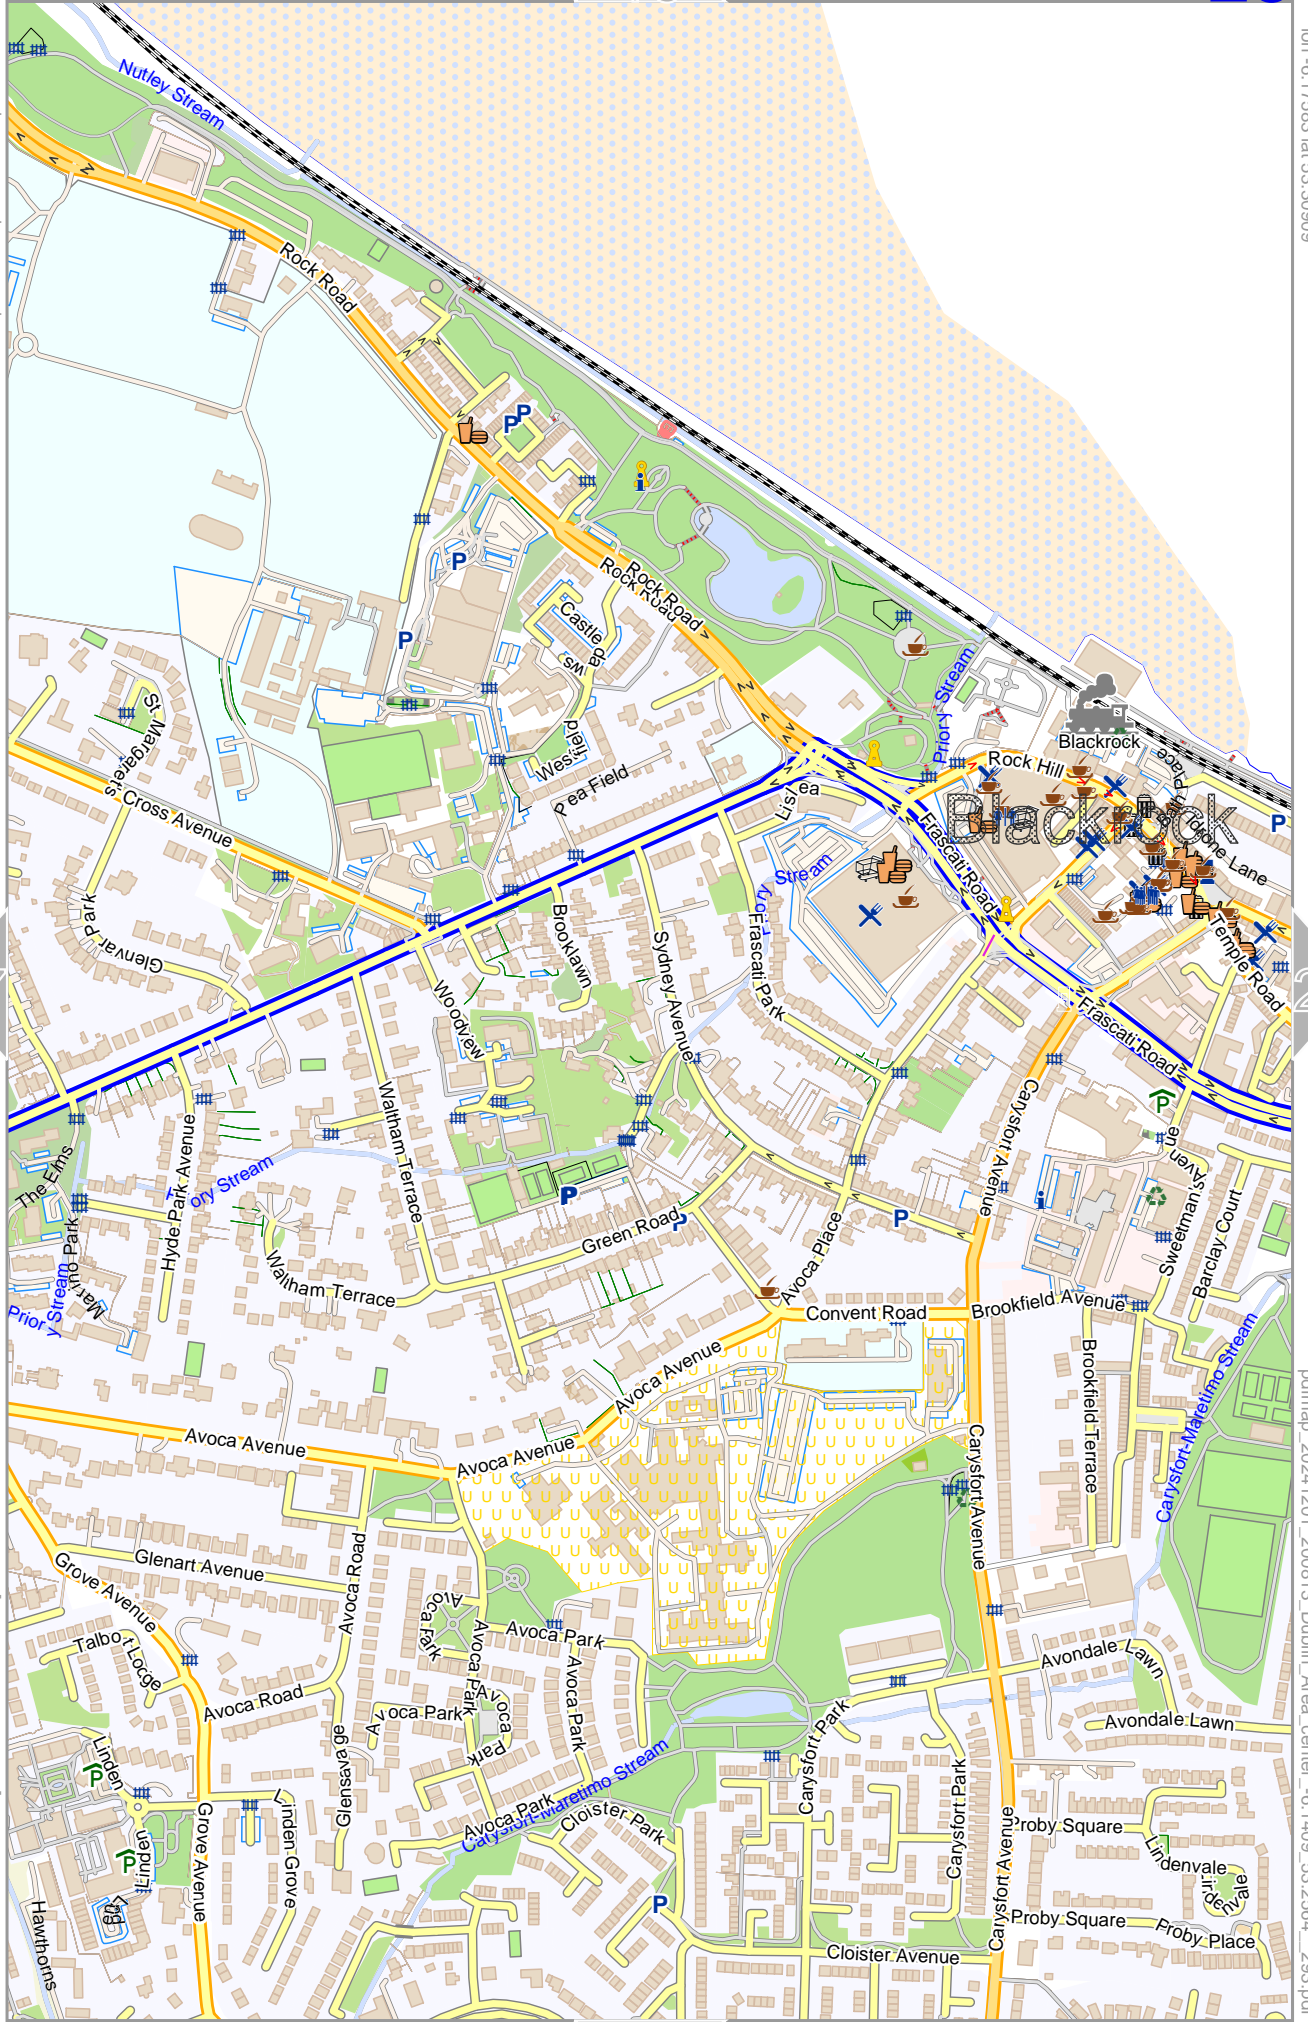

lon -6.19381 lat 53.30909

lon -6.21292 lat 53.29110 [nom. scale = 1 / 75000]

pdfmap_20241201_200813_Dublin_Area_center_-6.1409_53.2564_293.pdf

0 100 m 300 m

39

Map data © OpenStreetMap contributors

[nom. scale = 1 / 75000 lat 53.29110 lon -6.19493