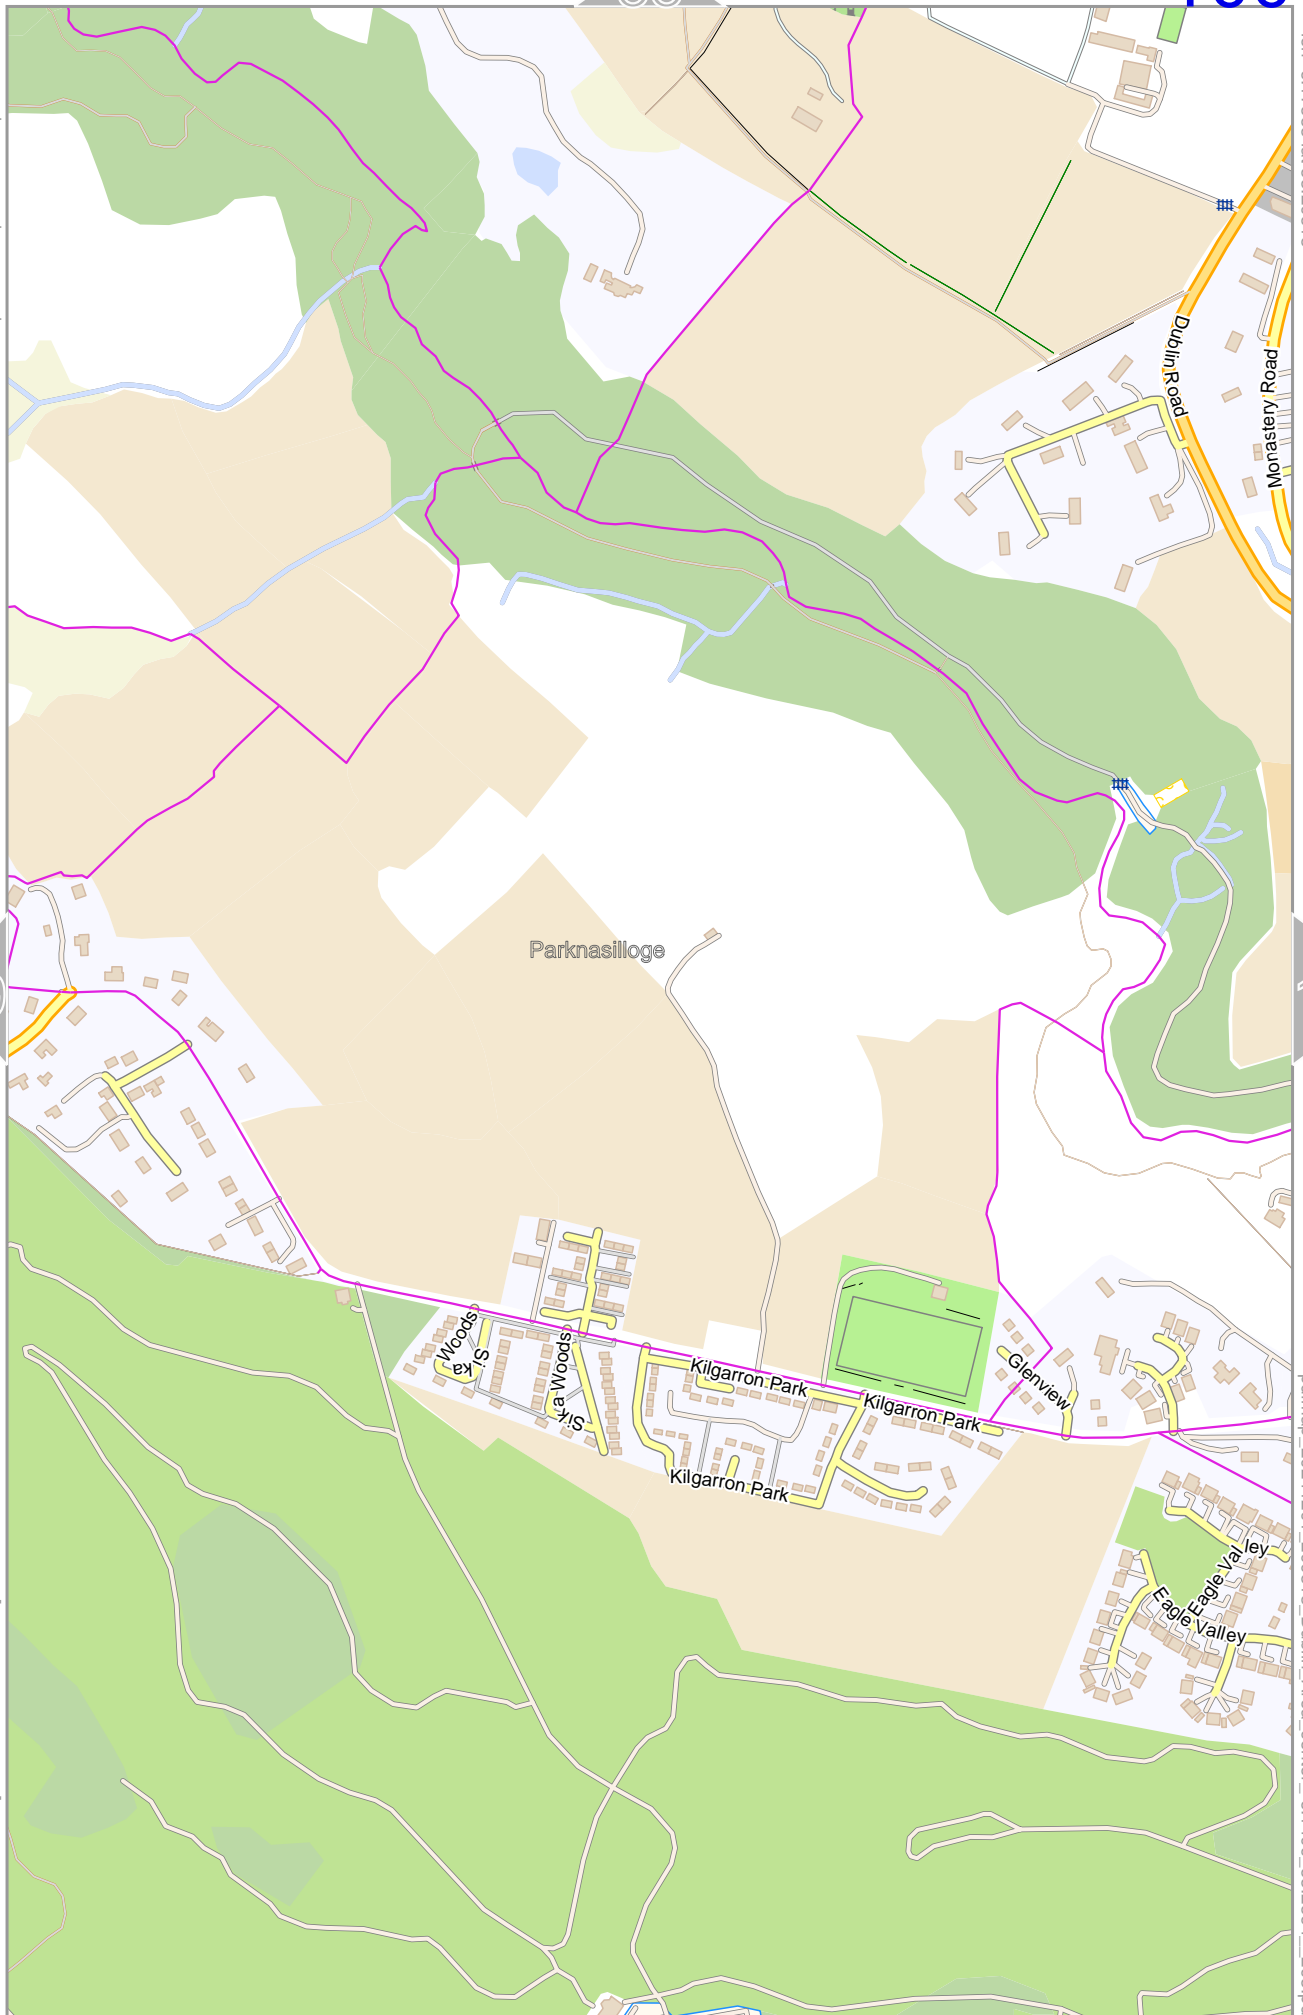

lon -6.19381 lat 53.20518

lon -6.21292 lat 53.18718 [nom. scale = 1 / 7500]

pdfmap_20241201_200813_Dublin_Area_center_-6.1409_53.2564_293.pdf

0 100 m 300 m

Dublin Area center

100

lon -6.17583 lat 53.20518

Map data © OpenStreetMap contributors