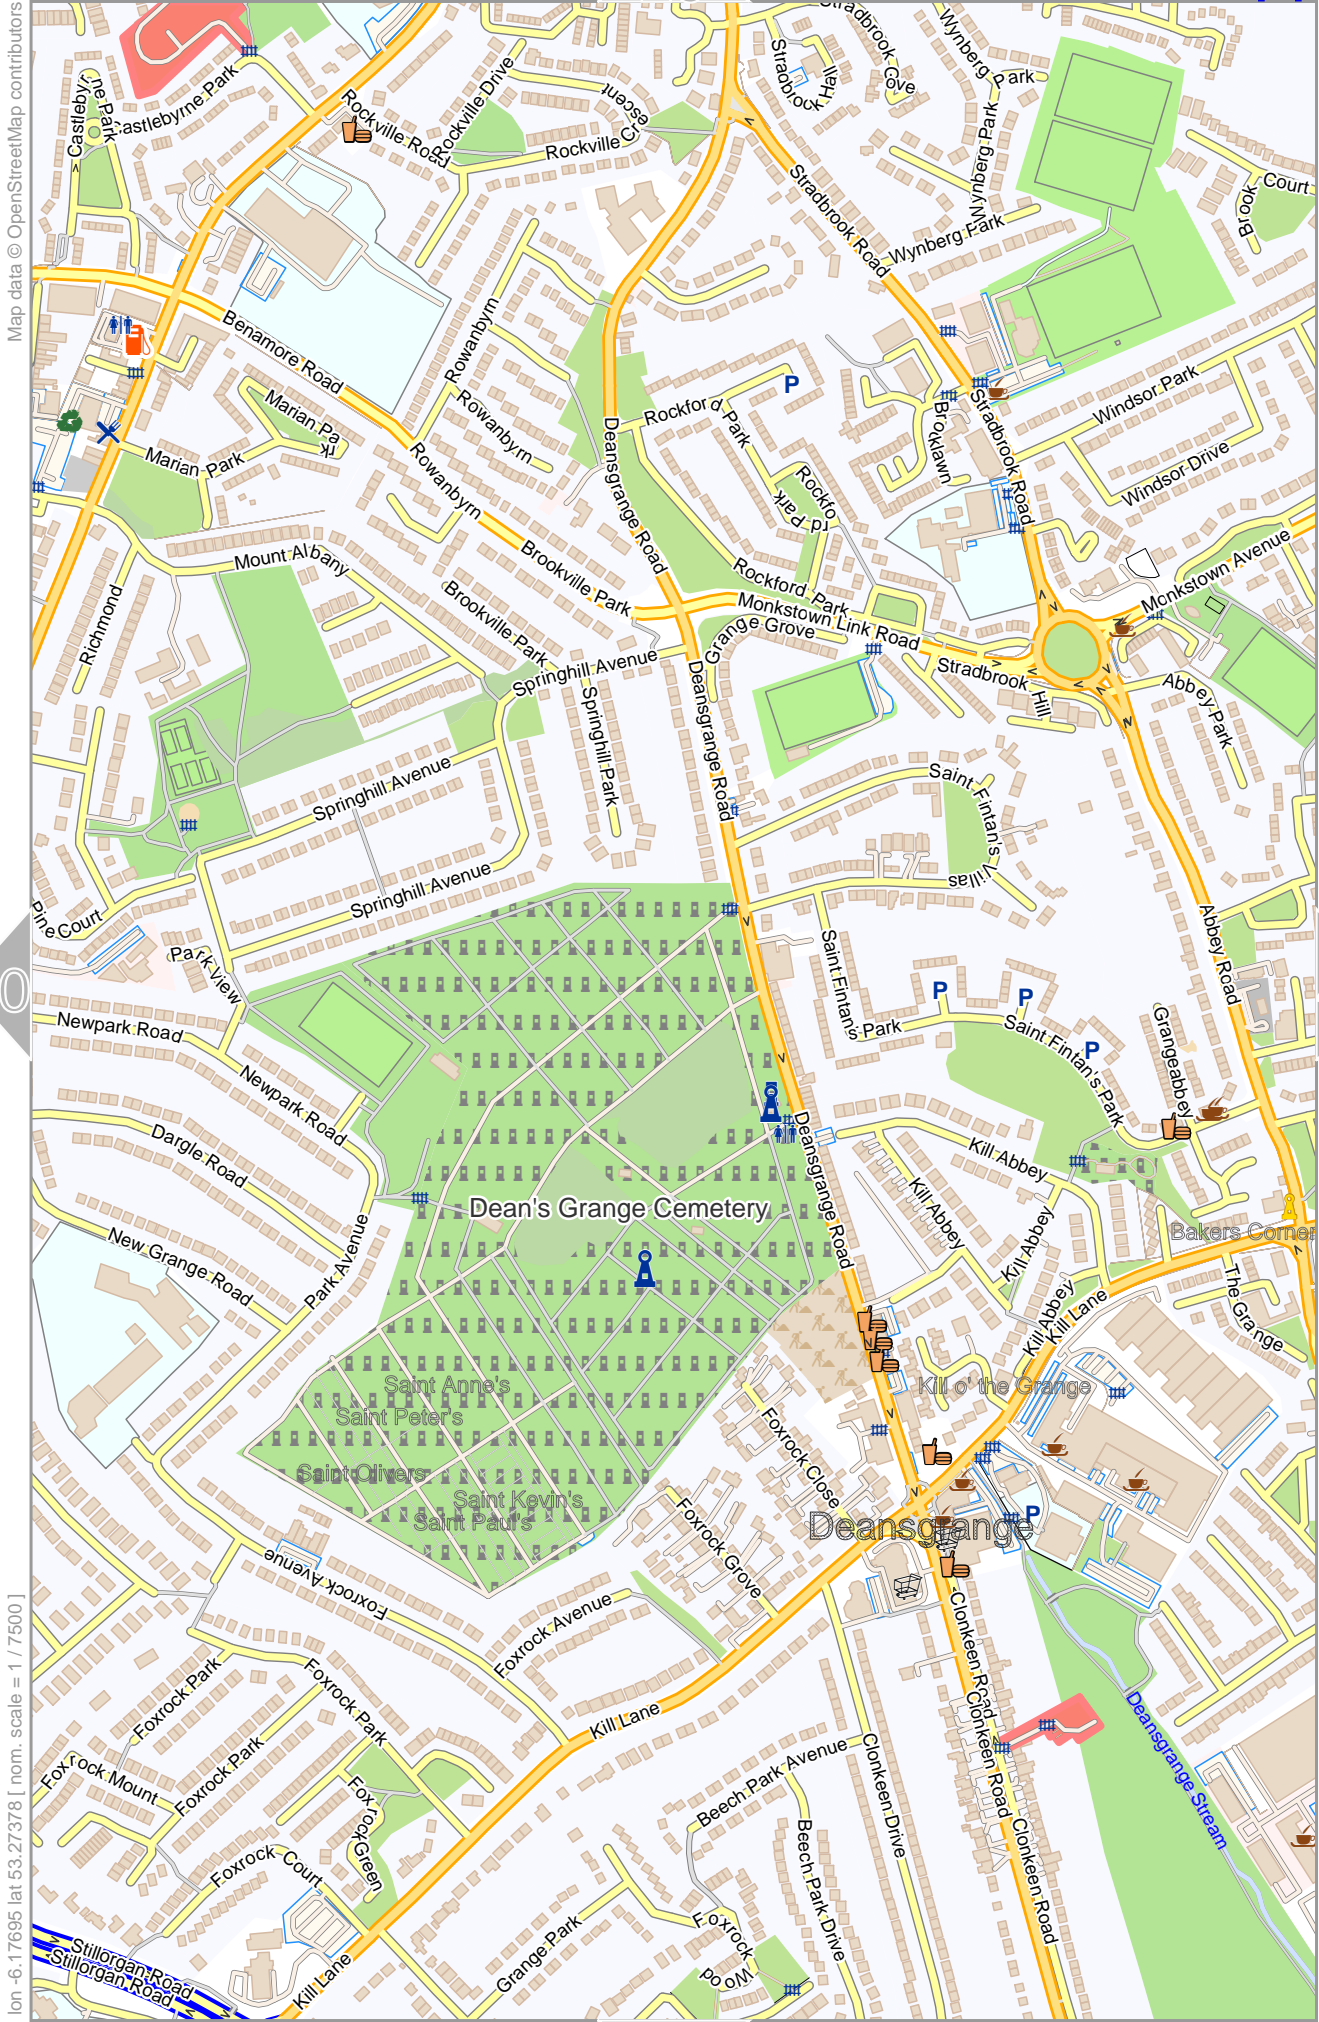

lon -6.15786 lat 53.29177

pdfmap_20241201_200813_Dublin_Area_center_-6.1409_53.2564_293.pdf

0 100 m 300 m

53