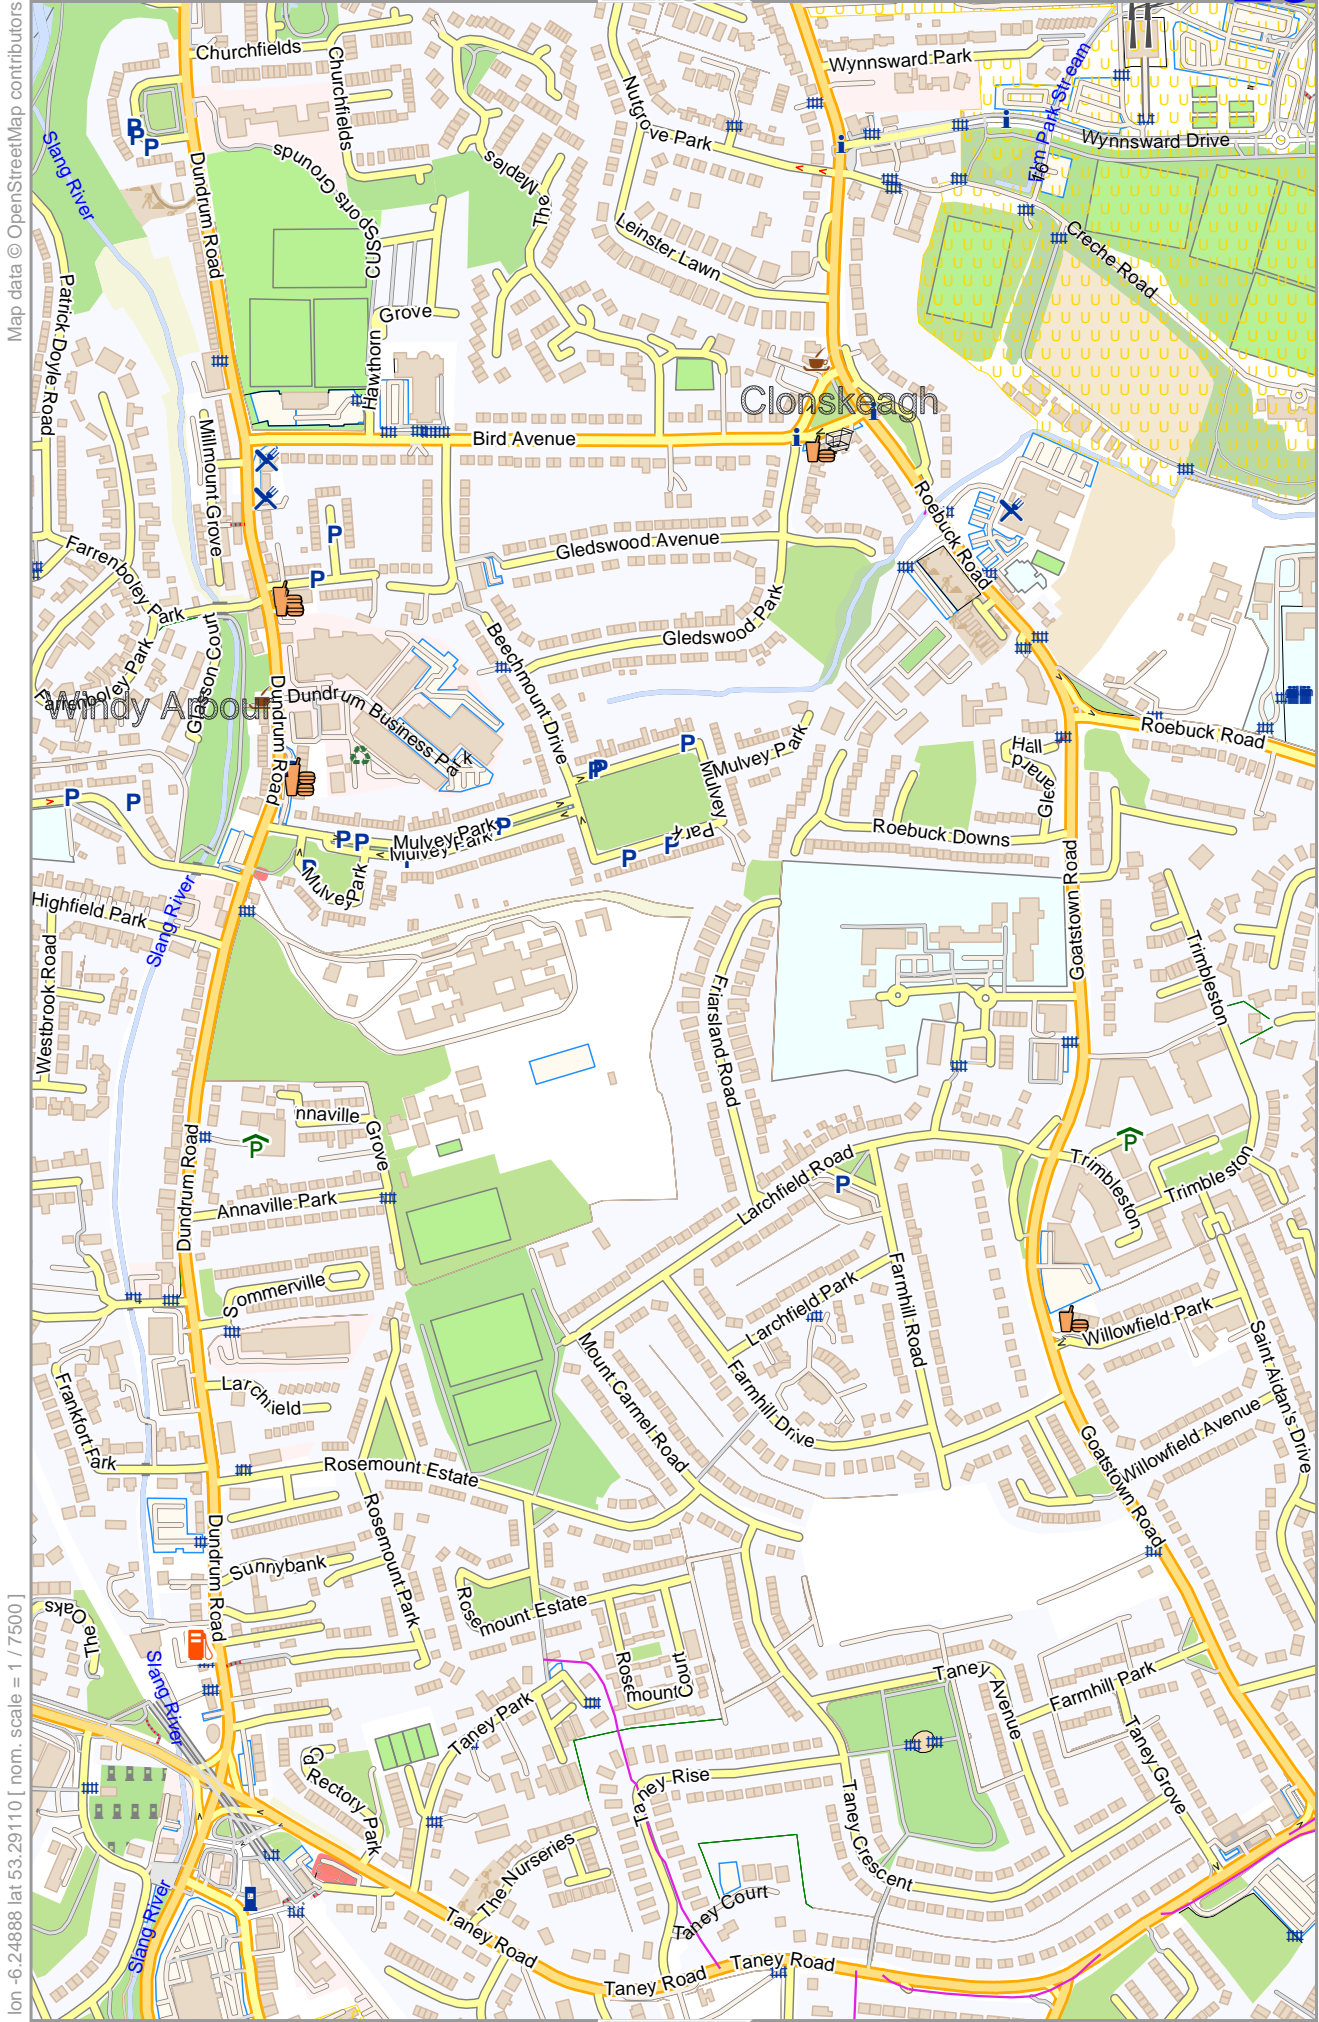

Dublin Area center

lon -6.22977 lat 53.30909

Map data © OpenStreetMap contributors

lon -6.24888 lat 53.29110 [nom. scale = 1 / 75000]

0 100 m 300 m

pdfmap_20241201_200813_Dublin_Area_center_-6.1409_53.2564_293.pdf