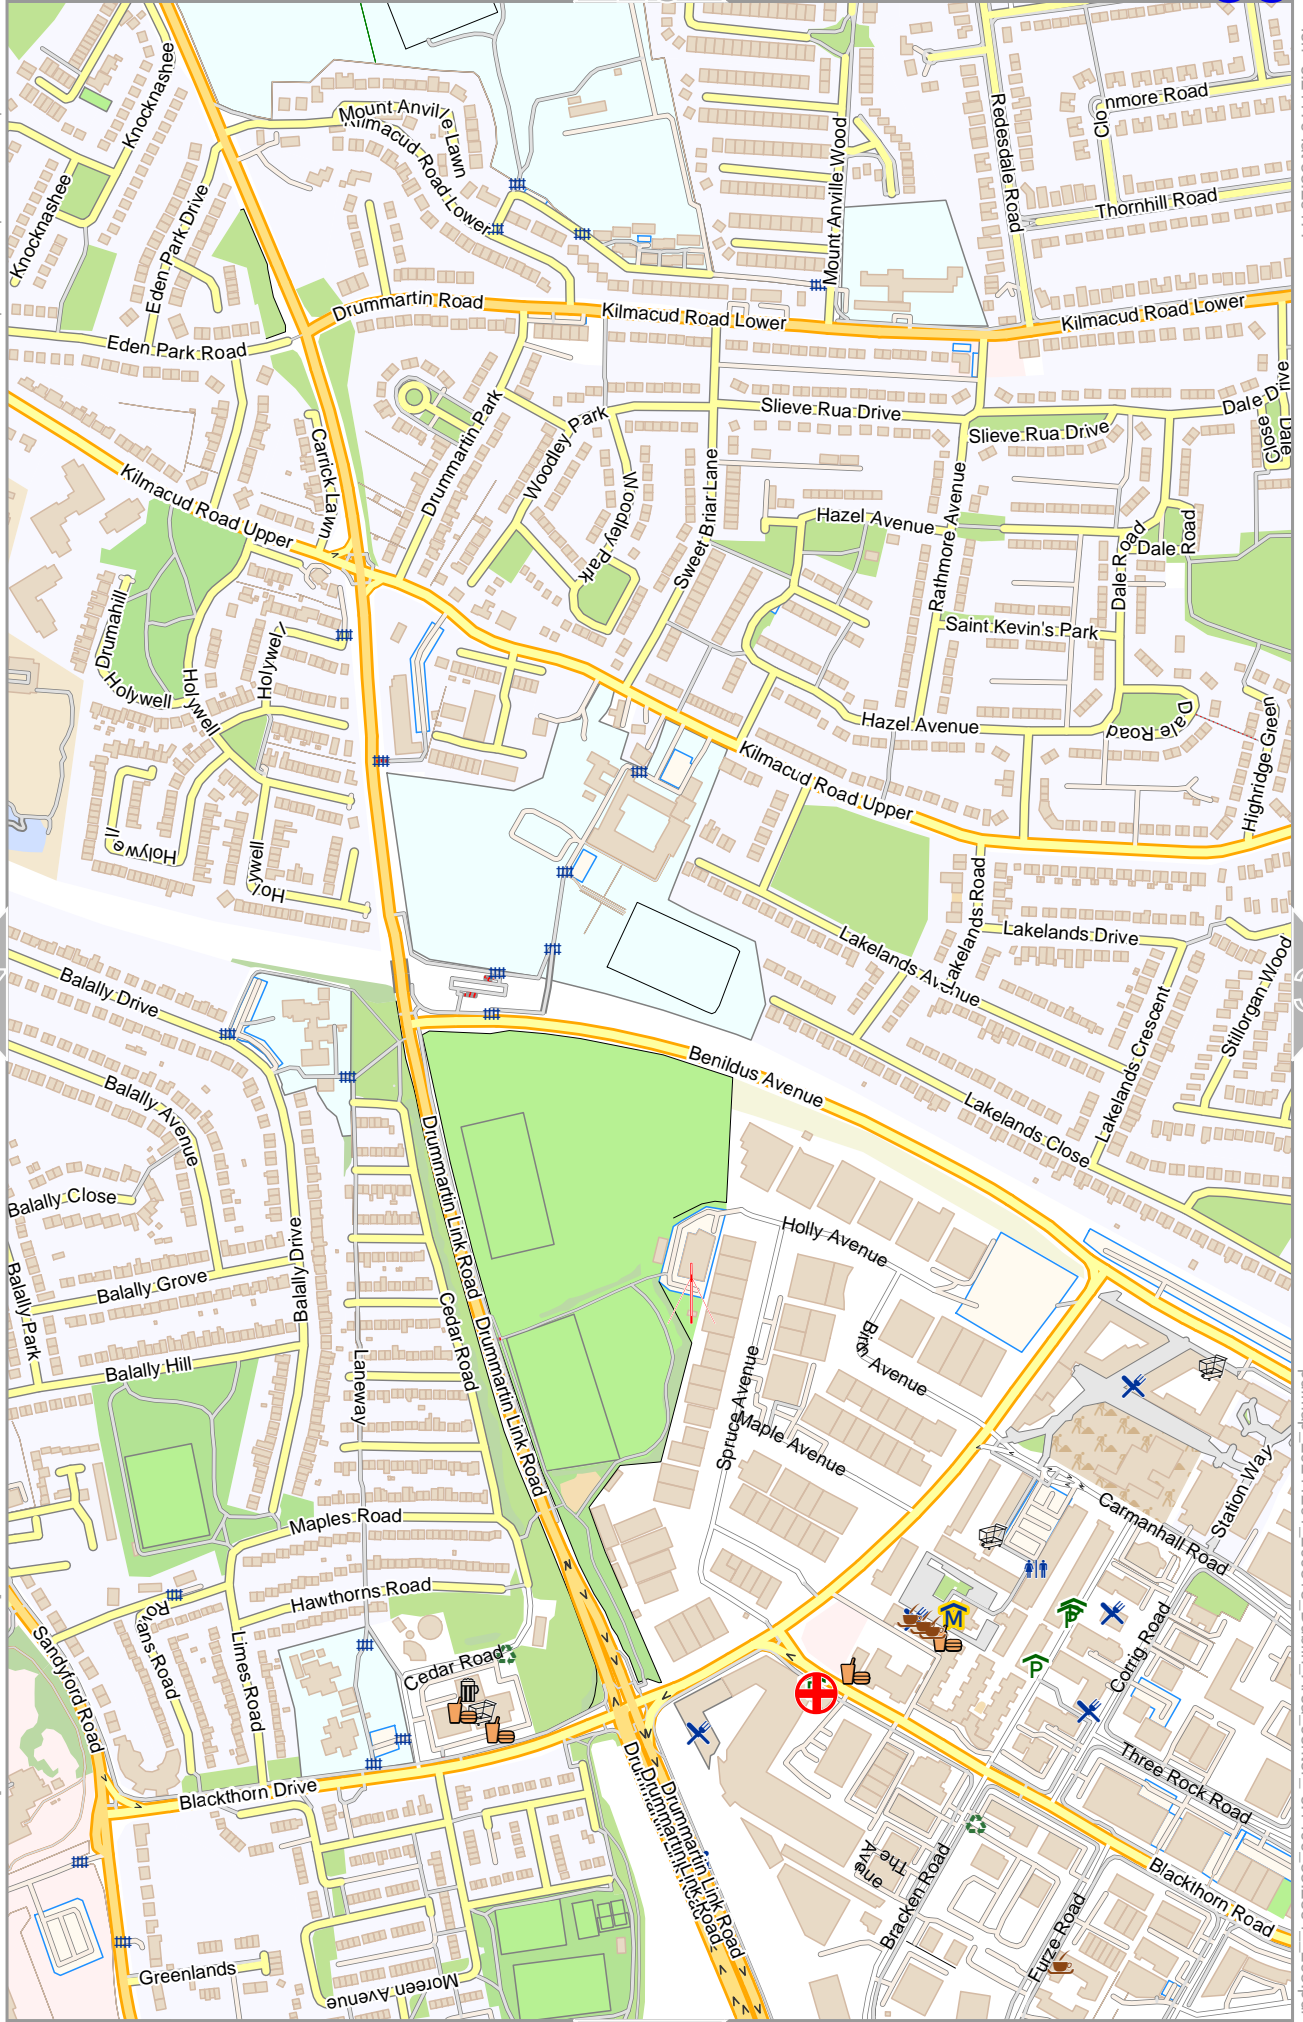

Map data © OpenStreetMap contributors

lon -6.21179 lat 53.29177

lon -6.23090 lat 53.27378 [nom. scale = 1 / 75000]

pdfmap_20241201_200813_Dublin_Area_center_-6.1409_53.2564_293.pdf

0 100 m 300 m

50