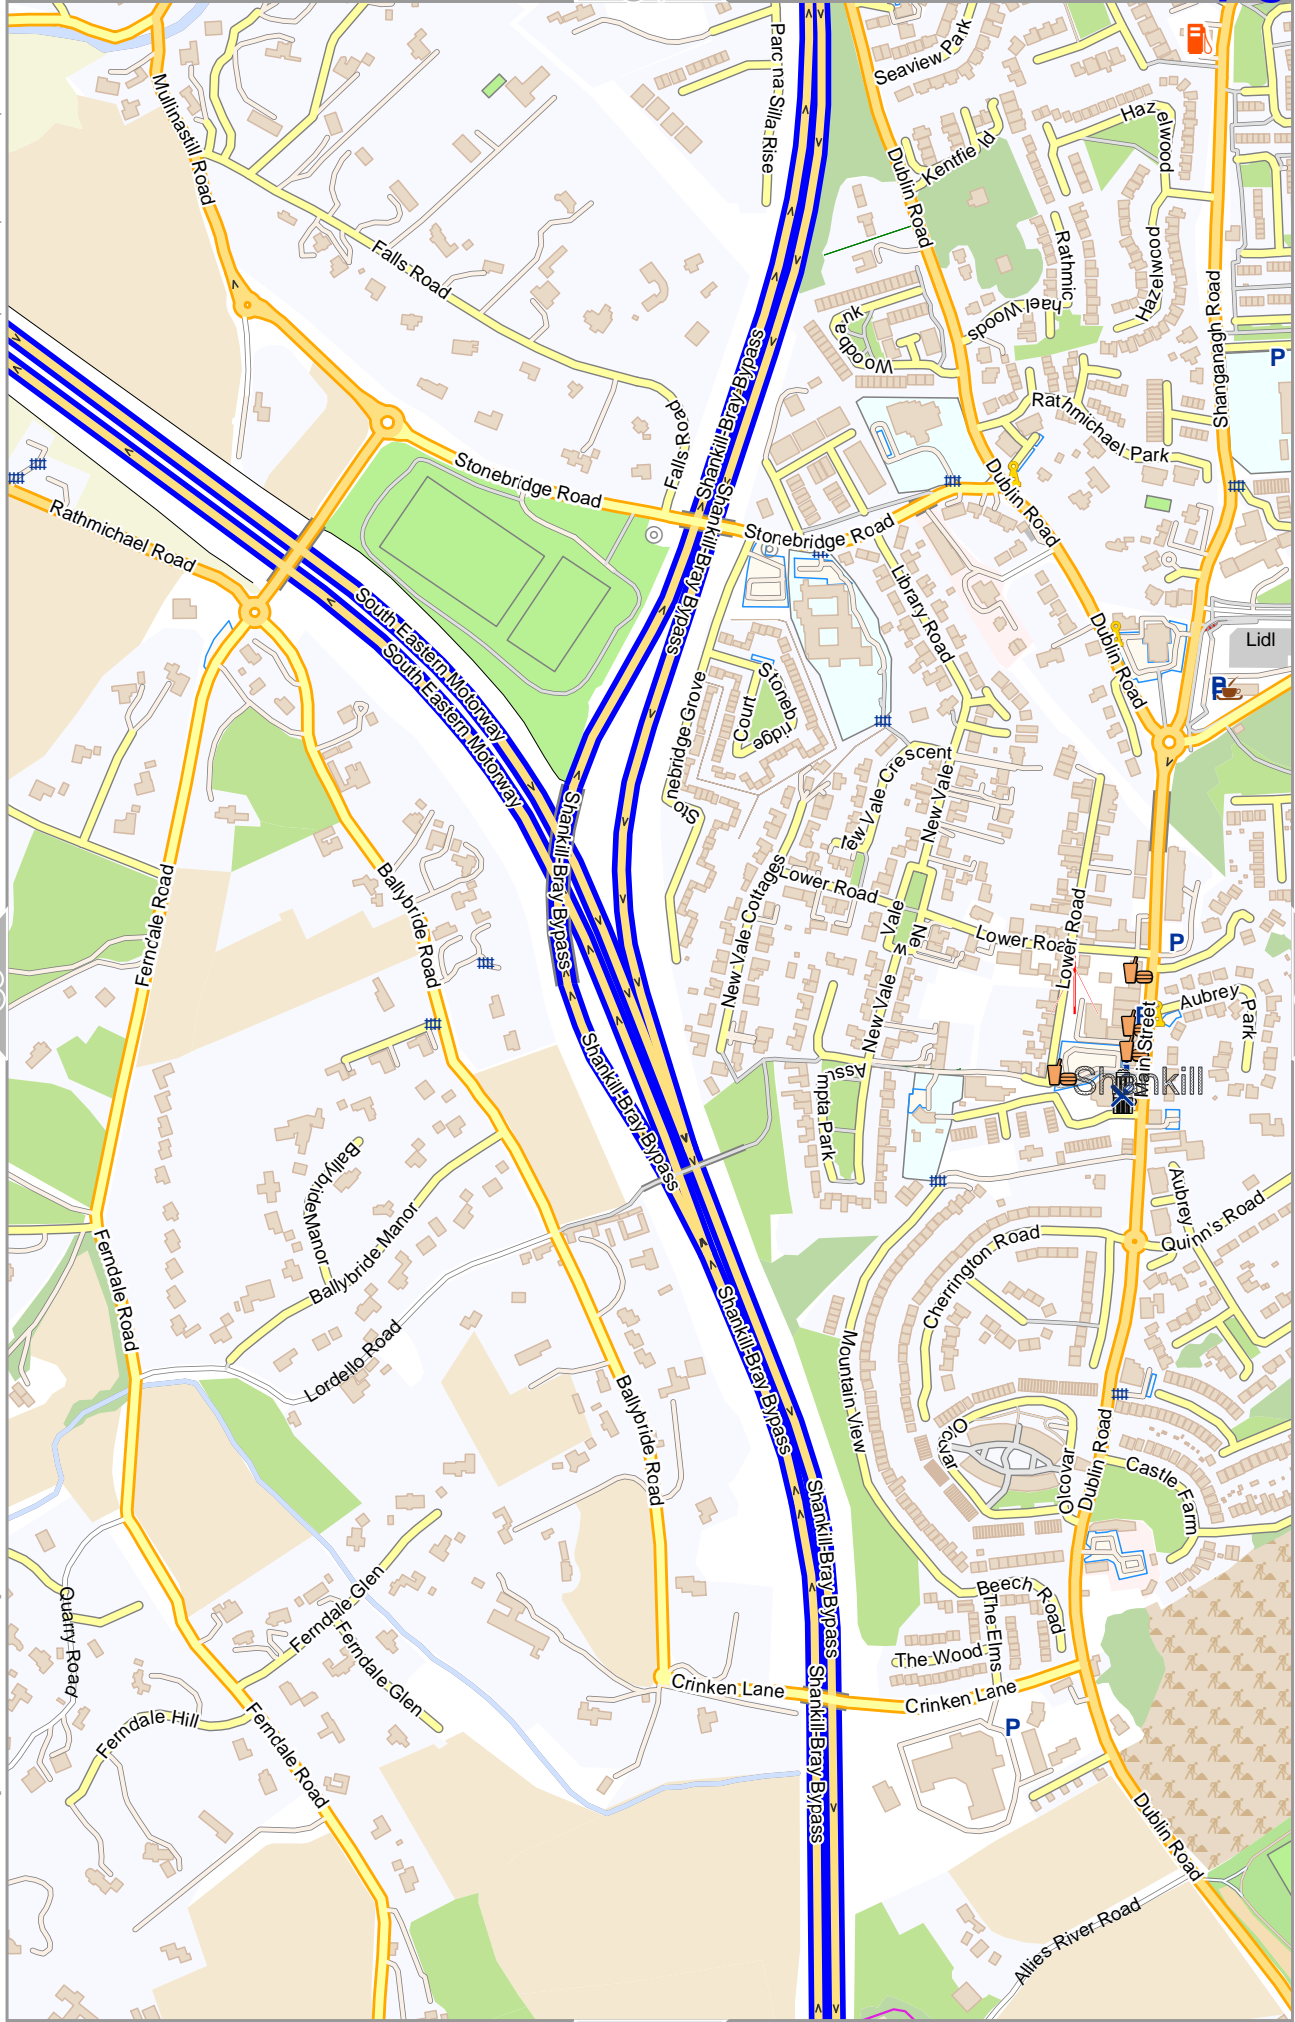

Map data © OpenStreetMap contributors

[lon -6.14099 lat 53.22182 [nom. scale = 1 / 75000