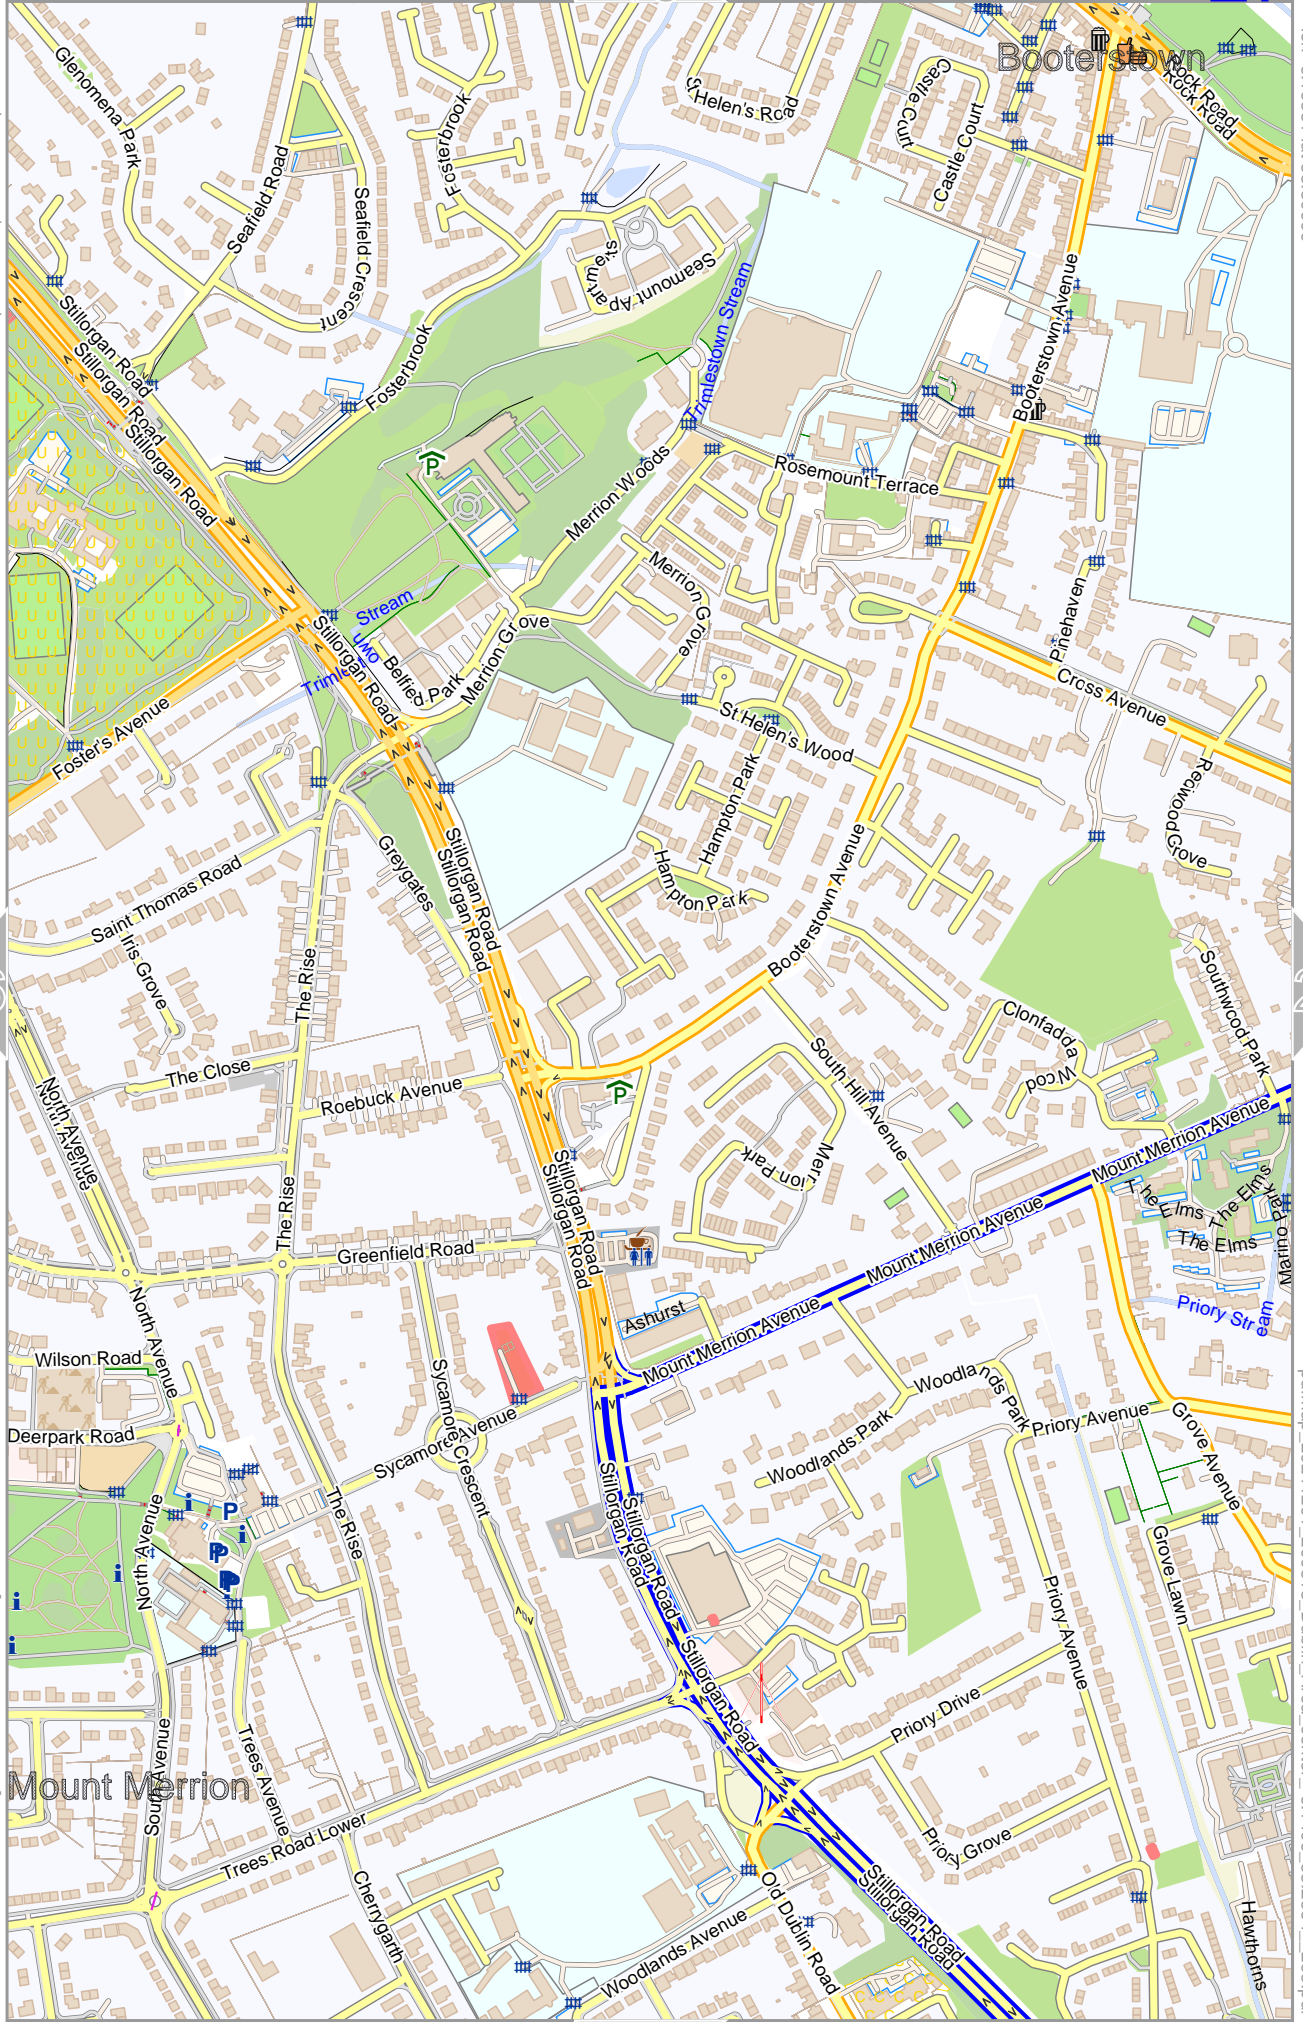

Map data © OpenStreetMap contributors

lon -6.19381 lat 53.30909

lon -6.21292 lat 53.29110 [nom. scale = 1 / 75000]

pdfmap_20241201_200813_Dublin_Area_center_-6.1409_53.2564_293.pdf

0 100 m 300 m

39