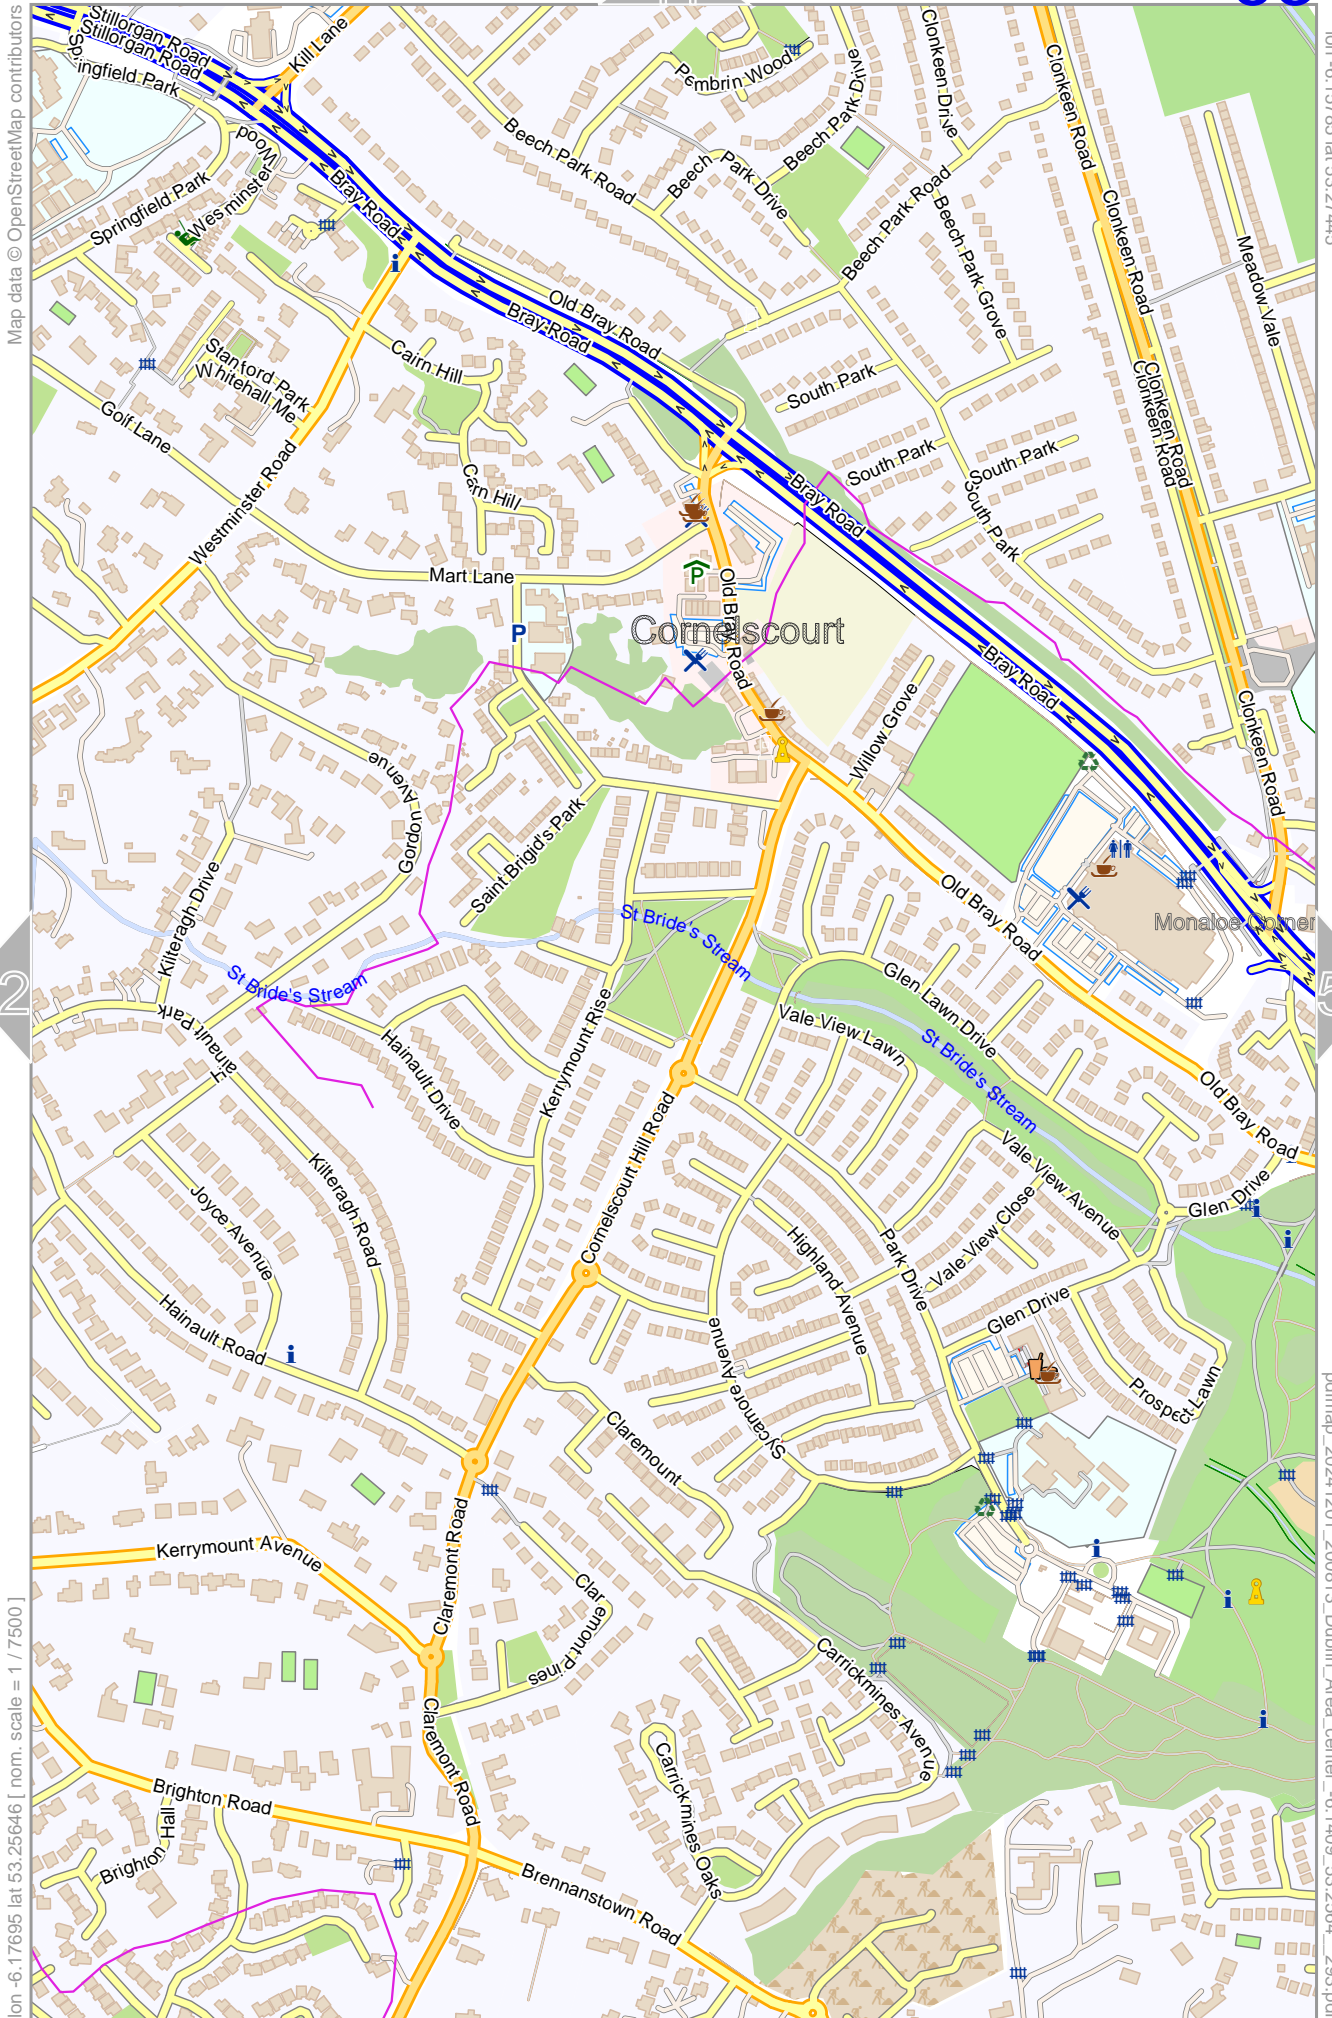

64

Map data © OpenStreetMap contributors

lon -6.17695 lat 53.25646 [nom. scale = 1 / 75000]

0 100 m 300 m

65

Map data © OpenStreetMap contributors

lon -6.13987 lat 53.27445

lon -6.15897 lat 53.25646 [nom. scale = 1 / 75000]