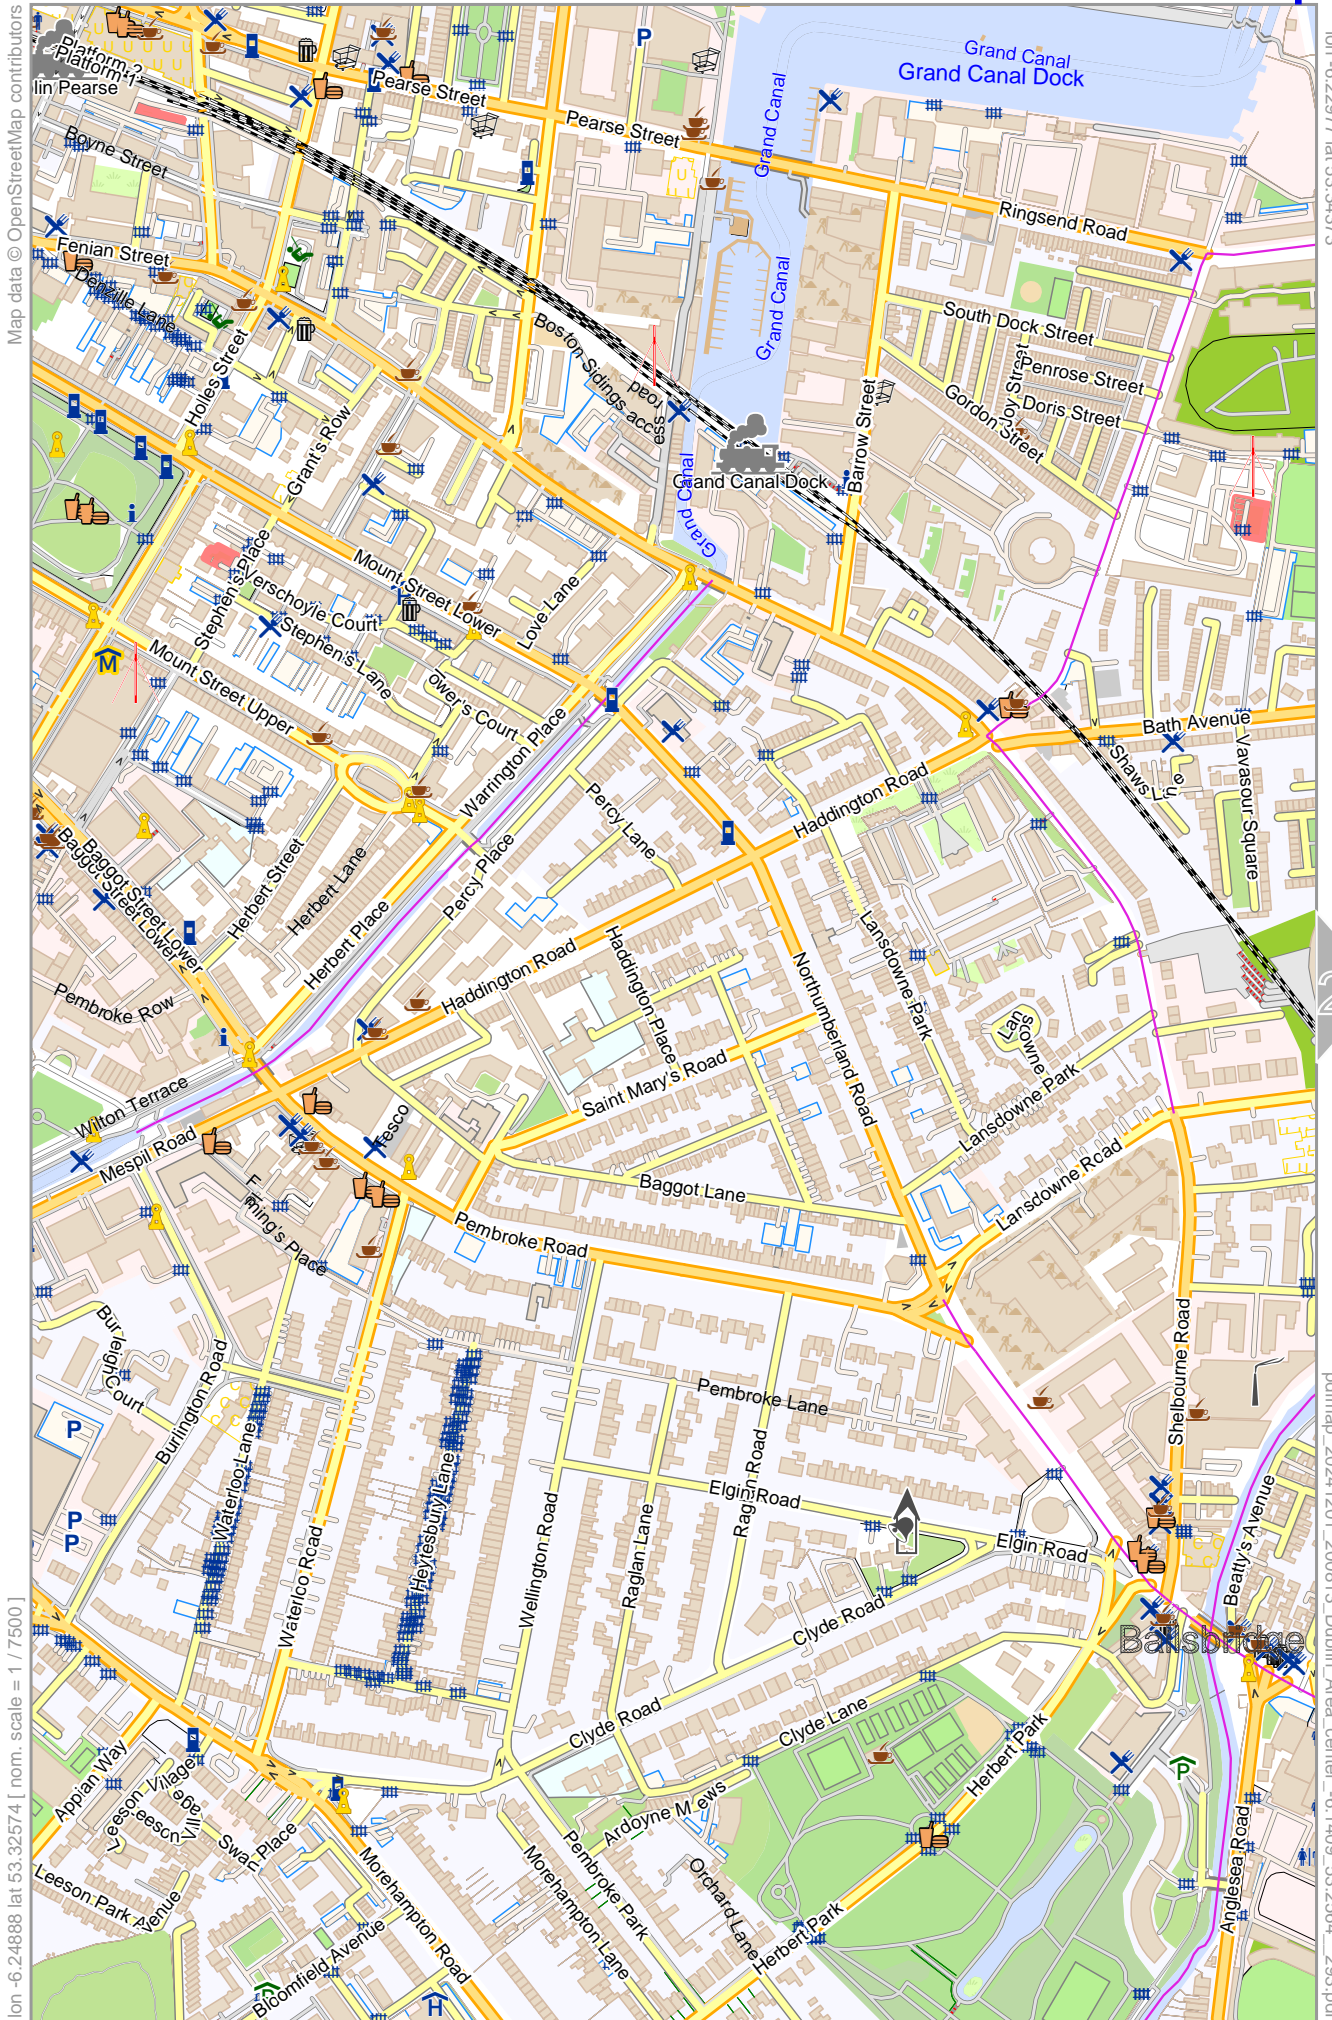

Dublin Area center

1

Map data © OpenStreetMap contributors

lon -6.24888 lat 53.32574 [nom. scale = 1 / 75000]

lon -6.22977 lat 53.34373

pdfmap_20241201_200813_Dublin_Area_center_-6.1409_53.2564_293.pdf

0 100 m 300 m