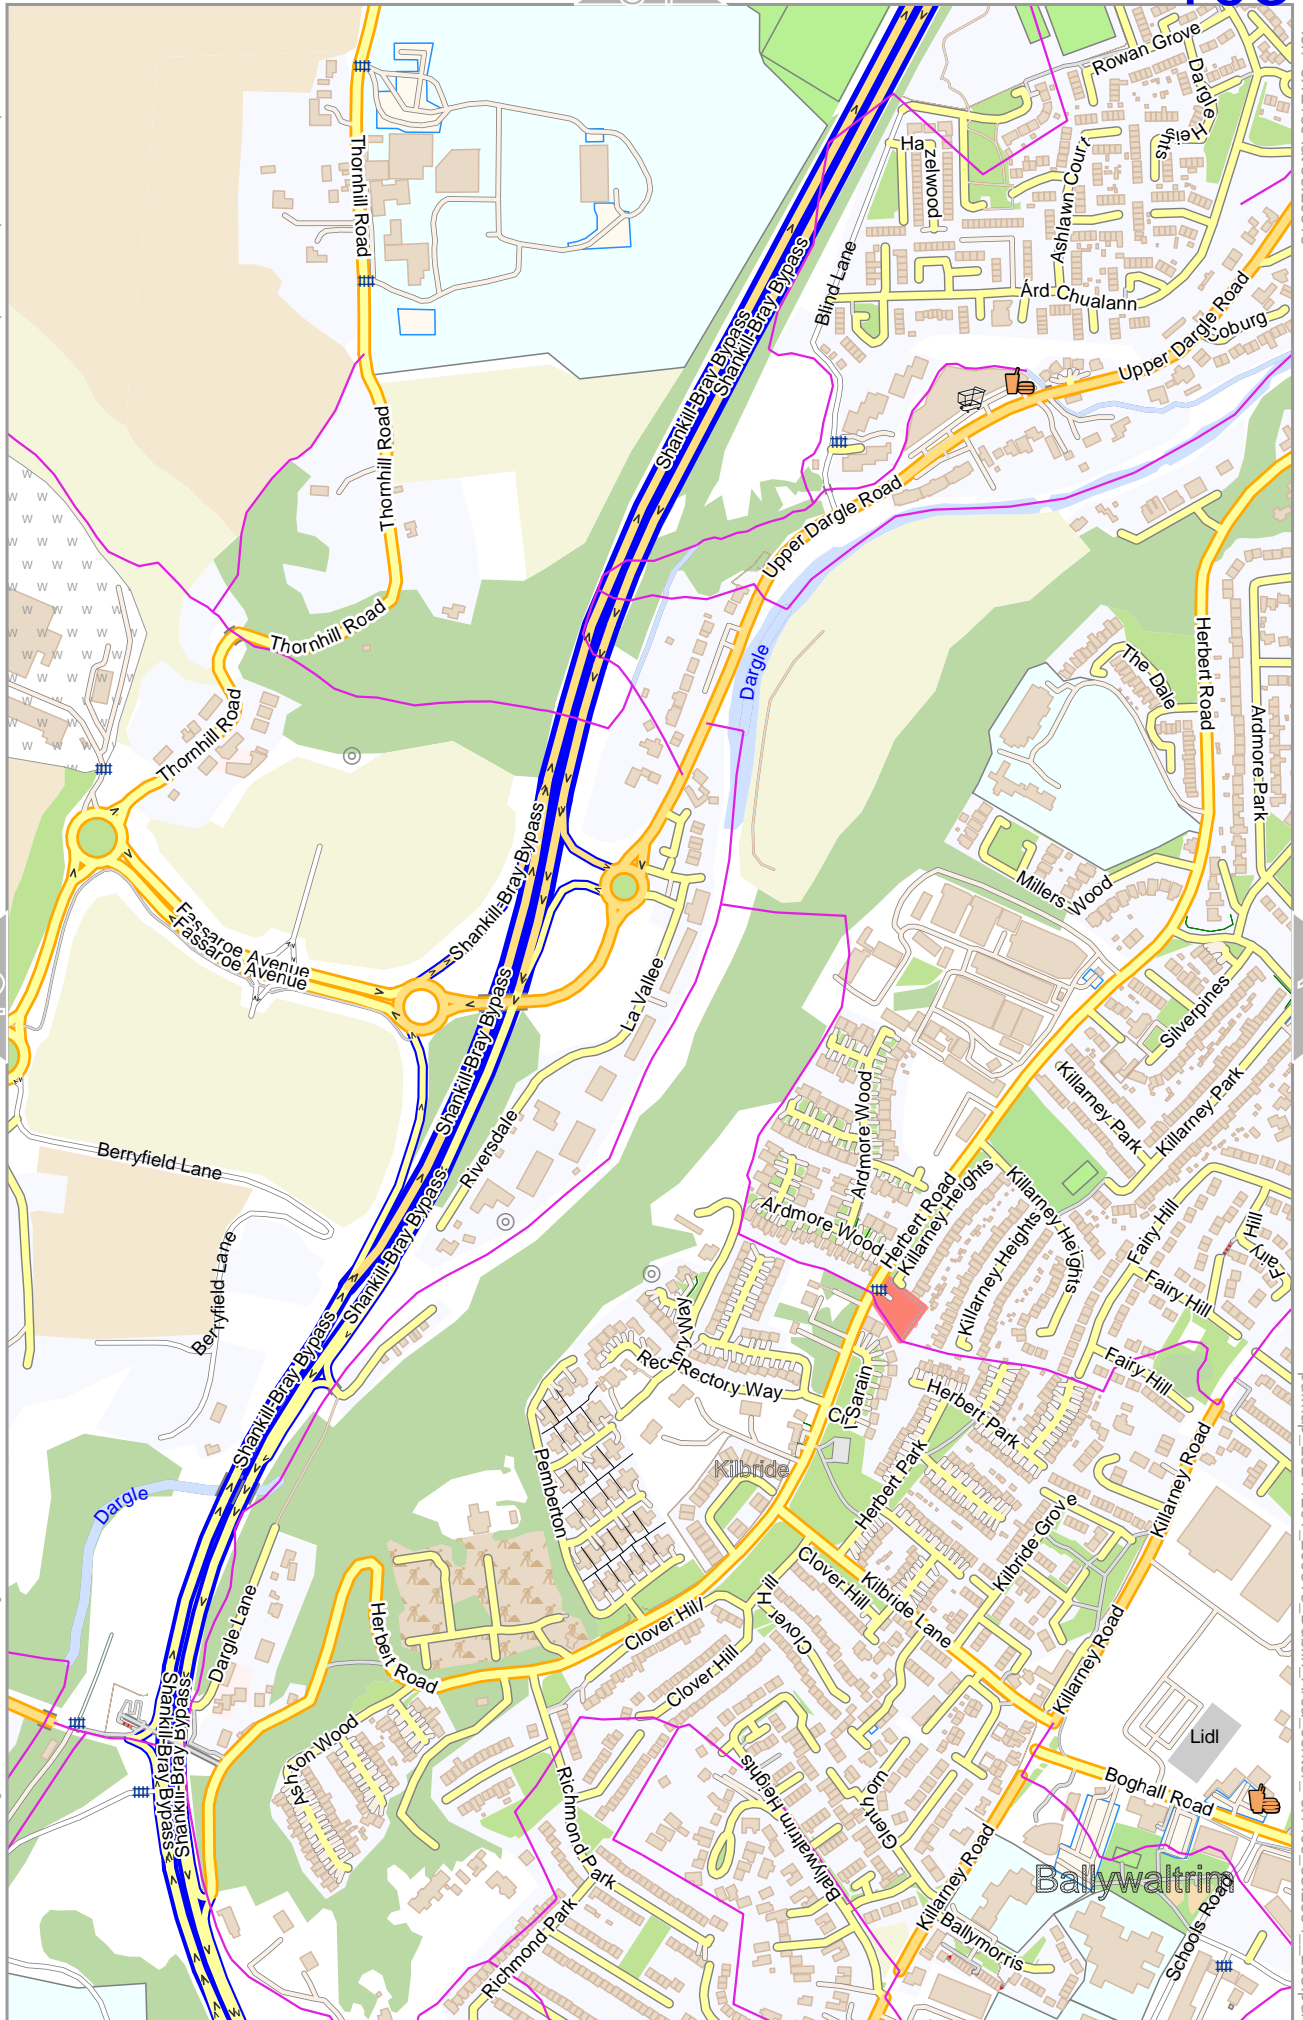

Map data © OpenStreetMap contributors

lon -6.12189 lat 53.20518

lon -6.14099 lat 53.18718 [nom. scale = 1 / 75000]

pdfmap_20241201_200813_Dublin_Area_center_-6.1409_53.2564_293.pdf