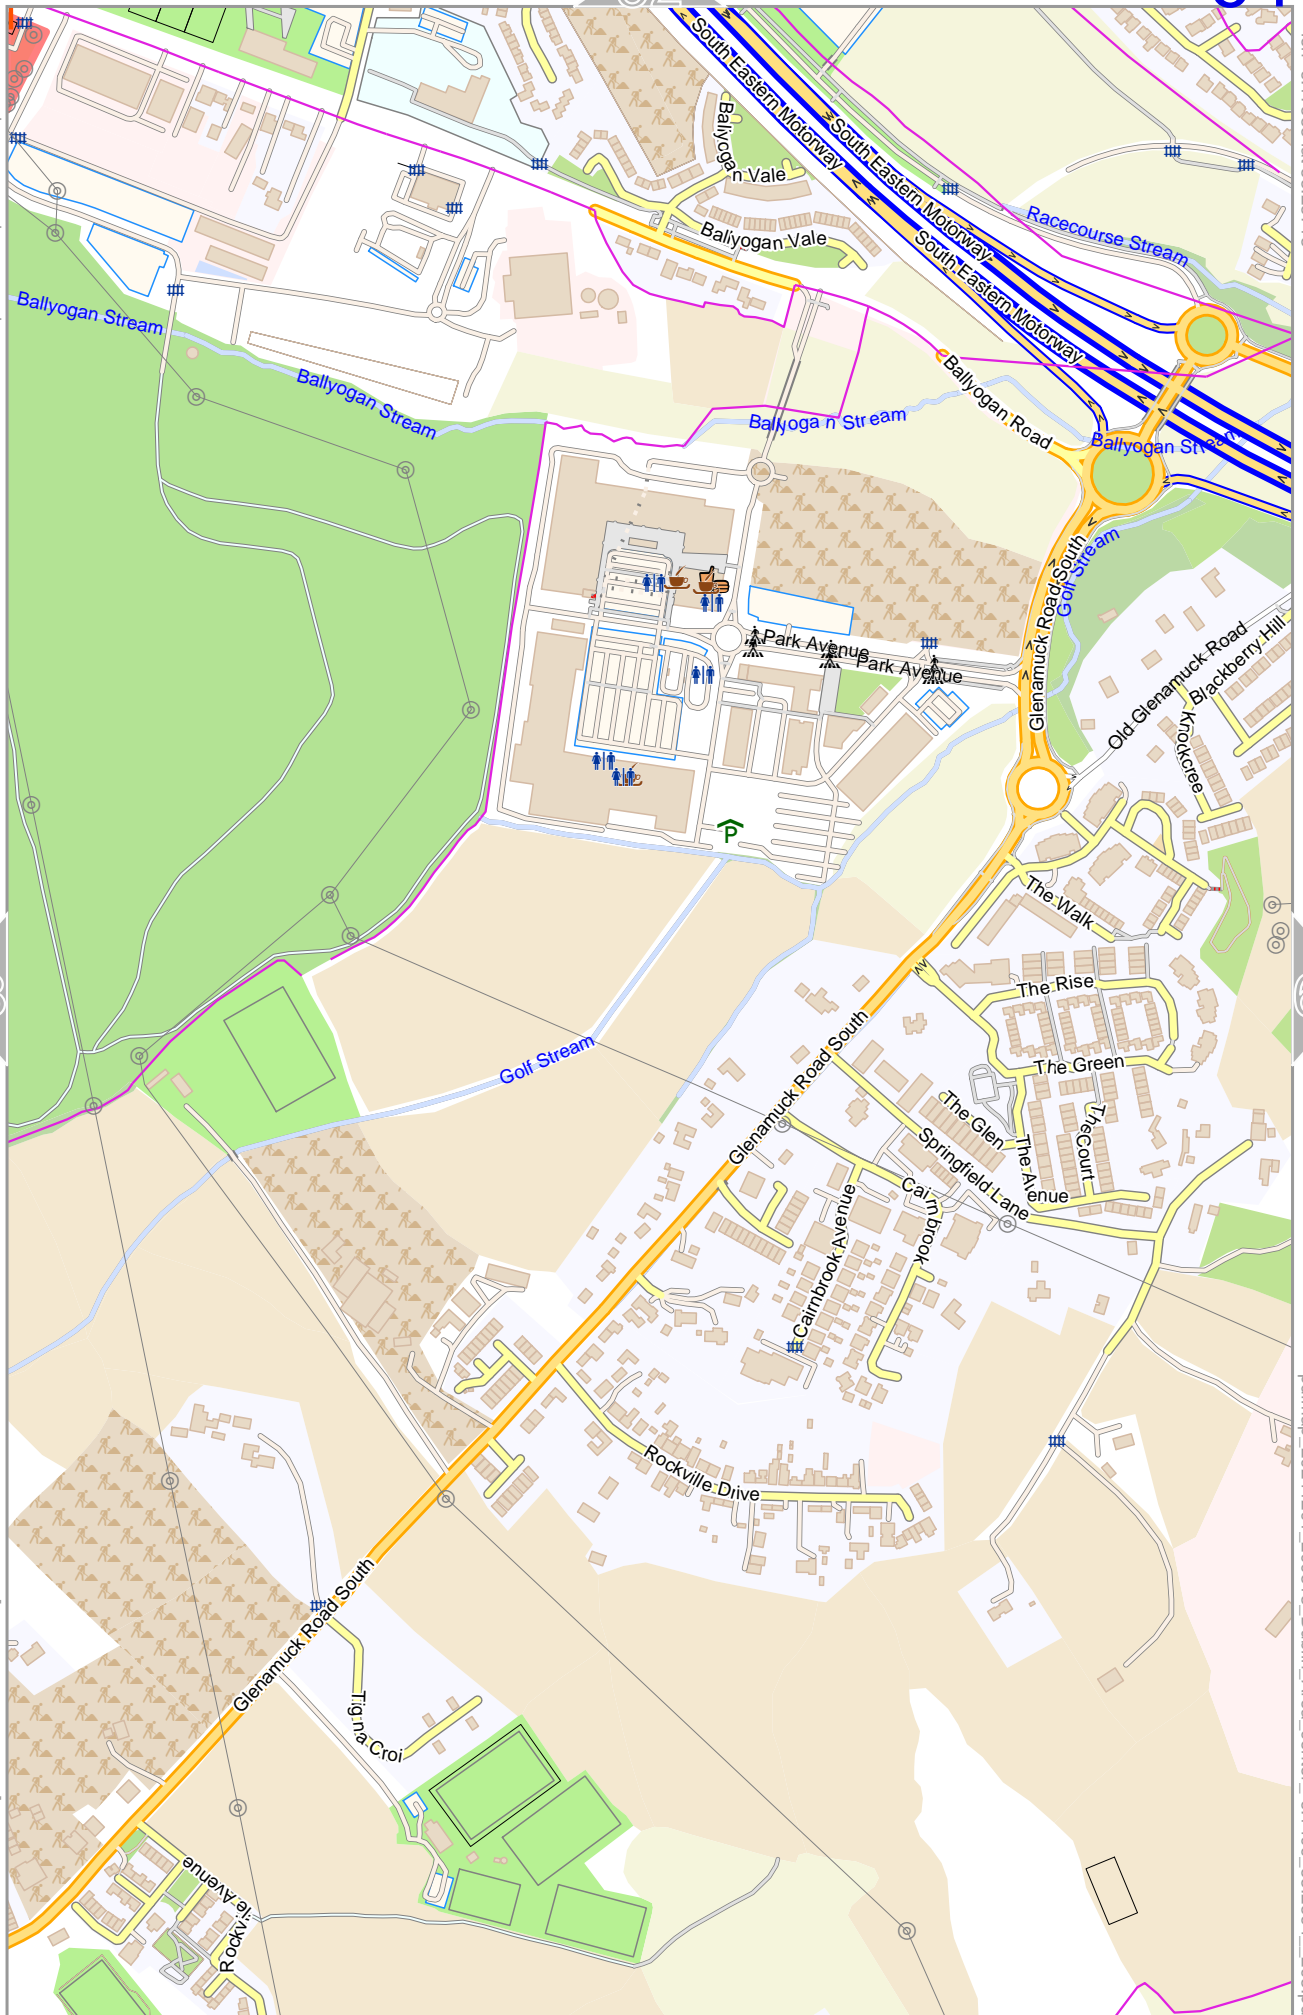

Dublin Area center

64

lon -6.17583 lat 53.25713

Map data © OpenStreetMap contributors

lon -6.19493 lat 53.23914 [nom. scale = 1 / 7500]

pdfmap_20241201_200813_Dublin_Area_center_-6.1409_53.2564_293.pdf

0 100 m 300 m

76