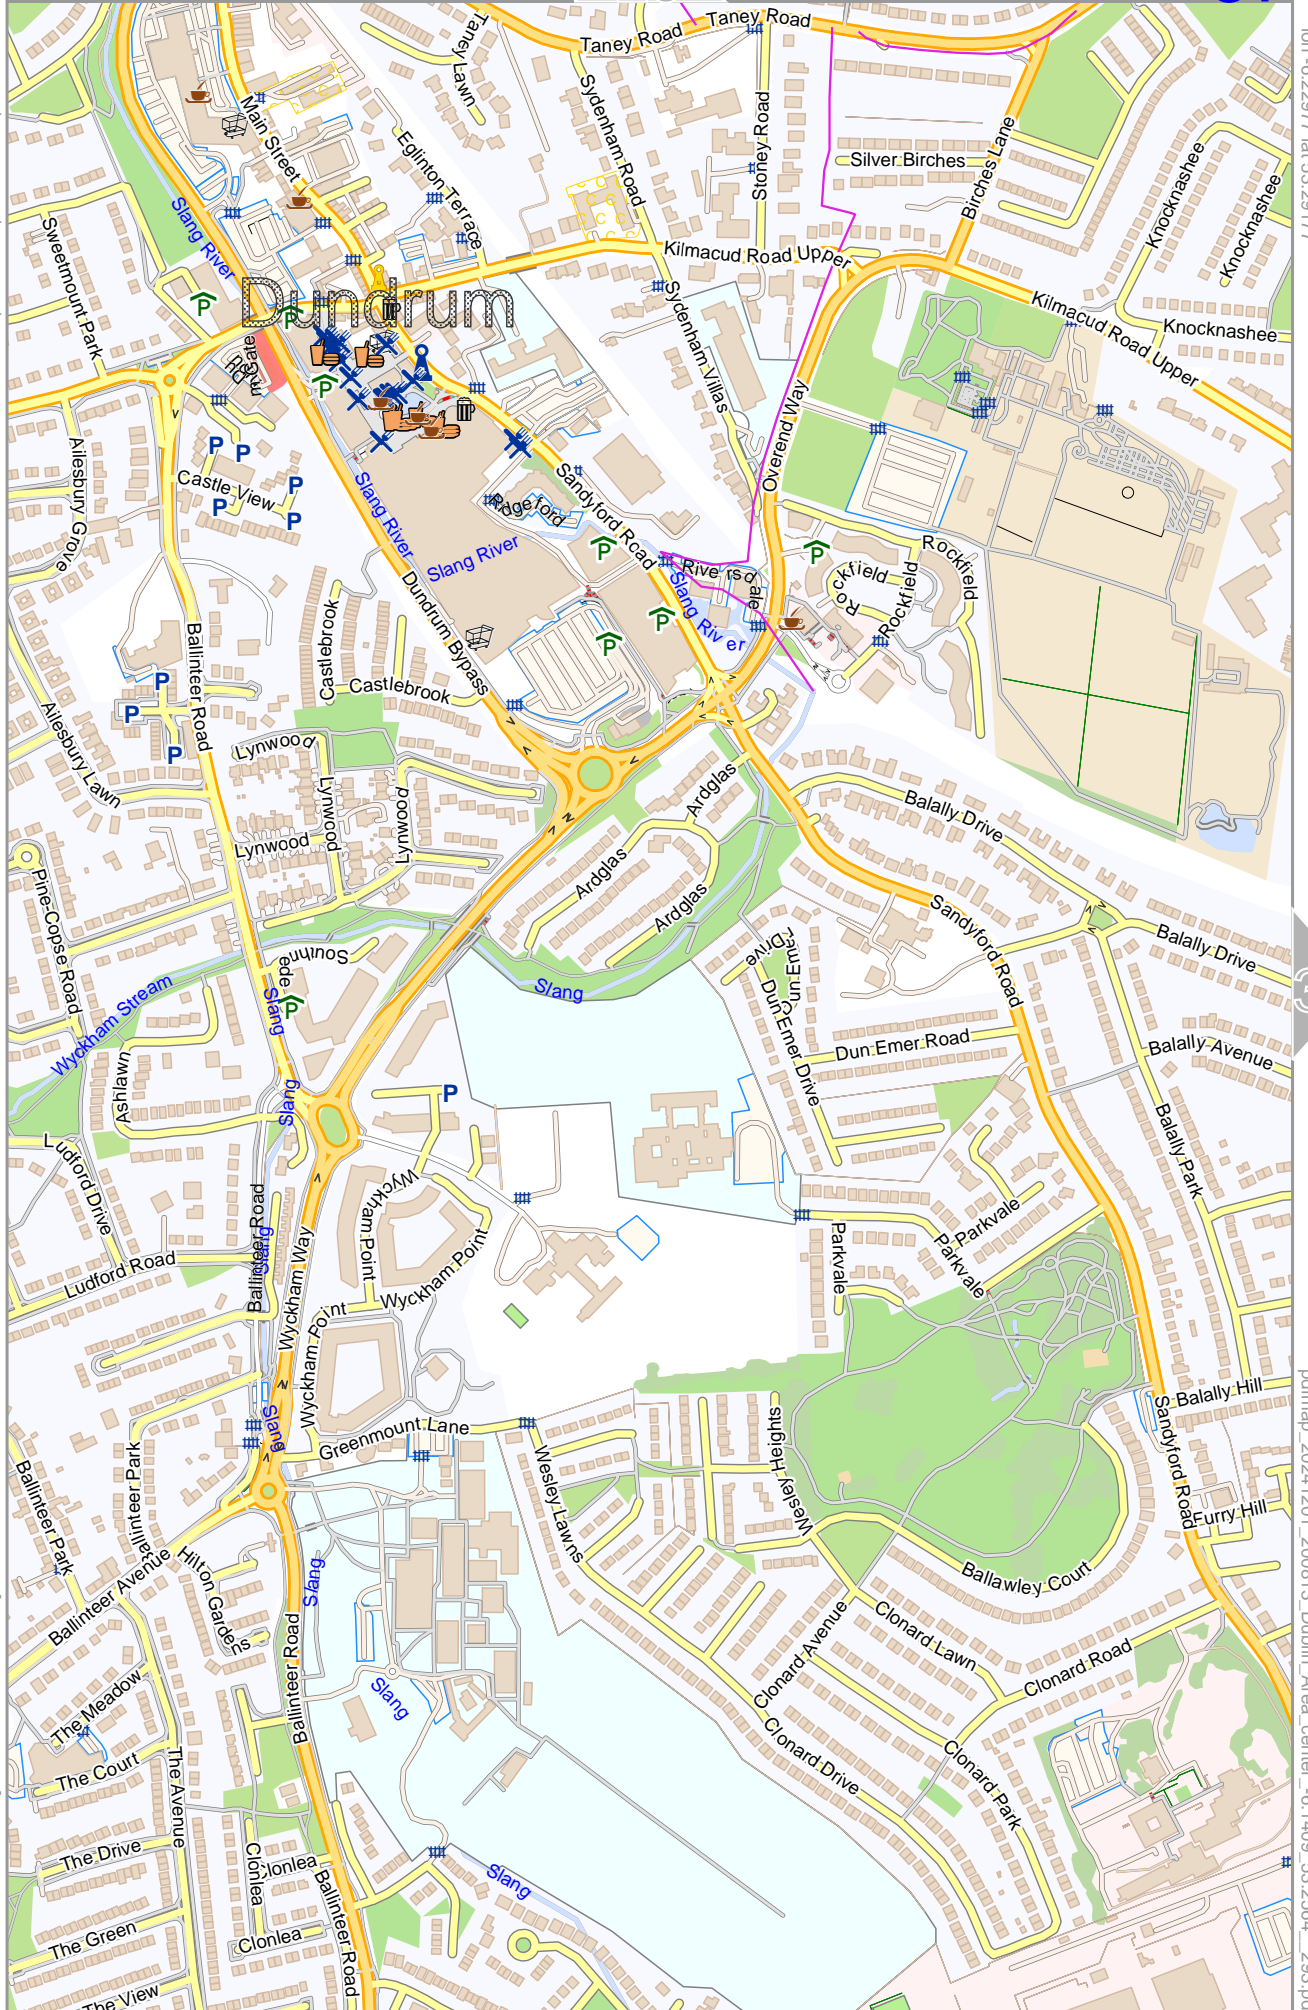

0 100 m 300 m

Map data © OpenStreetMap contributors

lon -6.24888 lat 53.27378 [nom. scale = 1 / 75000]

lon -6.22977 lat 53.29177

pdfmap_20241201_200813_Dublin_Area_center_-6.1409_53.2564_293.pdf

Map data © OpenStreetMap contributors