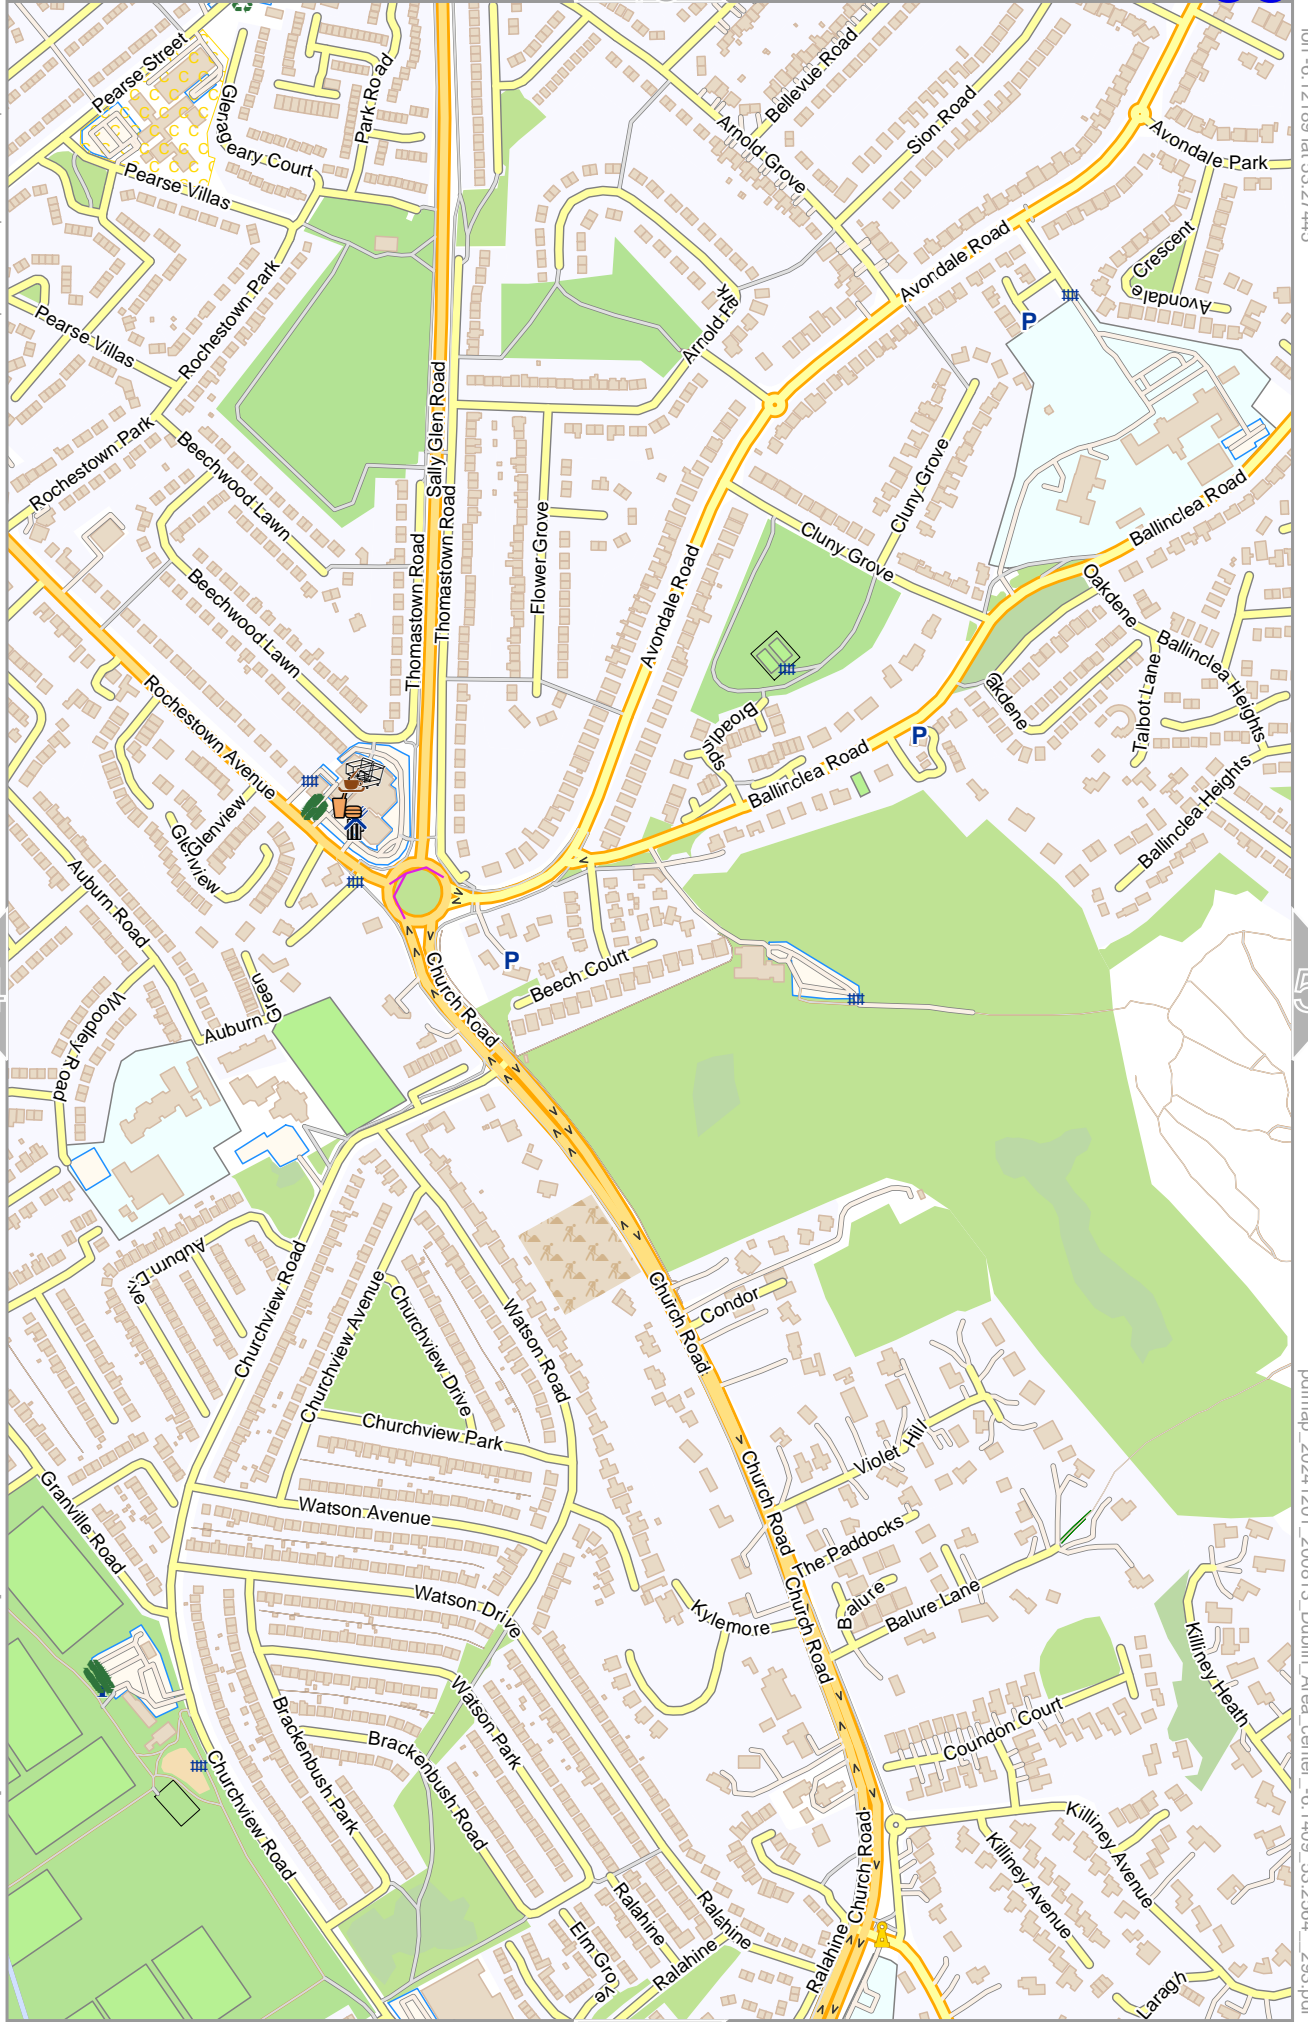

Map data © OpenStreetMap contributors

lon -6.12189 lat 53.27445

lon -6.14099 lat 53.25646 [nom. scale = 1 / 75000]

pdfmap_20241201_200813_Dublin_Area_center_-6.1409_53.2564_293.pdf

0 100 m 300 m