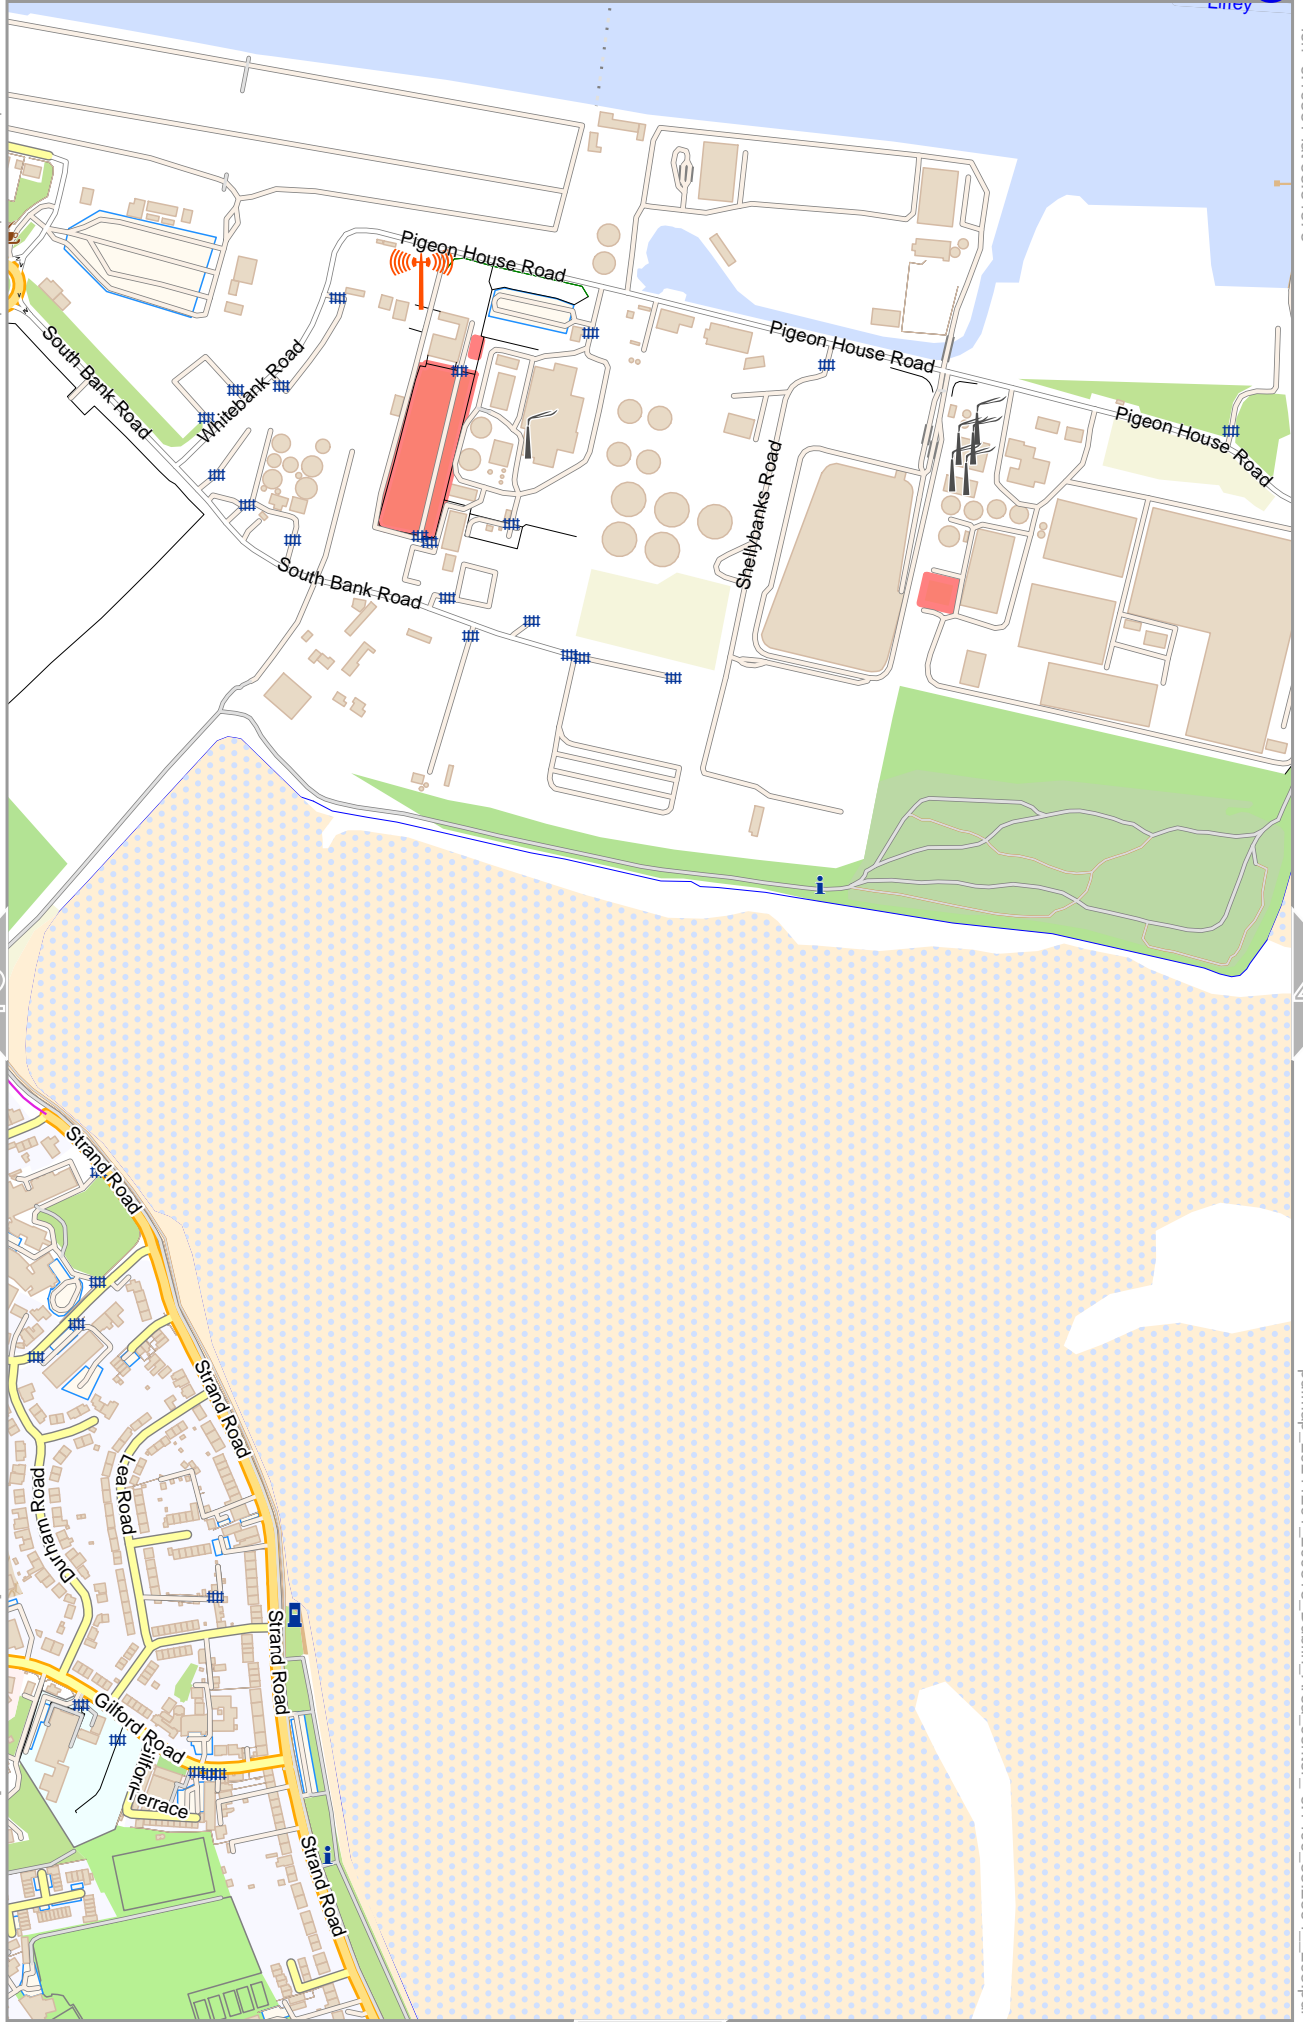

Map data © OpenStreetMap contributors

lon -6.19381 lat 53.34373

lon -6.21292 lat 53.32574 [nom. scale = 1 / 7500]

pdfmap_20241201_200813_Dublin_Area_center_-6.1409_53.2564_293.pdf

0 100 m 300 m