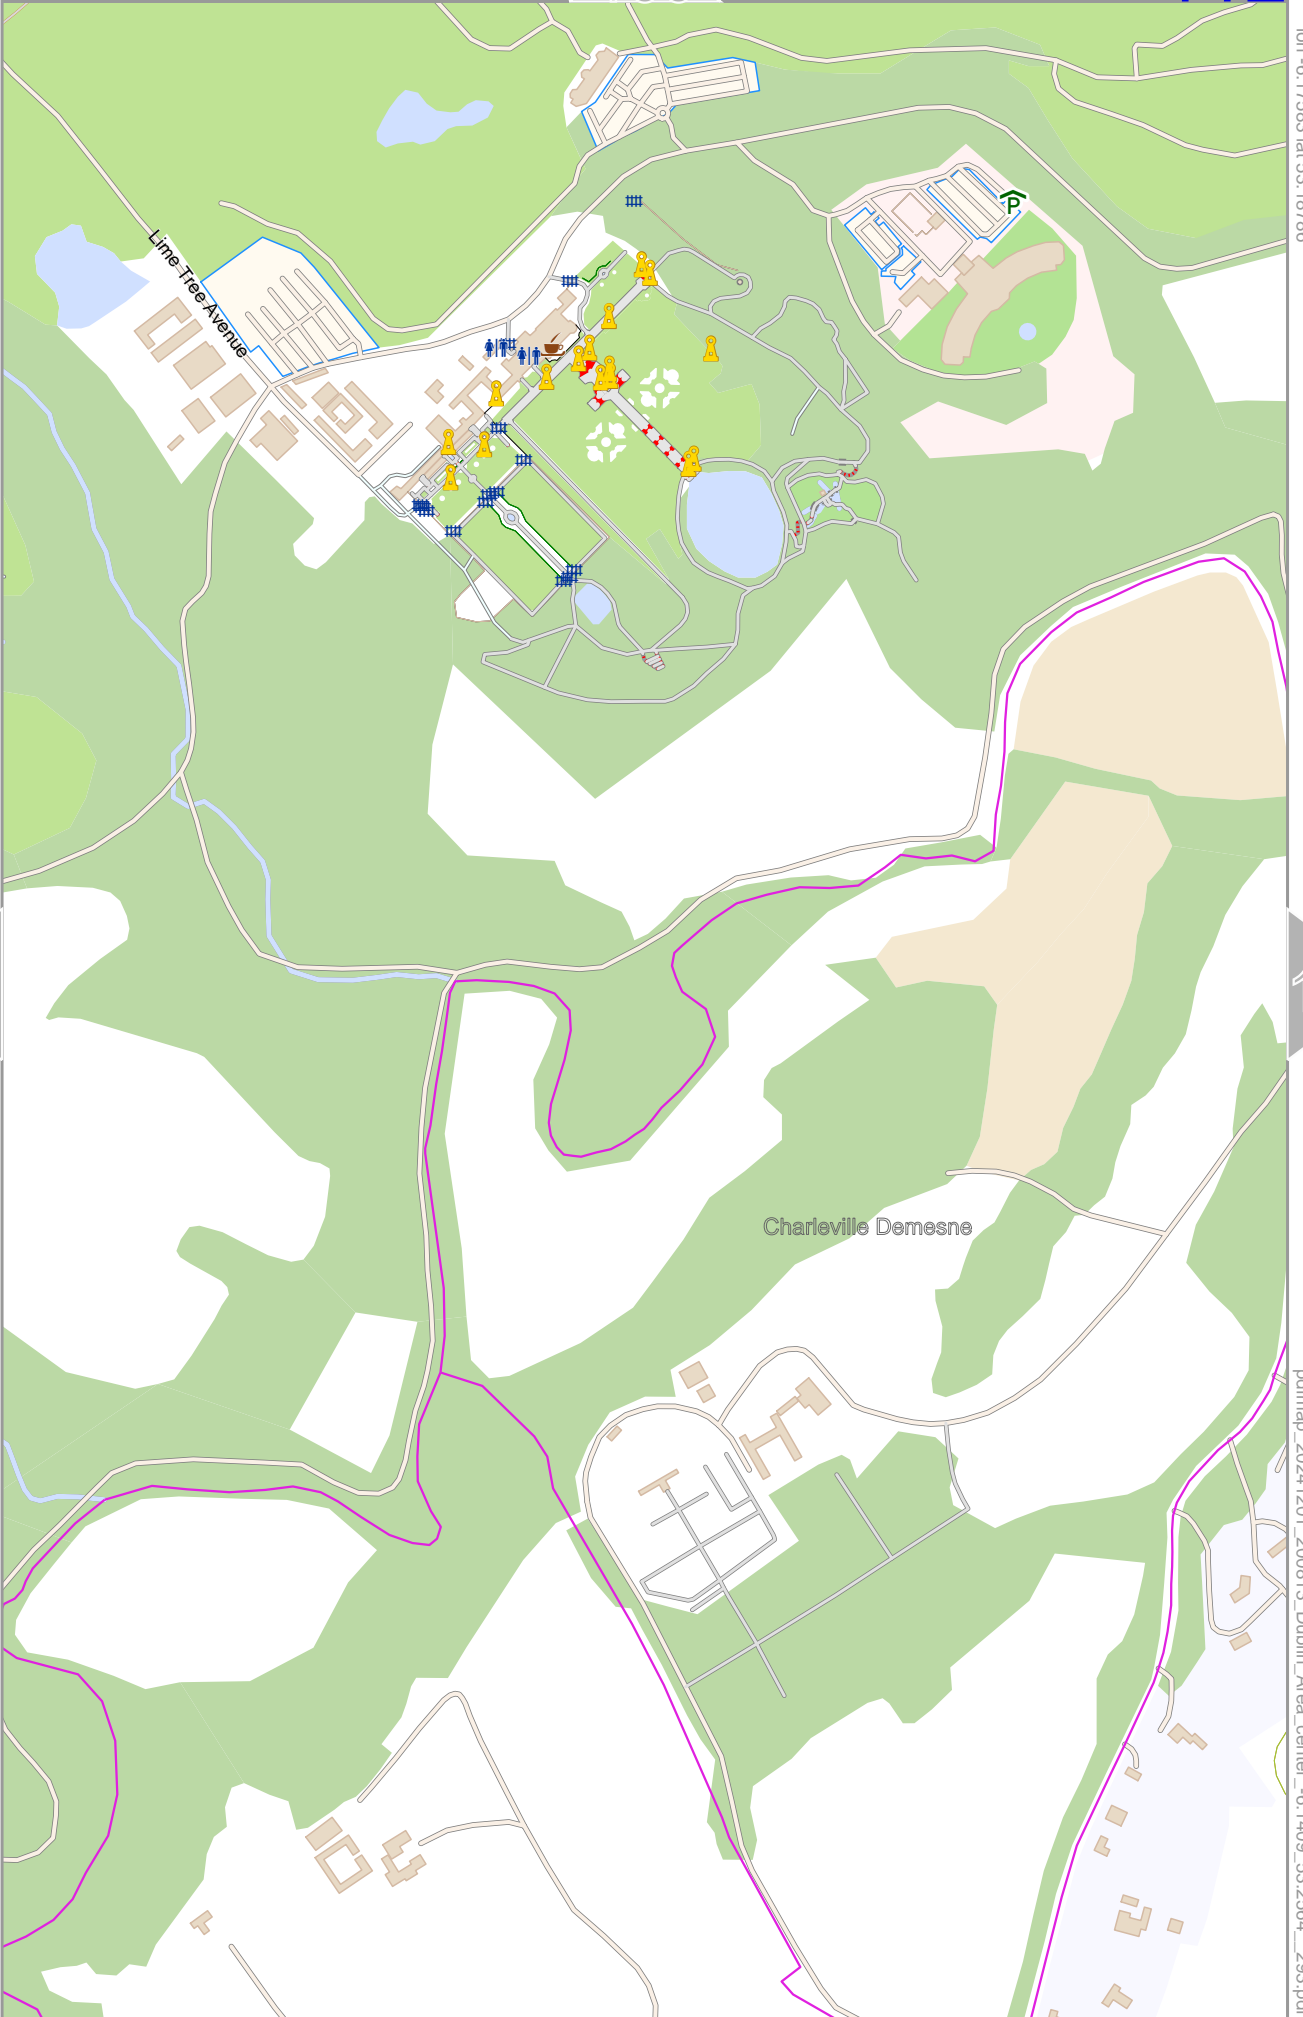

lon -6.19381 lat 53.18786

lon -6.21292 lat 53.16986 [nom. scale = 1 / 7500]

pdfmap_20241201_200813_Dublin_Area_center_-6.1409_53.2564_293.pdf

0 100 m 300 m

Map data © OpenStreetMap contributors

lon -6.17583 lat 53.18766