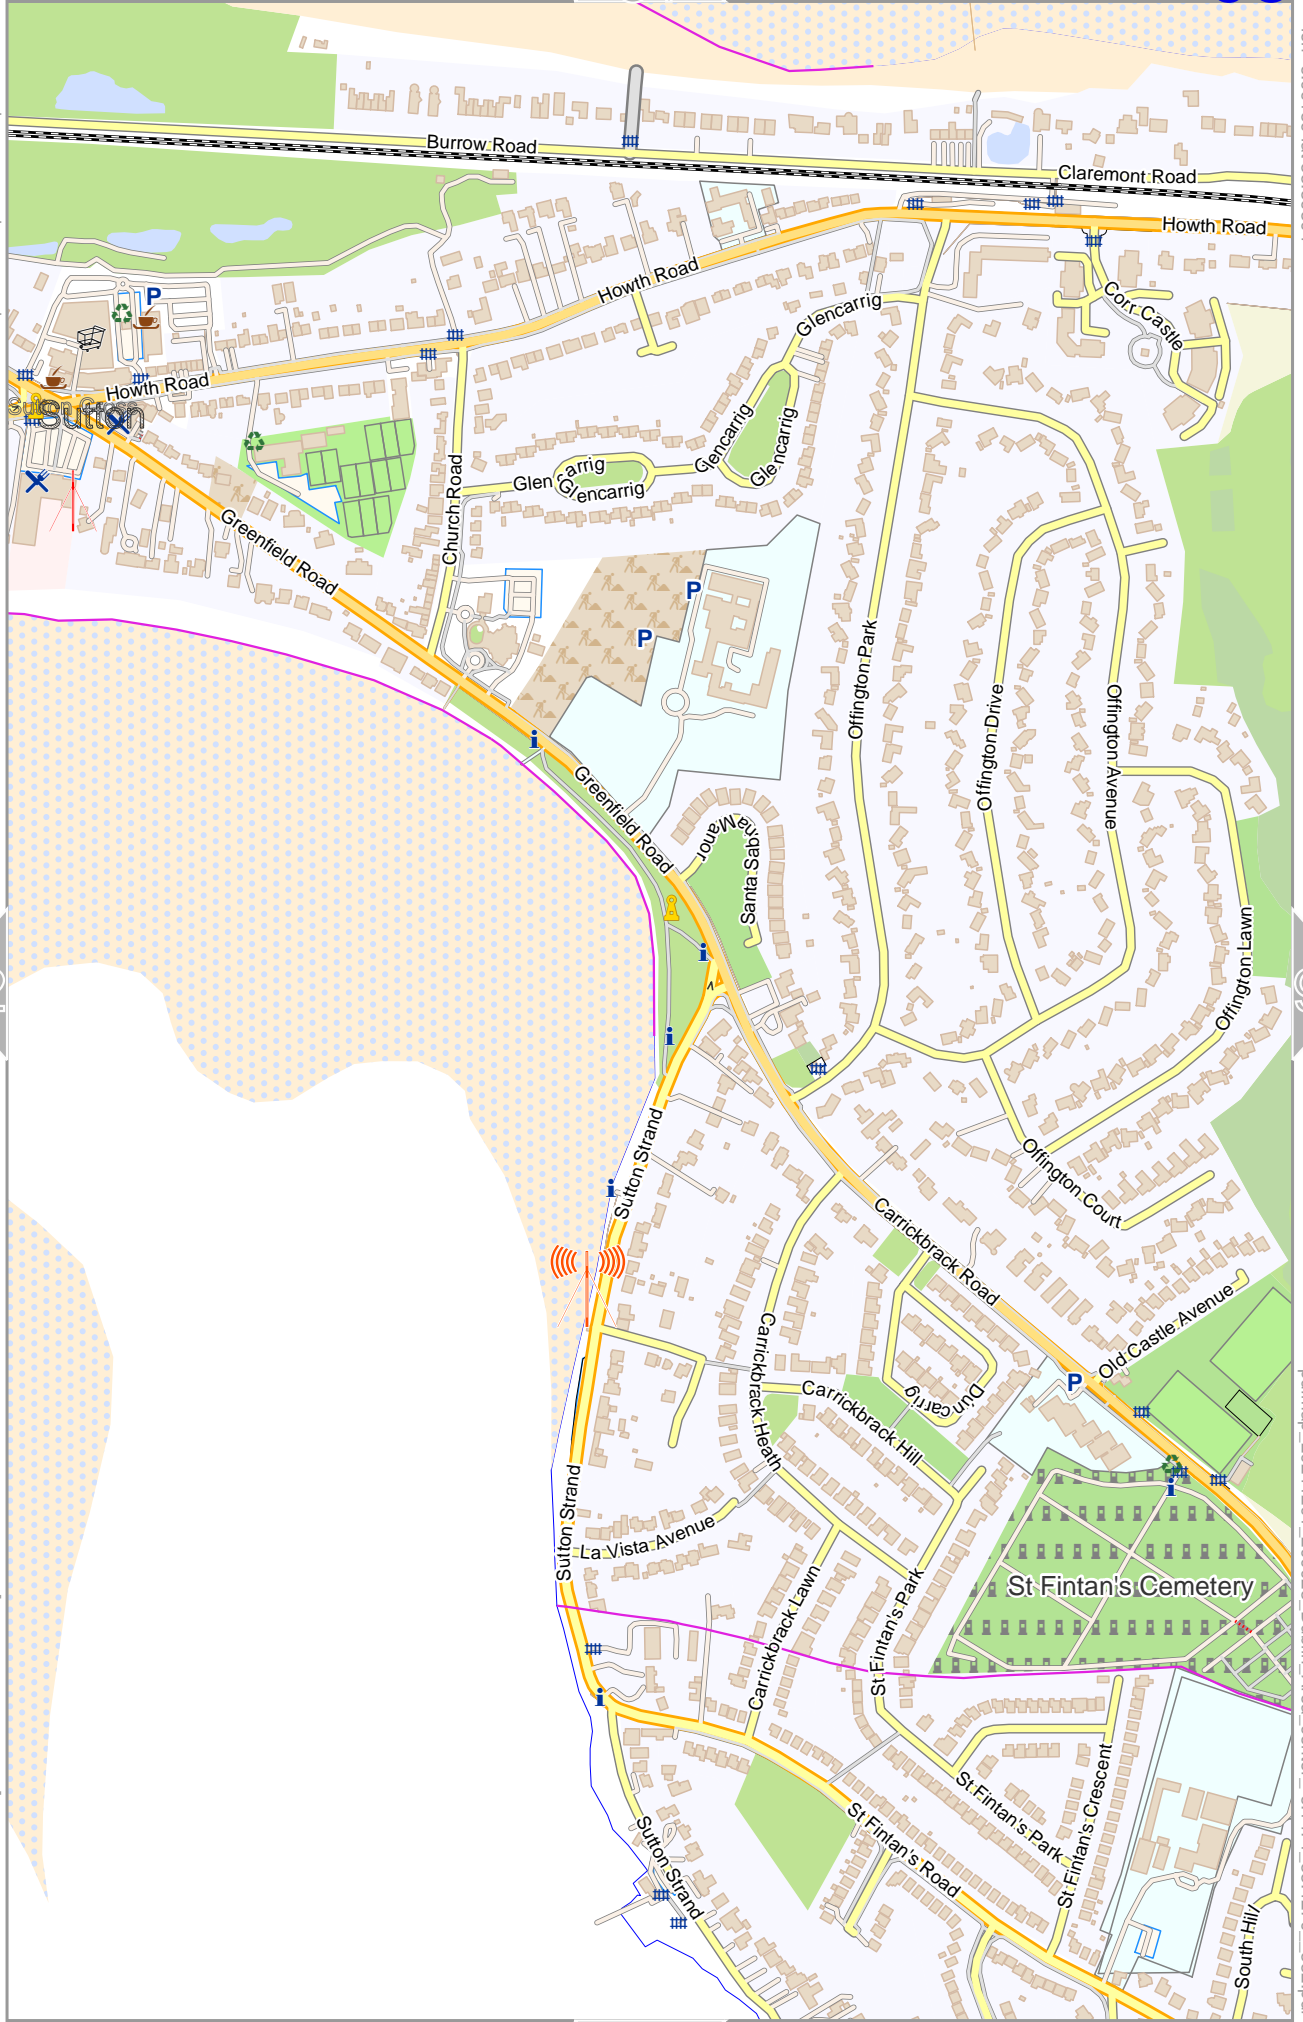

Map data © OpenStreetMap contributors

lon -6.09189 lat 53.39304

92

94

lon -6.11107 lat 53.37504 [nom. scale = 1 / 7500]

pdfmap_20241201_200023_Dublin_Area_center_-6.1471_53.4270_332.pdf

0 100 m 300 m

105