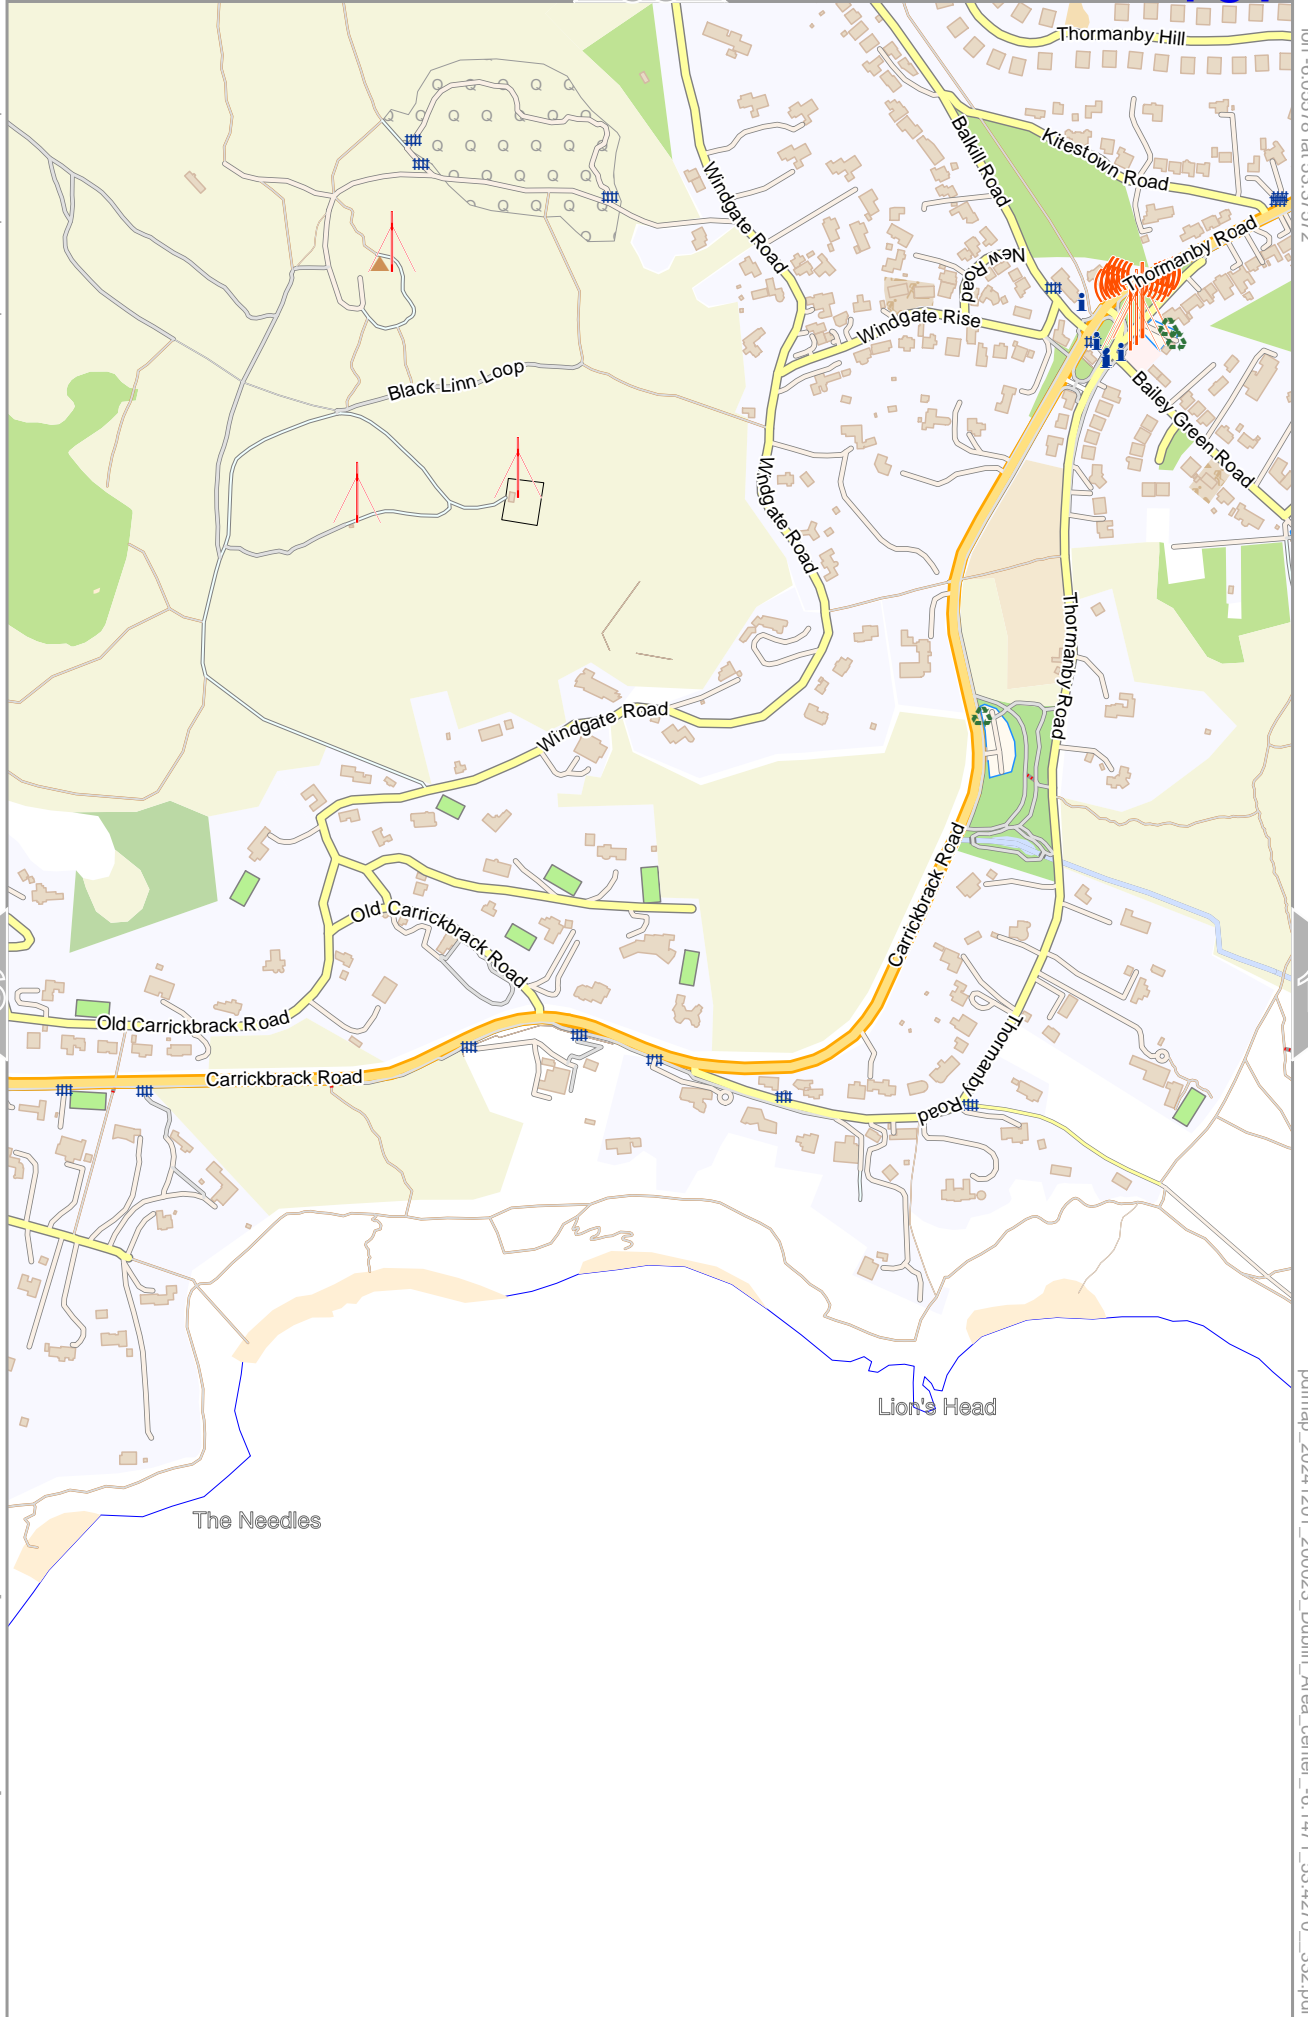

Map data © OpenStreetMap contributors

lon -6:05578 lat 53:37572

lon -6:07496 lat 53:35773 [nom. scale = 1 / 7500]

pdfmap_20241201_200023_Dublin_Area_center_-6:1471_53:4270_332.pdf

0 100 m 300 m