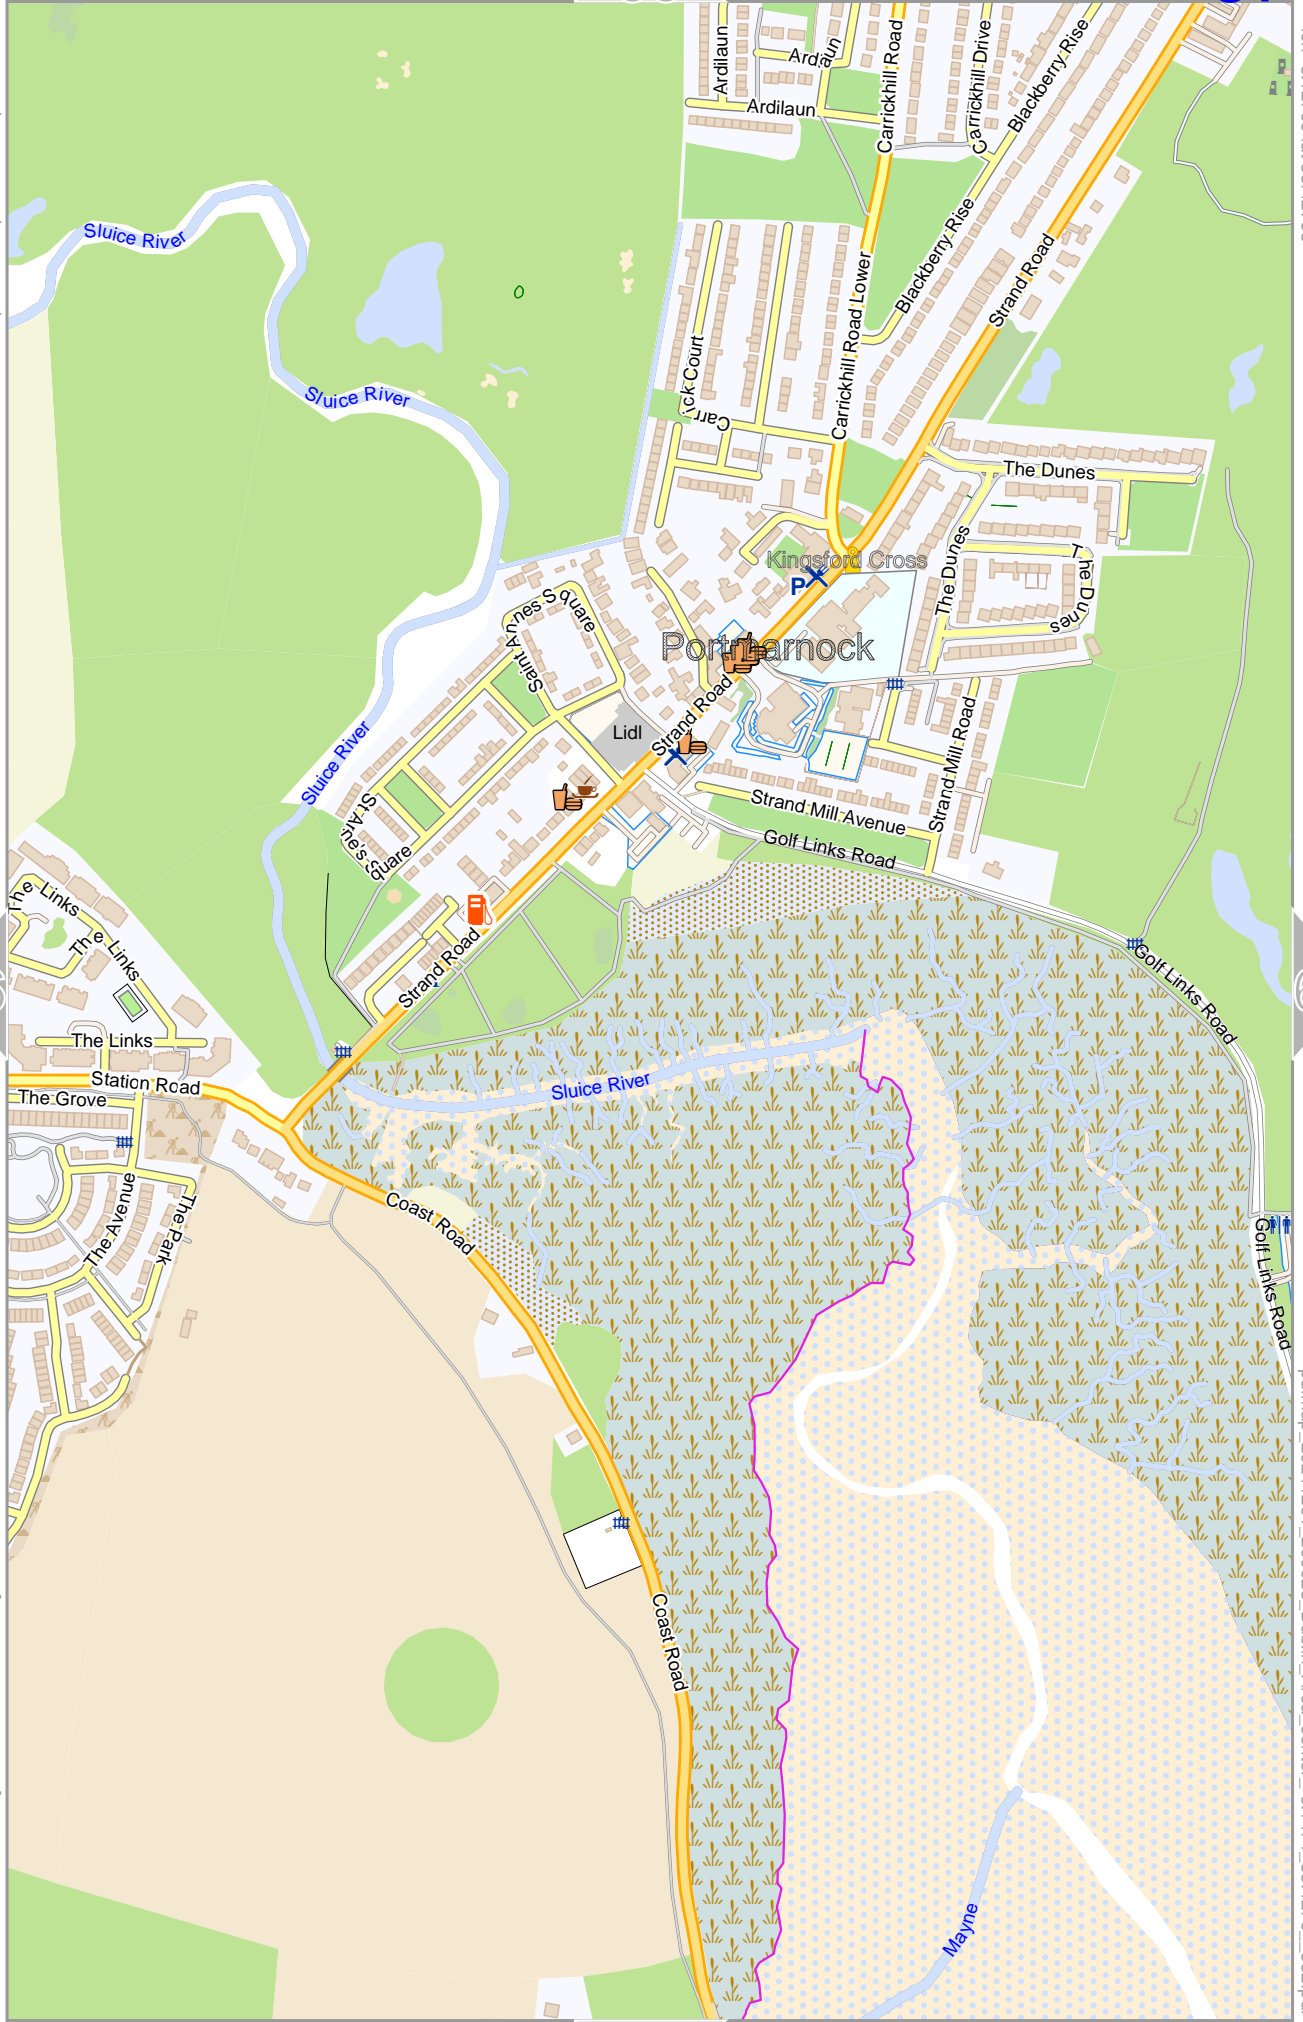

Map data © OpenStreetMap contributors

lon -6.12799 lat 53.42768

lon -6.14717 lat 53.40968 [nom. scale = 1 / 7500]

pdfmap_20241201_200023_Dublin_Area_center_-6.1471_53.4270_332.pdf

0 100 m 300 m