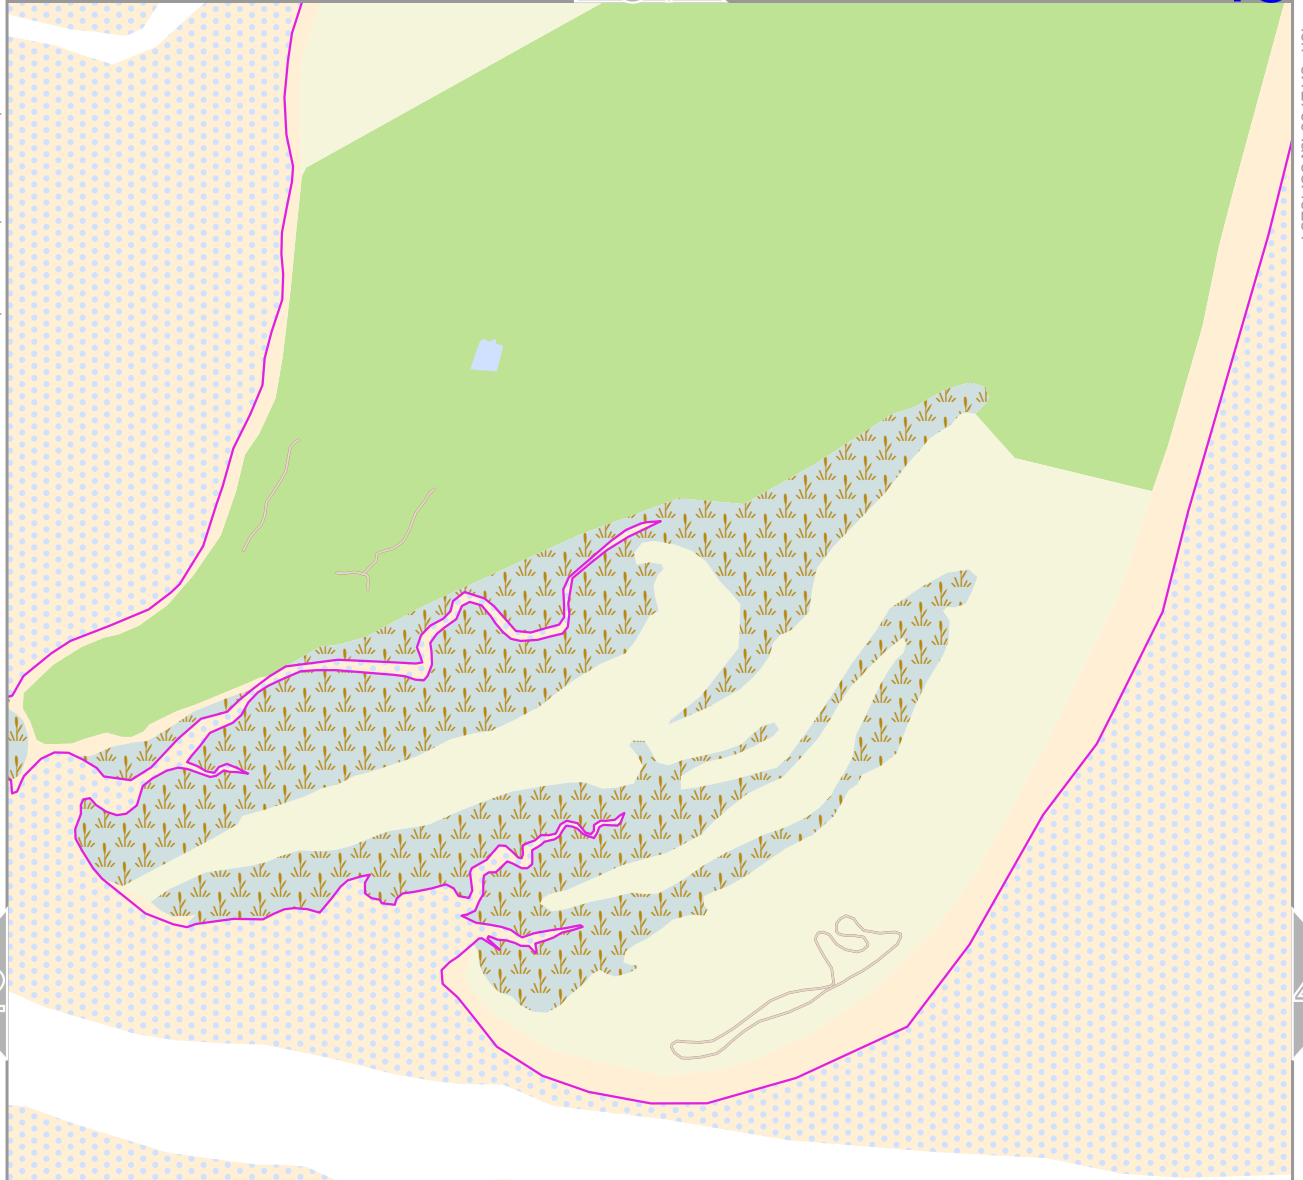

Map data © OpenStreetMap contributors

lon -6.12799 lat 53.48231

42

44