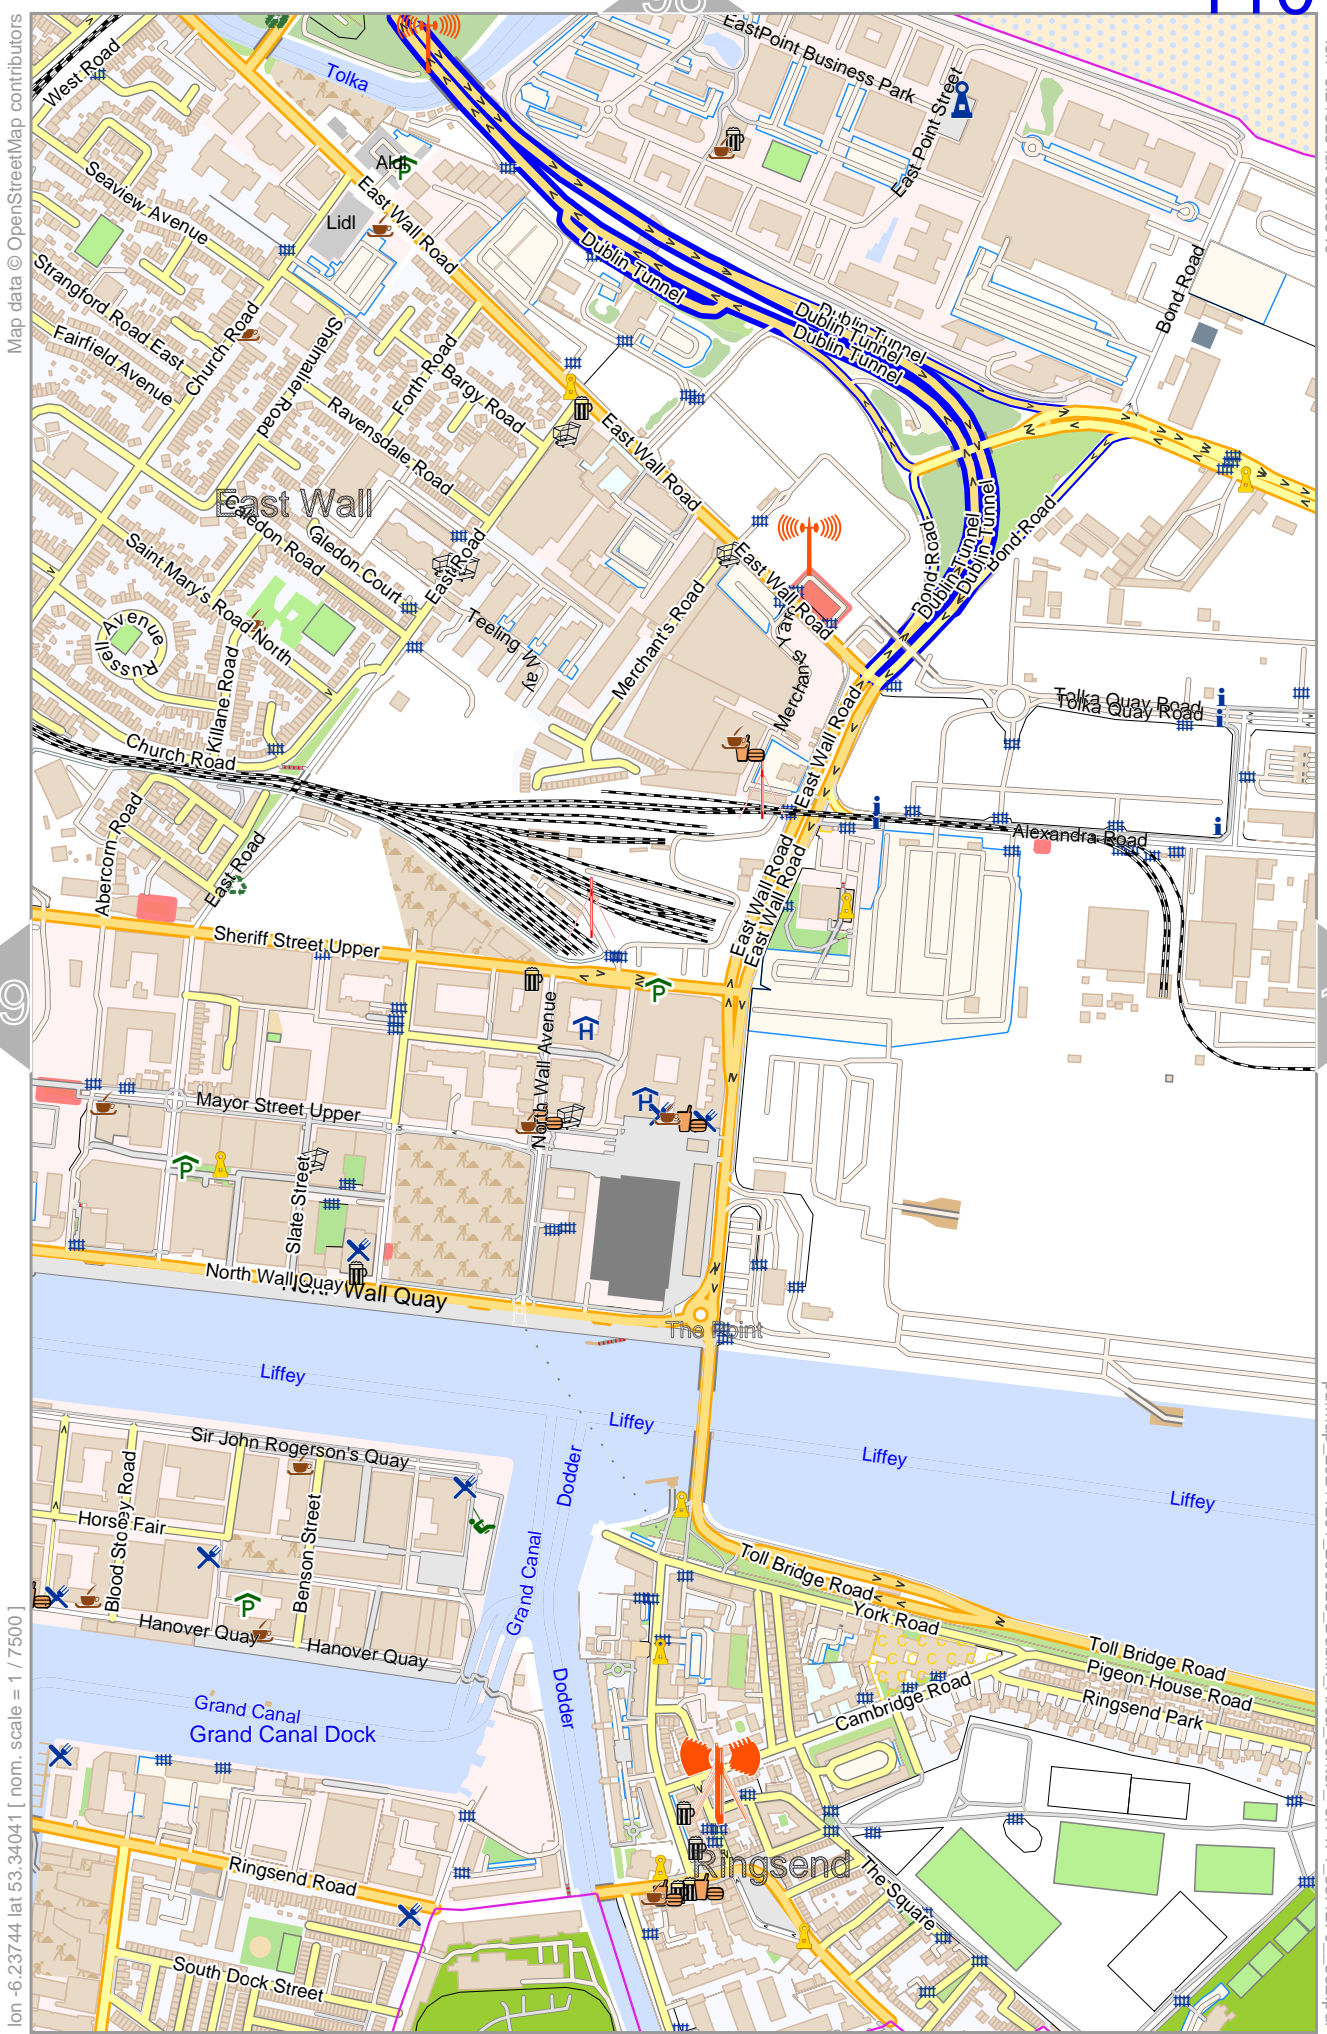

Dublin Area center

110

Map data © OpenStreetMap contributors

lon -6.21825 lat 53.35840

pdfmap_20241201_200023_Dublin_Area_center_-6.1471_53.4270_332.pdf

lon -6.23744 lat 53.34041 [nom. scale = 1 / 75000]

0 100 m 300 m