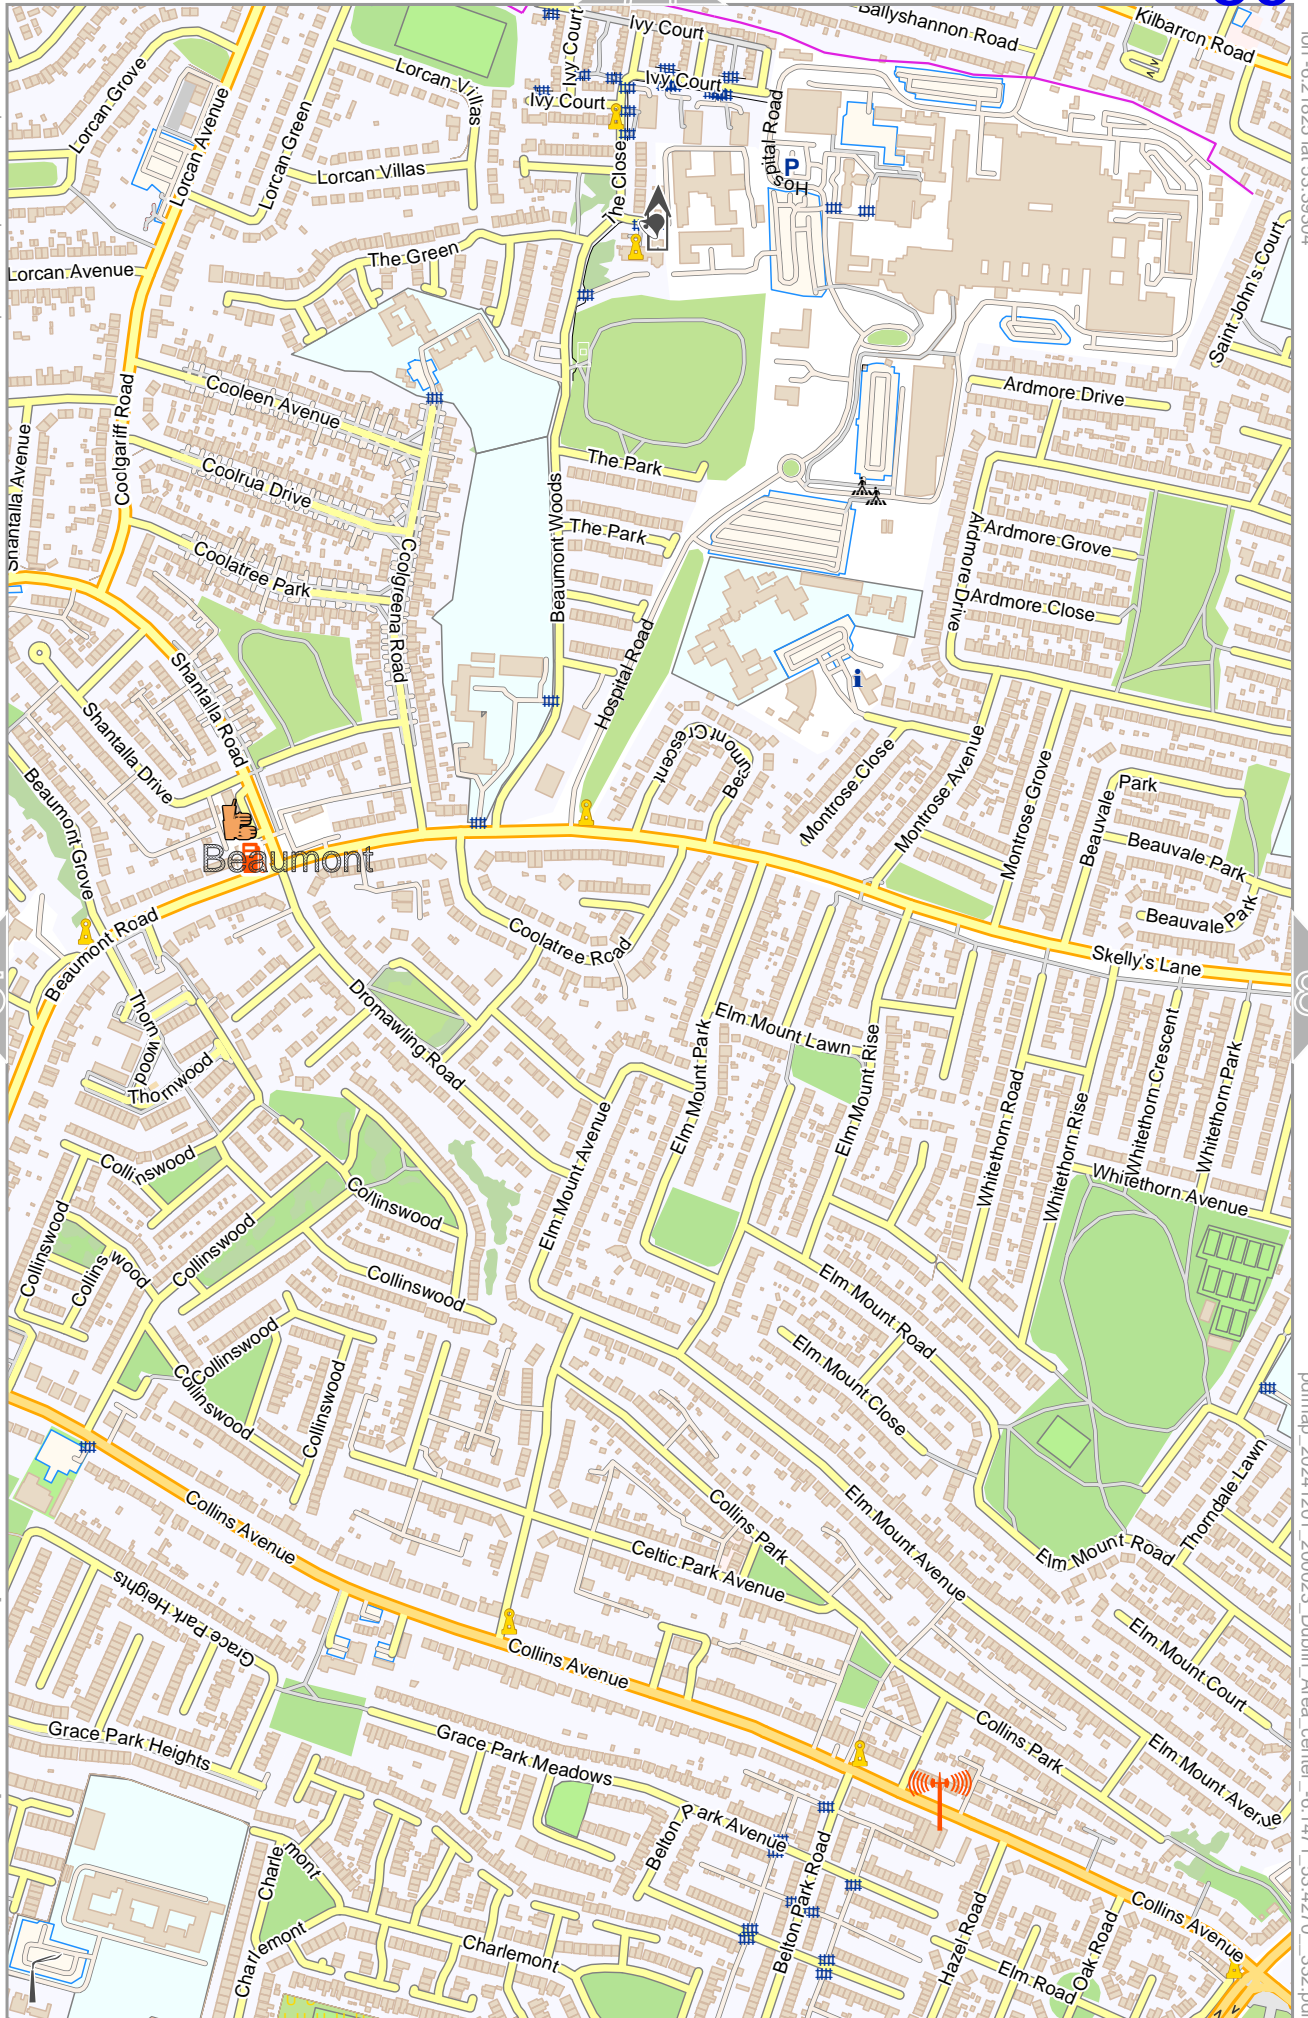

Map data © OpenStreetMap contributors

lon -6.21825 lat 53.39304

lon -6.23744 lat 53.37504 [nom. scale = 1 / 75000]

pdfmap_20241201_200023_Dublin_Area_center_-6.1471_53.4270_332.pdf

0 100 m 300 m