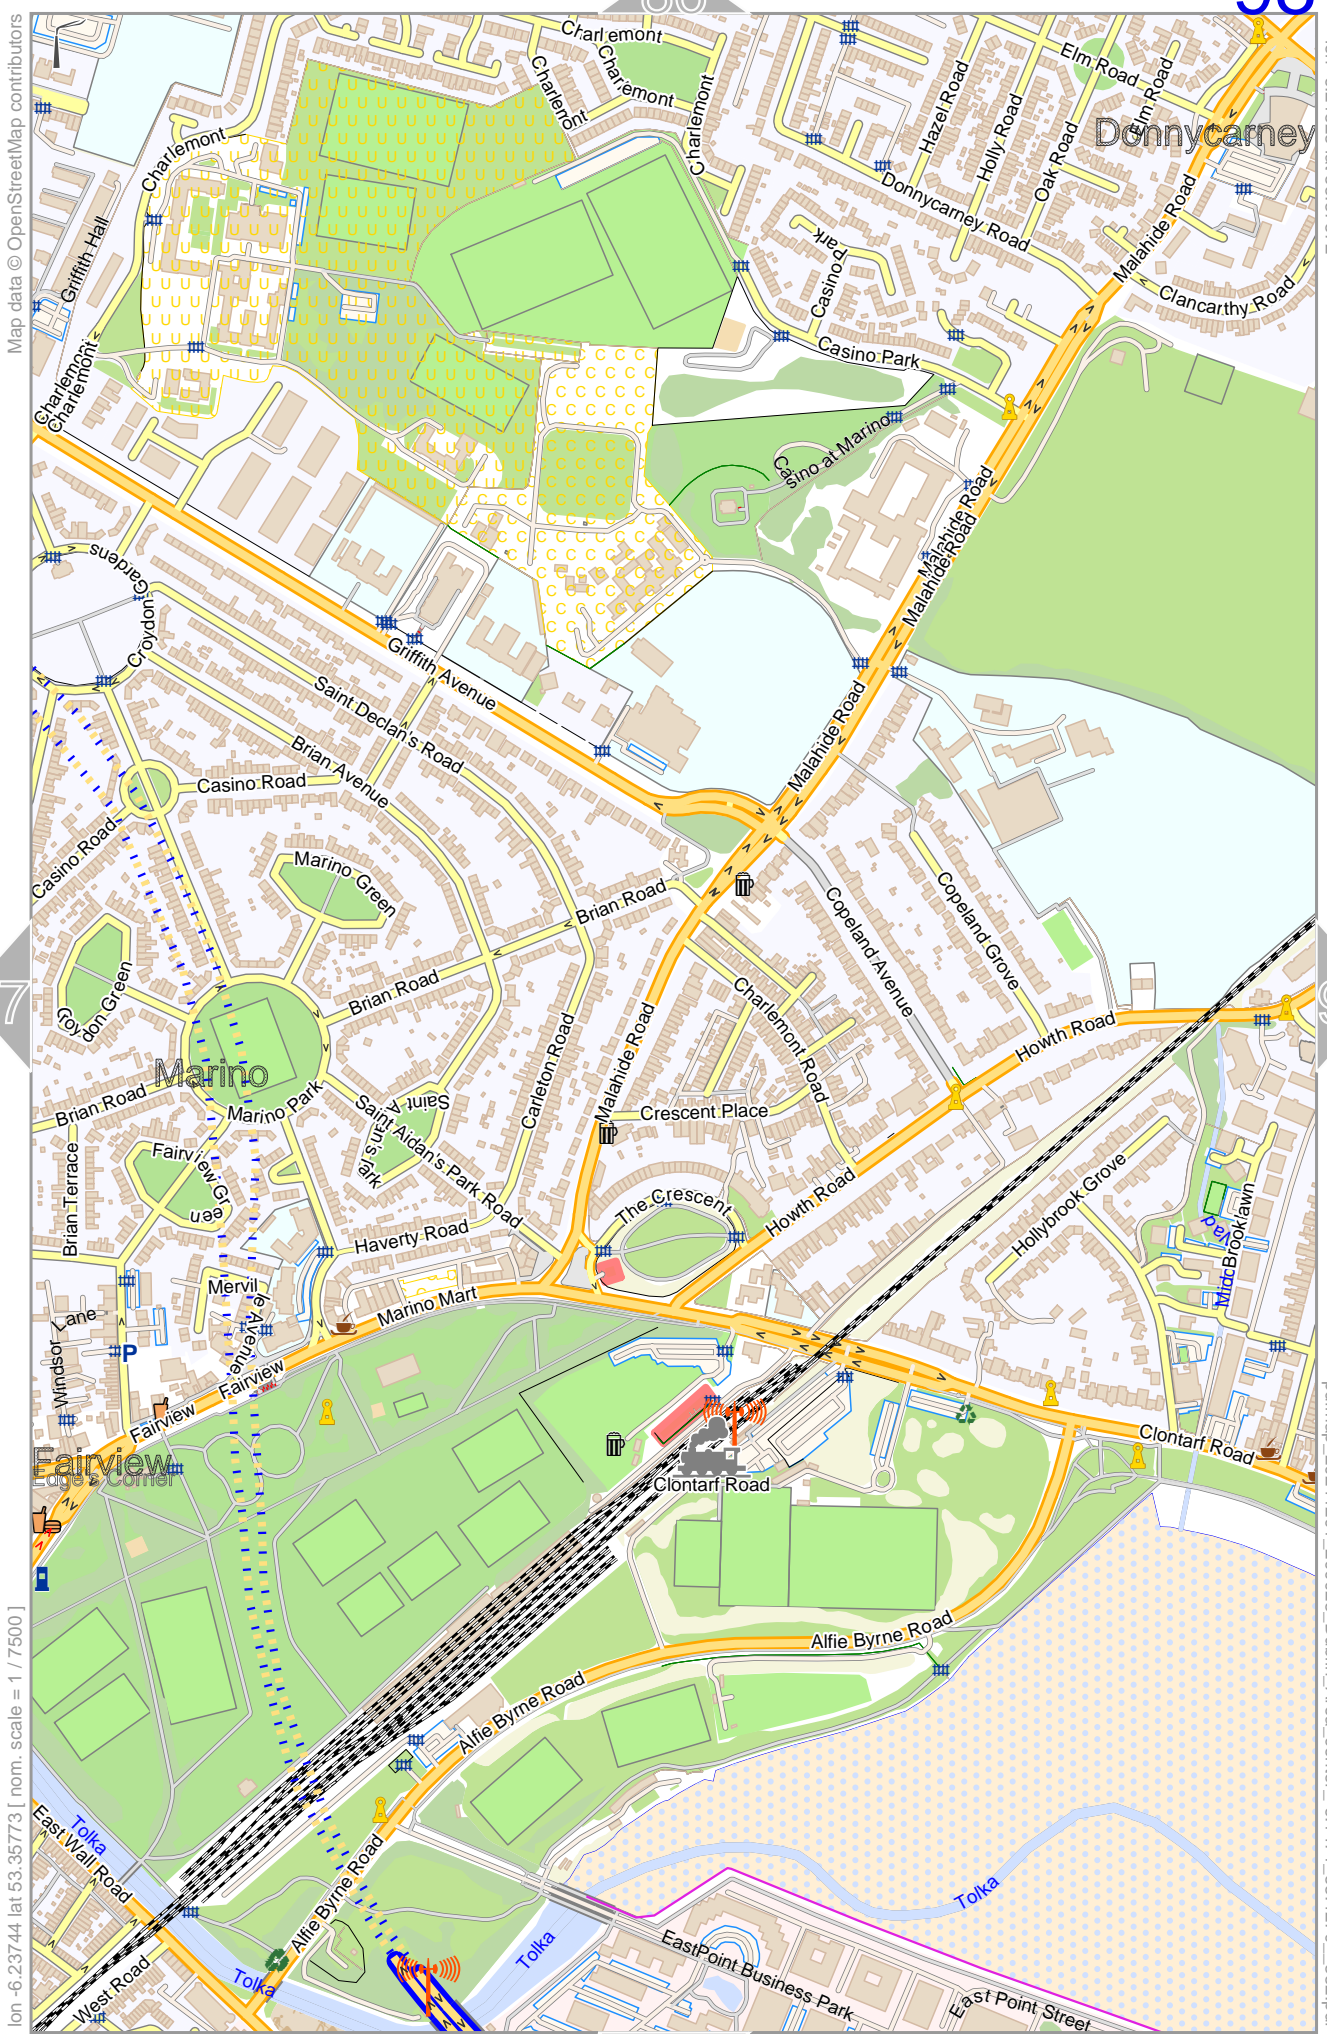

98

Map data © OpenStreetMap contributors

lon -6:21825 lat 53:37572

lon -6:23744 lat 53:35773 [nom. scale = 1 / 75000]

pdfmap_20241201_200023_Dublin_Area_center_-6:1471_53:4270_332.pdf

0 100 m 300 m

110

Map data © OpenStreetMap contributors