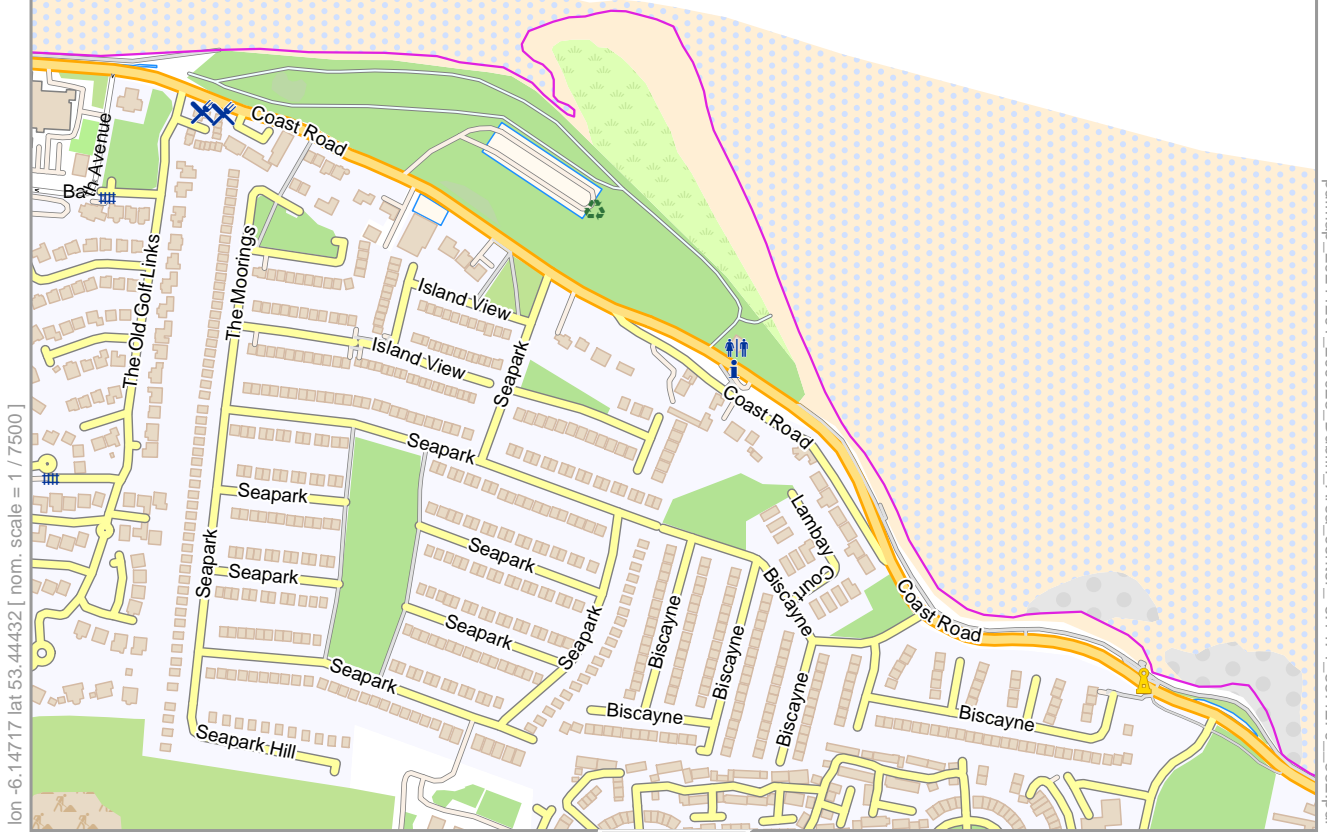

lon -6.14717 lat 53.44432 [nom. scale = 1 / 75000]

pdfmap_20241201_200023_Dublin_Area_center_-6.1471_53.4270_332.pdf

0 100 m 300 m

55