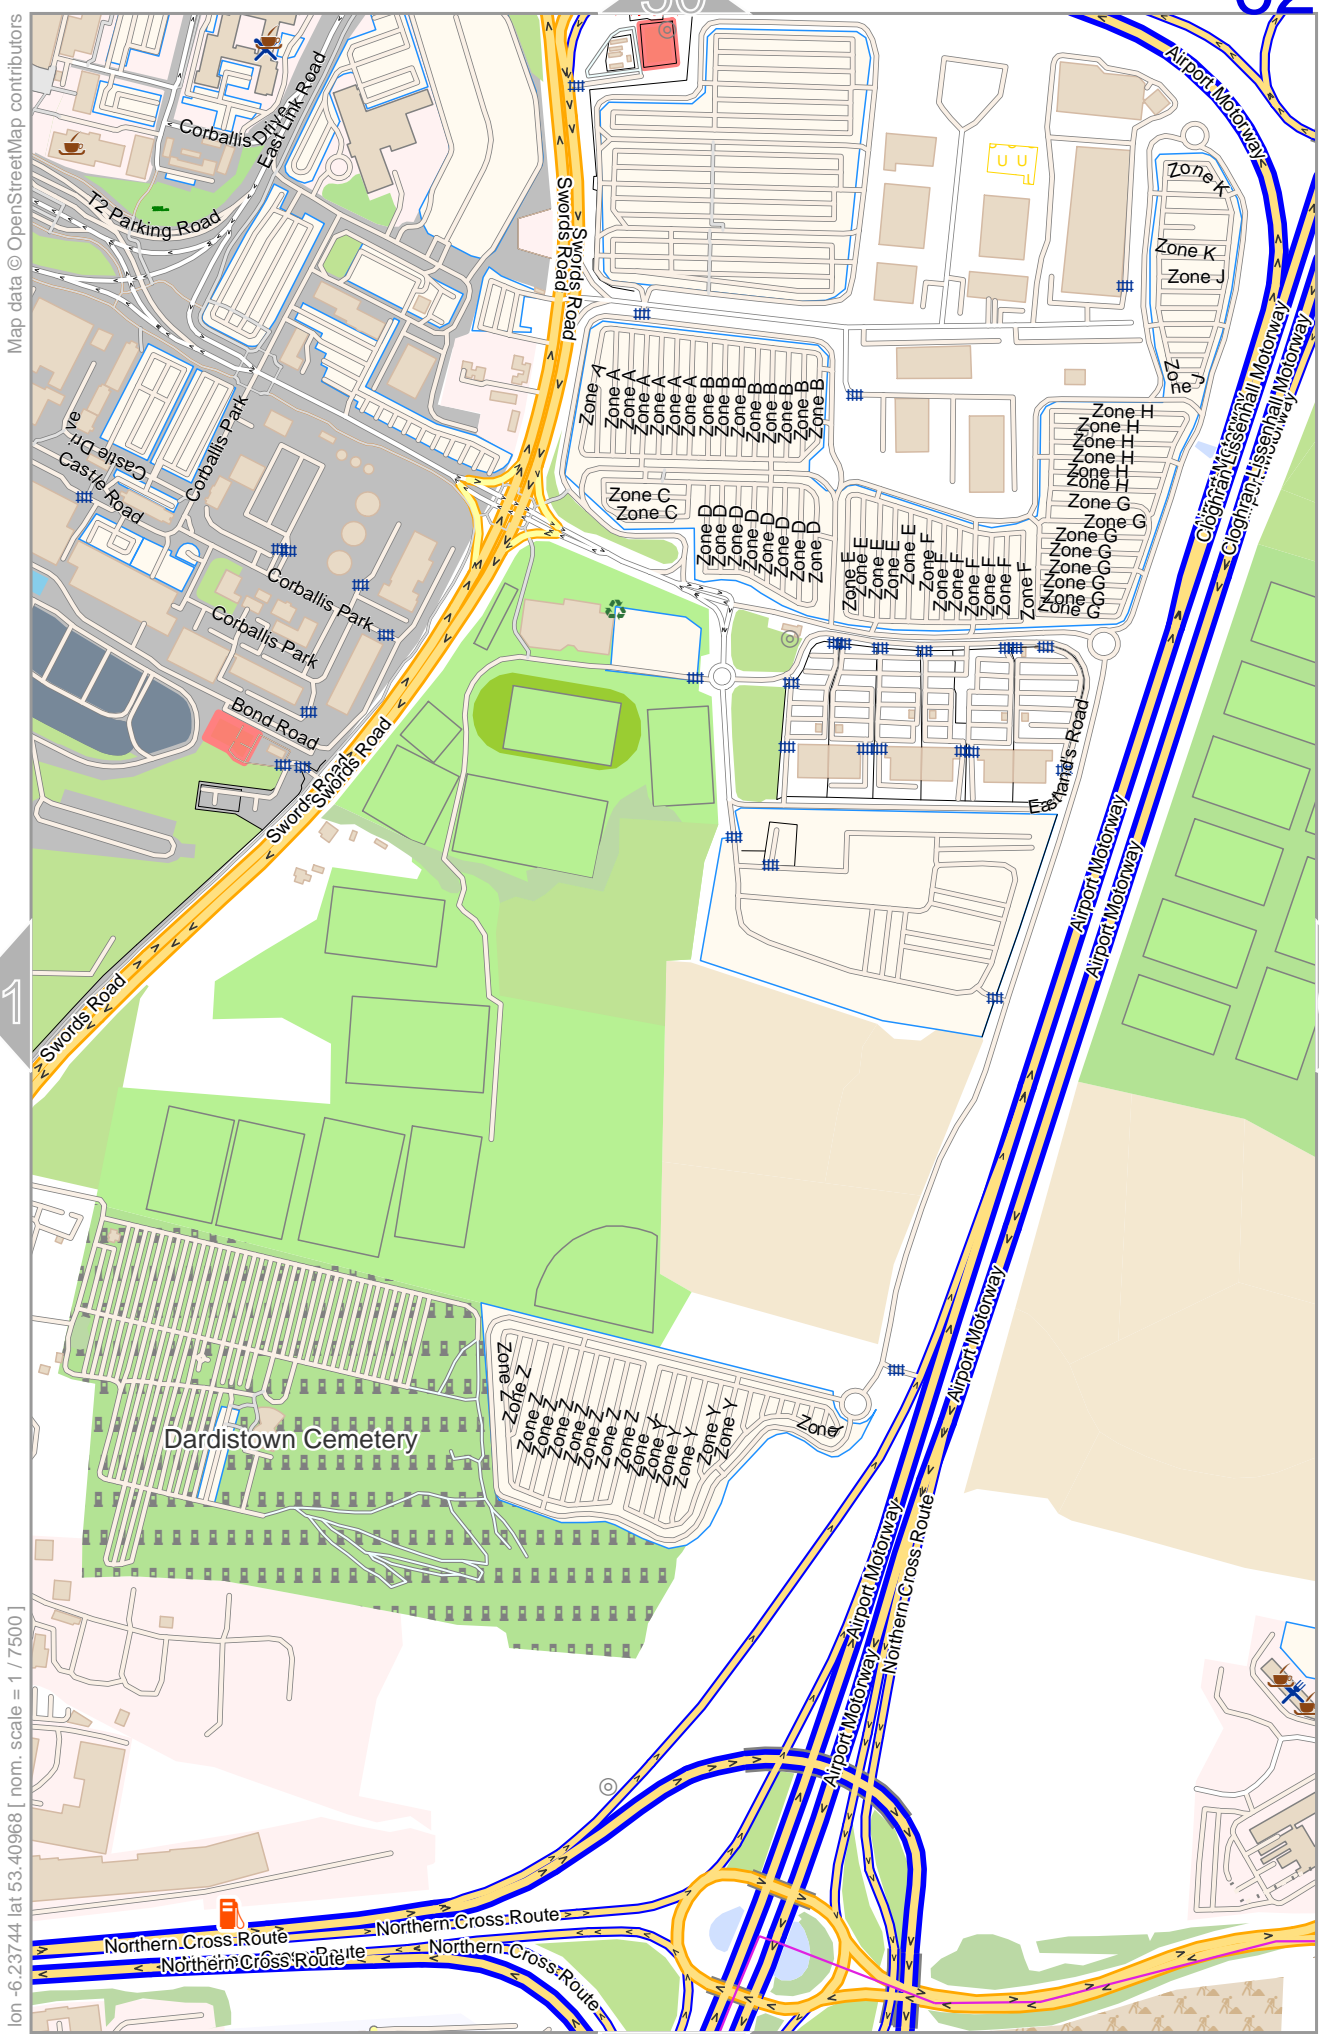

lon -6.25549 lat 53.40968 [nom. scale = 1 / 7500]

pdfmap_20241201_200023_Dublin_Area_center_-6.1471_53.4270_332.pdf

0 100 m 300 m

Dublin Area center

62

lon -6:21825 lat 53:42768

Map data © OpenStreetMap contributors