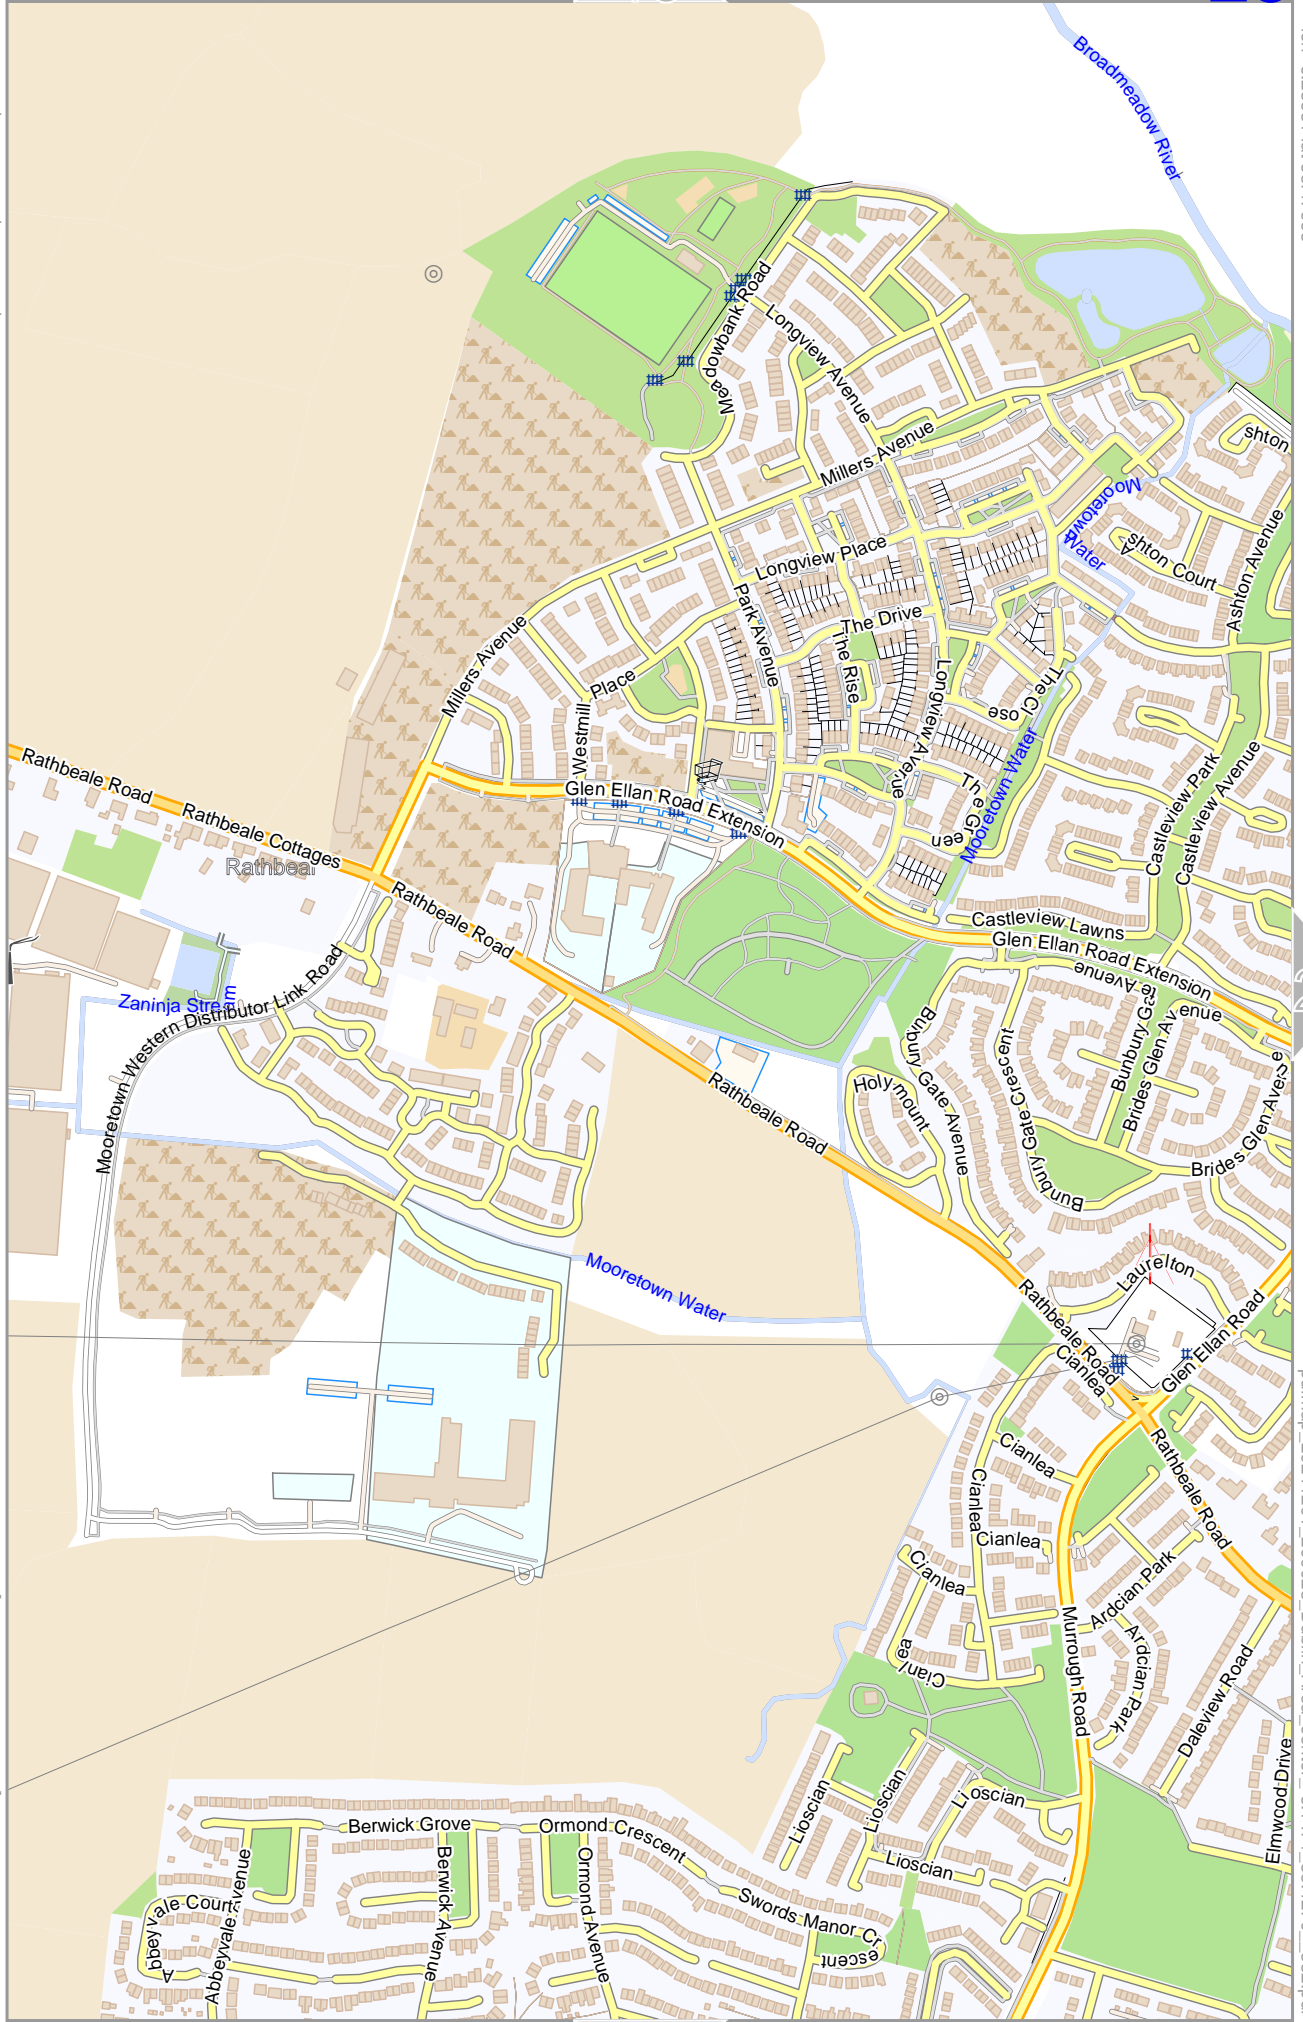

Map data © OpenStreetMap contributors

lon -6.23631 lat 53.47963

lon -6.25549 lat 53.46164 [nom. scale = 1 / 7500]

pdfmap_20241201_200023_Dublin_Area_center_-6.1471_53.4270_332.pdf