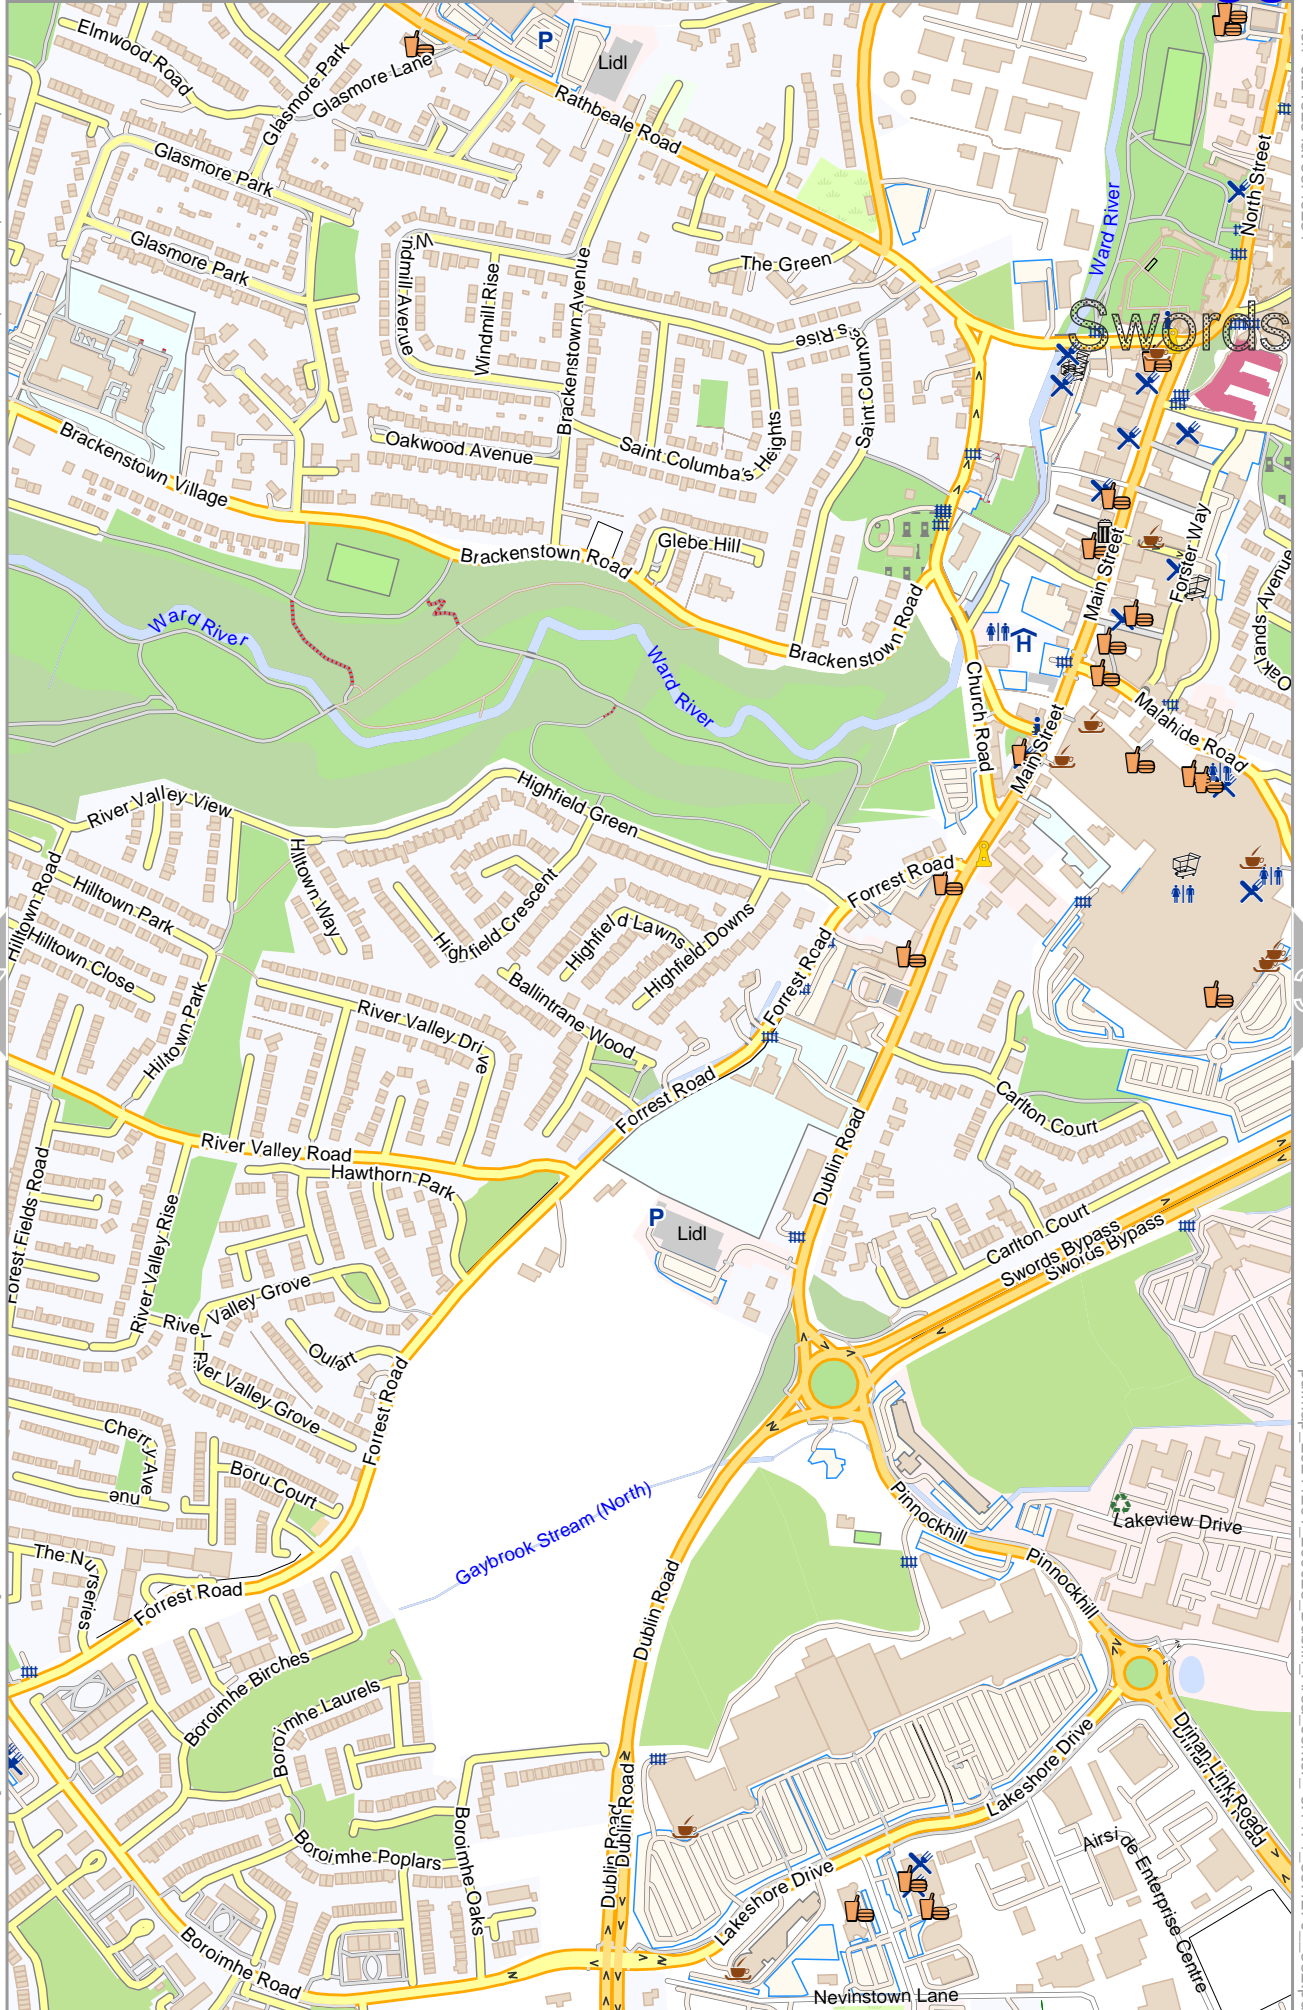

lon -6.25549 lat 53.44432 [nom. scale = 1 / 75000]

pdfmap_20241201_200023_Dublin_Area_center_-6.1471_53.4270_332.pdf

Dublin Area center

38

lon -6.21825 lat 53.46231

Map data © OpenStreetMap contributors

lon -6.23744 lat 53.44432 [nom. scale = 1 / 75000]