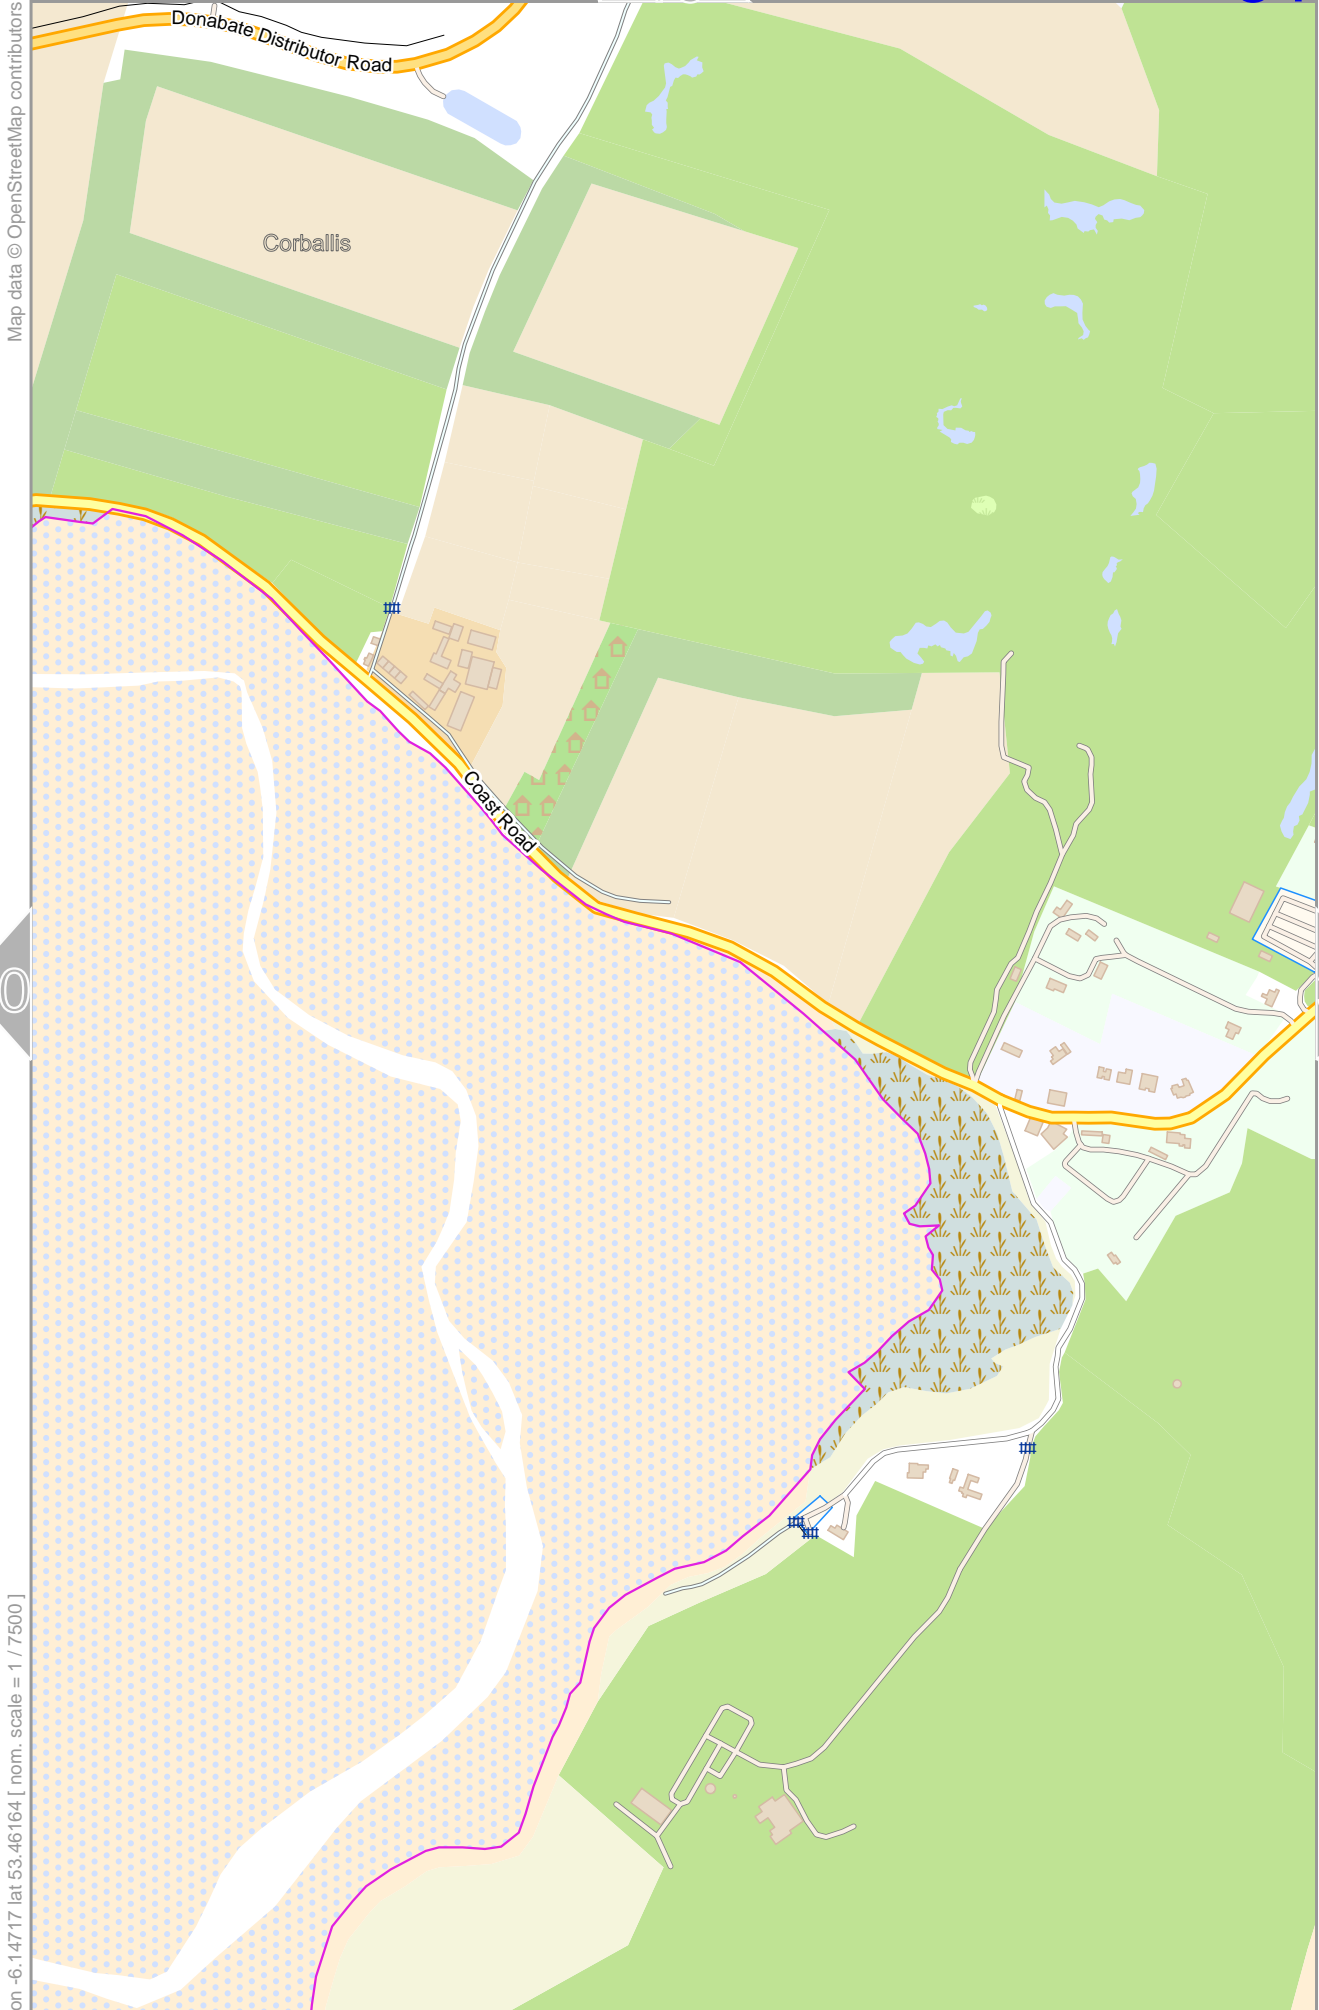

lon -6.16523 lat 53.46164 [nom. scale = 1 / 7500]

0 100 m 300 m

pdfmap_20241201_200023_Dublin_Area_center_-6.1471_53.4270_332.pdf

42

Dublin Area center

31

19

Dublin Area center