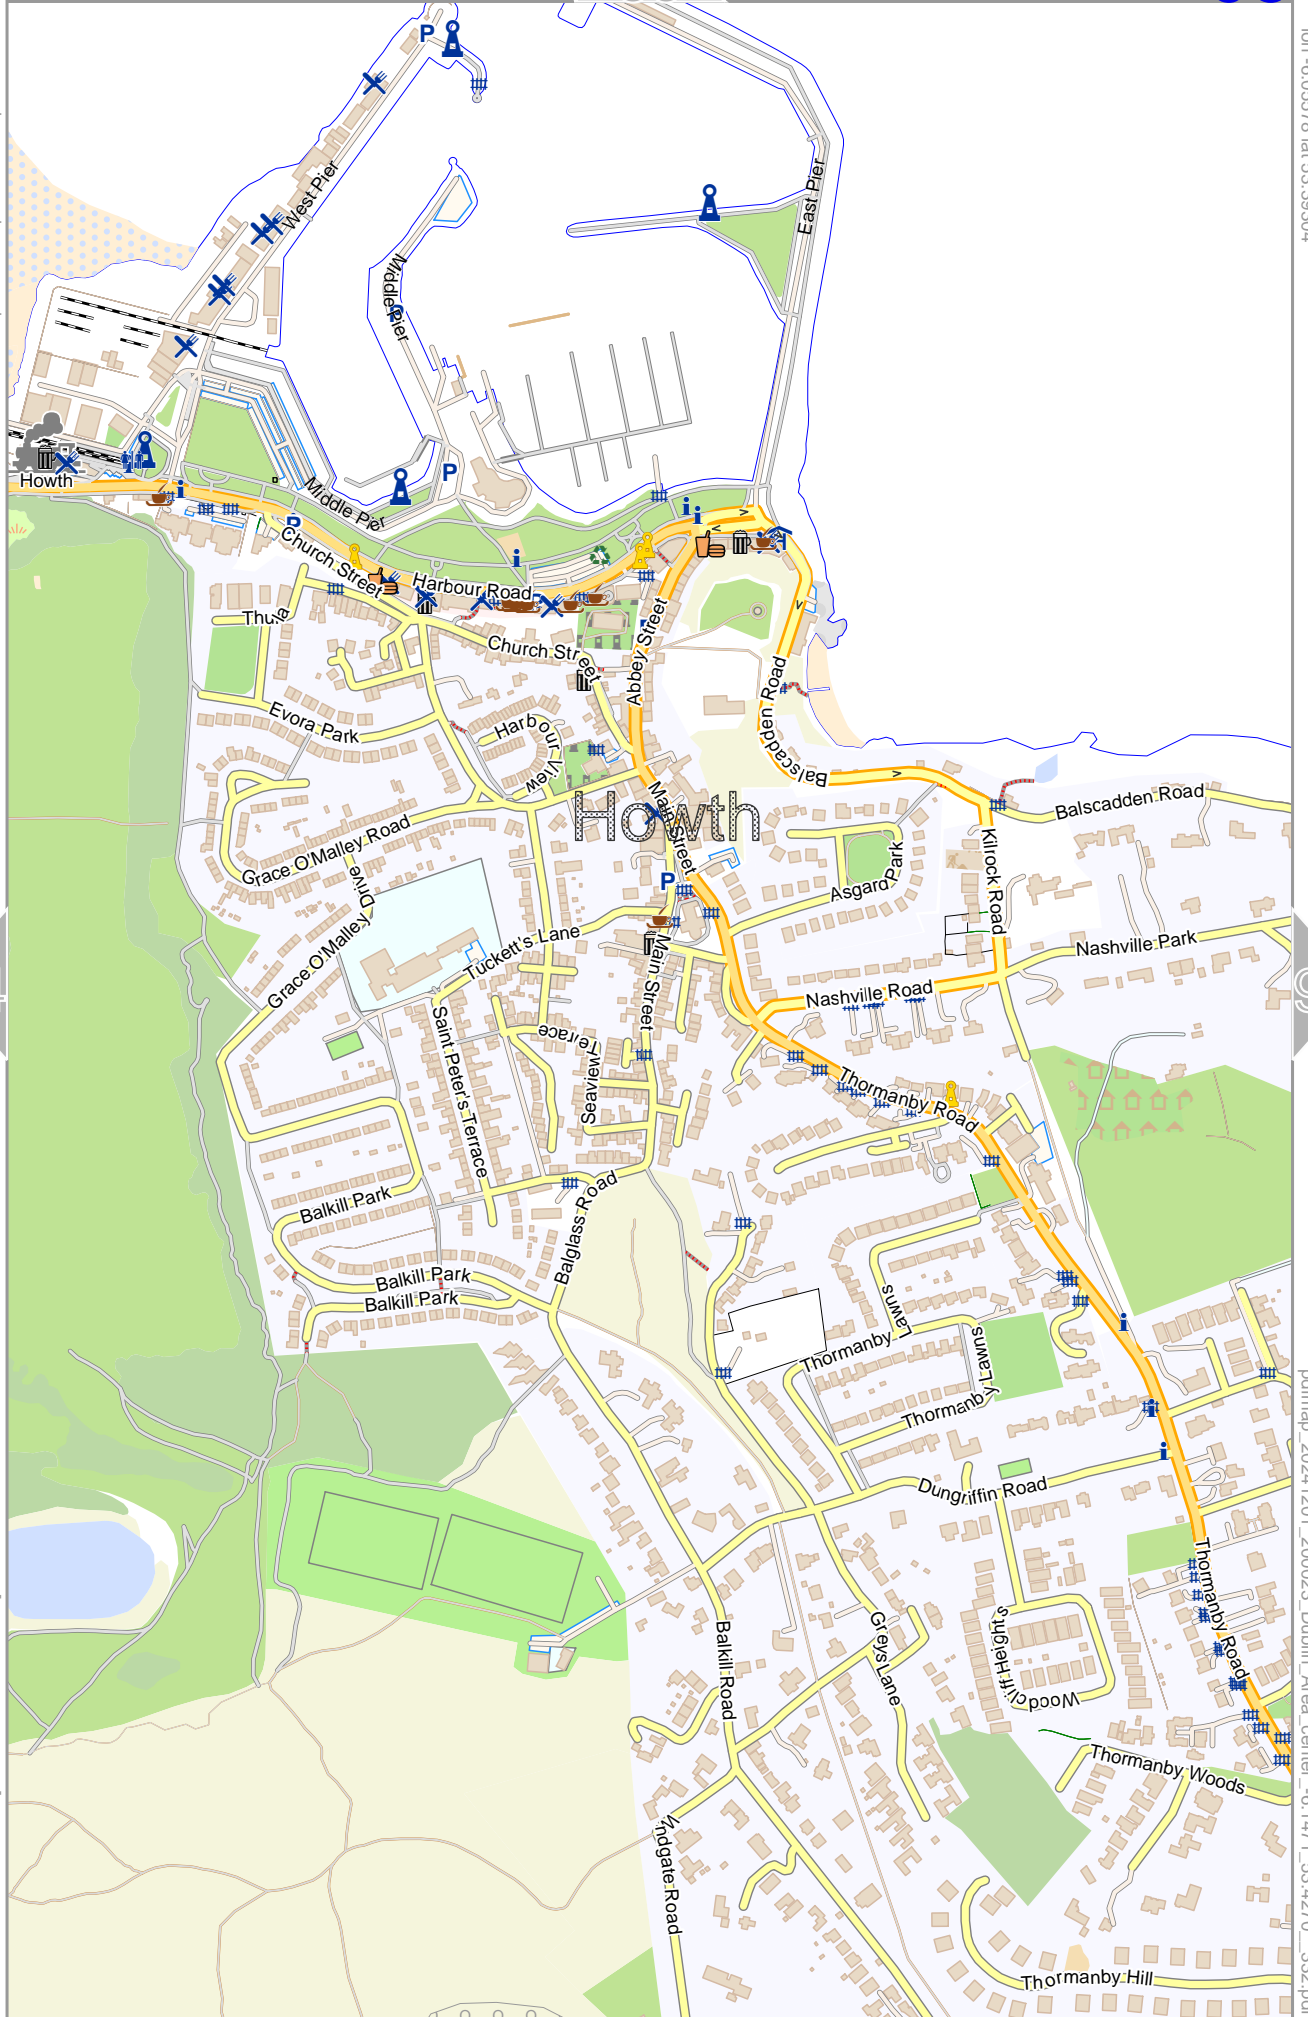

Map data © OpenStreetMap contributors

lon -6.05578 lat 53.39304

94

96

lon -6.07496 lat 53.37504 [nom. scale = 1 / 7500]

pdfmap_20241201_200023_Dublin_Area_center_-6.1471_53.4270_332.pdf

0 100 m 300 m

107