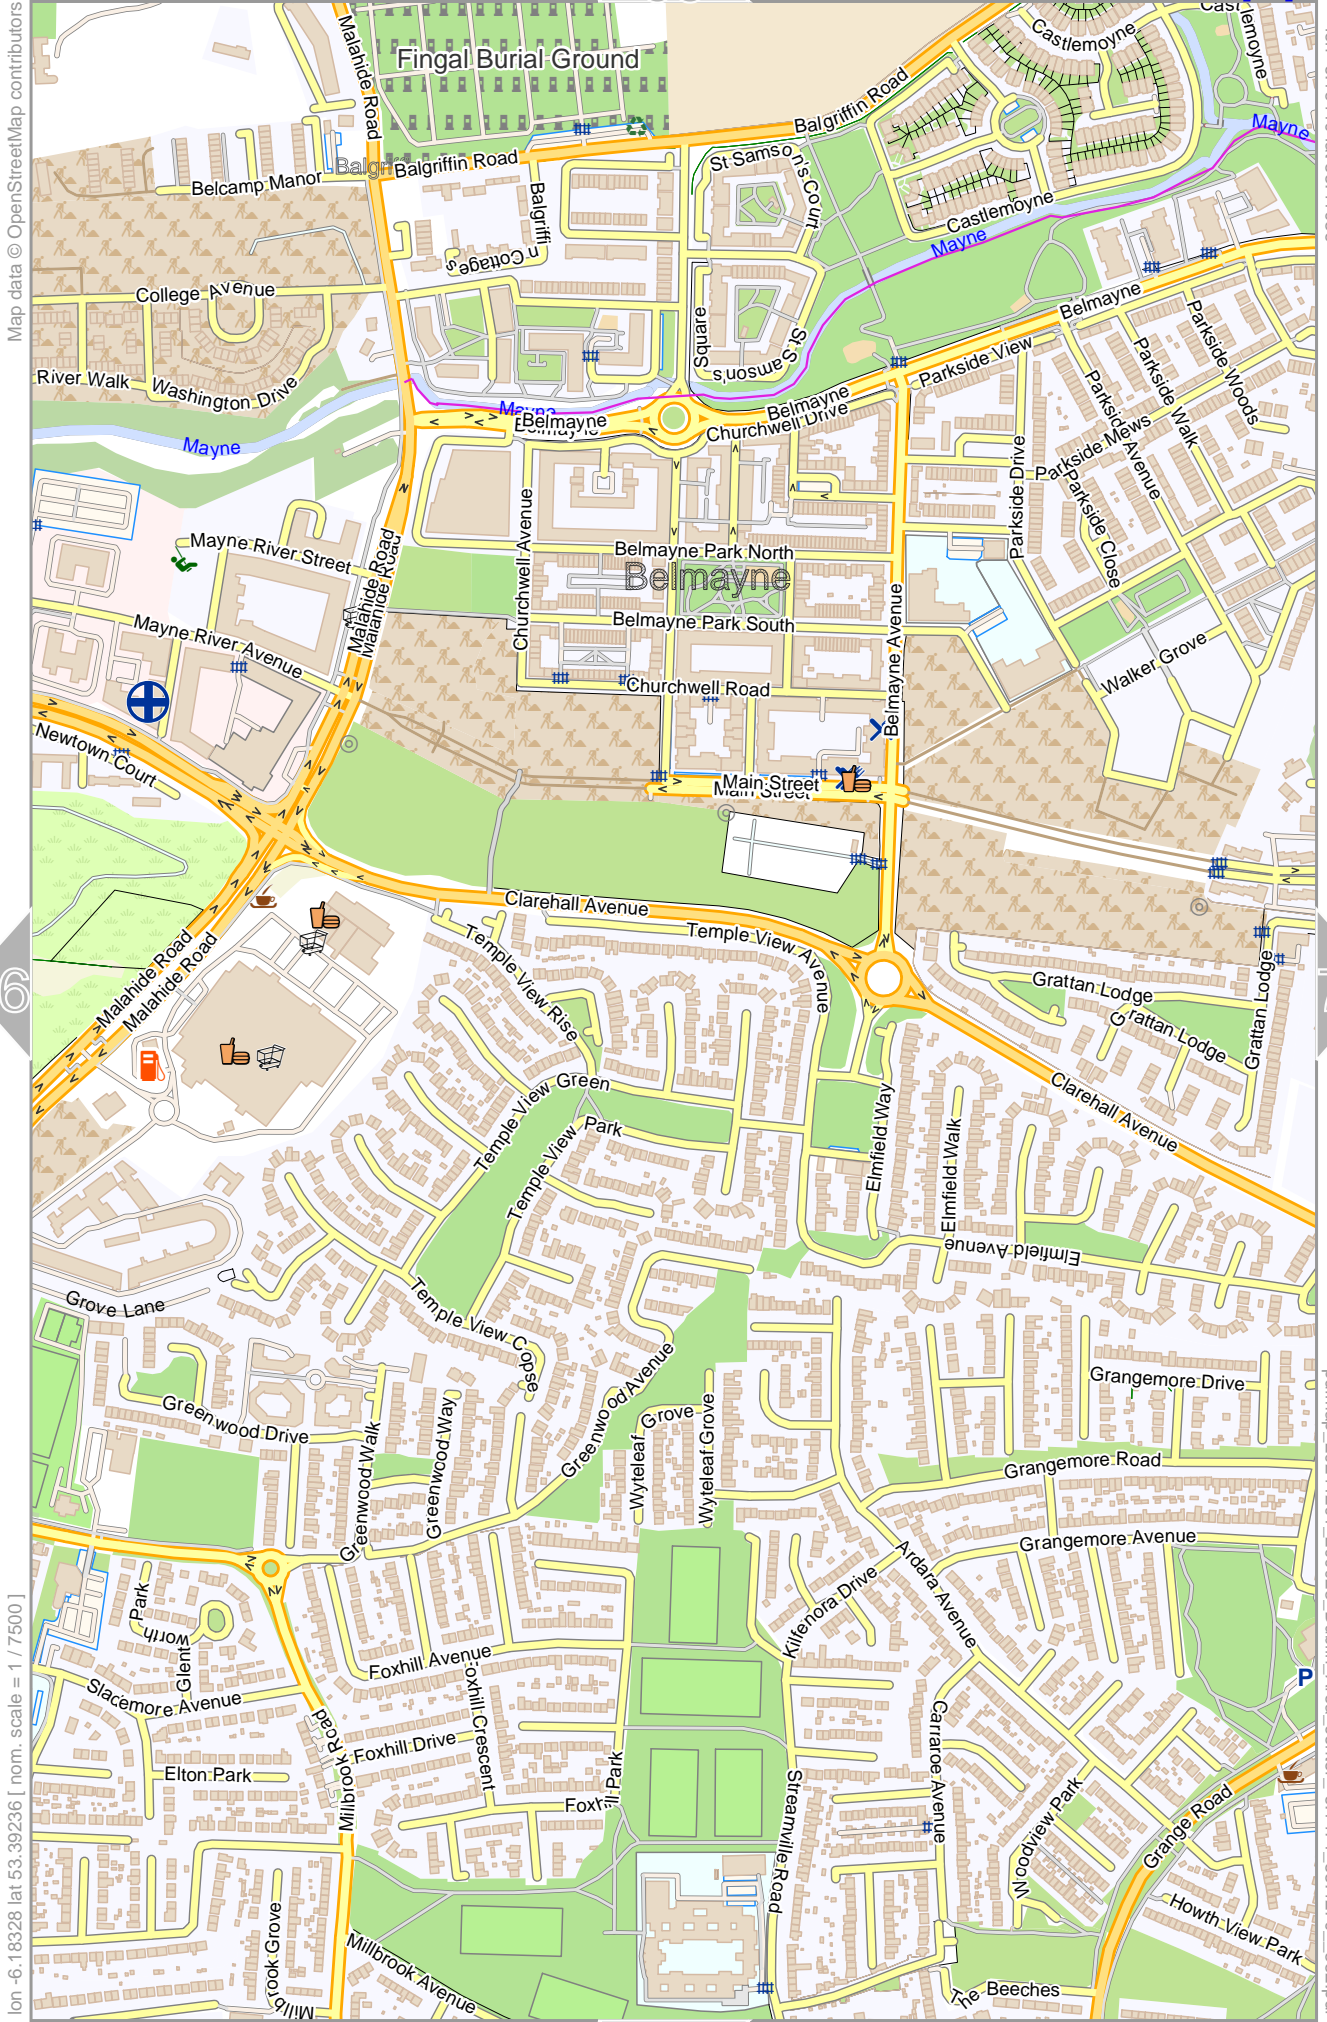

Map data © OpenStreetMap contributors

lon -6.16410 lat 53.41036

lon -6.18328 lat 53.39236 [nom. scale = 1 / 75000]

pdfmap_20241201_200023_Dublin_Area_center_-6.1471_53.4270_332.pdf

0 100 m 300 m