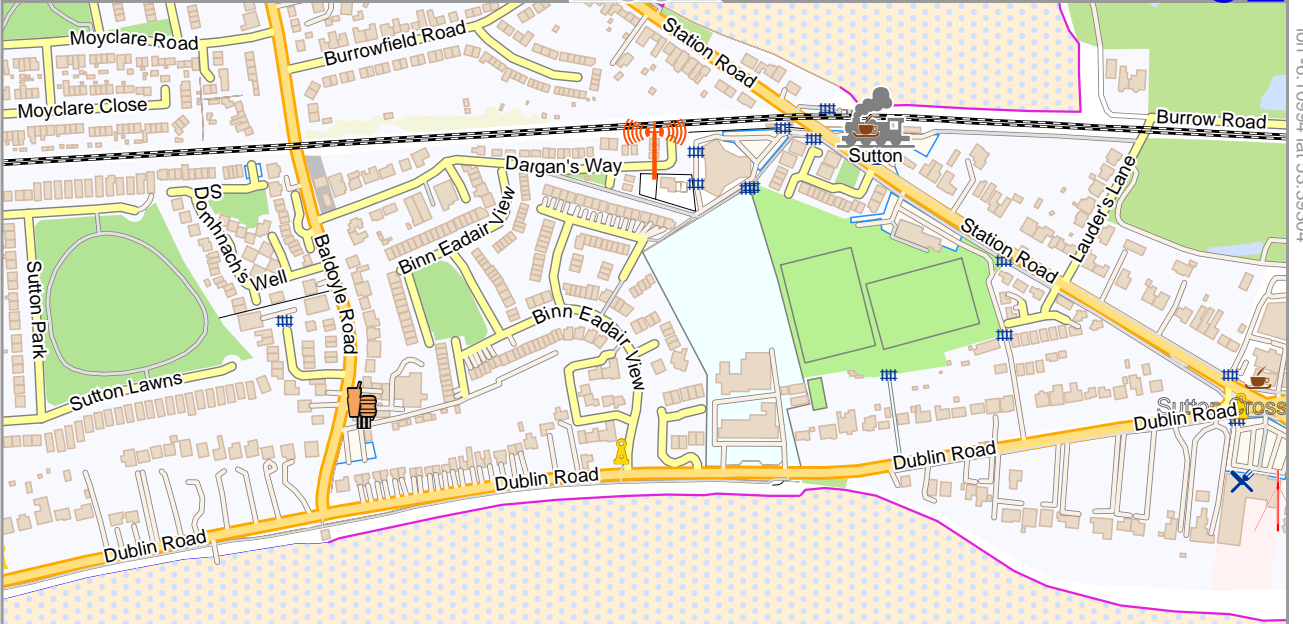

lon -6.12799 lat 53.39304

lon -6.14717 lat 53.37504 [nom. scale = 1 / 7500]

pdfmap_20241201_200023_Dublin_Area_center_-6.1471_53.4270_332.pdf

0 100 m 300 m

103

Map data © OpenStreetMap contributors

lon -6.10994 lat 53.39304