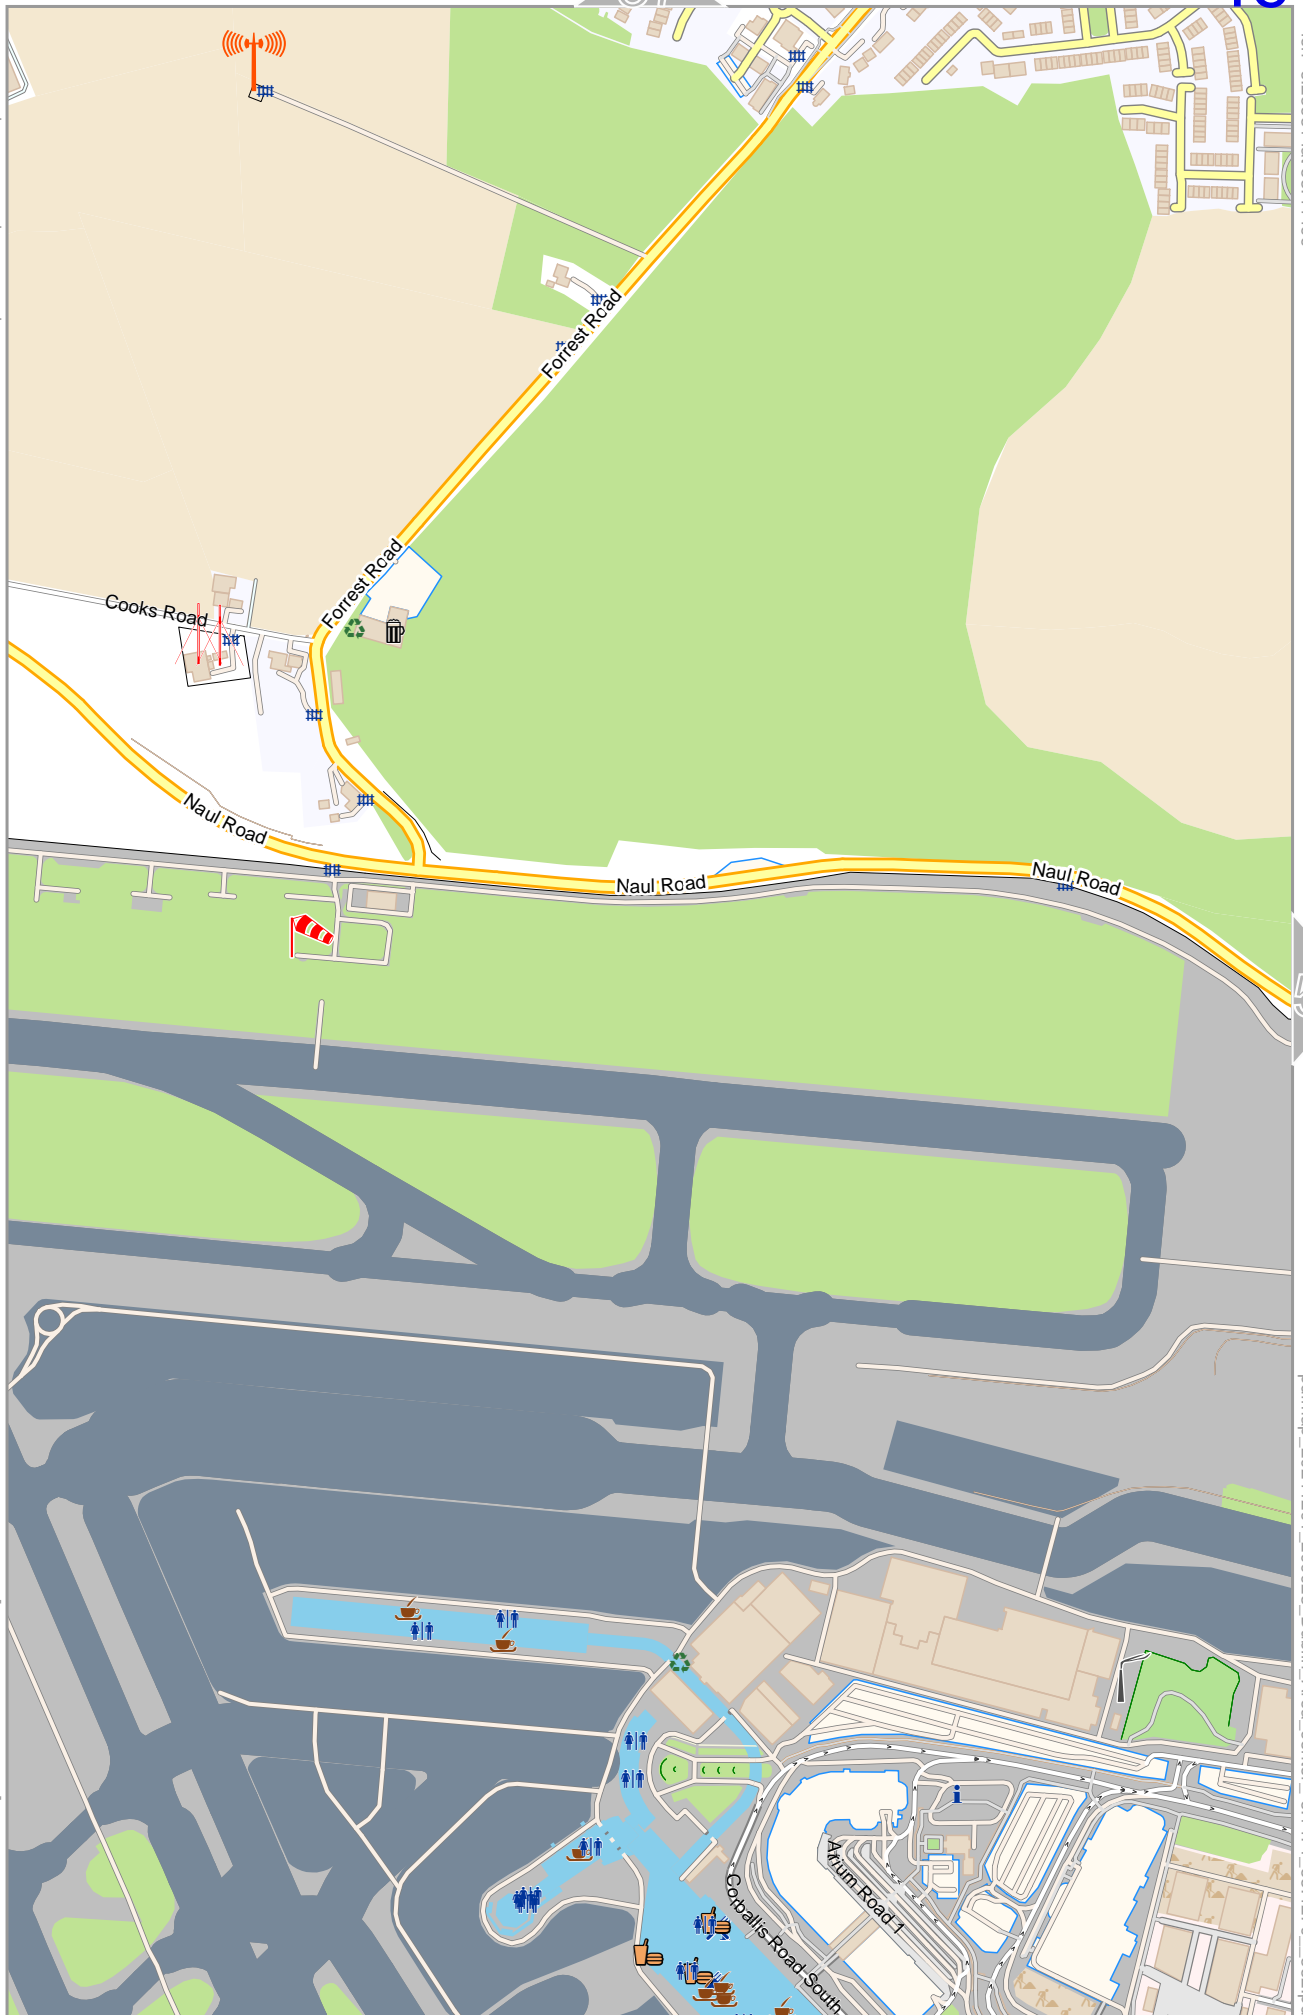

Dublin Area center

49

Map data © OpenStreetMap contributors

lon -6.23631 lat 53.44499

lon -6.25549 lat 53.42700 [nom. scale = 1 / 75000]

pdfmap_20241201_200023_Dublin_Area_center_-6.1471_53.4270_332.pdf

0 100 m 300 m

61