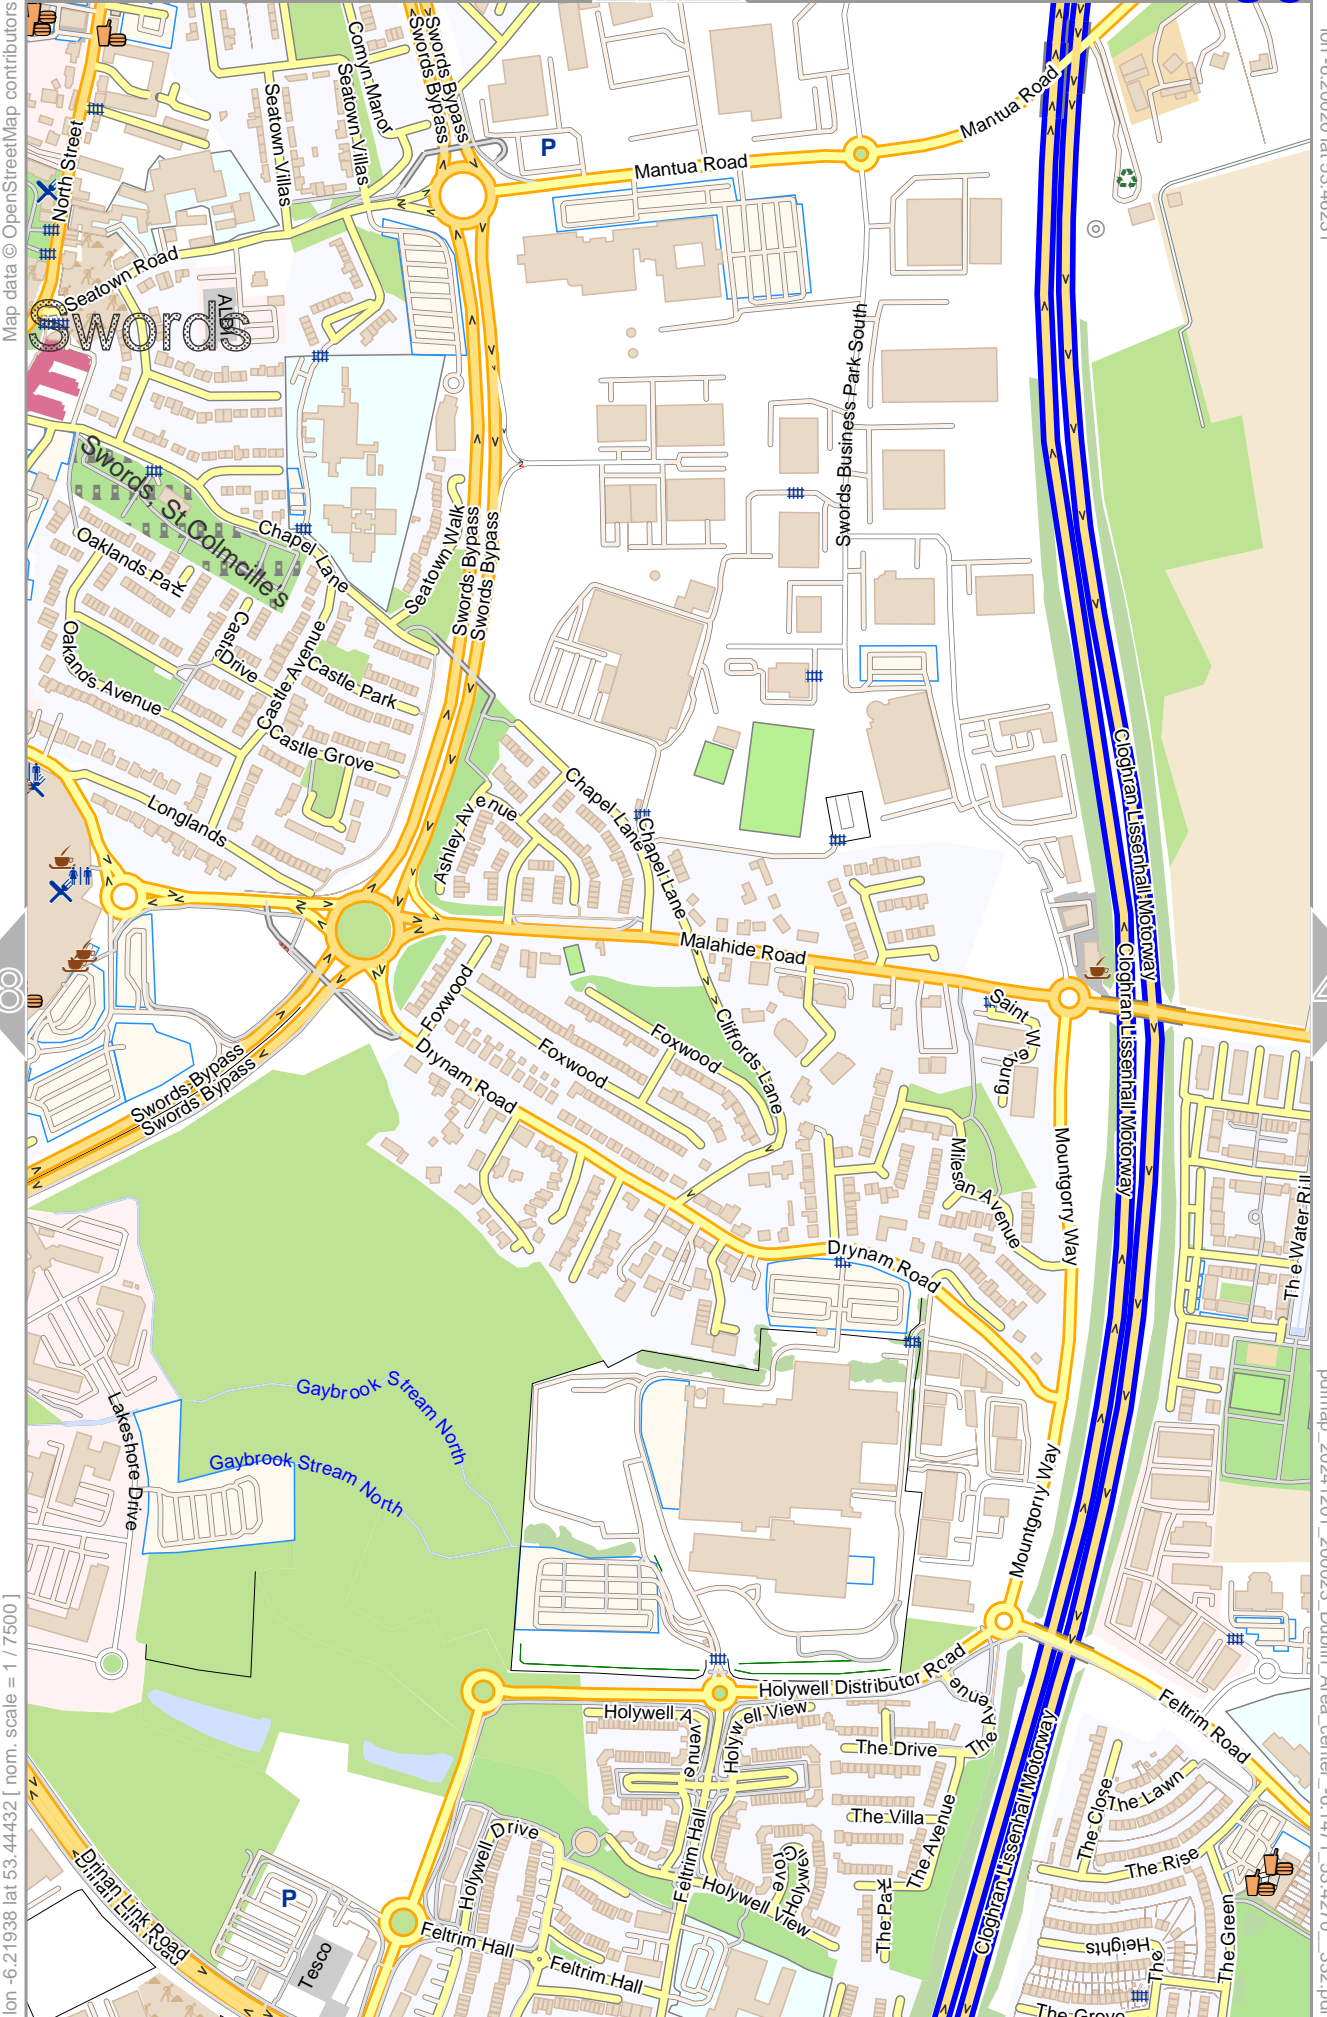

pdfmap_20241201_200023_Dublin_Area_center_-6.1471_53.4270_332.pdf

50

Map data © OpenStreetMap contributors

lon -6.20020 lat 53.46231

lon -6.21938 lat 53.44432 [nom. scale = 1 / 75000]

pdfmap_20241201_200023_Dublin_Area_center_-6.1471_53.4270_332.pdf