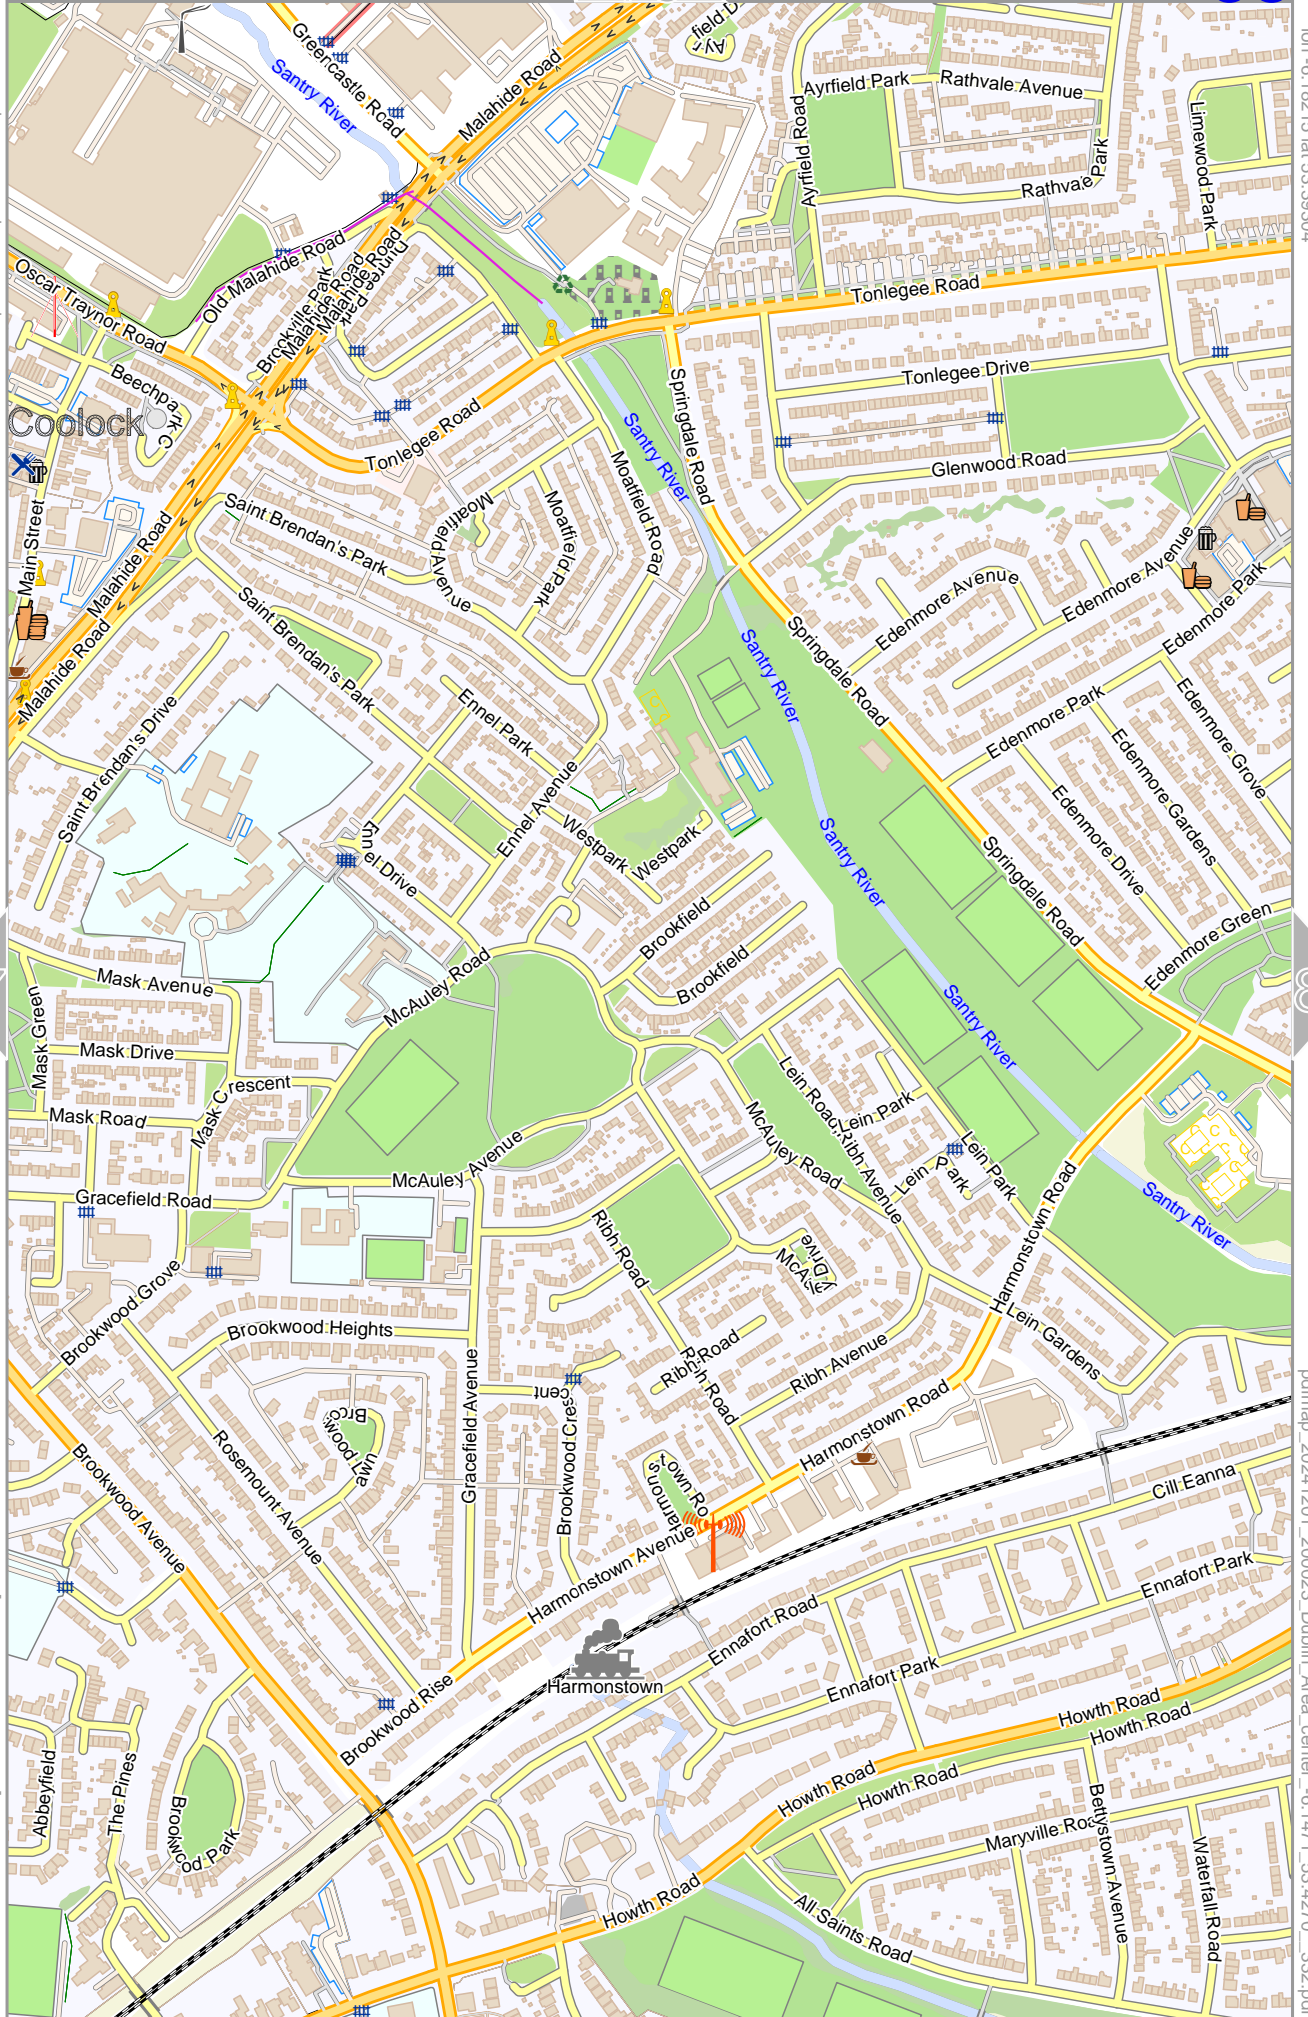

Map data © OpenStreetMap contributors

lon -6.18215 lat 53.39304

lon -6.20133 lat 53.37504 [nom. scale = 1 / 75000]

pdfmap_20241201_200023_Dublin_Area_center_-6.1471_53.4270_332.pdf

0 100 m 300 m