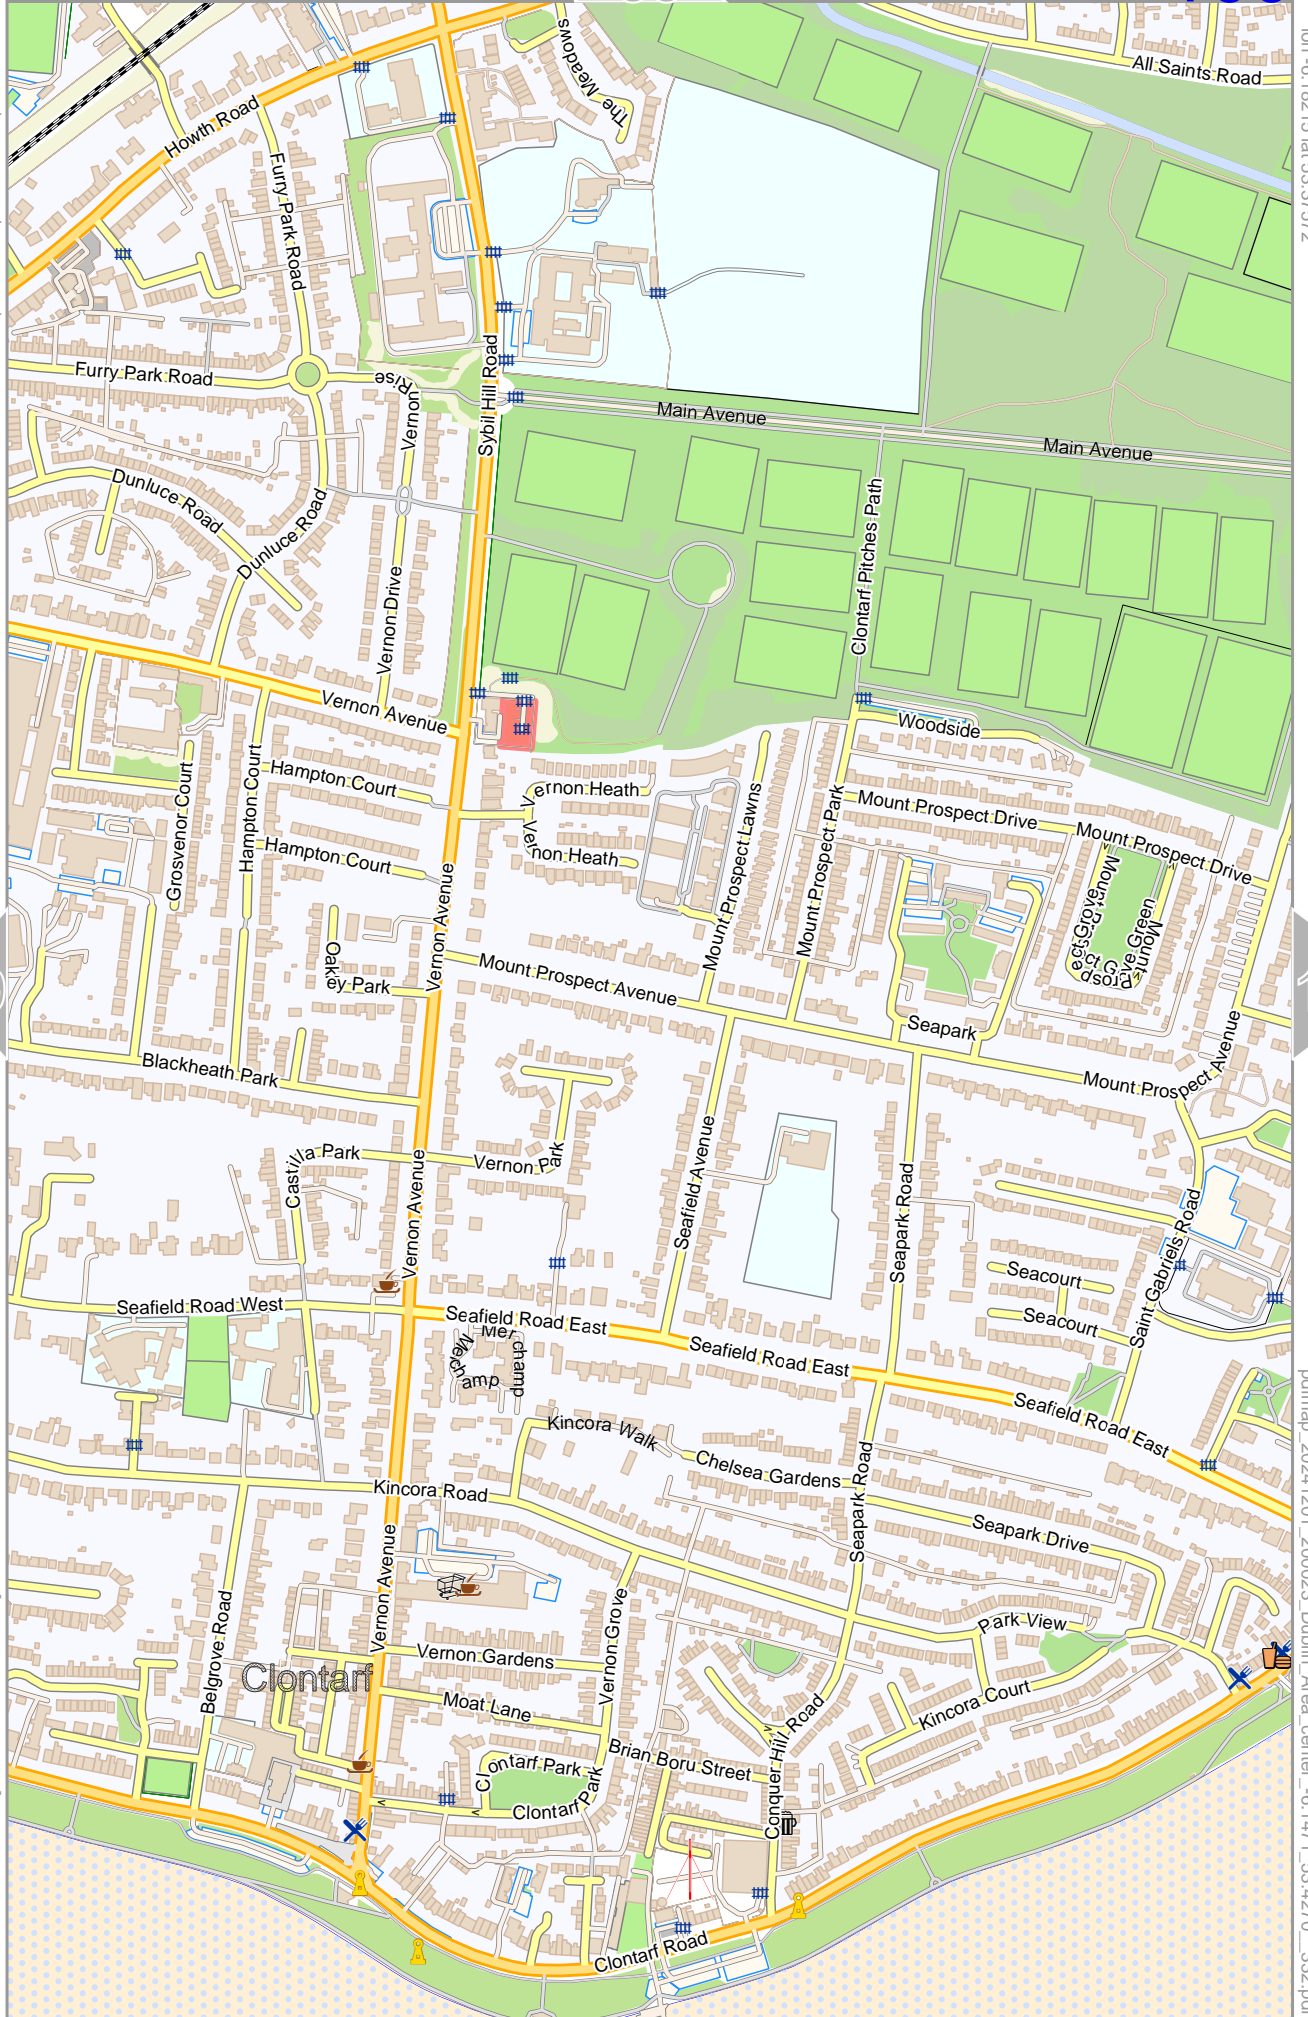

Map data © OpenStreetMap contributors

lon -6.18215 lat 53.37572

lon -6.20133 lat 53.35773 [nom. scale = 1 / 75000]

pdfmap_20241201_200023_Dublin_Area_center_-6.1471_53.4270_332.pdf

0 100 m 300 m