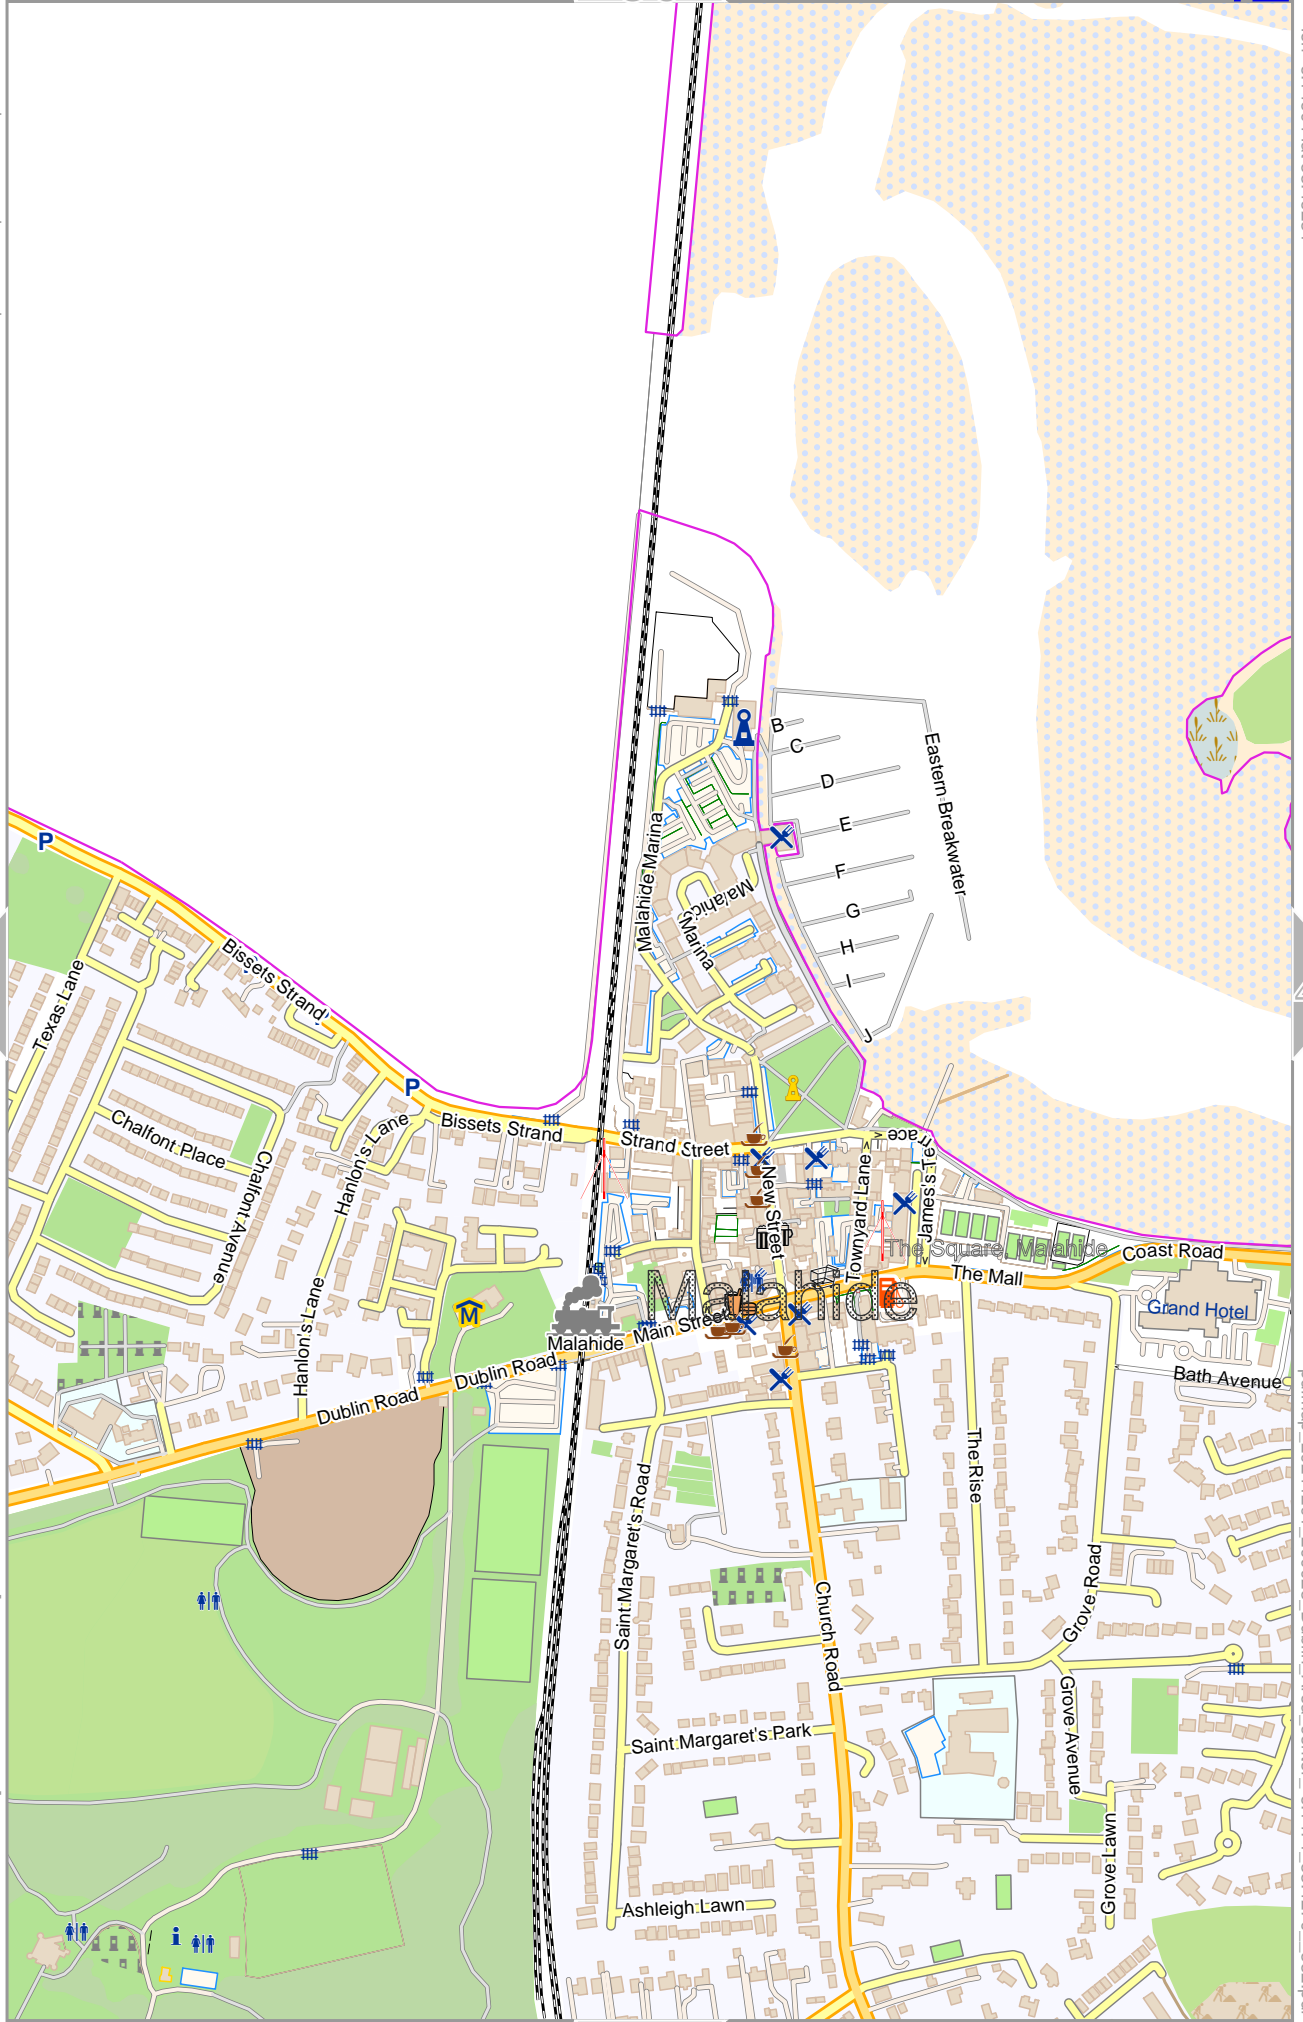

Map data © OpenStreetMap contributors

lon -6.14604 lat 53.46231

41

43

lon -6.16523 lat 53.44432 [nom. scale = 1 / 75000]

pdfmap_20241201_200023_Dublin_Area_center_-6.1471_53.4270_332.pdf

0 100 m 300 m

54