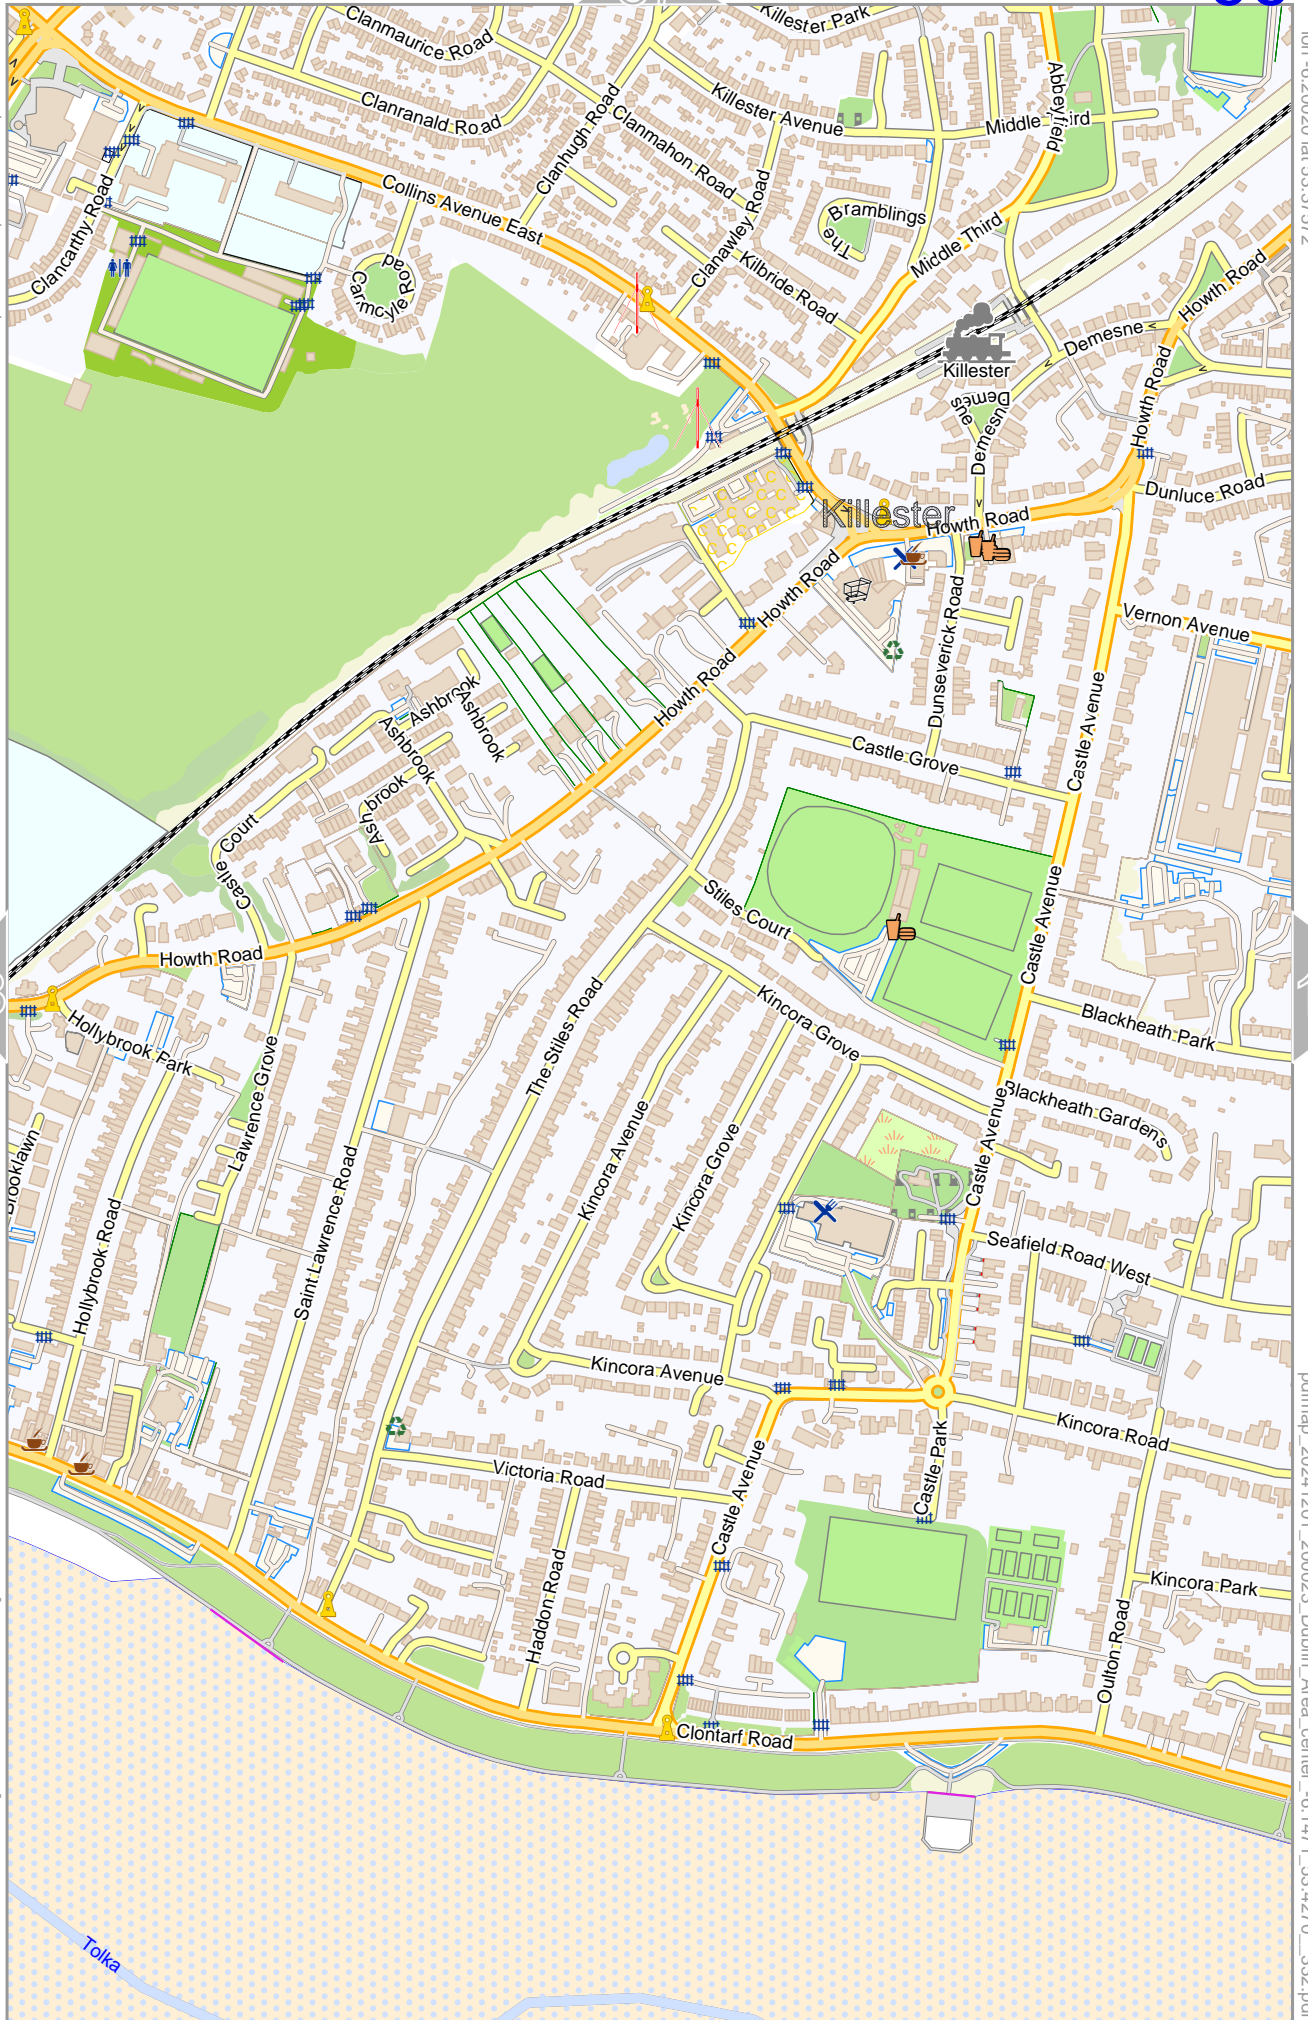

Map data © OpenStreetMap contributors

lon -6.20020 lat 53.37572

lon -6.21938 lat 53.35773 [nom. scale = 1 / 75000]

pdfmap_20241201_200023_Dublin_Area_center_-6.1471_53.4270_332.pdf

0 100 m 300 m

98

100

87