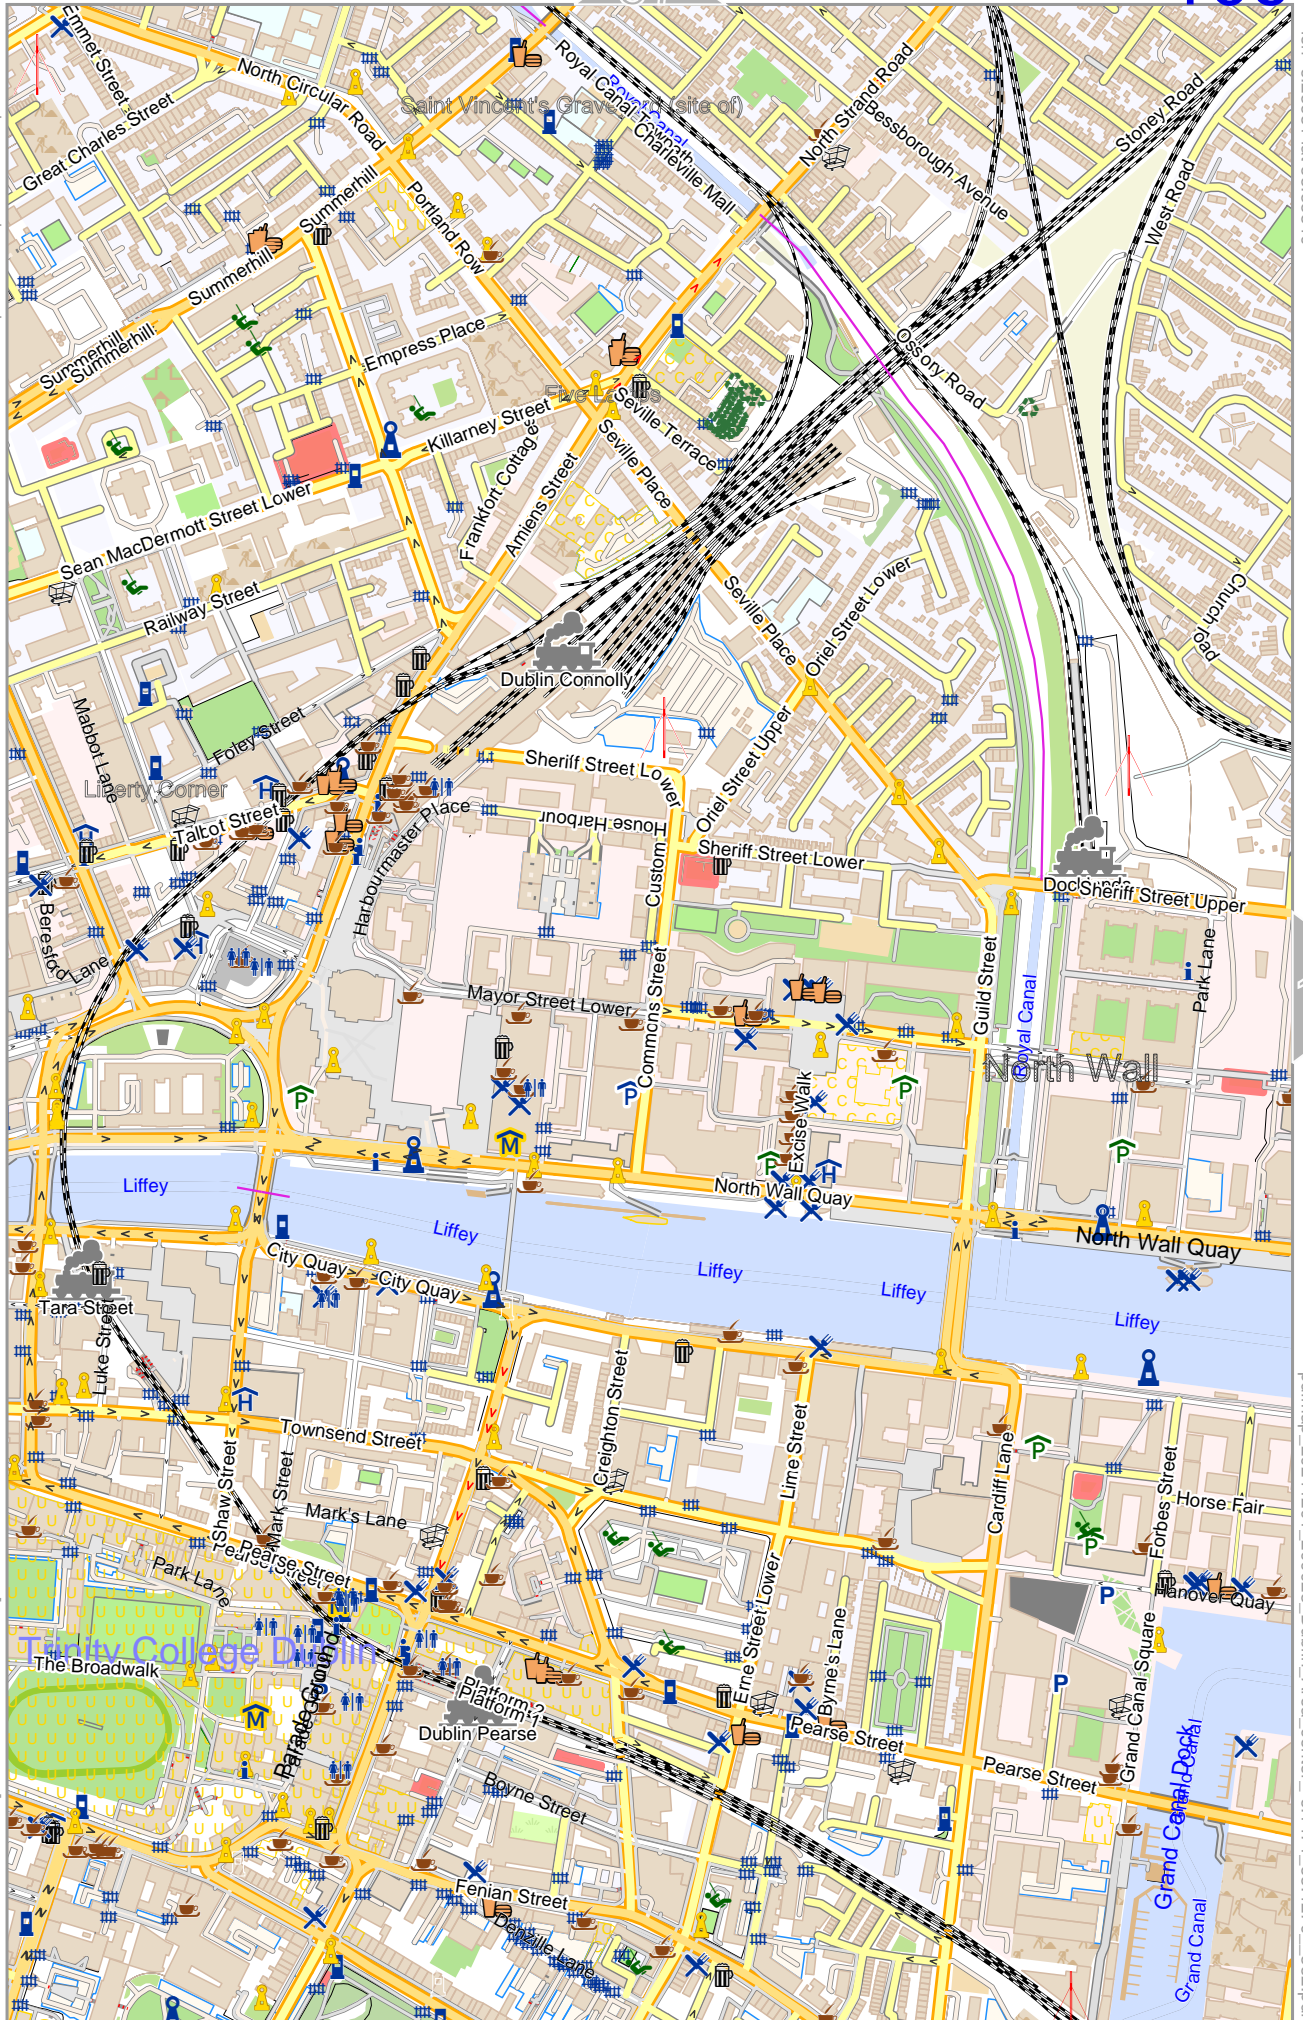

lon -6.03773 lat 53.37572

107

lon -6.05691 lat 53.35773 [nom. scale = 1 / 7500]

0 100 m 300 m

120

pdfmap_20241201_200023_Dublin_Area_center_-6.1471_53.4270_332.pdf

Map data © OpenStreetMap contributors

lon -6.23631 lat 53.35840