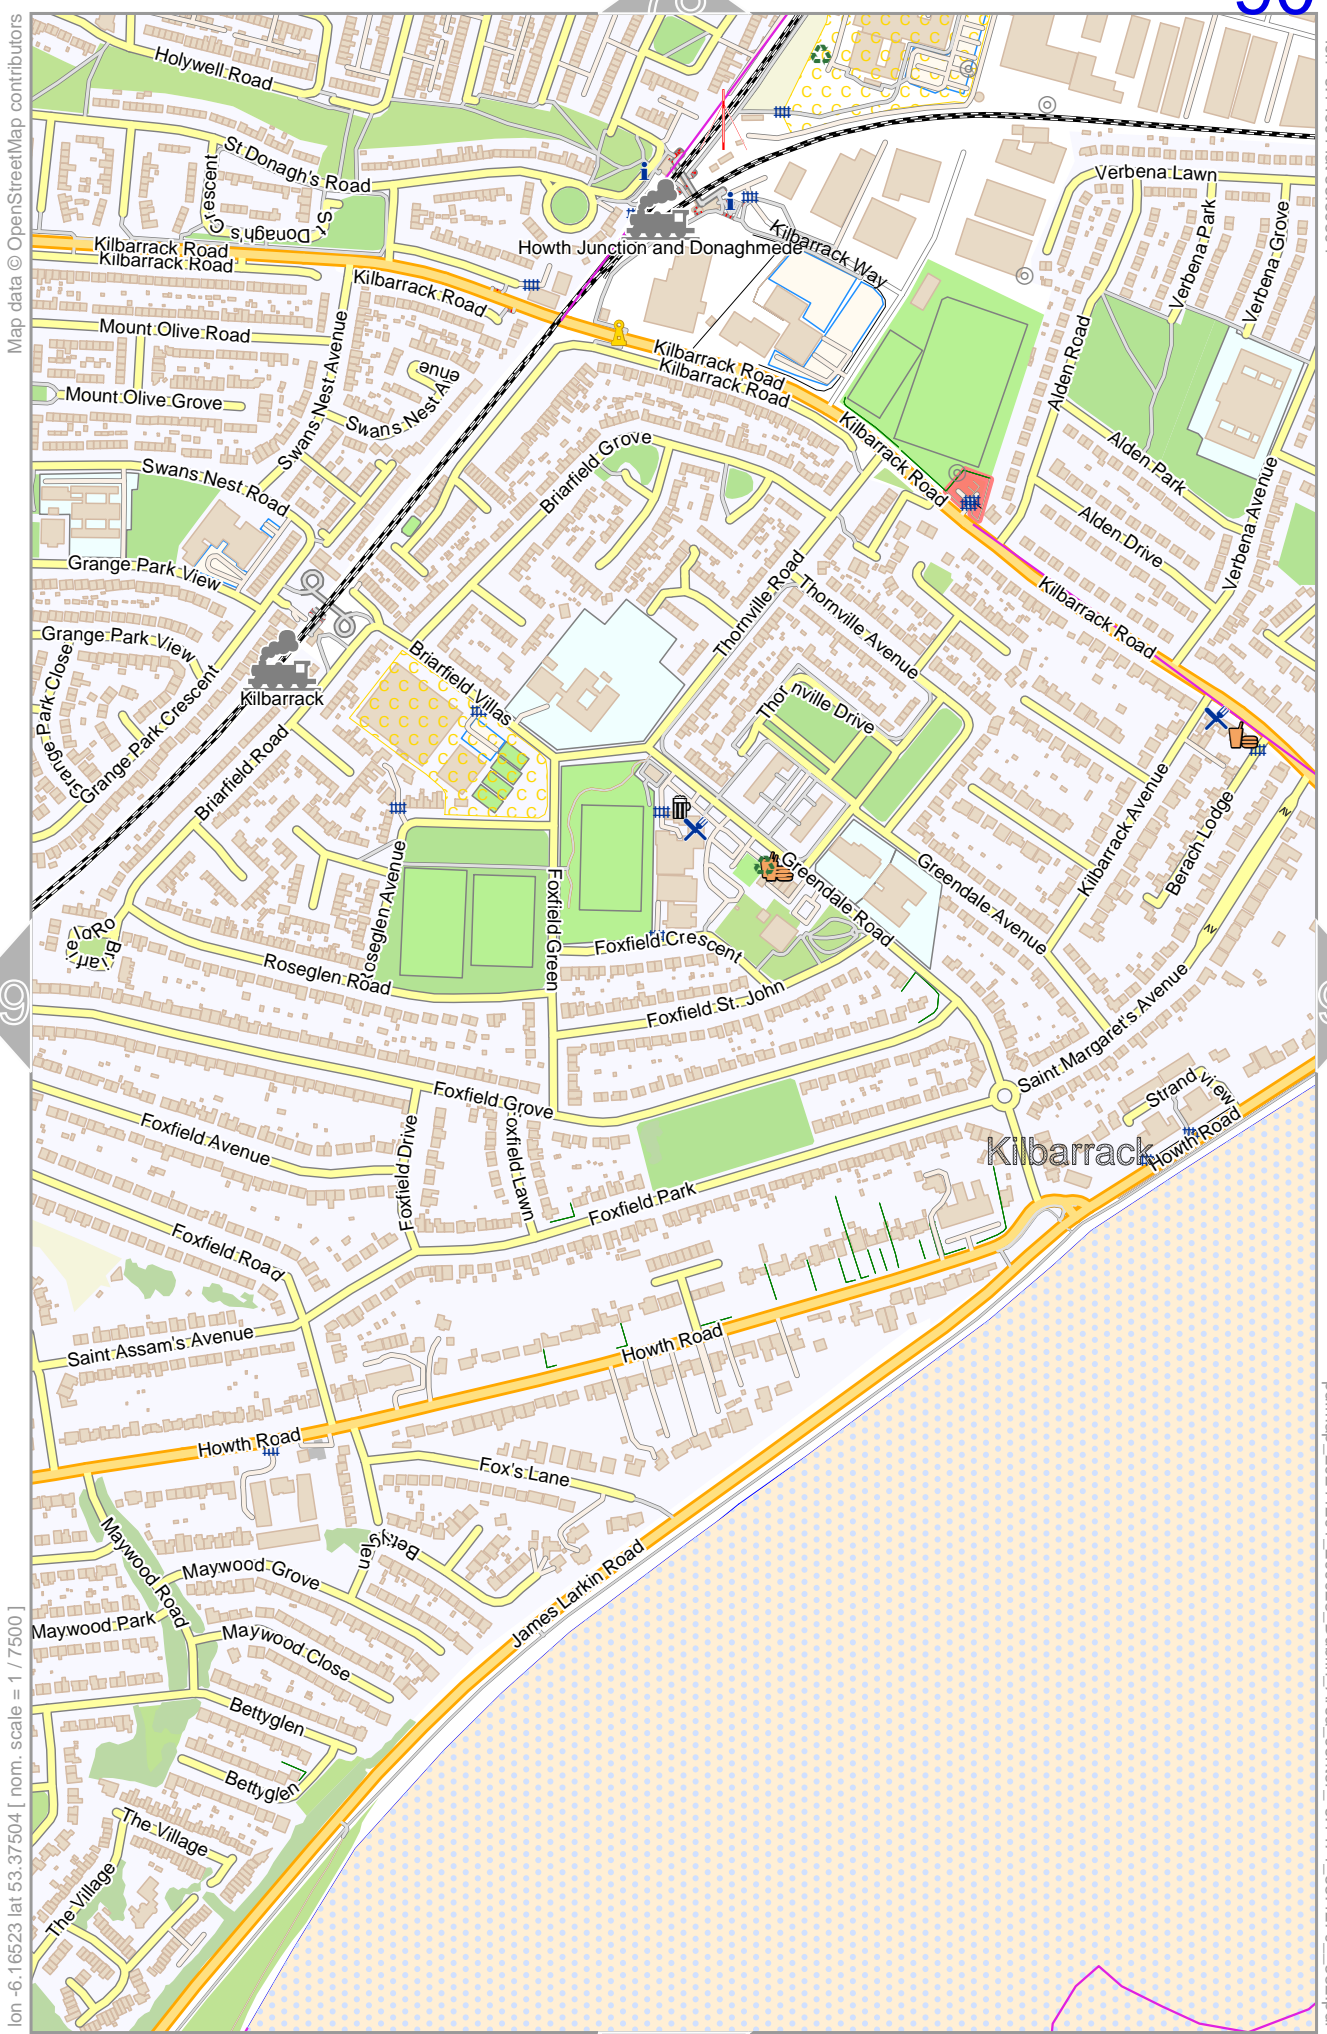

Dublin Area center

Map data © OpenStreetMap contributors

lon -6.14604 lat 53.39304

lon -6.16523 lat 53.37504 [nom. scale = 1 / 7500]

pdfmap_20241201_200023_Dublin_Area_center_-6.1471_53.4270_332.pdf

0 100 m 300 m