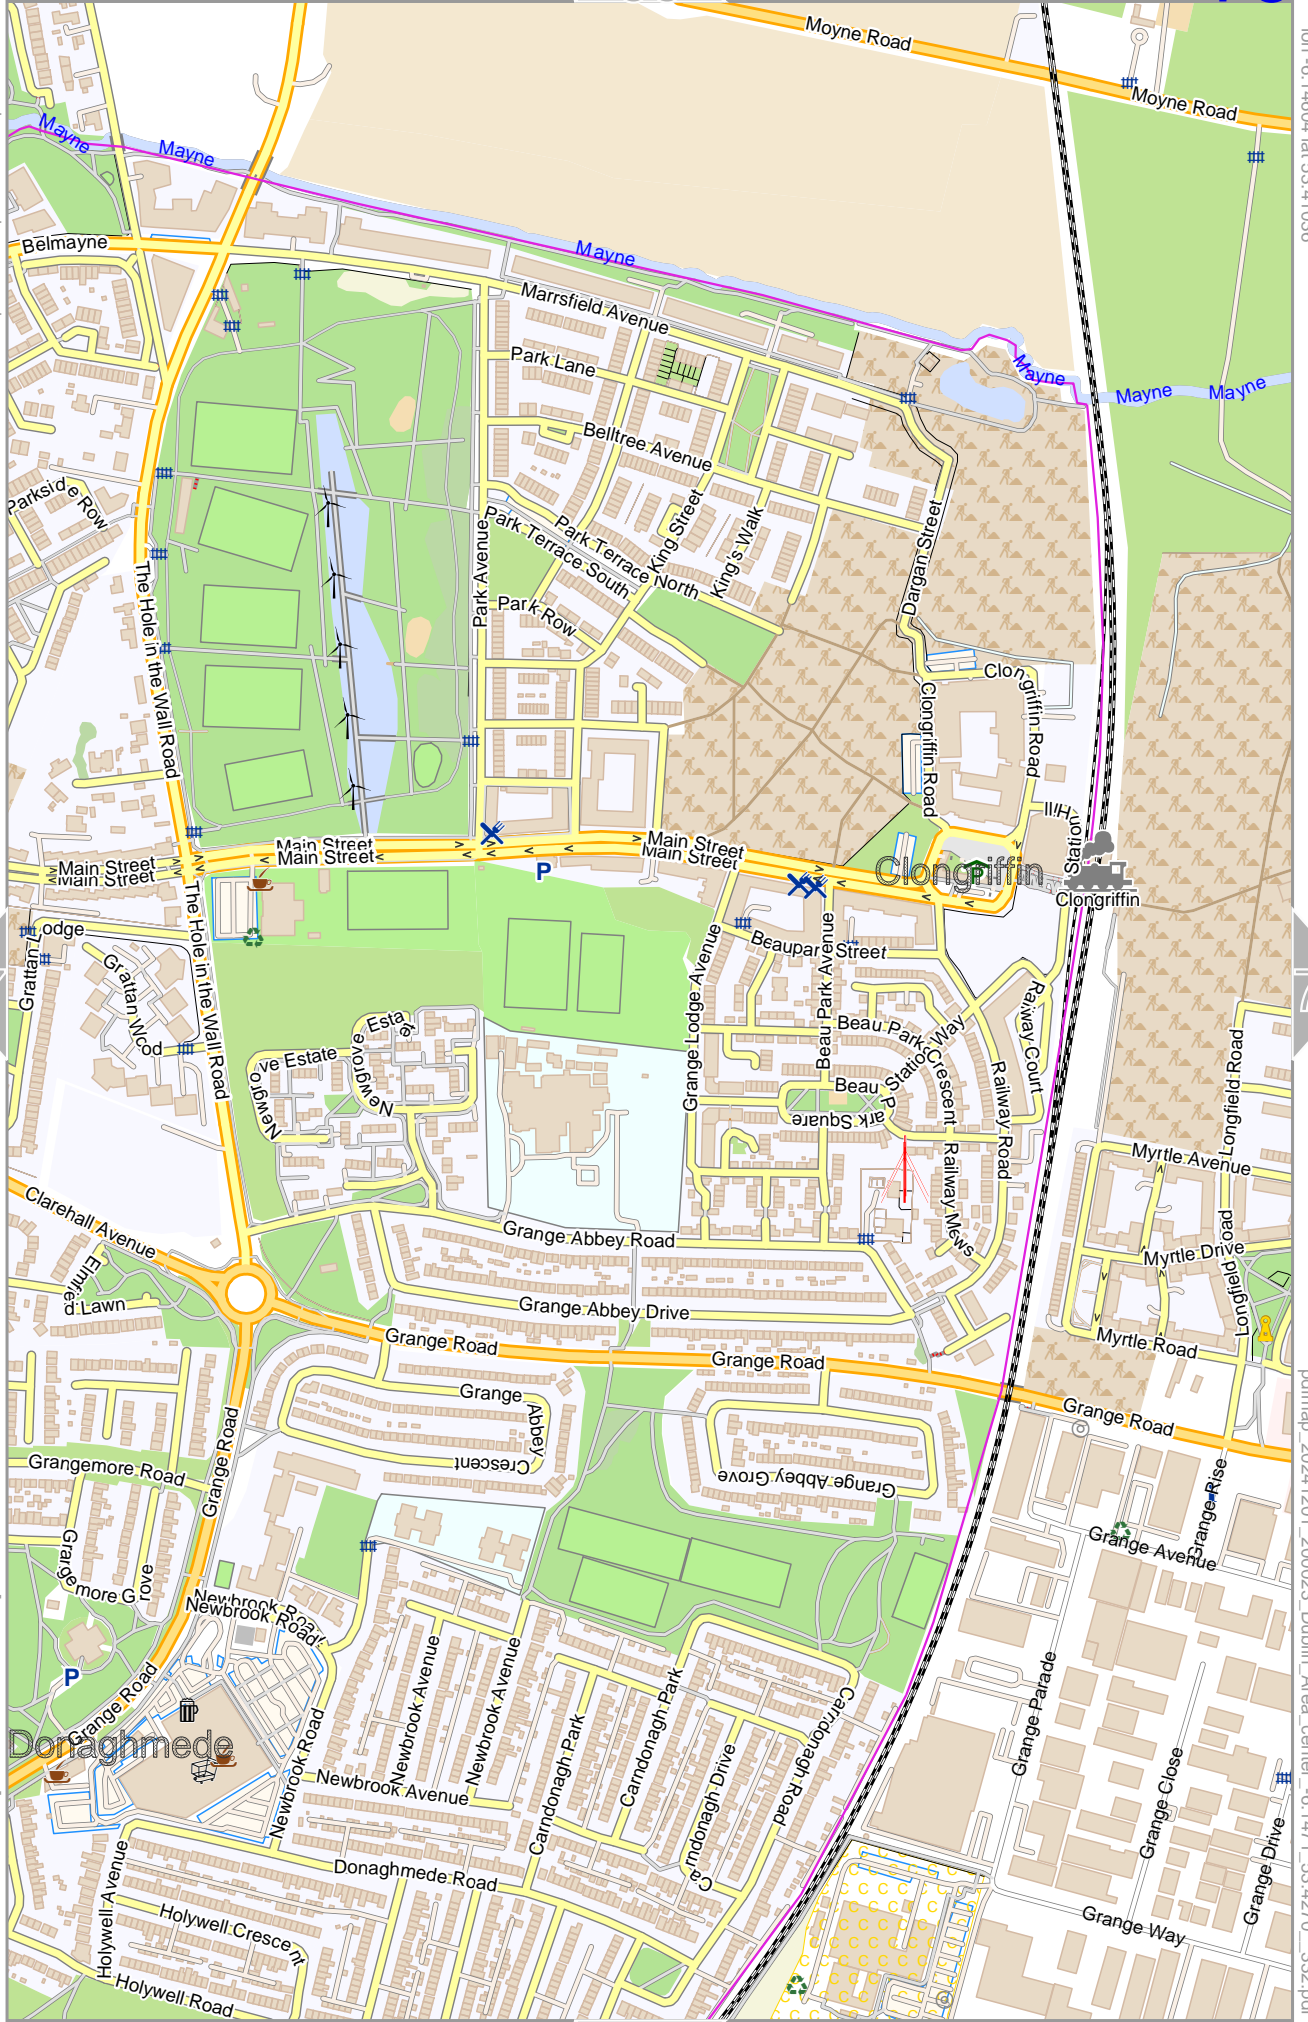

Map data © OpenStreetMap contributors

lon -6.16523 lat 53.39236 | nom. scale = 1 / 75000

pdfmap_20241201_200023_Dublin_Area_center_-6.1471_53.4270_332.pdf

0 100 m 300 m