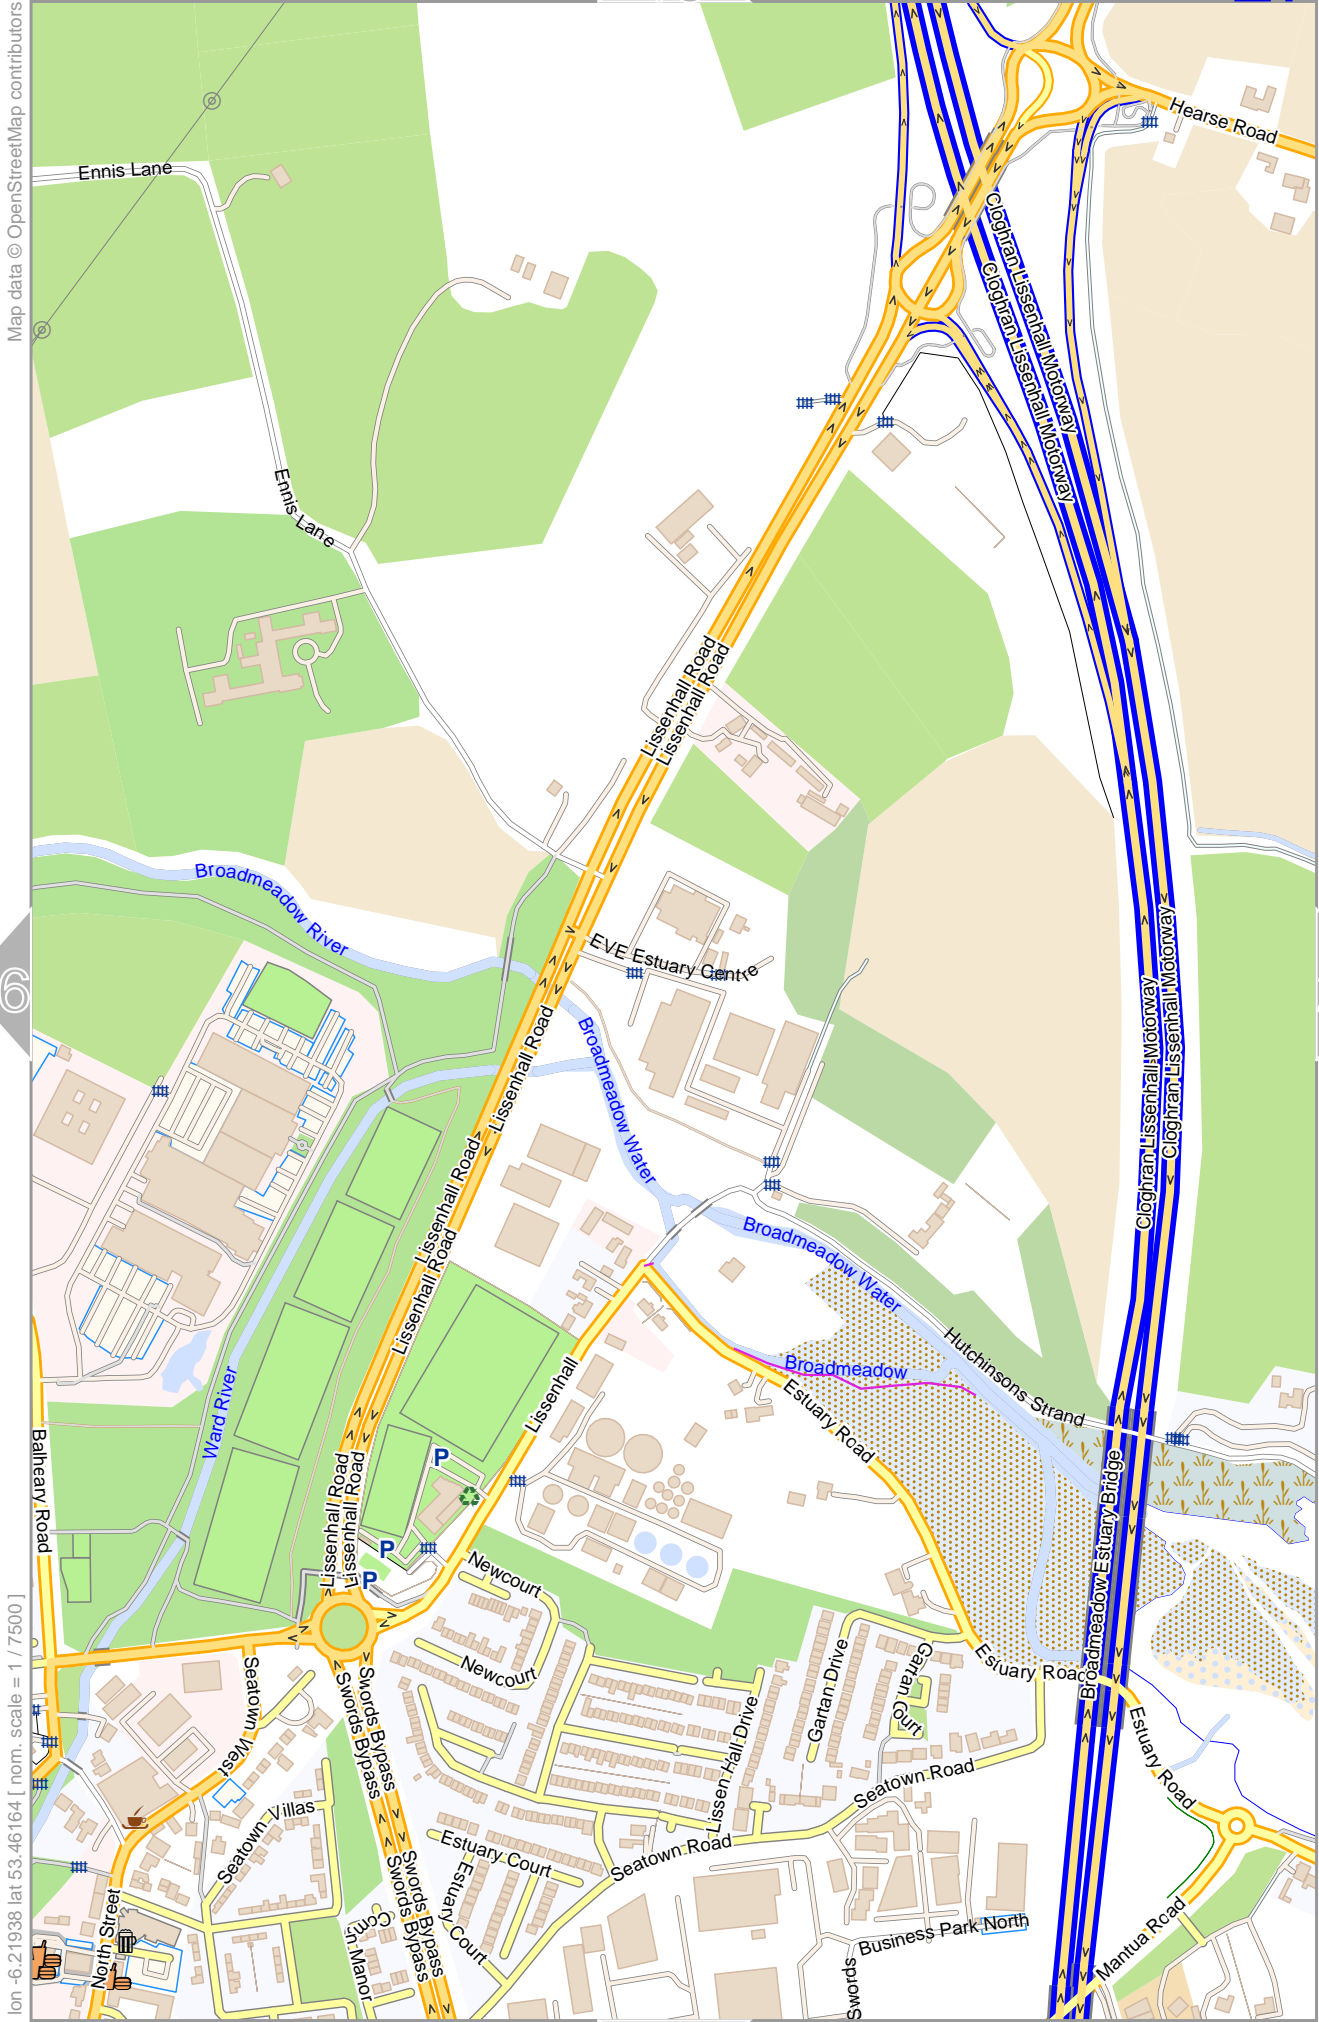

Map data © OpenStreetMap contributors

lon -6.21825 lat 53.47963

lon -6.23744 lat 53.46164 [nom. scale = 1 / 75000]

pdfmap_20241201_200023_Dublin_Area_center_-6.1471_53.4270_332.pdf

0 100 m 300 m

Map data © OpenStreetMap contributors