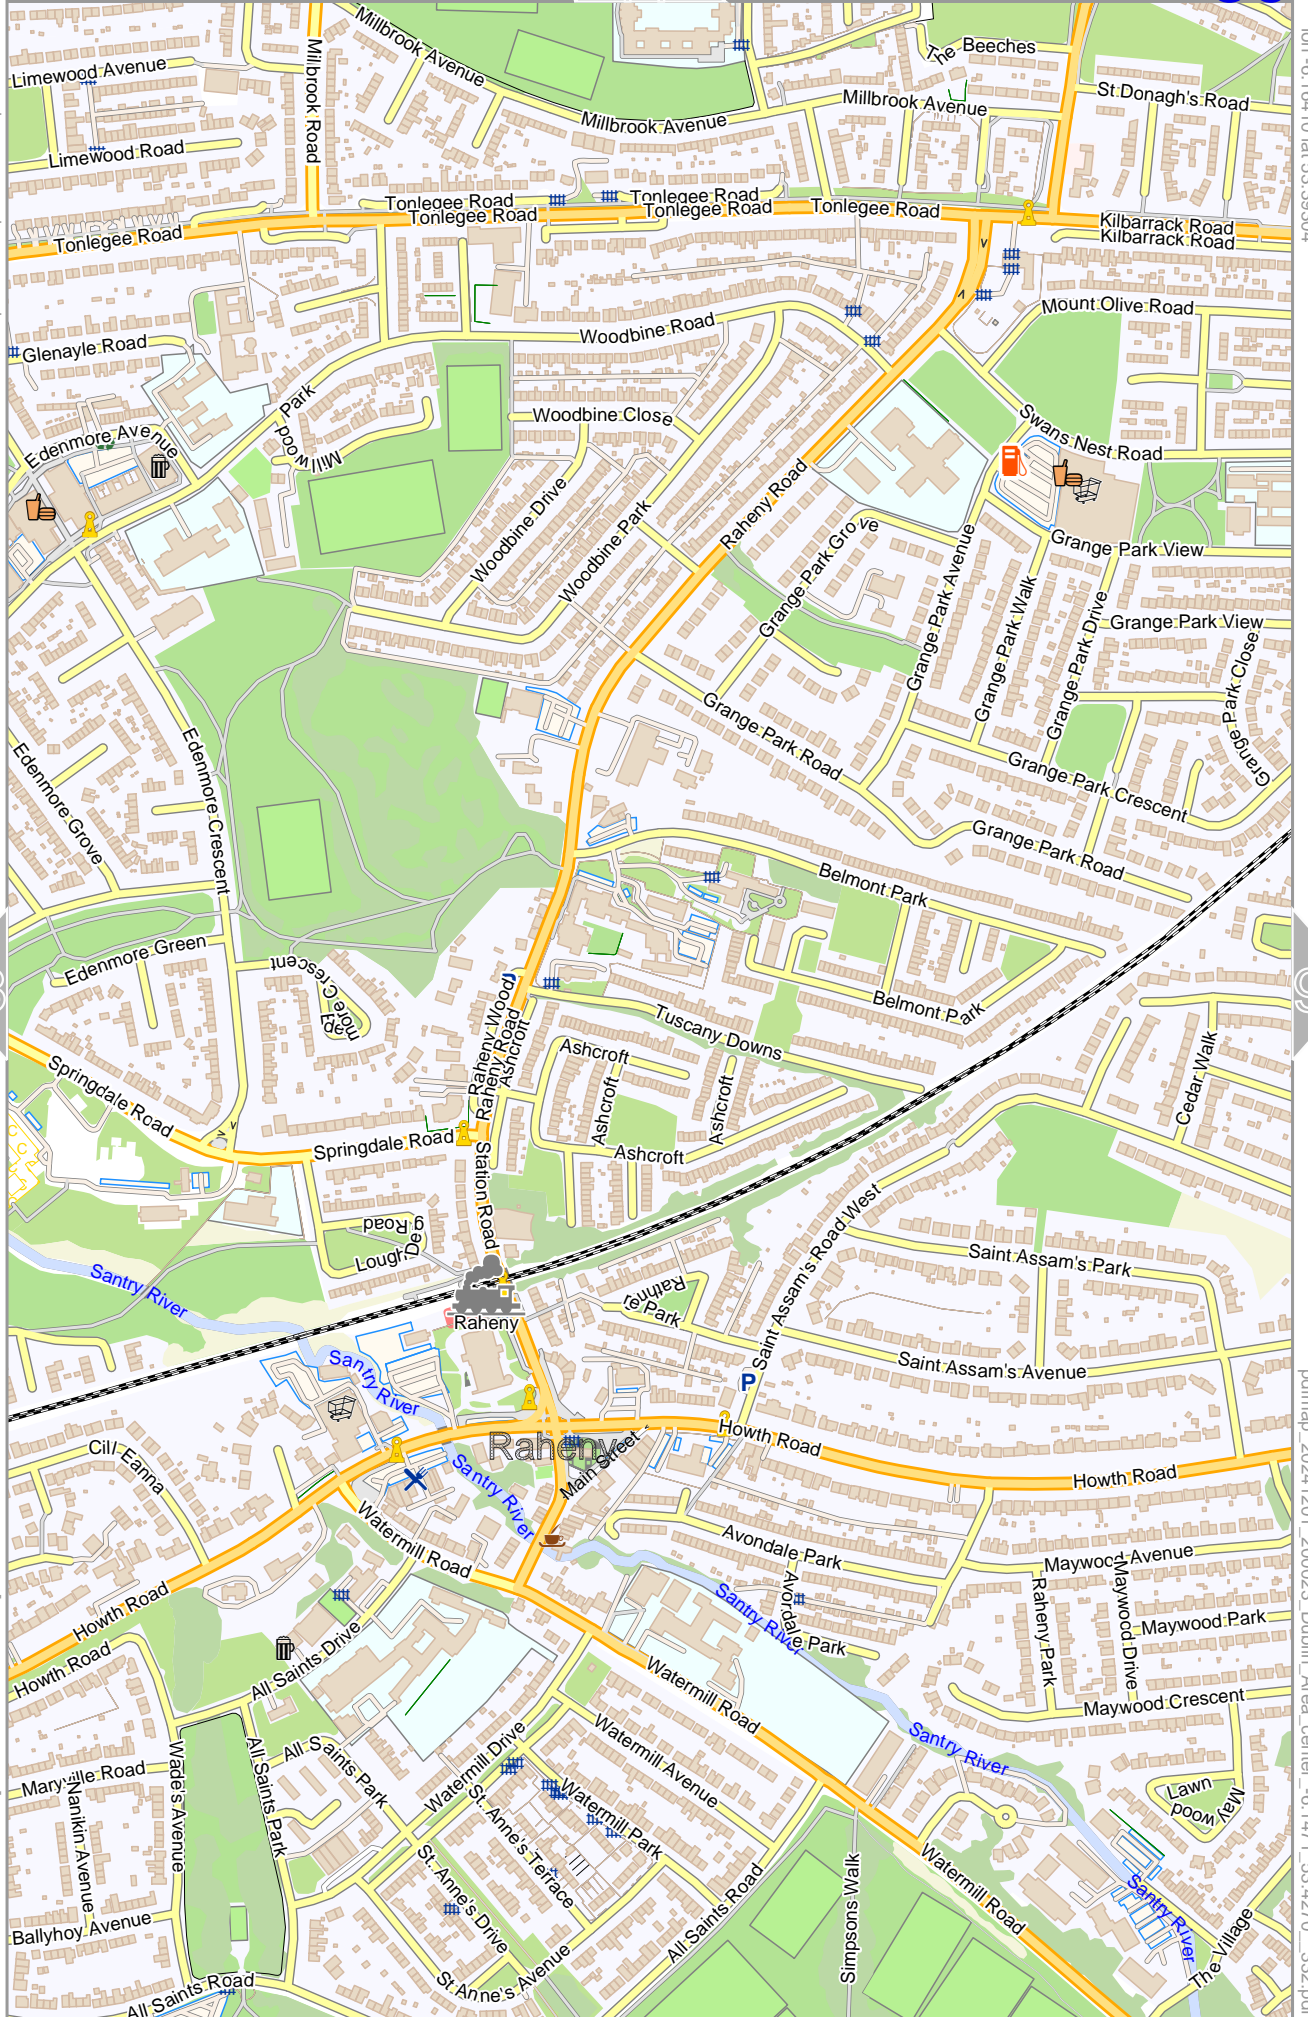

Map data © OpenStreetMap contributors

lon -6.16410 lat 53.39304

lon -6.18328 lat 53.37504 [nom. scale = 1 / 75000]

pdfmap_20241201_200023_Dublin_Area_center_-6.1471_53.4270_332.pdf

0 100 m 300 m