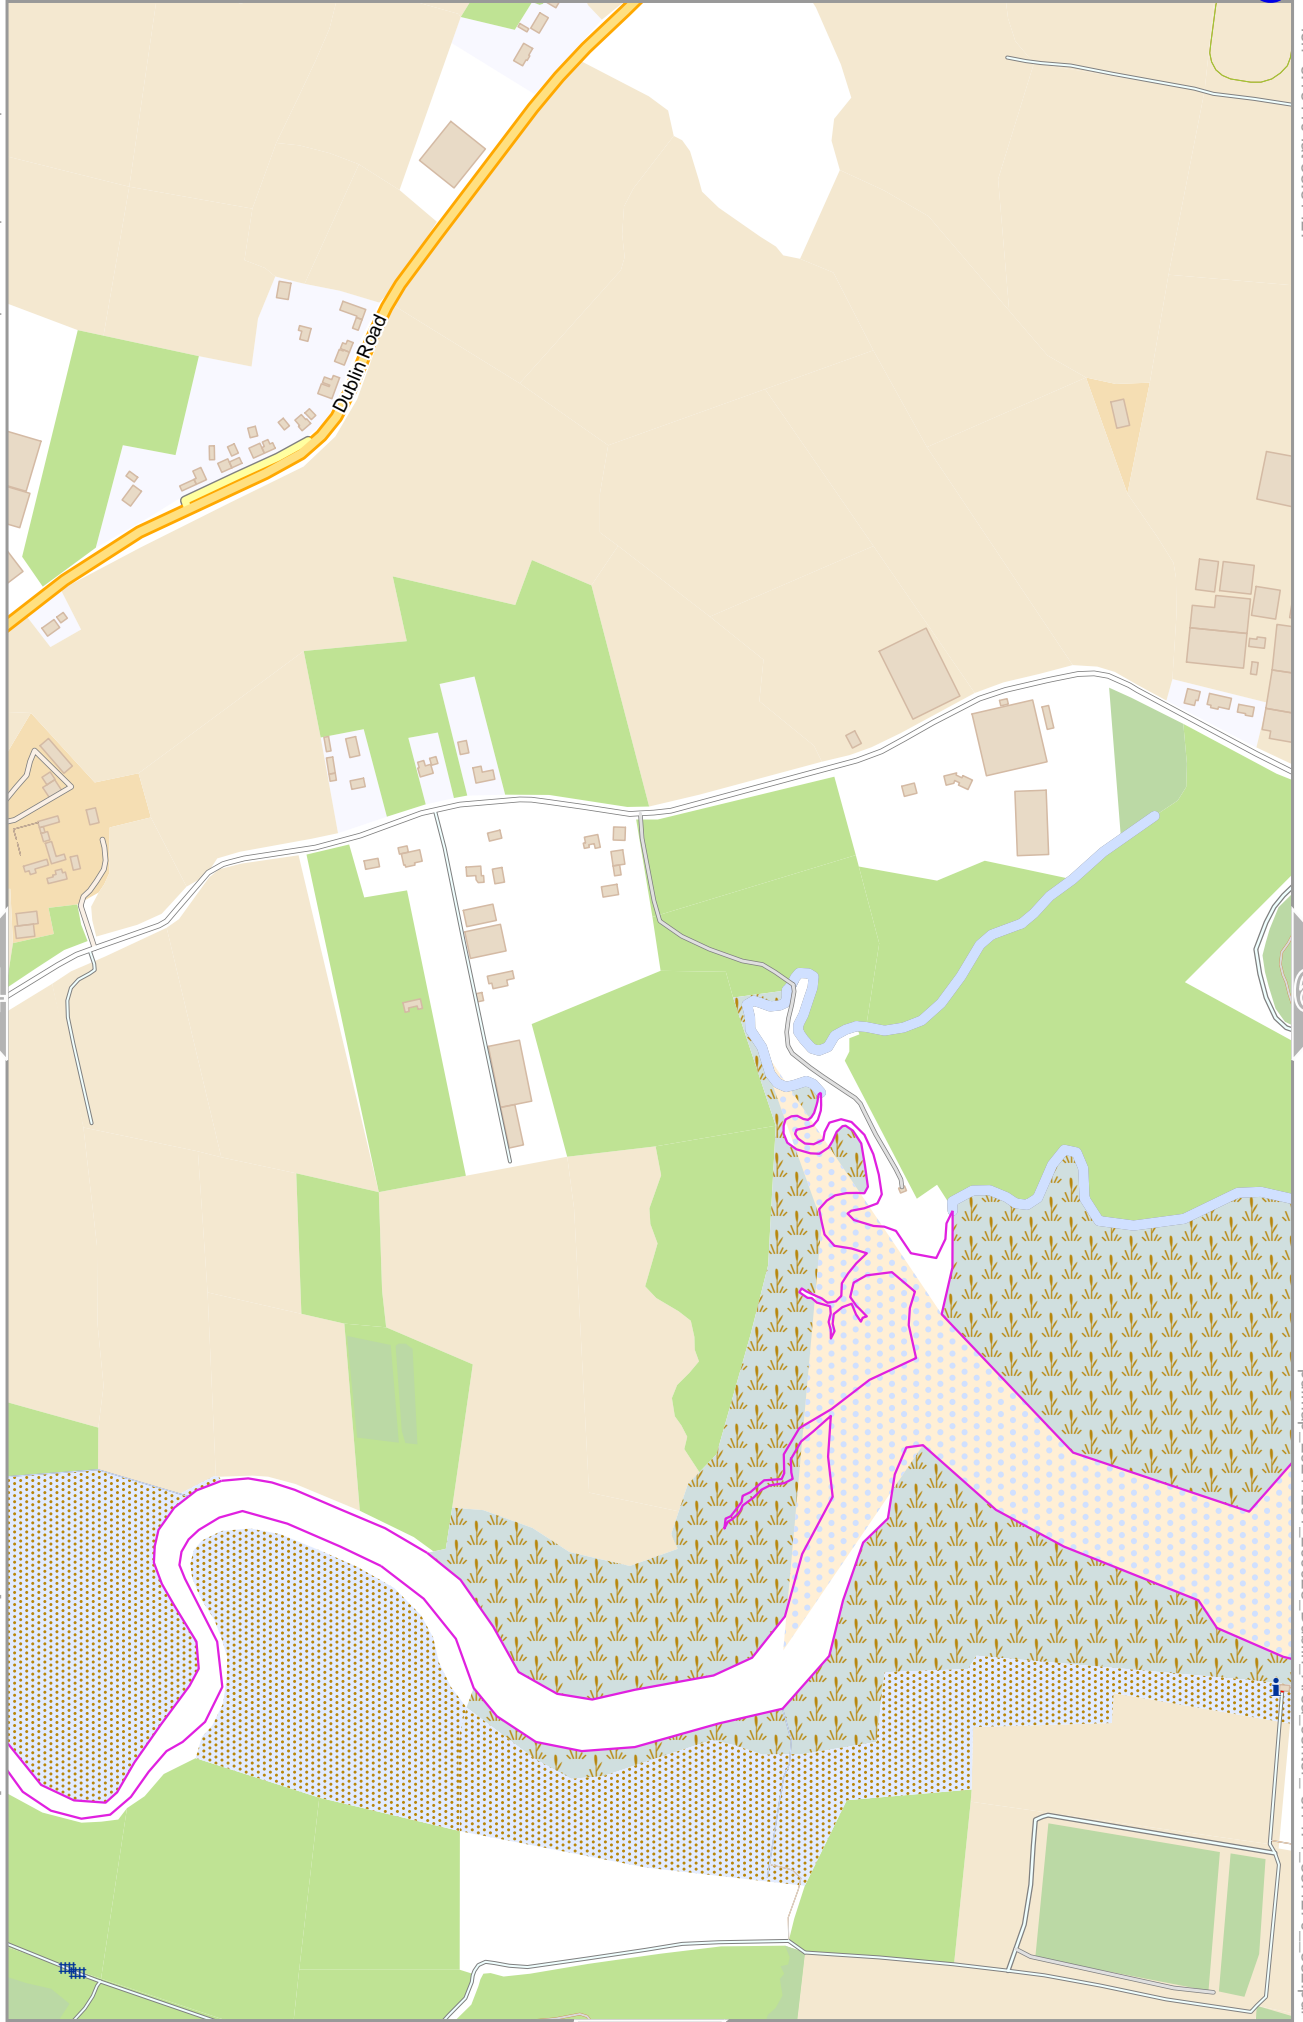

Map data © OpenStreetMap contributors

lon -6.16410 lat 53.51427

lon -6.18328 lat 53.49628 [nom. scale = 1 / 7500]

pdfmap_20241201_200023_Dublin_Area_center_-6.1471_53.4270_332.pdf

0 100 m 300 m

17