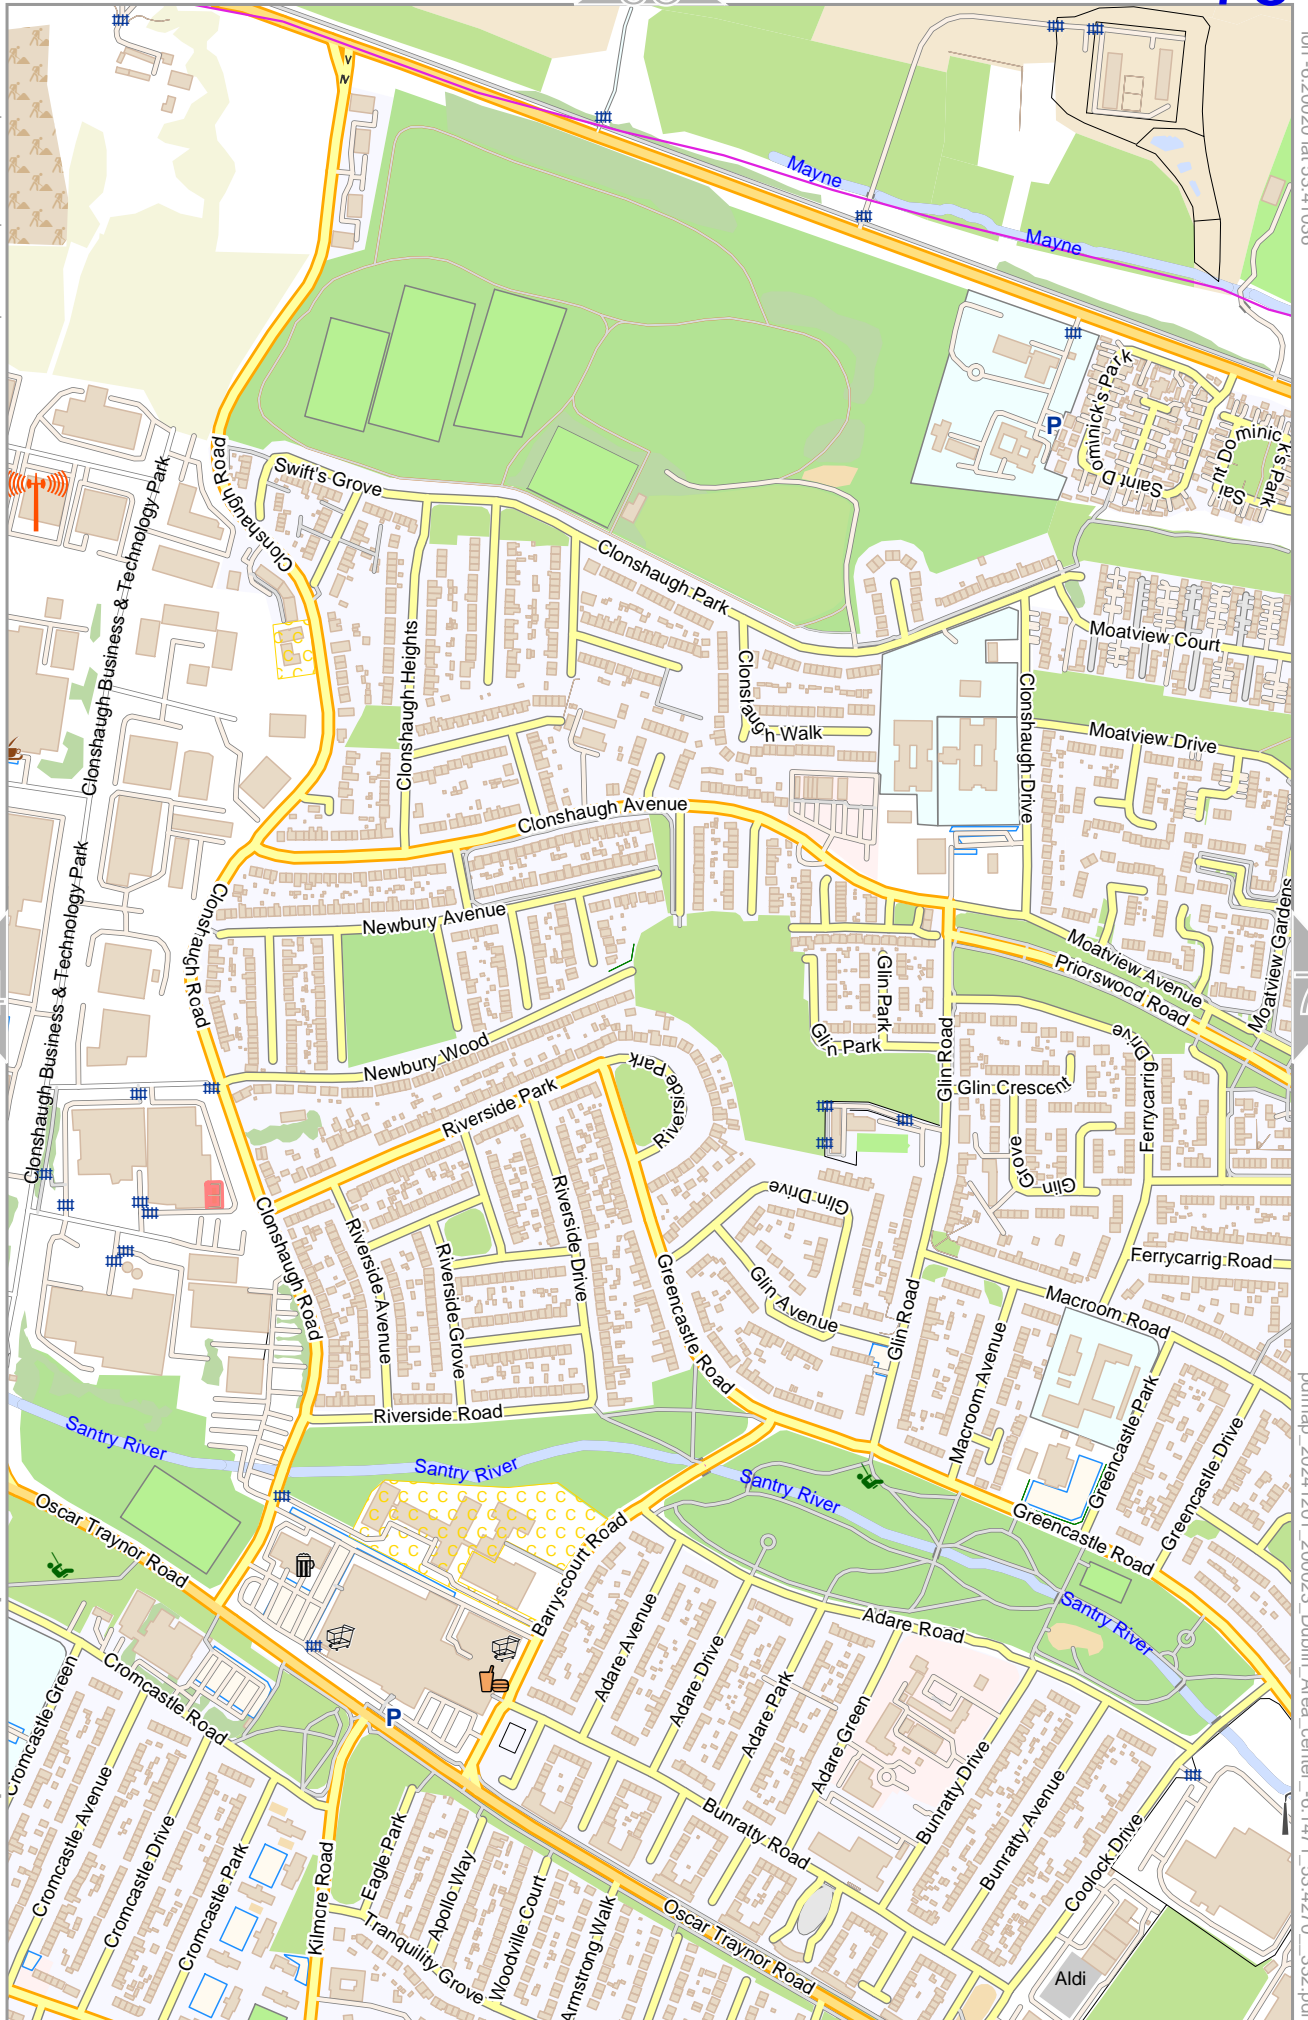

pdfmap_20241201_200023_Dublin_Area_center_-6:1471_53:4270_332.pdf

[lon -6.23744 lat 53.39236 | nom. scale = 1 / 75000]

0 100 m 300 m

86

73

75

62

Map data © OpenStreetMap contributors