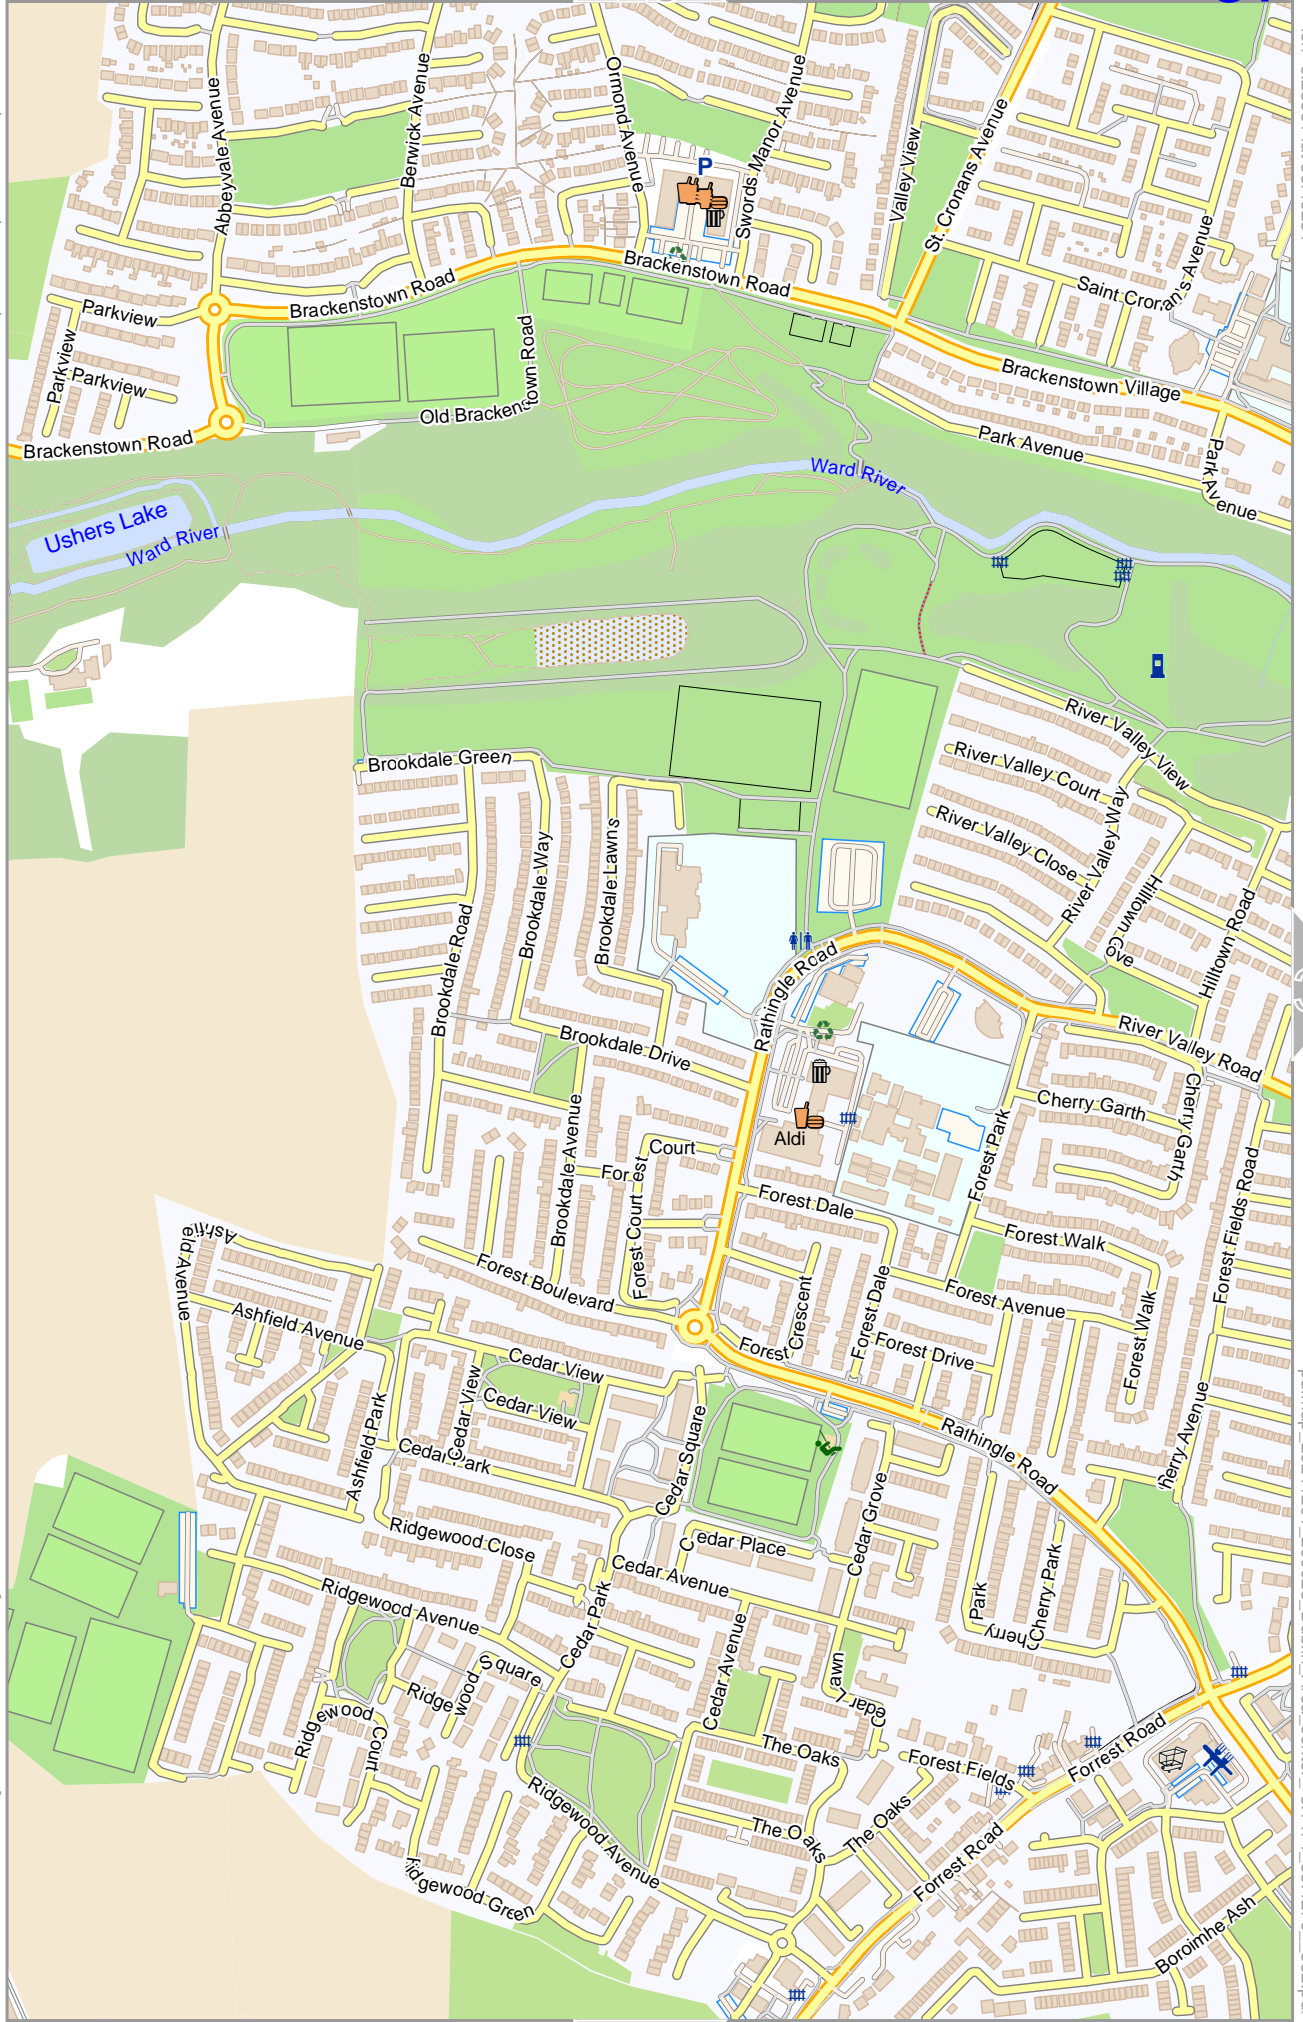

lon -6.03773 lat 53.47963

lon -6.05691 lat 53.46164 [nom. scale = 1 / 7500]

pdfmap_20241201_200023_Dublin_Area_center_-6.1471_53.4270_332.pdf

0 100 m 300 m

Map data © OpenStreetMap contributors

lon -6.23631 lat 53.46231