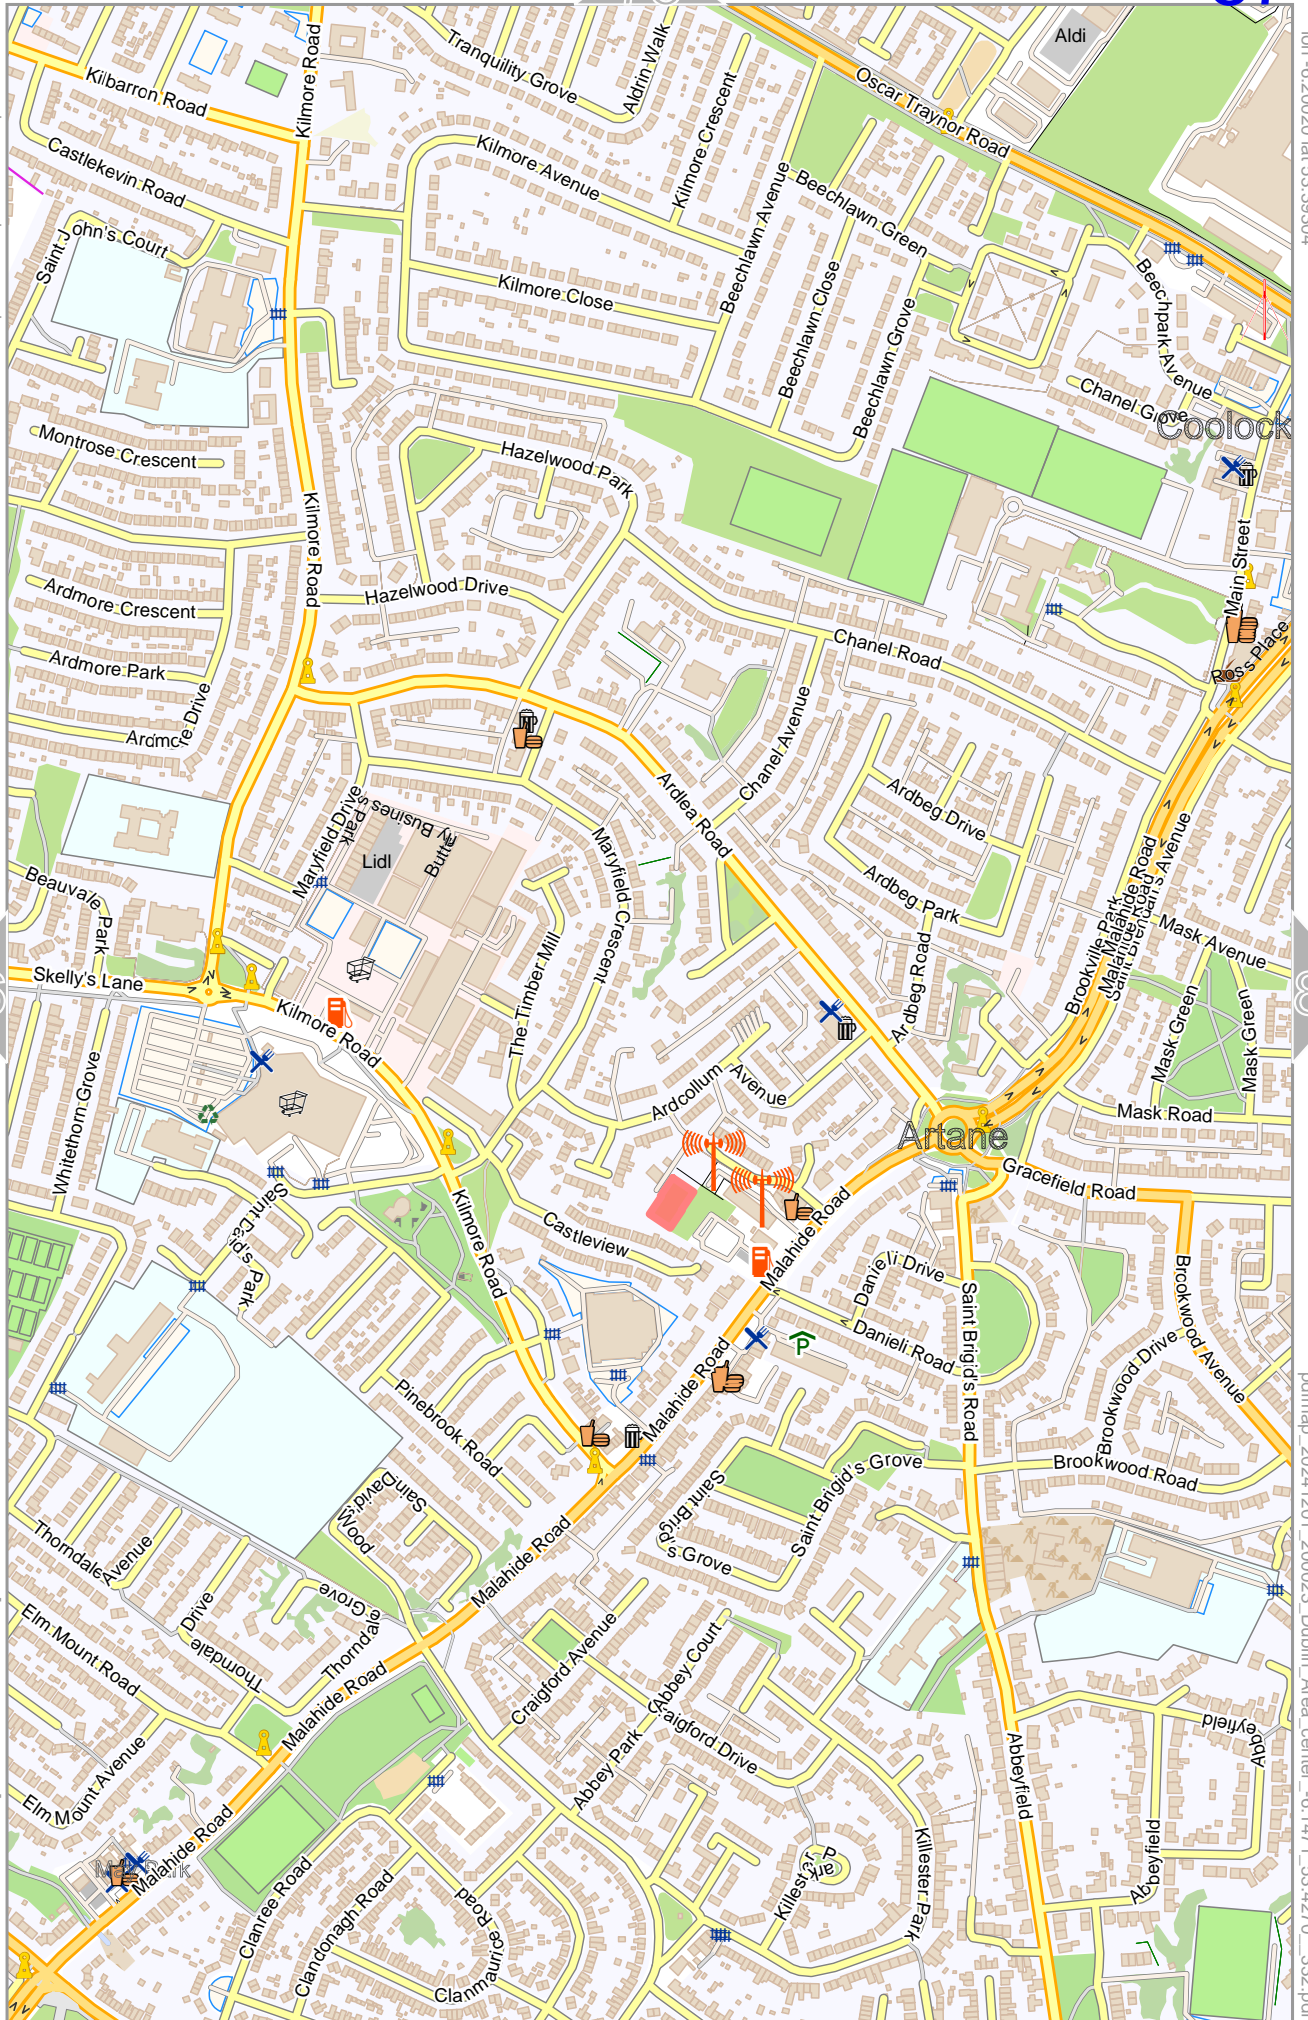

Map data © OpenStreetMap contributors

lon -6.20020 lat 53.39304

lon -6.21938 lat 53.37504 [nom. scale = 1 / 75000]

pdfmap_20241201_200023_Dublin_Area_center_-6.1471_53.4270_332.pdf

0 100 m 300 m