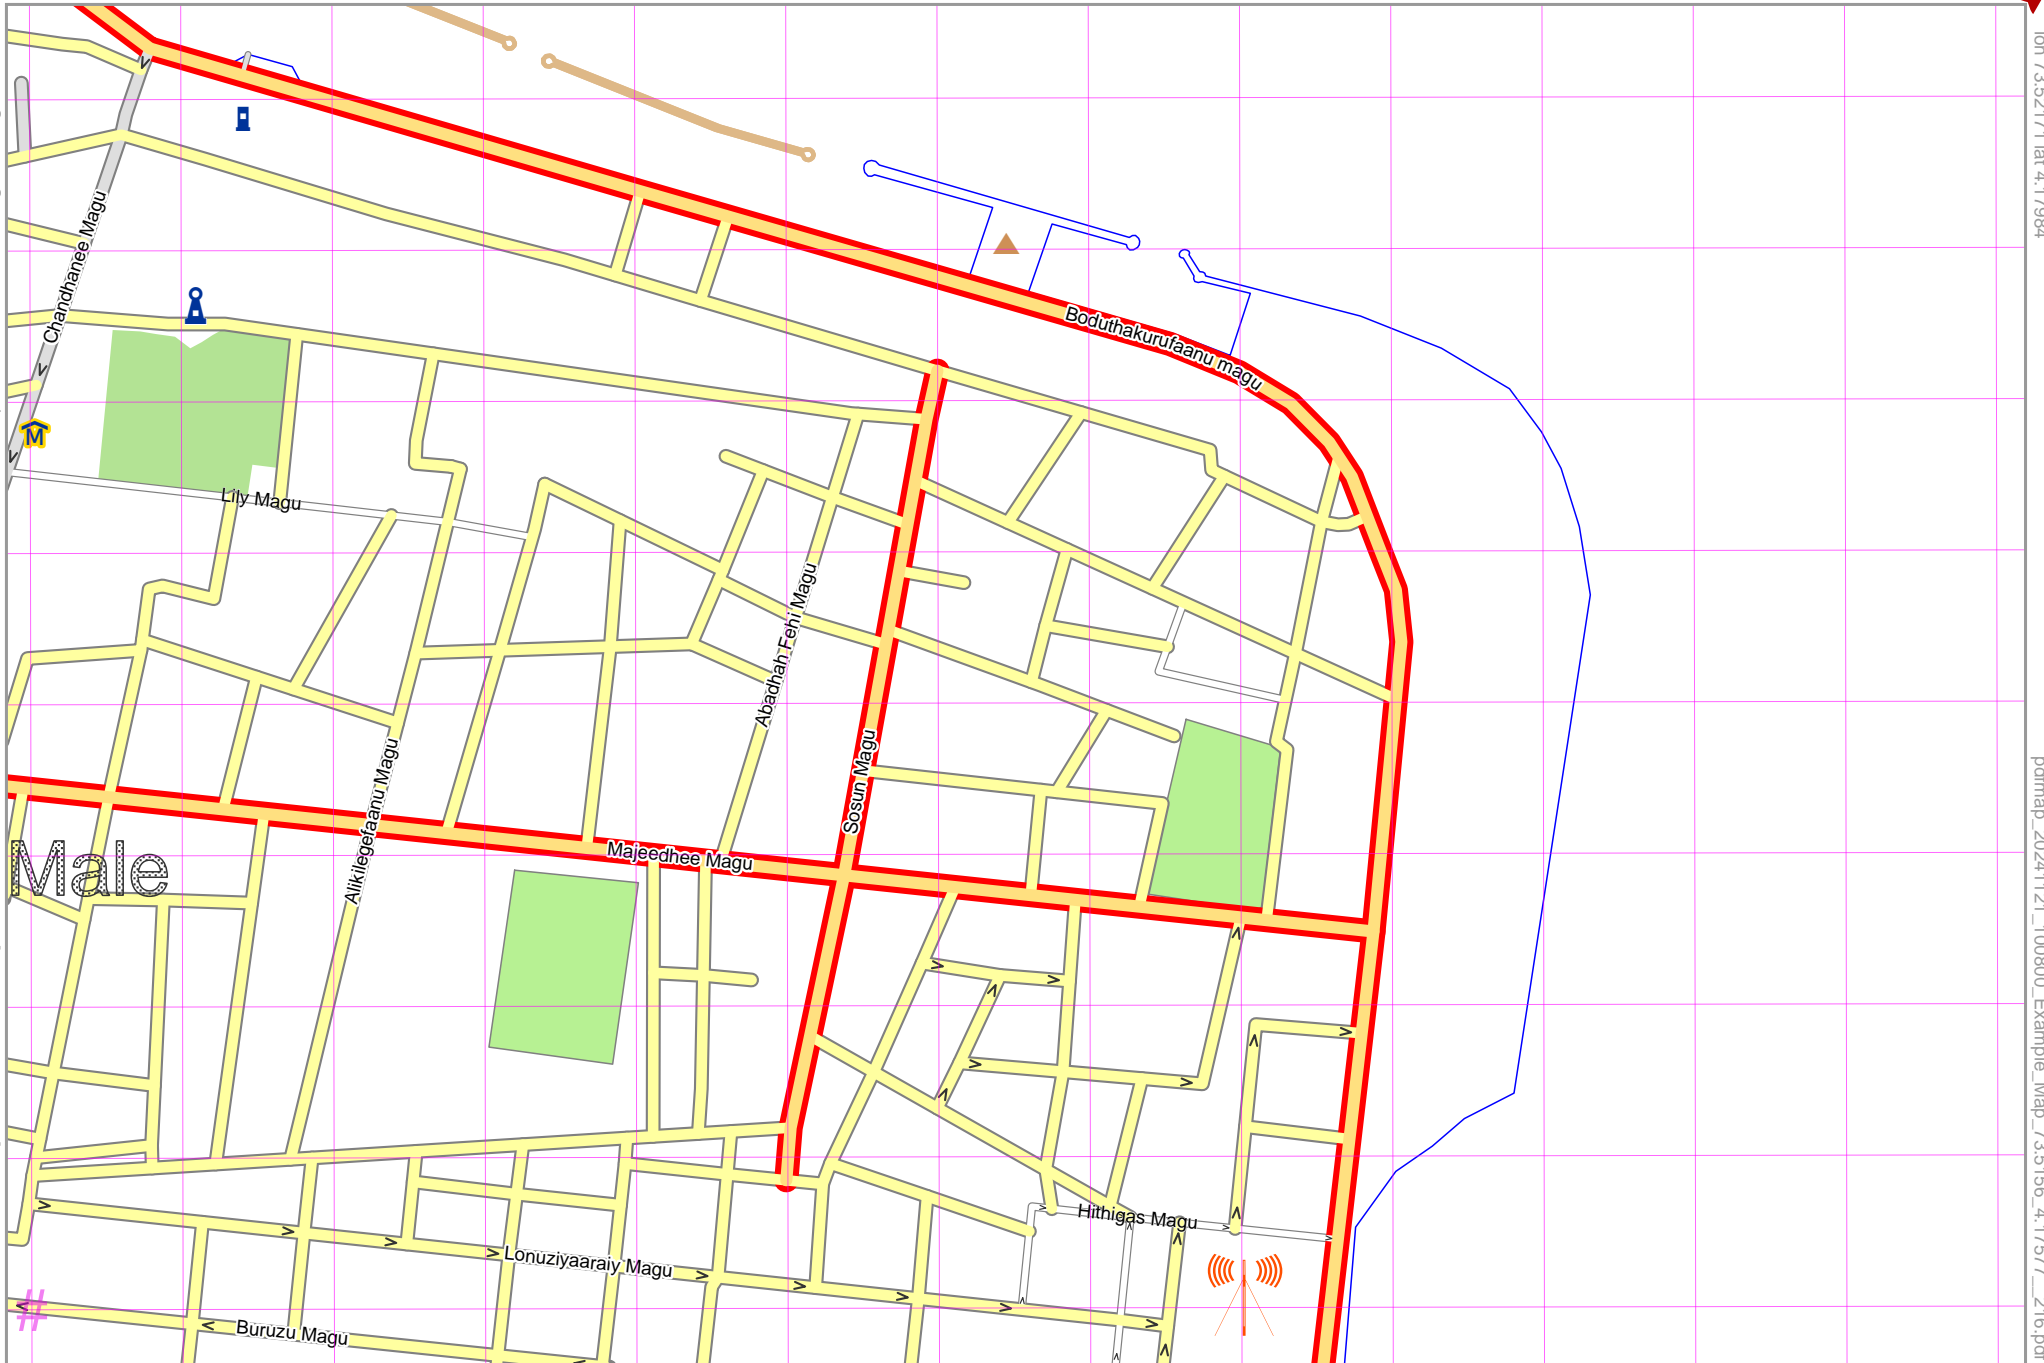

Map data © CCBY-SA2 fosc.m.org+osm.org contributors

lon 73.52171 lat 4.17964

lon 73.50968 lat 4.17170 [ nom. scale = 1 / 5000 ]

pdfmap\_20241121\_100800\_Example\_Map\_73.5156\_4.17577\_216.pdf

# UTM: 43 N easting 334.60 km northing 461.30 km  
UTM-Grid-width = 100m