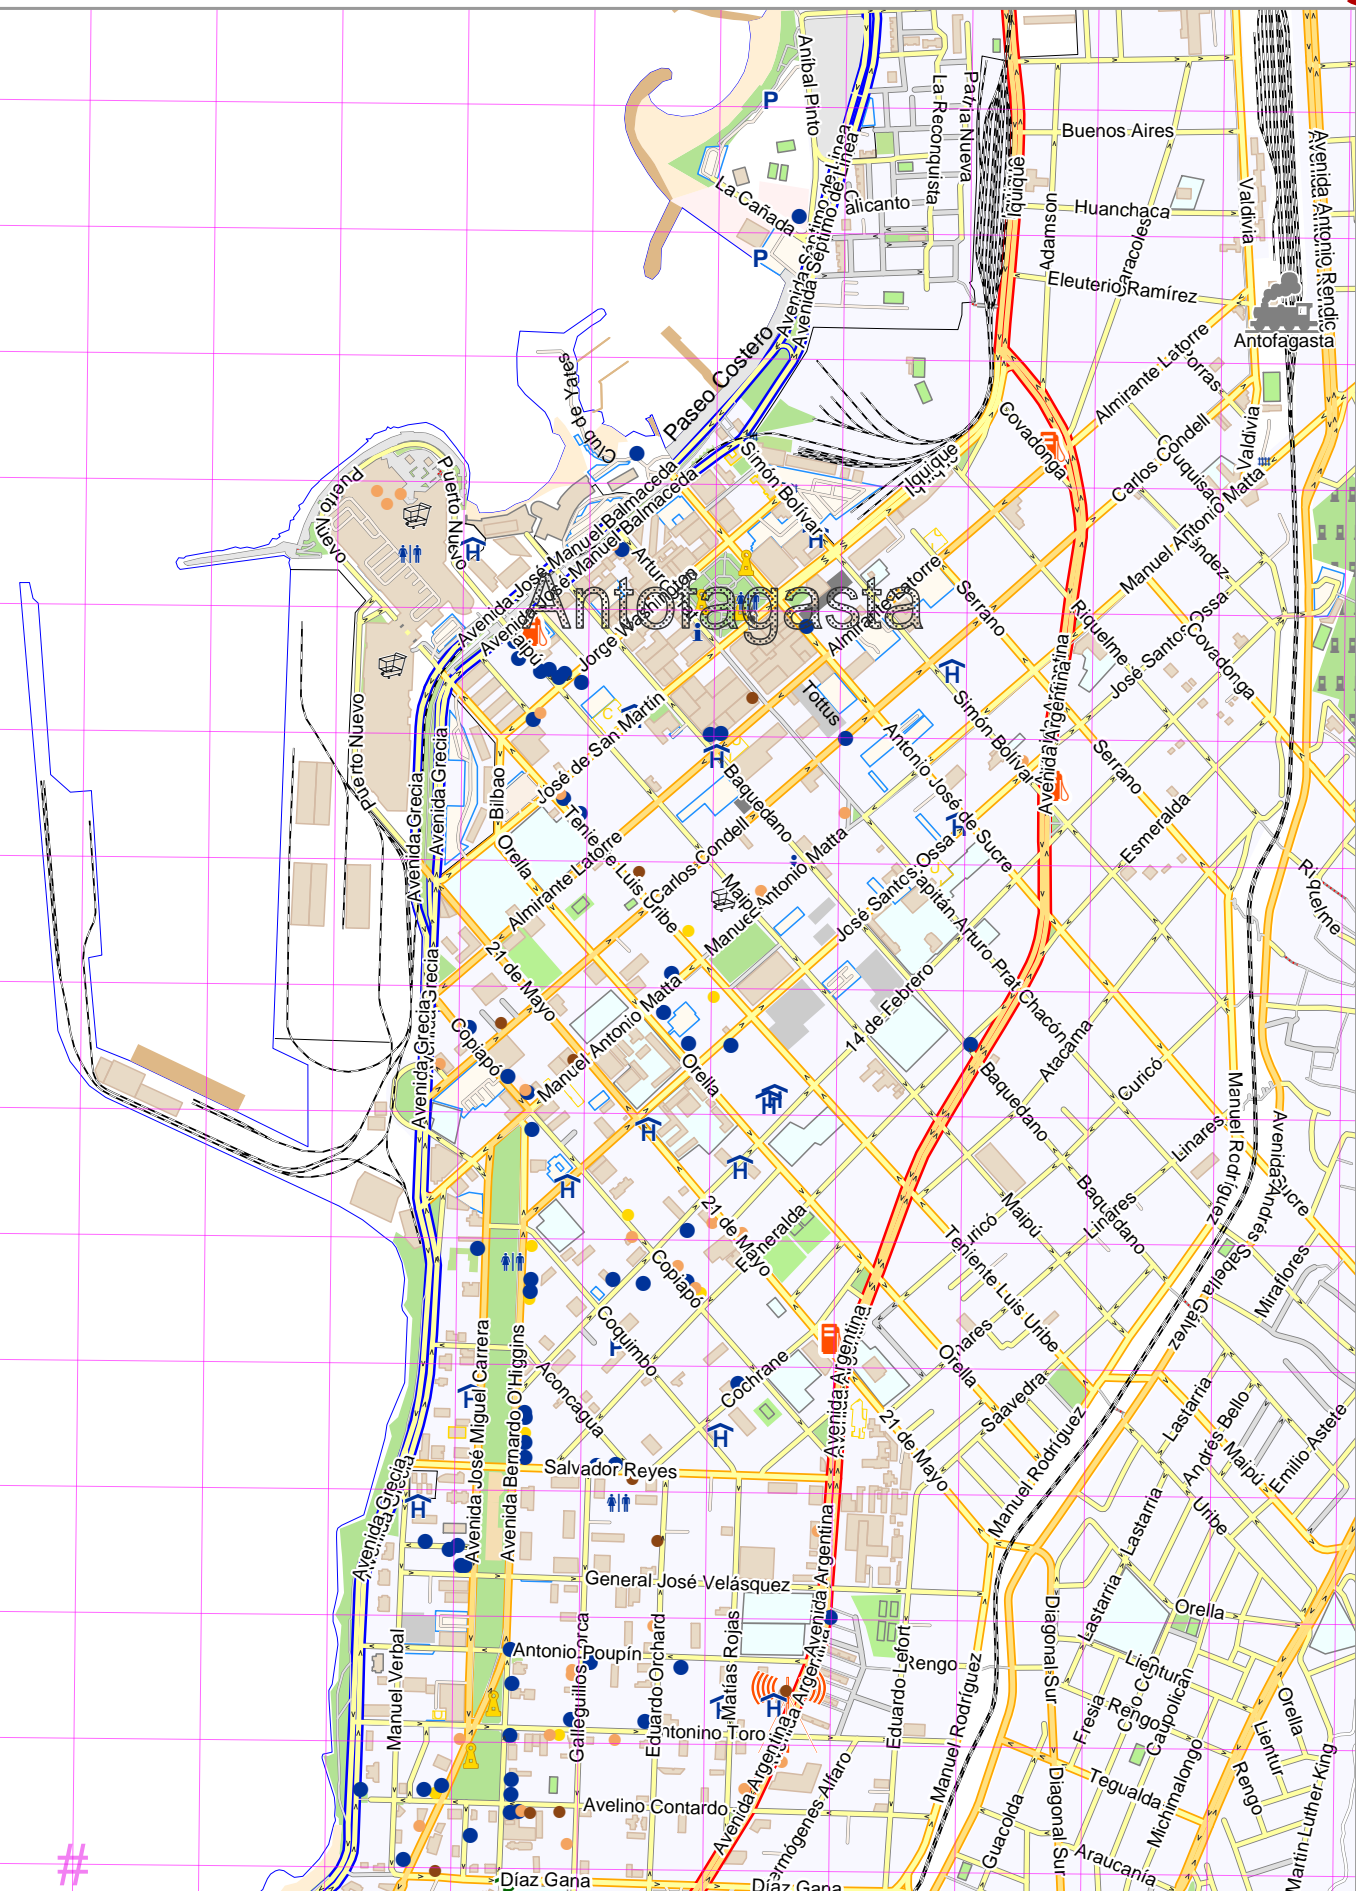

lon -70.38814 lat -23.63798

Map data © OpenStreetMap contributors

lon -70.41001 lat -23.66500 [ nom. scale = 1 / 12000 ]

pdfmap 20241120 201755. Example\_Map -70.399 -23.651 799.pdf

#

# UTM: 19 K easting 356.40 km northing 7382.20 km  
UTM-Grid-width = 200m