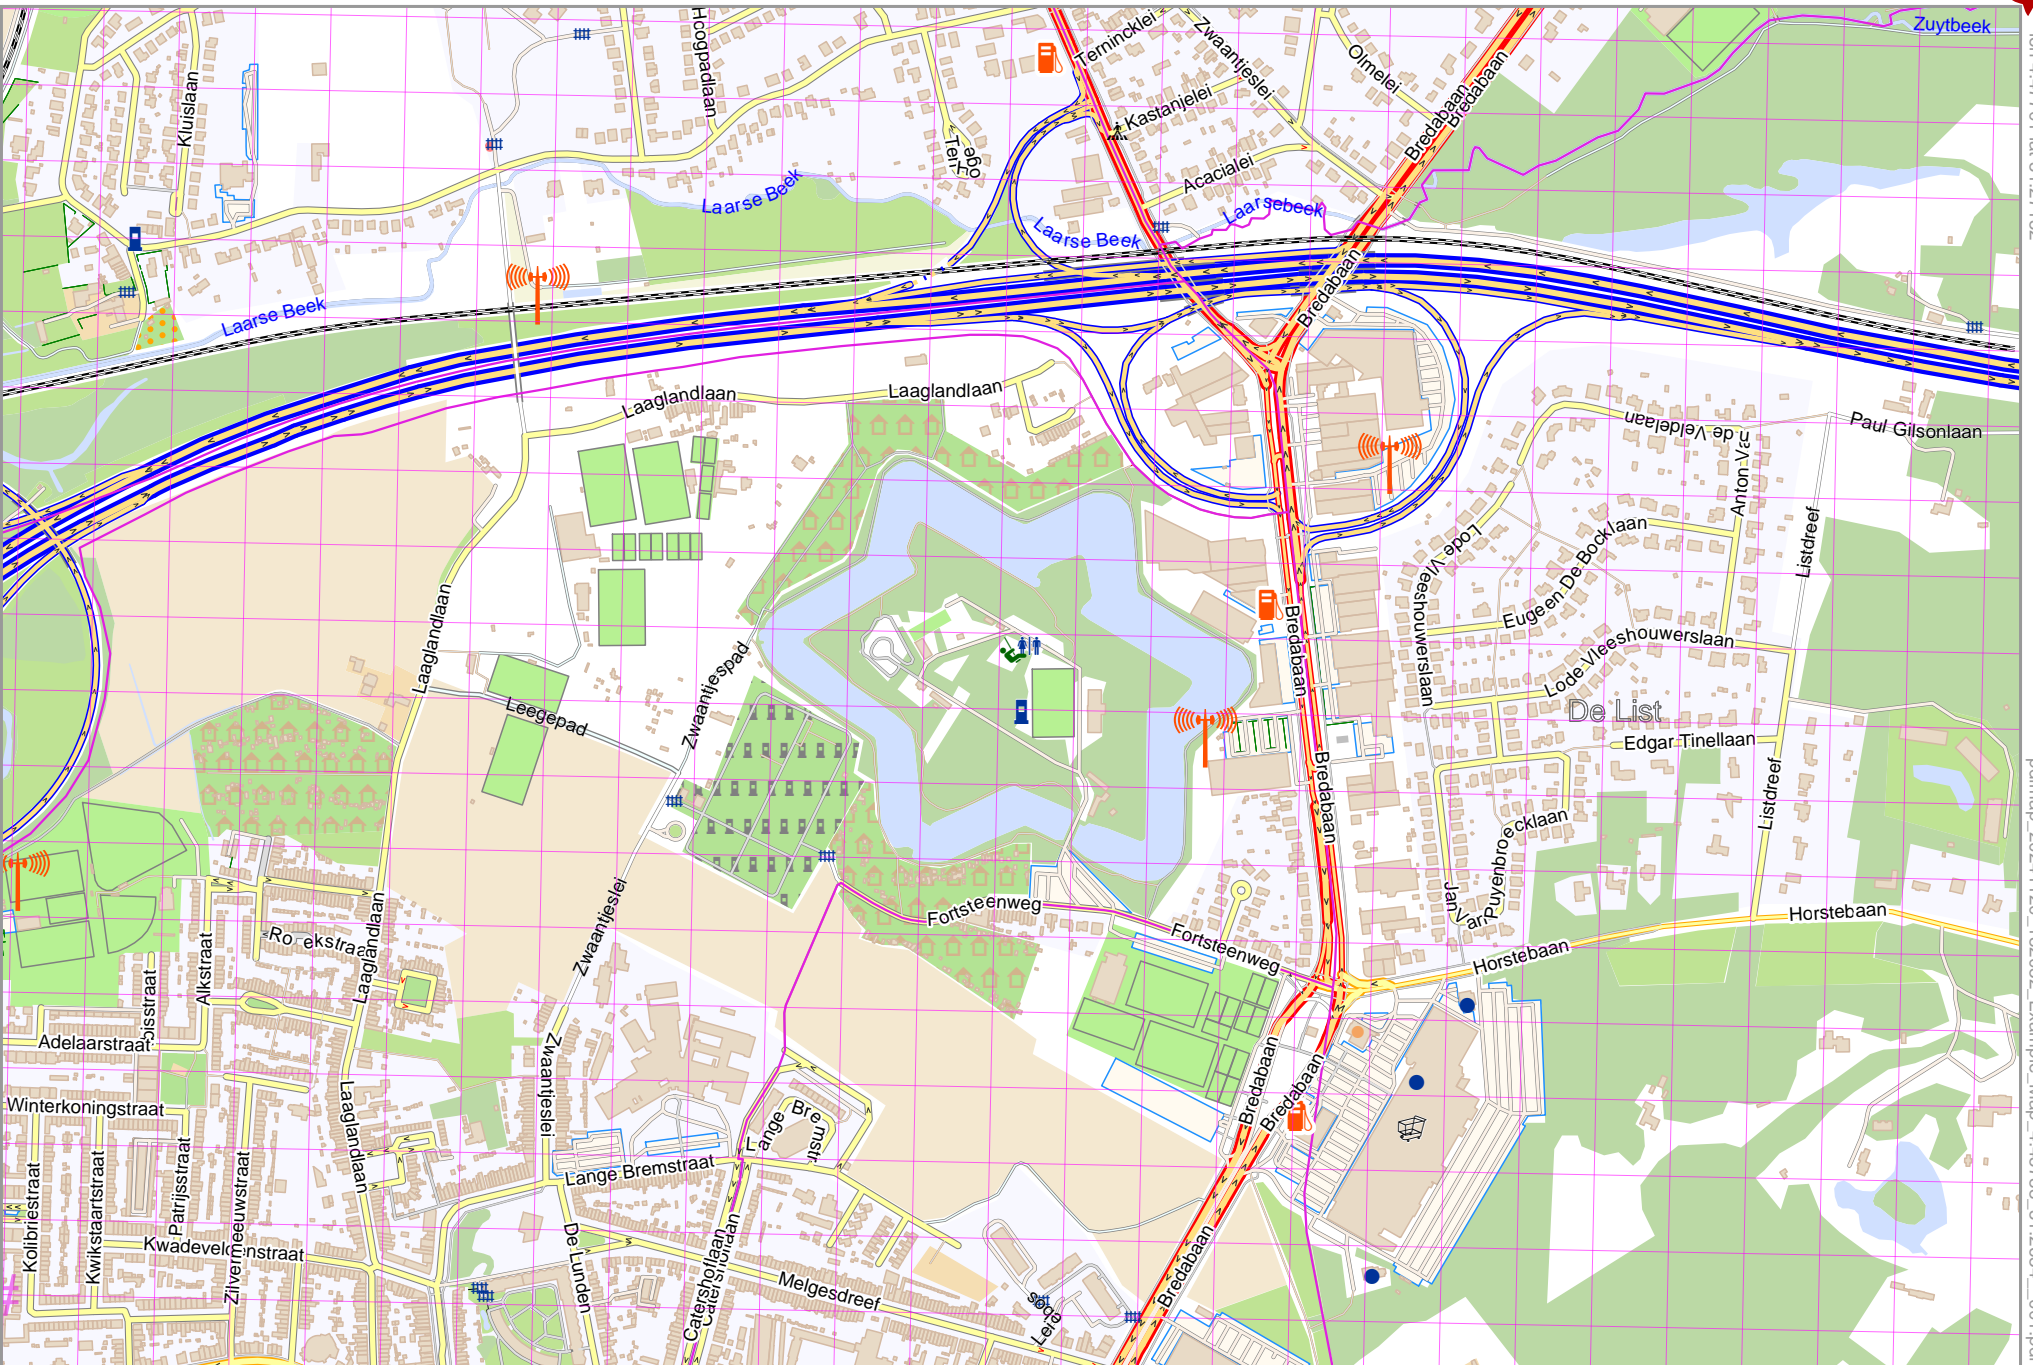

Map data © OpenStreetMap contributors

lon 4.43875 lat 51.25534 [nom. scale = 1 / 10000]

lon 4.47701 lat 51.27152

pdfmap_20241120_182032_Example_Map_4.45788_51.2634_001.pdf

UTM: 31 U easting 600.40 km northing 5679.30 km

UTM-Grid-width = 100m

www.milvusmap.eu