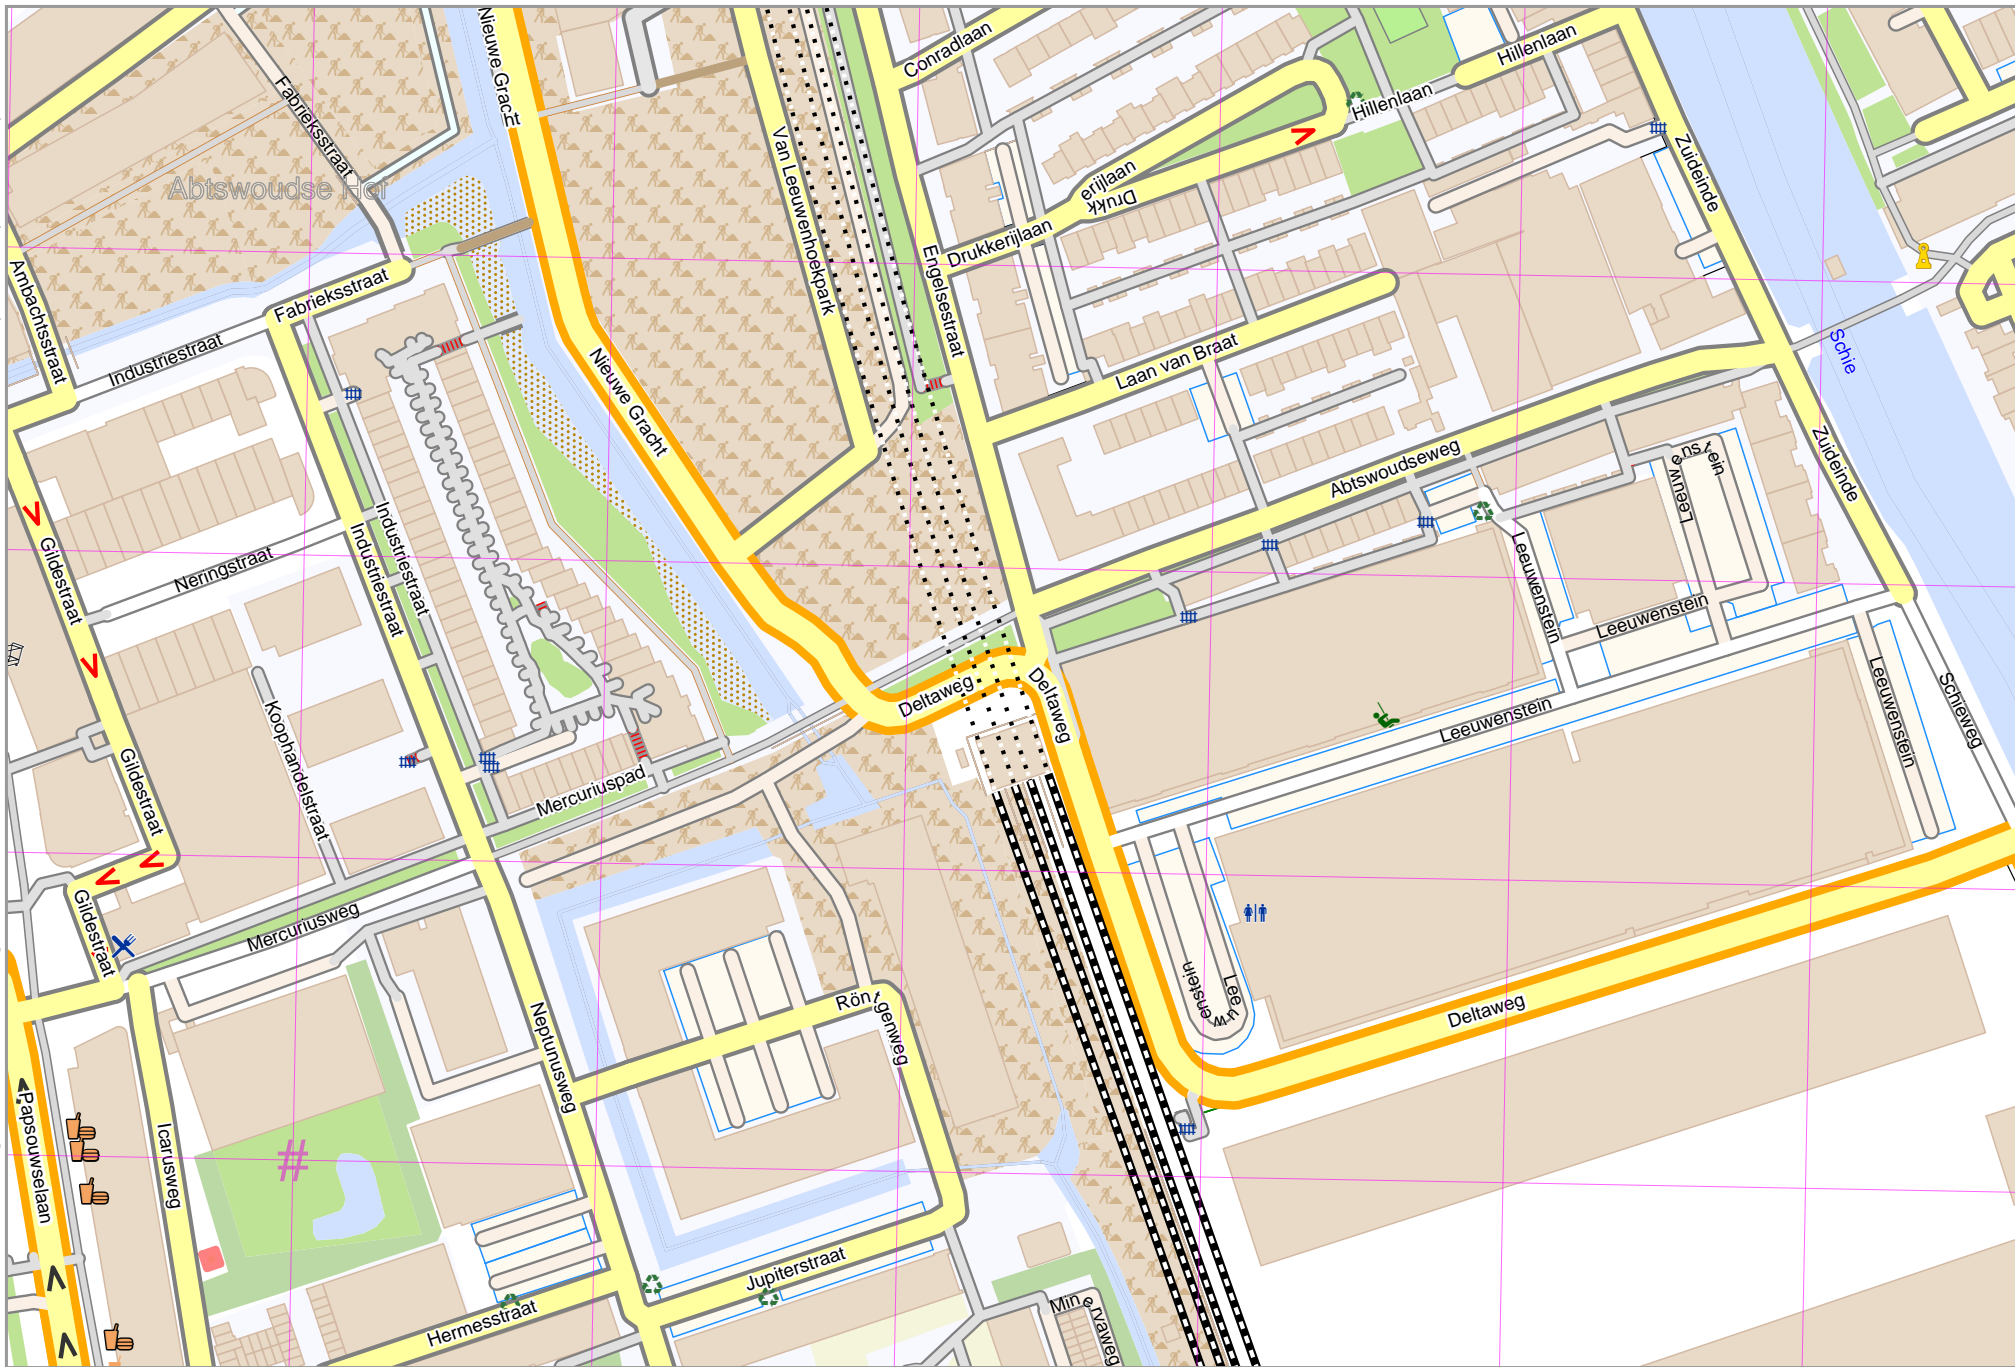

Map data © OpenStreetMap contributors

lon 4.35477 lat 51.99843 [nom. scale = 1 / 2500]

lon 4.36449 lat 52.00247

pdfmap_20241119_135946_Example_Map_4.35962_52.0004_785.pdf

UTM: 31 U easting 593.10 km northing 5761.80 km
UTM-Grid-width = 100m