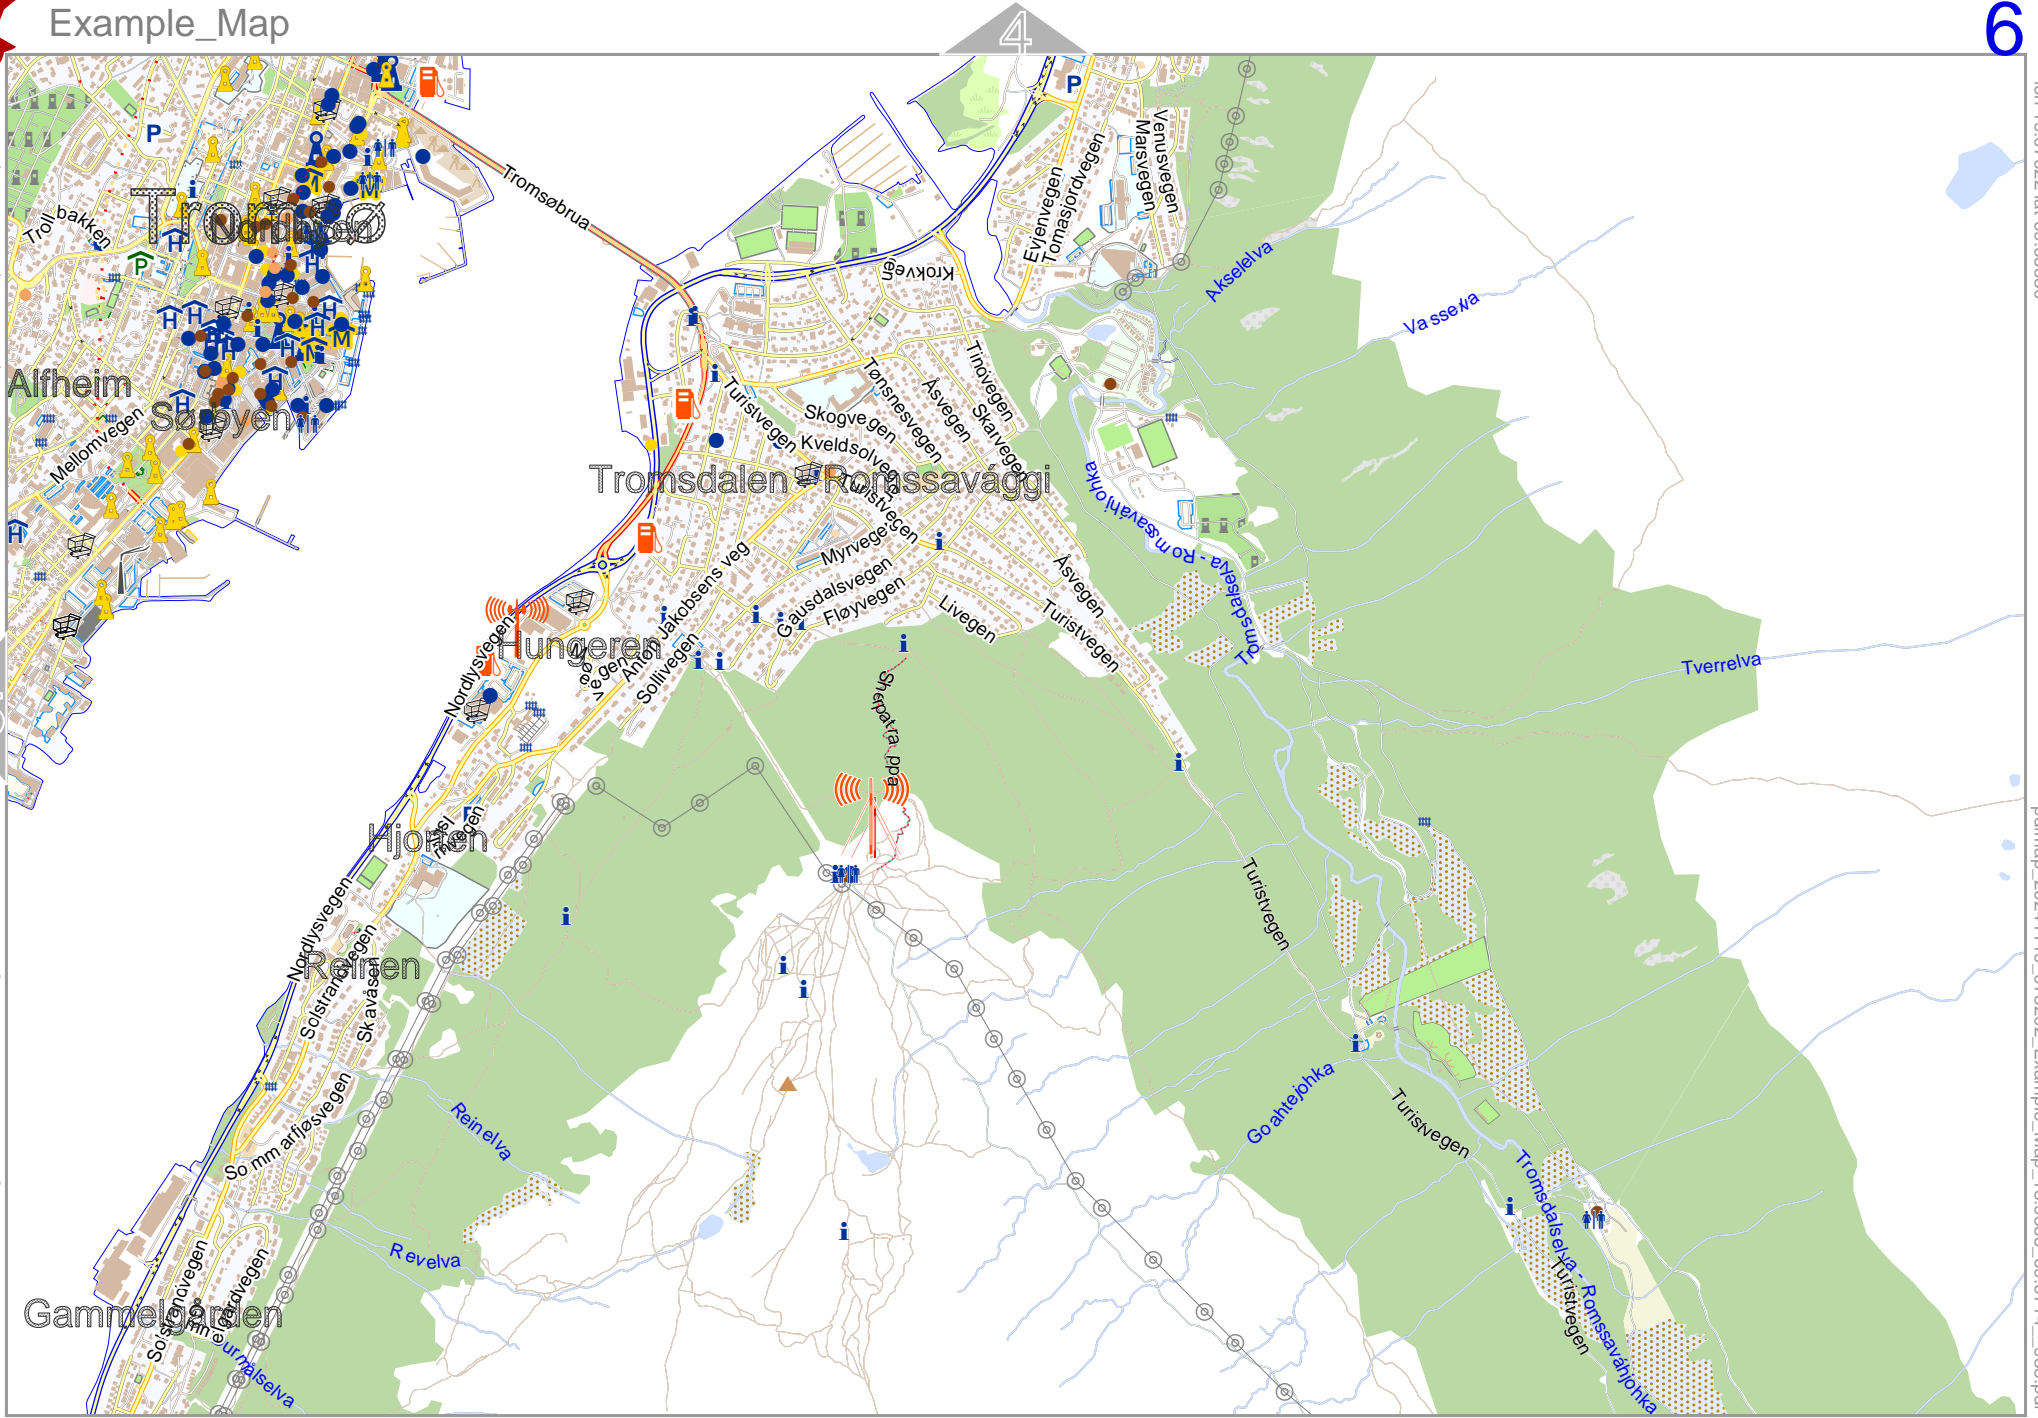

Map data © OpenStreetMap contributors

lon 18.93855 lat 69.68757 [ nom. scale = 1 / 20000 ]

lon 19.07622 lat 69.71984

pdfmap\_20241119\_073202\_Example\_Map\_189385\_696714\_938.pdf

0 100 m 1000 m 2000 m

pdfmap\_20241119\_073202\_Example\_Map\_18.93865\_69.6714\_938.pdf

www.milvusmap.eu

top

Map data © OpenStreetMap contributors

lon 18.93855 lat 69.65530 [ nom. scale = 1 / 20000 ]

lon 19.07622 lat 69.68757

pdfmap\_20241119\_073202\_Example\_Map\_189385\_69.6714\_938.pdf

0 1000 m 2000 m

Map data © OpenStreetMap contributors

lon 18.80087 lat 69.62303 [ nom. scale = 1 / 20000 ]

lon 18.93865 lat 69.65530

pdfmap\_20241119\_073202\_Example\_Map\_18.93865\_69.6714\_938.pdf

0 1000 m 2000 m

Map data © OpenStreetMap contributors

lon 18.93855 lat 69.62303 [ nom. scale = 1 / 20000 ]

lon 19.07622 lat 69.65530

pdfmap\_20241119\_073202\_Example\_Map\_18.9385\_69.6714\_938.pdf