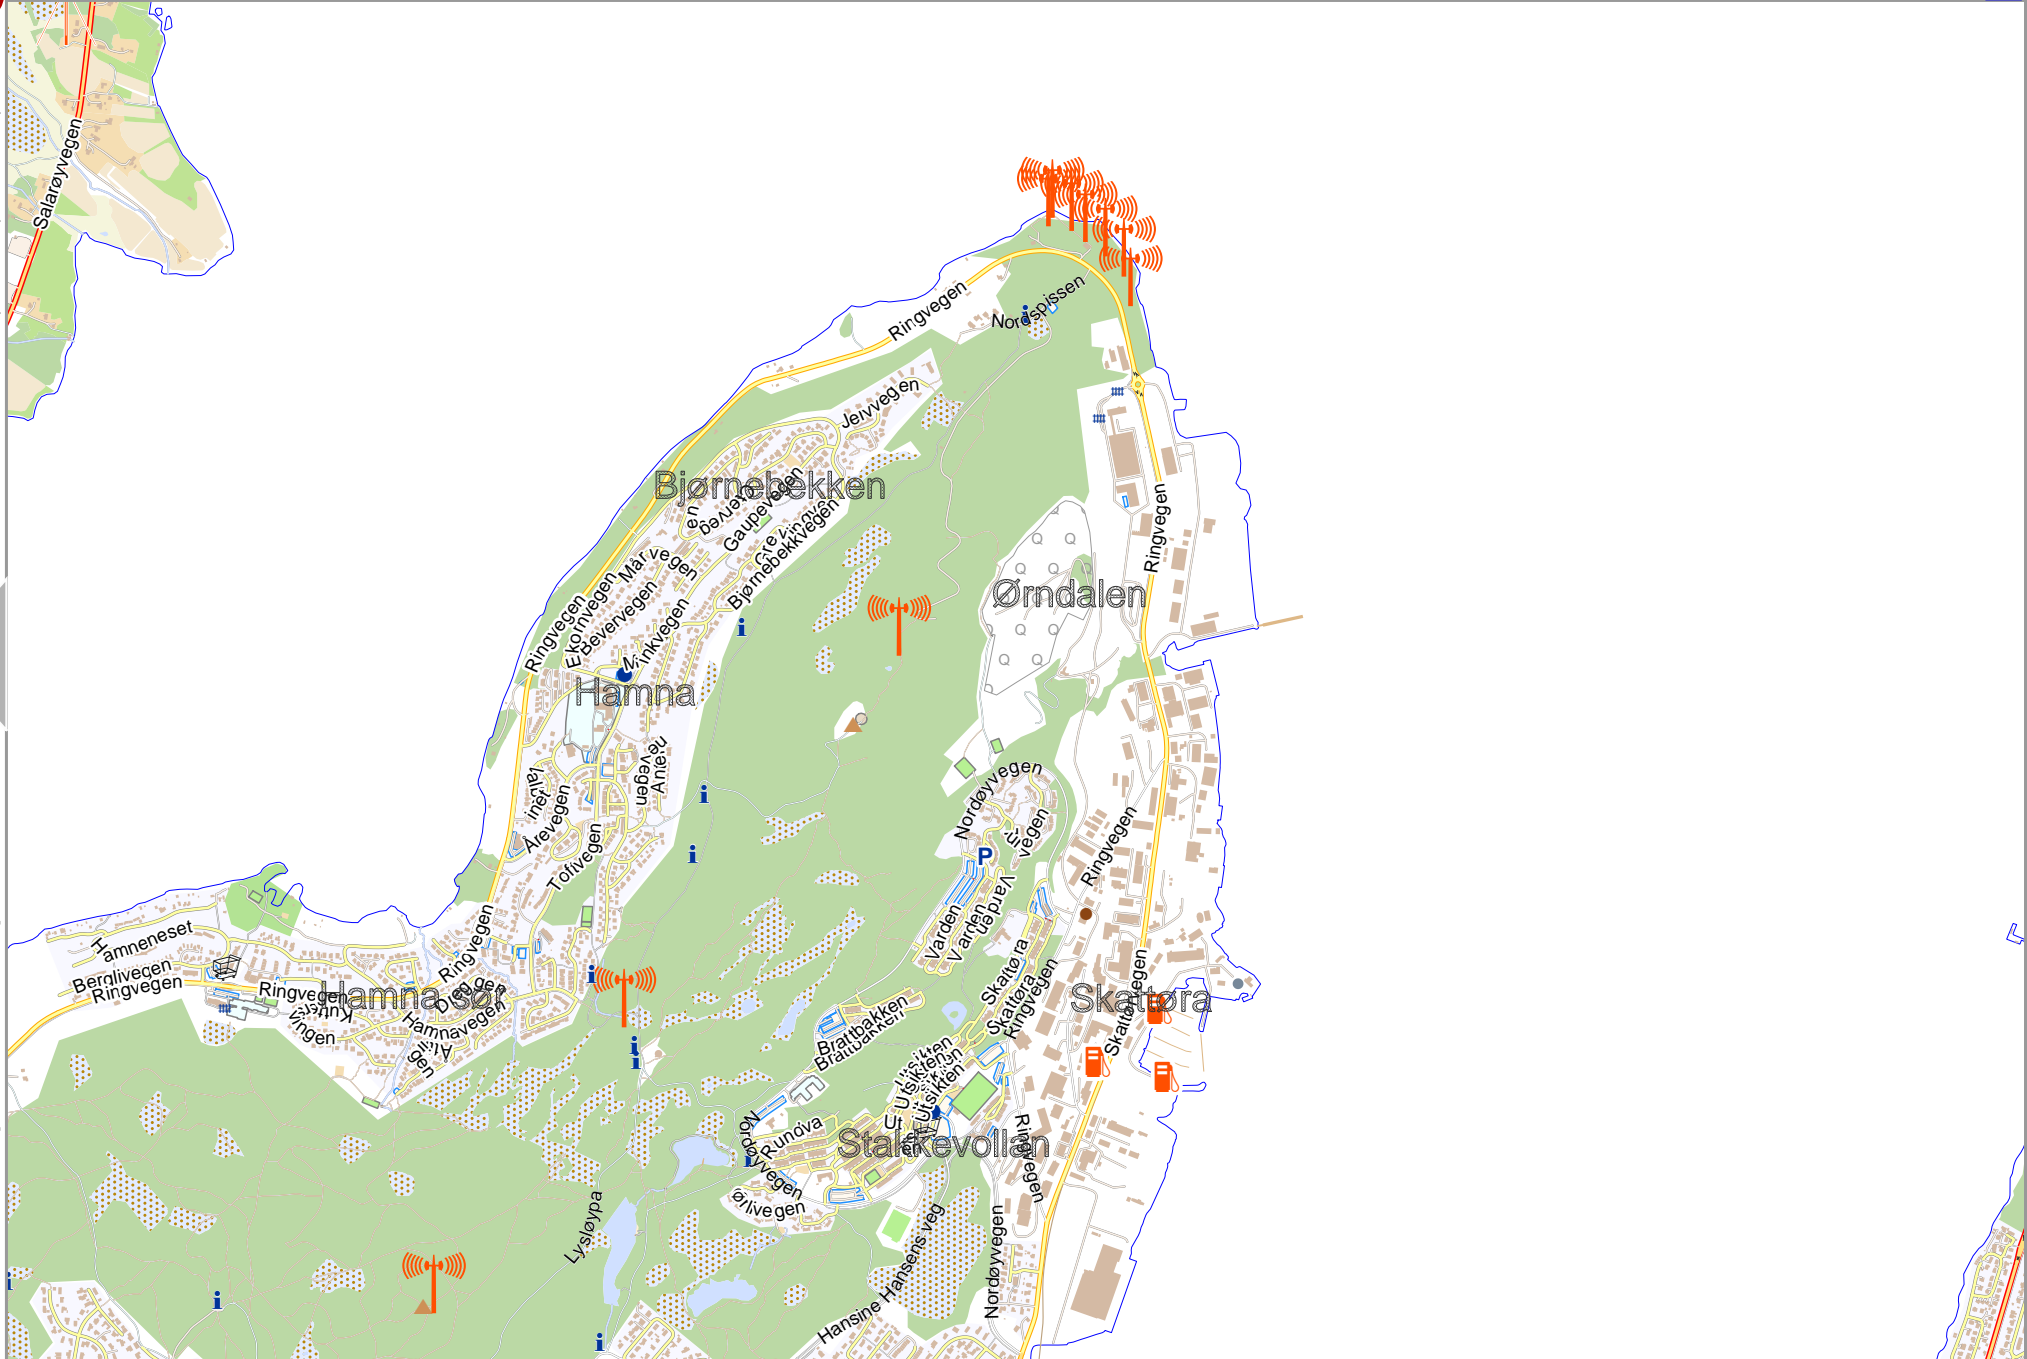

Map data © OpenStreetMap contributors

lon 18.93855 lat 69.68757 [ nom. scale = 1 / 20000 ]

lon 19.07622 lat 69.71984

pdfmap\_20241119\_073202\_Example\_Map\_189385\_696714\_938.pdf

0 100 m 1000 m 2000 m

pdfmap\_20241119\_073202\_Example\_Map\_18.93865\_69.6714\_938.pdf

www.milvusmap.eu

top

Map data © OpenStreetMap contributors

lon 18.93855 lat 69.65530 [ nom. scale = 1 / 20000 ]

lon 19.07622 lat 69.68757

pdfmap\_20241119\_073202\_Example\_Map\_189385\_69.6714\_938.pdf

0 1000 m 2000 m

Map data © OpenStreetMap contributors

lon 18.80087 lat 69.62303 [ nom. scale = 1 / 20000 ]

lon 18.93865 lat 69.65530

pdfmap\_20241119\_073202\_Example\_Map\_18.93865\_69.6714\_938.pdf

0 1000 m 2000 m

Map data © OpenStreetMap contributors

lon 18.93855 lat 69.62303 [ nom. scale = 1 / 20000 ]

lon 19.07622 lat 69.65530

pdfmap\_20241119\_073202\_Example\_Map\_18.9385\_69.6714\_938.pdf