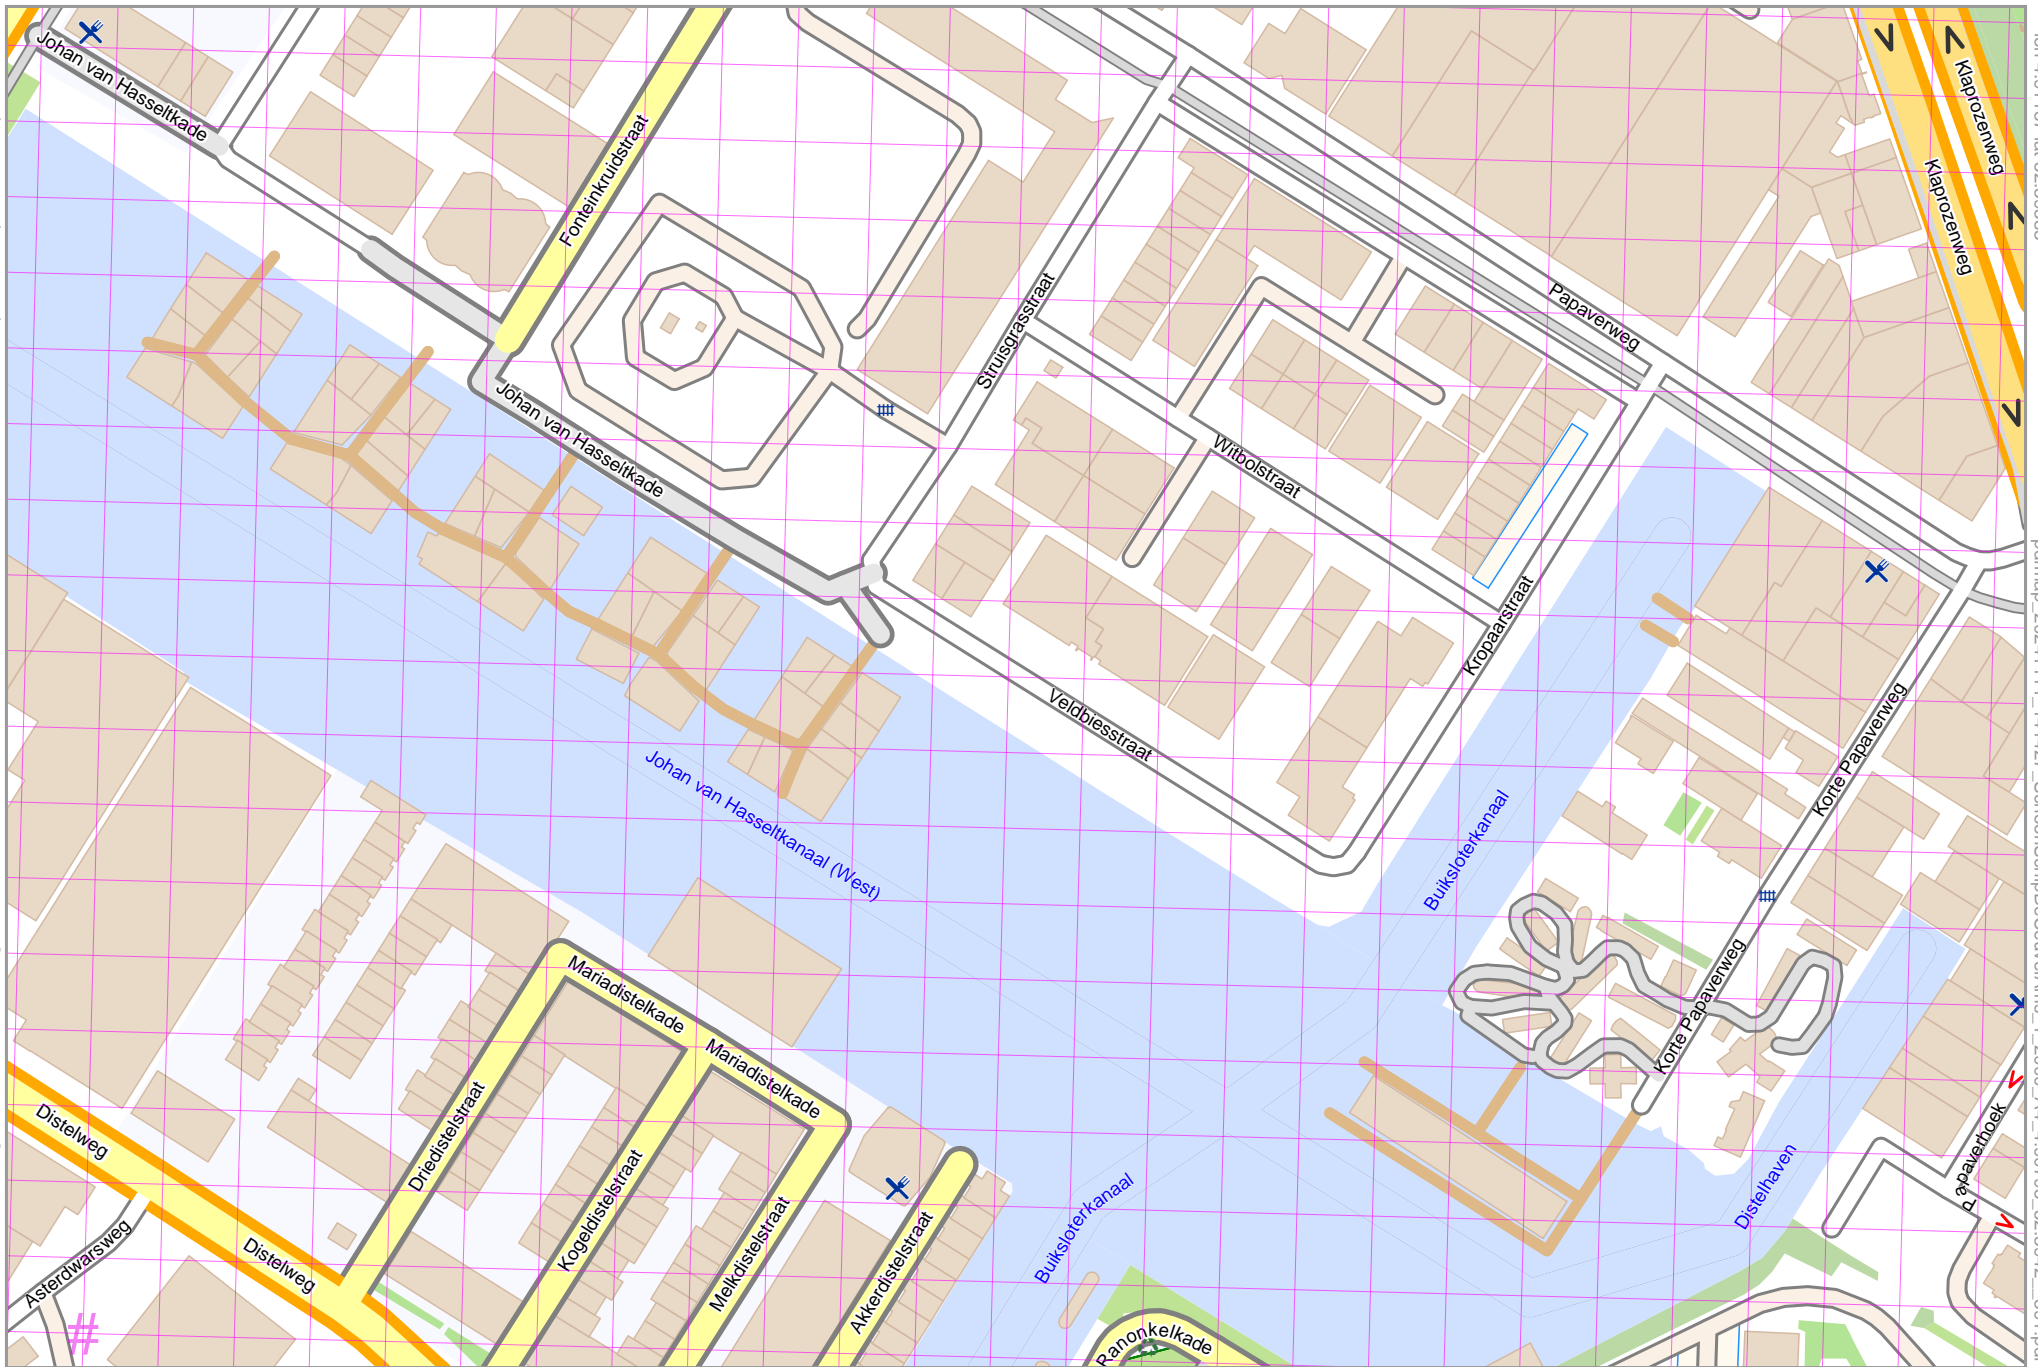

Map data © OpenStreetMap contributors

lon 4.90403 lat 52.39259 [nom. scale = 1 / 2000]

lon 4.91187 lat 52.39583

pdfmap_20241111_141427_SchoonSchipDeCeuvellAms-1.2000_A4_4.90795_52.3942_391.pdf

UTM: 31 U easting 629.58 km northing 5806.42 km
UTM-Grid-width = 20m