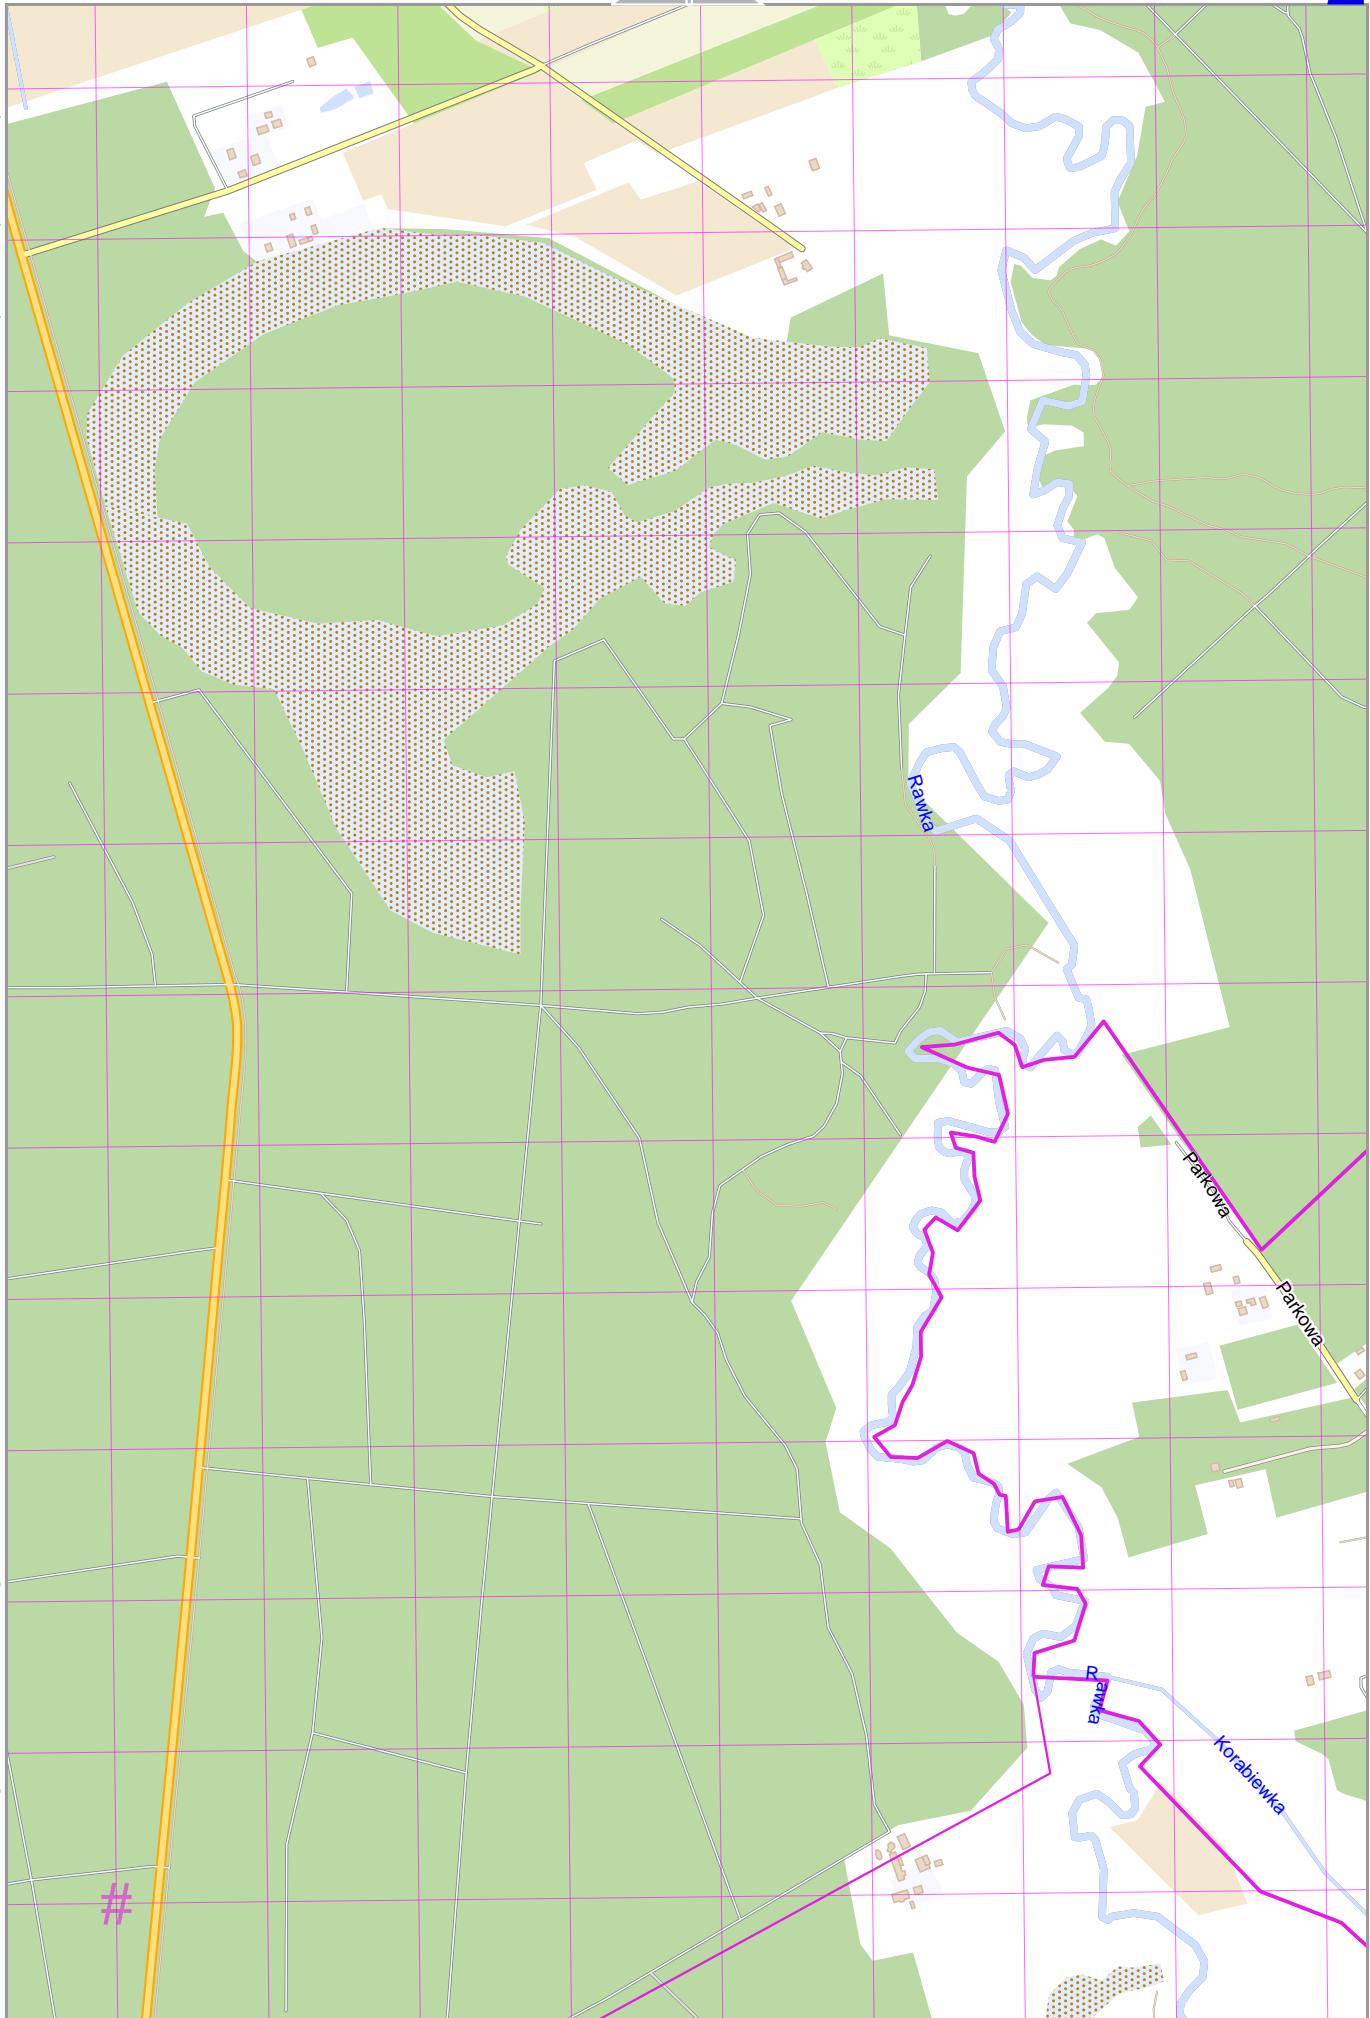

Ziemiary

2

Map data © OpenStreetMap contributors

lon 20.20801 lat 52.04277

[lon 20.18178 lat 52.01878 [nom. scale = 1 / 100000

pdfmap_20241105_214137_Ziemiary_201948_52.0307_330.pdf

UTM: 34 U easting 444.00 km northing 5763.60 km
UTM-Grid-width = 200m

3

#

Rawa

Parkowa

Parkowa

Rawa

Korabiewka

Ziemiary

2

3

Map data © OpenStreetMap contributors

lon 20.20801 lat 52.01878

[lon 20.18178 lat 51.99478 | nom. scale = 1 / 100000]

pdfmap_20241105_214137_Ziemiary_201948_520307_330.pdf

UTM: 34 U easting 444.00 km northing 5760.80 km
 UTM-Grid-width = 200m