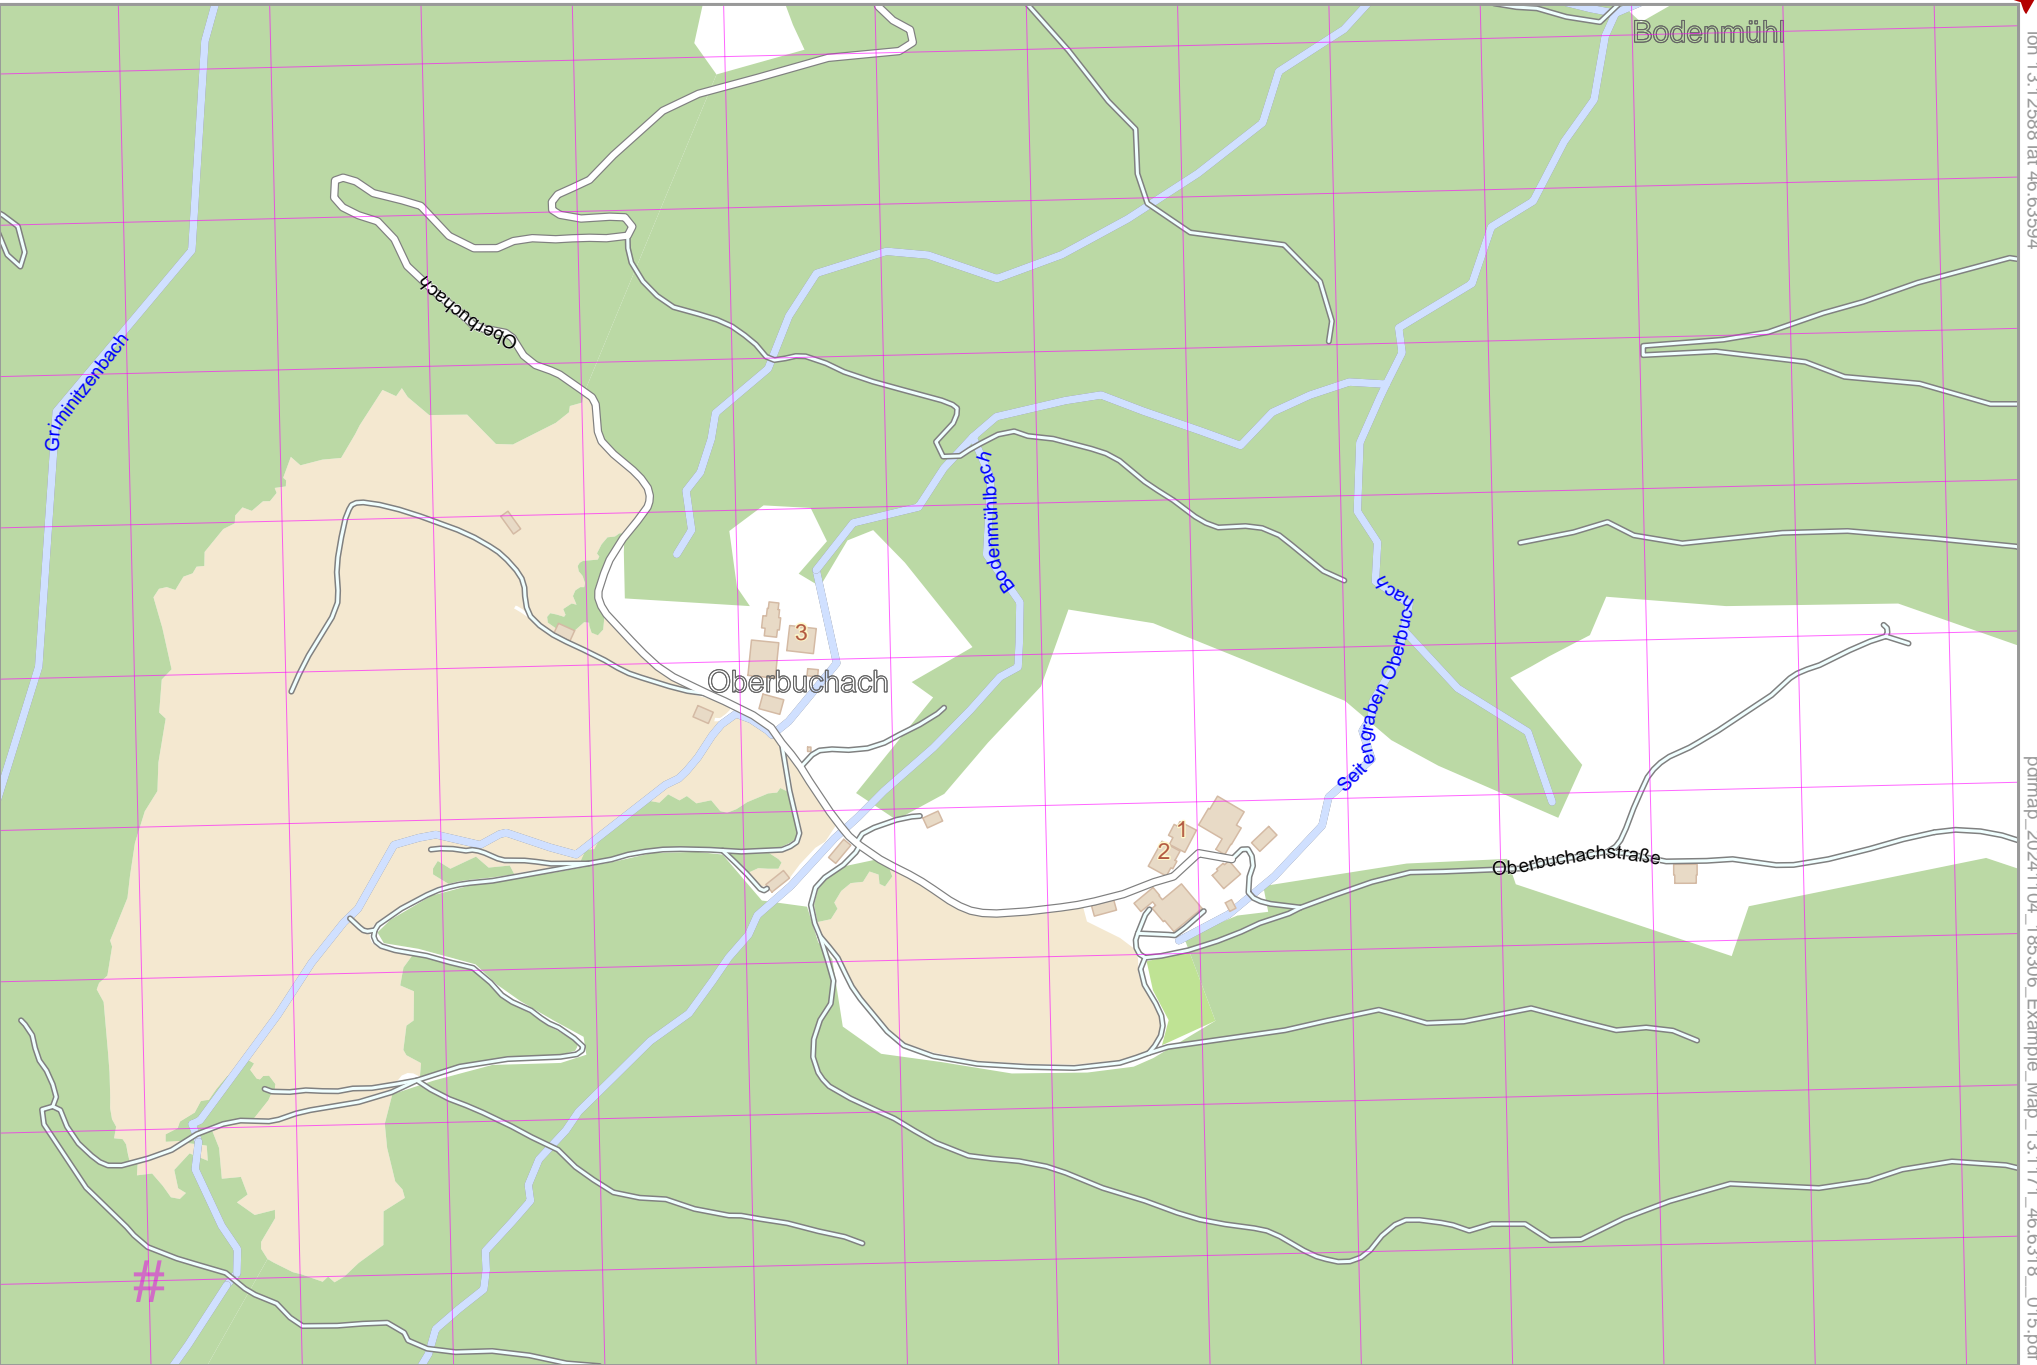

Map data © OpenStreetMap contributors

lon 13.12588 lat 46.63594

lon 13.10845 lat 46.62784 [ nom. scale = 1 / 5000 ]

pdfmap\_20241104\_185306\_Example\_Map\_13.1171\_46.6318\_015.pdf

# UTM: 33 T easting 355.30 km northing 5165.60 km

UTM-Grid-width = 100m

www.milvusmap.eu