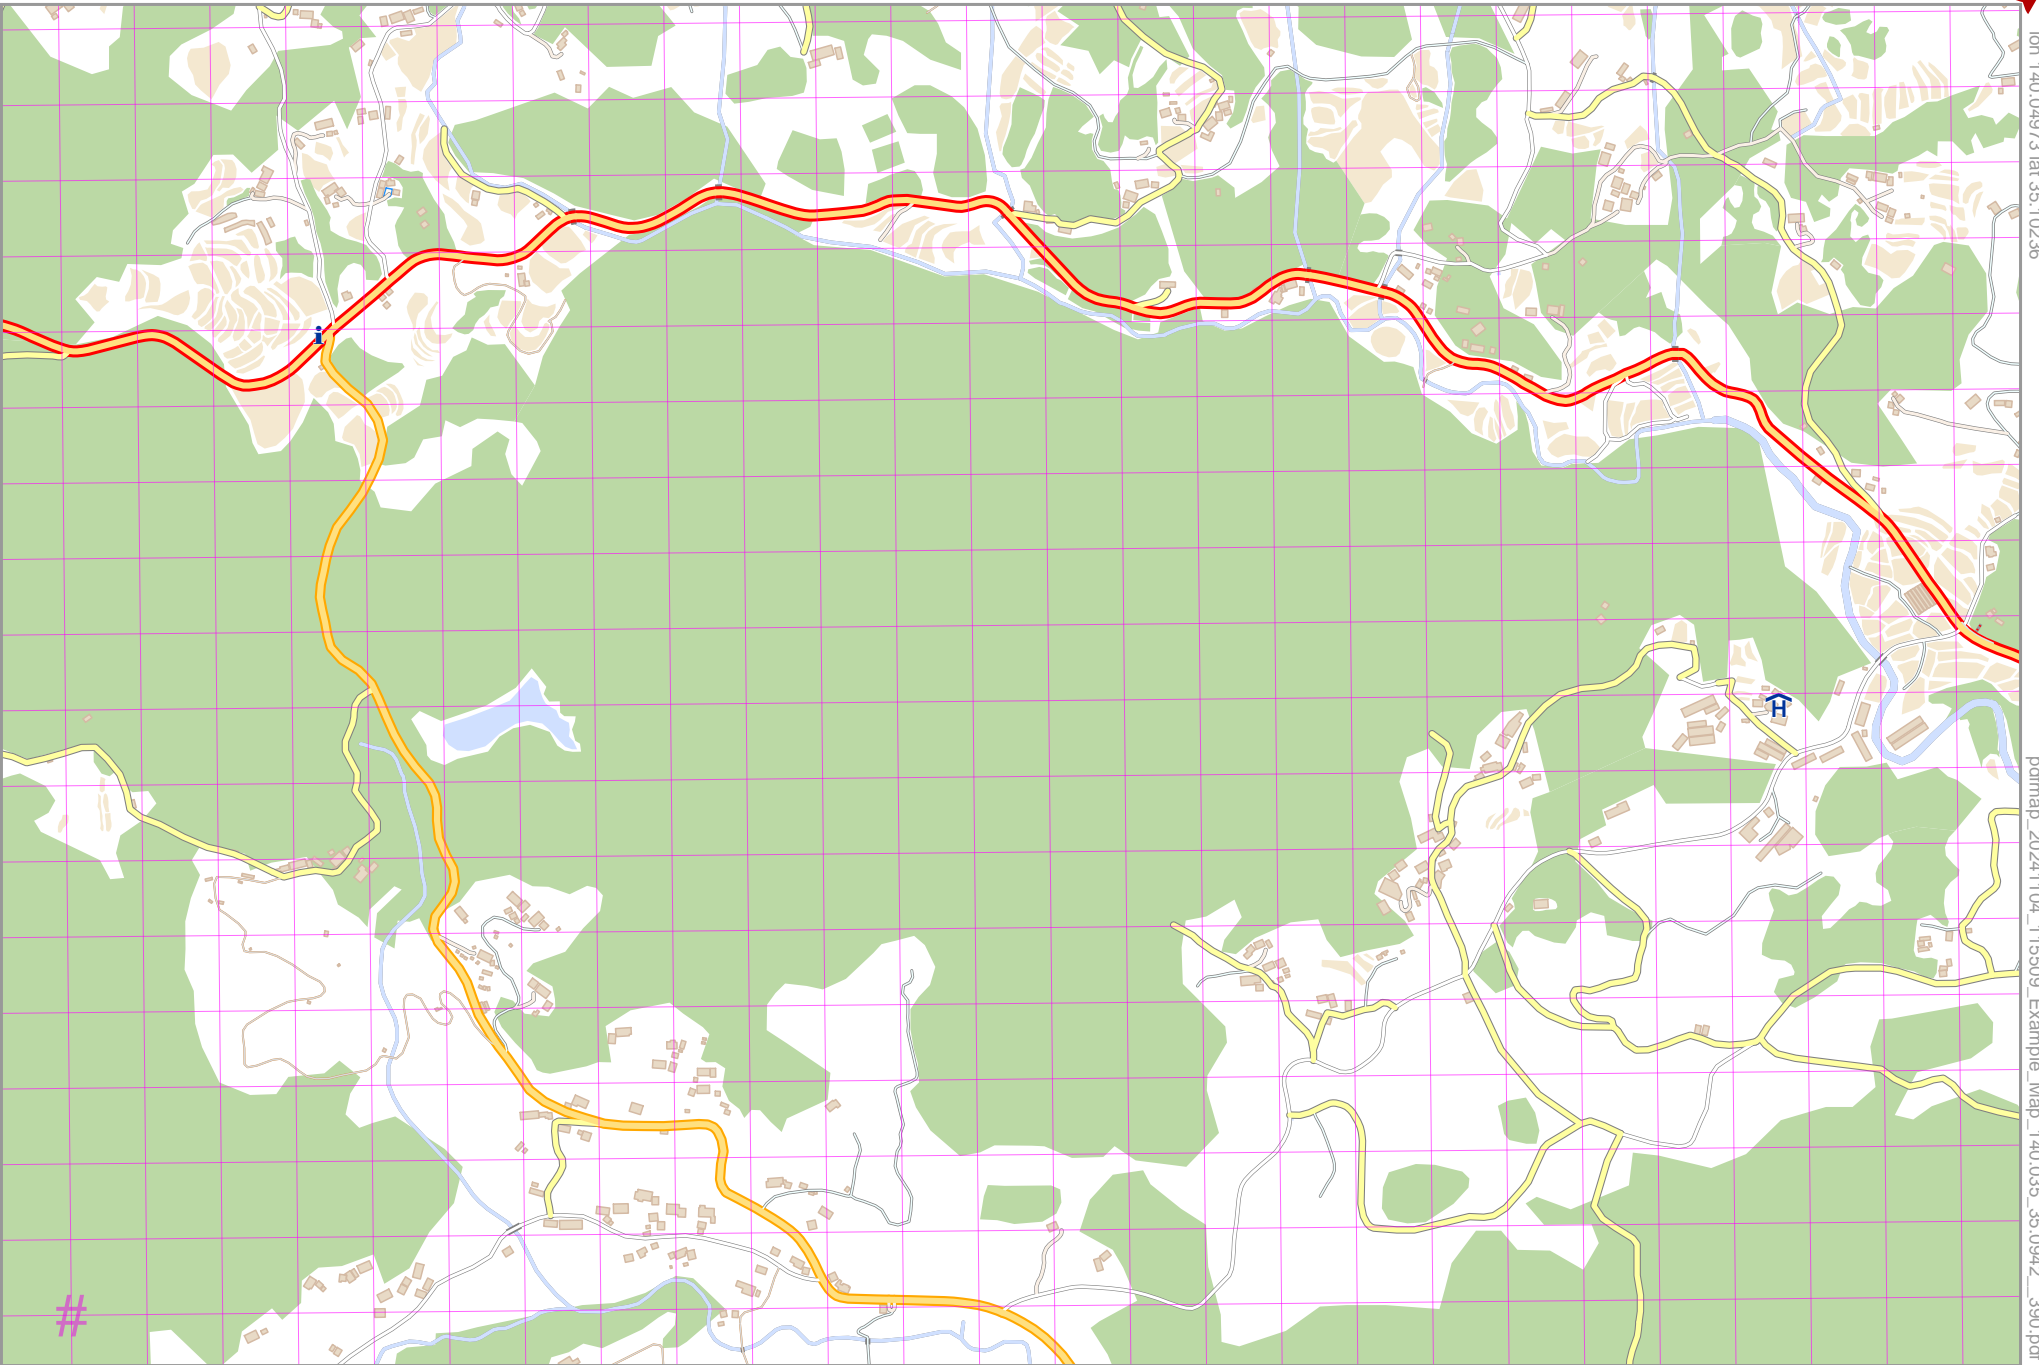

Map data © OpenStreetMap contributors

lon 140.04973 lat 35.10236

lon 140.02045 lat 35.08614 [nom. scale = 1 / 10000]

pdfmap_20241104_115509_Example_Map_140.035_35.0942_390.pdf

UTM: 54 S easting 410.80 km northing 3883.10 km
UTM-Grid-width = 100m