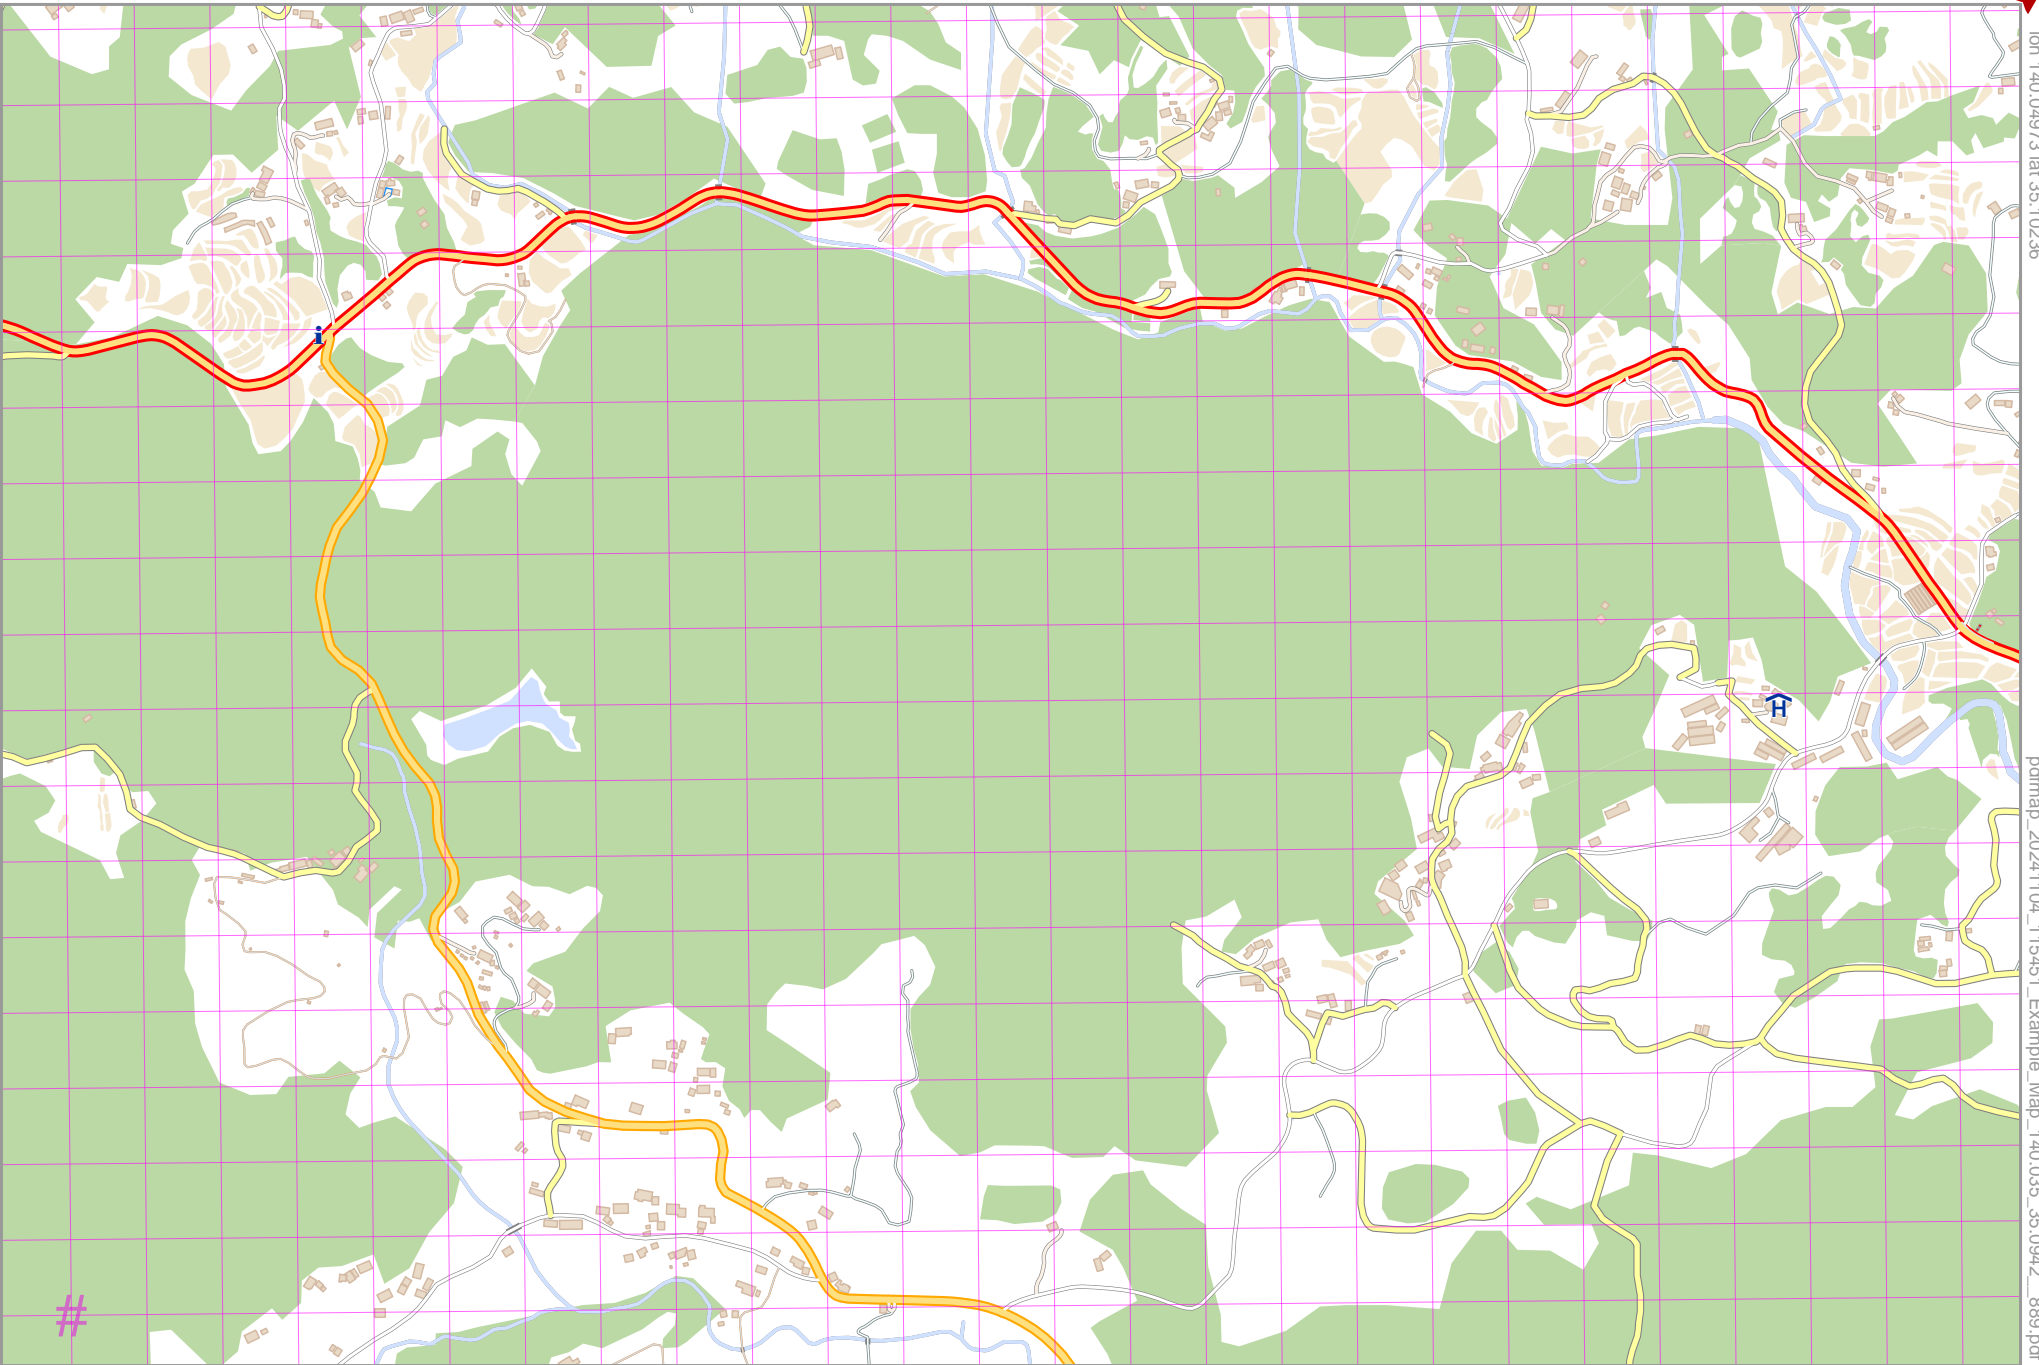

Map data © OpenStreetMap contributors

lon 140.04973 lat 35.10236

lon 140.02045 lat 35.08614 [nom. scale = 1 / 10000]

pdfmap_20241104_115451_Example_Map_140.035_35.0942_889.pdf

#

UTM: 54 S easting 410.80 km northing 3883.10 km
UTM-Grid-width = 100m