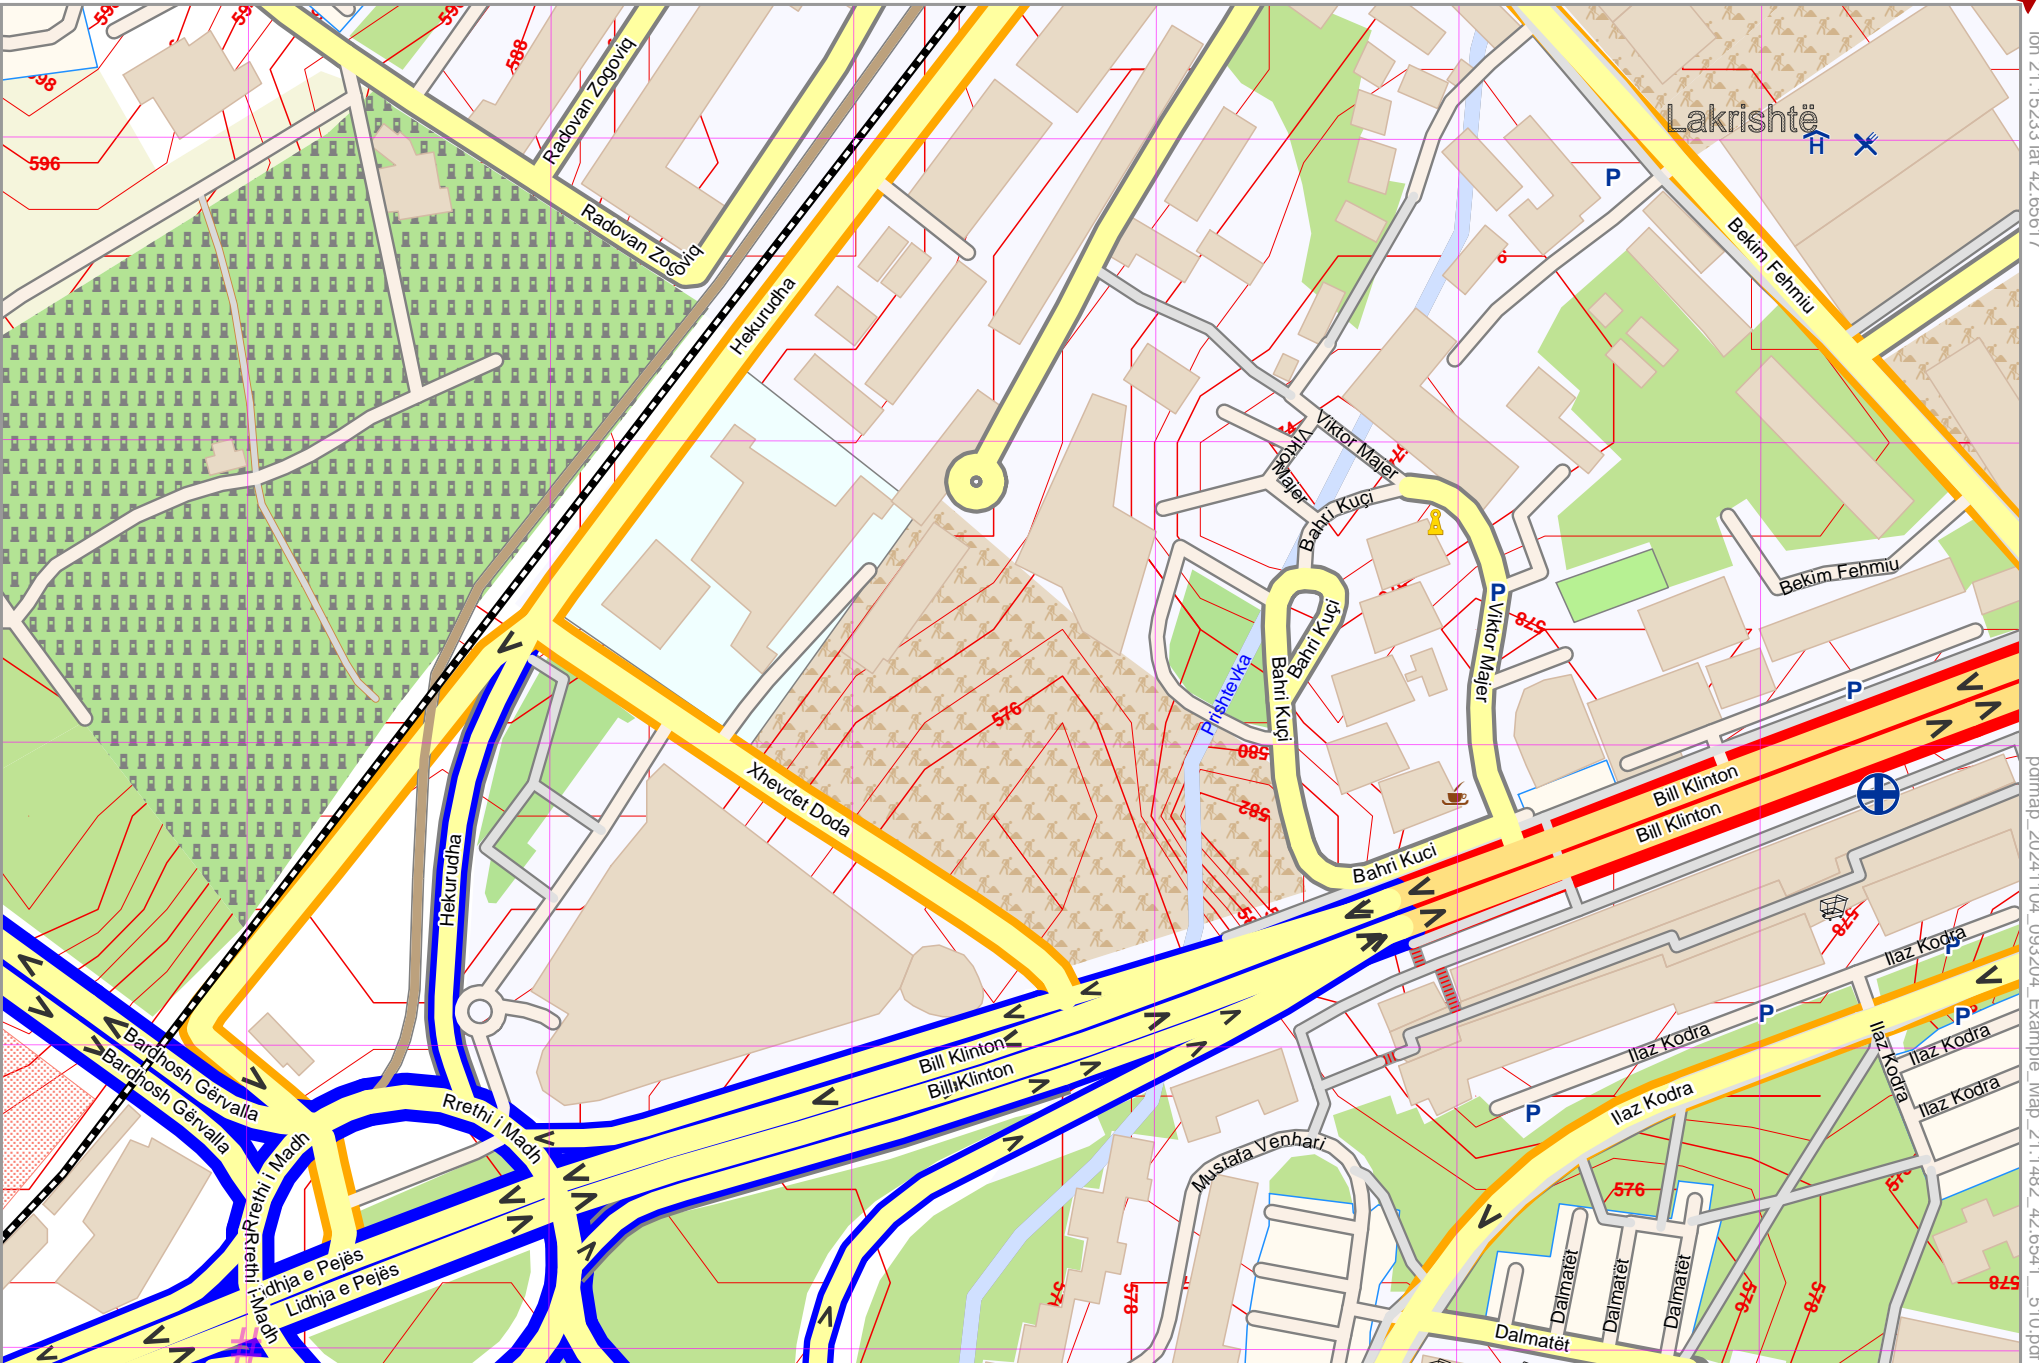

Map data © OpenStreetMap contributors

lon 21.14419 lat 42.65211 [ nom. scale = 1 / 2500 ]

lon 21.15233 lat 42.65617

pdfmap\_20241104\_093204\_Example\_Map\_21.1482\_42.6541\_510.pdf

# UTM: 34 T easting 511.90 km northing 4722.20 km

UTM-Grid-width = 100m

Contour interval = 1m

www.milvusmap.eu