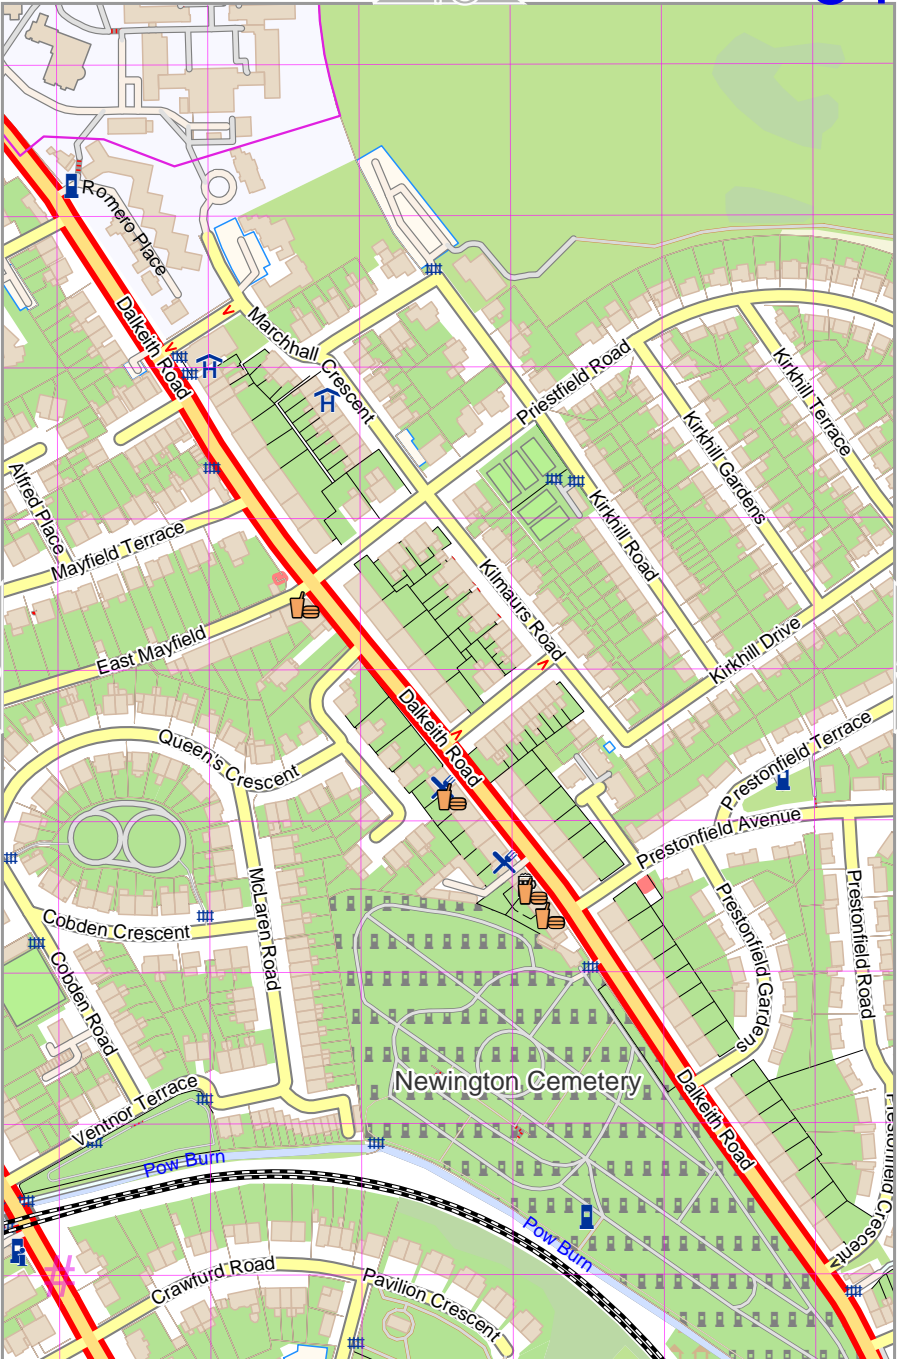

64

www.milvusmap.eu

Map data © OpenStreetMap contributors

lon -3.16242 lat 55.93844

53

55

lon -3.17186 lat 55.93035 [nom. scale = 1 / 5000]

pdfmap, 20241103, 223226, Edinburgh - Walking - -3.1954_55.9465_084.pdf