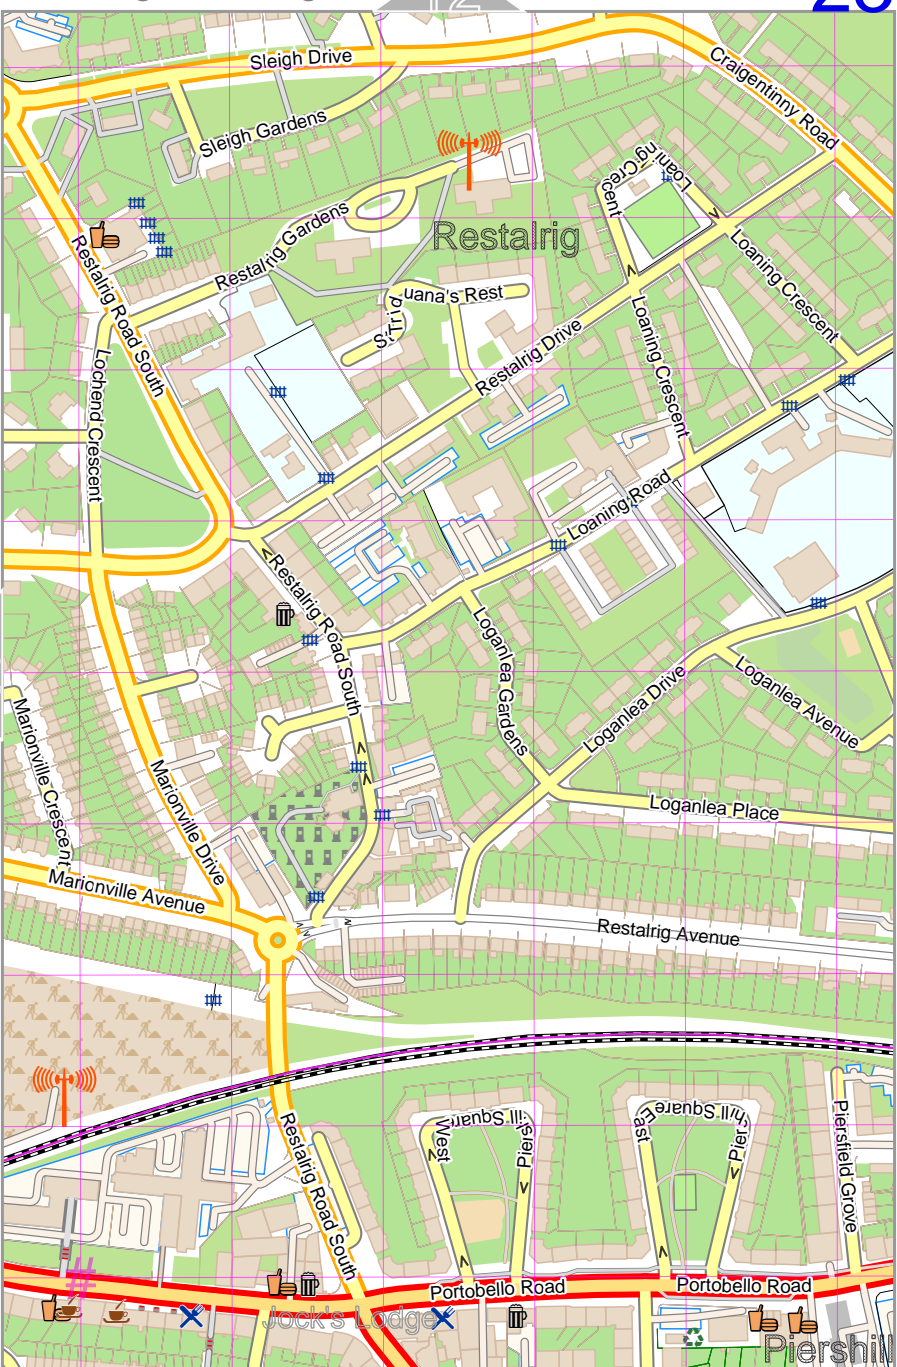

Edinburgh Walking

12

22

34

Map data © OpenStreetMap contributors

lon -3.15298 lat 55.95460 [nom. scale = 1 / 5000]

UTM: 30 U easting 490.50 km northing 620
UTM-Grid-width = 100m