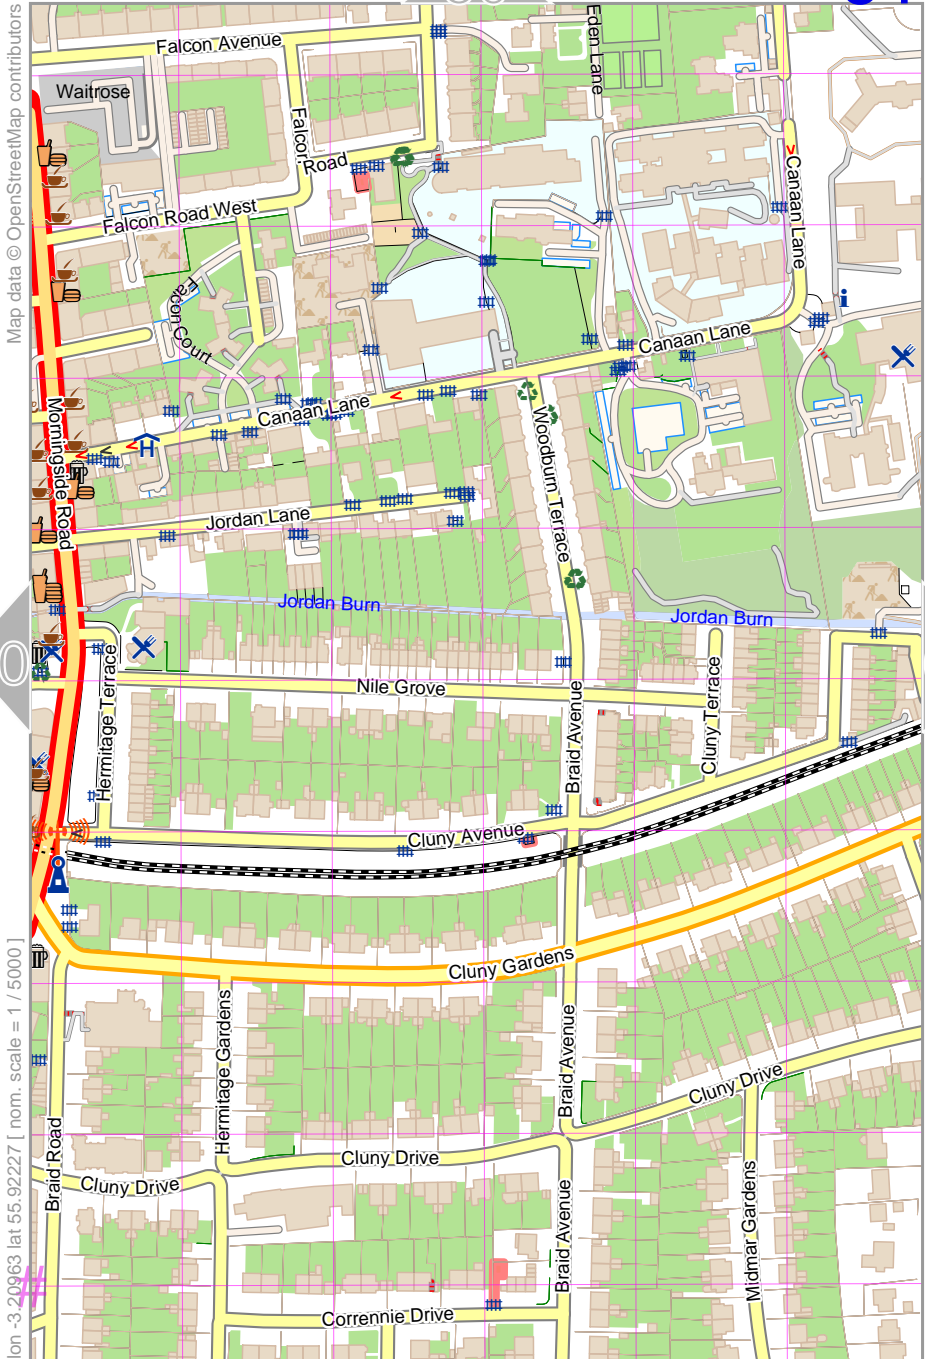

lon -3.21908 lat 55.92227 [nom. scale = 1 / 5000]

UTM: 30 U easting 486.40 km northing 6197.50 km

UTM-Grid-width = 100m

www.milvusmap.eu

Edinburgh Walking

50

61

Map data © OpenStreetMap contributors