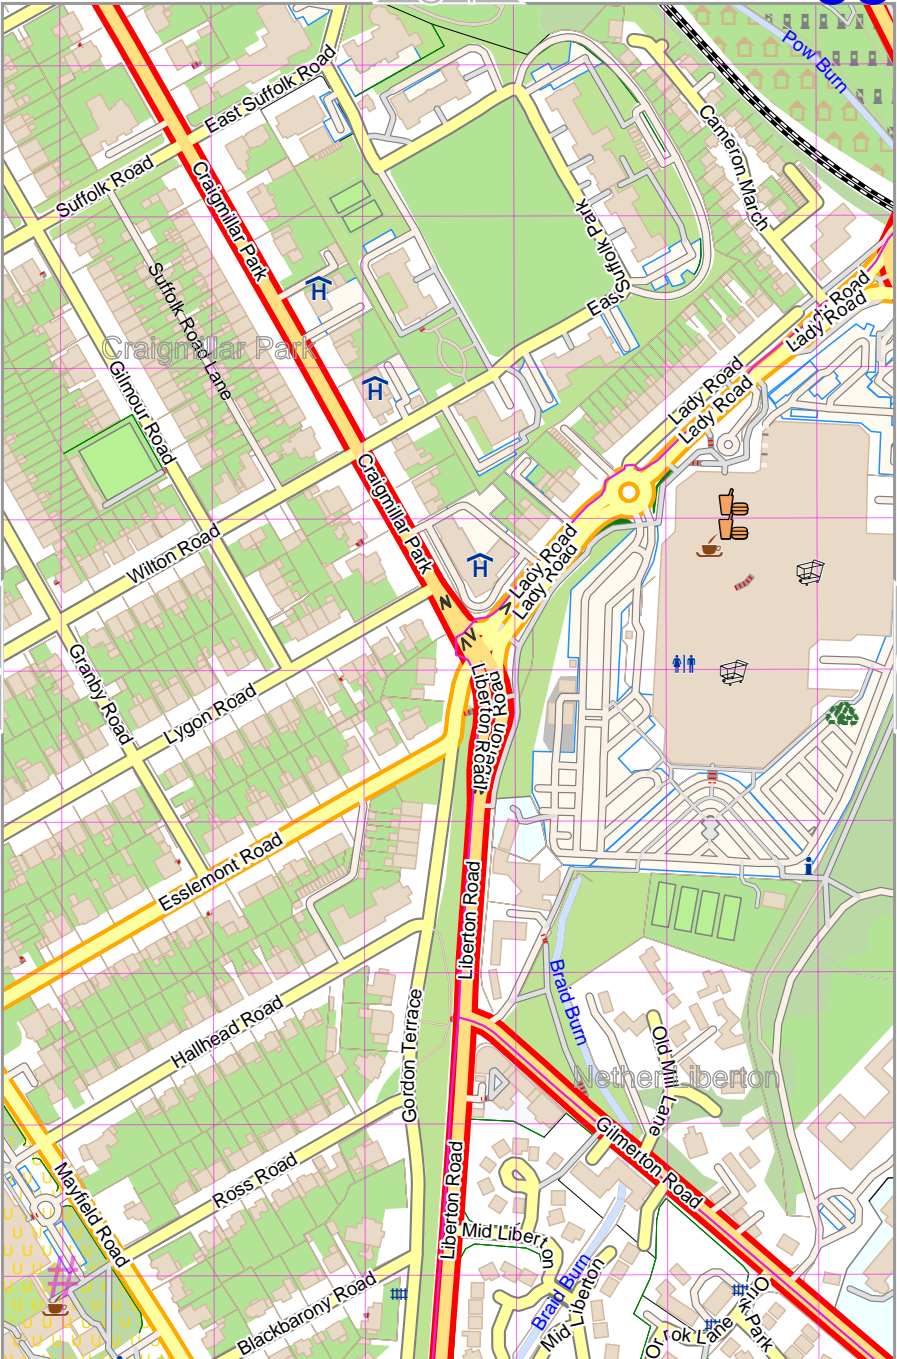

Edinburgh Walking

54

65

Map data © OpenStreetMap contributors

lon -3.16242 lat 55.93035

64

66

lon -3.17186 lat 55.92227 [nom. scale = 1 / 5000]

pdfmap_20241103_223226_Edinburgh_Walking_-3.1954_55.9465_084.pdf

UTM: 30 U easting 489.30 km northing 6197.50 km

UTM-Grid-width = 100m

www.milvusmap.eu