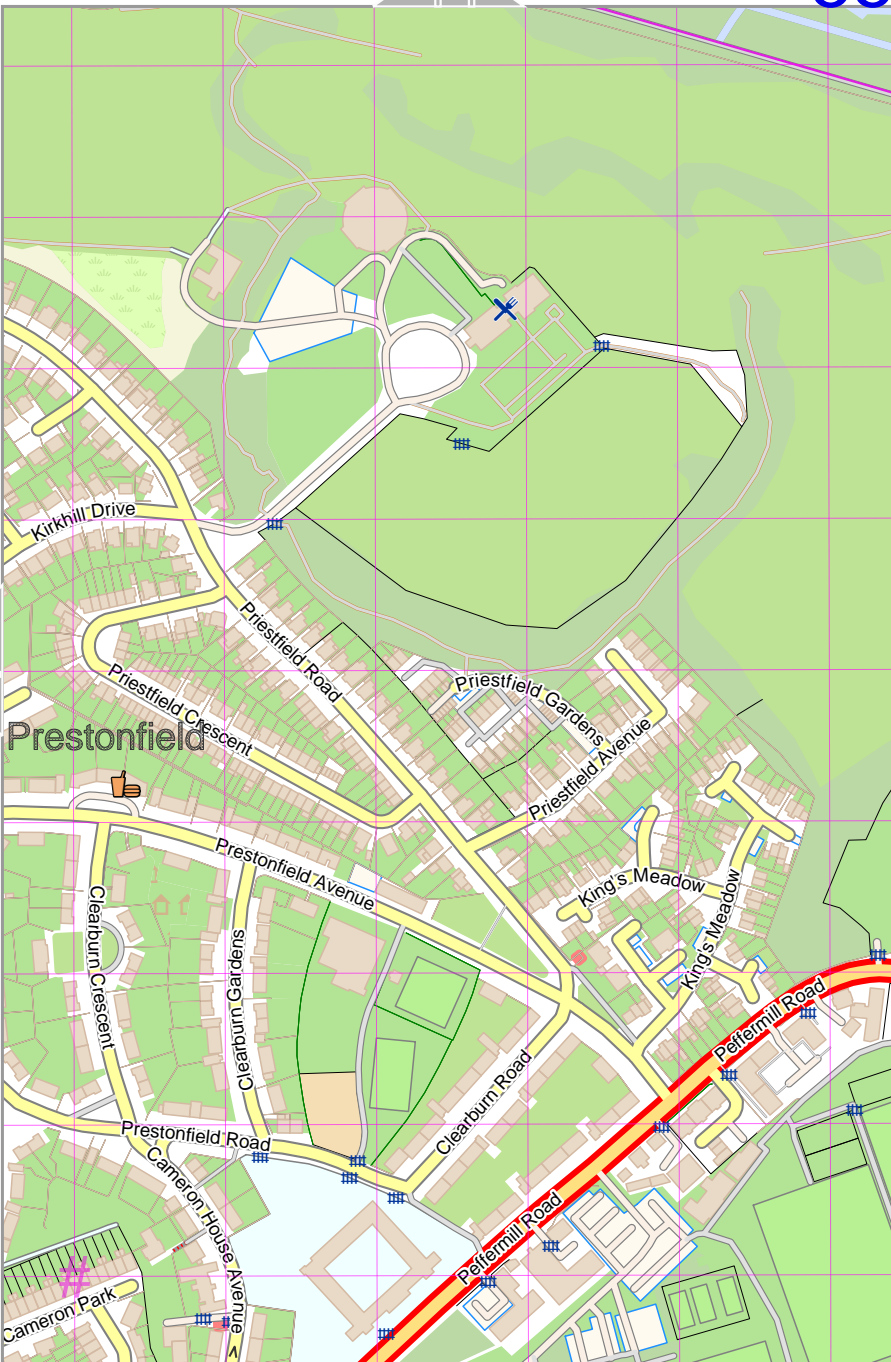

UTM: 30 U easting 489.30 km northing 615

UTM-Grid-width = 100m

Map data © OpenStreetMap contributors

lon -3.15298 lat 55.93844

54

56

lon -3.16242 lat 55.93035 [nom. scale = 1 / 5000]

pdfmap, 20241103, 223226, Edinburgh, Walking, -3.1954, 55.9465, 084.pdf