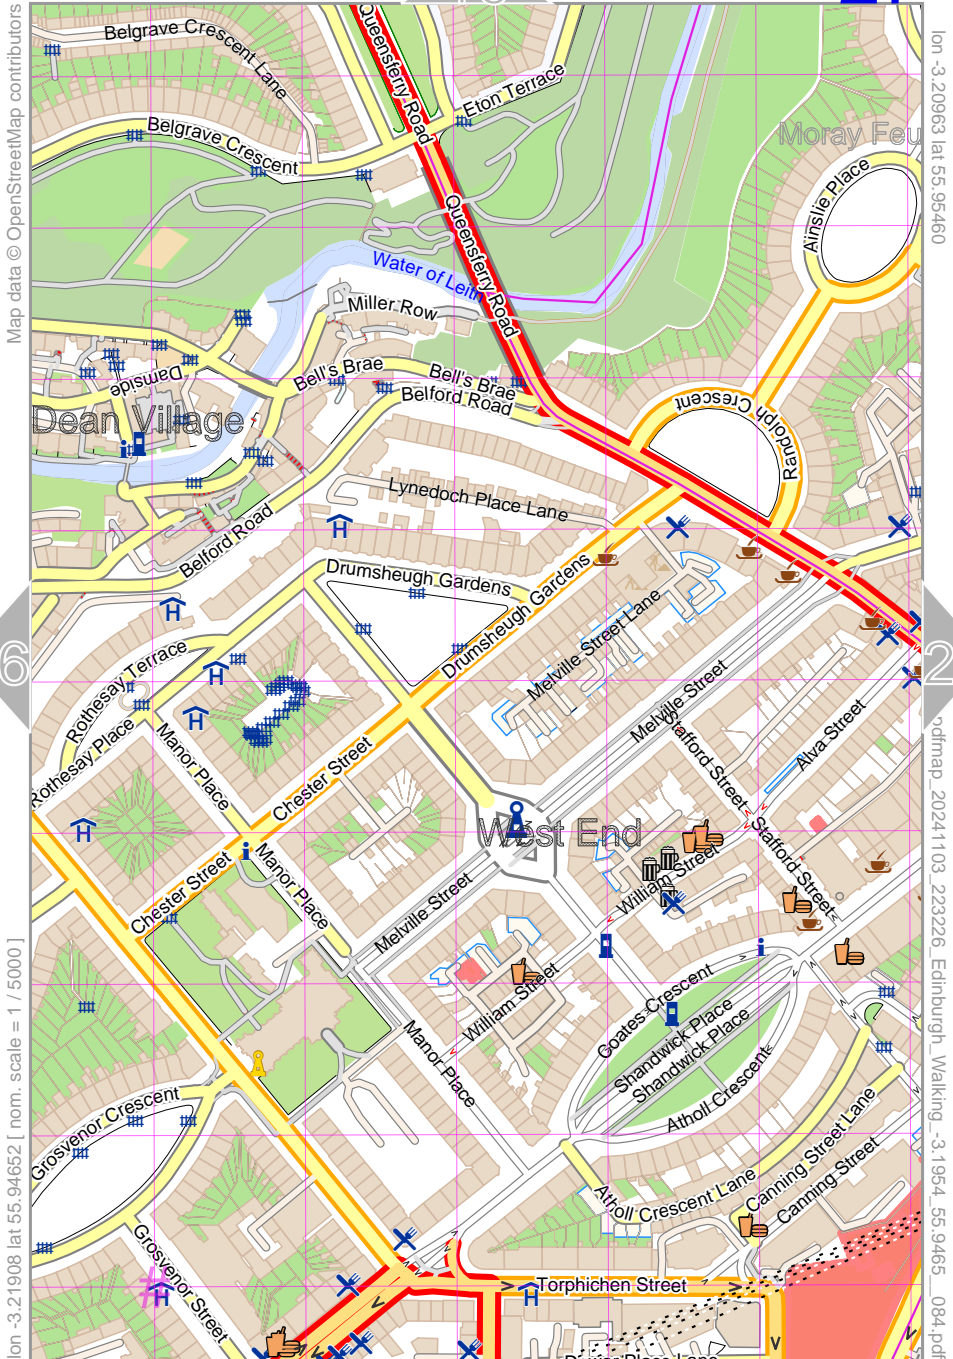

Map data © OpenStreetMap contributors

lon -3.20963 lat 55.95460

lon -3.21908 lat 55.94652 [nom. scale = 1 / 5000]

pdfmap, 20241103, 223226, Edinburgh, Walking, -3.1954, 55.9465, 084.pdf

UTM: 30 U easting 486.40 km northing 620

UTM-Grid-width = 100m