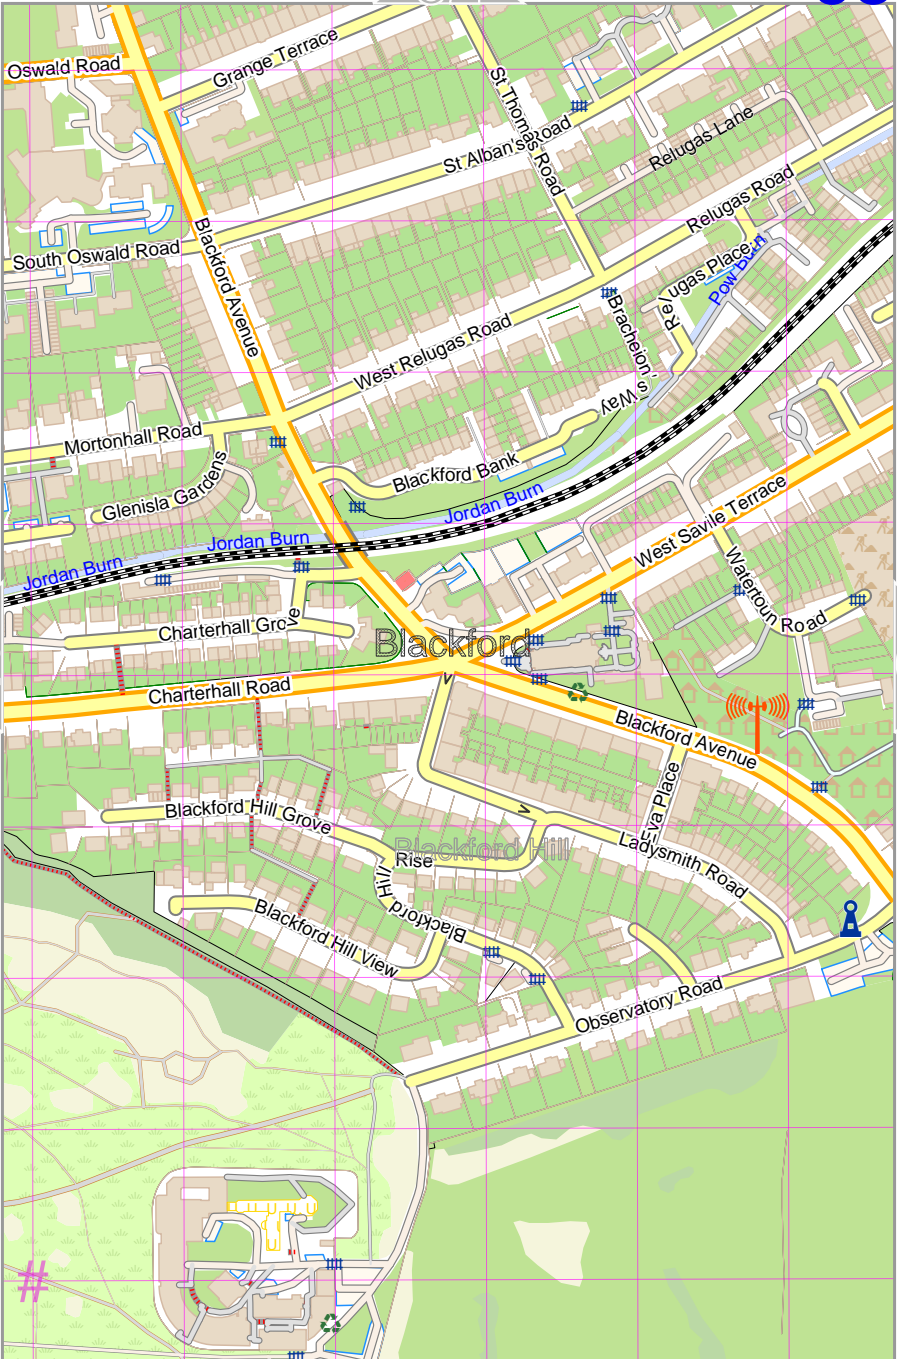

Map data © OpenStreetMap contributors

lon -3.18131 lat 55.93035

62

64

lon -3.19075 lat 55.92227 [nom. scale = 1 / 5000]

pdfmap_20241103_223226_Edinburgh-Walking_-3.1954_55.9465_084.pdf

UTM: 30 U easting 488.10 km northing 6197.50 km
UTM-Grid-width = 100m