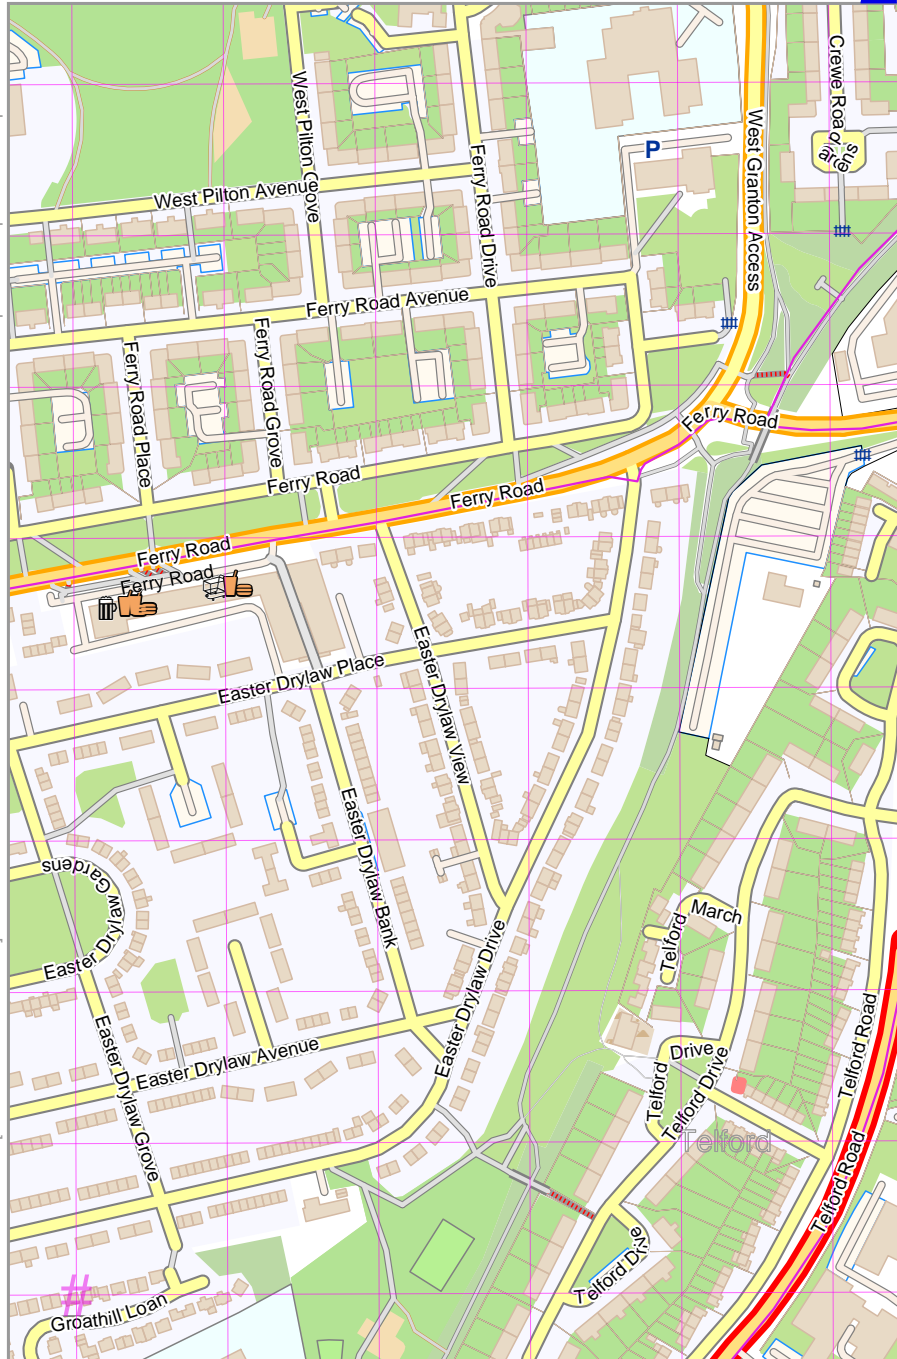

Edinburgh Walking

Map data © OpenStreetMap contributors

lon -3.23796 lat 55.97077

lon -3.24741 lat 55.96268 [nom. scale = 1 / 5000]

3

pdfmap, 20241103, 223226, Edinburgh, Walking, -3.1954, 55.9465, 084.pdf

UTM: 30 U easting 484.60 km northing 620.00
 UTM-Grid-width = 100m

Edinburgh Walking

Map data © OpenStreetMap contributors

lon -3.22852 lat 55.97077

lon -3.23796 lat 55.96268 [nom. scale = 1 / 5000]

osmmap, 20241103, 223226, Edinburgh, Walking, -3.1954, 55.9465, 084.pdf