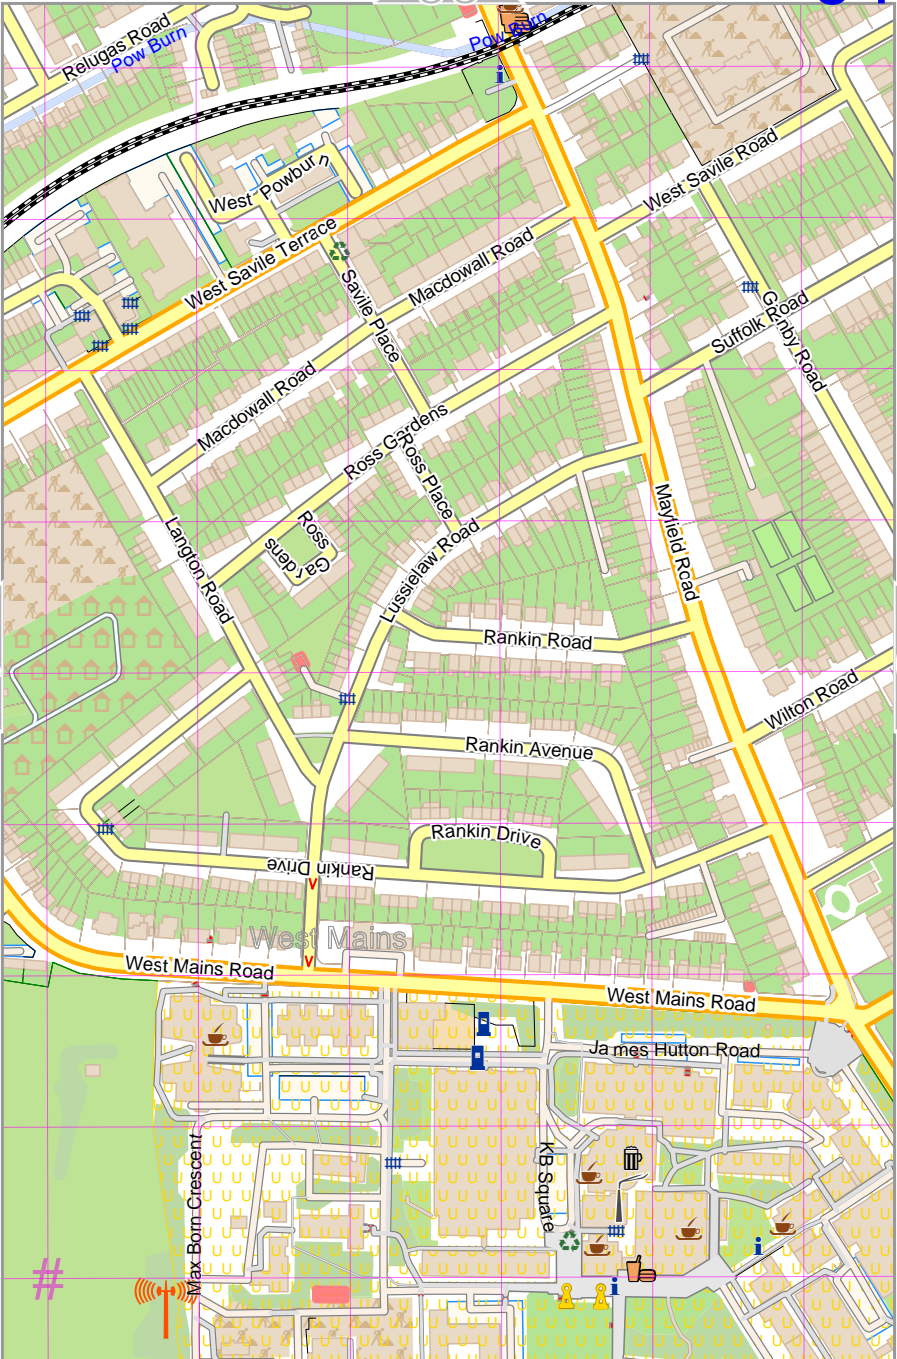

Edinburgh Walking

53

Map data © OpenStreetMap contributors

lon -3.17186 lat 55.93035

63

65

lon -3.18131 lat 55.92227 [nom. scale = 1 / 5000]

pdfmap_20241103_223226_Edinburgh_Walking_-3.1954_55.9465_084.pdf