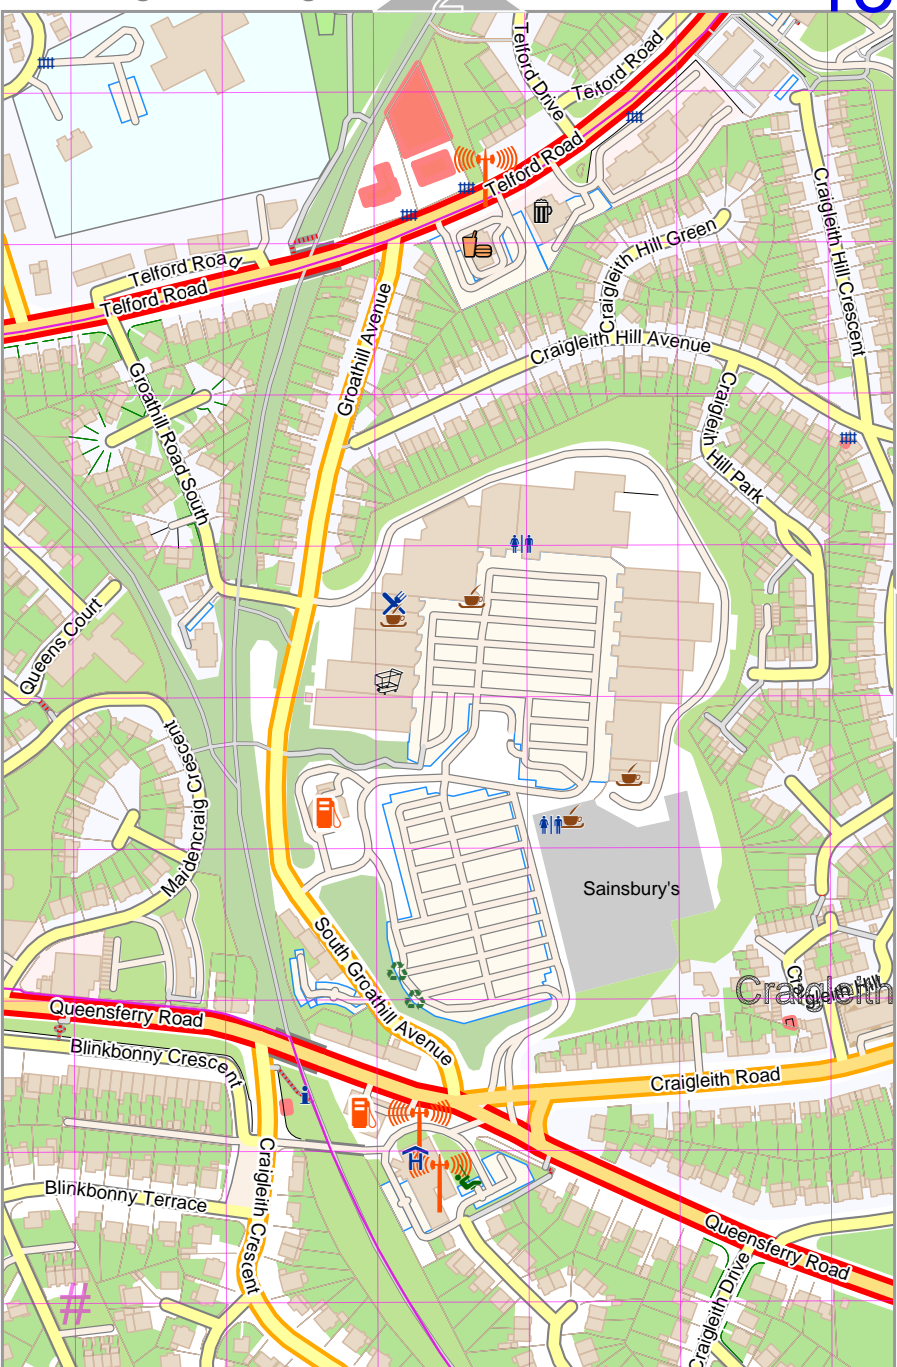

Edinburgh Walking

Map data © OpenStreetMap contributors

lon -3.24741 lat 55.95460 [nom. scale = 1 / 5000]

UTM: 30 U easting 484.60 km northing 620
UTM-Grid-width = 100m