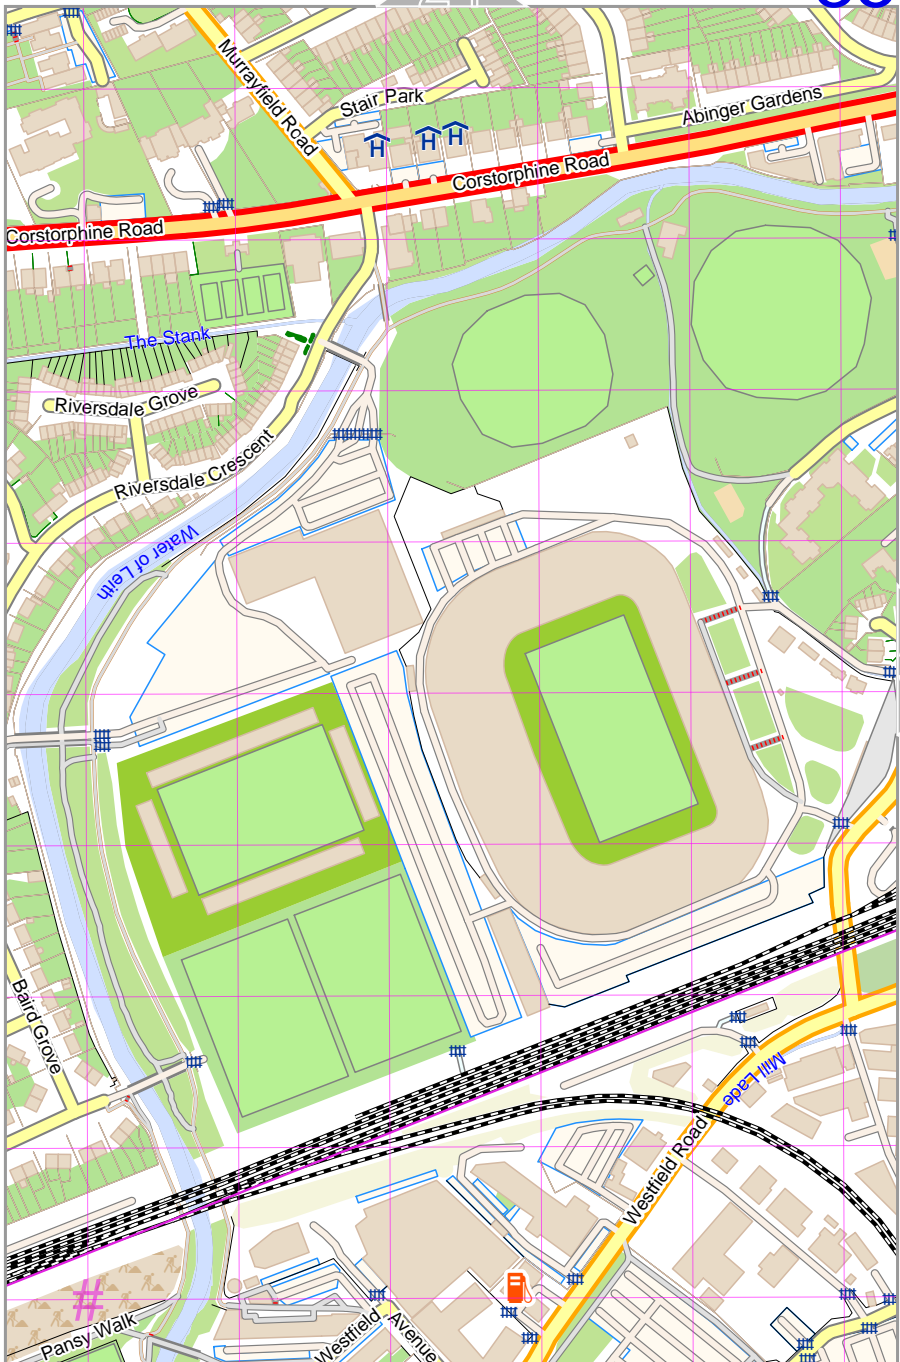

Edinburgh Walking

35

24

Map data © OpenStreetMap contributors

lon -3.23796 lat 55.94652

lon -3.24741 lat 55.93844 [nom. scale = 1 / 5000]

36

pdfmap, 20241103, 223226, Edinburgh_Walking, -3.1954_55.9465_084.pdf

UTM: 30 U easting 484.60 km northing 619.

UTM-Grid-width = 100m

46

www.milvusmap.eu

creative commons