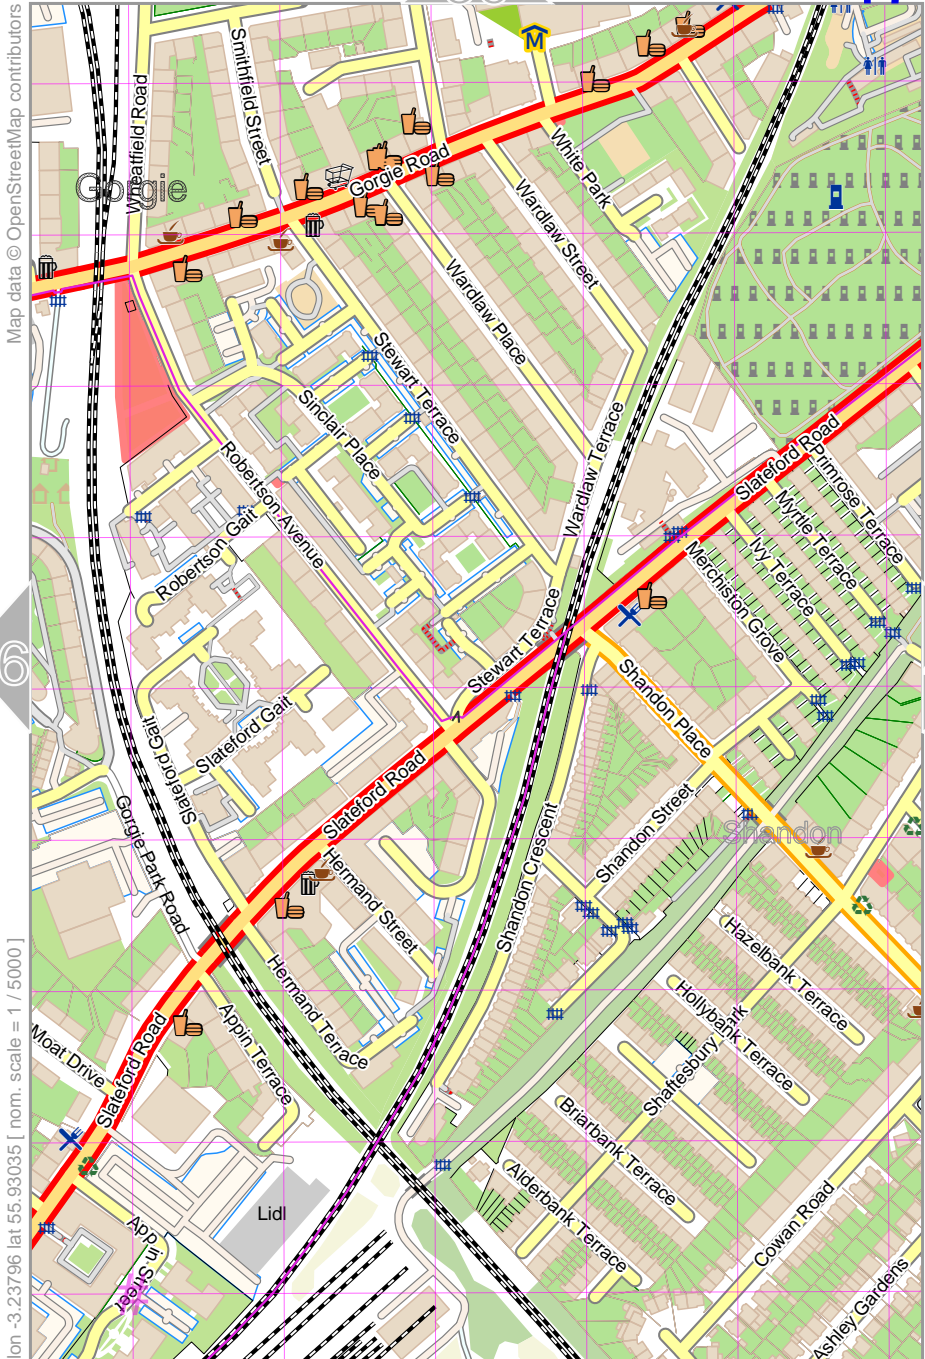

47

UTM: 30 U easting 484.60 km northing 615

UTM-Grid-width = 100m

57

www.milvusmap.eu

Edinburgh Walking

36

Map data © OpenStreetMap contributors