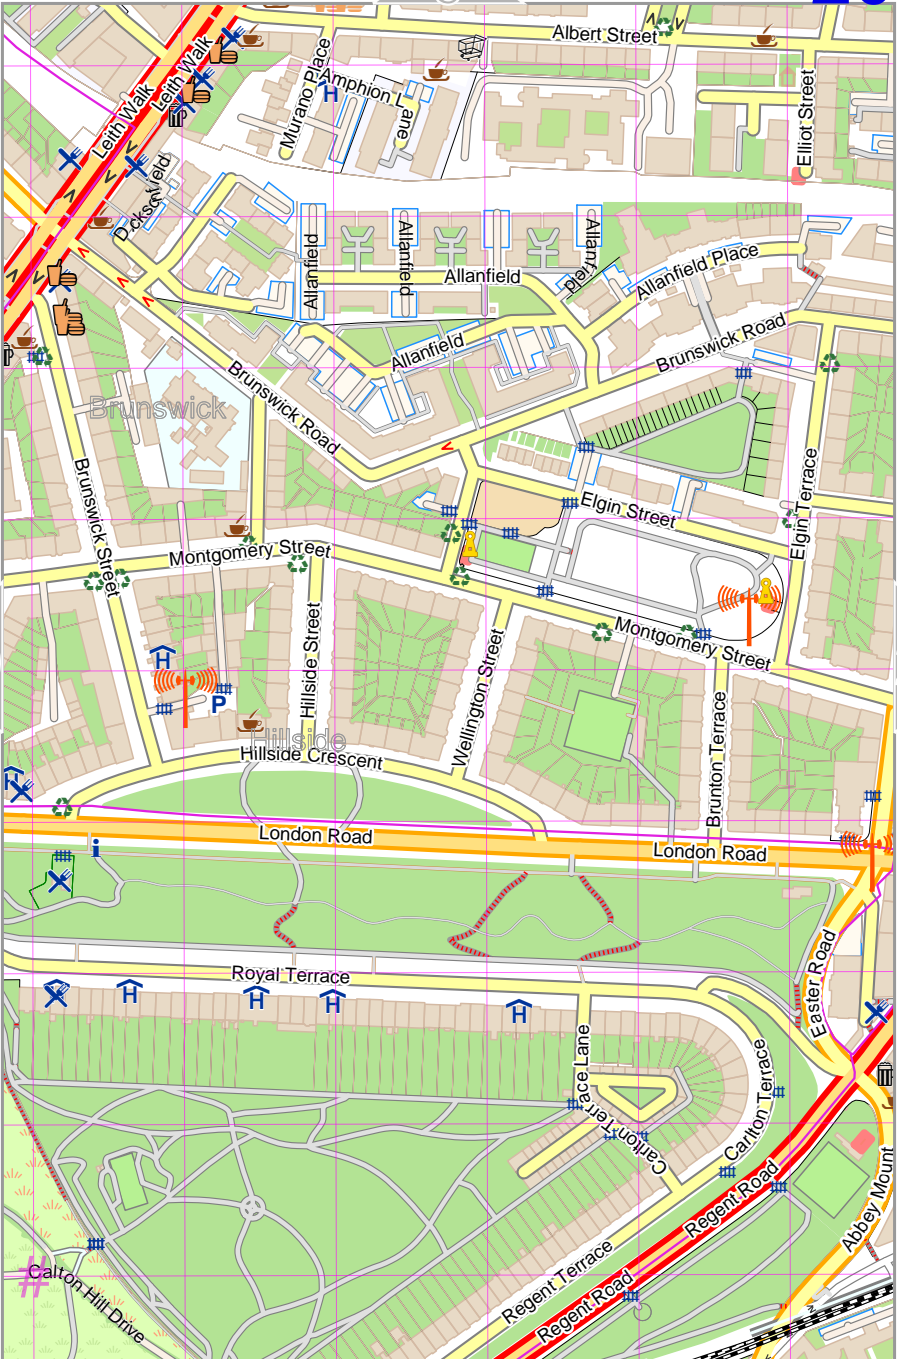

Map data © OpenStreetMap contributors

lon -3.18131 lat 55.95460 [nom. scale = 1 / 5000]

lon -3.17186 lat 55.96268

pdfmap, 20241103, 223226, Edinburgh - Walking - 3.1954_55.9465_084.pdf

UTM: 30 U easting 488.70 km northing 620
UTM-Grid-width = 100m