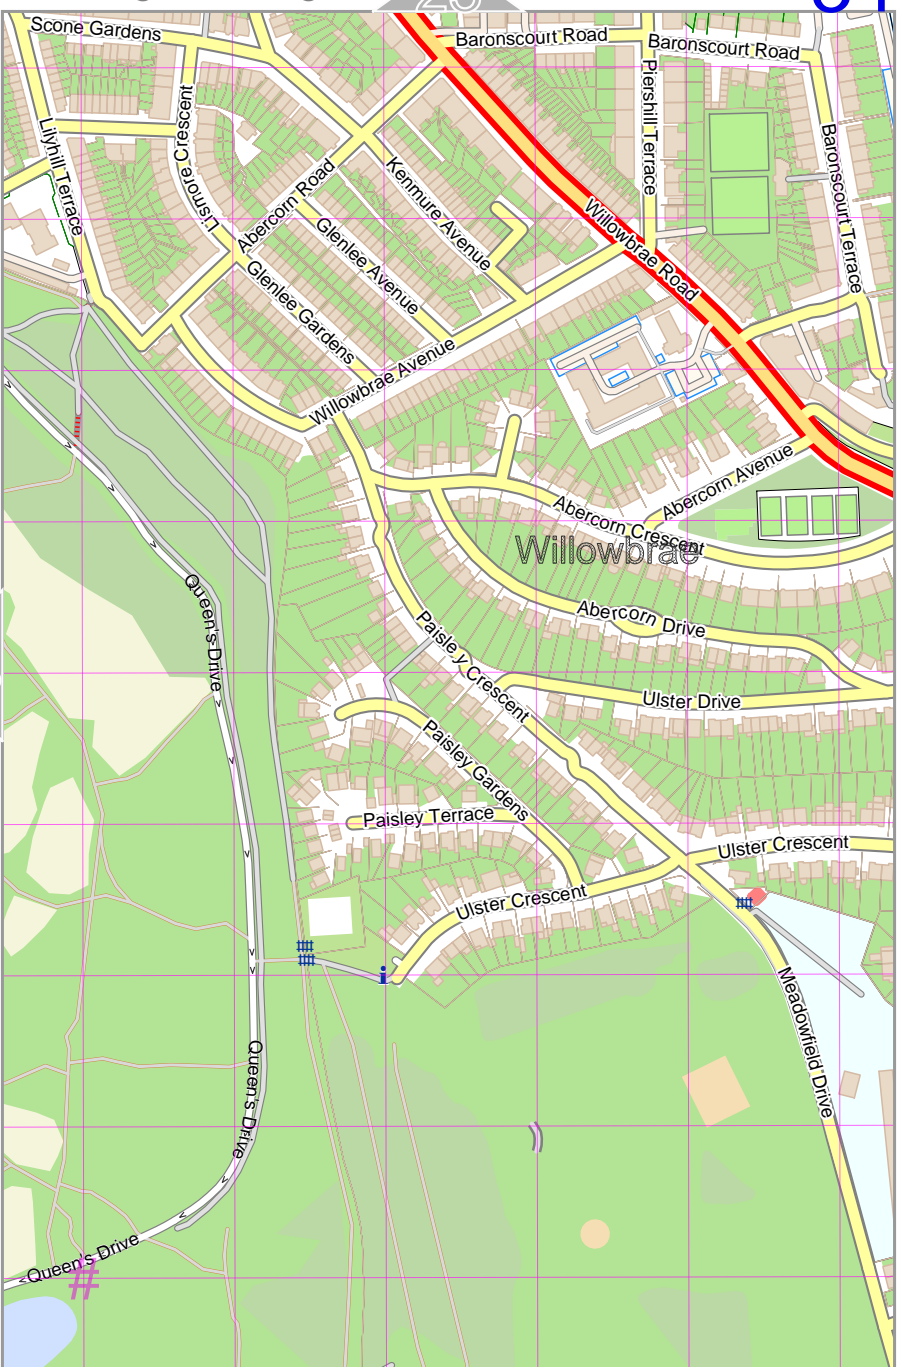

Map data © OpenStreetMap contributors

lon -3.14353 lat 55.95460

lon -3.15298 lat 55.94652 [nom. scale = 1 / 5000]

pdfmap_20241103_223226_Edinburgh_Walking_-3.1954_55.9465_084.pdf

UTM: 30 U easting 490.50 km northing 620.50
UTM-Grid-width = 100m