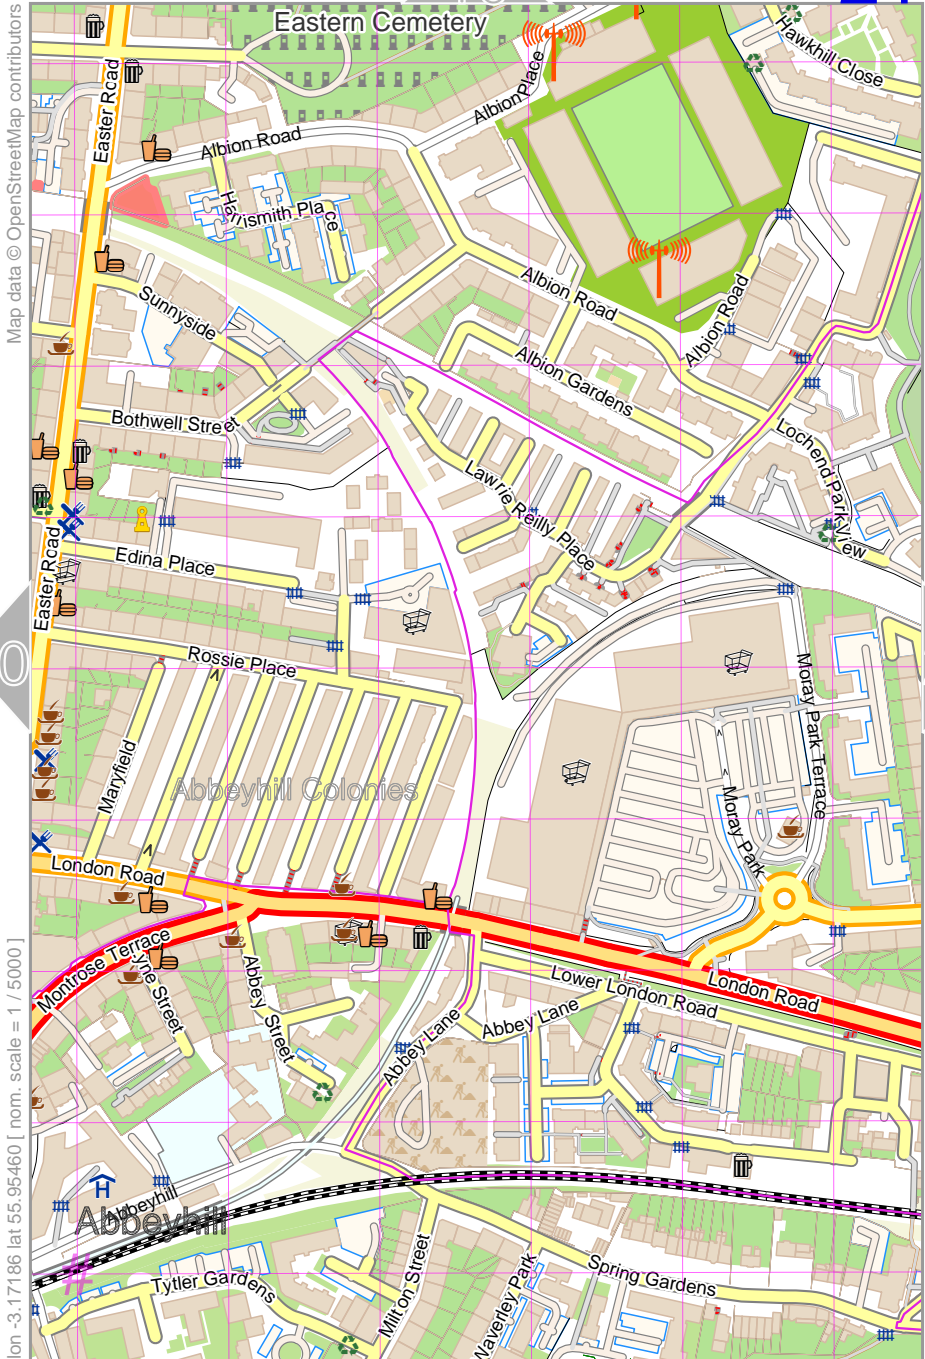

UTM: 30 U easting 488.70 km northing 620
 UTM-Grid-width = 100m

Edinburgh Walking

21

10

20

22

32

Map data © OpenStreetMap contributors