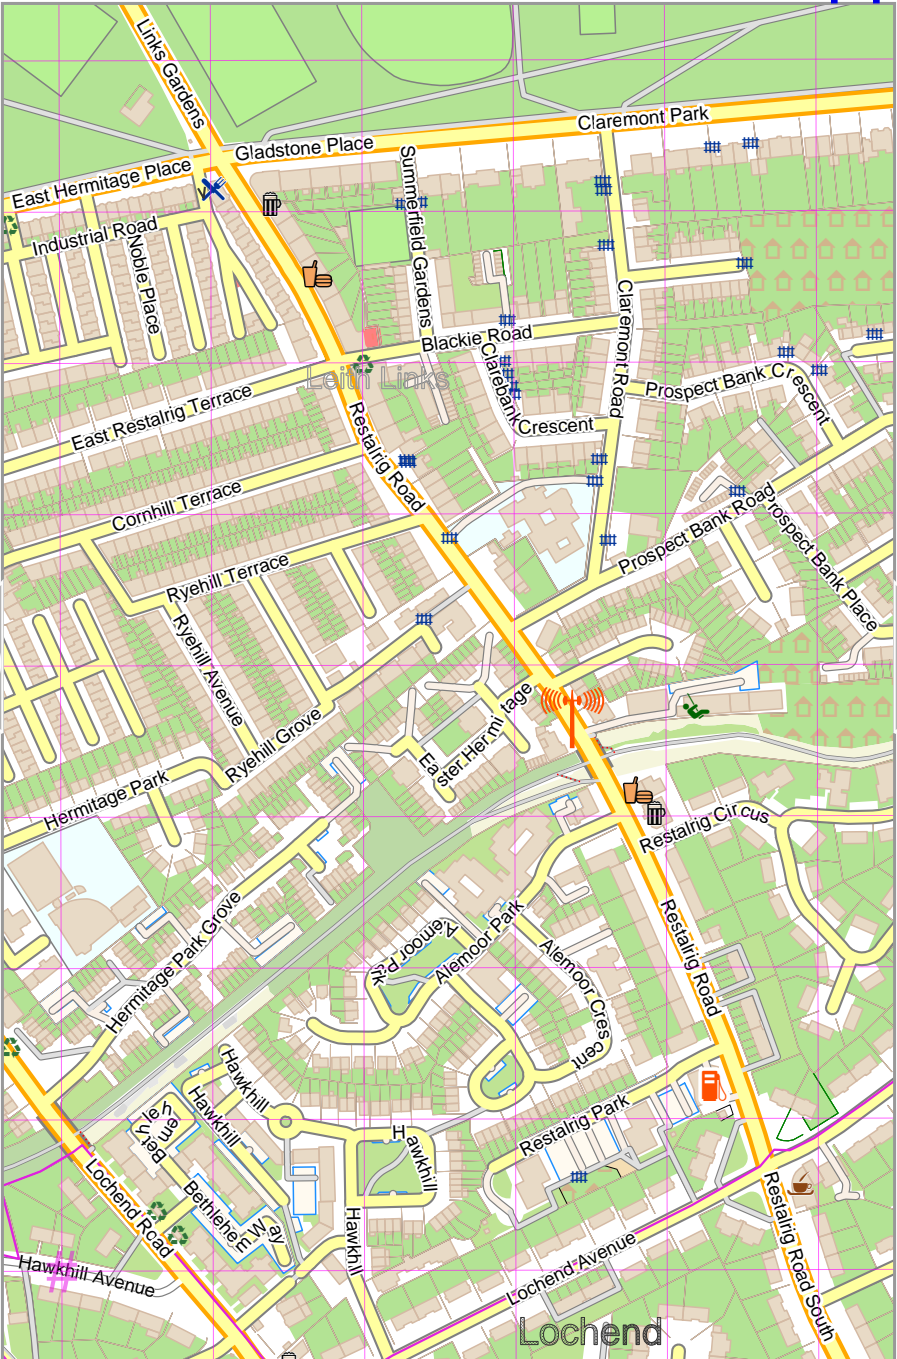

Edinburgh Walking

Map data © OpenStreetMap contributors

lon -3.15298 lat 55.97077

10

12

lon -3.16242 lat 55.96268 [nom. scale = 1 / 5000]

pdfmap, 20241103, 223226, Edinburgh - Walking, -3.1954, 55.9465, 084.pdf

UTM: 30 U easting 489.90 km northing 620.00
UTM-Grid-width = 100m