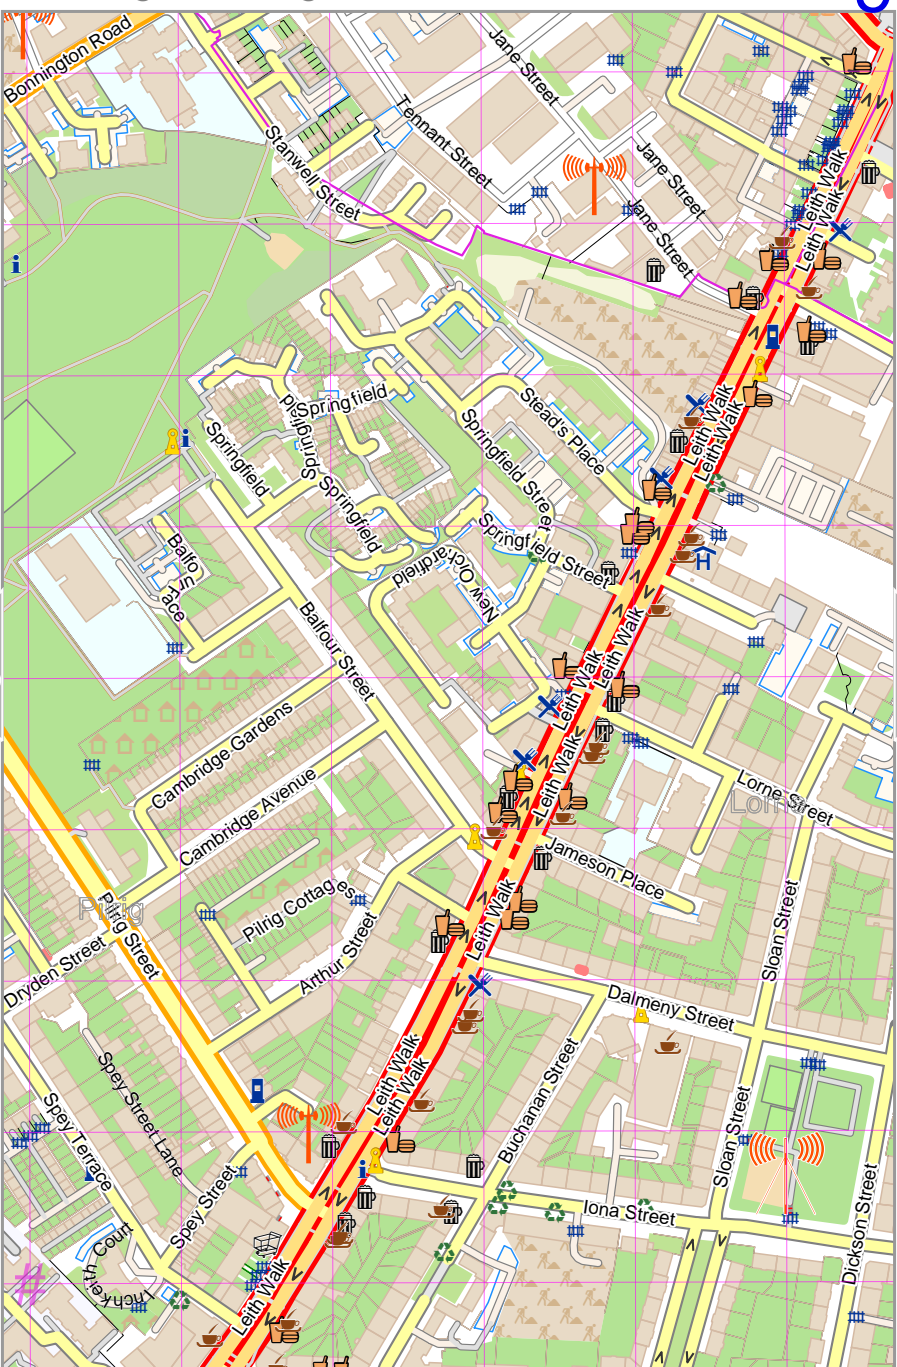

Map data © OpenStreetMap contributors

lon -3.18131 lat 55.97077

lon -3.19075 lat 55.96268 [nom. scale = 1 / 5000]

pdfmap_20241103_223226_Edinburgh_Walking_-3.1954_55.9465_084.pdf

UTM: 30 U easting 488.10 km northing 620.00

UTM-Grid-width = 100m

www.milvusmap.eu

Edinburgh Walking

Map data © OpenStreetMap contributors

lon -3.17186 lat 55.97077

lon -3.18131 lat 55.96268 [nom. scale = 1 / 5000]

pdfmap_20241103_223226_Edinburgh_Walking_-3.1954_55.9465_084.pdf

UTM: 30 U easting 488.70 km northing 620

UTM-Grid-width = 100m

Edinburgh Walking

Map data © OpenStreetMap contributors

lon -3.16242 lat 55.97077

lon -3.17186 lat 55.96268 [nom. scale = 1 / 5000]

pdfmap, 20241103, 223226, Edinburgh - Walking, -3.1954, 55.9465, 084.pdf