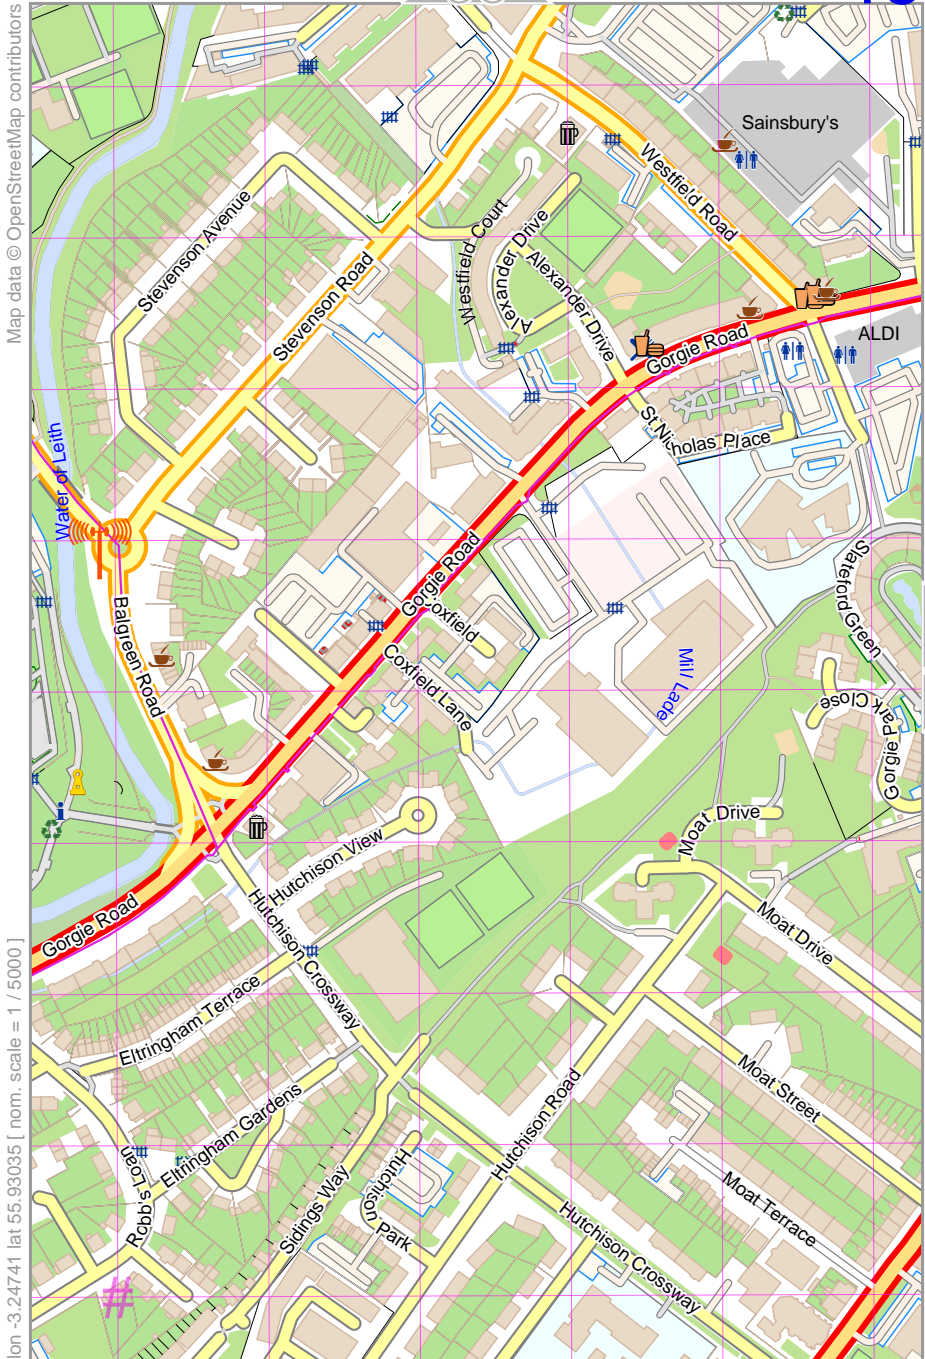

Edinburgh Walking

35

46

Map data © OpenStreetMap contributors

lon -3.23796 lat 55.93844

lon -3.24741 lat 55.93035 [nom. scale = 1 / 5000]

pdfmap, 20241103, 223226, Edinburgh - Walking - 3.1954_55.9465_084.pdf

47

UTM: 30 U easting 484.60 km northing 615

UTM-Grid-width = 100m

57

www.milvusmap.eu