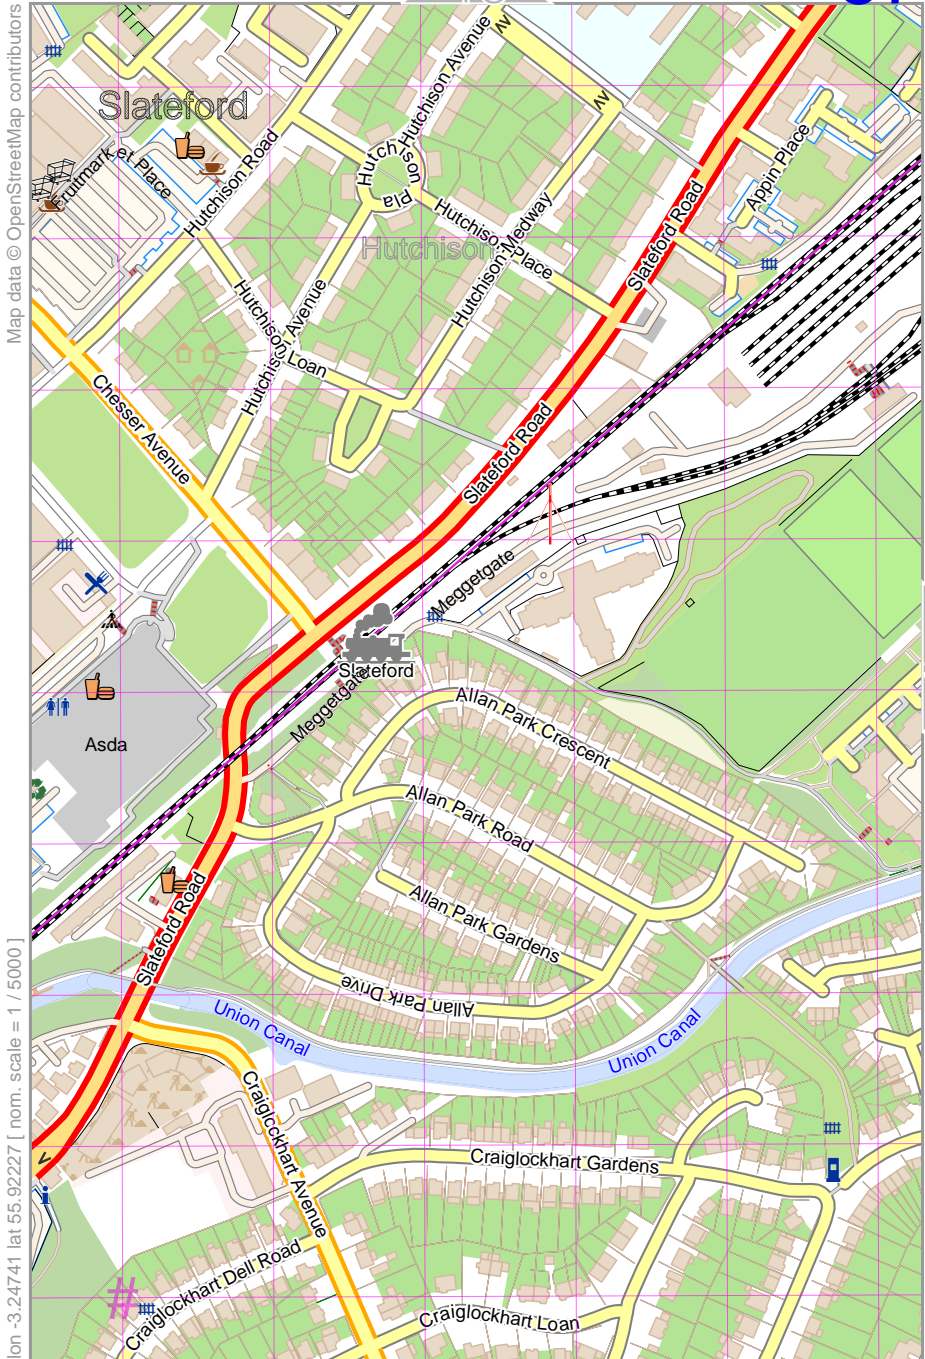

Map data © OpenStreetMap contributors

lon -3.23796 lat 55.93035

lon -3.24741 lat 55.92227 [nom. scale = 1 / 5000]

pdfmap_20241103_223226_Edinburgh_Walking_-3.1954_55.9465_084.pdf